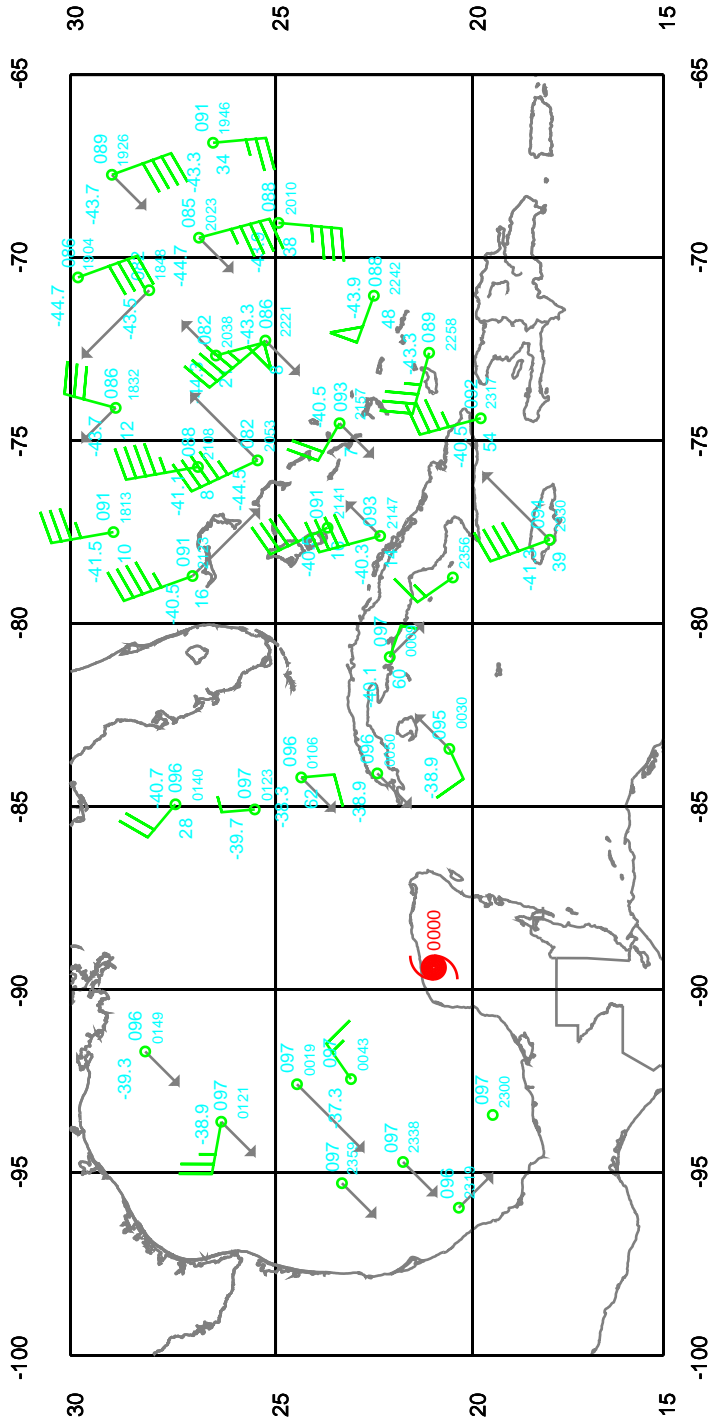

ISIDORE

200 mb

Date: 020922

Time: 18-30 UTC

ISIDORE

250 mb

Date: 020922
Time: 18-30 UTC

EARTH RELATIVE

ISIDORE

400 mb

Date: 020922
Time: 18-30 UTC

EARTH RELATIVE

ISIDORE

500 mb

Date: 020922

Time: 18-30 UTC

EARTH RELATIVE

ISIDORE

700 mb

Date: 020922
Time: 18-30 UTC

EARTH RELATIVE

ISIDORE

925 mb

Date: 020922
Time: 18-30 UTC

EARTH RELATIVE

ISIDORE

Surface

Date: 020922
Time: 18-30 UTC

EARTH RELATIVE

ISIDORE

LYR MN

Date: 020922
Time: 18-30 UTC