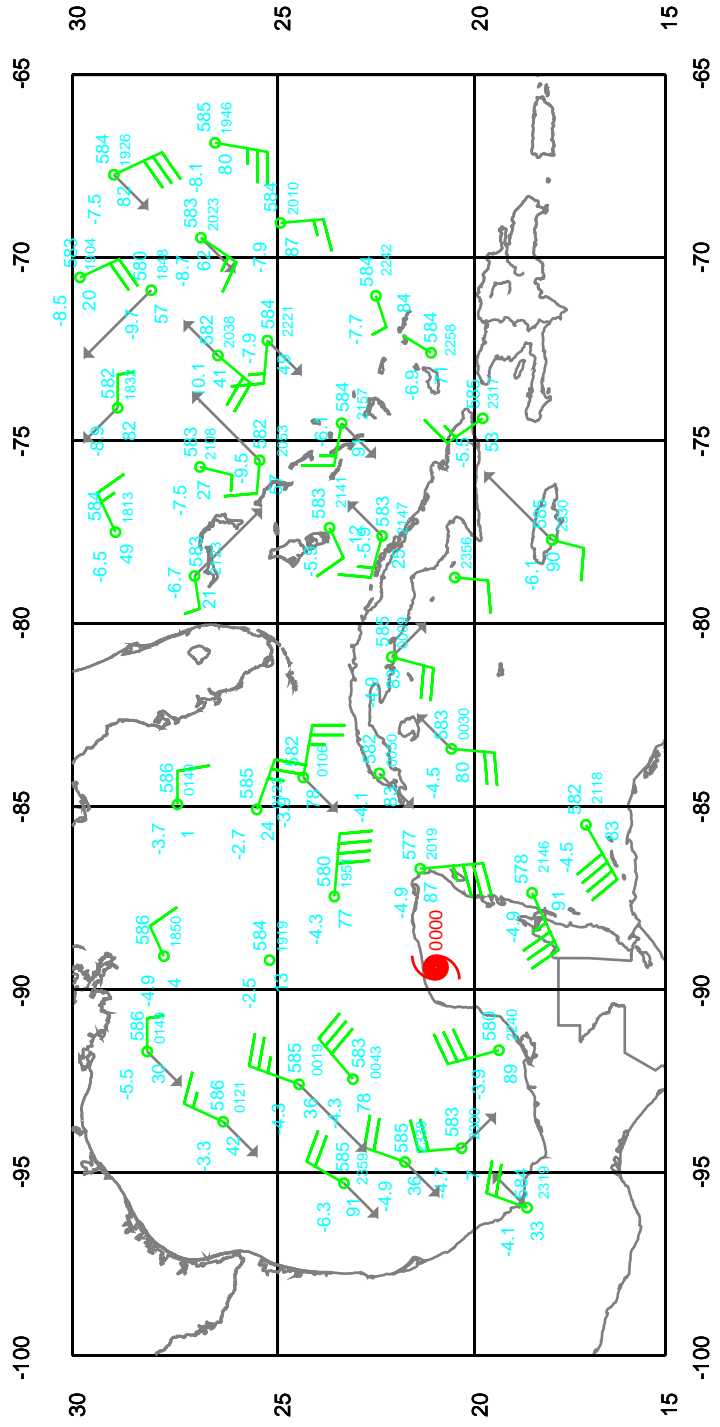

ISIDORE

200 mb

Date: 020922

Time: 18-30 UTC

ISIDORE

250 mb

Date: 020922
Time: 18-30 UTC

EARTH RELATIVE

ISIDORE

400 mb

Date: 020922
Time: 18-30 UTC

EARTH RELATIVE

ISIDORE

500 mb

Date: 020922

Time: 18-30 UTC

EARTH RELATIVE

ISIDORE

700 mb

Date: 020922
Time: 18-30 UTC

EARTH RELATIVE

ISIDORE

925 mb

Date: 020922
Time: 18-30 UTC

EARTH RELATIVE

ISIDORE

Surface

Date: 020922
Time: 18-30 UTC

EARTH RELATIVE

ISIDORE

LYR MN

Date: 020922
Time: 18-30 UTC