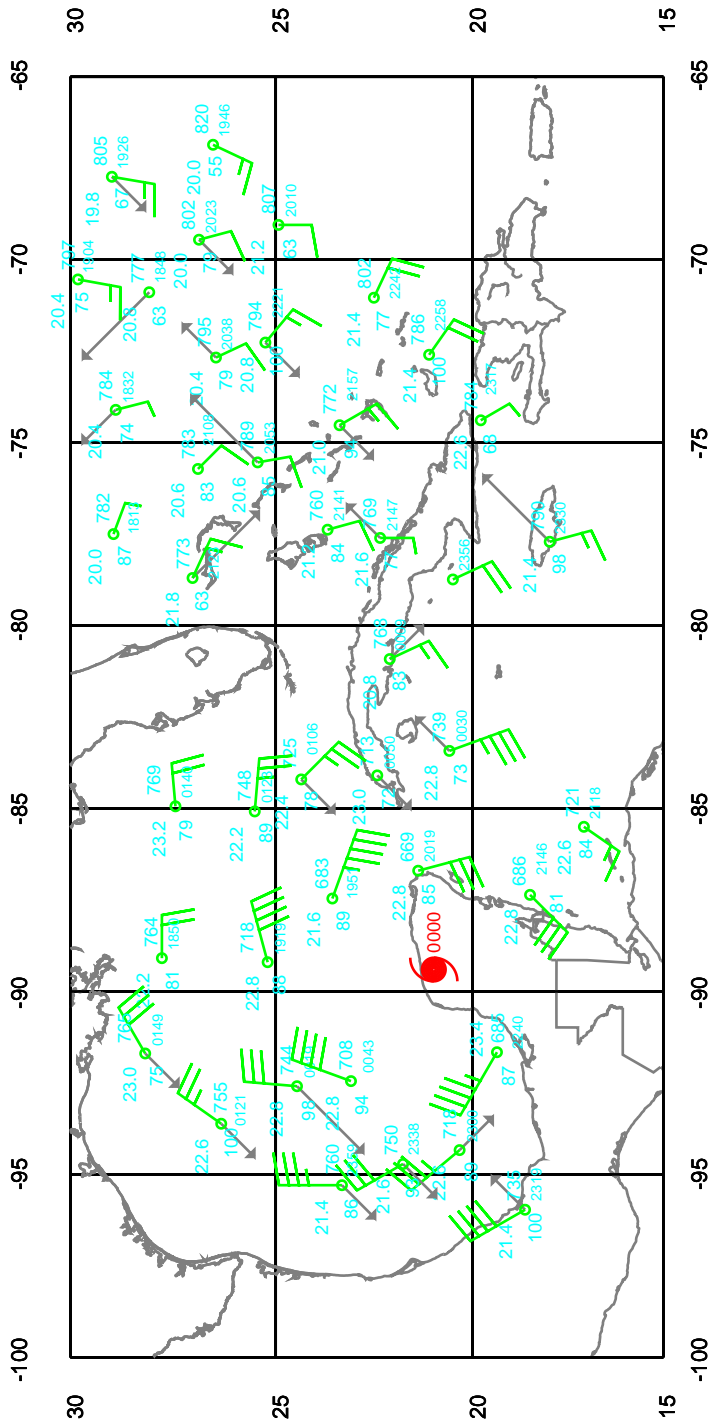

ISIDORE

200 mb

Date: 020922

Time: 18-30 UTC

ISIDORE

250 mb

Date: 020922
Time: 18-30 UTC

EARTH RELATIVE

ISIDORE

400 mb

Date: 020922
Time: 18-30 UTC

EARTH RELATIVE

ISIDORE

500 mb

Date: 020922

Time: 18-30 UTC

EARTH RELATIVE

ISIDORE

700 mb

Date: 020922
Time: 18-30 UTC

EARTH RELATIVE

ISIDORE

925 mb

Date: 020922
Time: 18-30 UTC

EARTH RELATIVE

ISIDORE

Surface

Date: 020922
Time: 18-30 UTC

EARTH RELATIVE

ISIDORE

LYR MN

Date: 020922
Time: 18-30 UTC