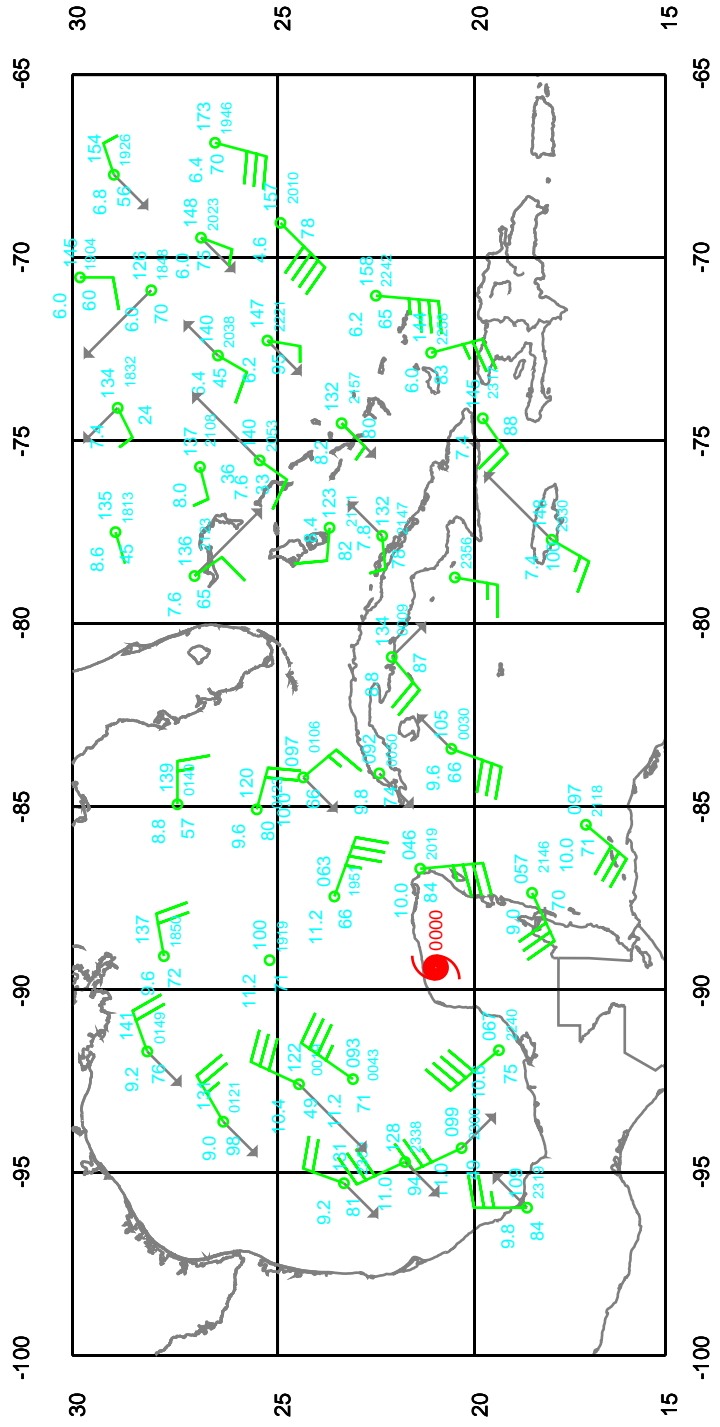

ISIDORE

200 mb

Date: 020922

Time: 18-30 UTC

ISIDORE

250 mb

Date: 020922
Time: 18-30 UTC

EARTH RELATIVE

EARTH RELATIVE

ISIDORE

700 mb

Date: 020922
Time: 18-30 UTC

EARTH RELATIVE

ISIDORE

925 mb

Date: 020922
Time: 18-30 UTC

EARTH RELATIVE

ISIDORE

Surface

Date: 020922
Time: 18-30 UTC

EARTH RELATIVE

ISIDORE

LYR MN

Date: 020922
Time: 18-30 UTC

EARTH RELATIVE