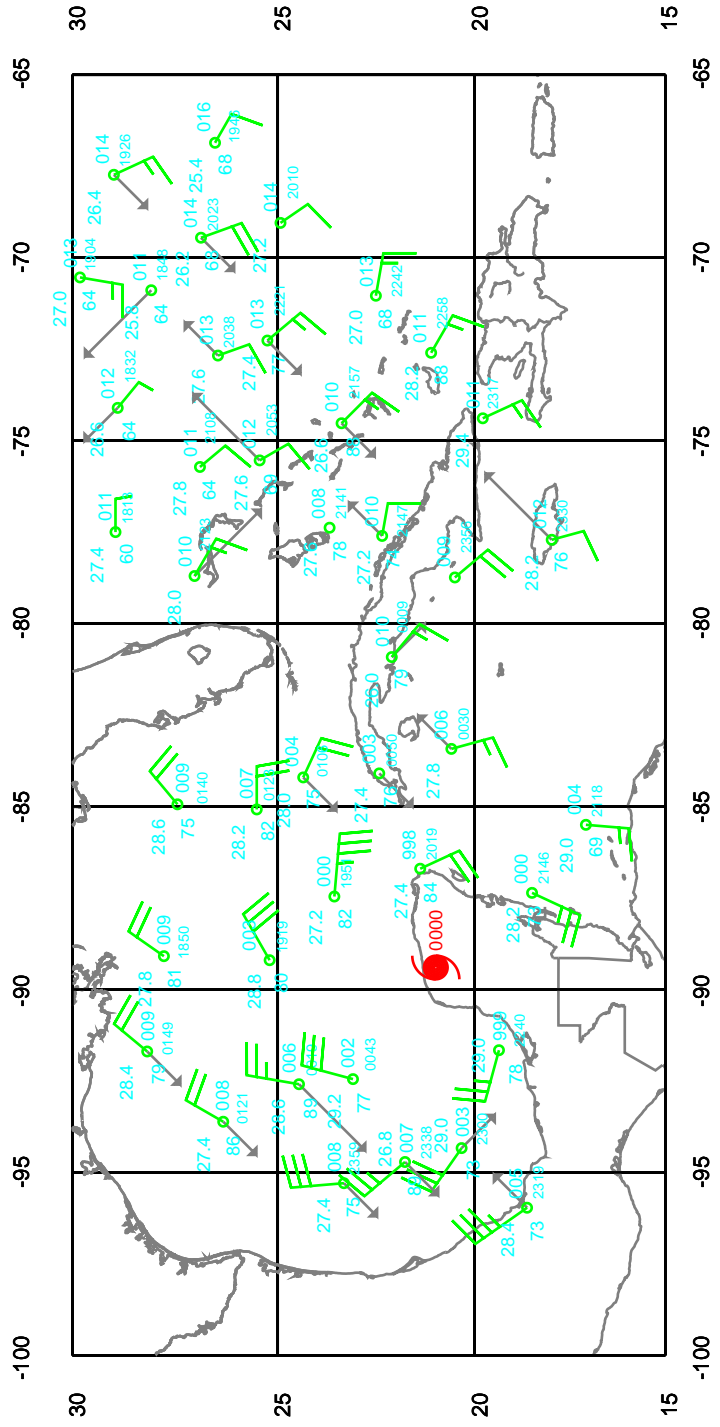

ISIDORE

200 mb

Date: 020922

Time: 18-30 UTC

ISIDORE

250 mb

Date: 020922
Time: 18-30 UTC

EARTH RELATIVE

EARTH RELATIVE

ISIDORE

700 mb

Date: 020922
Time: 18-30 UTC

EARTH RELATIVE

ISIDORE

925 mb

Date: 020922
Time: 18-30 UTC

EARTH RELATIVE

ISIDORE

Surface

Date: 020922
Time: 18-30 UTC

EARTH RELATIVE

ISIDORE

LYR MN

Date: 020922
Time: 18-30 UTC

EARTH RELATIVE