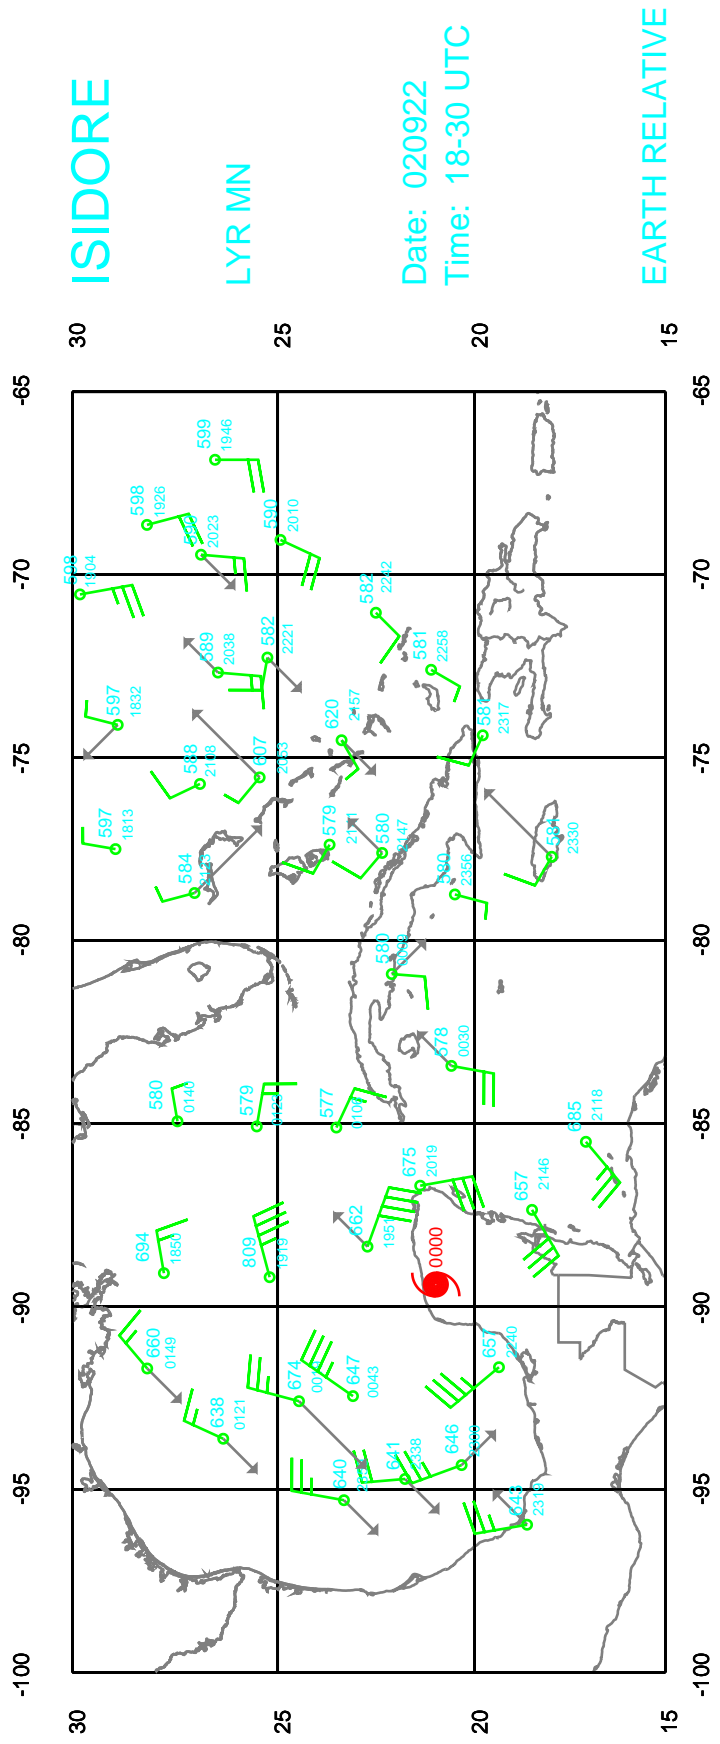

ISIDORE

200 mb

Date: 020922

Time: 18-30 UTC

ISIDORE

250 mb

Date: 020922
Time: 18-30 UTC

EARTH RELATIVE

ISIDORE

400 mb

Date: 020922
Time: 18-30 UTC

EARTH RELATIVE

ISIDORE

500 mb

Date: 020922

Time: 18-30 UTC

EARTH RELATIVE

ISIDORE

700 mb

Date: 020922
Time: 18-30 UTC

EARTH RELATIVE

ISIDORE

925 mb

Date: 020922
Time: 18-30 UTC

EARTH RELATIVE

ISIDORE

Surface

Date: 020922
Time: 18-30 UTC

EARTH RELATIVE

ISIDORE

LYR MN

Date: 020922
Time: 18-30 UTC