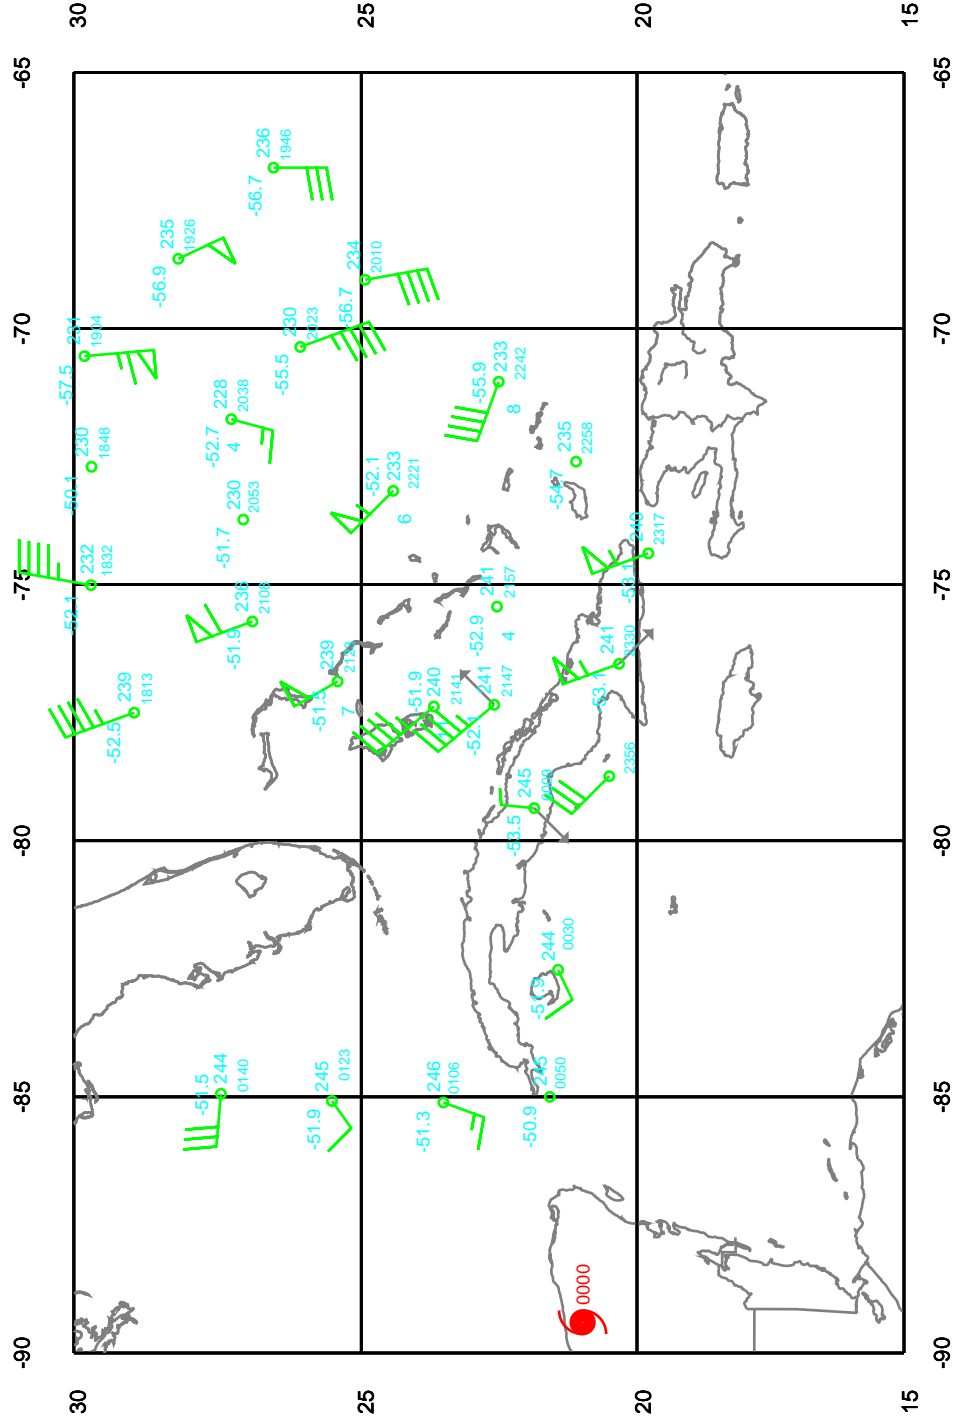

ISIDORE

200 mb

Date: 020922

Time: 18-30 UTC

ISIDORE

250 mb

Date: 020922
Time: 18-30 UTC

EARTH RELATIVE

EARTH RELATIVE

ISIDORE

700 mb

Date: 020922
Time: 18-30 UTC

EARTH RELATIVE

ISIDORE

925 mb

Date: 020922
Time: 18-30 UTC

EARTH RELATIVE

ISIDORE

Surface

Date: 020922
Time: 18-30 UTC

EARTH RELATIVE

ISIDORE

LYR MN

Date: 020922
Time: 18-30 UTC

EARTH RELATIVE