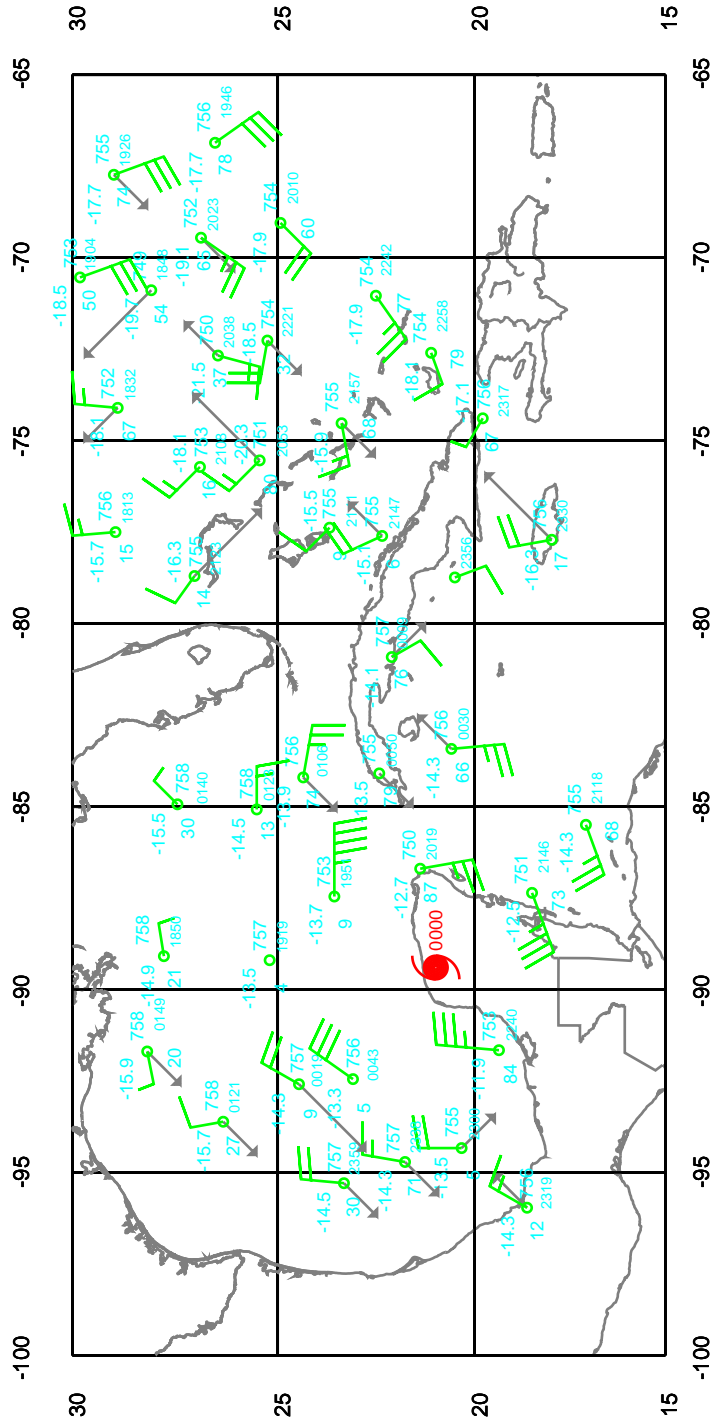

ISIDORE

200 mb

Date: 020922

Time: 18-30 UTC

ISIDORE

250 mb

Date: 020922
Time: 18-30 UTC

EARTH RELATIVE

ISIDORE

400 mb

Date: 020922
Time: 18-30 UTC

EARTH RELATIVE

ISIDORE

500 mb

Date: 020922

Time: 18-30 UTC

EARTH RELATIVE

ISIDORE

700 mb

Date: 020922
Time: 18-30 UTC

EARTH RELATIVE

ISIDORE

925 mb

Date: 020922
Time: 18-30 UTC

EARTH RELATIVE

ISIDORE

Surface

Date: 020922
Time: 18-30 UTC

EARTH RELATIVE

ISIDORE

LYR MN

Date: 020922
Time: 18-30 UTC