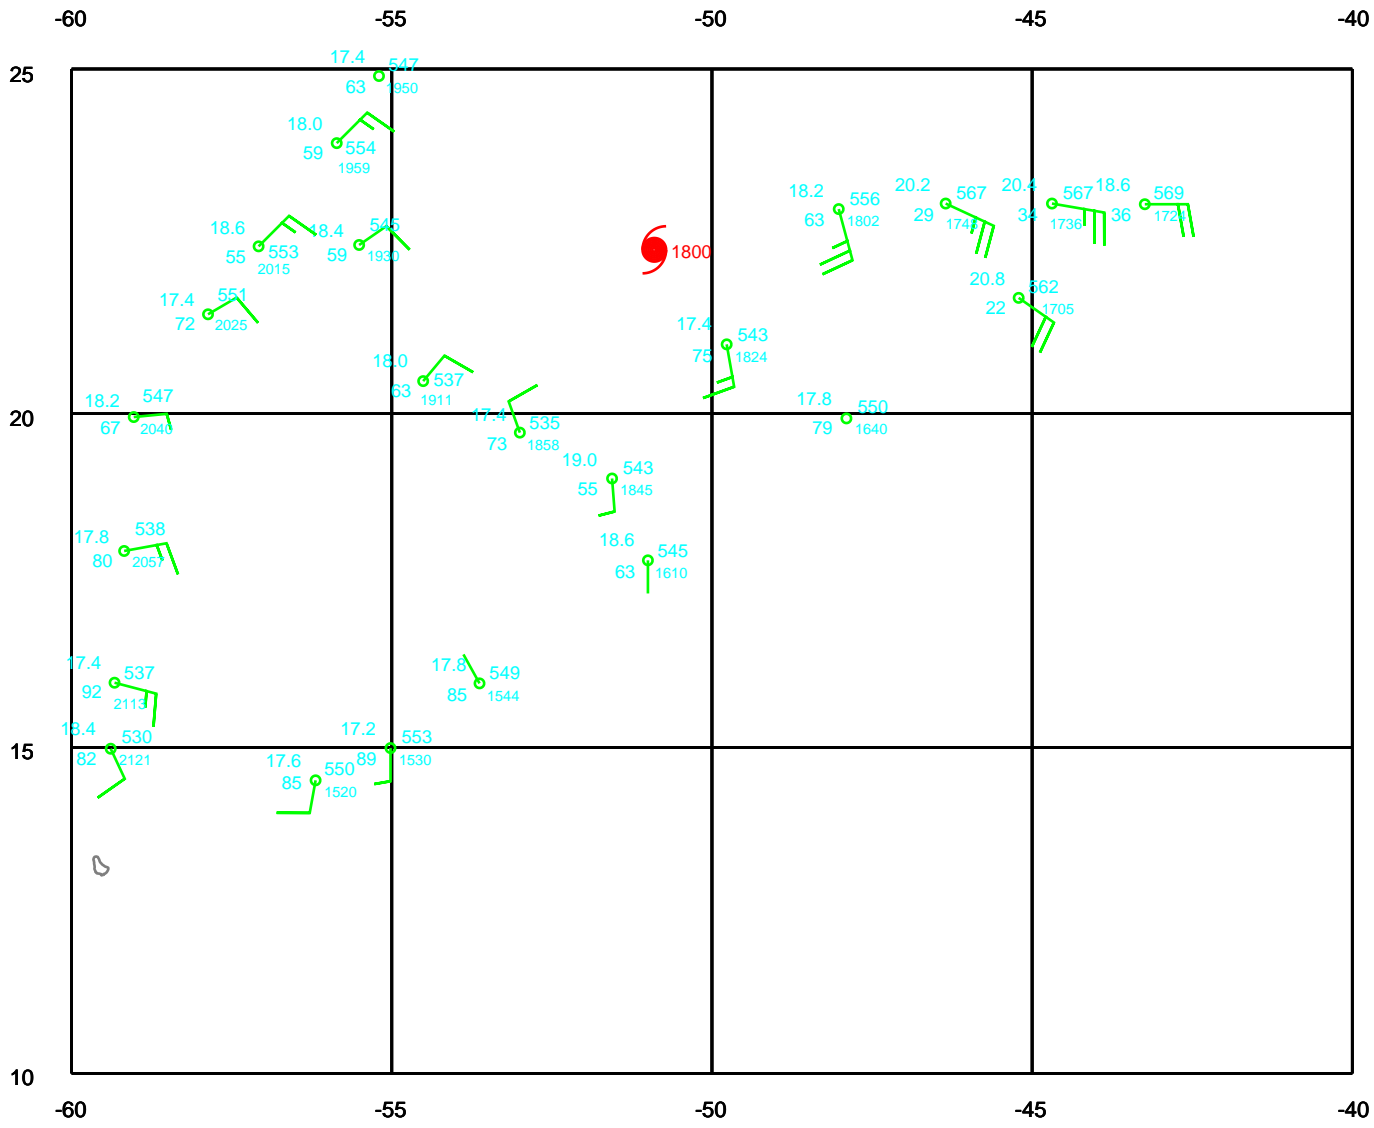

IRENE

300 mb

Date: 050808  
Time: 12-24 UTC

EARTH RELATIVE

IRENE

400 mb

Date: 050808  
Time: 12-24 UTC

EARTH RELATIVE

IRENE

500 mb

Date: 050808  
Time: 12-24 UTC

EARTH RELATIVE

IRENE

700 mb

Date: 050808  
Time: 12-24 UTC

EARTH RELATIVE

# IRENE

850 mb

Date: 050808  
Time: 12-24 UTC

EARTH RELATIVE

IRENE

925 mb

Date: 050808  
Time: 12-24 UTC

EARTH RELATIVE

IRENE

Surface

Date: 050808  
Time: 12-24 UTC

EARTH RELATIVE