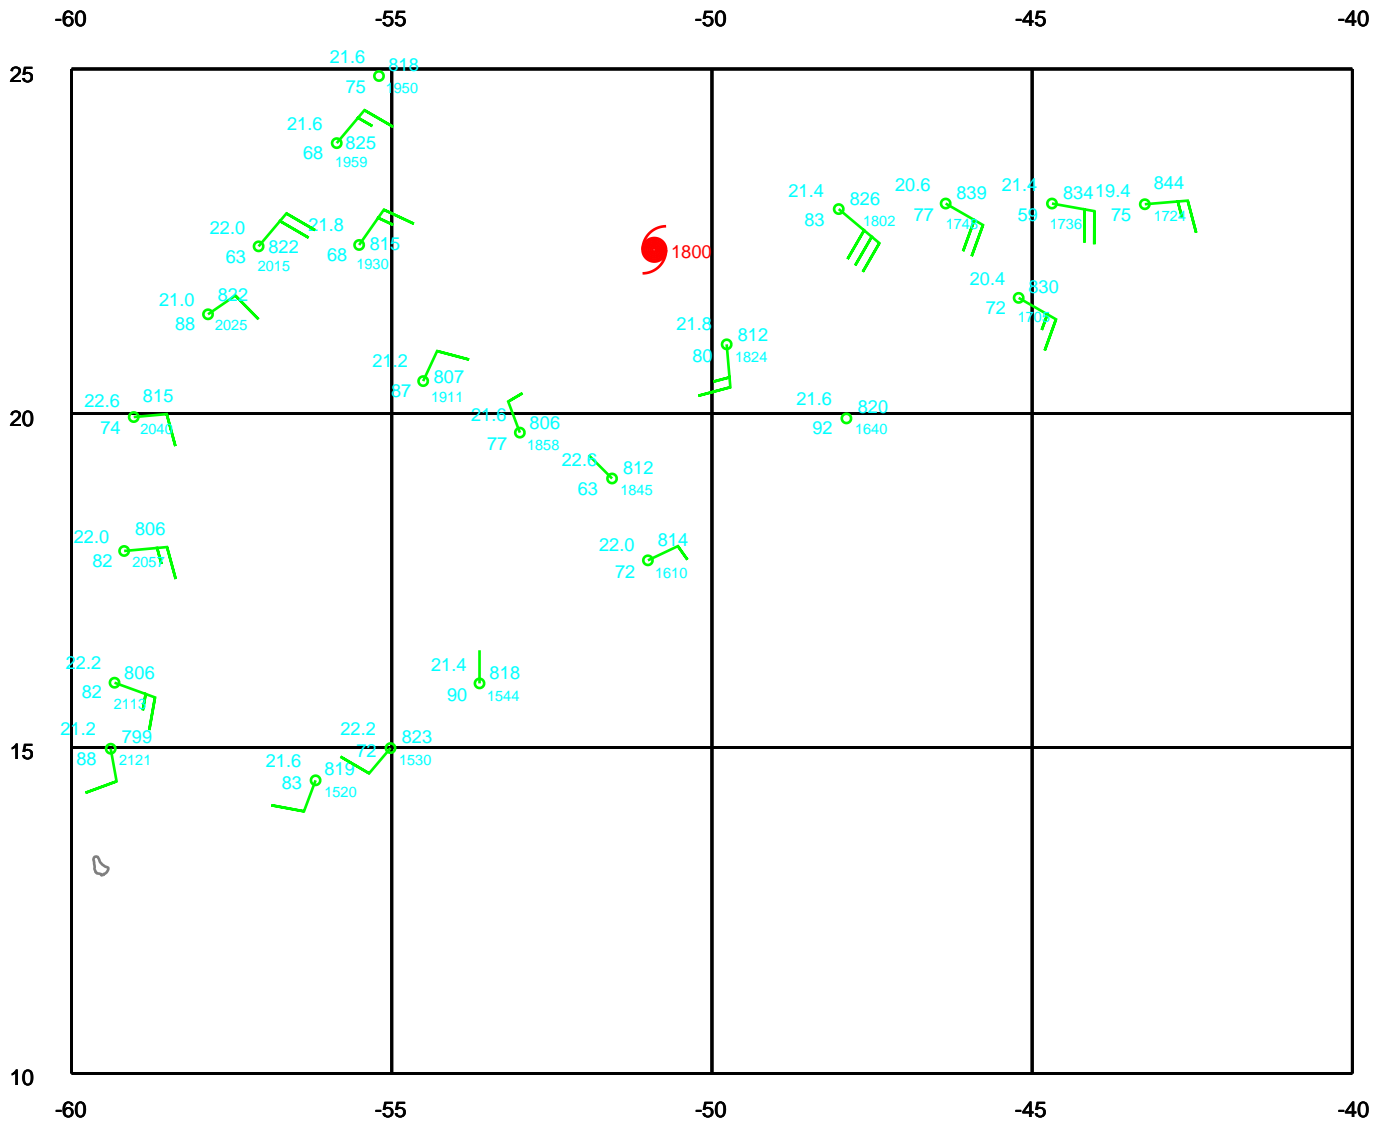

IRENE

300 mb

Date: 050808  
Time: 12-24 UTC

EARTH RELATIVE

IRENE

400 mb

Date: 050808  
Time: 12-24 UTC

EARTH RELATIVE

IRENE

500 mb

Date: 050808  
Time: 12-24 UTC

EARTH RELATIVE

IRENE

700 mb

Date: 050808  
Time: 12-24 UTC

EARTH RELATIVE

# IRENE

850 mb

Date: 050808  
Time: 12-24 UTC

EARTH RELATIVE

IRENE

925 mb

Date: 050808  
Time: 12-24 UTC

EARTH RELATIVE

IRENE

Surface

Date: 050808  
Time: 12-24 UTC

EARTH RELATIVE