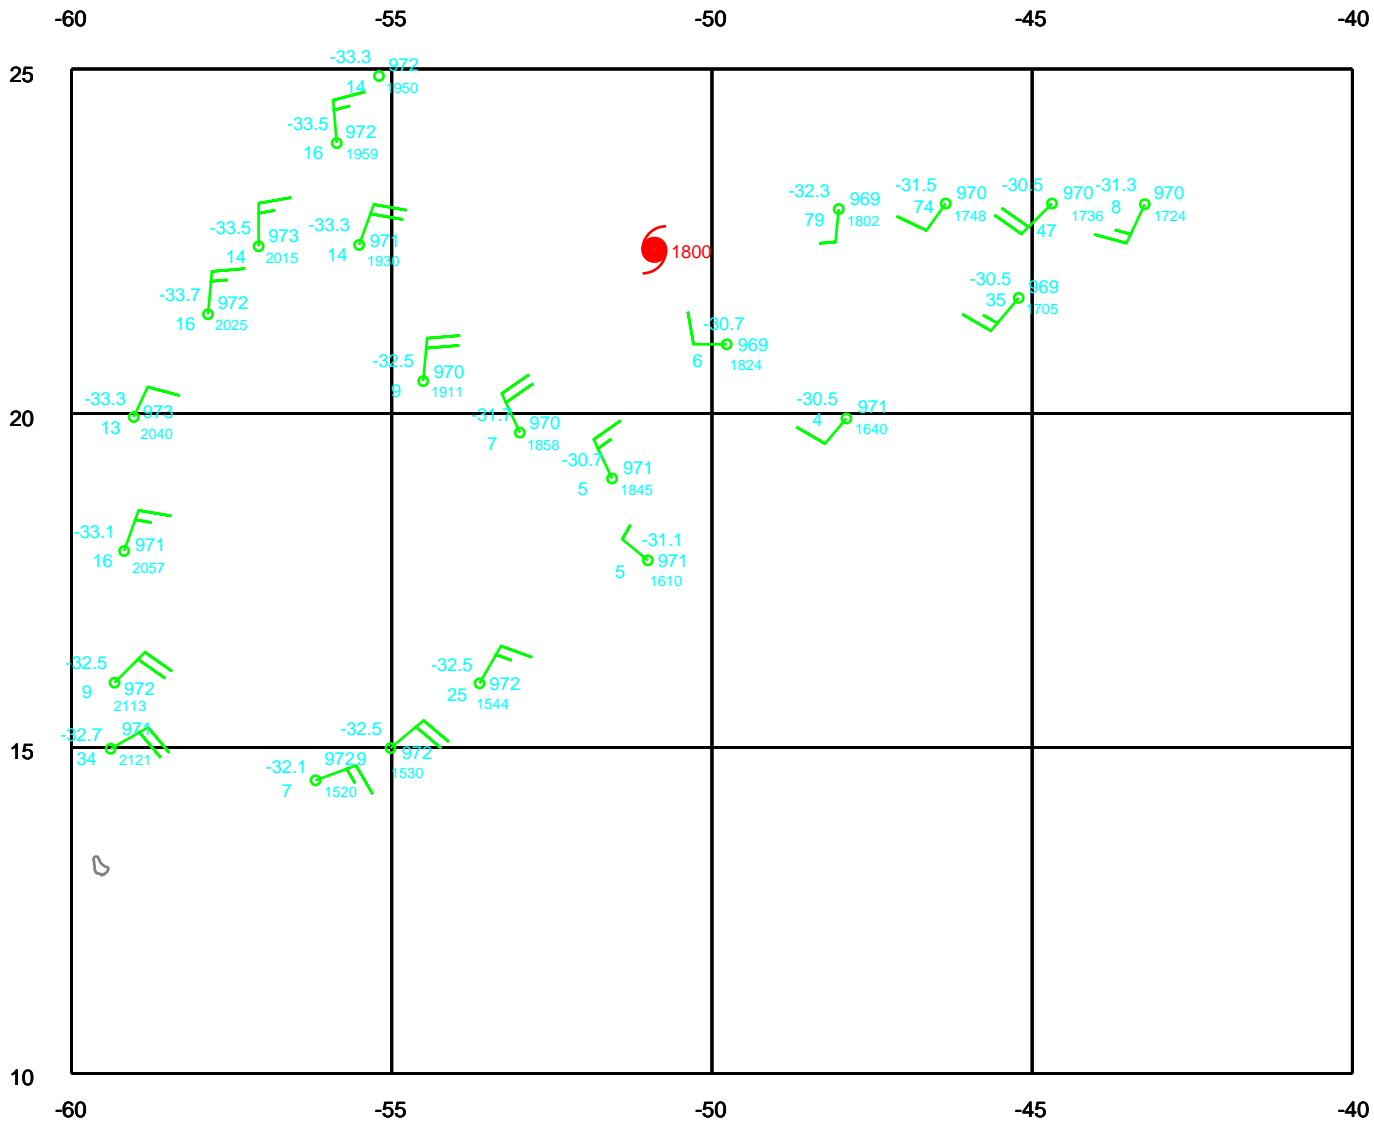

IRENE

200 mb

Date: 050808  
Time: 12-24 UTC

EARTH RELATIVE

IRENE

250 mb

Date: 050808  
Time: 12-24 UTC

EARTH RELATIVE

IRENE

500 mb

Date: 050808  
Time: 12-24 UTC

EARTH RELATIVE

IRENE

700 mb

Date: 050808  
Time: 12-24 UTC

EARTH RELATIVE

# IRENE

850 mb

Date: 050808  
Time: 12-24 UTC

EARTH RELATIVE

IRENE

925 mb

Date: 050808  
Time: 12-24 UTC

EARTH RELATIVE

IRENE

Surface

Date: 050808  
Time: 12-24 UTC

EARTH RELATIVE