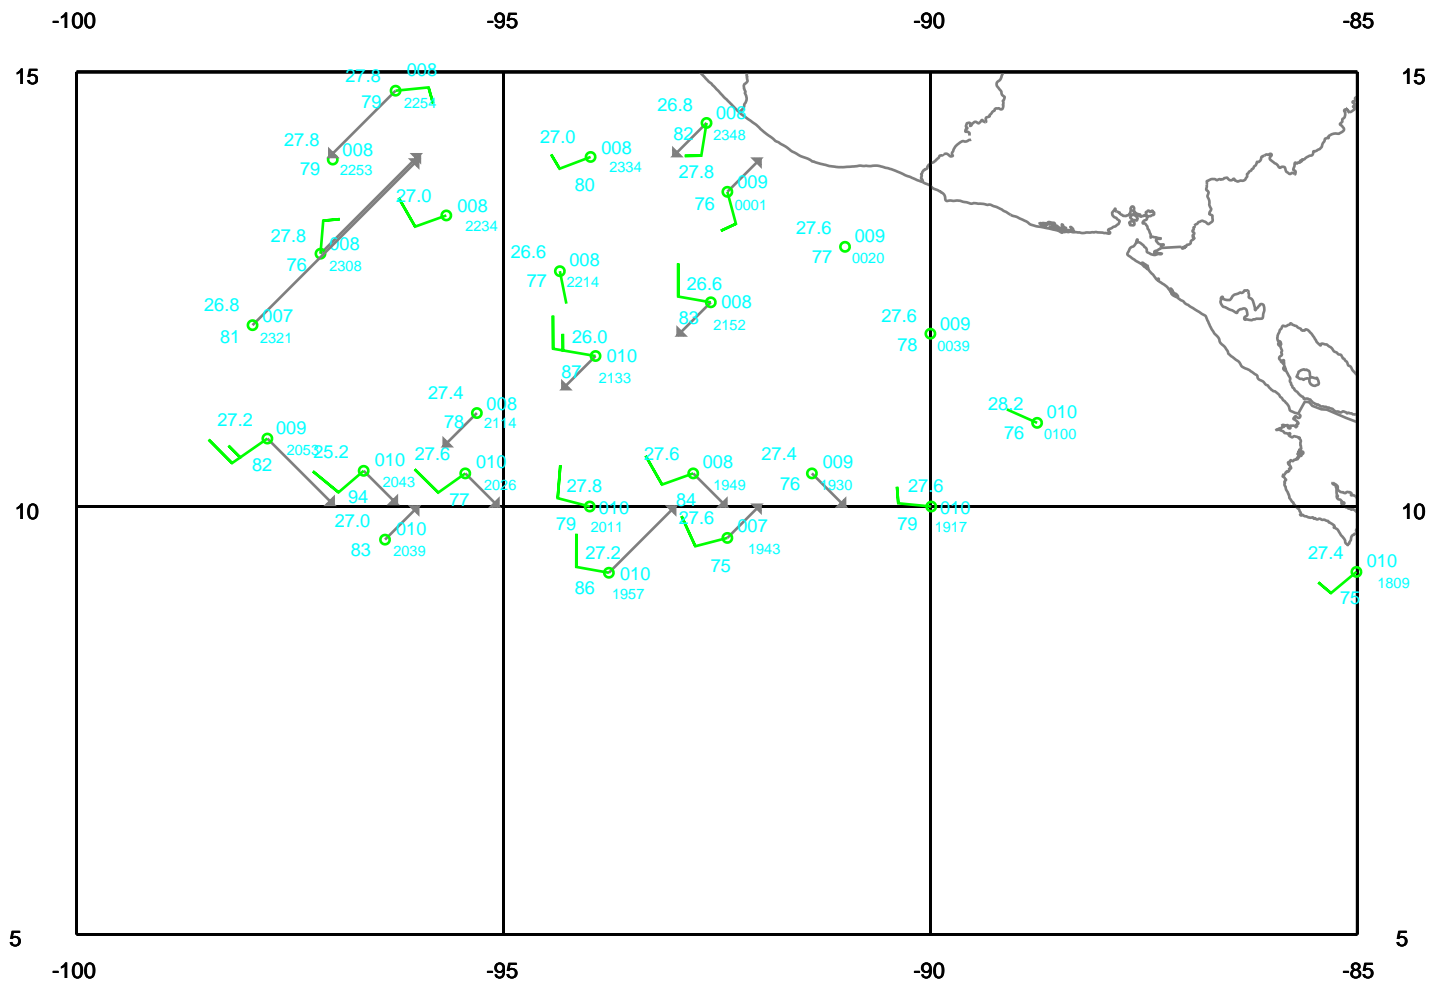

# GENESIS

700 mb

Date: 050714  
Time: 18-30 UTC

EARTH RELATIVE

# GENESIS

925 mb

Date: 050714  
Time: 18-30 UTC

EARTH RELATIVE

# GENESIS

Surface

Date: 050714  
Time: 18-30 UTC

EARTH RELATIVE