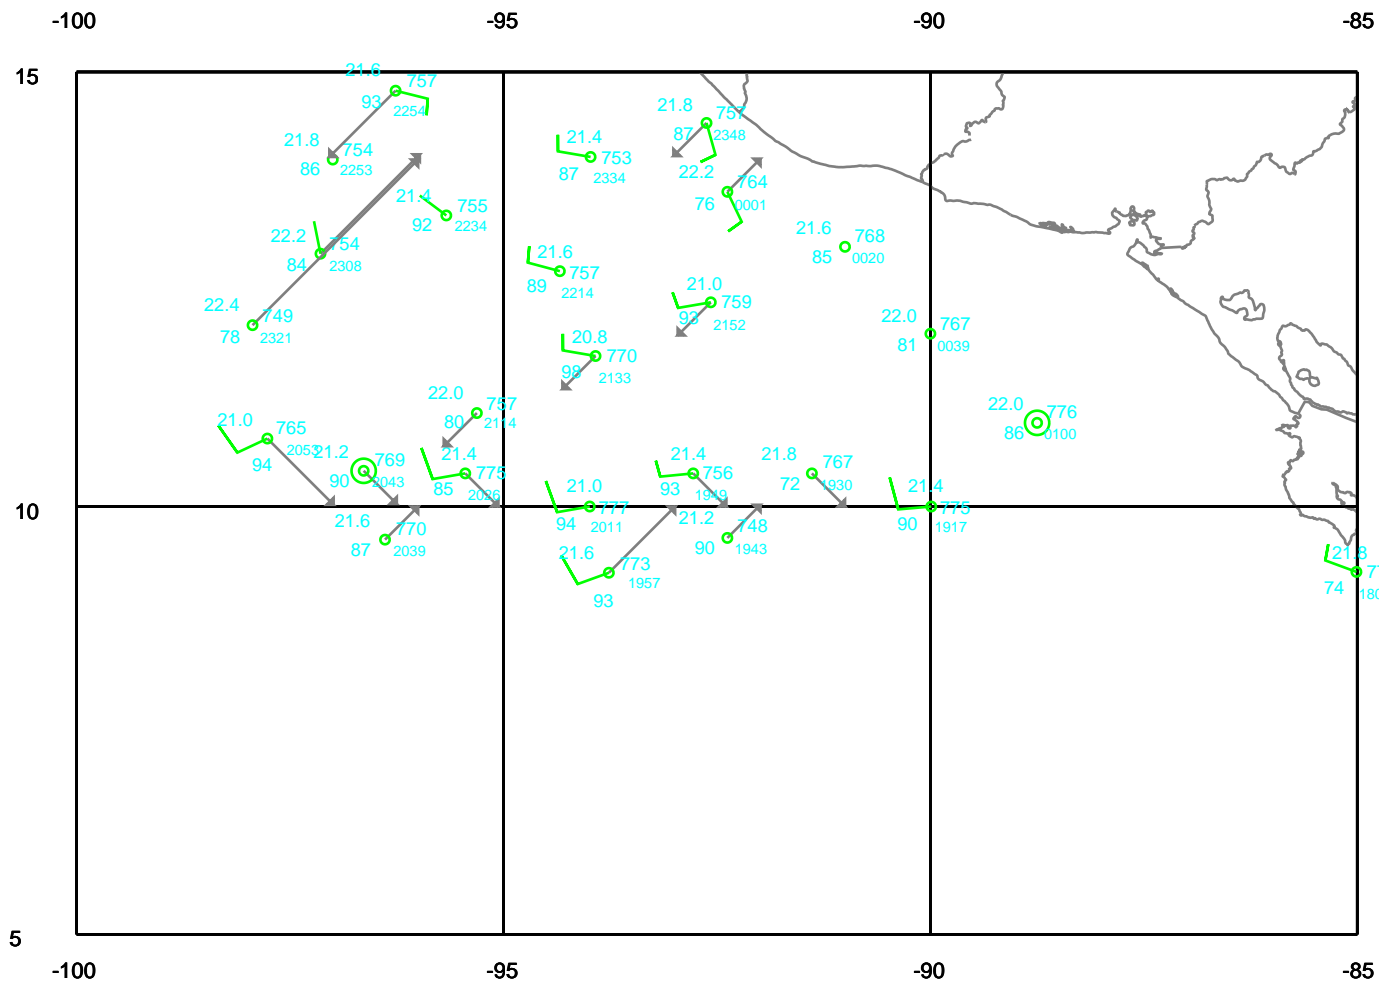

# GENESIS

700 mb

Date: 050714  
Time: 18-30 UTC

EARTH RELATIVE

# GENESIS

925 mb

Date: 050714  
Time: 18-30 UTC

EARTH RELATIVE

# GENESIS

Surface

Date: 050714  
Time: 18-30 UTC

EARTH RELATIVE