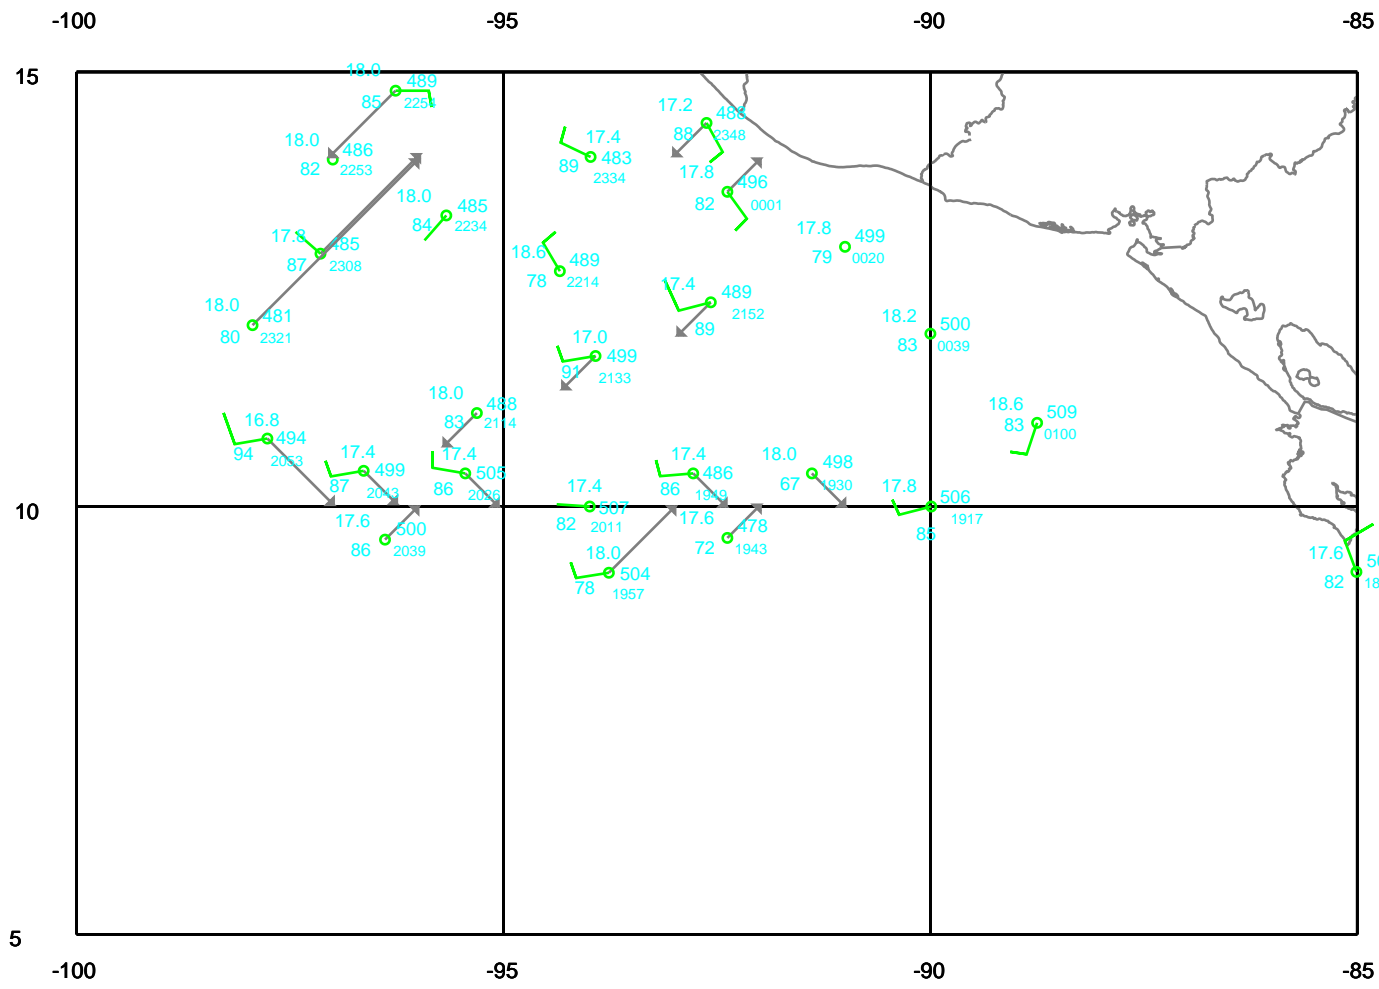

# GENESIS

700 mb

Date: 050714  
Time: 18-30 UTC

EARTH RELATIVE

# GENESIS

925 mb

Date: 050714  
Time: 18-30 UTC

EARTH RELATIVE

# GENESIS

Surface

Date: 050714  
Time: 18-30 UTC

EARTH RELATIVE