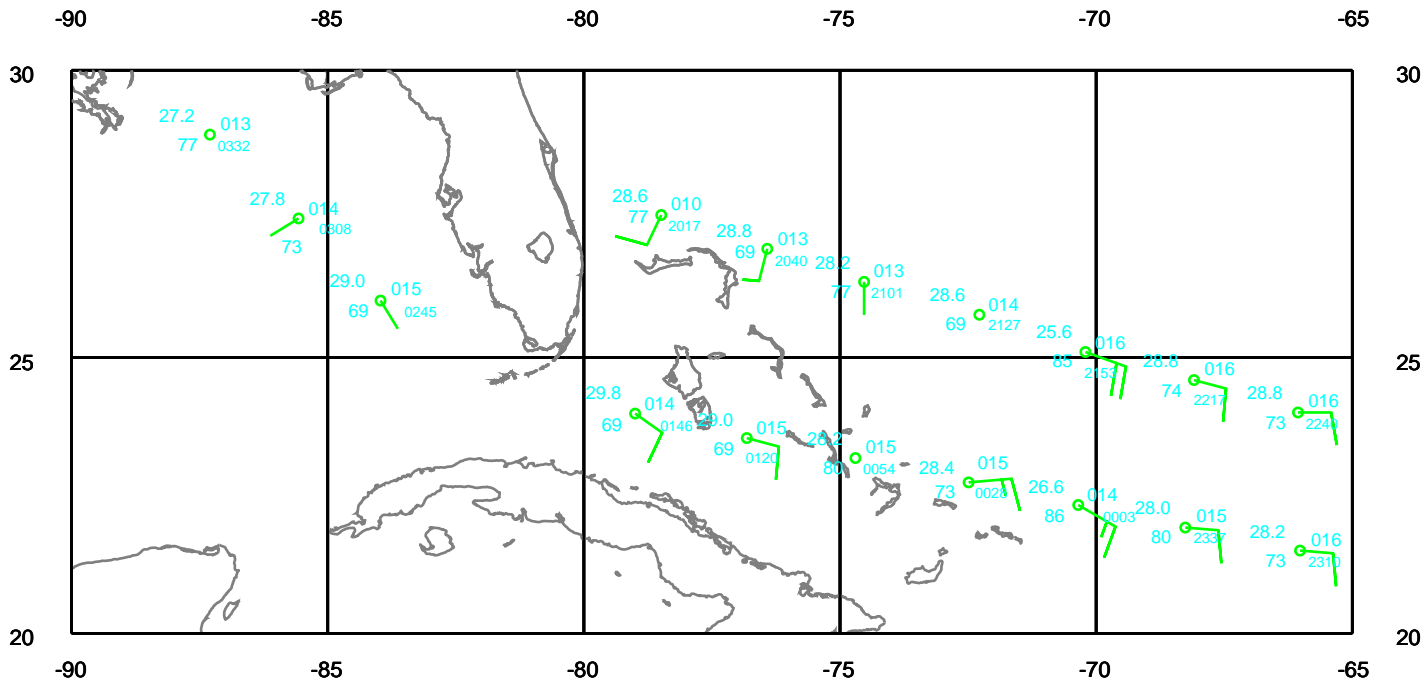

FRANCES

700 mb

Date: 040829
Time: 17-30 UTC

EARTH RELATIVE

FRANCES

850 mb

Date: 040829
Time: 17-30 UTC

EARTH RELATIVE

FRANCES

925 mb

Date: 040829
Time: 17-30 UTC

EARTH RELATIVE

FRANCES

Surface

Date: 040829
Time: 17-30 UTC

EARTH RELATIVE