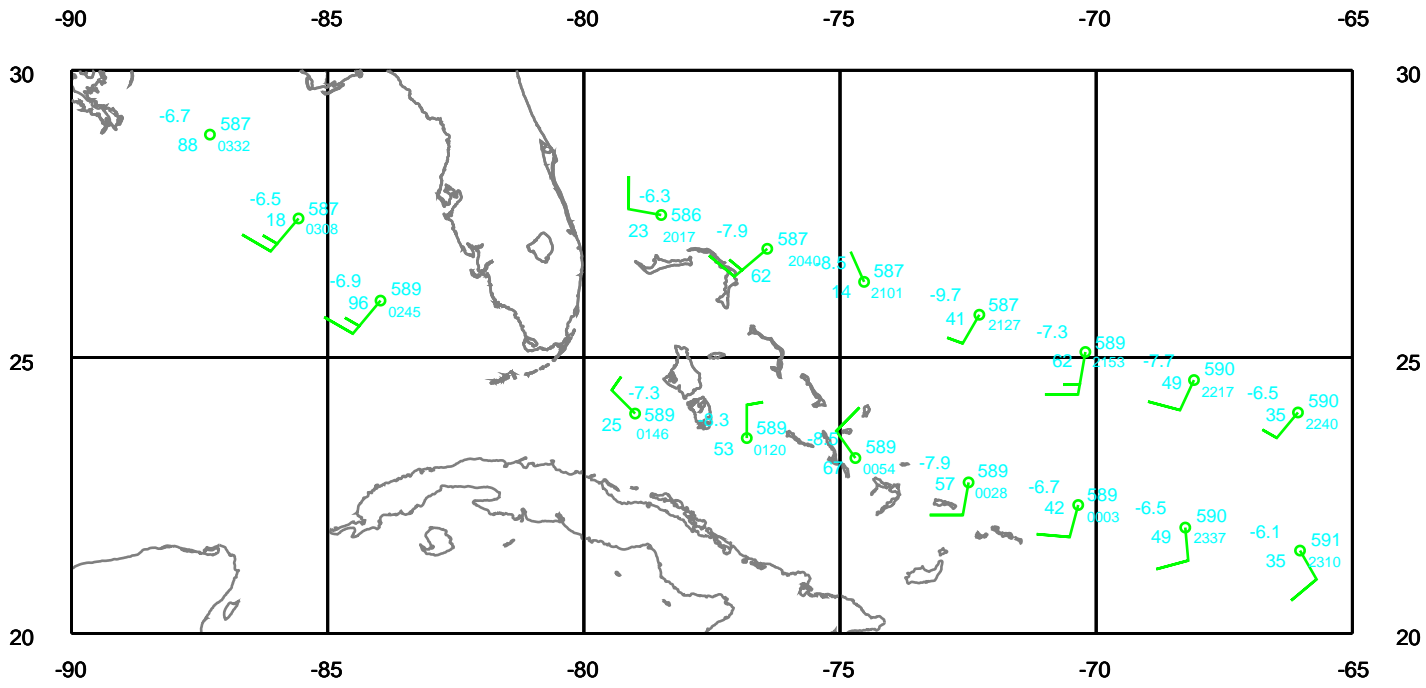

FRANCES

400 mb

Date: 040829
Time: 17-30 UTC

EARTH RELATIVE

FRANCES

500 mb

Date: 040829
Time: 17-30 UTC

EARTH RELATIVE

FRANCES

700 mb

Date: 040829
Time: 17-30 UTC

EARTH RELATIVE

FRANCES

850 mb

Date: 040829
Time: 17-30 UTC

EARTH RELATIVE

FRANCES

925 mb

Date: 040829
Time: 17-30 UTC

EARTH RELATIVE

FRANCES

Surface

Date: 040829
Time: 17-30 UTC

EARTH RELATIVE