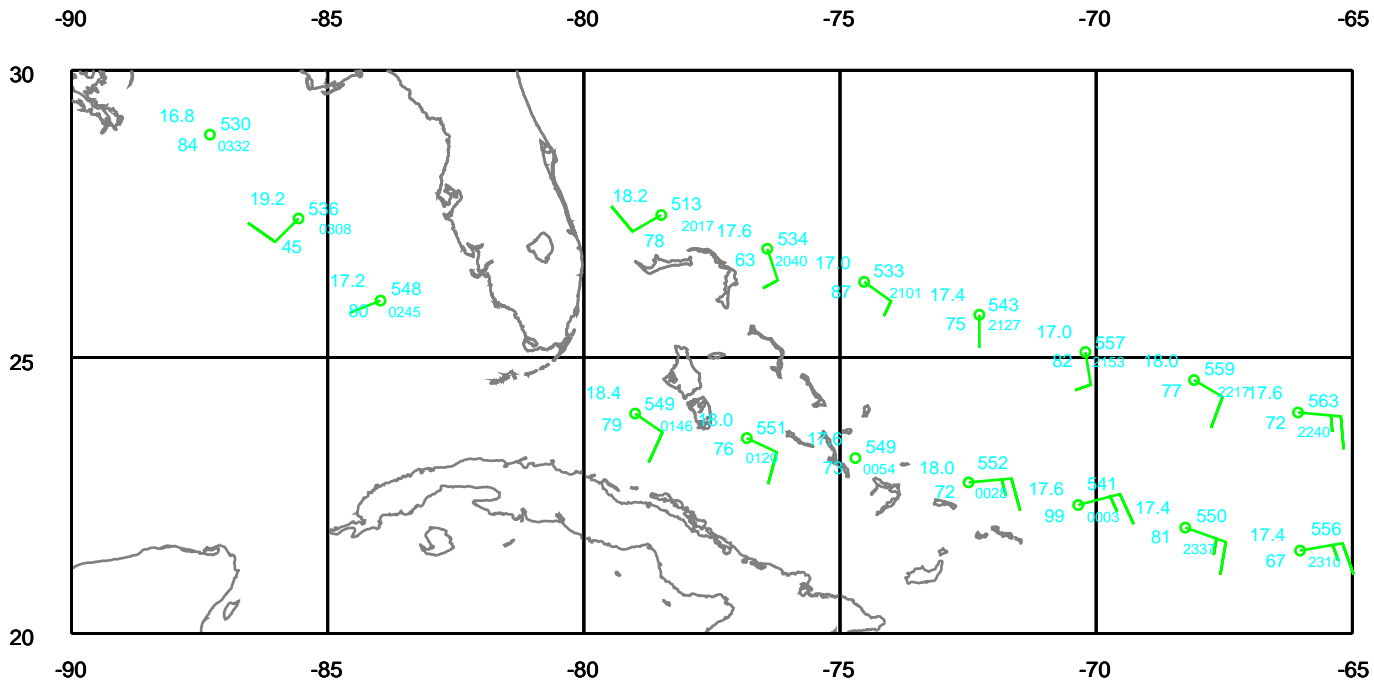

FRANCES

400 mb

Date: 040829
Time: 17-30 UTC

EARTH RELATIVE

FRANCES

500 mb

Date: 040829
Time: 17-30 UTC

EARTH RELATIVE

FRANCES

700 mb

Date: 040829
Time: 17-30 UTC

EARTH RELATIVE

FRANCES

850 mb

Date: 040829
Time: 17-30 UTC

EARTH RELATIVE

FRANCES

925 mb

Date: 040829
Time: 17-30 UTC

EARTH RELATIVE

FRANCES

Surface

Date: 040829
Time: 17-30 UTC

EARTH RELATIVE