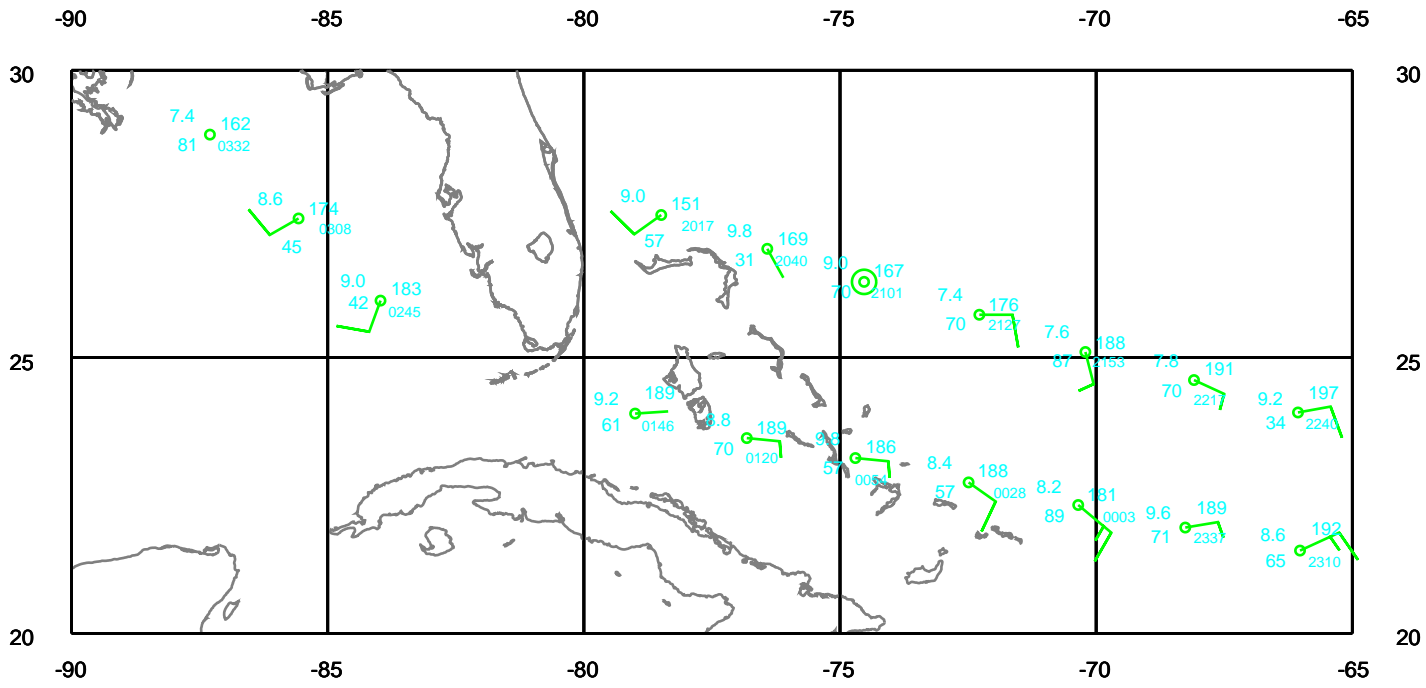

FRANCES

400 mb

Date: 040829
Time: 17-30 UTC

EARTH RELATIVE

FRANCES

500 mb

Date: 040829
Time: 17-30 UTC

EARTH RELATIVE

FRANCES

700 mb

Date: 040829
Time: 17-30 UTC

EARTH RELATIVE

FRANCES

850 mb

Date: 040829
Time: 17-30 UTC

EARTH RELATIVE

FRANCES

925 mb

Date: 040829
Time: 17-30 UTC

EARTH RELATIVE

FRANCES

Surface

Date: 040829
Time: 17-30 UTC

EARTH RELATIVE