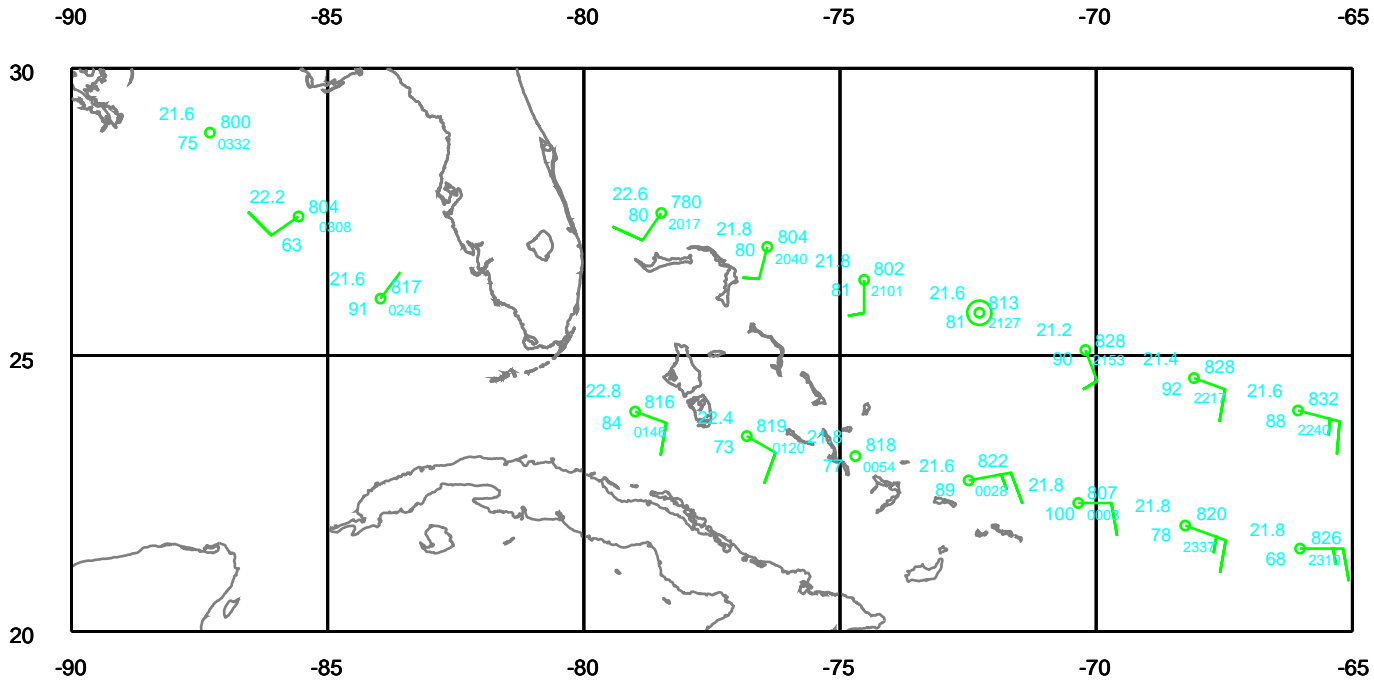

FRANCES

700 mb

Date: 040829
Time: 17-30 UTC

EARTH RELATIVE

FRANCES

850 mb

Date: 040829
Time: 17-30 UTC

EARTH RELATIVE

FRANCES

925 mb

Date: 040829
Time: 17-30 UTC

EARTH RELATIVE

FRANCES

Surface

Date: 040829
Time: 17-30 UTC

EARTH RELATIVE