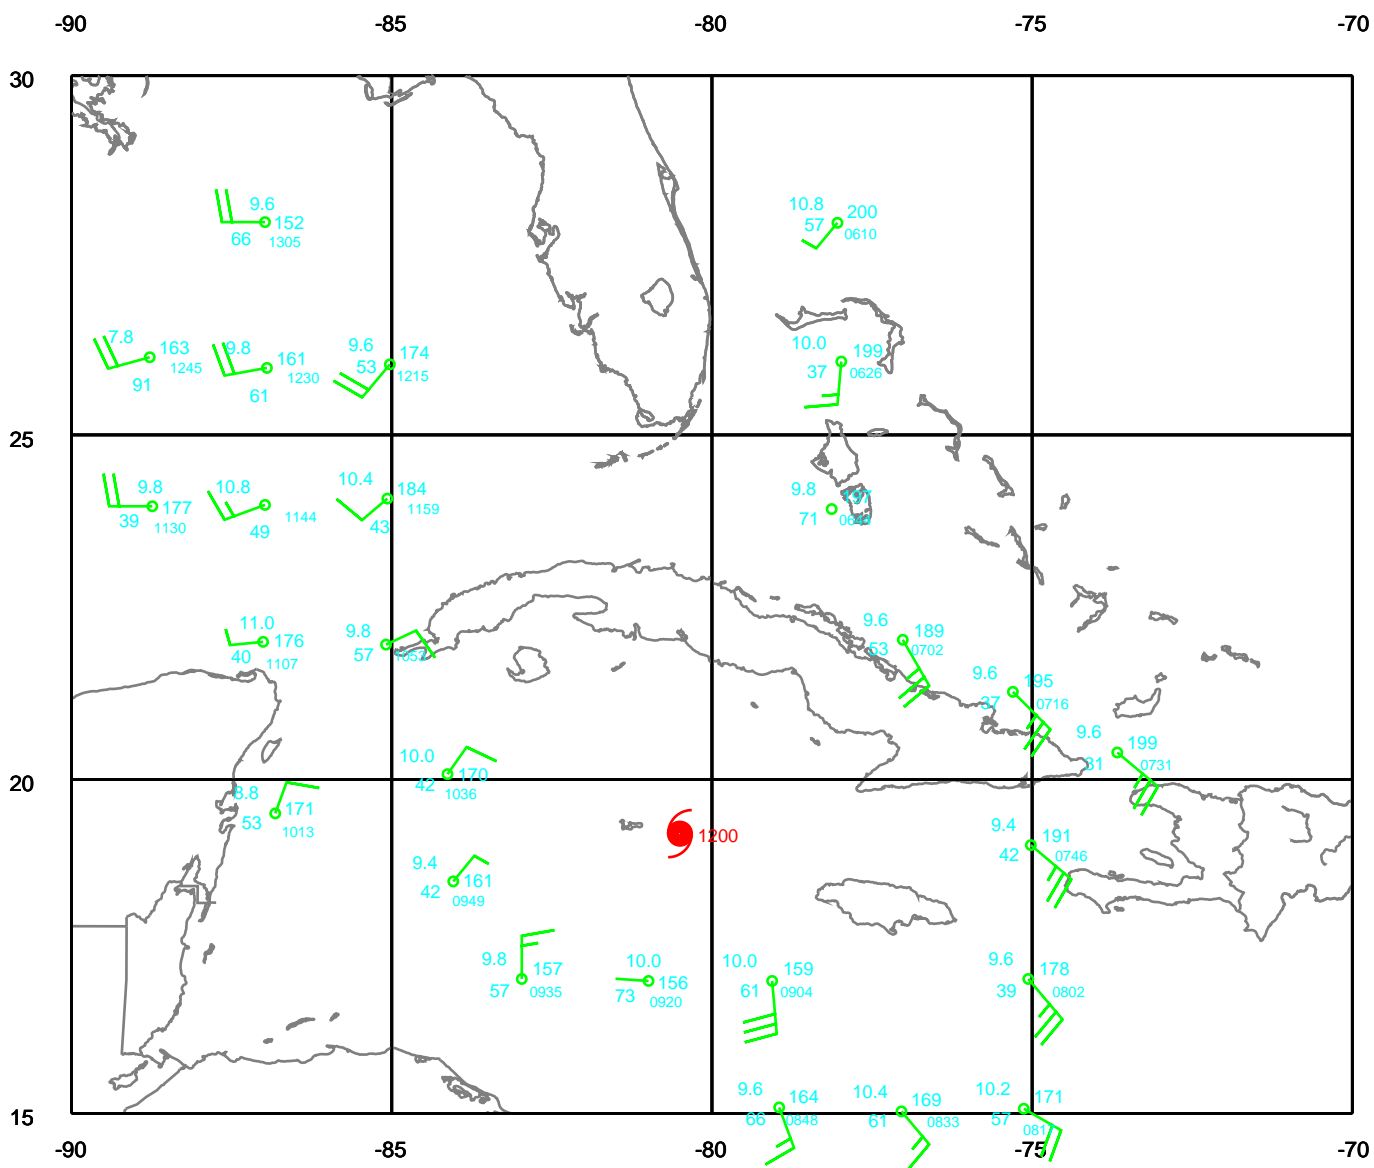

CHARLEY

700 mb

Date: 040812
Time: 06-18 UTC

EARTH RELATIVE