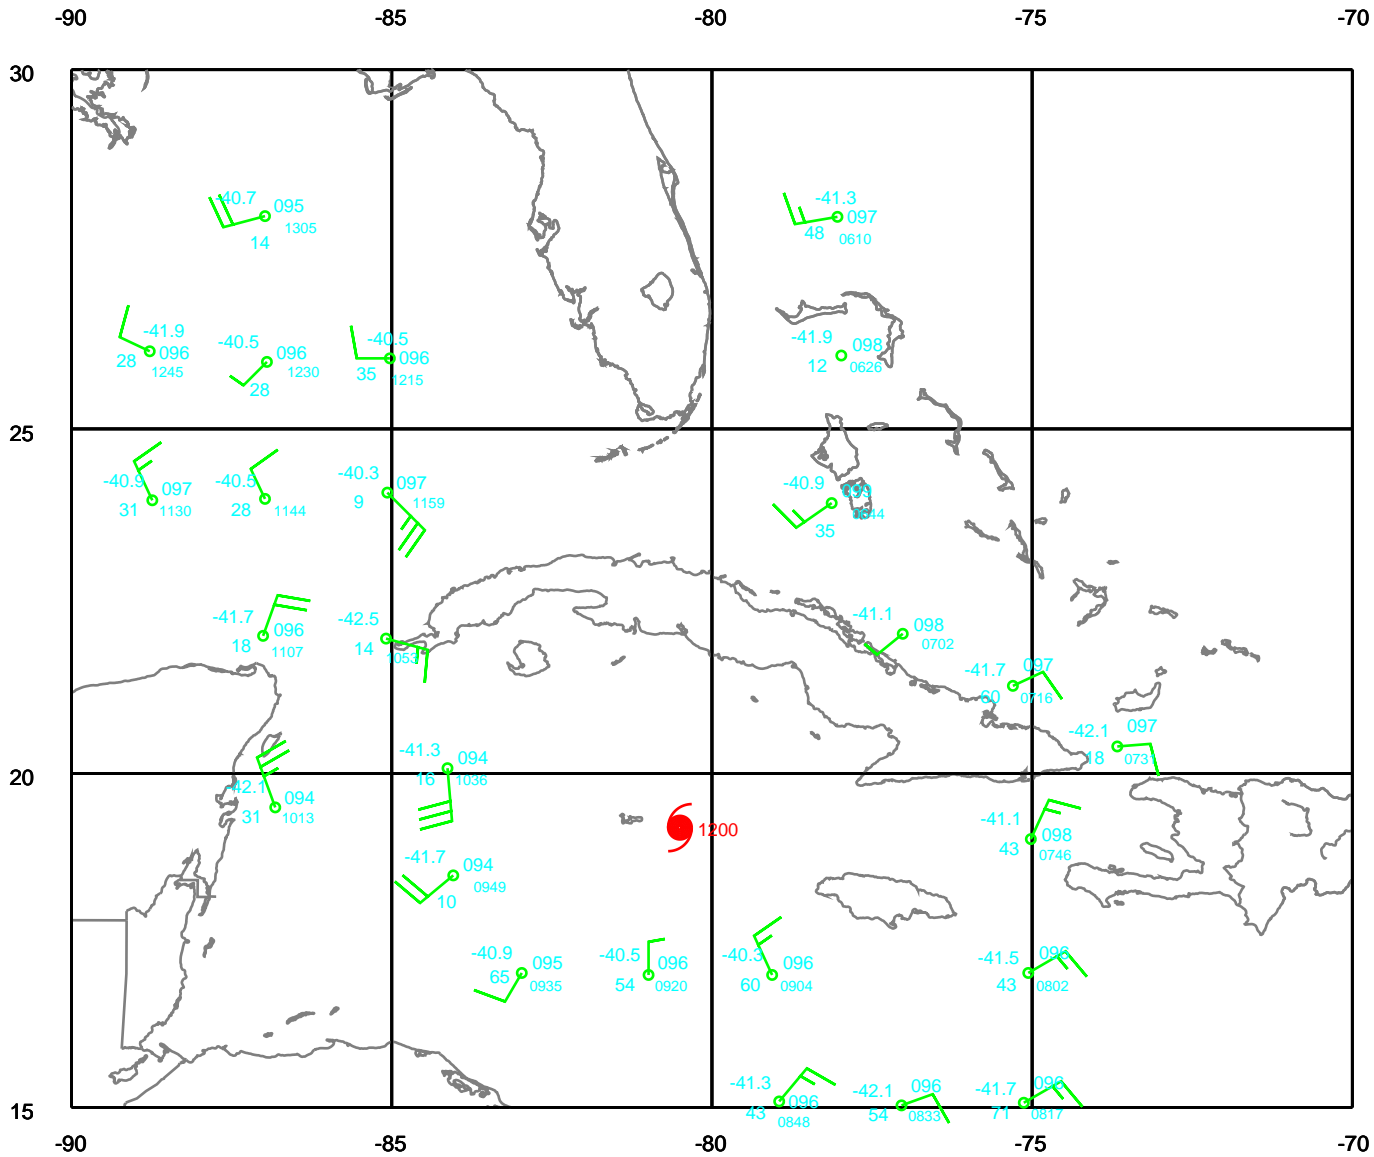

CHARLEY

250 mb

Date: 040812
Time: 06-18 UTC

EARTH RELATIVE