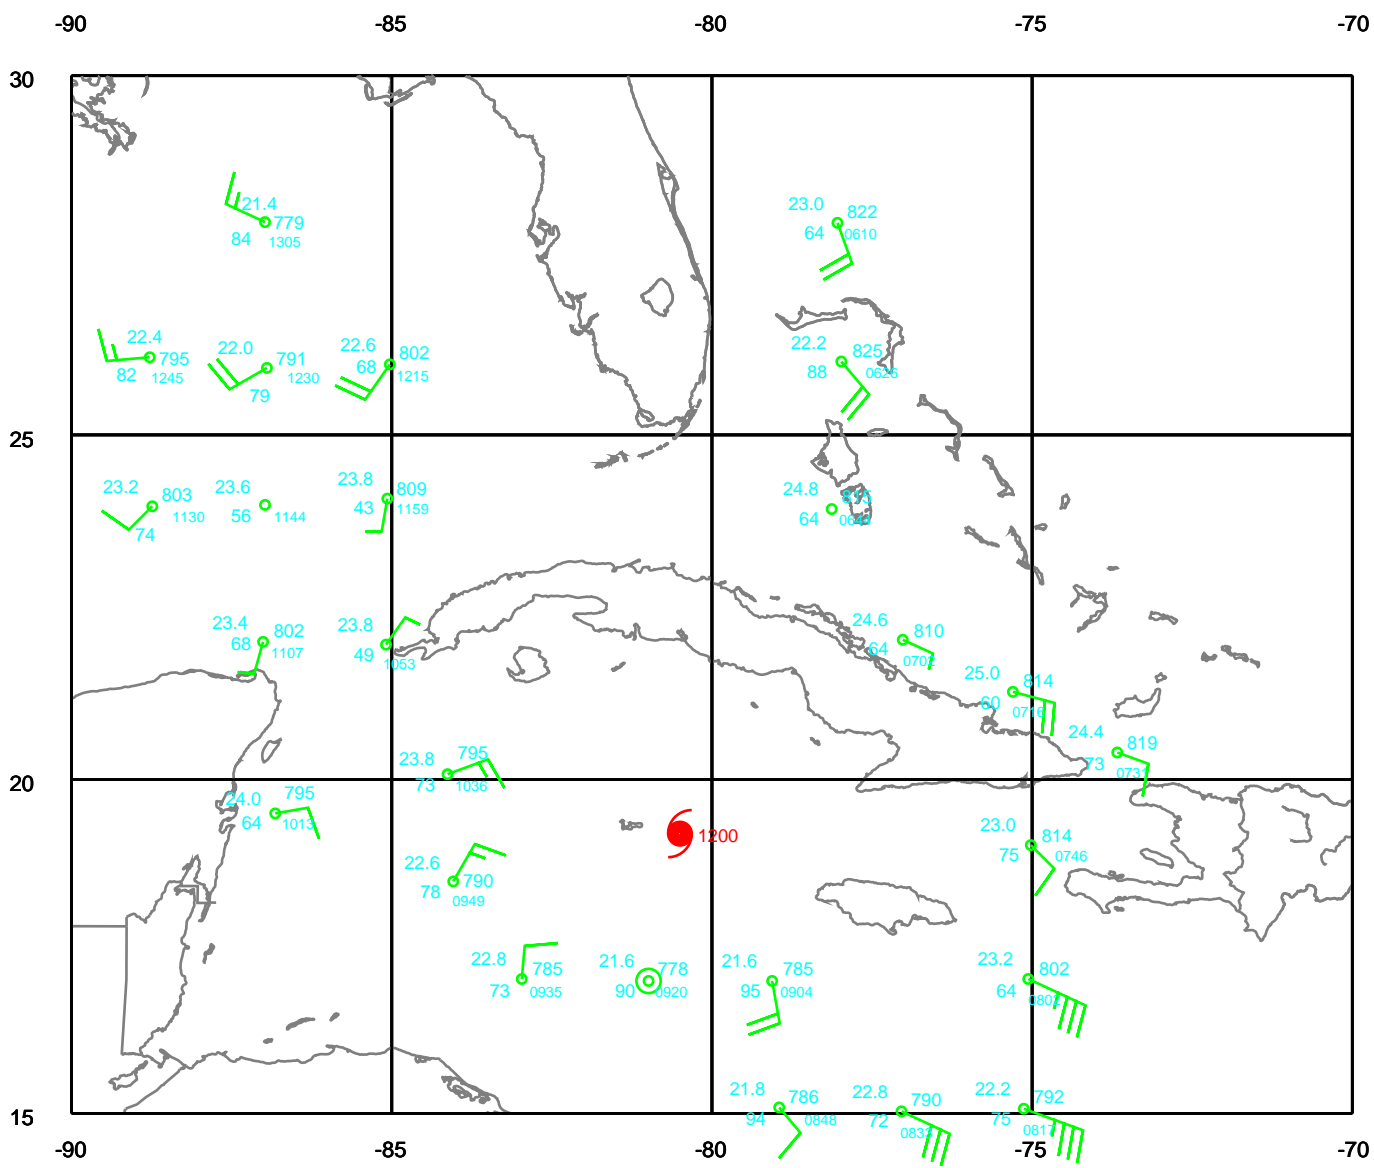

CHARLEY

925 mb

Date: 040812
Time: 06-18 UTC

EARTH RELATIVE