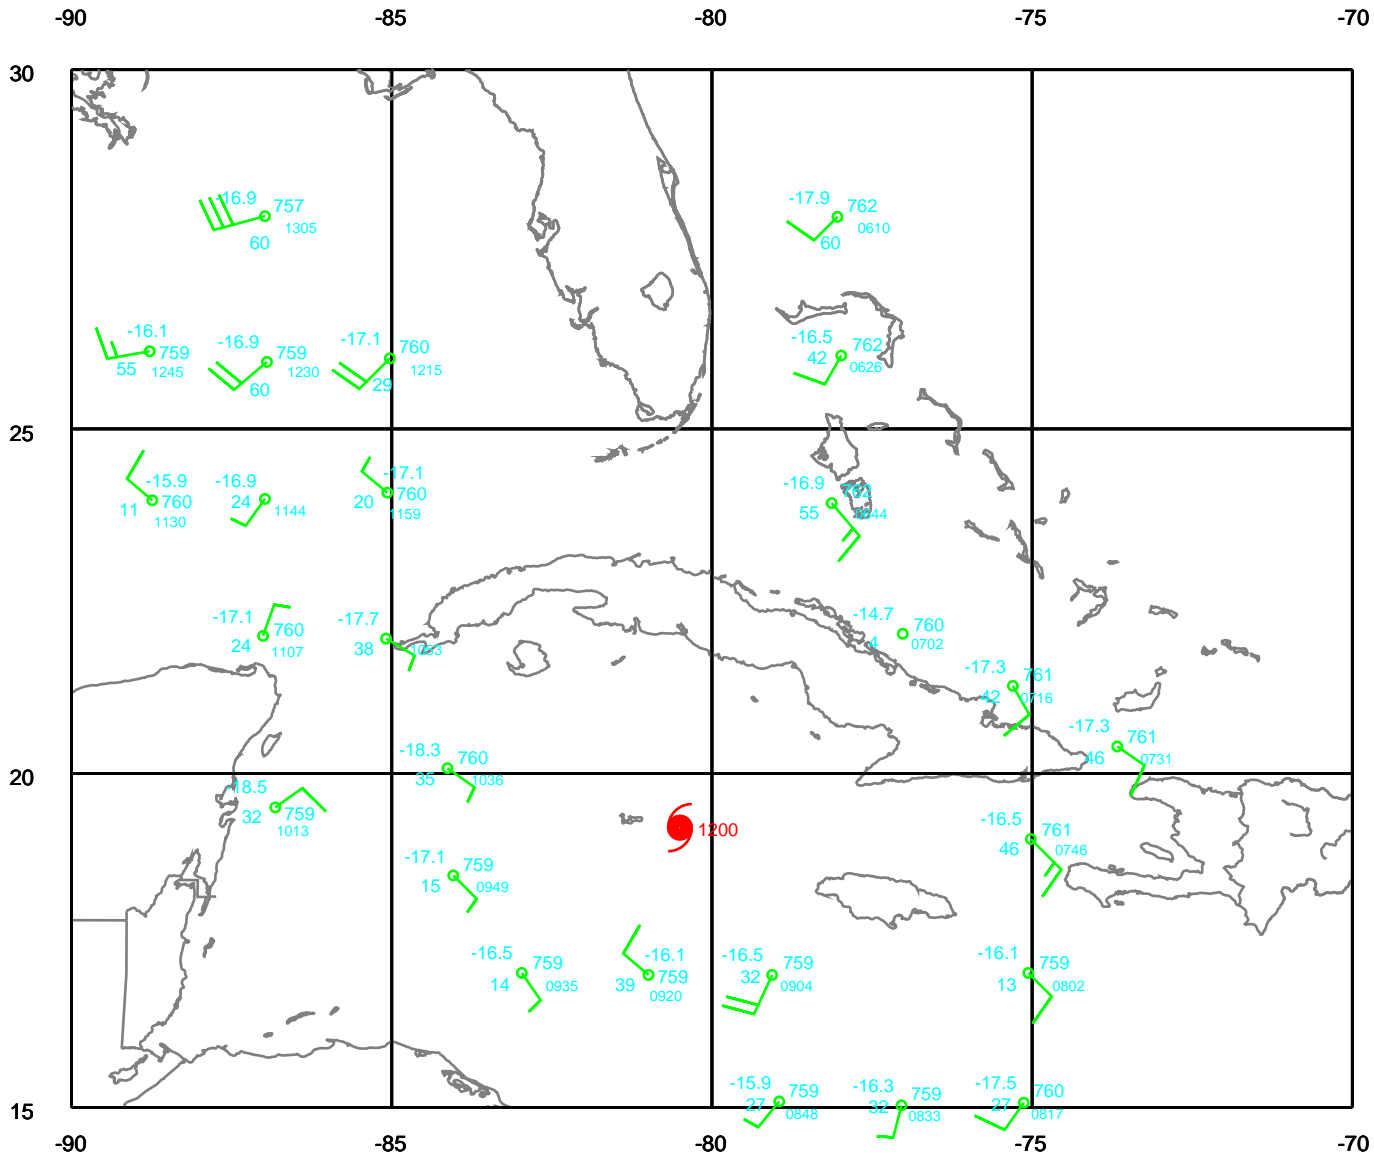

CHARLEY

400 mb

Date: 040812
Time: 06-18 UTC

EARTH RELATIVE