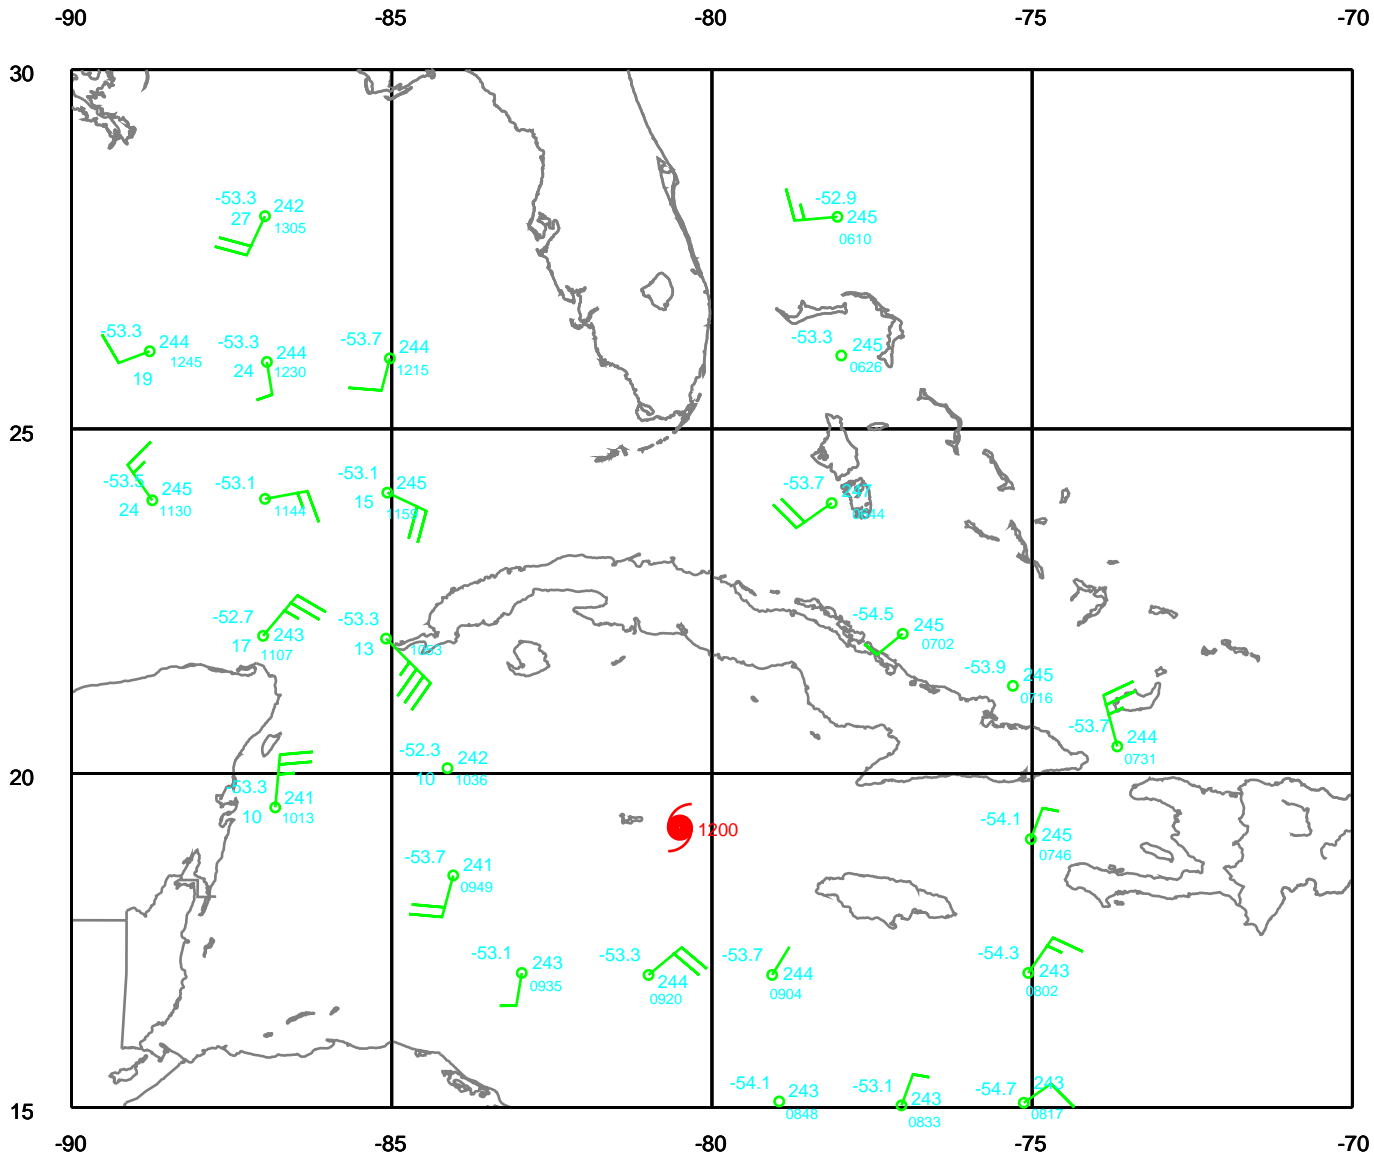

CHARLEY

200 mb

Date: 040812
Time: 06-18 UTC

EARTH RELATIVE