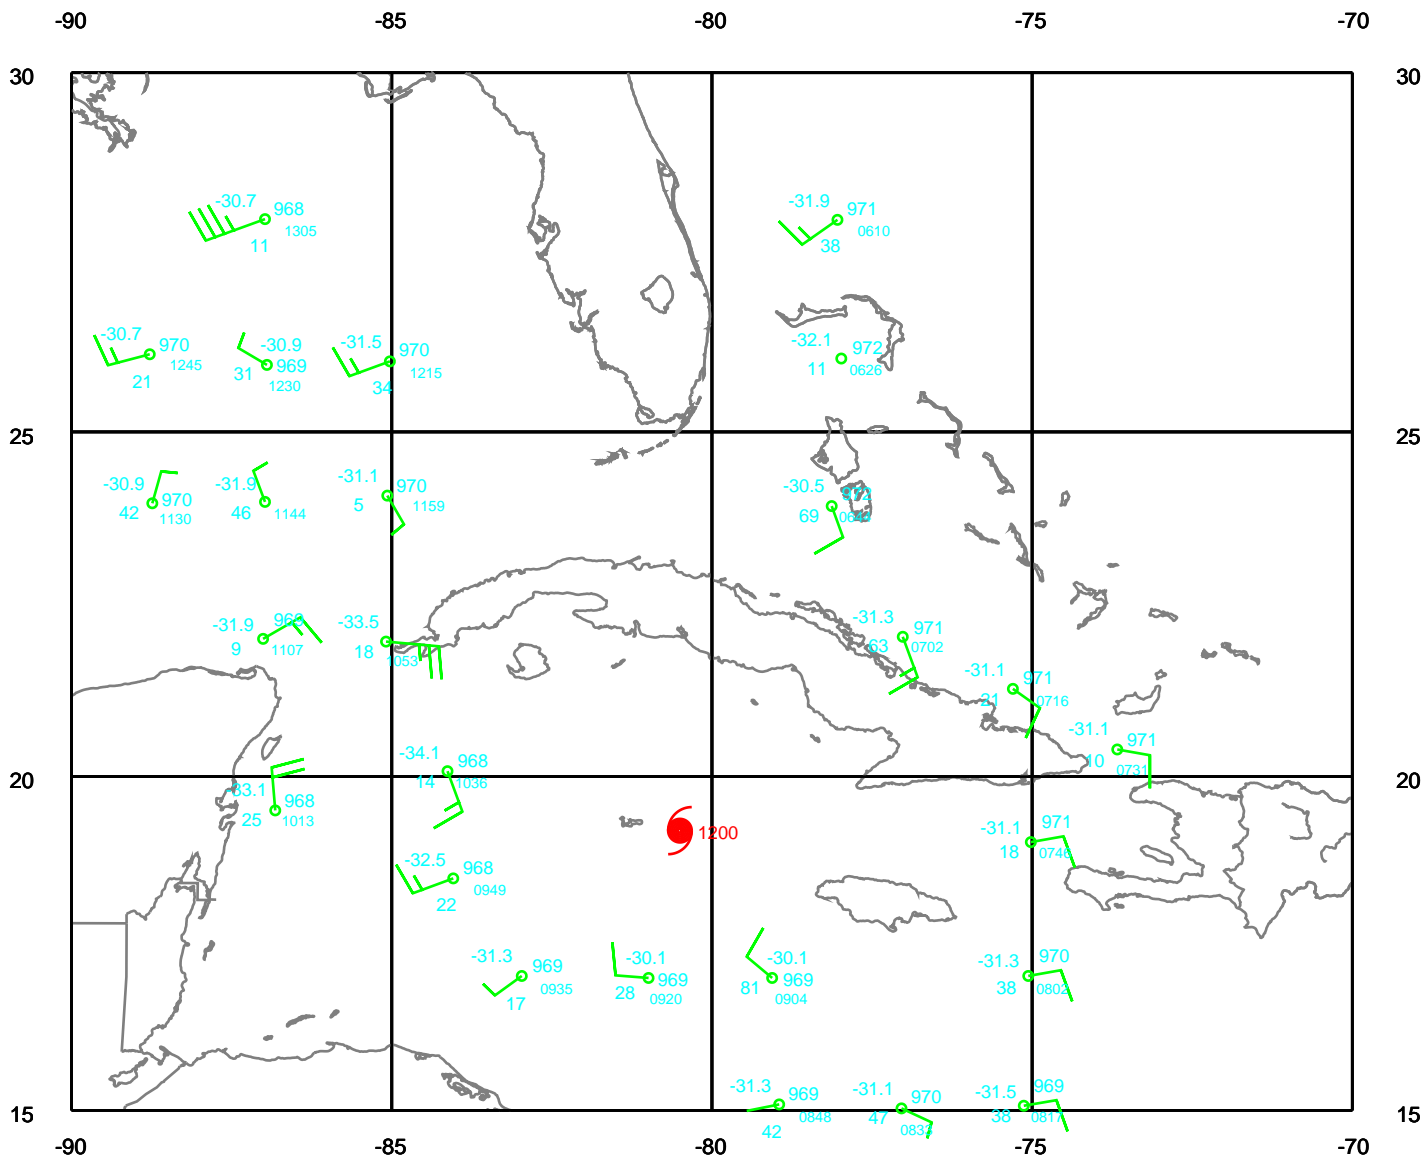

CHARLEY

300 mb

Date: 040812
Time: 06-18 UTC

EARTH RELATIVE