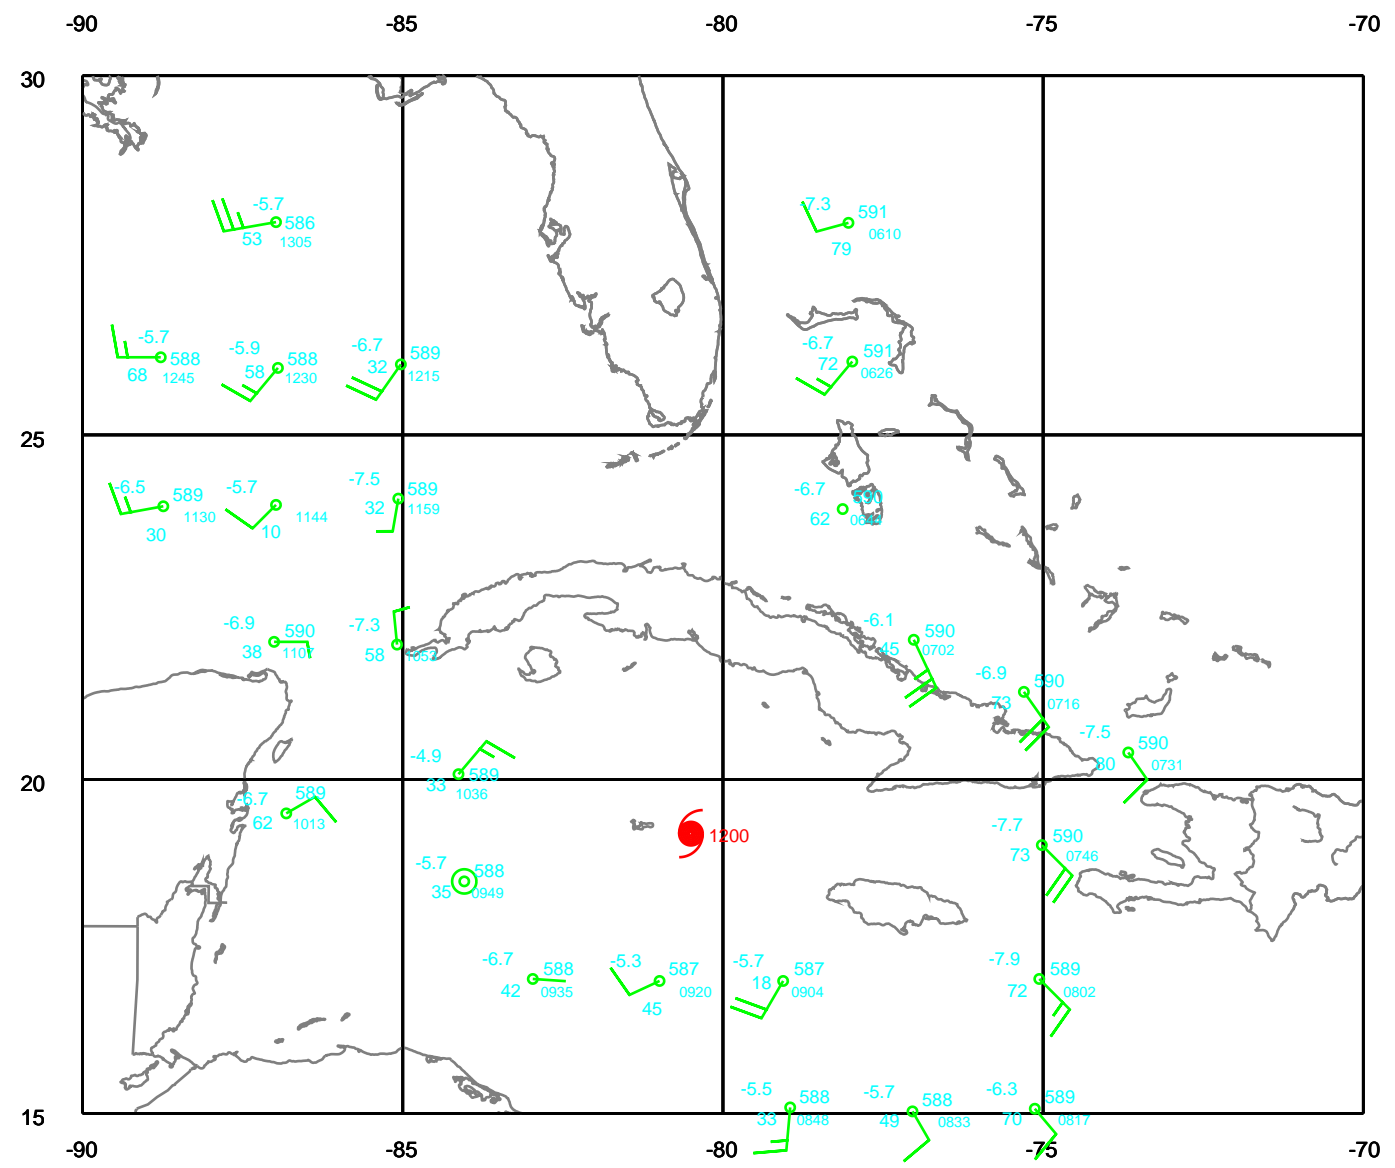

CHARLEY

500 mb

Date: 040812
Time: 06-18 UTC

EARTH RELATIVE