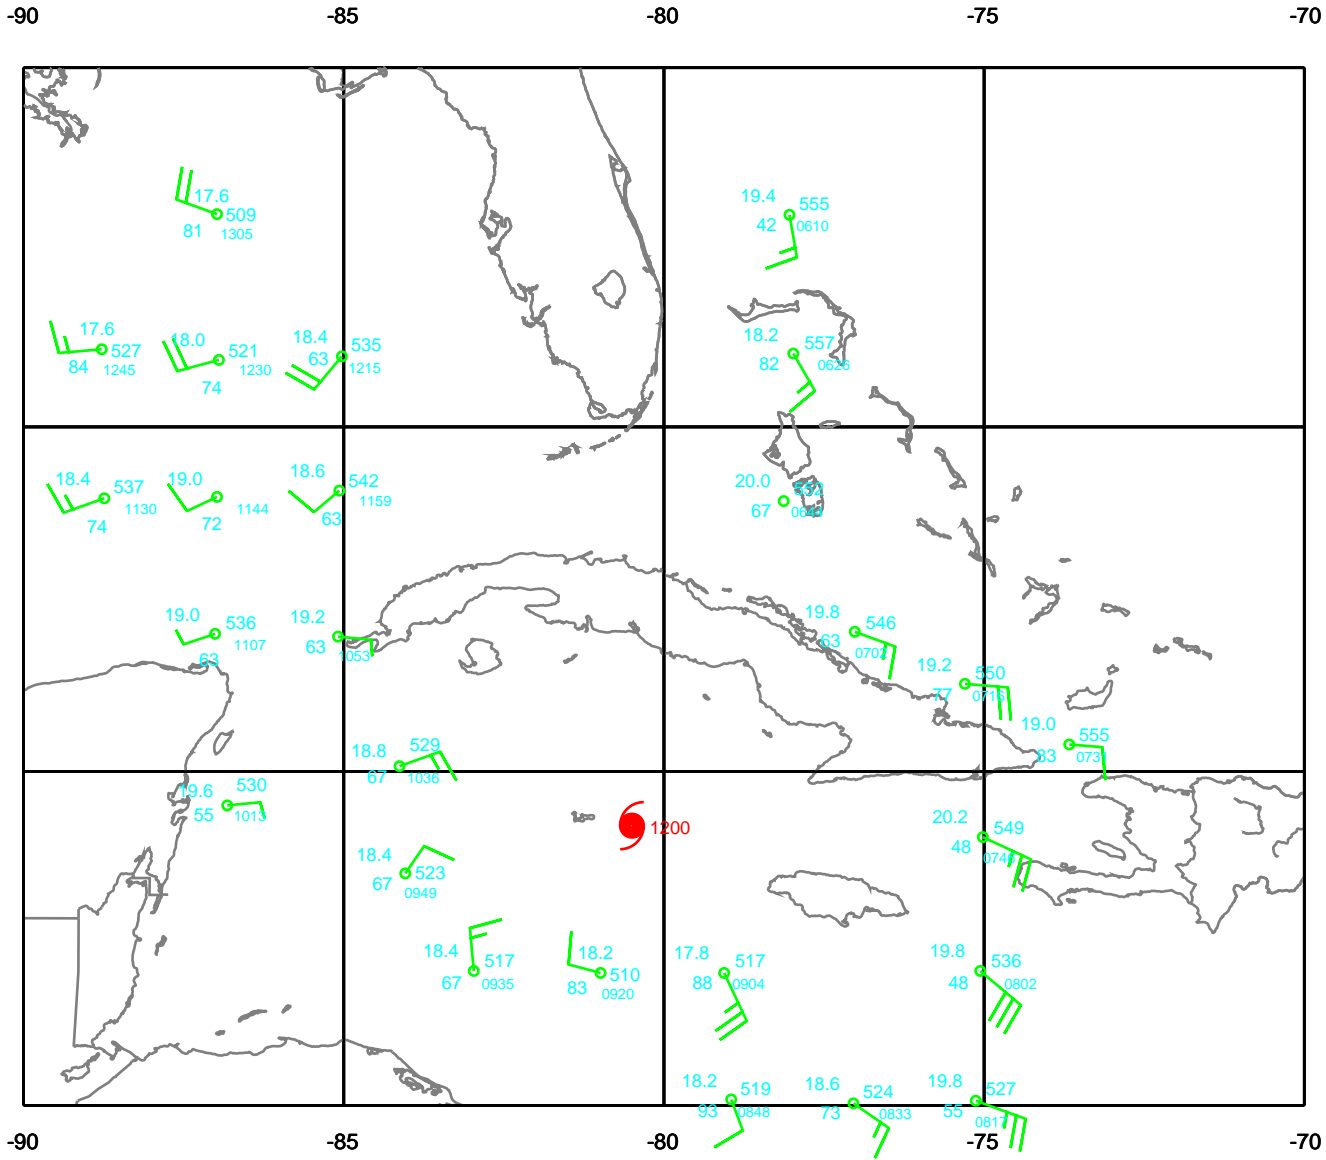

CHARLEY

850 mb

Date: 040812
Time: 06-18 UTC

EARTH RELATIVE