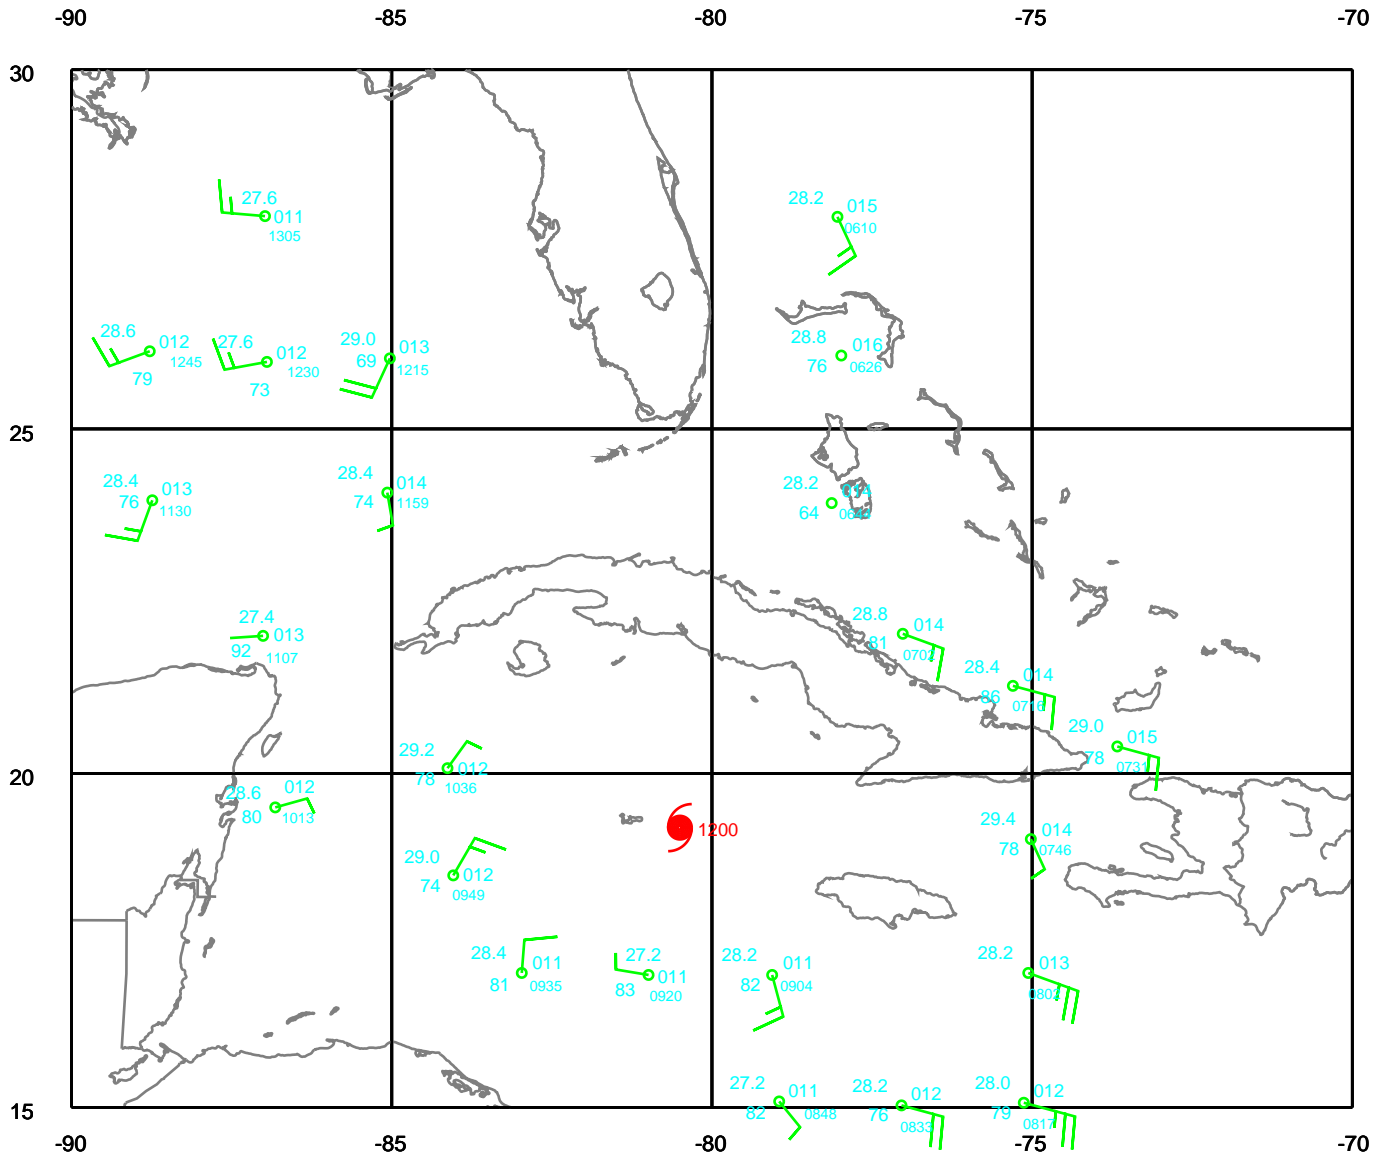

CHARLEY

Surface

Date: 040812
Time: 06-18 UTC

EARTH RELATIVE