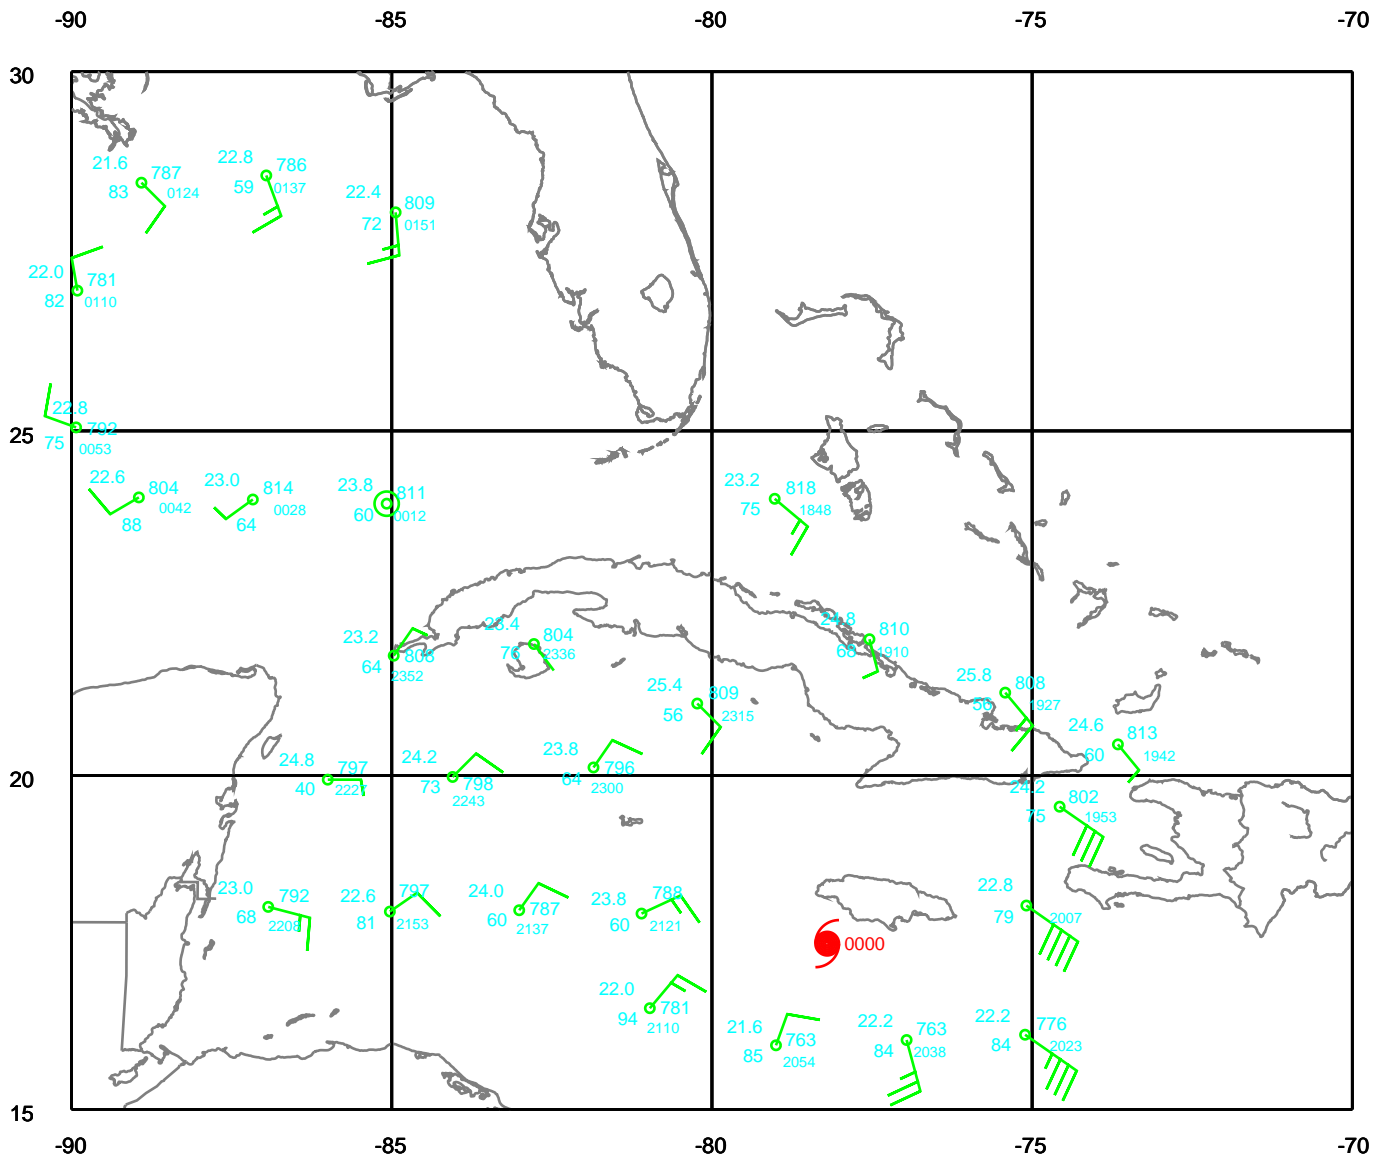

CHARLEY

925 mb

Date: 040811
Time: 18-30 UTC

EARTH RELATIVE