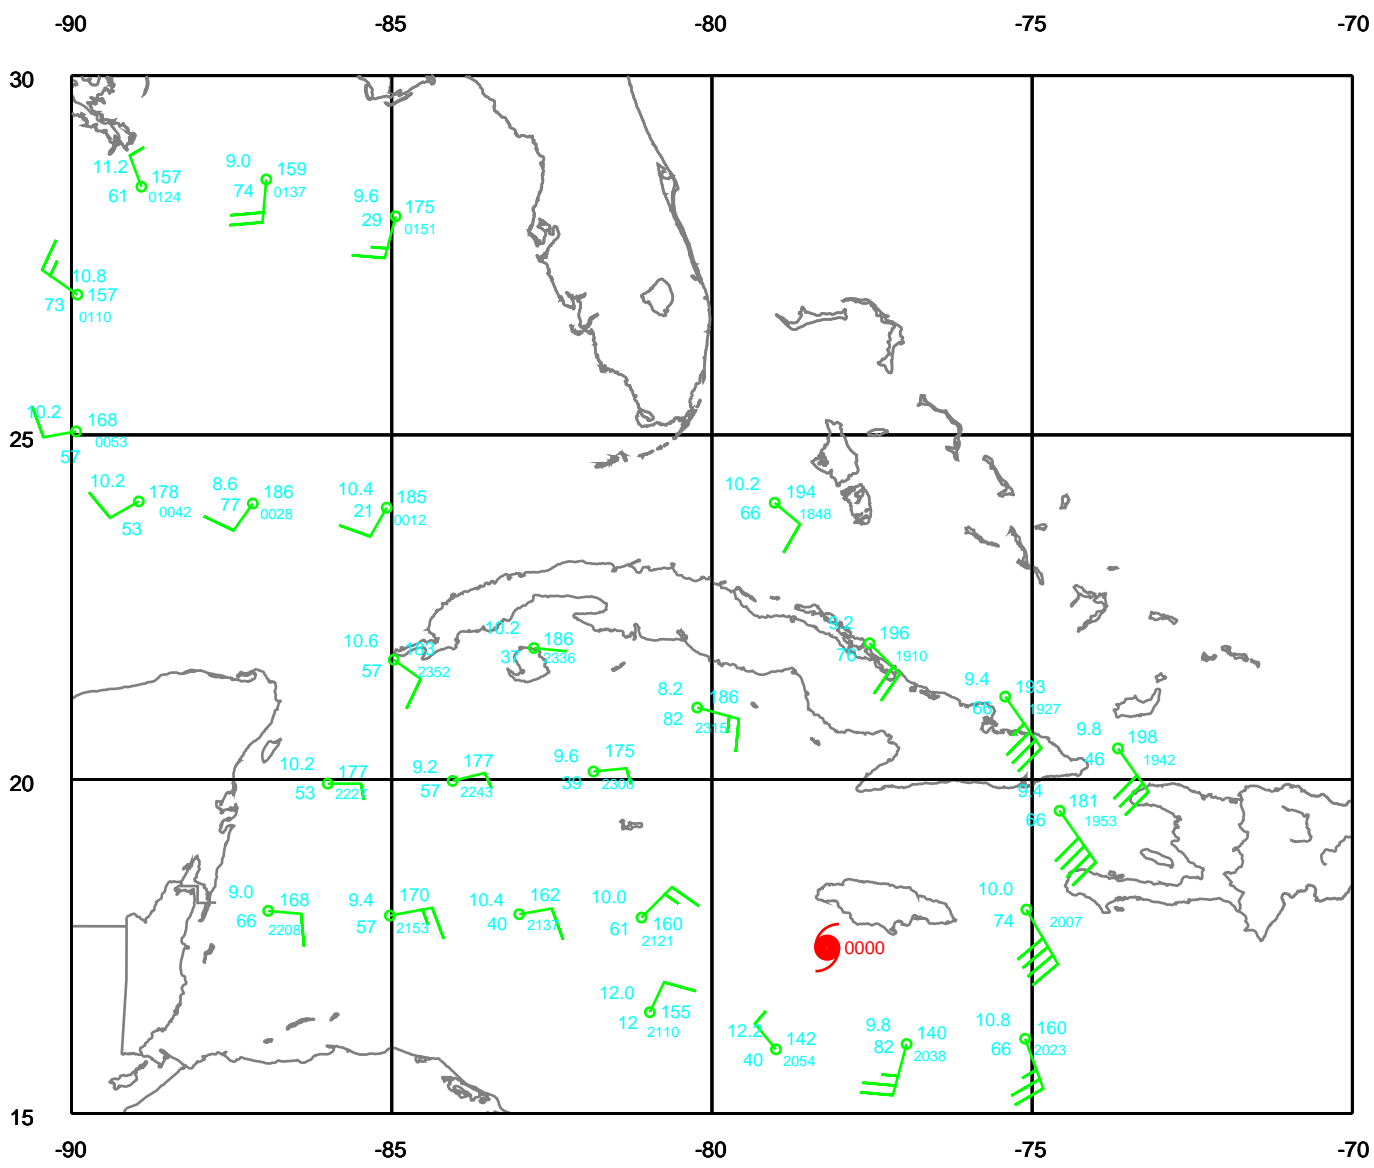

CHARLEY

700 mb

Date: 040811
Time: 18-30 UTC

EARTH RELATIVE