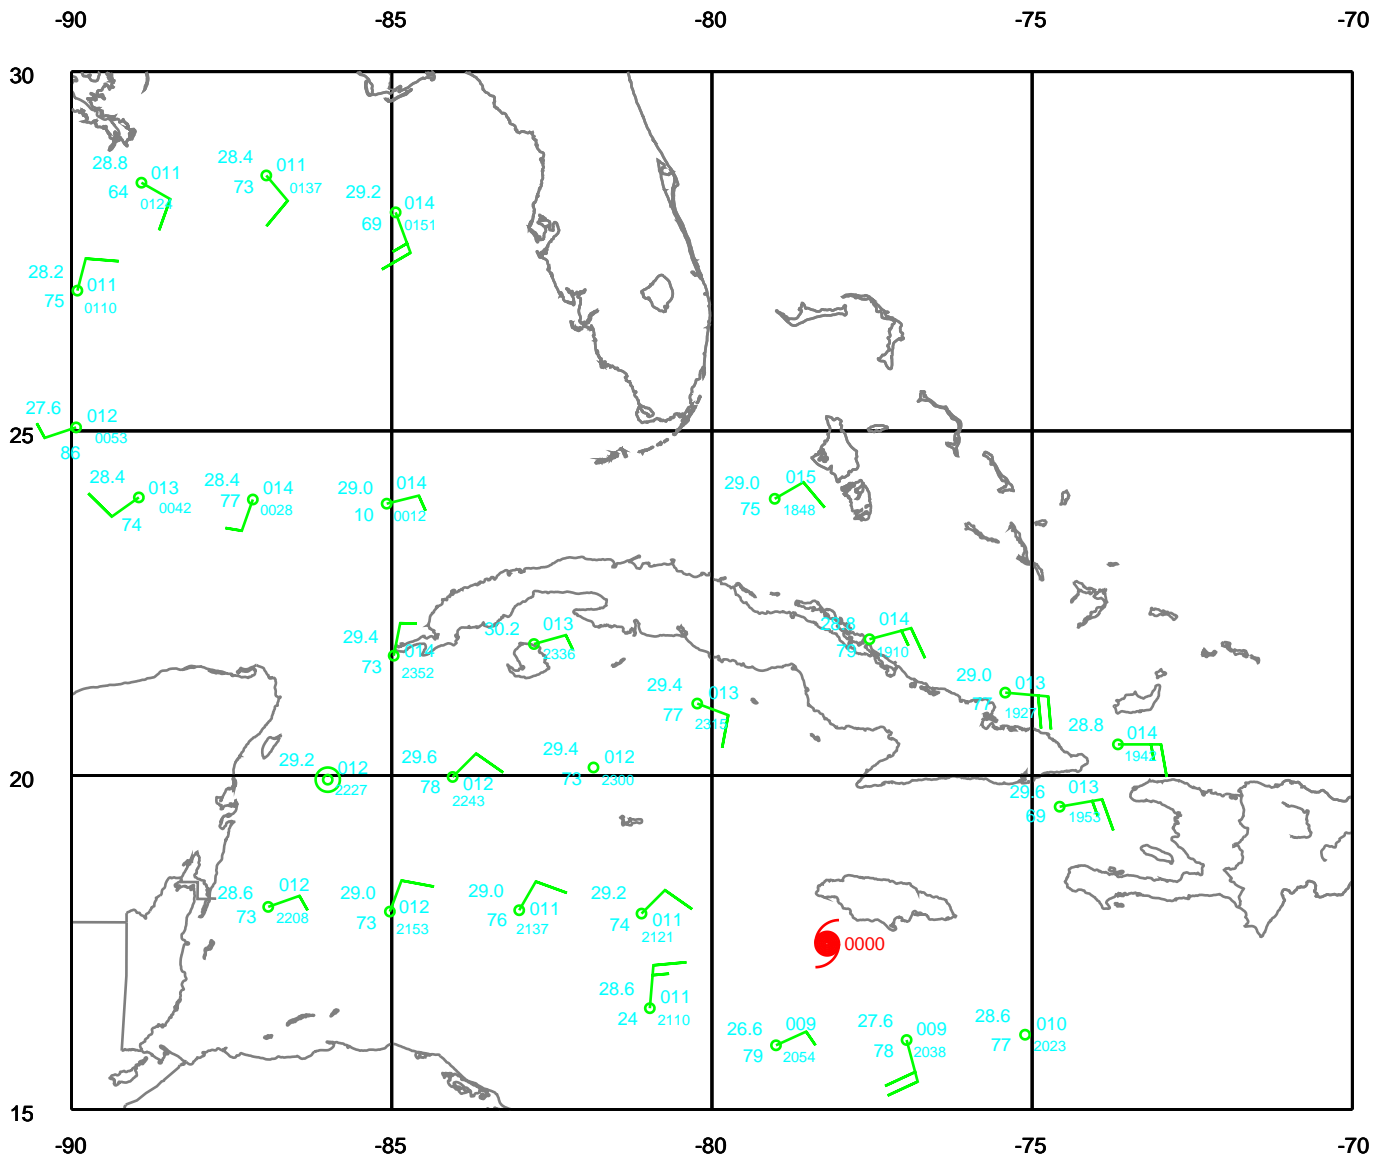

CHARLEY

Surface

Date: 040811
Time: 18-30 UTC

EARTH RELATIVE