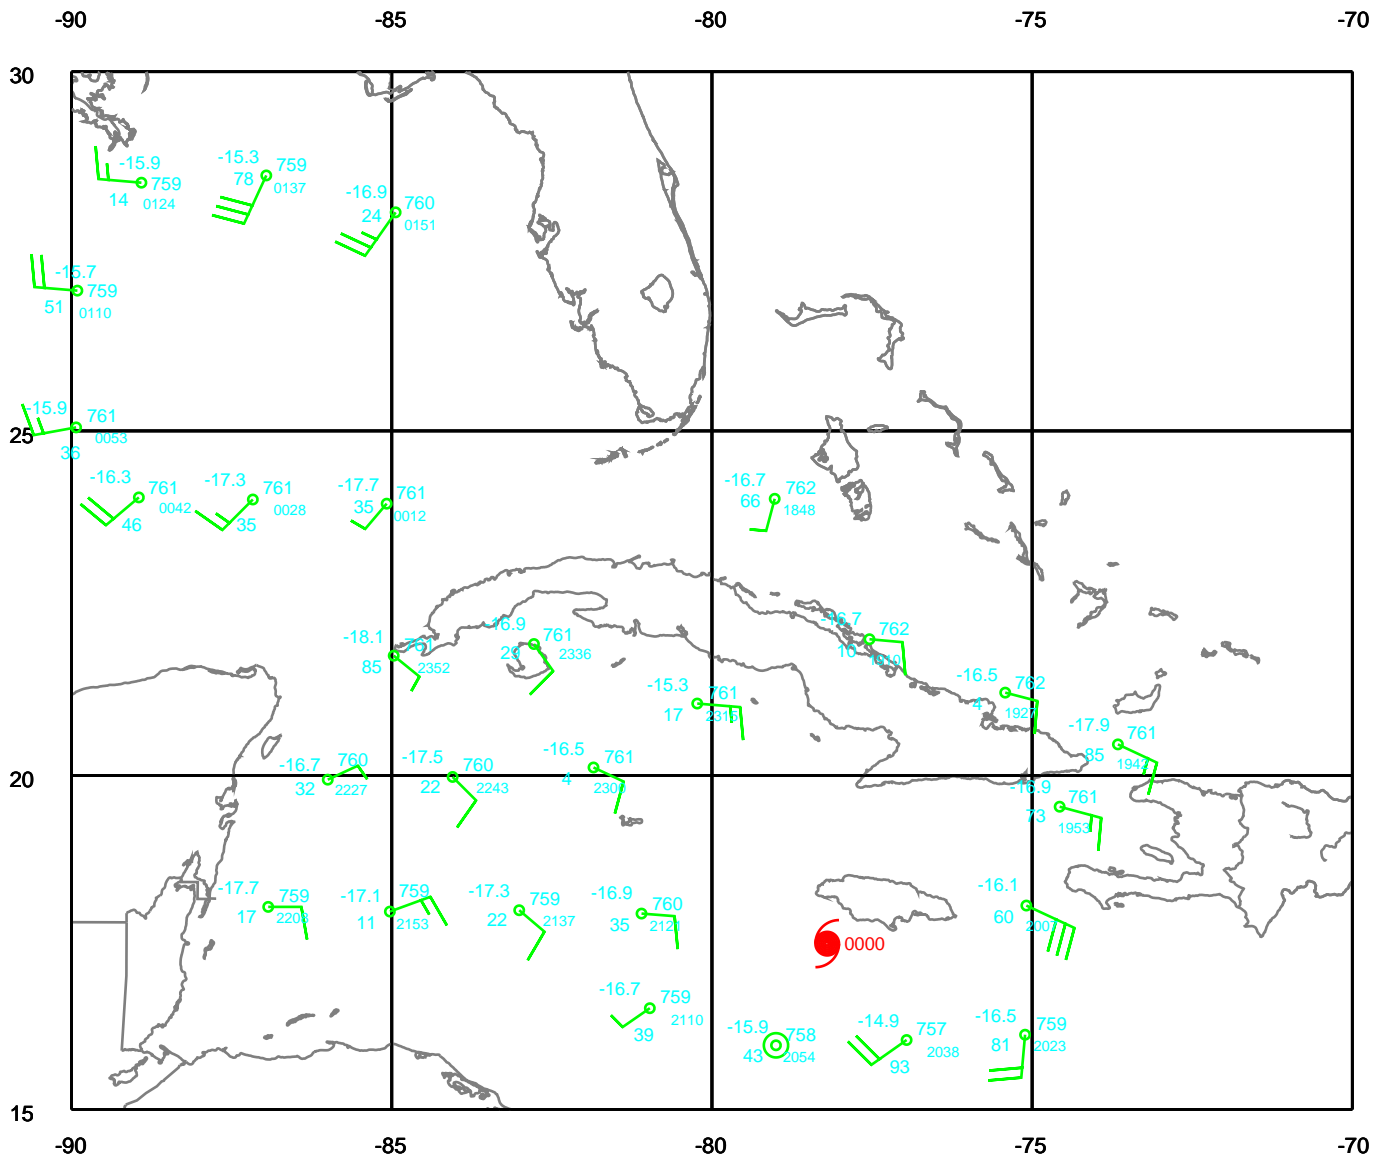

CHARLEY

400 mb

Date: 040811
Time: 18-30 UTC

EARTH RELATIVE