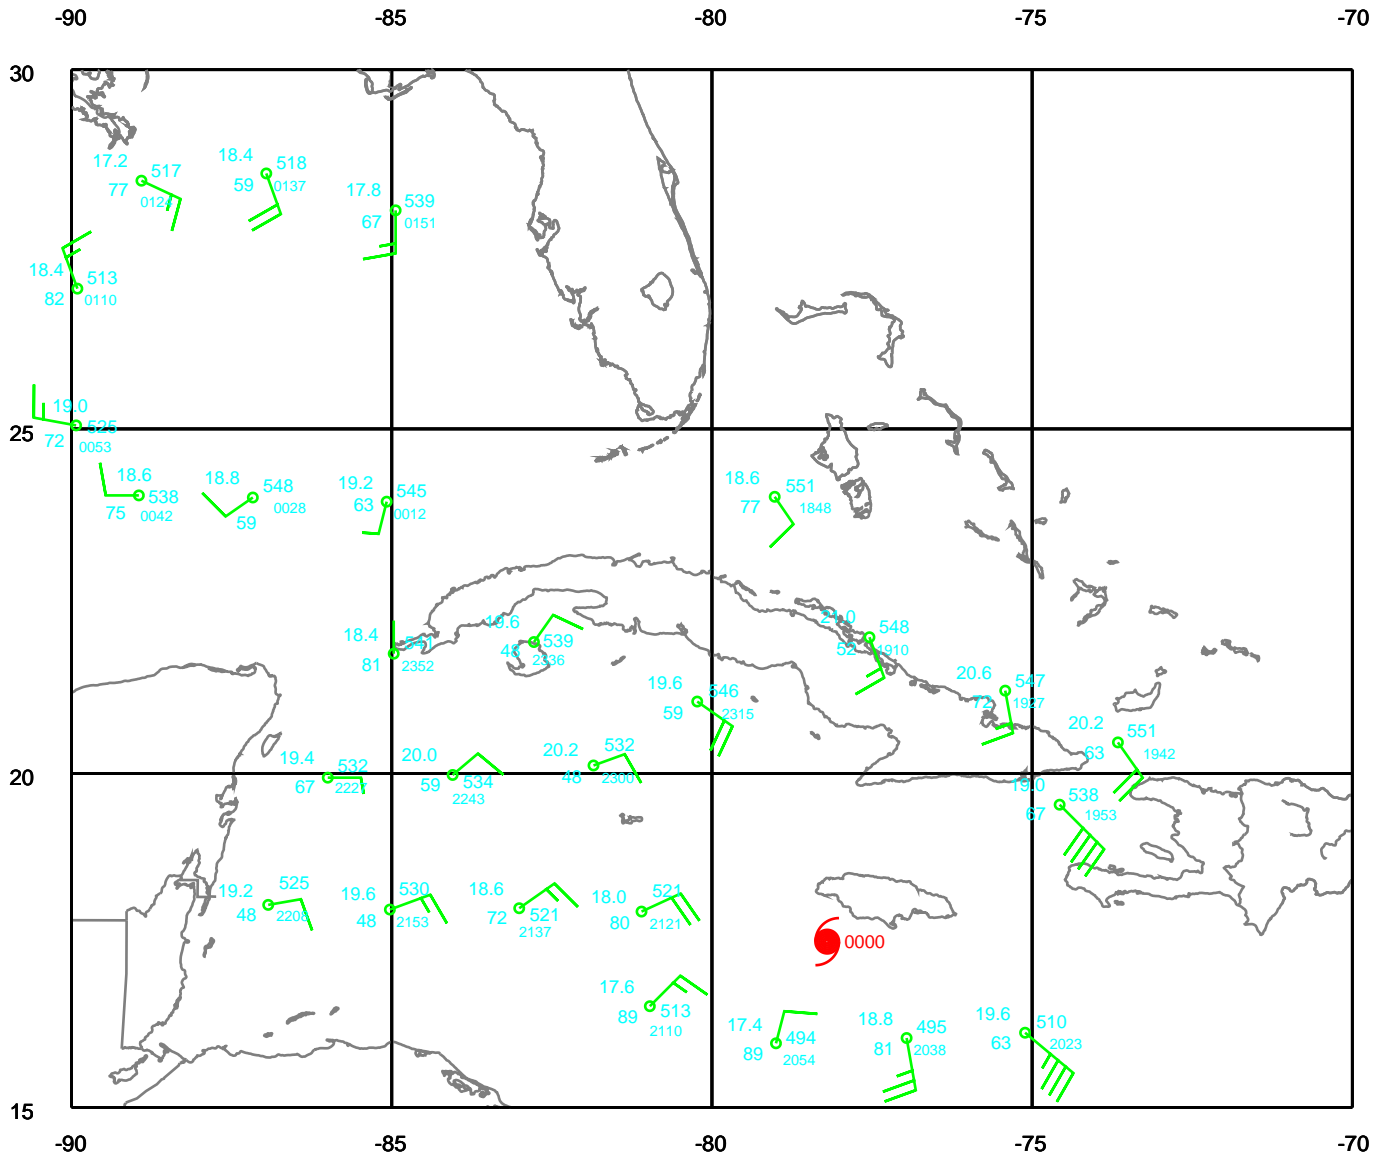

CHARLEY

850 mb

Date: 040811
Time: 18-30 UTC

EARTH RELATIVE