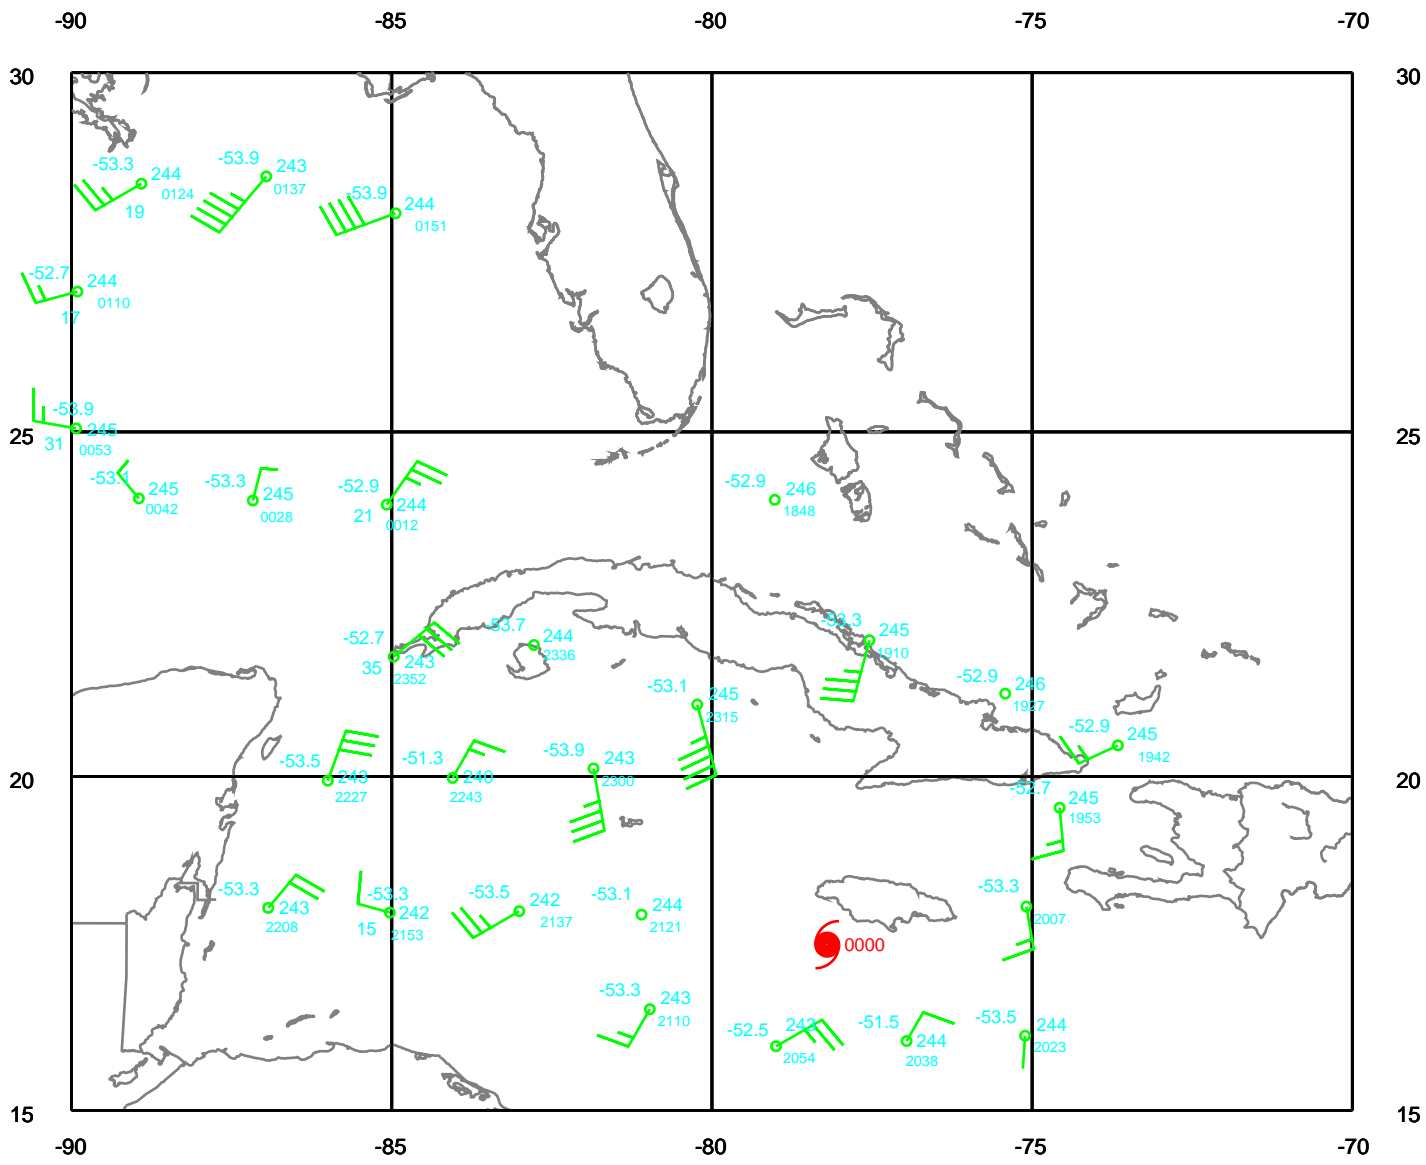

CHARLEY

200 mb

Date: 040811
Time: 18-30 UTC

EARTH RELATIVE