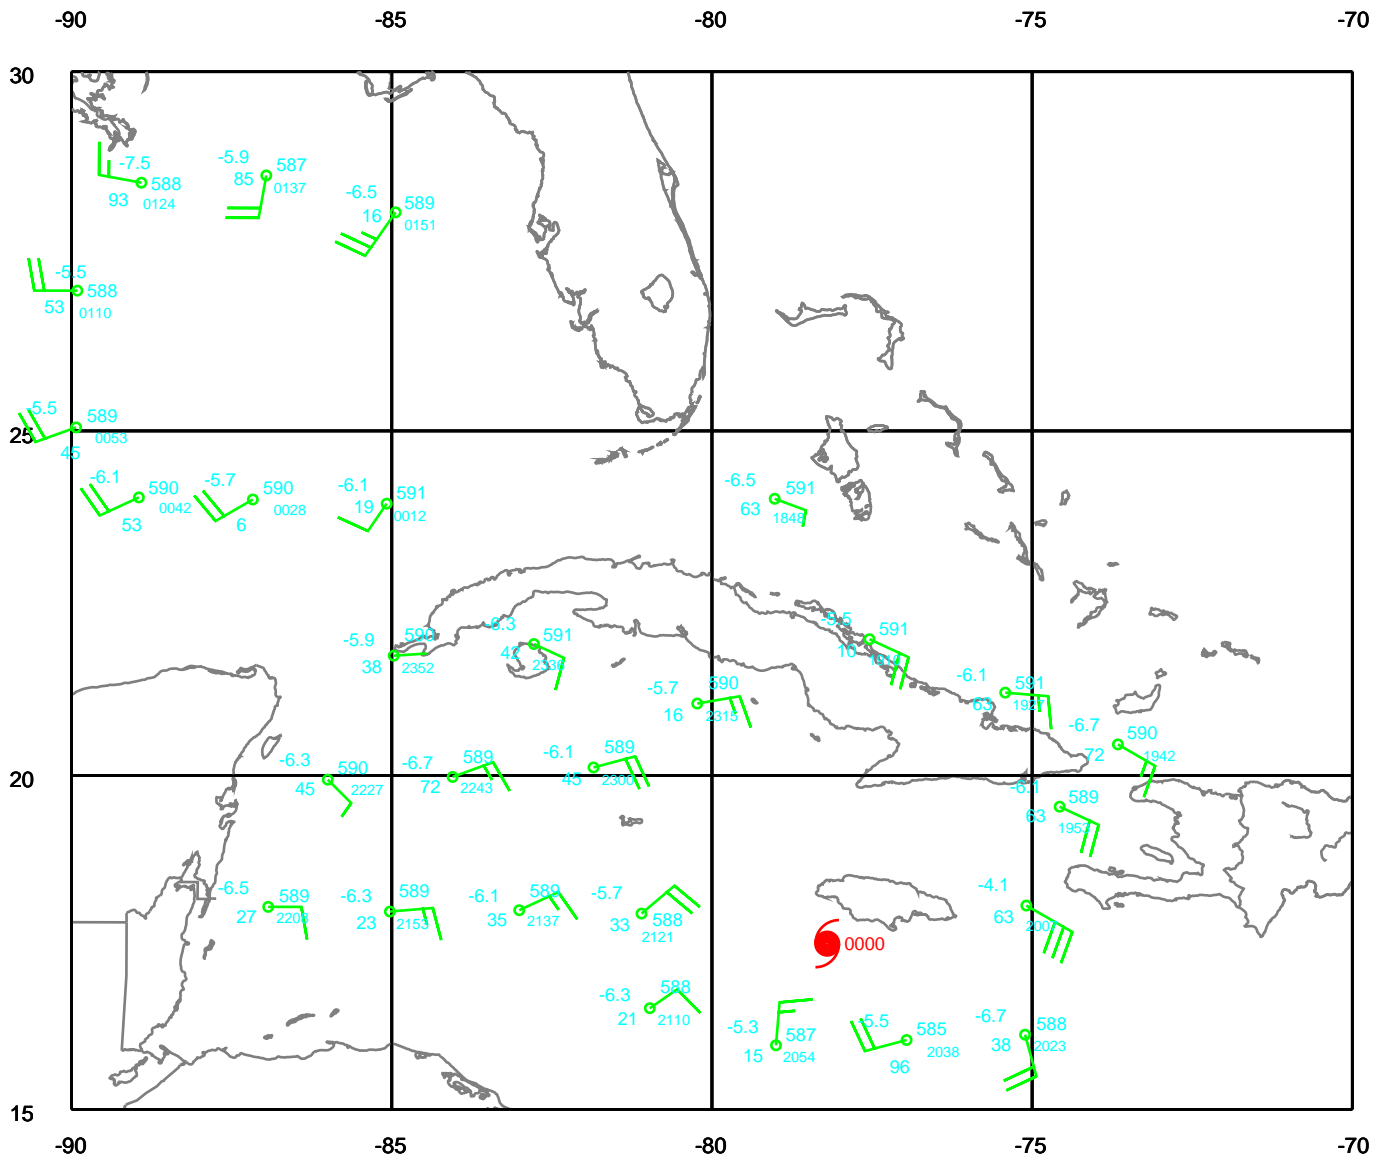

CHARLEY

500 mb

Date: 040811
Time: 18-30 UTC

EARTH RELATIVE