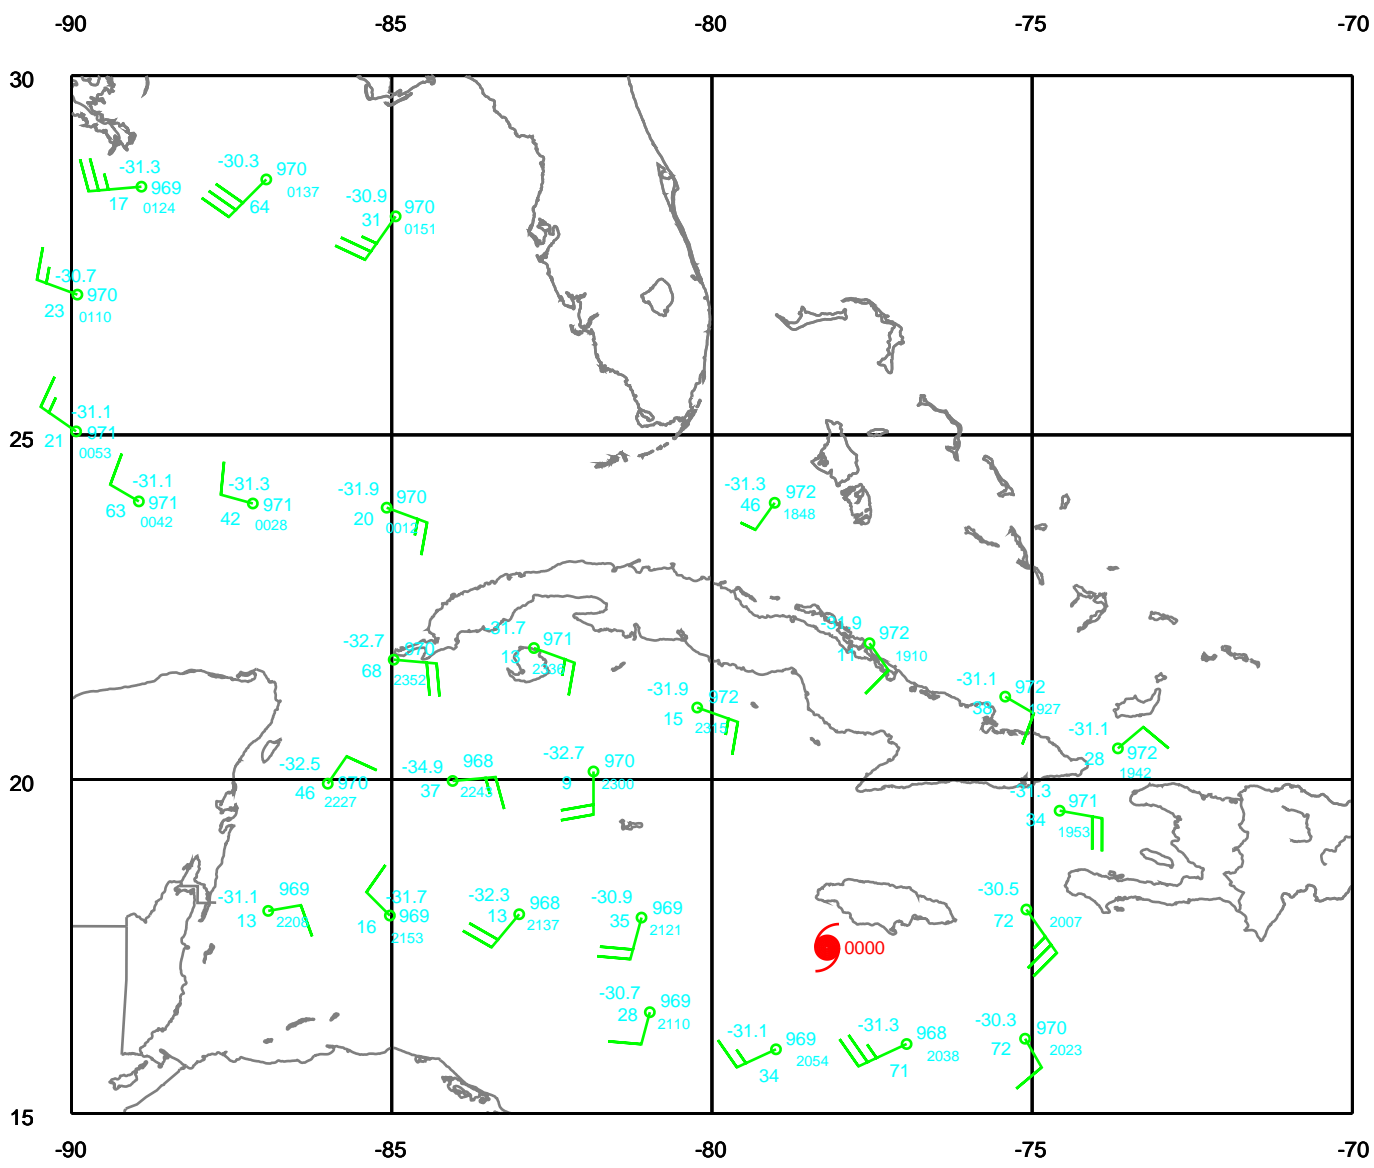

CHARLEY

300 mb

Date: 040811
Time: 18-30 UTC

EARTH RELATIVE