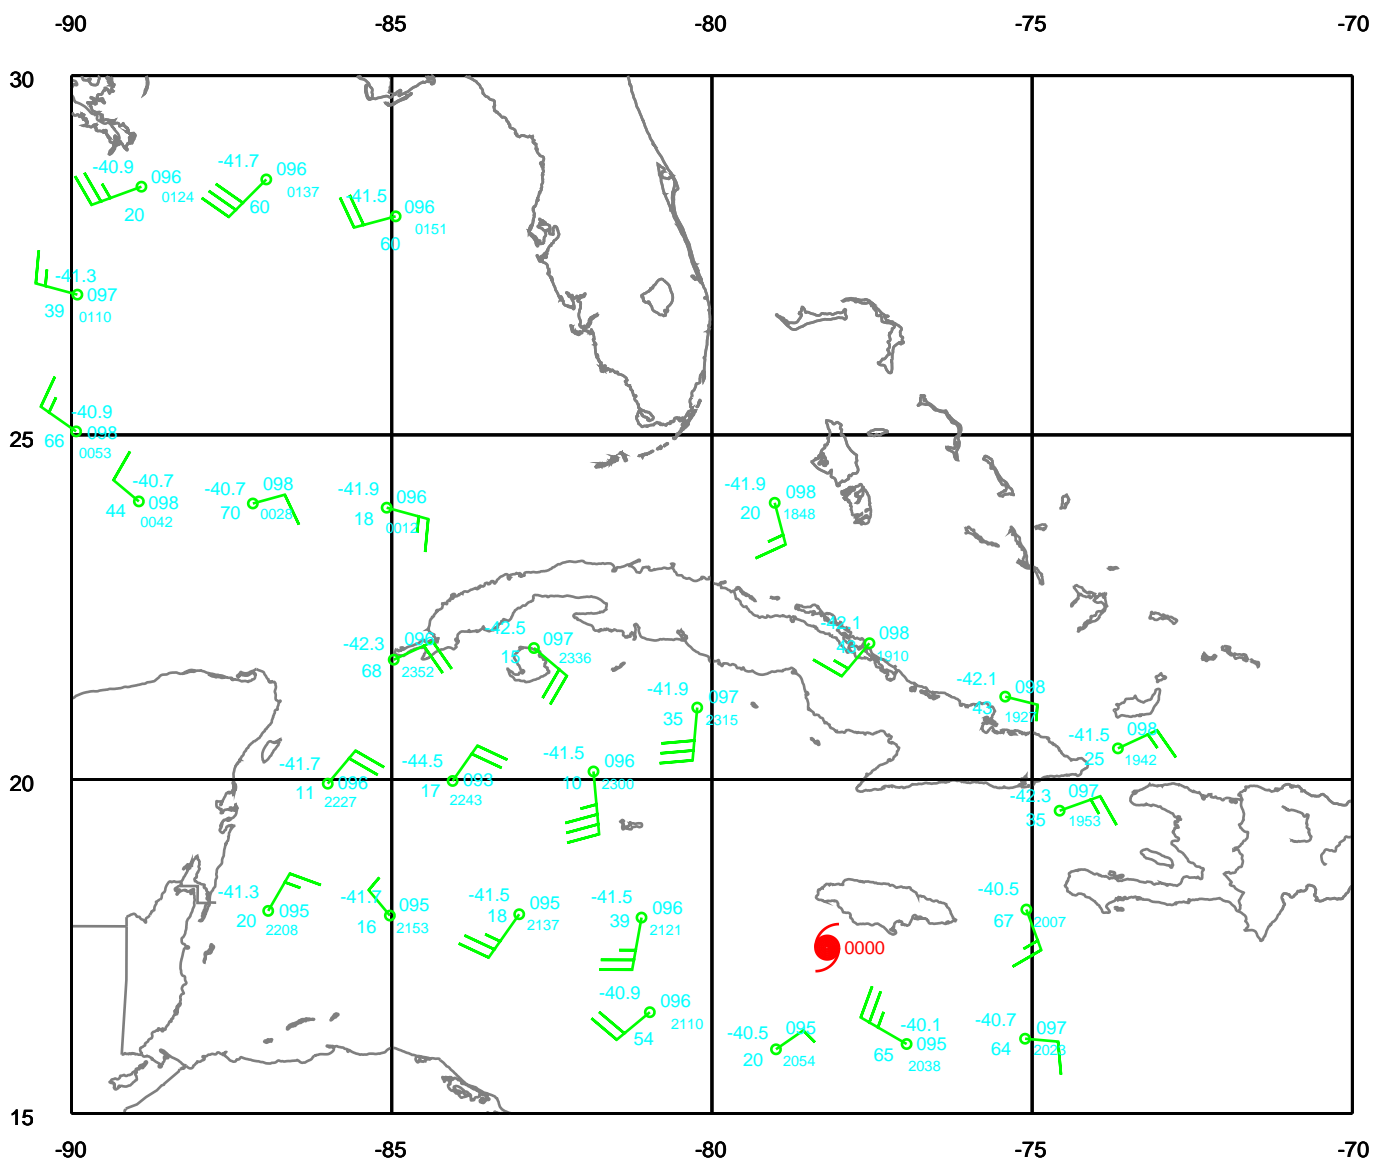

CHARLEY

250 mb

Date: 040811
Time: 18-30 UTC

EARTH RELATIVE