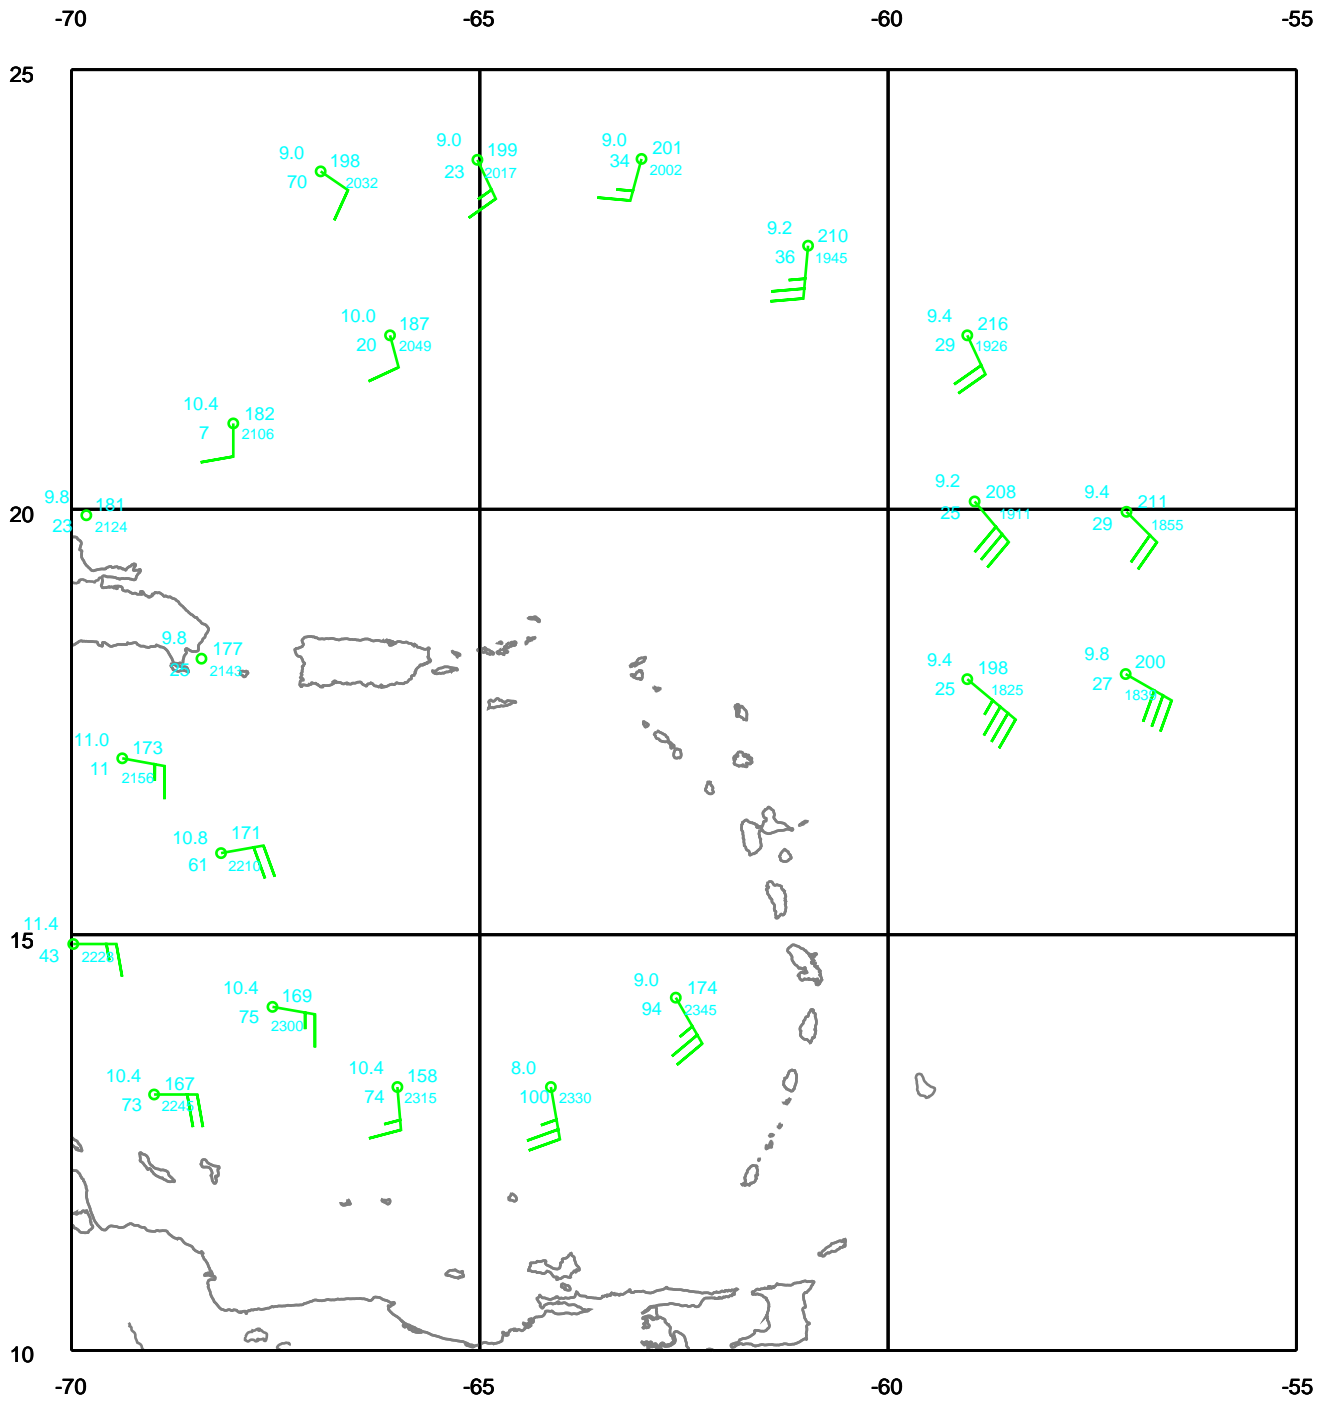

TD02

250 mb

Date: 040804
Time: 18-30 UTC

EARTH RELATIVE

TD02

300 mb

Date: 040804
Time: 18-30 UTC

EARTH RELATIVE

TD02

400 mb

Date: 040804
Time: 18-30 UTC

EARTH RELATIVE

TD02

500 mb

Date: 040804
Time: 18-30 UTC

EARTH RELATIVE

TD02

700 mb

Date: 040804
Time: 18-30 UTC

EARTH RELATIVE

TD02

850 mb

Date: 040804
Time: 18-30 UTC

EARTH RELATIVE

TD02

925 mb

Date: 040804
Time: 18-30 UTC

EARTH RELATIVE

TD02

Surface

Date: 040804
Time: 18-30 UTC

EARTH RELATIVE