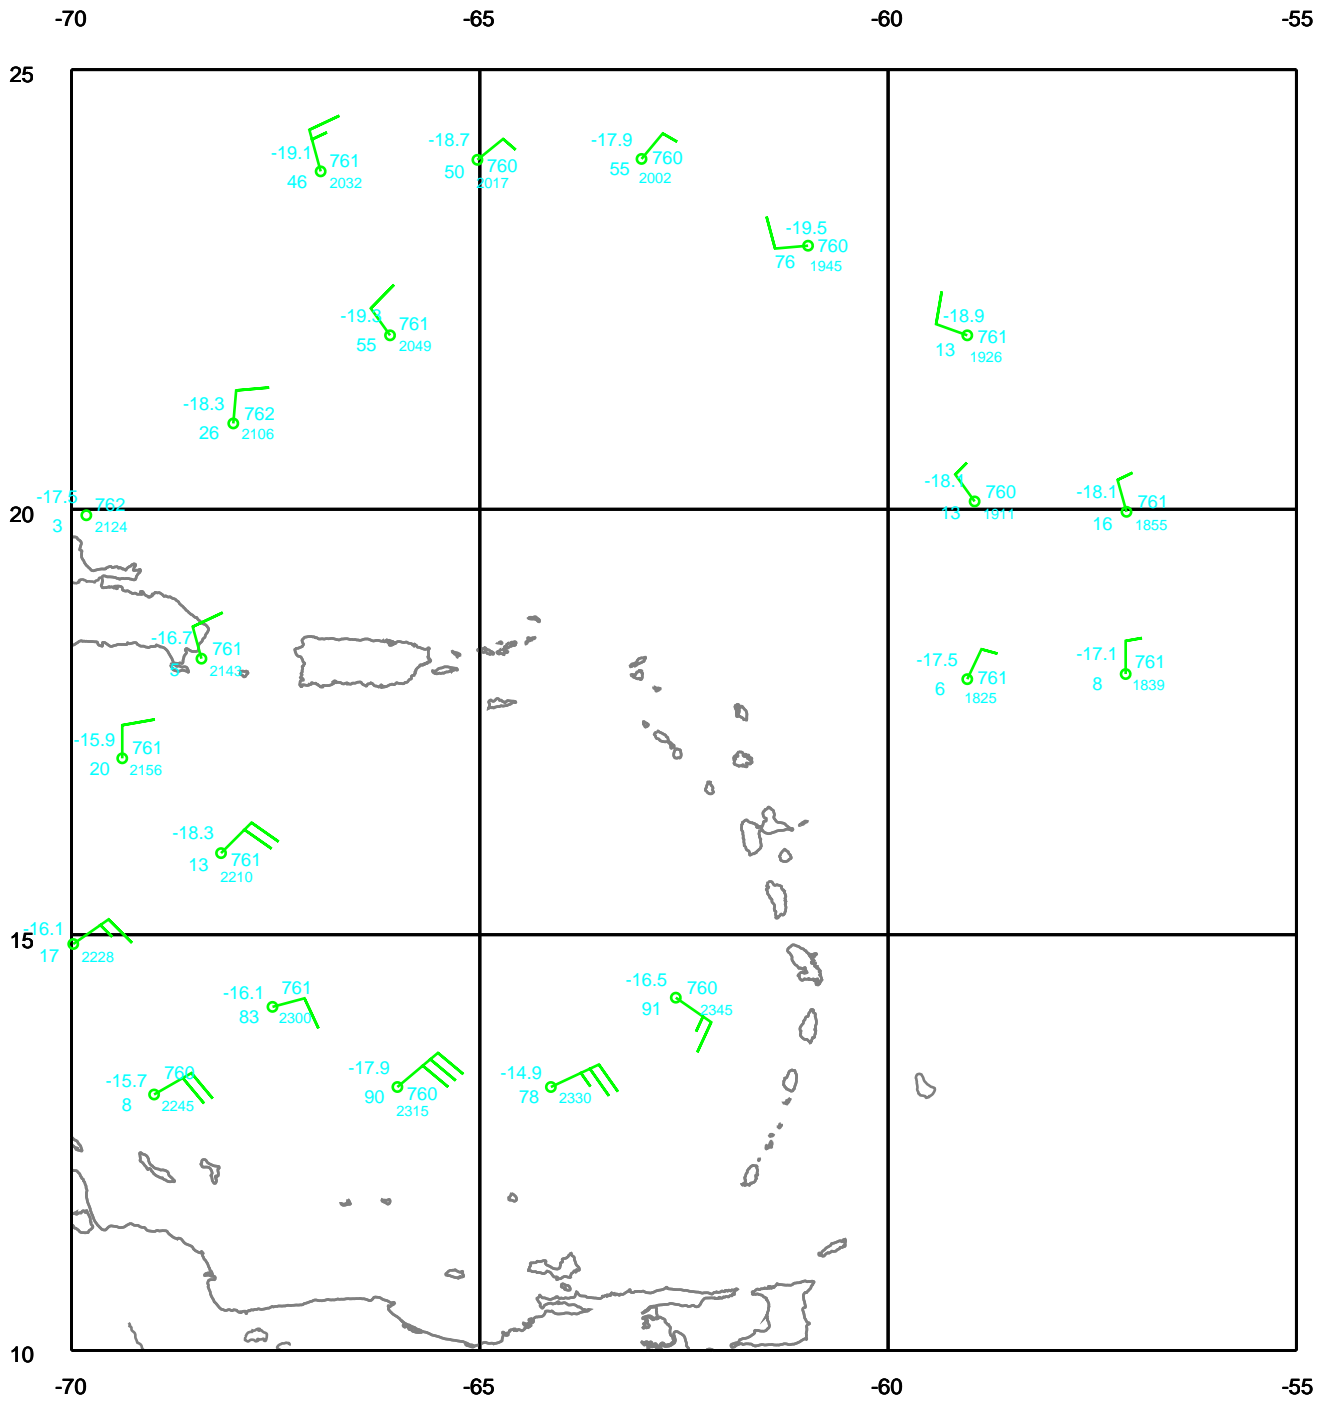

TD02

150 mb

Date: 040804
Time: 18-30 UTC

EARTH RELATIVE

TD02

200 mb

Date: 040804
Time: 18-30 UTC

EARTH RELATIVE

TD02

250 mb

Date: 040804
Time: 18-30 UTC

EARTH RELATIVE

TD02

300 mb

Date: 040804
Time: 18-30 UTC

EARTH RELATIVE

TD02

700 mb

Date: 040804
Time: 18-30 UTC

EARTH RELATIVE

TD02

850 mb

Date: 040804
Time: 18-30 UTC

EARTH RELATIVE

TD02

925 mb

Date: 040804
Time: 18-30 UTC

EARTH RELATIVE

TD02

Surface

Date: 040804
Time: 18-30 UTC

EARTH RELATIVE