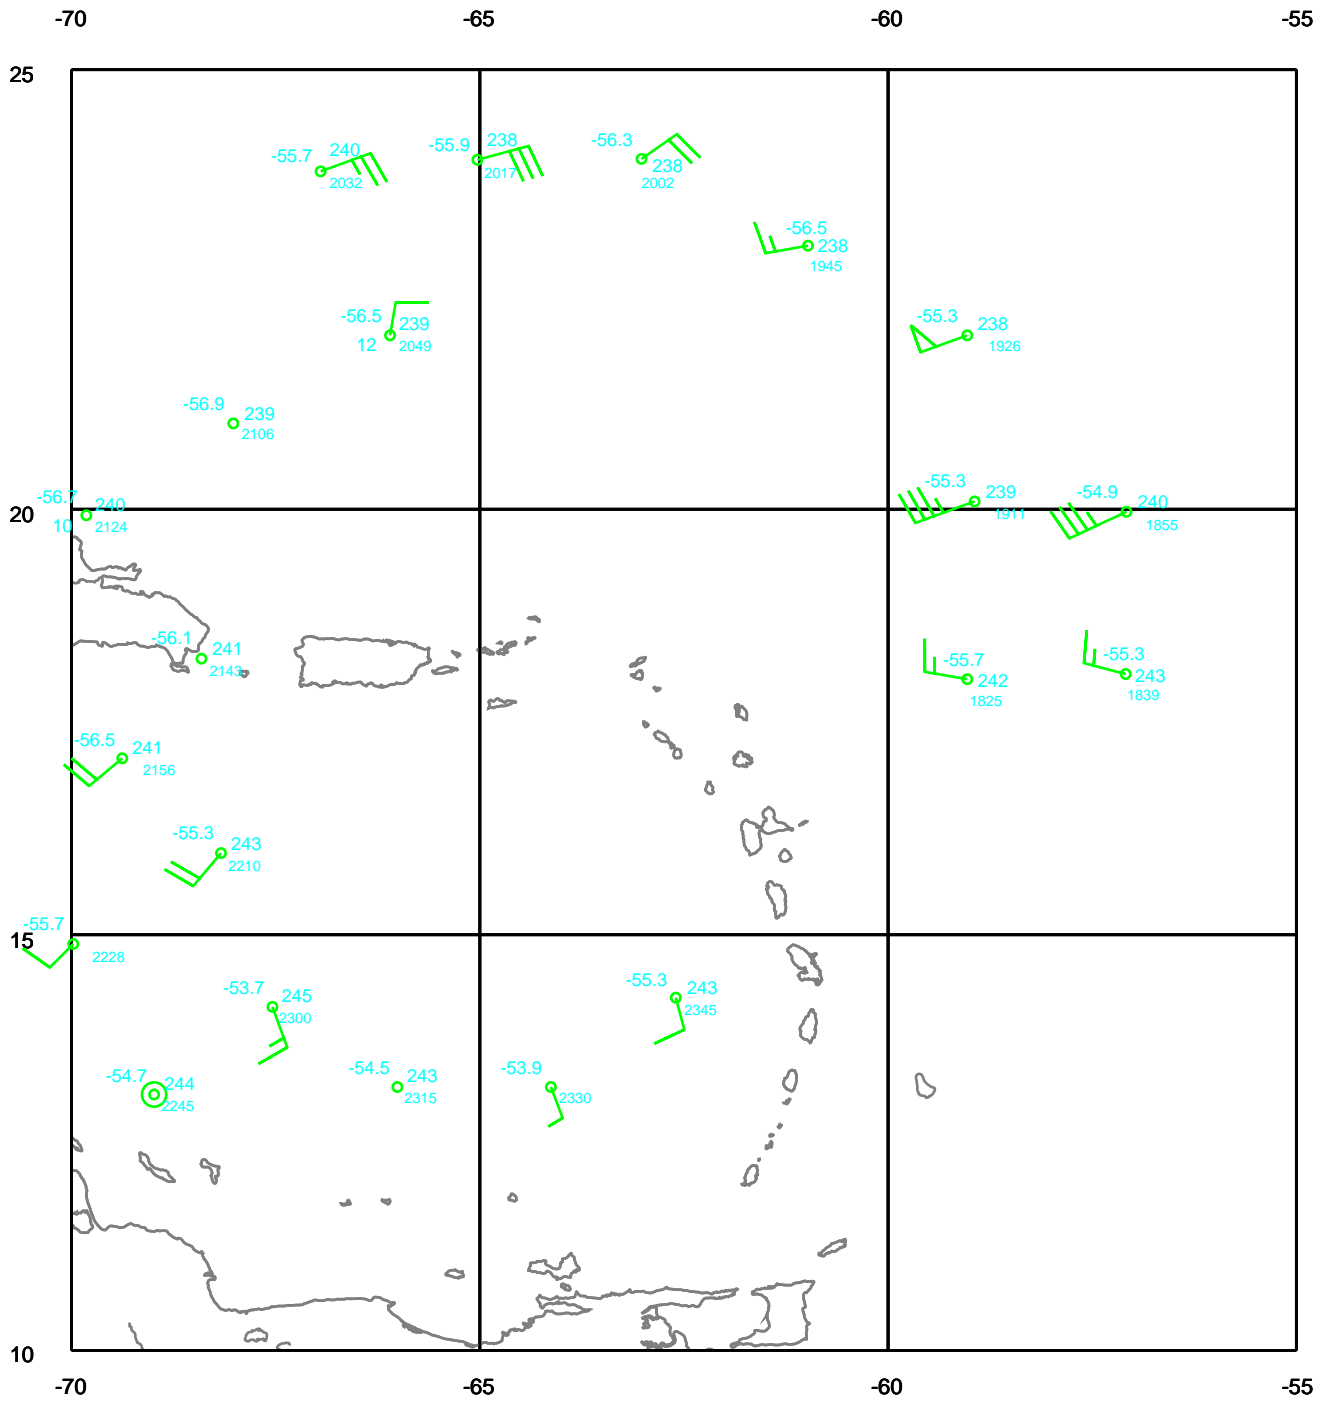

TD02

150 mb

Date: 040804
Time: 18-30 UTC

EARTH RELATIVE

TD02

200 mb

Date: 040804
Time: 18-30 UTC

EARTH RELATIVE

TD02

250 mb

Date: 040804
Time: 18-30 UTC

EARTH RELATIVE

TD02

300 mb

Date: 040804
Time: 18-30 UTC

EARTH RELATIVE

TD02

700 mb

Date: 040804
Time: 18-30 UTC

EARTH RELATIVE

TD02

850 mb

Date: 040804
Time: 18-30 UTC

EARTH RELATIVE

TD02

925 mb

Date: 040804
Time: 18-30 UTC

EARTH RELATIVE

TD02

Surface

Date: 040804
Time: 18-30 UTC

EARTH RELATIVE