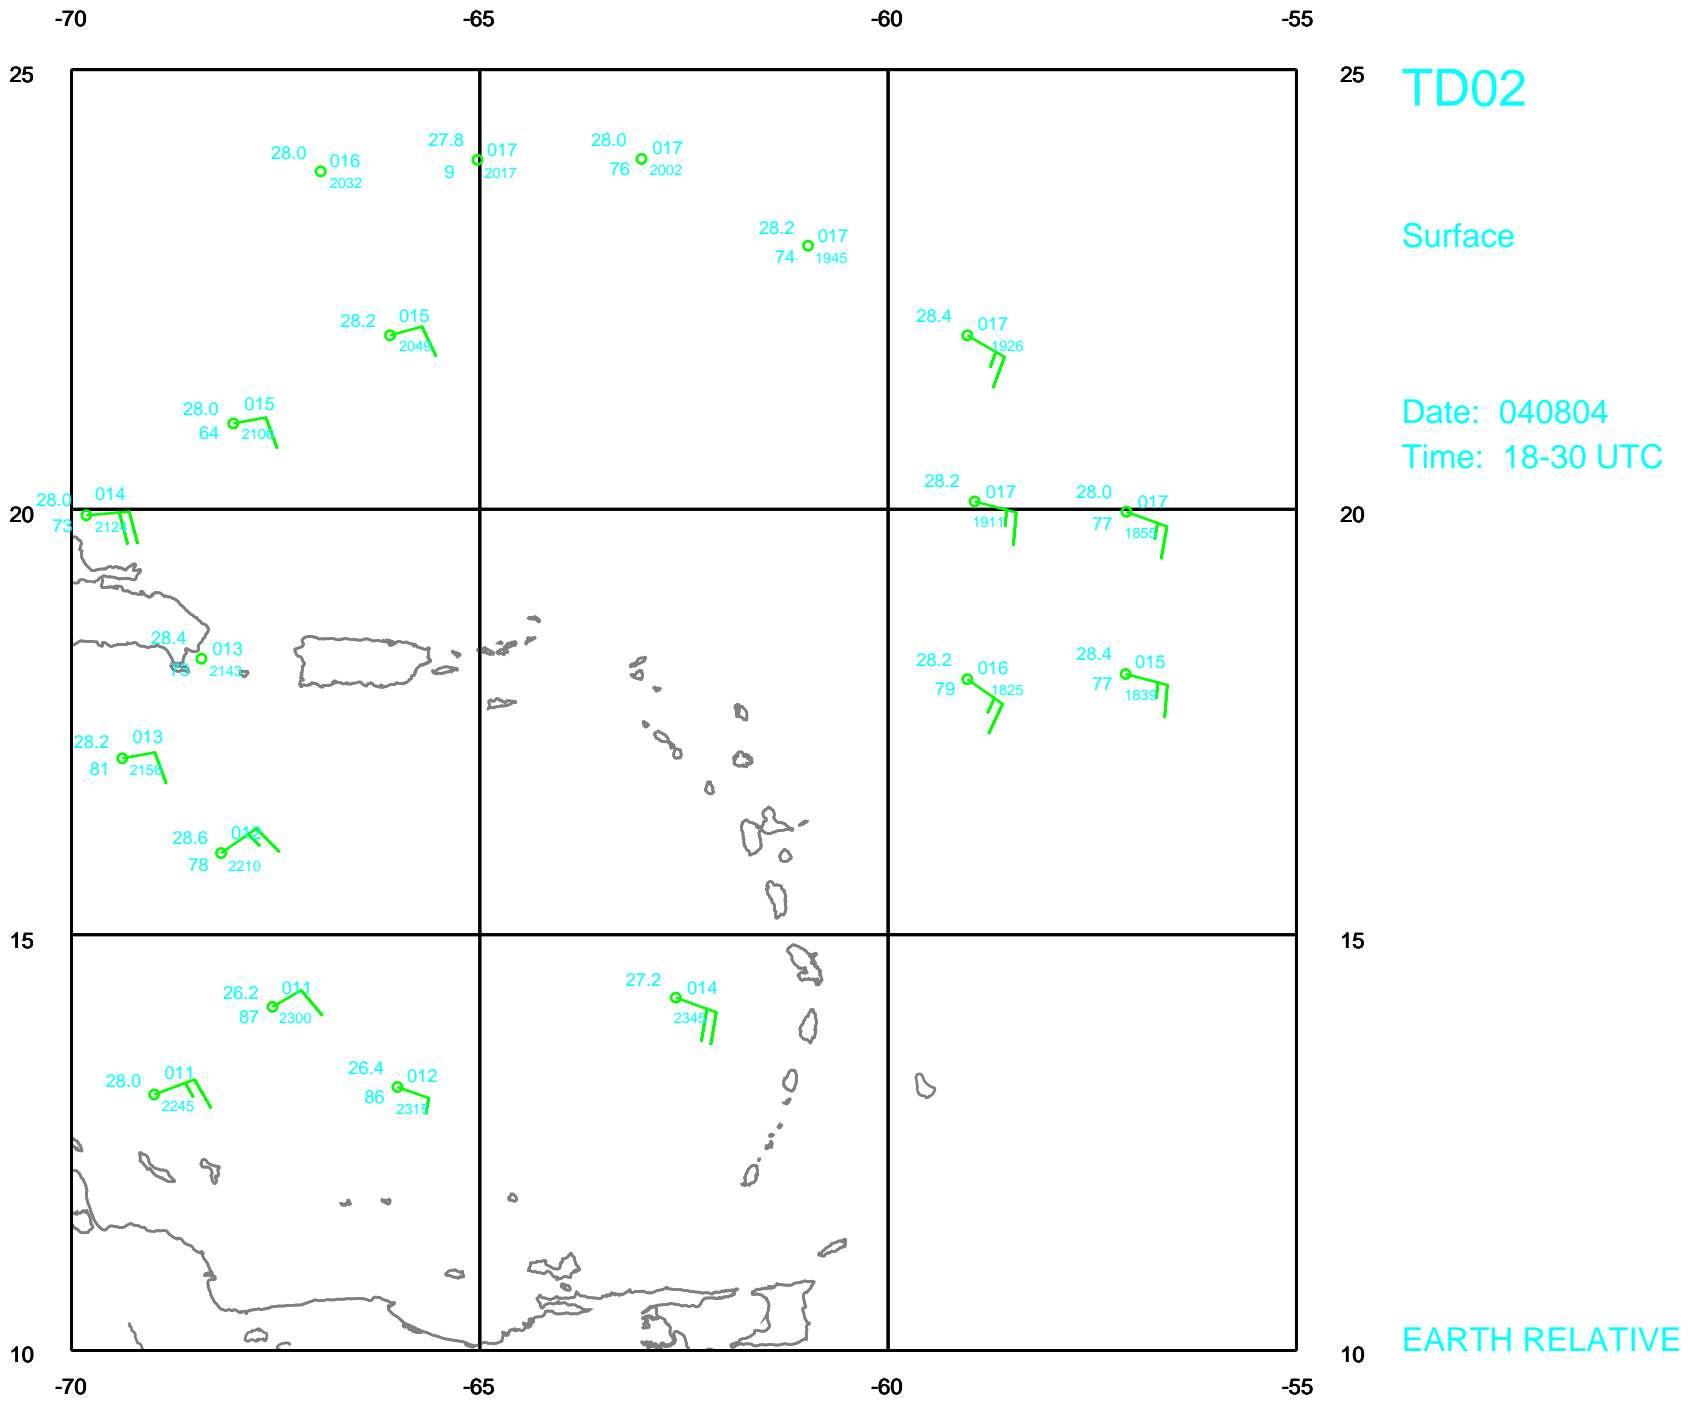

TD02

150 mb

Date: 040804
Time: 18-30 UTC

EARTH RELATIVE

TD02

200 mb

Date: 040804
Time: 18-30 UTC

EARTH RELATIVE

TD02

250 mb

Date: 040804
Time: 18-30 UTC

EARTH RELATIVE

TD02

300 mb

Date: 040804
Time: 18-30 UTC

EARTH RELATIVE

TD02

700 mb

Date: 040804
Time: 18-30 UTC

EARTH RELATIVE

TD02

850 mb

Date: 040804
Time: 18-30 UTC

EARTH RELATIVE

TD02

925 mb

Date: 040804
Time: 18-30 UTC

EARTH RELATIVE

TD02

Surface

Date: 040804
Time: 18-30 UTC

EARTH RELATIVE