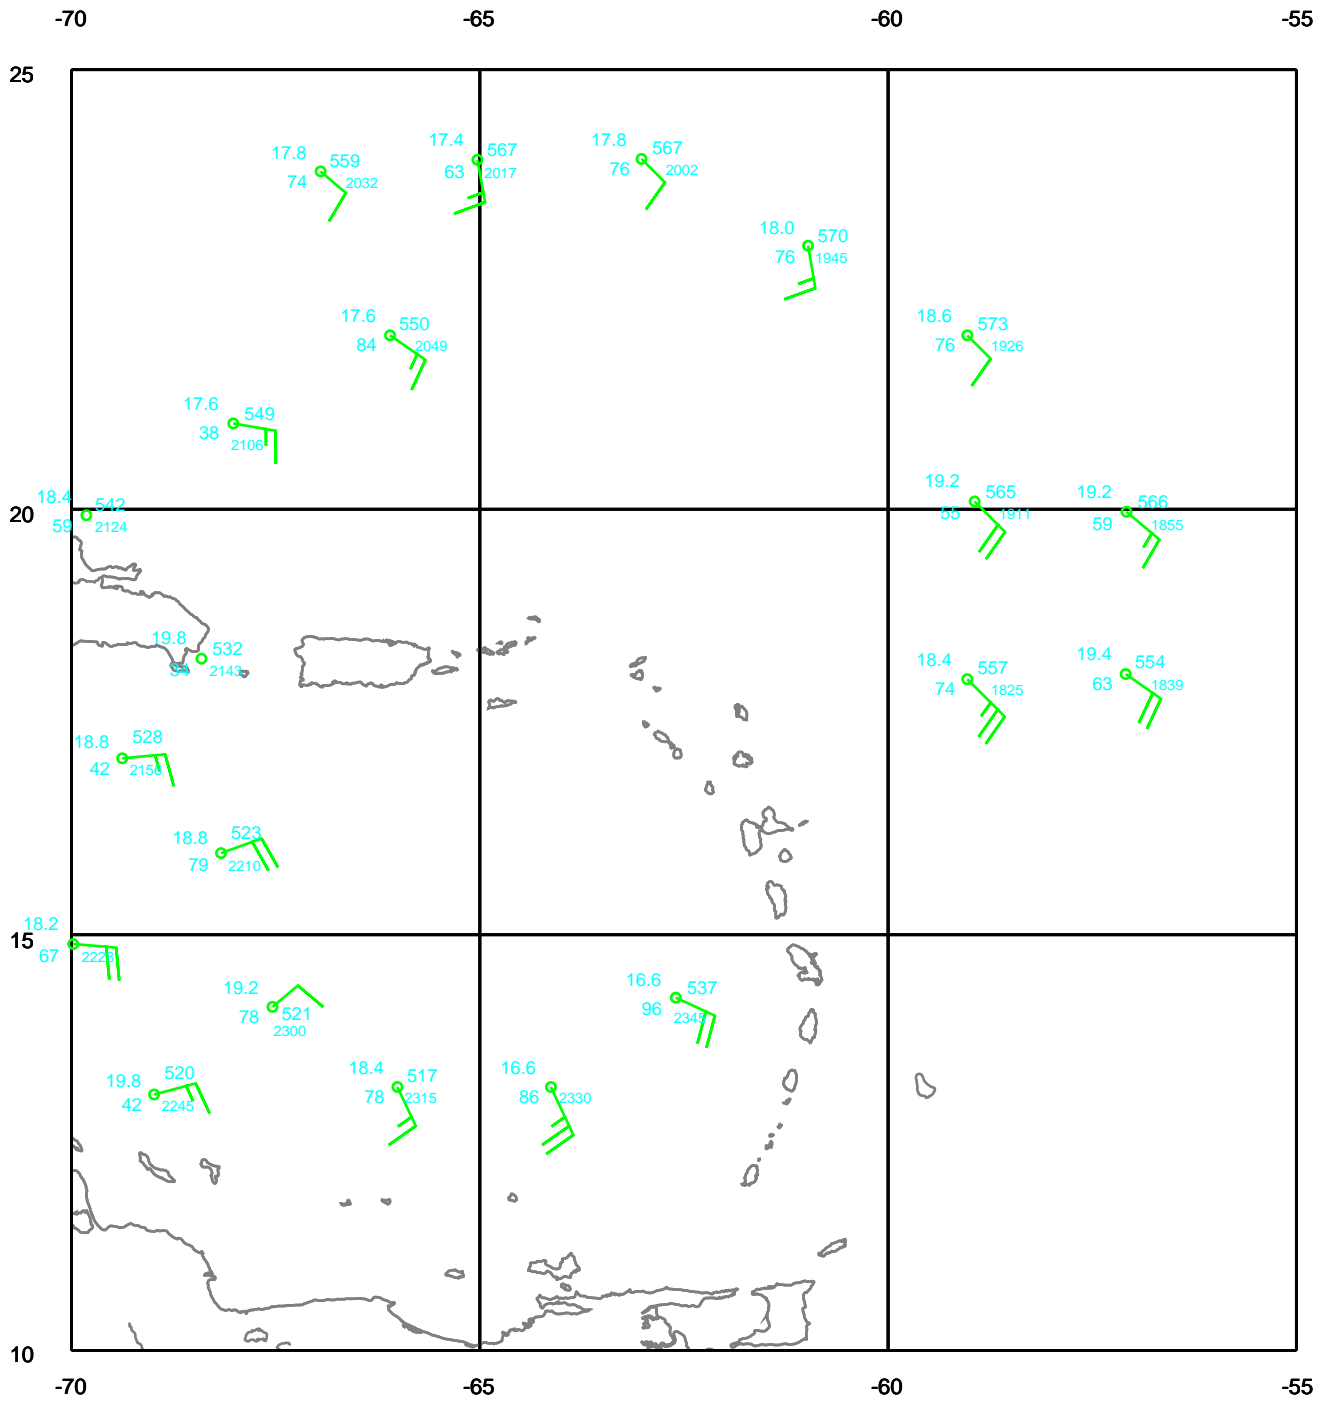

TD02

850 mb

Date: 040804
Time: 18-30 UTC

EARTH RELATIVE