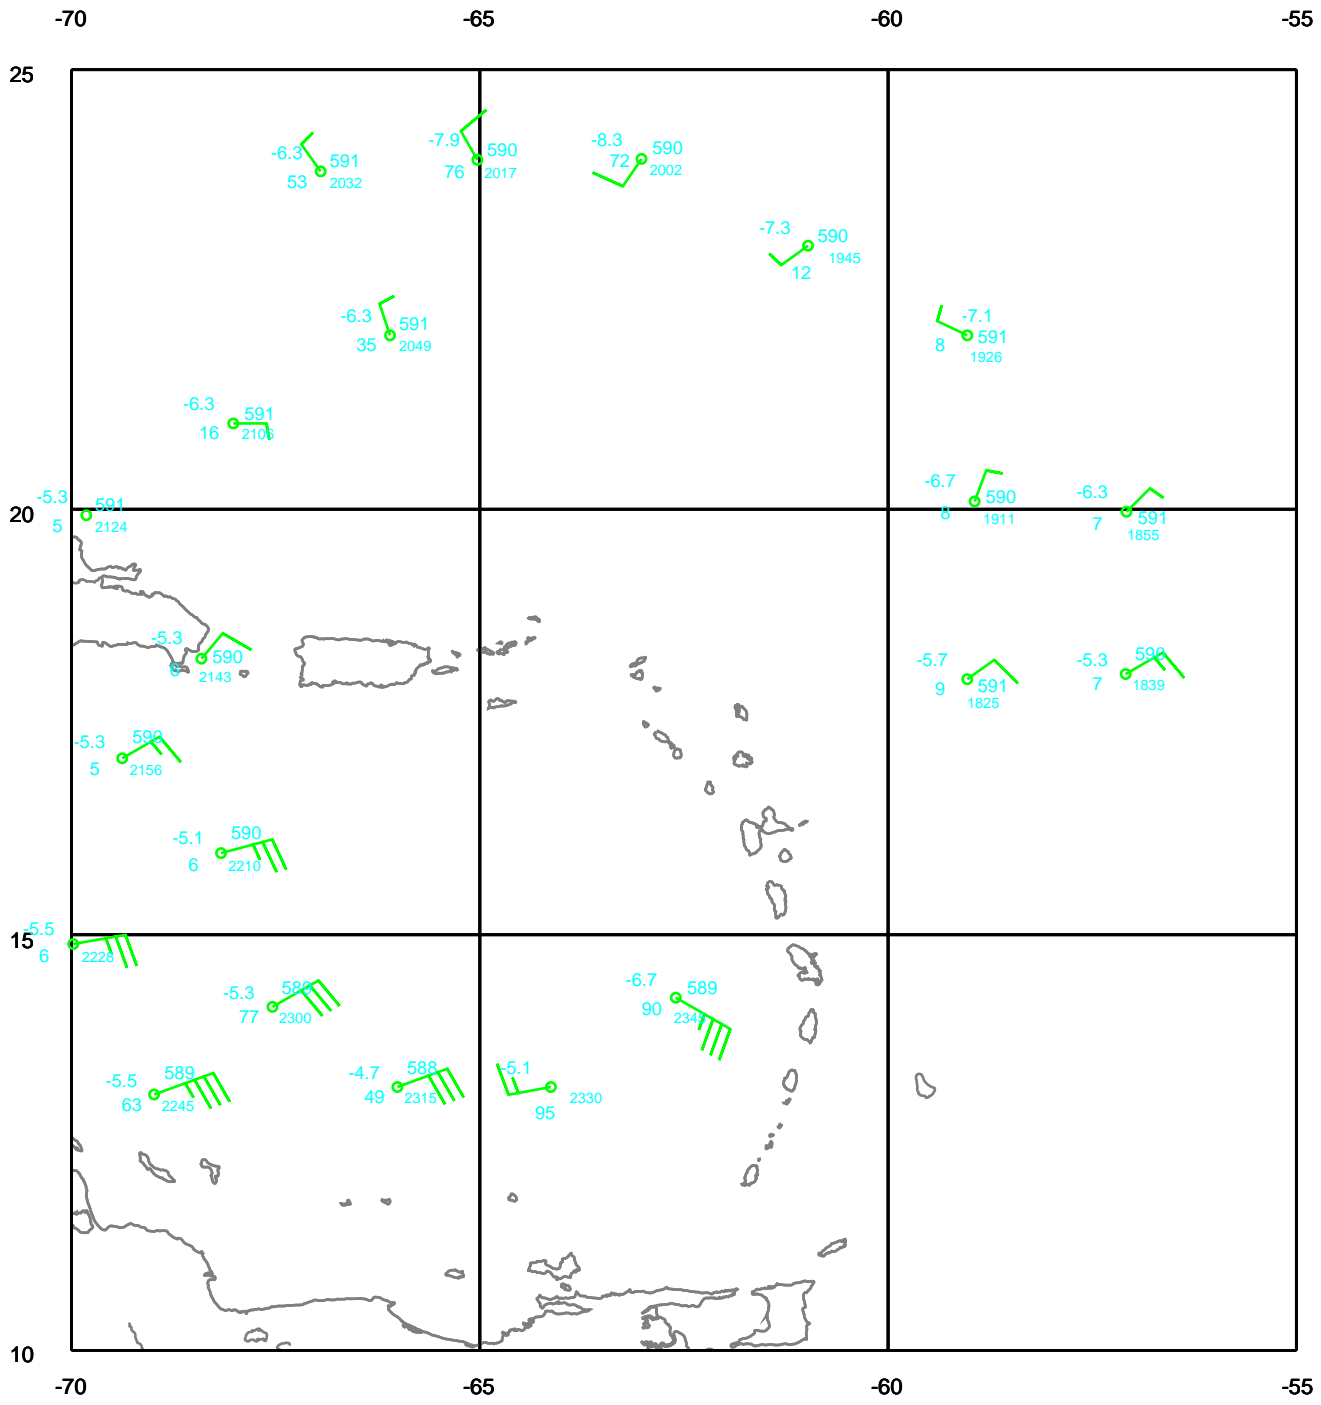

TD02

500 mb

Date: 040804
Time: 18-30 UTC

EARTH RELATIVE