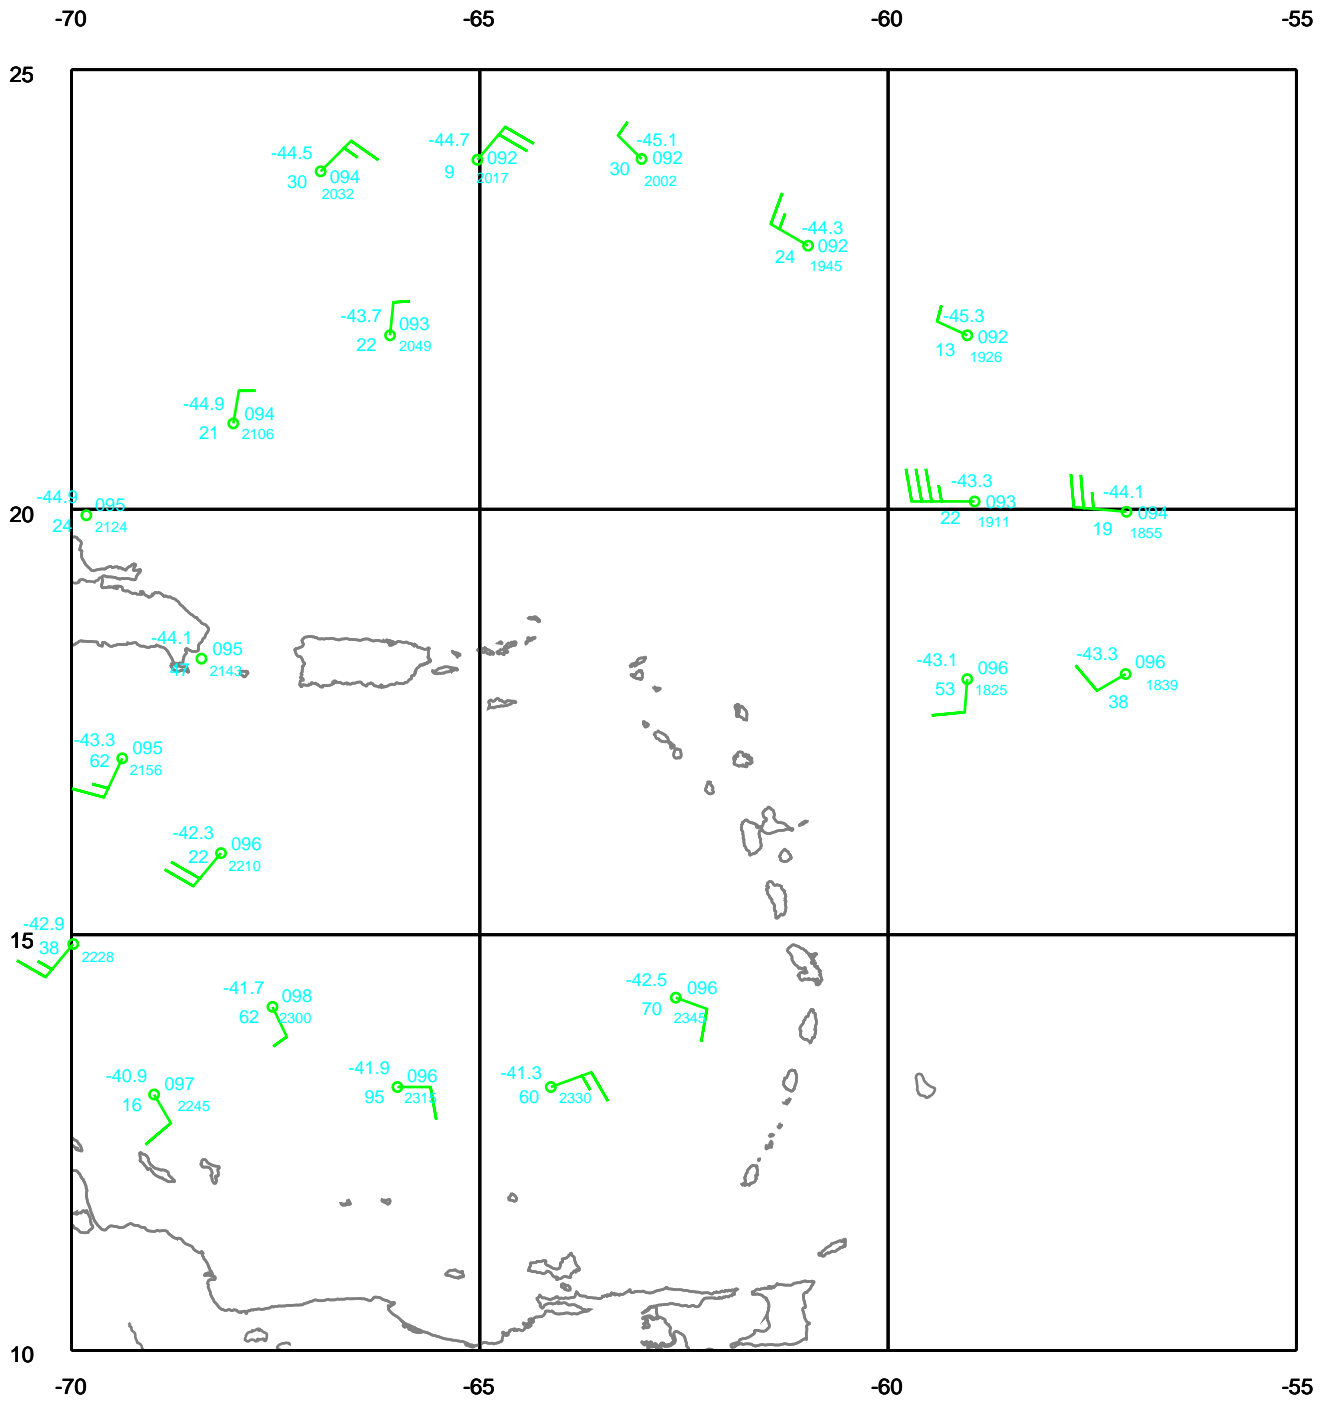

TD02

150 mb

Date: 040804
Time: 18-30 UTC

EARTH RELATIVE

TD02

200 mb

Date: 040804
Time: 18-30 UTC

EARTH RELATIVE

TD02

250 mb

Date: 040804
Time: 18-30 UTC

EARTH RELATIVE

TD02

300 mb

Date: 040804
Time: 18-30 UTC

EARTH RELATIVE

TD02

700 mb

Date: 040804
Time: 18-30 UTC

EARTH RELATIVE

TD02

850 mb

Date: 040804
Time: 18-30 UTC

EARTH RELATIVE

TD02

925 mb

Date: 040804
Time: 18-30 UTC

EARTH RELATIVE

TD02

Surface

Date: 040804
Time: 18-30 UTC

EARTH RELATIVE