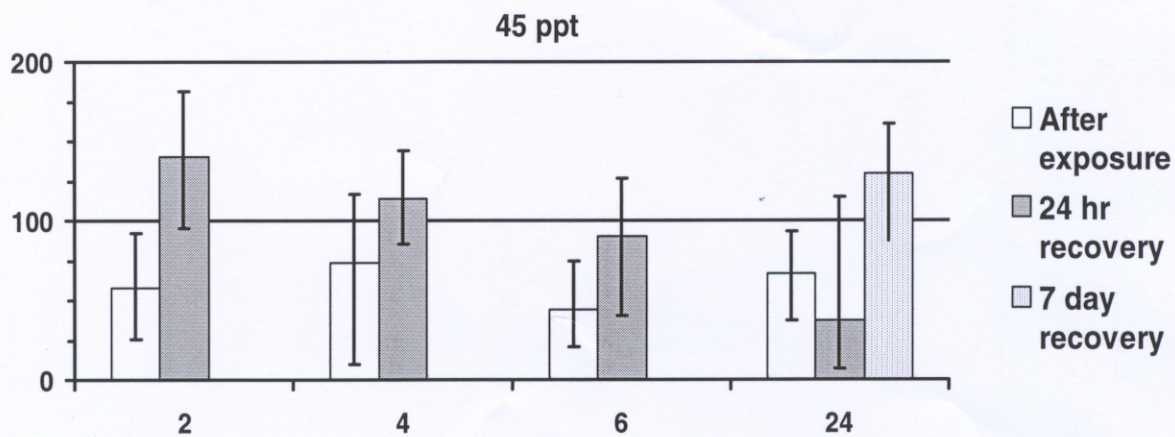

Relative Photosynthesis

Hours of Exposure

Salinity (ppt)

Ambient

Relative Photosynthesis

Duration of Exposure (hrs)