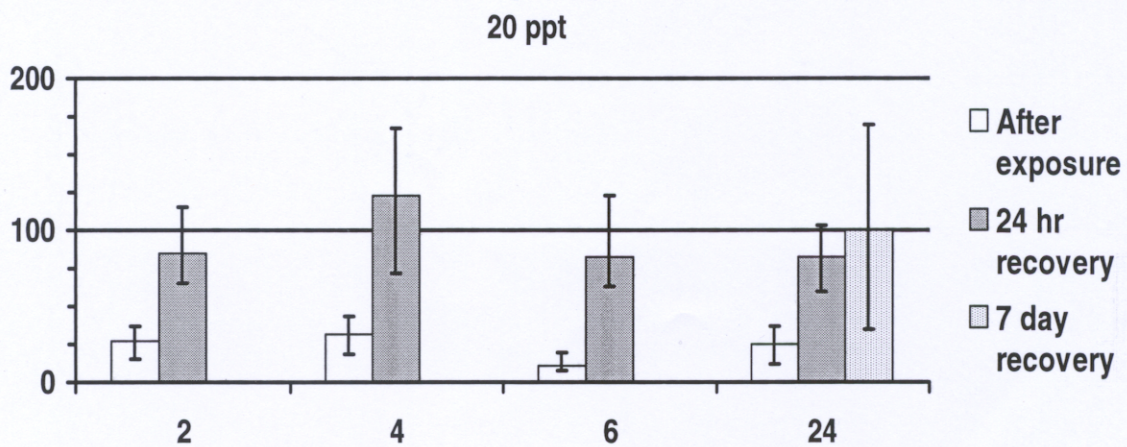

Relative Photosynthesis

Hours of Exposure

Salinity (ppt)

Ambient

Relative Photosynthesis

Duration of Exposure (hrs)