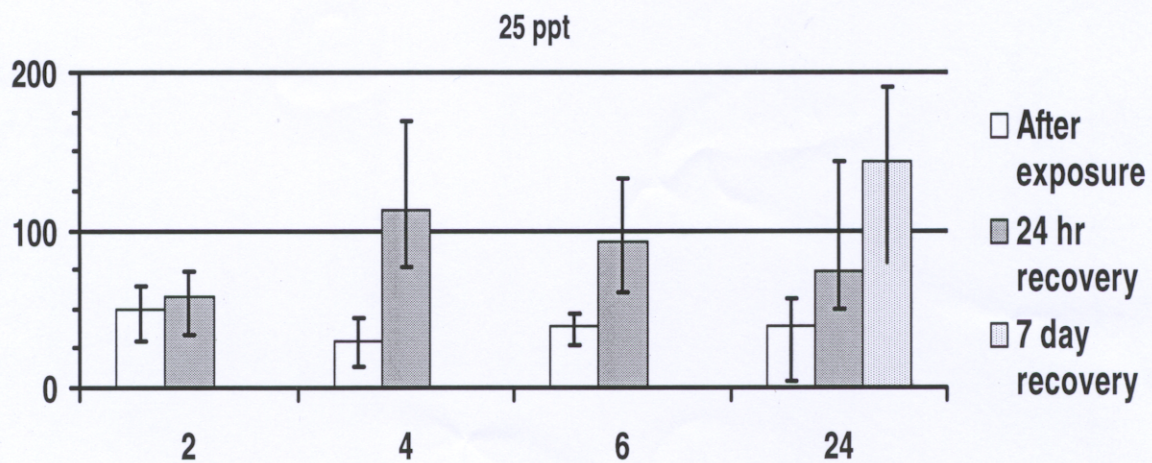

Relative Photosynthesis

Hours of Exposure

Salinity (ppt)

Ambient

Relative Photosynthesis

Duration of Exposure (hrs)