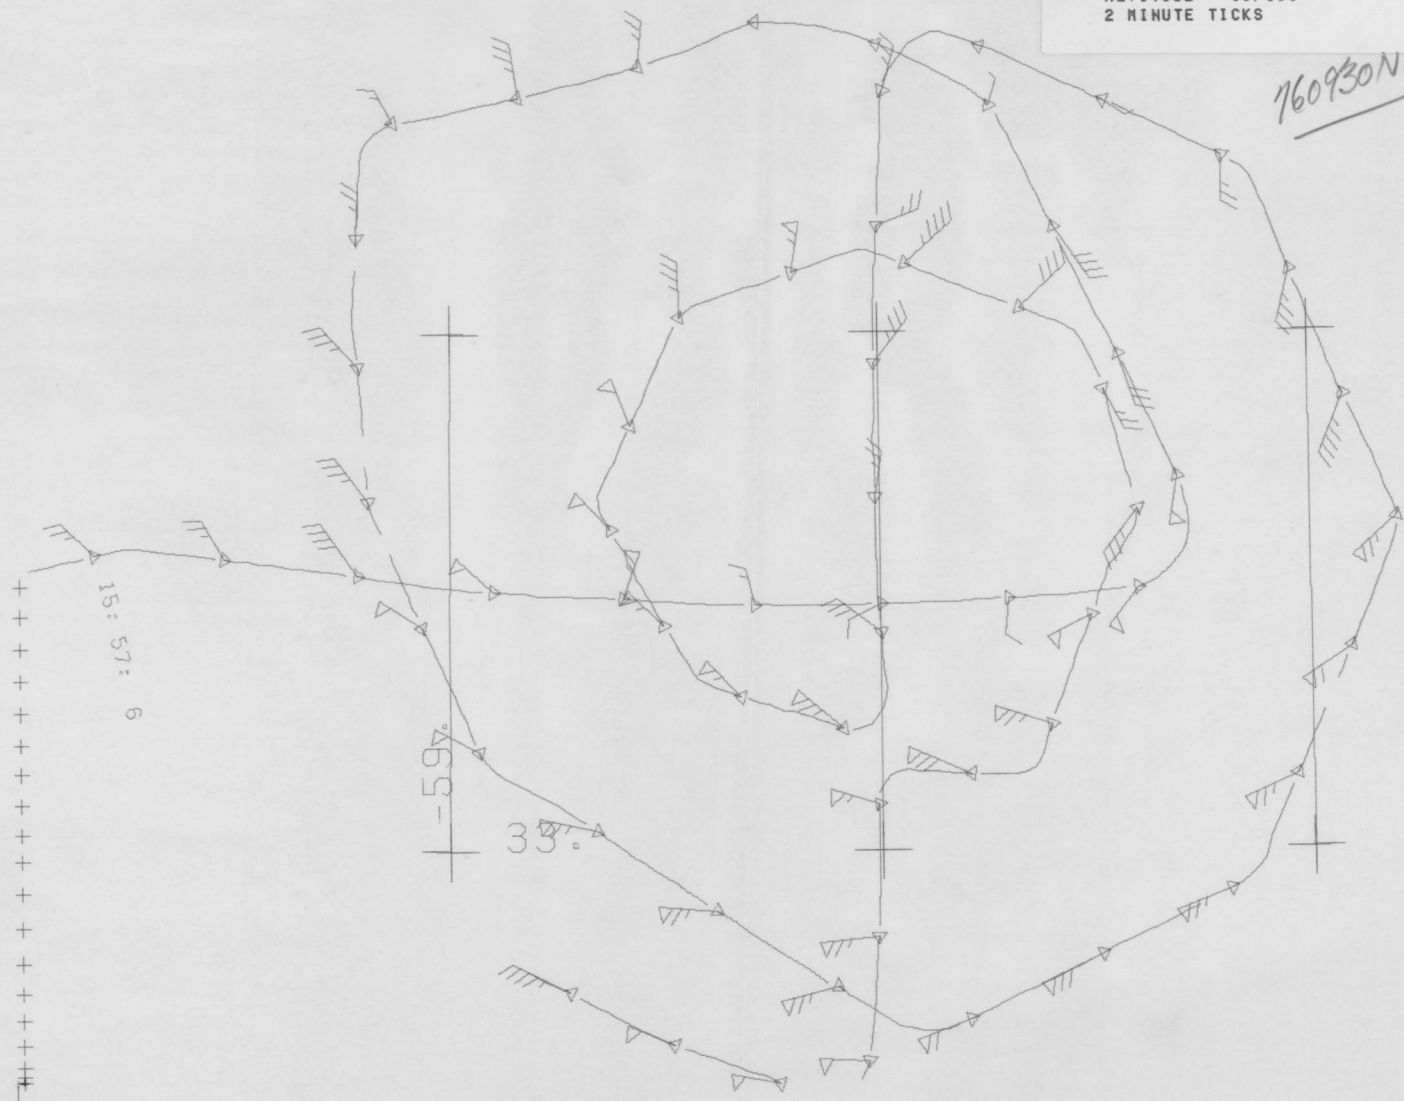

19760930 NASA-NAV

FLIGHT 760930 GLORIA
 ELEMENTS ACTUAL WINDS
 REF LVL 9144 METERS
 NAV TAPE DATE 770728
 TIMES PLOTTED 153500 TO 180700
 PLOT RATE 80 SECS
 OBS TAKEN EVERY 2 SECS
 1/2 WIND BARS 2.5 M/SEC
 VLAT CON 19.0
 VLONG CON 21.0

FLIGHT 760930 CLORIA NASA
 ELEMENTS ACTUAL WINDS
 REFLVL 12194 METERS
 NNV TAPE DATE 770728
 TIMES PLOTTED 180700 TO 203800
 PLOT RATE 60 SECS
 OBS TAKEN EVERY 2 SECS
 1/2 WIND BARB = 2.5 M/SEC
 VLAT CGN 18.0
 VLONG CGN 21.0

CV900 ADDAS HURRICANE MISSION
FLIGHT #15 SCALE=1:1,000,000
ALTITUDE = 30,000
2 MINUTE TICKS

760930N

CV988 ADDAS HURRICANE MISSION
FLIGHT #15 SCALE=1:1,000,000
ALTITUDE = 39,000
2 MINUTE TICKS

160930N