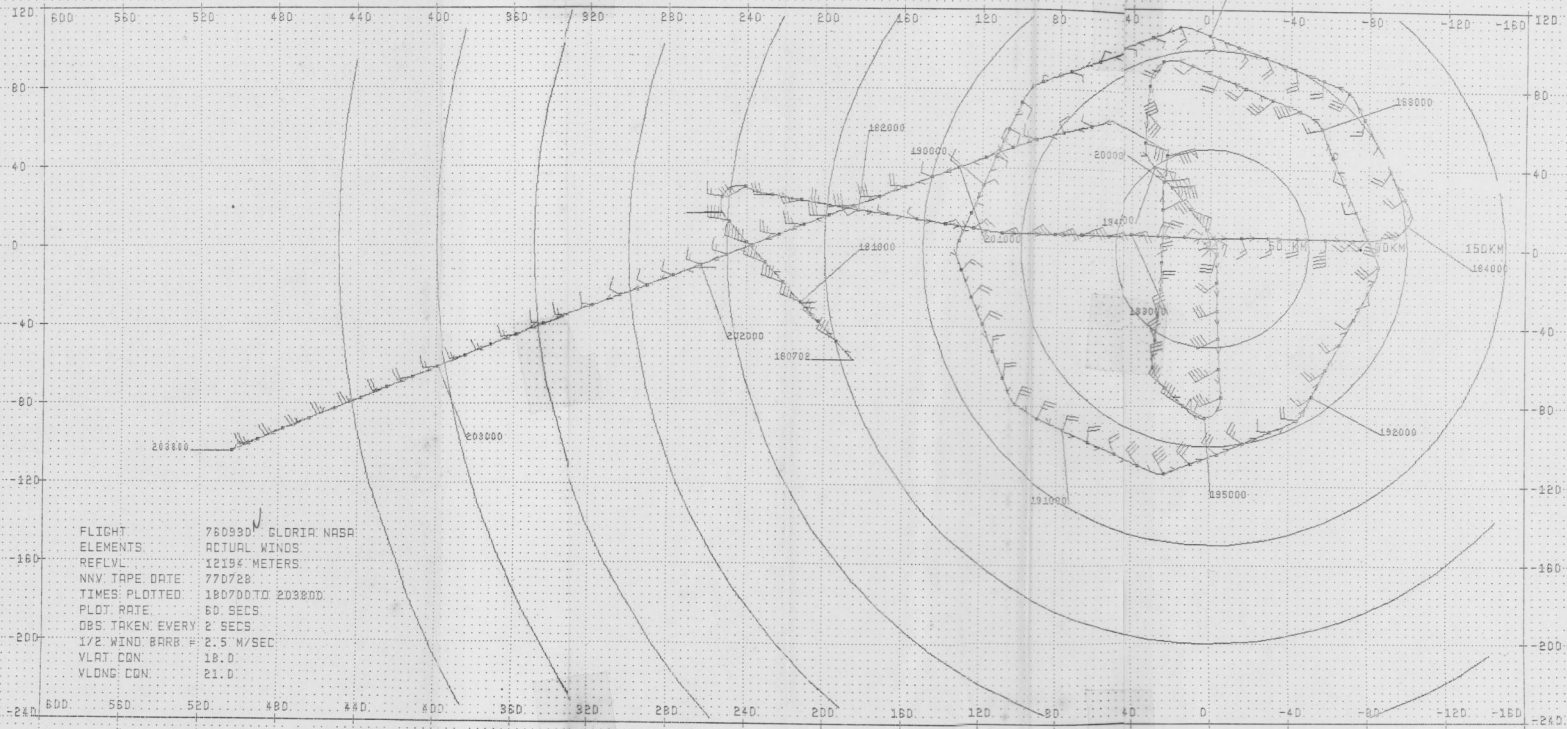

19760930 NASA-NAV

FLIGHT 760930 GLORIA
 ELEMENTS ACTUAL WINDS
 REF LVL 9144 METERS
 NAV TAPE DATE 770728
 TIMES PLOTTED 153500 TO 180700
 PLOT RATE 80 SECS
 OBS TAKEN EVERY 2 SECS
 1/2 WIND BARS 2.5 M/SEC
 VLAT CON 19.0
 VLONG CON 21.0

FLIGHT 760930 CLORIA NASA
 ELEMENTS ACTUAL WINDS
 REFLVL 12194 METERS
 NNV TAPE DATE 770728
 TIMES PLOTTED 180700 TO 203800
 PLOT RATE 60 SECS
 OBS TAKEN EVERY 2 SECS
 1/2 WIND BARB = 2.5 M/SEC
 VLAT CGN 18.0
 VLONG CGN 21.0

CV900 ADDAS HURRICANE MISSION
FLIGHT #15 SCALE=1:1,000,000
ALTITUDE = 30,000
2 MINUTE TICKS

760930N

CV988 ADDAS HURRICANE MISSION
FLIGHT #15 SCALE=1:1,000,000
ALTITUDE = 39,000
2 MINUTE TICKS

160930N