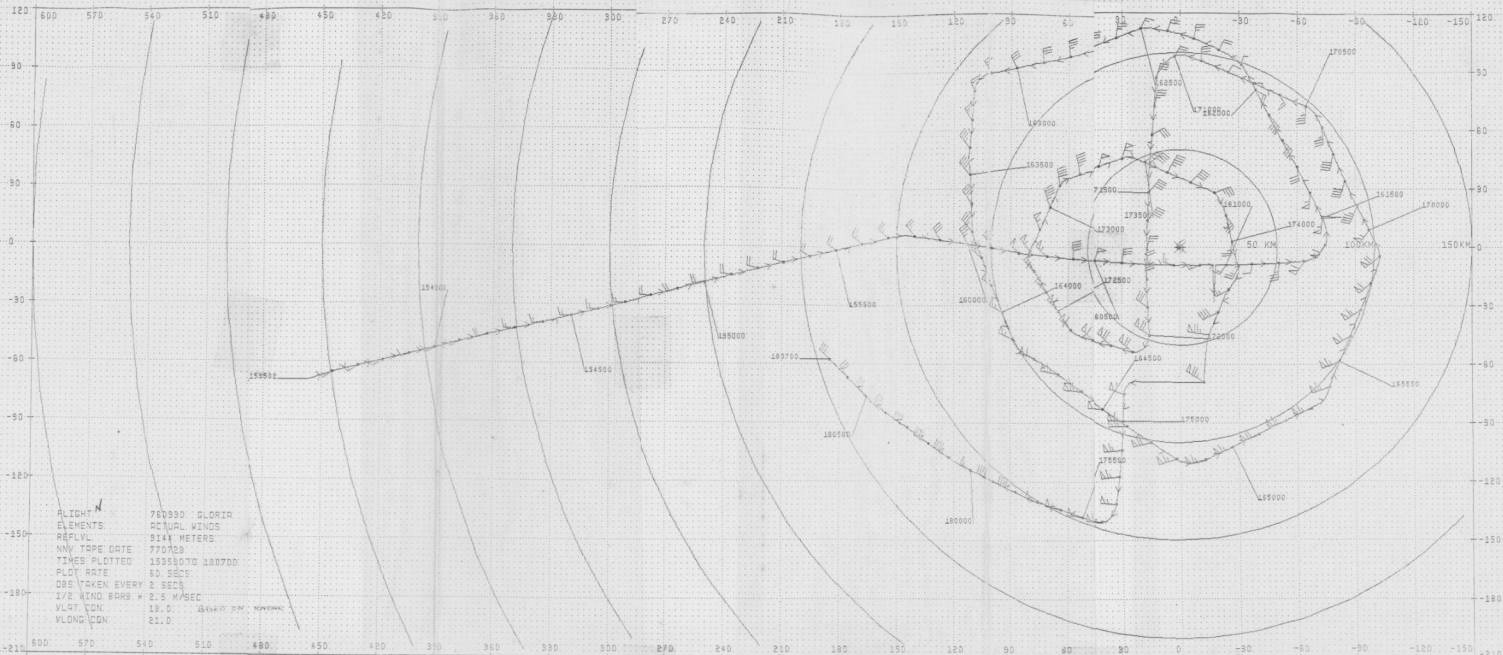

19760930 NASA-NAV

FLIGHT 760930 GLORIA
 ELEMENTS ACTUAL WINDS
 REF LVL 9144 METERS
 NAV TAPE DATE 770728
 TIMES PLOTTED 153500 TO 180700
 PLOT RATE 80 SECS
 OBS TAKEN EVERY 2 SECS
 1/2 WIND BARS 2.5 M/SEC
 VLAT CON 19.0
 VLONG CON 21.0

FLIGHT 760930 CLORIA NASA
 ELEMENTS ACTUAL WINDS
 REFLVL 12194 METERS
 NNV TAPE DATE 770728
 TIMES PLOTTED 180700 TO 203800
 PLOT RATE 60 SECS
 OBS TAKEN EVERY 2 SECS
 1/2 WIND BARB = 2.5 M/SEC
 VLAT CGN 18.0
 VLONG CGN 21.0

CV900 ADDAS HURRICANE MISSION
FLIGHT #15 SCALE=1:1,000,000
ALTITUDE = 30,000
2 MINUTE TICKS

760930N

CV988 ADDAS HURRICANE MISSION
FLIGHT #15 SCALE=1:1,000,000
ALTITUDE = 39,000
2 MINUTE TICKS

160930N