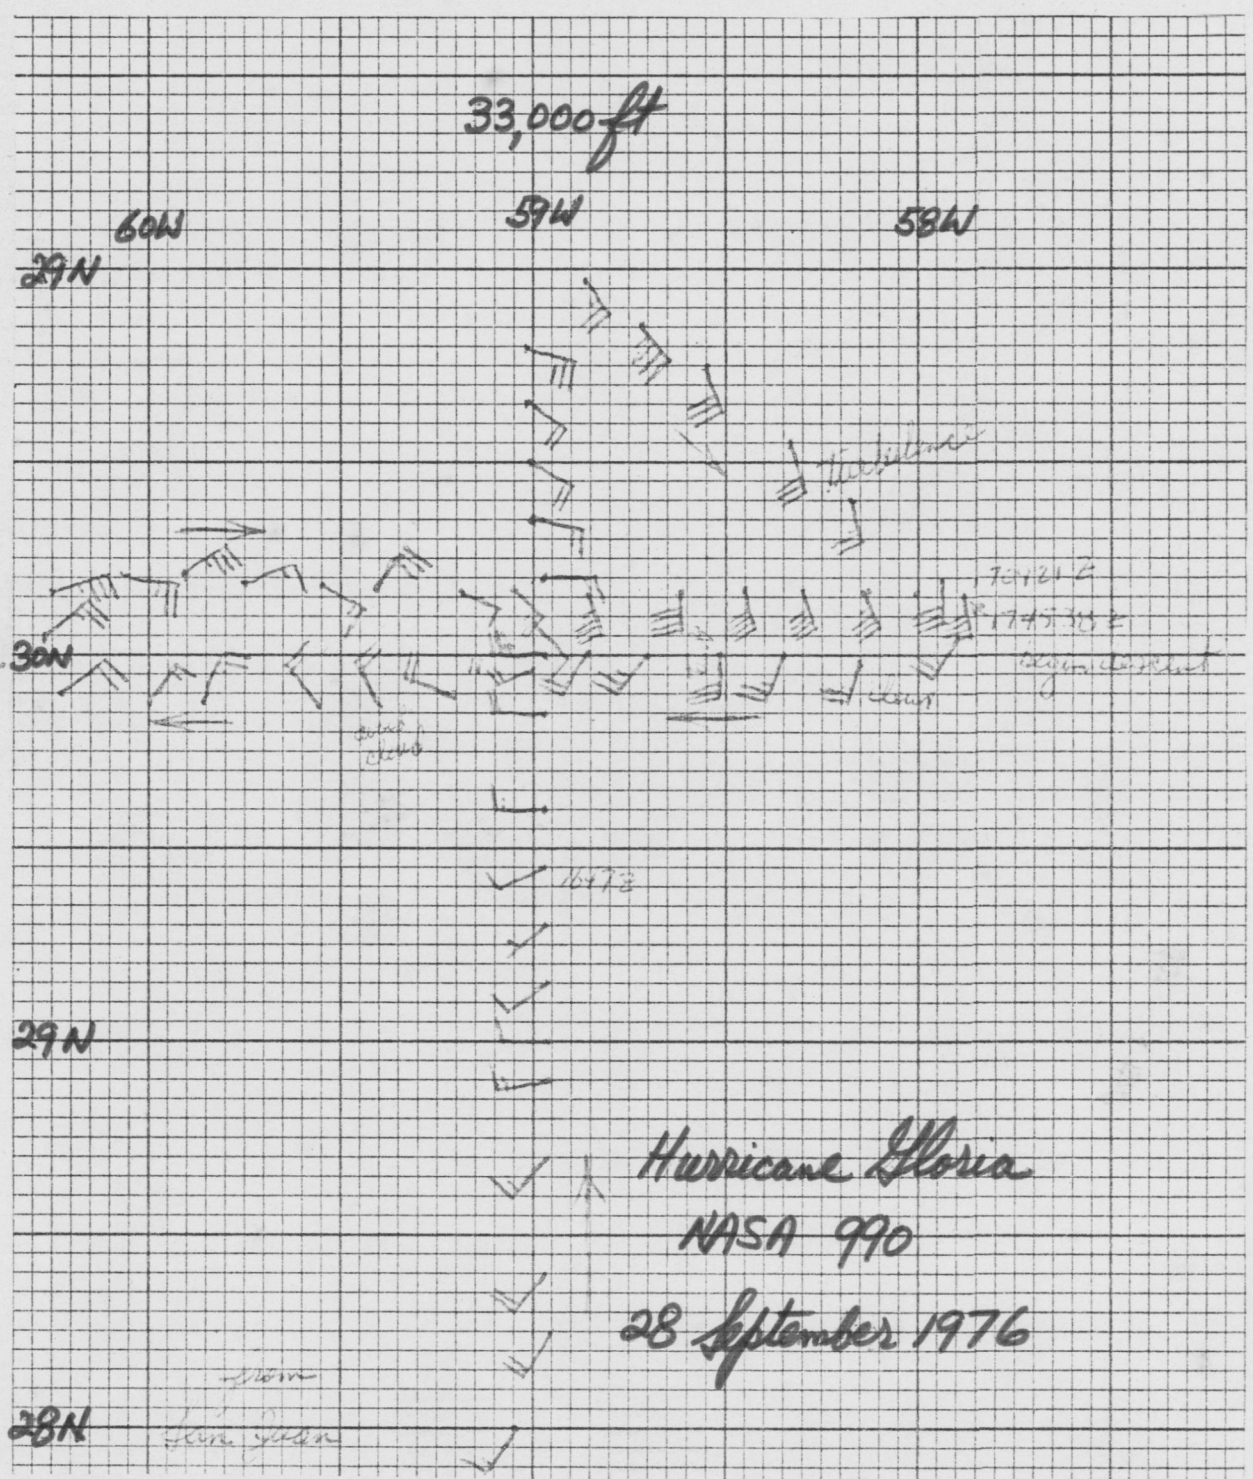

19760928 NASA-NAV

19760928N

CV900 ADDAS HURRICANE MISSION
FLIGHT #14 SCALE=1:1,000,000
ALTITUDE = 600-800
2 MINUTE TICKS

16: 46: 3

760928A

CV900 ADDAS HURRICANE MISSION
 FLIGHT #14 SCALE=1:1,000,000
 ALTITUDE = 34,000
 2 MINUTE TICKS

ARN

7609 28 N

28 SEPT 76
33,000 ft.

761001N

1:1,000,000 1 DEG TICKS