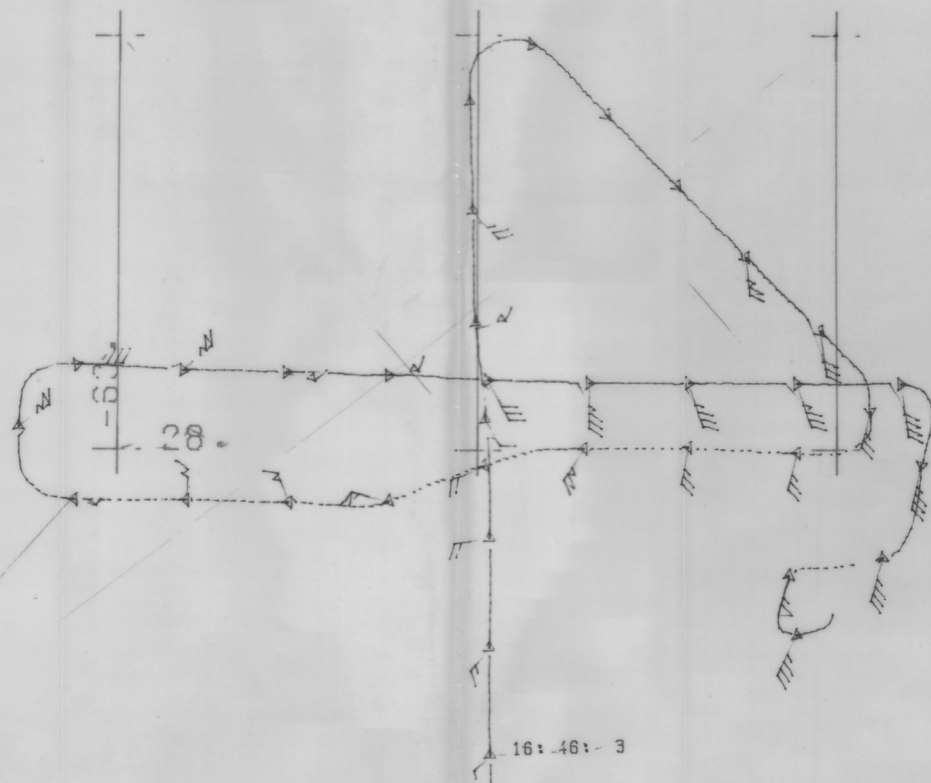

19760928 NASA-NAV

19760928N

CV900 ADDAS HURRICANE MISSION
FLIGHT #14 SCALE=1:1,000,000
ALTITUDE = 600-800
2 MINUTE TICKS

16: 46: 3

760928A

CV900 ADDAS HURRICANE MISSION
 FLIGHT #14 SCALE=1:1,000,000
 ALTITUDE = 34,000
 2 MINUTE TICKS

ARN

7609 28 N

28 SEPT 76
33,000 ft.

761001N

1:1,000,000 1 DEG TICKS