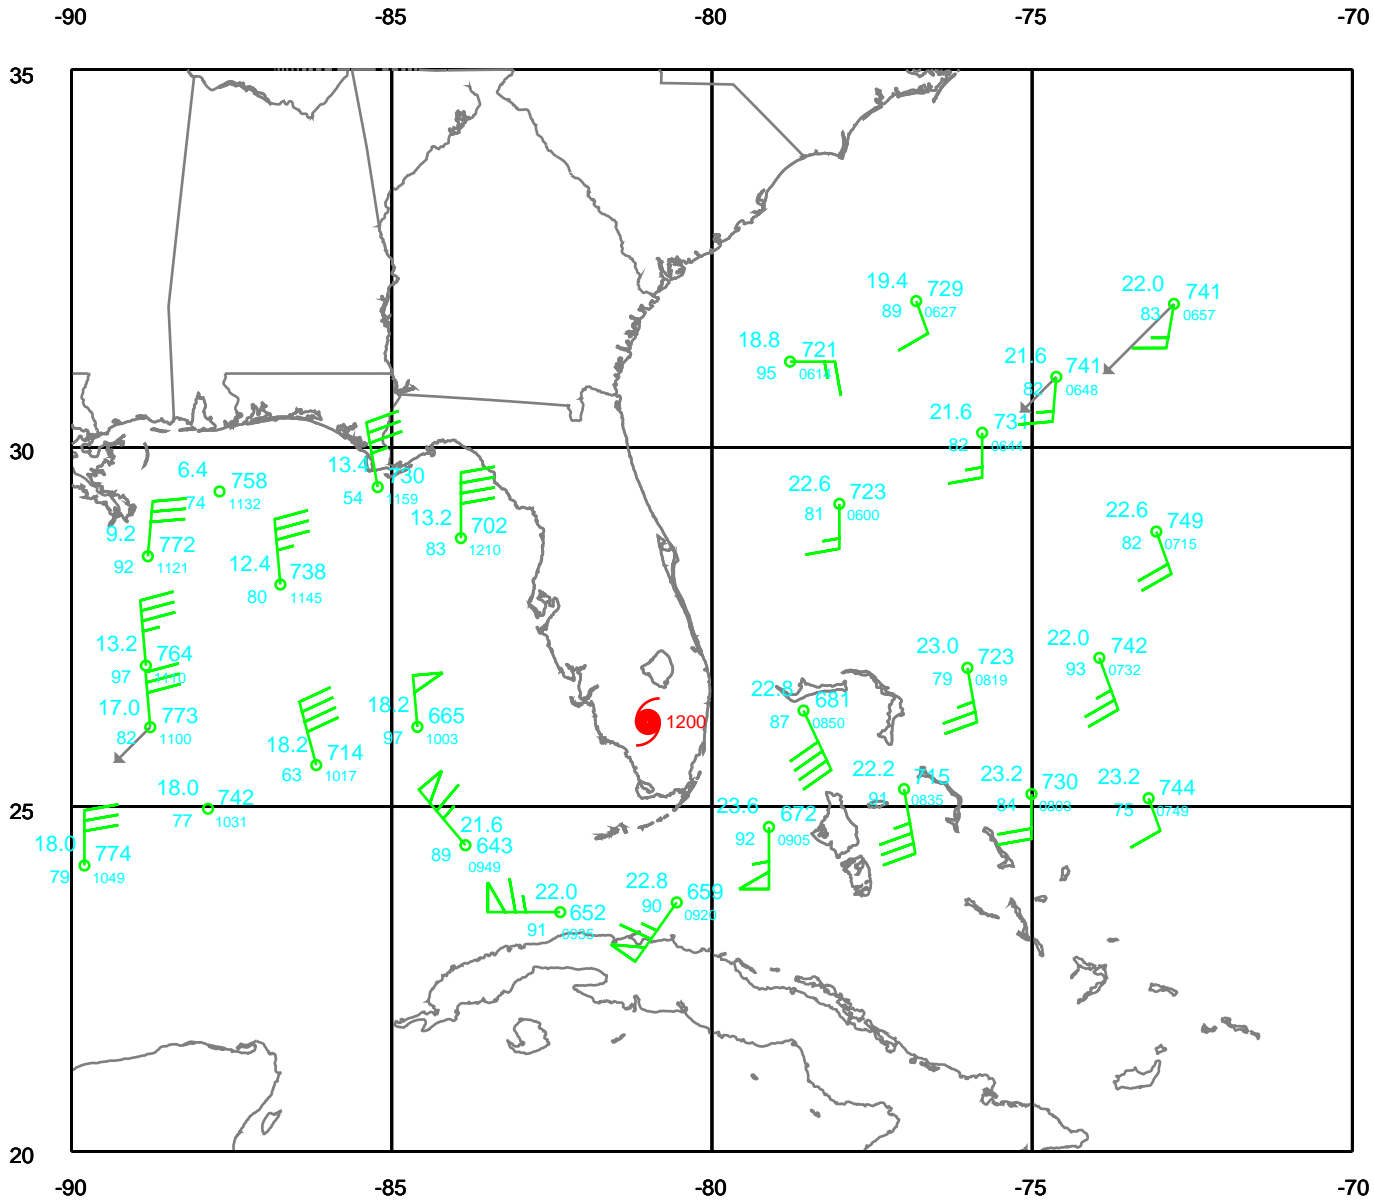

EARTH RELATIVE

WILMA

300 mb

Date: 051024

Time: 06-18 UTC

EARTH RELATIVE

WILMA

400 mb

Date: 051024
Time: 06-18 UTC

EARTH RELATIVE

WILMA

500 mb

Date: 051024

Time: 06-18 UTC

EARTH RELATIVE

WILMA

850 mb

Date: 051024

Time: 06-18 UTC

EARTH RELATIVE

WILMA

925 mb

Date: 051024

Time: 06-18 UTC

EARTH RELATIVE