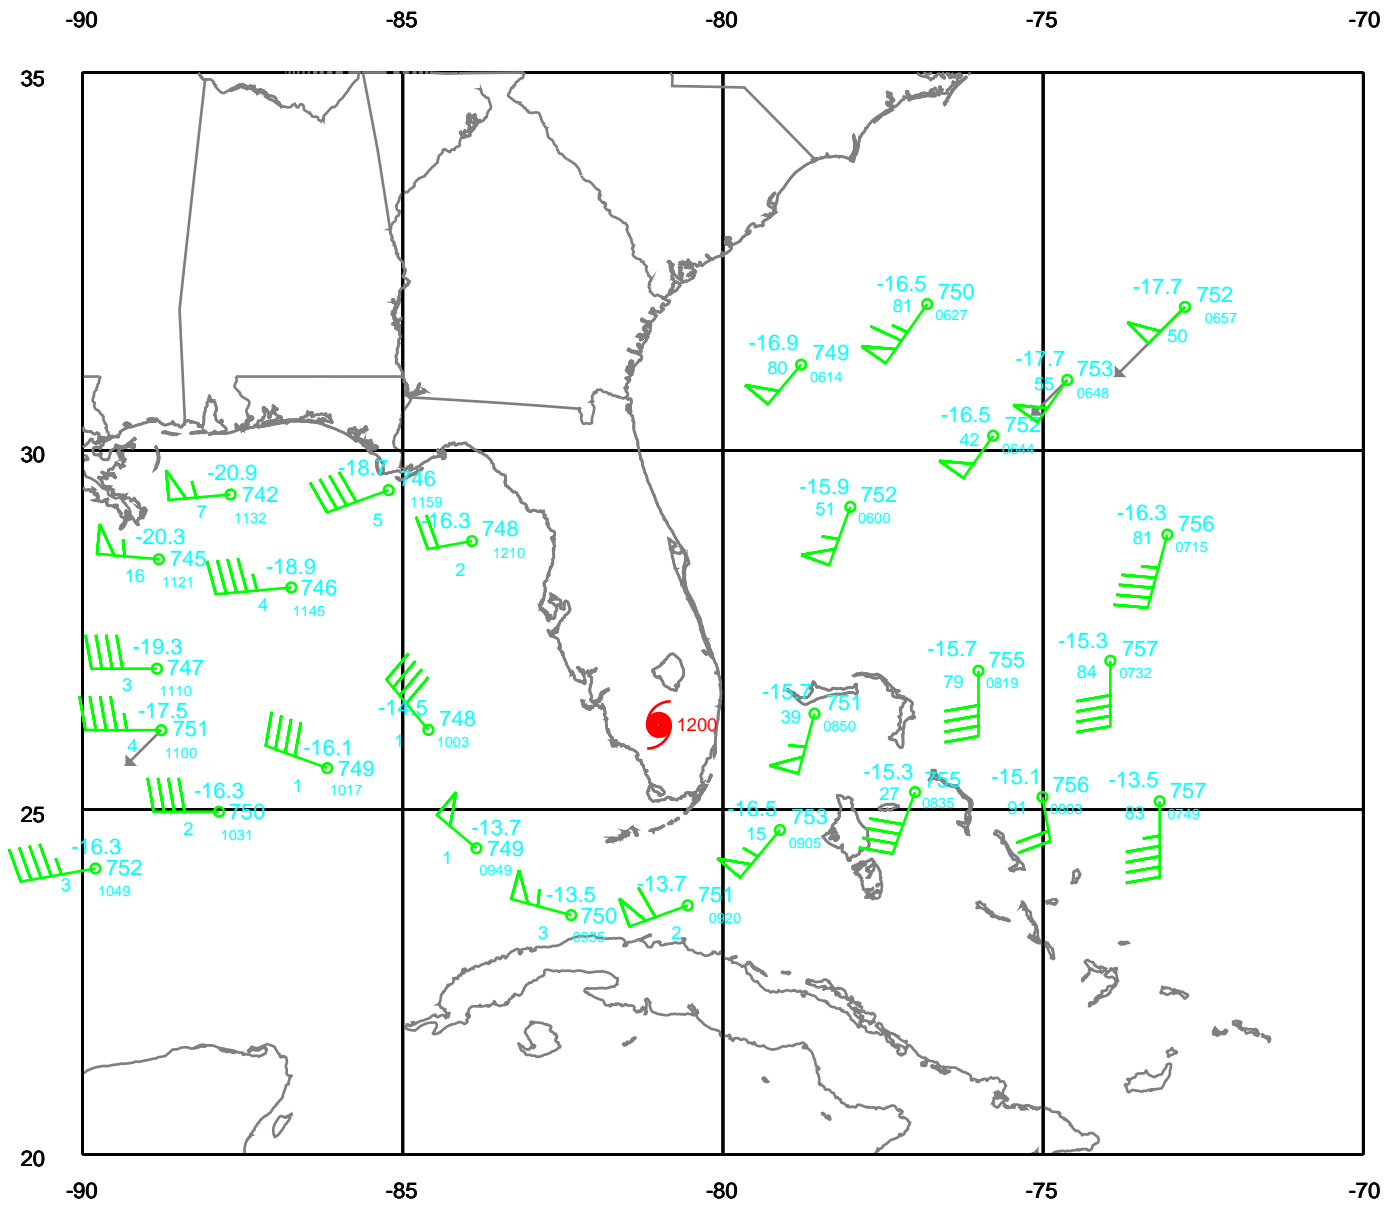

EARTH RELATIVE

WILMA

300 mb

Date: 051024

Time: 06-18 UTC

EARTH RELATIVE

WILMA

400 mb

Date: 051024
Time: 06-18 UTC

EARTH RELATIVE

WILMA

500 mb

Date: 051024

Time: 06-18 UTC

EARTH RELATIVE

WILMA

850 mb

Date: 051024

Time: 06-18 UTC

EARTH RELATIVE

WILMA

925 mb

Date: 051024

Time: 06-18 UTC

EARTH RELATIVE