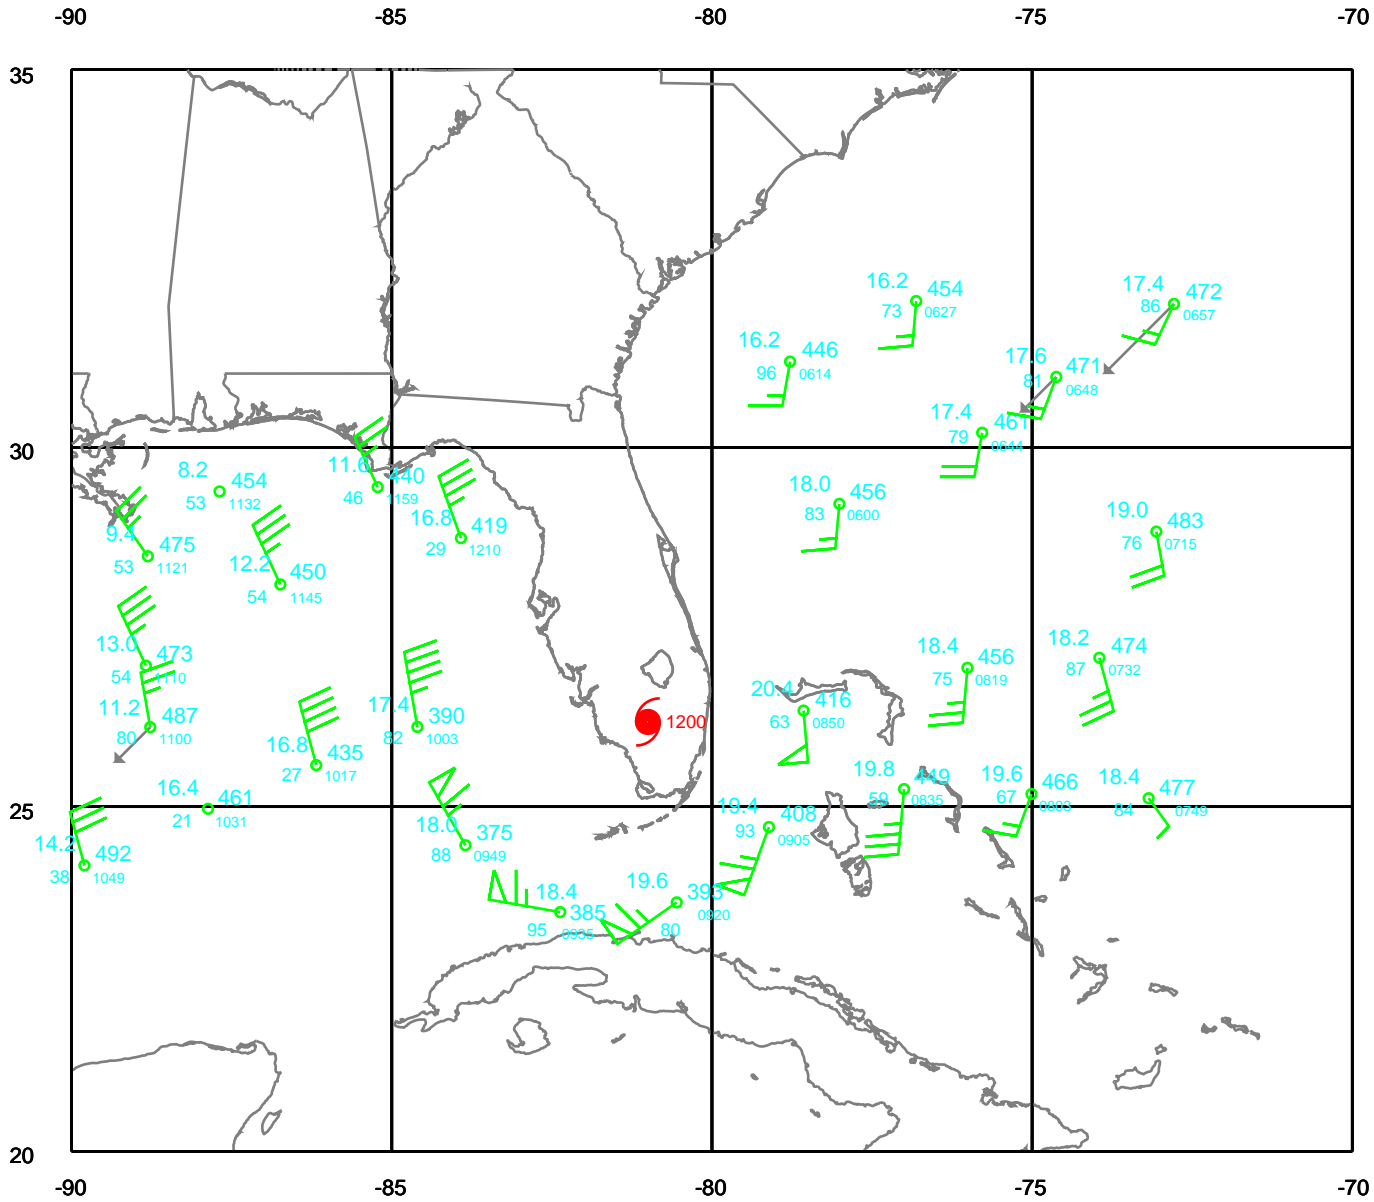

EARTH RELATIVE

WILMA

300 mb

Date: 051024

Time: 06-18 UTC

EARTH RELATIVE

WILMA

400 mb

Date: 051024
Time: 06-18 UTC

EARTH RELATIVE

WILMA

500 mb

Date: 051024

Time: 06-18 UTC

EARTH RELATIVE

WILMA

850 mb

Date: 051024

Time: 06-18 UTC

EARTH RELATIVE

WILMA

925 mb

Date: 051024

Time: 06-18 UTC

EARTH RELATIVE