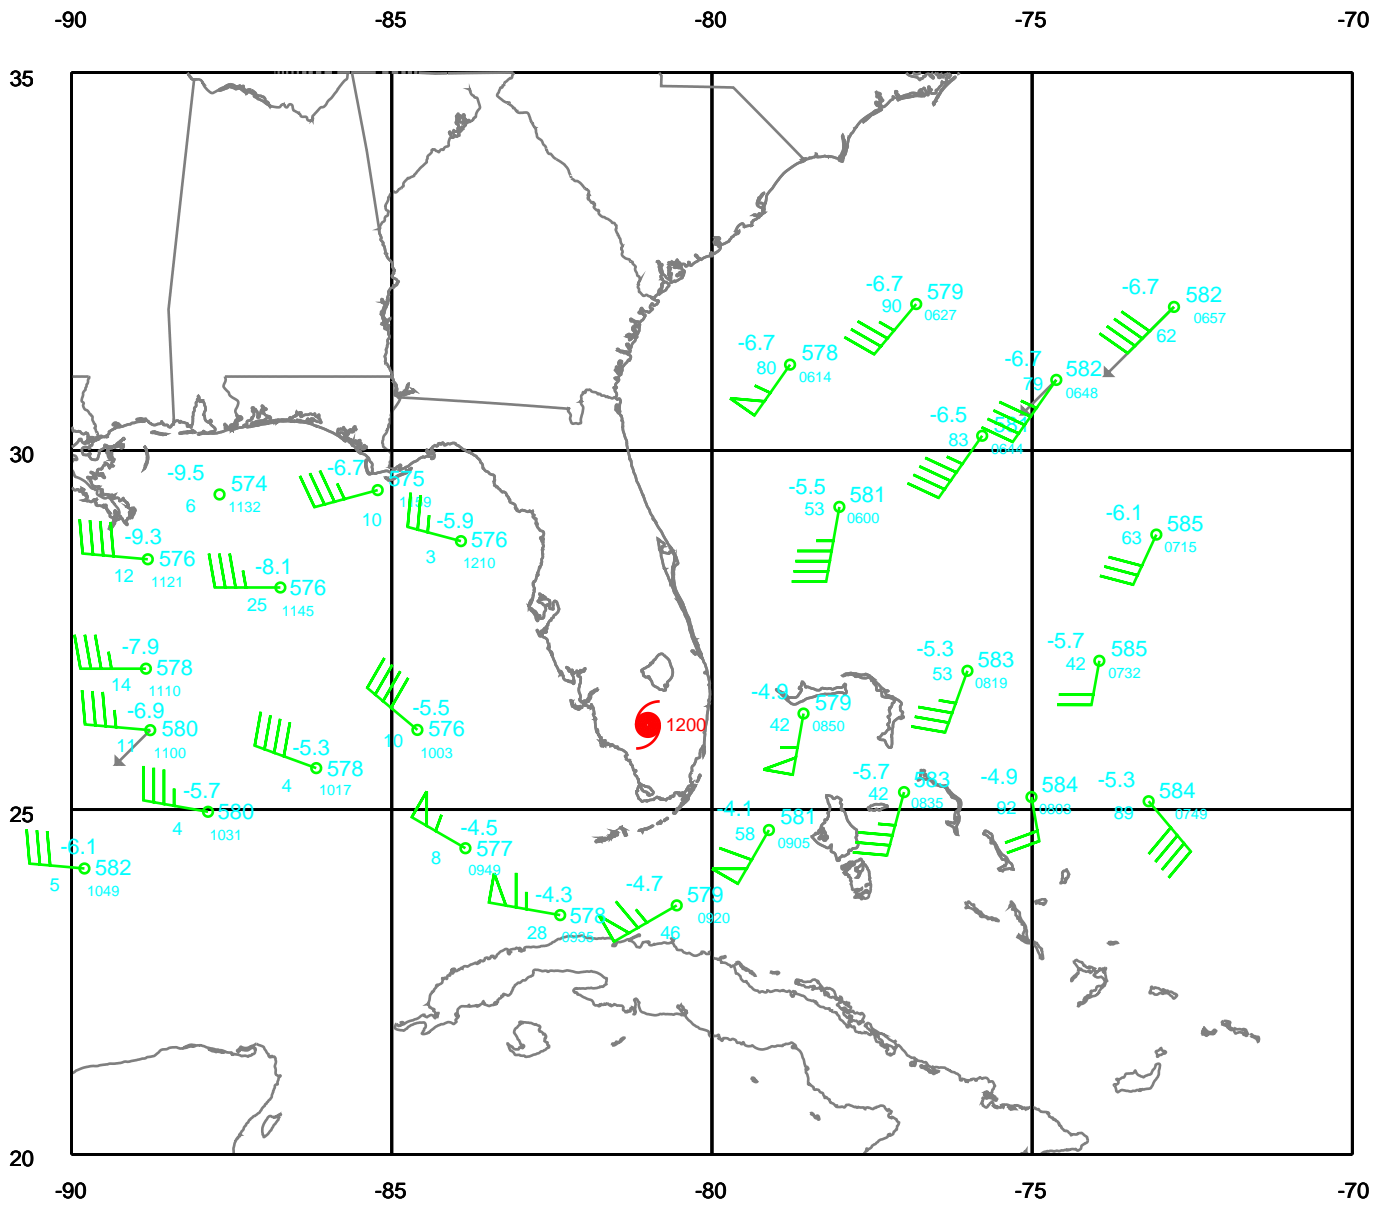

EARTH RELATIVE

WILMA

300 mb

Date: 051024

Time: 06-18 UTC

EARTH RELATIVE

WILMA

400 mb

Date: 051024
Time: 06-18 UTC

EARTH RELATIVE

WILMA

500 mb

Date: 051024

Time: 06-18 UTC

EARTH RELATIVE

WILMA

850 mb

Date: 051024

Time: 06-18 UTC

EARTH RELATIVE

WILMA

925 mb

Date: 051024

Time: 06-18 UTC

EARTH RELATIVE