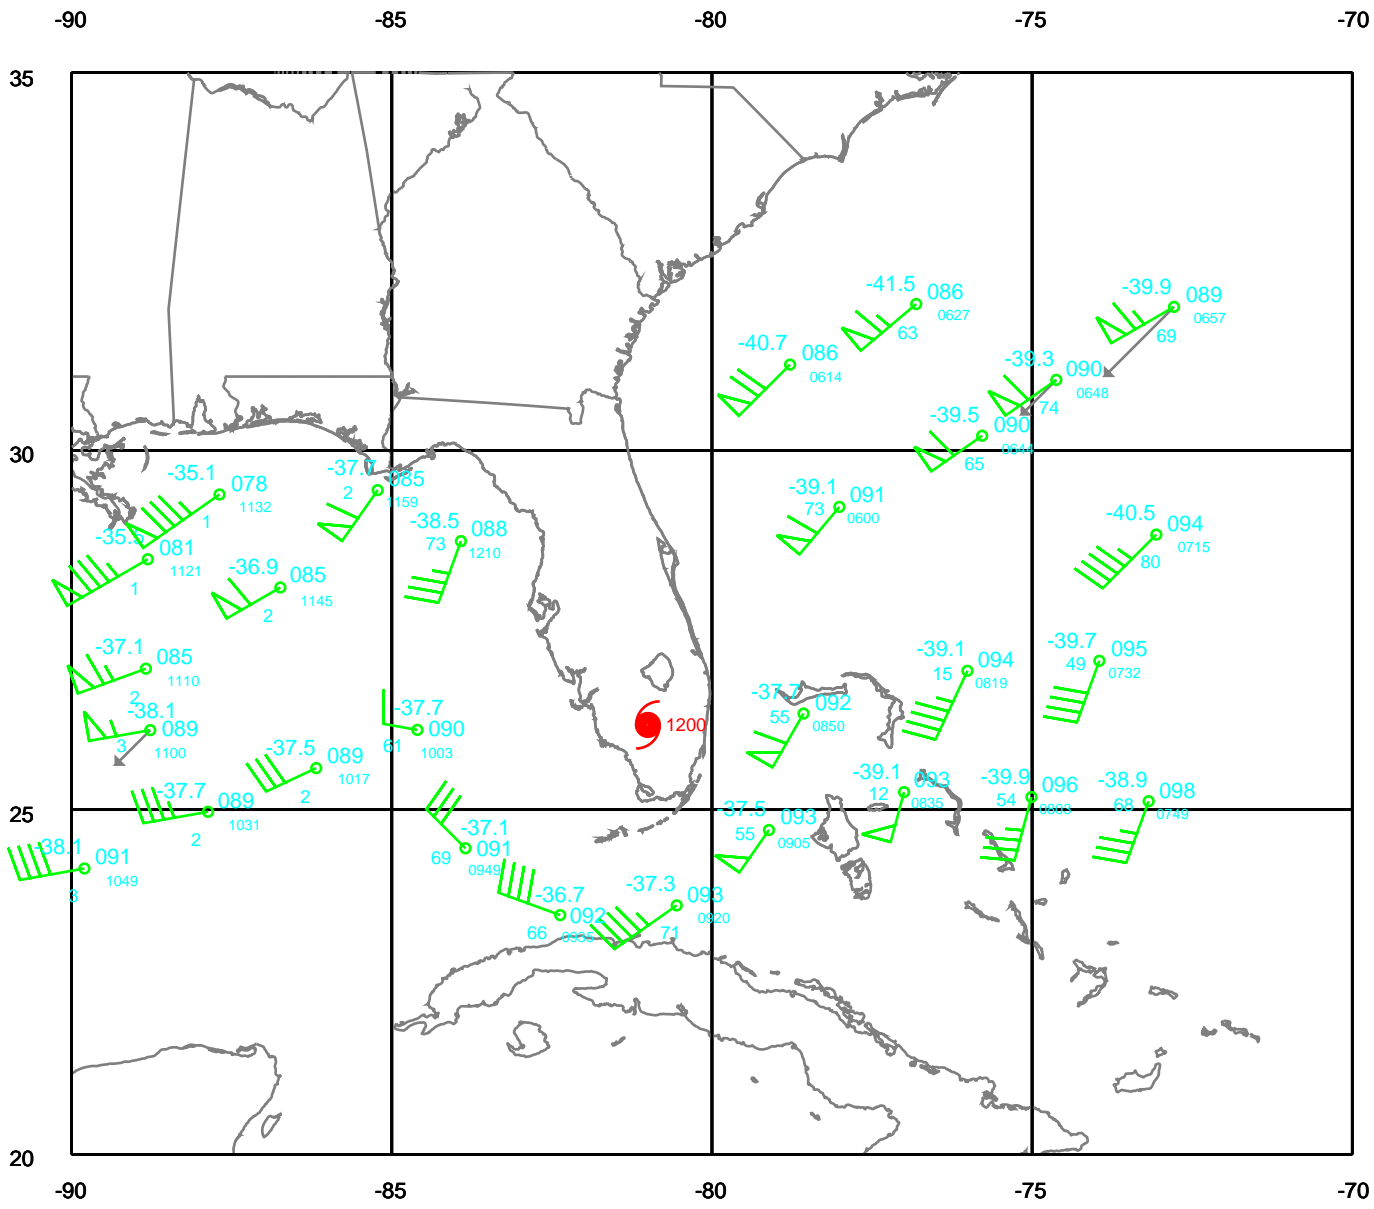

WILMA

200 mb

Date: 051024

Time: 06-18 UTC

EARTH RELATIVE

WILMA

250 mb

Date: 051024
Time: 06-18 UTC

Date: 051024
Time: 06-18 UTC

EARTH RELATIVE

WILMA

500 mb

Date: 051024

Time: 06-18 UTC

EARTH RELATIVE

WILMA

850 mb

Date: 051024

Time: 06-18 UTC

EARTH RELATIVE

WILMA

925 mb

Date: 051024

Time: 06-18 UTC

EARTH RELATIVE