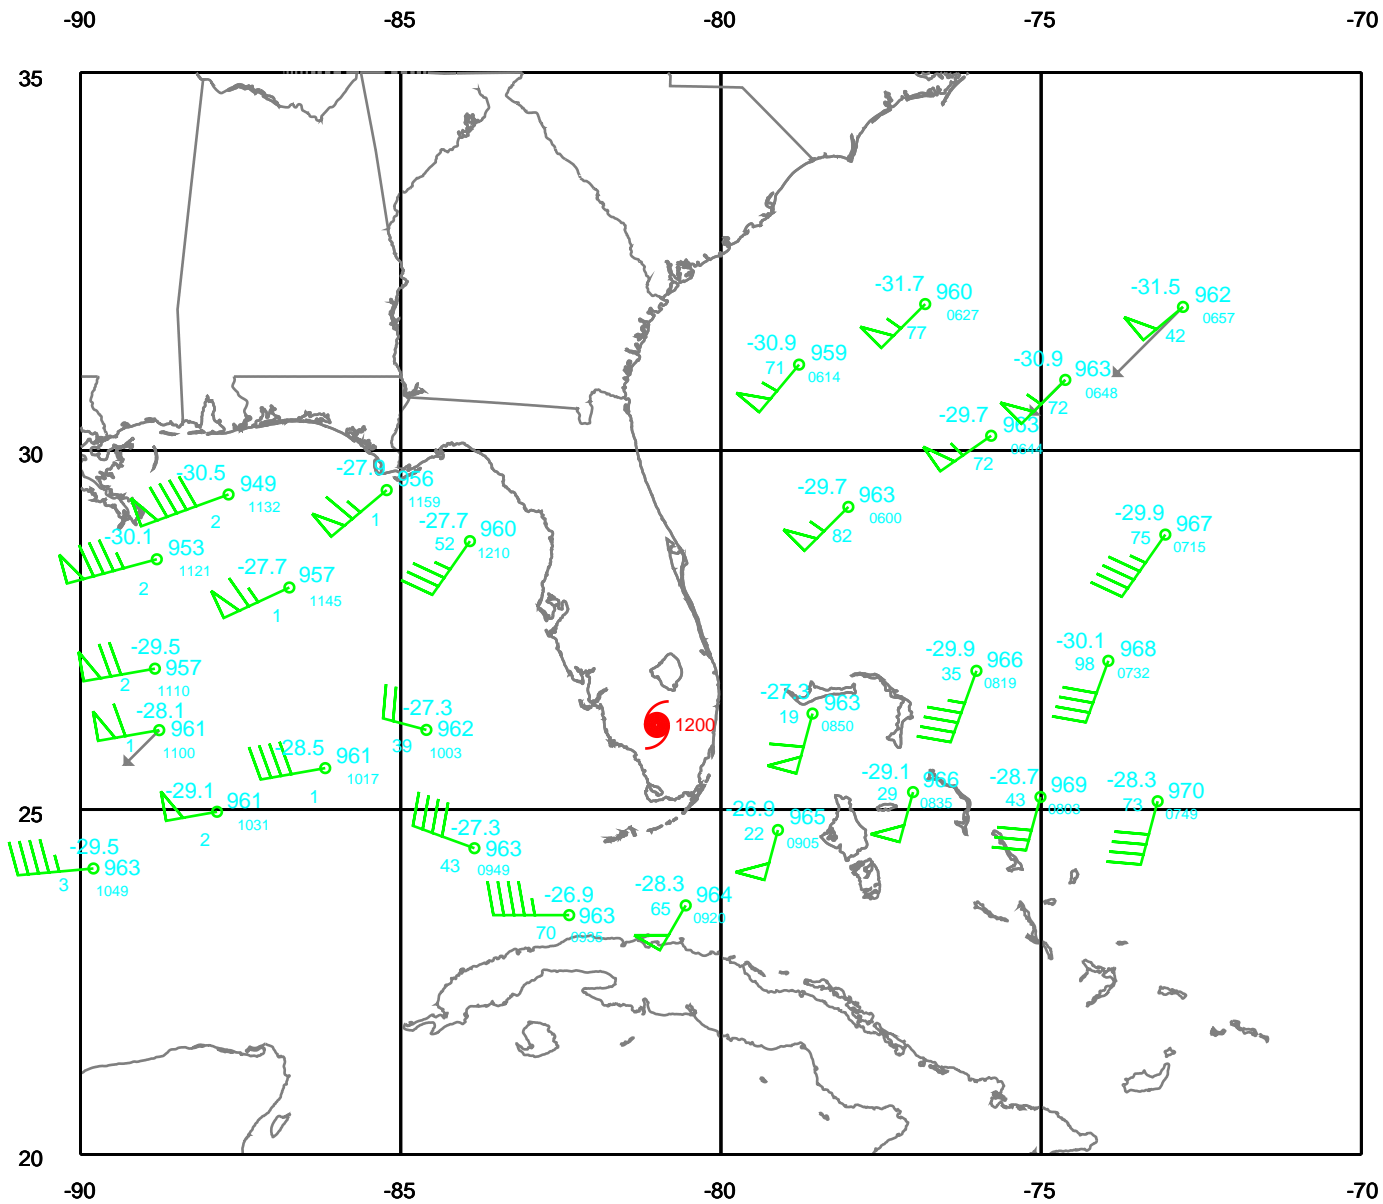

WILMA

300 mb

Date: 051024

Time: 06-18 UTC

EARTH RELATIVE