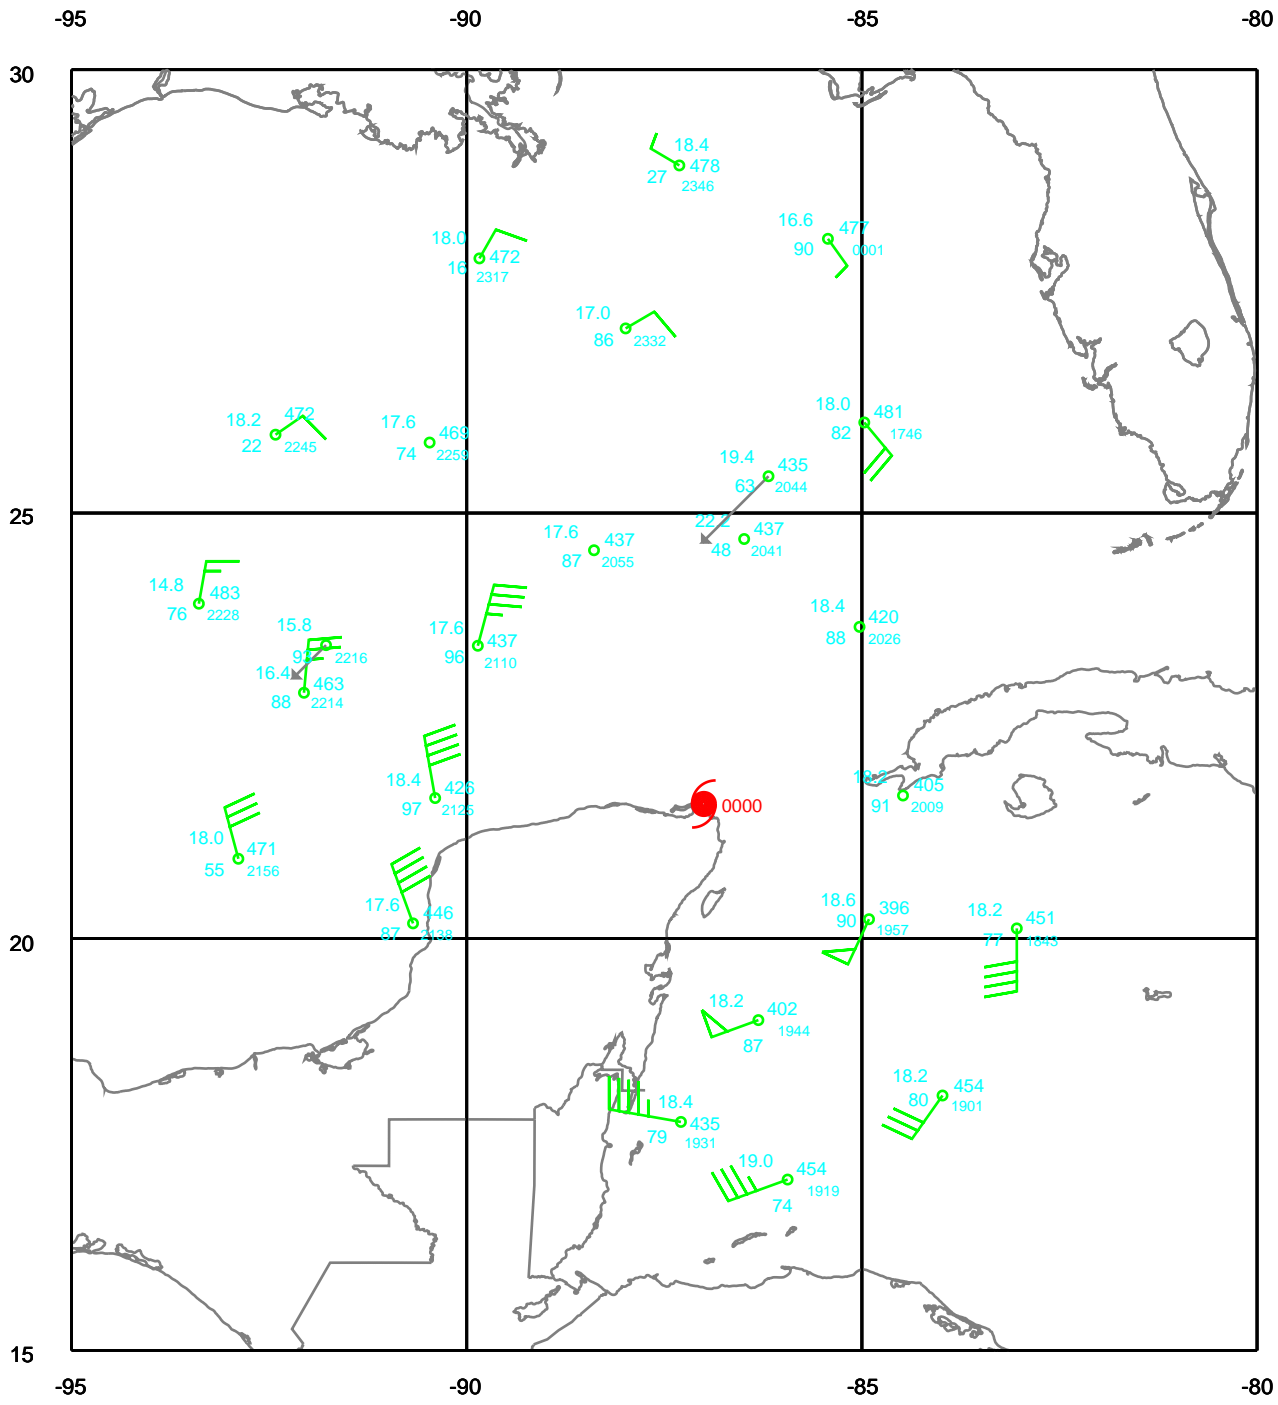

WILMA

300 mb

Date: 051022
Time: 12-30 UTC

EARTH RELATIVE

WILMA

400 mb

Date: 051022
Time: 12-30 UTC

EARTH RELATIVE

WILMA

500 mb

Date: 051022
Time: 12-30 UTC

EARTH RELATIVE

WILMA

700 mb

Date: 051022
Time: 12-30 UTC

EARTH RELATIVE

WILMA

850 mb

Date: 051022
Time: 12-30 UTC

EARTH RELATIVE

WILMA

925 mb

Date: 051022
Time: 12-30 UTC

EARTH RELATIVE

WILMA

Surface

Date: 051022
Time: 12-30 UTC

EARTH RELATIVE