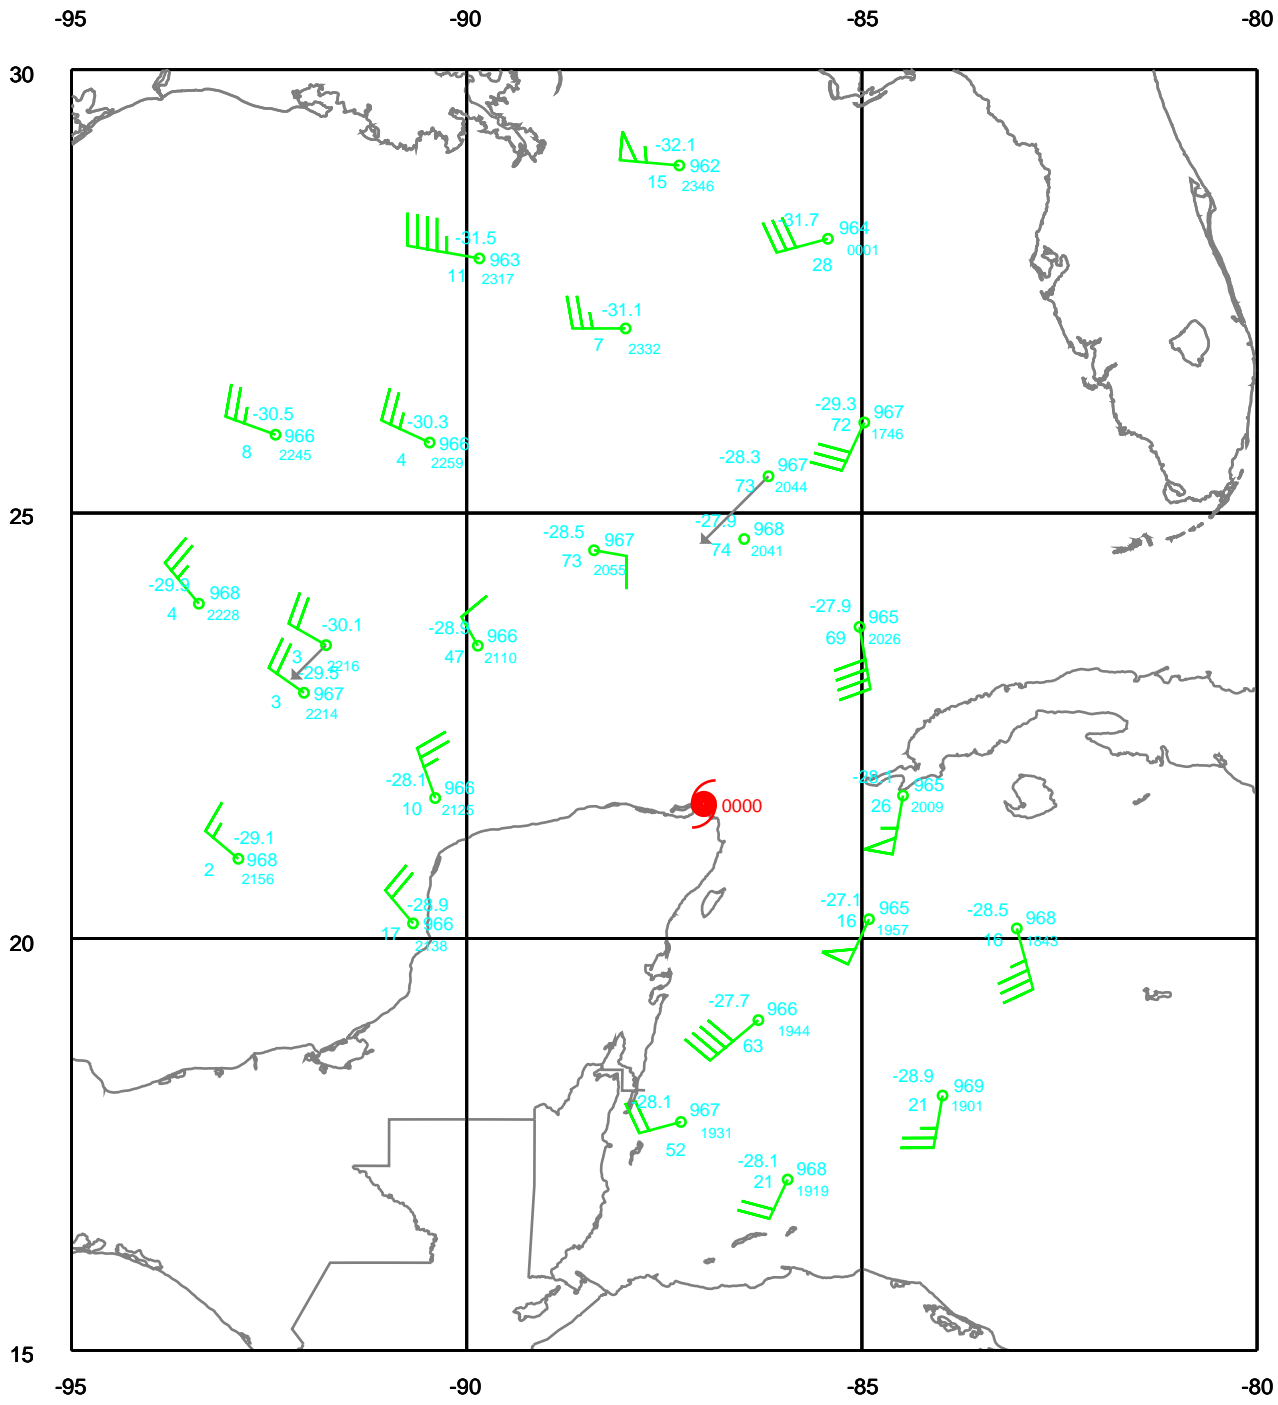

WILMA

200 mb

Date: 051022
Time: 12-30 UTC

EARTH RELATIVE

WILMA

250 mb

Date: 051022
Time: 12-30 UTC

EARTH RELATIVE

WILMA

500 mb

Date: 051022
Time: 12-30 UTC

EARTH RELATIVE

WILMA

700 mb

Date: 051022
Time: 12-30 UTC

EARTH RELATIVE

WILMA

850 mb

Date: 051022
Time: 12-30 UTC

EARTH RELATIVE

WILMA

925 mb

Date: 051022
Time: 12-30 UTC

EARTH RELATIVE

WILMA

Surface

Date: 051022
Time: 12-30 UTC

EARTH RELATIVE