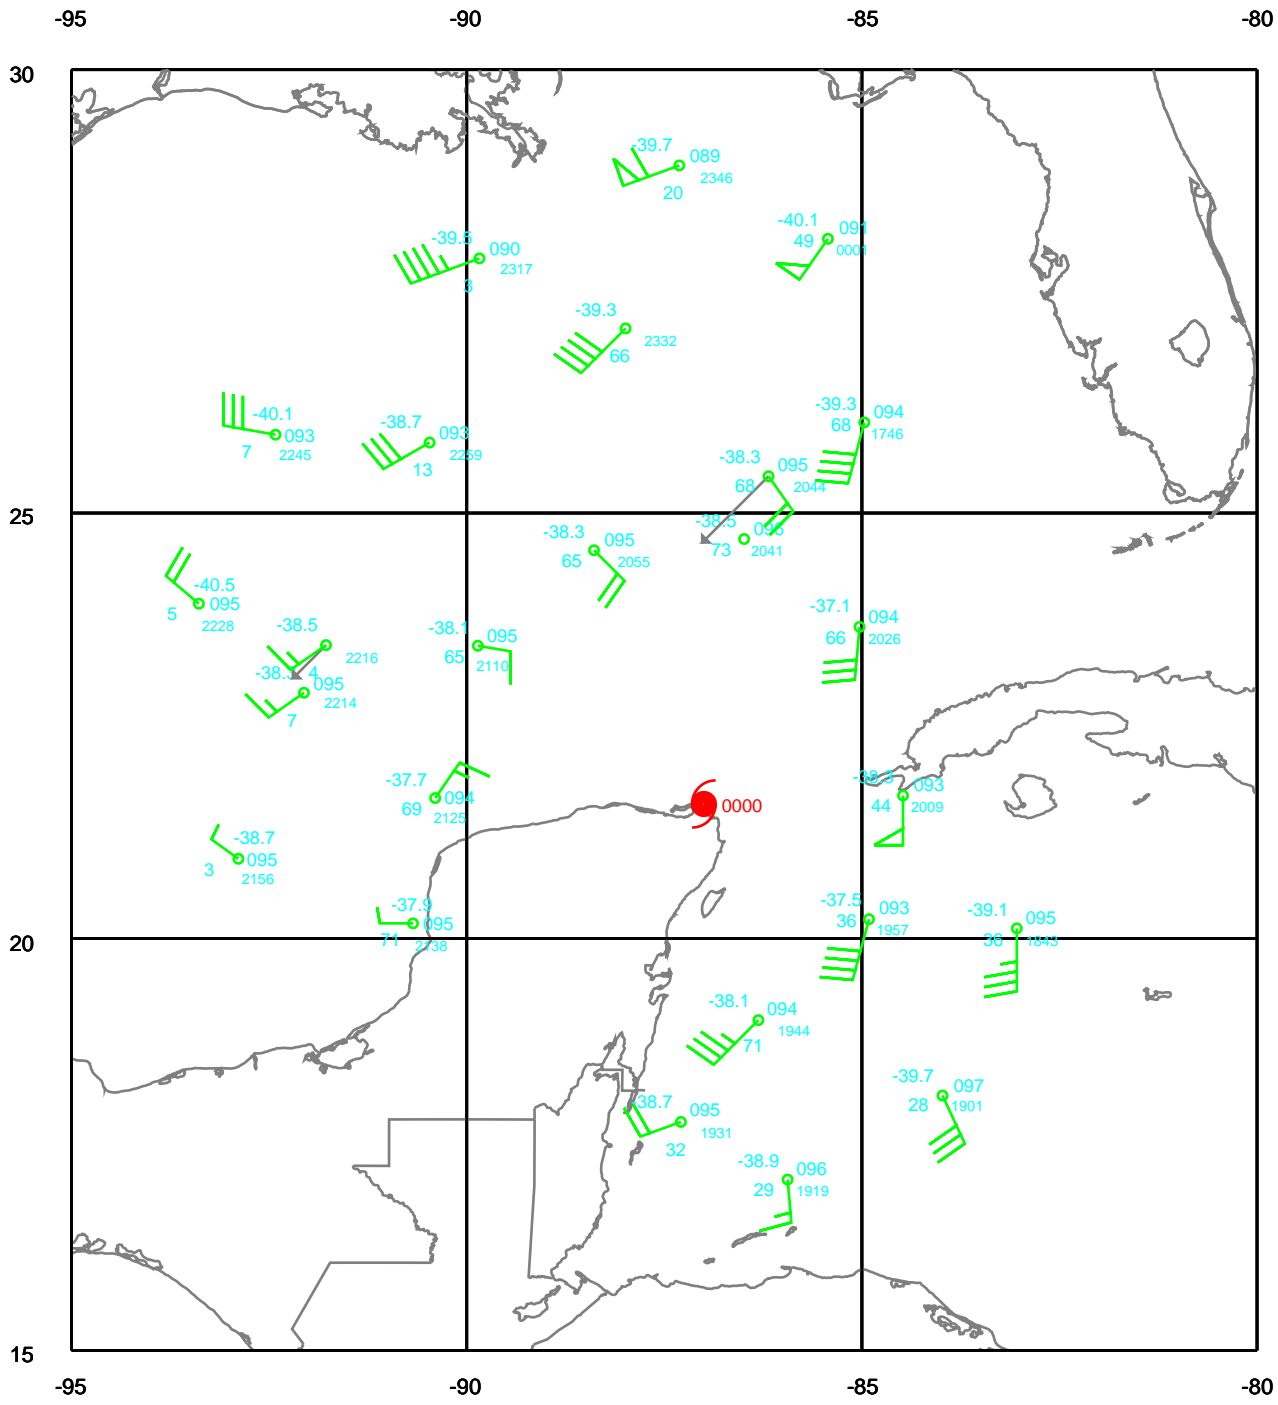

WILMA

200 mb

Date: 051022
Time: 12-30 UTC

EARTH RELATIVE

WILMA

250 mb

Date: 051022
Time: 12-30 UTC

EARTH RELATIVE

WILMA

500 mb

Date: 051022
Time: 12-30 UTC

EARTH RELATIVE

WILMA

700 mb

Date: 051022
Time: 12-30 UTC

EARTH RELATIVE

WILMA

850 mb

Date: 051022
Time: 12-30 UTC

EARTH RELATIVE

WILMA

925 mb

Date: 051022
Time: 12-30 UTC

EARTH RELATIVE

WILMA

Surface

Date: 051022
Time: 12-30 UTC

EARTH RELATIVE