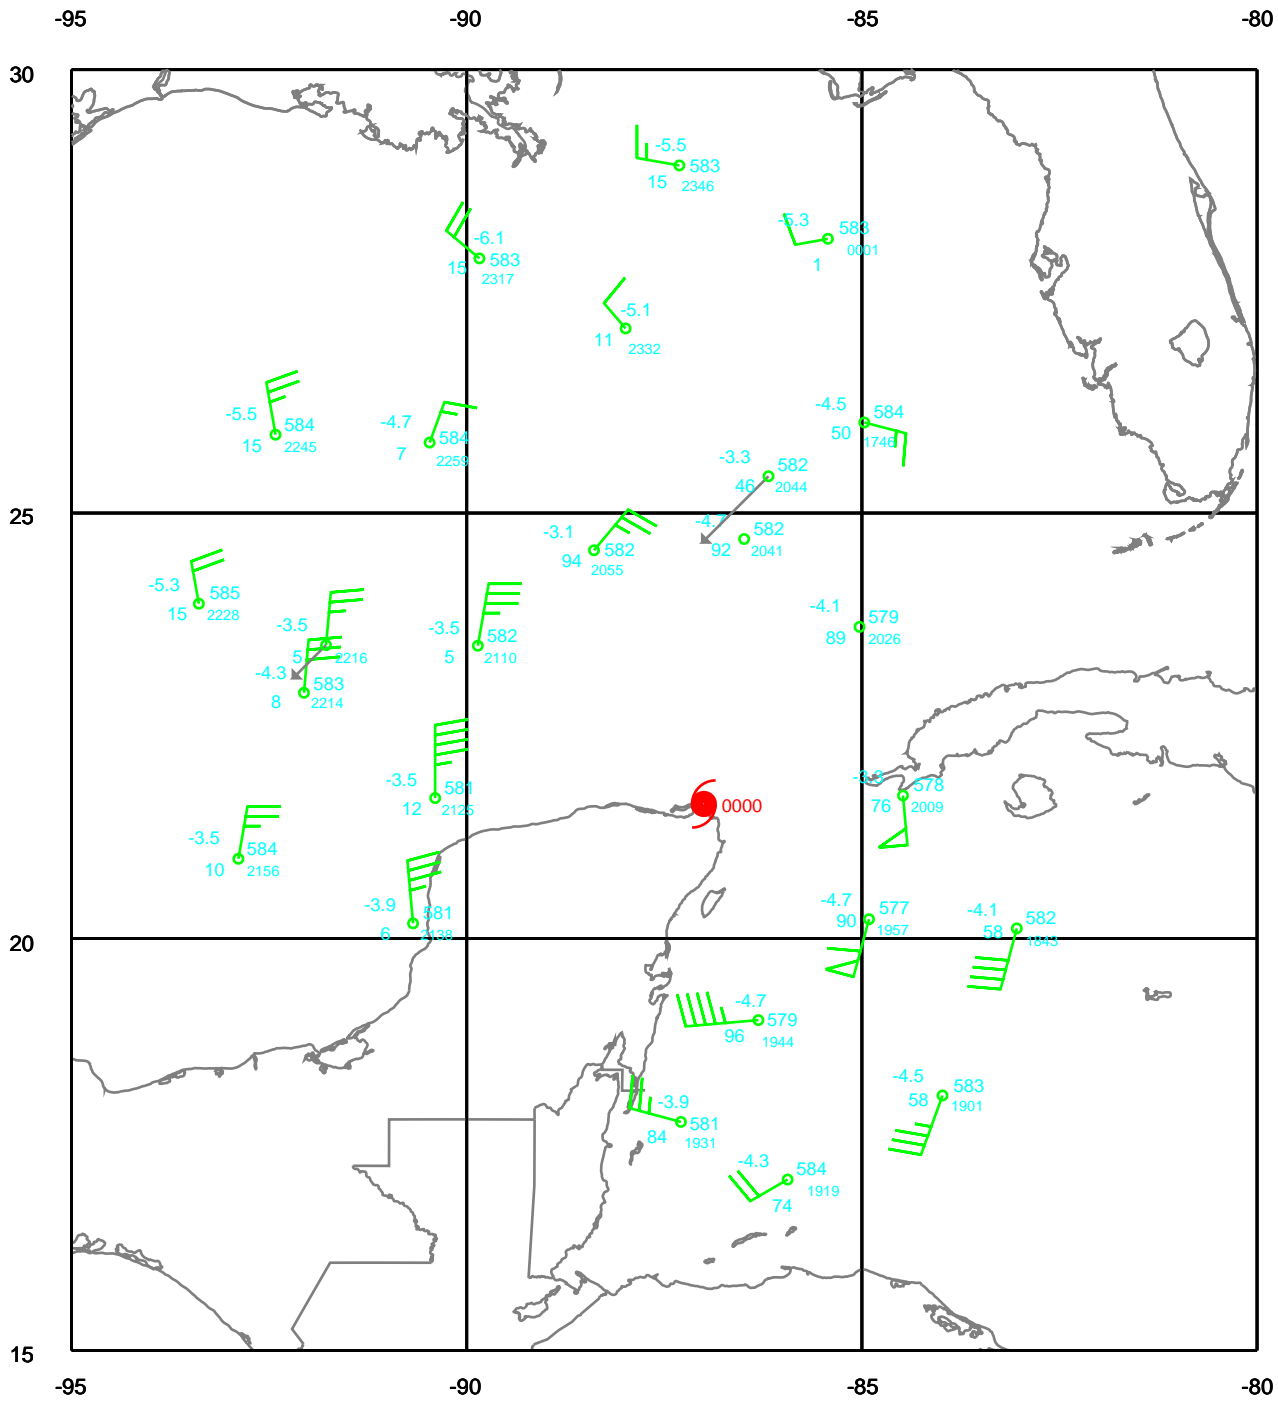

WILMA

300 mb

Date: 051022
Time: 12-30 UTC

EARTH RELATIVE

WILMA

400 mb

Date: 051022
Time: 12-30 UTC

EARTH RELATIVE

WILMA

500 mb

Date: 051022
Time: 12-30 UTC

EARTH RELATIVE

WILMA

700 mb

Date: 051022
Time: 12-30 UTC

EARTH RELATIVE

WILMA

850 mb

Date: 051022
Time: 12-30 UTC

EARTH RELATIVE

WILMA

925 mb

Date: 051022
Time: 12-30 UTC

EARTH RELATIVE

WILMA

Surface

Date: 051022
Time: 12-30 UTC

EARTH RELATIVE