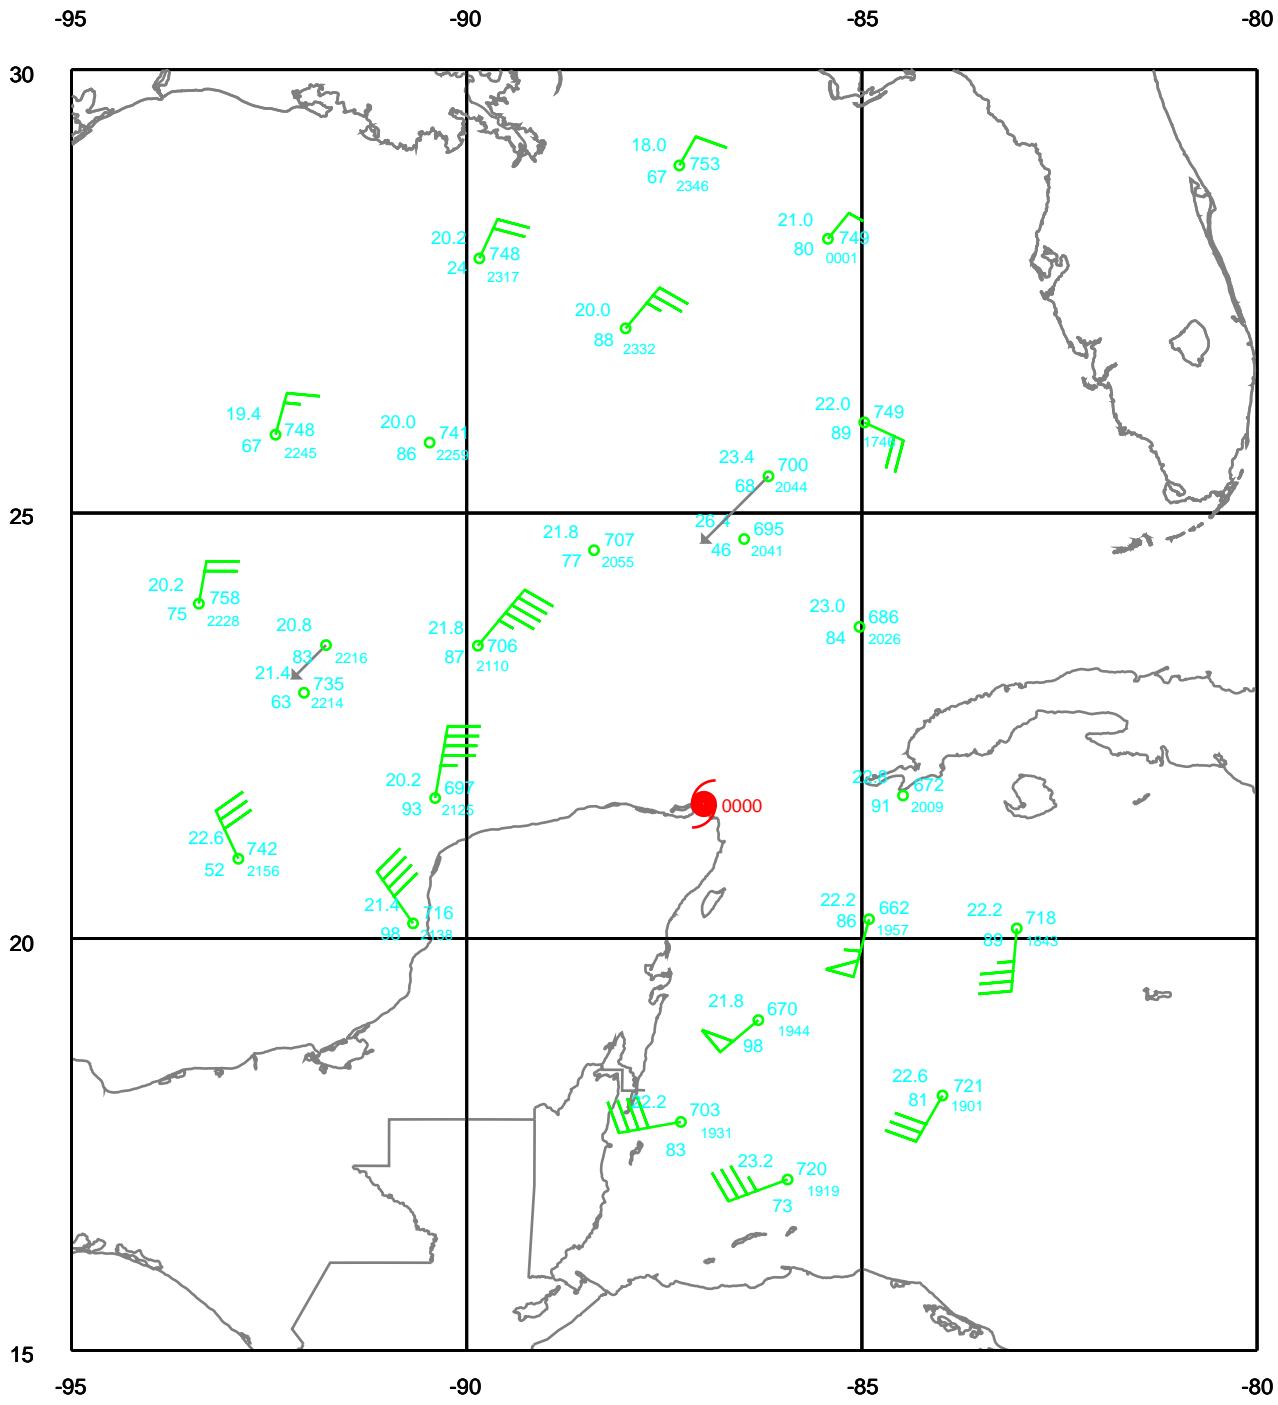

WILMA

300 mb

Date: 051022
Time: 12-30 UTC

EARTH RELATIVE

WILMA

400 mb

Date: 051022
Time: 12-30 UTC

EARTH RELATIVE

WILMA

500 mb

Date: 051022
Time: 12-30 UTC

EARTH RELATIVE

WILMA

700 mb

Date: 051022
Time: 12-30 UTC

EARTH RELATIVE

WILMA

850 mb

Date: 051022
Time: 12-30 UTC

EARTH RELATIVE

WILMA

925 mb

Date: 051022
Time: 12-30 UTC

EARTH RELATIVE

WILMA

Surface

Date: 051022
Time: 12-30 UTC

EARTH RELATIVE