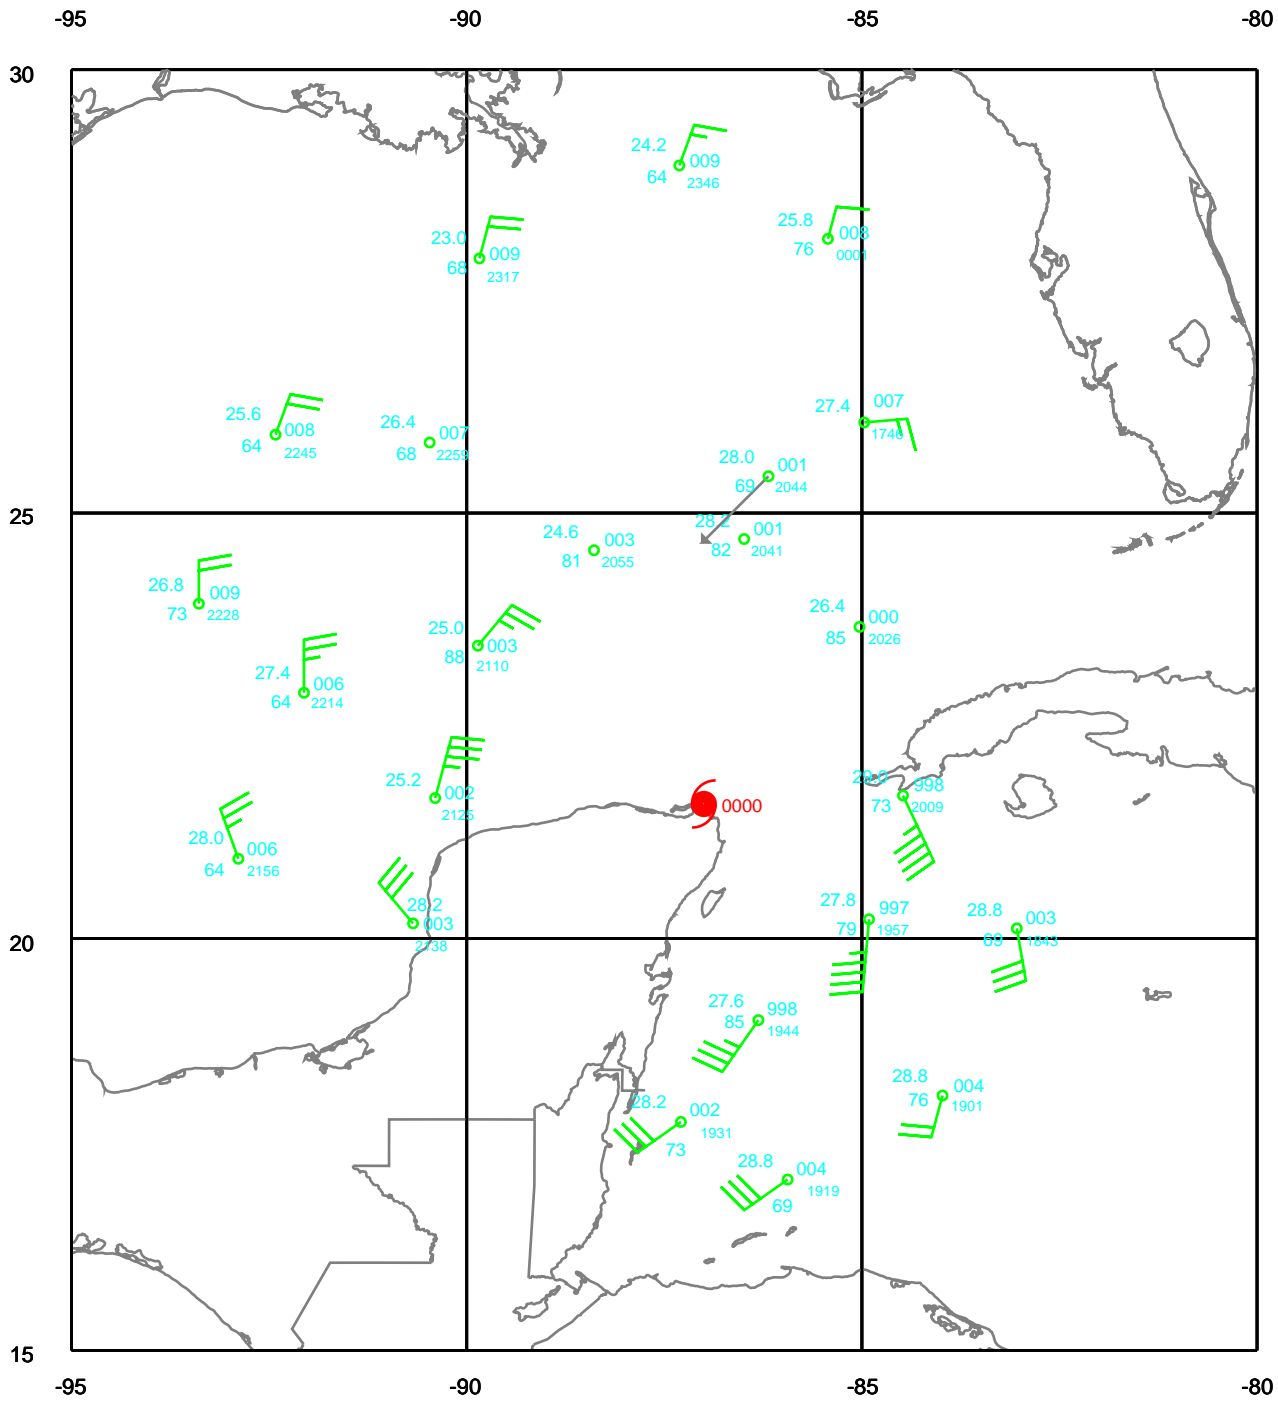

WILMA

200 mb

Date: 051022
Time: 12-30 UTC

EARTH RELATIVE

WILMA

250 mb

Date: 051022
Time: 12-30 UTC

EARTH RELATIVE

WILMA

500 mb

Date: 051022
Time: 12-30 UTC

EARTH RELATIVE

WILMA

700 mb

Date: 051022
Time: 12-30 UTC

EARTH RELATIVE

WILMA

850 mb

Date: 051022
Time: 12-30 UTC

EARTH RELATIVE

WILMA

925 mb

Date: 051022
Time: 12-30 UTC

EARTH RELATIVE

WILMA

Surface

Date: 051022
Time: 12-30 UTC

EARTH RELATIVE