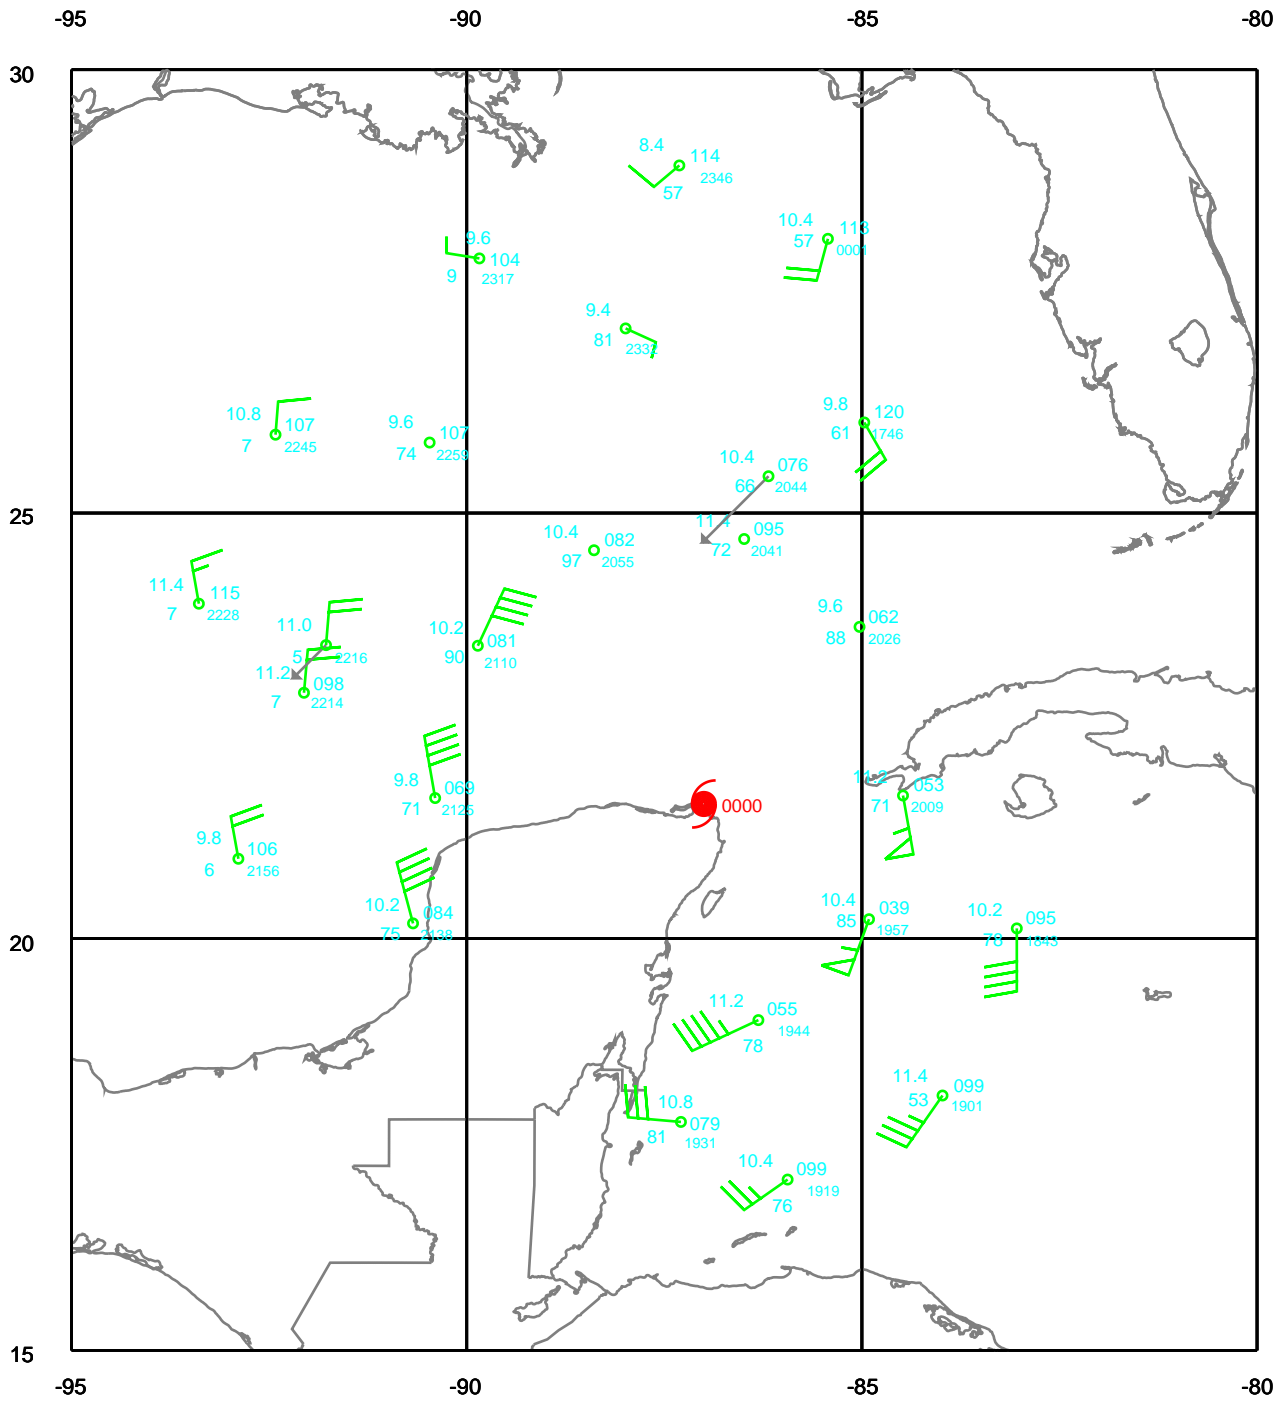

WILMA

300 mb

Date: 051022
Time: 12-30 UTC

EARTH RELATIVE

WILMA

400 mb

Date: 051022
Time: 12-30 UTC

EARTH RELATIVE

WILMA

500 mb

Date: 051022
Time: 12-30 UTC

EARTH RELATIVE

WILMA

700 mb

Date: 051022
Time: 12-30 UTC

EARTH RELATIVE

WILMA

850 mb

Date: 051022
Time: 12-30 UTC

EARTH RELATIVE

WILMA

925 mb

Date: 051022
Time: 12-30 UTC

EARTH RELATIVE

WILMA

Surface

Date: 051022
Time: 12-30 UTC

EARTH RELATIVE