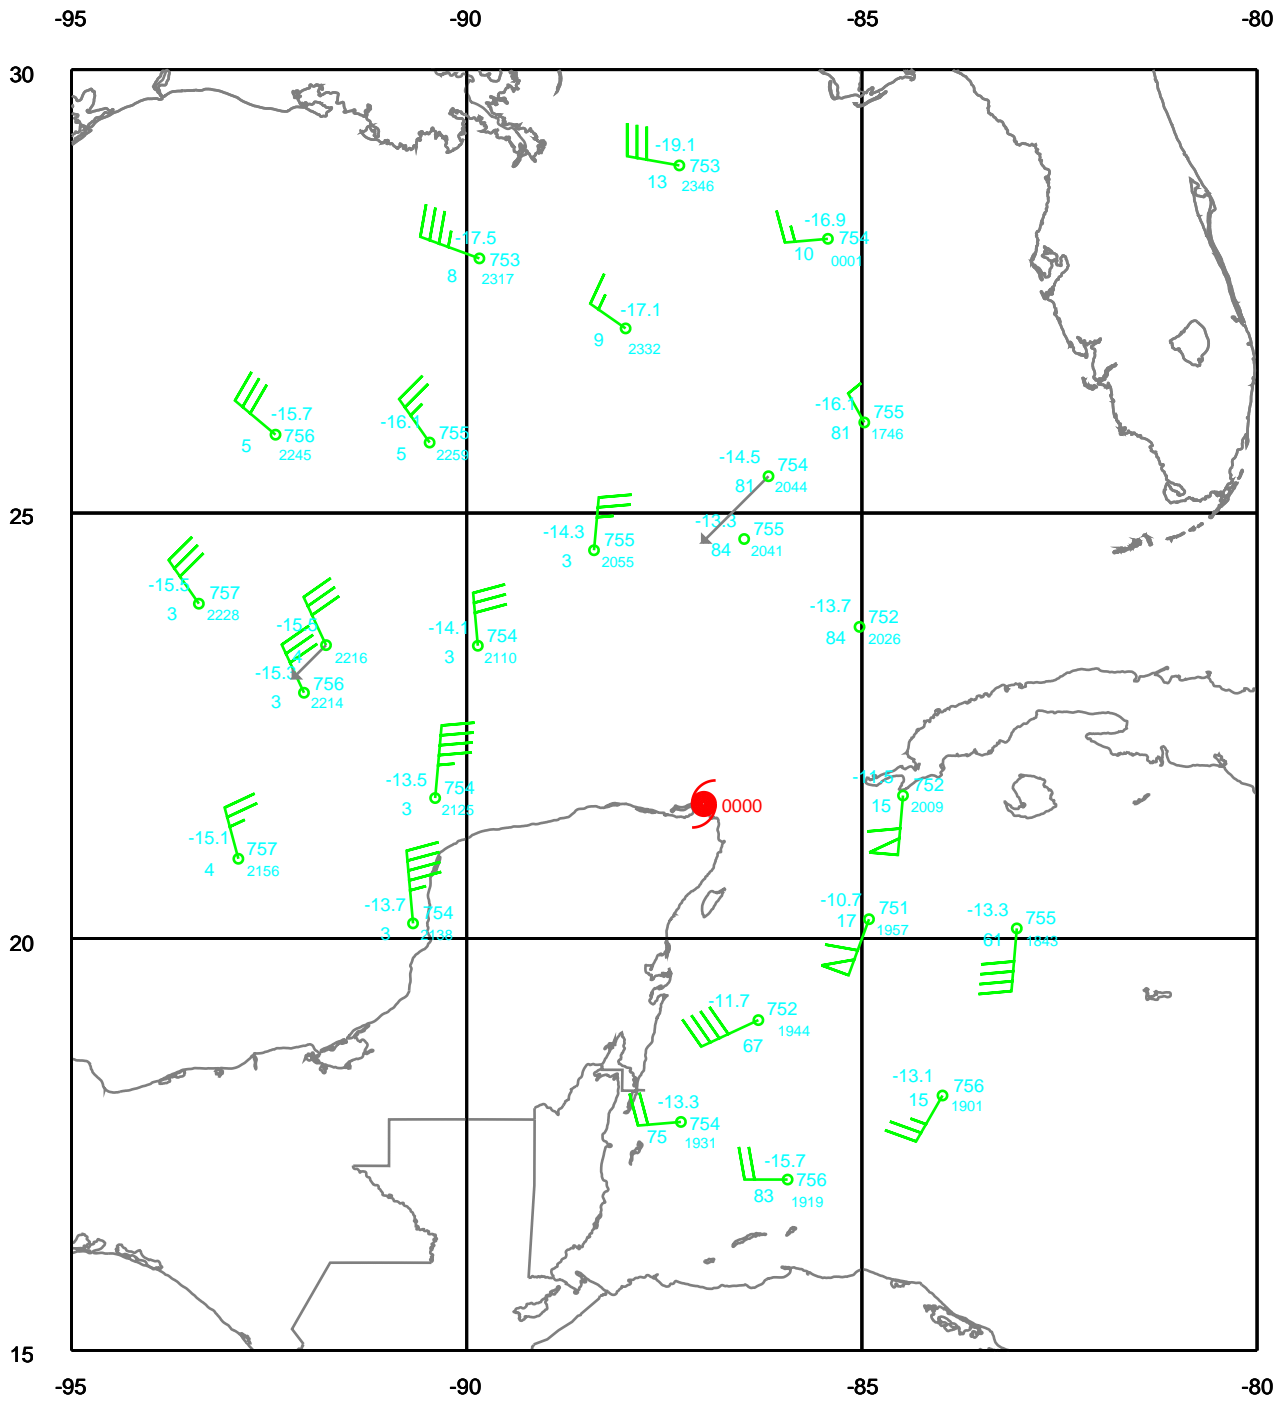

WILMA

400 mb

Date: 051022
Time: 12-30 UTC

EARTH RELATIVE