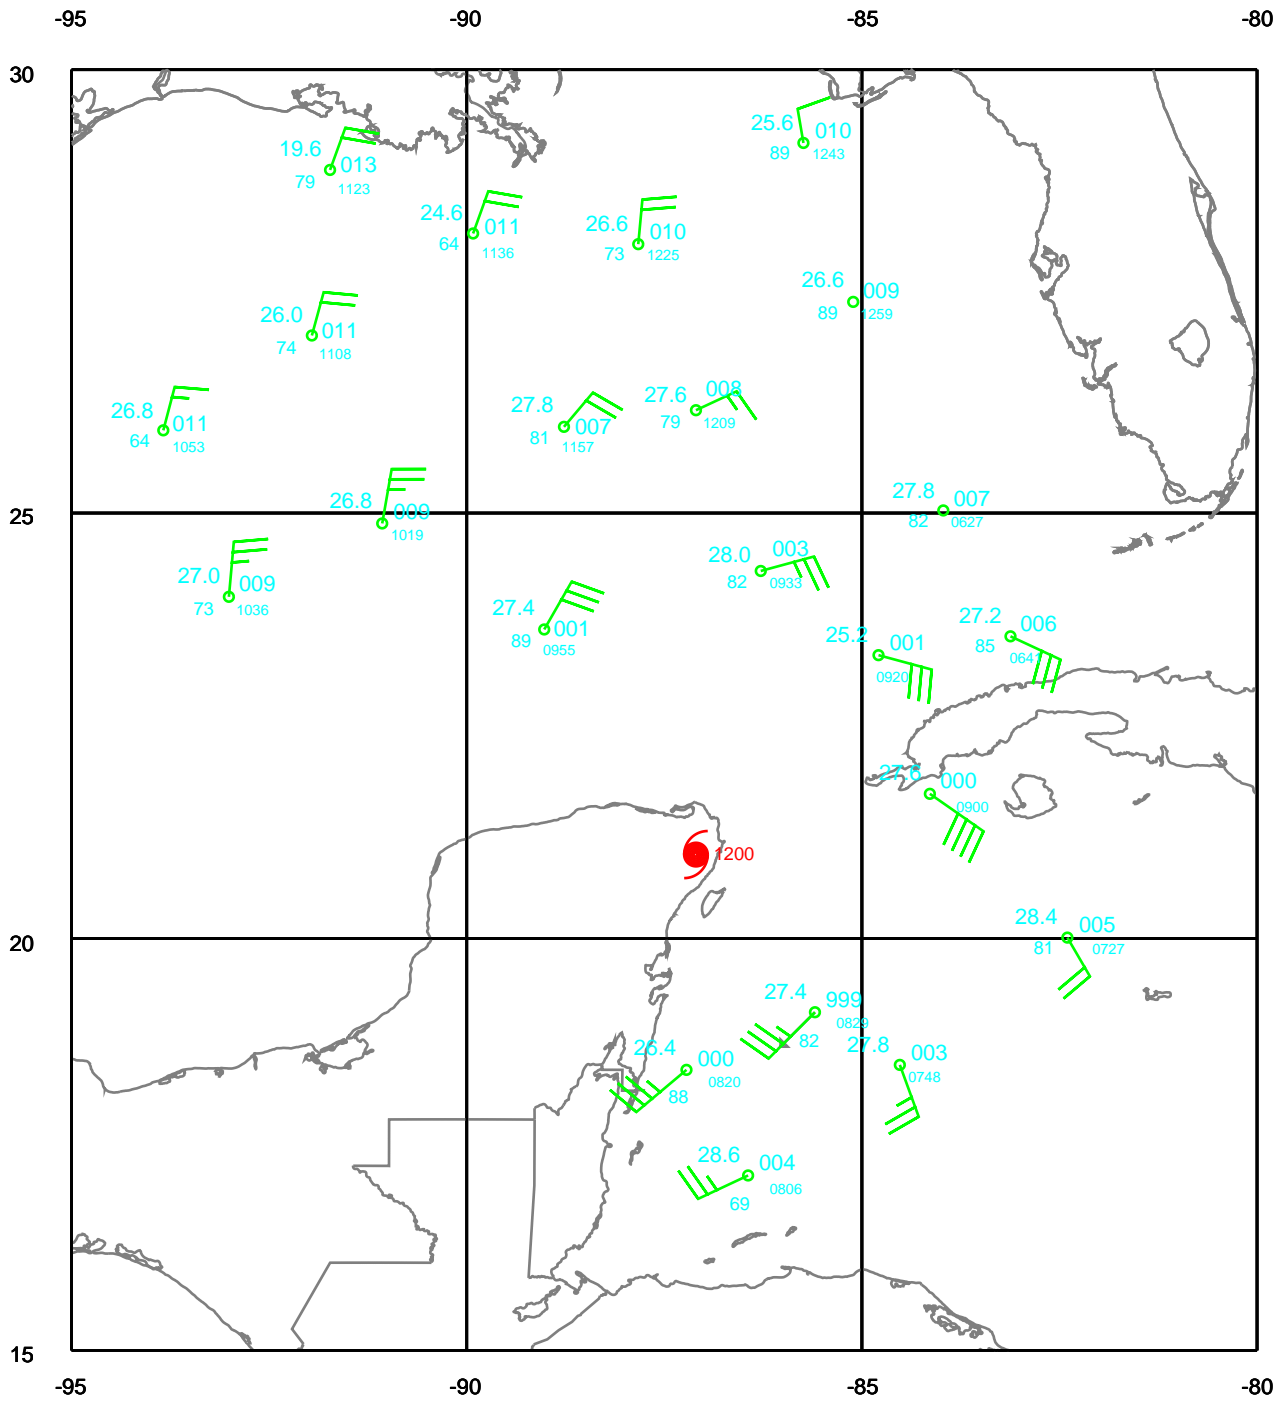

WILMA

200 mb

Date: 051022
Time: 06-18 UTC

EARTH RELATIVE

WILMA

250 mb

Date: 051022
Time: 06-18 UTC

EARTH RELATIVE

WILMA

500 mb

Date: 051022
Time: 06-18 UTC

EARTH RELATIVE

WILMA

700 mb

Date: 051022
Time: 06-18 UTC

EARTH RELATIVE

WILMA

850 mb

Date: 051022
Time: 06-18 UTC

EARTH RELATIVE

WILMA

925 mb

Date: 051022
Time: 06-18 UTC

EARTH RELATIVE

WILMA

Surface

Date: 051022
Time: 06-18 UTC

EARTH RELATIVE