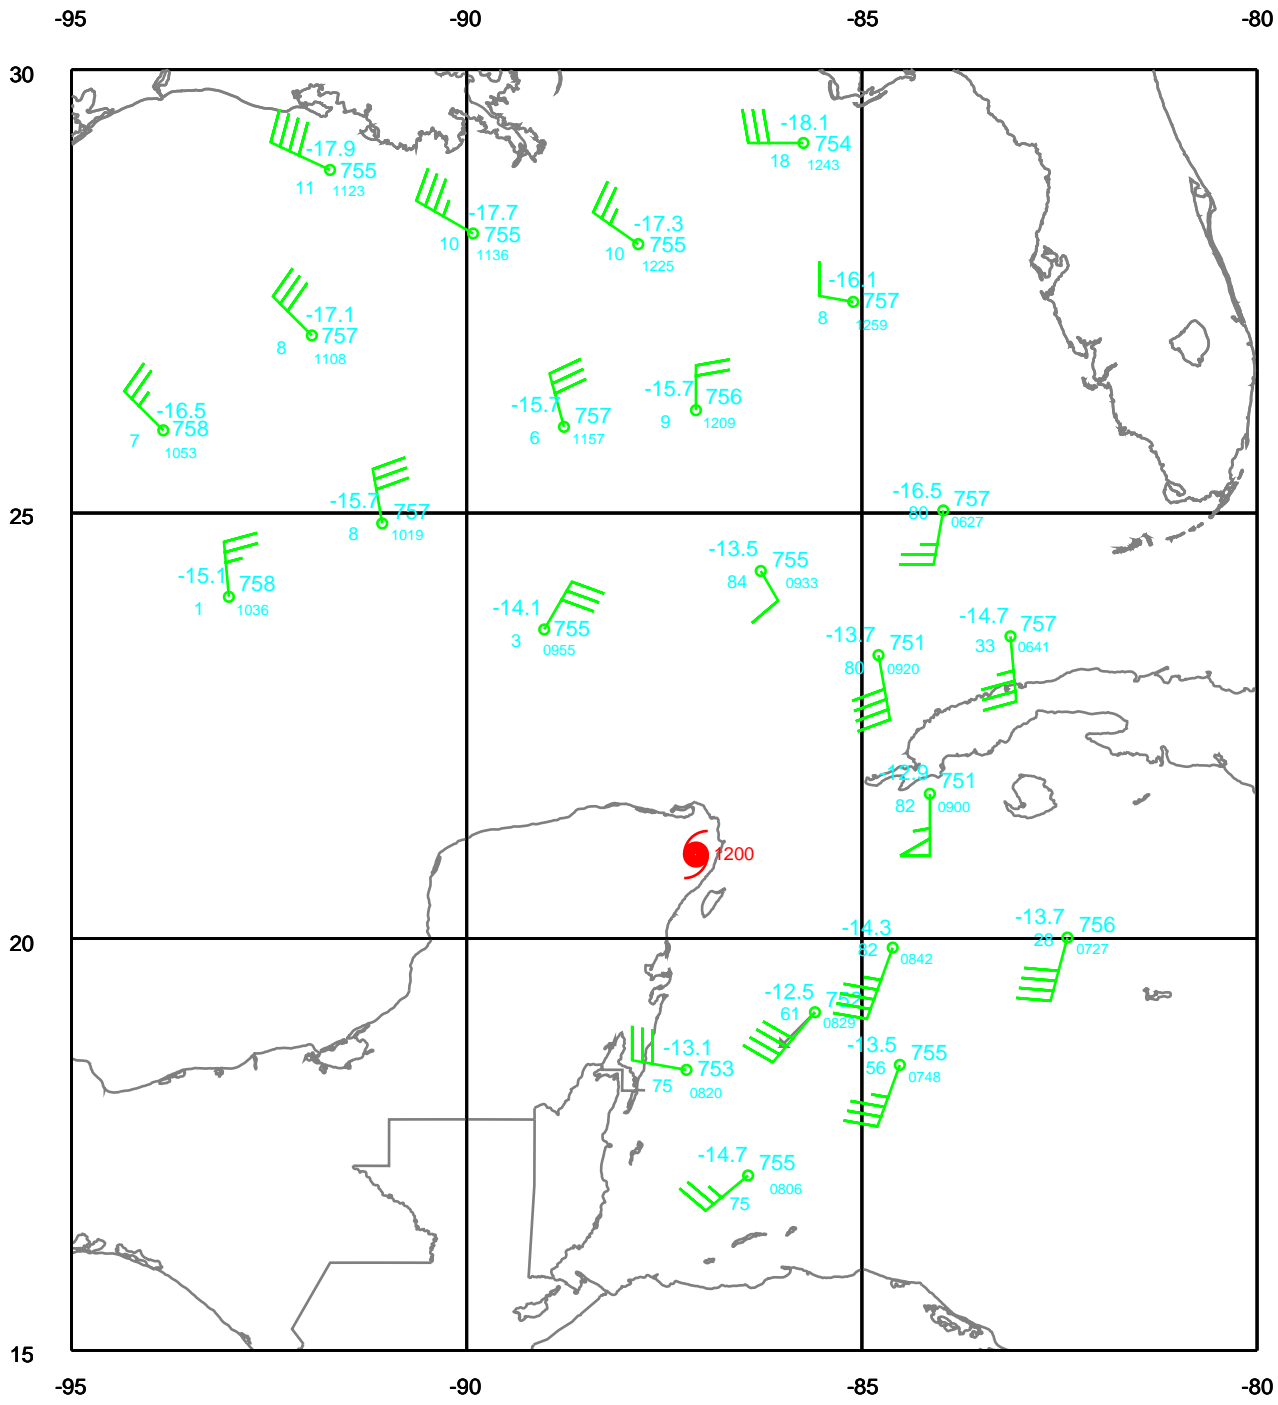

WILMA

200 mb

Date: 051022
Time: 06-18 UTC

EARTH RELATIVE

WILMA

250 mb

Date: 051022
Time: 06-18 UTC

EARTH RELATIVE

WILMA

300 mb

Date: 051022
Time: 06-18 UTC

EARTH RELATIVE

WILMA

400 mb

Date: 051022
Time: 06-18 UTC

EARTH RELATIVE

WILMA

500 mb

Date: 051022
Time: 06-18 UTC

EARTH RELATIVE

WILMA

700 mb

Date: 051022
Time: 06-18 UTC

EARTH RELATIVE

WILMA

Surface

Date: 051022
Time: 06-18 UTC

EARTH RELATIVE