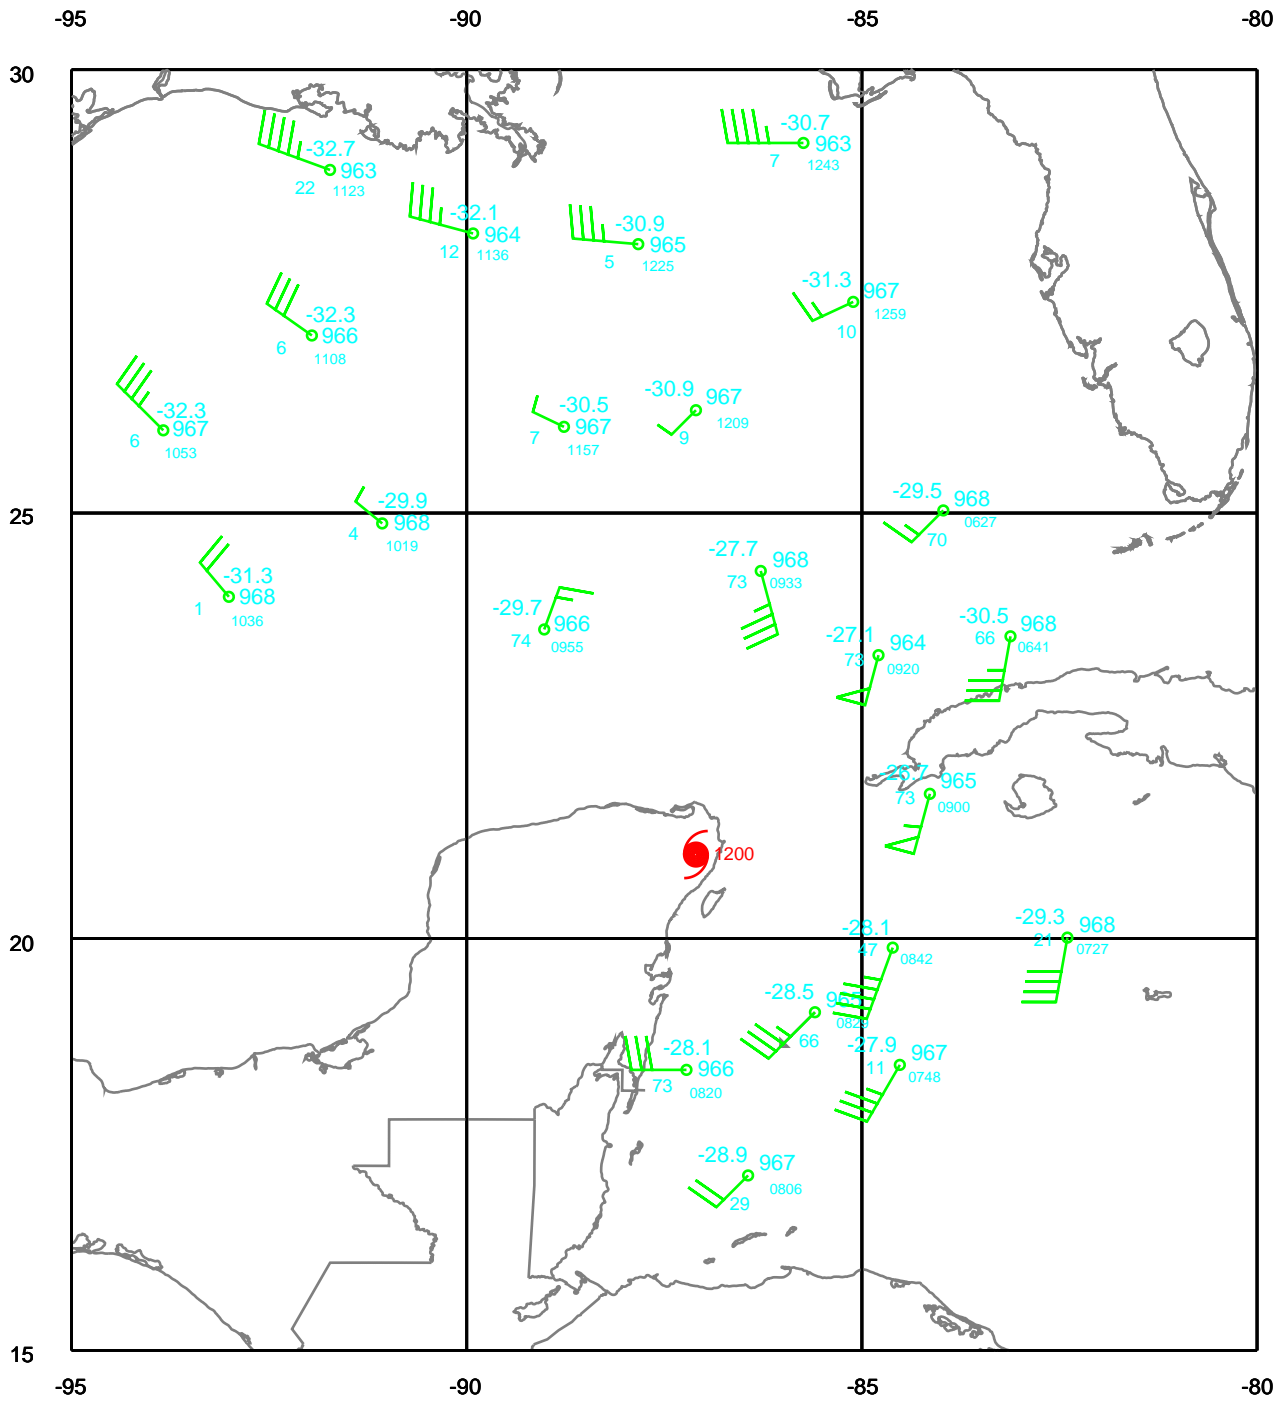

WILMA

200 mb

Date: 051022
Time: 06-18 UTC

EARTH RELATIVE

WILMA

250 mb

Date: 051022
Time: 06-18 UTC

EARTH RELATIVE

WILMA

300 mb

Date: 051022
Time: 06-18 UTC

EARTH RELATIVE

WILMA

400 mb

Date: 051022
Time: 06-18 UTC

EARTH RELATIVE

WILMA

500 mb

Date: 051022
Time: 06-18 UTC

EARTH RELATIVE

WILMA

700 mb

Date: 051022
Time: 06-18 UTC

EARTH RELATIVE

WILMA

Surface

Date: 051022
Time: 06-18 UTC

EARTH RELATIVE