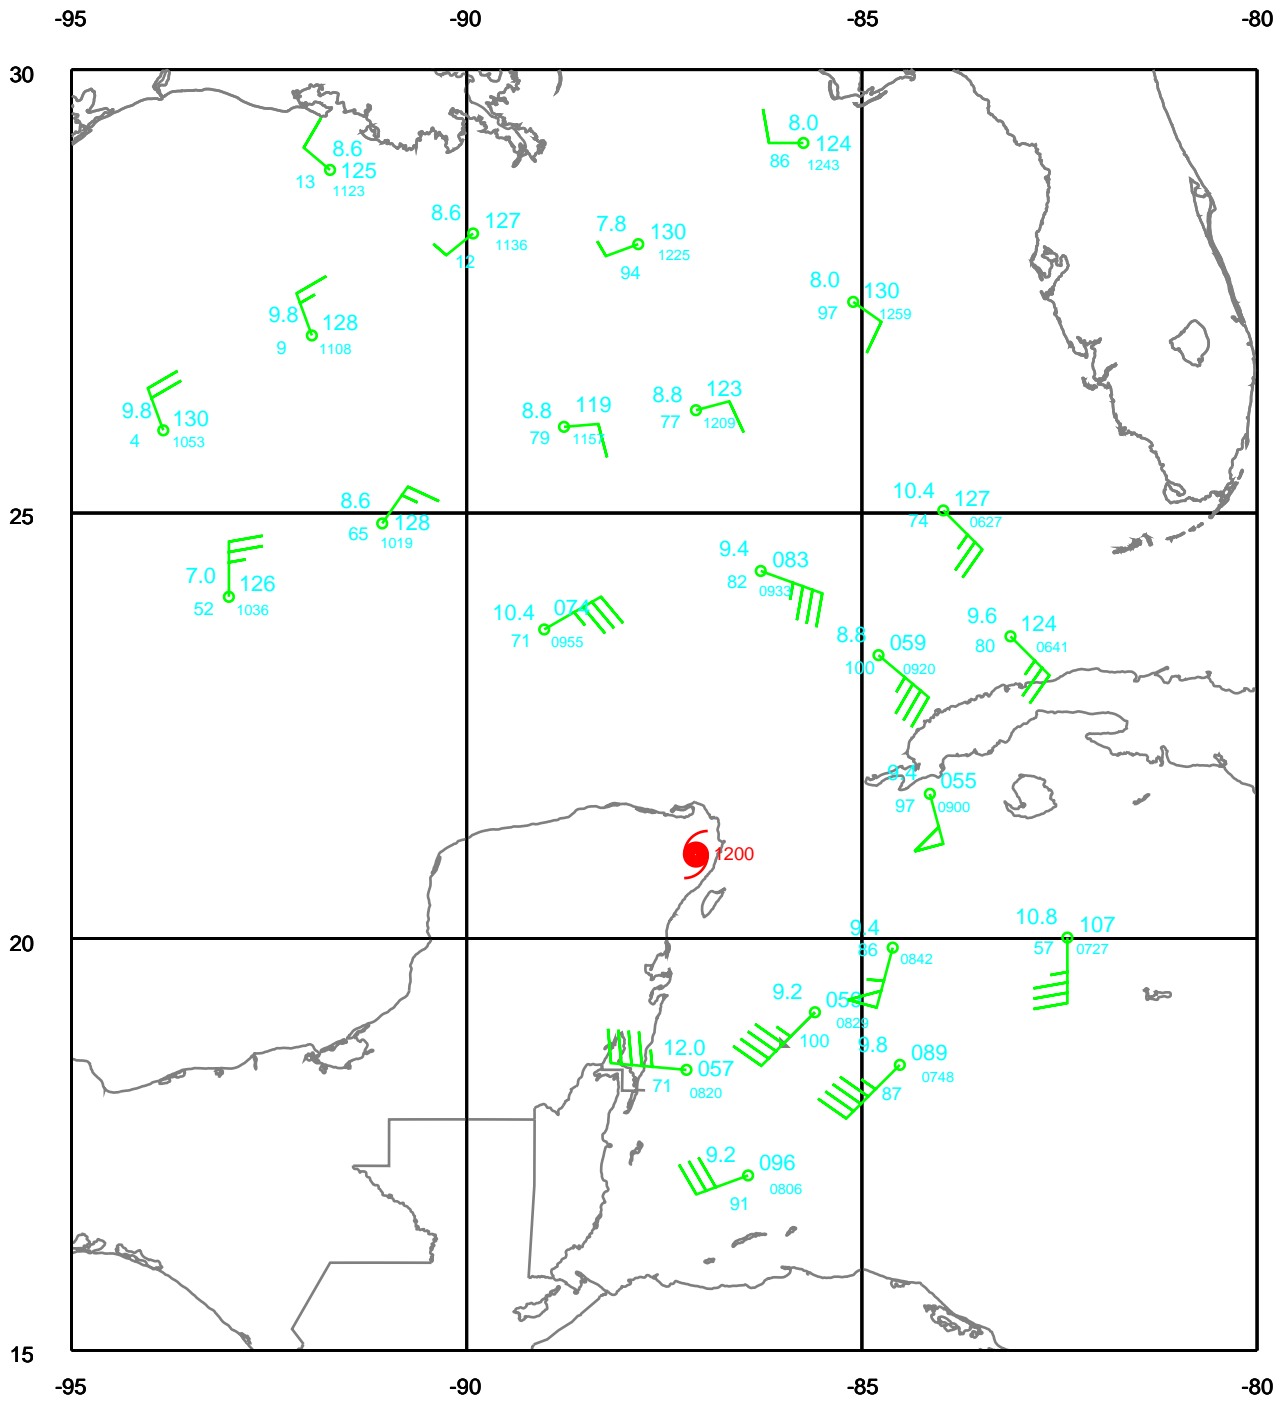

WILMA

300 mb

Date: 051022
Time: 06-18 UTC

EARTH RELATIVE

WILMA

400 mb

Date: 051022
Time: 06-18 UTC

EARTH RELATIVE

WILMA

500 mb

Date: 051022
Time: 06-18 UTC

EARTH RELATIVE

WILMA

700 mb

Date: 051022
Time: 06-18 UTC

EARTH RELATIVE

WILMA

850 mb

Date: 051022
Time: 06-18 UTC

EARTH RELATIVE

WILMA

925 mb

Date: 051022
Time: 06-18 UTC

EARTH RELATIVE

WILMA

Surface

Date: 051022
Time: 06-18 UTC

EARTH RELATIVE