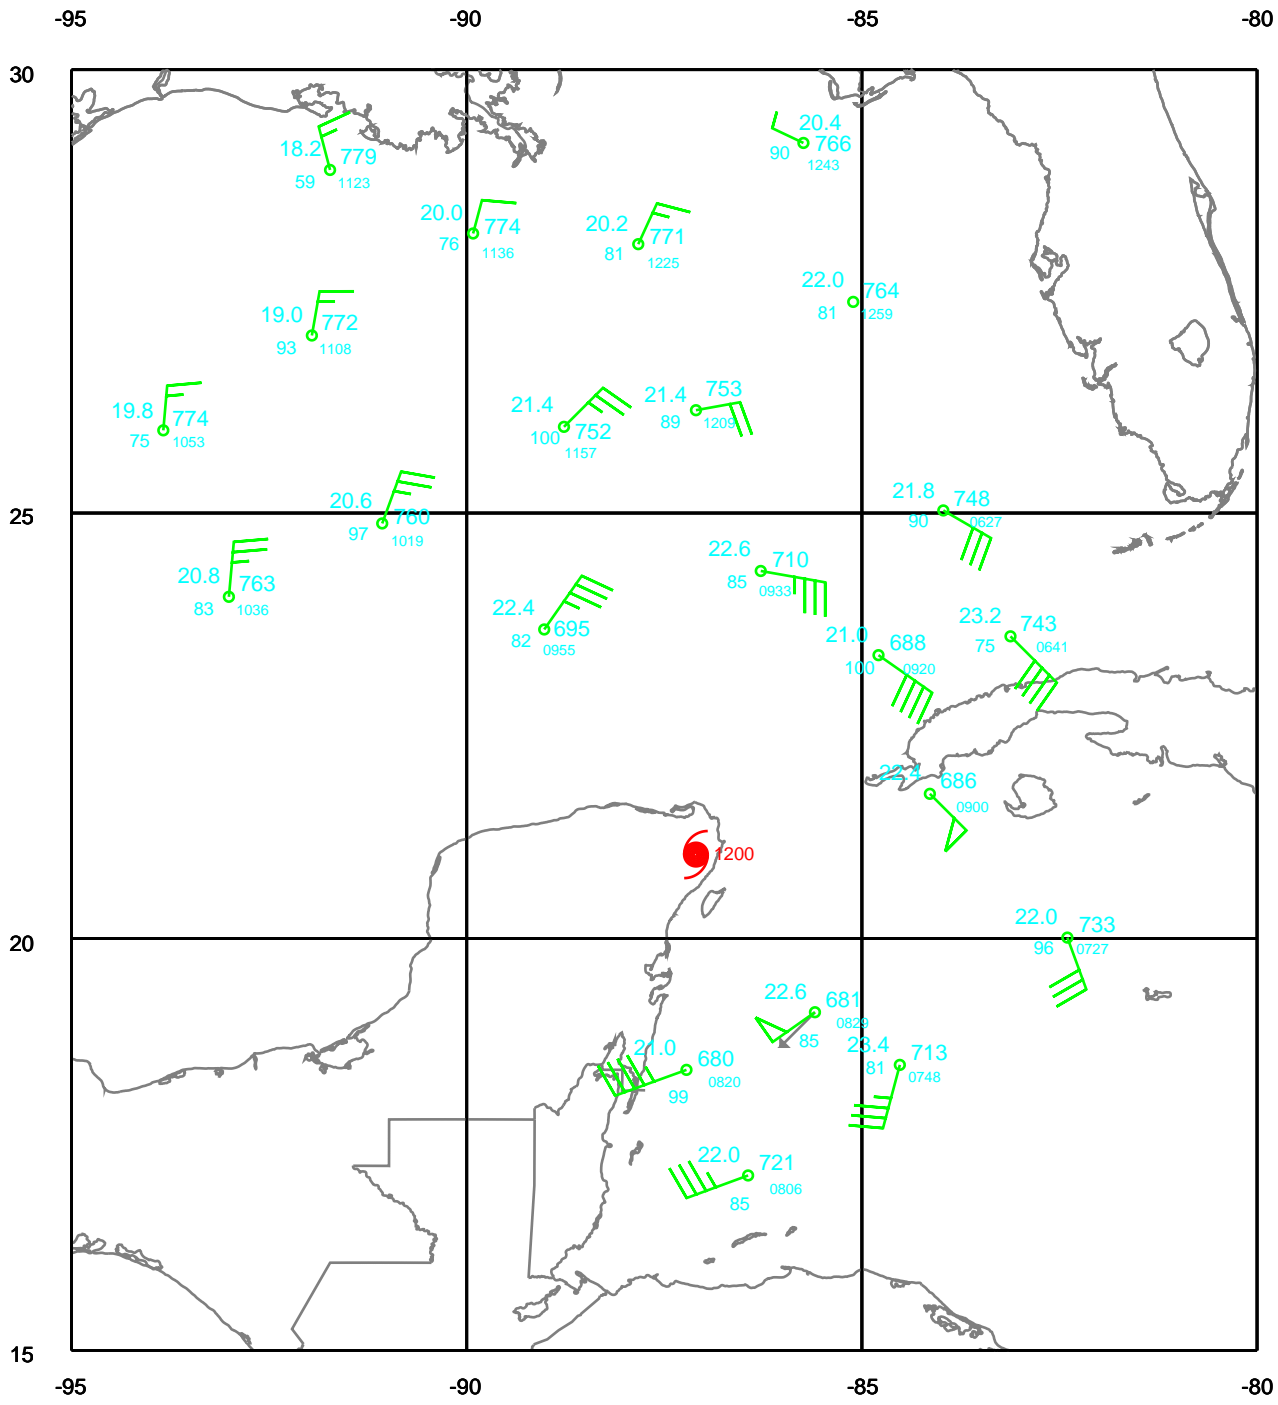

WILMA

300 mb

Date: 051022
Time: 06-18 UTC

EARTH RELATIVE

WILMA

400 mb

Date: 051022
Time: 06-18 UTC

EARTH RELATIVE

WILMA

500 mb

Date: 051022
Time: 06-18 UTC

EARTH RELATIVE

WILMA

700 mb

Date: 051022
Time: 06-18 UTC

EARTH RELATIVE

WILMA

850 mb

Date: 051022
Time: 06-18 UTC

EARTH RELATIVE

WILMA

925 mb

Date: 051022
Time: 06-18 UTC

EARTH RELATIVE

WILMA

Surface

Date: 051022
Time: 06-18 UTC

EARTH RELATIVE