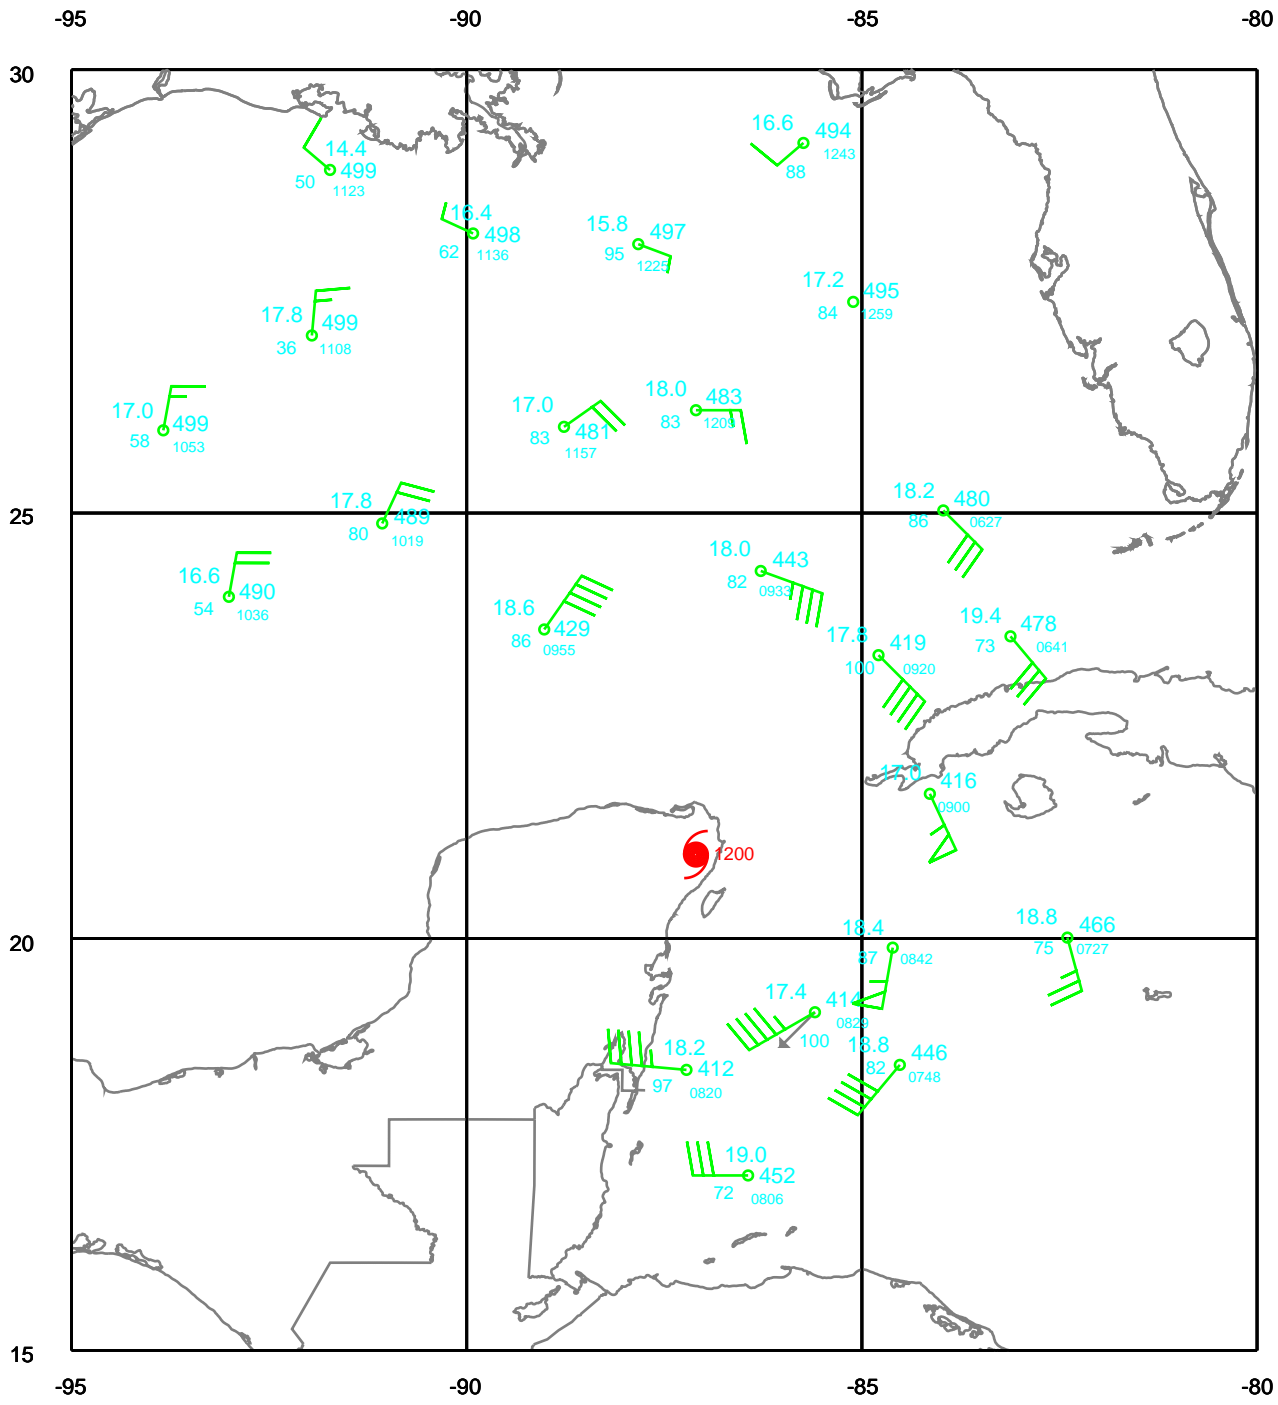

WILMA

300 mb

Date: 051022
Time: 06-18 UTC

EARTH RELATIVE

WILMA

400 mb

Date: 051022
Time: 06-18 UTC

EARTH RELATIVE

WILMA

500 mb

Date: 051022
Time: 06-18 UTC

EARTH RELATIVE

WILMA

700 mb

Date: 051022
Time: 06-18 UTC

EARTH RELATIVE

WILMA

850 mb

Date: 051022
Time: 06-18 UTC

EARTH RELATIVE

WILMA

925 mb

Date: 051022
Time: 06-18 UTC

EARTH RELATIVE

WILMA

Surface

Date: 051022
Time: 06-18 UTC

EARTH RELATIVE