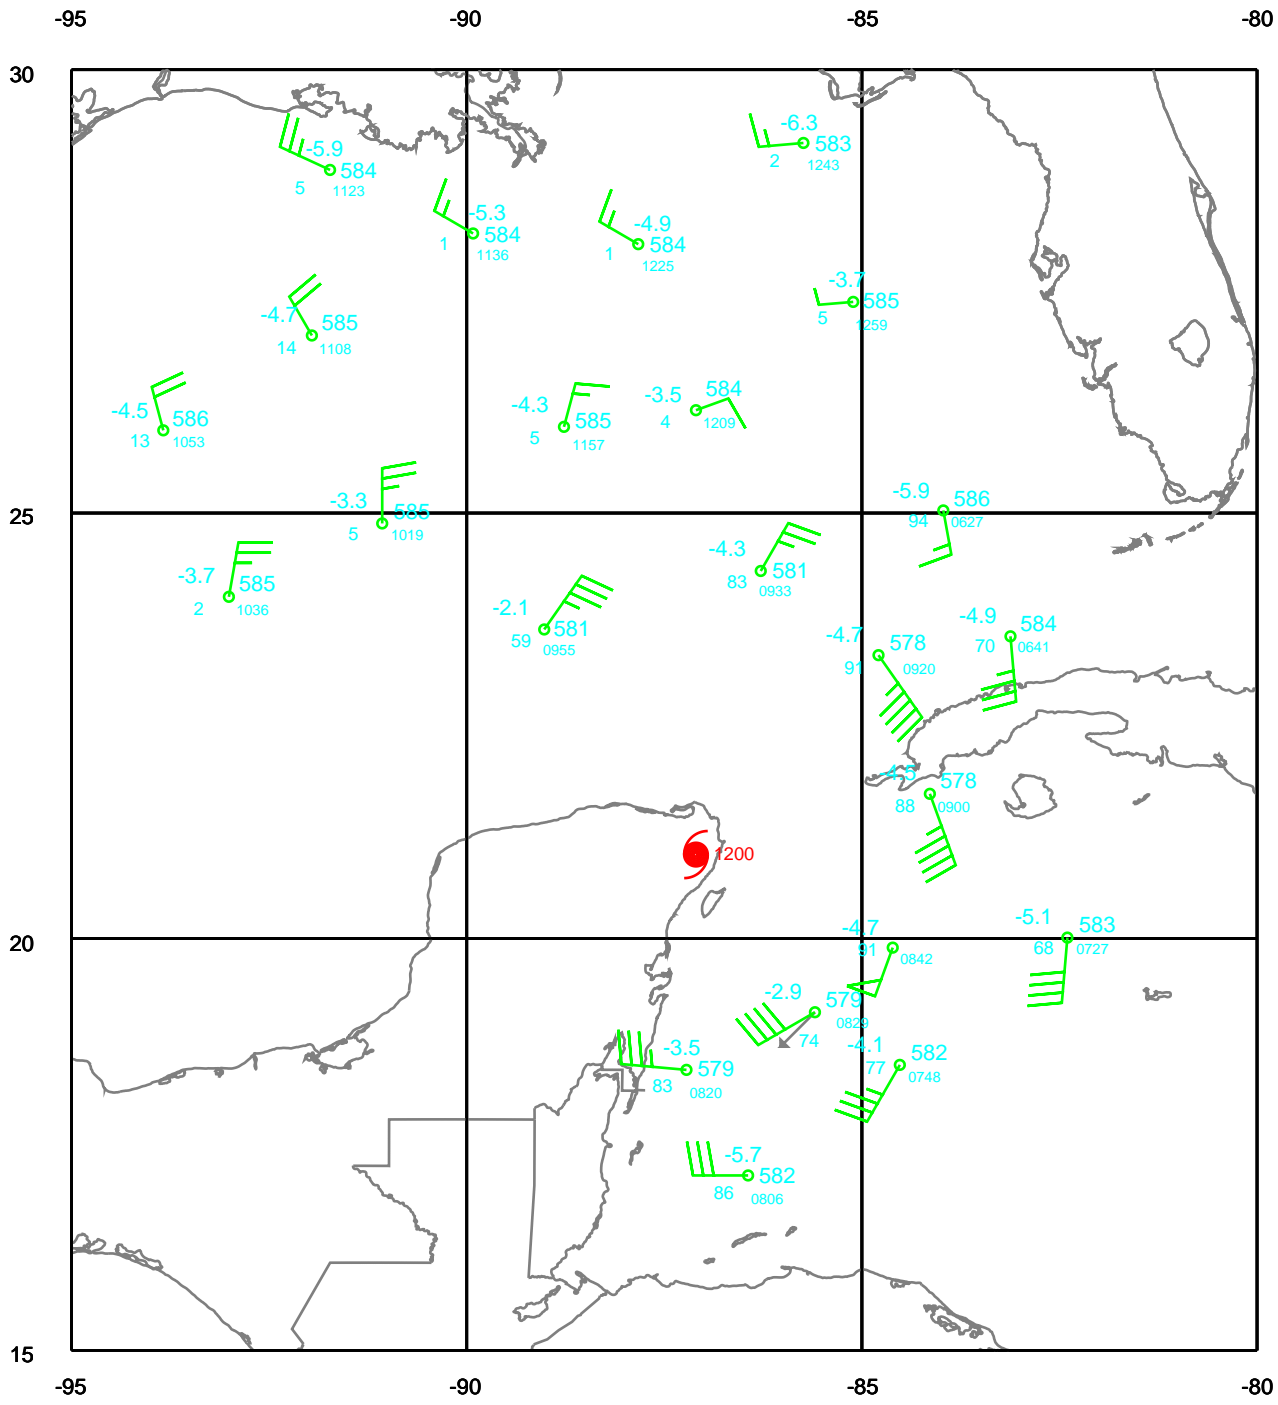

WILMA

300 mb

Date: 051022
Time: 06-18 UTC

EARTH RELATIVE

WILMA

400 mb

Date: 051022
Time: 06-18 UTC

EARTH RELATIVE

WILMA

500 mb

Date: 051022
Time: 06-18 UTC

EARTH RELATIVE

WILMA

700 mb

Date: 051022
Time: 06-18 UTC

EARTH RELATIVE

WILMA

850 mb

Date: 051022
Time: 06-18 UTC

EARTH RELATIVE

WILMA

925 mb

Date: 051022
Time: 06-18 UTC

EARTH RELATIVE

WILMA

Surface

Date: 051022
Time: 06-18 UTC

EARTH RELATIVE