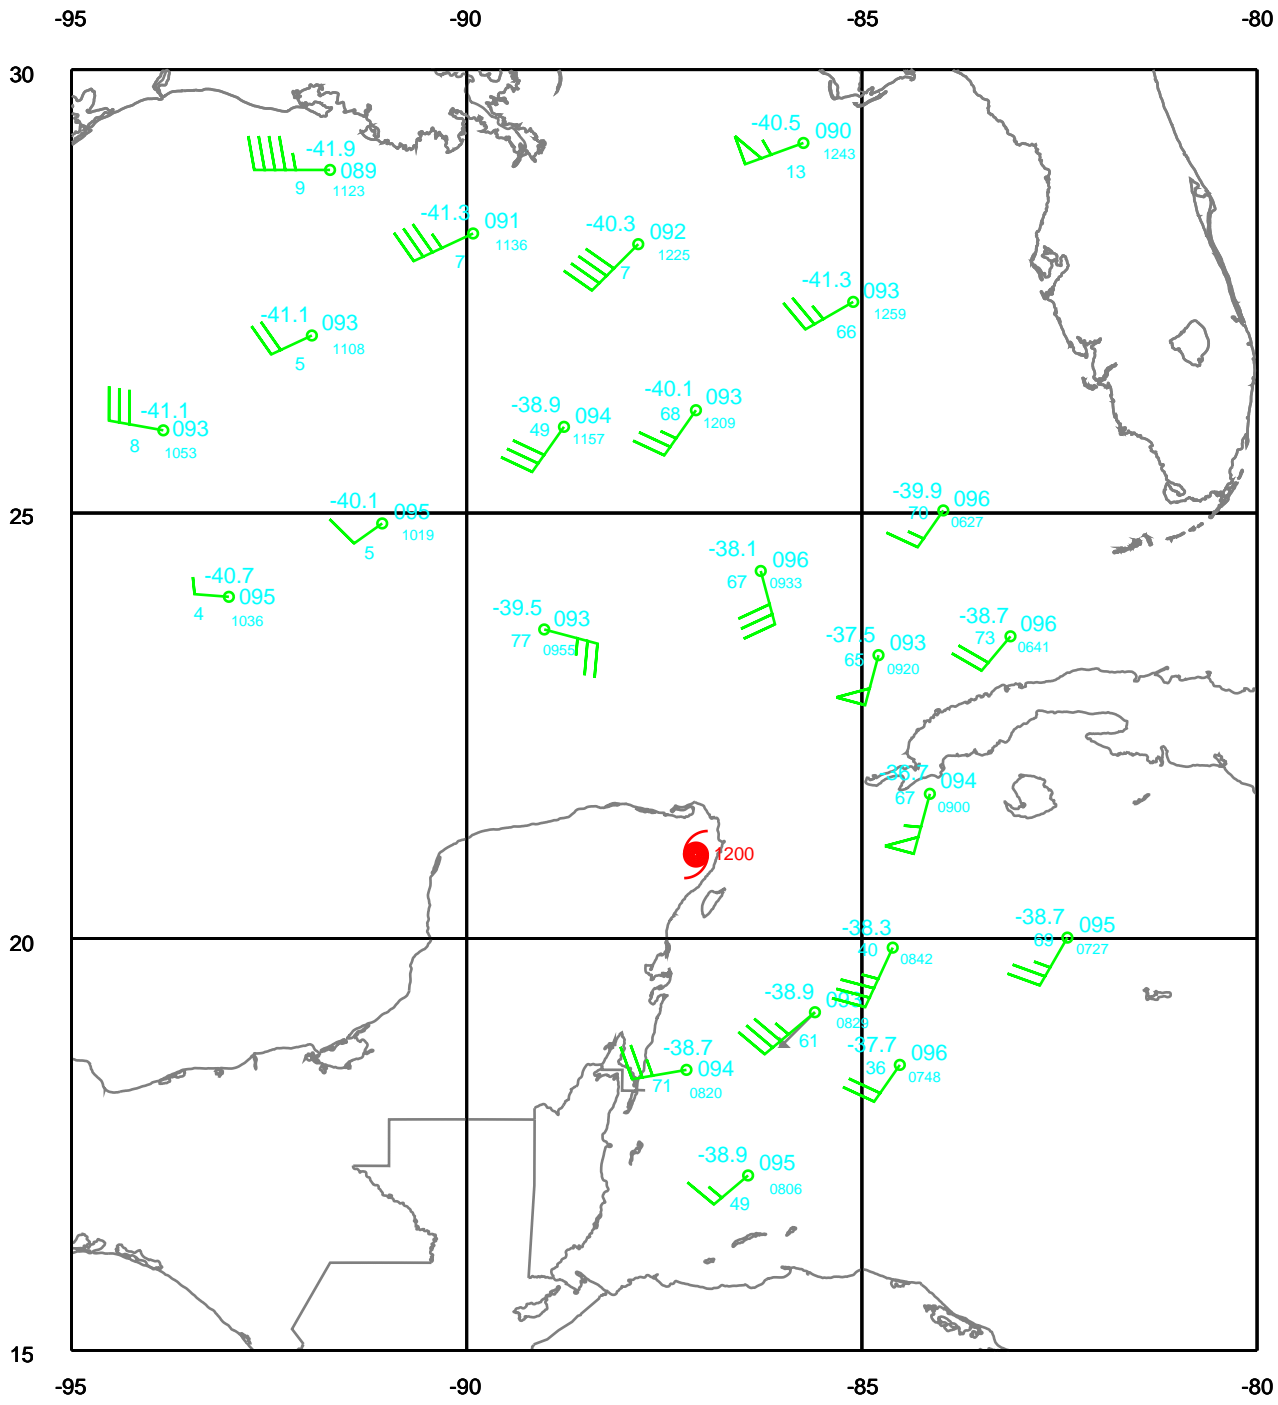

WILMA

200 mb

Date: 051022
Time: 06-18 UTC

EARTH RELATIVE

WILMA

250 mb

Date: 051022
Time: 06-18 UTC

EARTH RELATIVE

WILMA

300 mb

Date: 051022
Time: 06-18 UTC

EARTH RELATIVE

WILMA

400 mb

Date: 051022
Time: 06-18 UTC

EARTH RELATIVE

WILMA

500 mb

Date: 051022
Time: 06-18 UTC

EARTH RELATIVE

WILMA

700 mb

Date: 051022
Time: 06-18 UTC

EARTH RELATIVE

WILMA

Surface

Date: 051022
Time: 06-18 UTC

EARTH RELATIVE