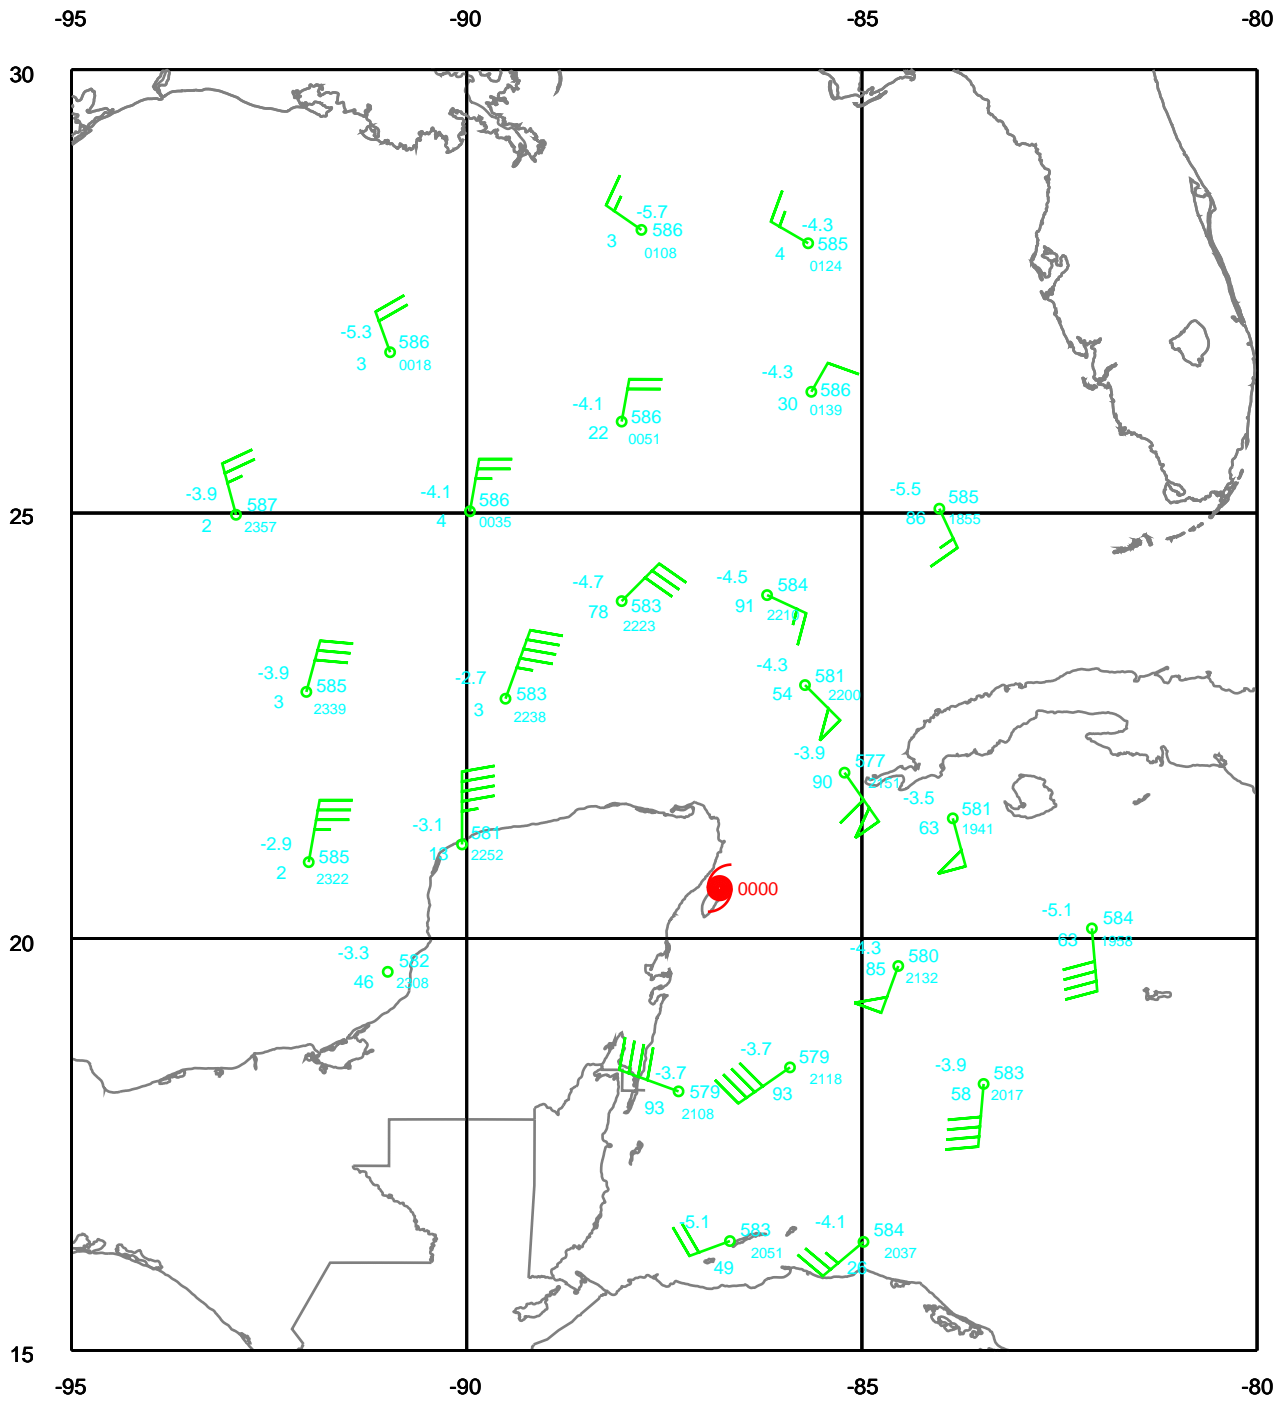

WILMA

300 mb

Date: 051021
Time: 18-30 UTC

EARTH RELATIVE

WILMA

400 mb

Date: 051021
Time: 18-30 UTC

EARTH RELATIVE

WILMA

500 mb

Date: 051021
Time: 18-30 UTC

EARTH RELATIVE

WILMA

700 mb

Date: 051021
Time: 18-30 UTC

EARTH RELATIVE

WILMA

850 mb

Date: 051021
Time: 18-30 UTC

EARTH RELATIVE

WILMA

925 mb

Date: 051021
Time: 18-30 UTC

EARTH RELATIVE

WILMA

Surface

Date: 051021
Time: 18-30 UTC

EARTH RELATIVE