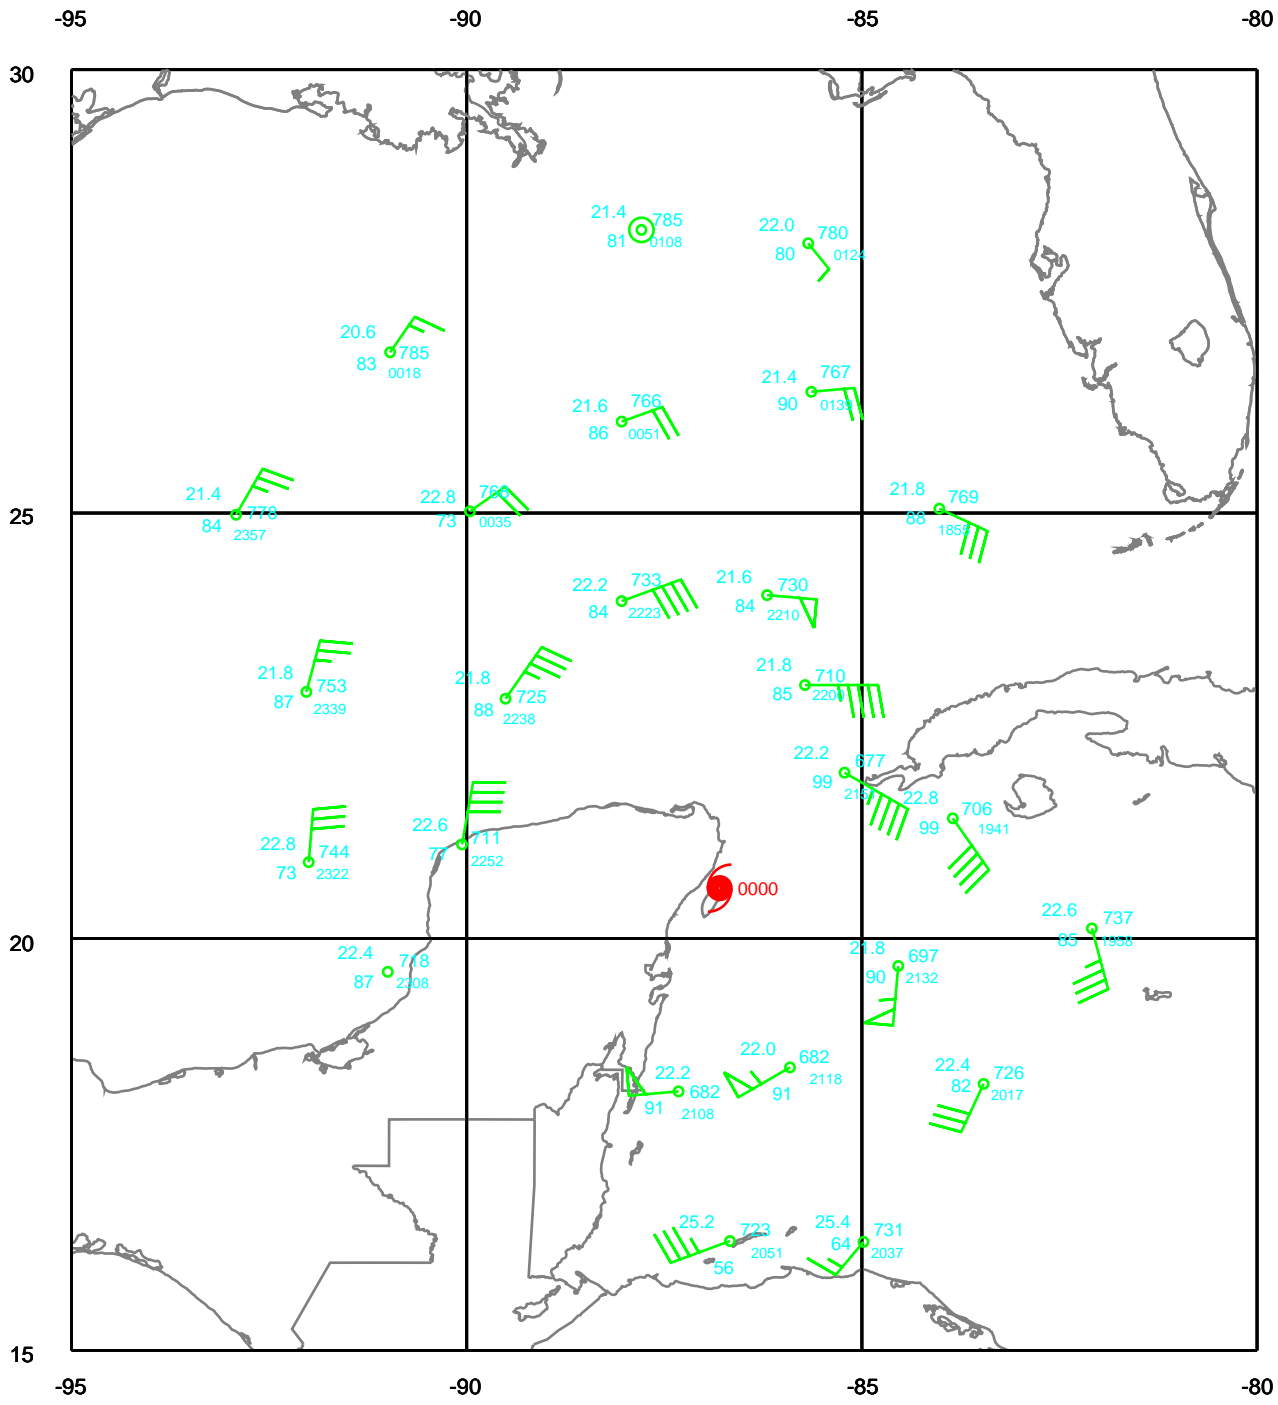

WILMA

300 mb

Date: 051021
Time: 18-30 UTC

EARTH RELATIVE

WILMA

400 mb

Date: 051021
Time: 18-30 UTC

EARTH RELATIVE

WILMA

500 mb

Date: 051021
Time: 18-30 UTC

EARTH RELATIVE

WILMA

700 mb

Date: 051021
Time: 18-30 UTC

EARTH RELATIVE

WILMA

850 mb

Date: 051021
Time: 18-30 UTC

EARTH RELATIVE

WILMA

925 mb

Date: 051021
Time: 18-30 UTC

EARTH RELATIVE

WILMA

Surface

Date: 051021
Time: 18-30 UTC

EARTH RELATIVE