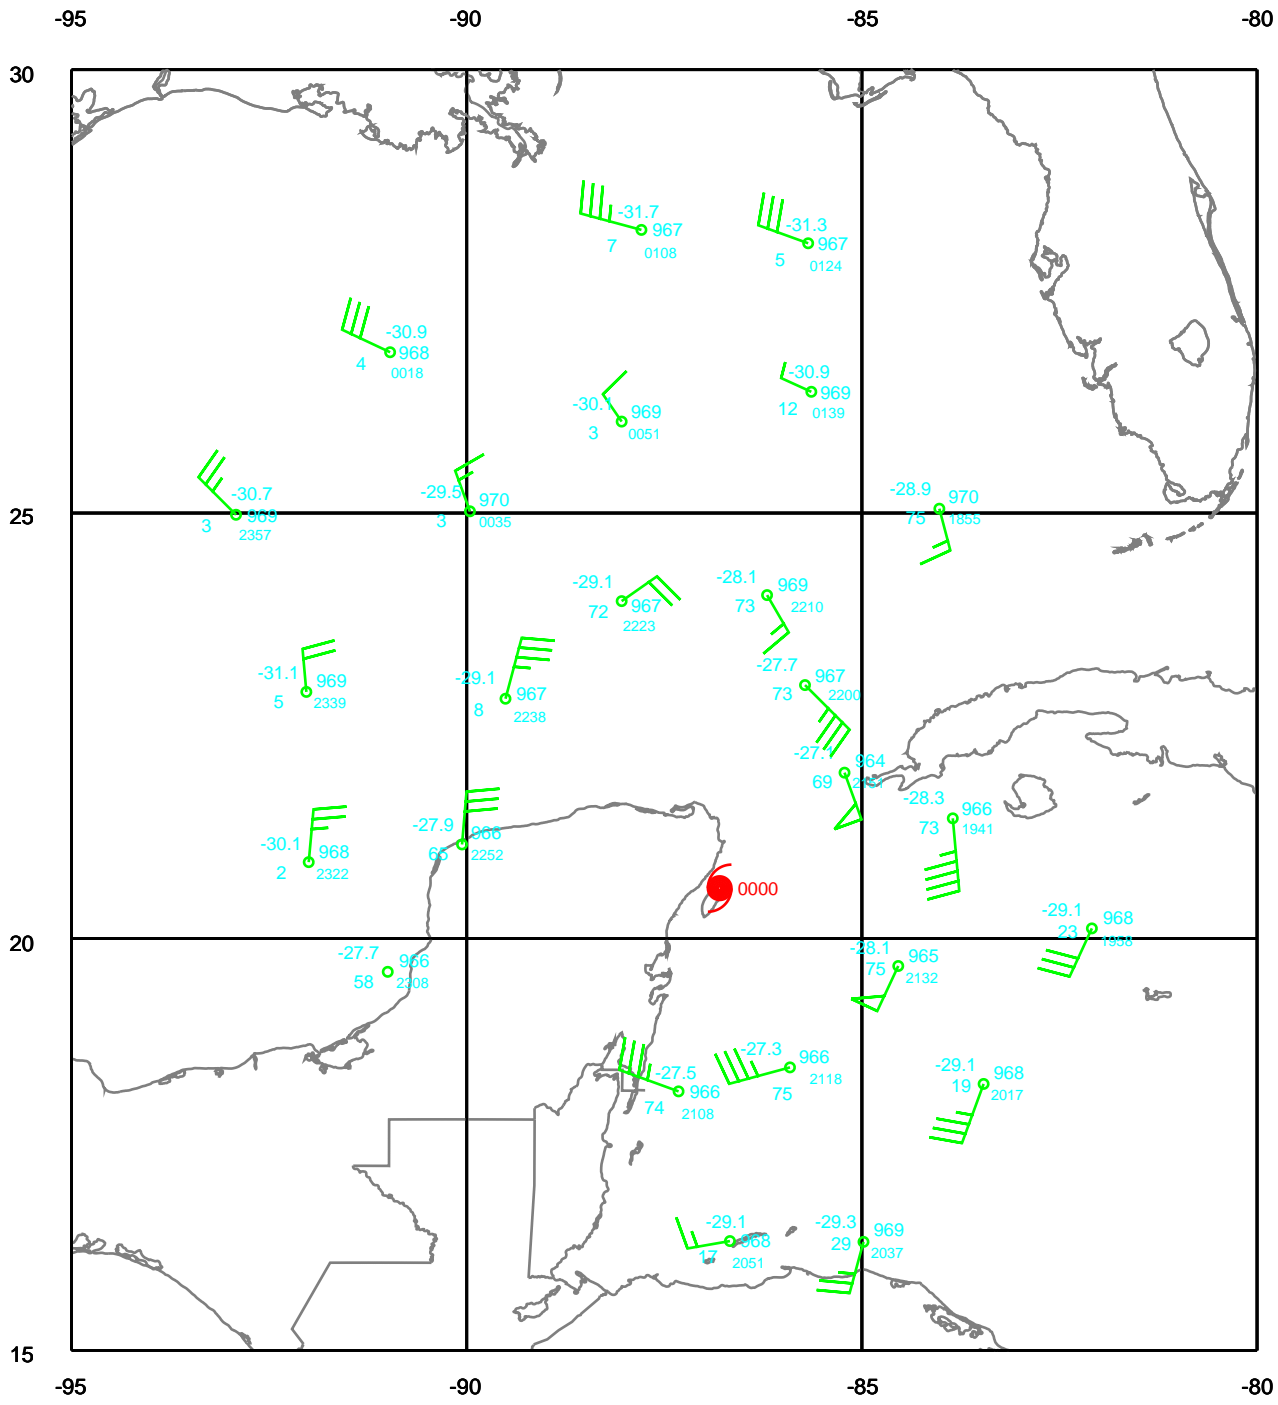

WILMA

200 mb

Date: 051021
Time: 18-30 UTC

EARTH RELATIVE

WILMA

250 mb

Date: 051021
Time: 18-30 UTC

EARTH RELATIVE

WILMA

300 mb

Date: 051021
Time: 18-30 UTC

EARTH RELATIVE

WILMA

400 mb

Date: 051021
Time: 18-30 UTC

EARTH RELATIVE

WILMA

500 mb

Date: 051021
Time: 18-30 UTC

EARTH RELATIVE

WILMA

700 mb

Date: 051021
Time: 18-30 UTC

EARTH RELATIVE

WILMA

Surface

Date: 051021
Time: 18-30 UTC

EARTH RELATIVE