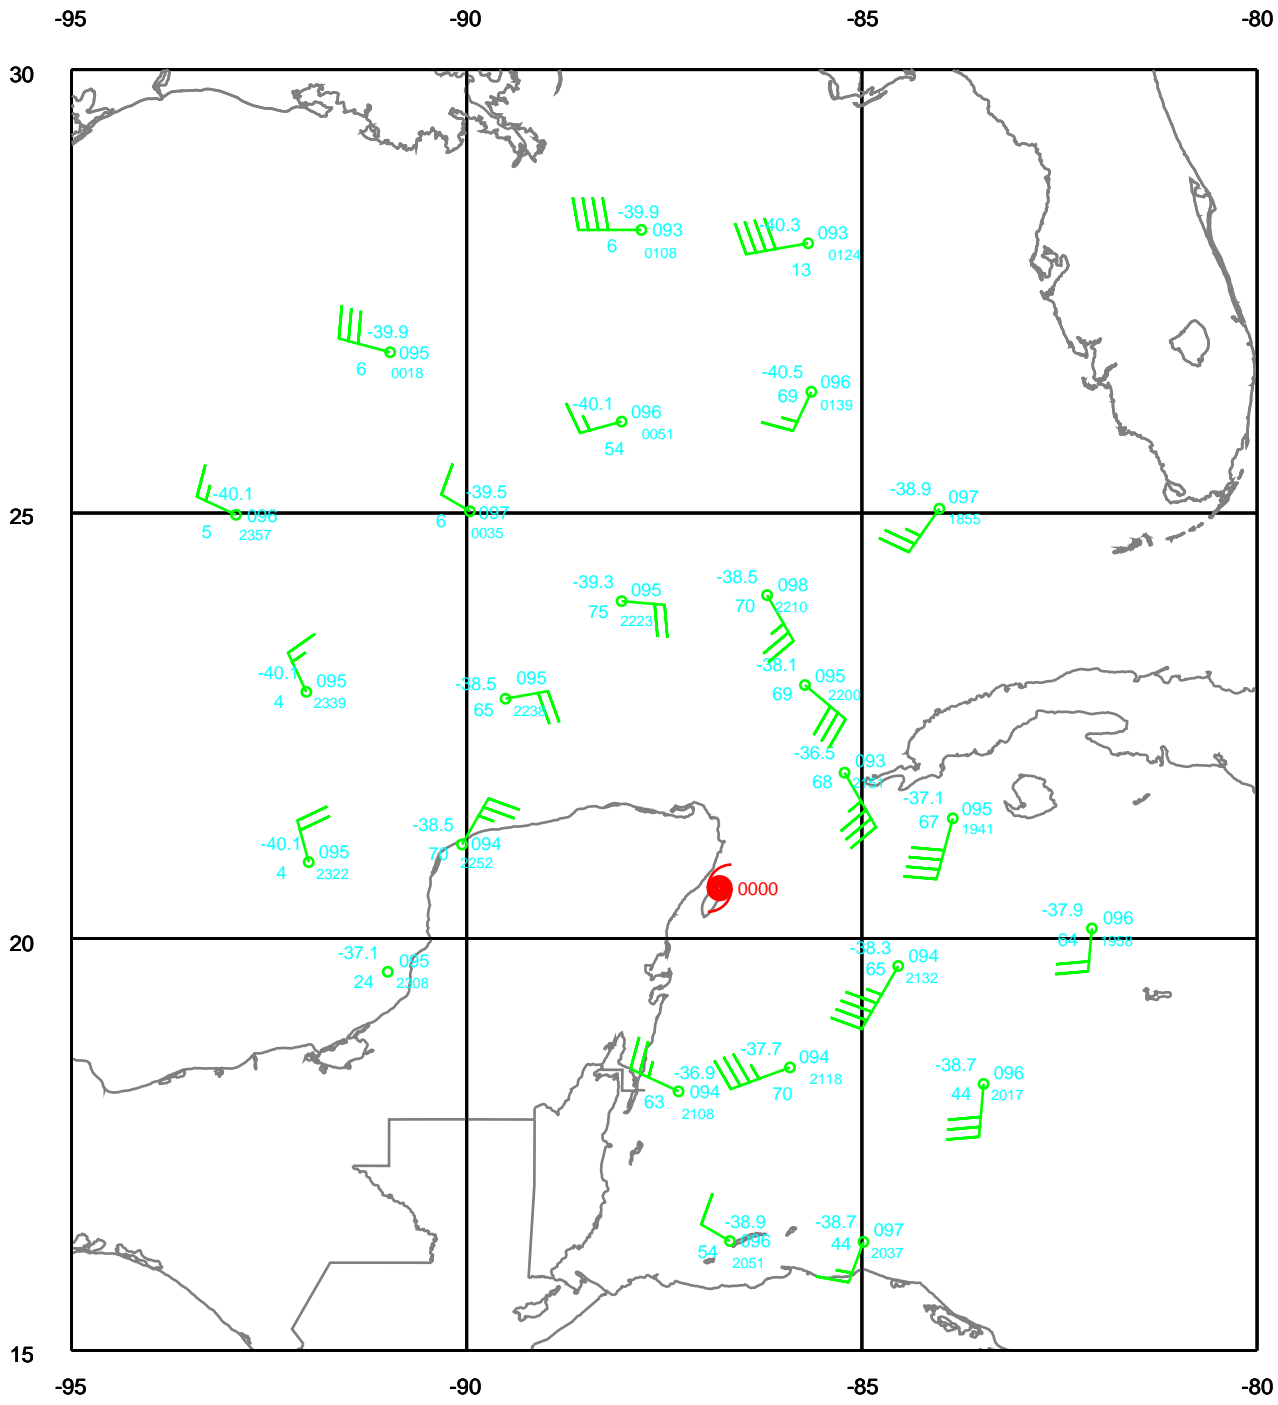

WILMA

200 mb

Date: 051021
Time: 18-30 UTC

EARTH RELATIVE

WILMA

250 mb

Date: 051021
Time: 18-30 UTC

EARTH RELATIVE

WILMA

500 mb

Date: 051021
Time: 18-30 UTC

EARTH RELATIVE

WILMA

700 mb

Date: 051021
Time: 18-30 UTC

EARTH RELATIVE

WILMA

850 mb

Date: 051021
Time: 18-30 UTC

EARTH RELATIVE

WILMA

925 mb

Date: 051021
Time: 18-30 UTC

EARTH RELATIVE

WILMA

Surface

Date: 051021
Time: 18-30 UTC

EARTH RELATIVE