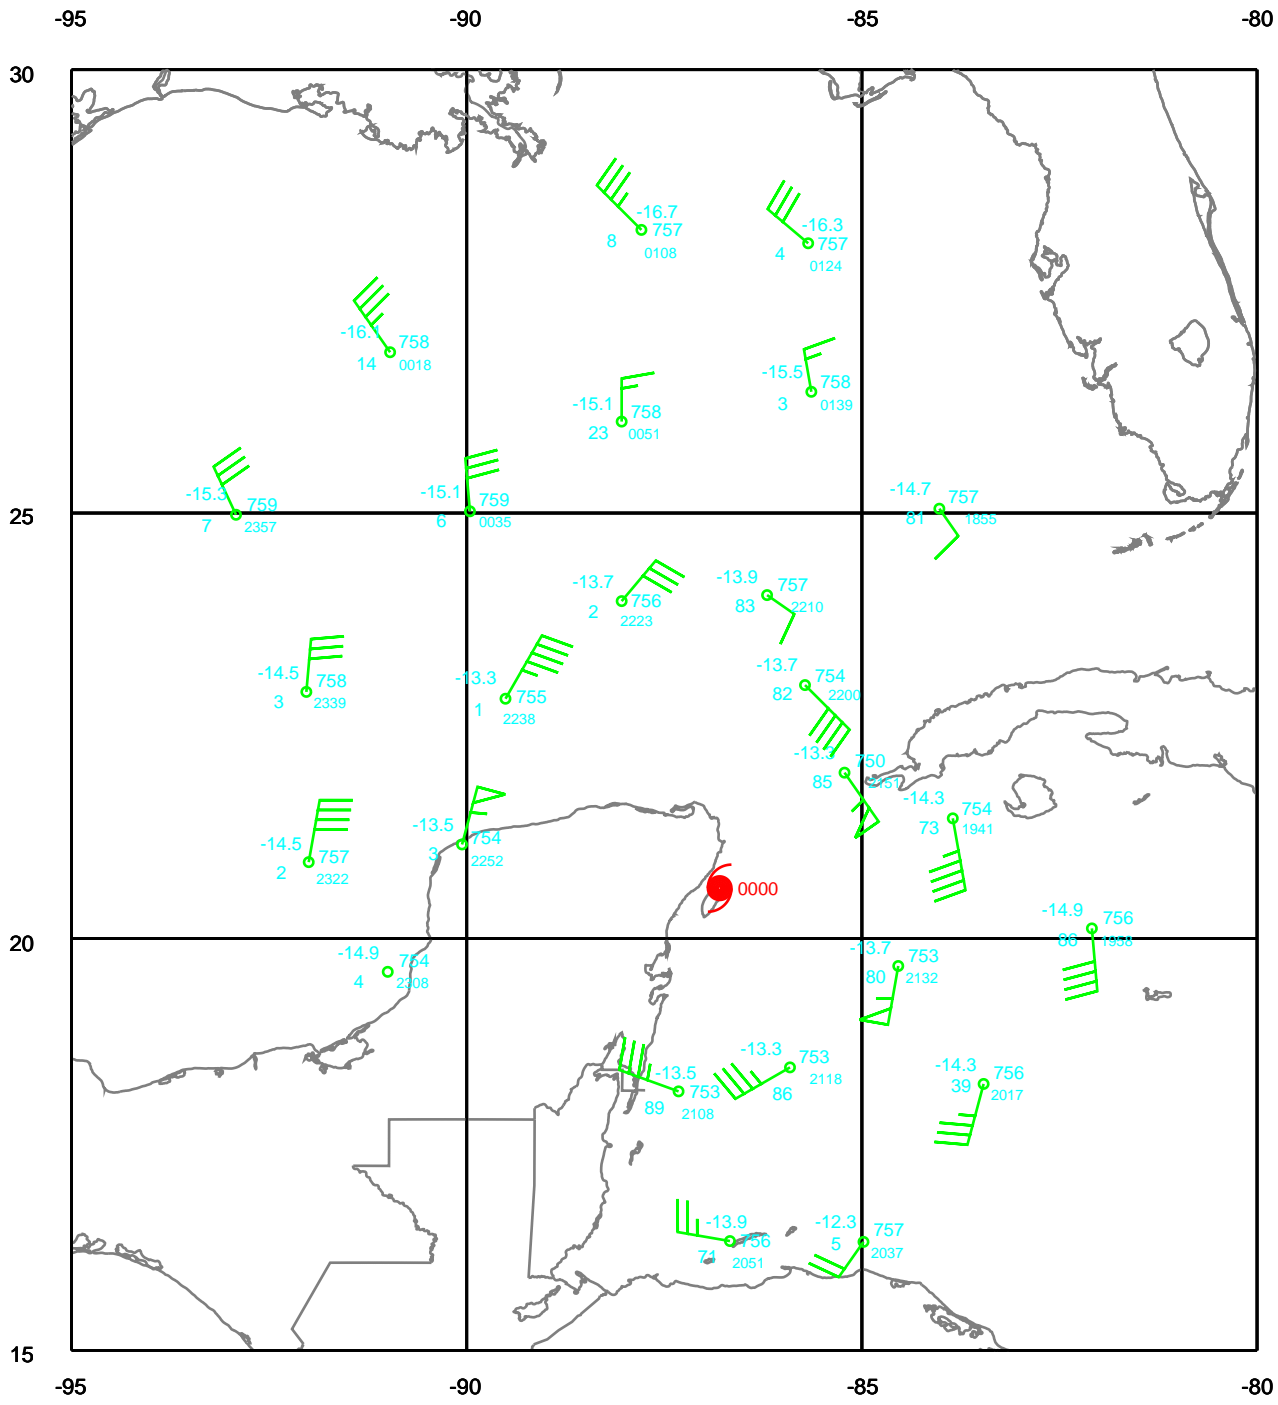

WILMA

400 mb

Date: 051021
Time: 18-30 UTC

EARTH RELATIVE