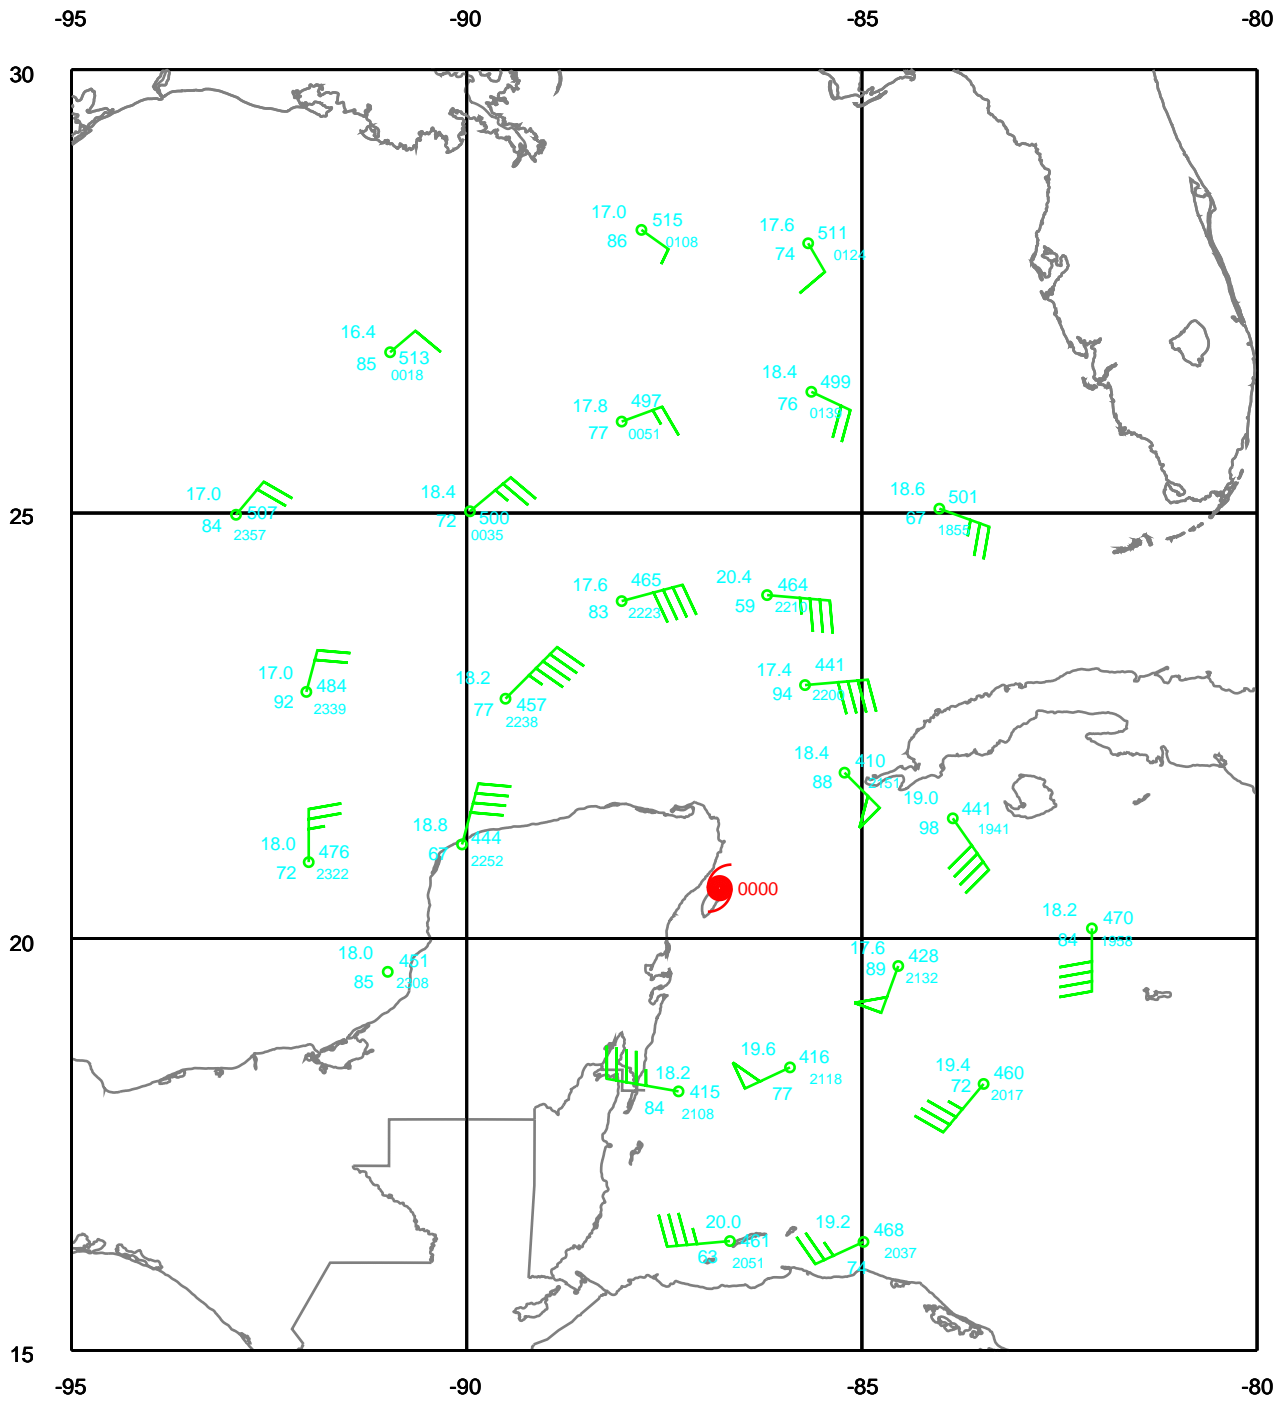

WILMA

300 mb

Date: 051021
Time: 18-30 UTC

EARTH RELATIVE

WILMA

400 mb

Date: 051021
Time: 18-30 UTC

EARTH RELATIVE

WILMA

500 mb

Date: 051021
Time: 18-30 UTC

EARTH RELATIVE

WILMA

700 mb

Date: 051021
Time: 18-30 UTC

EARTH RELATIVE

WILMA

850 mb

Date: 051021
Time: 18-30 UTC

EARTH RELATIVE

WILMA

925 mb

Date: 051021
Time: 18-30 UTC

EARTH RELATIVE

WILMA

Surface

Date: 051021
Time: 18-30 UTC

EARTH RELATIVE