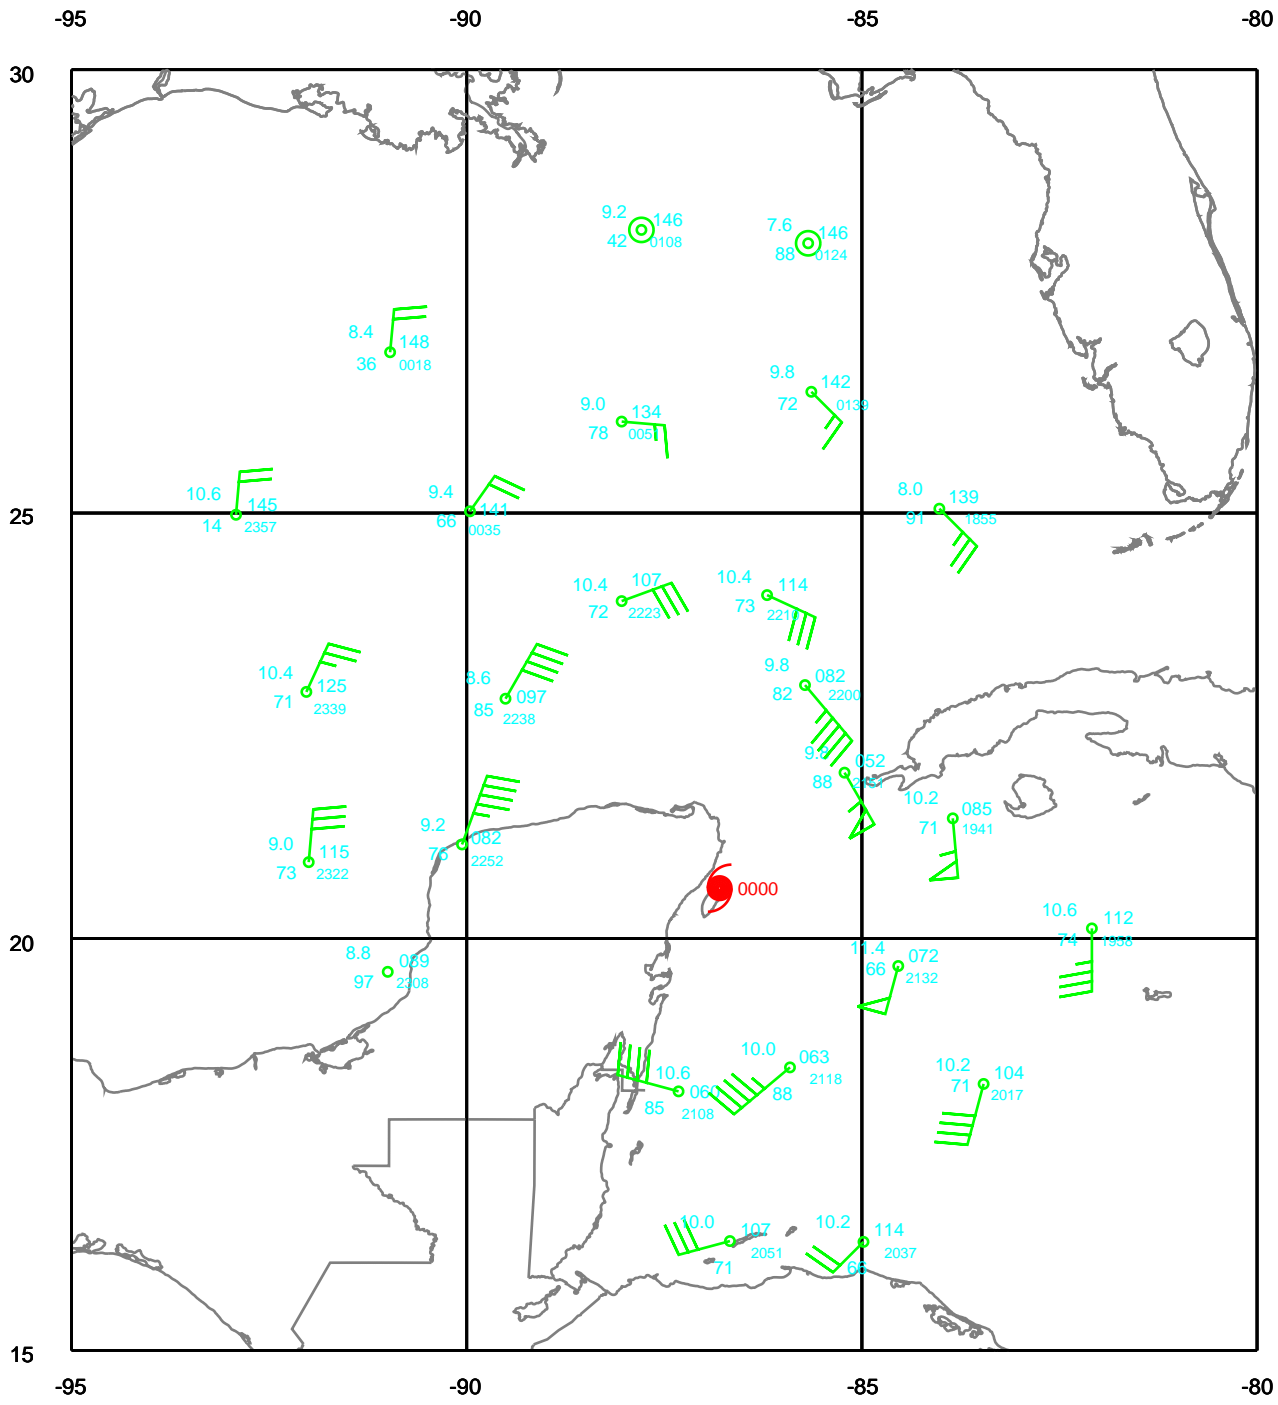

WILMA

300 mb

Date: 051021
Time: 18-30 UTC

EARTH RELATIVE

WILMA

400 mb

Date: 051021
Time: 18-30 UTC

EARTH RELATIVE

WILMA

500 mb

Date: 051021
Time: 18-30 UTC

EARTH RELATIVE

WILMA

700 mb

Date: 051021
Time: 18-30 UTC

EARTH RELATIVE

WILMA

850 mb

Date: 051021
Time: 18-30 UTC

EARTH RELATIVE

WILMA

925 mb

Date: 051021
Time: 18-30 UTC

EARTH RELATIVE

WILMA

Surface

Date: 051021
Time: 18-30 UTC

EARTH RELATIVE