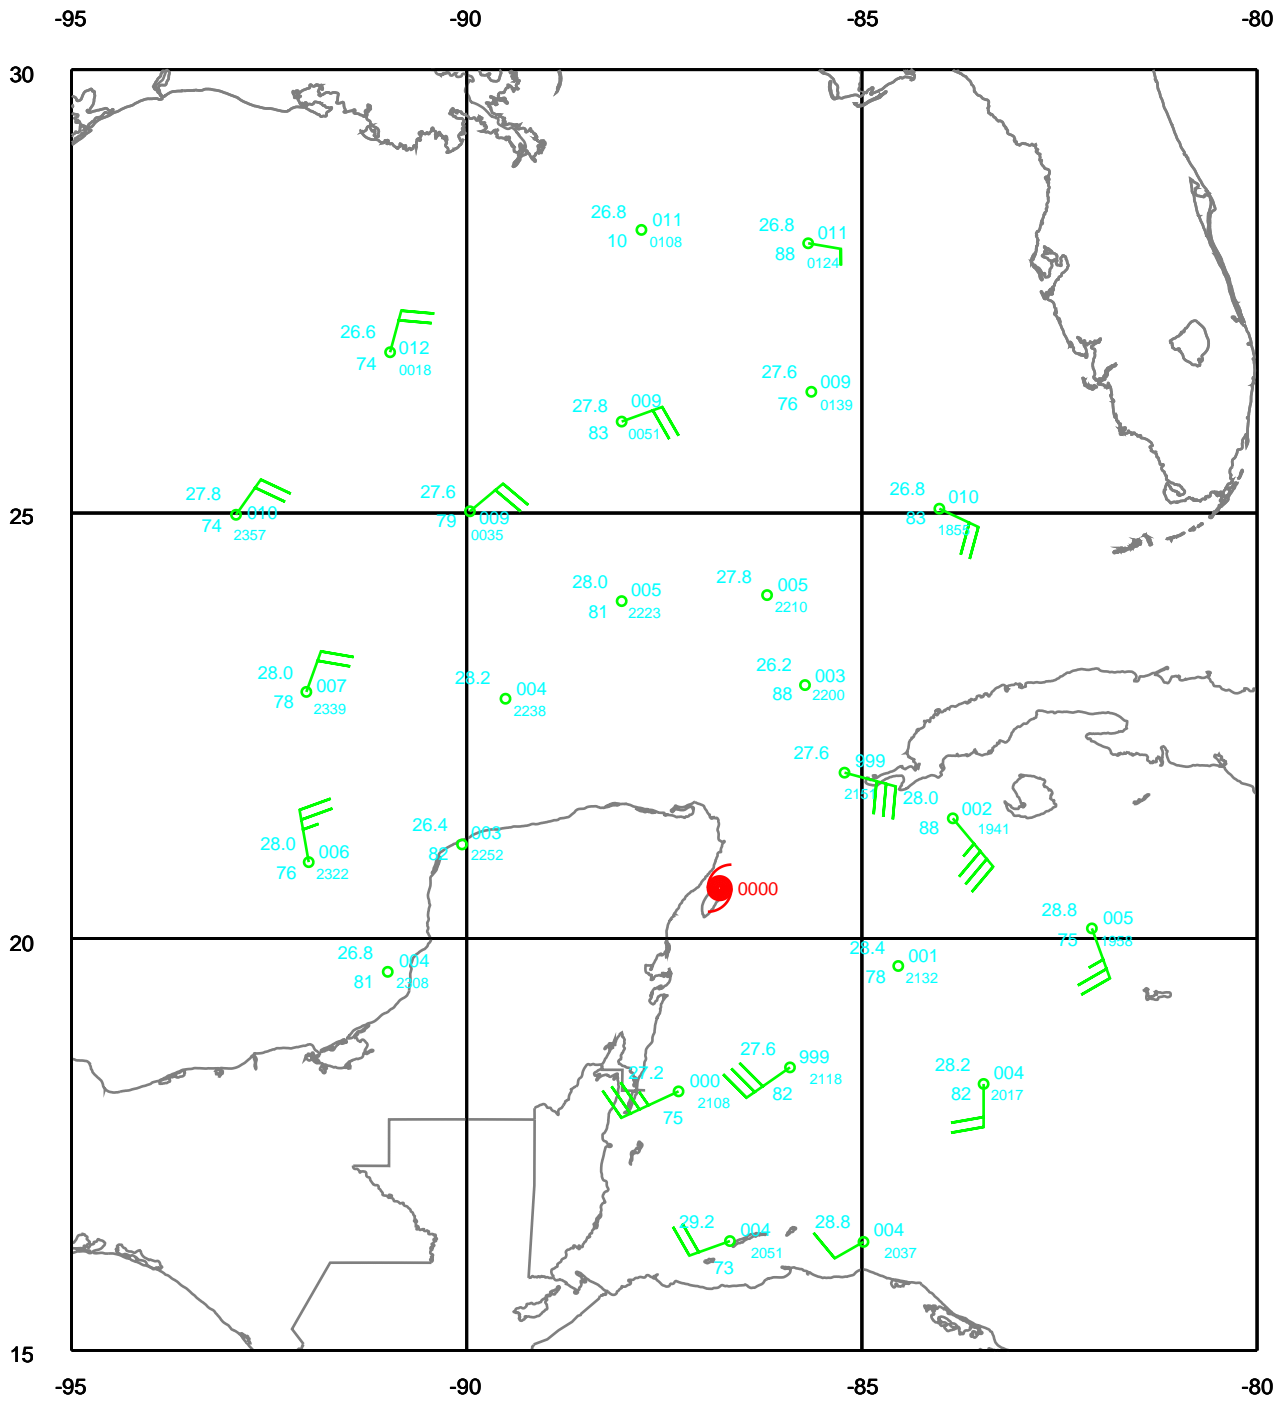

WILMA

300 mb

Date: 051021
Time: 18-30 UTC

EARTH RELATIVE

WILMA

400 mb

Date: 051021
Time: 18-30 UTC

EARTH RELATIVE

WILMA

500 mb

Date: 051021
Time: 18-30 UTC

EARTH RELATIVE

WILMA

700 mb

Date: 051021
Time: 18-30 UTC

EARTH RELATIVE

WILMA

850 mb

Date: 051021
Time: 18-30 UTC

EARTH RELATIVE

WILMA

925 mb

Date: 051021
Time: 18-30 UTC

EARTH RELATIVE

WILMA

Surface

Date: 051021
Time: 18-30 UTC

EARTH RELATIVE