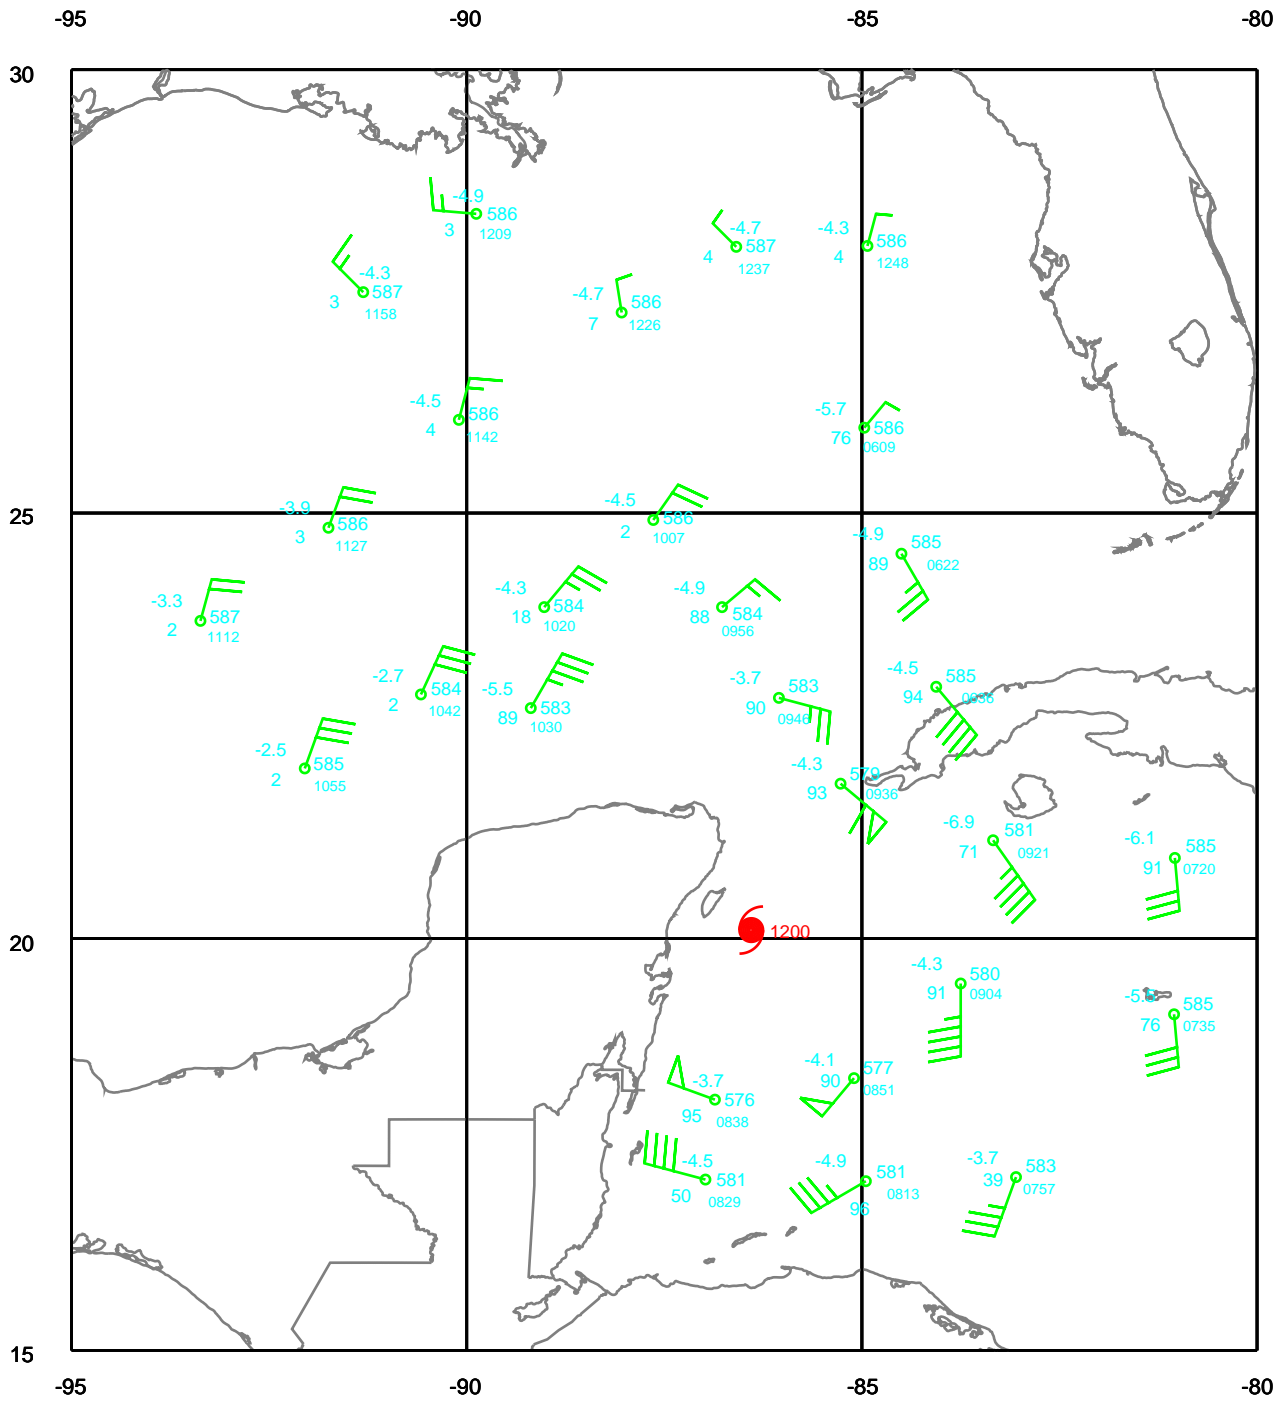

# WILMA

300 mb

Date: 051021  
Time: 06-18 UTC

EARTH RELATIVE

WILMA

400 mb

Date: 051021  
Time: 06-18 UTC

EARTH RELATIVE

# WILMA

500 mb

Date: 051021  
Time: 06-18 UTC

EARTH RELATIVE

WILMA

700 mb

Date: 051021  
Time: 06-18 UTC

EARTH RELATIVE

# WILMA

850 mb

Date: 051021  
Time: 06-18 UTC

EARTH RELATIVE

WILMA

925 mb

Date: 051021  
Time: 06-18 UTC

EARTH RELATIVE

WILMA

Surface

Date: 051021  
Time: 06-18 UTC

EARTH RELATIVE