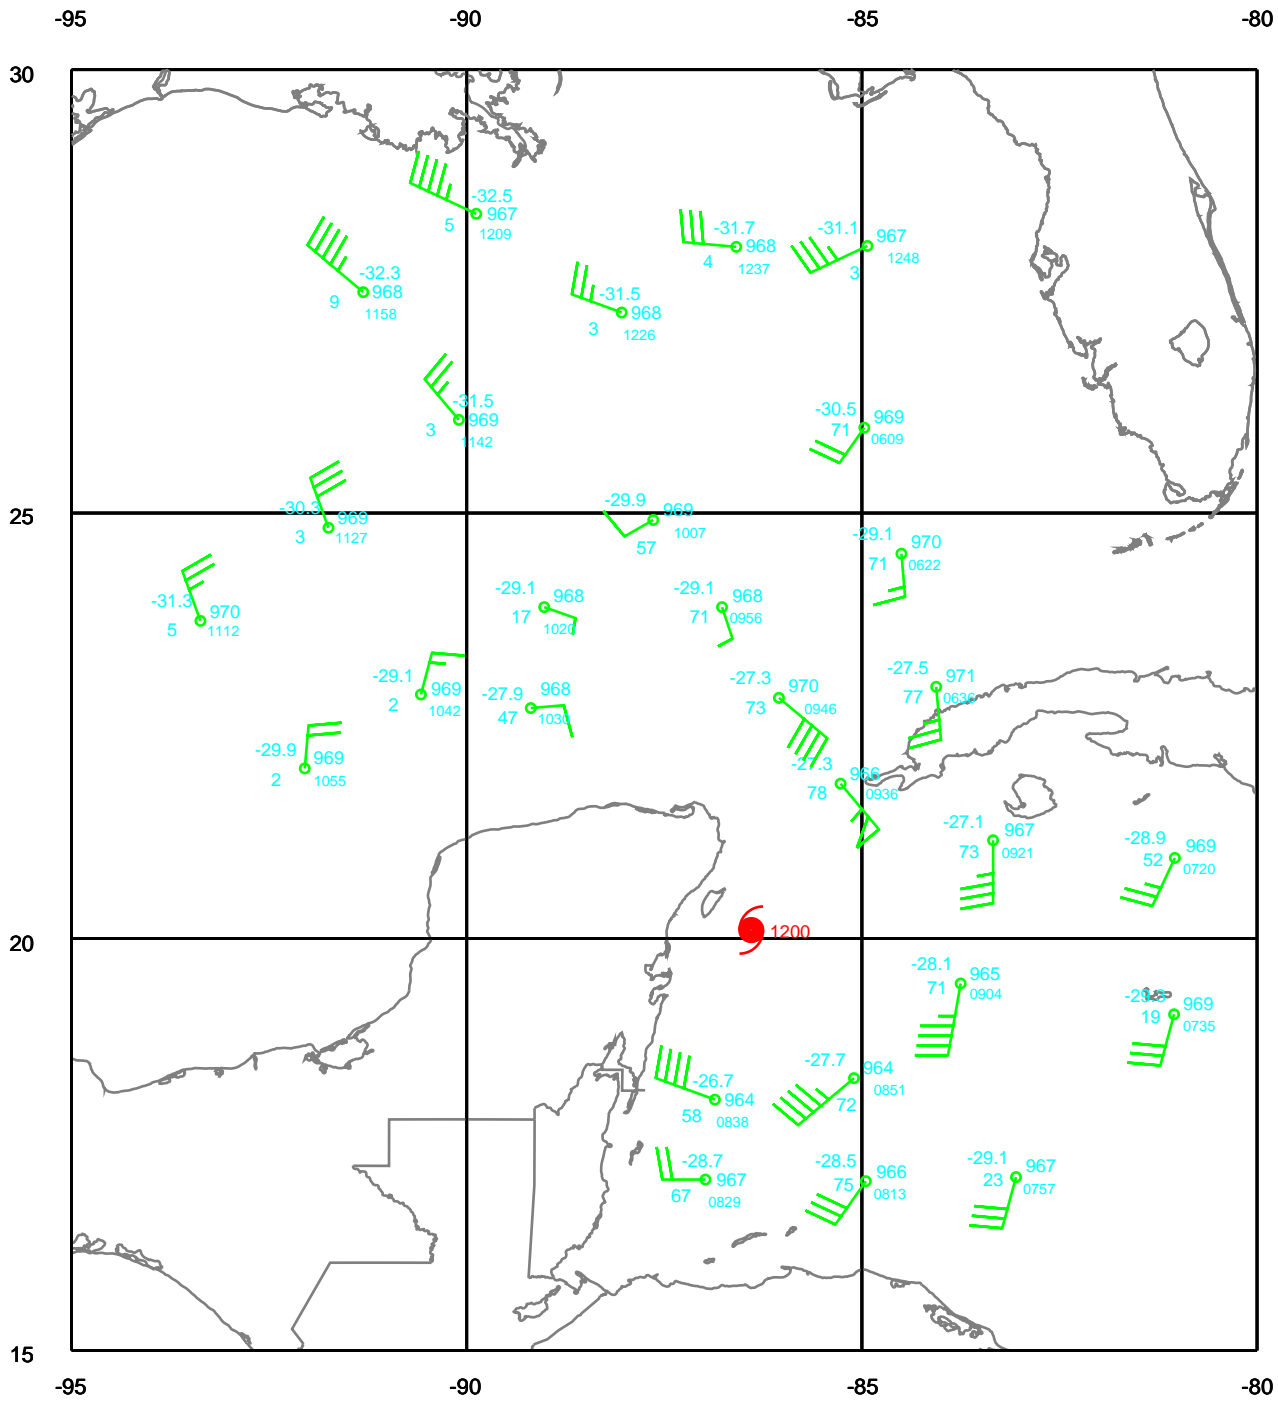

EARTH RELATIVE

# WILMA

500 mb

Date: 051021  
Time: 06-18 UTC

EARTH RELATIVE

WILMA

700 mb

Date: 051021  
Time: 06-18 UTC

EARTH RELATIVE

# WILMA

850 mb

Date: 051021  
Time: 06-18 UTC

EARTH RELATIVE

WILMA

925 mb

Date: 051021  
Time: 06-18 UTC

EARTH RELATIVE

WILMA

Surface

Date: 051021  
Time: 06-18 UTC

EARTH RELATIVE