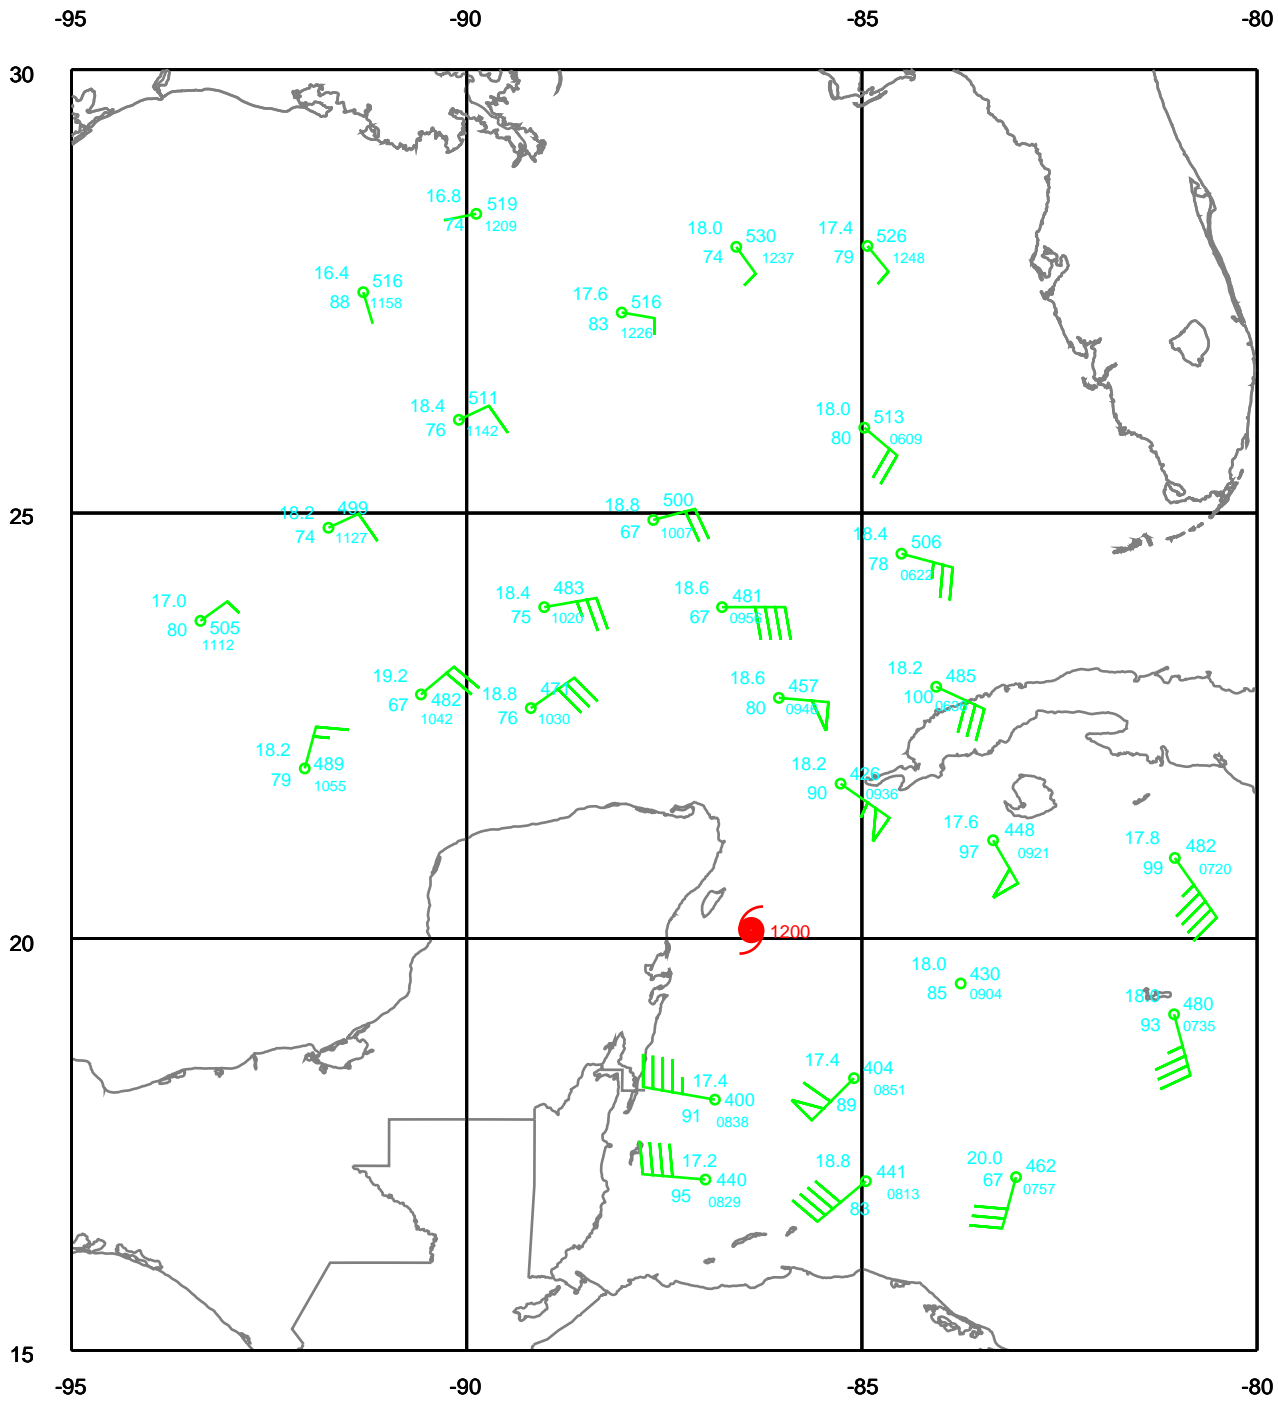

# WILMA

300 mb

Date: 051021  
Time: 06-18 UTC

EARTH RELATIVE

WILMA

400 mb

Date: 051021  
Time: 06-18 UTC

EARTH RELATIVE

# WILMA

500 mb

Date: 051021  
Time: 06-18 UTC

EARTH RELATIVE

WILMA

700 mb

Date: 051021  
Time: 06-18 UTC

EARTH RELATIVE

# WILMA

850 mb

Date: 051021  
Time: 06-18 UTC

EARTH RELATIVE

WILMA

925 mb

Date: 051021  
Time: 06-18 UTC

EARTH RELATIVE

WILMA

Surface

Date: 051021  
Time: 06-18 UTC

EARTH RELATIVE