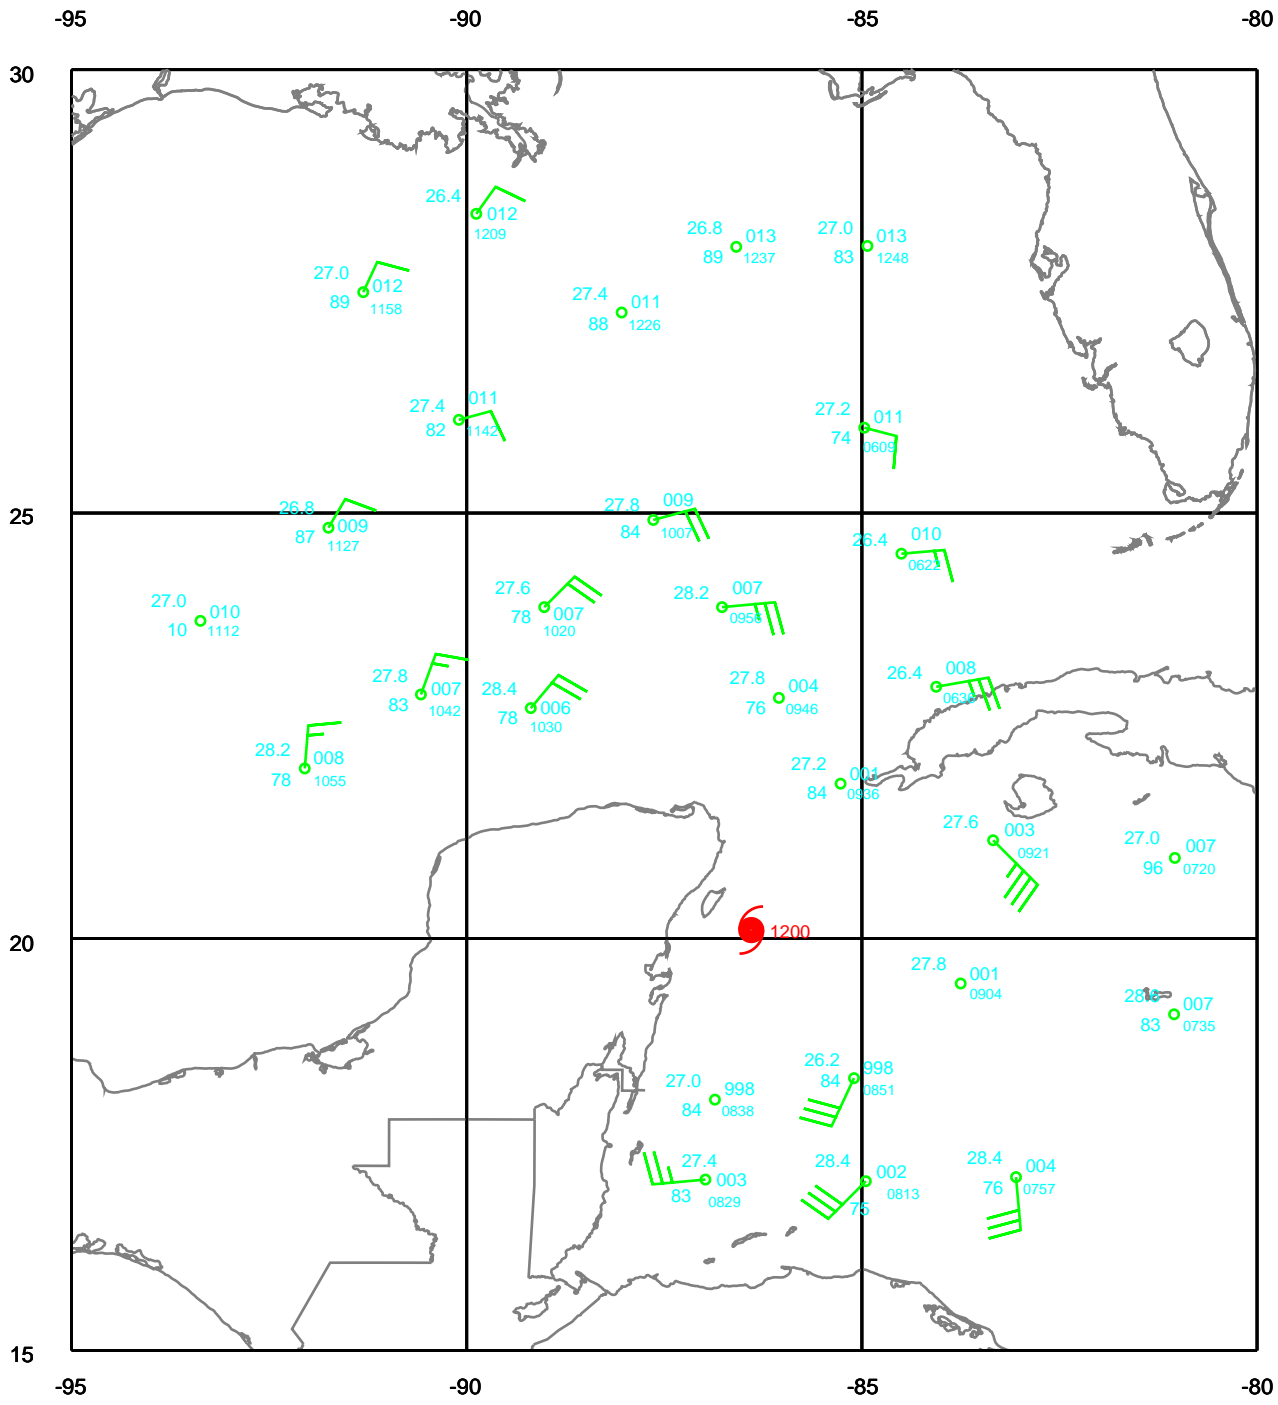

# WILMA

300 mb

Date: 051021  
Time: 06-18 UTC

EARTH RELATIVE

WILMA

400 mb

Date: 051021  
Time: 06-18 UTC

EARTH RELATIVE

# WILMA

500 mb

Date: 051021  
Time: 06-18 UTC

EARTH RELATIVE

WILMA

700 mb

Date: 051021  
Time: 06-18 UTC

EARTH RELATIVE

# WILMA

850 mb

Date: 051021  
Time: 06-18 UTC

EARTH RELATIVE

WILMA

925 mb

Date: 051021  
Time: 06-18 UTC

EARTH RELATIVE

WILMA

Surface

Date: 051021  
Time: 06-18 UTC

EARTH RELATIVE