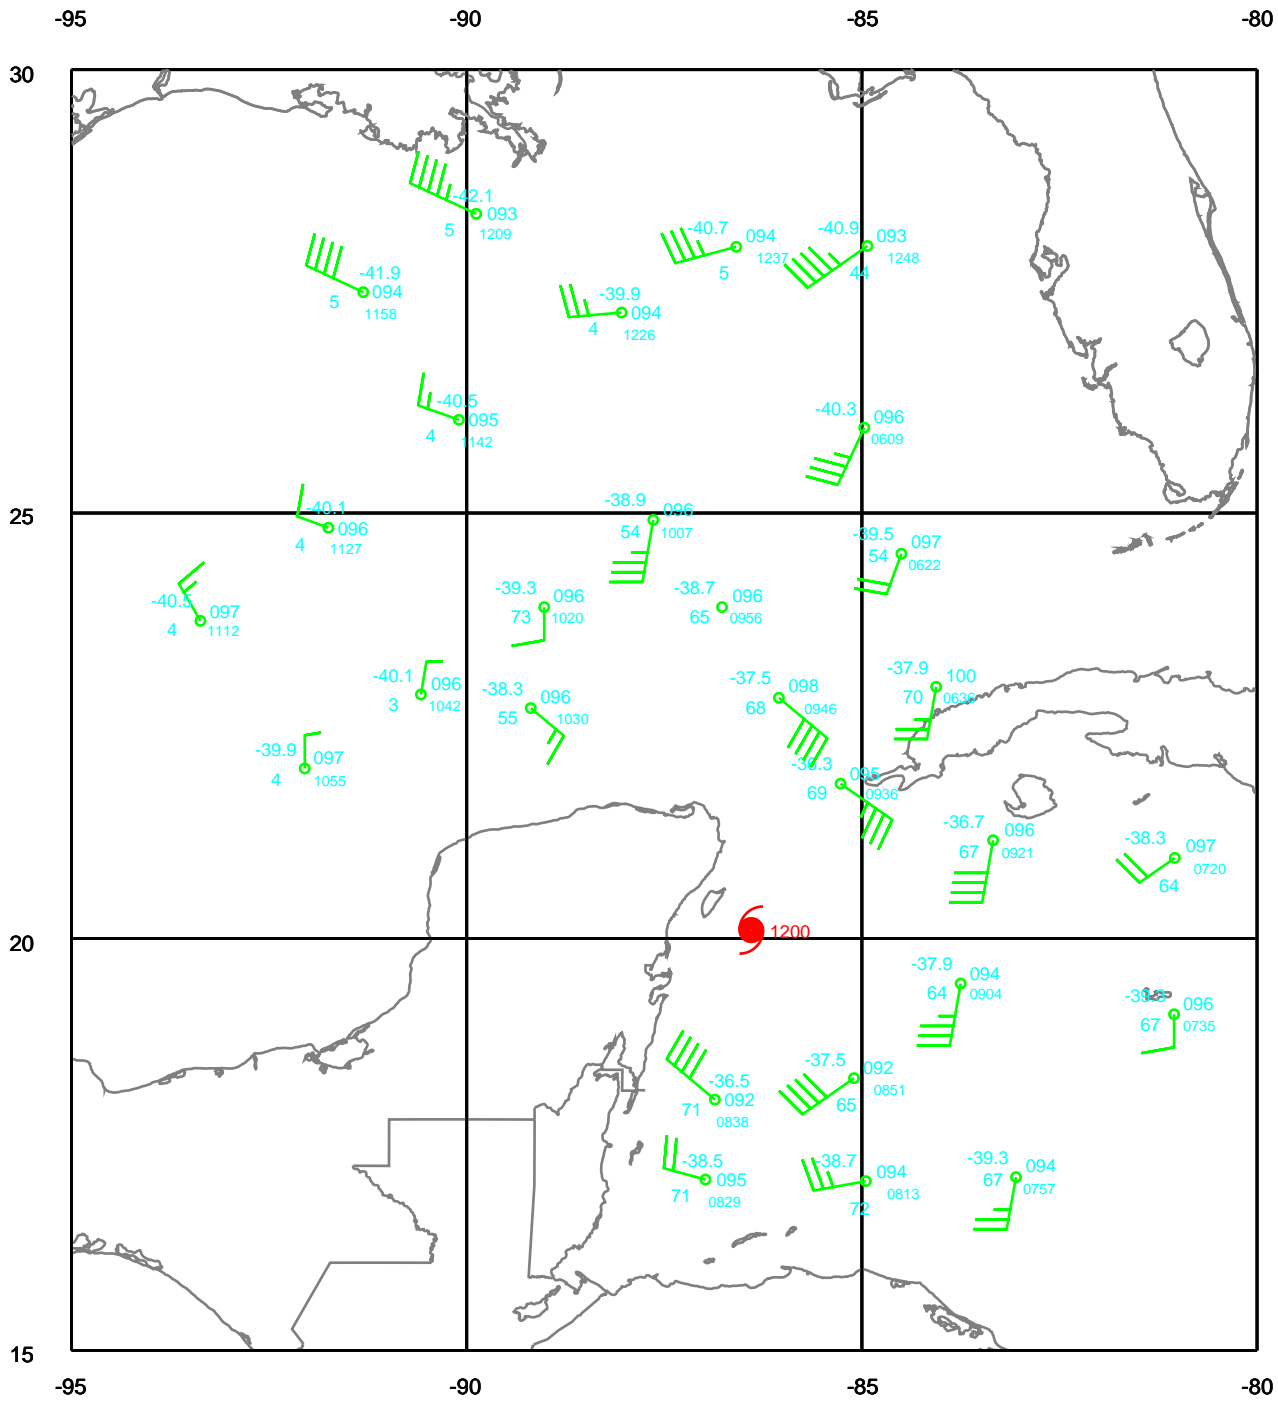

WILMA

250 mb

Date: 051021
Time: 06-18 UTC

EARTH RELATIVE