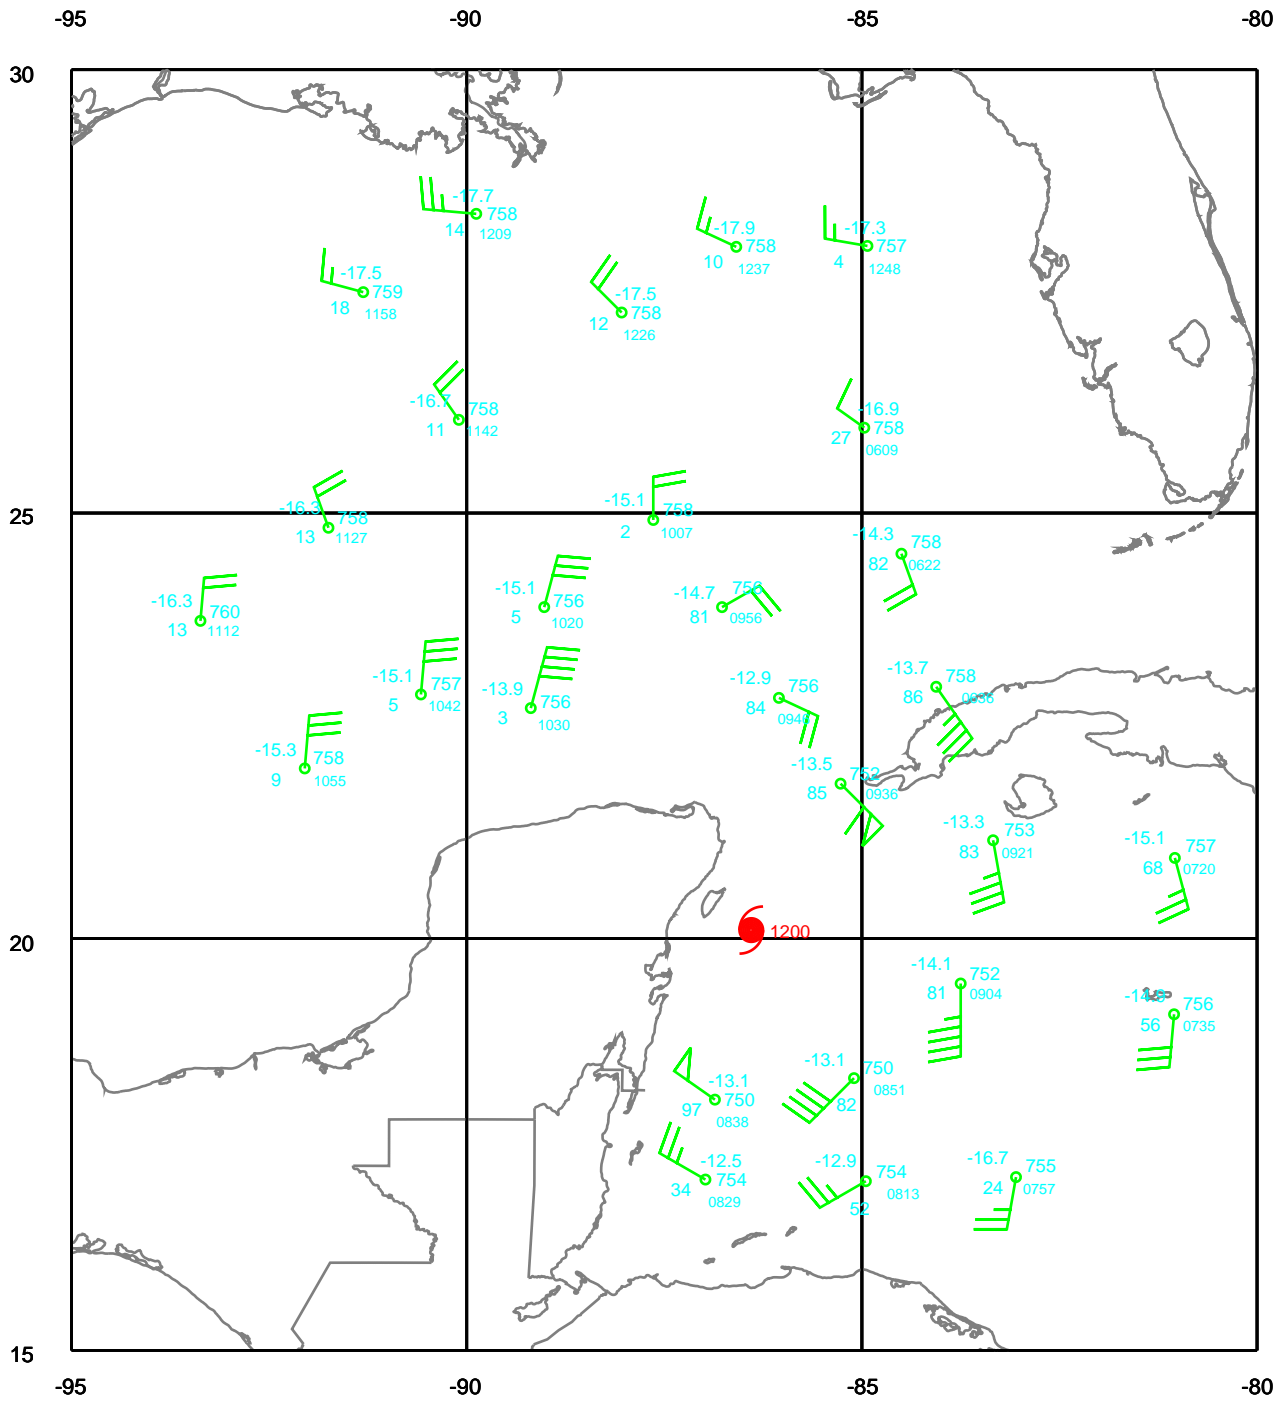

WILMA

400 mb

Date: 051021
Time: 06-18 UTC

EARTH RELATIVE