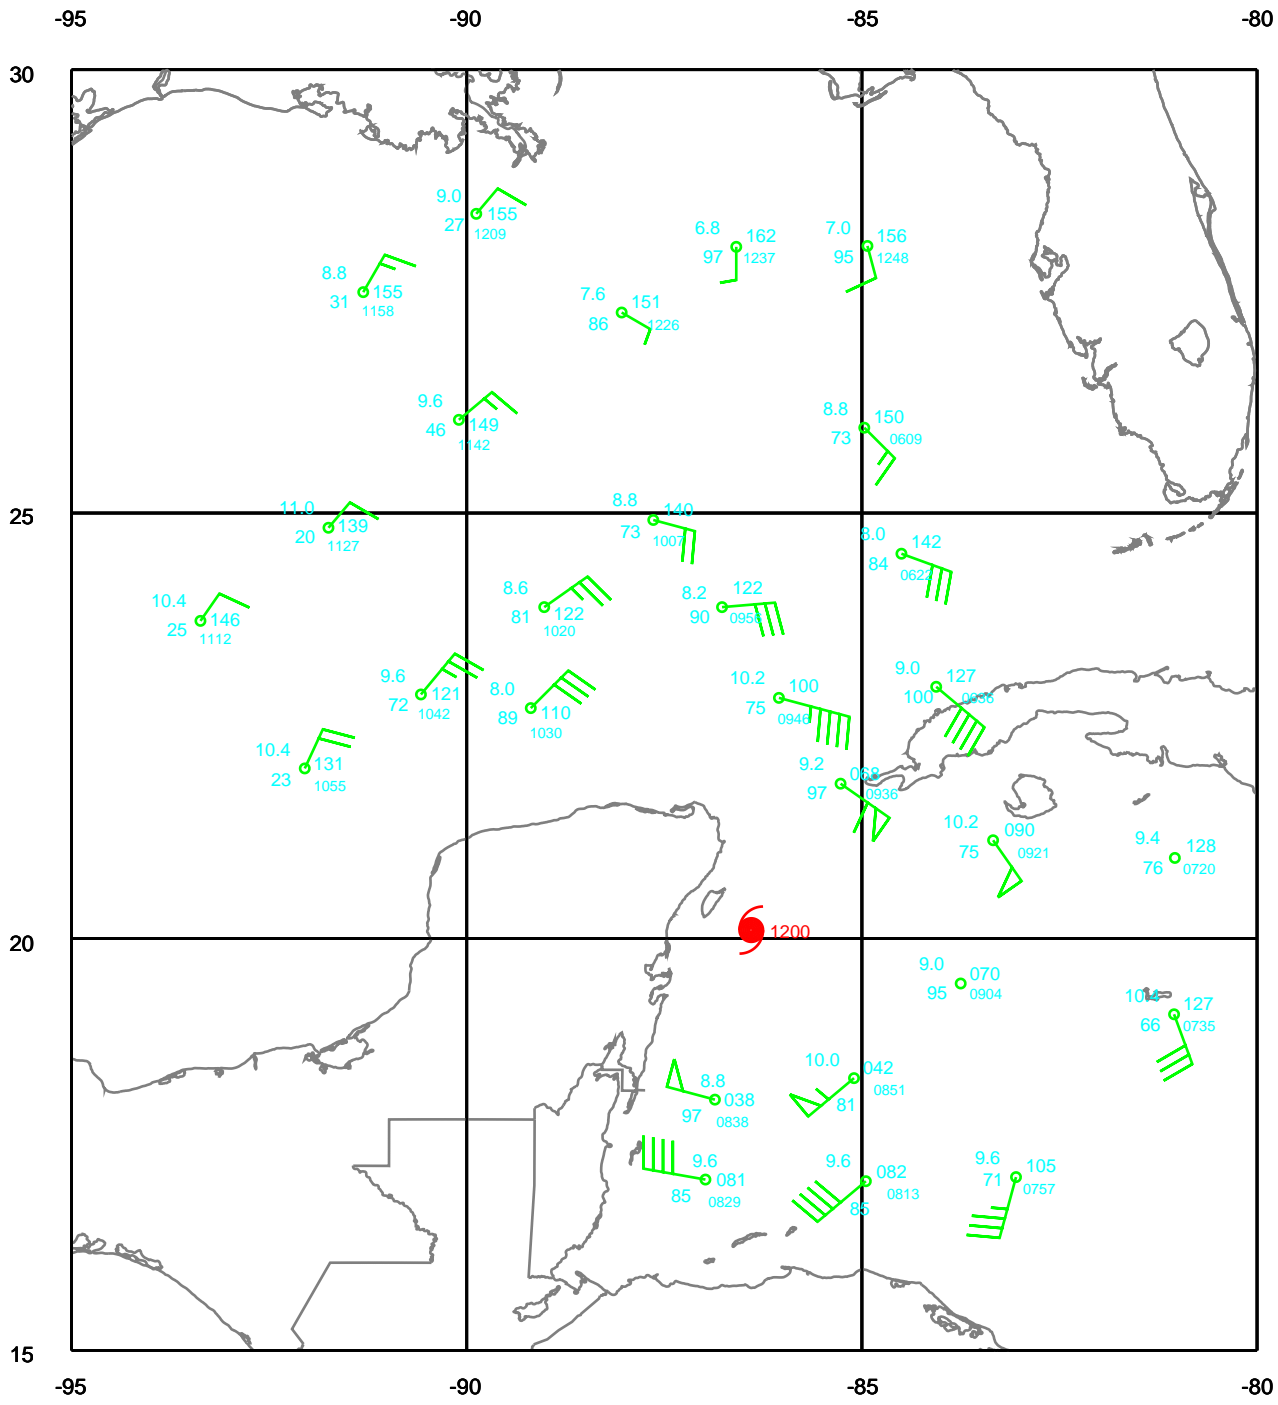

# WILMA

300 mb

Date: 051021  
Time: 06-18 UTC

EARTH RELATIVE

WILMA

400 mb

Date: 051021  
Time: 06-18 UTC

EARTH RELATIVE

# WILMA

500 mb

Date: 051021  
Time: 06-18 UTC

EARTH RELATIVE

WILMA

700 mb

Date: 051021  
Time: 06-18 UTC

EARTH RELATIVE

# WILMA

850 mb

Date: 051021  
Time: 06-18 UTC

EARTH RELATIVE

WILMA

925 mb

Date: 051021  
Time: 06-18 UTC

EARTH RELATIVE

WILMA

Surface

Date: 051021  
Time: 06-18 UTC

EARTH RELATIVE