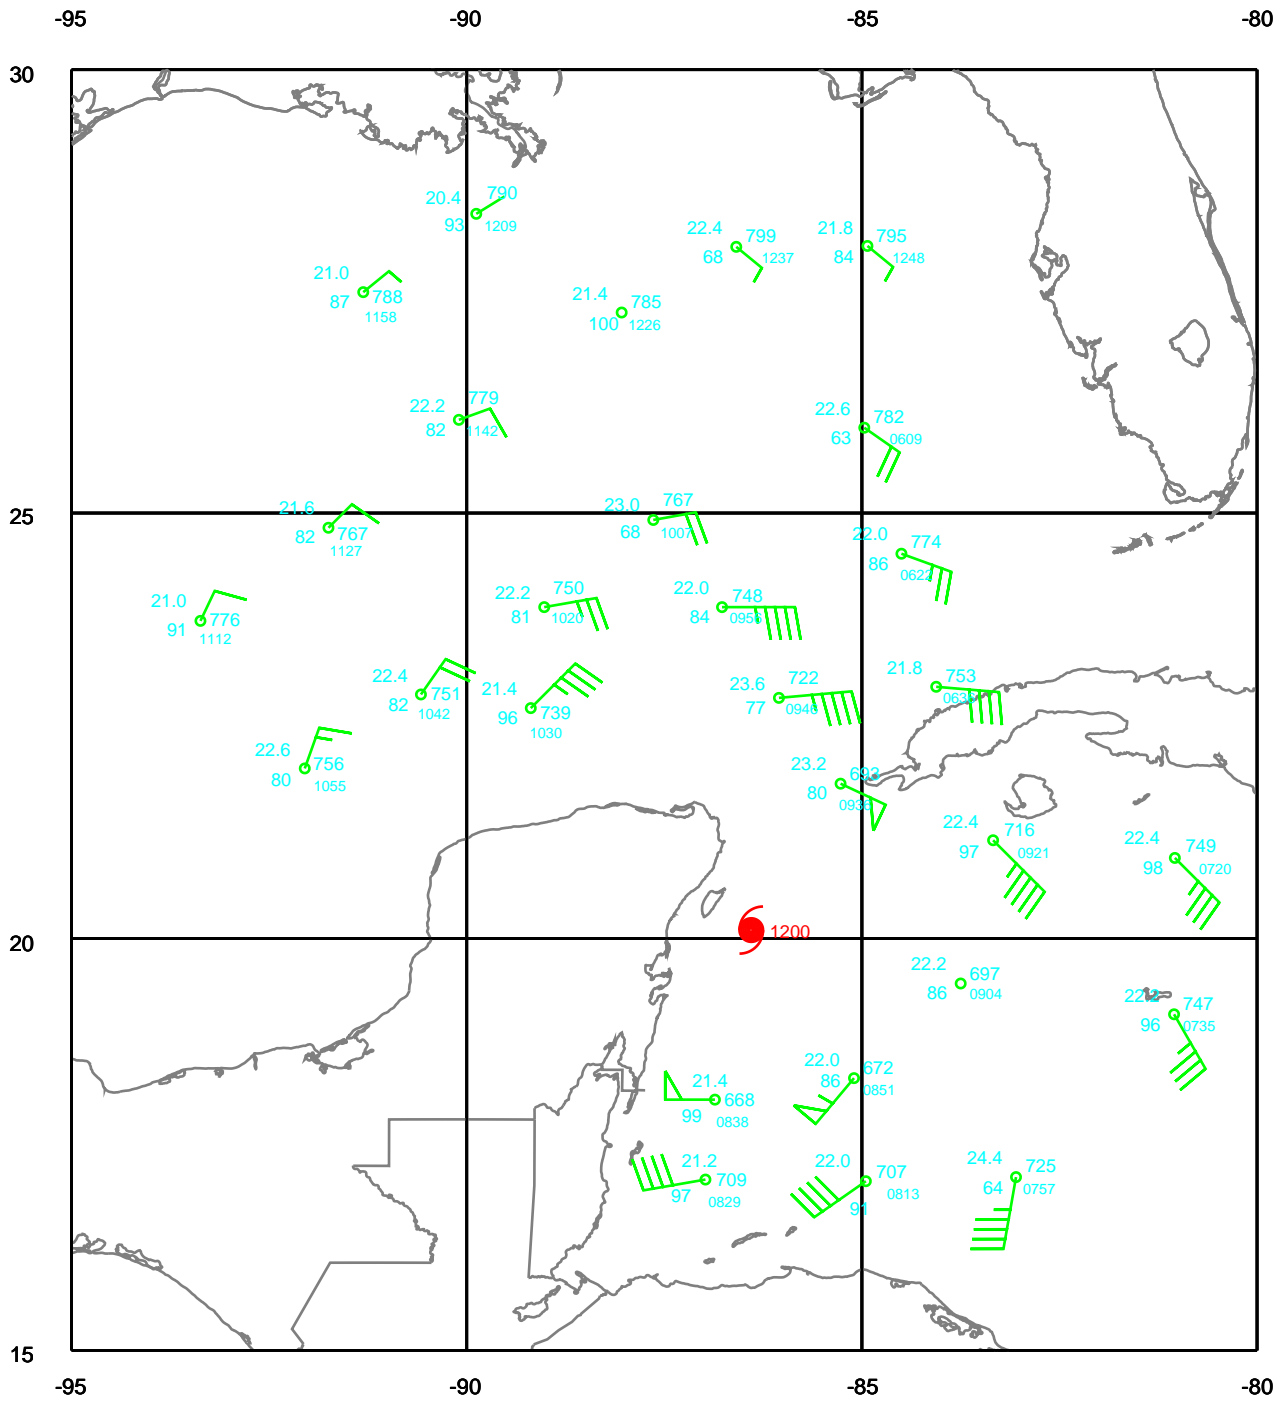

# WILMA

300 mb

Date: 051021  
Time: 06-18 UTC

EARTH RELATIVE

WILMA

400 mb

Date: 051021  
Time: 06-18 UTC

EARTH RELATIVE

# WILMA

500 mb

Date: 051021  
Time: 06-18 UTC

EARTH RELATIVE

WILMA

700 mb

Date: 051021  
Time: 06-18 UTC

EARTH RELATIVE

# WILMA

850 mb

Date: 051021  
Time: 06-18 UTC

EARTH RELATIVE

WILMA

925 mb

Date: 051021  
Time: 06-18 UTC

EARTH RELATIVE

WILMA

Surface

Date: 051021  
Time: 06-18 UTC

EARTH RELATIVE