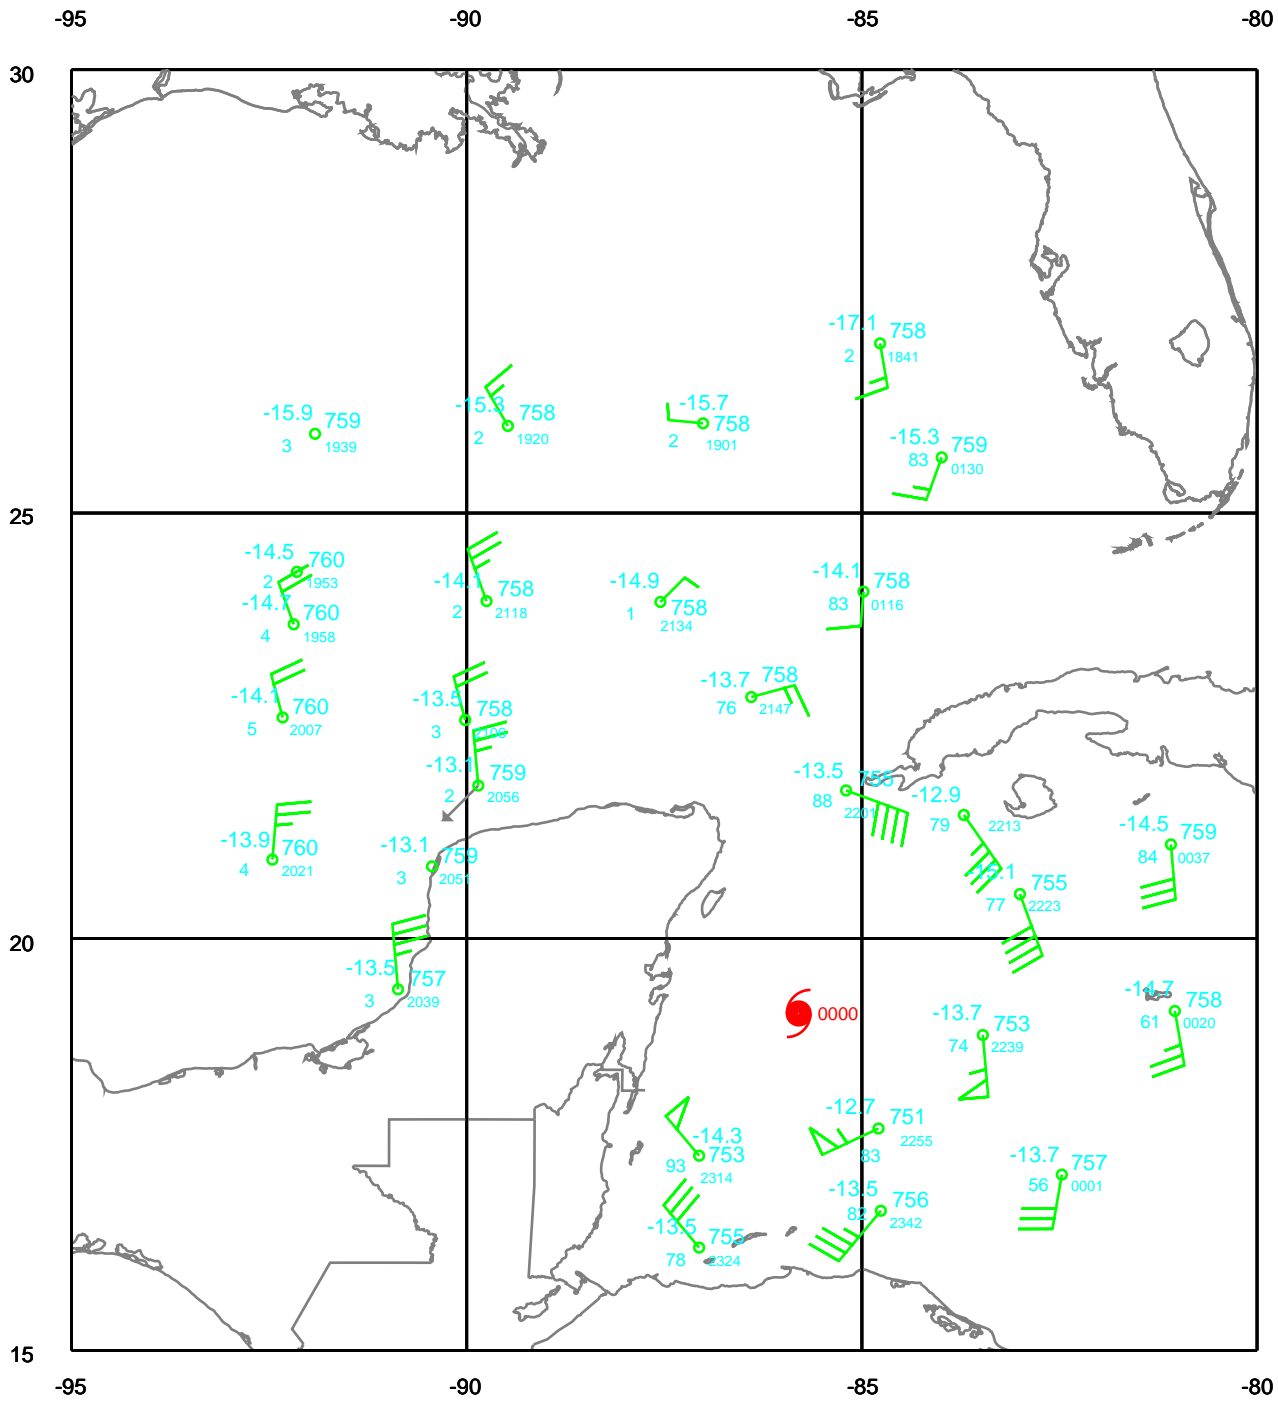

# WILMA

200 mb

Date: 051020  
Time: 18-30 UTC

EARTH RELATIVE

# WILMA

250 mb

Date: 051020  
Time: 18-30 UTC

EARTH RELATIVE

# WILMA

300 mb

Date: 051020  
Time: 18-30 UTC

EARTH RELATIVE

# WILMA

Surface

Date: 051020  
Time: 18-30 UTC

EARTH RELATIVE