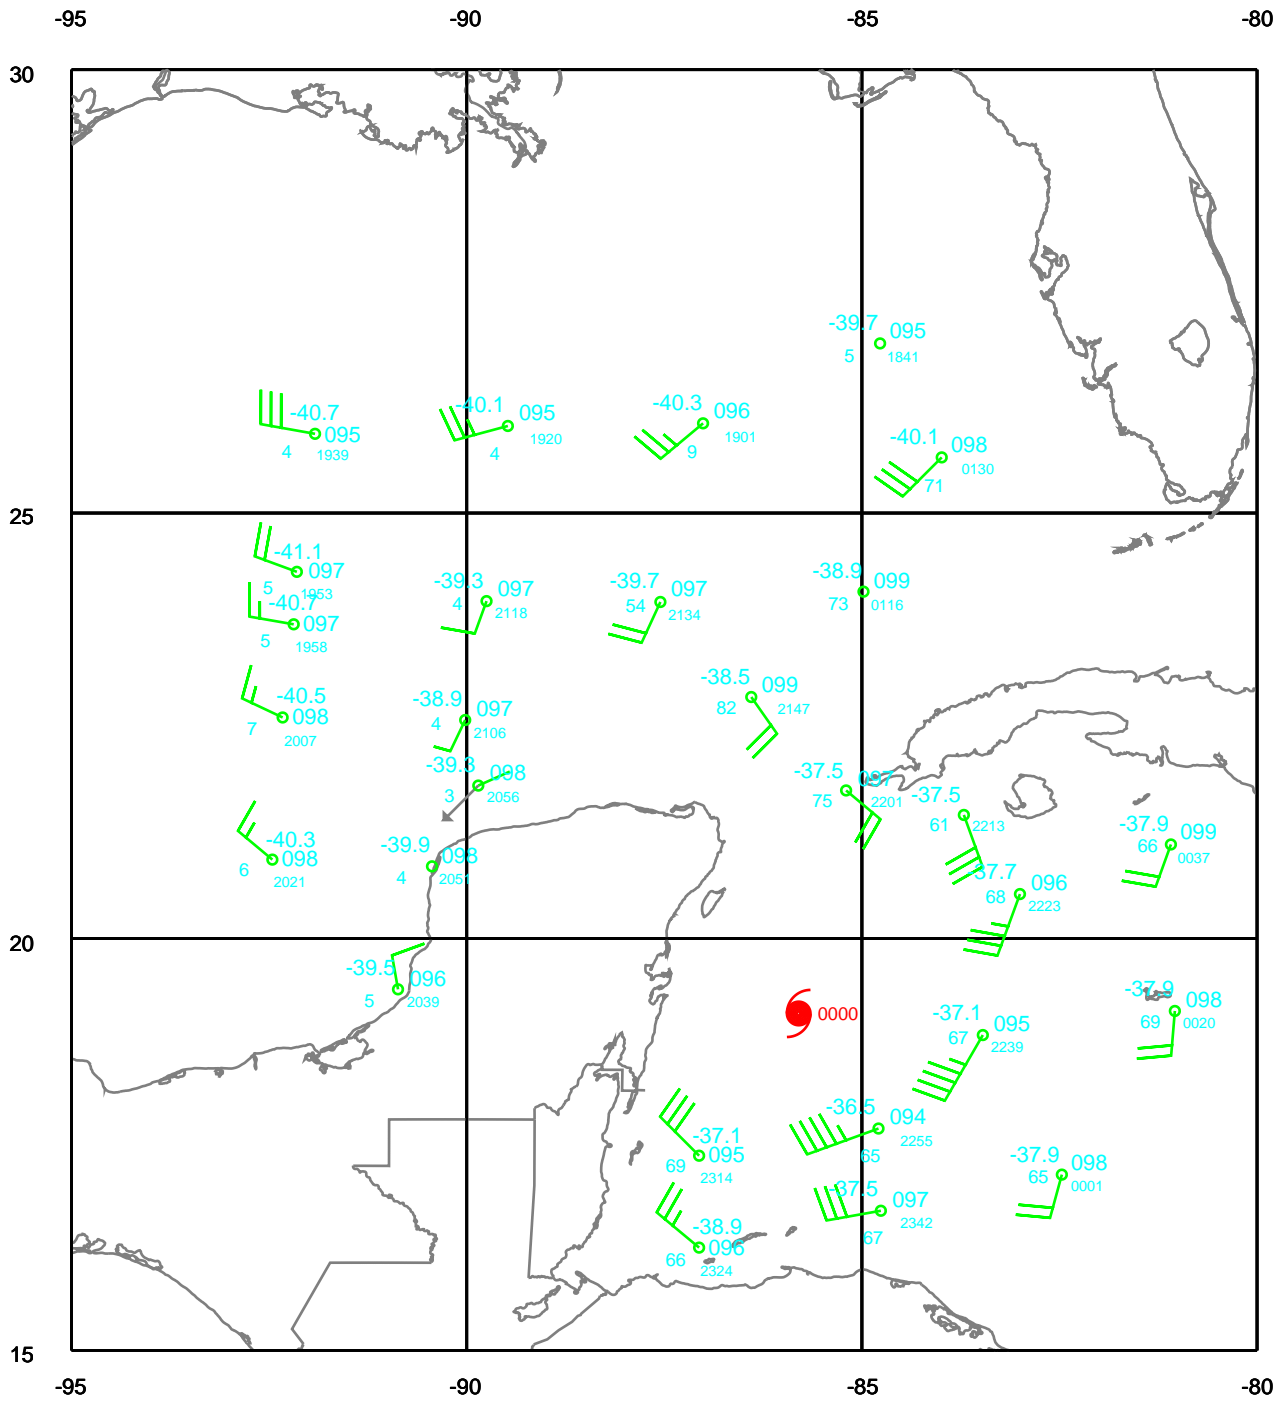

# WILMA

200 mb

Date: 051020  
Time: 18-30 UTC

EARTH RELATIVE

# WILMA

250 mb

Date: 051020  
Time: 18-30 UTC

EARTH RELATIVE

# WILMA

300 mb

Date: 051020  
Time: 18-30 UTC

EARTH RELATIVE

# WILMA

Surface

Date: 051020  
Time: 18-30 UTC

EARTH RELATIVE