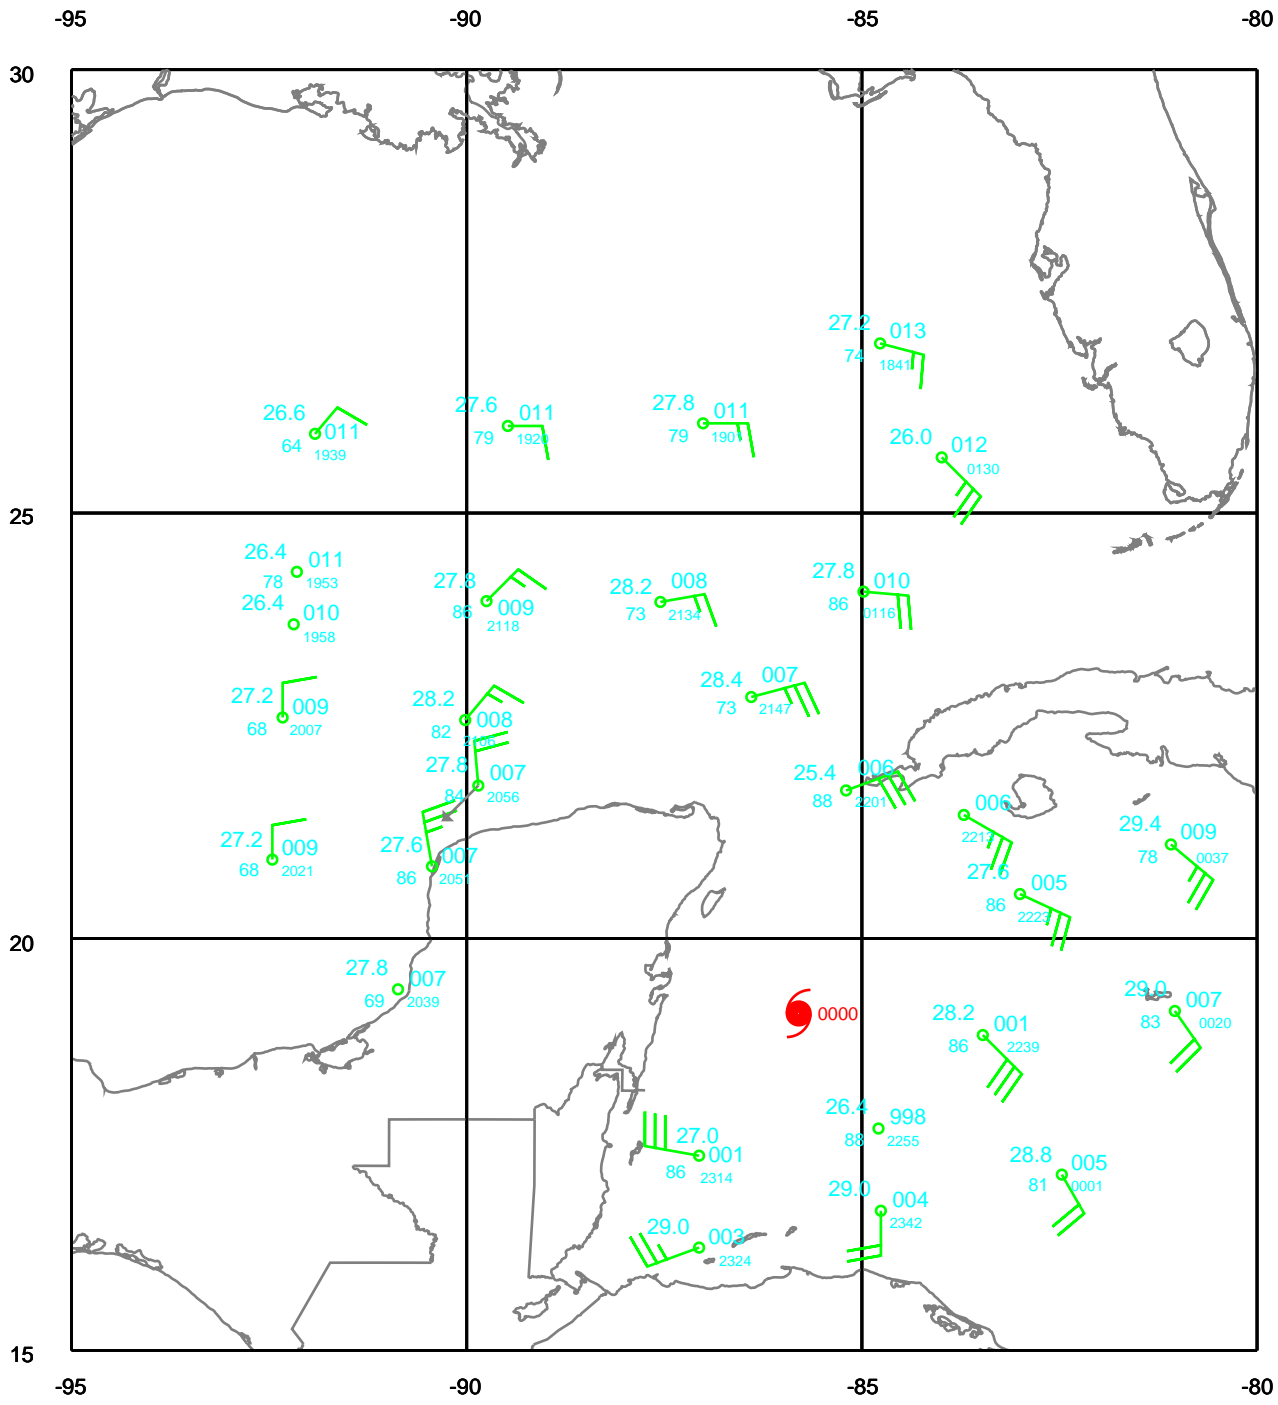

# WILMA

700 mb

Date: 051020  
Time: 18-30 UTC

EARTH RELATIVE

# WILMA

850 mb

Date: 051020  
Time: 18-30 UTC

EARTH RELATIVE

# WILMA

925 mb

Date: 051020  
Time: 18-30 UTC

EARTH RELATIVE

# WILMA

Surface

Date: 051020  
Time: 18-30 UTC

EARTH RELATIVE