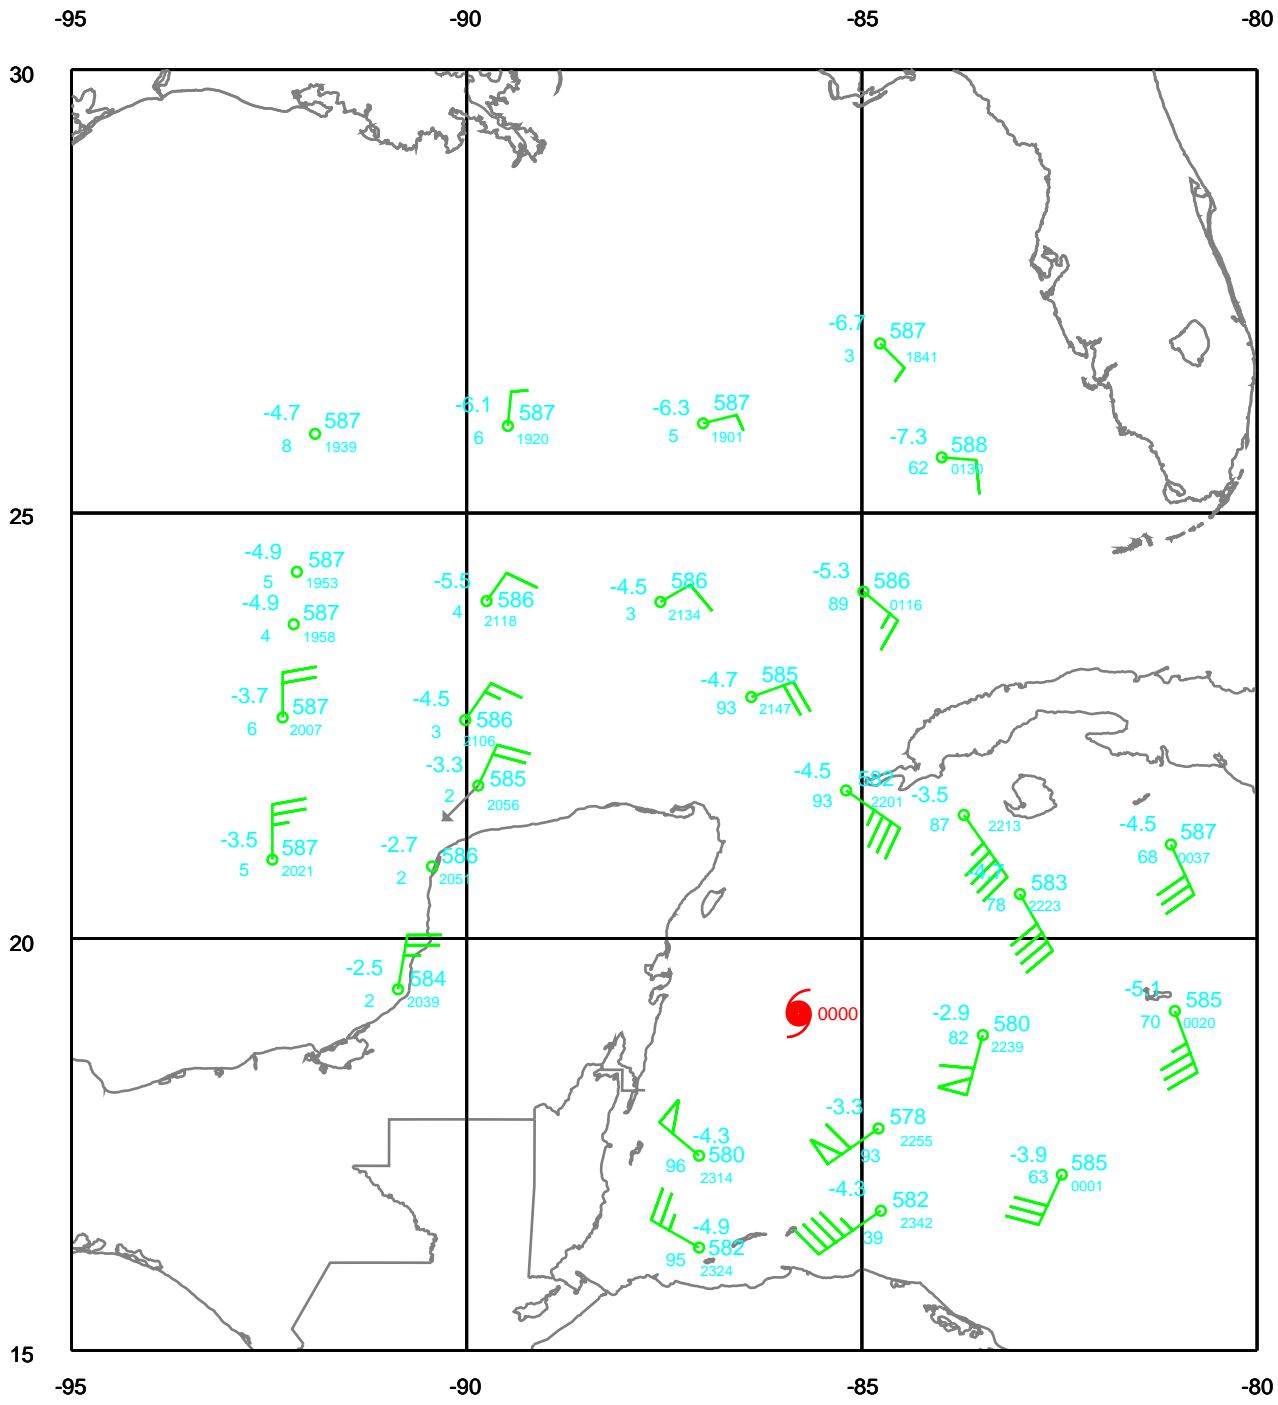

# WILMA

300 mb

Date: 051020  
Time: 18-30 UTC

EARTH RELATIVE

# WILMA

400 mb

Date: 051020  
Time: 18-30 UTC

EARTH RELATIVE

# WILMA

700 mb

Date: 051020  
Time: 18-30 UTC

EARTH RELATIVE

# WILMA

Surface

Date: 051020  
Time: 18-30 UTC

EARTH RELATIVE