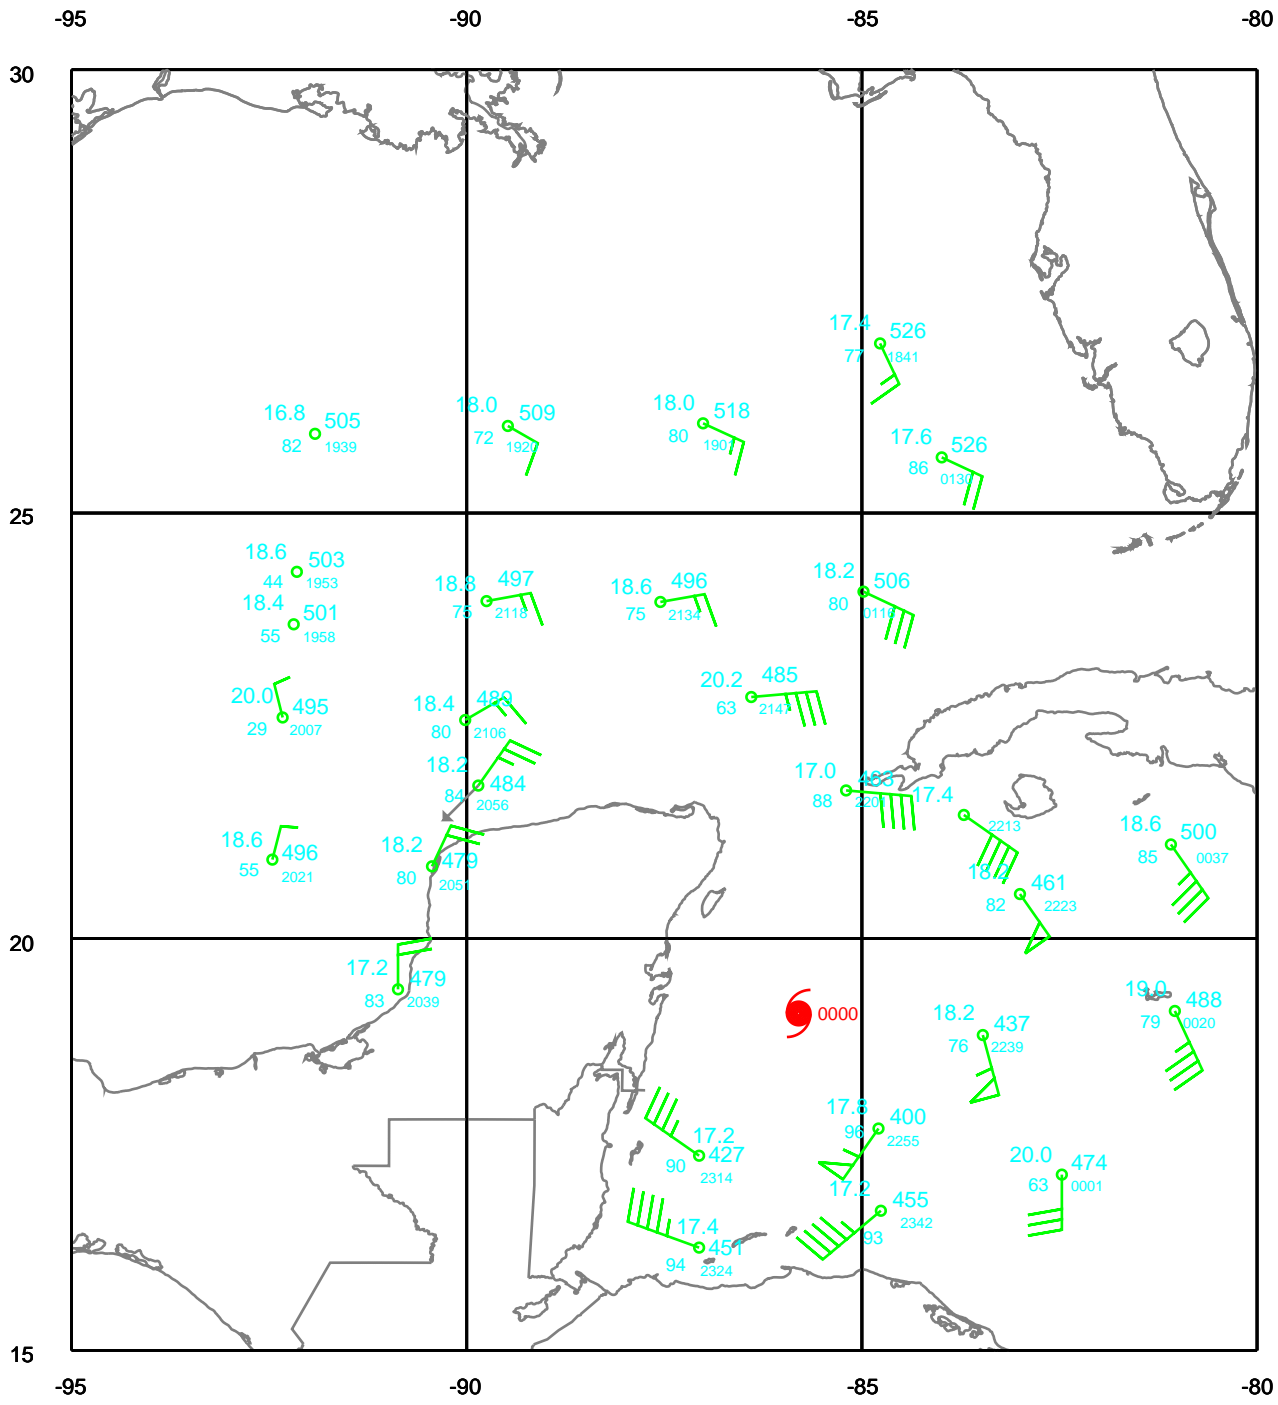

# WILMA

500 mb

Date: 051020  
Time: 18-30 UTC

EARTH RELATIVE

# WILMA

700 mb

Date: 051020  
Time: 18-30 UTC

EARTH RELATIVE

# WILMA

925 mb

Date: 051020  
Time: 18-30 UTC

EARTH RELATIVE

# WILMA

Surface

Date: 051020  
Time: 18-30 UTC

EARTH RELATIVE