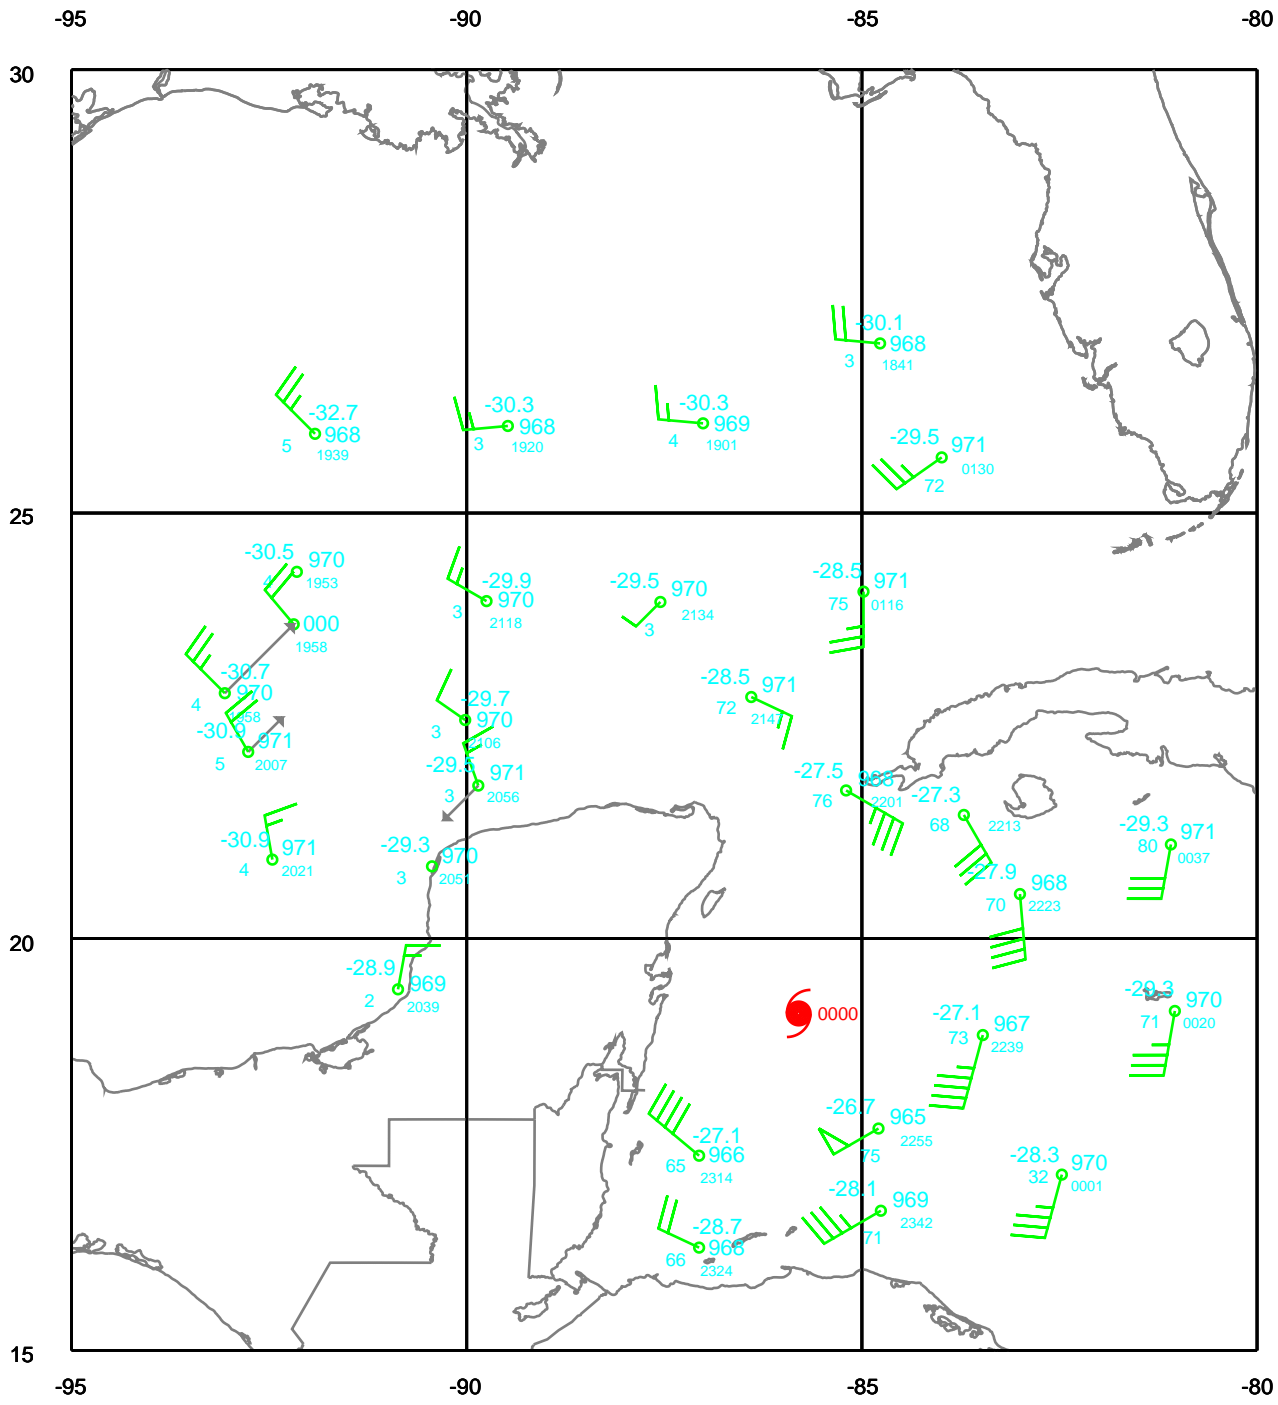

# WILMA

200 mb

Date: 051020  
Time: 18-30 UTC

EARTH RELATIVE

# WILMA

250 mb

Date: 051020  
Time: 18-30 UTC

EARTH RELATIVE

# WILMA

300 mb

Date: 051020  
Time: 18-30 UTC

EARTH RELATIVE

# WILMA

Surface

Date: 051020  
Time: 18-30 UTC

EARTH RELATIVE