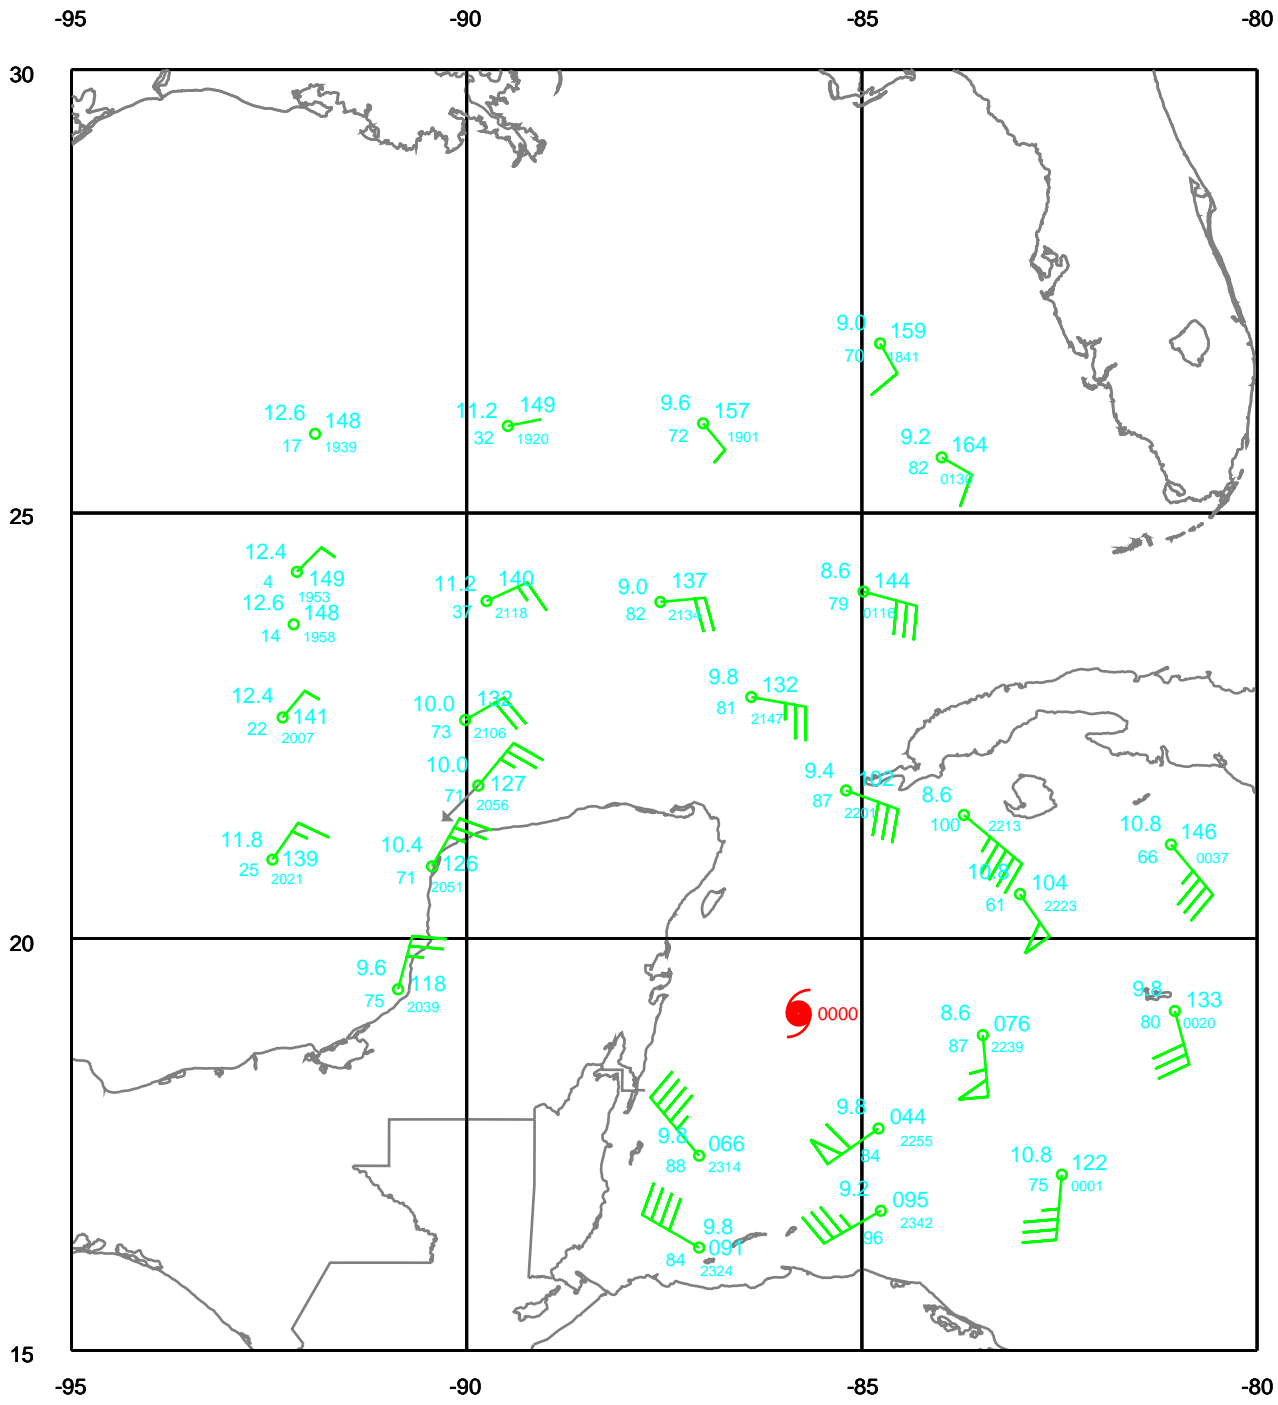

# WILMA

400 mb

Date: 051020  
Time: 18-30 UTC

EARTH RELATIVE

# WILMA

500 mb

Date: 051020  
Time: 18-30 UTC

EARTH RELATIVE

# WILMA

700 mb

Date: 051020  
Time: 18-30 UTC

EARTH RELATIVE

# WILMA

Surface

Date: 051020  
Time: 18-30 UTC

EARTH RELATIVE