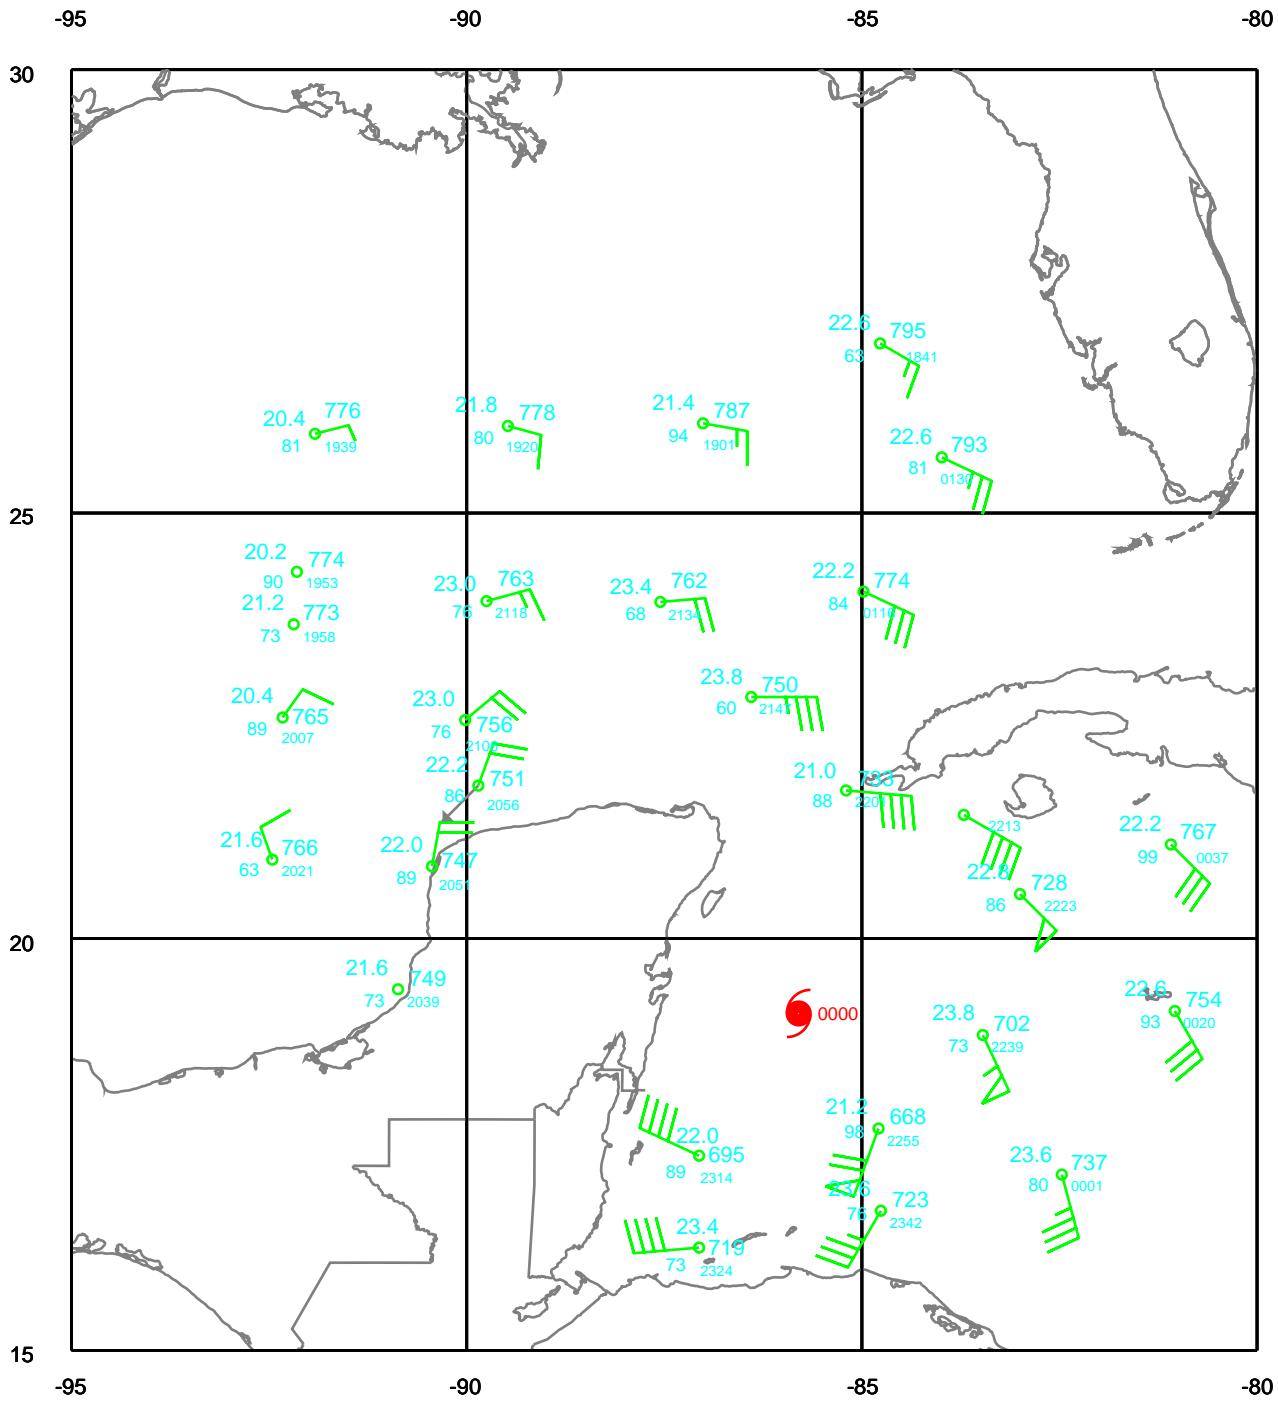

# WILMA

700 mb

Date: 051020  
Time: 18-30 UTC

EARTH RELATIVE

# WILMA

850 mb

Date: 051020  
Time: 18-30 UTC

EARTH RELATIVE

# WILMA

925 mb

Date: 051020  
Time: 18-30 UTC

EARTH RELATIVE

# WILMA

Surface

Date: 051020  
Time: 18-30 UTC

EARTH RELATIVE