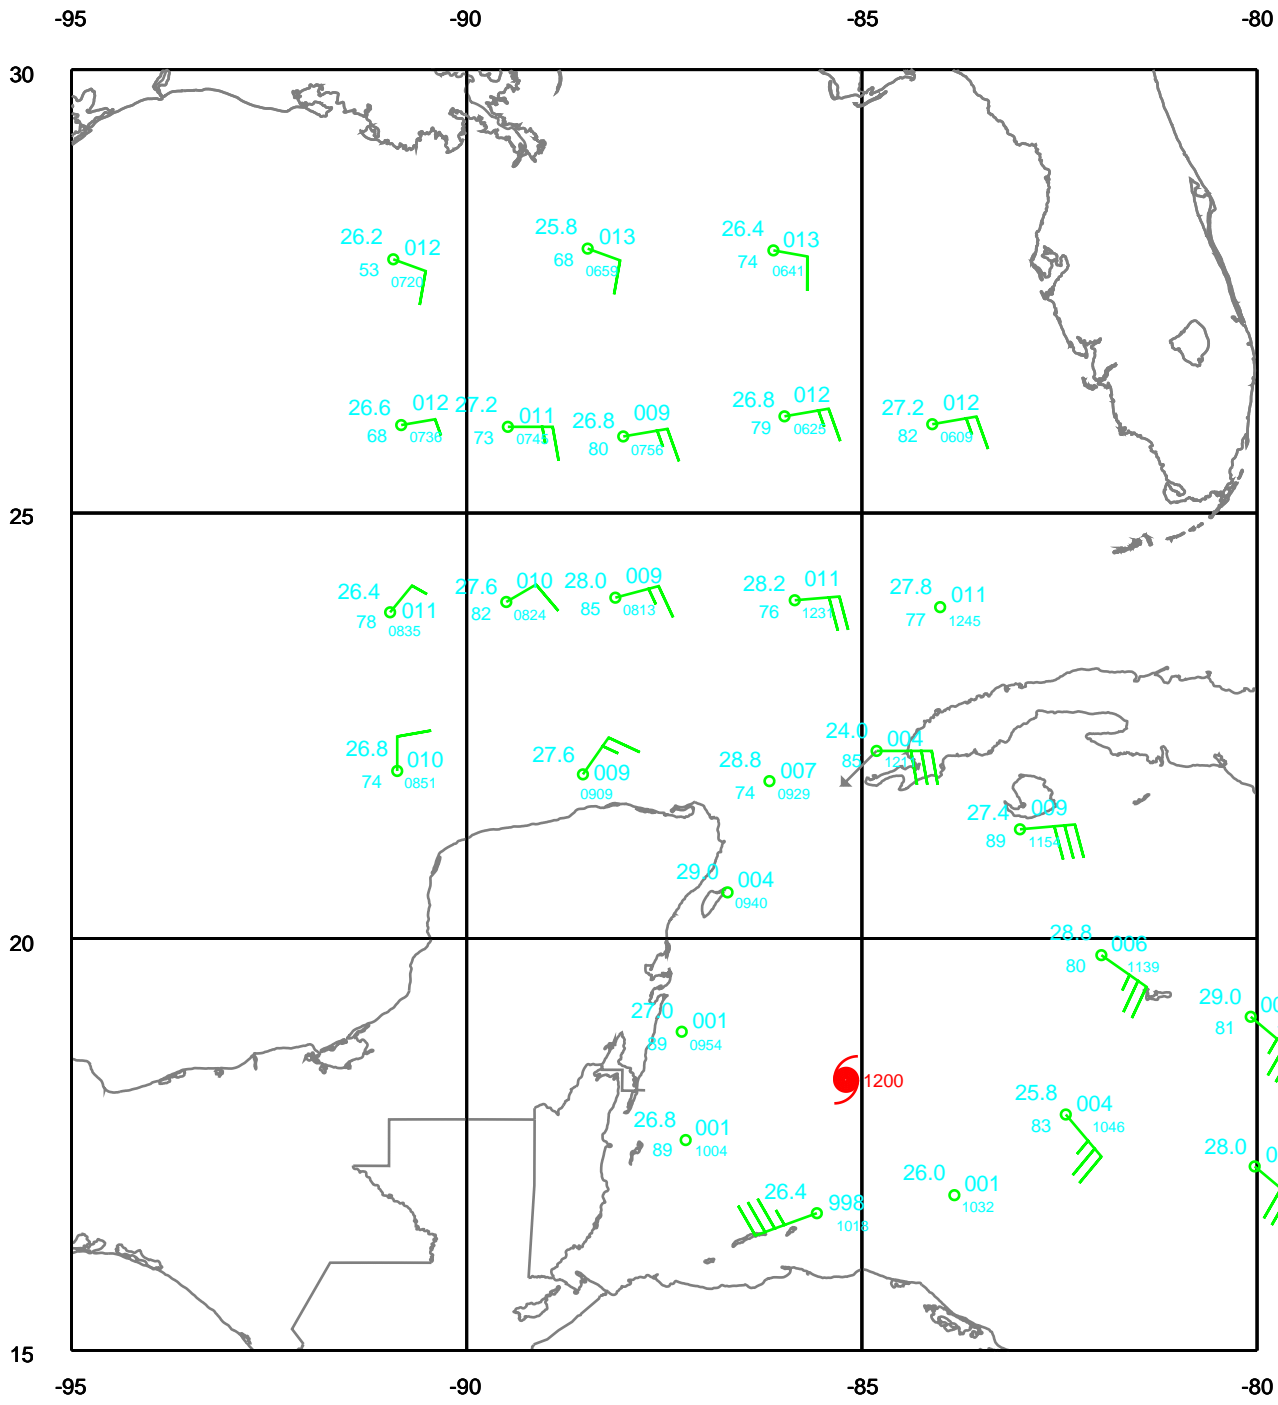

# WILMA

400 mb

Date: 051020  
Time: 06-18 UTC

EARTH RELATIVE

# WILMA

500 mb

Date: 051020  
Time: 06-18 UTC

EARTH RELATIVE

WILMA

700 mb

Date: 051020  
Time: 06-18 UTC

EARTH RELATIVE

# WILMA

850 mb

Date: 051020  
Time: 06-18 UTC

EARTH RELATIVE

WILMA

925 mb

Date: 051020  
Time: 06-18 UTC

EARTH RELATIVE

WILMA

Surface

Date: 051020  
Time: 06-18 UTC

EARTH RELATIVE