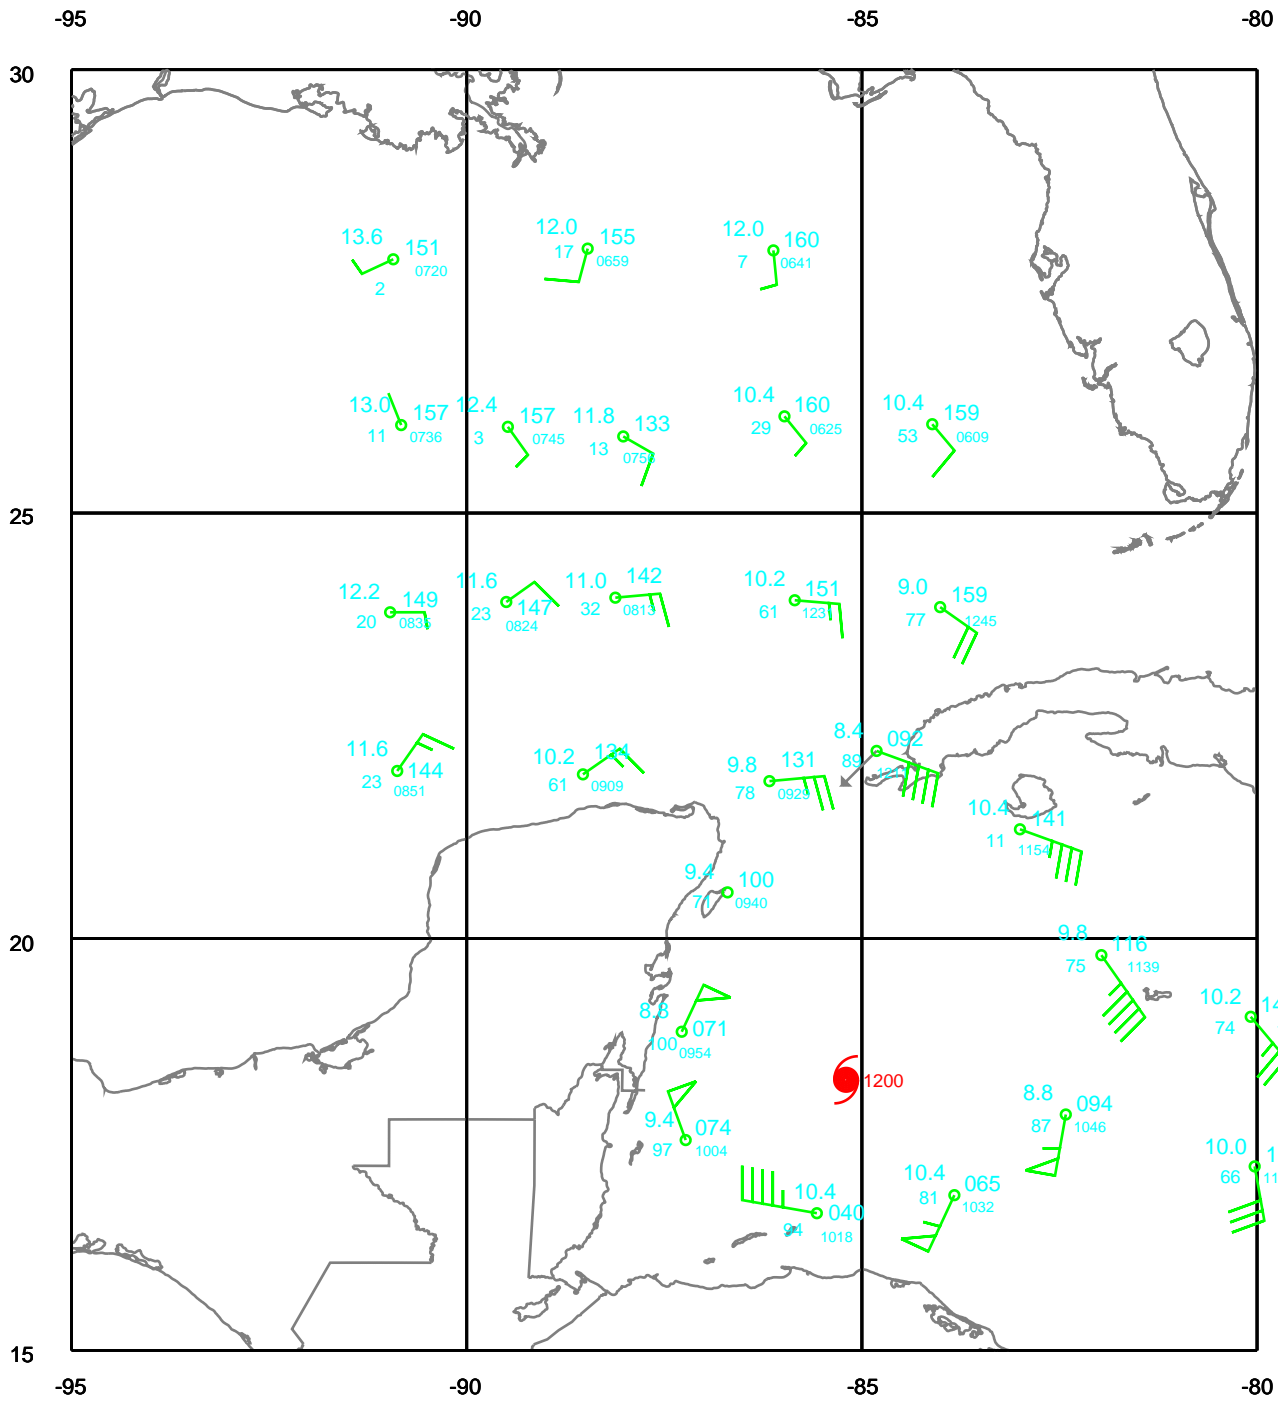

# WILMA

400 mb

Date: 051020  
Time: 06-18 UTC

EARTH RELATIVE

# WILMA

500 mb

Date: 051020  
Time: 06-18 UTC

EARTH RELATIVE

WILMA

700 mb

Date: 051020  
Time: 06-18 UTC

EARTH RELATIVE

# WILMA

850 mb

Date: 051020  
Time: 06-18 UTC

EARTH RELATIVE

WILMA

925 mb

Date: 051020  
Time: 06-18 UTC

EARTH RELATIVE

WILMA

Surface

Date: 051020  
Time: 06-18 UTC

EARTH RELATIVE