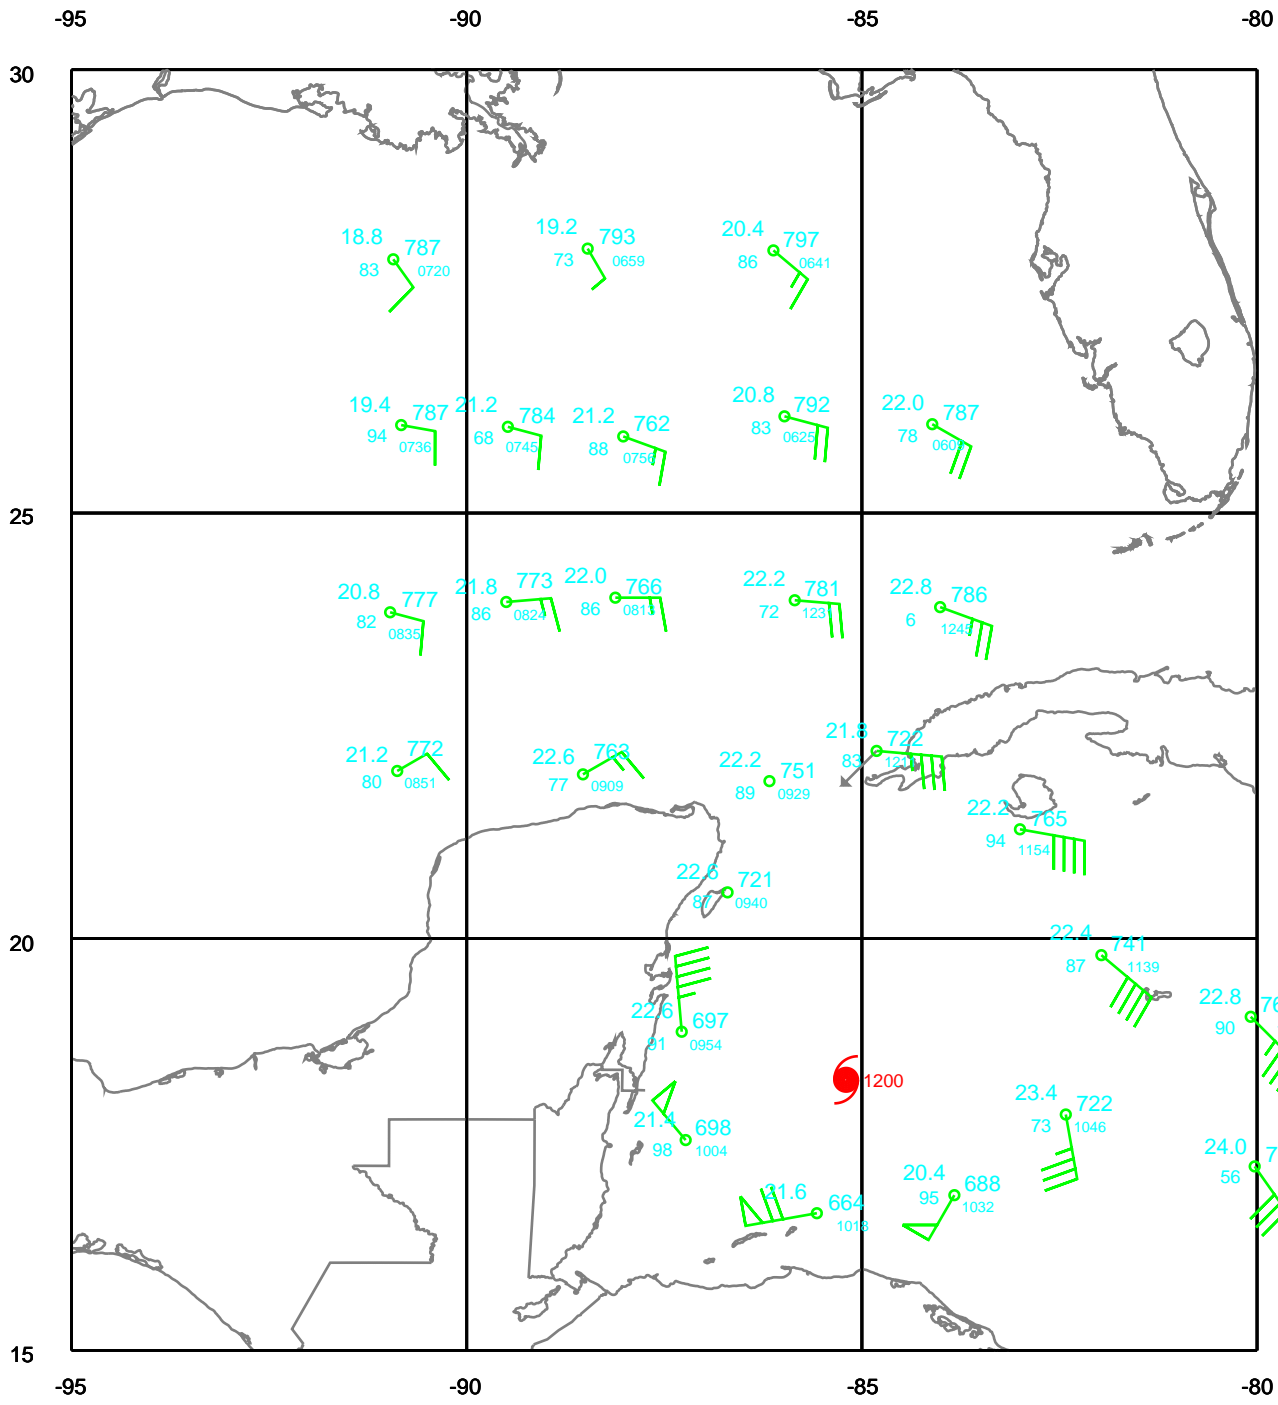

# WILMA

400 mb

Date: 051020  
Time: 06-18 UTC

EARTH RELATIVE

# WILMA

500 mb

Date: 051020  
Time: 06-18 UTC

EARTH RELATIVE

WILMA

700 mb

Date: 051020  
Time: 06-18 UTC

EARTH RELATIVE

# WILMA

850 mb

Date: 051020  
Time: 06-18 UTC

EARTH RELATIVE

WILMA

925 mb

Date: 051020  
Time: 06-18 UTC

EARTH RELATIVE

WILMA

Surface

Date: 051020  
Time: 06-18 UTC

EARTH RELATIVE