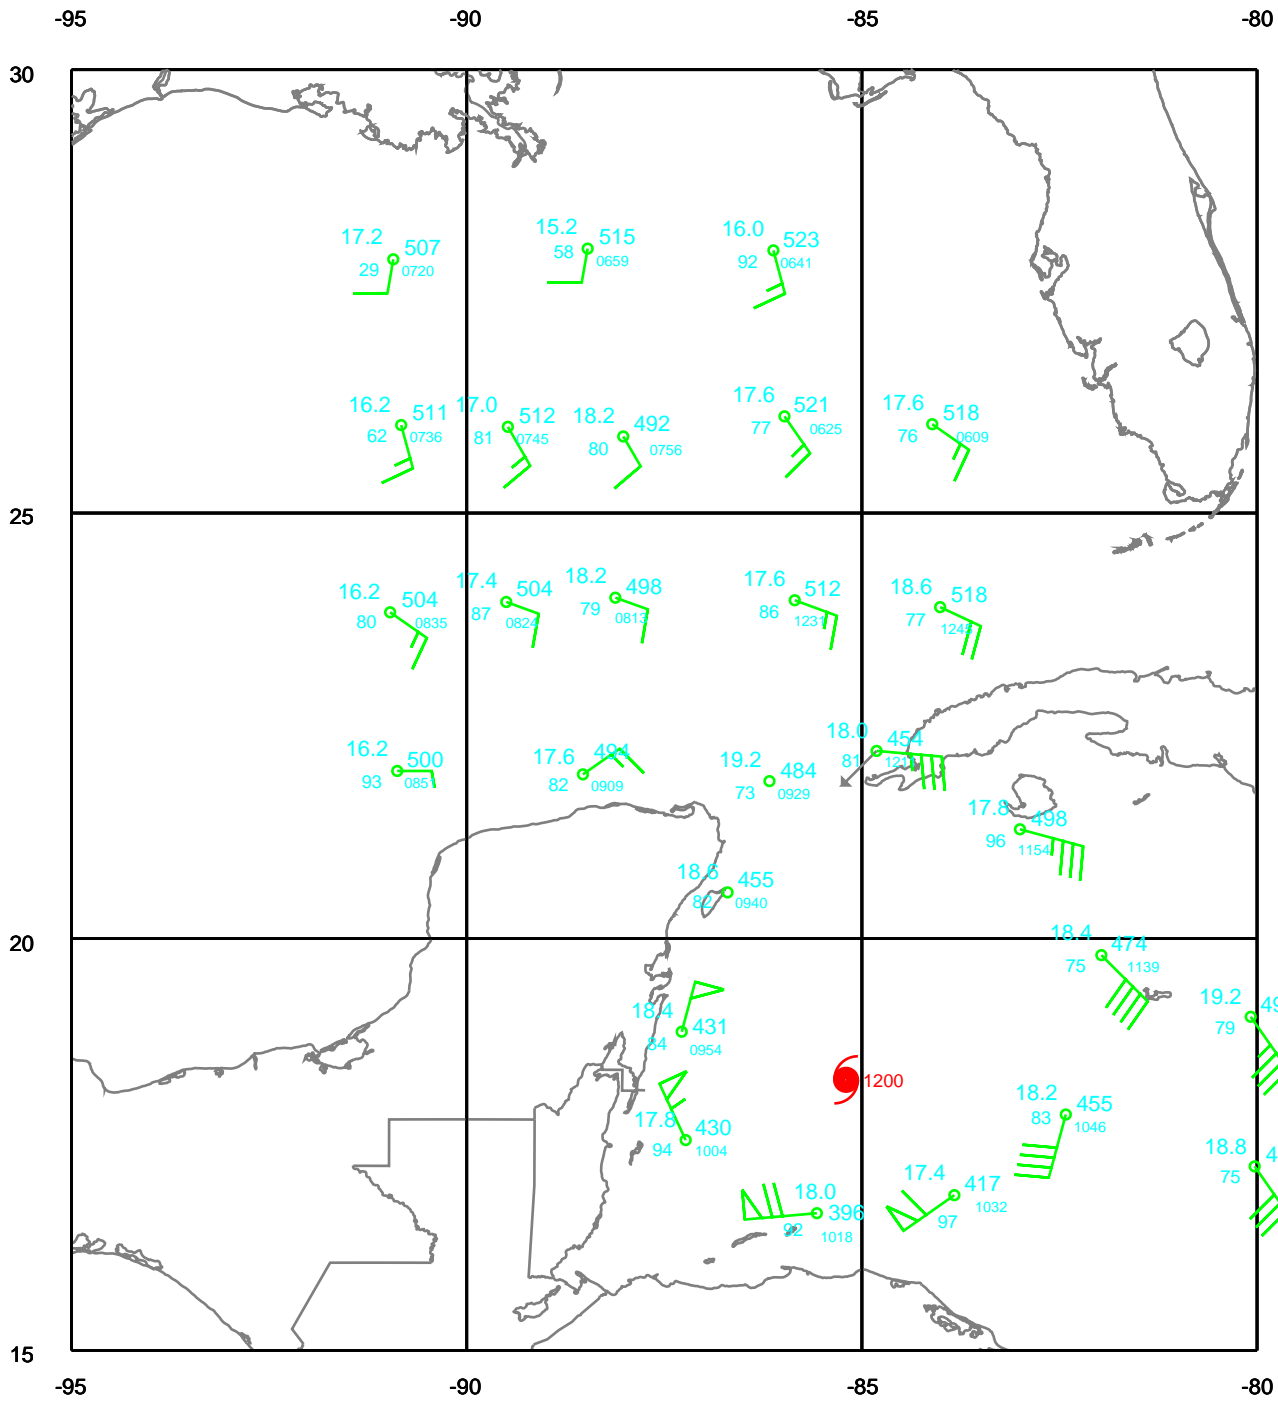

# WILMA

400 mb

Date: 051020  
Time: 06-18 UTC

EARTH RELATIVE

# WILMA

500 mb

Date: 051020  
Time: 06-18 UTC

EARTH RELATIVE

WILMA

700 mb

Date: 051020  
Time: 06-18 UTC

EARTH RELATIVE

# WILMA

850 mb

Date: 051020  
Time: 06-18 UTC

EARTH RELATIVE

WILMA

925 mb

Date: 051020  
Time: 06-18 UTC

EARTH RELATIVE

WILMA

Surface

Date: 051020  
Time: 06-18 UTC

EARTH RELATIVE