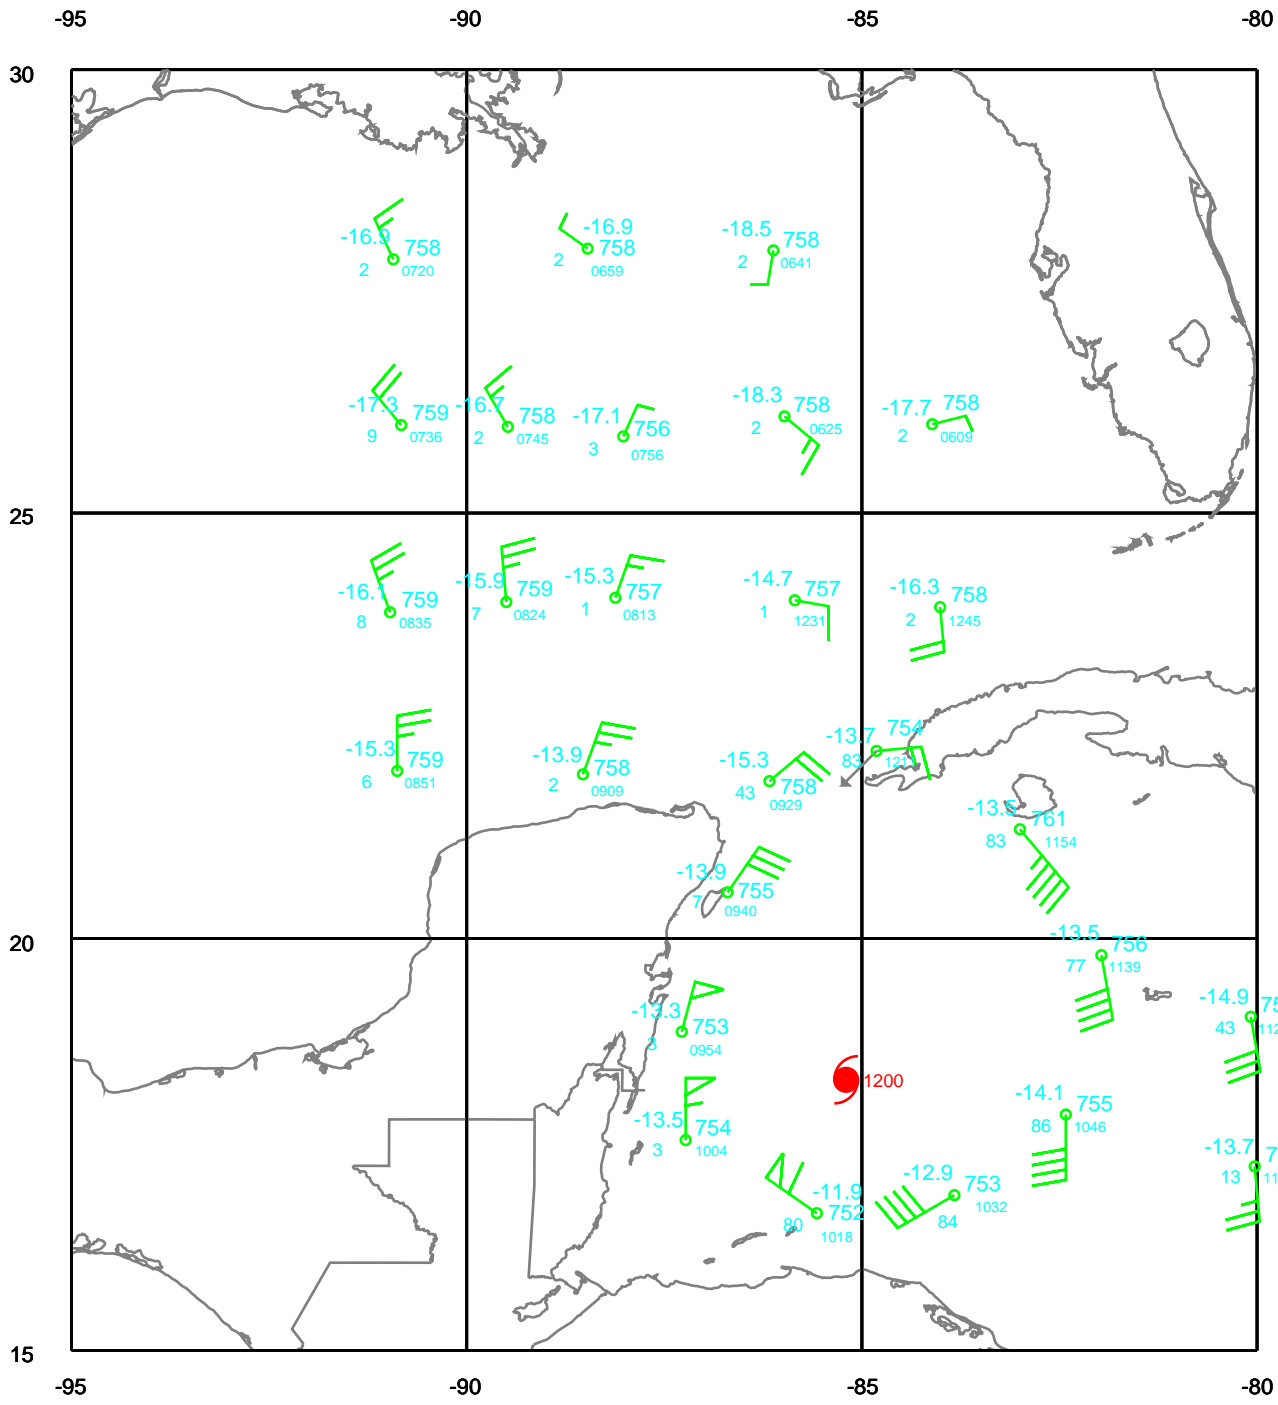

WILMA

400 mb

Date: 051020
Time: 06-18 UTC

EARTH RELATIVE