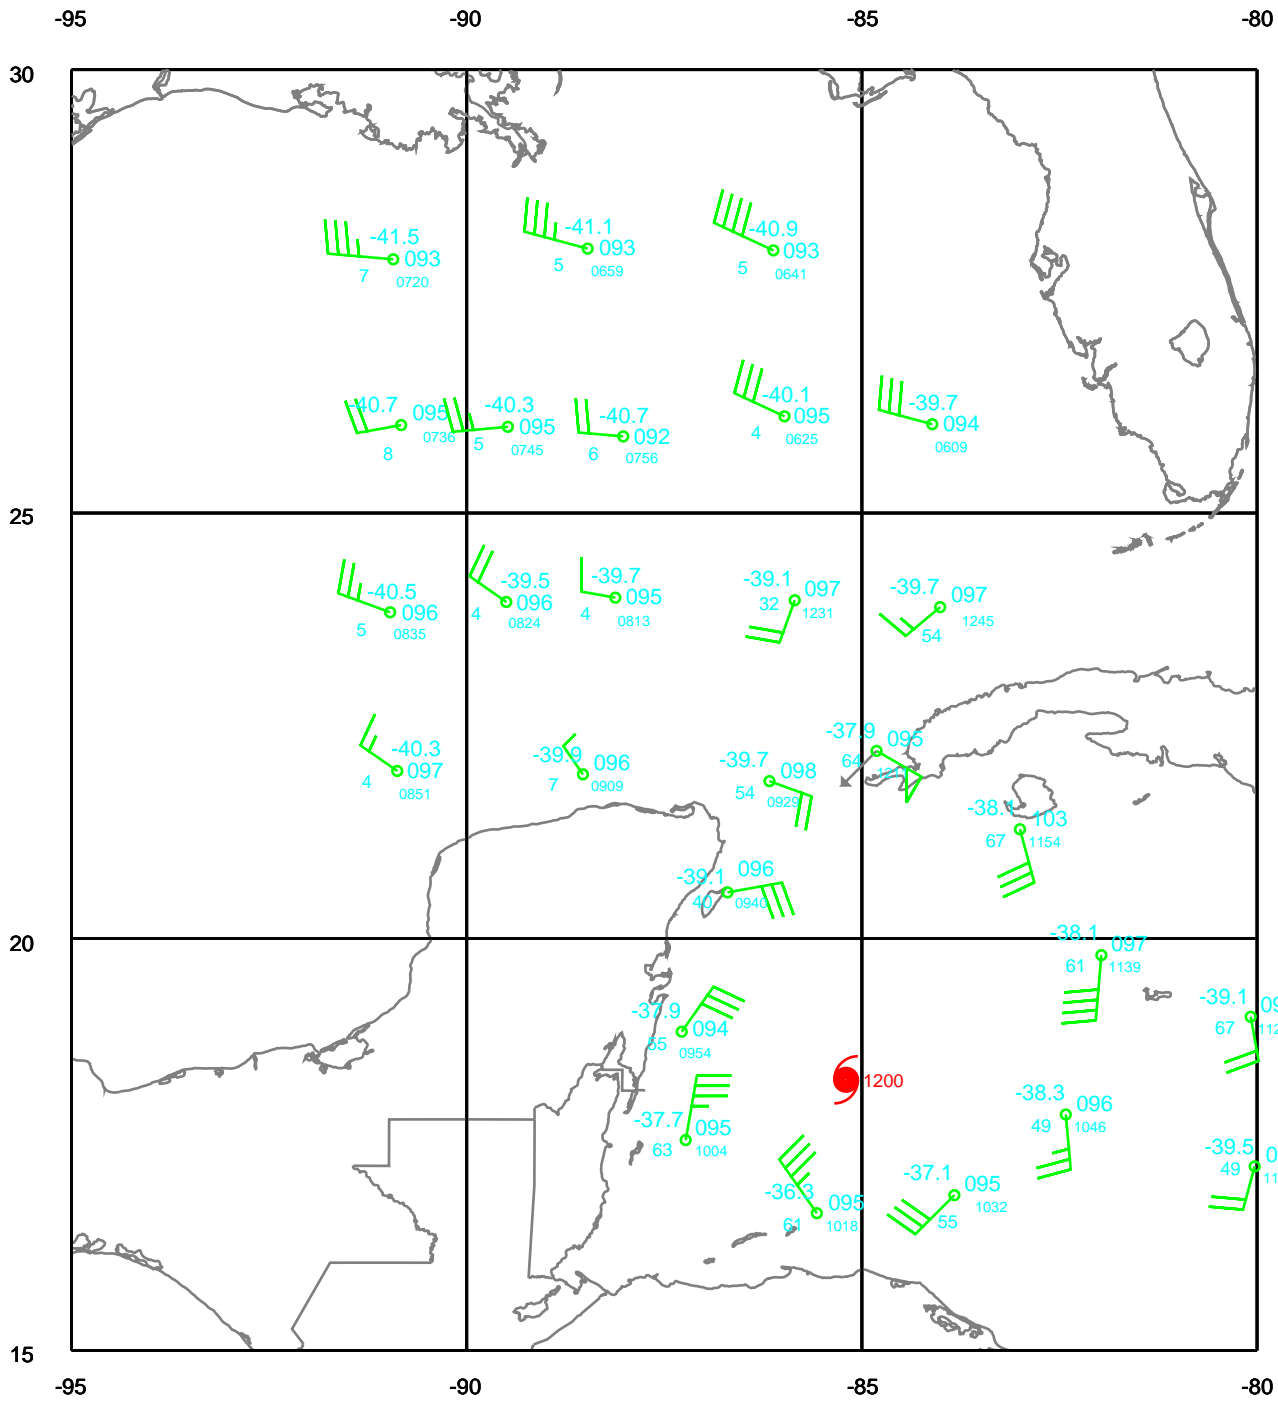

# WILMA

200 mb

Date: 051020  
Time: 06-18 UTC

EARTH RELATIVE

# WILMA

500 mb

Date: 051020  
Time: 06-18 UTC

EARTH RELATIVE

WILMA

700 mb

Date: 051020  
Time: 06-18 UTC

EARTH RELATIVE

# WILMA

850 mb

Date: 051020  
Time: 06-18 UTC

EARTH RELATIVE

WILMA

925 mb

Date: 051020  
Time: 06-18 UTC

EARTH RELATIVE

WILMA

Surface

Date: 051020  
Time: 06-18 UTC

EARTH RELATIVE