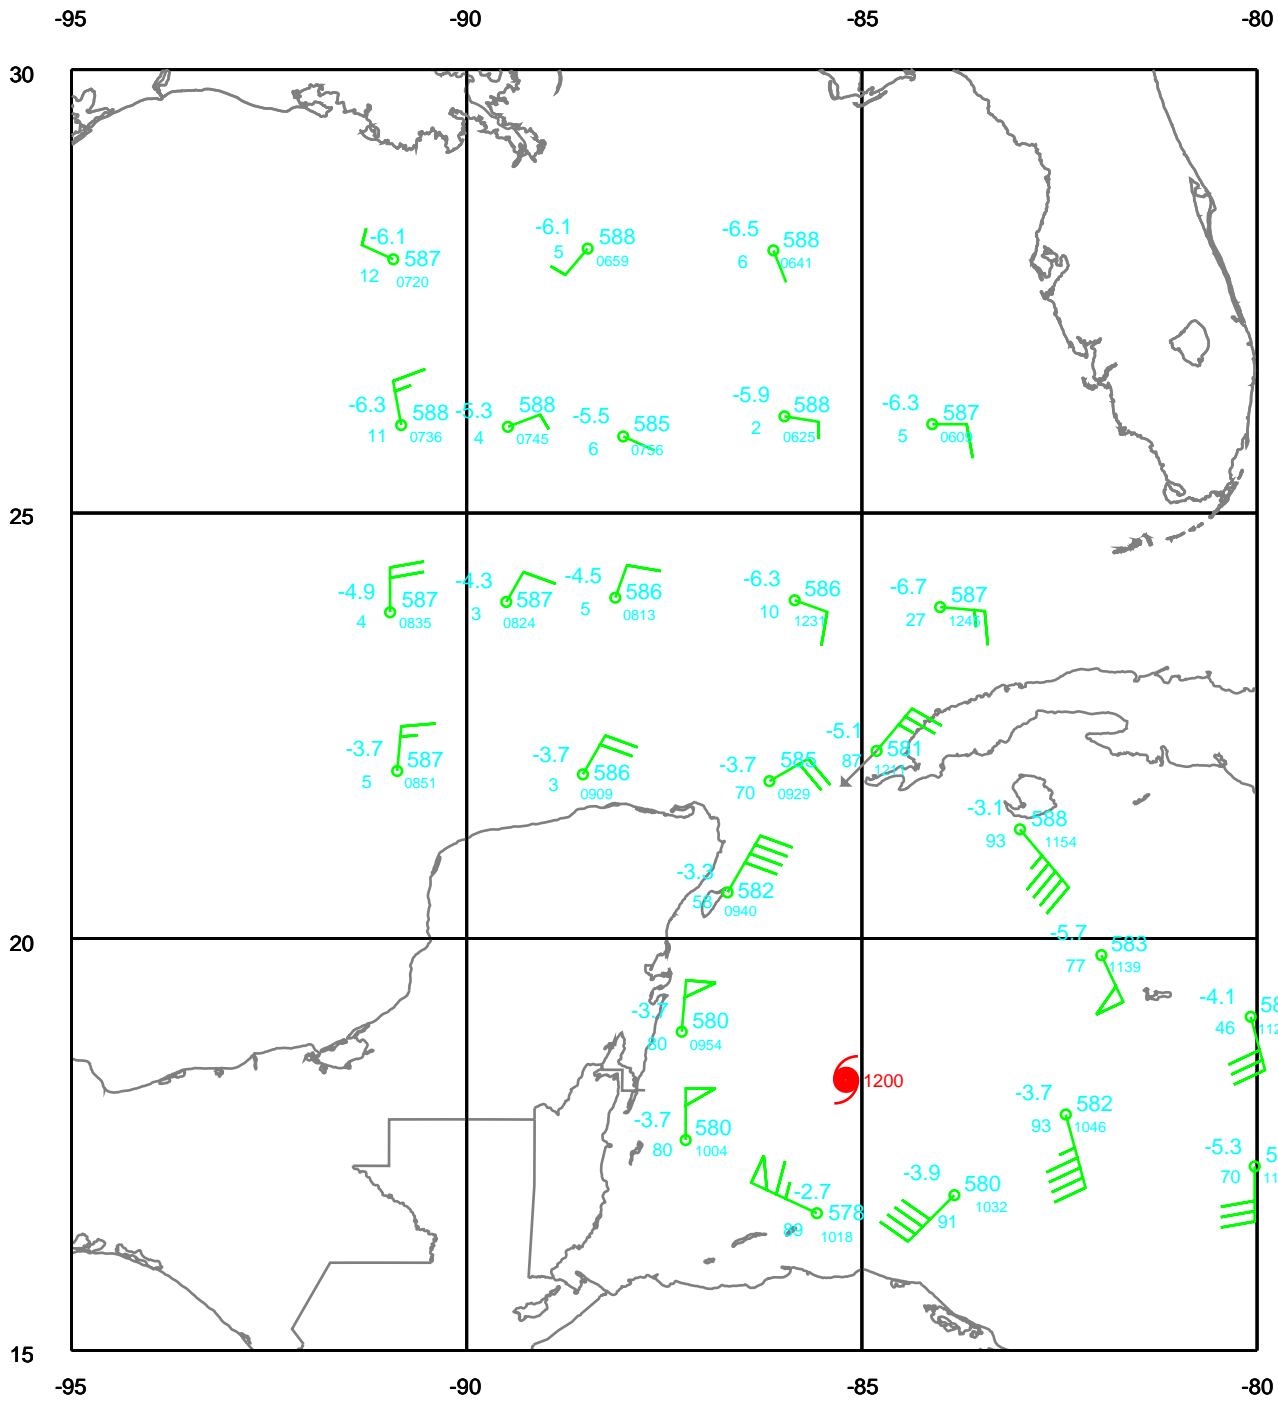

# WILMA

300 mb

Date: 051020  
Time: 06-18 UTC

EARTH RELATIVE

# WILMA

500 mb

Date: 051020  
Time: 06-18 UTC

EARTH RELATIVE

WILMA

700 mb

Date: 051020  
Time: 06-18 UTC

EARTH RELATIVE

# WILMA

850 mb

Date: 051020  
Time: 06-18 UTC

EARTH RELATIVE

WILMA

925 mb

Date: 051020  
Time: 06-18 UTC

EARTH RELATIVE

WILMA

Surface

Date: 051020  
Time: 06-18 UTC

EARTH RELATIVE