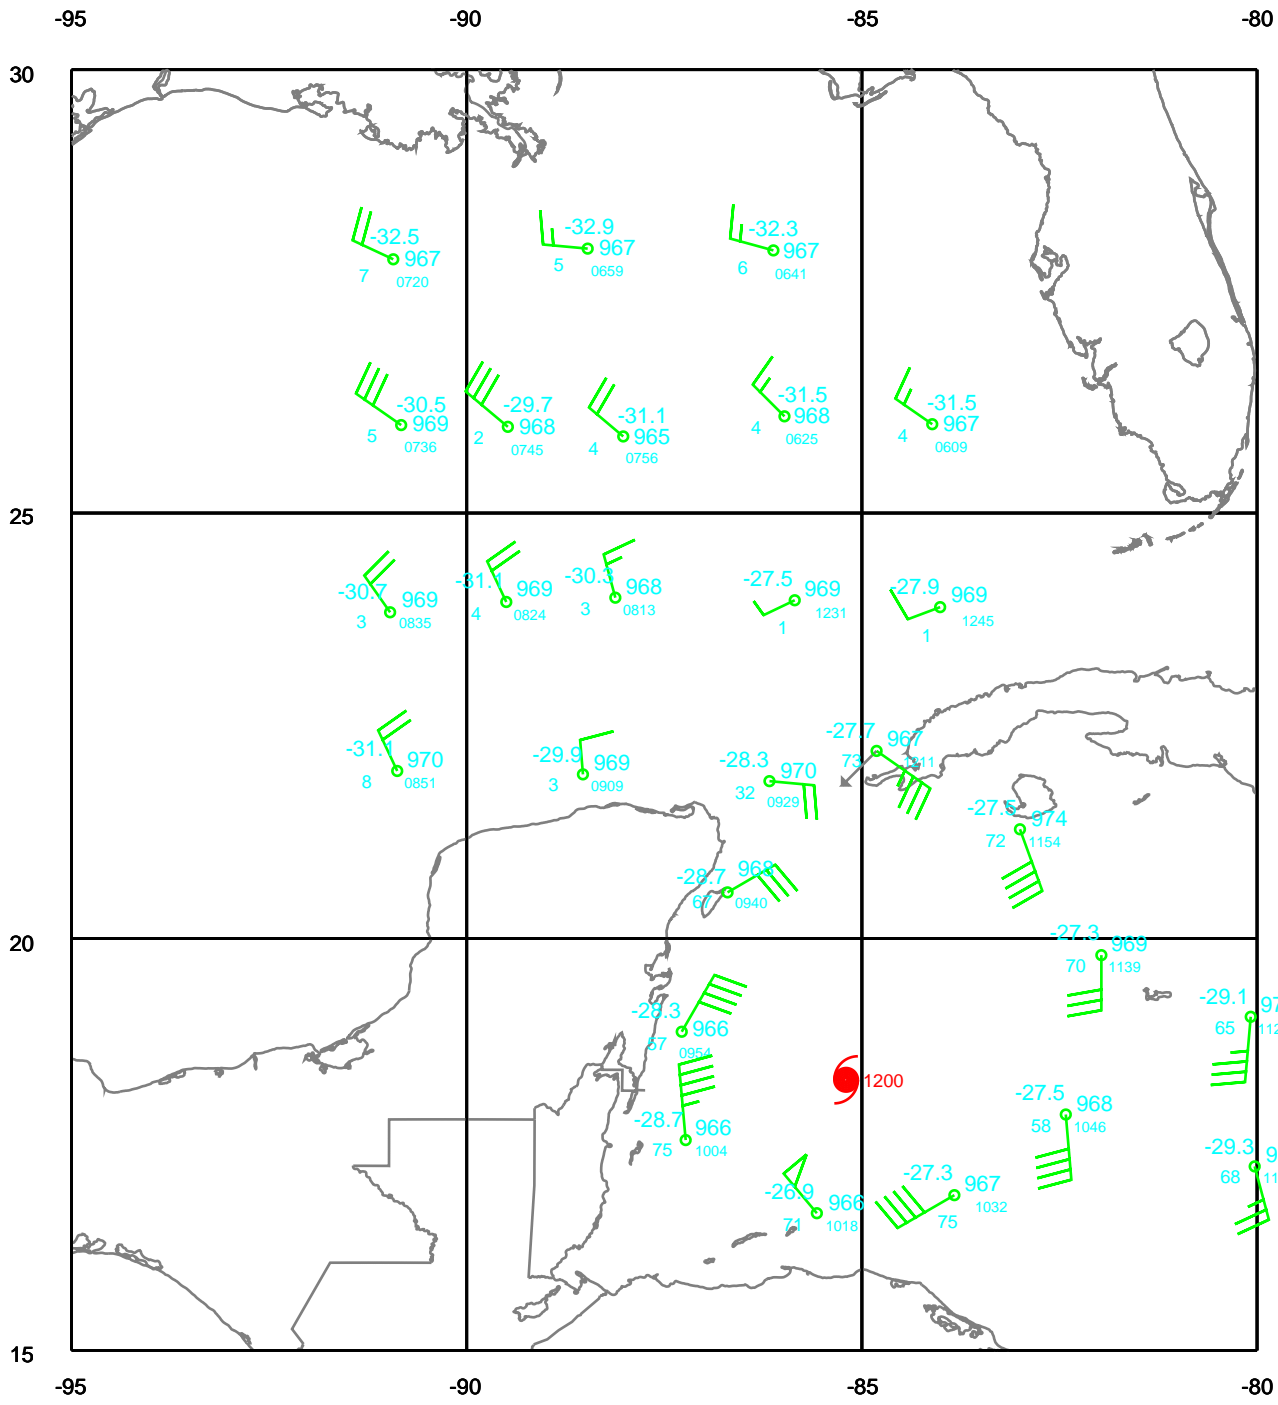

WILMA

300 mb

Date: 051020
Time: 06-18 UTC

EARTH RELATIVE