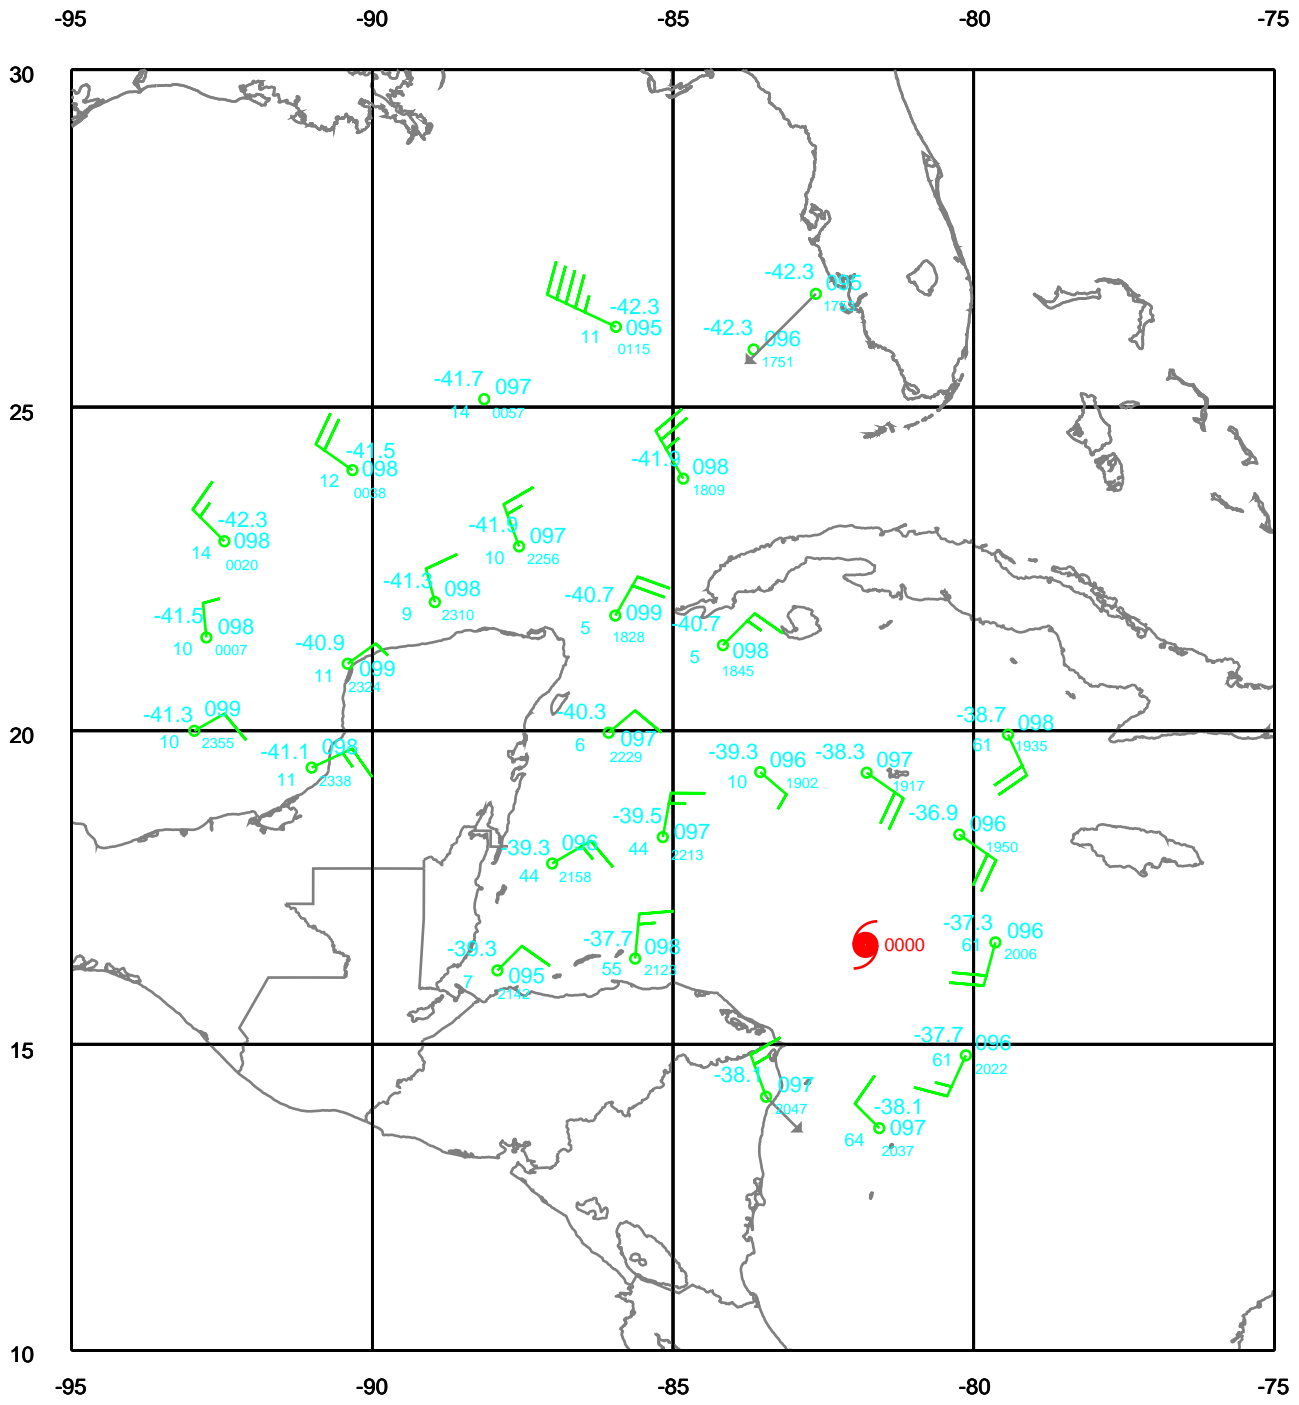

WILMA

200 mb

Date: 051018
Time: 12-30 UTC

EARTH RELATIVE

WILMA

250 mb

Date: 051018
Time: 12-30 UTC

EARTH RELATIVE

WILMA

300 mb

Date: 051018
Time: 12-30 UTC

EARTH RELATIVE

WILMA

400 mb

Date: 051018
Time: 12-30 UTC

EARTH RELATIVE

WILMA

500 mb

Date: 051018
Time: 12-30 UTC

EARTH RELATIVE

WILMA

700 mb

Date: 051018
Time: 12-30 UTC

EARTH RELATIVE

Surface

Date: 051018
Time: 12-30 UTC

EARTH RELATIVE