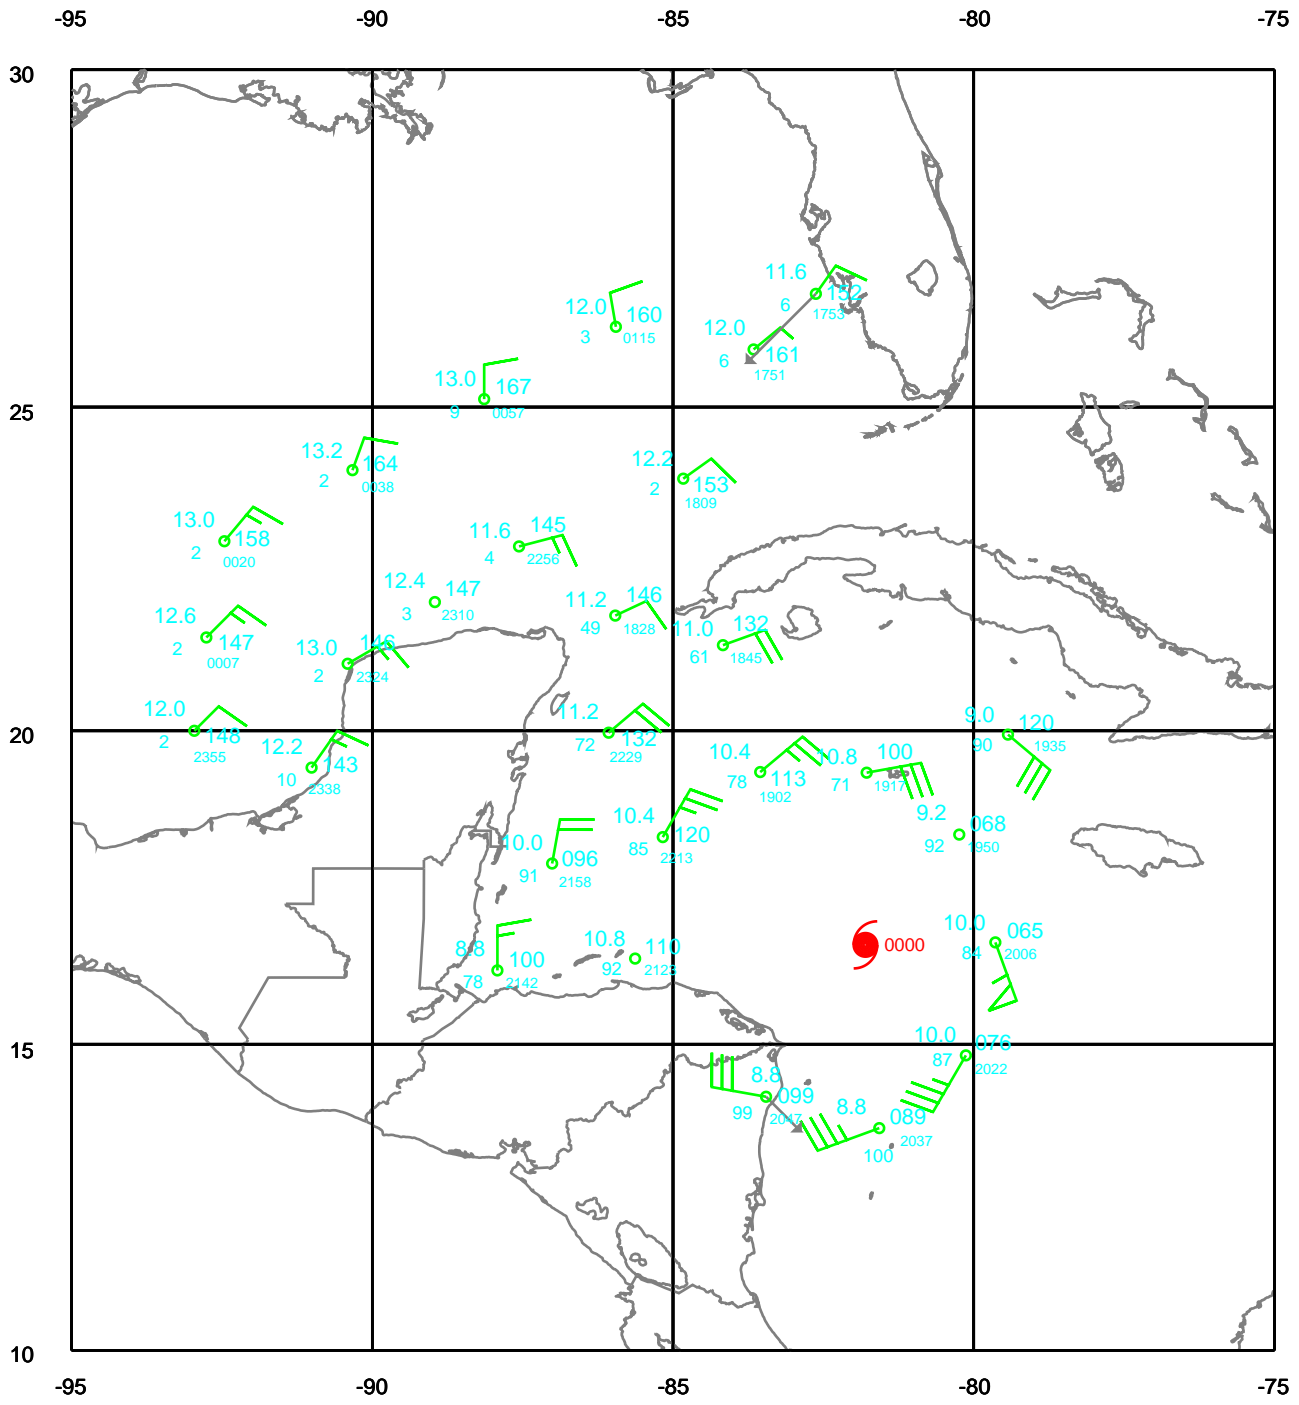

WILMA

300 mb

Date: 051018
Time: 12-30 UTC

EARTH RELATIVE

WILMA

400 mb

Date: 051018
Time: 12-30 UTC

EARTH RELATIVE

WILMA

500 mb

Date: 051018
Time: 12-30 UTC

EARTH RELATIVE

WILMA

700 mb

Date: 051018
Time: 12-30 UTC

EARTH RELATIVE

-95 -90 -85 -80 -75

30 WILMA
 850 mb
 Date: 051018
 Time: 12-30 UTC

-95 -90 -85 -80 -75

WILMA

925 mb

Date: 051018
Time: 12-30 UTC

EARTH RELATIVE

WILMA

Surface

Date: 051018
Time: 12-30 UTC

EARTH RELATIVE