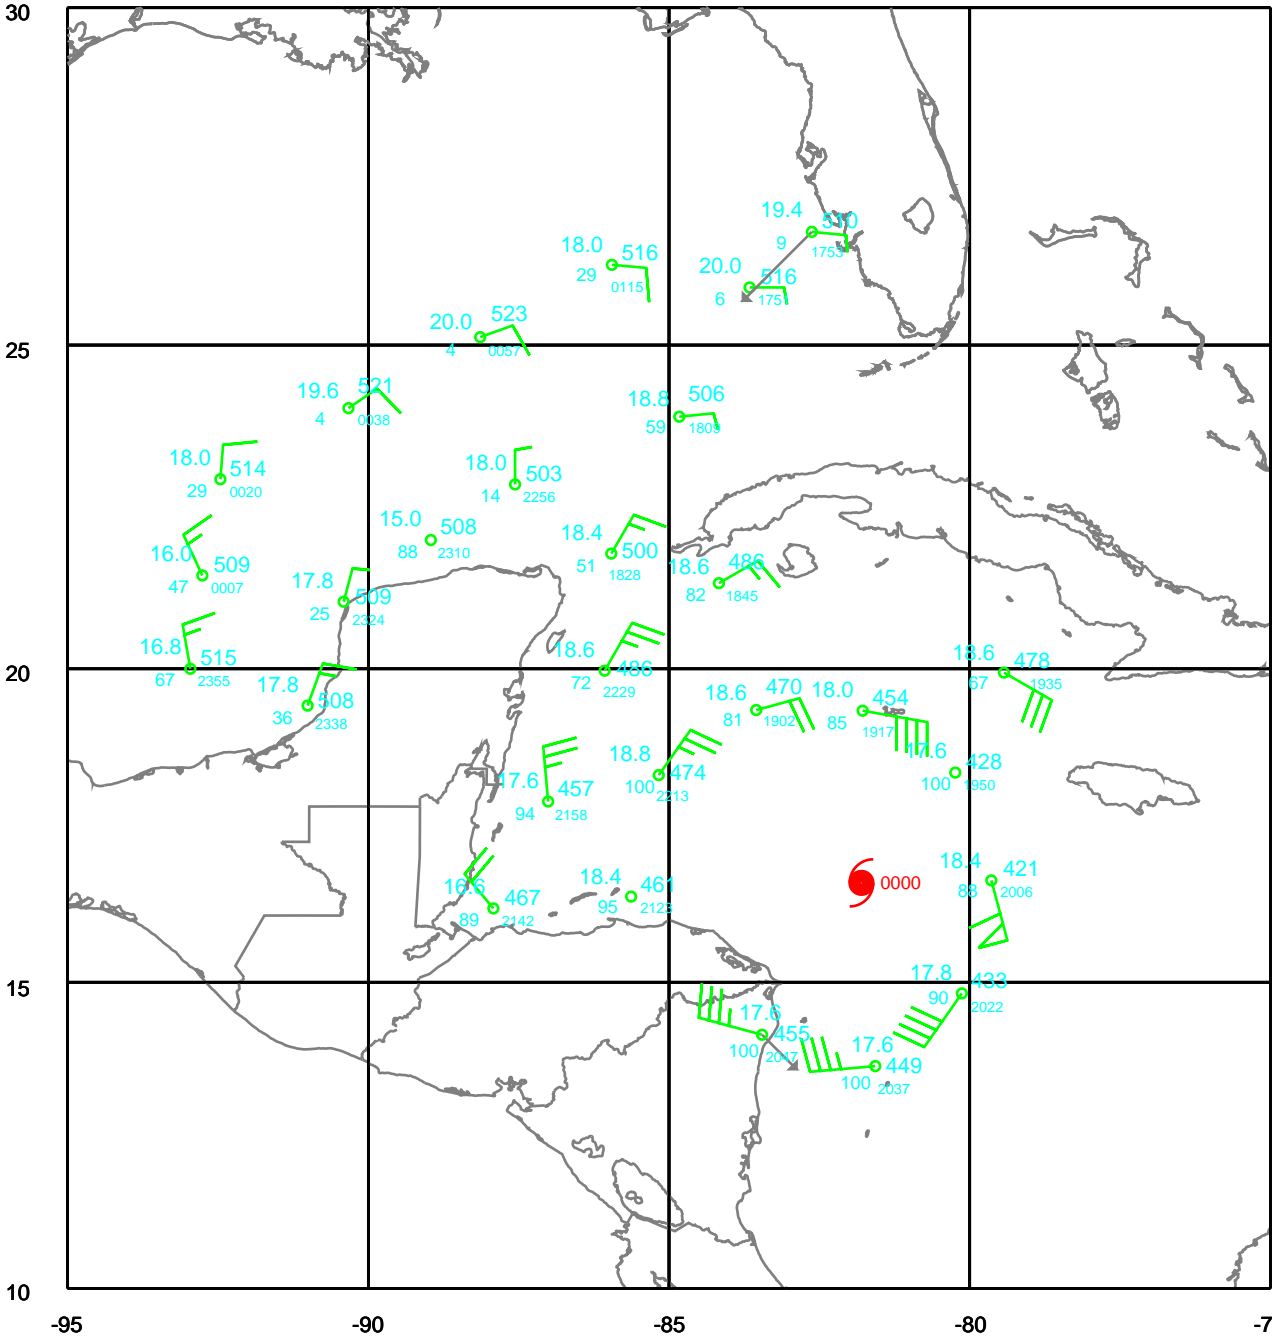

WILMA

300 mb

Date: 051018
Time: 12-30 UTC

EARTH RELATIVE

WILMA

400 mb

Date: 051018
Time: 12-30 UTC

EARTH RELATIVE

WILMA

500 mb

Date: 051018
Time: 12-30 UTC

EARTH RELATIVE

WILMA

700 mb

Date: 051018
Time: 12-30 UTC

EARTH RELATIVE

-95 -90 -85 -80 -75

30 WILMA
 850 mb
 Date: 051018
 Time: 12-30 UTC

-95 -90 -85 -80 -75

WILMA

925 mb

Date: 051018
Time: 12-30 UTC

EARTH RELATIVE

WILMA

Surface

Date: 051018
Time: 12-30 UTC

EARTH RELATIVE