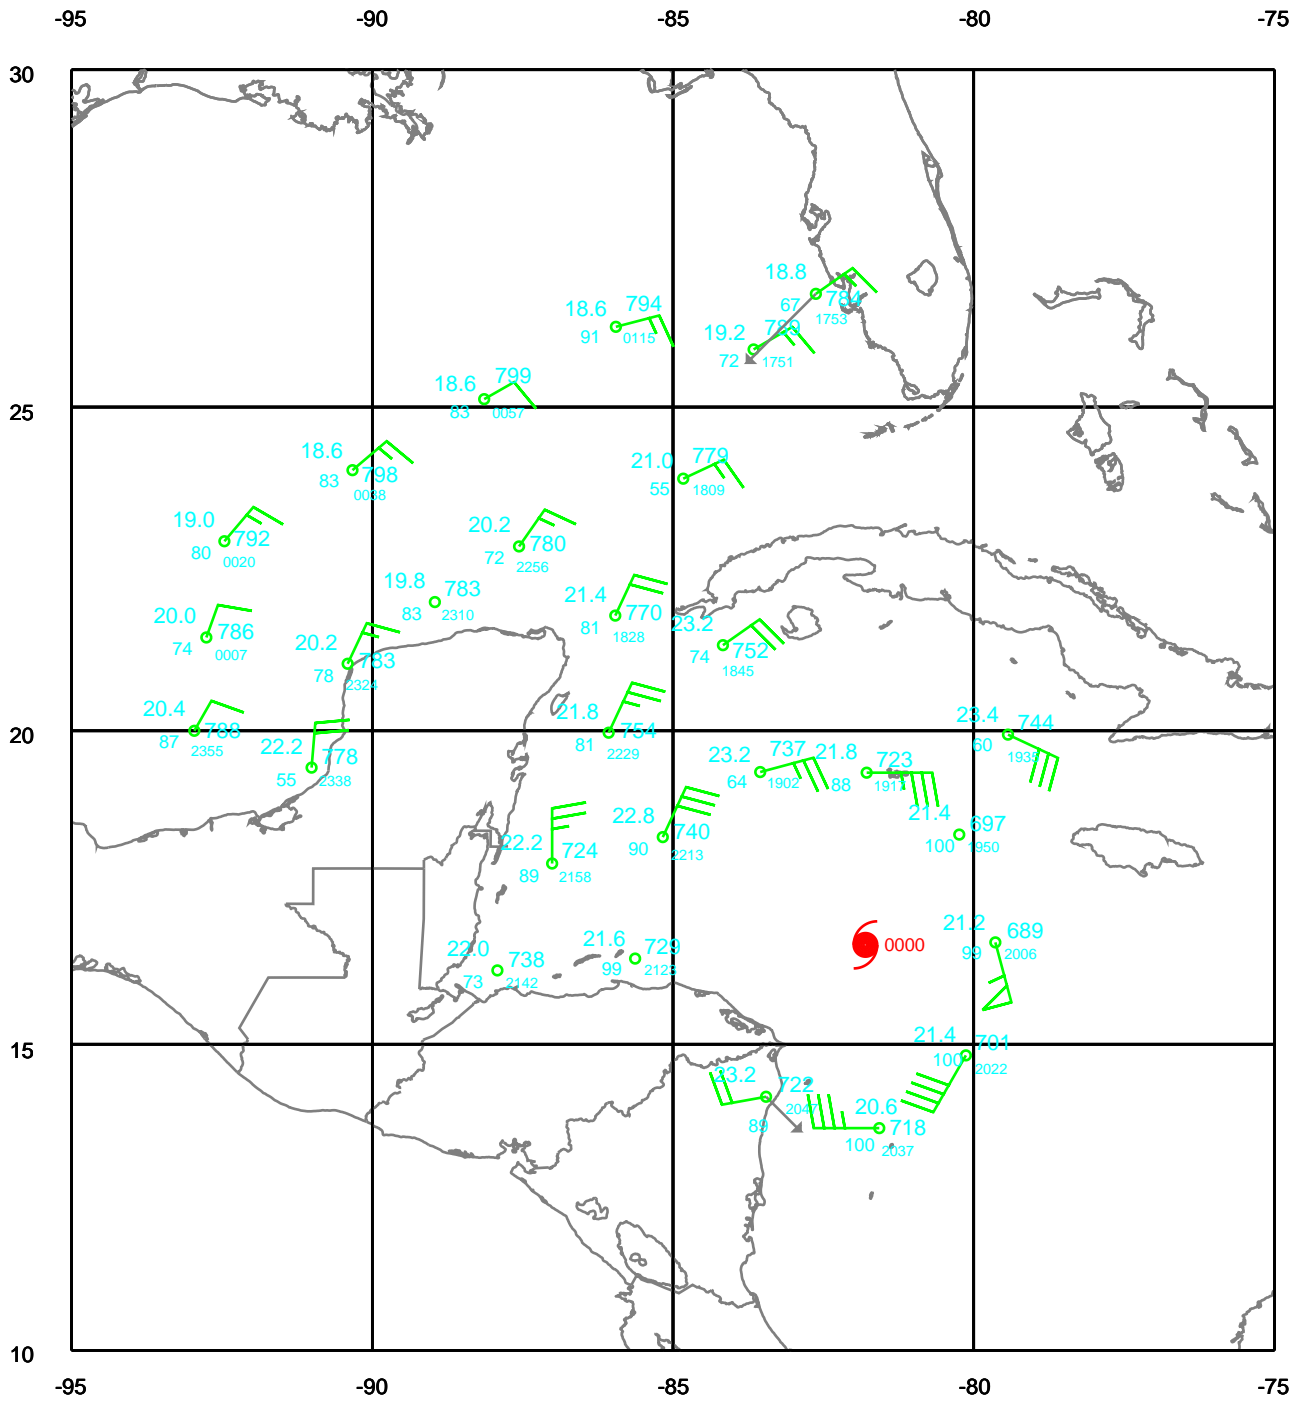

WILMA

300 mb

Date: 051018
Time: 12-30 UTC

EARTH RELATIVE

WILMA

400 mb

Date: 051018
Time: 12-30 UTC

EARTH RELATIVE

WILMA

500 mb

Date: 051018
Time: 12-30 UTC

EARTH RELATIVE

WILMA

700 mb

Date: 051018
Time: 12-30 UTC

EARTH RELATIVE

-95 -90 -85 -80 -75

30 WILMA
 850 mb
 Date: 051018
 Time: 12-30 UTC

-95 -90 -85 -80 -75

WILMA

925 mb

Date: 051018
Time: 12-30 UTC

EARTH RELATIVE

WILMA

Surface

Date: 051018
Time: 12-30 UTC

EARTH RELATIVE