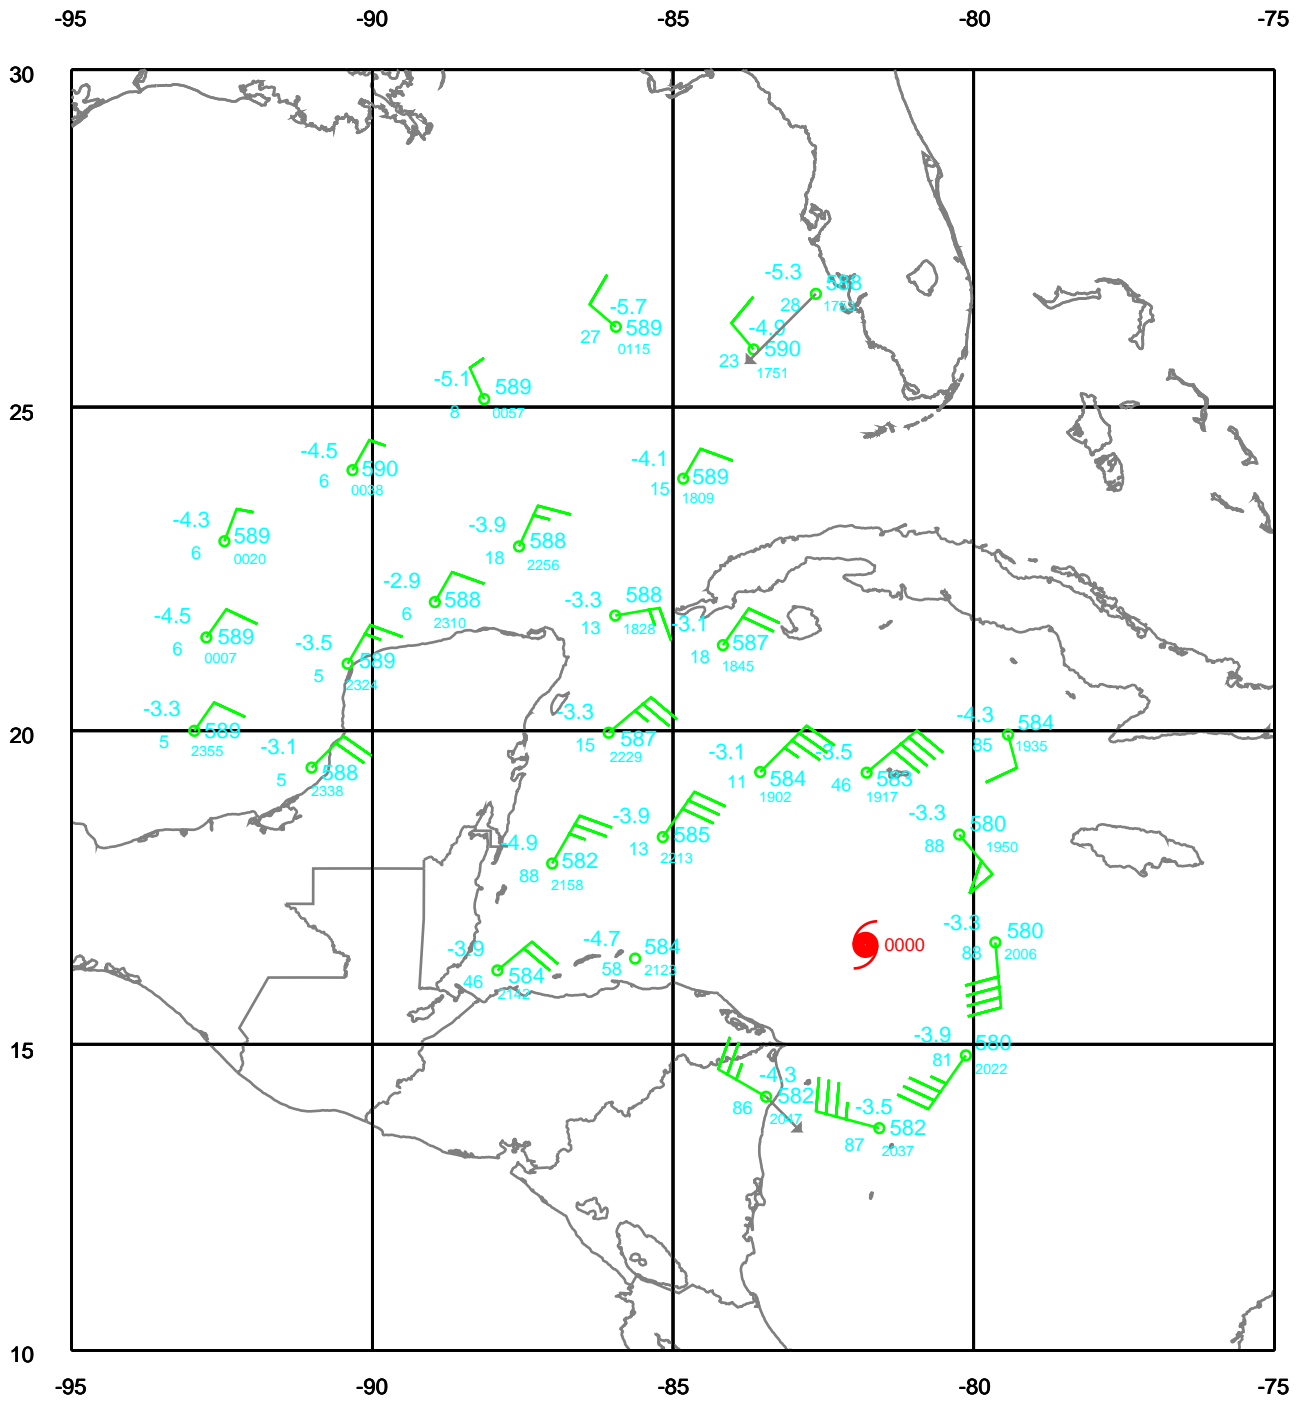

WILMA

300 mb

Date: 051018
Time: 12-30 UTC

EARTH RELATIVE

WILMA

400 mb

Date: 051018
Time: 12-30 UTC

EARTH RELATIVE

WILMA

500 mb

Date: 051018
Time: 12-30 UTC

EARTH RELATIVE

WILMA

700 mb

Date: 051018
Time: 12-30 UTC

EARTH RELATIVE

-95 -90 -85 -80 -75

30 WILMA
 850 mb
 Date: 051018
 Time: 12-30 UTC

-95 -90 -85 -80 -75

WILMA

925 mb

Date: 051018
Time: 12-30 UTC

EARTH RELATIVE

WILMA

Surface

Date: 051018
Time: 12-30 UTC

EARTH RELATIVE