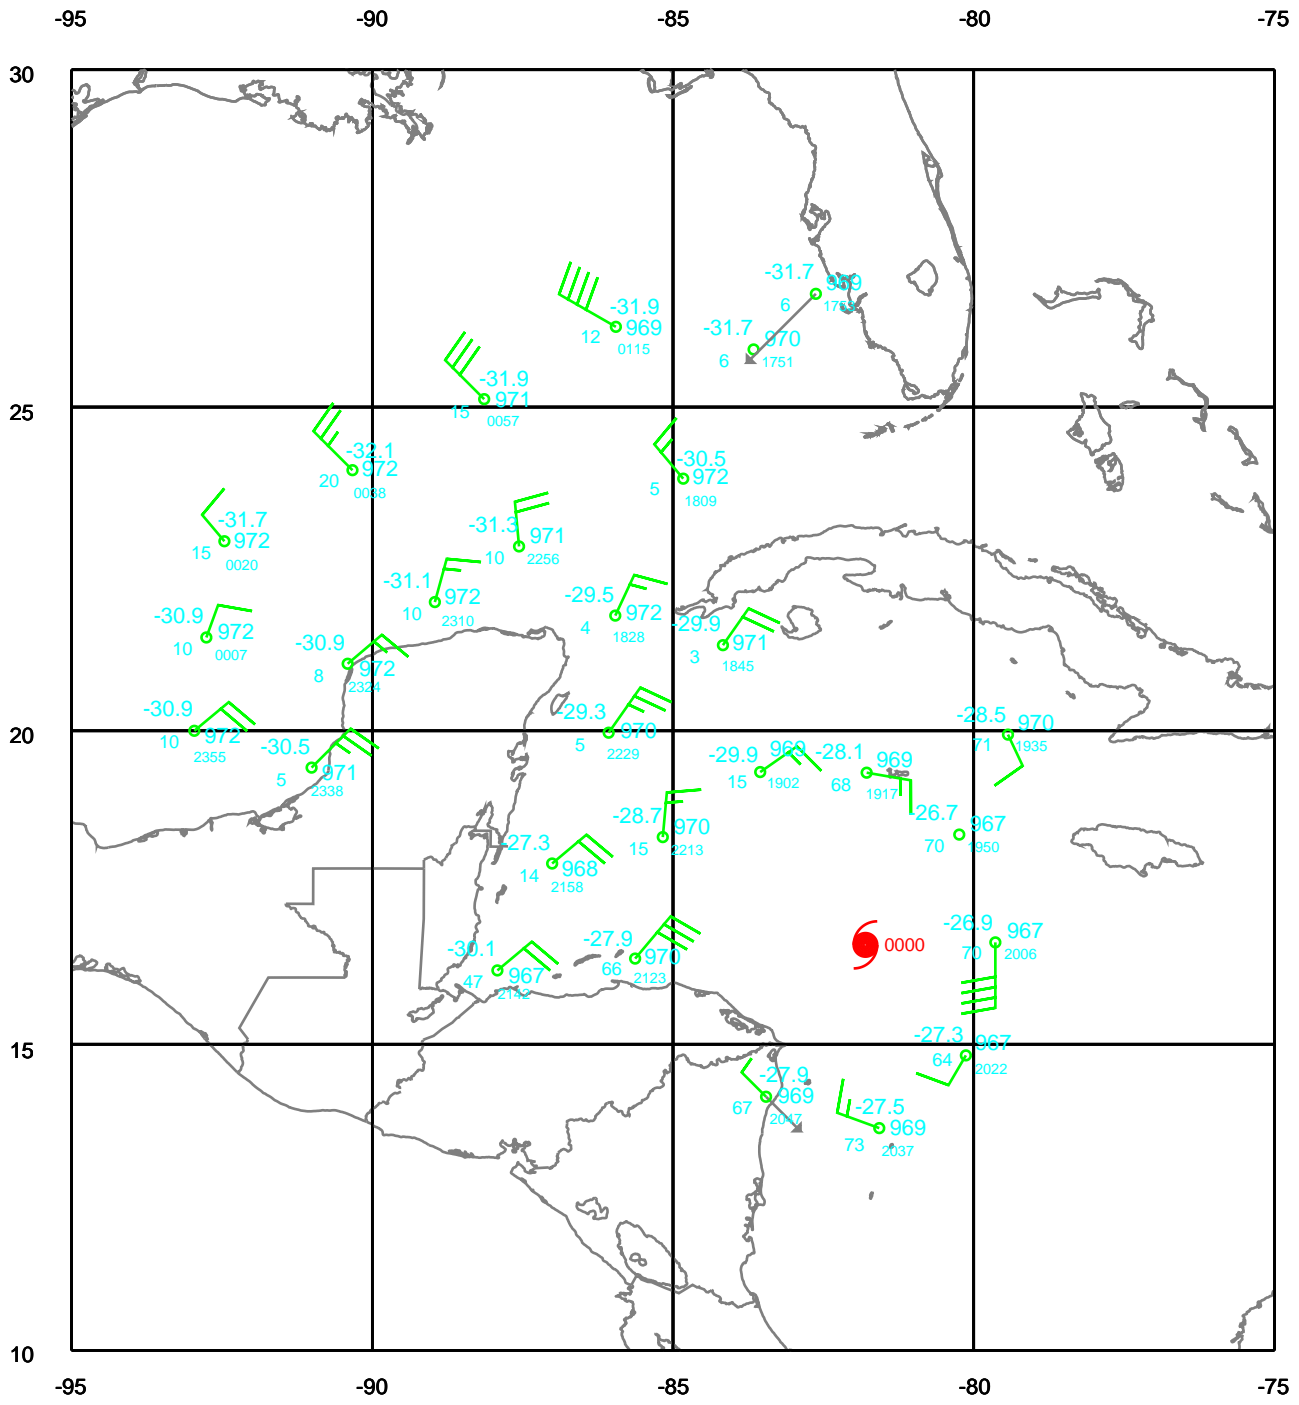

WILMA

200 mb

Date: 051018
Time: 12-30 UTC

EARTH RELATIVE

WILMA

250 mb

Date: 051018
Time: 12-30 UTC

EARTH RELATIVE

WILMA

300 mb

Date: 051018
Time: 12-30 UTC

EARTH RELATIVE

WILMA

400 mb

Date: 051018
Time: 12-30 UTC

EARTH RELATIVE

WILMA

500 mb

Date: 051018
Time: 12-30 UTC

EARTH RELATIVE

WILMA

700 mb

Date: 051018
Time: 12-30 UTC

EARTH RELATIVE

Surface

Date: 051018
Time: 12-30 UTC

EARTH RELATIVE