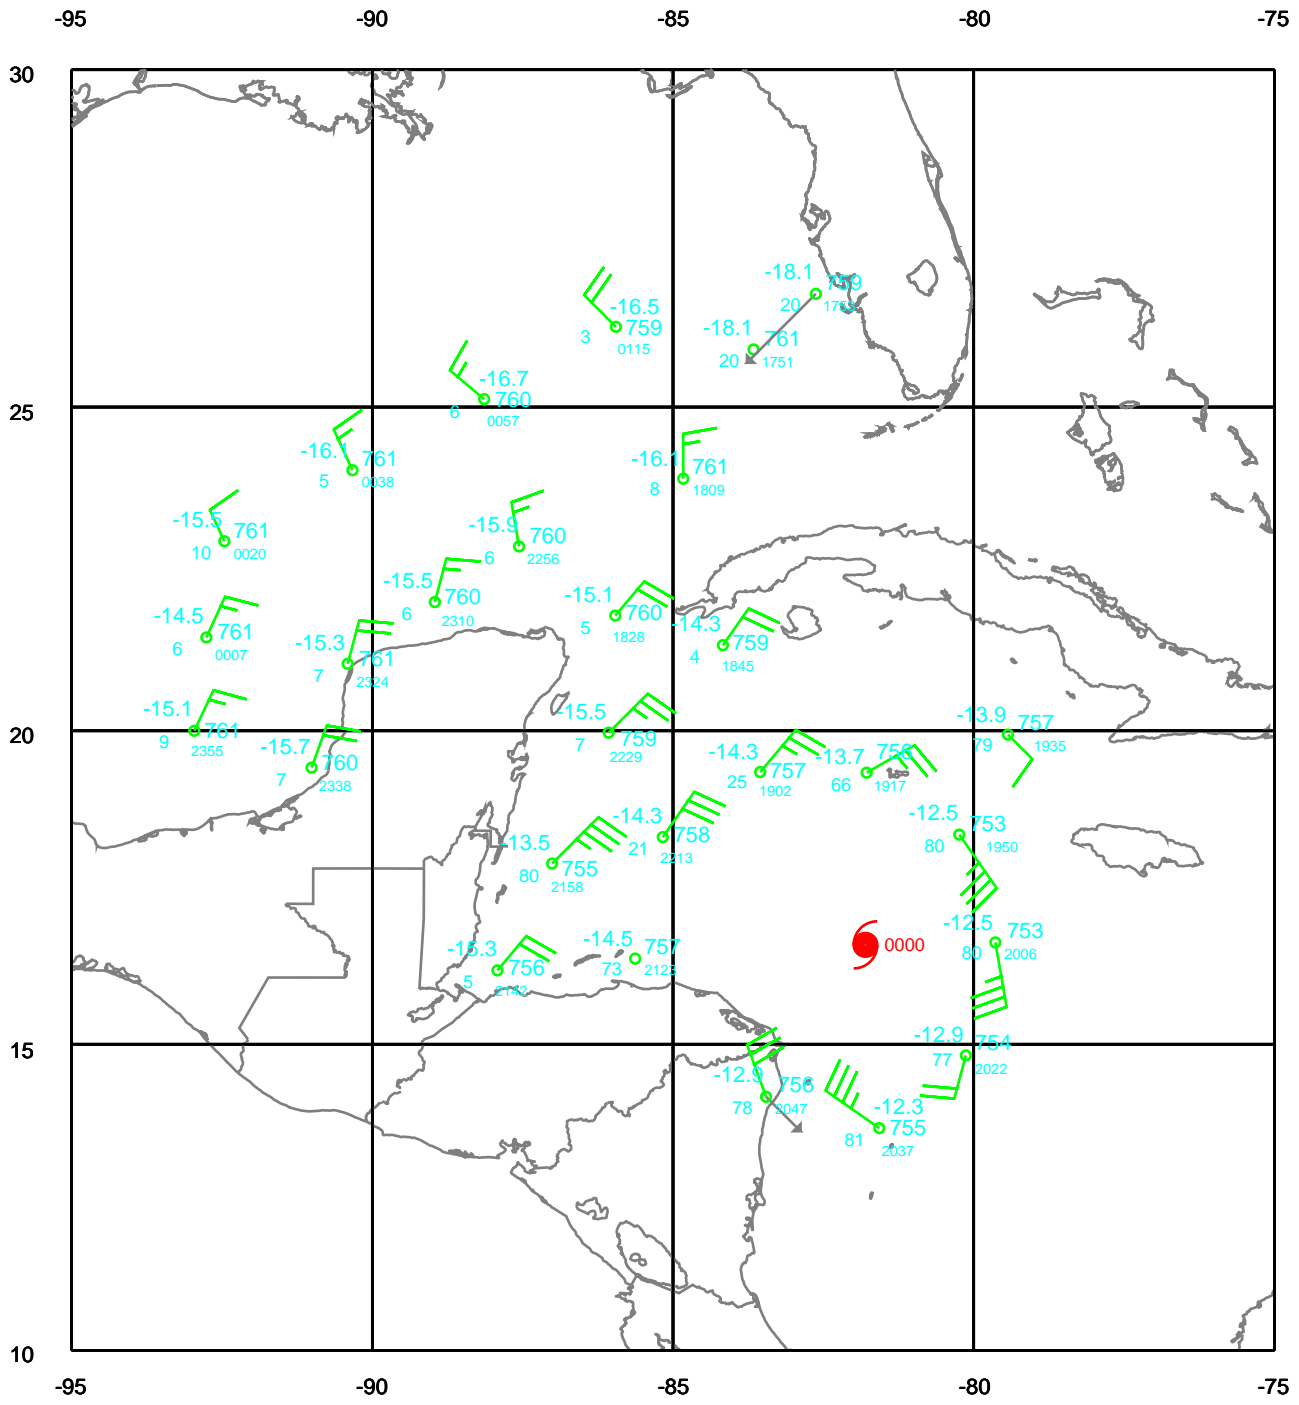

WILMA

200 mb

Date: 051018
Time: 12-30 UTC

EARTH RELATIVE

WILMA

250 mb

Date: 051018
Time: 12-30 UTC

EARTH RELATIVE

WILMA

300 mb

Date: 051018
Time: 12-30 UTC

EARTH RELATIVE

WILMA

400 mb

Date: 051018
Time: 12-30 UTC

EARTH RELATIVE

WILMA

500 mb

Date: 051018
Time: 12-30 UTC

EARTH RELATIVE

WILMA

700 mb

Date: 051018
Time: 12-30 UTC

EARTH RELATIVE

Surface

Date: 051018
Time: 12-30 UTC

EARTH RELATIVE