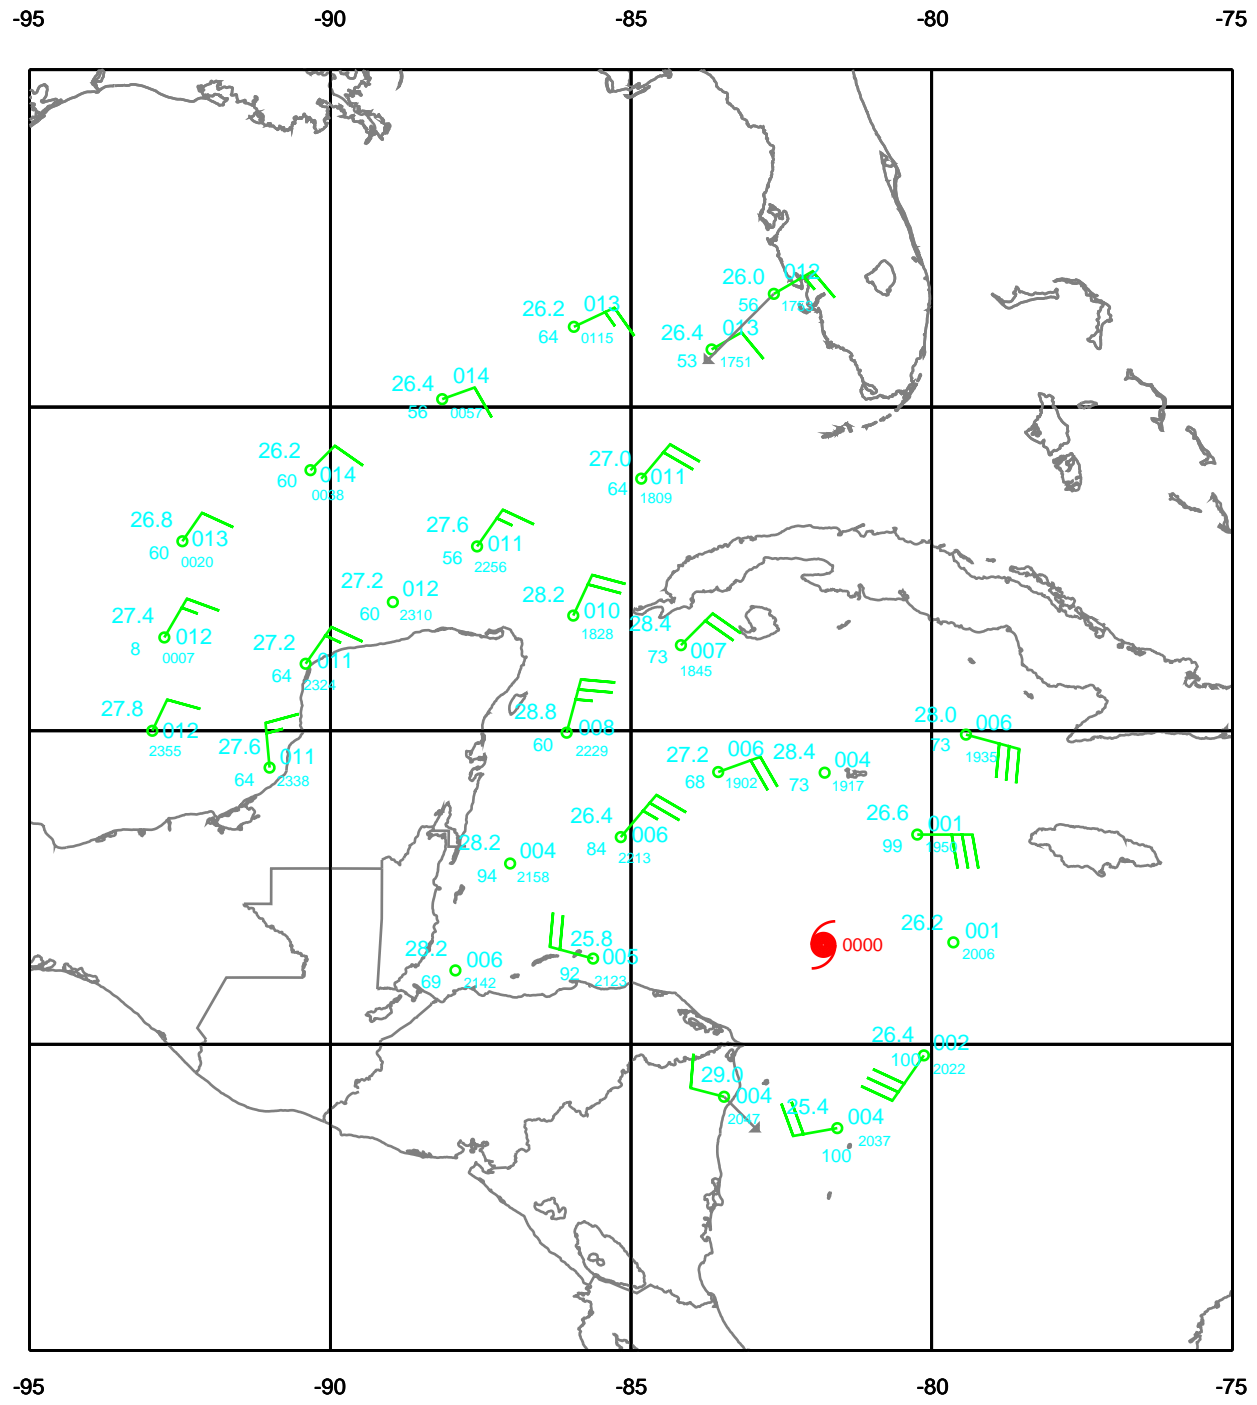

WILMA

300 mb

Date: 051018
Time: 12-30 UTC

EARTH RELATIVE

WILMA

400 mb

Date: 051018
Time: 12-30 UTC

EARTH RELATIVE

WILMA

500 mb

Date: 051018
Time: 12-30 UTC

EARTH RELATIVE

WILMA

700 mb

Date: 051018
Time: 12-30 UTC

EARTH RELATIVE

-95 -90 -85 -80 -75

30 WILMA
 850 mb
 Date: 051018
 Time: 12-30 UTC

-95 -90 -85 -80 -75

WILMA

925 mb

Date: 051018
Time: 12-30 UTC

EARTH RELATIVE

WILMA

Surface

Date: 051018
Time: 12-30 UTC

EARTH RELATIVE