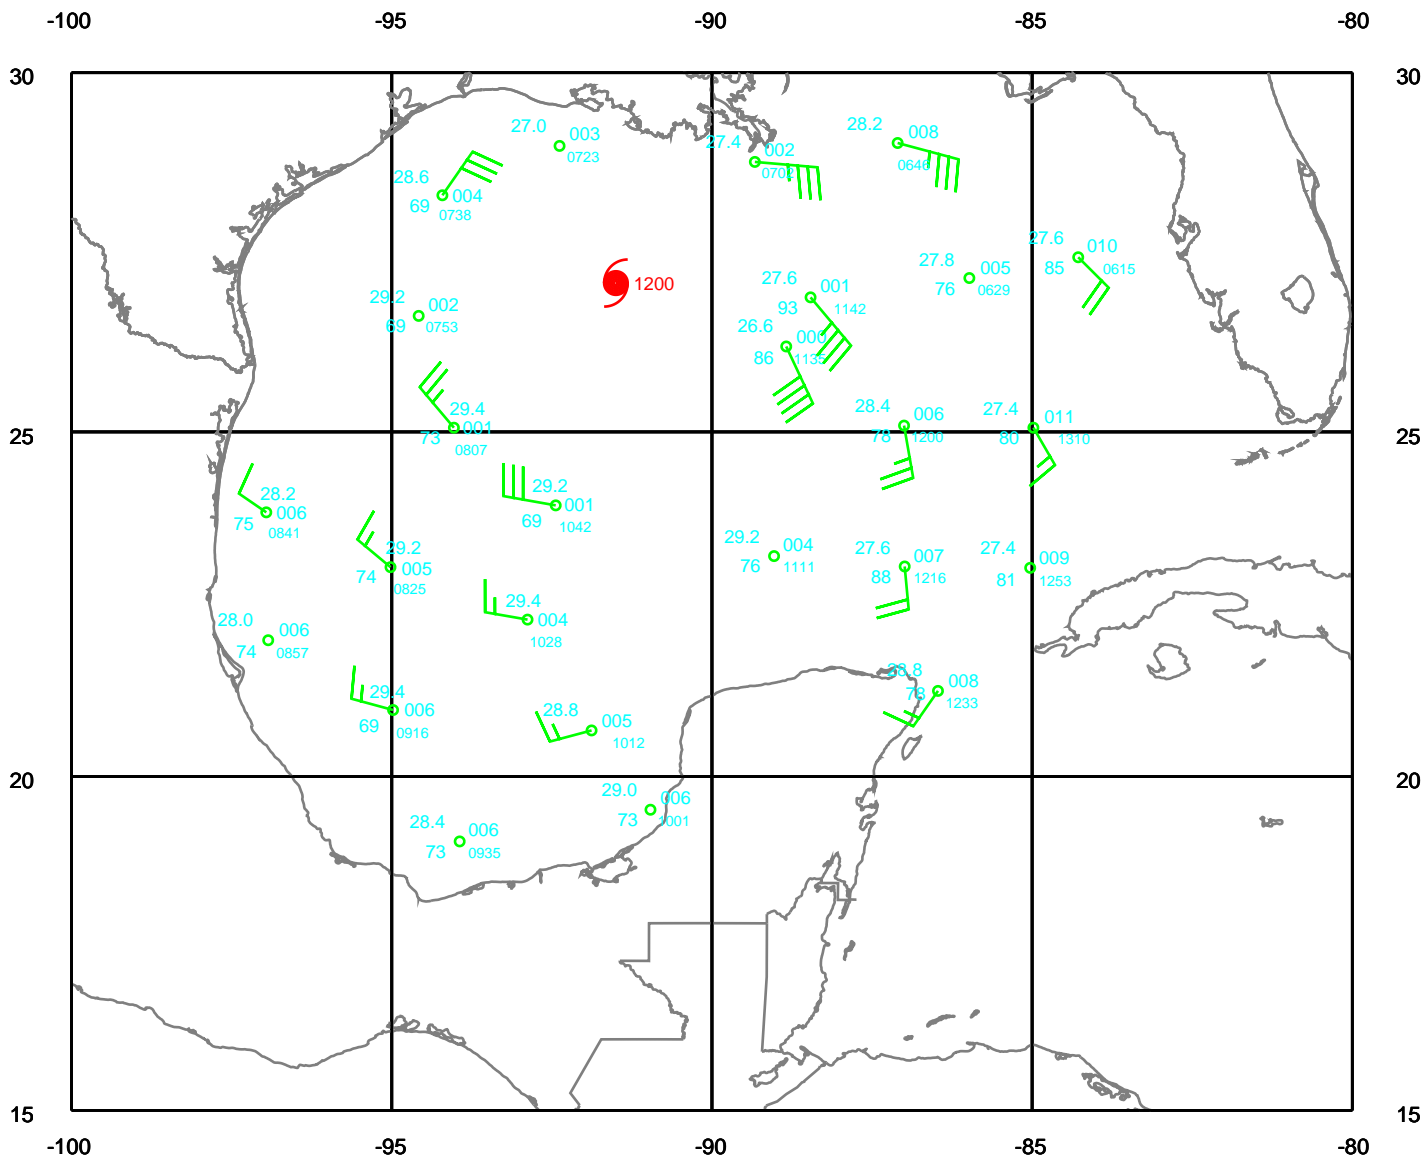

Date: 050923
Time: 06-18 UTC

EARTH RELATIVE

RITA

400 mb

Date: 050923

Time: 06-18 UTC

EARTH RELATIVE

RITA

500 mb

Date: 050923

Time: 06-18 UTC

EARTH RELATIVE

RITA

700 mb

Date: 050923

Time: 06-18 UTC

EARTH RELATIVE

RITA

850 mb

Date: 050923
Time: 06-18 UTC

EARTH RELATIVE

RITA

925 mb

Date: 050923

Time: 06-18 UTC

EARTH RELATIVE

RITA

Surface

Date: 050923
Time: 06-18 UTC

EARTH RELATIVE