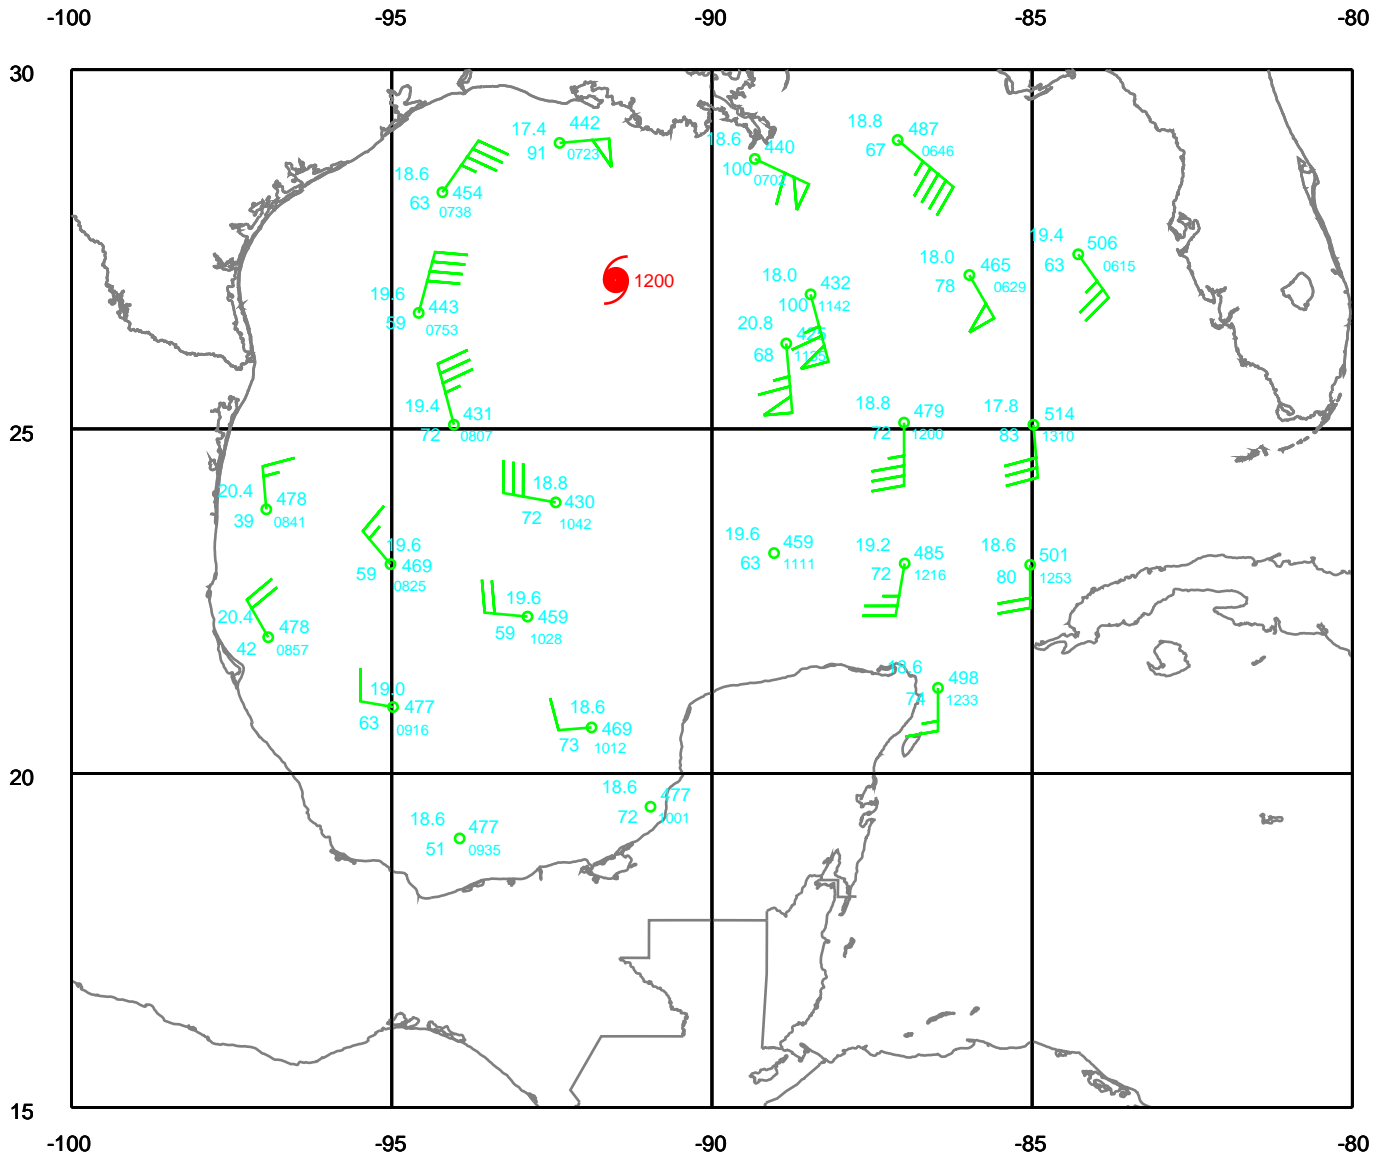

Date: 050923
Time: 06-18 UTC

EARTH RELATIVE

RITA

400 mb

Date: 050923

Time: 06-18 UTC

EARTH RELATIVE

RITA

500 mb

Date: 050923

Time: 06-18 UTC

EARTH RELATIVE

RITA

700 mb

Date: 050923

Time: 06-18 UTC

EARTH RELATIVE

RITA

850 mb

Date: 050923
Time: 06-18 UTC

EARTH RELATIVE

RITA

925 mb

Date: 050923

Time: 06-18 UTC

EARTH RELATIVE

RITA

Surface

Date: 050923
Time: 06-18 UTC

EARTH RELATIVE