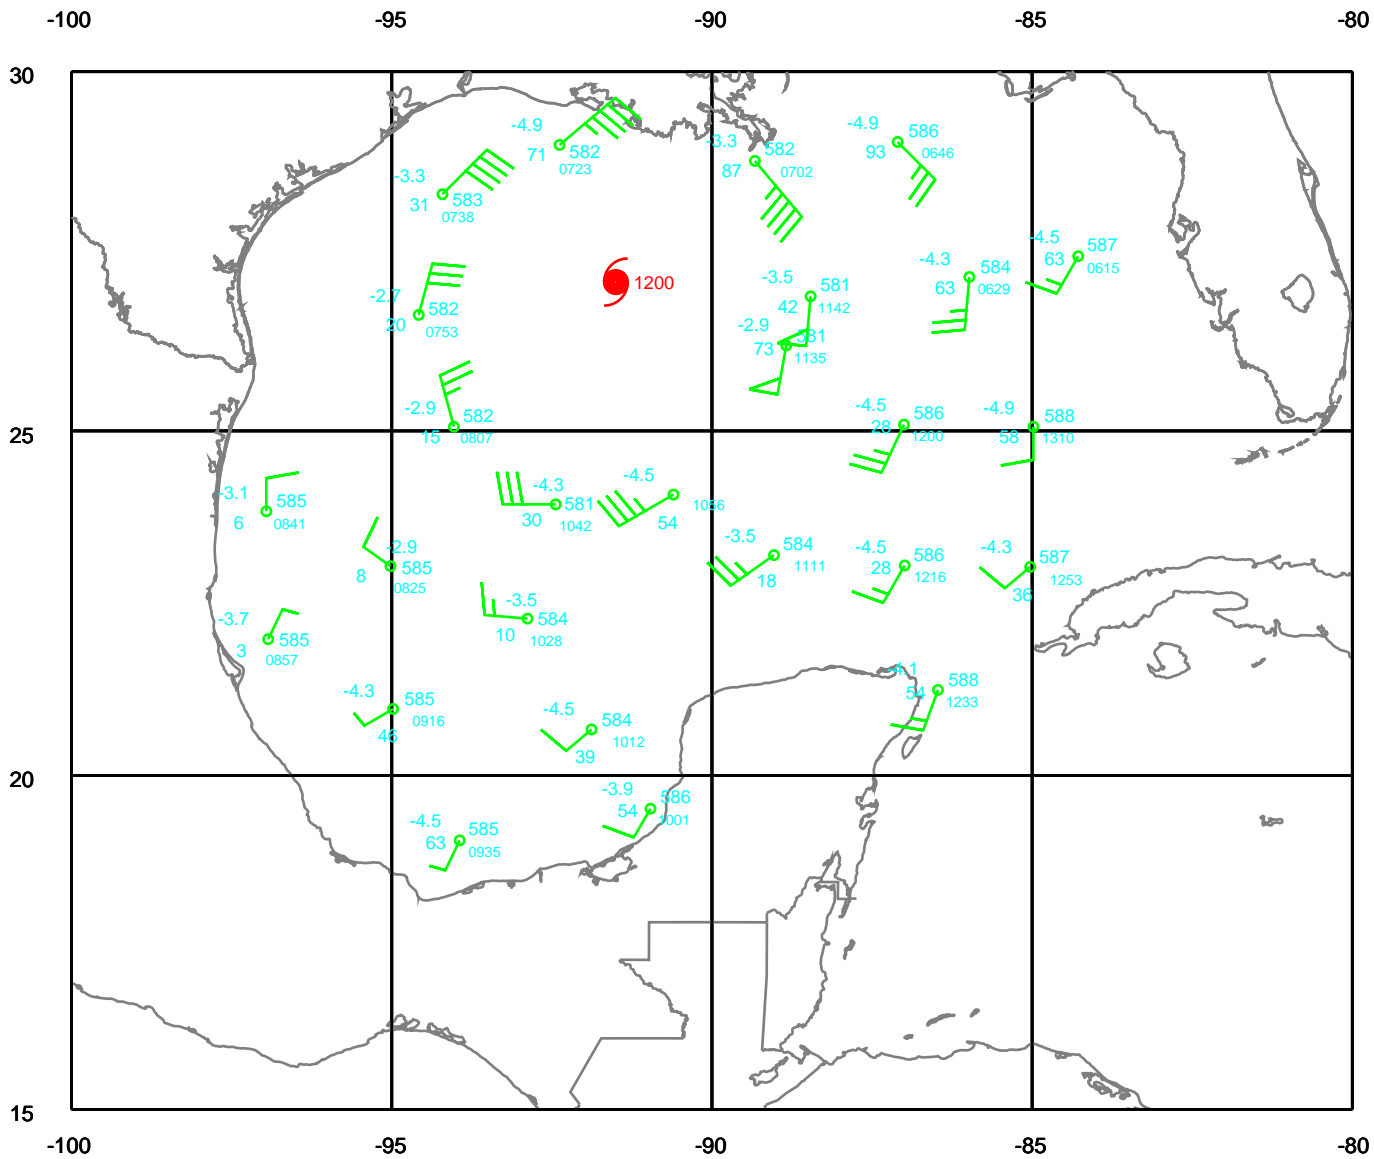

Date: 050923
Time: 06-18 UTC

EARTH RELATIVE

RITA

400 mb

Date: 050923

Time: 06-18 UTC

EARTH RELATIVE

RITA

500 mb

Date: 050923

Time: 06-18 UTC

EARTH RELATIVE

RITA

700 mb

Date: 050923

Time: 06-18 UTC

EARTH RELATIVE

RITA

850 mb

Date: 050923
Time: 06-18 UTC

EARTH RELATIVE

RITA

925 mb

Date: 050923

Time: 06-18 UTC

EARTH RELATIVE

RITA

Surface

Date: 050923
Time: 06-18 UTC

EARTH RELATIVE