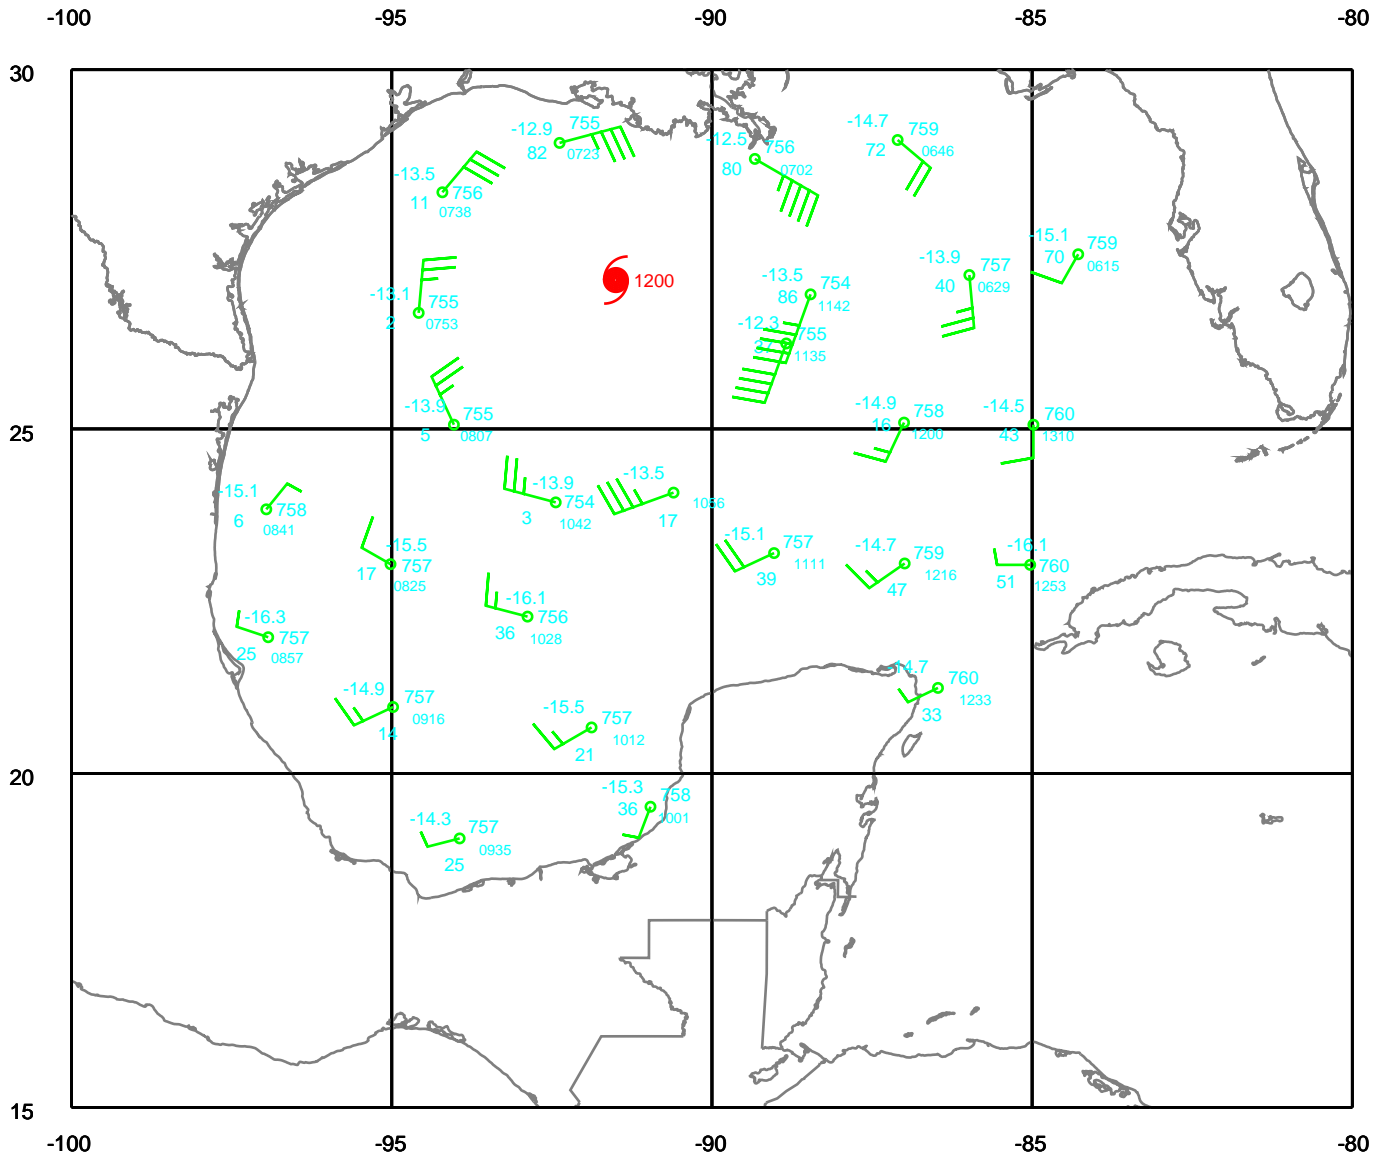

Date: 050923
Time: 06-18 UTC

EARTH RELATIVE

RITA

400 mb

Date: 050923

Time: 06-18 UTC

EARTH RELATIVE

RITA

500 mb

Date: 050923

Time: 06-18 UTC

EARTH RELATIVE

RITA

700 mb

Date: 050923

Time: 06-18 UTC

EARTH RELATIVE

RITA

850 mb

Date: 050923
Time: 06-18 UTC

EARTH RELATIVE

RITA

925 mb

Date: 050923

Time: 06-18 UTC

EARTH RELATIVE

RITA

Surface

Date: 050923
Time: 06-18 UTC

EARTH RELATIVE