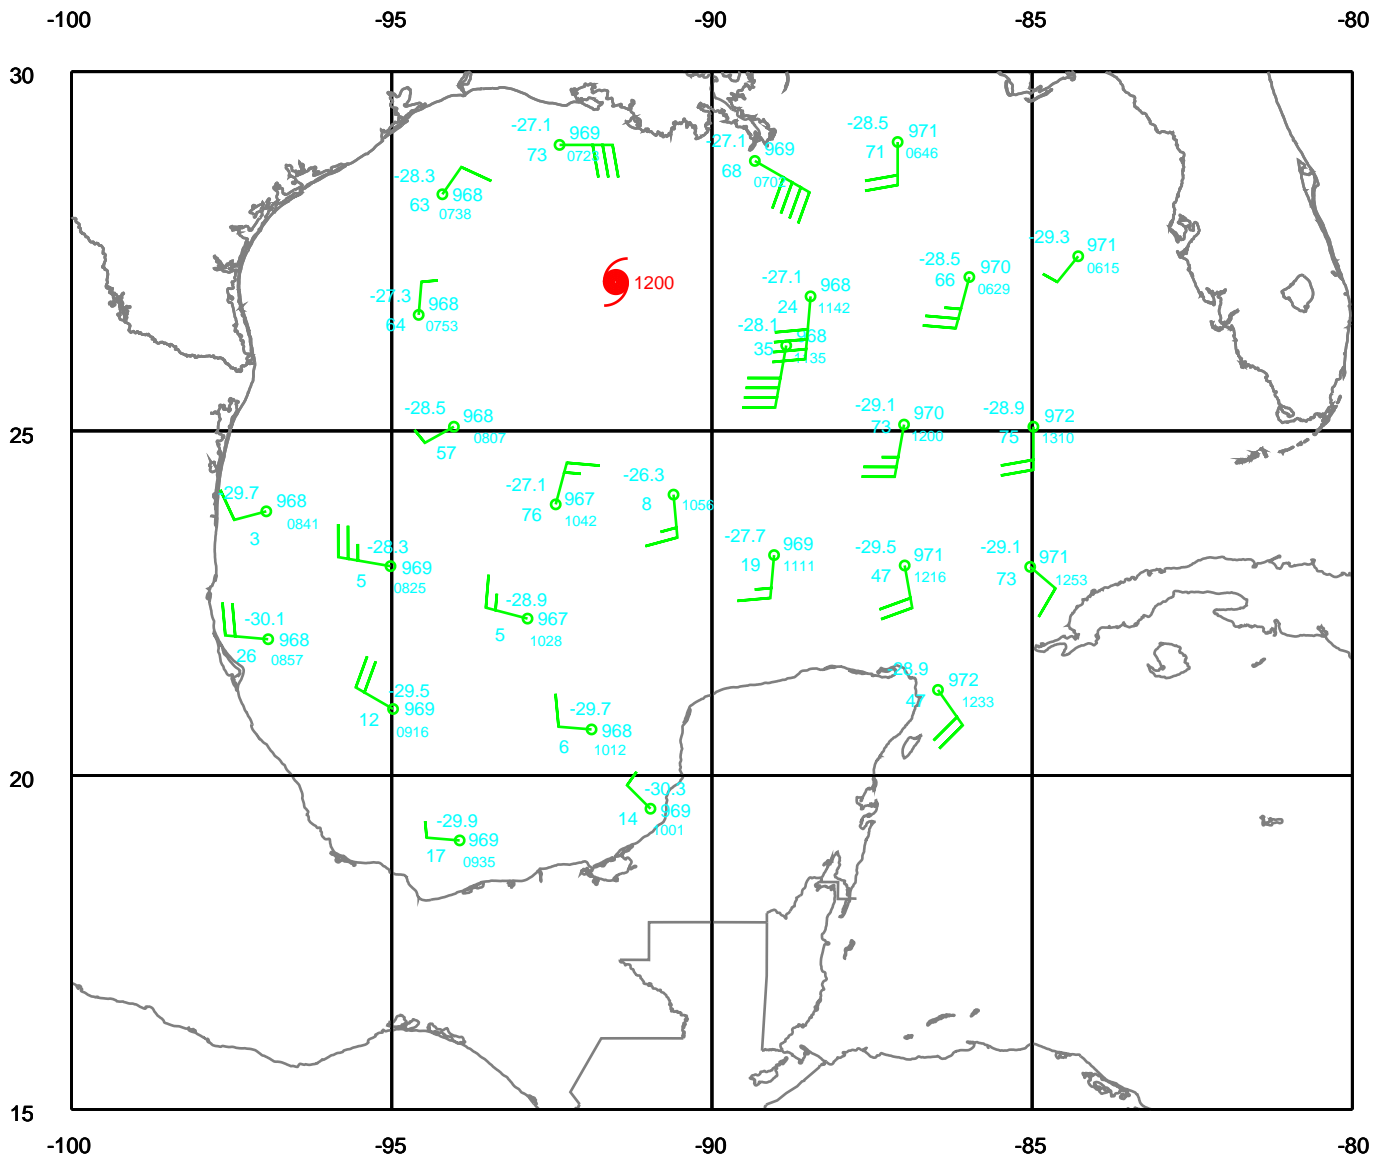

RITA

300 mb

Date: 050923
Time: 06-18 UTC

EARTH RELATIVE