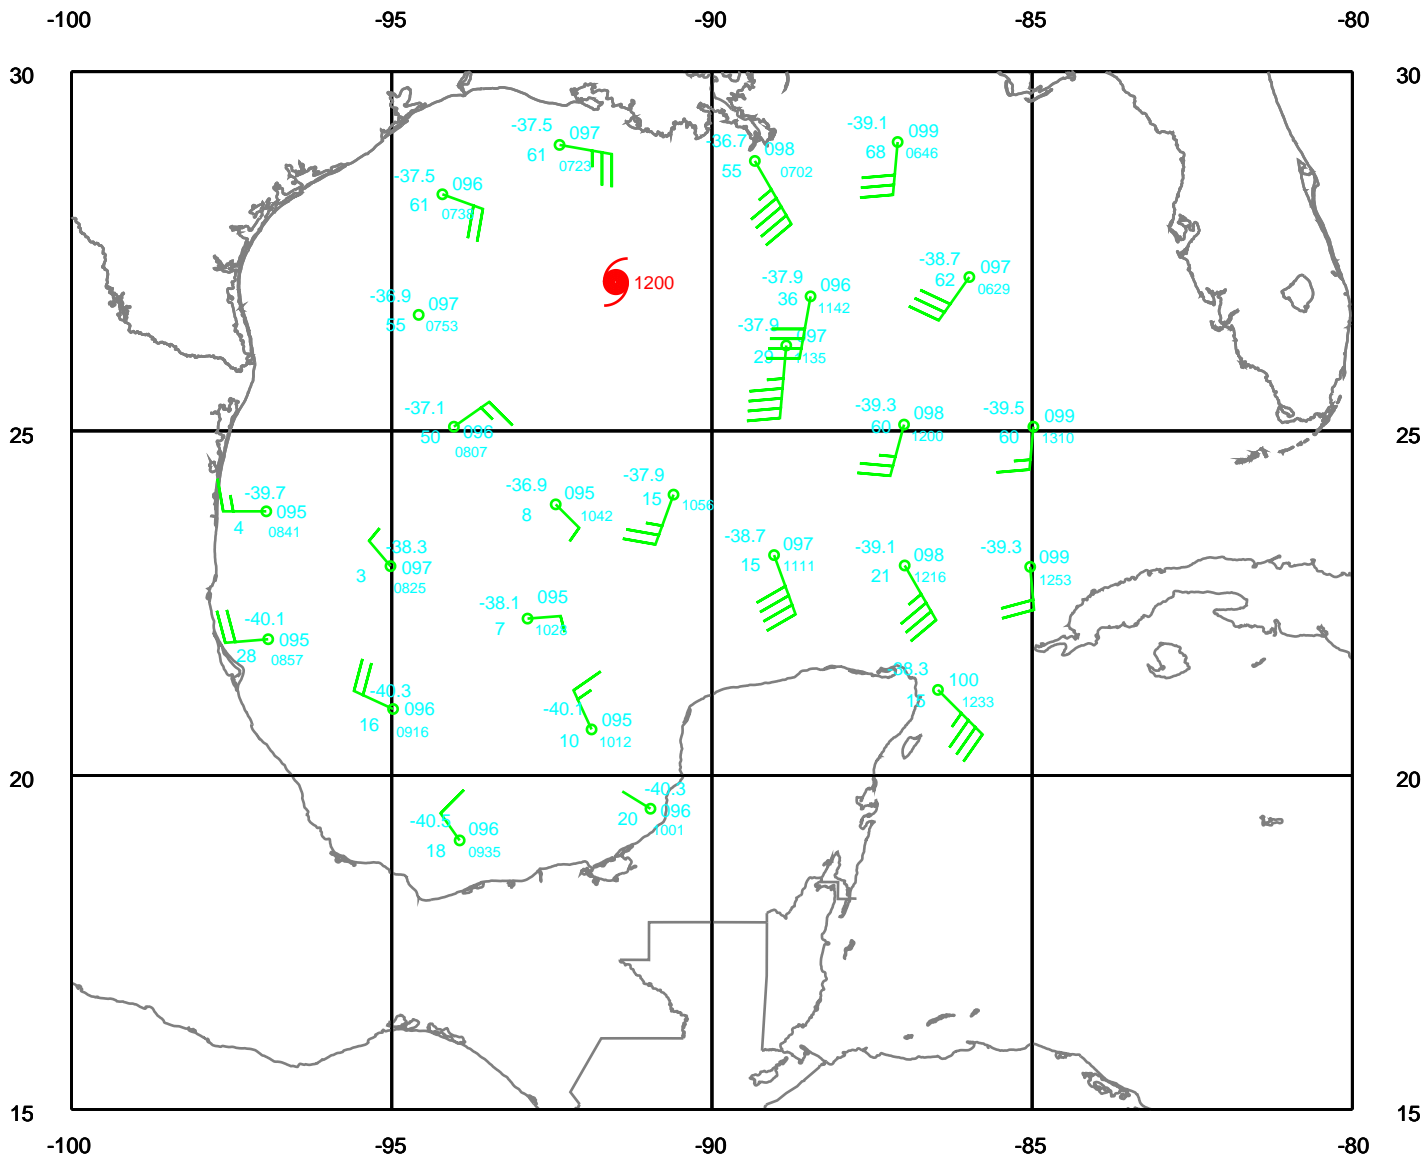

RITA

250 mb

Date: 050923

Time: 06-18 UTC

EARTH RELATIVE