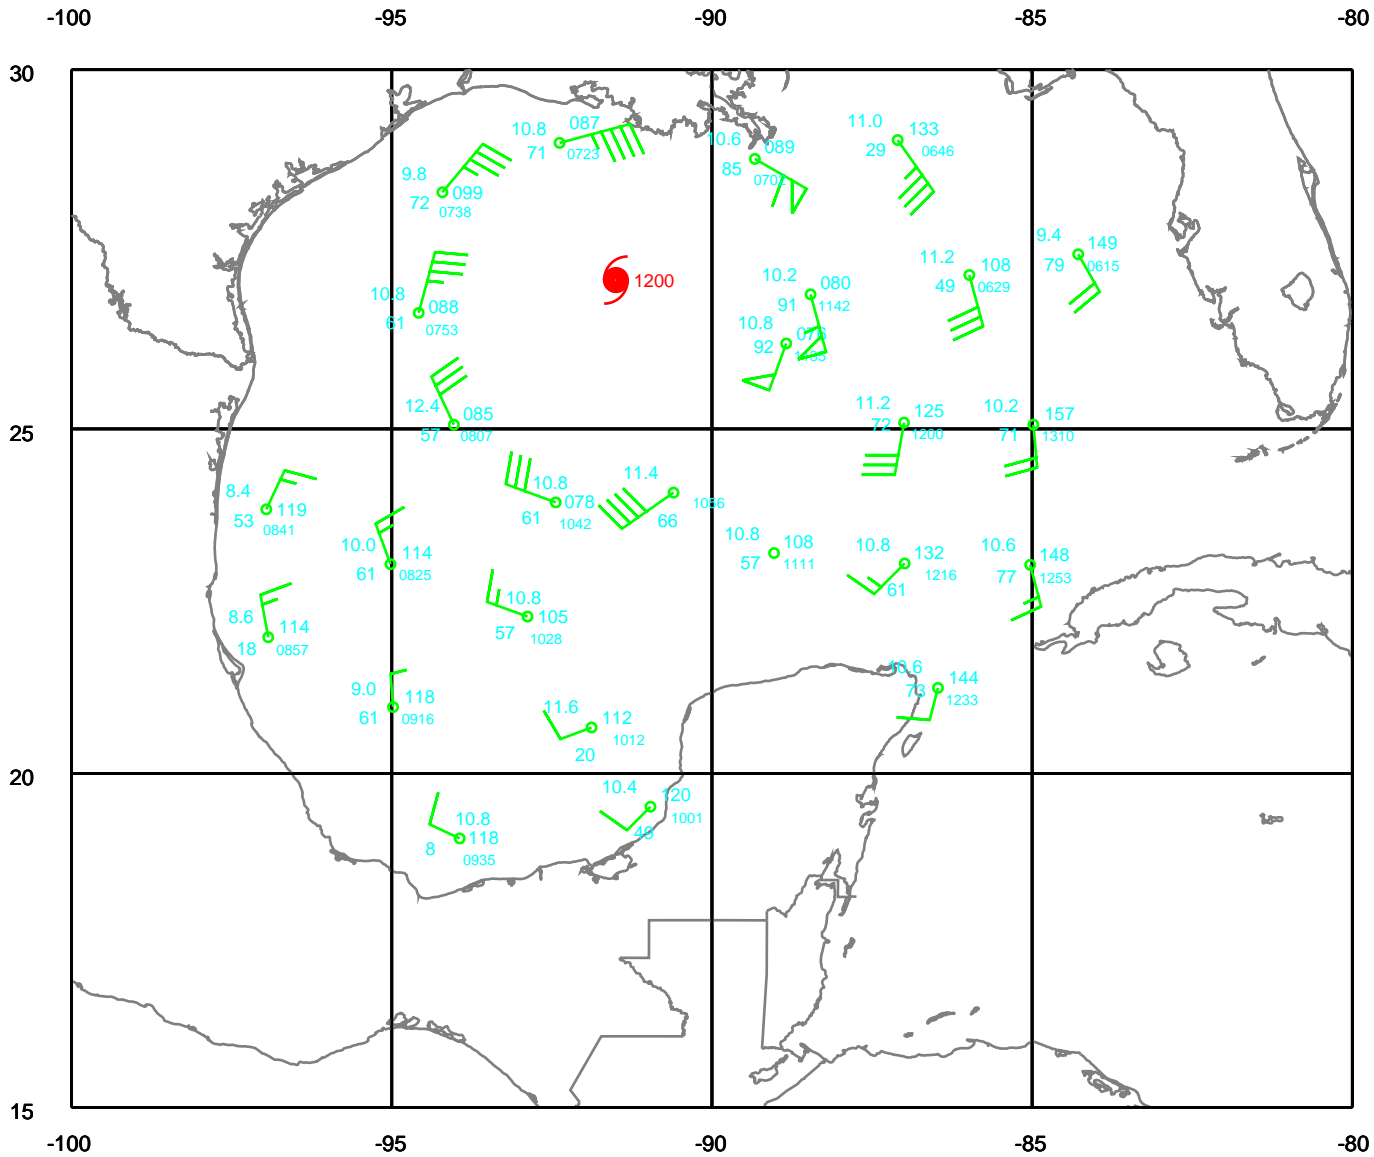

Date: 050923
Time: 06-18 UTC

EARTH RELATIVE

RITA

400 mb

Date: 050923

Time: 06-18 UTC

EARTH RELATIVE

RITA

500 mb

Date: 050923

Time: 06-18 UTC

EARTH RELATIVE

RITA

700 mb

Date: 050923

Time: 06-18 UTC

EARTH RELATIVE

RITA

850 mb

Date: 050923
Time: 06-18 UTC

EARTH RELATIVE

RITA

925 mb

Date: 050923

Time: 06-18 UTC

EARTH RELATIVE

RITA

Surface

Date: 050923
Time: 06-18 UTC

EARTH RELATIVE