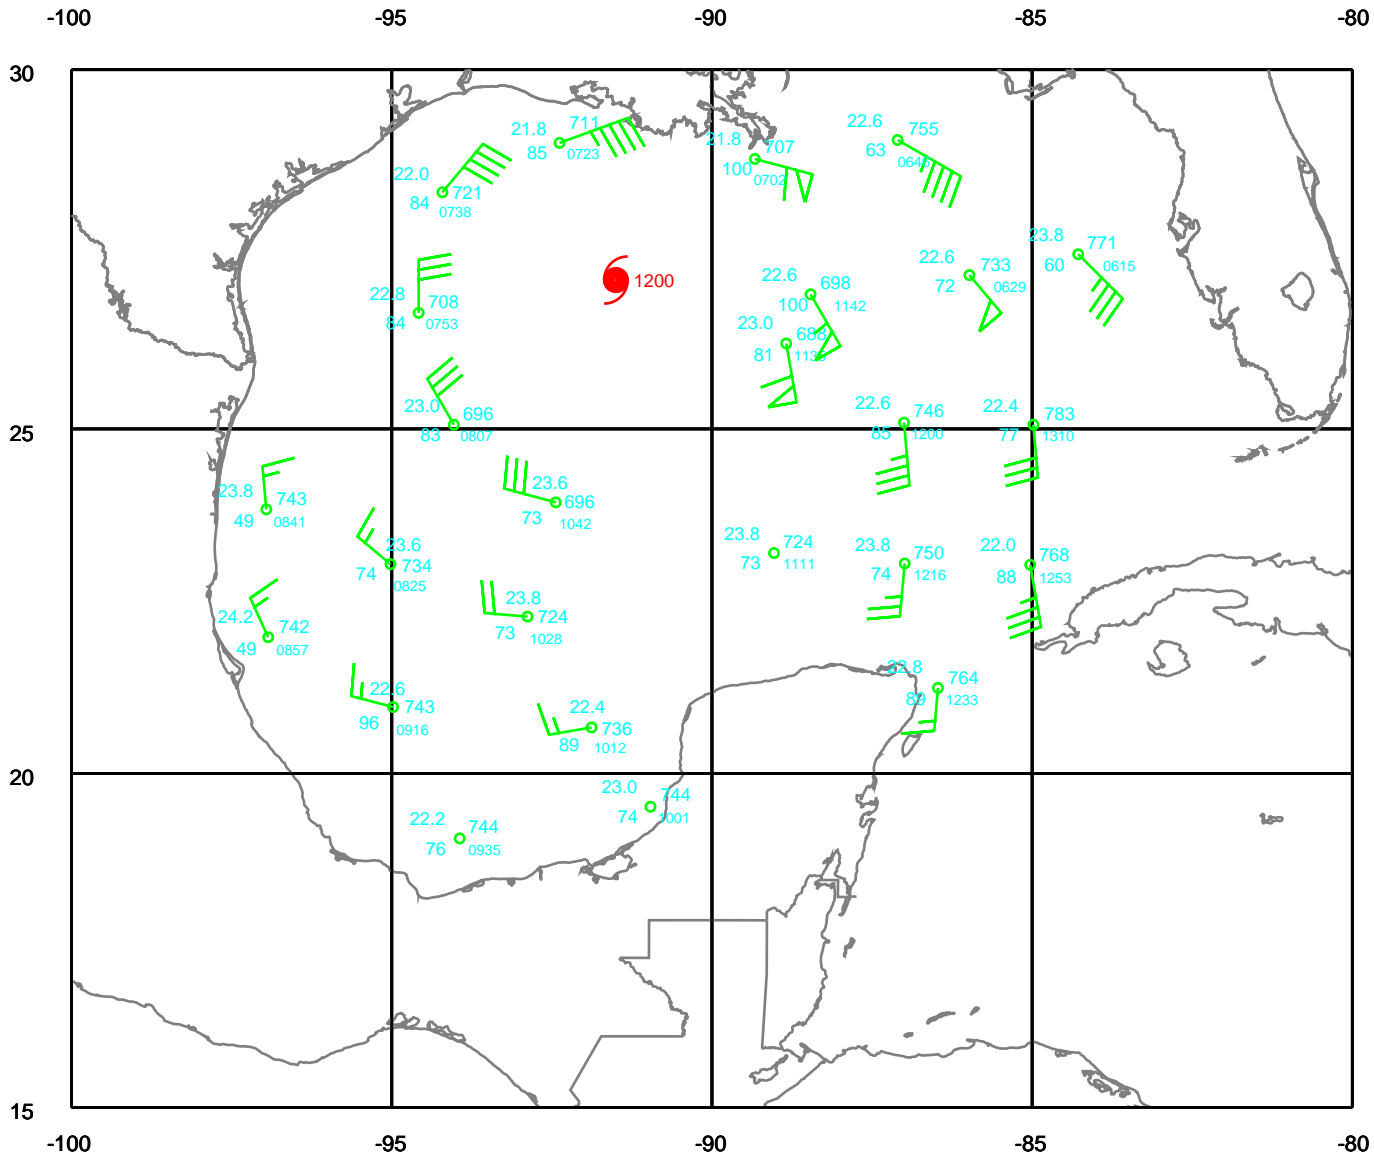

Date: 050923
Time: 06-18 UTC

EARTH RELATIVE

RITA

400 mb

Date: 050923

Time: 06-18 UTC

EARTH RELATIVE

RITA

500 mb

Date: 050923

Time: 06-18 UTC

EARTH RELATIVE

RITA

700 mb

Date: 050923

Time: 06-18 UTC

EARTH RELATIVE

RITA

850 mb

Date: 050923
Time: 06-18 UTC

EARTH RELATIVE

RITA

925 mb

Date: 050923

Time: 06-18 UTC

EARTH RELATIVE

RITA

Surface

Date: 050923
Time: 06-18 UTC

EARTH RELATIVE