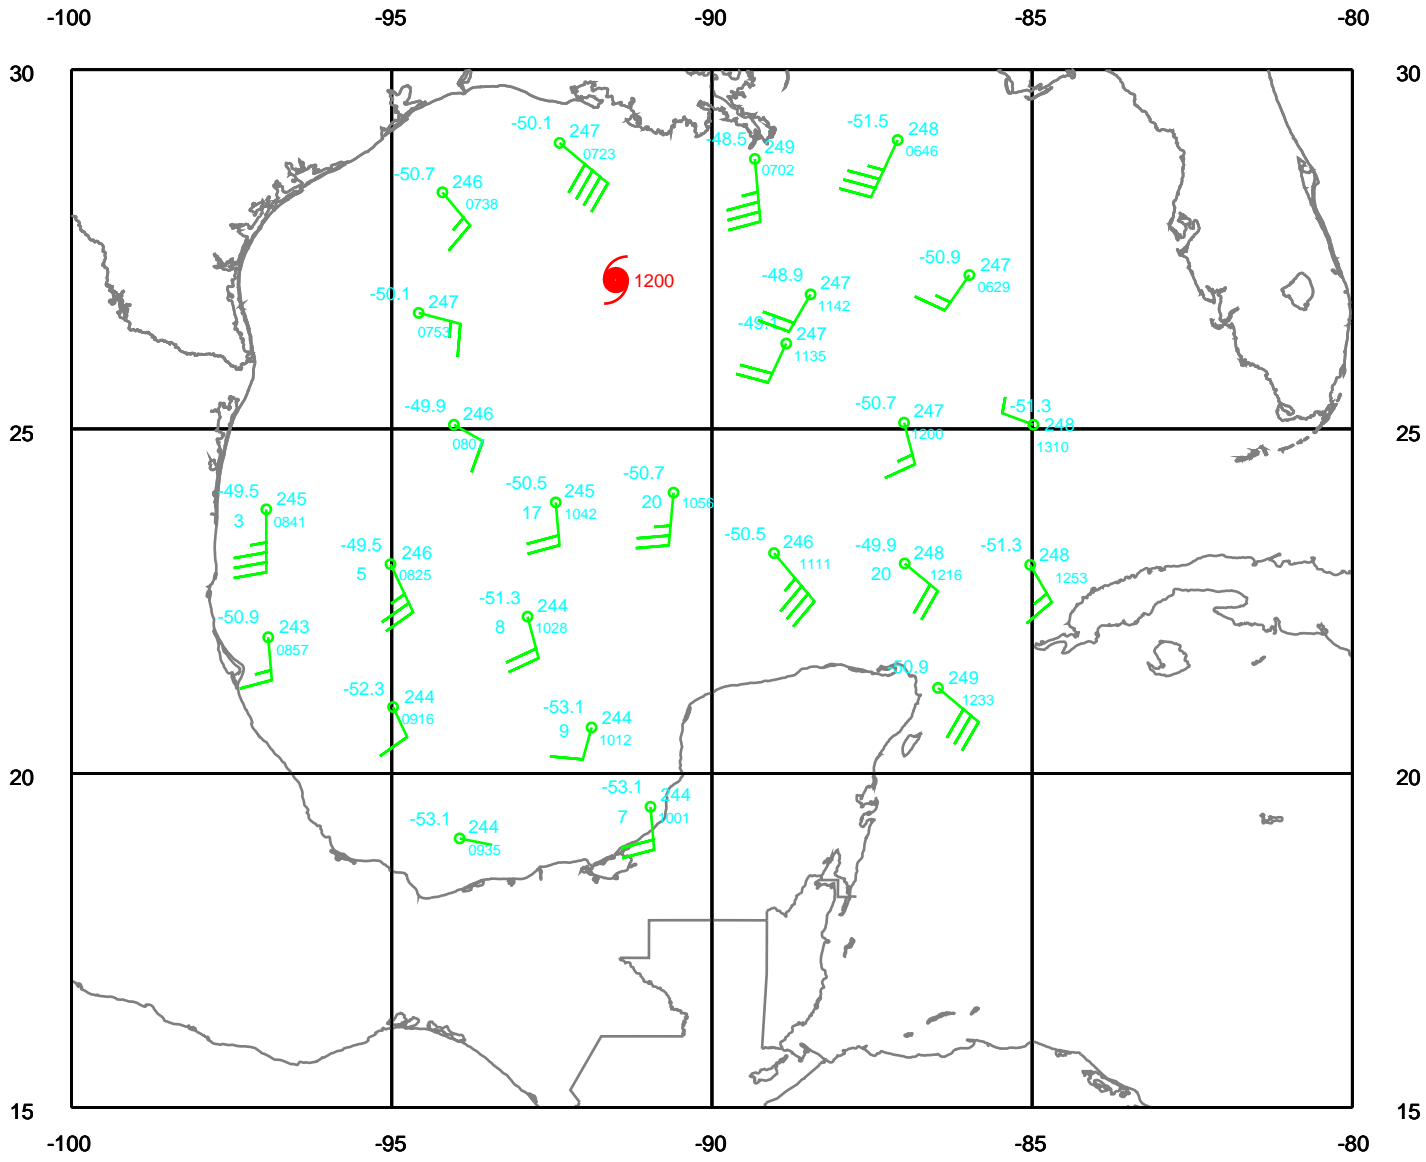

RITA

200 mb

Date: 050923
Time: 06-18 UTC

EARTH RELATIVE