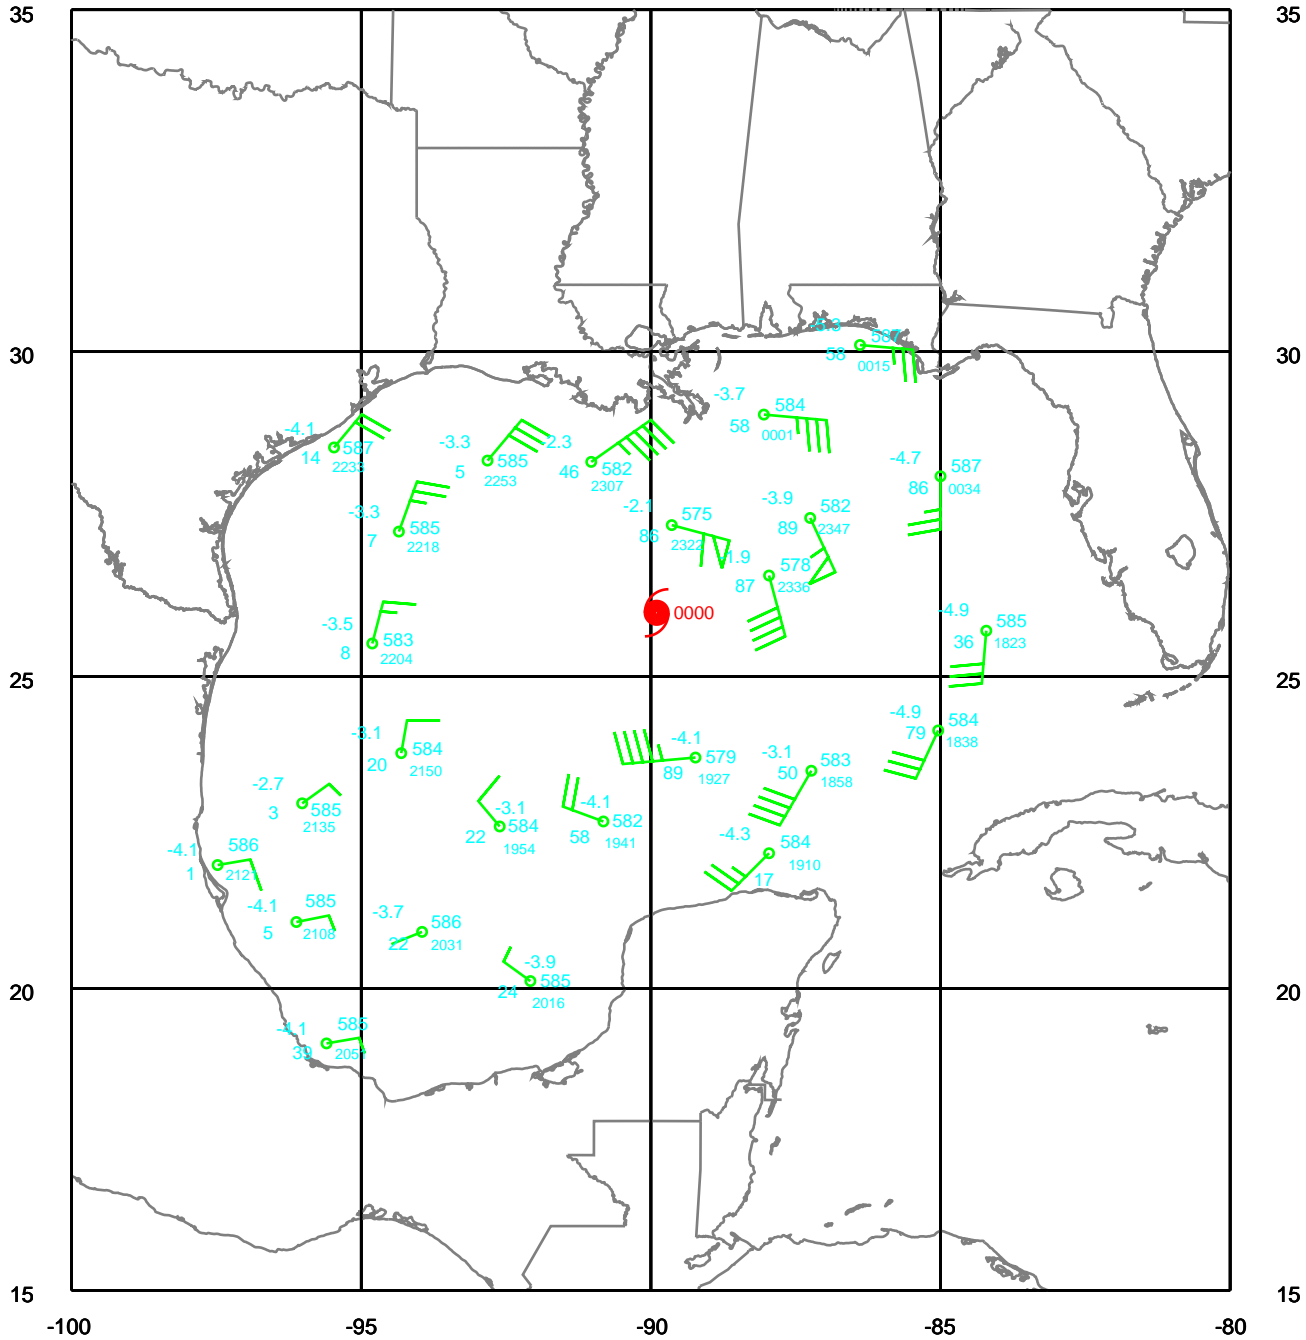

300 mb

Date: 050922
Time: 18-30 UTC

EARTH RELATIVE

-100 -95 -90 -85 -80

RITA

400 mb

Date: 050922
Time: 18-30 UTC

EARTH RELATIVE

-100 -95 -90 -85 -80

RITA

500 mb

Date: 050922
Time: 18-30 UTC

EARTH RELATIVE

-100 -95 -90 -85 -80

RITA

700 mb

Date: 050922
Time: 18-30 UTC

EARTH RELATIVE

-100 -95 -90 -85 -80

RITA

850 mb

Date: 050922
Time: 18-30 UTC

EARTH RELATIVE

-100 -95 -90 -85 -80

RITA

925 mb

Date: 050922
Time: 18-30 UTC

EARTH RELATIVE

-100 -95 -90 -85 -80

RITA

Surface

Date: 050922
Time: 18-30 UTC