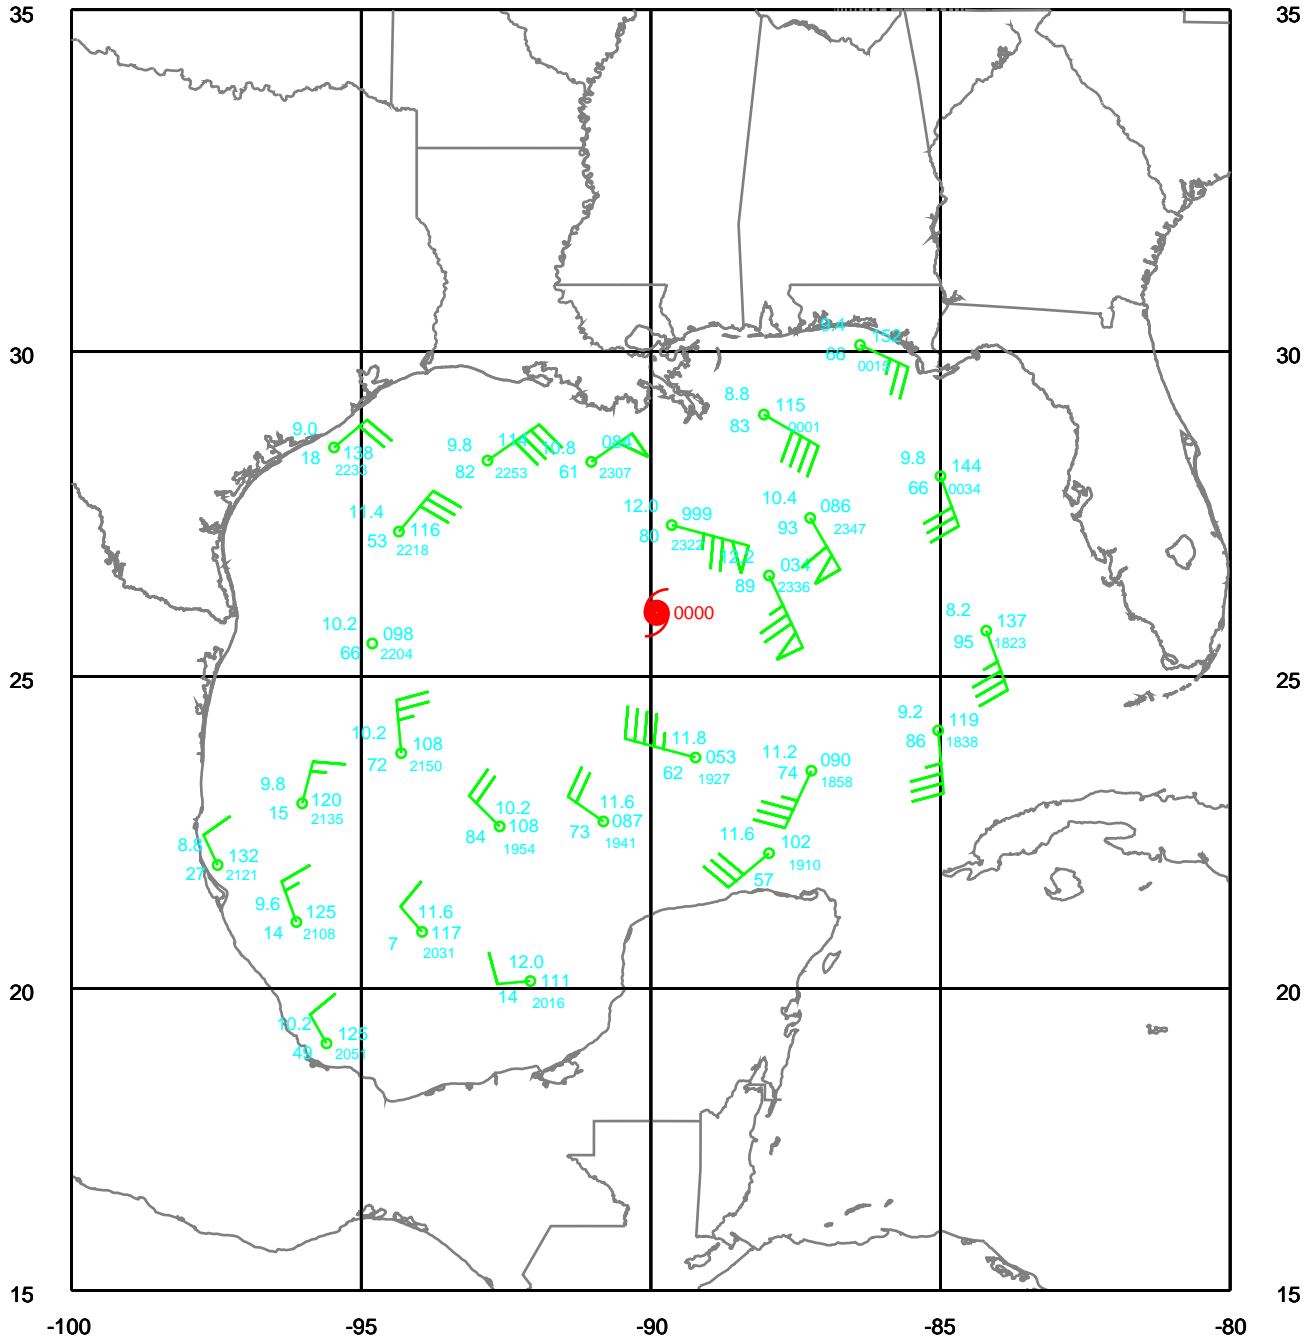

-100 -95 -90 -85 -80

RITA

500 mb

Date: 050922
Time: 18-30 UTC

EARTH RELATIVE

-100 -95 -90 -85 -80

RITA

700 mb

Date: 050922
Time: 18-30 UTC

EARTH RELATIVE

-100 -95 -90 -85 -80

RITA

850 mb

Date: 050922
Time: 18-30 UTC

EARTH RELATIVE

-100 -95 -90 -85 -80

RITA

925 mb

Date: 050922
Time: 18-30 UTC

EARTH RELATIVE

-100 -95 -90 -85 -80

RITA

Surface

Date: 050922
Time: 18-30 UTC

EARTH RELATIVE