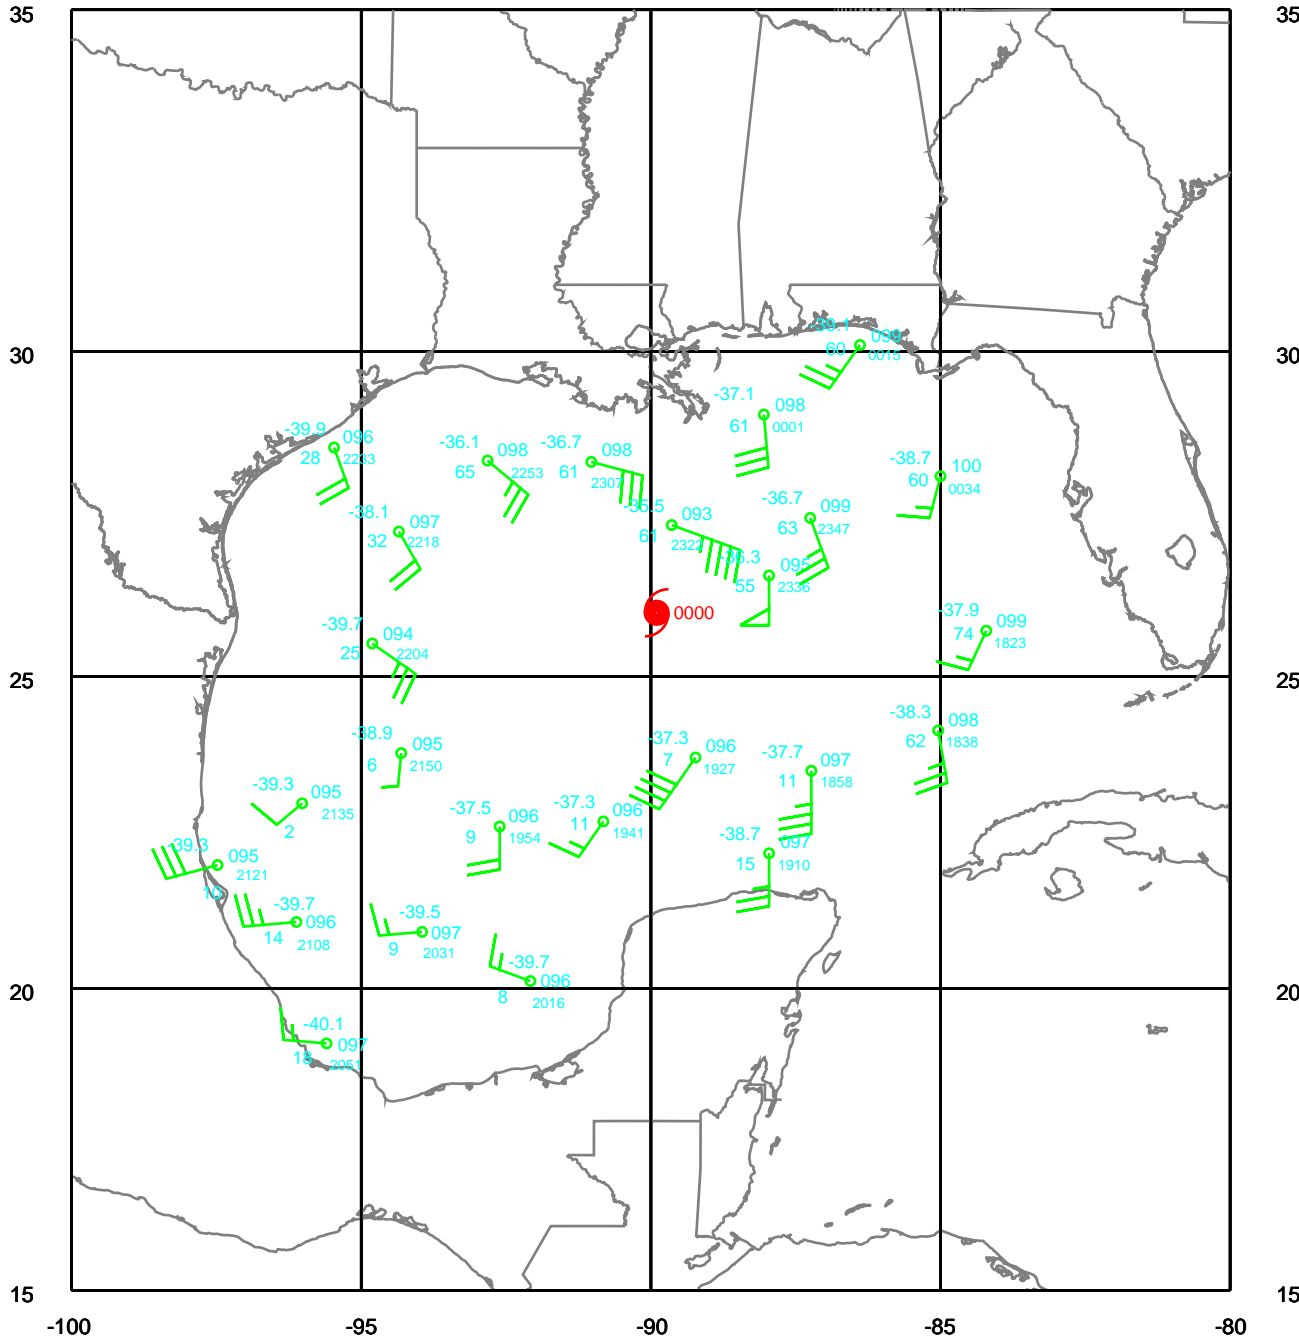

-105 -100 -95 -90 -85

RITA

150 mb

Date: 050922
Time: 18-30 UTC

EARTH RELATIVE

-100 -95 -90 -85 -80

RITA

200 mb

Date: 050922
Time: 18-30 UTC

EARTH RELATIVE

-100 -95 -90 -85 -80

RITA

250 mb

Date: 050922
Time: 18-30 UTC

EARTH RELATIVE

RITA

Date: 050922
Time: 18-30 UTC

EARTH RELATIVE

-100 -95 -90 -85 -80

RITA

850 mb

Date: 050922
Time: 18-30 UTC

EARTH RELATIVE

-100 -95 -90 -85 -80

RITA

925 mb

Date: 050922
Time: 18-30 UTC

EARTH RELATIVE

-100 -95 -90 -85 -80

RITA

Surface

Date: 050922
Time: 18-30 UTC