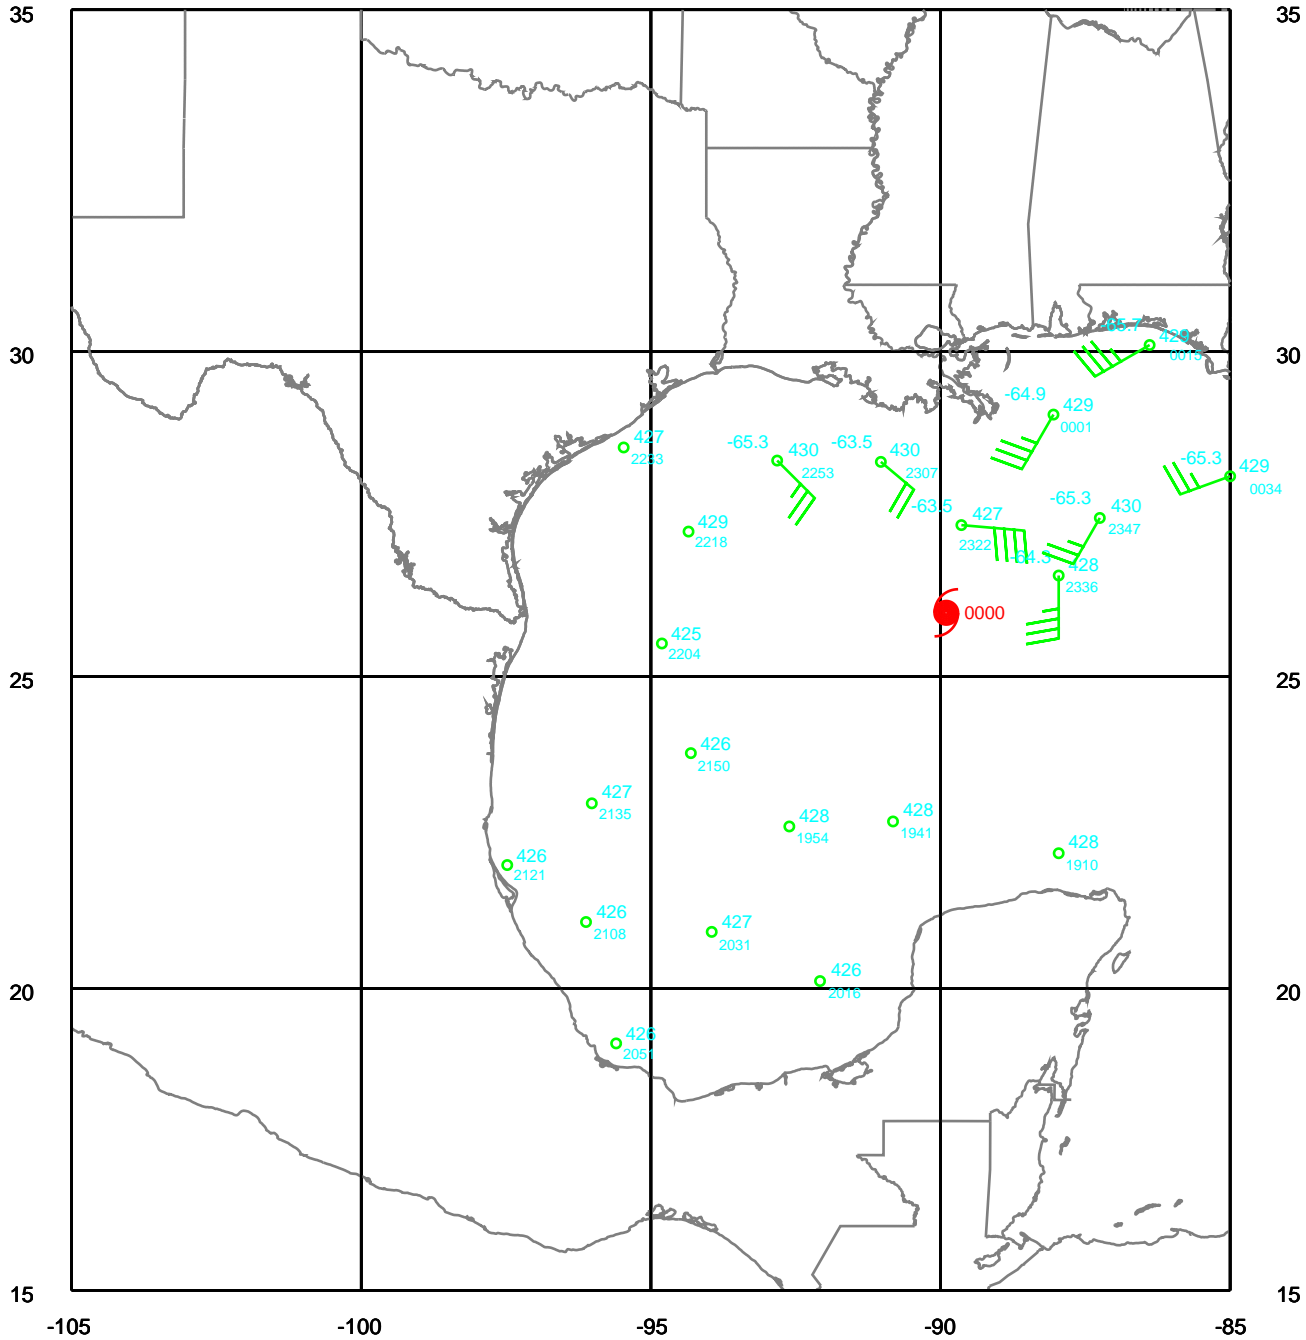

-105 -100 -95 -90 -85

RITA

150 mb

Date: 050922
Time: 18-30 UTC

EARTH RELATIVE

-100 -95 -90 -85 -80

RITA

200 mb

Date: 050922
Time: 18-30 UTC

EARTH RELATIVE

-100 -95 -90 -85 -80

RITA

250 mb

Date: 050922
Time: 18-30 UTC

EARTH RELATIVE

RITA

Date: 050922
Time: 18-30 UTC

EARTH RELATIVE

-100 -95 -90 -85 -80

RITA

850 mb

Date: 050922
Time: 18-30 UTC

EARTH RELATIVE

-100 -95 -90 -85 -80

RITA

925 mb

Date: 050922
Time: 18-30 UTC

EARTH RELATIVE

-100 -95 -90 -85 -80

RITA

Surface

Date: 050922
Time: 18-30 UTC