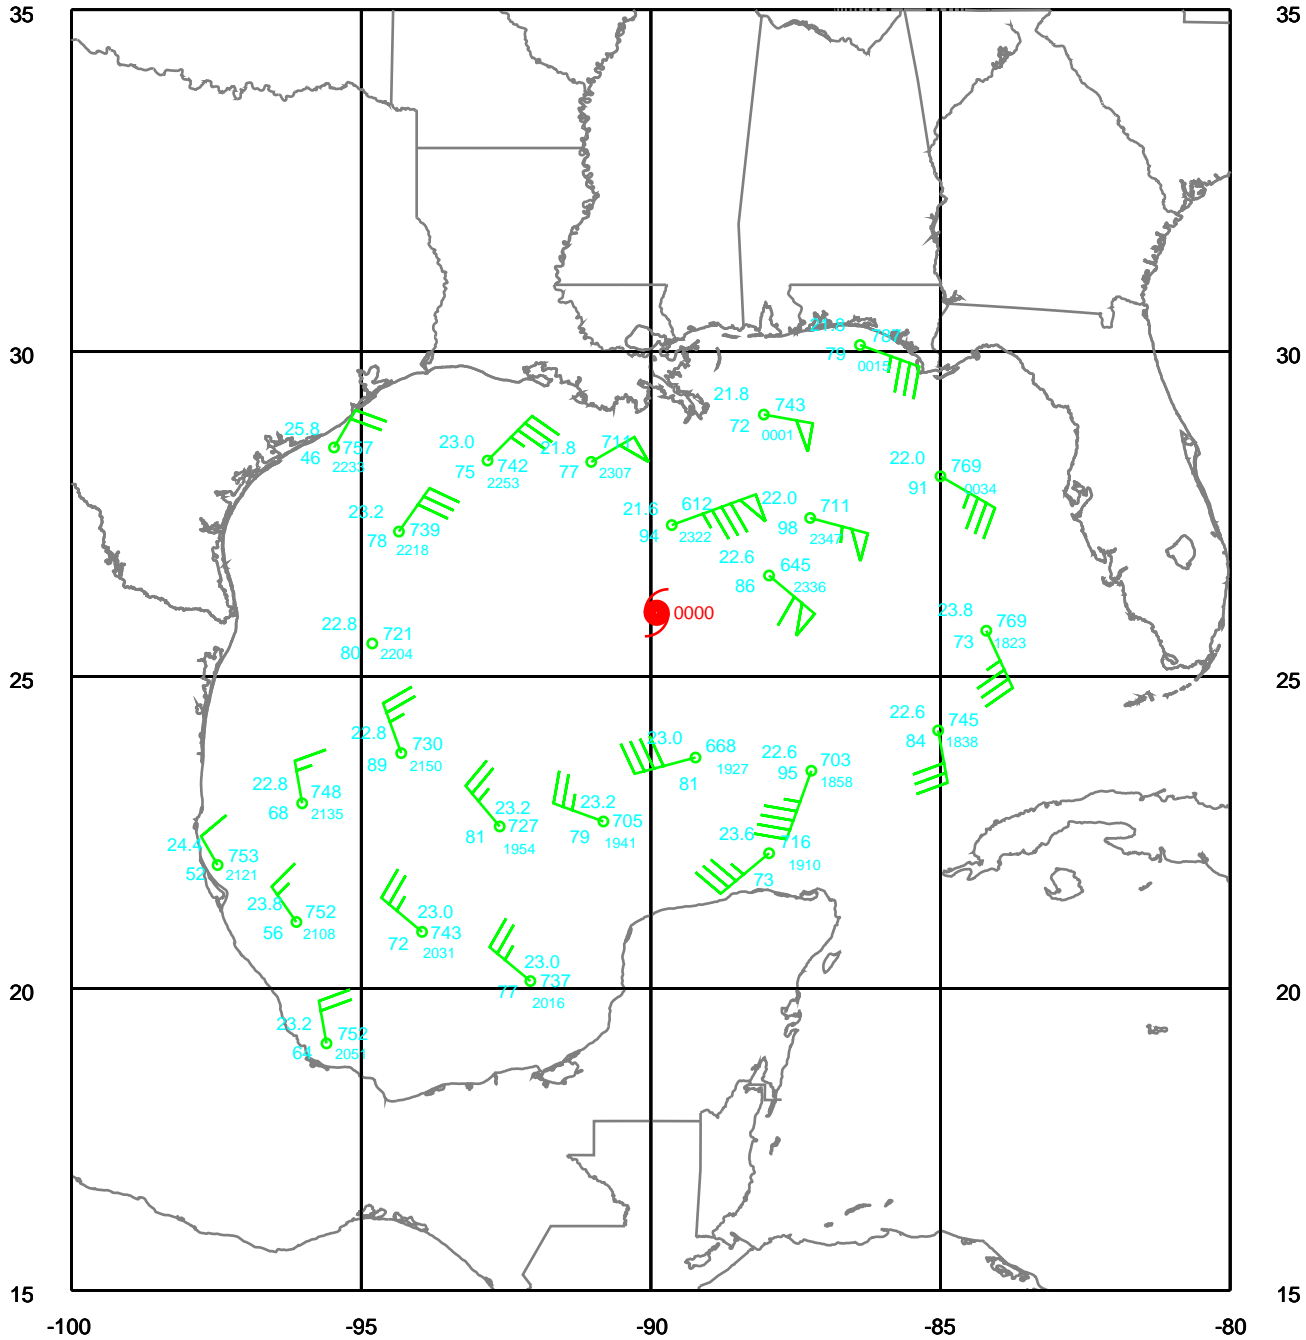

-100 -95 -90 -85 -80

RITA

500 mb

Date: 050922
Time: 18-30 UTC

EARTH RELATIVE

-100 -95 -90 -85 -80

RITA

700 mb

Date: 050922
Time: 18-30 UTC

EARTH RELATIVE

-100 -95 -90 -85 -80

RITA

850 mb

Date: 050922
Time: 18-30 UTC

EARTH RELATIVE

-100 -95 -90 -85 -80

RITA

925 mb

Date: 050922
Time: 18-30 UTC

EARTH RELATIVE

-100 -95 -90 -85 -80

RITA

Surface

Date: 050922
Time: 18-30 UTC

EARTH RELATIVE