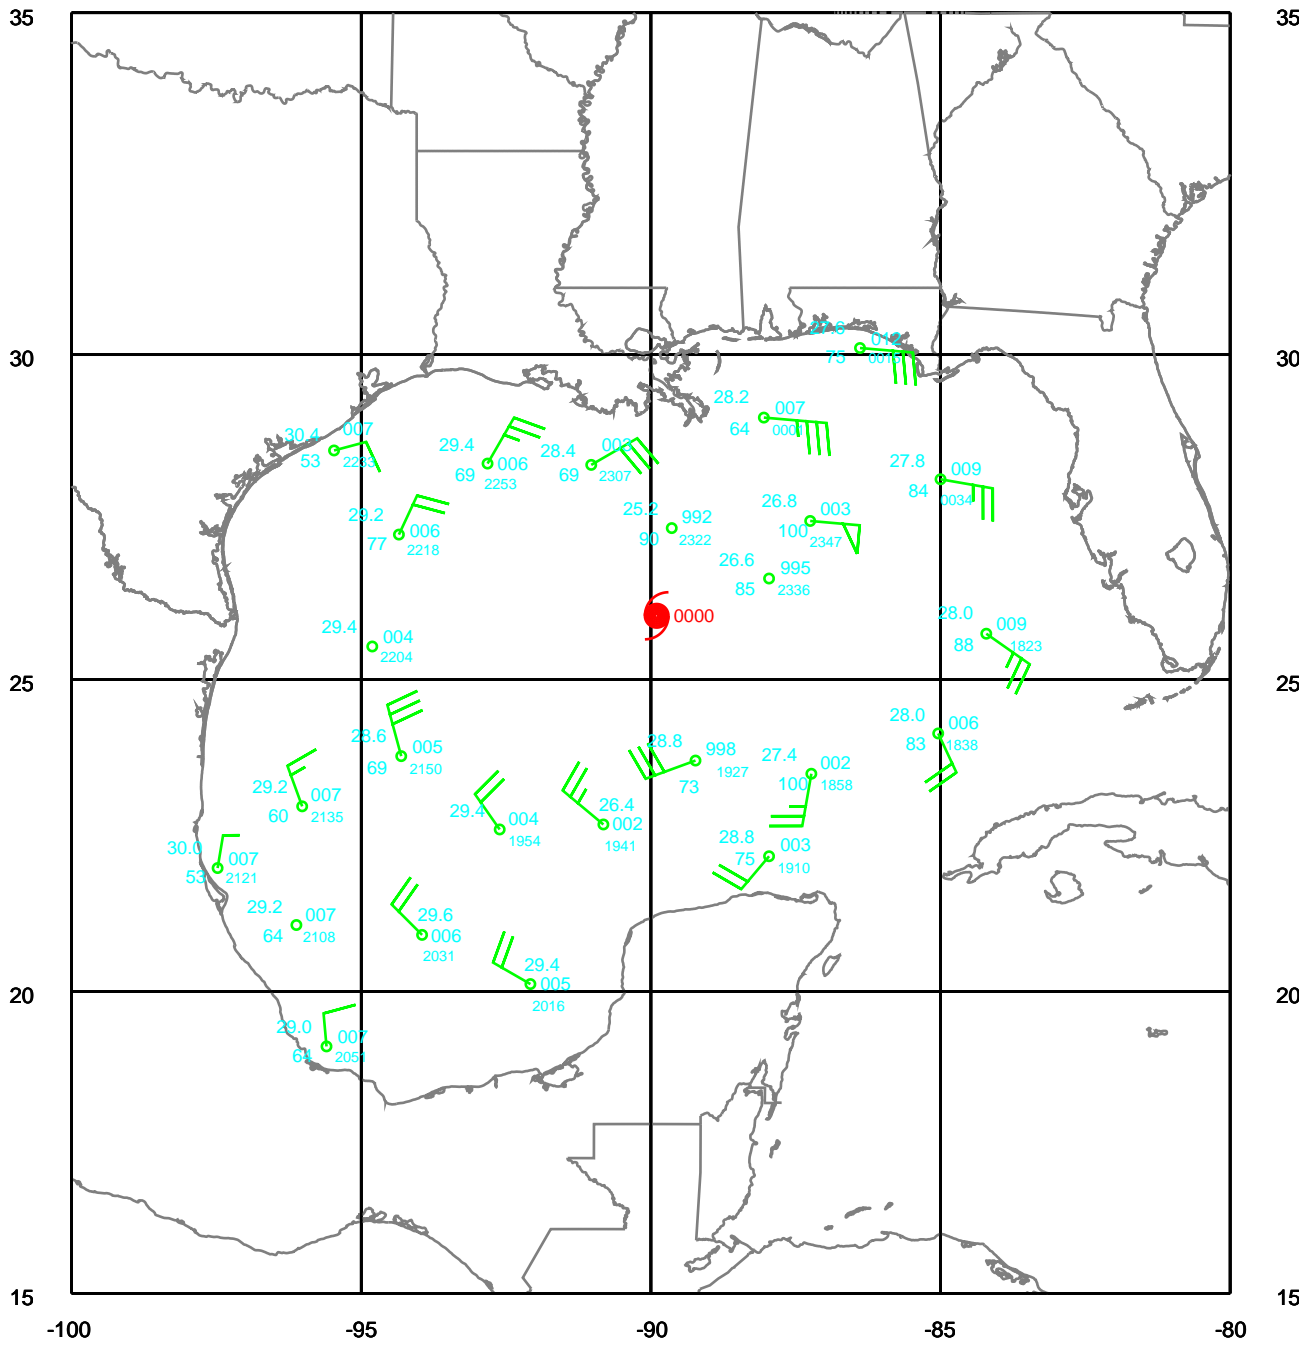

-100 -95 -90 -85 -80

RITA

500 mb

Date: 050922
Time: 18-30 UTC

EARTH RELATIVE

-100 -95 -90 -85 -80

RITA

700 mb

Date: 050922
Time: 18-30 UTC

EARTH RELATIVE

-100 -95 -90 -85 -80

RITA

850 mb

Date: 050922
Time: 18-30 UTC

EARTH RELATIVE

-100 -95 -90 -85 -80

RITA

925 mb

Date: 050922
Time: 18-30 UTC

EARTH RELATIVE

-100 -95 -90 -85 -80

RITA

Surface

Date: 050922
Time: 18-30 UTC

EARTH RELATIVE