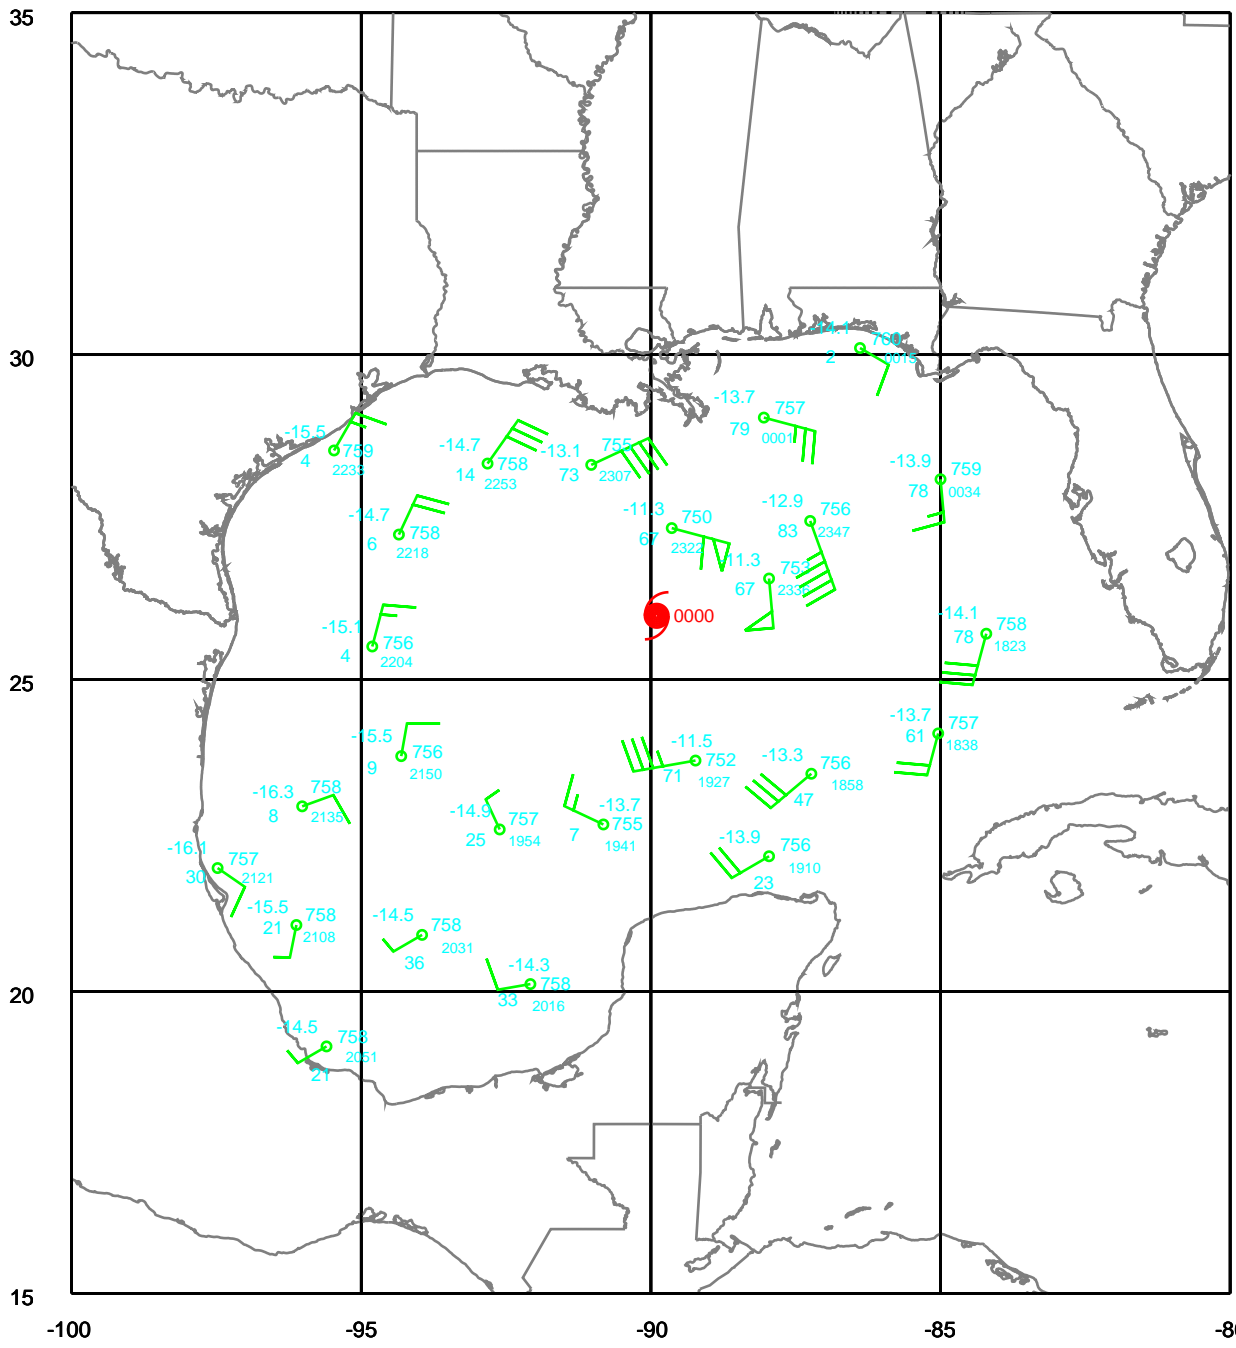

-100 -95 -90 -85 -80

RITA

400 mb

Date: 050922
Time: 18-30 UTC

EARTH RELATIVE