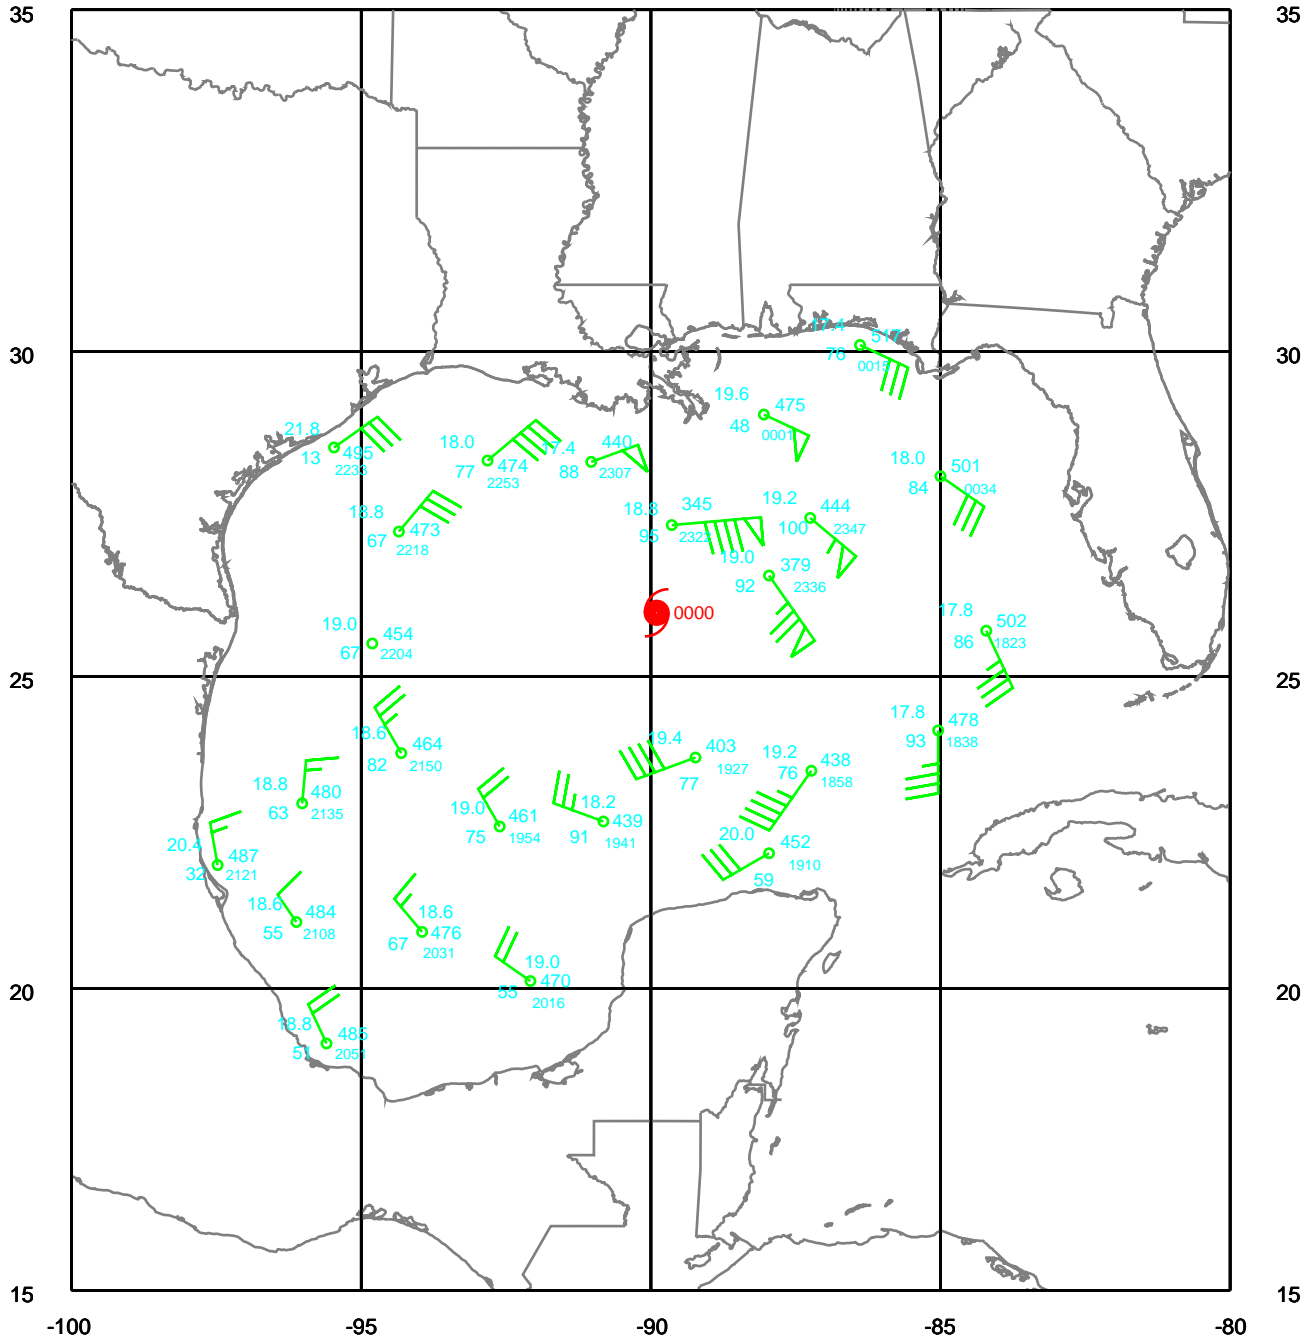

-100 -95 -90 -85 -80

RITA

500 mb

Date: 050922
Time: 18-30 UTC

EARTH RELATIVE

-100 -95 -90 -85 -80

RITA

700 mb

Date: 050922
Time: 18-30 UTC

EARTH RELATIVE

-100 -95 -90 -85 -80

RITA

850 mb

Date: 050922
Time: 18-30 UTC

EARTH RELATIVE

-100 -95 -90 -85 -80

RITA

925 mb

Date: 050922
Time: 18-30 UTC

EARTH RELATIVE

-100 -95 -90 -85 -80

RITA

Surface

Date: 050922
Time: 18-30 UTC

EARTH RELATIVE