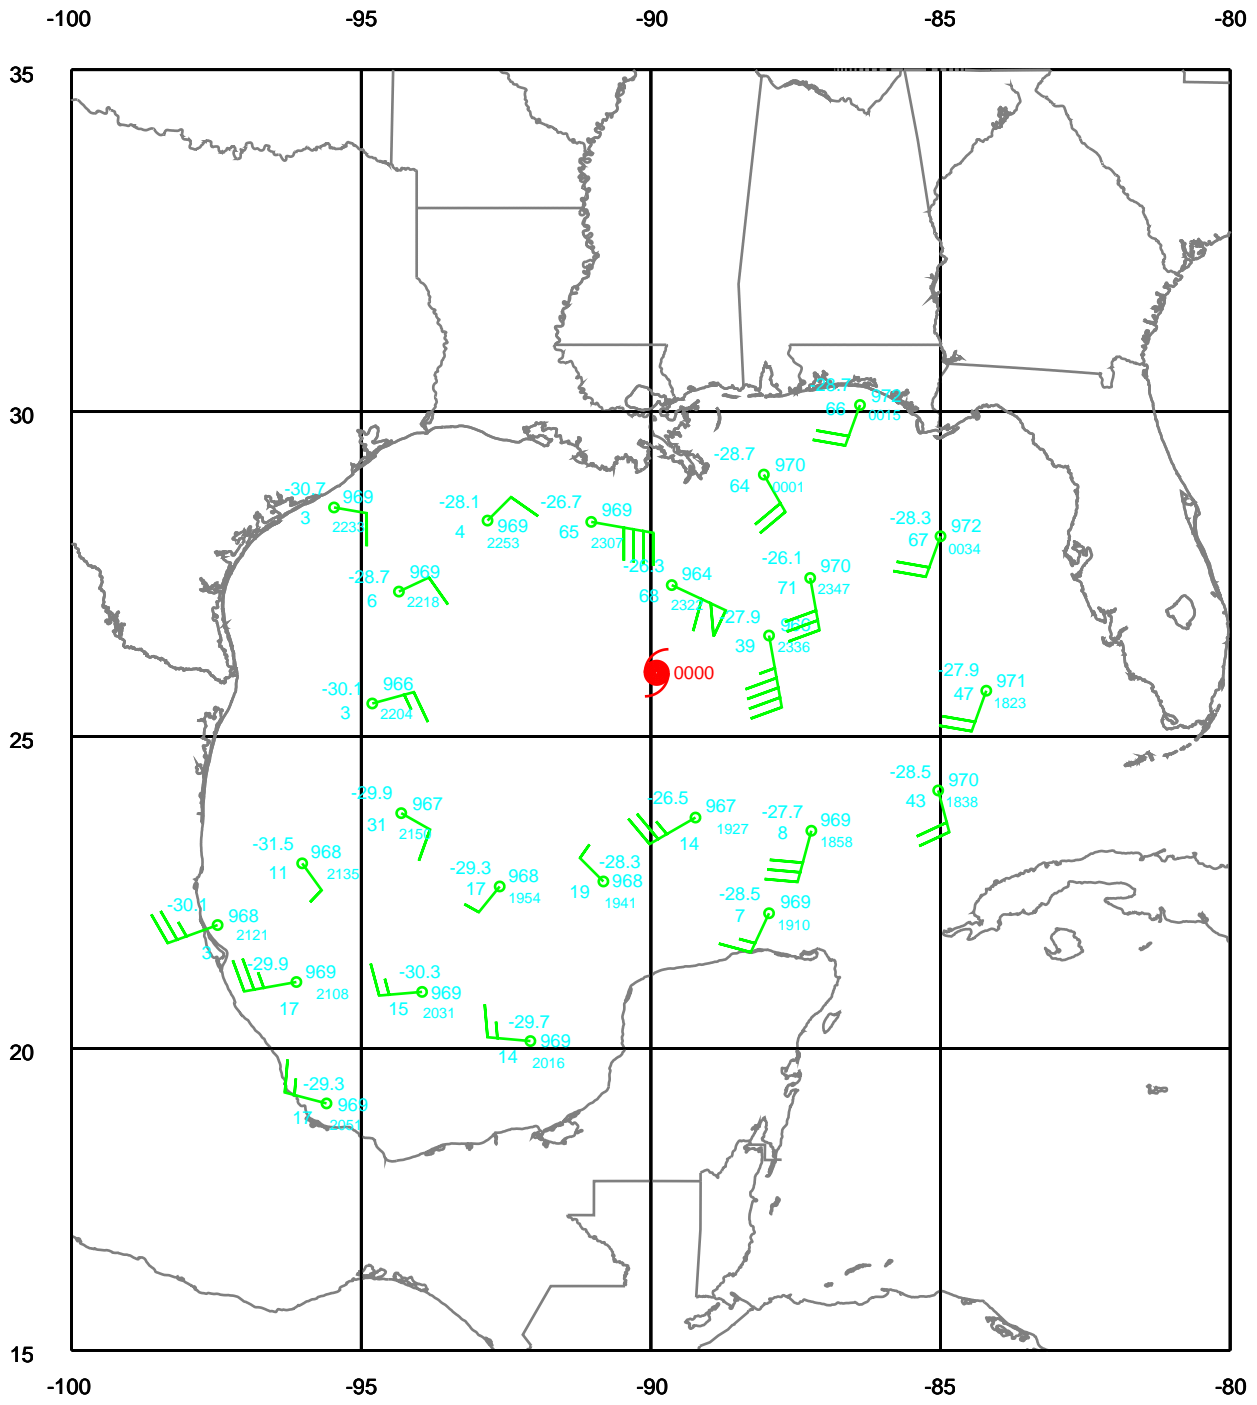

Date: 050922
Time: 18-30 UTC

EARTH RELATIVE

-100 -95 -90 -85 -80

RITA

250 mb

Date: 050922
Time: 18-30 UTC

EARTH RELATIVE

RITA

-100 -95 -90 -85 -80

RITA

500 mb

Date: 050922
Time: 18-30 UTC

EARTH RELATIVE

-100 -95 -90 -85 -80

RITA

700 mb

Date: 050922
Time: 18-30 UTC

EARTH RELATIVE

-100 -95 -90 -85 -80

RITA

850 mb

Date: 050922
Time: 18-30 UTC

EARTH RELATIVE

-100 -95 -90 -85 -80

RITA

925 mb

Date: 050922
Time: 18-30 UTC

EARTH RELATIVE

-100 -95 -90 -85 -80

RITA

Surface

Date: 050922
Time: 18-30 UTC