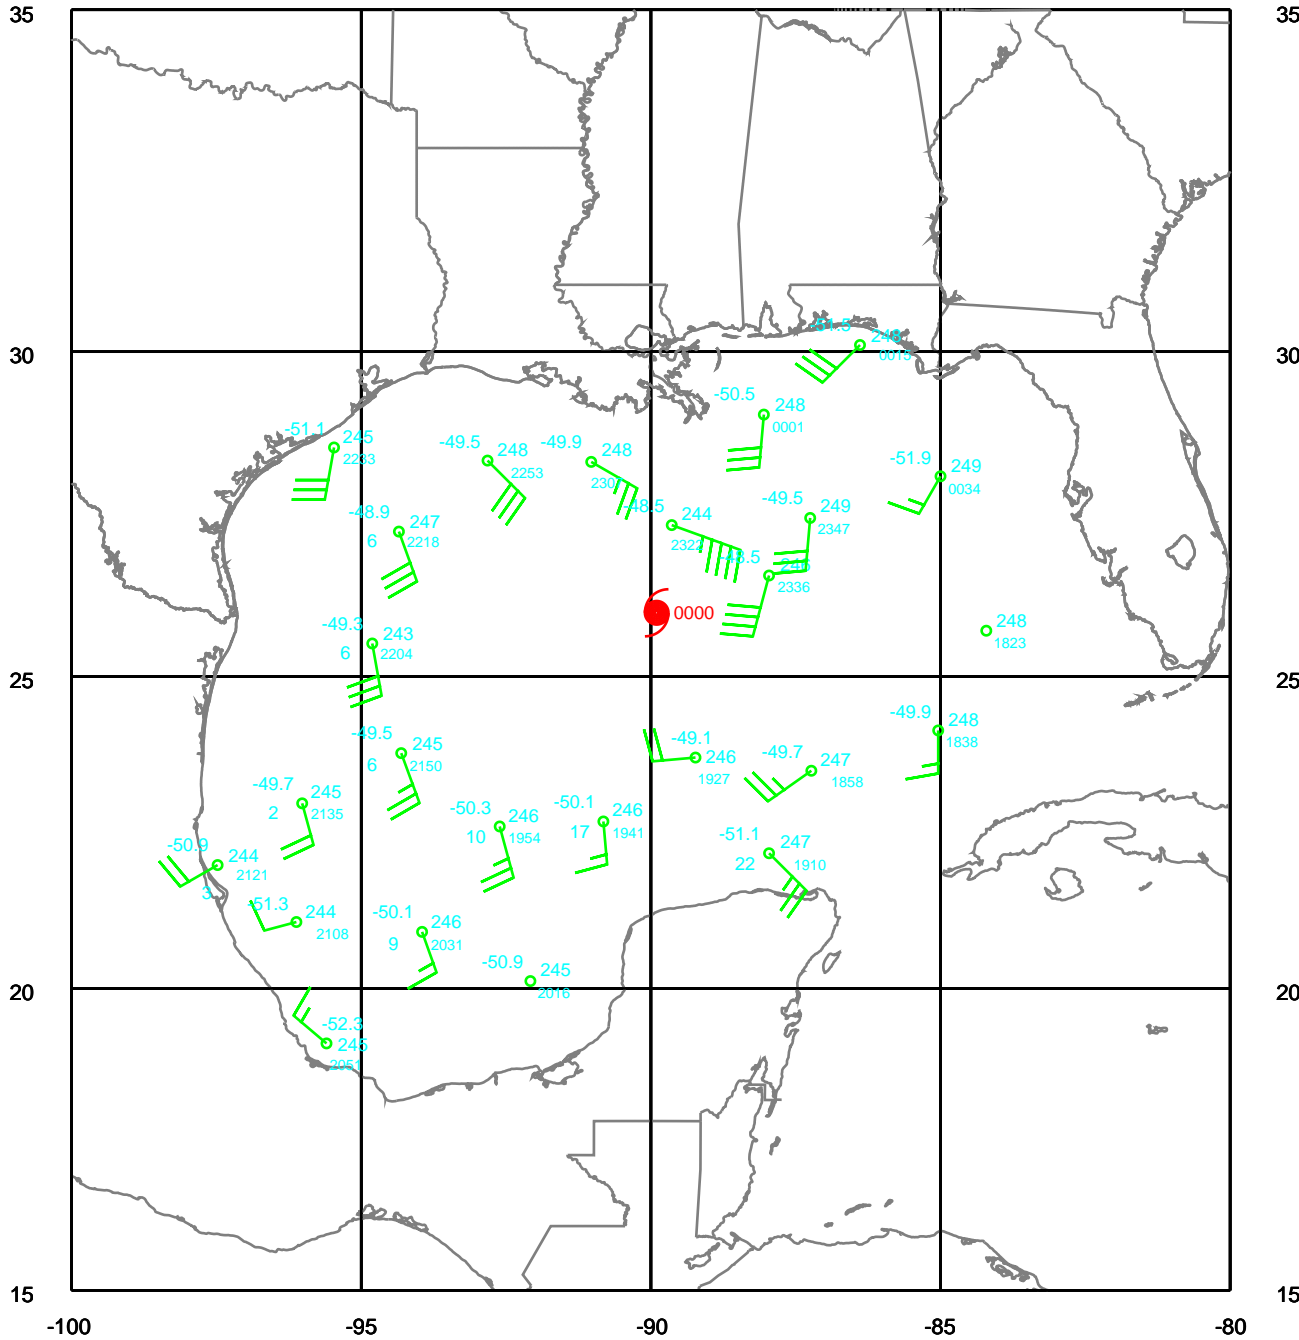

-105 -100 -95 -90 -85

RITA

150 mb

Date: 050922
Time: 18-30 UTC

EARTH RELATIVE

-100 -95 -90 -85 -80

RITA

200 mb

Date: 050922
Time: 18-30 UTC

EARTH RELATIVE

-100 -95 -90 -85 -80

RITA

250 mb

Date: 050922
Time: 18-30 UTC

EARTH RELATIVE

RITA

Date: 050922
Time: 18-30 UTC

EARTH RELATIVE

-100 -95 -90 -85 -80

RITA

850 mb

Date: 050922
Time: 18-30 UTC

EARTH RELATIVE

-100 -95 -90 -85 -80

RITA

925 mb

Date: 050922
Time: 18-30 UTC

EARTH RELATIVE

-100 -95 -90 -85 -80

RITA

Surface

Date: 050922
Time: 18-30 UTC