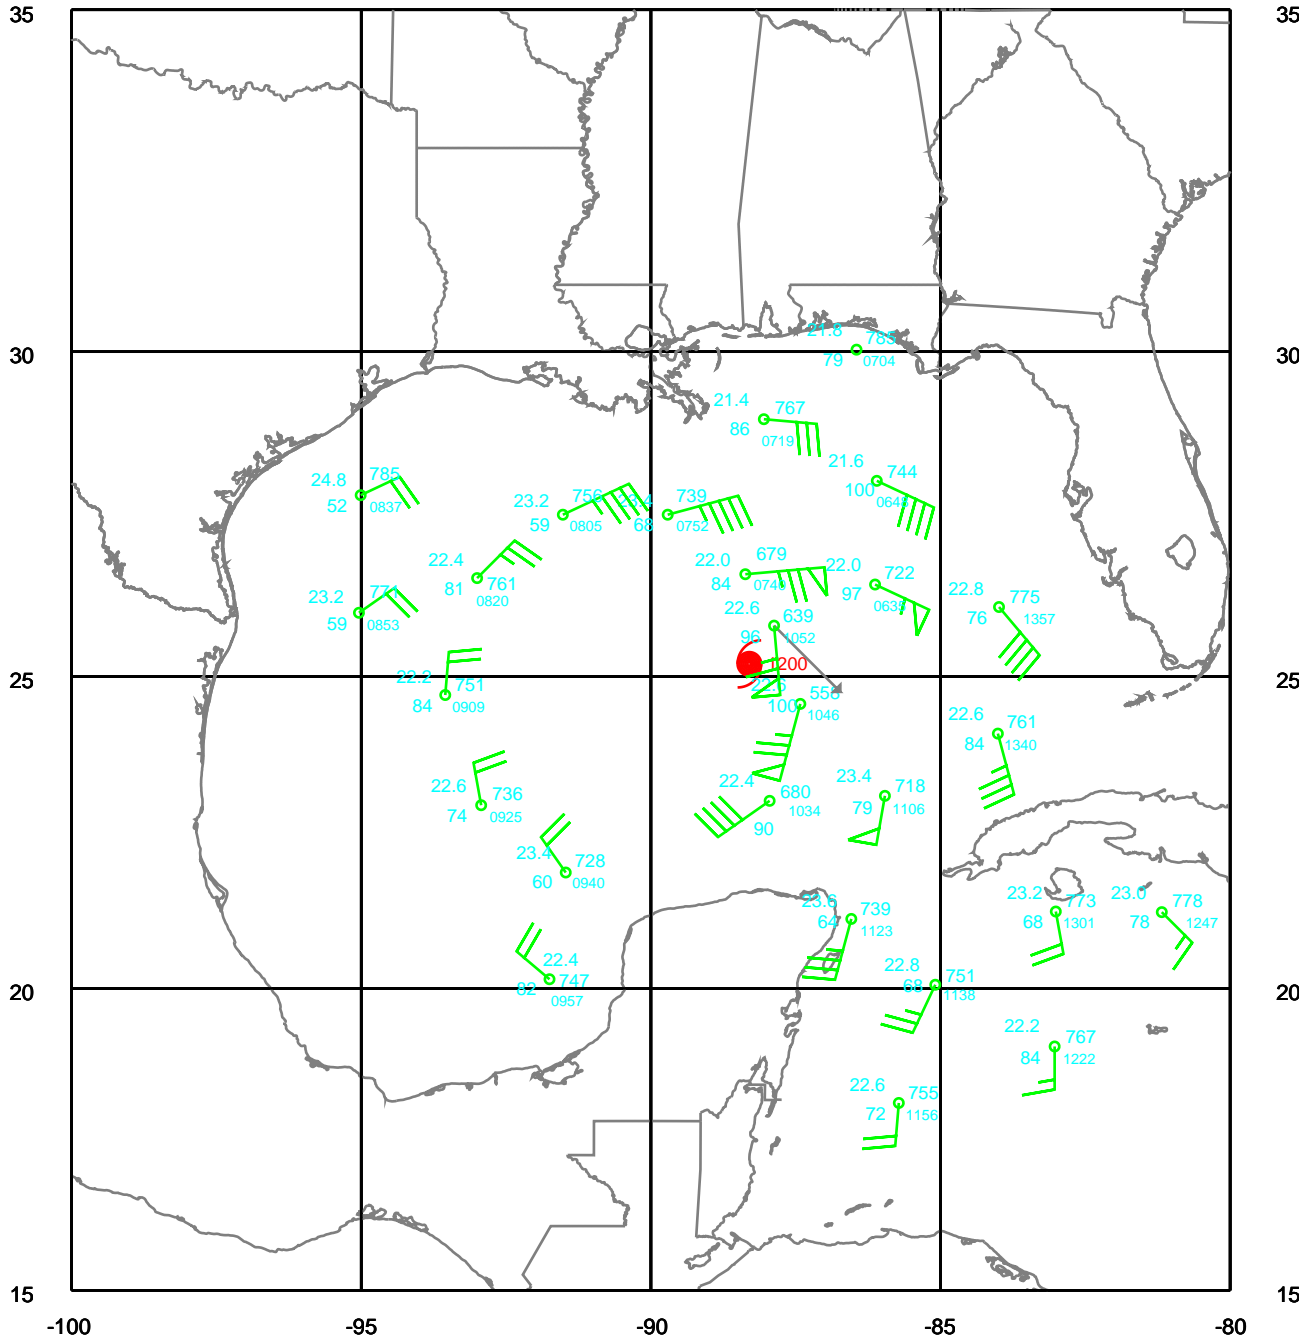

EARTH RELATIVE

-100 -95 -90 -85 -80

RITA

500 mb

Date: 050922

Time: 06-18 UTC

EARTH RELATIVE

RITA

700 mb

Date: 050922
Time: 06-18 UTC

EARTH RELATIVE

-100 -95 -90 -85 -80

RITA

850 mb

Date: 050922
Time: 06-18 UTC

EARTH RELATIVE

-100 -95 -90 -85 -80

RITA

925 mb

Date: 050922
Time: 06-18 UTC

EARTH RELATIVE

-100 -95 -90 -85 -80

RITA

Surface

Date: 050922
Time: 06-18 UTC

EARTH RELATIVE