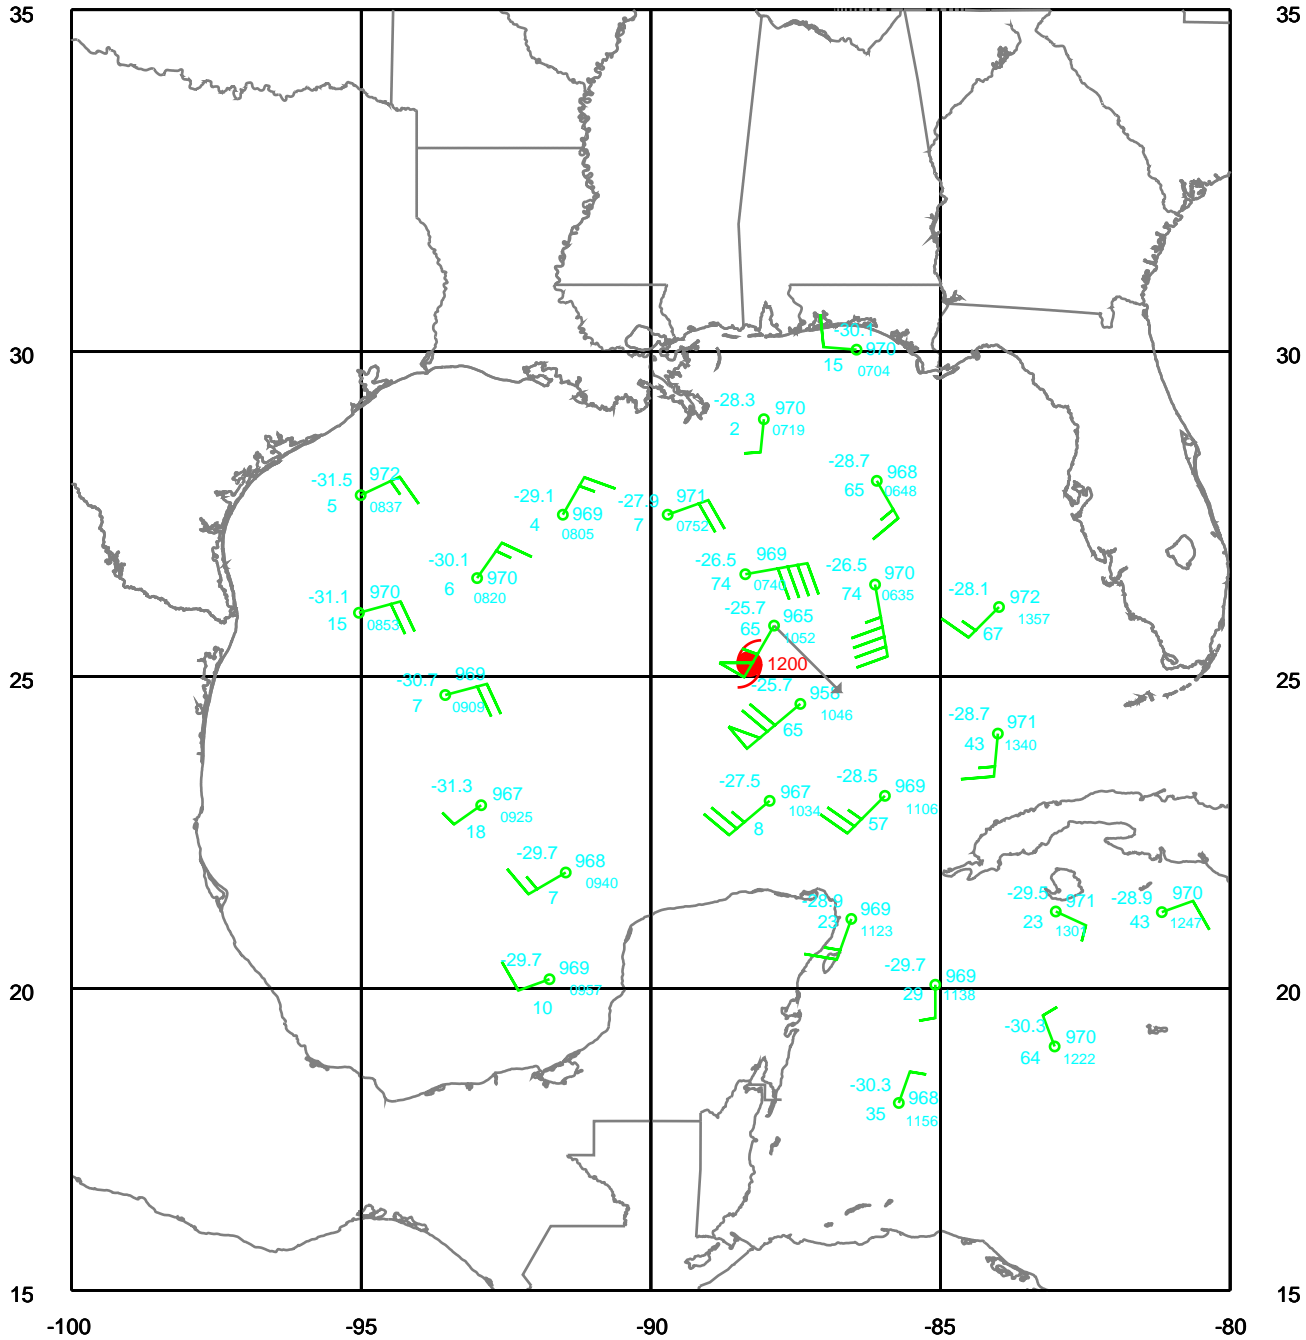

Date: 050922
Time: 06-18 UTC

EARTH RELATIVE

RITA

250 mb

Date: 050922
Time: 06-18 UTC

EARTH RELATIVE

-100 -95 -90 -85 -80

RITA

EARTH RELATIVE

-100 -95 -90 -85 -80

RITA

500 mb

Date: 050922

Time: 06-18 UTC

EARTH RELATIVE

RITA

-100 -95 -90 -85 -80

RITA

925 mb

Date: 050922
Time: 06-18 UTC

EARTH RELATIVE

-100 -95 -90 -85 -80

RITA

Surface

Date: 050922
Time: 06-18 UTC

EARTH RELATIVE