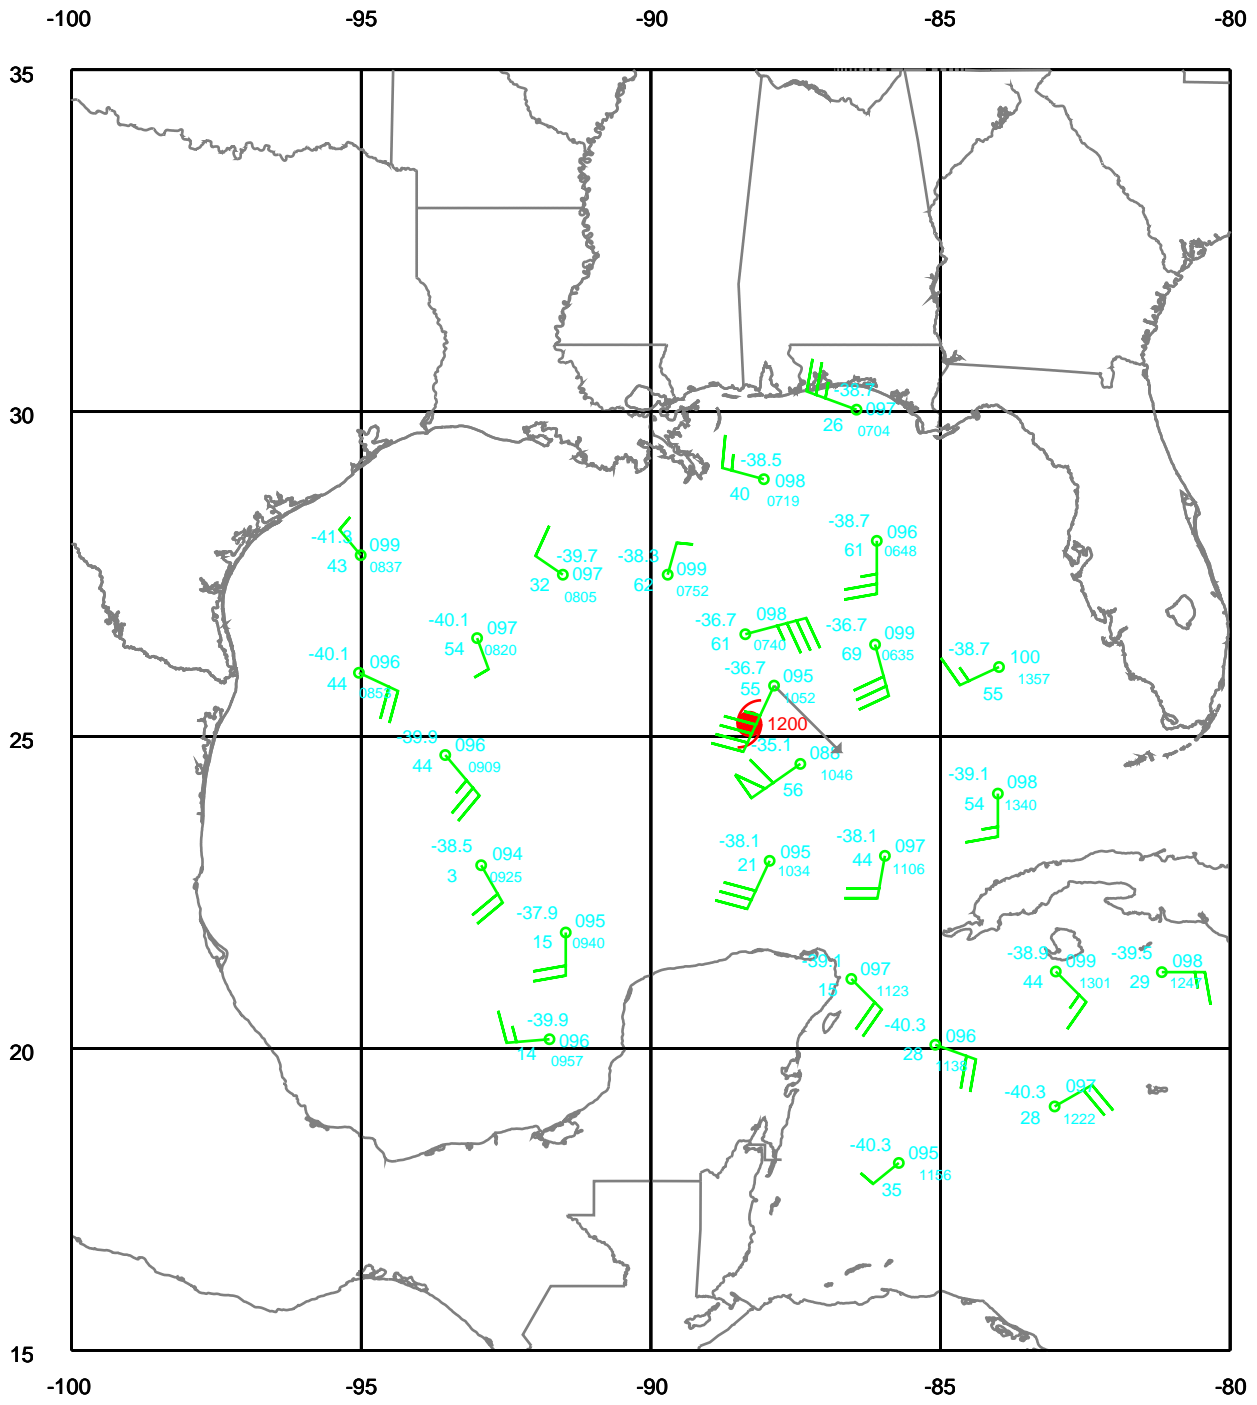

RITA

150 mb

Date: 050922

Time: 06-18 UTC

EARTH RELATIVE

-100 -95 -90 -85 -80

RITA

200 mb

Date: 050922
Time: 06-18 UTC

EARTH RELATIVE

RITA

250 mb

Date: 050922
Time: 06-18 UTC

EARTH RELATIVE

-100 -95 -90 -85 -80

RITA

-100 -95 -90 -85 -80

RITA

925 mb

Date: 050922
Time: 06-18 UTC

EARTH RELATIVE

-100 -95 -90 -85 -80

RITA

Surface

Date: 050922
Time: 06-18 UTC

EARTH RELATIVE