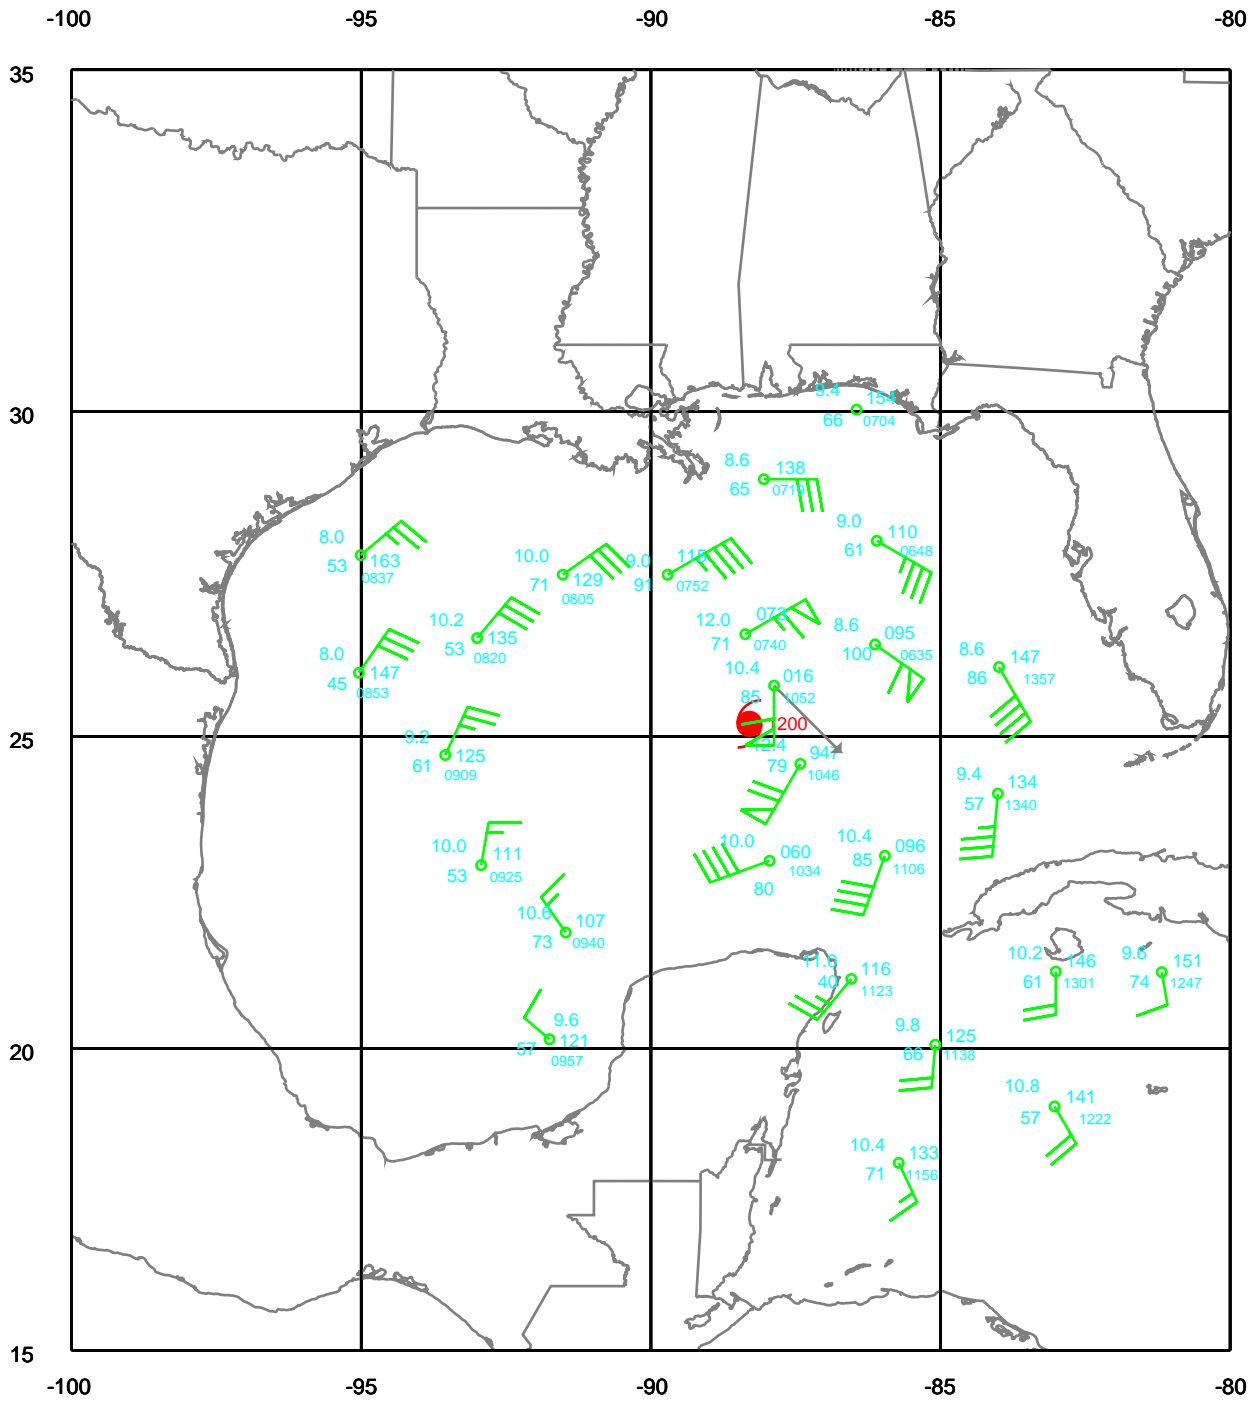

EARTH RELATIVE

-100 -95 -90 -85 -80

RITA

500 mb

Date: 050922

Time: 06-18 UTC

EARTH RELATIVE

RITA

700 mb

Date: 050922
Time: 06-18 UTC

EARTH RELATIVE

-100 -95 -90 -85 -80

RITA

850 mb

Date: 050922
Time: 06-18 UTC

EARTH RELATIVE

-100 -95 -90 -85 -80

RITA

925 mb

Date: 050922
Time: 06-18 UTC

EARTH RELATIVE

-100 -95 -90 -85 -80

RITA

Surface

Date: 050922
Time: 06-18 UTC

EARTH RELATIVE