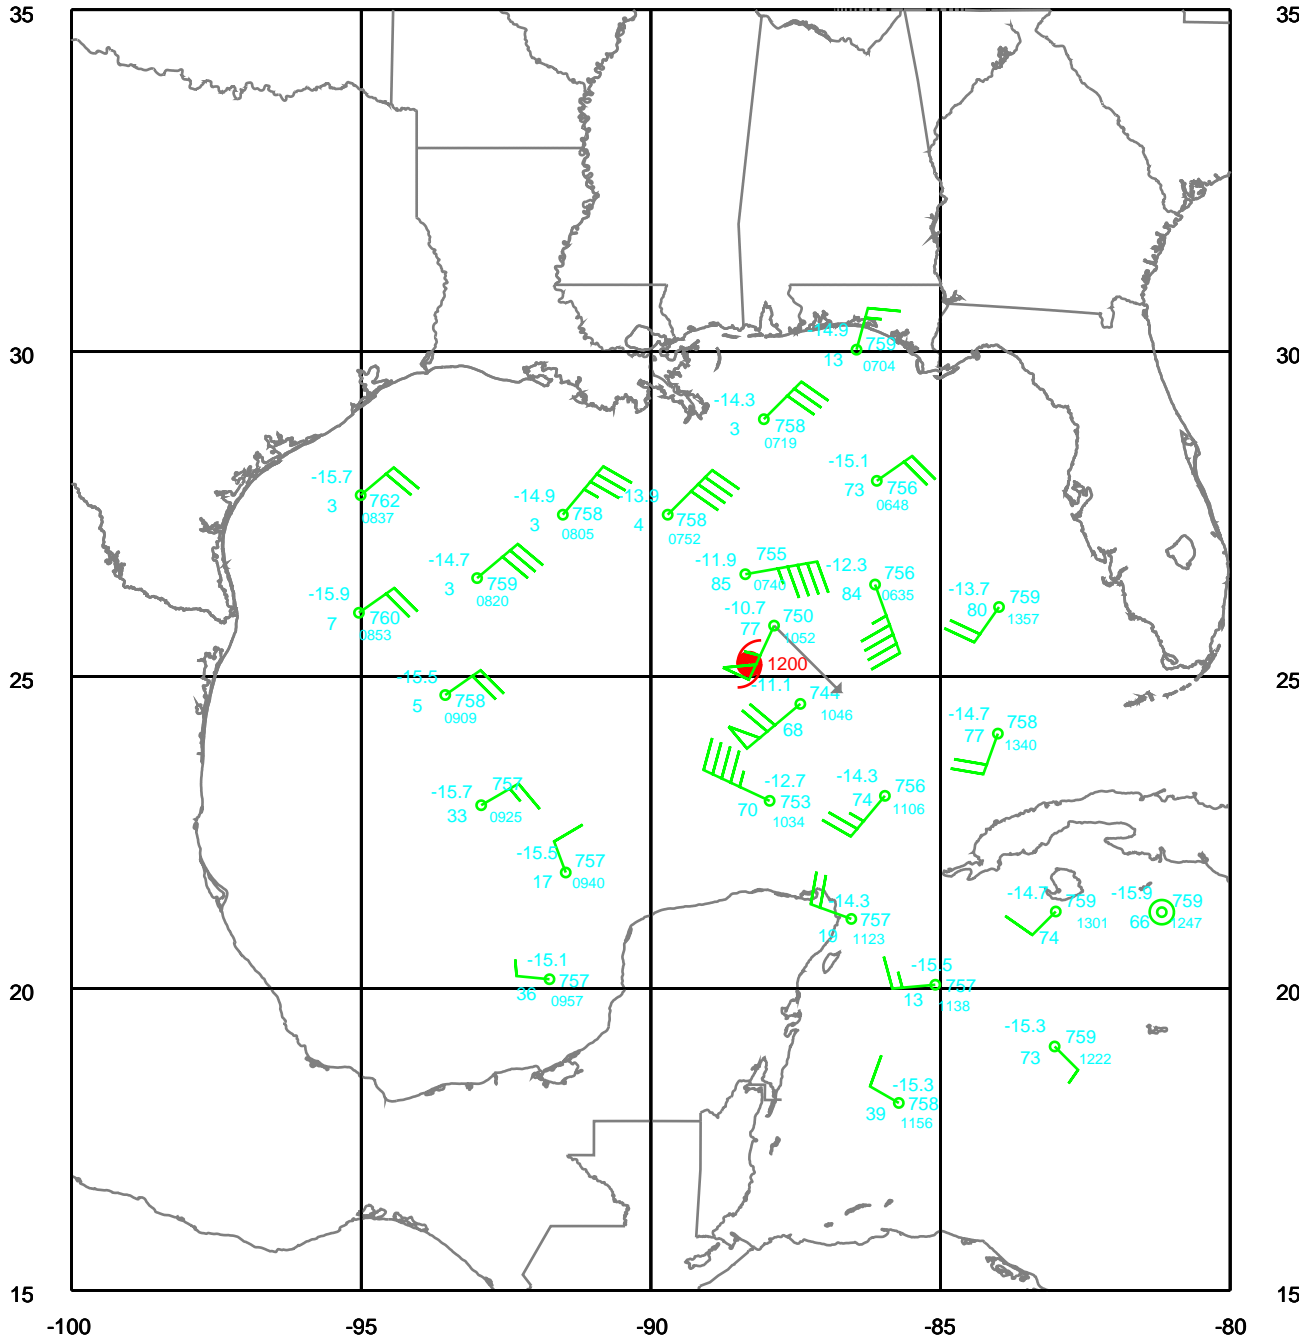

Date: 050922
Time: 06-18 UTC

EARTH RELATIVE

RITA

250 mb

Date: 050922
Time: 06-18 UTC

EARTH RELATIVE

-100 -95 -90 -85 -80

RITA

300 mb

Date: 050922
Time: 06-18 UTC

EARTH RELATIVE

-100 -95 -90 -85 -80

RITA

400 mb

Date: 050922

Time: 06-18 UTC

EARTH RELATIVE

-100 -95 -90 -85 -80

RITA

500 mb

Date: 050922

Time: 06-18 UTC

EARTH RELATIVE

RITA

Date: 050922
Time: 06-18 UTC

EARTH RELATIVE