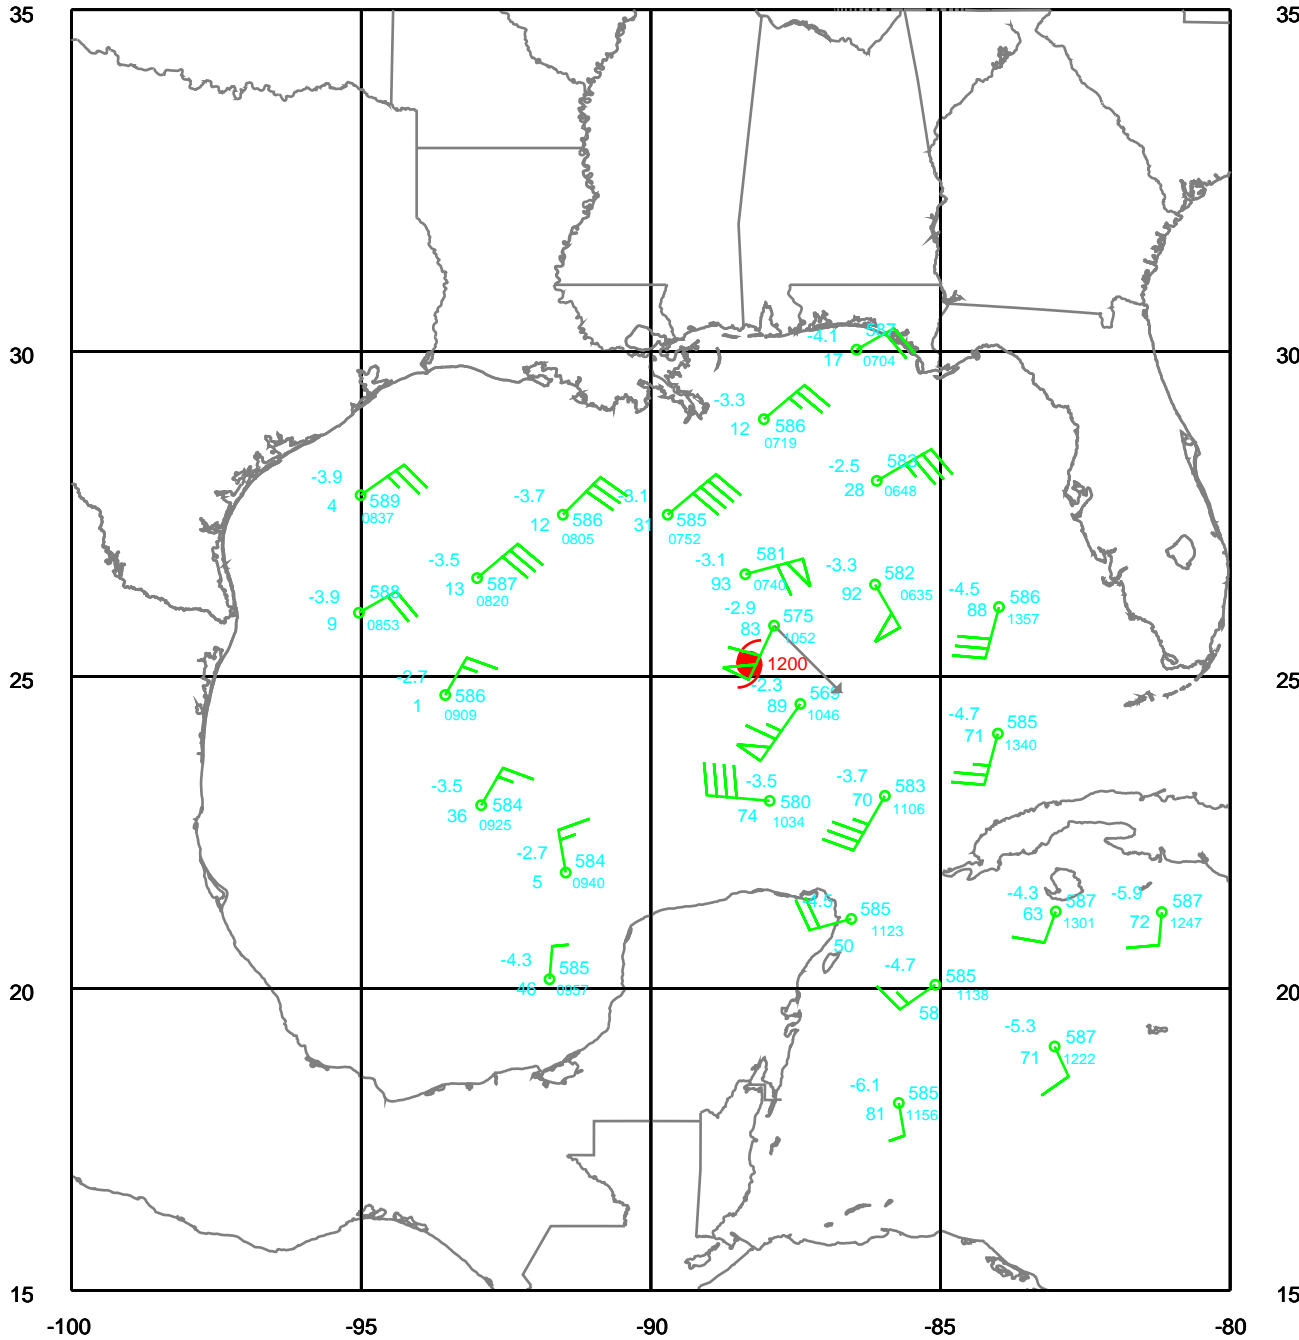

Date: 050922
Time: 06-18 UTC

EARTH RELATIVE

RITA

250 mb

Date: 050922
Time: 06-18 UTC

EARTH RELATIVE

-100 -95 -90 -85 -80

RITA

300 mb

Date: 050922
Time: 06-18 UTC

EARTH RELATIVE

-100 -95 -90 -85 -80

RITA

400 mb

Date: 050922

Time: 06-18 UTC

EARTH RELATIVE

-100 -95 -90 -85 -80

RITA

500 mb

Date: 050922

Time: 06-18 UTC

EARTH RELATIVE

RITA

Date: 050922
Time: 06-18 UTC

EARTH RELATIVE