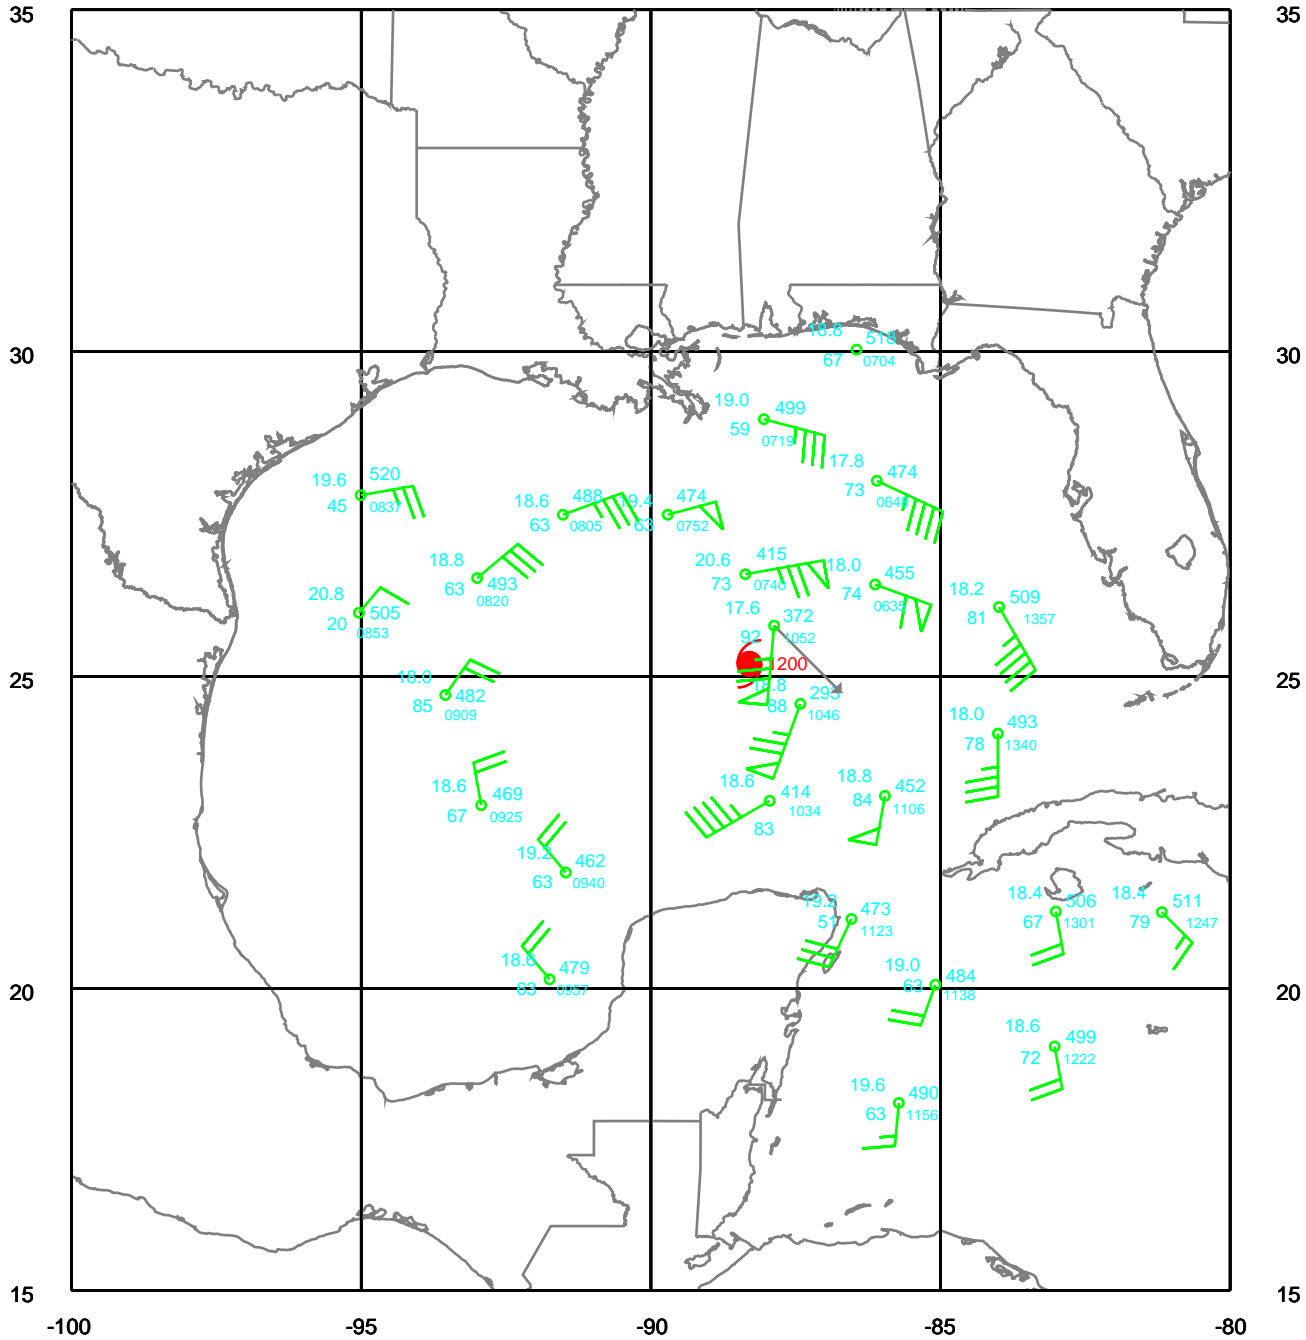

EARTH RELATIVE

-100 -95 -90 -85 -80

RITA

500 mb

Date: 050922

Time: 06-18 UTC

EARTH RELATIVE

RITA

700 mb

Date: 050922
Time: 06-18 UTC

EARTH RELATIVE

-100 -95 -90 -85 -80

RITA

850 mb

Date: 050922
Time: 06-18 UTC

EARTH RELATIVE

-100 -95 -90 -85 -80

RITA

925 mb

Date: 050922
Time: 06-18 UTC

EARTH RELATIVE

-100 -95 -90 -85 -80

RITA

Surface

Date: 050922
Time: 06-18 UTC

EARTH RELATIVE