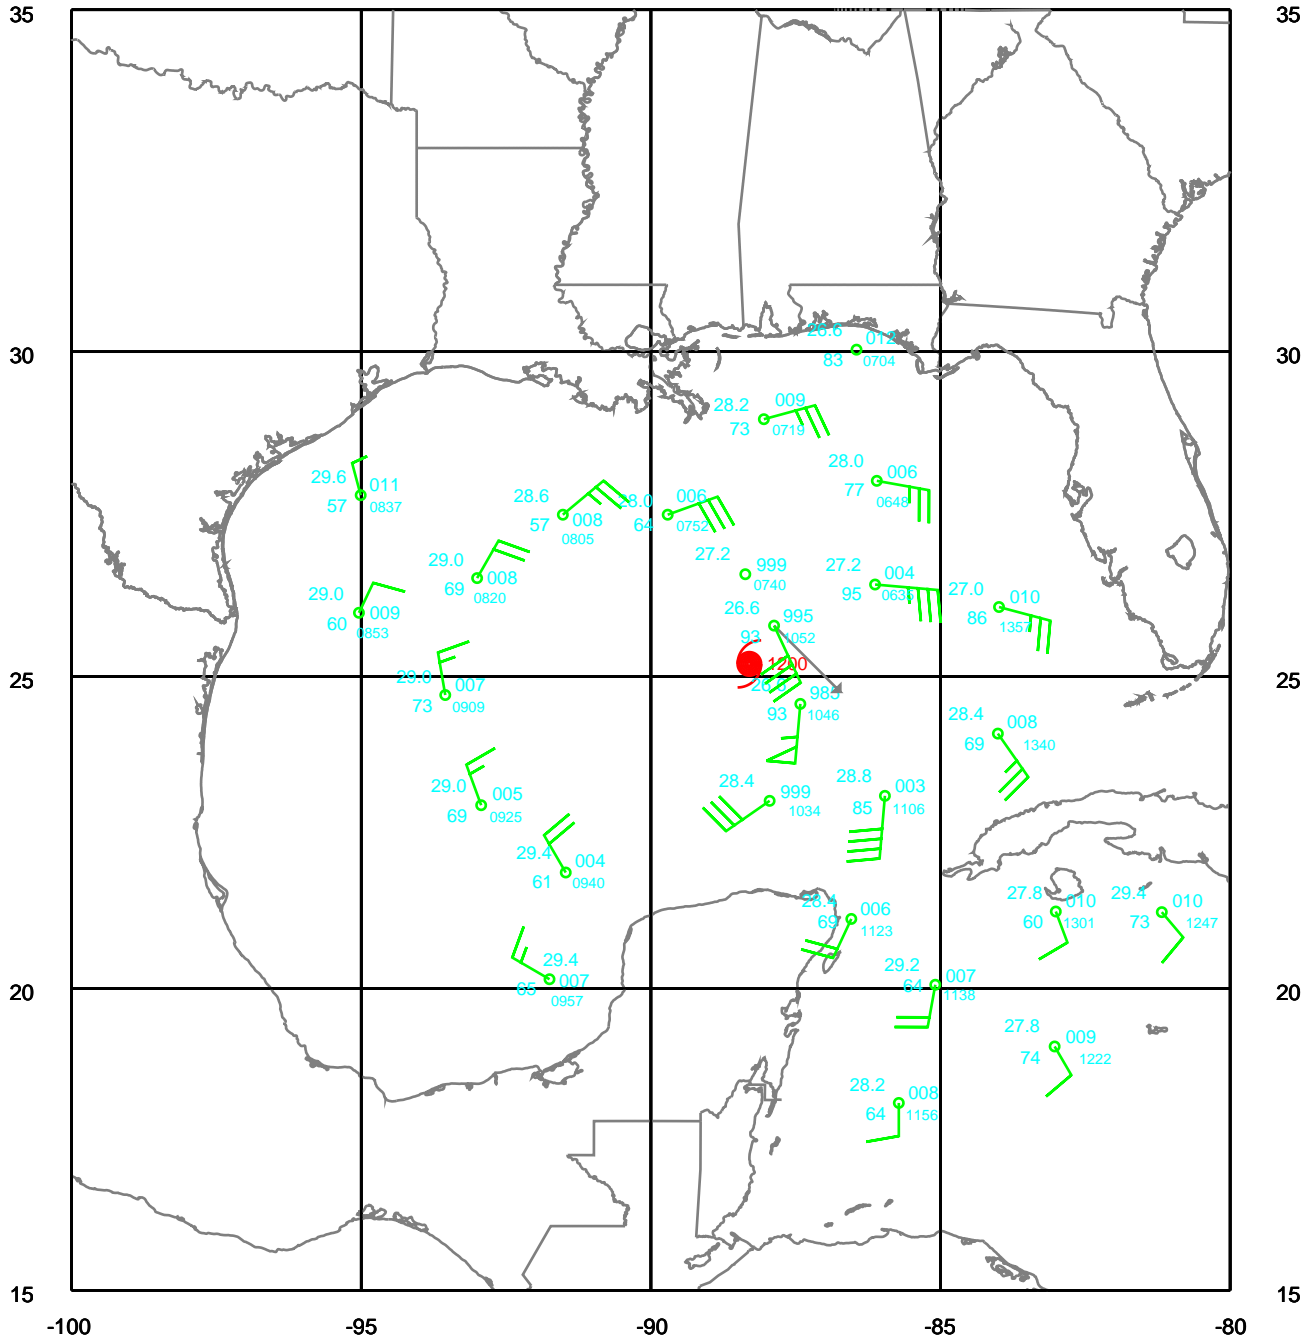

Date: 050922
Time: 06-18 UTC

EARTH RELATIVE

RITA

250 mb

Date: 050922
Time: 06-18 UTC

EARTH RELATIVE

-100 -95 -90 -85 -80

RITA

EARTH RELATIVE

-100 -95 -90 -85 -80

RITA

500 mb

Date: 050922

Time: 06-18 UTC

EARTH RELATIVE

RITA

-100 -95 -90 -85 -80

RITA

925 mb

Date: 050922
Time: 06-18 UTC

EARTH RELATIVE

-100 -95 -90 -85 -80

RITA

Surface

Date: 050922
Time: 06-18 UTC

EARTH RELATIVE