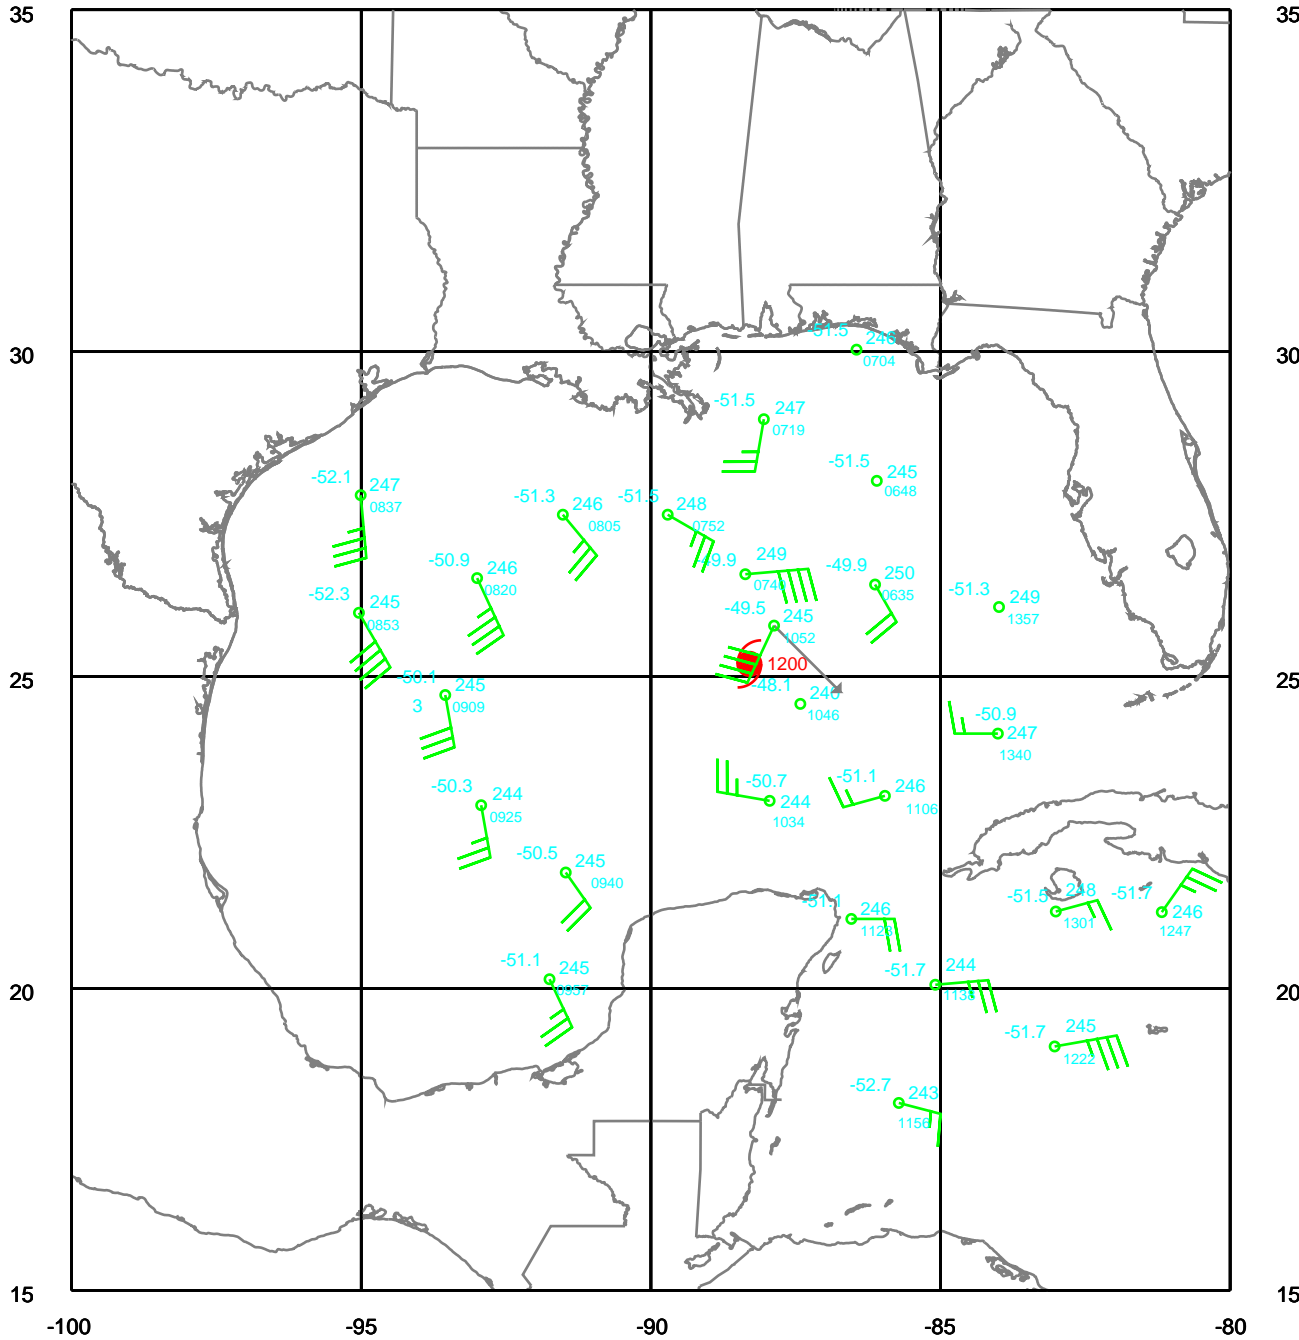

RITA

150 mb

Date: 050922

Time: 06-18 UTC

EARTH RELATIVE

-100 -95 -90 -85 -80

RITA

200 mb

Date: 050922
Time: 06-18 UTC

EARTH RELATIVE

RITA

250 mb

Date: 050922
Time: 06-18 UTC

EARTH RELATIVE

-100 -95 -90 -85 -80

RITA

-100 -95 -90 -85 -80

RITA

925 mb

Date: 050922
Time: 06-18 UTC

EARTH RELATIVE

-100 -95 -90 -85 -80

RITA

Surface

Date: 050922
Time: 06-18 UTC

EARTH RELATIVE