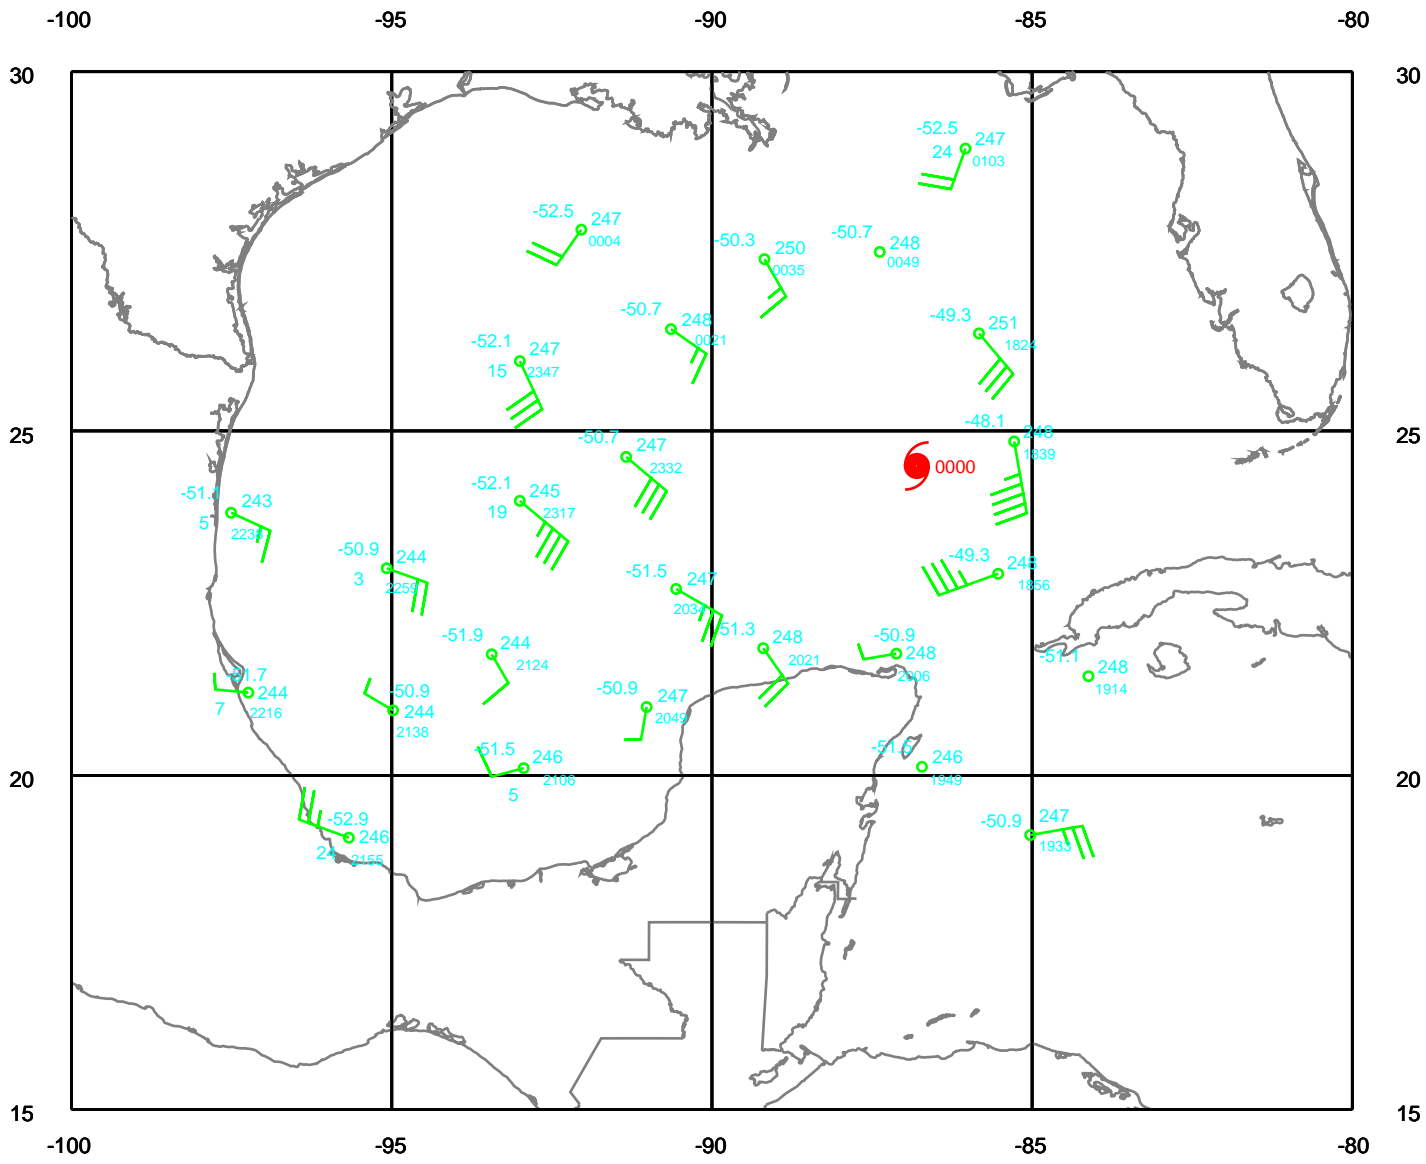

RITA

150 mb

Date: 050921
Time: 18-30 UTC

EARTH RELATIVE

RITA

200 mb

Date: 050921
Time: 18-30 UTC

EARTH RELATIVE

RITA

250 mb

Date: 050921
Time: 18-30 UTC

EARTH RELATIVE

RITA

300 mb

Date: 050921
Time: 18-30 UTC

EARTH RELATIVE

RITA

700 mb

Date: 050921
Time: 18-30 UTC

EARTH RELATIVE

RITA

850 mb

Date: 050921
Time: 18-30 UTC

EARTH RELATIVE

RITA

925 mb

Date: 050921
Time: 18-30 UTC

EARTH RELATIVE

RITA

Surface

Date: 050921
Time: 18-30 UTC

EARTH RELATIVE