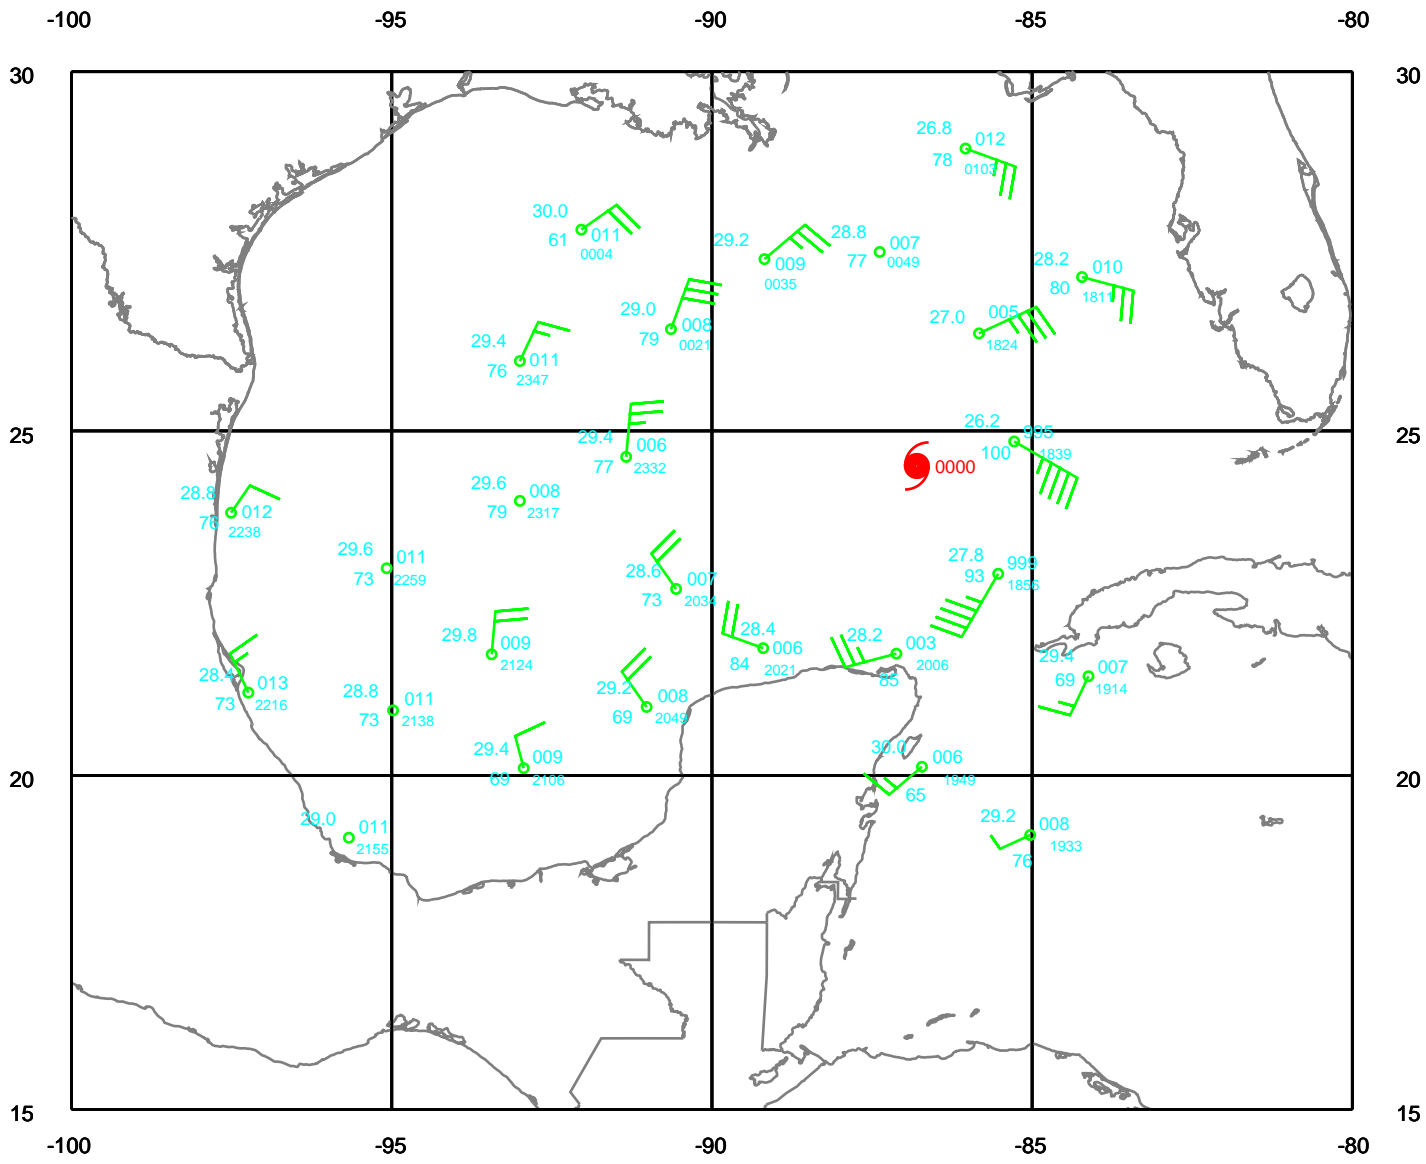

RITA

250 mb

Date: 050921
Time: 18-30 UTC

EARTH RELATIVE

RITA

300 mb

Date: 050921
Time: 18-30 UTC

EARTH RELATIVE

RITA

400 mb

Date: 050921
Time: 18-30 UTC

EARTH RELATIVE

RITA

500 mb

Date: 050921
Time: 18-30 UTC

EARTH RELATIVE

RITA

700 mb

Date: 050921
Time: 18-30 UTC

EARTH RELATIVE

RITA

850 mb

Date: 050921
Time: 18-30 UTC

EARTH RELATIVE

RITA

925 mb

Date: 050921
Time: 18-30 UTC

EARTH RELATIVE

RITA

Surface

Date: 050921
Time: 18-30 UTC

EARTH RELATIVE