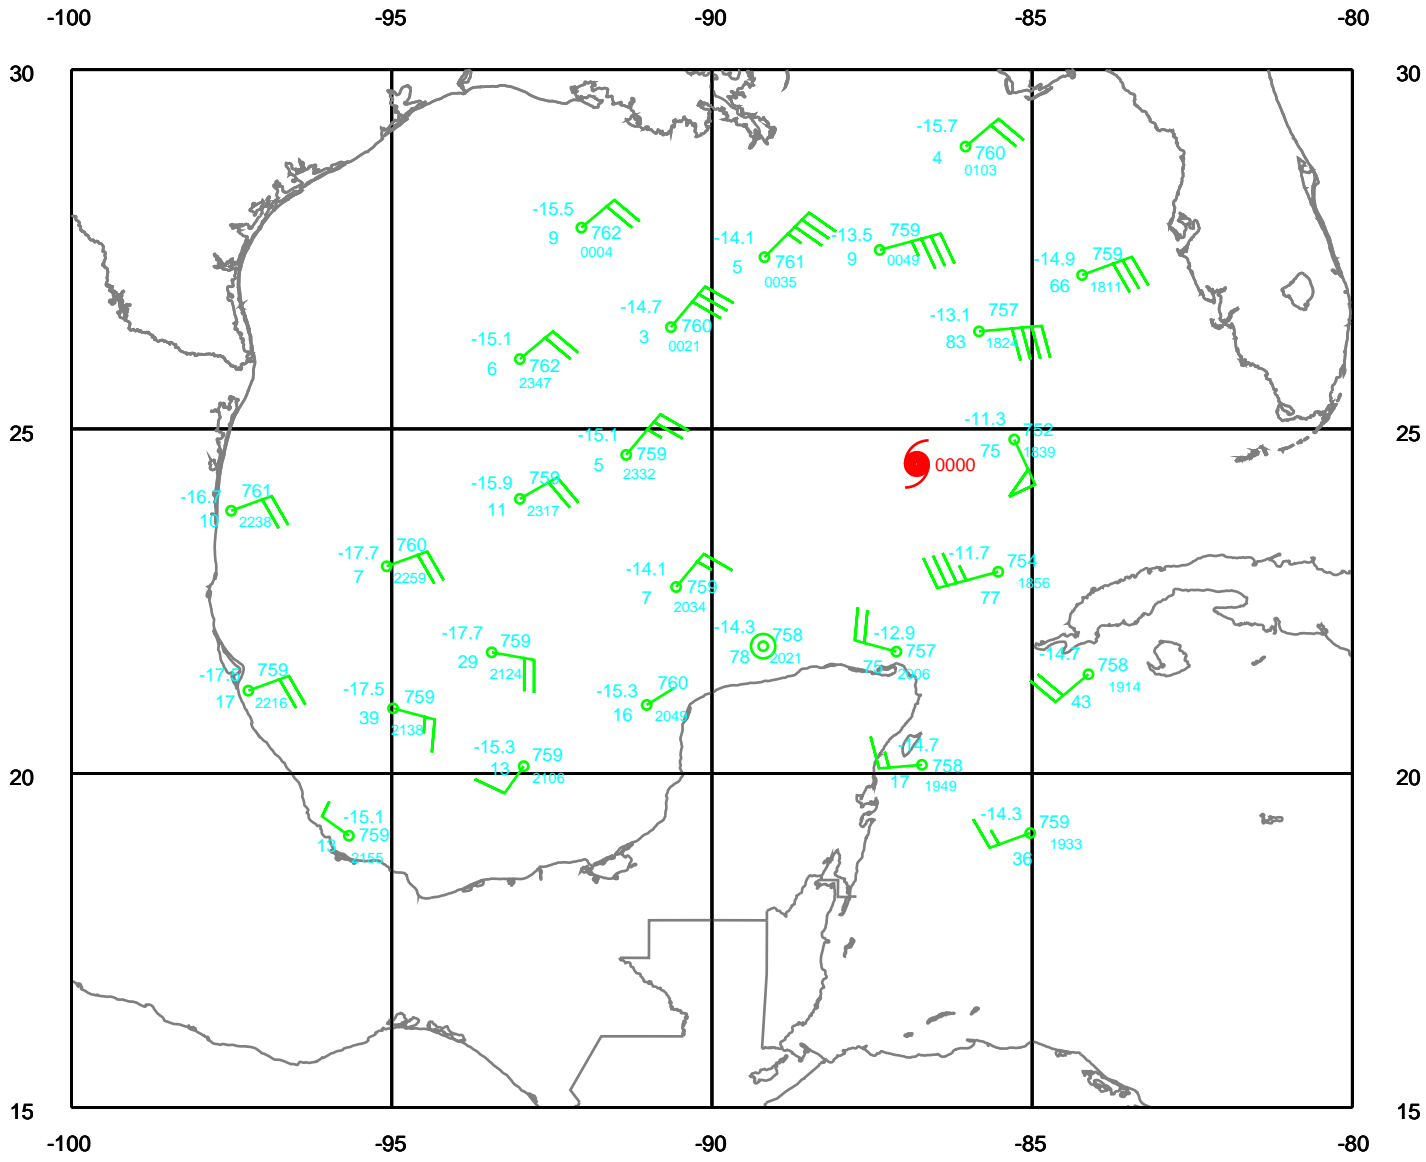

RITA

250 mb

Date: 050921
Time: 18-30 UTC

EARTH RELATIVE

RITA

300 mb

Date: 050921
Time: 18-30 UTC

EARTH RELATIVE

RITA

400 mb

Date: 050921
Time: 18-30 UTC

EARTH RELATIVE

RITA

500 mb

Date: 050921
Time: 18-30 UTC

EARTH RELATIVE

RITA

700 mb

Date: 050921
Time: 18-30 UTC

EARTH RELATIVE

RITA

850 mb

Date: 050921
Time: 18-30 UTC

EARTH RELATIVE

RITA

925 mb

Date: 050921
Time: 18-30 UTC

EARTH RELATIVE

RITA

Surface

Date: 050921
Time: 18-30 UTC

EARTH RELATIVE