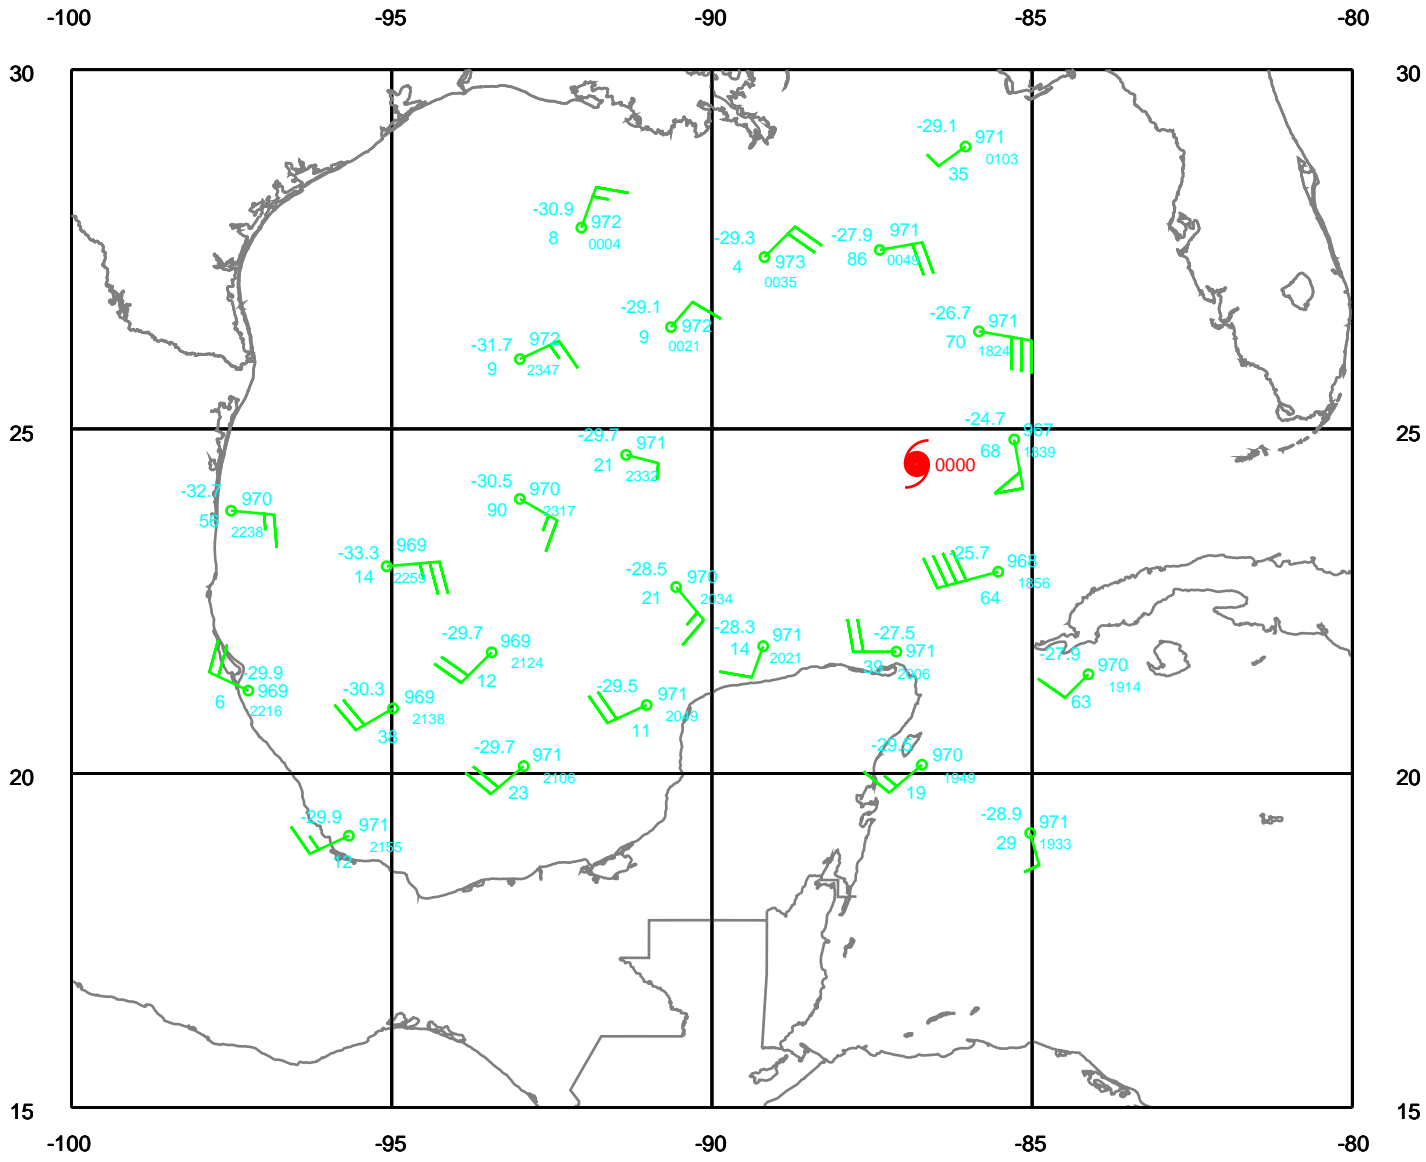

RITA

150 mb

Date: 050921
Time: 18-30 UTC

EARTH RELATIVE

RITA

200 mb

Date: 050921
Time: 18-30 UTC

EARTH RELATIVE

RITA

250 mb

Date: 050921
Time: 18-30 UTC

EARTH RELATIVE

RITA

300 mb

Date: 050921
Time: 18-30 UTC

EARTH RELATIVE

RITA

700 mb

Date: 050921
Time: 18-30 UTC

EARTH RELATIVE

RITA

850 mb

Date: 050921
Time: 18-30 UTC

EARTH RELATIVE

RITA

925 mb

Date: 050921
Time: 18-30 UTC

EARTH RELATIVE

RITA

Surface

Date: 050921
Time: 18-30 UTC

EARTH RELATIVE