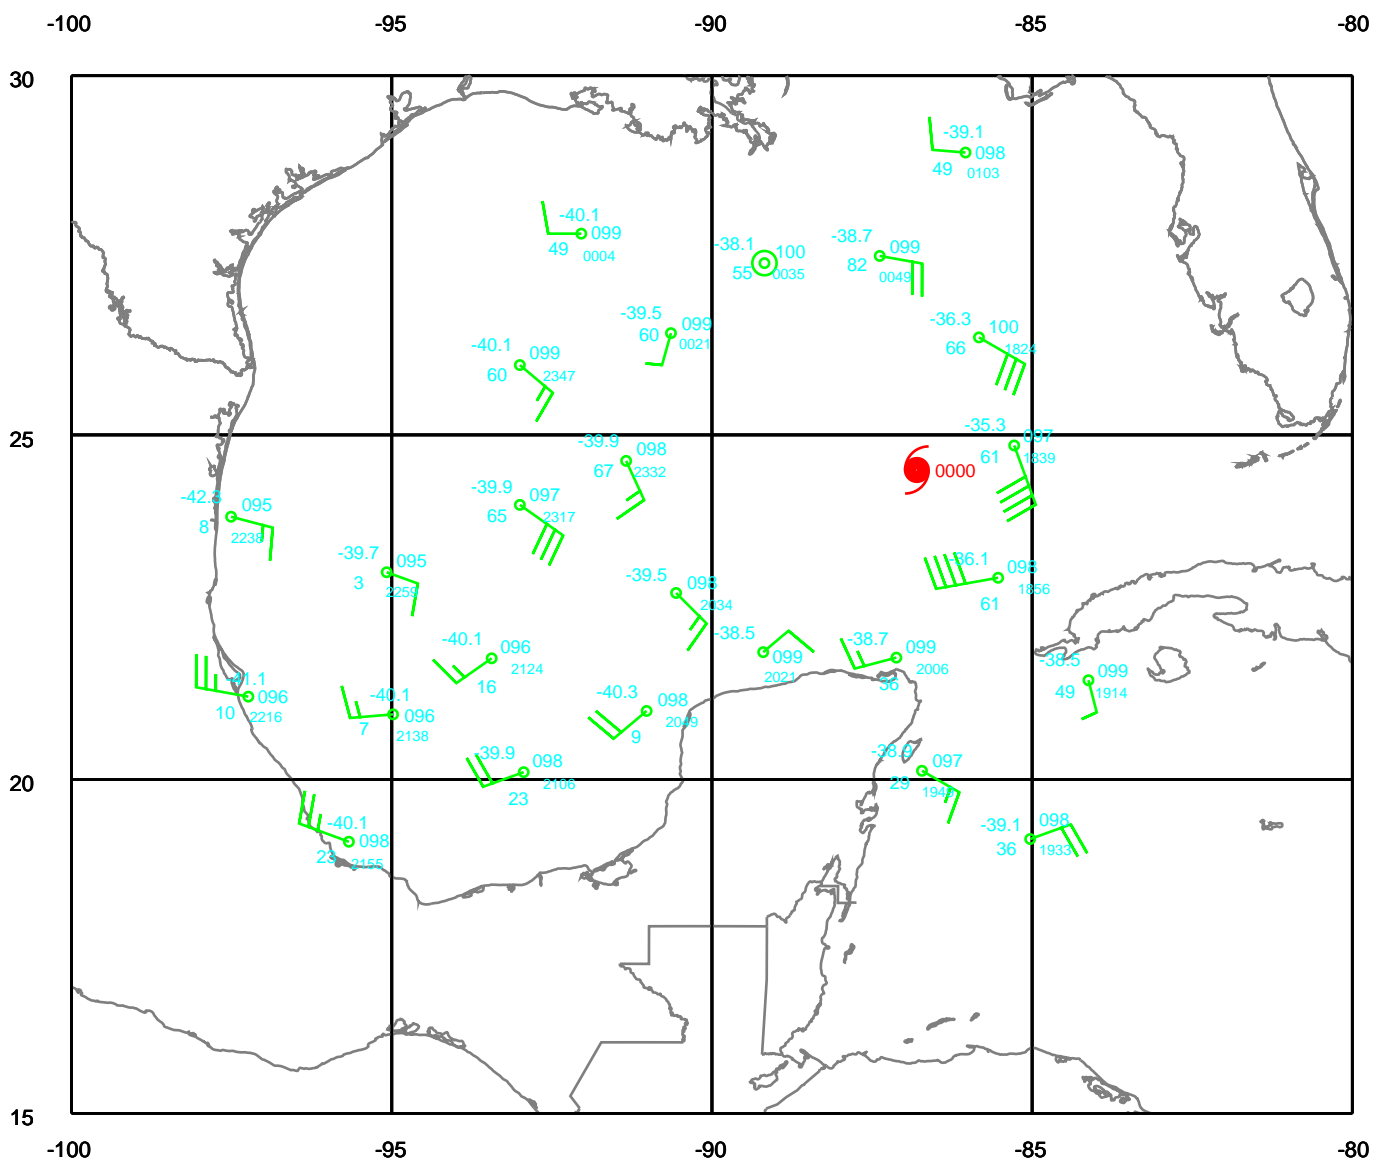

RITA

150 mb

Date: 050921
Time: 18-30 UTC

EARTH RELATIVE

RITA

200 mb

Date: 050921
Time: 18-30 UTC

EARTH RELATIVE

RITA

250 mb

Date: 050921
Time: 18-30 UTC

EARTH RELATIVE

RITA

300 mb

Date: 050921
Time: 18-30 UTC

EARTH RELATIVE

RITA

700 mb

Date: 050921
Time: 18-30 UTC

EARTH RELATIVE

RITA

850 mb

Date: 050921
Time: 18-30 UTC

EARTH RELATIVE

RITA

925 mb

Date: 050921
Time: 18-30 UTC

EARTH RELATIVE

RITA

Surface

Date: 050921
Time: 18-30 UTC

EARTH RELATIVE