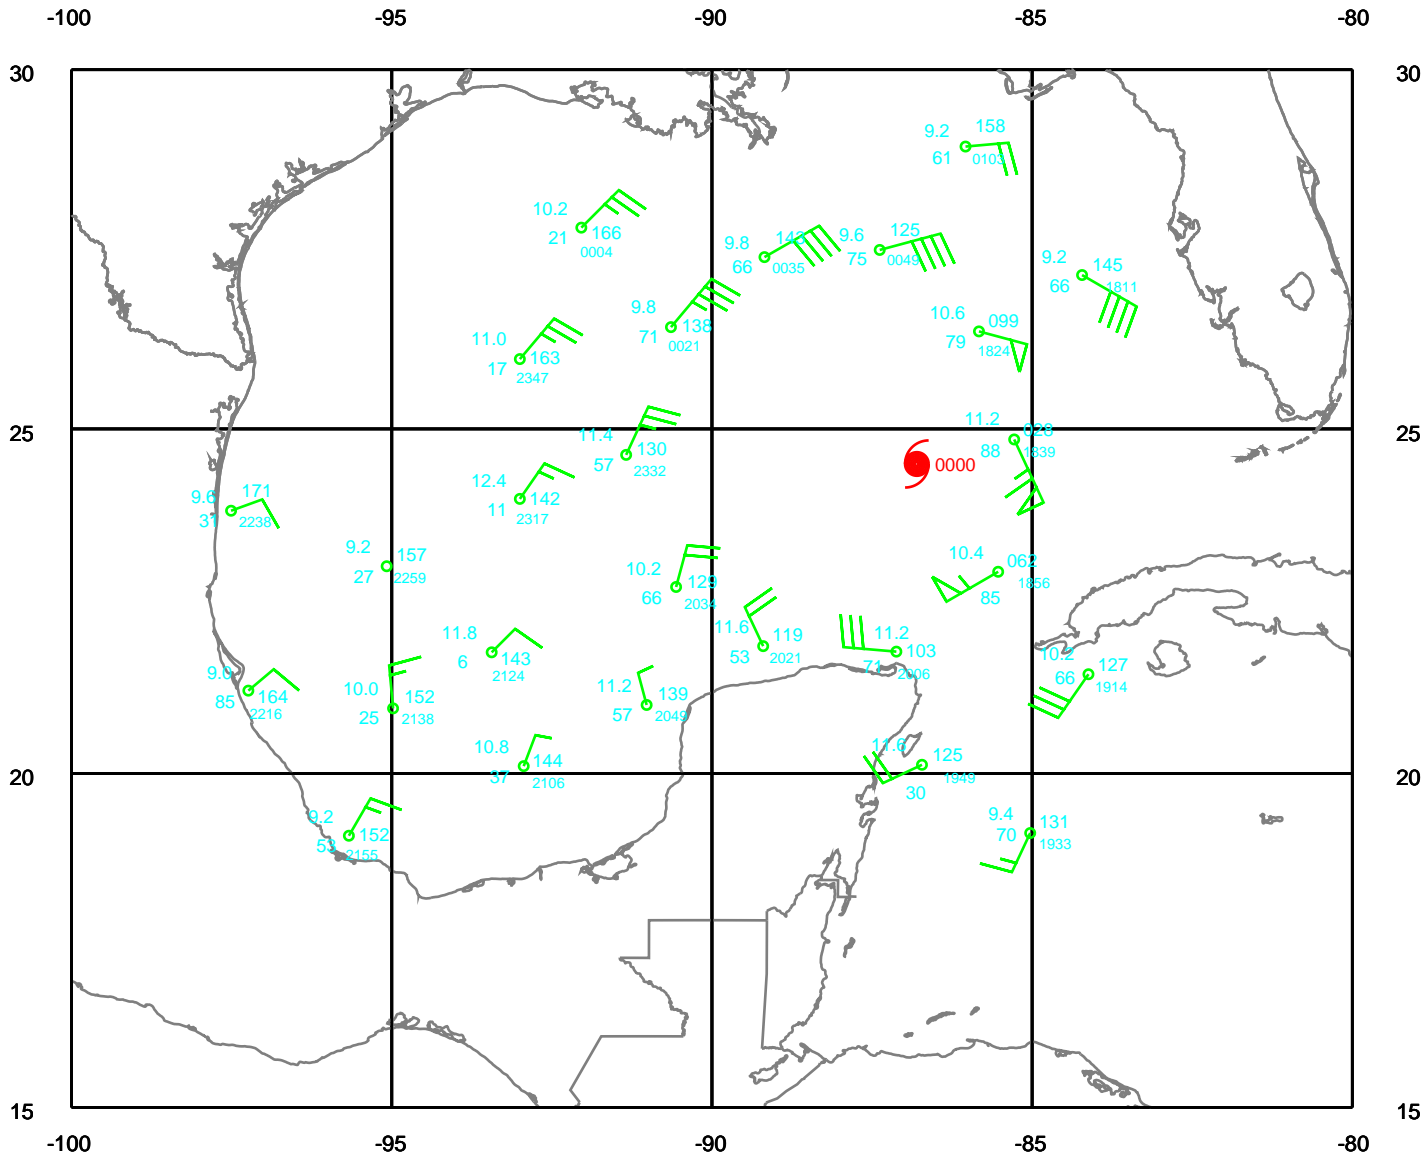

RITA

250 mb

Date: 050921
Time: 18-30 UTC

EARTH RELATIVE

RITA

300 mb

Date: 050921
Time: 18-30 UTC

EARTH RELATIVE

RITA

400 mb

Date: 050921
Time: 18-30 UTC

EARTH RELATIVE

RITA

500 mb

Date: 050921
Time: 18-30 UTC

EARTH RELATIVE

RITA

700 mb

Date: 050921
Time: 18-30 UTC

EARTH RELATIVE

RITA

850 mb

Date: 050921
Time: 18-30 UTC

EARTH RELATIVE

RITA

925 mb

Date: 050921
Time: 18-30 UTC

EARTH RELATIVE

RITA

Surface

Date: 050921
Time: 18-30 UTC

EARTH RELATIVE