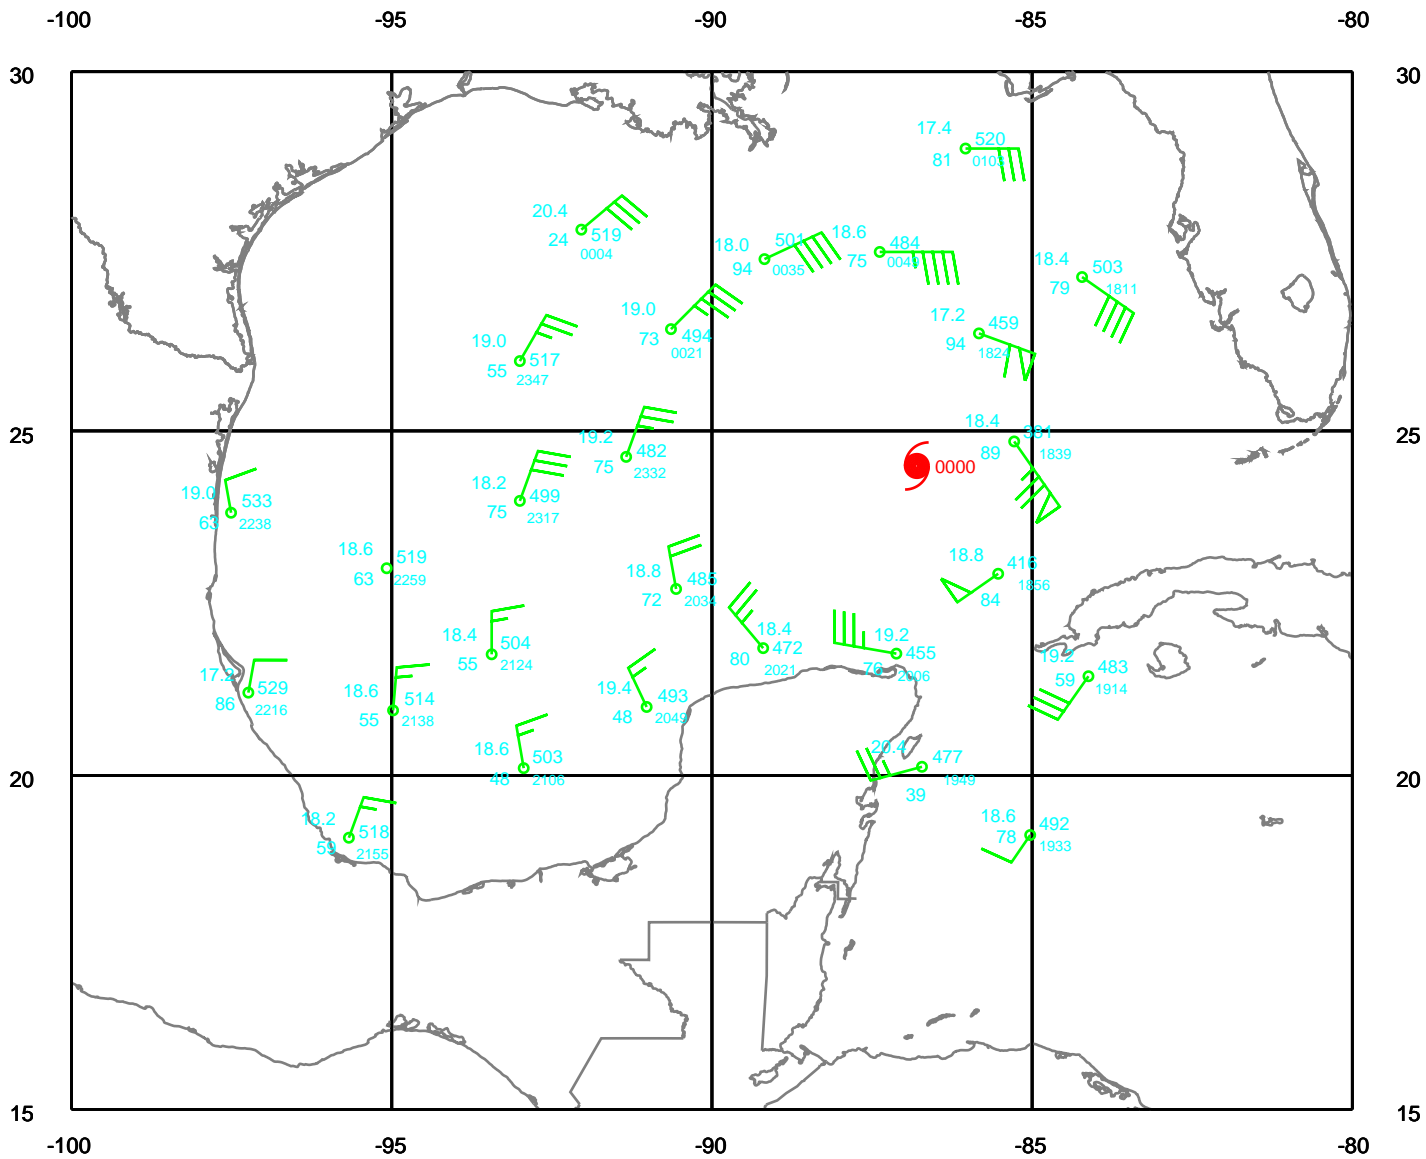

RITA

250 mb

Date: 050921
Time: 18-30 UTC

EARTH RELATIVE

RITA

300 mb

Date: 050921
Time: 18-30 UTC

EARTH RELATIVE

RITA

400 mb

Date: 050921
Time: 18-30 UTC

EARTH RELATIVE

RITA

500 mb

Date: 050921
Time: 18-30 UTC

EARTH RELATIVE

RITA

700 mb

Date: 050921
Time: 18-30 UTC

EARTH RELATIVE

RITA

850 mb

Date: 050921
Time: 18-30 UTC

EARTH RELATIVE

RITA

925 mb

Date: 050921
Time: 18-30 UTC

EARTH RELATIVE

RITA

Surface

Date: 050921
Time: 18-30 UTC

EARTH RELATIVE