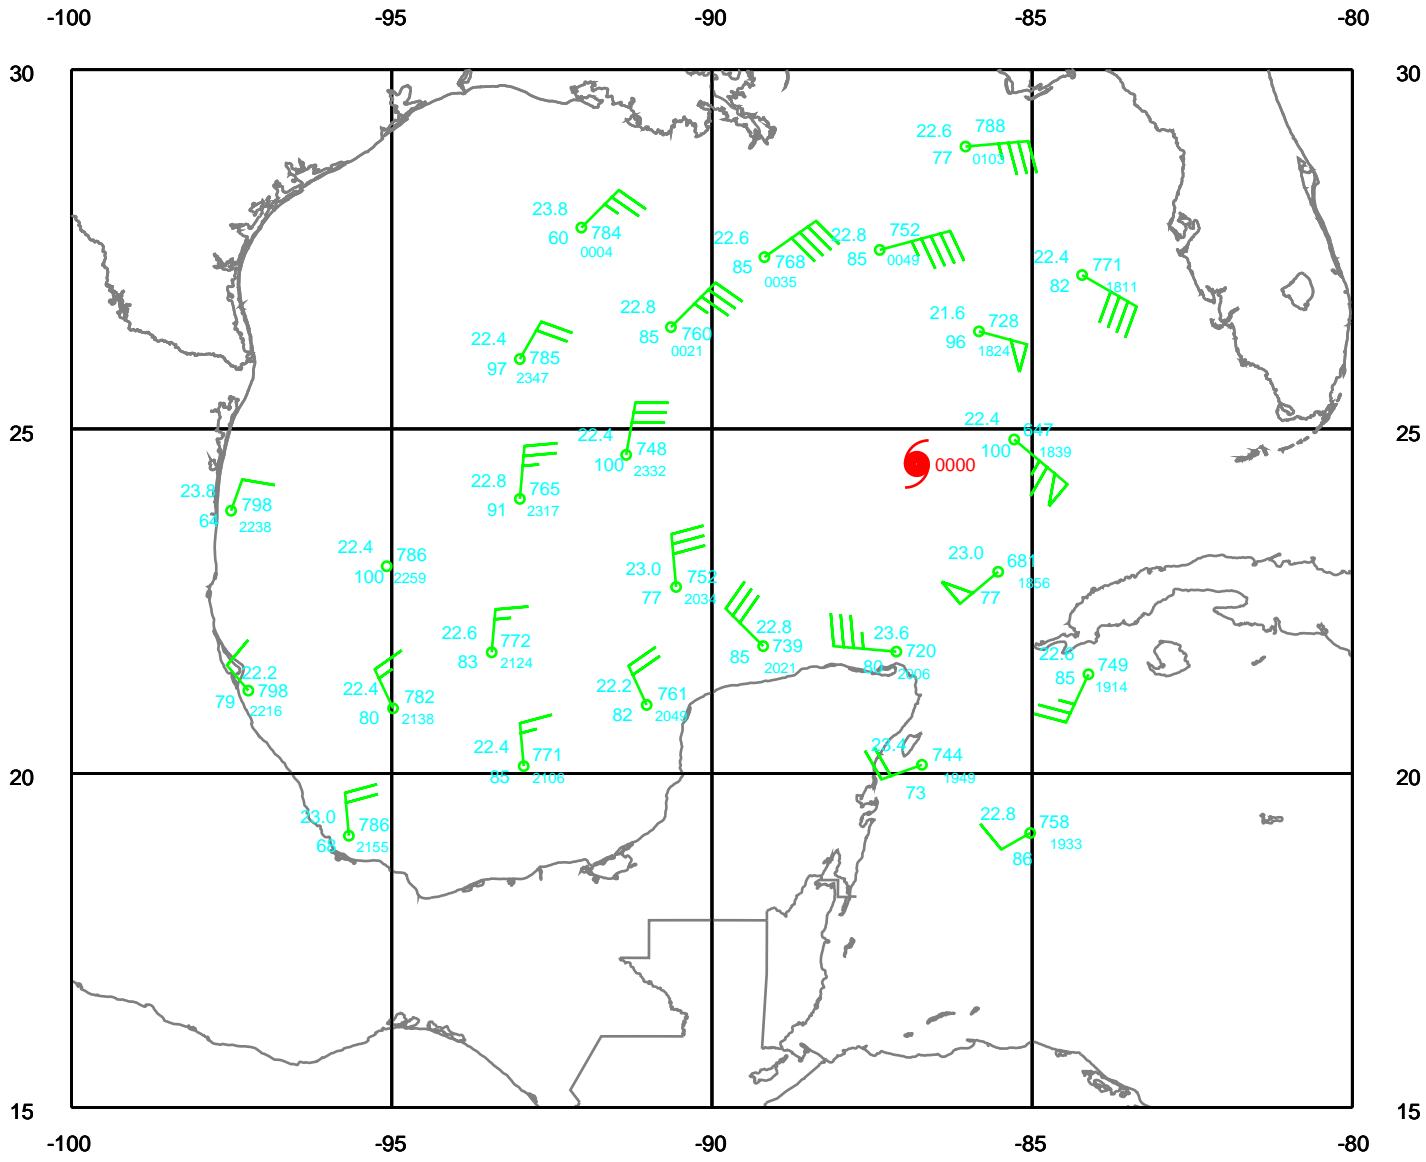

RITA

250 mb

Date: 050921
Time: 18-30 UTC

EARTH RELATIVE

RITA

300 mb

Date: 050921
Time: 18-30 UTC

EARTH RELATIVE

RITA

400 mb

Date: 050921
Time: 18-30 UTC

EARTH RELATIVE

RITA

500 mb

Date: 050921
Time: 18-30 UTC

EARTH RELATIVE

RITA

700 mb

Date: 050921
Time: 18-30 UTC

EARTH RELATIVE

RITA

850 mb

Date: 050921
Time: 18-30 UTC

EARTH RELATIVE

RITA

925 mb

Date: 050921
Time: 18-30 UTC

EARTH RELATIVE

RITA

Surface

Date: 050921
Time: 18-30 UTC

EARTH RELATIVE