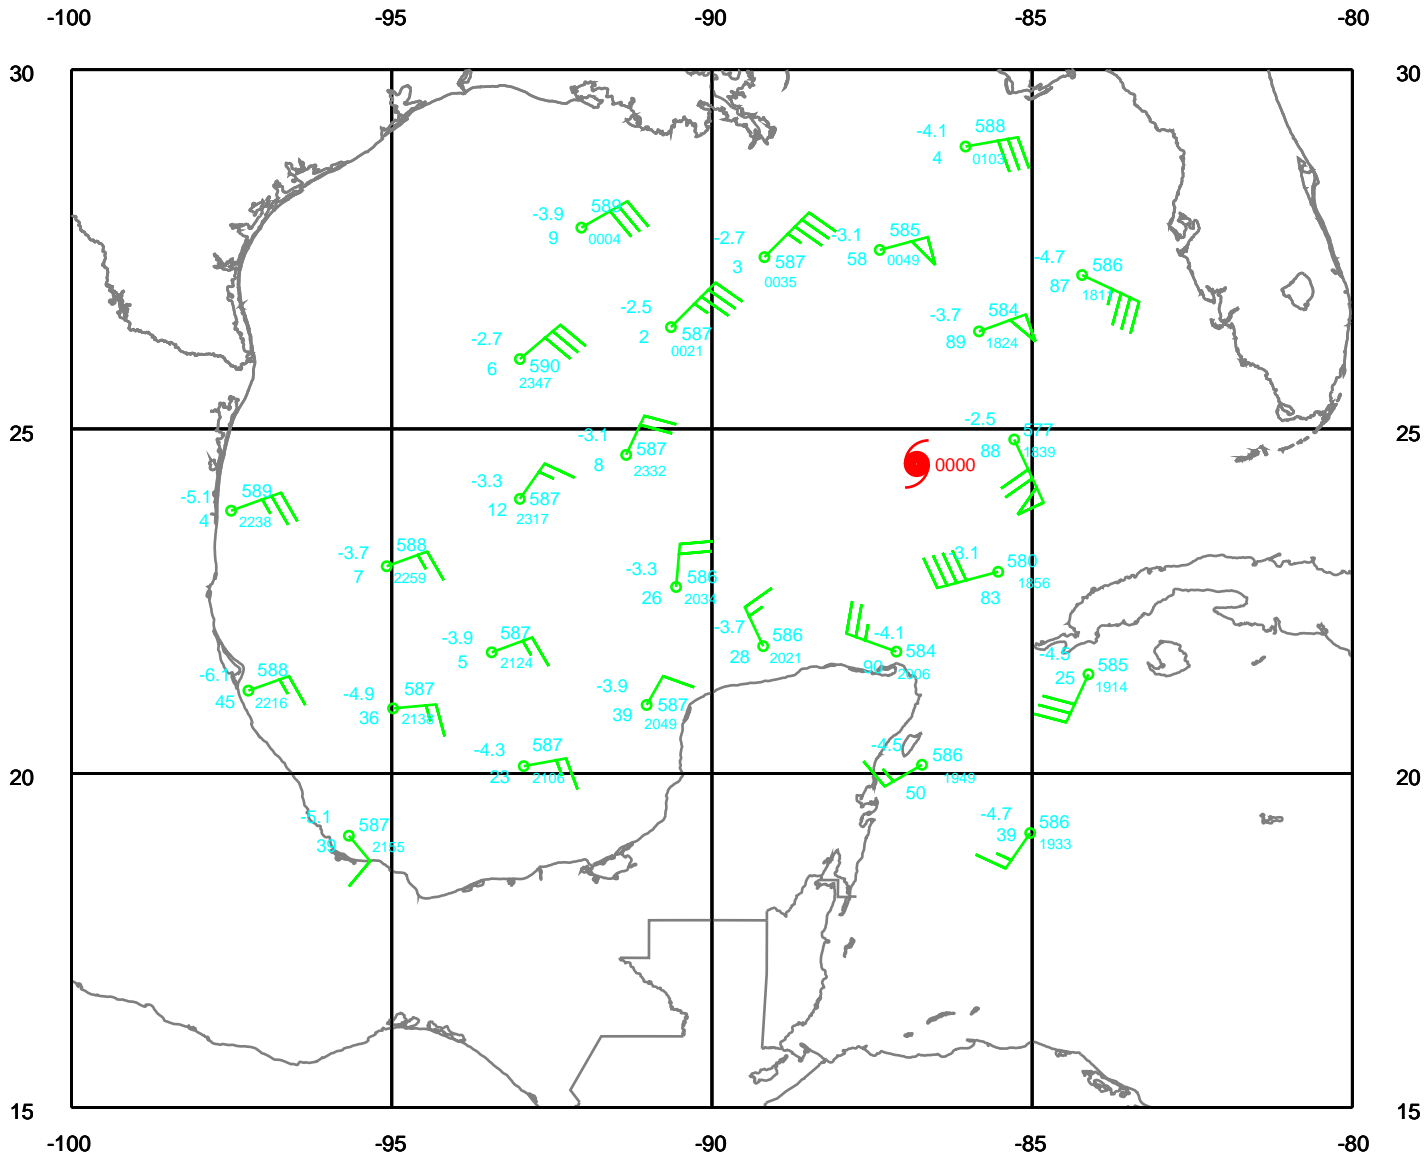

RITA

250 mb

Date: 050921
Time: 18-30 UTC

EARTH RELATIVE

RITA

300 mb

Date: 050921
Time: 18-30 UTC

EARTH RELATIVE

RITA

400 mb

Date: 050921
Time: 18-30 UTC

EARTH RELATIVE

RITA

500 mb

Date: 050921
Time: 18-30 UTC

EARTH RELATIVE

RITA

700 mb

Date: 050921
Time: 18-30 UTC

EARTH RELATIVE

RITA

850 mb

Date: 050921
Time: 18-30 UTC

EARTH RELATIVE

RITA

925 mb

Date: 050921
Time: 18-30 UTC

EARTH RELATIVE

RITA

Surface

Date: 050921
Time: 18-30 UTC

EARTH RELATIVE