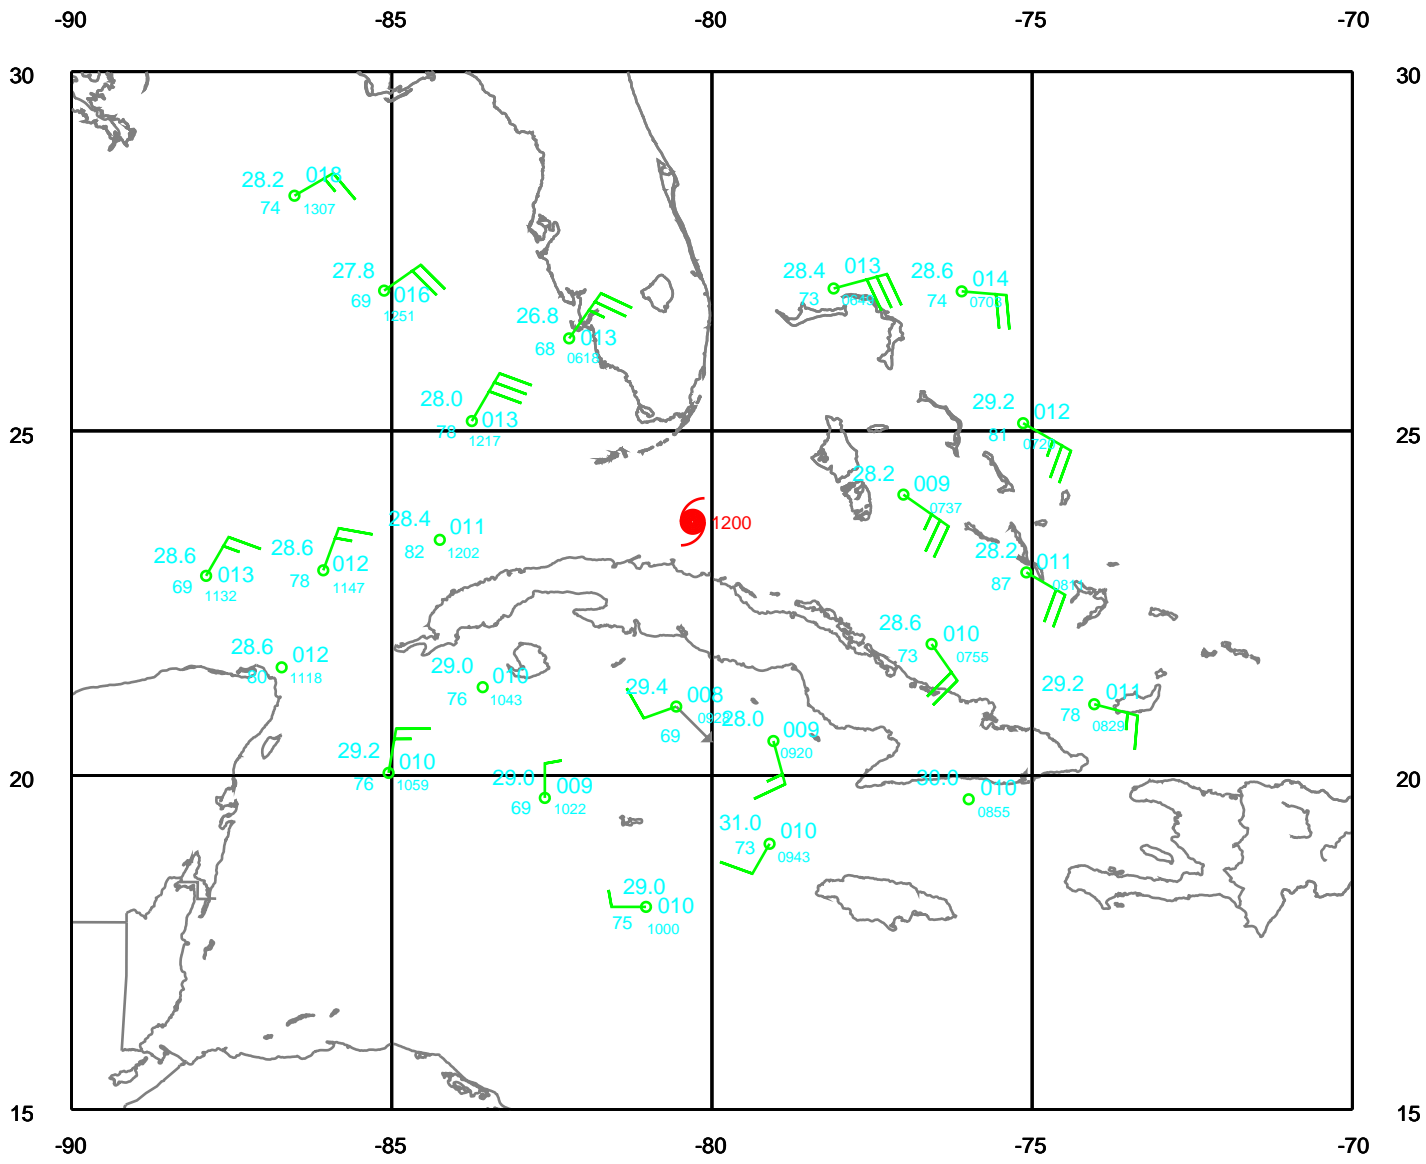

RITA

400 mb

Date: 050920  
Time: 06-18 UTC

EARTH RELATIVE

RITA

500 mb

Date: 050920  
Time: 06-18 UTC

EARTH RELATIVE

# RITA

700 mb

Date: 050920  
Time: 06-18 UTC

EARTH RELATIVE

# RITA

850 mb

Date: 050920

Time: 06-18 UTC

EARTH RELATIVE

RITA

925 mb

Date: 050920  
Time: 06-18 UTC

EARTH RELATIVE

RITA

Surface

Date: 050920  
Time: 06-18 UTC

EARTH RELATIVE