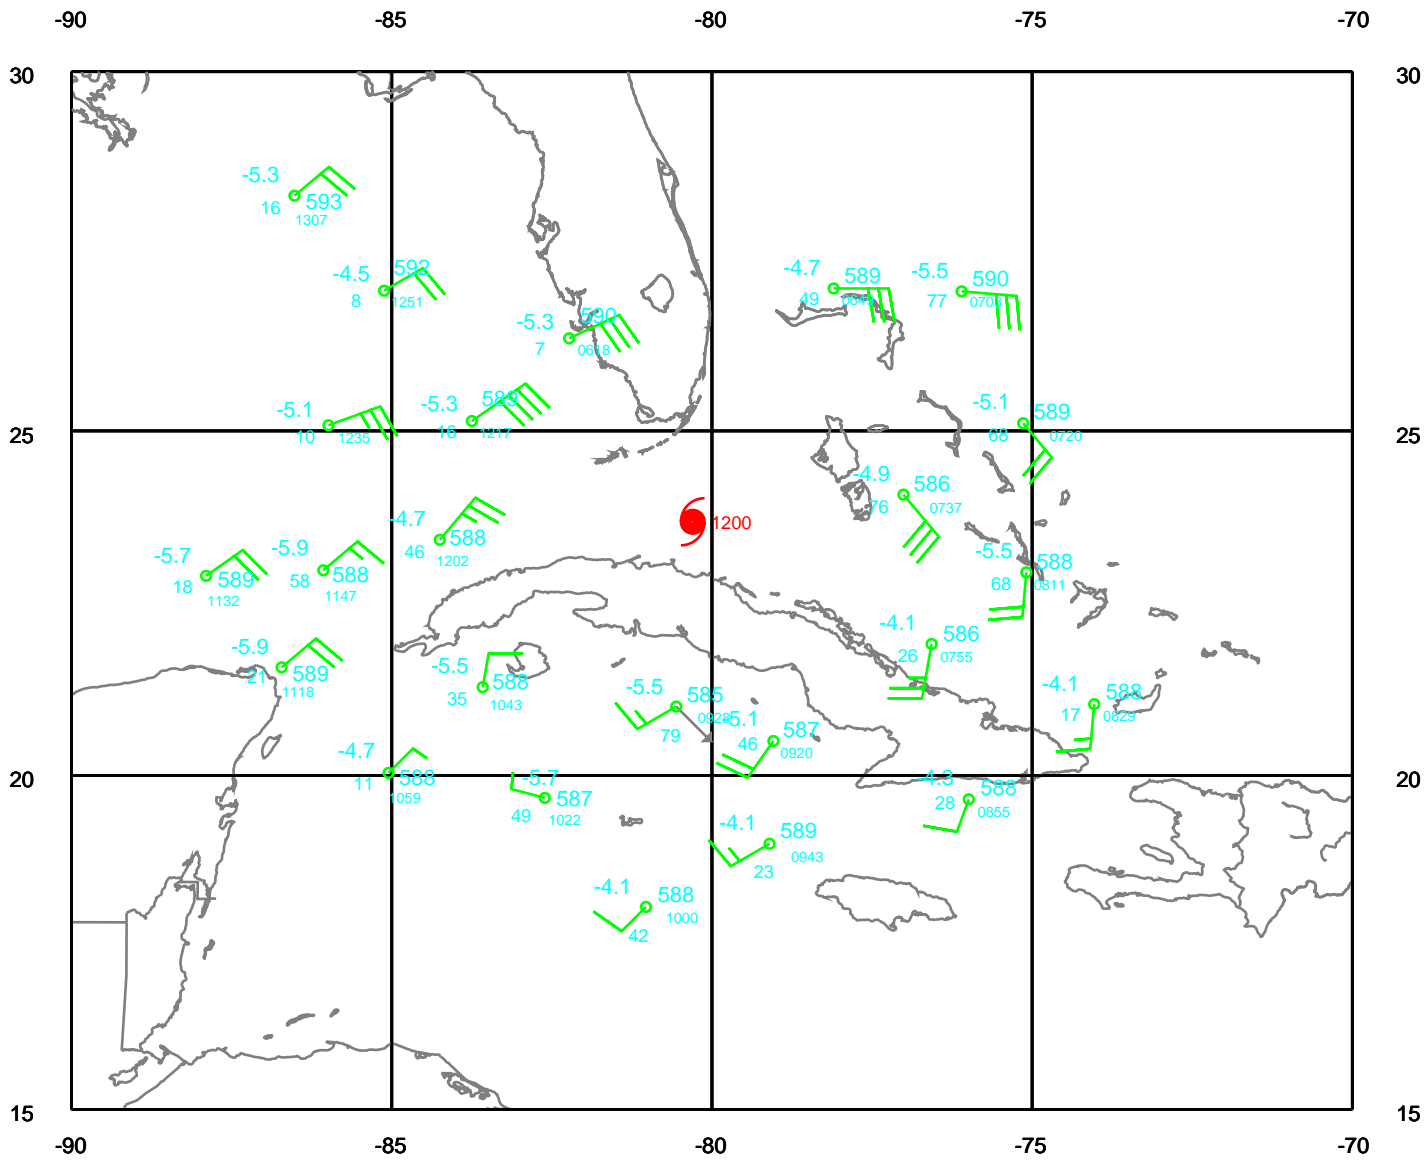

RITA

500 mb

Date: 050920
Time: 06-18 UTC

EARTH RELATIVE