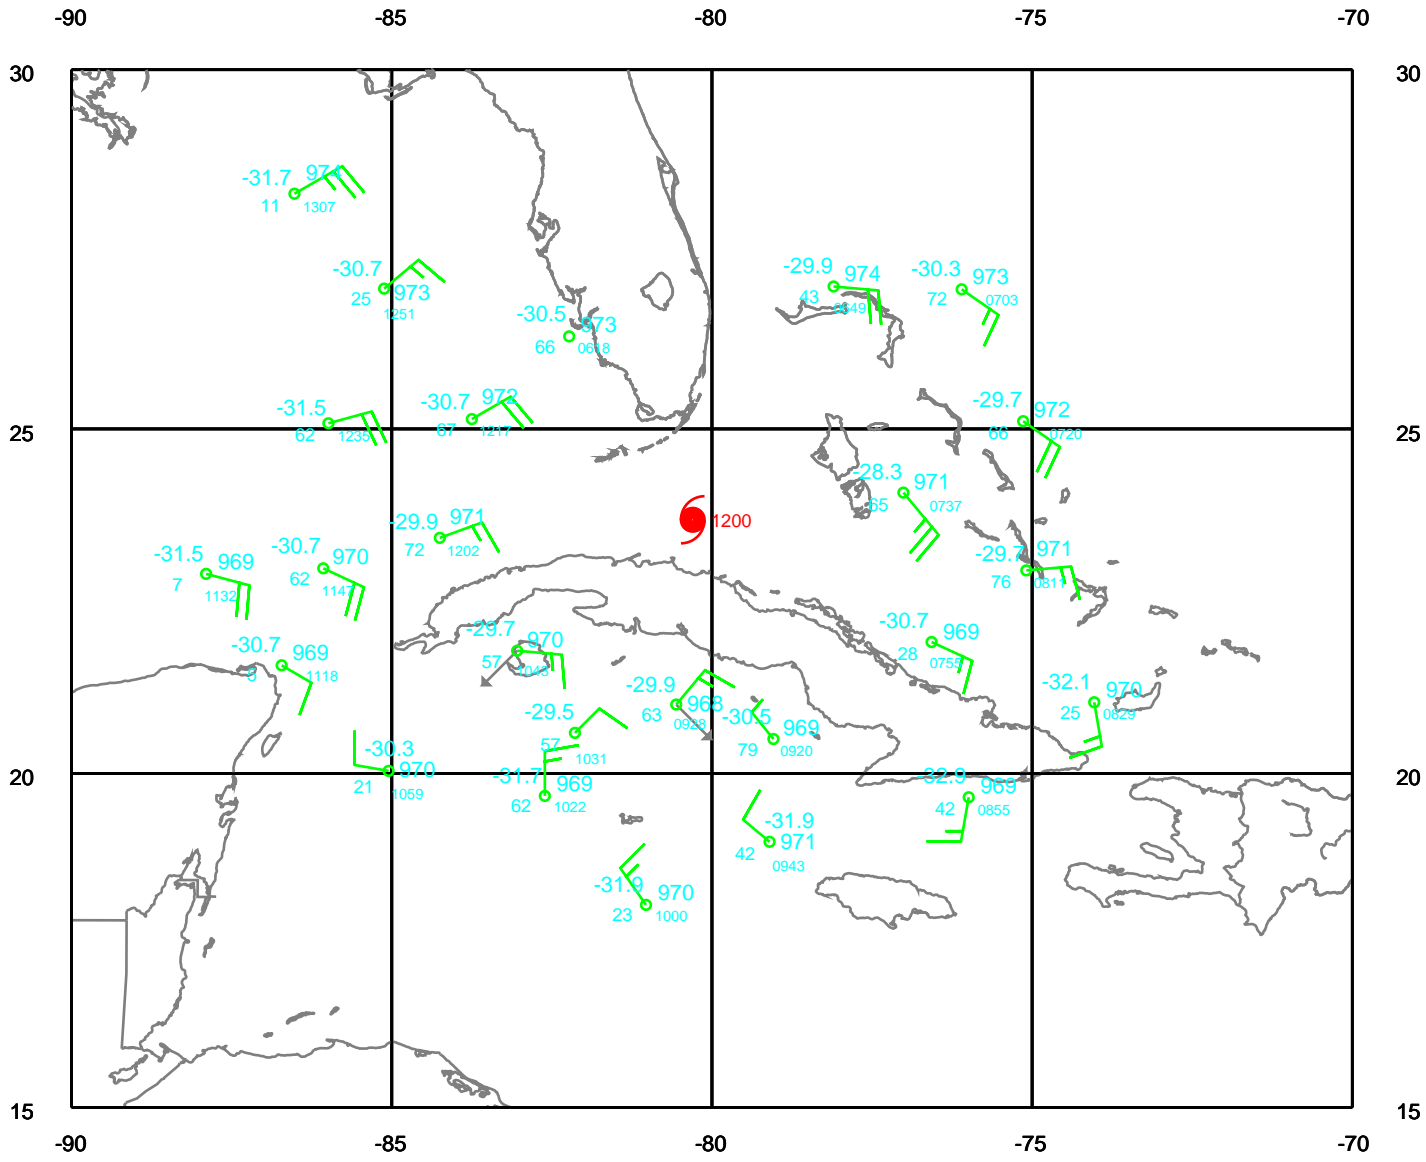

# RITA

200 mb

Date: 050920  
Time: 06-18 UTC

EARTH RELATIVE

# RITA

250 mb

Date: 050920  
Time: 06-18 UTC

EARTH RELATIVE

RITA

300 mb

Date: 050920  
Time: 06-18 UTC

EARTH RELATIVE

# RITA

850 mb

Date: 050920

Time: 06-18 UTC

EARTH RELATIVE

RITA

925 mb

Date: 050920  
Time: 06-18 UTC

EARTH RELATIVE

RITA

Surface

Date: 050920  
Time: 06-18 UTC

EARTH RELATIVE