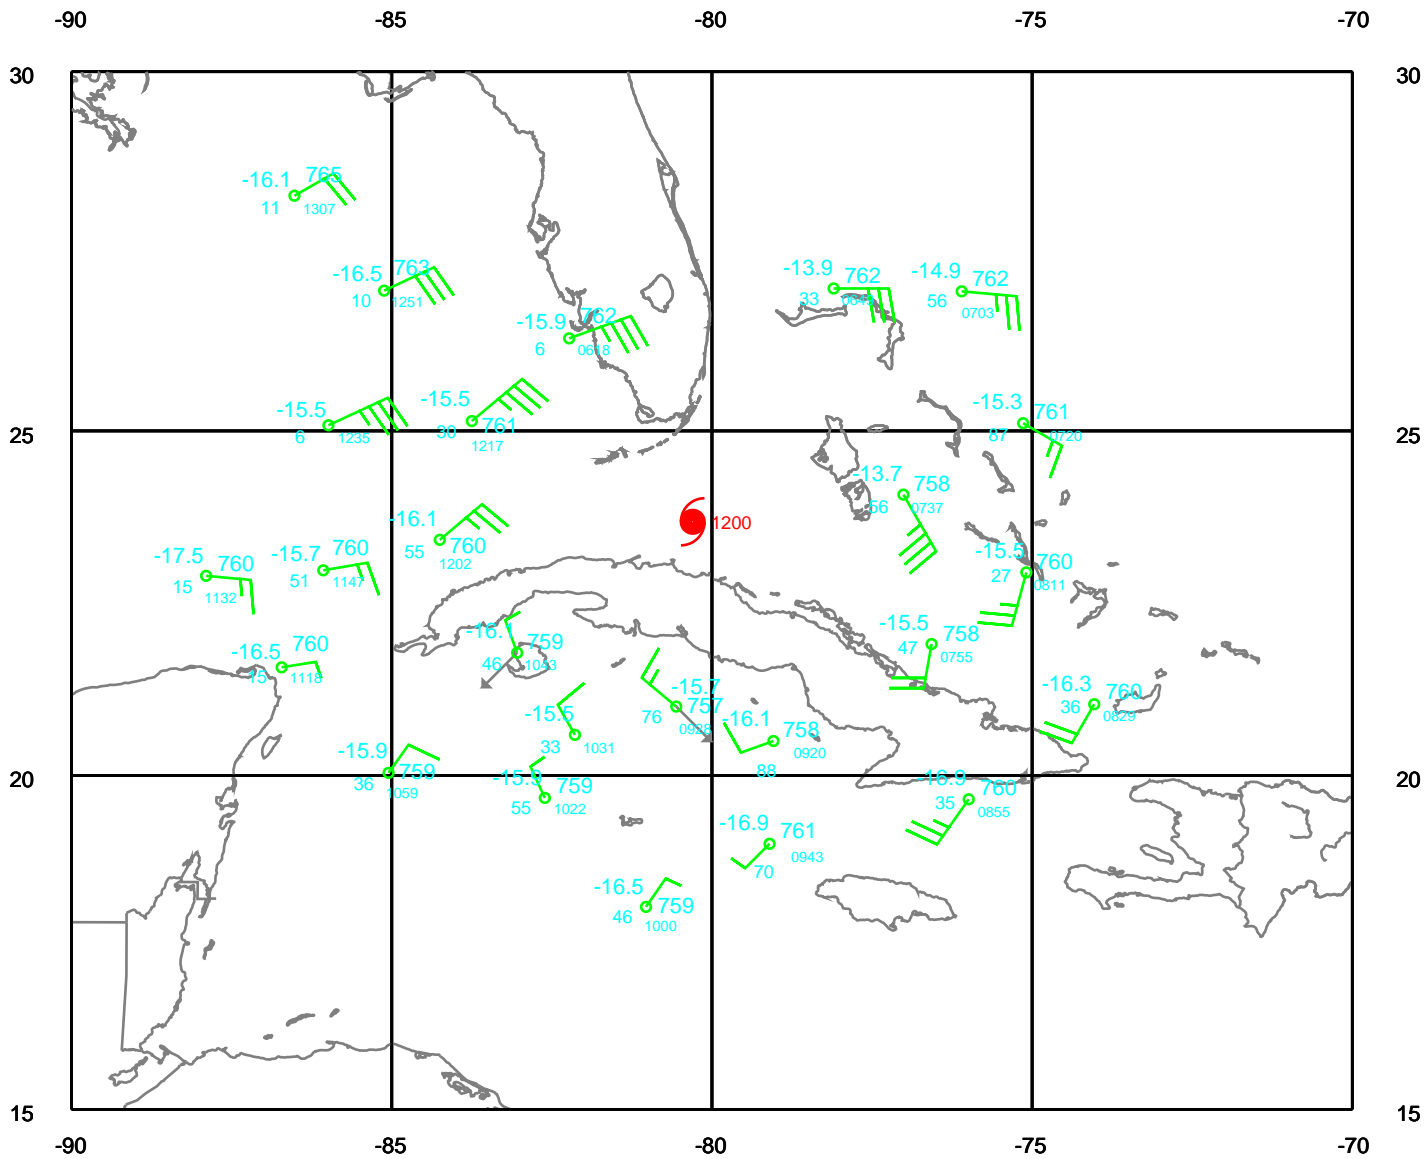

# RITA

250 mb

Date: 050920  
Time: 06-18 UTC

EARTH RELATIVE

RITA

300 mb

Date: 050920  
Time: 06-18 UTC

EARTH RELATIVE

# RITA

700 mb

Date: 050920  
Time: 06-18 UTC

EARTH RELATIVE

# RITA

850 mb

Date: 050920

Time: 06-18 UTC

EARTH RELATIVE

RITA

925 mb

Date: 050920  
Time: 06-18 UTC

EARTH RELATIVE

RITA

Surface

Date: 050920  
Time: 06-18 UTC

EARTH RELATIVE