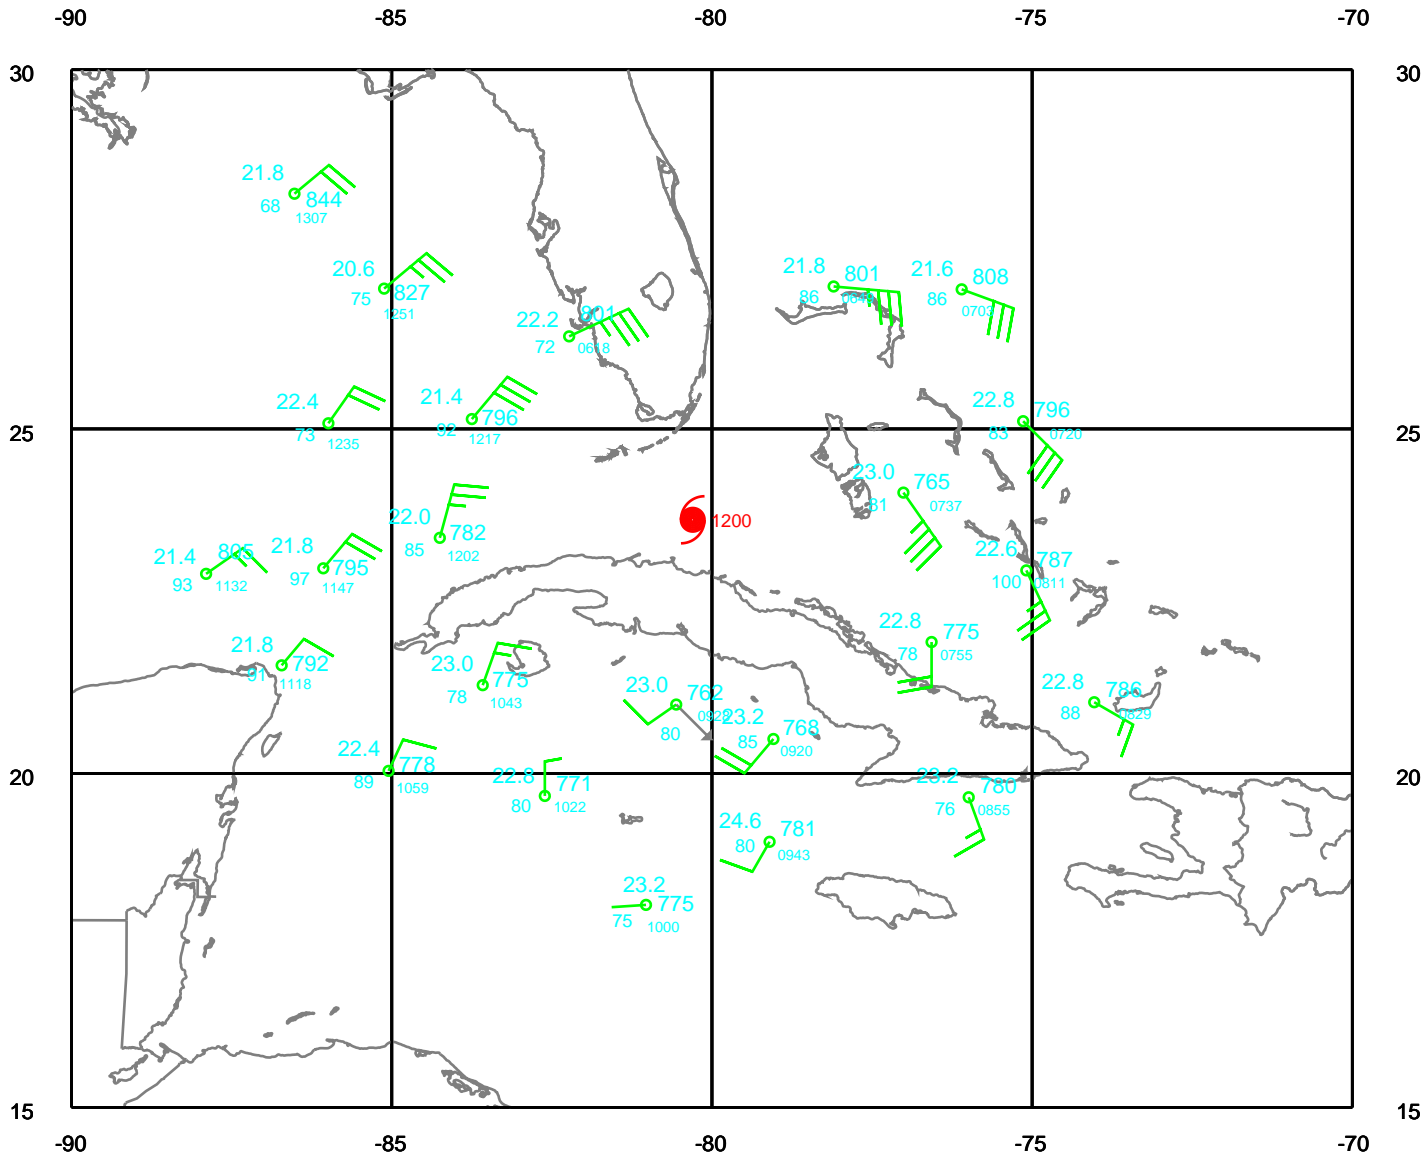

RITA

400 mb

Date: 050920  
Time: 06-18 UTC

EARTH RELATIVE

RITA

500 mb

Date: 050920  
Time: 06-18 UTC

EARTH RELATIVE

# RITA

700 mb

Date: 050920  
Time: 06-18 UTC

EARTH RELATIVE

# RITA

850 mb

Date: 050920

Time: 06-18 UTC

EARTH RELATIVE

RITA

925 mb

Date: 050920  
Time: 06-18 UTC

EARTH RELATIVE

RITA

Surface

Date: 050920  
Time: 06-18 UTC

EARTH RELATIVE