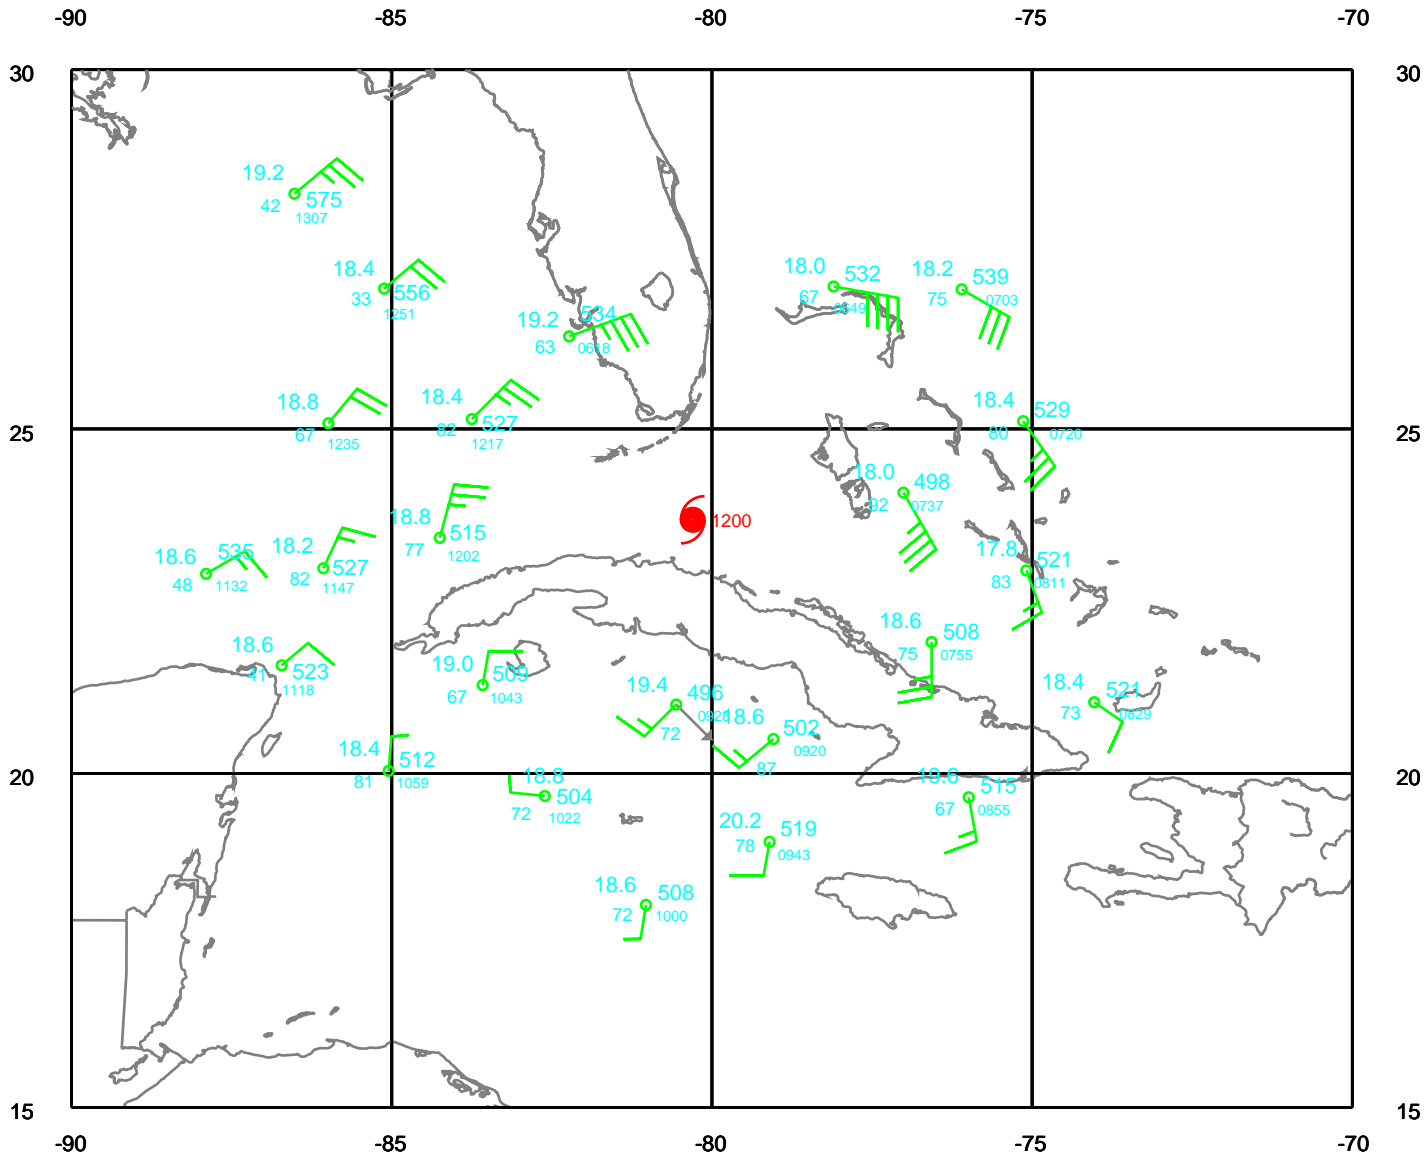

RITA

400 mb

Date: 050920  
Time: 06-18 UTC

EARTH RELATIVE

RITA

500 mb

Date: 050920  
Time: 06-18 UTC

EARTH RELATIVE

# RITA

700 mb

Date: 050920  
Time: 06-18 UTC

EARTH RELATIVE

# RITA

850 mb

Date: 050920

Time: 06-18 UTC

EARTH RELATIVE

RITA

925 mb

Date: 050920  
Time: 06-18 UTC

EARTH RELATIVE

RITA

Surface

Date: 050920  
Time: 06-18 UTC

EARTH RELATIVE