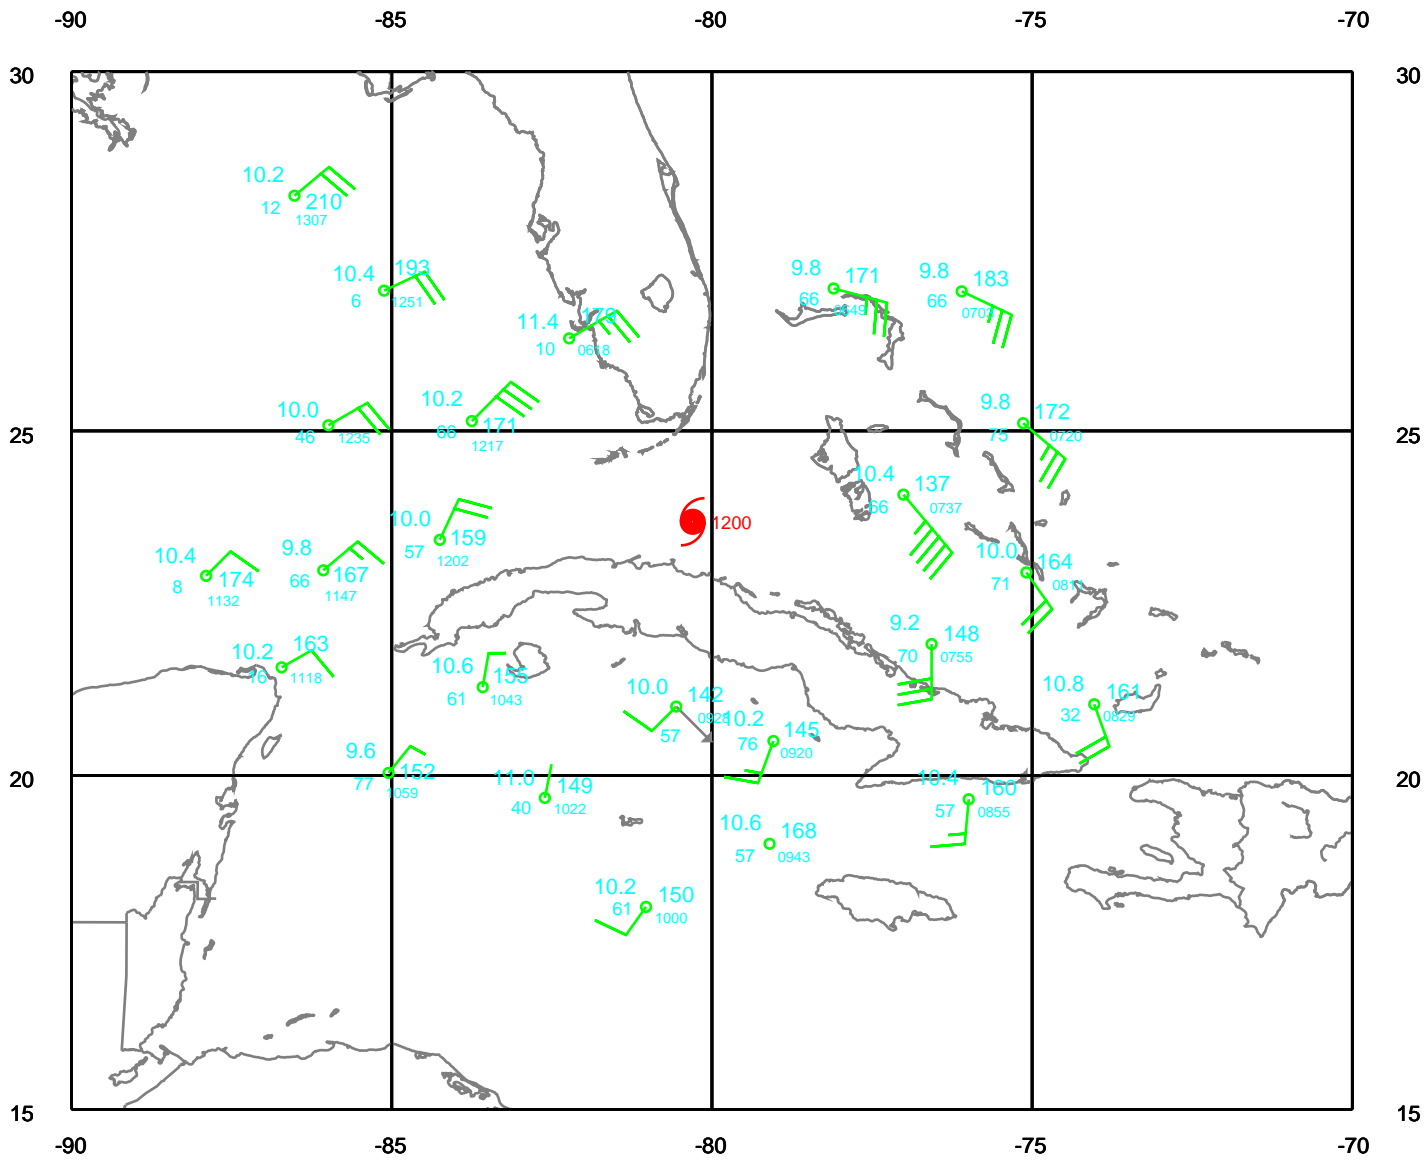

RITA

400 mb

Date: 050920  
Time: 06-18 UTC

EARTH RELATIVE

RITA

500 mb

Date: 050920  
Time: 06-18 UTC

EARTH RELATIVE

# RITA

700 mb

Date: 050920  
Time: 06-18 UTC

EARTH RELATIVE

# RITA

850 mb

Date: 050920

Time: 06-18 UTC

EARTH RELATIVE

RITA

925 mb

Date: 050920  
Time: 06-18 UTC

EARTH RELATIVE

RITA

Surface

Date: 050920  
Time: 06-18 UTC

EARTH RELATIVE