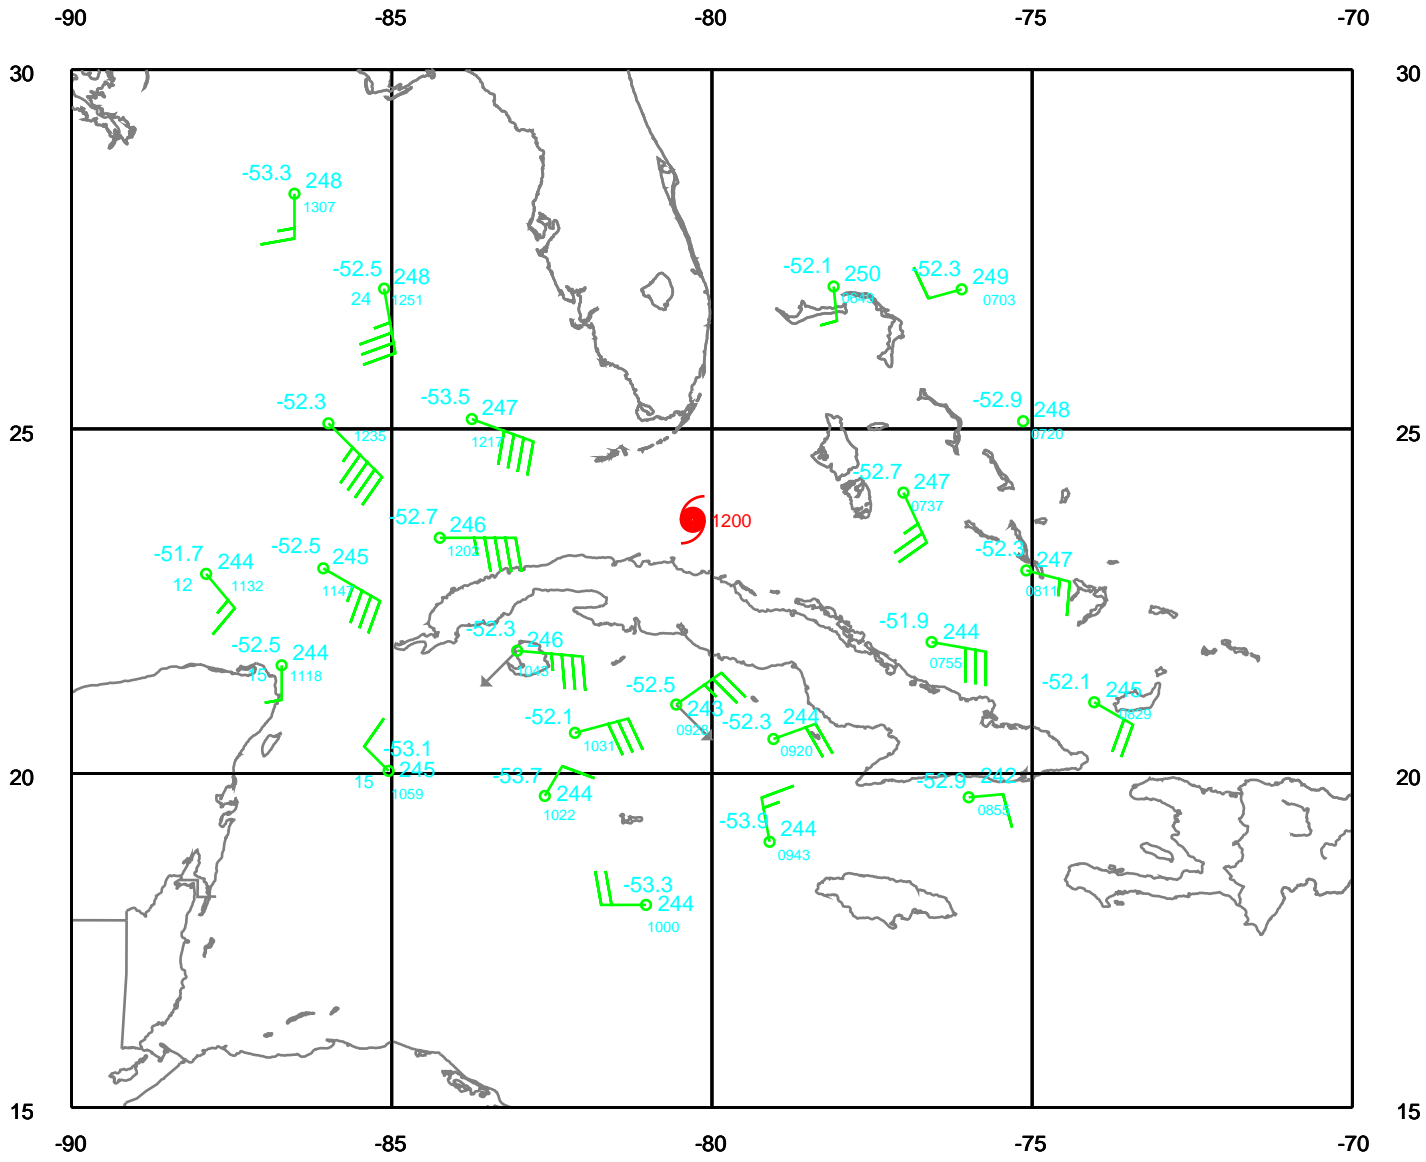

# RITA

200 mb

Date: 050920  
Time: 06-18 UTC

EARTH RELATIVE

# RITA

700 mb

Date: 050920  
Time: 06-18 UTC

EARTH RELATIVE

# RITA

850 mb

Date: 050920

Time: 06-18 UTC

EARTH RELATIVE

RITA

925 mb

Date: 050920  
Time: 06-18 UTC

EARTH RELATIVE

RITA

Surface

Date: 050920  
Time: 06-18 UTC

EARTH RELATIVE