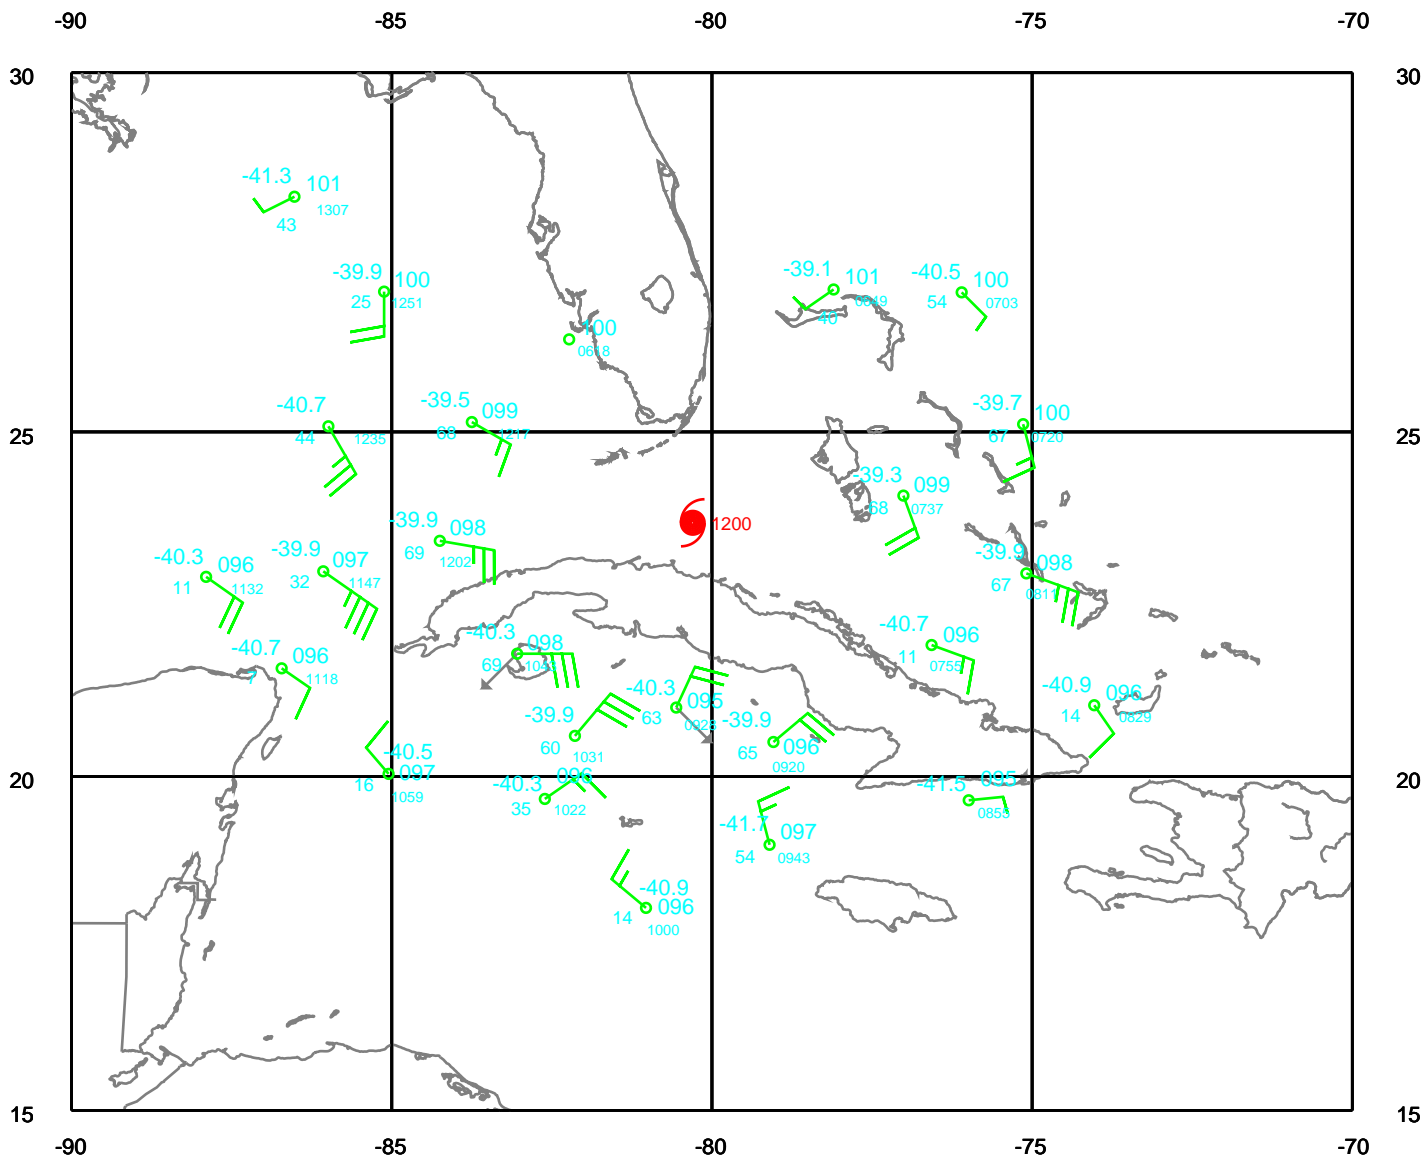

# RITA

200 mb

Date: 050920  
Time: 06-18 UTC

EARTH RELATIVE

# RITA

700 mb

Date: 050920  
Time: 06-18 UTC

EARTH RELATIVE

# RITA

850 mb

Date: 050920

Time: 06-18 UTC

EARTH RELATIVE

RITA

925 mb

Date: 050920  
Time: 06-18 UTC

EARTH RELATIVE

RITA

Surface

Date: 050920  
Time: 06-18 UTC

EARTH RELATIVE