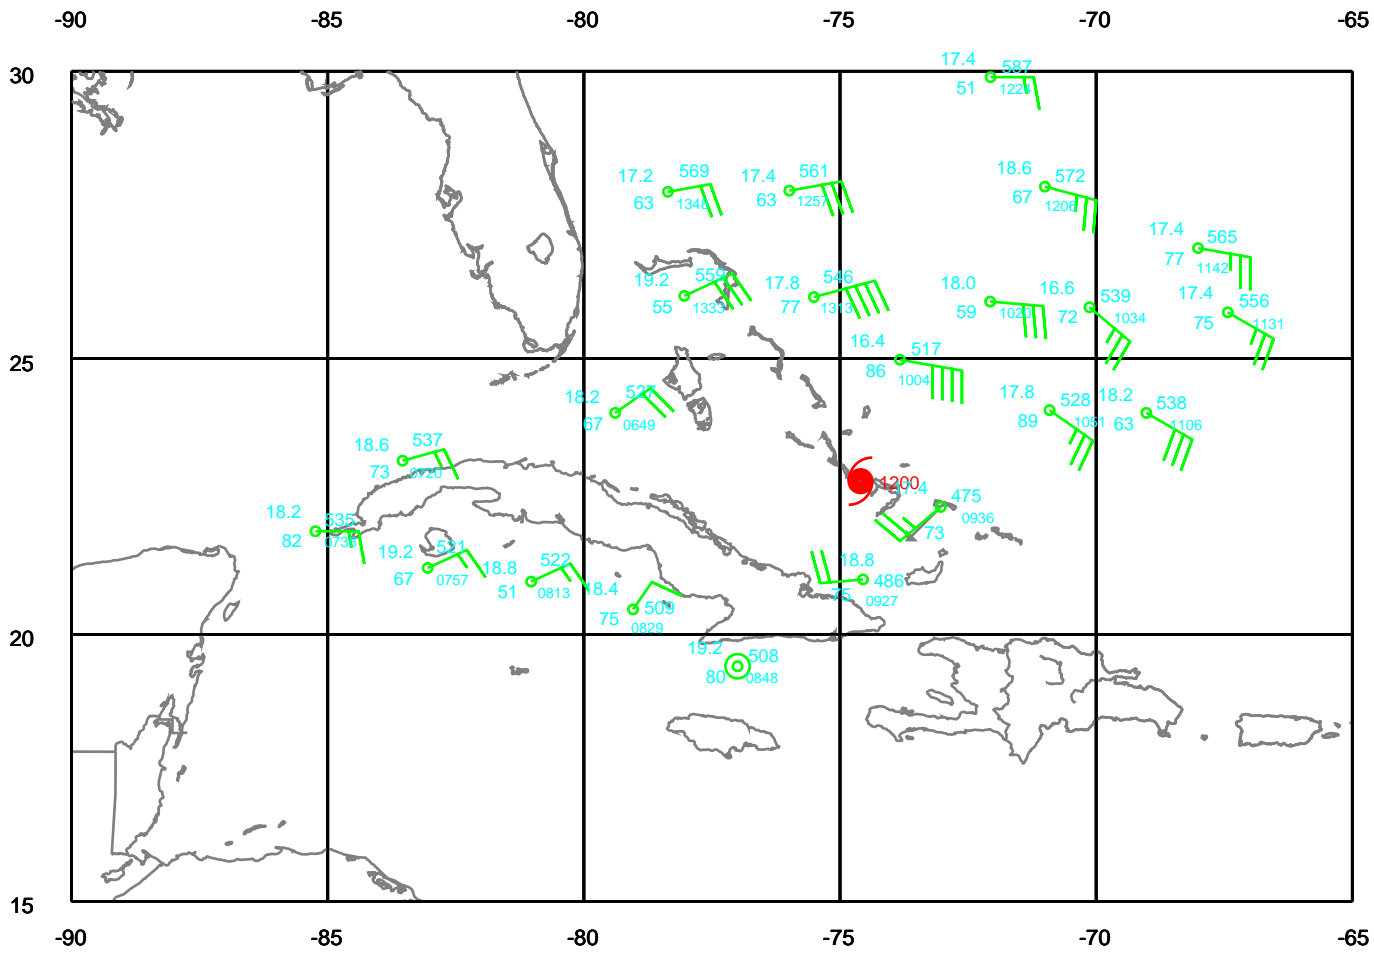

EARTH RELATIVE

RITA

250 mb

Date: 050919
Time: 06-18 UTC

EARTH RELATIVE

RITA

300 mb

Date: 050919
Time: 06-18 UTC

EARTH RELATIVE

RITA

400 mb

Date: 050919
Time: 06-18 UTC

EARTH RELATIVE

RITA

500 mb

Date: 050919
Time: 06-18 UTC

EARTH RELATIVE

RITA

700 mb

Date: 050919
Time: 06-18 UTC

EARTH RELATIVE

RITA

850 mb

Date: 050919
Time: 06-18 UTC

EARTH RELATIVE

RITA

925 mb

Date: 050919
Time: 06-18 UTC

EARTH RELATIVE

RITA

Surface

Date: 050919
Time: 06-18 UTC