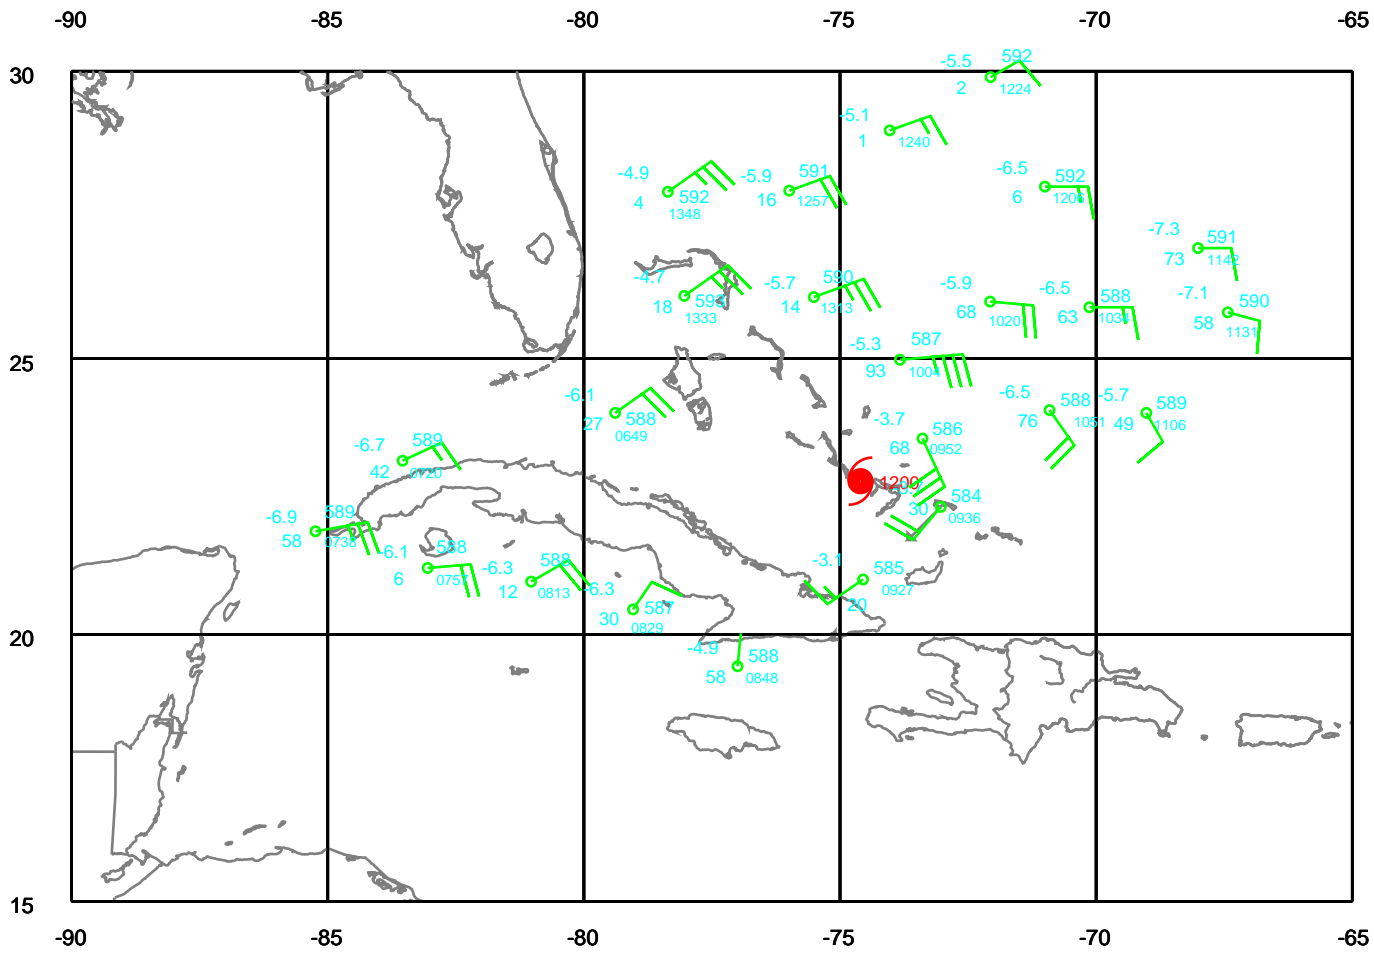

EARTH RELATIVE

RITA

250 mb

Date: 050919
Time: 06-18 UTC

EARTH RELATIVE

RITA

300 mb

Date: 050919
Time: 06-18 UTC

EARTH RELATIVE

RITA

400 mb

Date: 050919
Time: 06-18 UTC

EARTH RELATIVE

RITA

500 mb

Date: 050919
Time: 06-18 UTC

EARTH RELATIVE

RITA

700 mb

Date: 050919
Time: 06-18 UTC

EARTH RELATIVE

RITA

850 mb

Date: 050919
Time: 06-18 UTC

EARTH RELATIVE

RITA

925 mb

Date: 050919
Time: 06-18 UTC

EARTH RELATIVE

RITA

Surface

Date: 050919
Time: 06-18 UTC