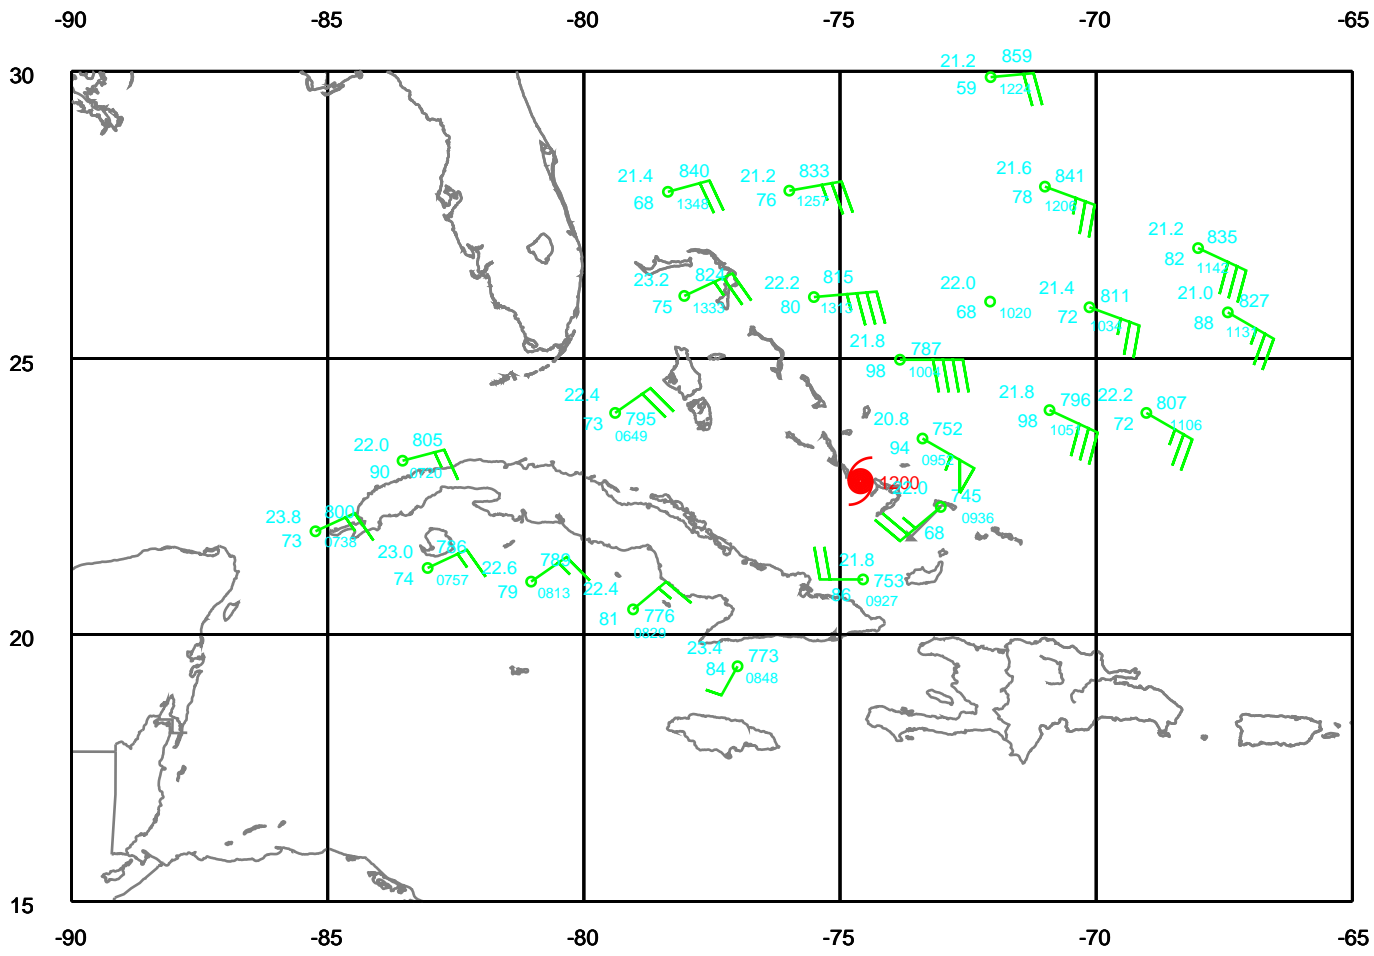

EARTH RELATIVE

RITA

250 mb

Date: 050919
Time: 06-18 UTC

EARTH RELATIVE

RITA

300 mb

Date: 050919
Time: 06-18 UTC

EARTH RELATIVE

RITA

400 mb

Date: 050919
Time: 06-18 UTC

EARTH RELATIVE

RITA

500 mb

Date: 050919
Time: 06-18 UTC

EARTH RELATIVE

RITA

700 mb

Date: 050919
Time: 06-18 UTC

EARTH RELATIVE

RITA

850 mb

Date: 050919
Time: 06-18 UTC

EARTH RELATIVE

RITA

925 mb

Date: 050919
Time: 06-18 UTC

EARTH RELATIVE

RITA

Surface

Date: 050919
Time: 06-18 UTC