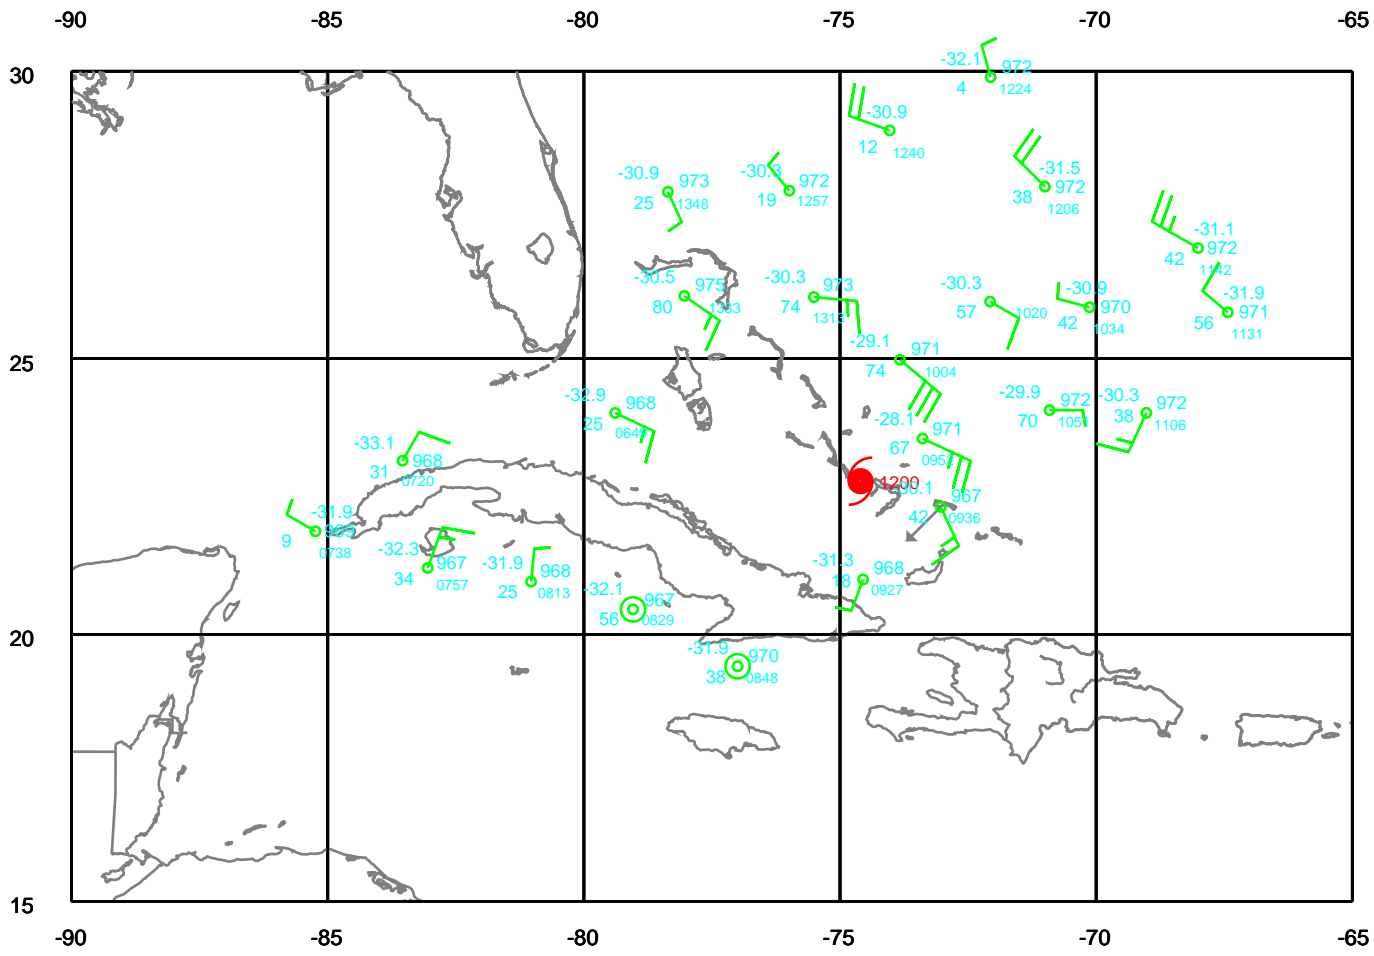

EARTH RELATIVE

RITA

250 mb

Date: 050919
Time: 06-18 UTC

EARTH RELATIVE

RITA

300 mb

Date: 050919
Time: 06-18 UTC

EARTH RELATIVE

RITA

400 mb

Date: 050919
Time: 06-18 UTC

EARTH RELATIVE

RITA

500 mb

Date: 050919
Time: 06-18 UTC

EARTH RELATIVE

RITA

700 mb

Date: 050919
Time: 06-18 UTC

EARTH RELATIVE

RITA

850 mb

Date: 050919
Time: 06-18 UTC

EARTH RELATIVE

RITA

925 mb

Date: 050919
Time: 06-18 UTC

EARTH RELATIVE

RITA

Surface

Date: 050919
Time: 06-18 UTC