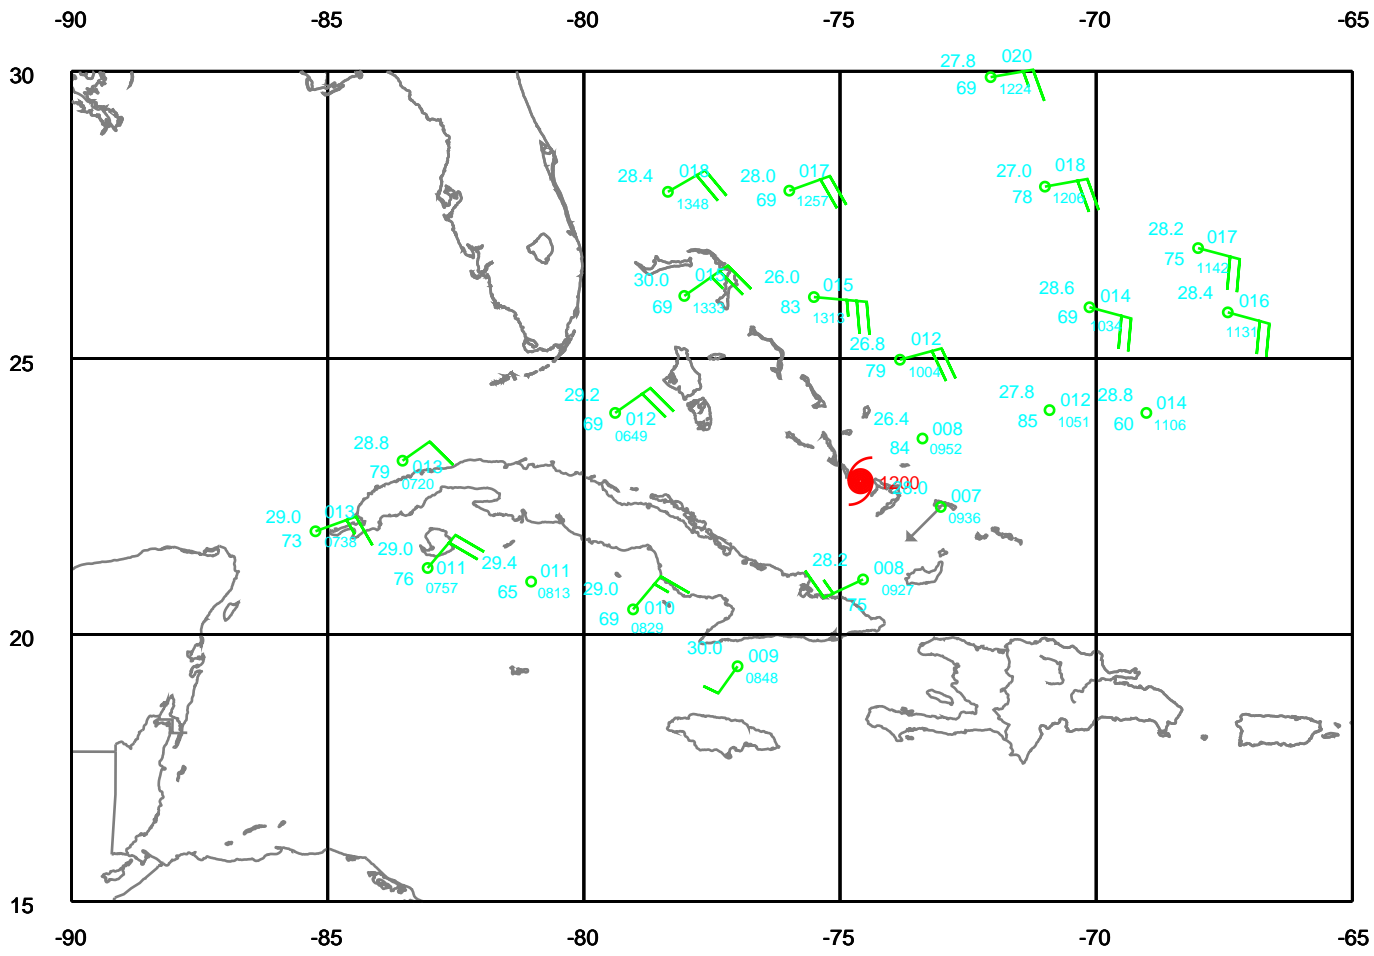

EARTH RELATIVE

RITA

400 mb

Date: 050919
Time: 06-18 UTC

EARTH RELATIVE

RITA

500 mb

Date: 050919
Time: 06-18 UTC

EARTH RELATIVE

RITA

700 mb

Date: 050919
Time: 06-18 UTC

EARTH RELATIVE

RITA

850 mb

Date: 050919
Time: 06-18 UTC

EARTH RELATIVE

RITA

925 mb

Date: 050919
Time: 06-18 UTC

EARTH RELATIVE

RITA

Surface

Date: 050919
Time: 06-18 UTC

EARTH RELATIVE