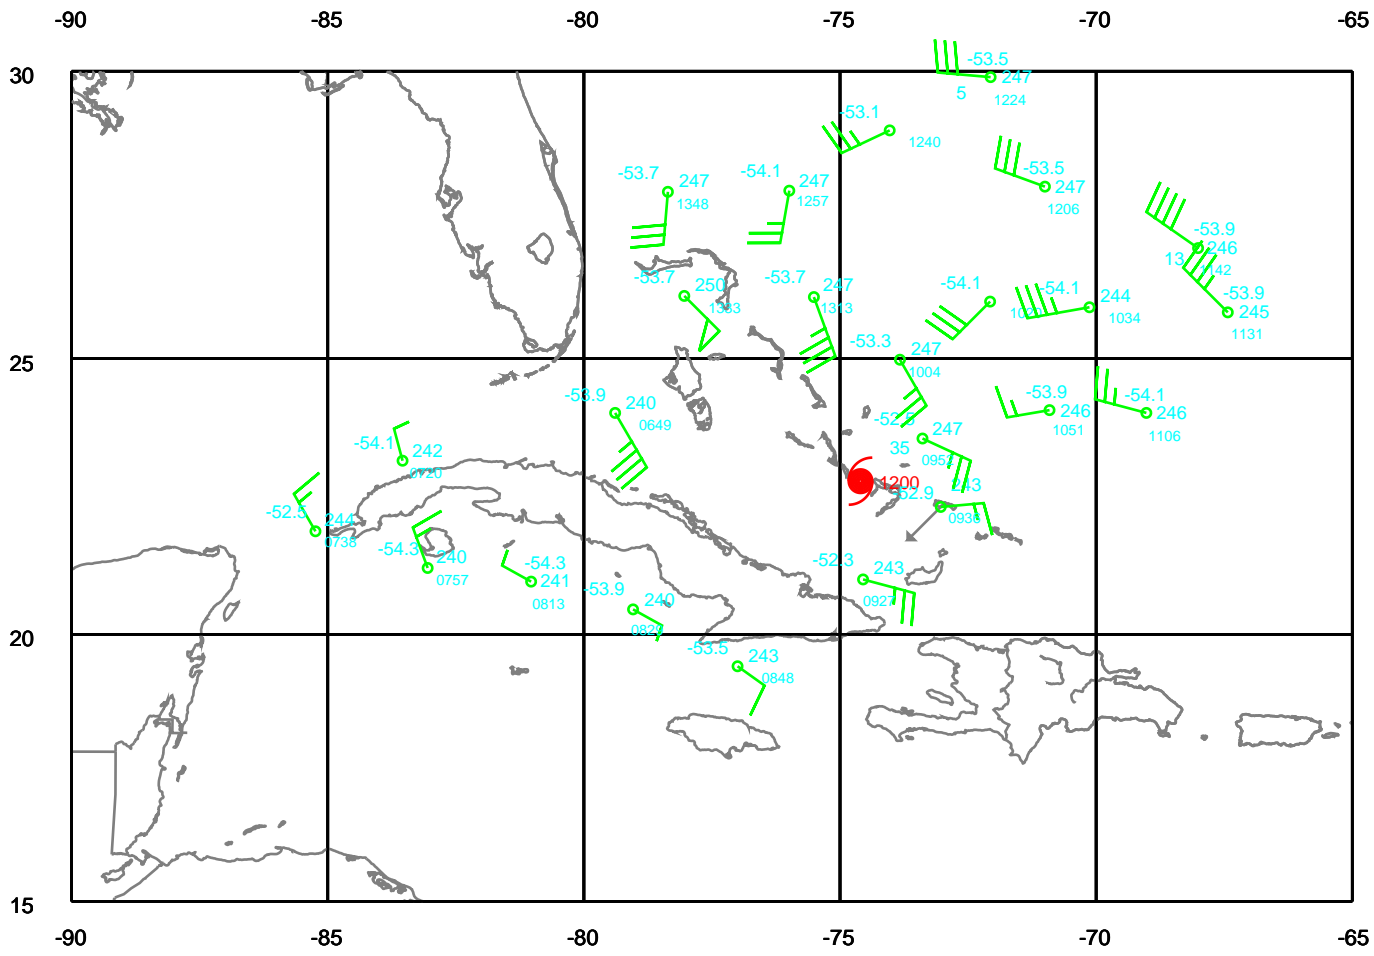

RITA

200 mb

Date: 050919
Time: 06-18 UTC

EARTH RELATIVE