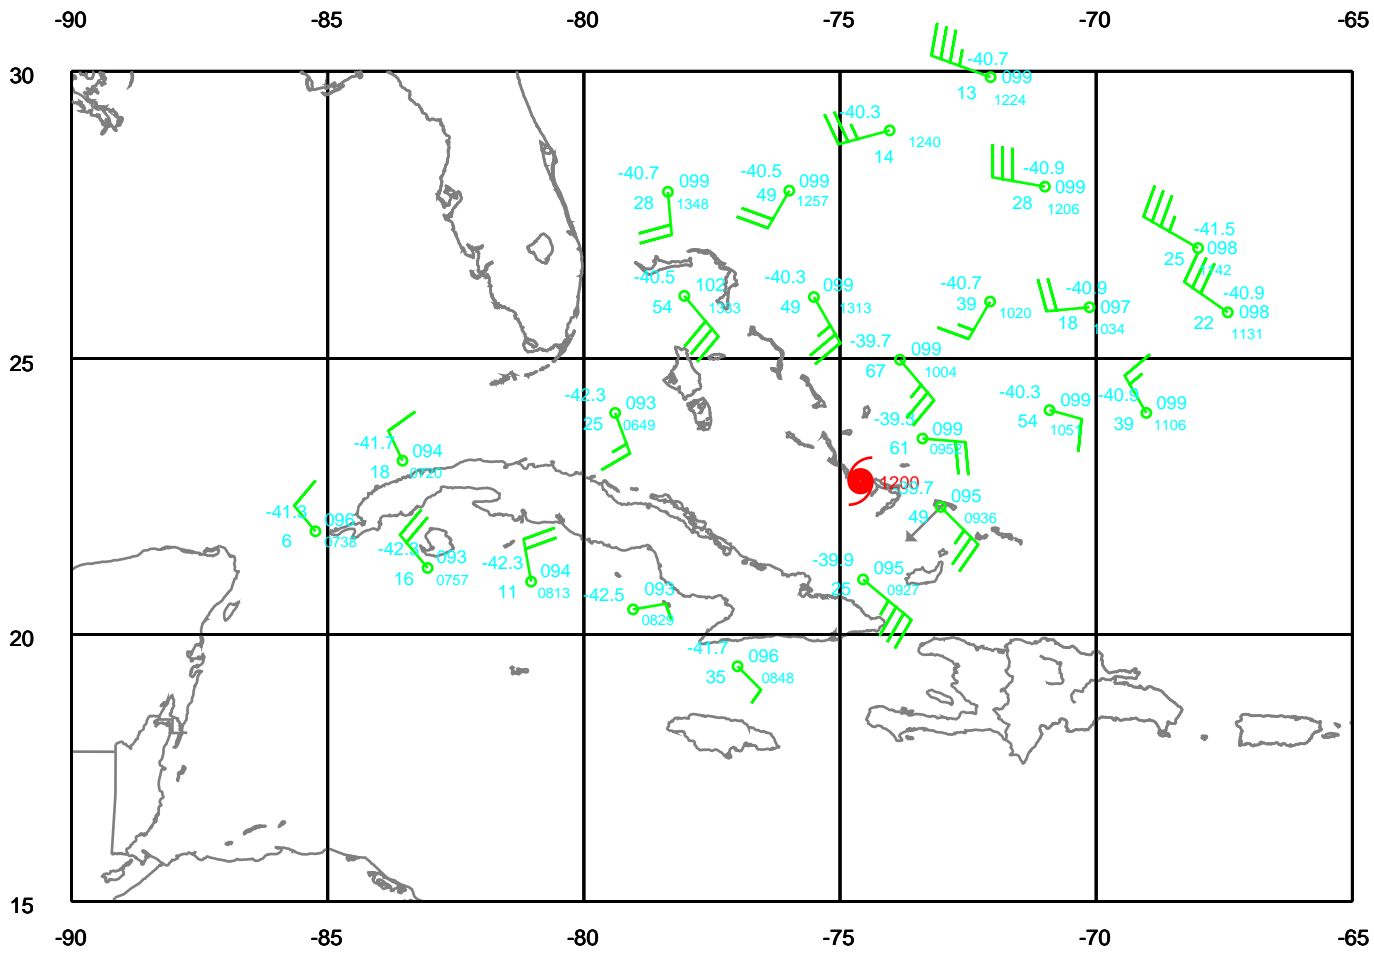

EARTH RELATIVE

RITA

250 mb

Date: 050919
Time: 06-18 UTC

EARTH RELATIVE

RITA

300 mb

Date: 050919
Time: 06-18 UTC

EARTH RELATIVE

RITA

400 mb

Date: 050919
Time: 06-18 UTC

EARTH RELATIVE

RITA

500 mb

Date: 050919
Time: 06-18 UTC

EARTH RELATIVE

RITA

700 mb

Date: 050919
Time: 06-18 UTC

EARTH RELATIVE

RITA

850 mb

Date: 050919
Time: 06-18 UTC

EARTH RELATIVE

RITA

925 mb

Date: 050919
Time: 06-18 UTC

EARTH RELATIVE

RITA

Surface

Date: 050919
Time: 06-18 UTC