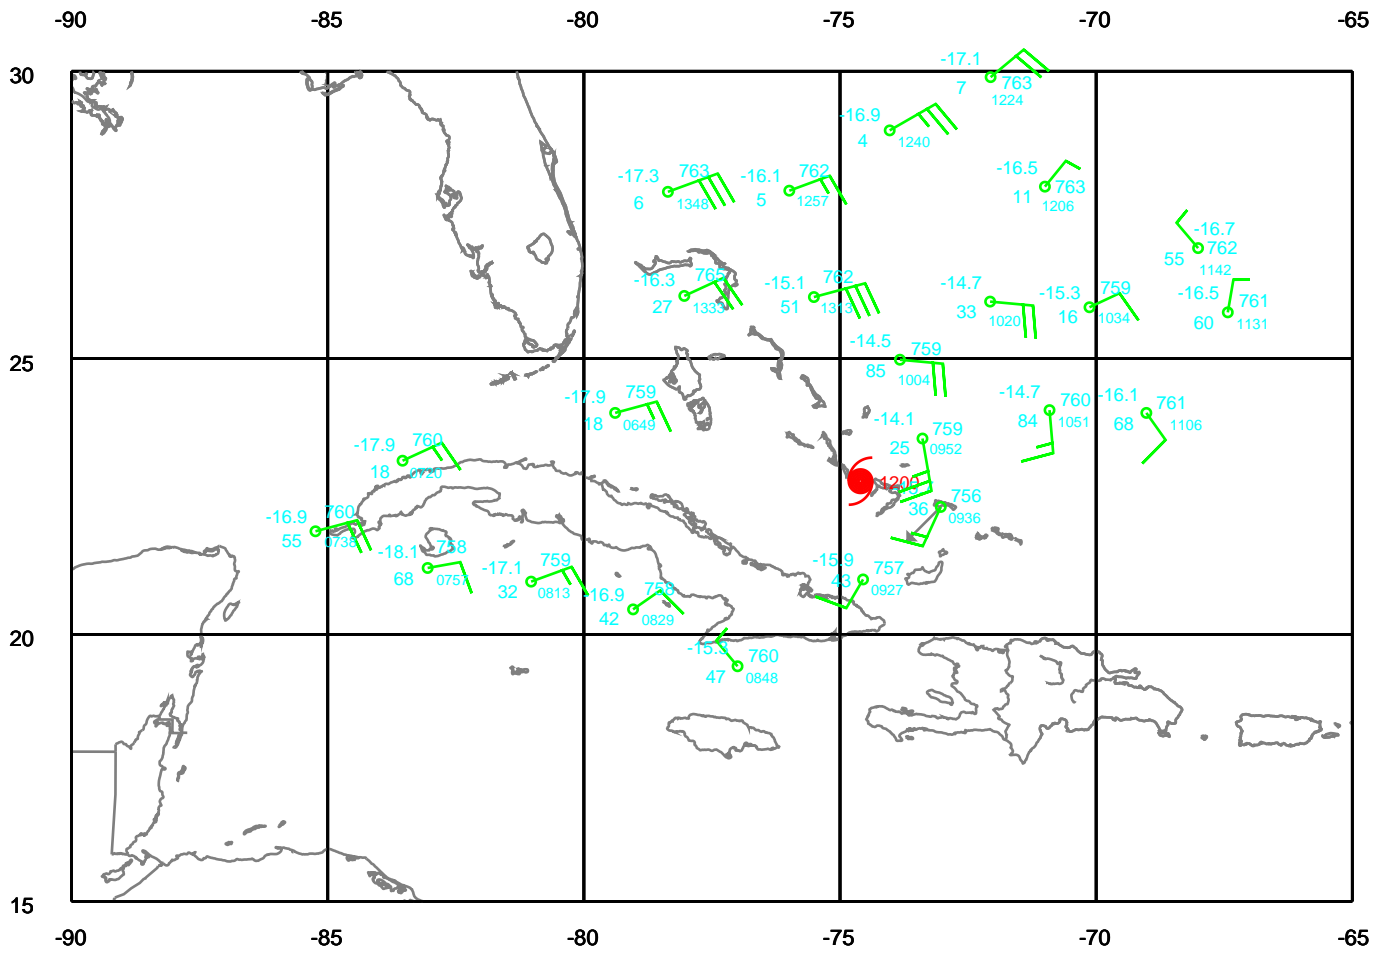

EARTH RELATIVE

RITA

250 mb

Date: 050919
Time: 06-18 UTC

EARTH RELATIVE

RITA

300 mb

Date: 050919
Time: 06-18 UTC

EARTH RELATIVE

RITA

400 mb

Date: 050919
Time: 06-18 UTC

EARTH RELATIVE

RITA

500 mb

Date: 050919
Time: 06-18 UTC

EARTH RELATIVE

RITA

700 mb

Date: 050919
Time: 06-18 UTC

EARTH RELATIVE

RITA

850 mb

Date: 050919
Time: 06-18 UTC

EARTH RELATIVE

RITA

925 mb

Date: 050919
Time: 06-18 UTC

EARTH RELATIVE

RITA

Surface

Date: 050919
Time: 06-18 UTC