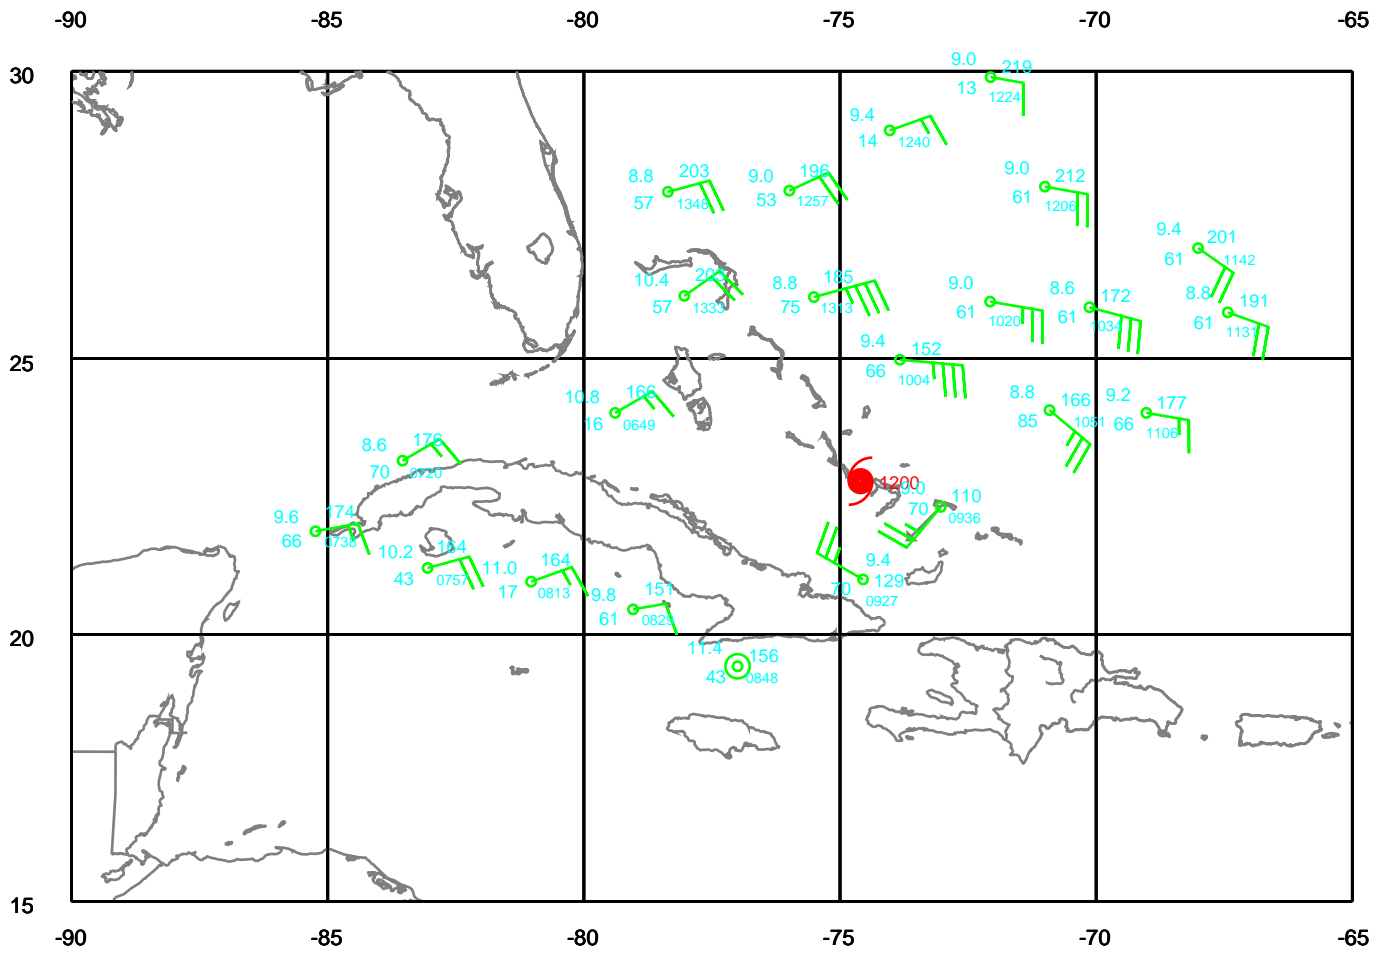

EARTH RELATIVE

RITA

250 mb

Date: 050919
Time: 06-18 UTC

EARTH RELATIVE

RITA

300 mb

Date: 050919
Time: 06-18 UTC

EARTH RELATIVE

RITA

400 mb

Date: 050919
Time: 06-18 UTC

EARTH RELATIVE

RITA

500 mb

Date: 050919
Time: 06-18 UTC

EARTH RELATIVE

RITA

700 mb

Date: 050919
Time: 06-18 UTC

EARTH RELATIVE

RITA

850 mb

Date: 050919
Time: 06-18 UTC

EARTH RELATIVE

RITA

925 mb

Date: 050919
Time: 06-18 UTC

EARTH RELATIVE

RITA

Surface

Date: 050919
Time: 06-18 UTC