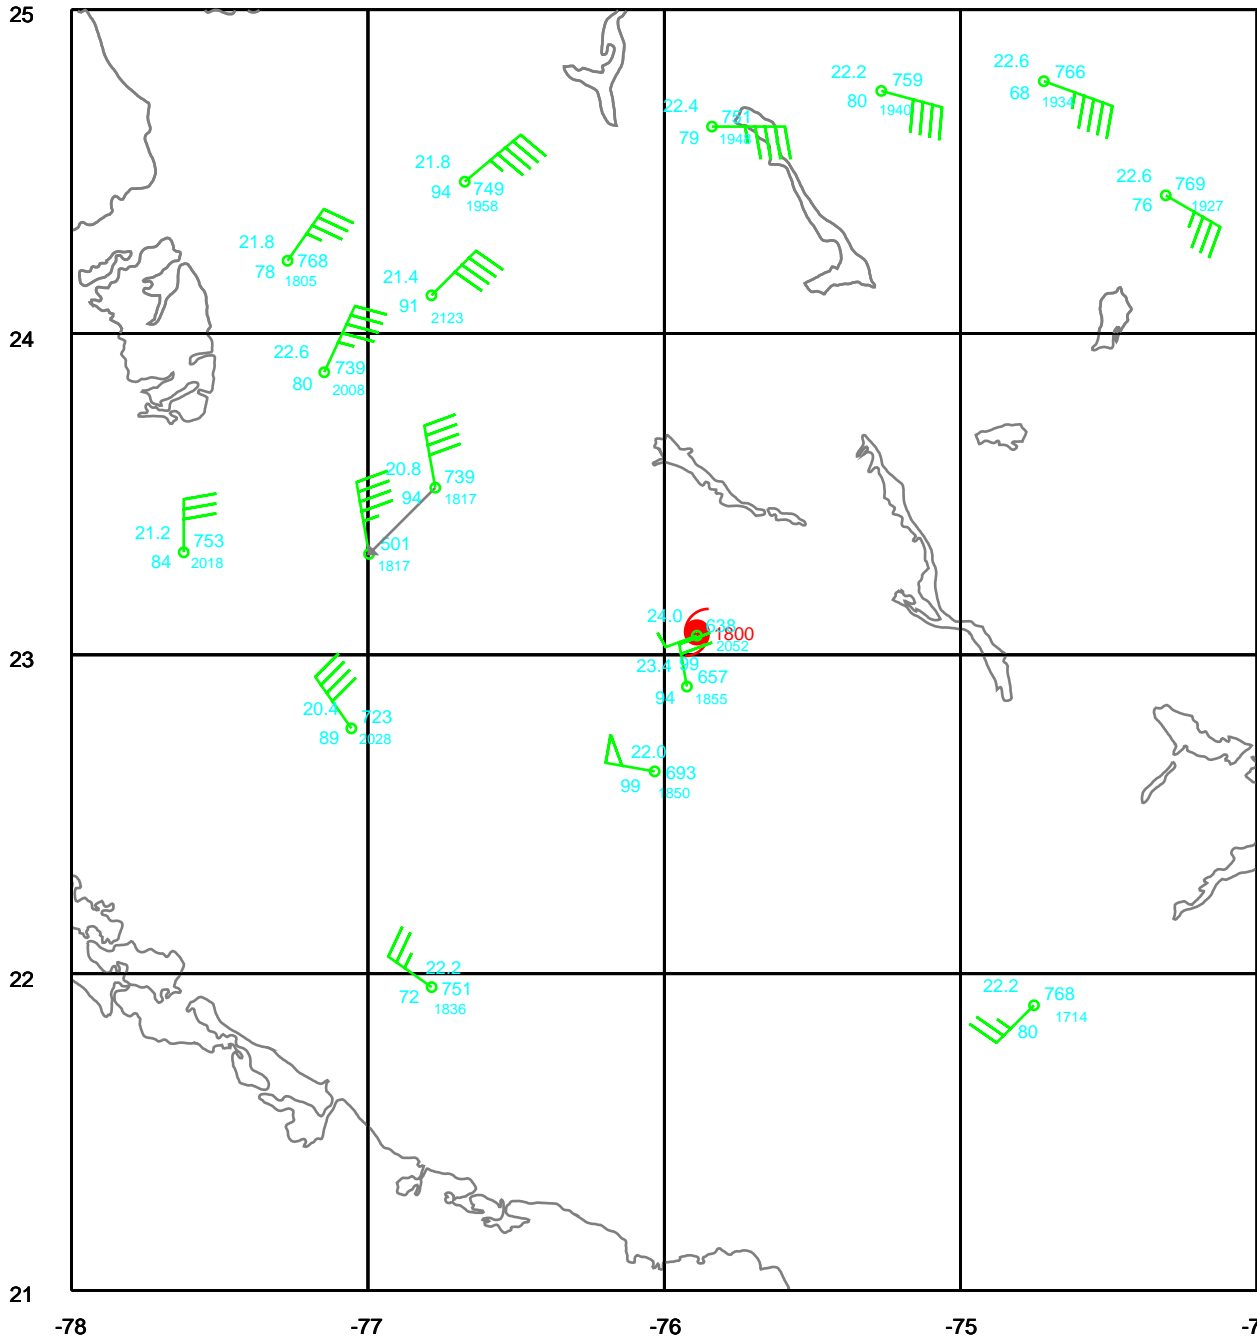

-78 -77 -76 -75 -74

**RITA**

925 mb

Date: 050919  
Time: 12-24 UTC

STORM RELATIVE