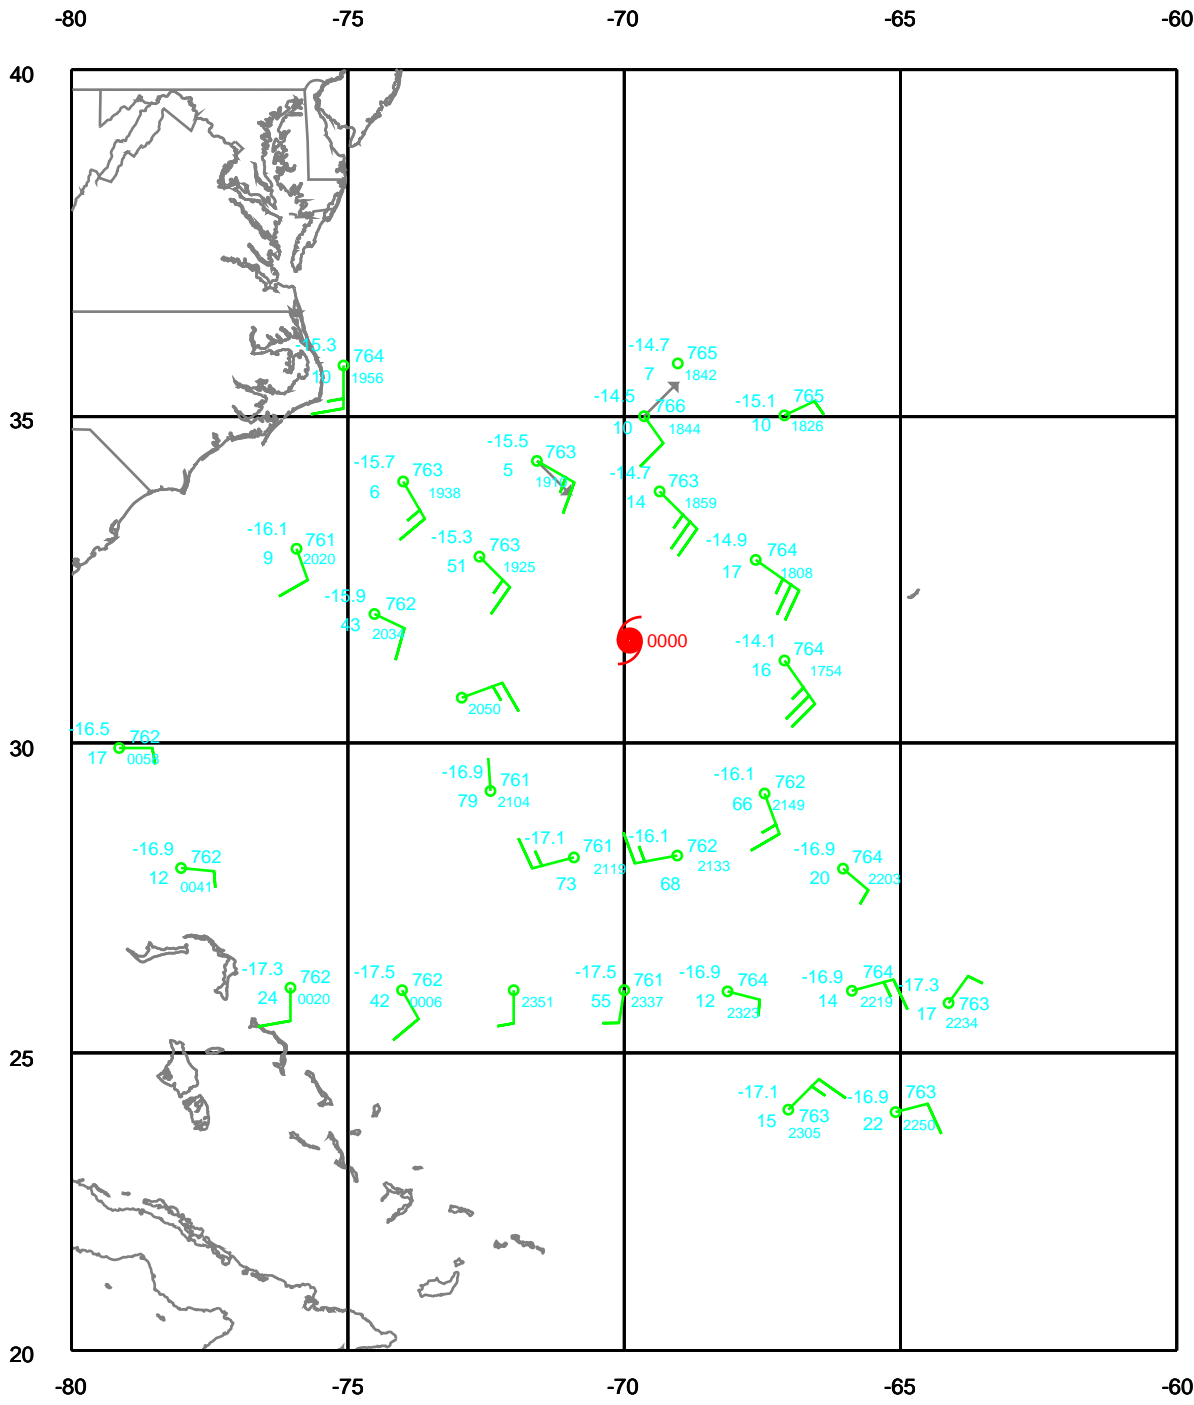

IRENE

200 mb

Date: 050813
Time: 17-30 UTC

EARTH RELATIVE

IRENE

250 mb

Date: 050813
Time: 17-30 UTC

EARTH RELATIVE

IRENE

300 mb

Date: 050813
Time: 17-30 UTC

EARTH RELATIVE

IRENE

400 mb

Date: 050813
Time: 17-30 UTC

EARTH RELATIVE

IRENE

500 mb

Date: 050813
Time: 17-30 UTC

EARTH RELATIVE

IRENE

700 mb

Date: 050813
Time: 17-30 UTC

EARTH RELATIVE

IRENE

Surface

Date: 050813
Time: 17-30 UTC

EARTH RELATIVE