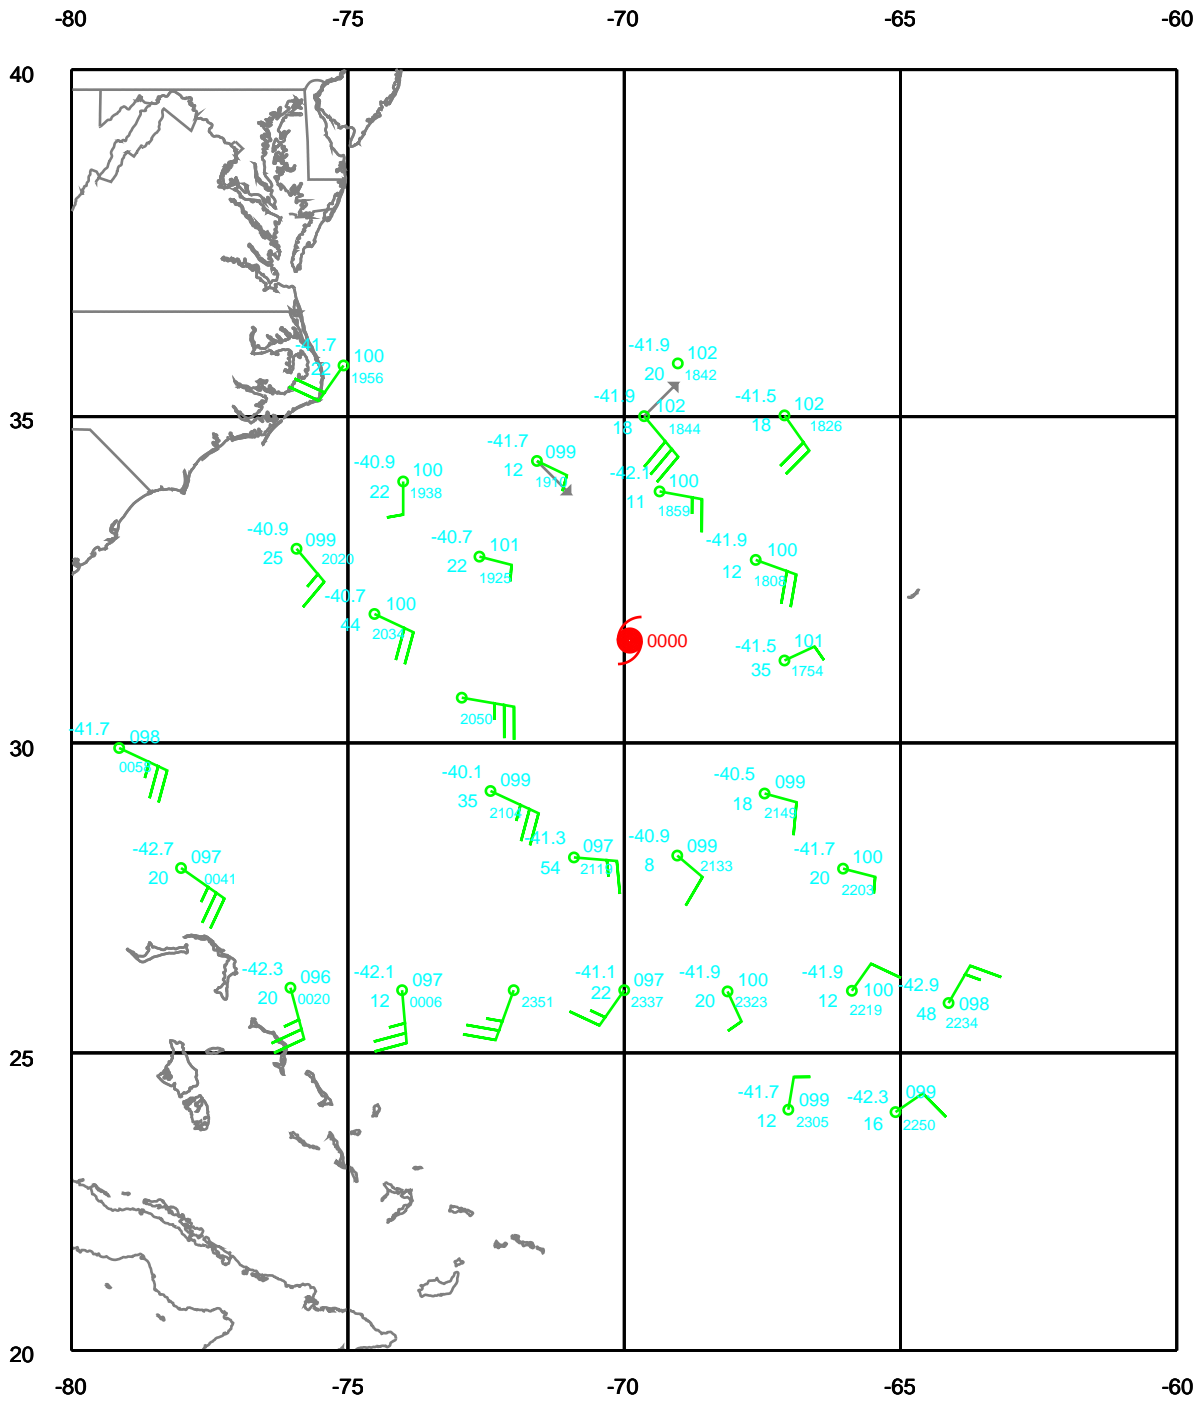

IRENE

200 mb

Date: 050813
Time: 17-30 UTC

EARTH RELATIVE

IRENE

250 mb

Date: 050813
Time: 17-30 UTC

EARTH RELATIVE

IRENE

300 mb

Date: 050813
Time: 17-30 UTC

EARTH RELATIVE

IRENE

400 mb

Date: 050813
Time: 17-30 UTC

EARTH RELATIVE

IRENE

500 mb

Date: 050813
Time: 17-30 UTC

EARTH RELATIVE

IRENE

700 mb

Date: 050813
Time: 17-30 UTC

EARTH RELATIVE

IRENE

Surface

Date: 050813
Time: 17-30 UTC

EARTH RELATIVE