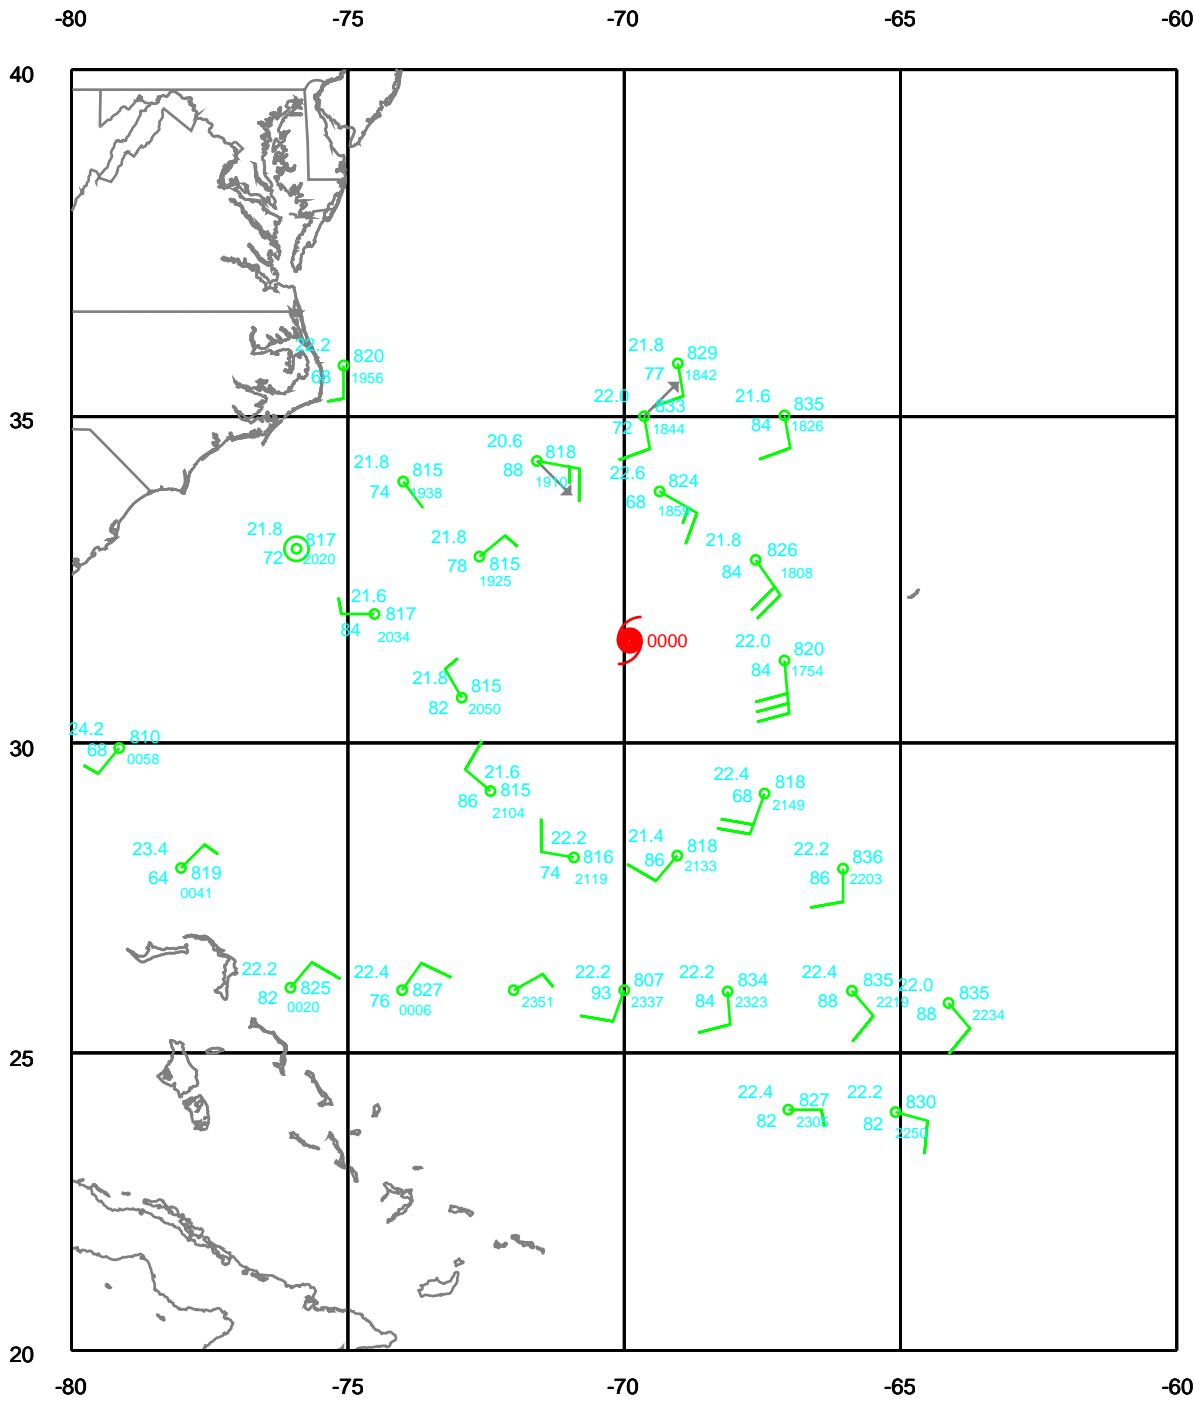

IRENE

300 mb

Date: 050813
Time: 17-30 UTC

EARTH RELATIVE

IRENE

400 mb

Date: 050813
Time: 17-30 UTC

EARTH RELATIVE

IRENE

500 mb

Date: 050813
Time: 17-30 UTC

EARTH RELATIVE

IRENE

700 mb

Date: 050813
Time: 17-30 UTC

EARTH RELATIVE

IRENE

850 mb

Date: 050813
Time: 17-30 UTC

EARTH RELATIVE

IRENE

925 mb

Date: 050813
Time: 17-30 UTC

EARTH RELATIVE

IRENE

Surface

Date: 050813
Time: 17-30 UTC

EARTH RELATIVE