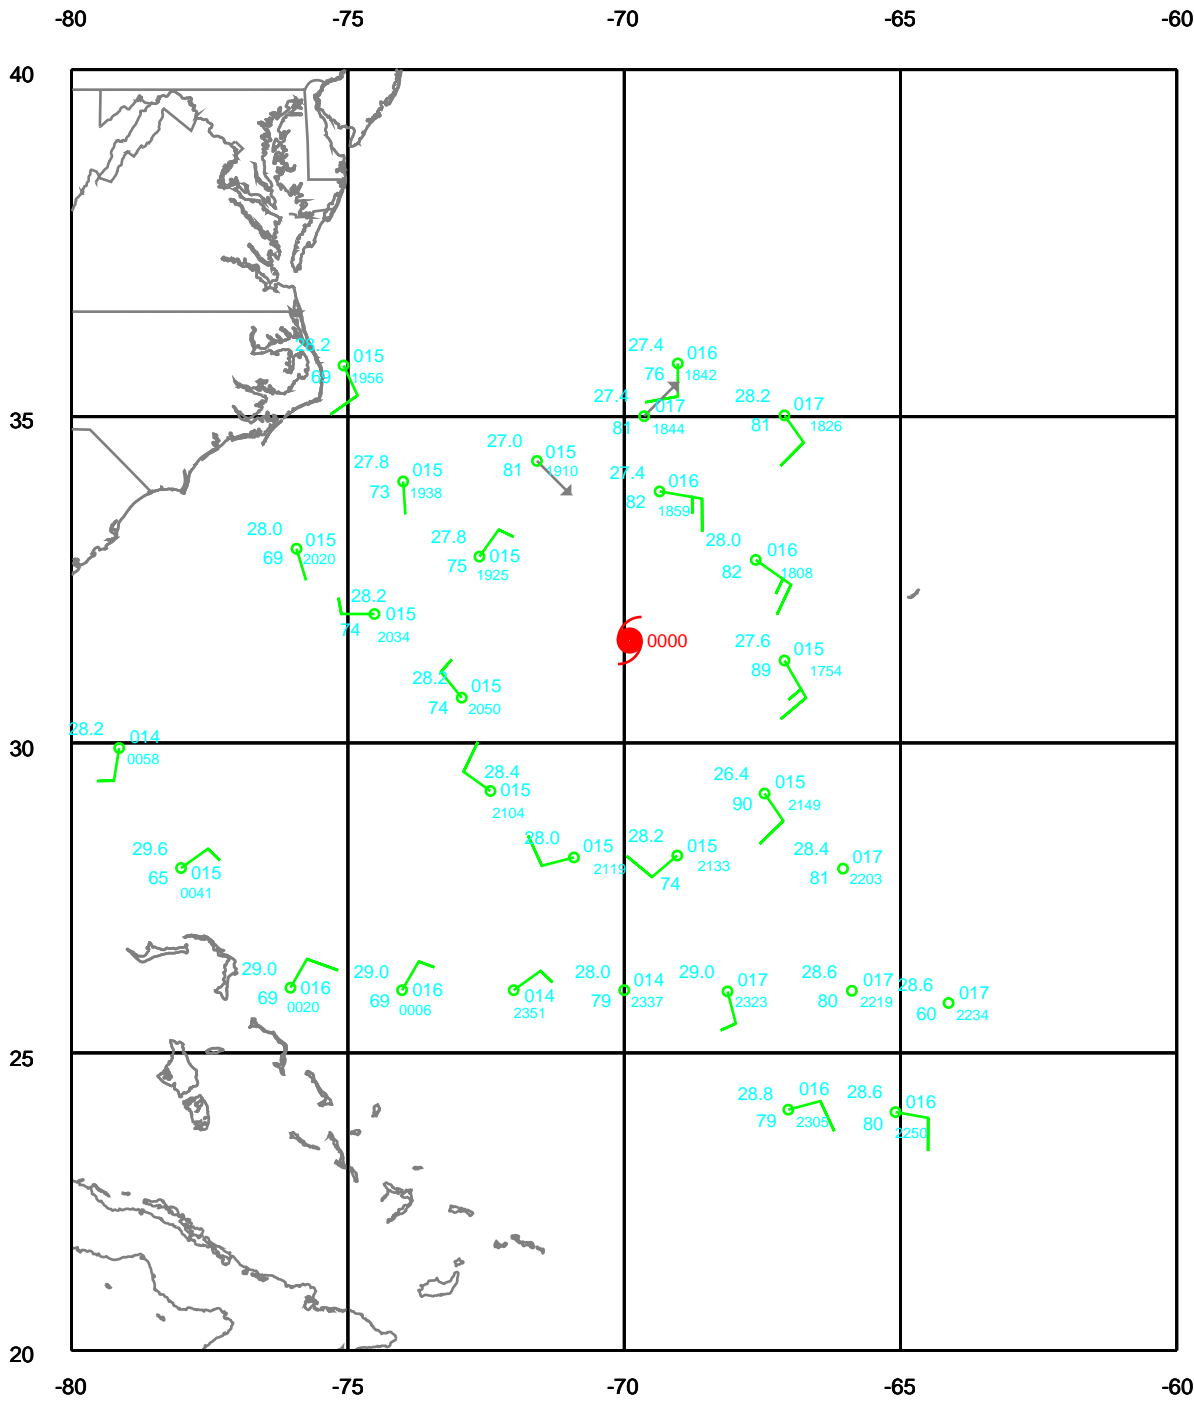

IRENE

200 mb

Date: 050813
Time: 17-30 UTC

EARTH RELATIVE

IRENE

250 mb

Date: 050813
Time: 17-30 UTC

EARTH RELATIVE

IRENE

500 mb

Date: 050813
Time: 17-30 UTC

EARTH RELATIVE

IRENE

700 mb

Date: 050813
Time: 17-30 UTC

EARTH RELATIVE

IRENE

850 mb

Date: 050813
Time: 17-30 UTC

EARTH RELATIVE

IRENE

925 mb

Date: 050813
Time: 17-30 UTC

EARTH RELATIVE

IRENE

Surface

Date: 050813
Time: 17-30 UTC

EARTH RELATIVE