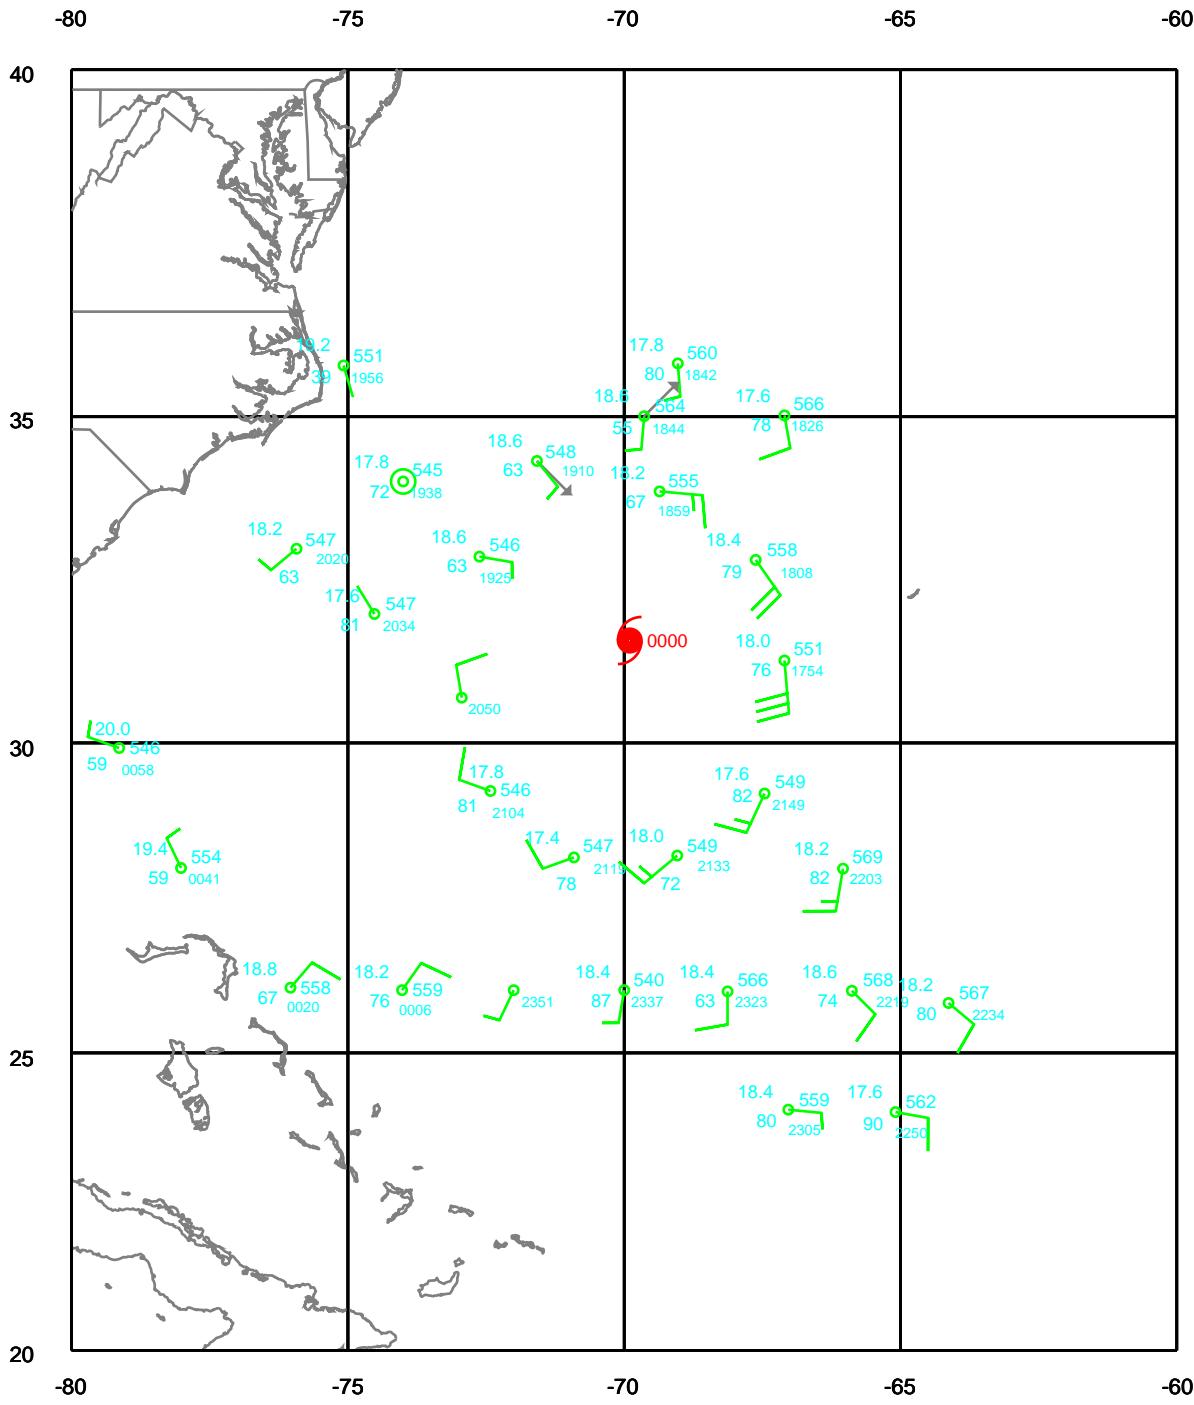

IRENE

300 mb

Date: 050813
Time: 17-30 UTC

EARTH RELATIVE

IRENE

400 mb

Date: 050813
Time: 17-30 UTC

EARTH RELATIVE

IRENE

500 mb

Date: 050813
Time: 17-30 UTC

EARTH RELATIVE

IRENE

700 mb

Date: 050813
Time: 17-30 UTC

EARTH RELATIVE

IRENE

850 mb

Date: 050813
Time: 17-30 UTC

EARTH RELATIVE

IRENE

925 mb

Date: 050813
Time: 17-30 UTC

EARTH RELATIVE

IRENE

Surface

Date: 050813
Time: 17-30 UTC

EARTH RELATIVE