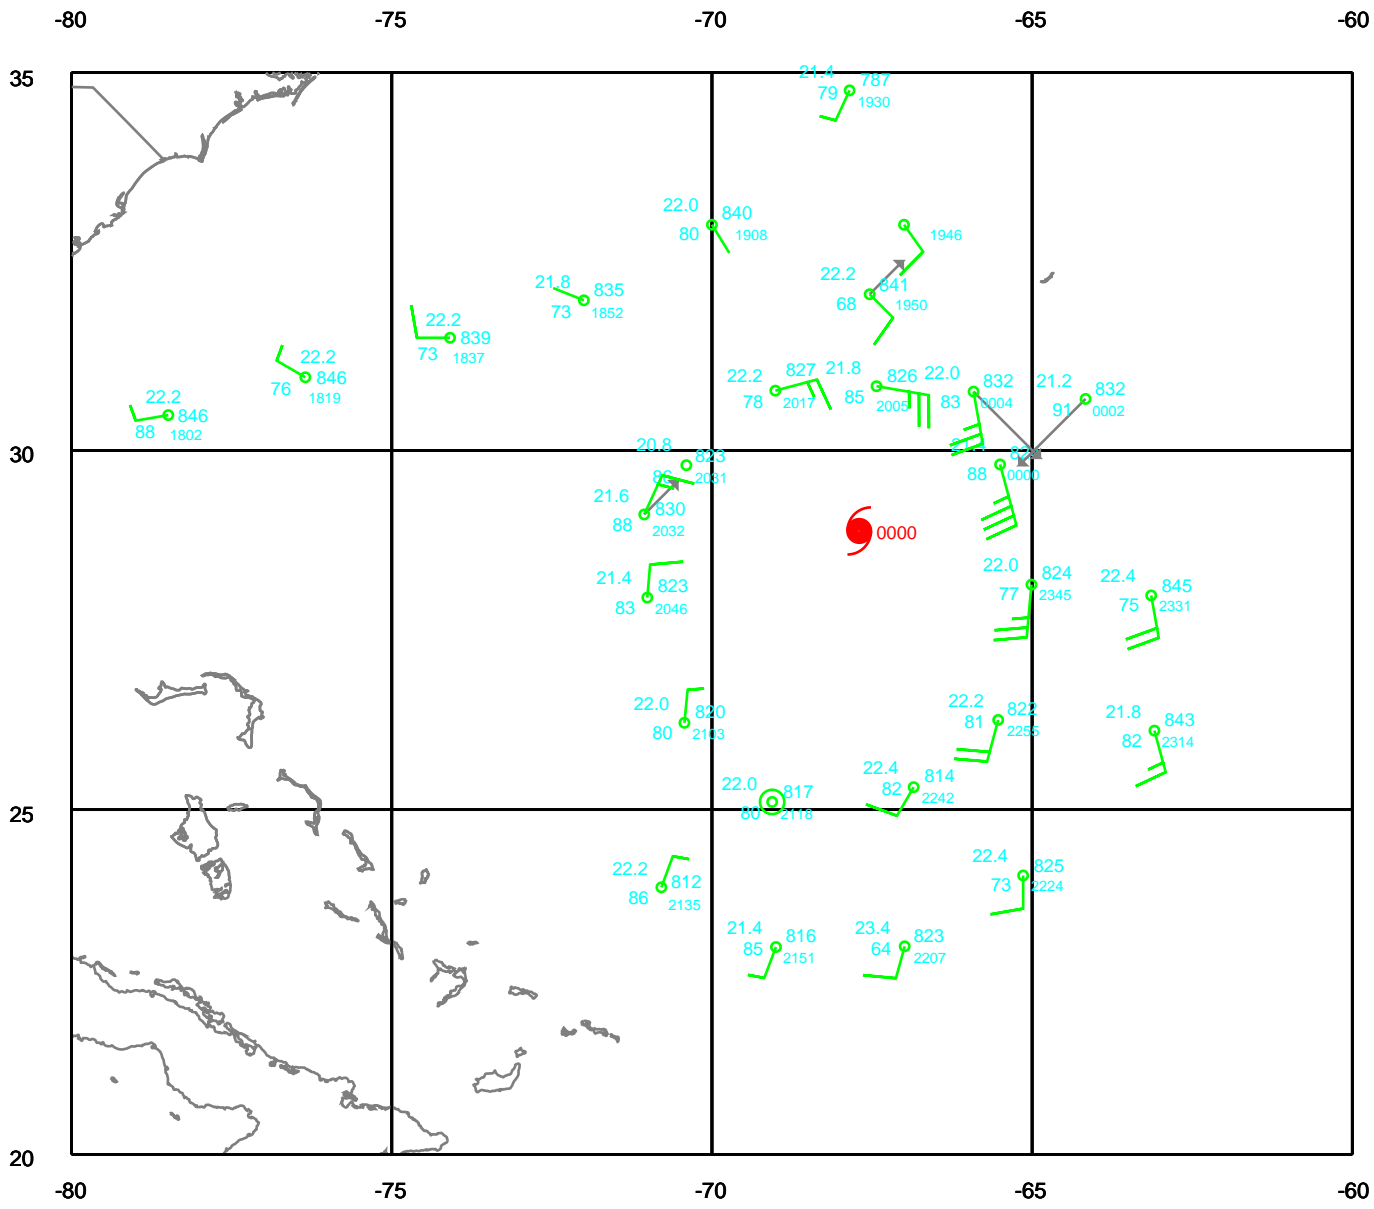

IRENE

300 mb

Date: 050812
Time: 18-30 UTC

EARTH RELATIVE

IRENE

400 mb

Date: 050812
Time: 18-30 UTC

EARTH RELATIVE

IRENE

500 mb

Date: 050812
Time: 18-30 UTC

EARTH RELATIVE

IRENE

700 mb

Date: 050812
Time: 18-30 UTC

EARTH RELATIVE

IRENE

850 mb

Date: 050812
Time: 18-30 UTC

EARTH RELATIVE

IRENE

925 mb

Date: 050812
Time: 18-30 UTC

EARTH RELATIVE

IRENE

Surface

Date: 050812
Time: 18-30 UTC

EARTH RELATIVE