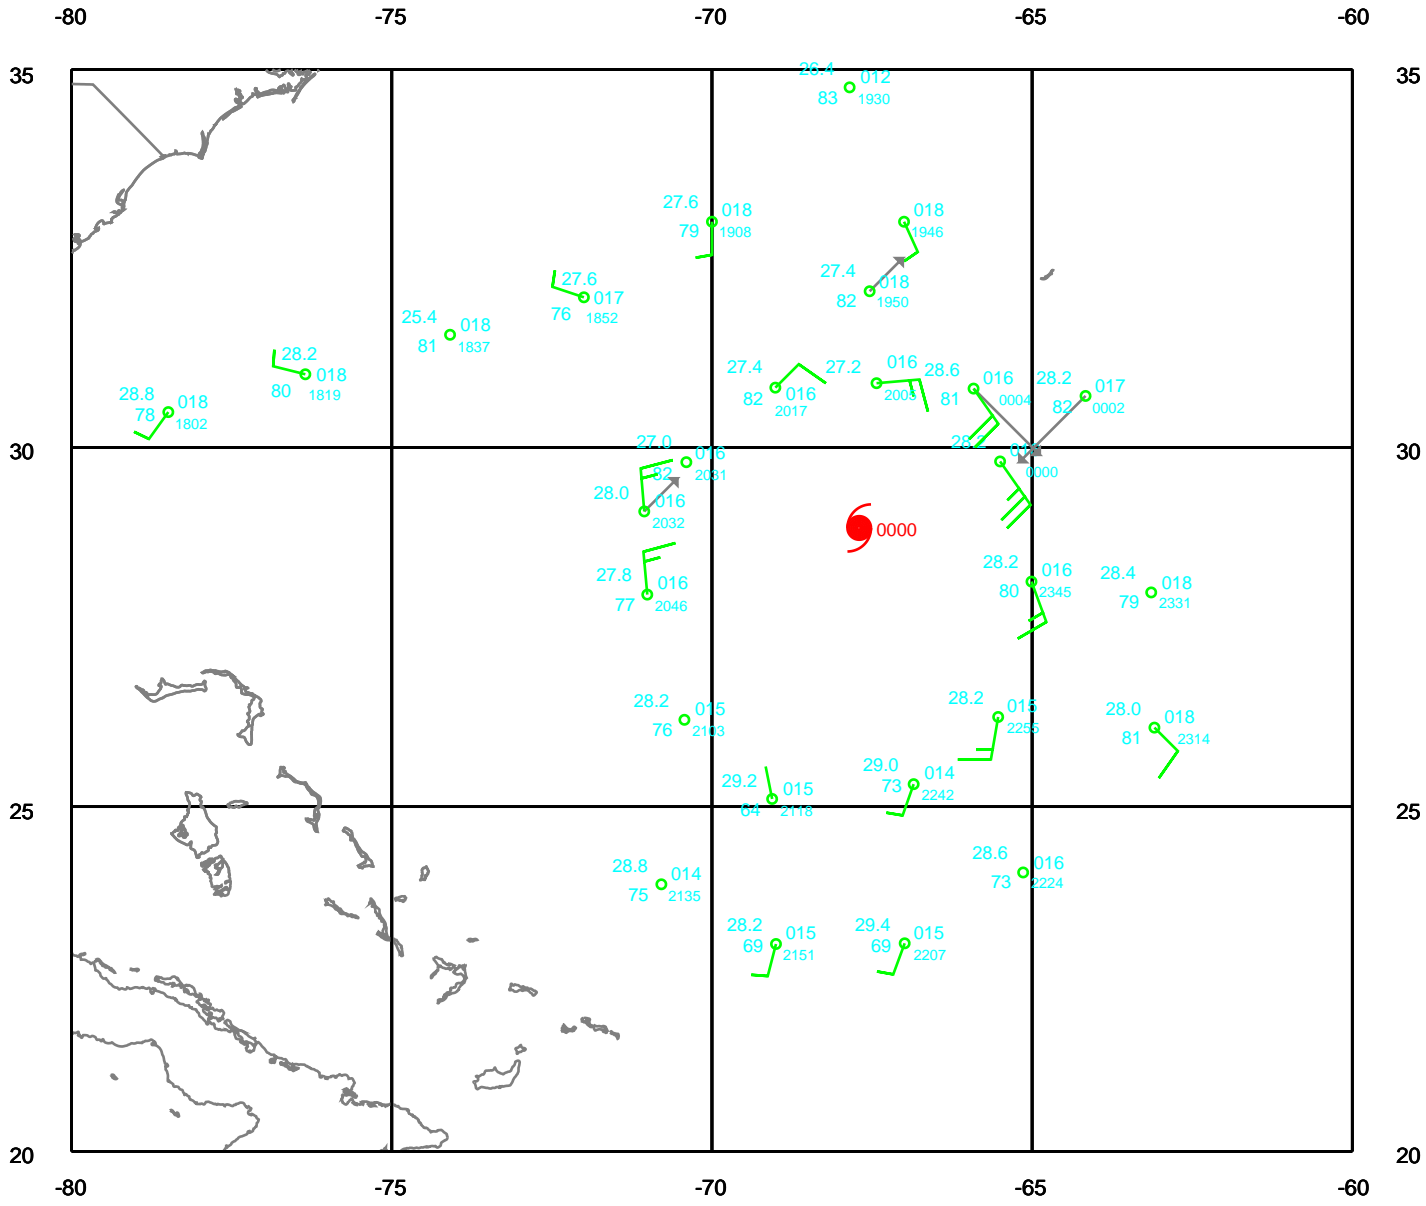

IRENE

200 mb

Date: 050812
Time: 18-30 UTC

EARTH RELATIVE

IRENE

250 mb

Date: 050812
Time: 18-30 UTC

EARTH RELATIVE

IRENE

500 mb

Date: 050812
Time: 18-30 UTC

EARTH RELATIVE

IRENE

700 mb

Date: 050812
Time: 18-30 UTC

EARTH RELATIVE

IRENE

850 mb

Date: 050812
Time: 18-30 UTC

EARTH RELATIVE

IRENE

925 mb

Date: 050812
Time: 18-30 UTC

EARTH RELATIVE

IRENE

Surface

Date: 050812
Time: 18-30 UTC

EARTH RELATIVE