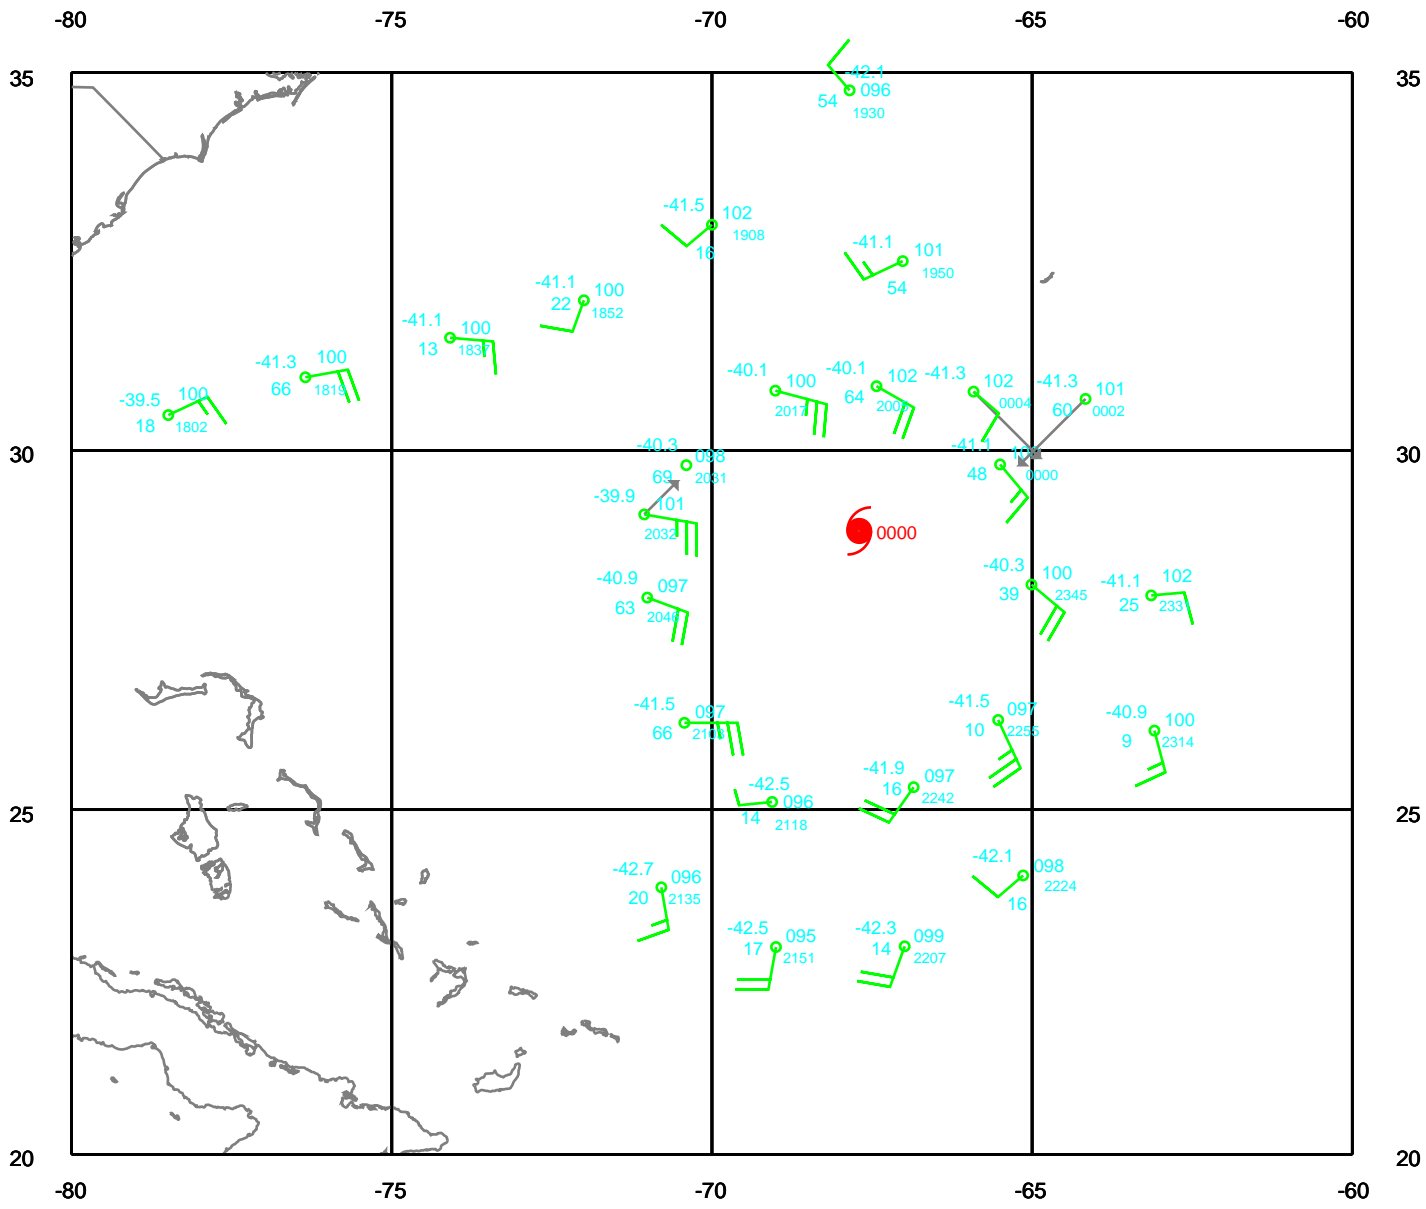

IRENE

200 mb

Date: 050812
Time: 18-30 UTC

EARTH RELATIVE

IRENE

250 mb

Date: 050812
Time: 18-30 UTC

EARTH RELATIVE

IRENE

300 mb

Date: 050812
Time: 18-30 UTC

EARTH RELATIVE

IRENE

400 mb

Date: 050812
Time: 18-30 UTC

EARTH RELATIVE

IRENE

850 mb

Date: 050812
Time: 18-30 UTC

EARTH RELATIVE

IRENE

925 mb

Date: 050812
Time: 18-30 UTC

EARTH RELATIVE

IRENE

Surface

Date: 050812
Time: 18-30 UTC

EARTH RELATIVE