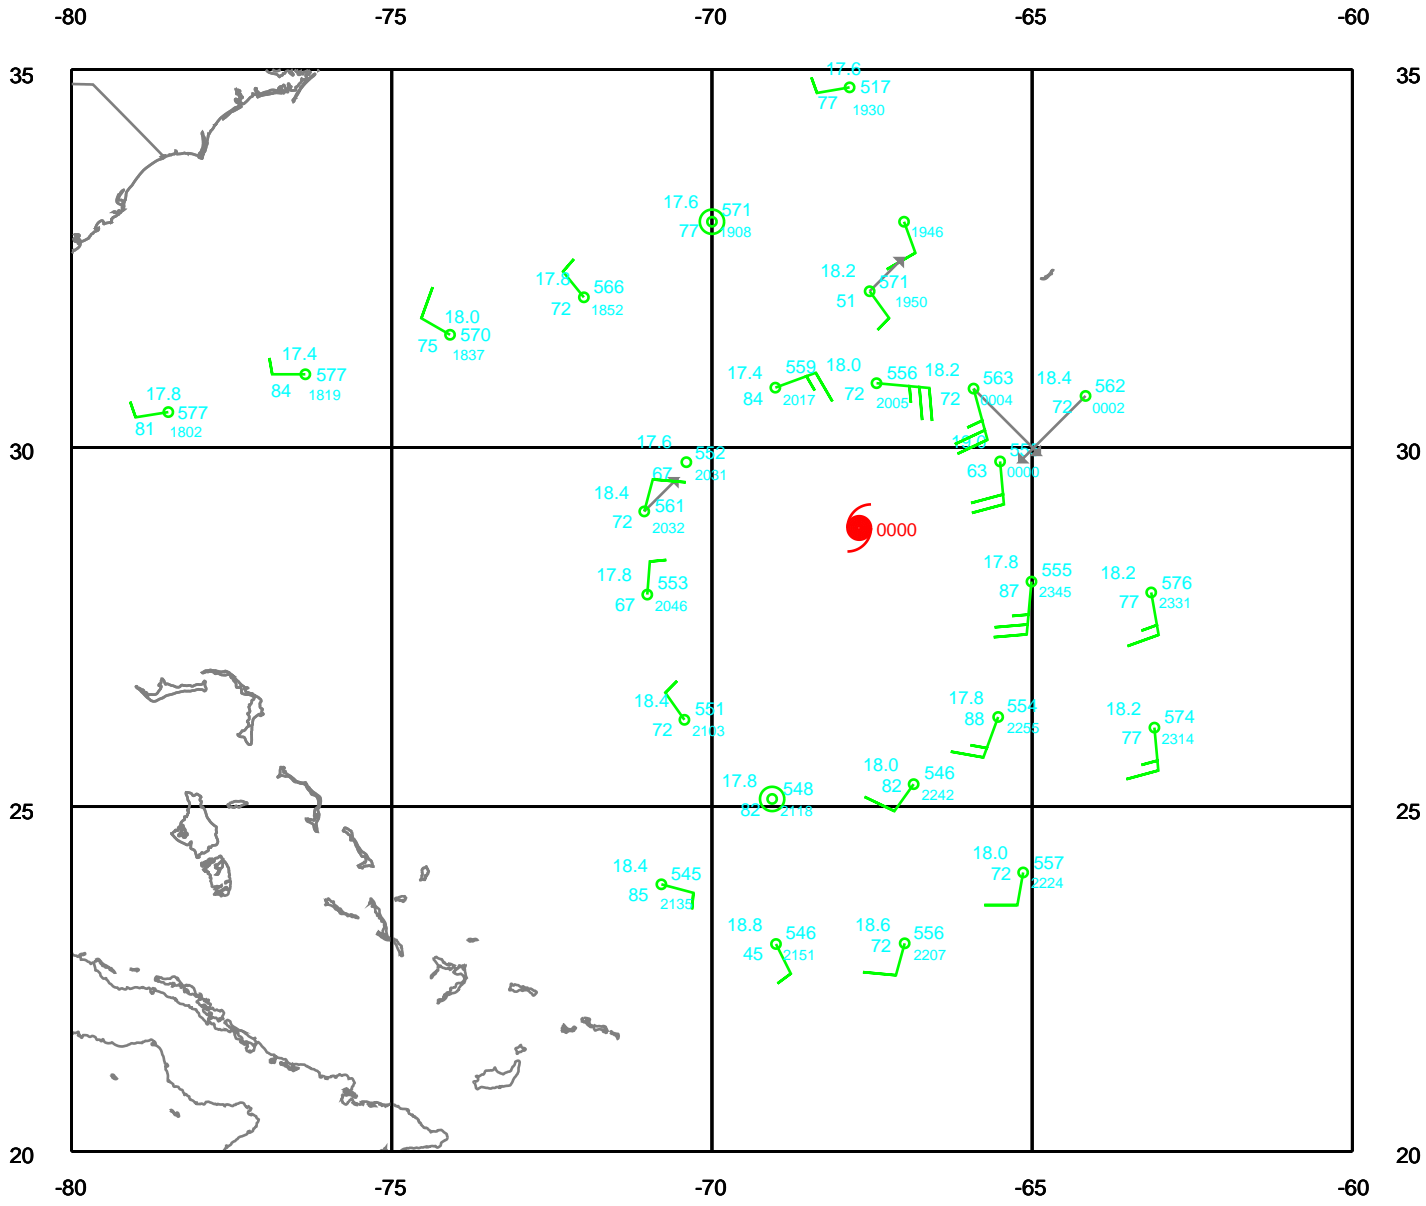

IRENE

300 mb

Date: 050812
Time: 18-30 UTC

EARTH RELATIVE

IRENE

400 mb

Date: 050812
Time: 18-30 UTC

EARTH RELATIVE

IRENE

500 mb

Date: 050812
Time: 18-30 UTC

EARTH RELATIVE

IRENE

700 mb

Date: 050812
Time: 18-30 UTC

EARTH RELATIVE

IRENE

850 mb

Date: 050812
Time: 18-30 UTC

EARTH RELATIVE

IRENE

925 mb

Date: 050812
Time: 18-30 UTC

EARTH RELATIVE

IRENE

Surface

Date: 050812
Time: 18-30 UTC

EARTH RELATIVE