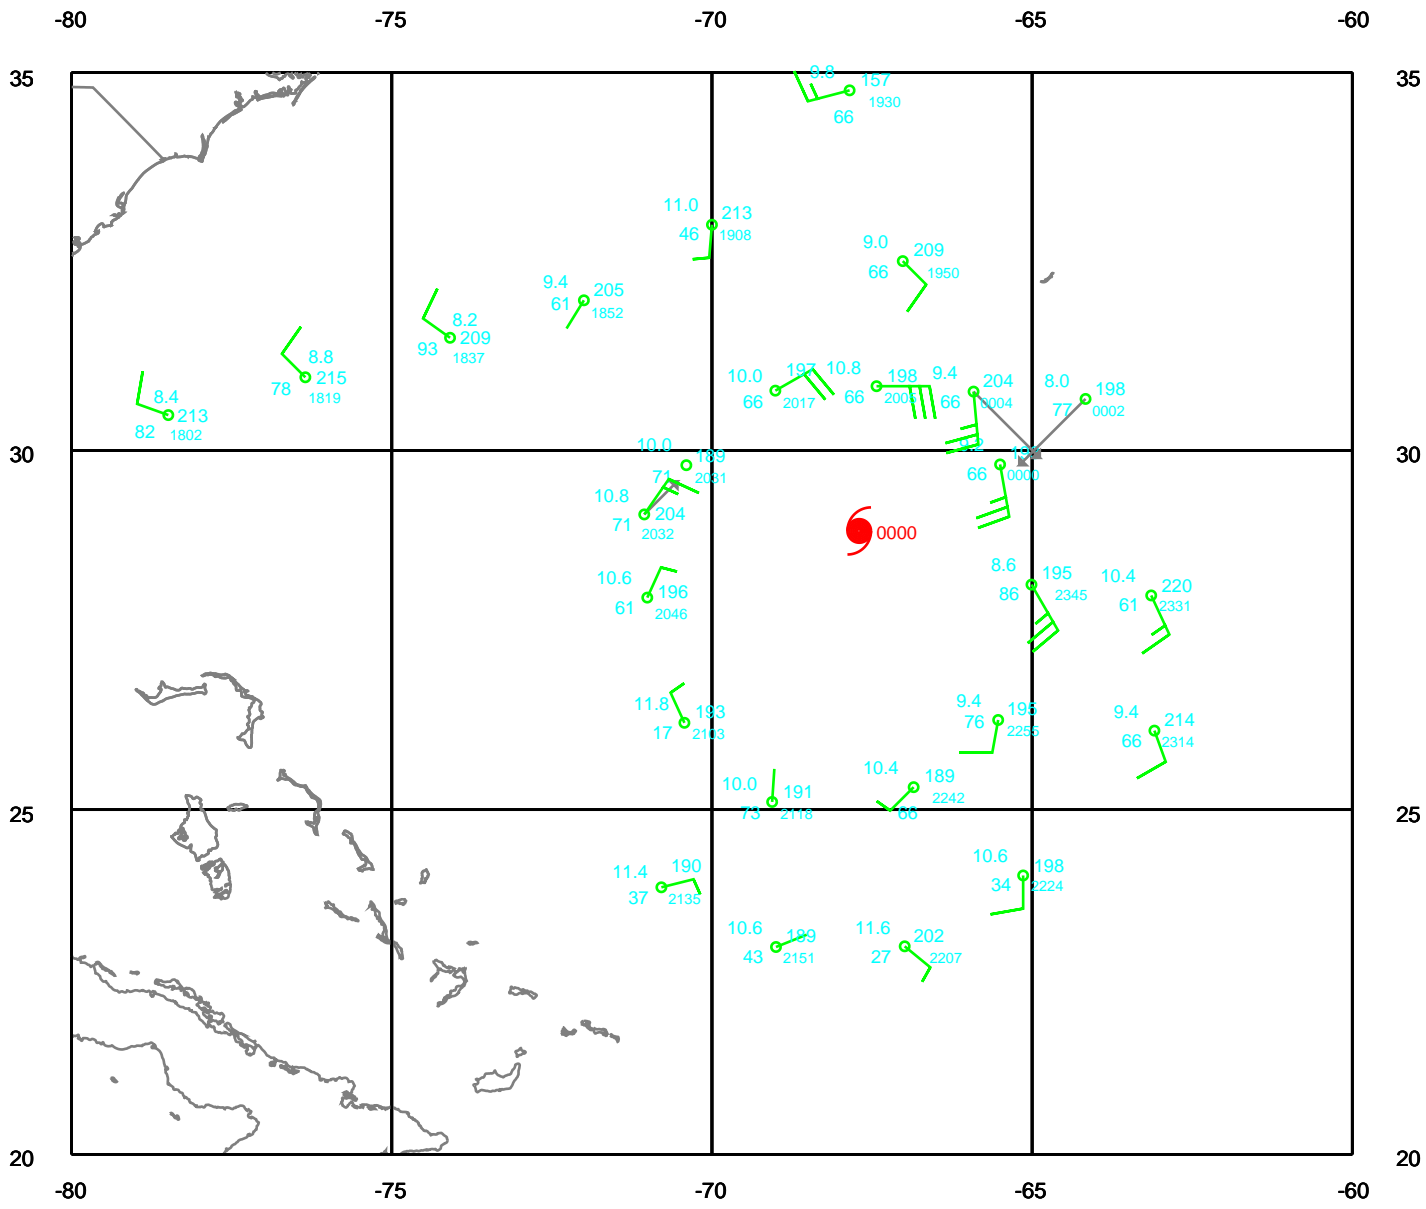

IRENE

300 mb

Date: 050812
Time: 18-30 UTC

EARTH RELATIVE

IRENE

400 mb

Date: 050812
Time: 18-30 UTC

EARTH RELATIVE

IRENE

500 mb

Date: 050812
Time: 18-30 UTC

EARTH RELATIVE

IRENE

700 mb

Date: 050812
Time: 18-30 UTC

EARTH RELATIVE

IRENE

850 mb

Date: 050812
Time: 18-30 UTC

EARTH RELATIVE

IRENE

925 mb

Date: 050812
Time: 18-30 UTC

EARTH RELATIVE

IRENE

Surface

Date: 050812
Time: 18-30 UTC

EARTH RELATIVE