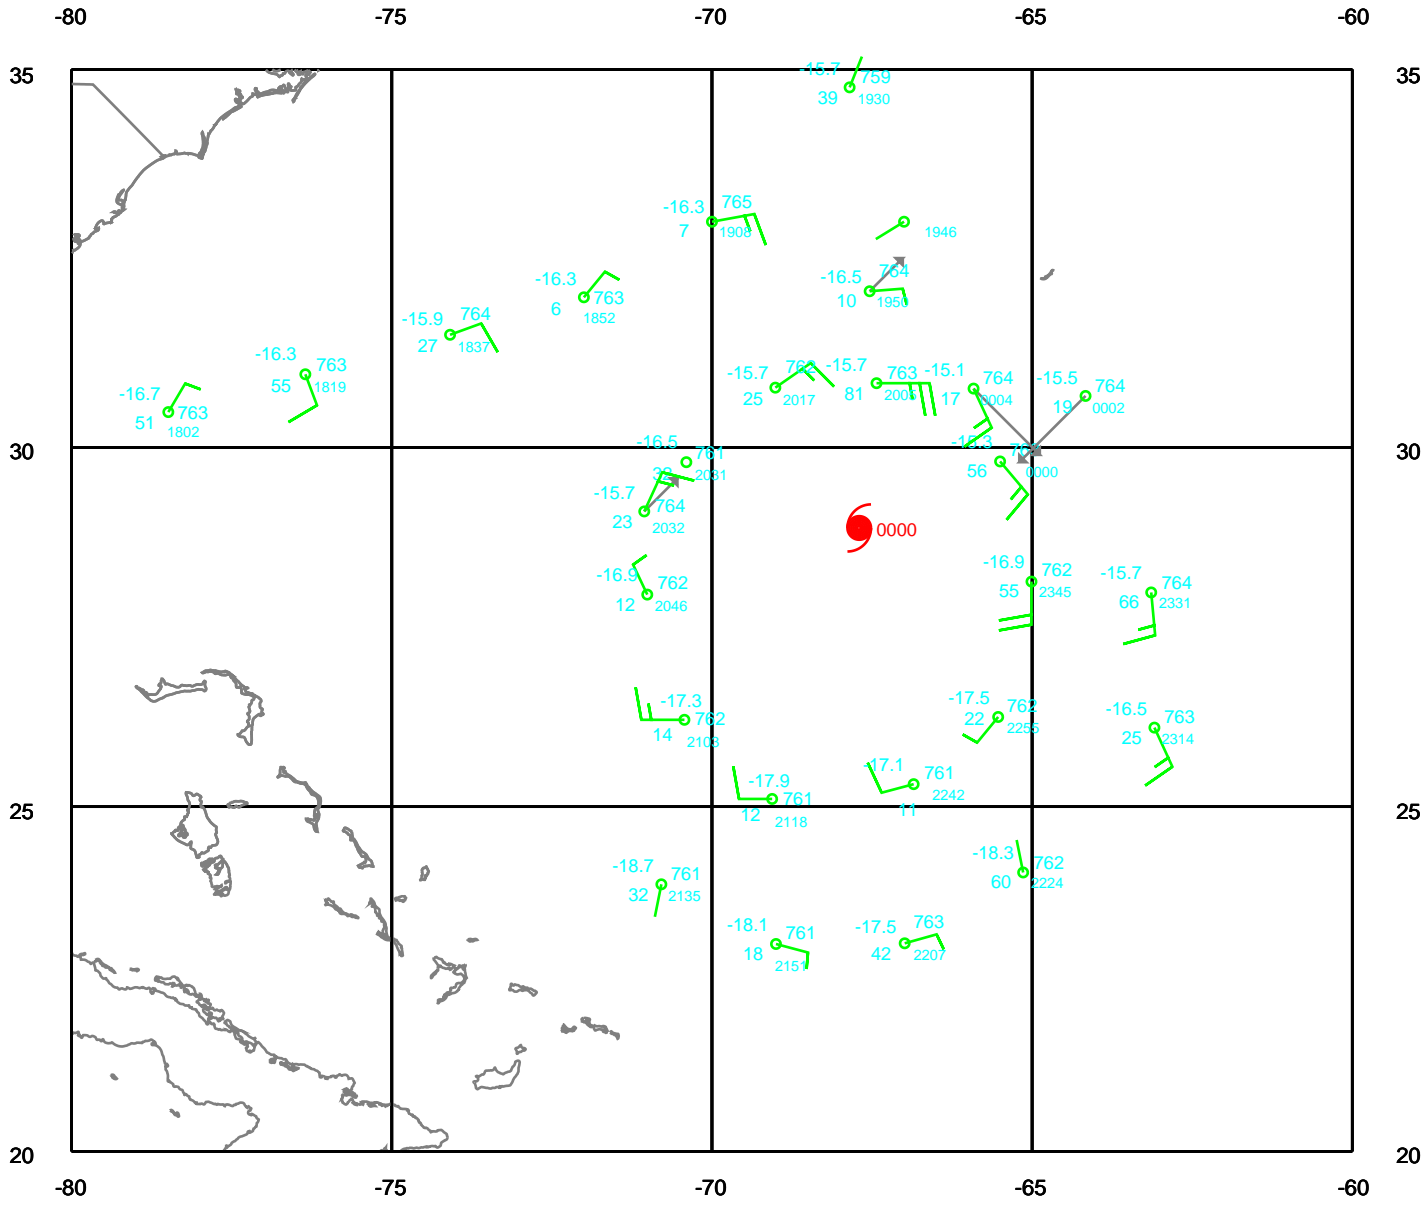

IRENE

200 mb

Date: 050812
Time: 18-30 UTC

EARTH RELATIVE

IRENE

250 mb

Date: 050812
Time: 18-30 UTC

EARTH RELATIVE

IRENE

300 mb

Date: 050812
Time: 18-30 UTC

EARTH RELATIVE

IRENE

400 mb

Date: 050812
Time: 18-30 UTC

EARTH RELATIVE

IRENE

850 mb

Date: 050812
Time: 18-30 UTC

EARTH RELATIVE

IRENE

925 mb

Date: 050812
Time: 18-30 UTC

EARTH RELATIVE

IRENE

Surface

Date: 050812
Time: 18-30 UTC

EARTH RELATIVE