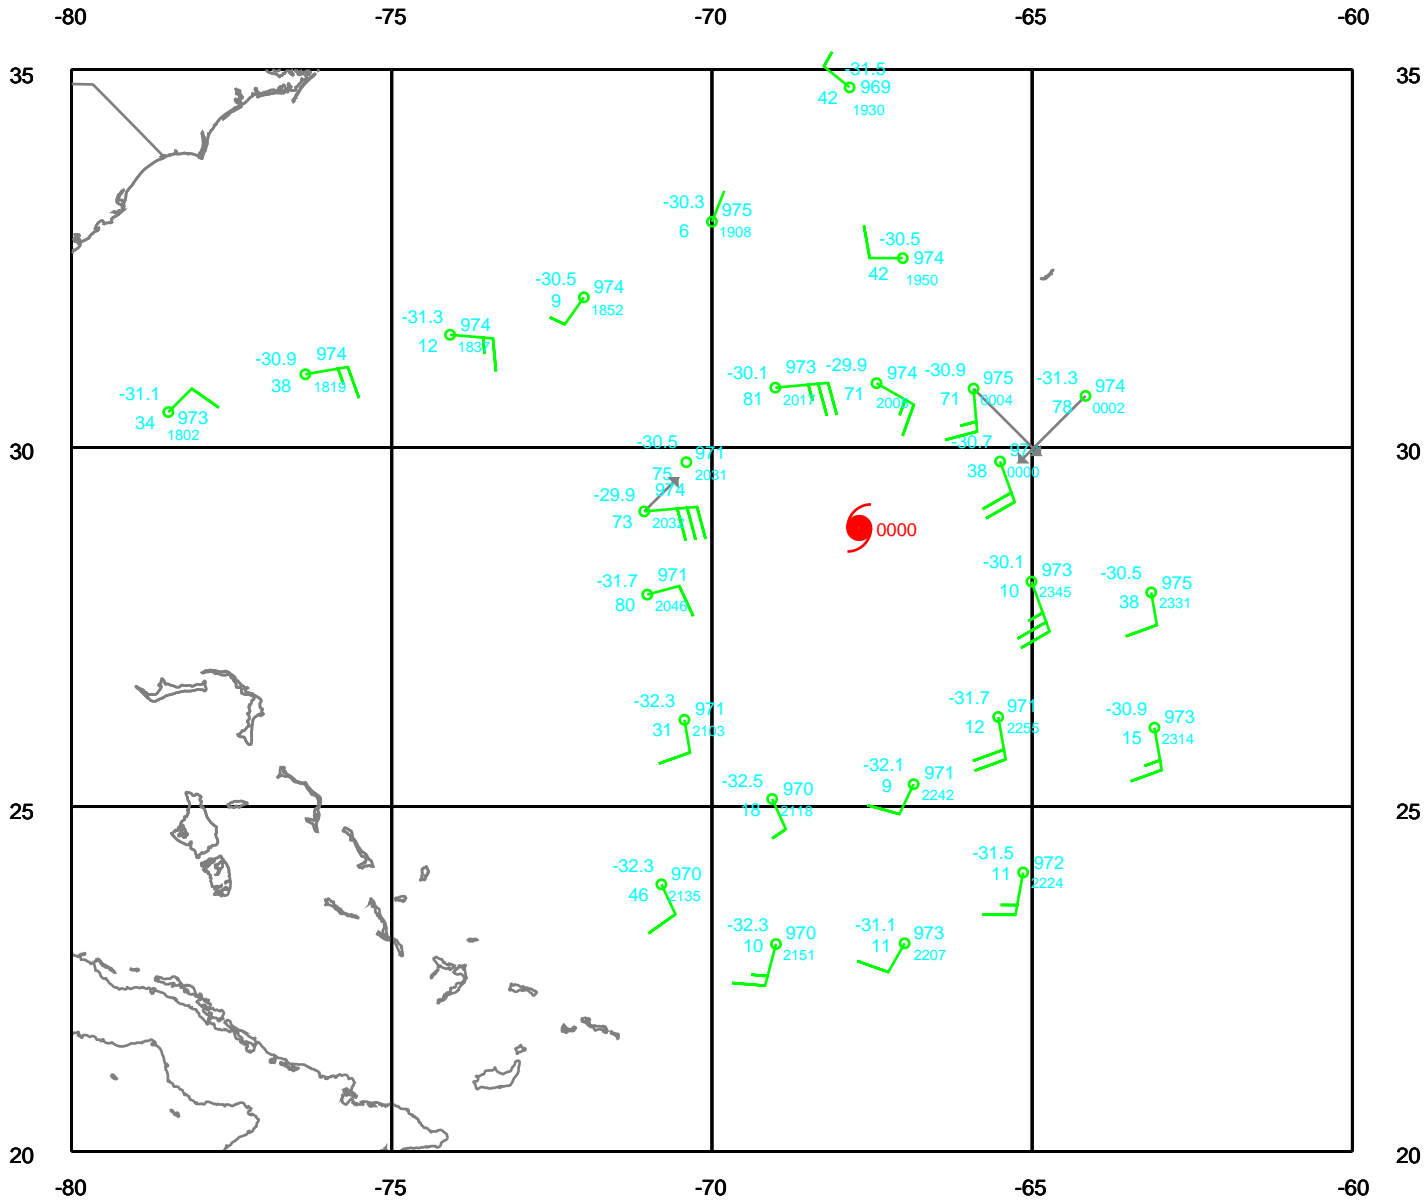

IRENE

200 mb

Date: 050812
Time: 18-30 UTC

EARTH RELATIVE

IRENE

250 mb

Date: 050812
Time: 18-30 UTC

EARTH RELATIVE

IRENE

300 mb

Date: 050812
Time: 18-30 UTC

EARTH RELATIVE

IRENE

400 mb

Date: 050812
Time: 18-30 UTC

EARTH RELATIVE

IRENE

850 mb

Date: 050812
Time: 18-30 UTC

EARTH RELATIVE

IRENE

925 mb

Date: 050812
Time: 18-30 UTC

EARTH RELATIVE

IRENE

Surface

Date: 050812
Time: 18-30 UTC

EARTH RELATIVE