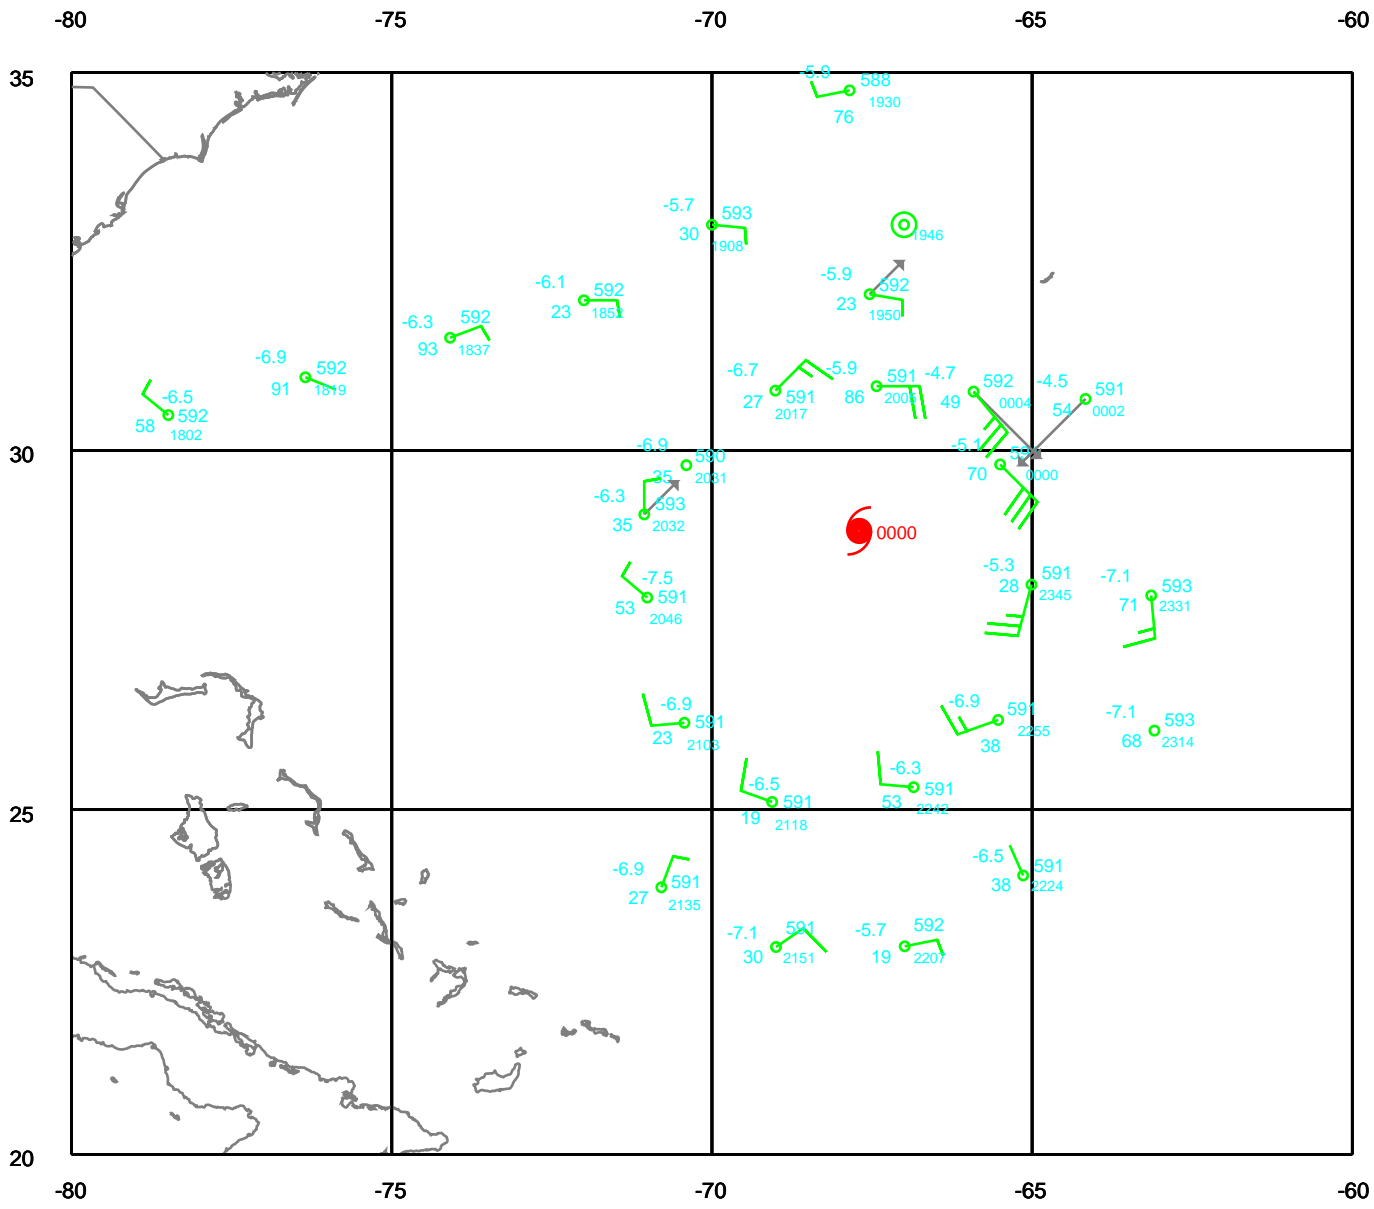

IRENE

300 mb

Date: 050812
Time: 18-30 UTC

EARTH RELATIVE

IRENE

400 mb

Date: 050812
Time: 18-30 UTC

EARTH RELATIVE

IRENE

500 mb

Date: 050812
Time: 18-30 UTC

EARTH RELATIVE

IRENE

700 mb

Date: 050812
Time: 18-30 UTC

EARTH RELATIVE

IRENE

850 mb

Date: 050812
Time: 18-30 UTC

EARTH RELATIVE

IRENE

925 mb

Date: 050812
Time: 18-30 UTC

EARTH RELATIVE

IRENE

Surface

Date: 050812
Time: 18-30 UTC

EARTH RELATIVE