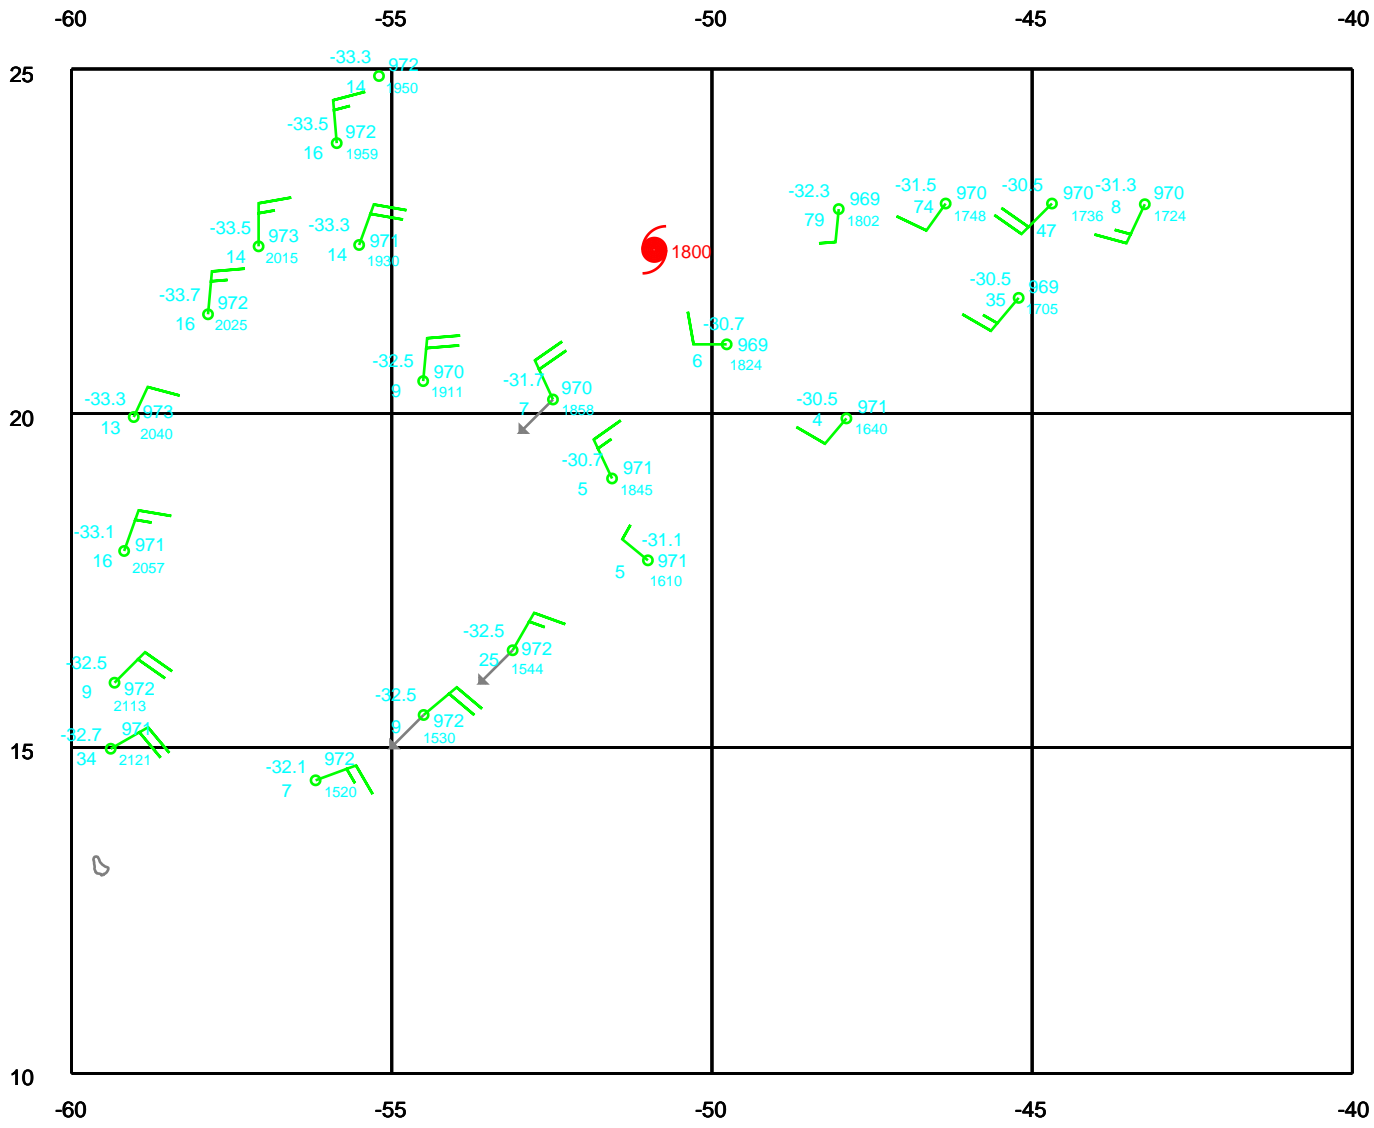

IRENE

200 mb

Date: 050808
Time: 15-27 UTC

EARTH RELATIVE

IRENE

250 mb

Date: 050808
Time: 15-27 UTC

EARTH RELATIVE

IRENE

300 mb

Date: 050808
Time: 15-27 UTC

EARTH RELATIVE

IRENE

400 mb

Date: 050808
Time: 15-27 UTC

EARTH RELATIVE

IRENE

500 mb

Date: 050808
Time: 15-27 UTC

EARTH RELATIVE

IRENE

700 mb

Date: 050808
Time: 15-27 UTC

EARTH RELATIVE

IRENE

850 mb

Date: 050808
Time: 15-27 UTC

EARTH RELATIVE

IRENE

925 mb

Date: 050808
Time: 15-27 UTC

EARTH RELATIVE