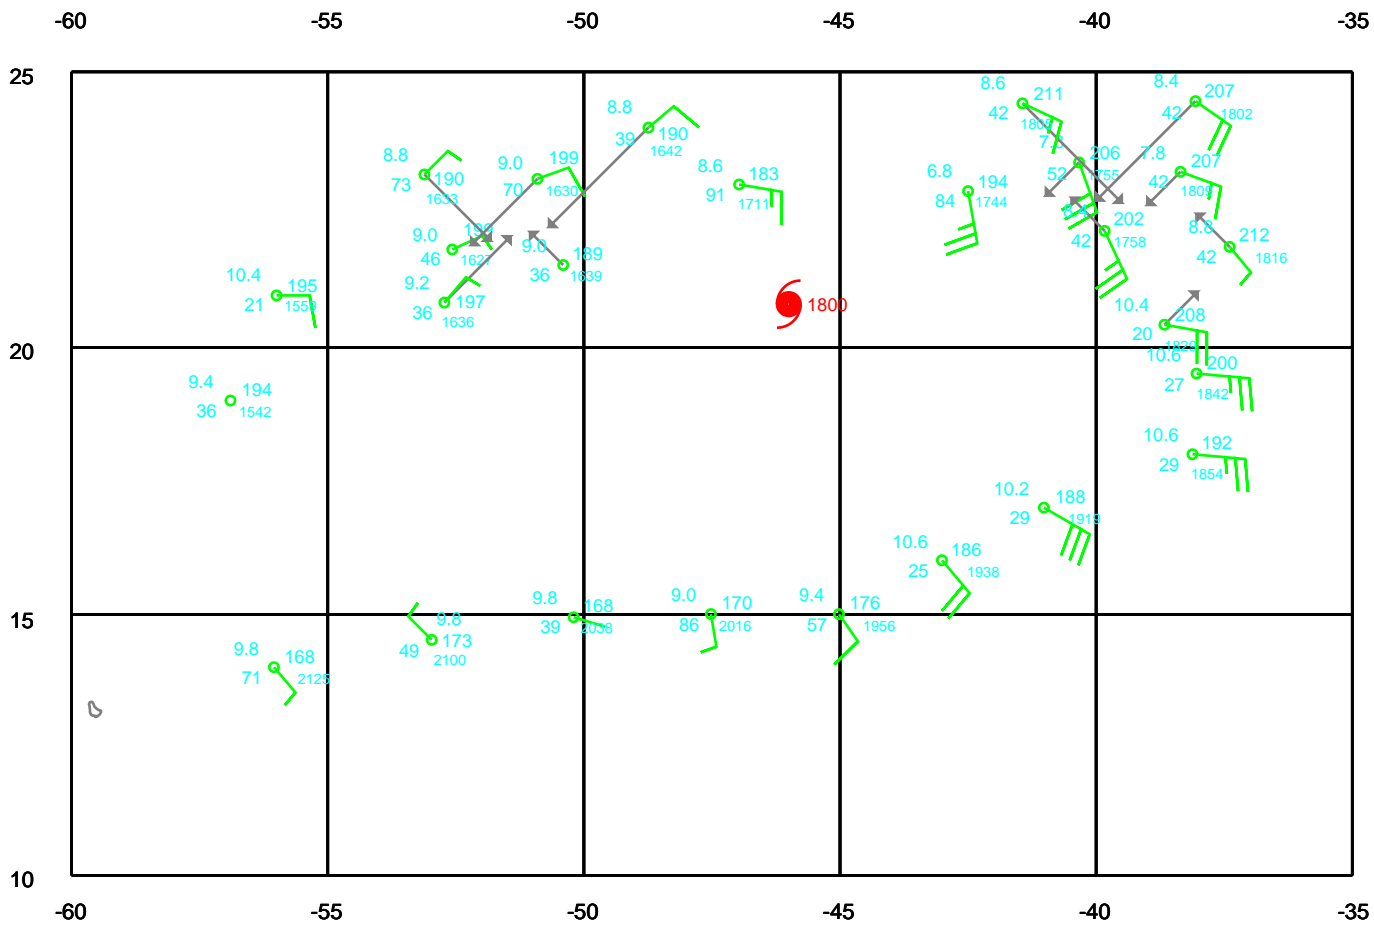

IRENE

300 mb

Date: 050807  
Time: 15-27 UTC

EARTH RELATIVE

IRENE

400 mb

Date: 050807  
Time: 15-27 UTC

EARTH RELATIVE

IRENE

500 mb

Date: 050807  
Time: 15-27 UTC

EARTH RELATIVE

IRENE

700 mb

Date: 050807  
Time: 15-27 UTC

EARTH RELATIVE

IRENE

850 mb

Date: 050807  
Time: 15-27 UTC

EARTH RELATIVE

IRENE

925 mb

Date: 050807  
Time: 15-27 UTC

EARTH RELATIVE

IRENE

Surface

Date: 050807  
Time: 15-27 UTC

EARTH RELATIVE