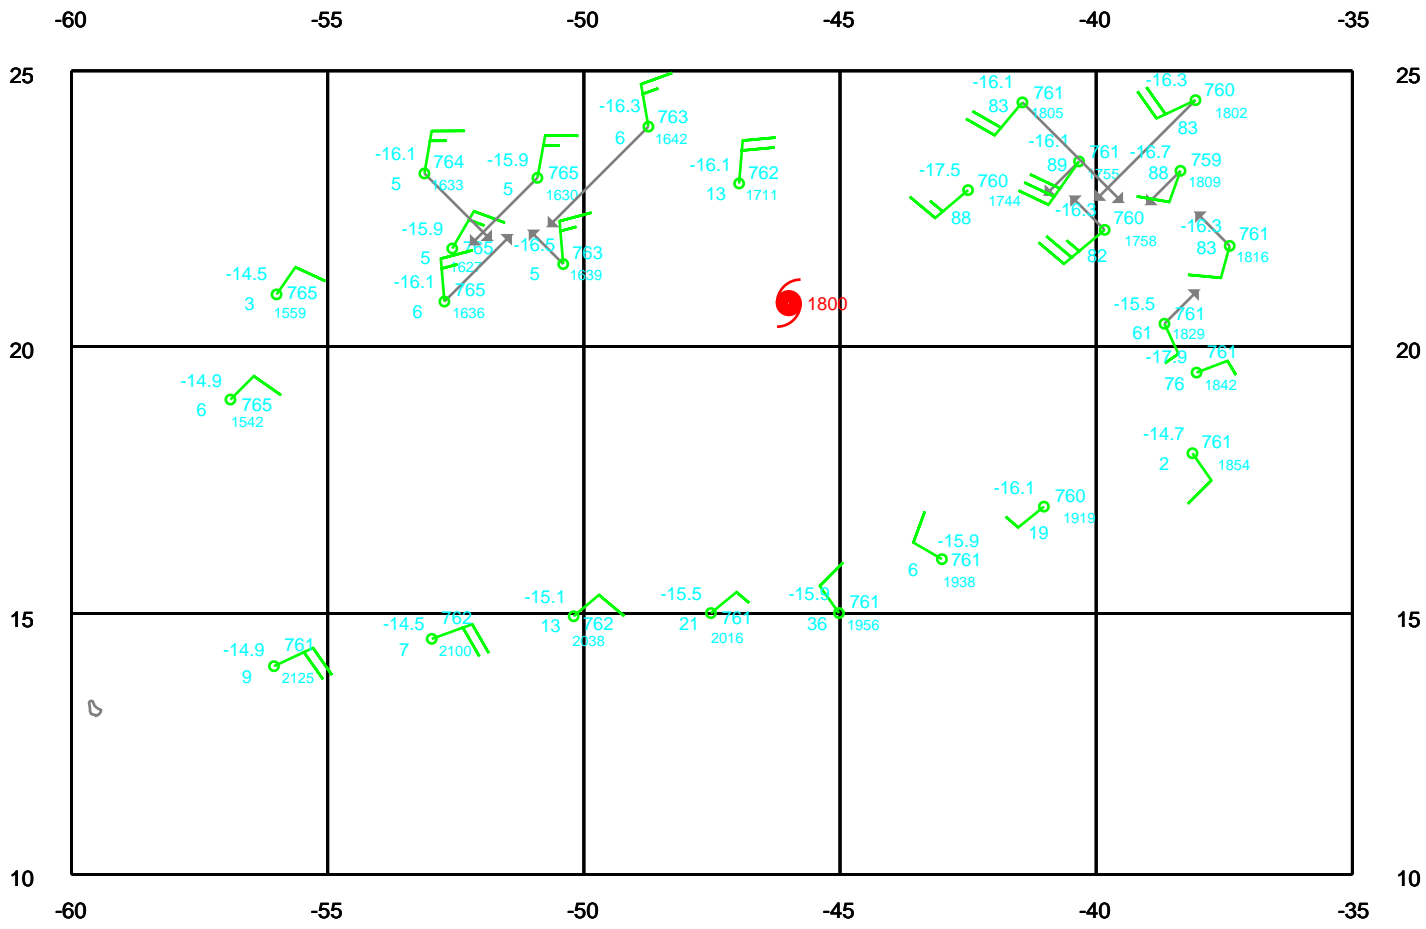

IRENE

400 mb

Date: 050807
Time: 15-27 UTC

EARTH RELATIVE