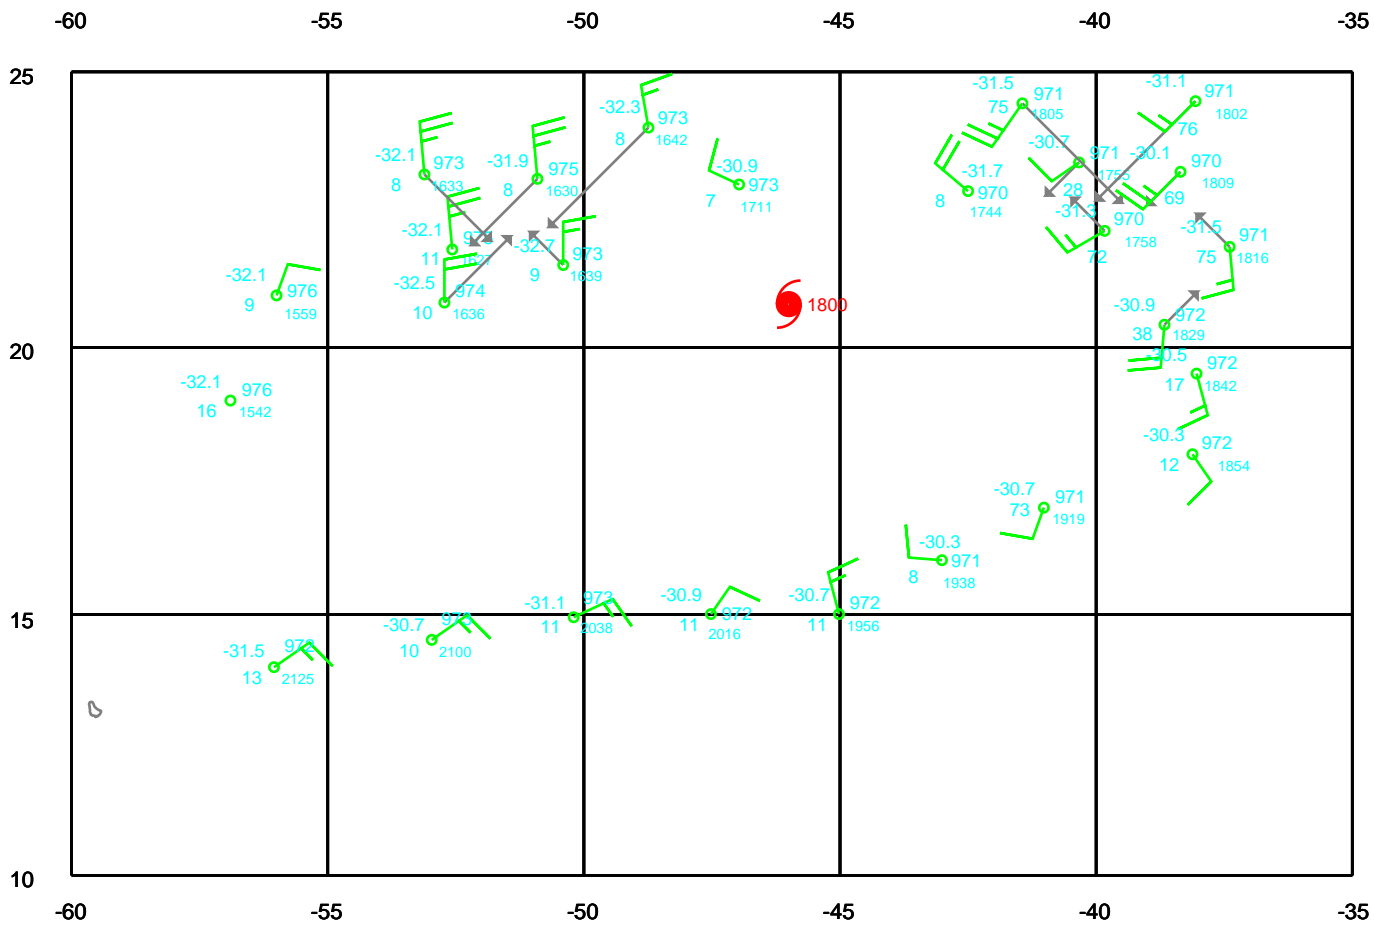

IRENE

200 mb

Date: 050807  
Time: 15-27 UTC

EARTH RELATIVE

IRENE

250 mb

Date: 050807  
Time: 15-27 UTC

EARTH RELATIVE

IRENE

500 mb

Date: 050807  
Time: 15-27 UTC

EARTH RELATIVE

IRENE

700 mb

Date: 050807  
Time: 15-27 UTC

EARTH RELATIVE

IRENE

850 mb

Date: 050807  
Time: 15-27 UTC

EARTH RELATIVE

IRENE

925 mb

Date: 050807  
Time: 15-27 UTC

EARTH RELATIVE

IRENE

Surface

Date: 050807  
Time: 15-27 UTC

EARTH RELATIVE