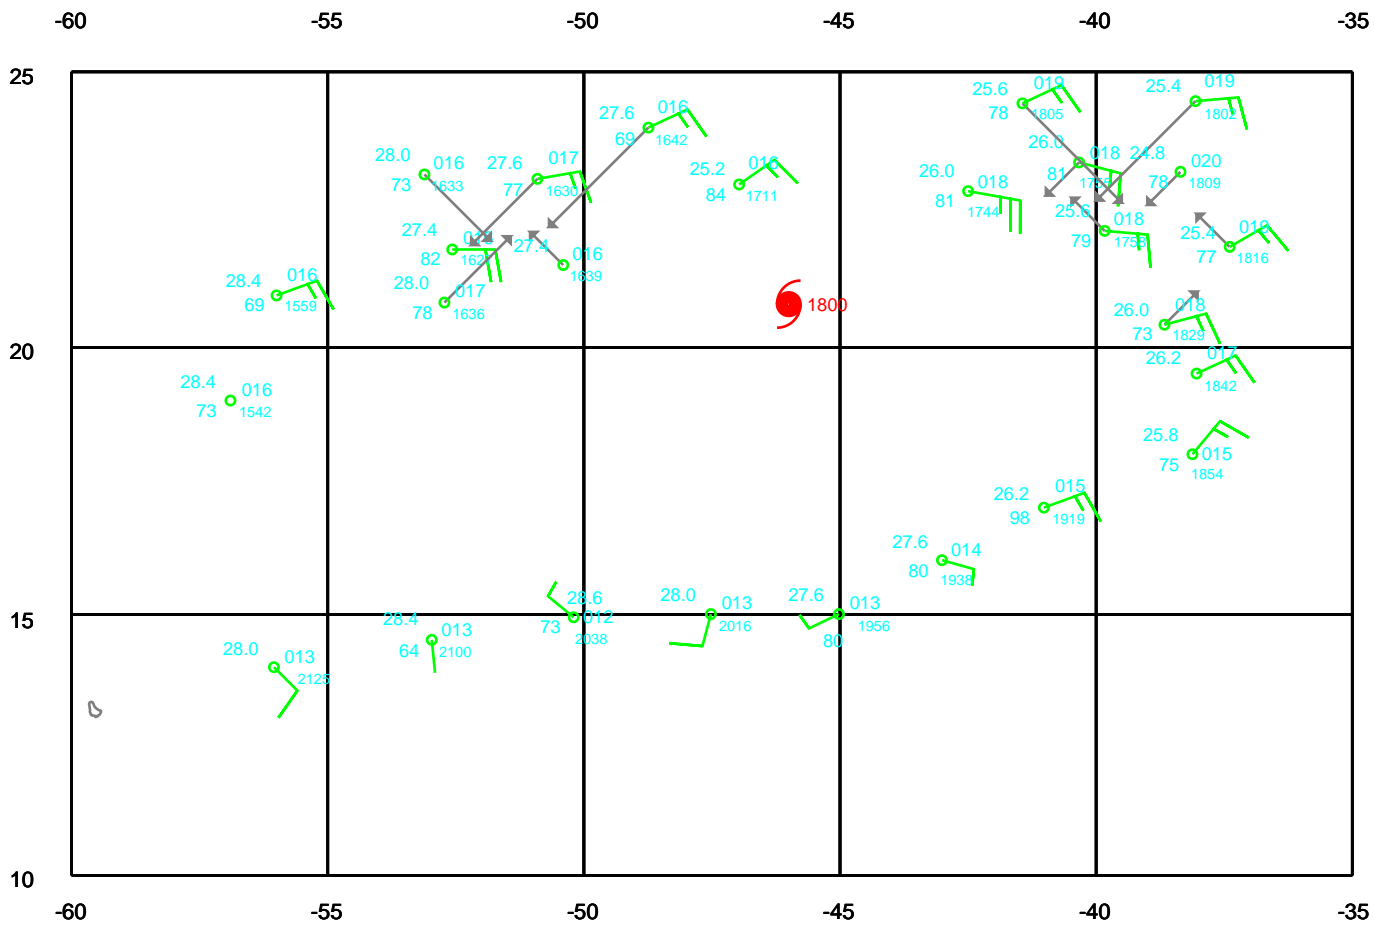

IRENE

300 mb

Date: 050807  
Time: 15-27 UTC

EARTH RELATIVE

IRENE

400 mb

Date: 050807  
Time: 15-27 UTC

EARTH RELATIVE

IRENE

500 mb

Date: 050807  
Time: 15-27 UTC

EARTH RELATIVE

IRENE

700 mb

Date: 050807  
Time: 15-27 UTC

EARTH RELATIVE

IRENE

850 mb

Date: 050807  
Time: 15-27 UTC

EARTH RELATIVE

IRENE

925 mb

Date: 050807  
Time: 15-27 UTC

EARTH RELATIVE

IRENE

Surface

Date: 050807  
Time: 15-27 UTC

EARTH RELATIVE