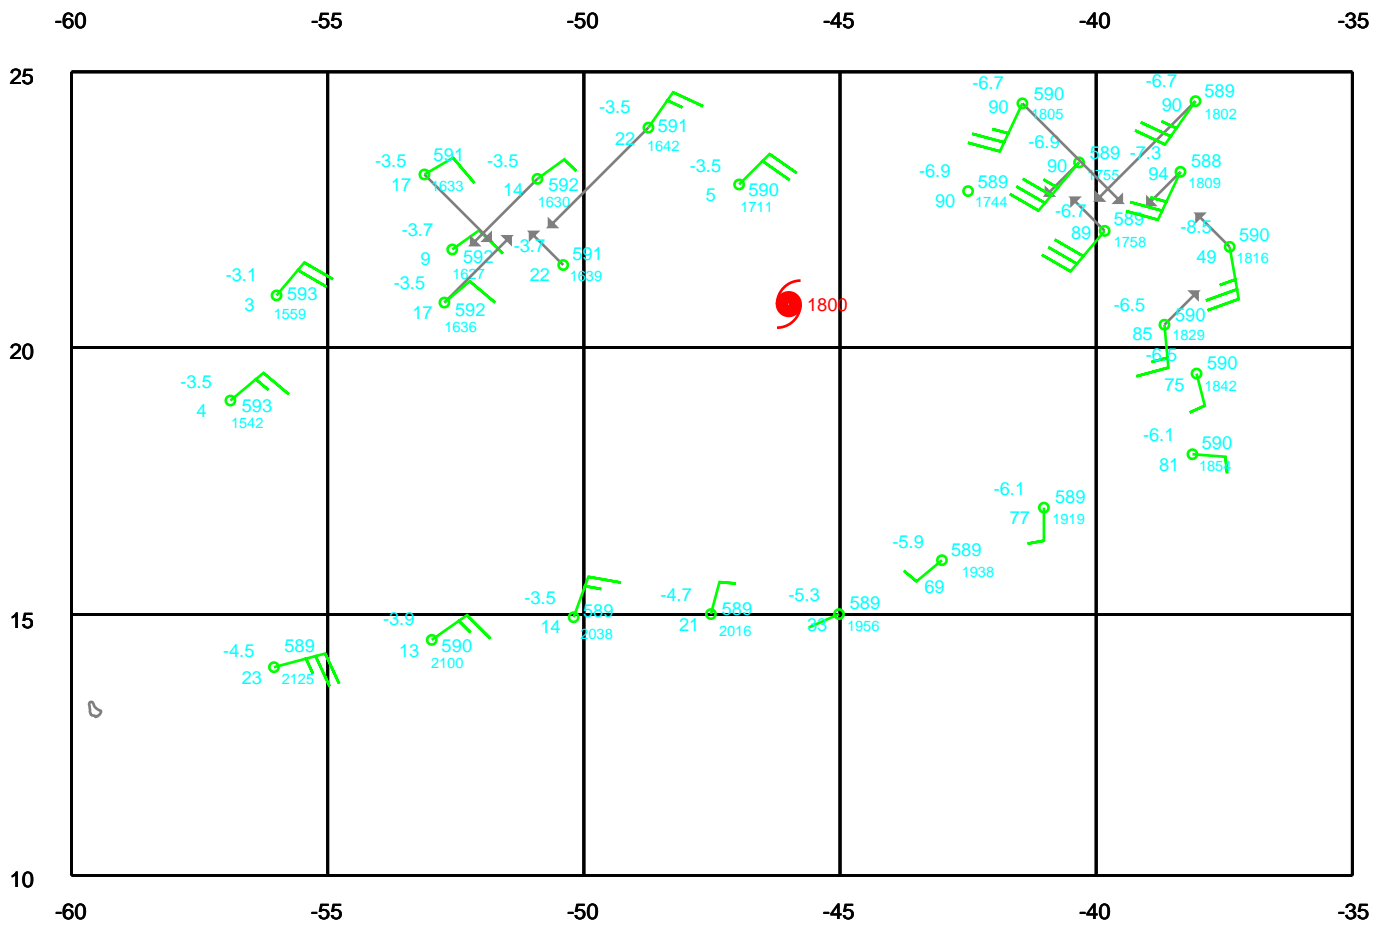

IRENE

300 mb

Date: 050807  
Time: 15-27 UTC

EARTH RELATIVE

IRENE

400 mb

Date: 050807  
Time: 15-27 UTC

EARTH RELATIVE

IRENE

500 mb

Date: 050807  
Time: 15-27 UTC

EARTH RELATIVE

IRENE

700 mb

Date: 050807  
Time: 15-27 UTC

EARTH RELATIVE

IRENE

850 mb

Date: 050807  
Time: 15-27 UTC

EARTH RELATIVE

IRENE

925 mb

Date: 050807  
Time: 15-27 UTC

EARTH RELATIVE

IRENE

Surface

Date: 050807  
Time: 15-27 UTC

EARTH RELATIVE