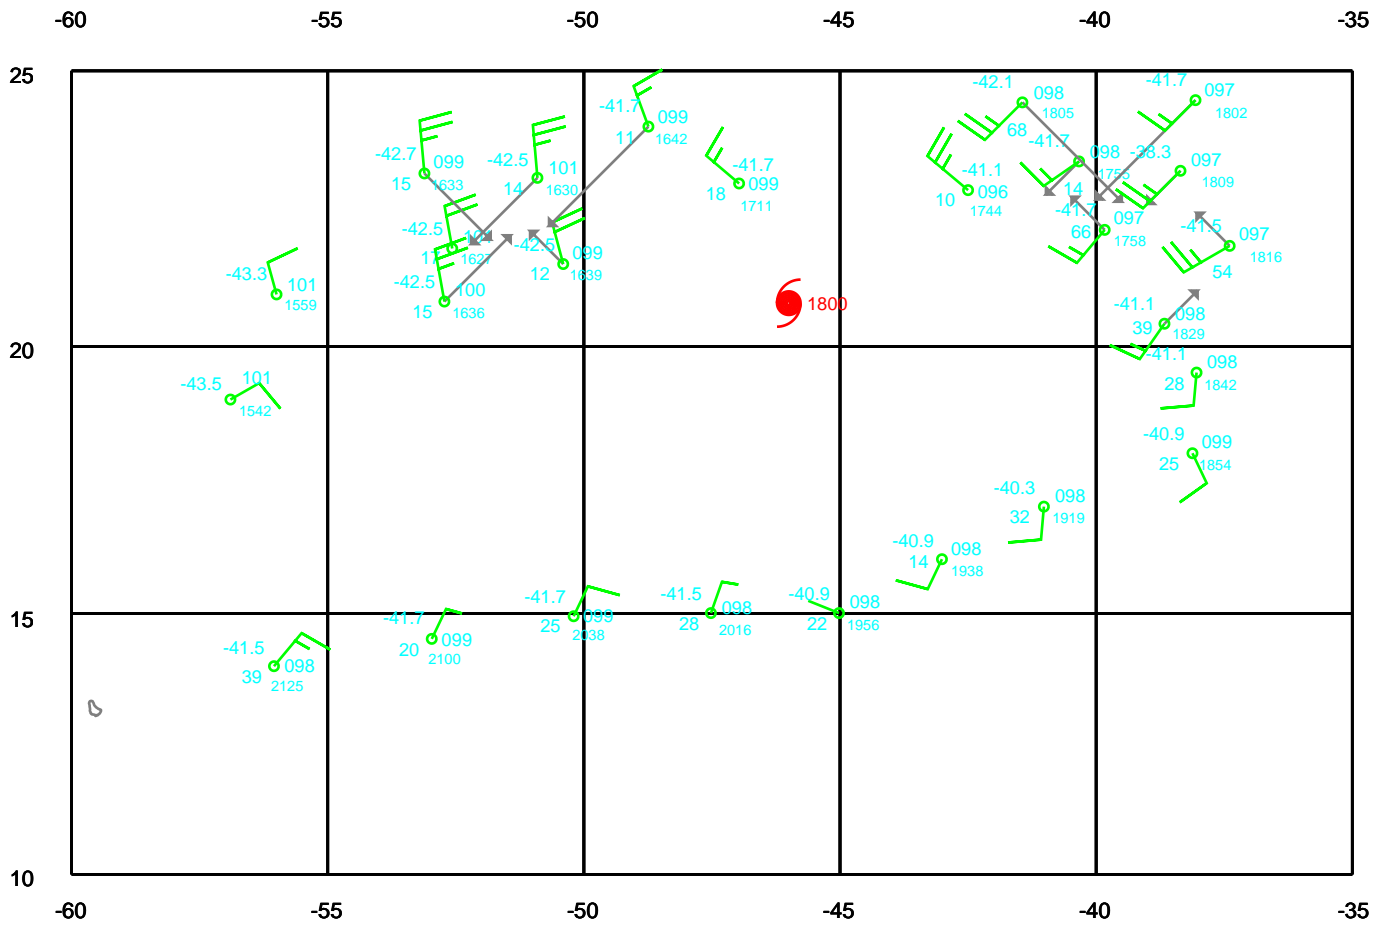

IRENE

200 mb

Date: 050807  
Time: 15-27 UTC

EARTH RELATIVE

IRENE

250 mb

Date: 050807  
Time: 15-27 UTC

EARTH RELATIVE

IRENE

500 mb

Date: 050807  
Time: 15-27 UTC

EARTH RELATIVE

IRENE

700 mb

Date: 050807  
Time: 15-27 UTC

EARTH RELATIVE

IRENE

850 mb

Date: 050807  
Time: 15-27 UTC

EARTH RELATIVE

IRENE

925 mb

Date: 050807  
Time: 15-27 UTC

EARTH RELATIVE

IRENE

Surface

Date: 050807  
Time: 15-27 UTC

EARTH RELATIVE