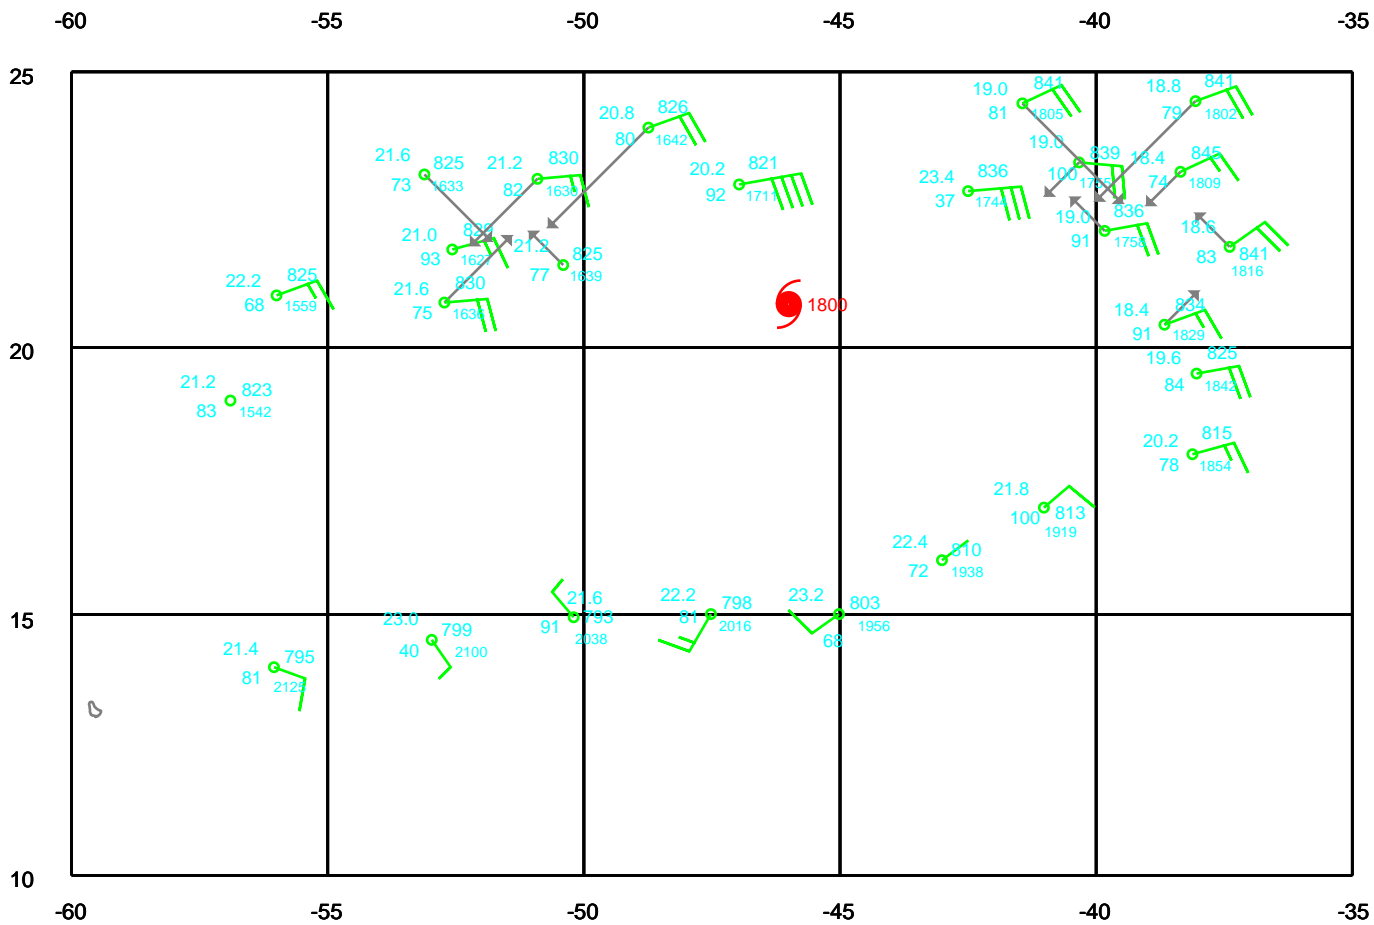

IRENE

300 mb

Date: 050807  
Time: 15-27 UTC

EARTH RELATIVE

IRENE

400 mb

Date: 050807  
Time: 15-27 UTC

EARTH RELATIVE

IRENE

500 mb

Date: 050807  
Time: 15-27 UTC

EARTH RELATIVE

IRENE

700 mb

Date: 050807  
Time: 15-27 UTC

EARTH RELATIVE

IRENE

850 mb

Date: 050807  
Time: 15-27 UTC

EARTH RELATIVE

IRENE

925 mb

Date: 050807  
Time: 15-27 UTC

EARTH RELATIVE

IRENE

Surface

Date: 050807  
Time: 15-27 UTC

EARTH RELATIVE