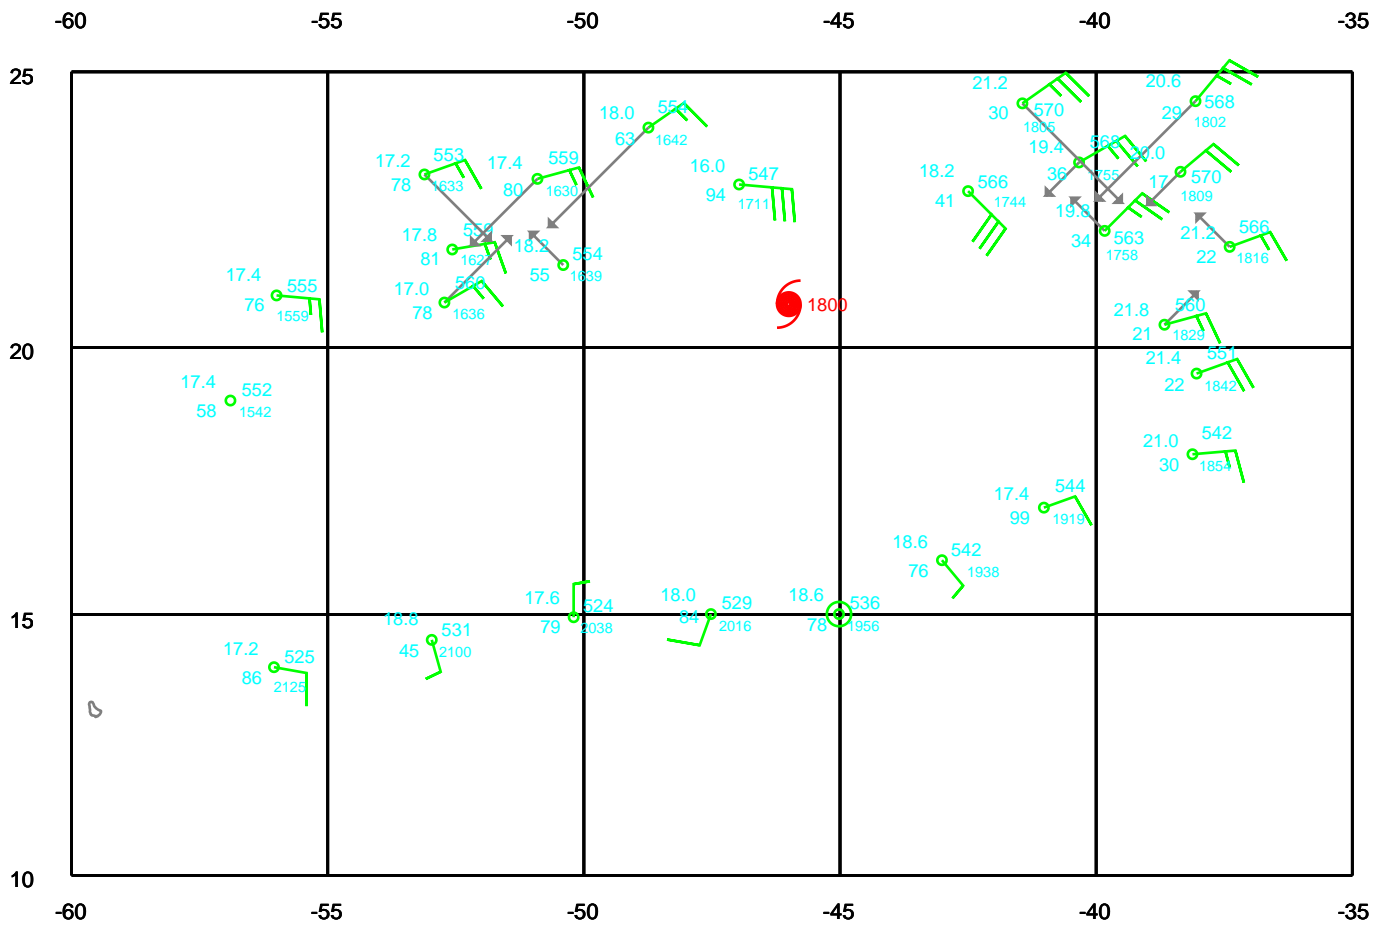

IRENE

300 mb

Date: 050807  
Time: 15-27 UTC

EARTH RELATIVE

IRENE

400 mb

Date: 050807  
Time: 15-27 UTC

EARTH RELATIVE

IRENE

500 mb

Date: 050807  
Time: 15-27 UTC

EARTH RELATIVE

IRENE

700 mb

Date: 050807  
Time: 15-27 UTC

EARTH RELATIVE

IRENE

850 mb

Date: 050807  
Time: 15-27 UTC

EARTH RELATIVE

IRENE

925 mb

Date: 050807  
Time: 15-27 UTC

EARTH RELATIVE

IRENE

Surface

Date: 050807  
Time: 15-27 UTC

EARTH RELATIVE