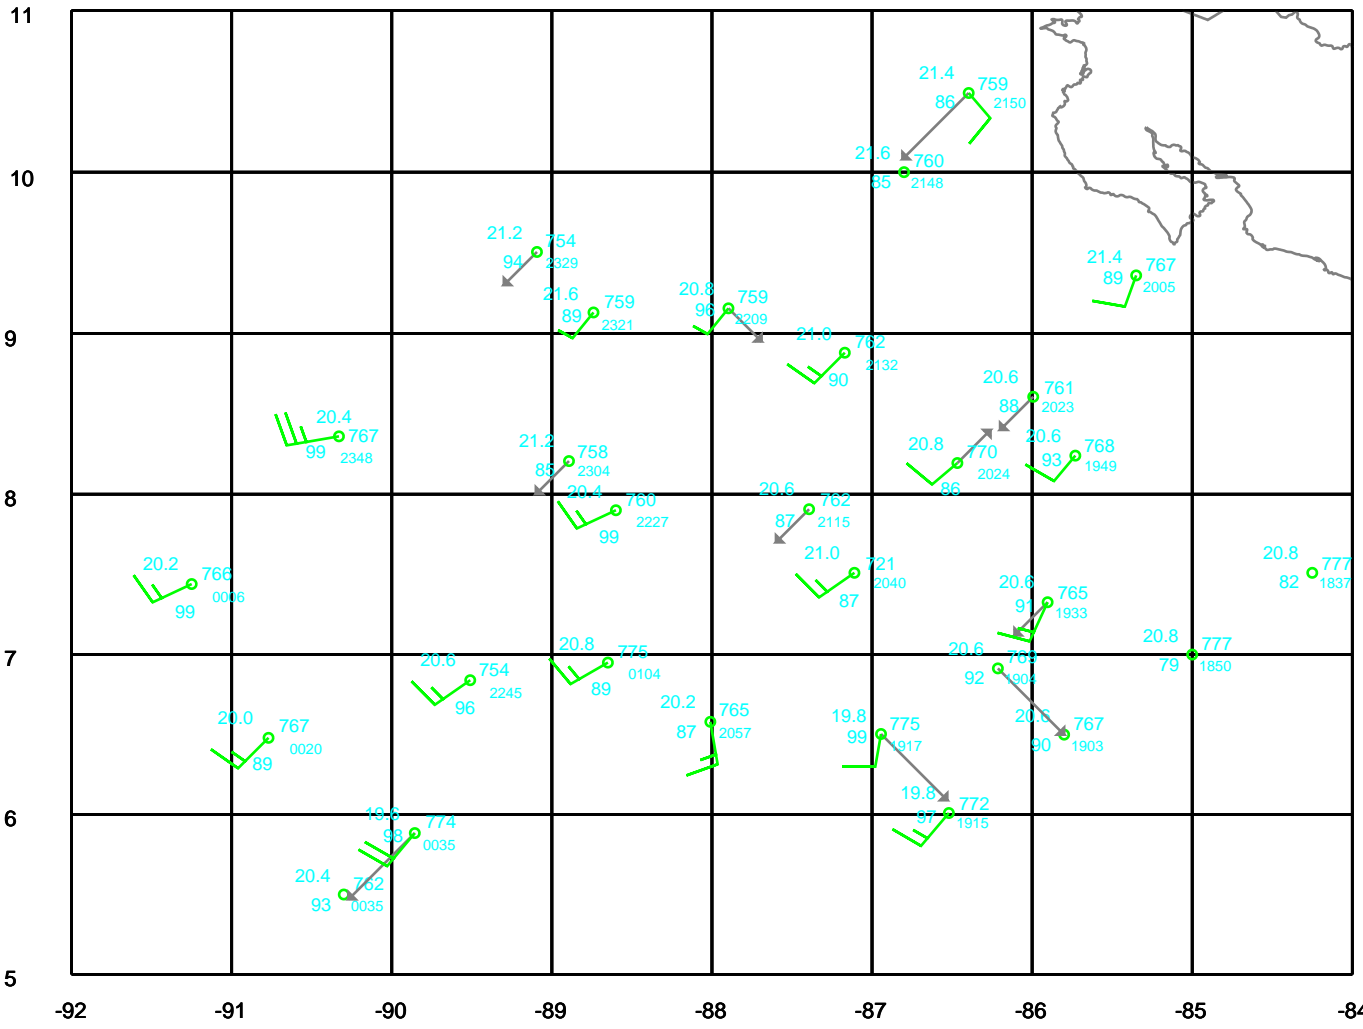

IFEX/TCSP

700 mb

Date: 050715
Time: 18-30 UTC

EARTH RELATIVE

IFEX/TCSP

850 mb

Date: 050715
Time: 18-30 UTC

EARTH RELATIVE

-92 -91 -90 -89 -88 -87 -86 -85 -84

IFEX/TCSP

925 mb

Date: 050715
Time: 18-30 UTC

EARTH RELATIVE

IFEX/TCSP

Surface

Date: 050715
Time: 18-30 UTC

EARTH RELATIVE