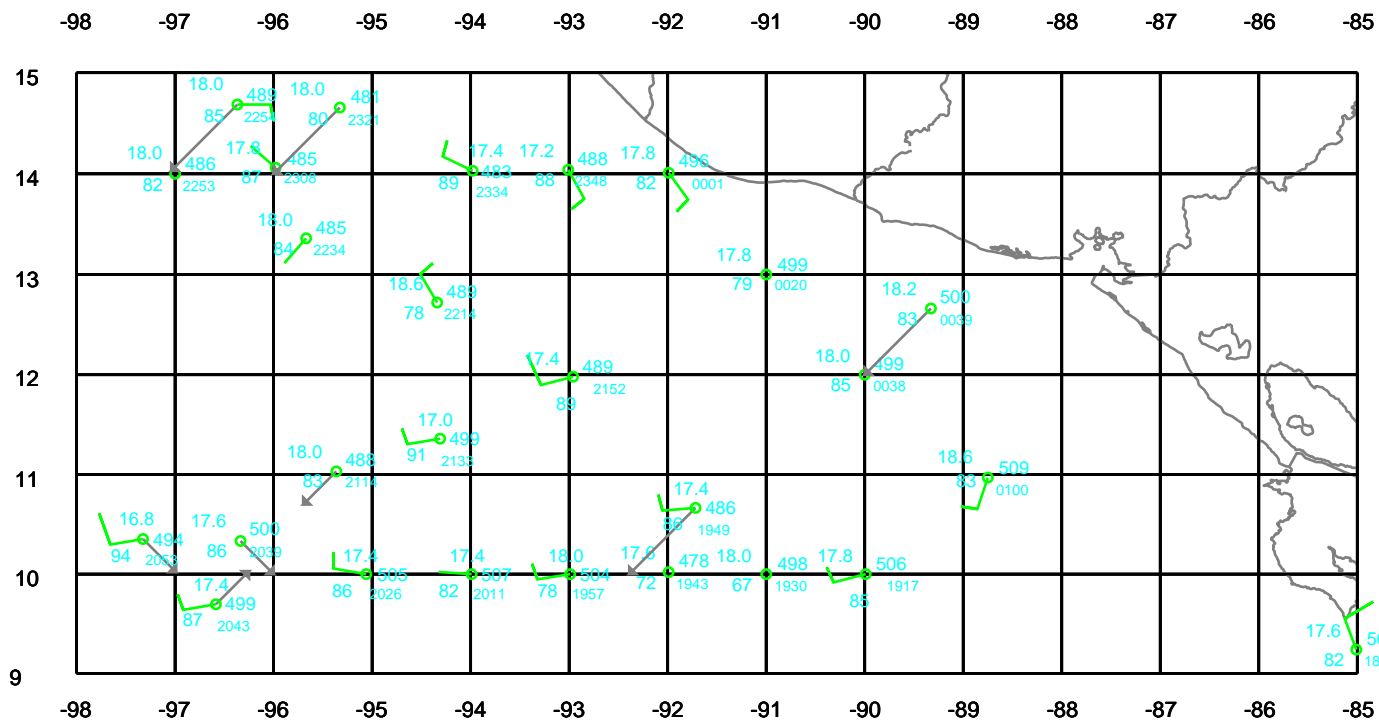

IFEX/TCSP

700 mb

Date: 050714
Time: 18-30 UTC

EARTH RELATIVE

IFEX/TCSP

850 mb

Date: 050714
Time: 18-30 UTC

EARTH RELATIVE

IFEX/TCSP

925 mb

Date: 050714
Time: 18-30 UTC

EARTH RELATIVE