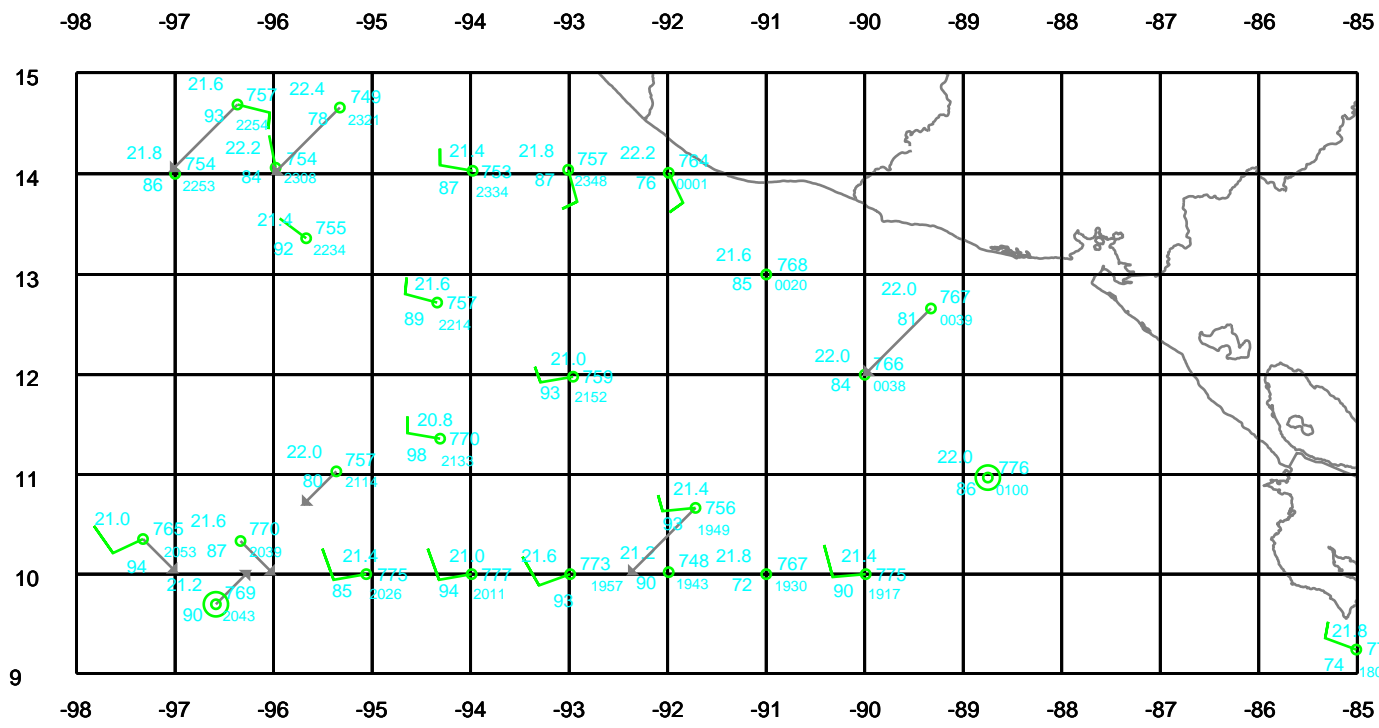

IFEX/TCSP

700 mb

Date: 050714
Time: 18-30 UTC

EARTH RELATIVE

IFEX/TCSP

850 mb

Date: 050714
Time: 18-30 UTC

EARTH RELATIVE

IFEX/TCSP

925 mb

Date: 050714
Time: 18-30 UTC

EARTH RELATIVE