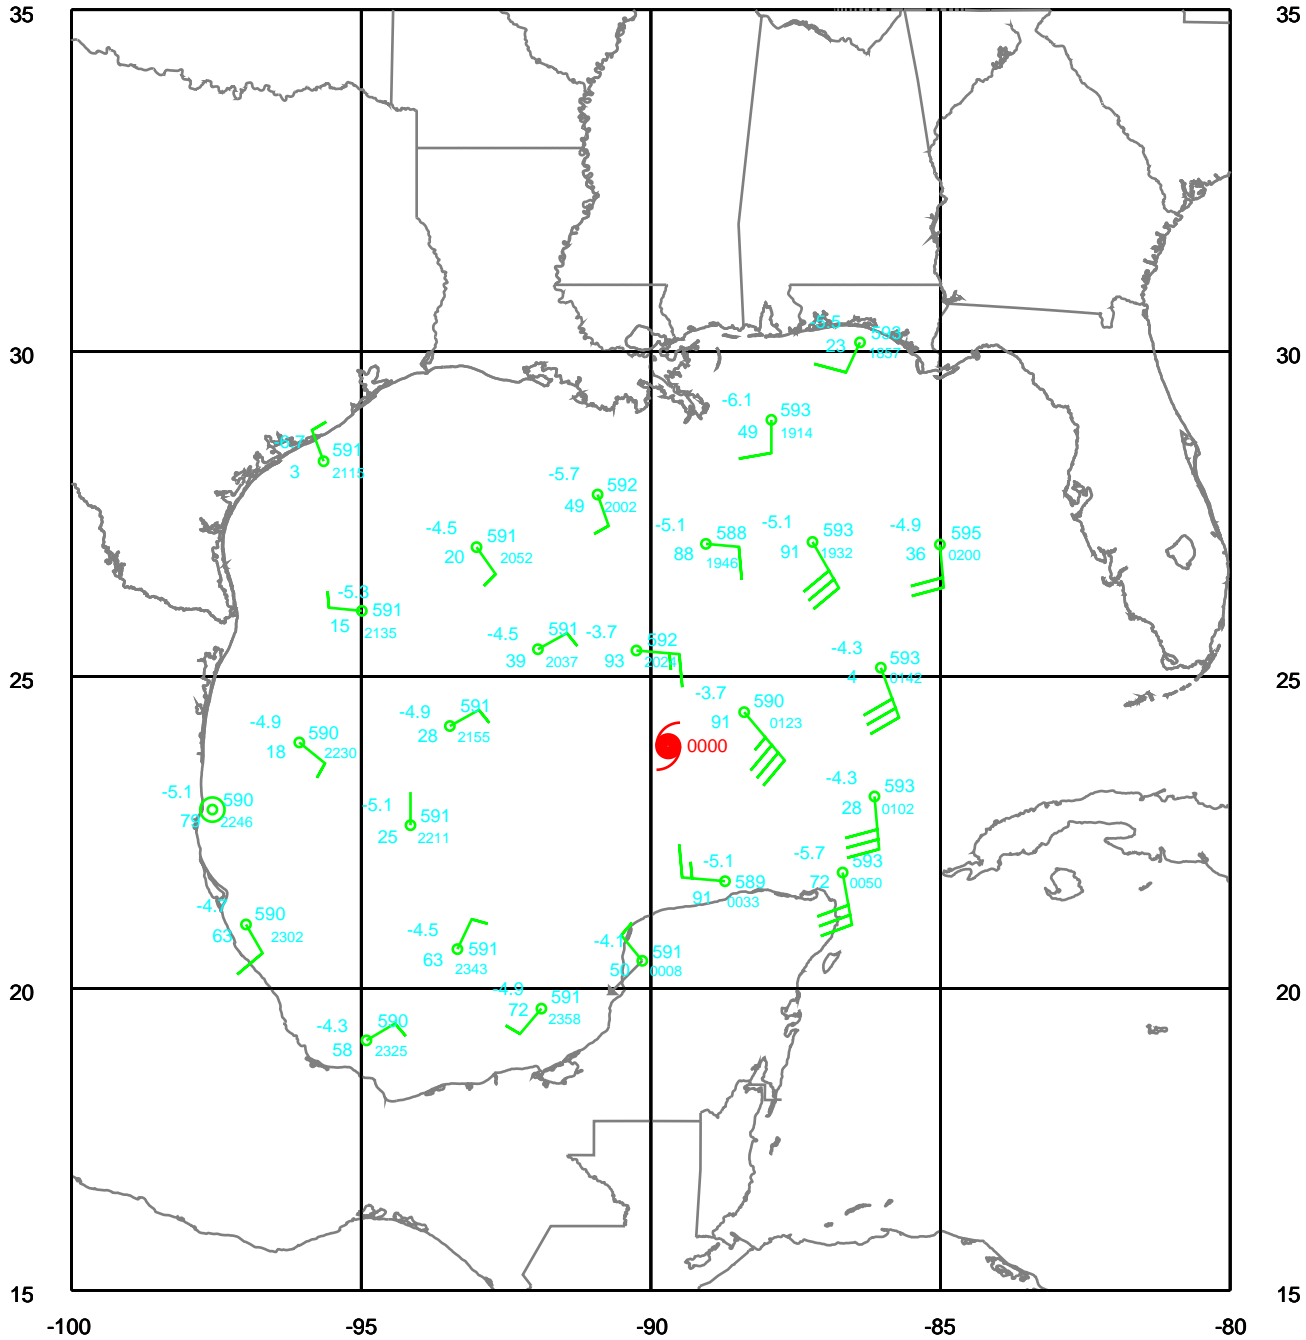

-100   -95   -90   -85   -80

TD3/CINDY

500 mb

Date: 050704
Time: 18-30 UTC

EARTH RELATIVE