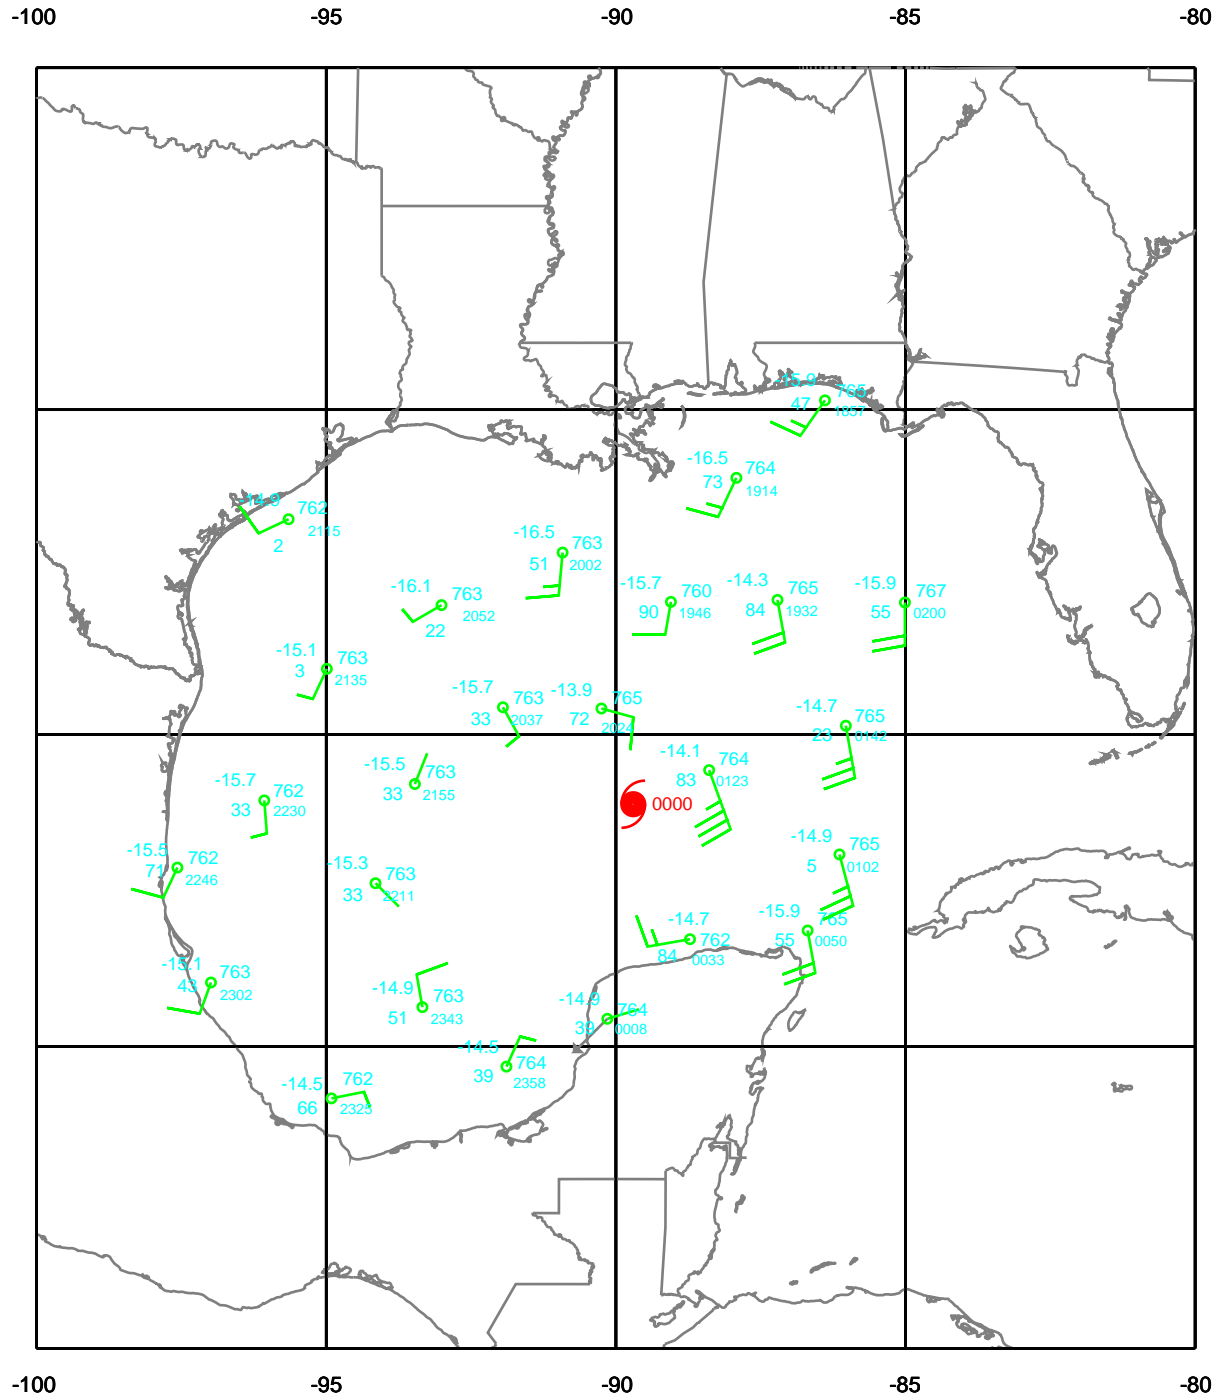

TD3/CINDY

200 mb

Date: 050704

Time: 18-30 UTC

EARTH RELATIVE

-100 -95 -90 -85 -80

TD3/CINDY

250 mb

Date: 050704
Time: 18-30 UTC

EARTH RELATIVE

-100 -95 -90 -85 -80

TD3/CINDY

300 mb

Date: 050704
Time: 18-30 UTC

EARTH RELATIVE

TD3/CINDY

Date: 050704
Time: 18-30 UTC

EARTH RELATIVE

TD3/CINDY

925 mb

Date: 050704
Time: 18-30 UTC

EARTH RELATIVE

-100 -95 -90 -85 -80

TD3/CINDY

Surface

Date: 050704
Time: 18-30 UTC

EARTH RELATIVE