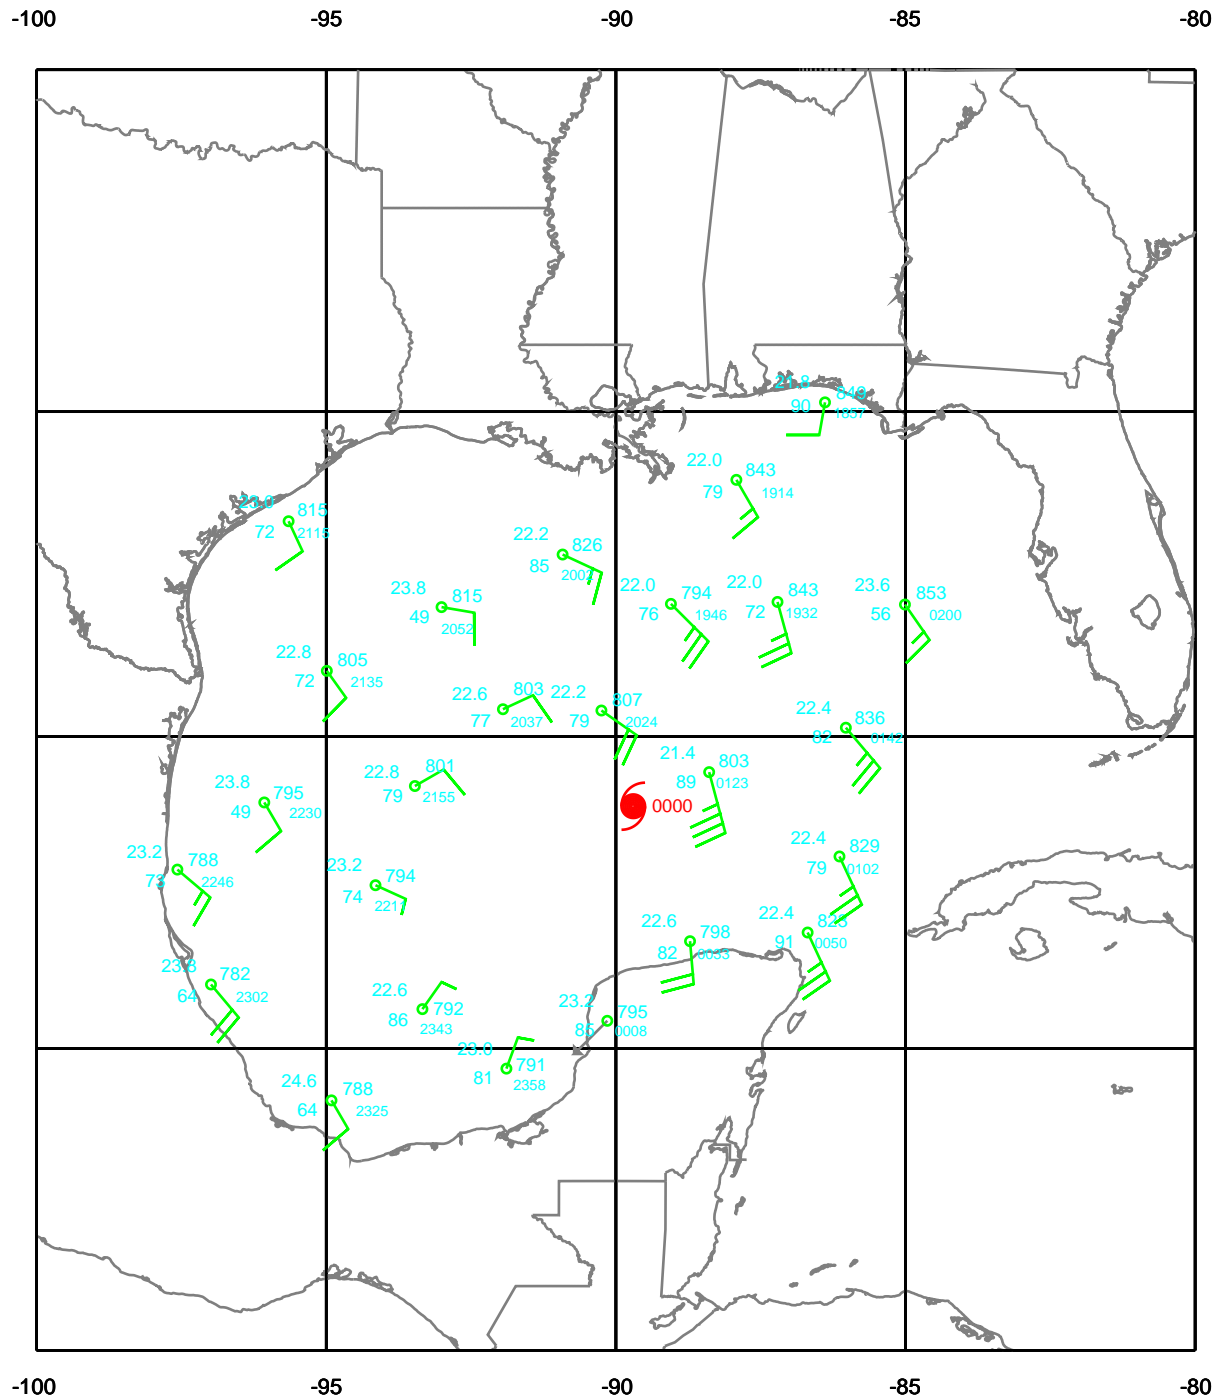

Date: 050704
Time: 18-30 UTC

EARTH RELATIVE

-100 -95 -90 -85 -80

TD3/CINDY

300 mb

Date: 050704
Time: 18-30 UTC

EARTH RELATIVE

TD3/CINDY

-100 -95 -90 -85 -80

TD3/CINDY

700 mb

Date: 050704
Time: 18-30 UTC

EARTH RELATIVE

-100 -95 -90 -85 -80

TD3/CINDY

850 mb

Date: 050704
Time: 18-30 UTC

EARTH RELATIVE

TD3/CINDY

925 mb

Date: 050704
Time: 18-30 UTC

EARTH RELATIVE

-100 -95 -90 -85 -80

TD3/CINDY

Surface

Date: 050704
Time: 18-30 UTC

EARTH RELATIVE