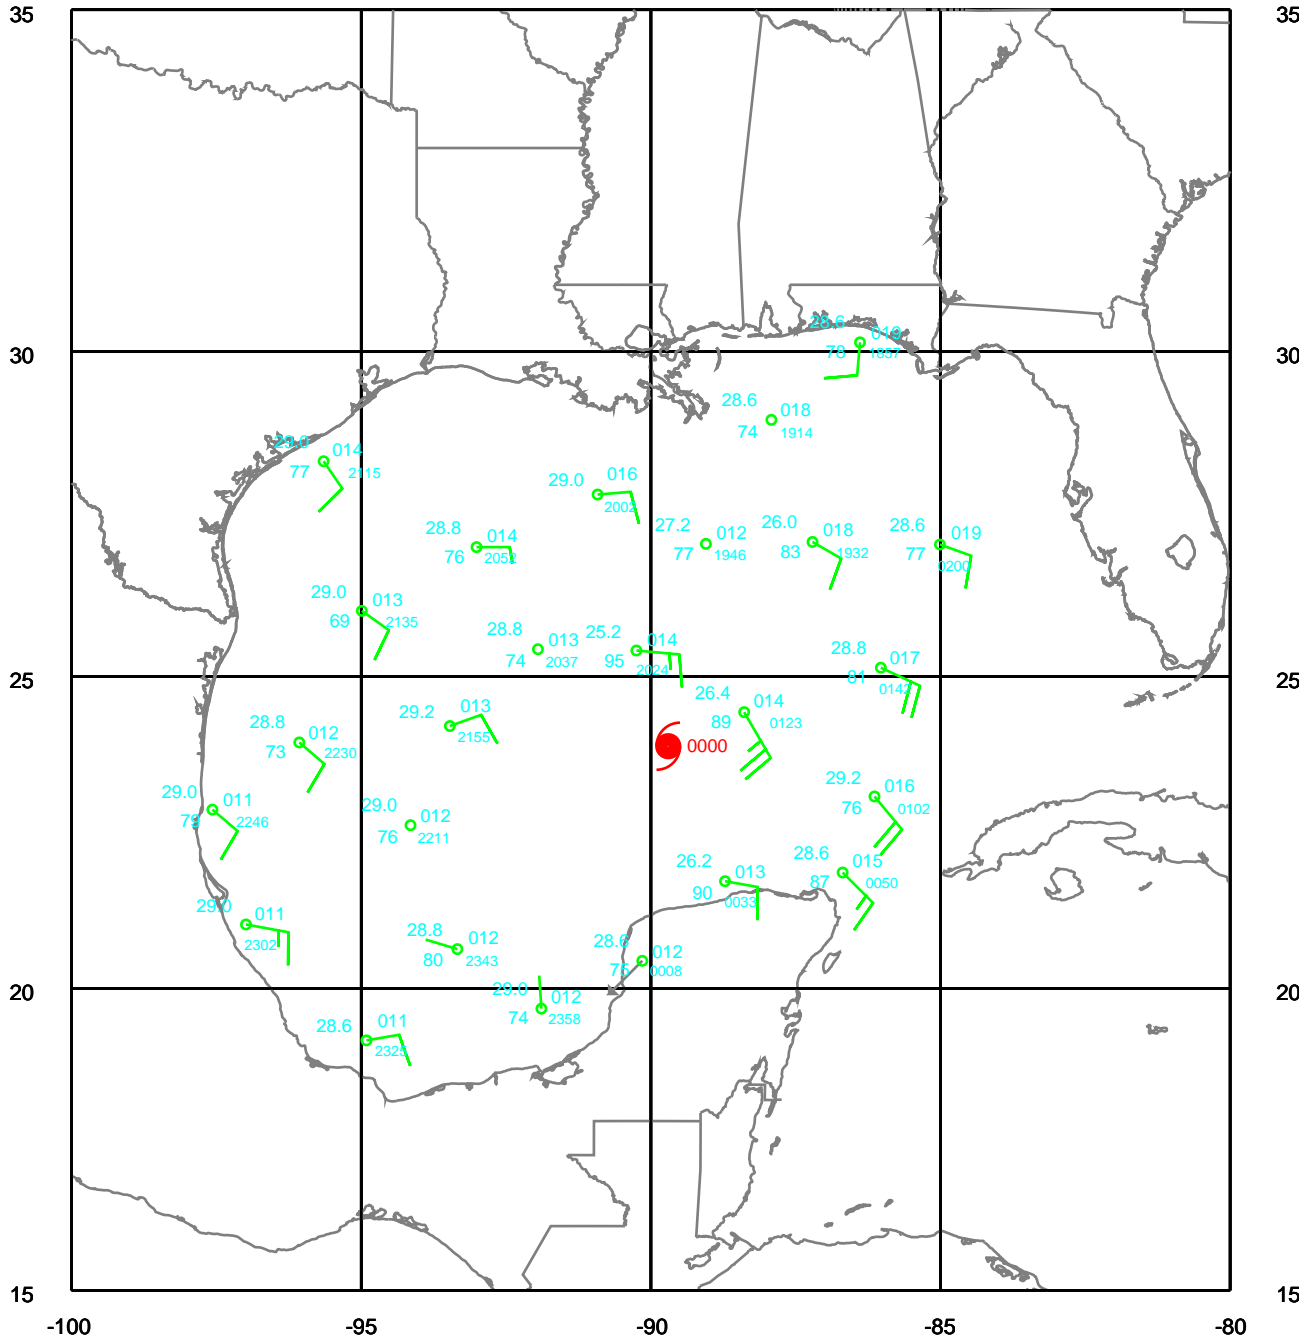

TD3/CINDY

200 mb

Date: 050704

Time: 18-30 UTC

EARTH RELATIVE

-100 -95 -90 -85 -80

TD3/CINDY

250 mb

Date: 050704
Time: 18-30 UTC

EARTH RELATIVE

-100 -95 -90 -85 -80

TD3/CINDY

300 mb

Date: 050704
Time: 18-30 UTC

EARTH RELATIVE

TD3/CINDY

Date: 050704
Time: 18-30 UTC

EARTH RELATIVE

TD3/CINDY

925 mb

Date: 050704
Time: 18-30 UTC

EARTH RELATIVE

-100 -95 -90 -85 -80

TD3/CINDY

Surface

Date: 050704
Time: 18-30 UTC

EARTH RELATIVE