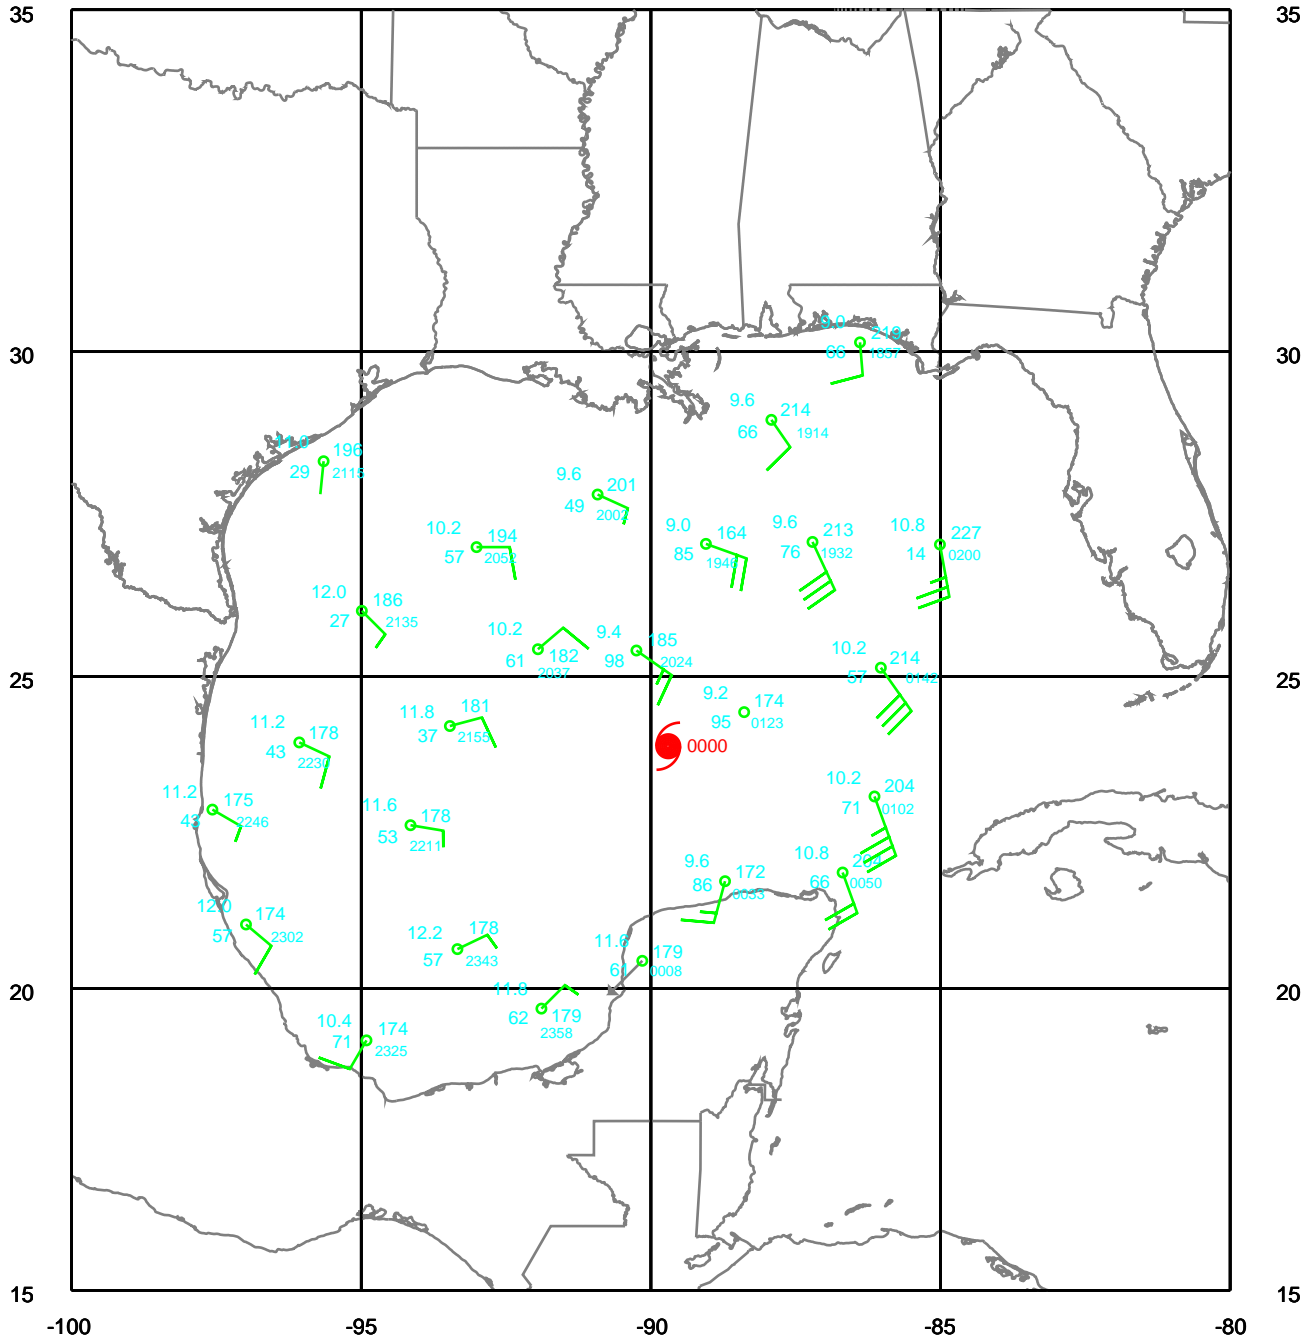

-100 -95 -90 -85 -80

TD3/CINDY

700 mb

Date: 050704
Time: 18-30 UTC

EARTH RELATIVE