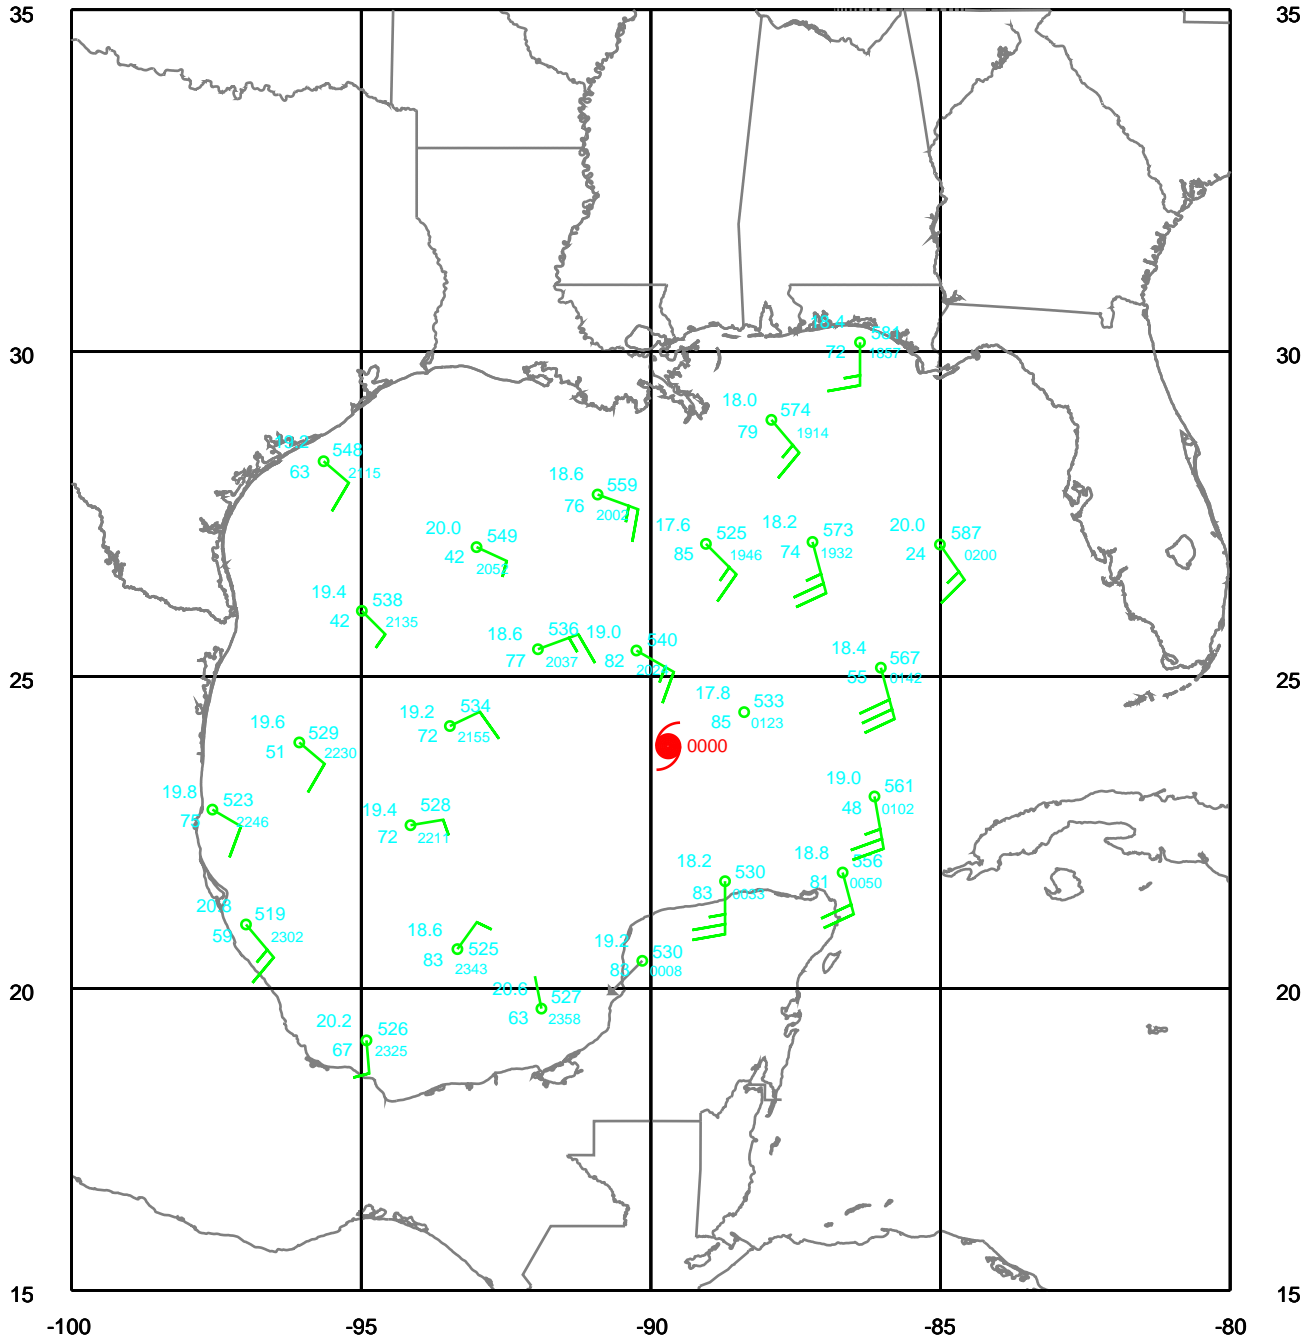

Date: 050704
Time: 18-30 UTC

EARTH RELATIVE

-100 -95 -90 -85 -80

TD3/CINDY

300 mb

Date: 050704
Time: 18-30 UTC

EARTH RELATIVE

TD3/CINDY

-100 -95 -90 -85 -80

TD3/CINDY

700 mb

Date: 050704
Time: 18-30 UTC

EARTH RELATIVE

-100 -95 -90 -85 -80

TD3/CINDY

850 mb

Date: 050704
Time: 18-30 UTC

EARTH RELATIVE

TD3/CINDY

925 mb

Date: 050704
Time: 18-30 UTC

EARTH RELATIVE

-100 -95 -90 -85 -80

TD3/CINDY

Surface

Date: 050704
Time: 18-30 UTC

EARTH RELATIVE