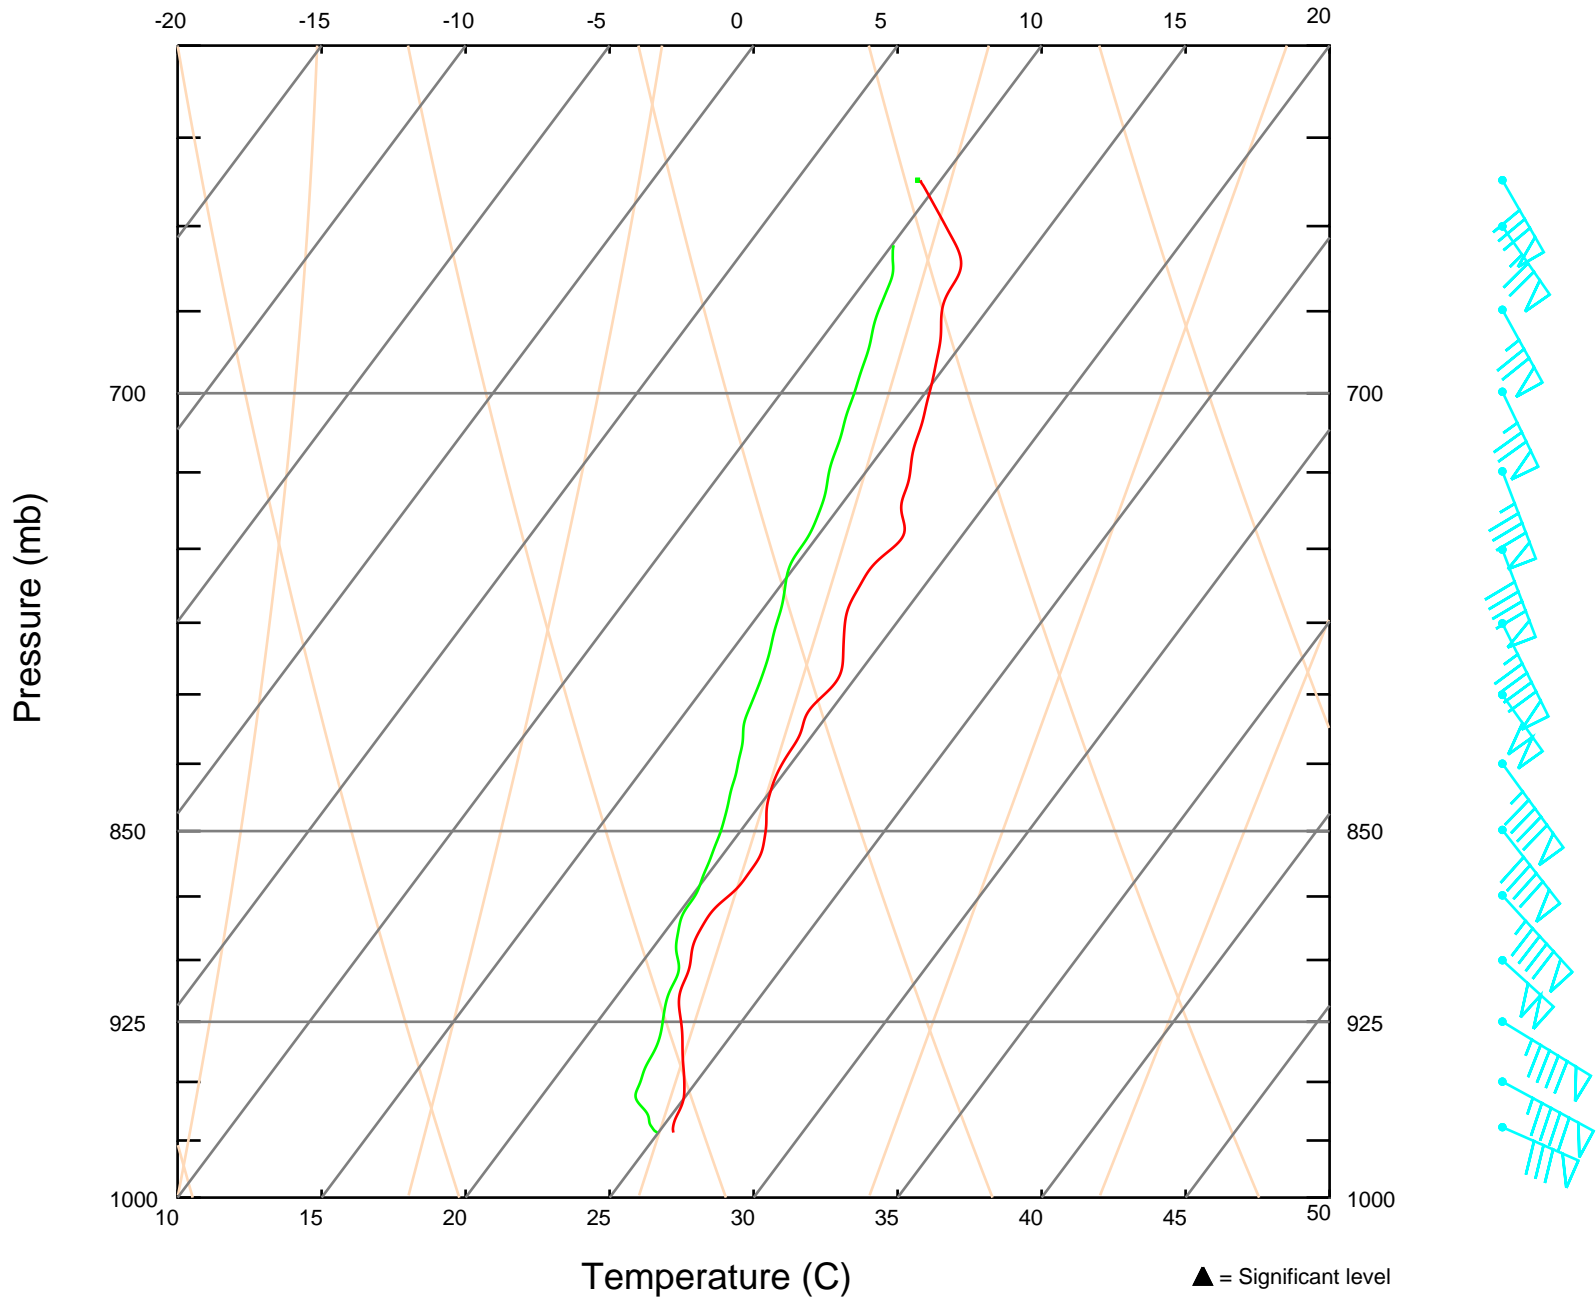

SKEW-T LOG-P DIAGRAM

Sonde ID: 012625040

184434 UTC 23 OCT 2005

24.98 N 83.21 W

SKEW-T LOG-P DIAGRAM

Sonde ID: 053416160

191512 UTC 23 OCT 2005

23.66 N 84.74 W

SKEW-T LOG-P DIAGRAM
Sonde ID: 053166150

191521 UTC 23 OCT 2005
23.66 N 84.74 W

SKEW-T LOG-P DIAGRAM

Sonde ID: 053156033

203257 UTC 23 OCT 2005

22.75 N 85.73 W