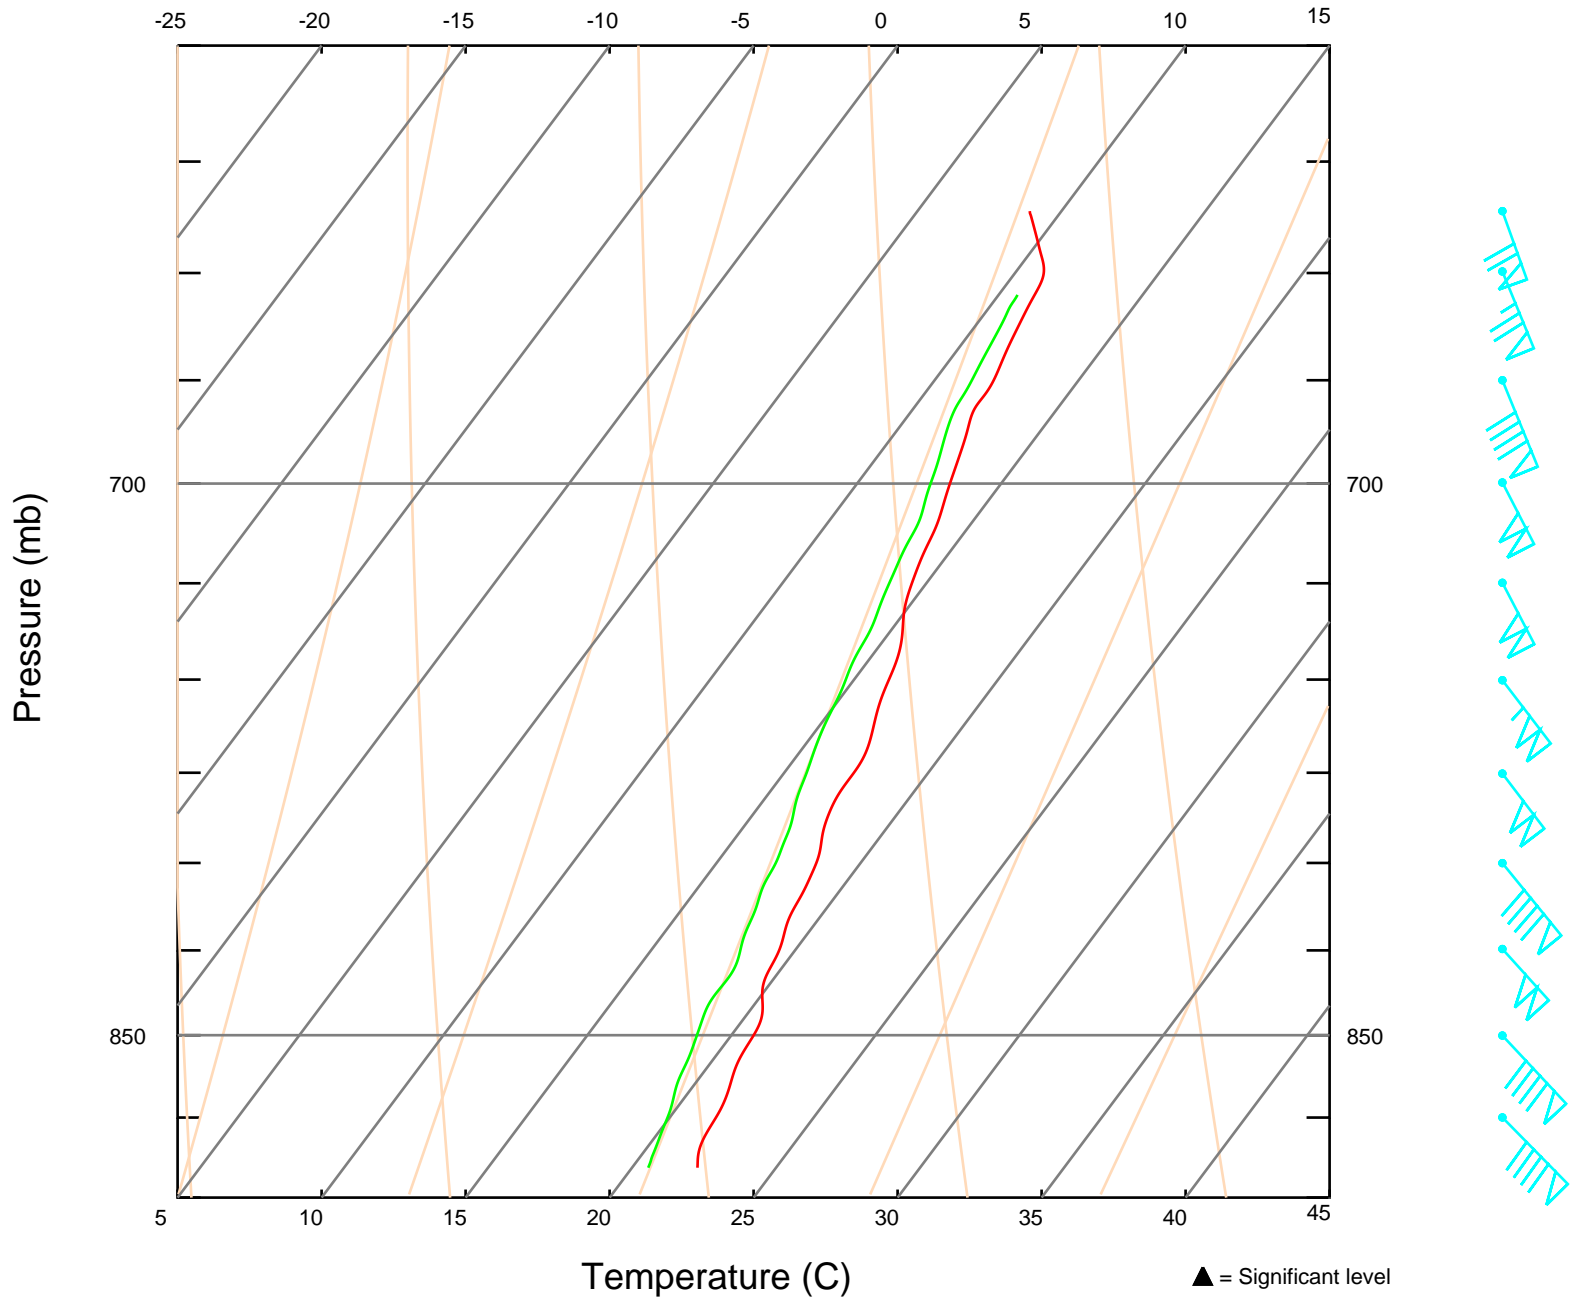

SKEW-T LOG-P DIAGRAM

Sonde ID: 012625040

184434 UTC 23 OCT 2005

24.98 N 83.21 W

SKEW-T LOG-P DIAGRAM

Sonde ID: 053416160

191512 UTC 23 OCT 2005

23.66 N 84.74 W

SKEW-T LOG-P DIAGRAM
Sonde ID: 053166150

191521 UTC 23 OCT 2005
23.66 N 84.74 W

SKEW-T LOG-P DIAGRAM

Sonde ID: 053156033

203257 UTC 23 OCT 2005

22.75 N 85.73 W