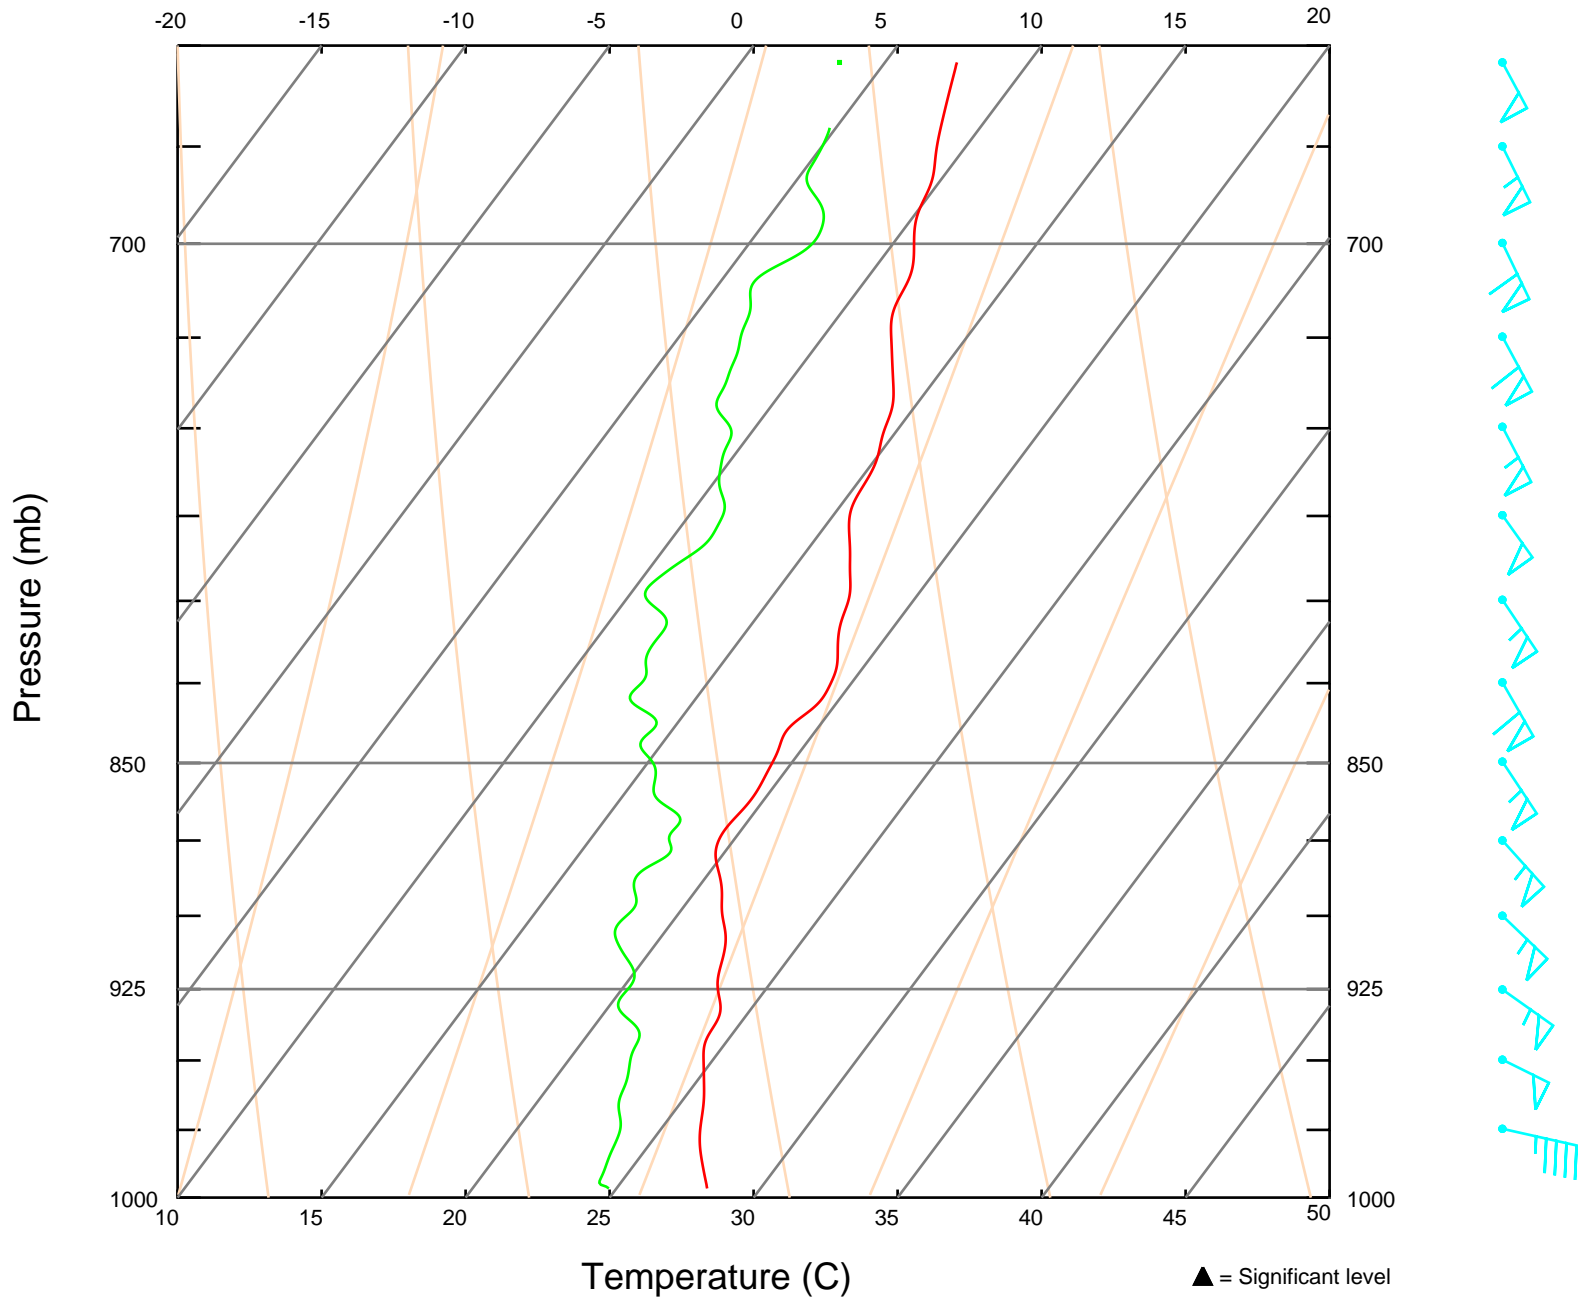

SKEW-T LOG-P DIAGRAM

Sonde ID: 012625040

184434 UTC 23 OCT 2005

24.98 N 83.21 W

SKEW-T LOG-P DIAGRAM

Sonde ID: 053416160

191512 UTC 23 OCT 2005

23.66 N 84.74 W

SKEW-T LOG-P DIAGRAM
Sonde ID: 053166150

191521 UTC 23 OCT 2005
23.66 N 84.74 W

SKEW-T LOG-P DIAGRAM

Sonde ID: 053156033

203257 UTC 23 OCT 2005

22.75 N 85.73 W