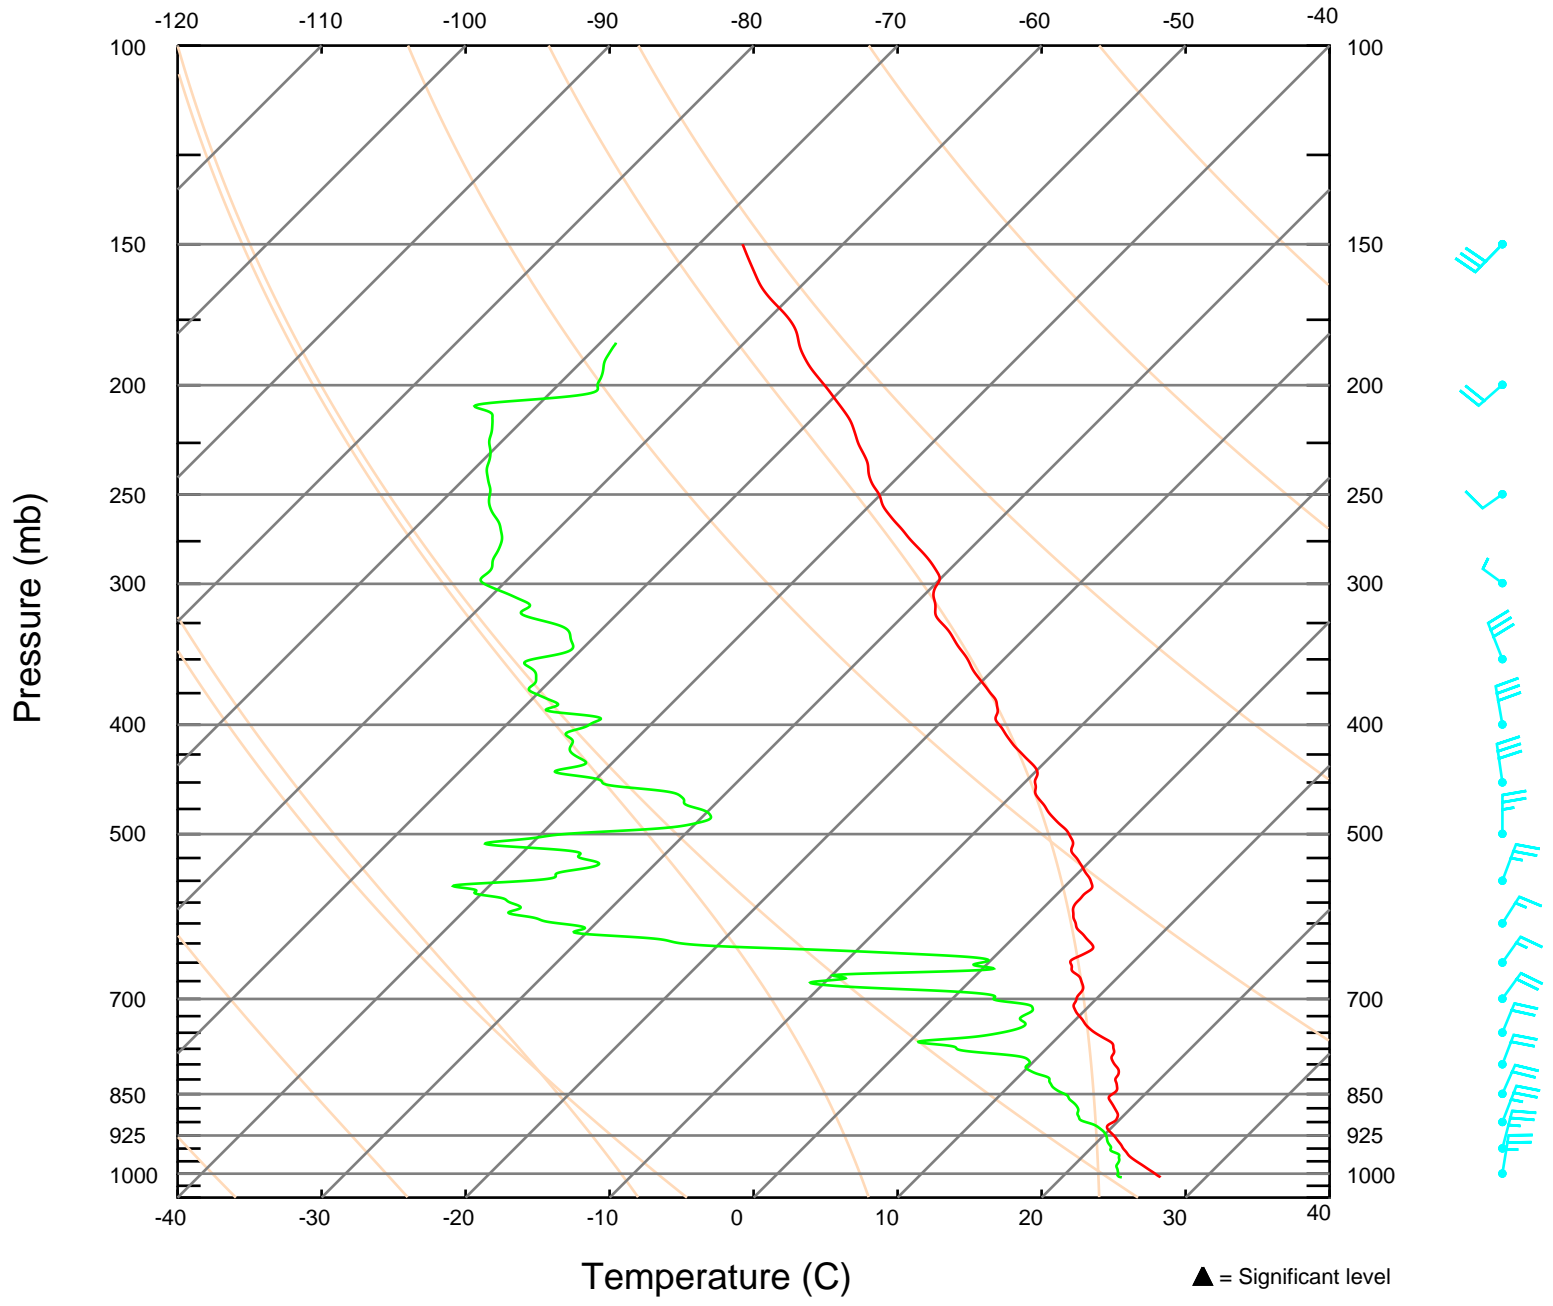

095545 UTC 22 OCT 2005

Sonde ID: 053316132

23.72 N 88.93 W

▲ = Significant level

SKEW-T LOG-P DIAGRAM
Sonde ID: 053316169

101930 UTC 22 OCT 2005
24.93 N 91.07 W

SKEW-T LOG-P DIAGRAM
Sonde ID: 012525029

103617 UTC 22 OCT 2005
24.11 N 93.02 W

SKEW-T LOG-P DIAGRAM
Sonde ID: 053316133

105320 UTC 22 OCT 2005
26.01 N 93.90 W

SKEW-T LOG-P DIAGRAM
Sonde ID: 053316137

110831 UTC 22 OCT 2005
27.07 N 92.02 W

SKEW-T LOG-P DIAGRAM

Sonde ID: 053316167

112350 UTC 22 OCT 2005