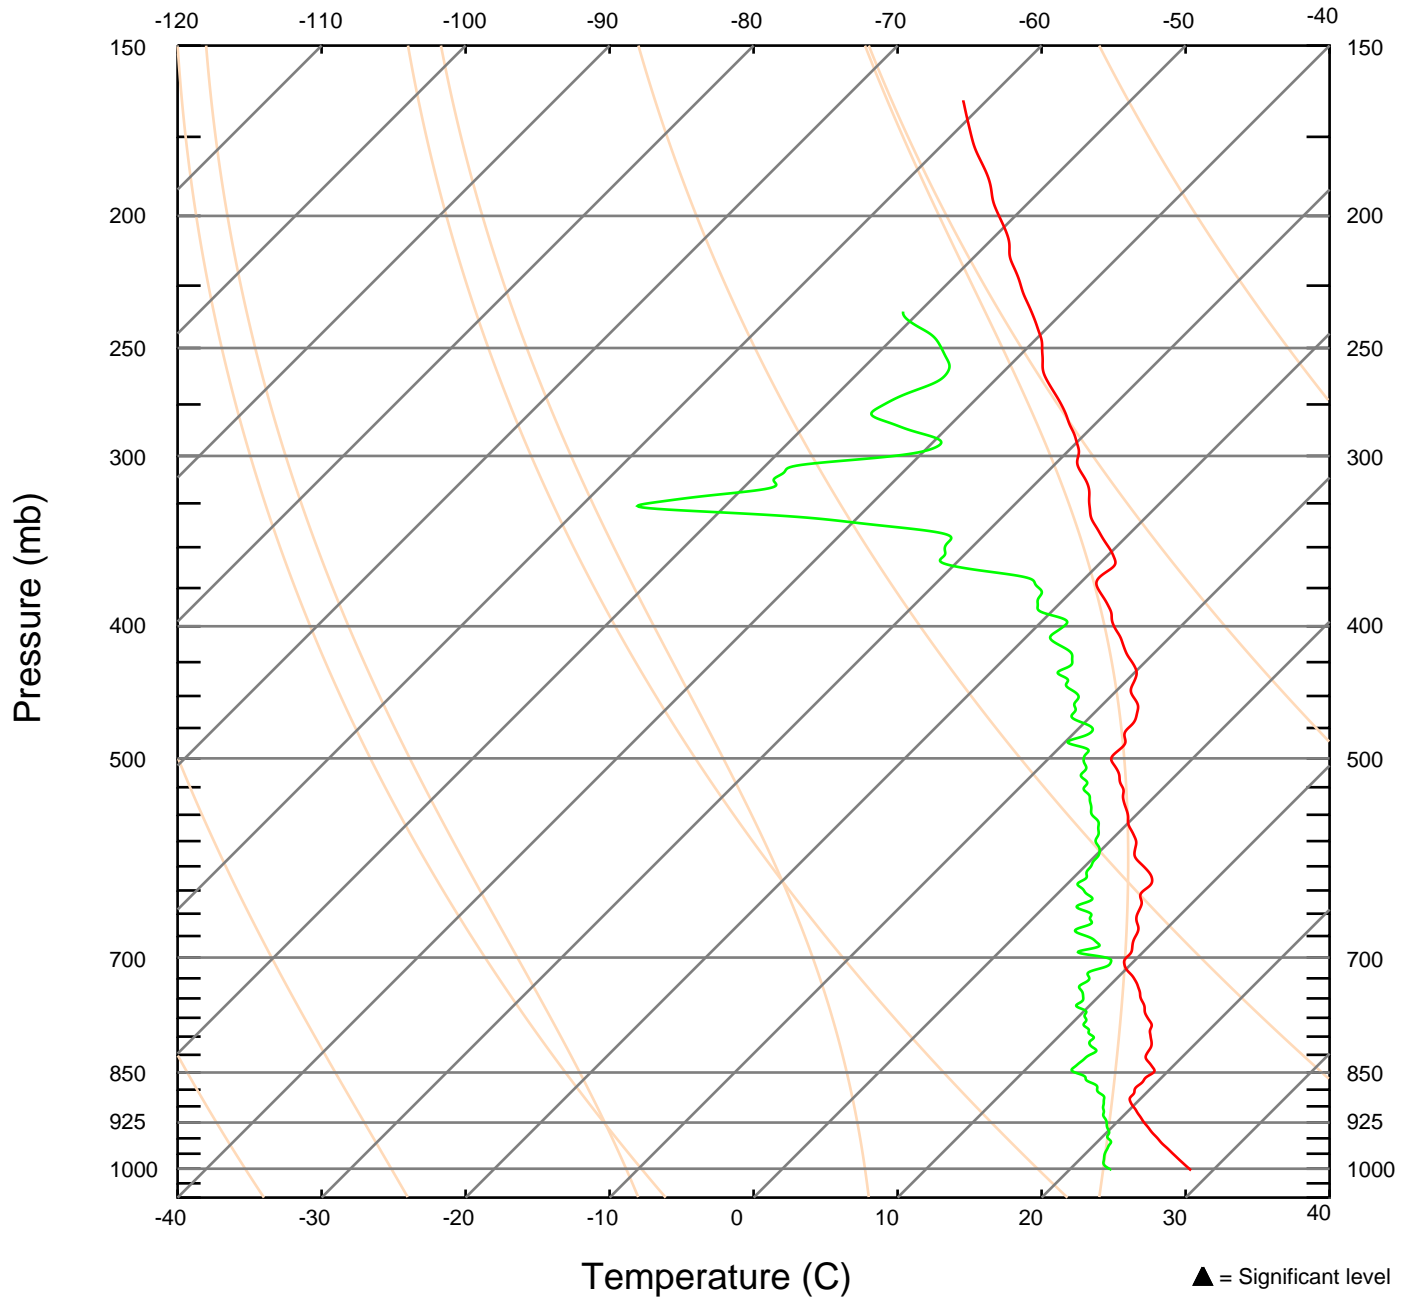

SKEW-T LOG-P DIAGRAM

Sonde ID: 053316005

062719 UTC 22 OCT 2005

24.96 N 83.94 W

SKEW-T LOG-P DIAGRAM
Sonde ID: 053170051

064107 UTC 22 OCT 2005
23.47 N 83.09 W

SKEW-T LOG-P DIAGRAM
Sonde ID: 053316006

072745 UTC 22 OCT 2005
19.89 N 82.41 W

SKEW-T LOG-P DIAGRAM
Sonde ID: 044535151

074842 UTC 22 OCT 2005
18.35 N 84.59 W

SKEW-T LOG-P DIAGRAM

080654 UTC 22 OCT 2005

Sonde ID: 051926011

17.10 N 86.53 W

SKEW-T LOG-P DIAGRAM
Sonde ID: 053316002

082005 UTC 22 OCT 2005
18.42 N 87.37 W

▲ = Significant level

SKEW-T LOG-P DIAGRAM
Sonde ID: 012225019

082902 UTC 22 OCT 2005
18.61 N 86.17 W

▲ = Significant level

SKEW-T LOG-P DIAGRAM
Sonde ID: 012225069

084253 UTC 22 OCT 2005
19.73 N 84.66 W

SKEW-T LOG-P DIAGRAM
Sonde ID: 011245159