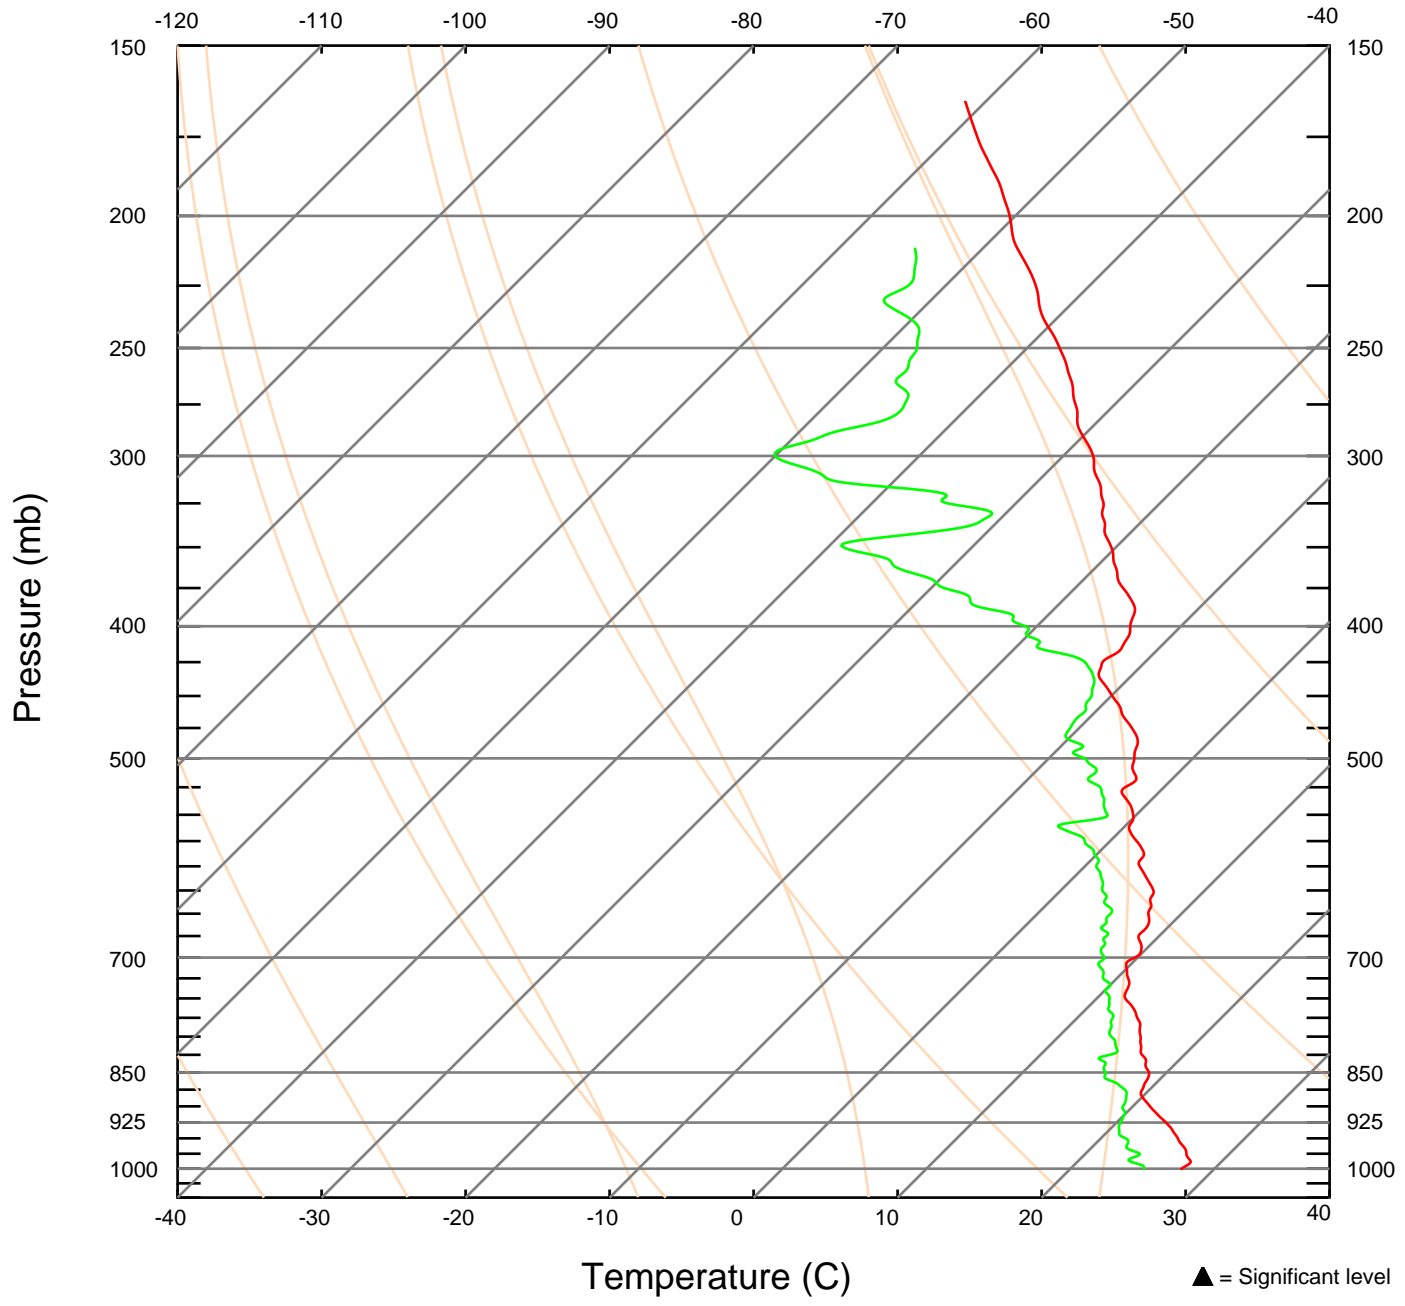

SKEW-T LOG-P DIAGRAM

Sonde ID: 053316005

062719 UTC 22 OCT 2005

24.96 N 83.94 W

SKEW-T LOG-P DIAGRAM
Sonde ID: 053170051

064107 UTC 22 OCT 2005
23.47 N 83.09 W

SKEW-T LOG-P DIAGRAM
Sonde ID: 053316006

072745 UTC 22 OCT 2005
19.89 N 82.41 W

SKEW-T LOG-P DIAGRAM
Sonde ID: 044535151

074842 UTC 22 OCT 2005
18.35 N 84.59 W

SKEW-T LOG-P DIAGRAM

080654 UTC 22 OCT 2005

Sonde ID: 051926011

17.10 N 86.53 W

SKEW-T LOG-P DIAGRAM
Sonde ID: 053316002

082005 UTC 22 OCT 2005
18.42 N 87.37 W

▲ = Significant level

SKEW-T LOG-P DIAGRAM
Sonde ID: 012225019

082902 UTC 22 OCT 2005
18.61 N 86.17 W

▲ = Significant level

SKEW-T LOG-P DIAGRAM
Sonde ID: 012225069

084253 UTC 22 OCT 2005
19.73 N 84.66 W

SKEW-T LOG-P DIAGRAM
Sonde ID: 011245159