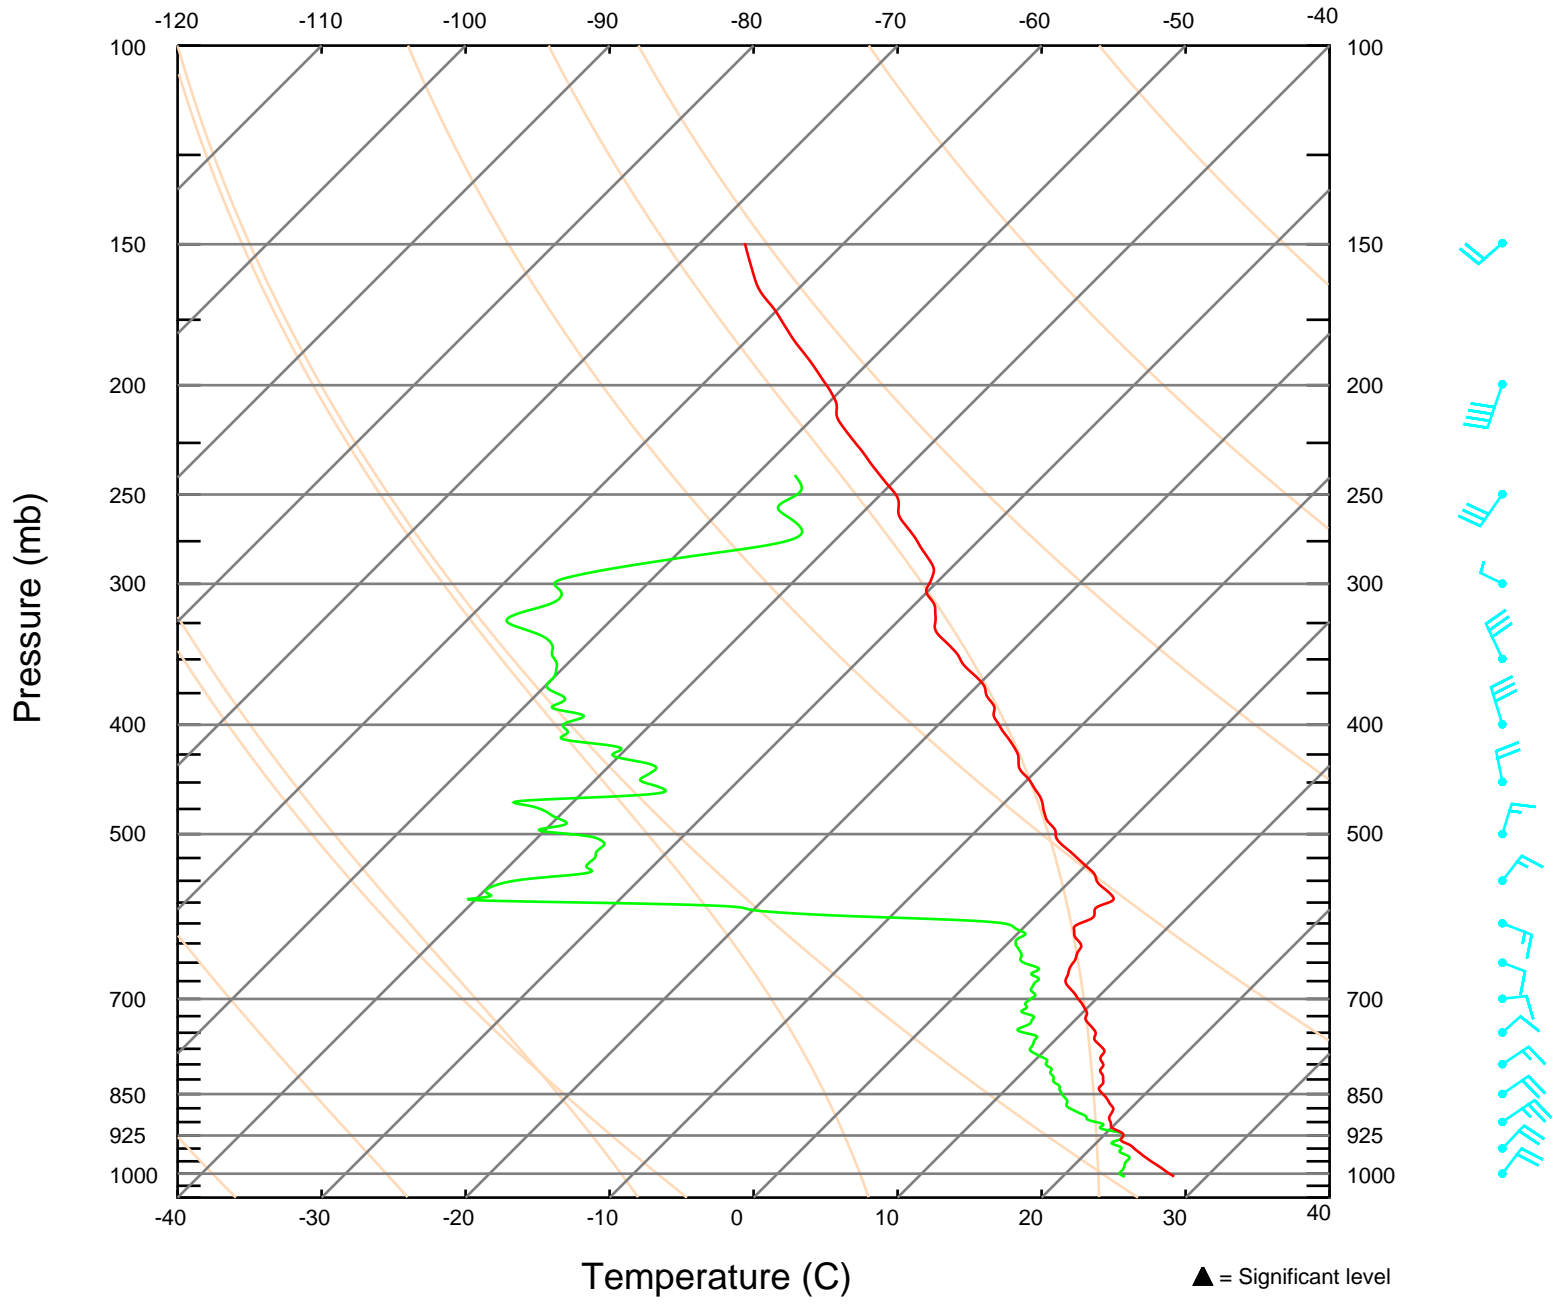

28.93 N 91.85 W

SKEW-T LOG-P DIAGRAM
Sonde ID: 003135203

113647 UTC 22 OCT 2005
28.20 N 89.00 W

SKEW-T LOG-P DIAGRAM

Sonde ID: 012225211

115721 UTC 22 OCT 2005

25.00 N 88.76 W

SKEW-T LOG-P DIAGRAM