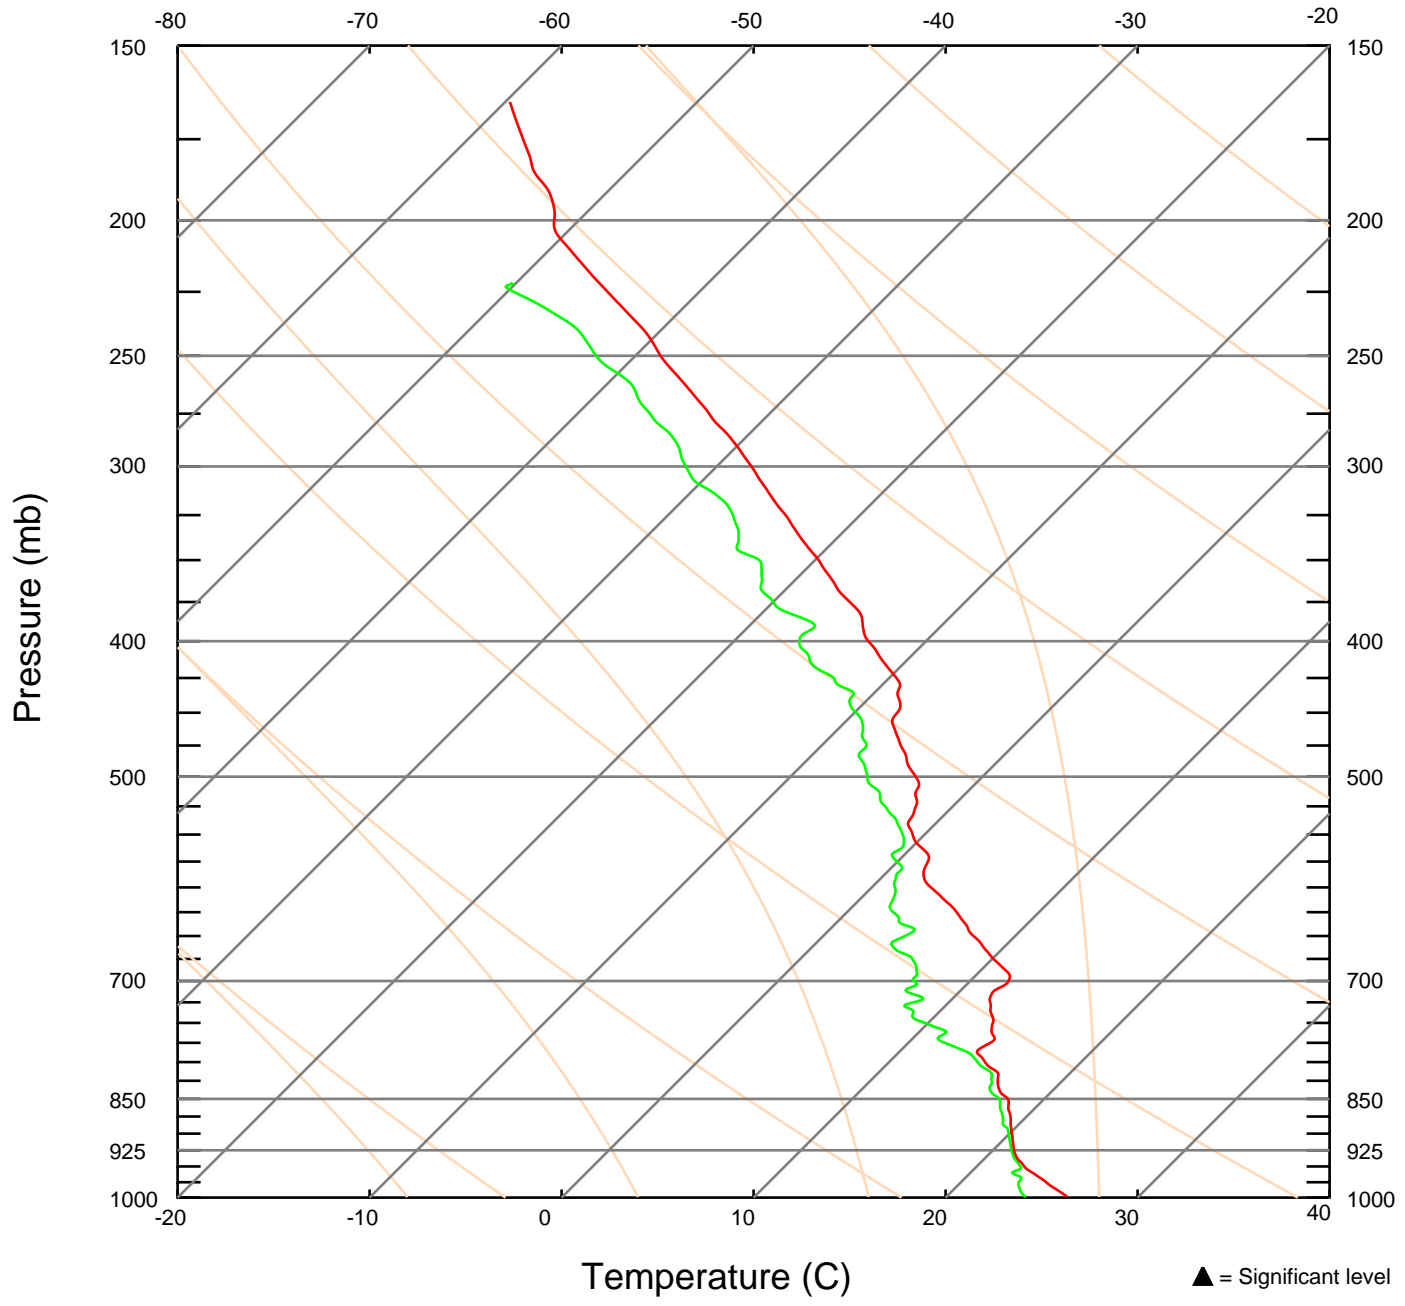

SKEW-T LOG-P DIAGRAM

Sonde ID: 053316005

062719 UTC 22 OCT 2005

24.96 N 83.94 W

SKEW-T LOG-P DIAGRAM
Sonde ID: 053170051

064107 UTC 22 OCT 2005
23.47 N 83.09 W

SKEW-T LOG-P DIAGRAM
Sonde ID: 053316006

072745 UTC 22 OCT 2005
19.89 N 82.41 W

SKEW-T LOG-P DIAGRAM
Sonde ID: 044535151

074842 UTC 22 OCT 2005
18.35 N 84.59 W

SKEW-T LOG-P DIAGRAM

080654 UTC 22 OCT 2005

Sonde ID: 051926011

17.10 N 86.53 W

SKEW-T LOG-P DIAGRAM
Sonde ID: 053316002

082005 UTC 22 OCT 2005
18.42 N 87.37 W

▲ = Significant level

SKEW-T LOG-P DIAGRAM
Sonde ID: 012225019

082902 UTC 22 OCT 2005
18.61 N 86.17 W

▲ = Significant level

SKEW-T LOG-P DIAGRAM
Sonde ID: 012225069

084253 UTC 22 OCT 2005
19.73 N 84.66 W

SKEW-T LOG-P DIAGRAM
Sonde ID: 011245159