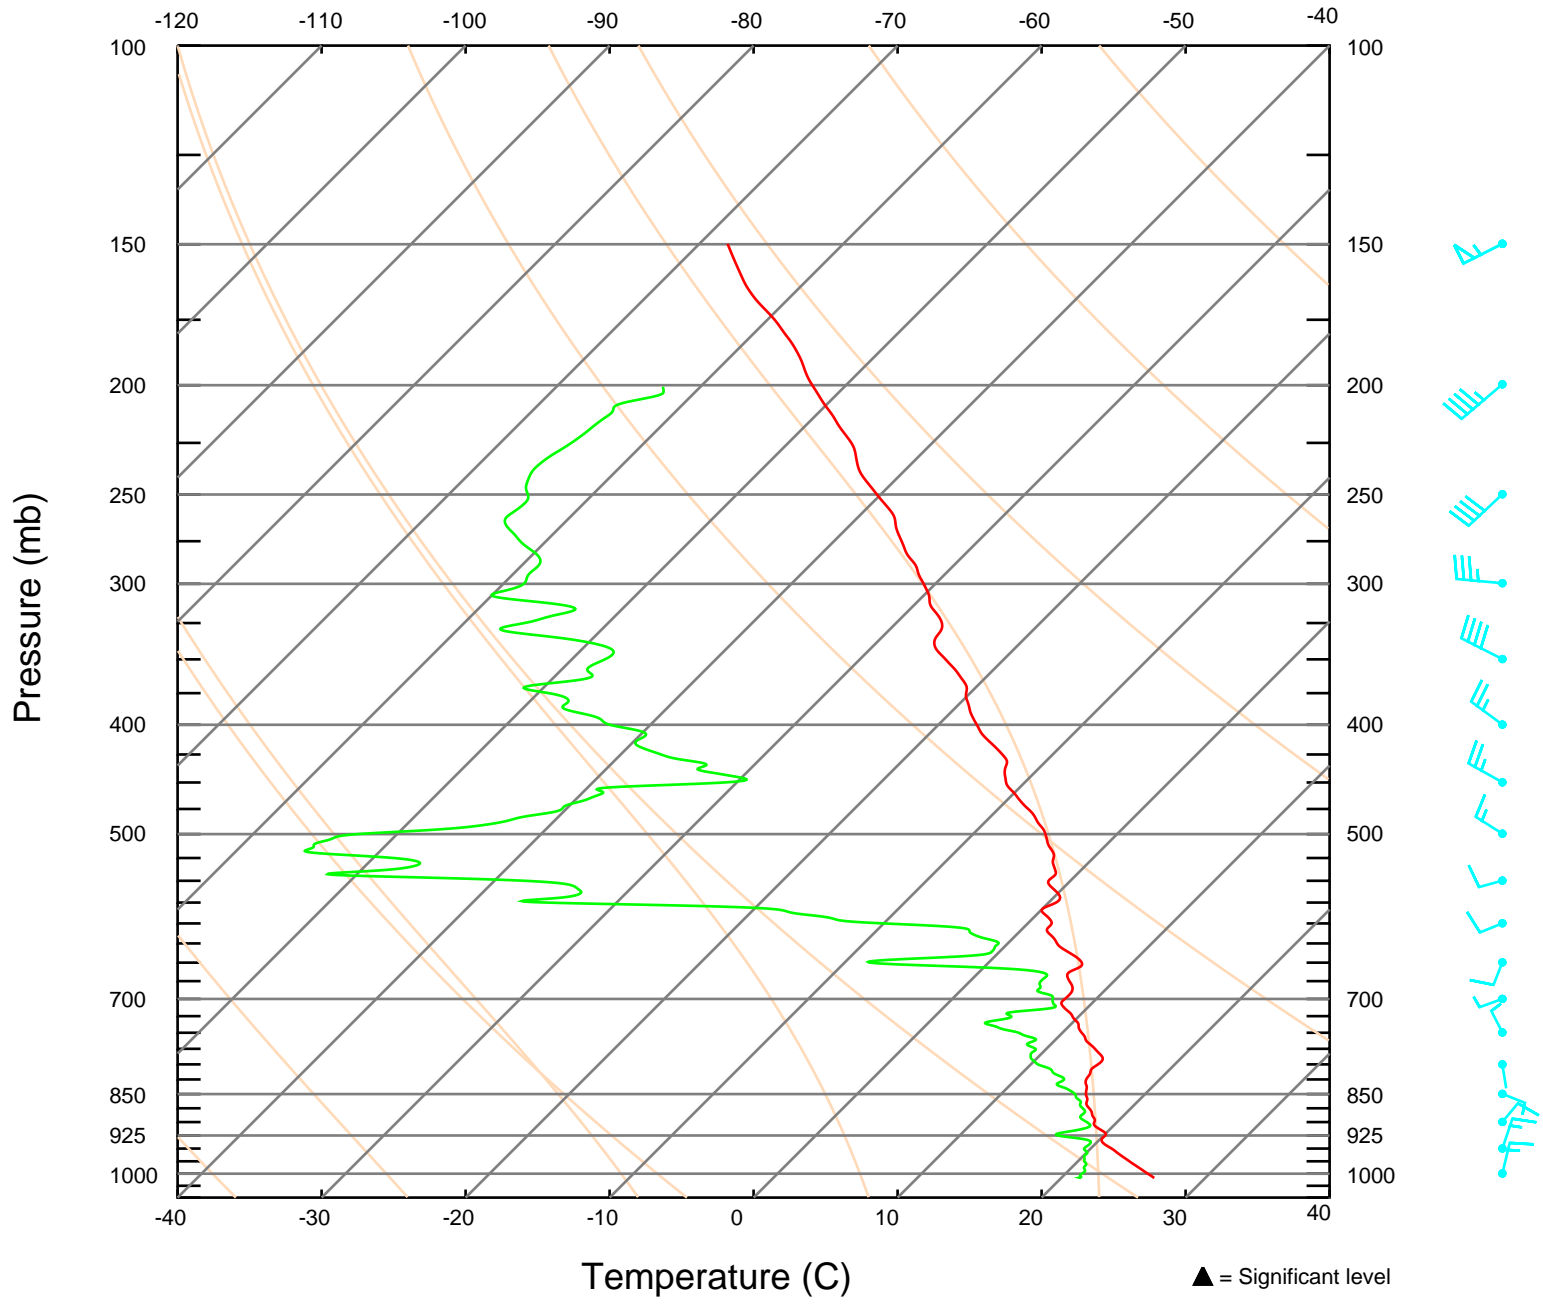

Sonde ID: 002615321

120944 UTC 22 OCT 2005

26.17 N 87.09 W

SKEW-T LOG-P DIAGRAM
Sonde ID: 053316170

122557 UTC 22 OCT 2005
28.05 N 87.91 W

SKEW-T LOG-P DIAGRAM
Sonde ID: 053316160

124327 UTC 22 OCT 2005
29.16 N 85.86 W