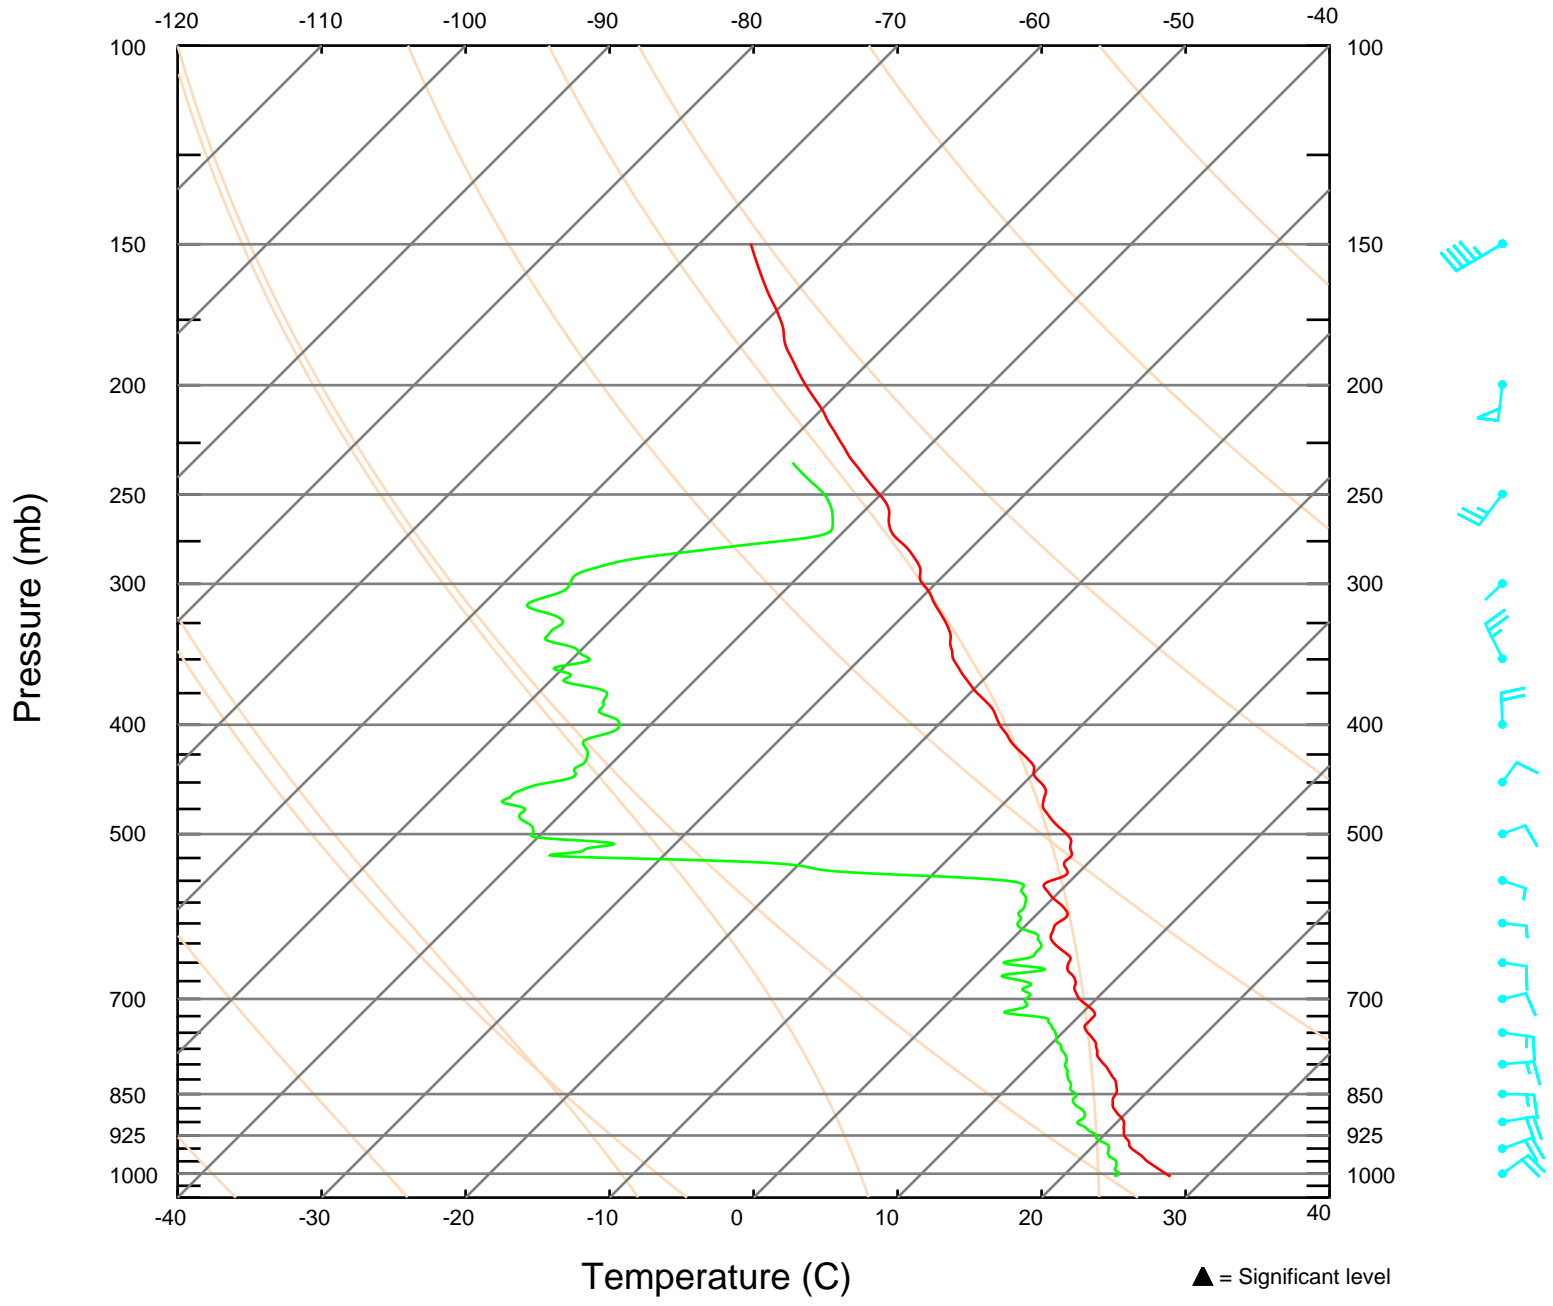

SKEW-T LOG-P DIAGRAM

Sonde ID: 002615321

120944 UTC 22 OCT 2005

26.17 N 87.09 W