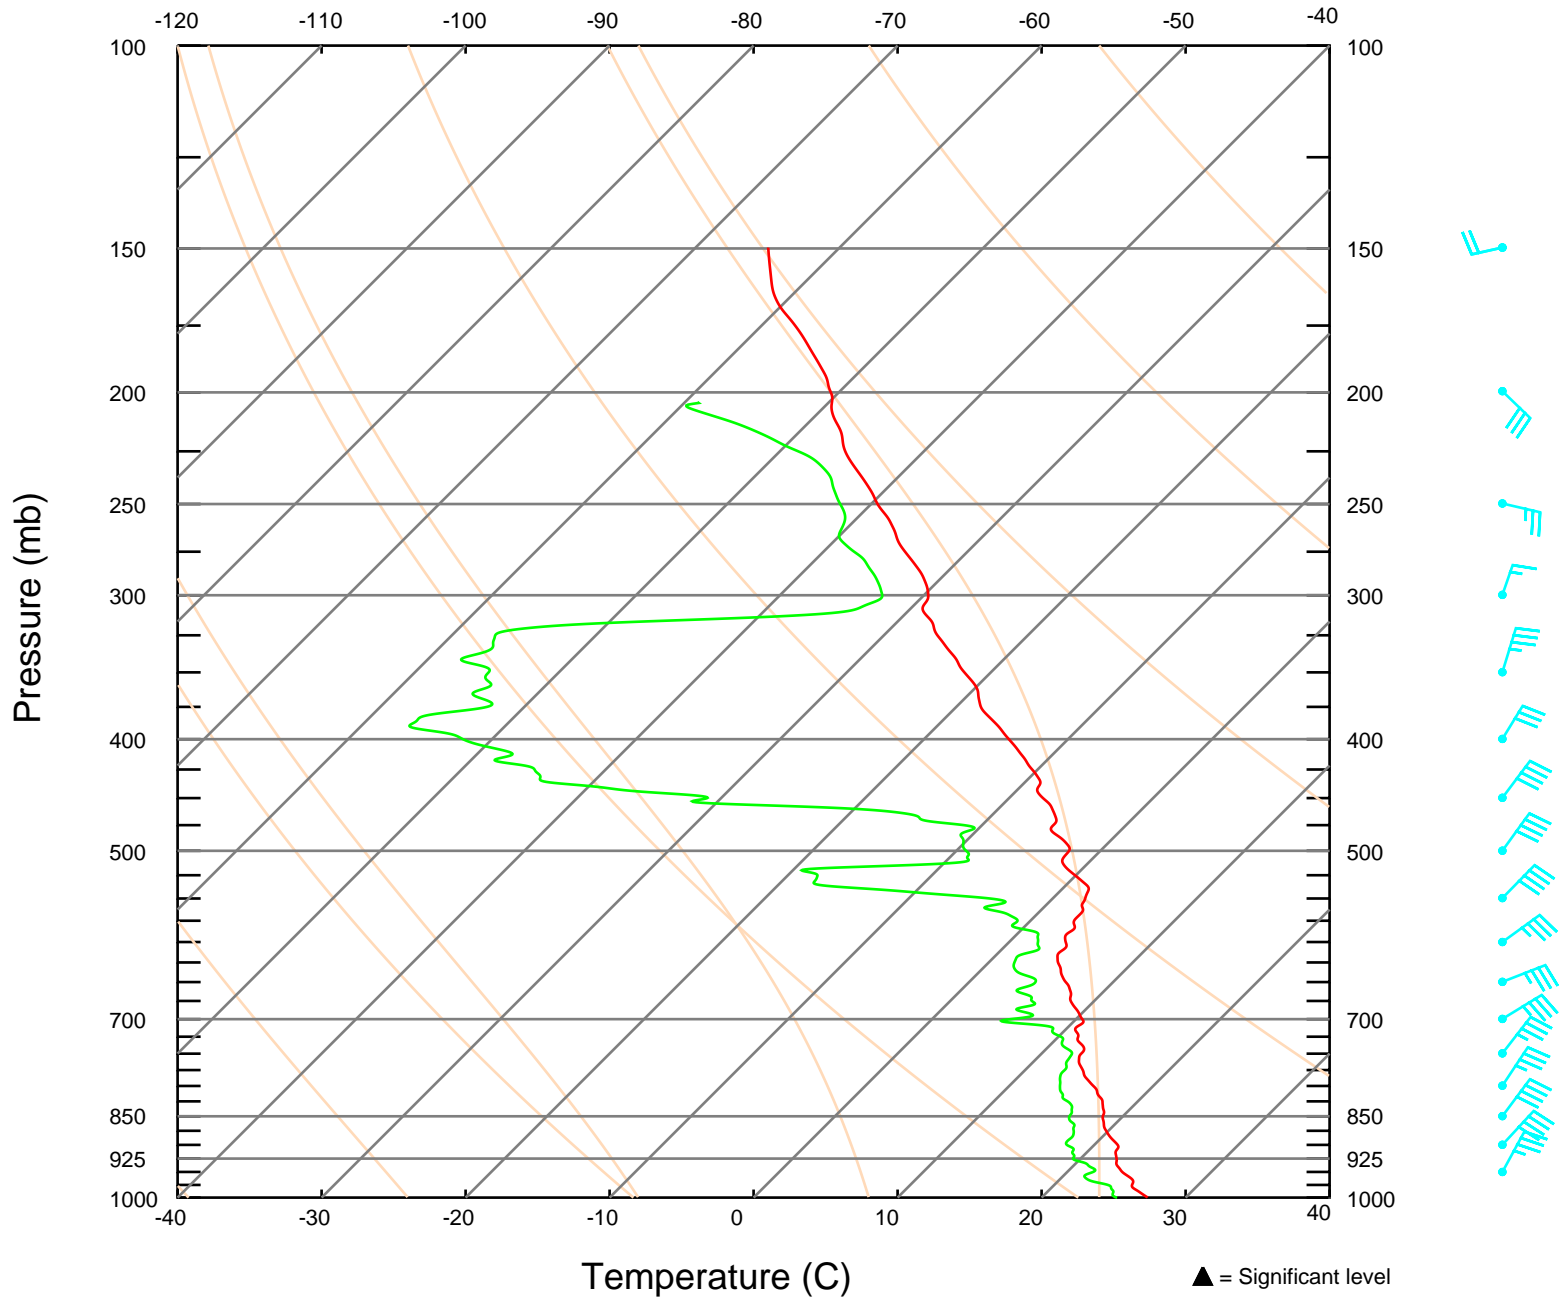

▲ = Significant level

SKEW-T LOG-P DIAGRAM
Sonde ID: 012225019

082902 UTC 22 OCT 2005
18.61 N 86.17 W

▲ = Significant level

SKEW-T LOG-P DIAGRAM
Sonde ID: 012225069

084253 UTC 22 OCT 2005
19.73 N 84.66 W

SKEW-T LOG-P DIAGRAM
Sonde ID: 011245159

090013 UTC 22 OCT 2005
21.53 N 84.11 W

SKEW-T LOG-P DIAGRAM

Sonde ID: 011378177

092003 UTC 22 OCT 2005

23.23 N 84.74 W

SKEW-T LOG-P DIAGRAM
Sonde ID: 053316019

093338 UTC 22 OCT 2005
24.28 N 86.20 W

SKEW-T LOG-P DIAGRAM

095545 UTC 22 OCT 2005

Sonde ID: 053316132

23.72 N 88.93 W

▲ = Significant level

SKEW-T LOG-P DIAGRAM
Sonde ID: 053316169

101930 UTC 22 OCT 2005
24.93 N 91.07 W

SKEW-T LOG-P DIAGRAM
Sonde ID: 012525029

103617 UTC 22 OCT 2005
24.11 N 93.02 W