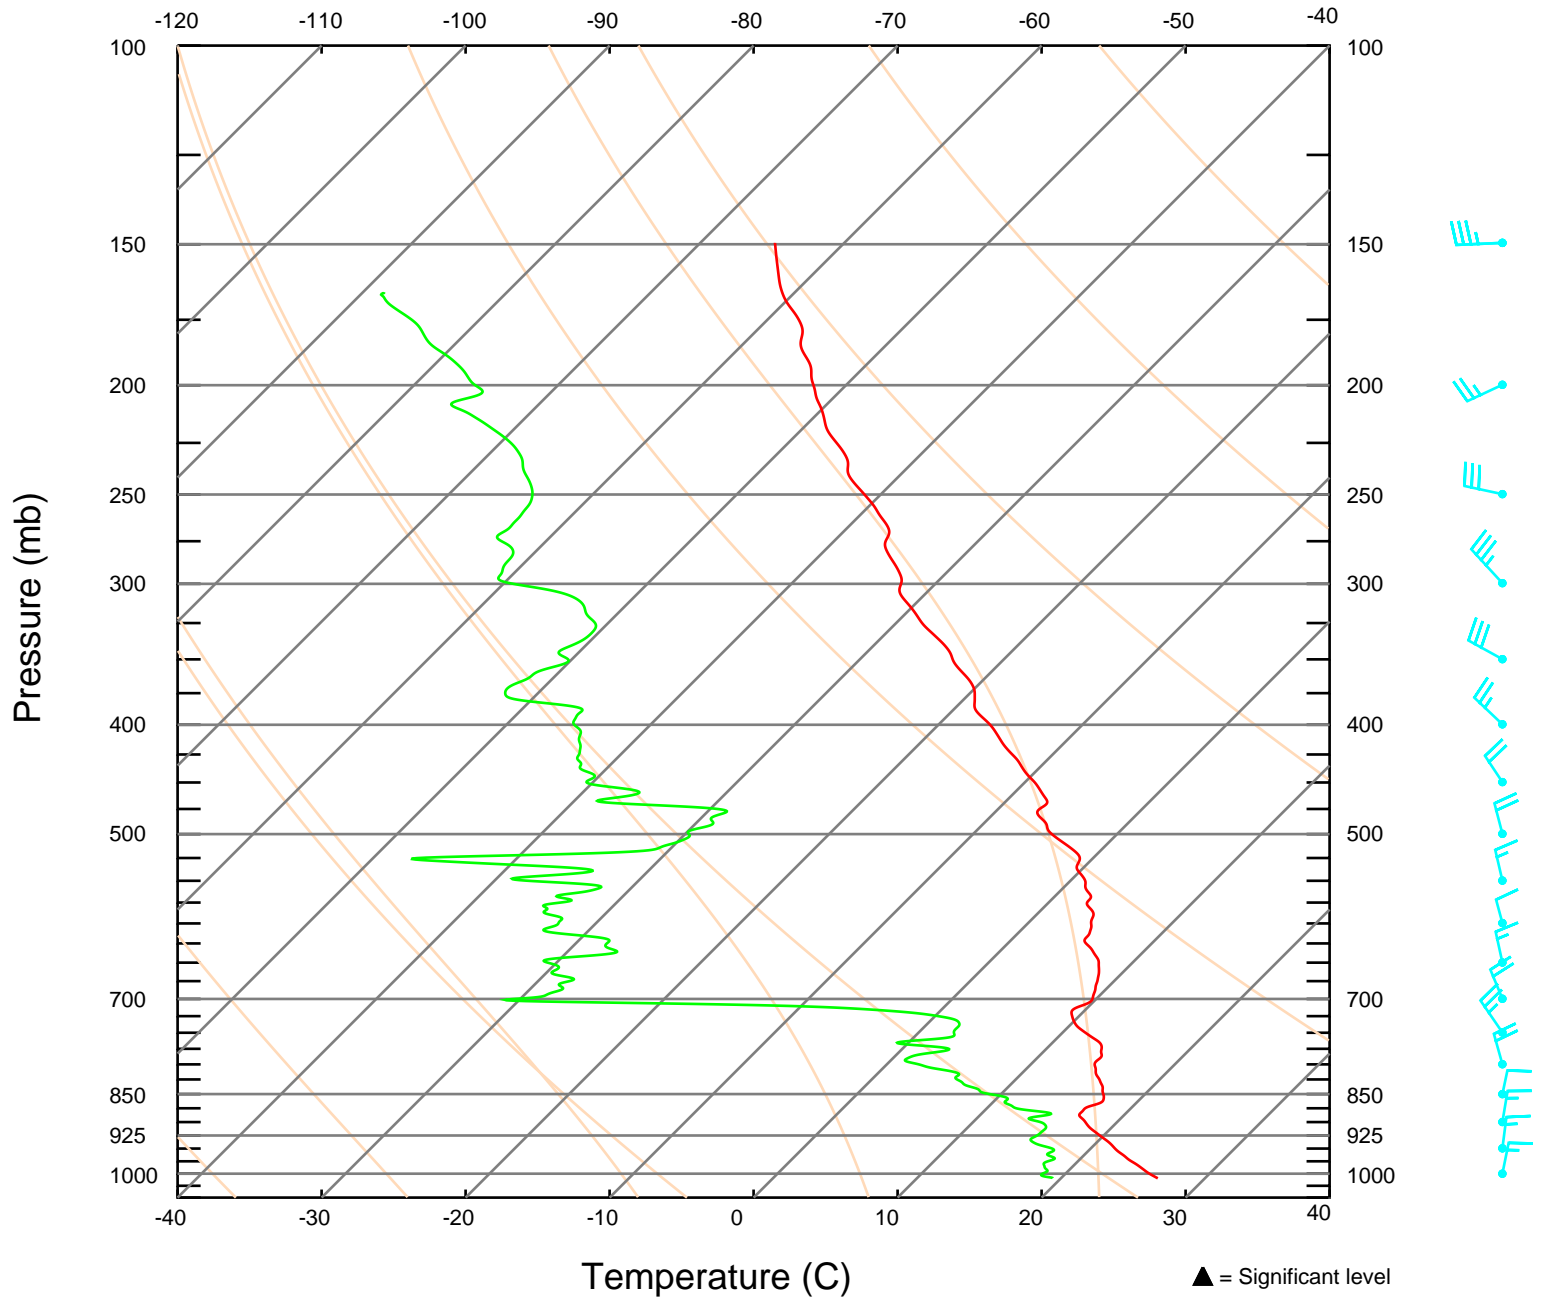

095545 UTC 22 OCT 2005

Sonde ID: 053316132

23.72 N 88.93 W

▲ = Significant level

SKEW-T LOG-P DIAGRAM
Sonde ID: 053316169

101930 UTC 22 OCT 2005
24.93 N 91.07 W

SKEW-T LOG-P DIAGRAM
Sonde ID: 012525029

103617 UTC 22 OCT 2005
24.11 N 93.02 W

SKEW-T LOG-P DIAGRAM
Sonde ID: 053316133

105320 UTC 22 OCT 2005
26.01 N 93.90 W

SKEW-T LOG-P DIAGRAM
Sonde ID: 053316137

110831 UTC 22 OCT 2005
27.07 N 92.02 W

SKEW-T LOG-P DIAGRAM

Sonde ID: 053316167

112350 UTC 22 OCT 2005