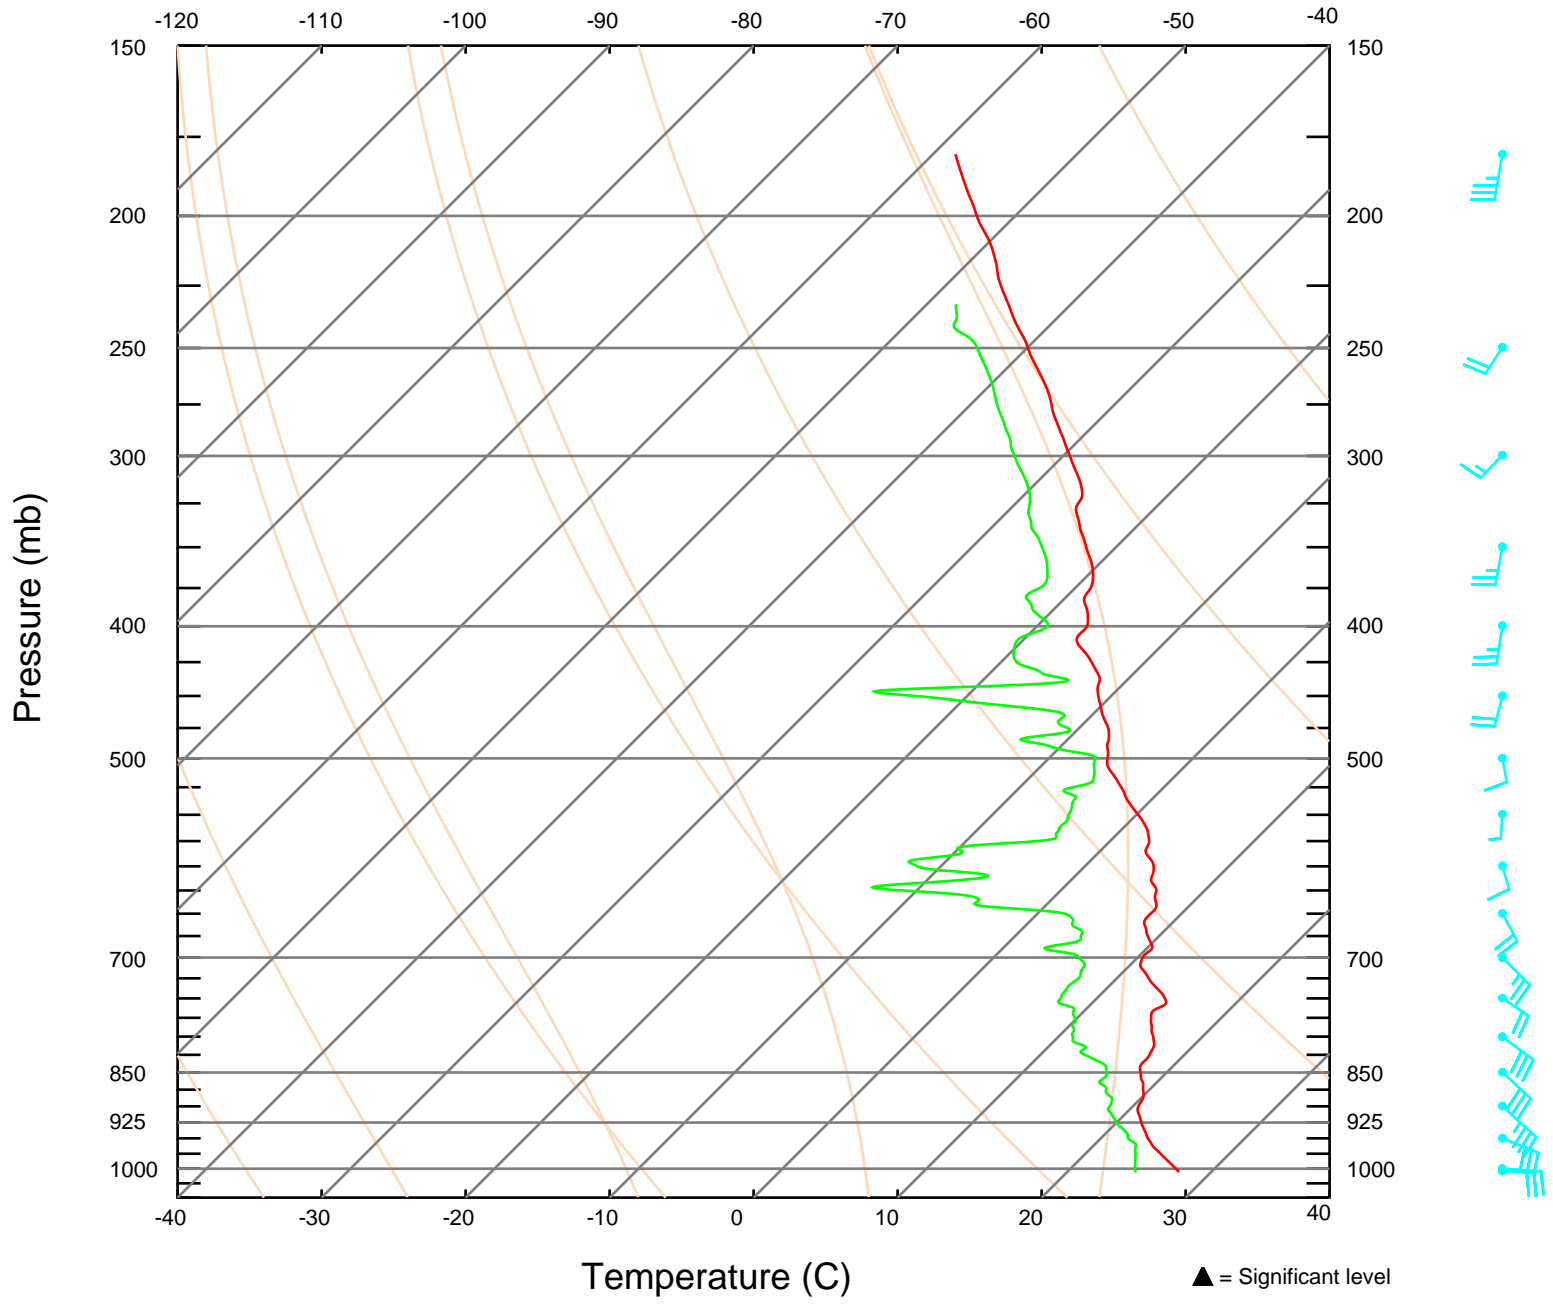

SKEW-T LOG-P DIAGRAM

Sonde ID: 053316005

062719 UTC 22 OCT 2005

24.96 N 83.94 W

SKEW-T LOG-P DIAGRAM
Sonde ID: 053170051

064107 UTC 22 OCT 2005
23.47 N 83.09 W

SKEW-T LOG-P DIAGRAM
Sonde ID: 053316006

072745 UTC 22 OCT 2005
19.89 N 82.41 W

SKEW-T LOG-P DIAGRAM
Sonde ID: 044535151

074842 UTC 22 OCT 2005
18.35 N 84.59 W

SKEW-T LOG-P DIAGRAM

080654 UTC 22 OCT 2005

Sonde ID: 051926011

17.10 N 86.53 W

SKEW-T LOG-P DIAGRAM
Sonde ID: 053316002

082005 UTC 22 OCT 2005
18.42 N 87.37 W

▲ = Significant level

SKEW-T LOG-P DIAGRAM
Sonde ID: 012225019

082902 UTC 22 OCT 2005
18.61 N 86.17 W

▲ = Significant level

SKEW-T LOG-P DIAGRAM
Sonde ID: 012225069

084253 UTC 22 OCT 2005
19.73 N 84.66 W

SKEW-T LOG-P DIAGRAM
Sonde ID: 011245159