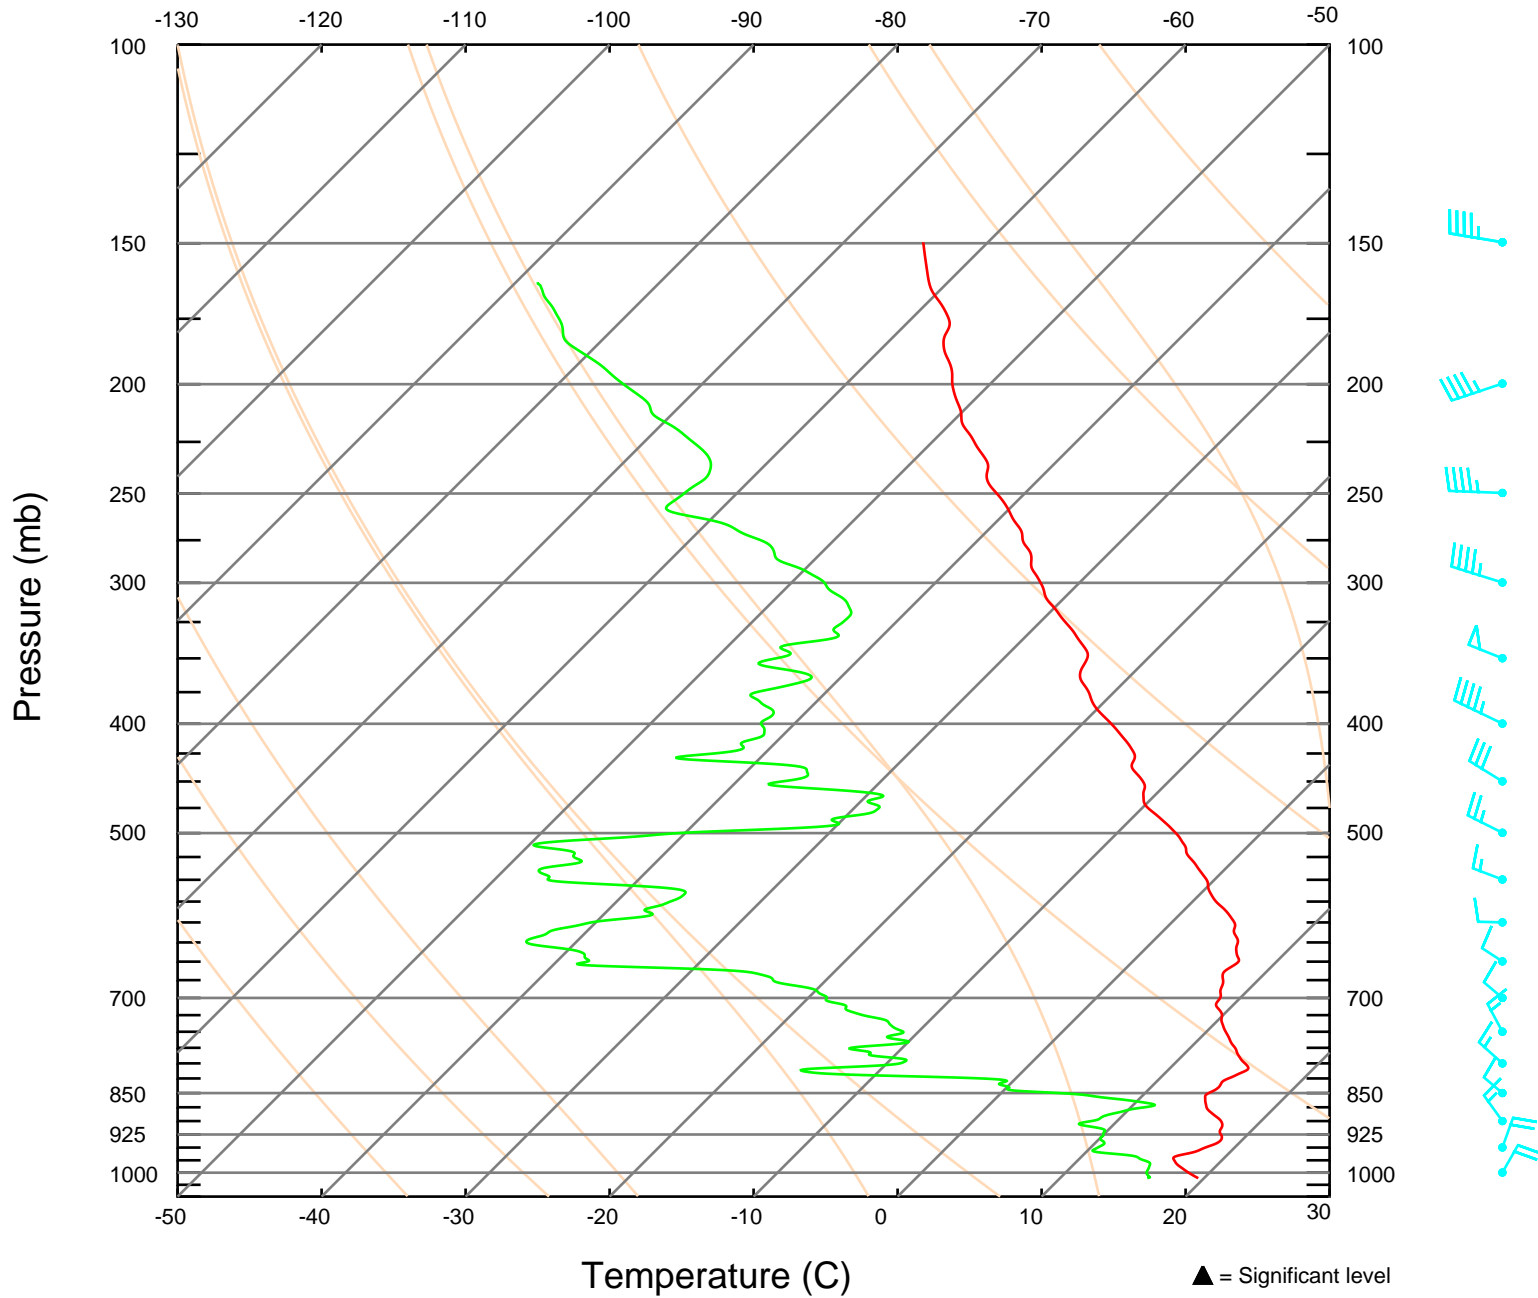

SKEW-T LOG-P DIAGRAM

Sonde ID: 053316167

112350 UTC 22 OCT 2005

28.93 N 91.85 W