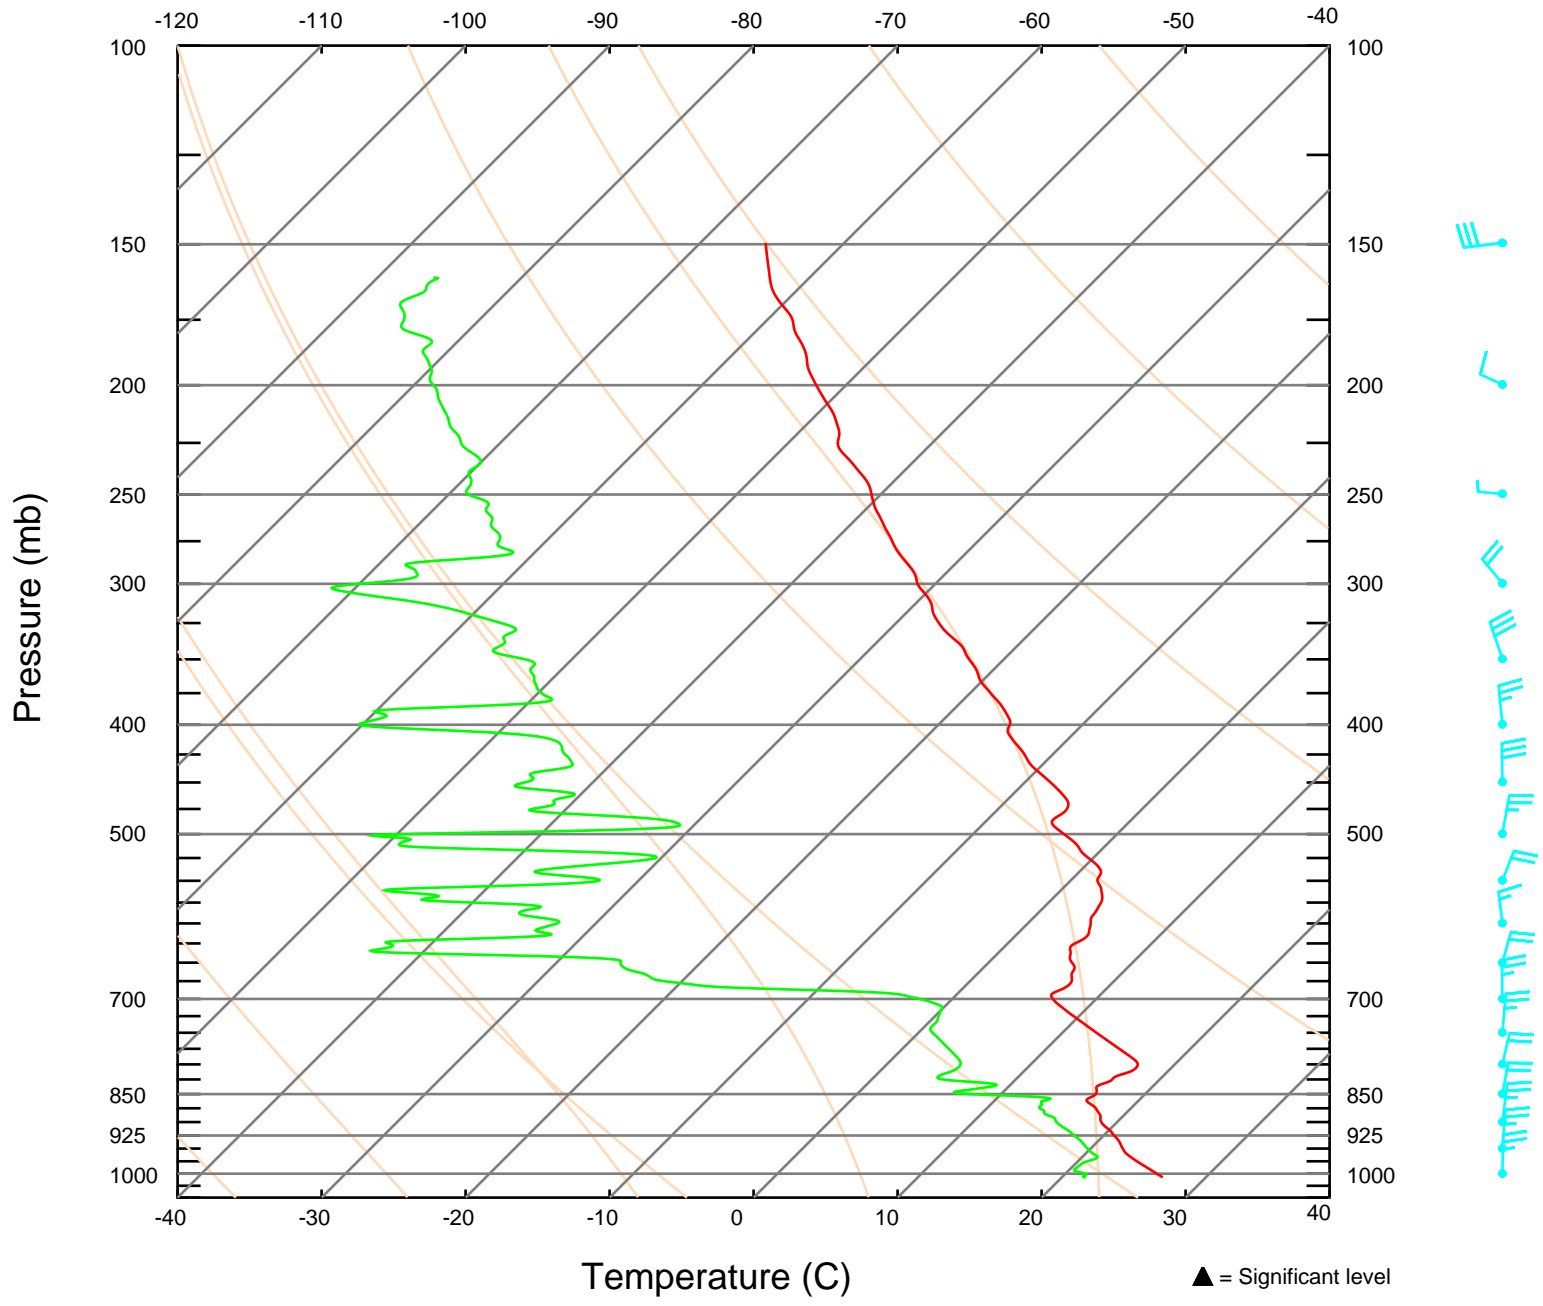

095545 UTC 22 OCT 2005

Sonde ID: 053316132

23.72 N 88.93 W

▲ = Significant level

SKEW-T LOG-P DIAGRAM
Sonde ID: 053316169

101930 UTC 22 OCT 2005
24.93 N 91.07 W

SKEW-T LOG-P DIAGRAM
Sonde ID: 012525029

103617 UTC 22 OCT 2005
24.11 N 93.02 W

SKEW-T LOG-P DIAGRAM
Sonde ID: 053316133

105320 UTC 22 OCT 2005
26.01 N 93.90 W

SKEW-T LOG-P DIAGRAM
Sonde ID: 053316137

110831 UTC 22 OCT 2005
27.07 N 92.02 W

SKEW-T LOG-P DIAGRAM

Sonde ID: 053316167

112350 UTC 22 OCT 2005