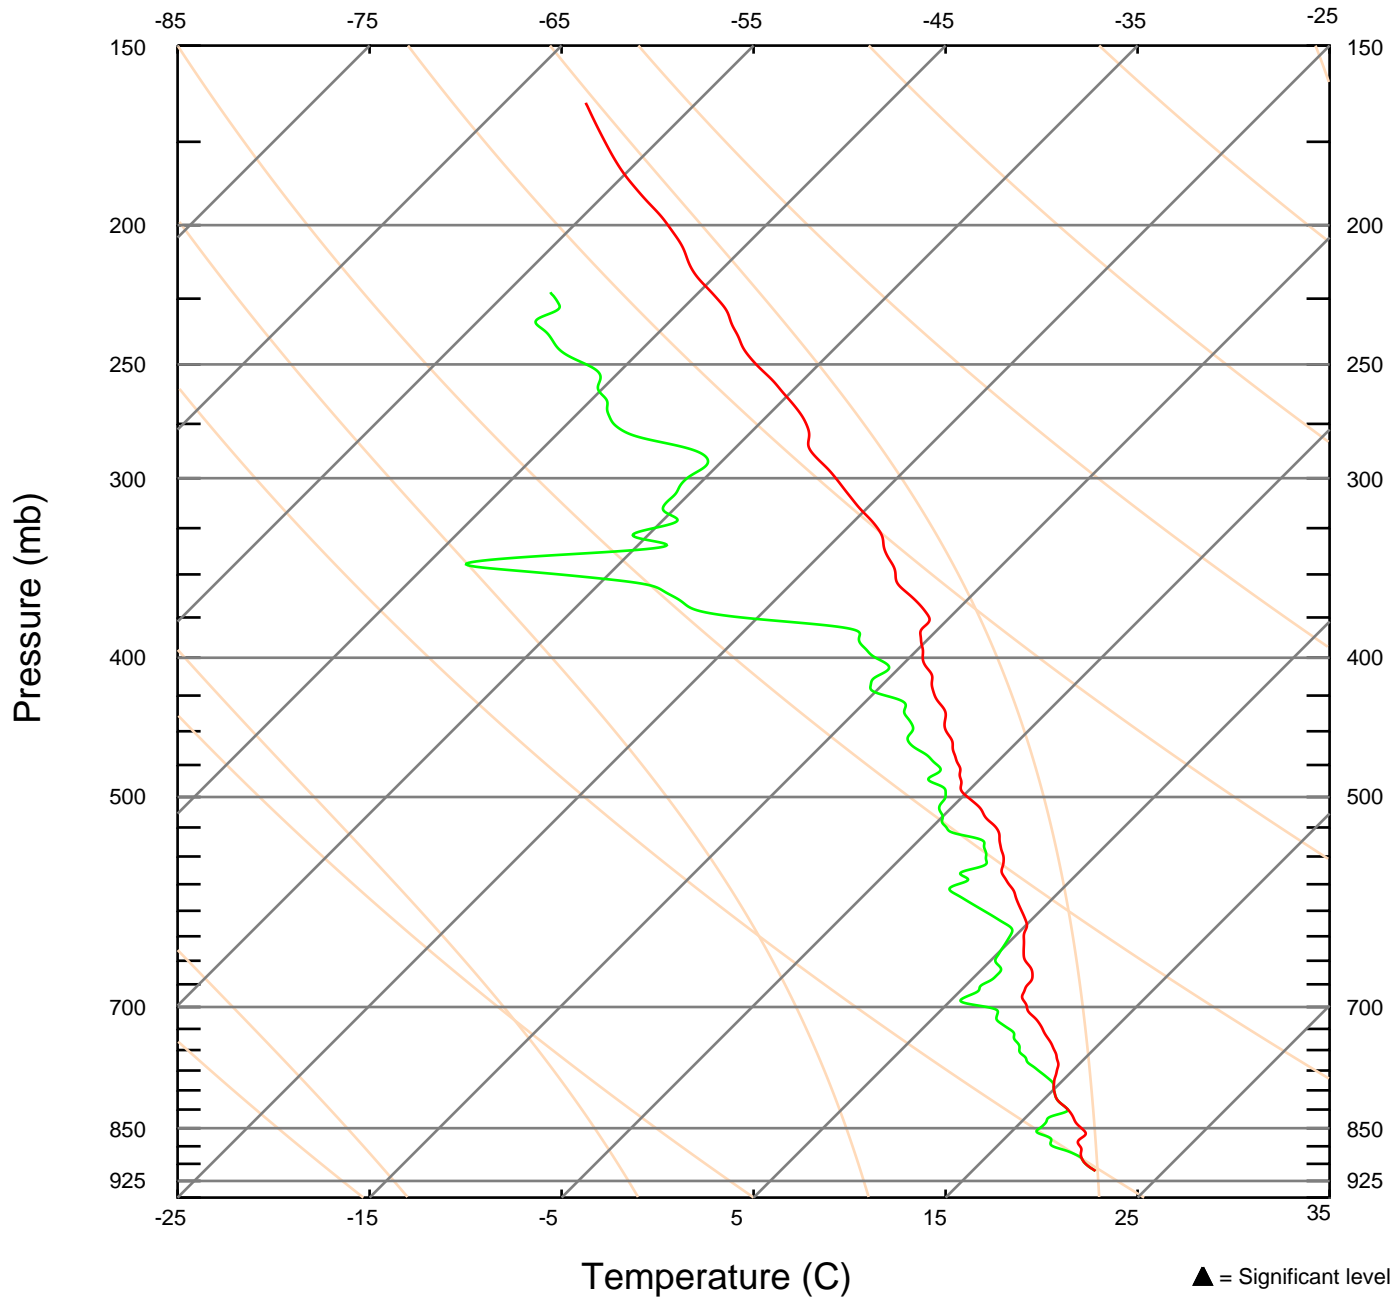

▲ = Significant level

SKEW-T LOG-P DIAGRAM
Sonde ID: 012225019

082902 UTC 22 OCT 2005
18.61 N 86.17 W

▲ = Significant level

SKEW-T LOG-P DIAGRAM
Sonde ID: 012225069

084253 UTC 22 OCT 2005
19.73 N 84.66 W

SKEW-T LOG-P DIAGRAM
Sonde ID: 011245159