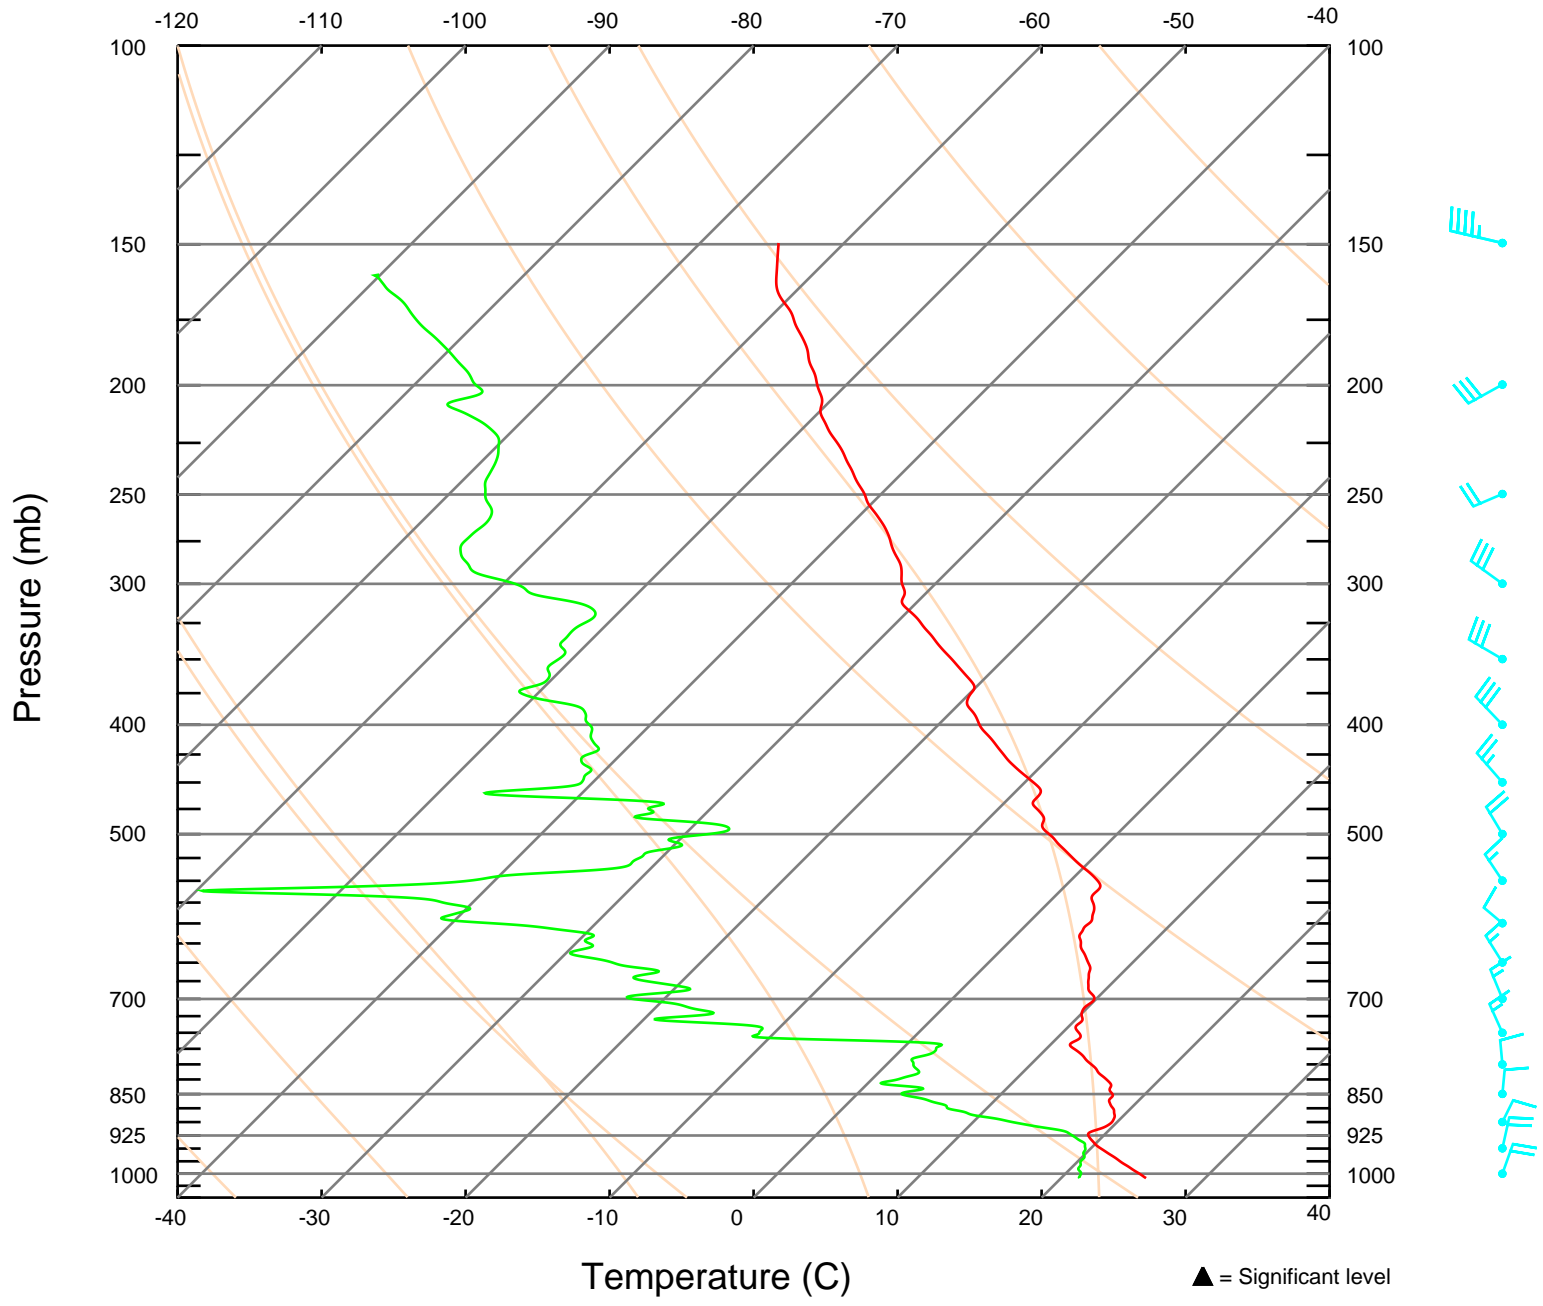

095545 UTC 22 OCT 2005

Sonde ID: 053316132

23.72 N 88.93 W

▲ = Significant level

SKEW-T LOG-P DIAGRAM
Sonde ID: 053316169

101930 UTC 22 OCT 2005
24.93 N 91.07 W

SKEW-T LOG-P DIAGRAM
Sonde ID: 012525029

103617 UTC 22 OCT 2005
24.11 N 93.02 W

SKEW-T LOG-P DIAGRAM
Sonde ID: 053316133

105320 UTC 22 OCT 2005
26.01 N 93.90 W

SKEW-T LOG-P DIAGRAM
Sonde ID: 053316137

110831 UTC 22 OCT 2005
27.07 N 92.02 W

SKEW-T LOG-P DIAGRAM

Sonde ID: 053316167

112350 UTC 22 OCT 2005