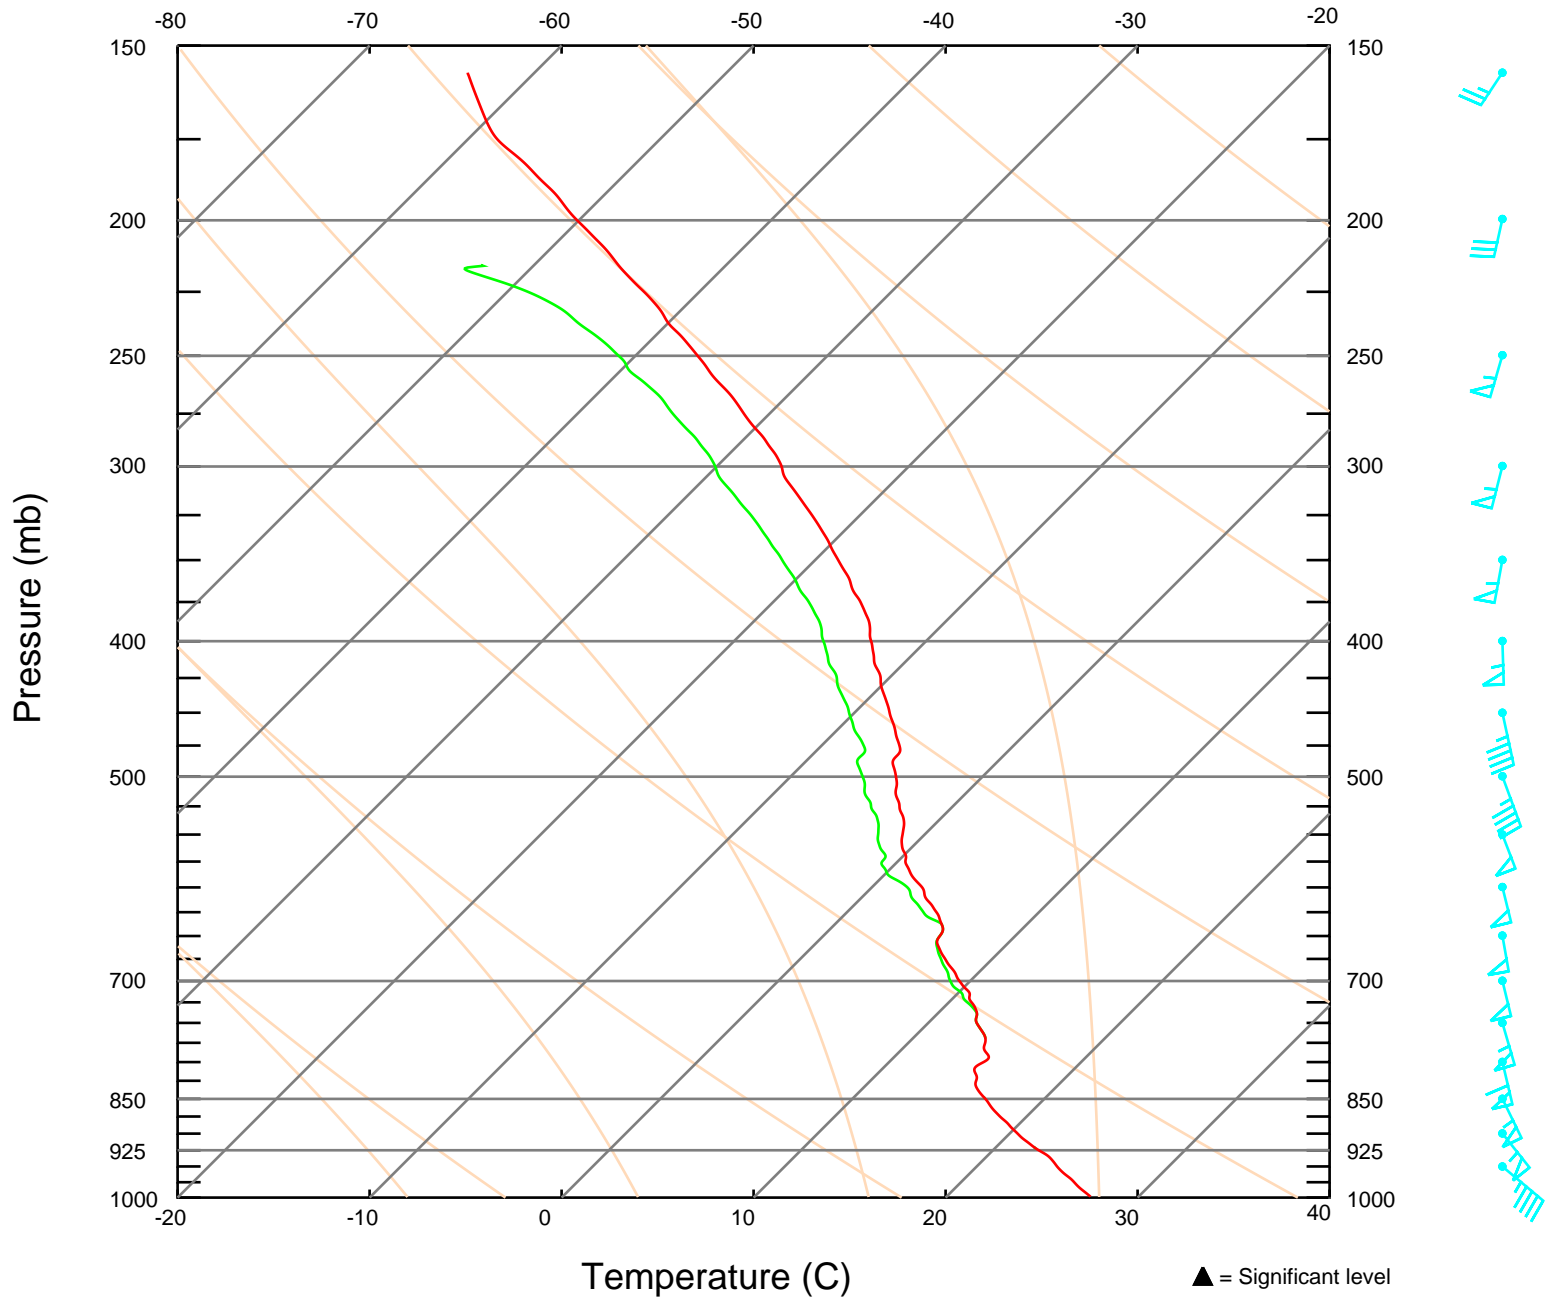

SKEW-T LOG-P DIAGRAM
Sonde ID: 011245159

090013 UTC 22 OCT 2005
21.53 N 84.11 W