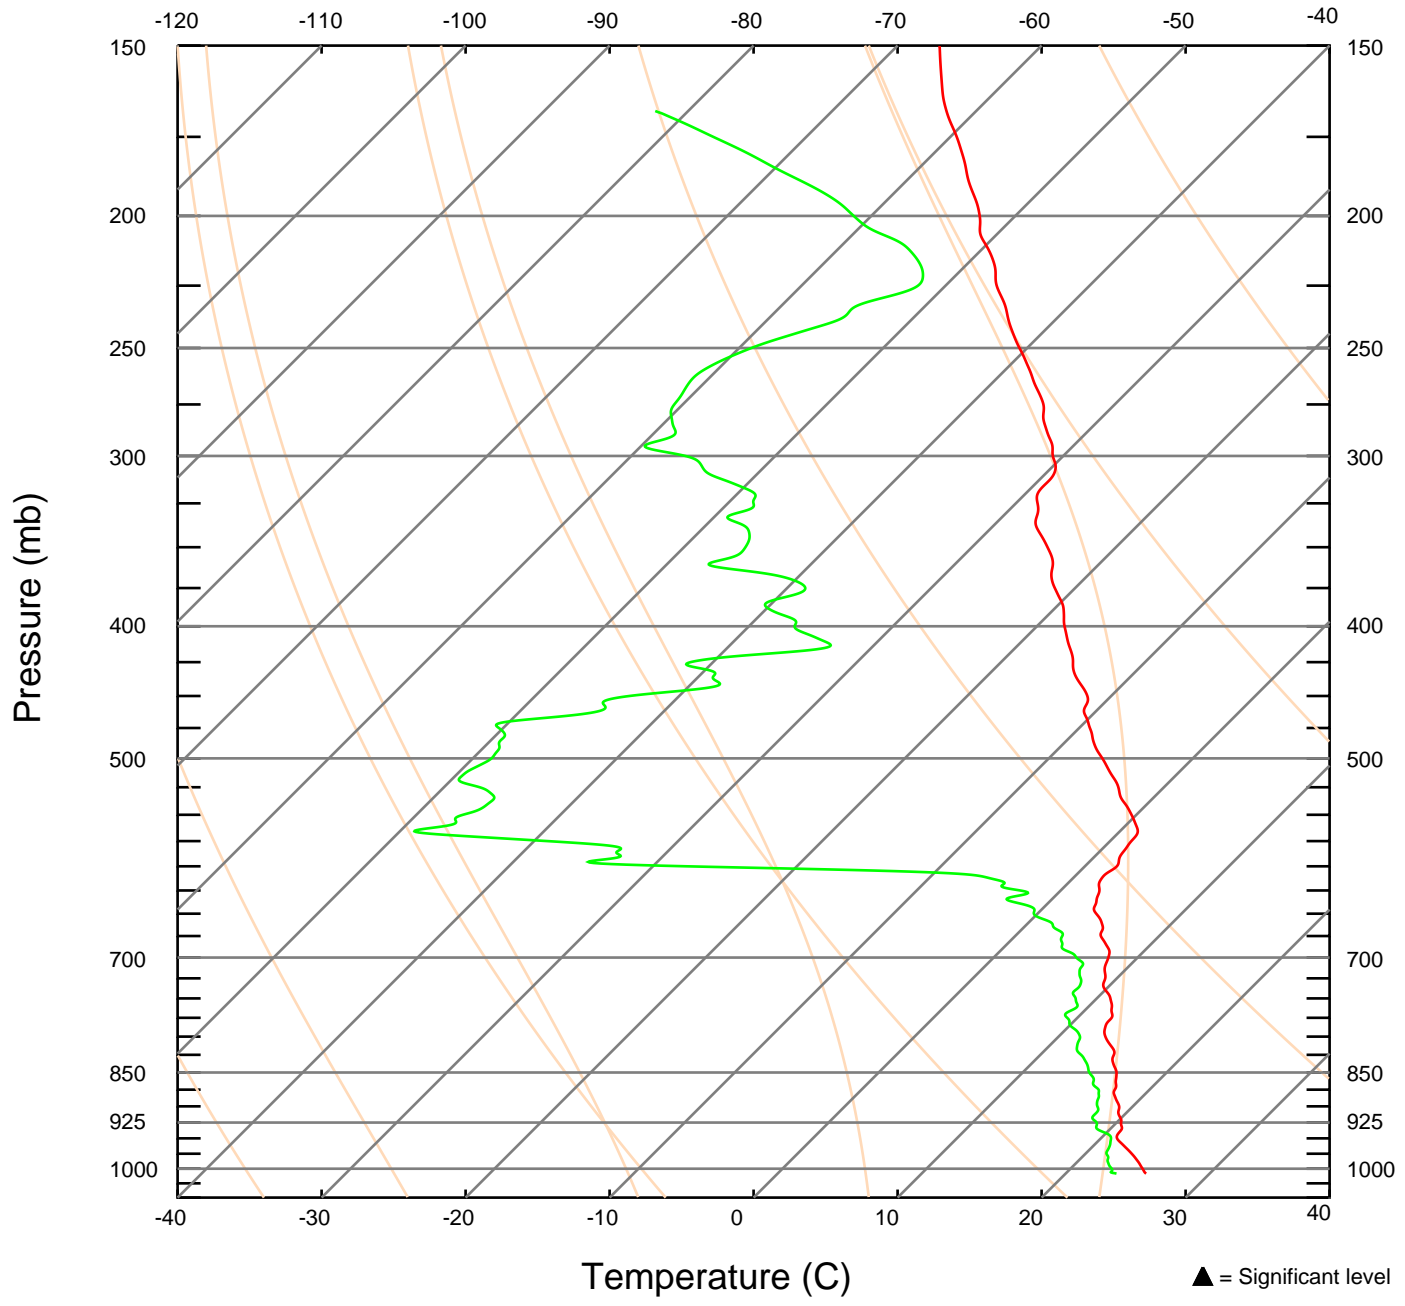

Sonde ID: 002615321

120944 UTC 22 OCT 2005

26.17 N 87.09 W

SKEW-T LOG-P DIAGRAM
Sonde ID: 053316170

122557 UTC 22 OCT 2005
28.05 N 87.91 W

SKEW-T LOG-P DIAGRAM
Sonde ID: 053316160

124327 UTC 22 OCT 2005
29.16 N 85.86 W