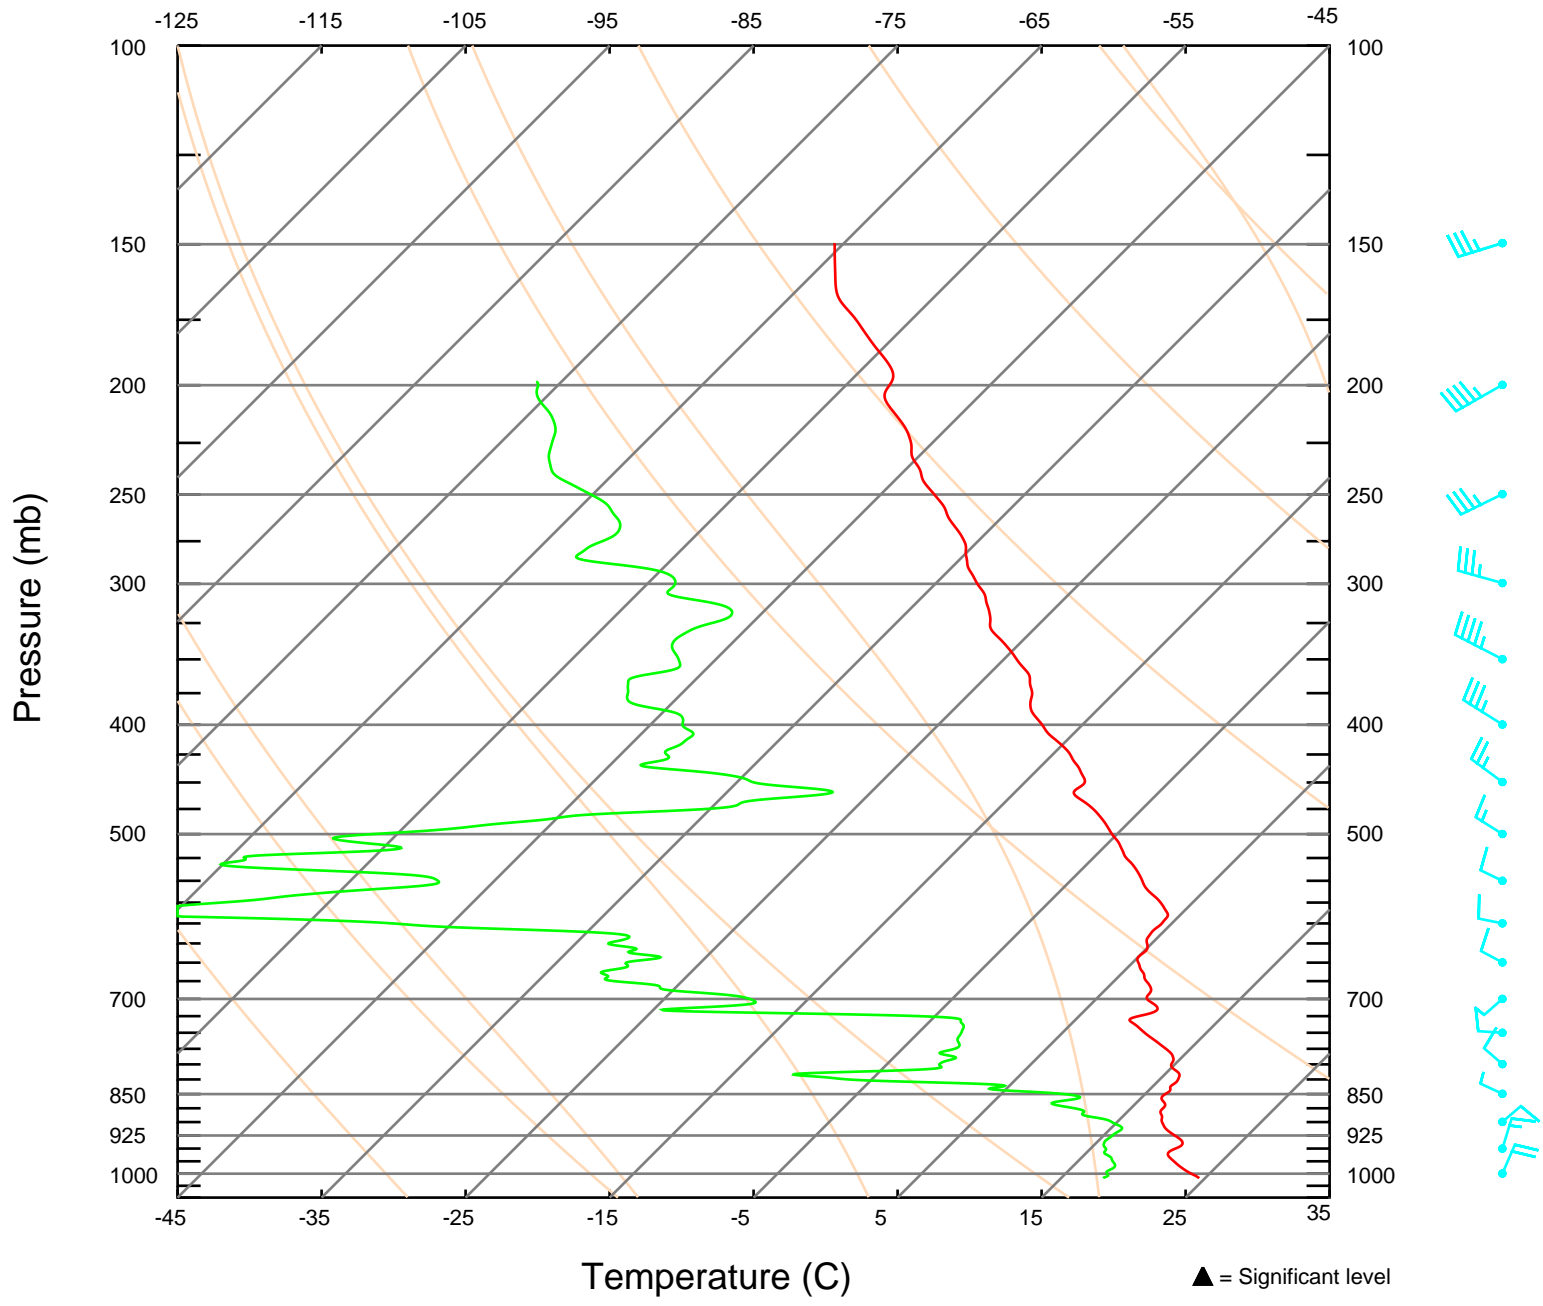

SKEW-T LOG-P DIAGRAM
Sonde ID: 003135203

113647 UTC 22 OCT 2005
28.20 N 89.00 W