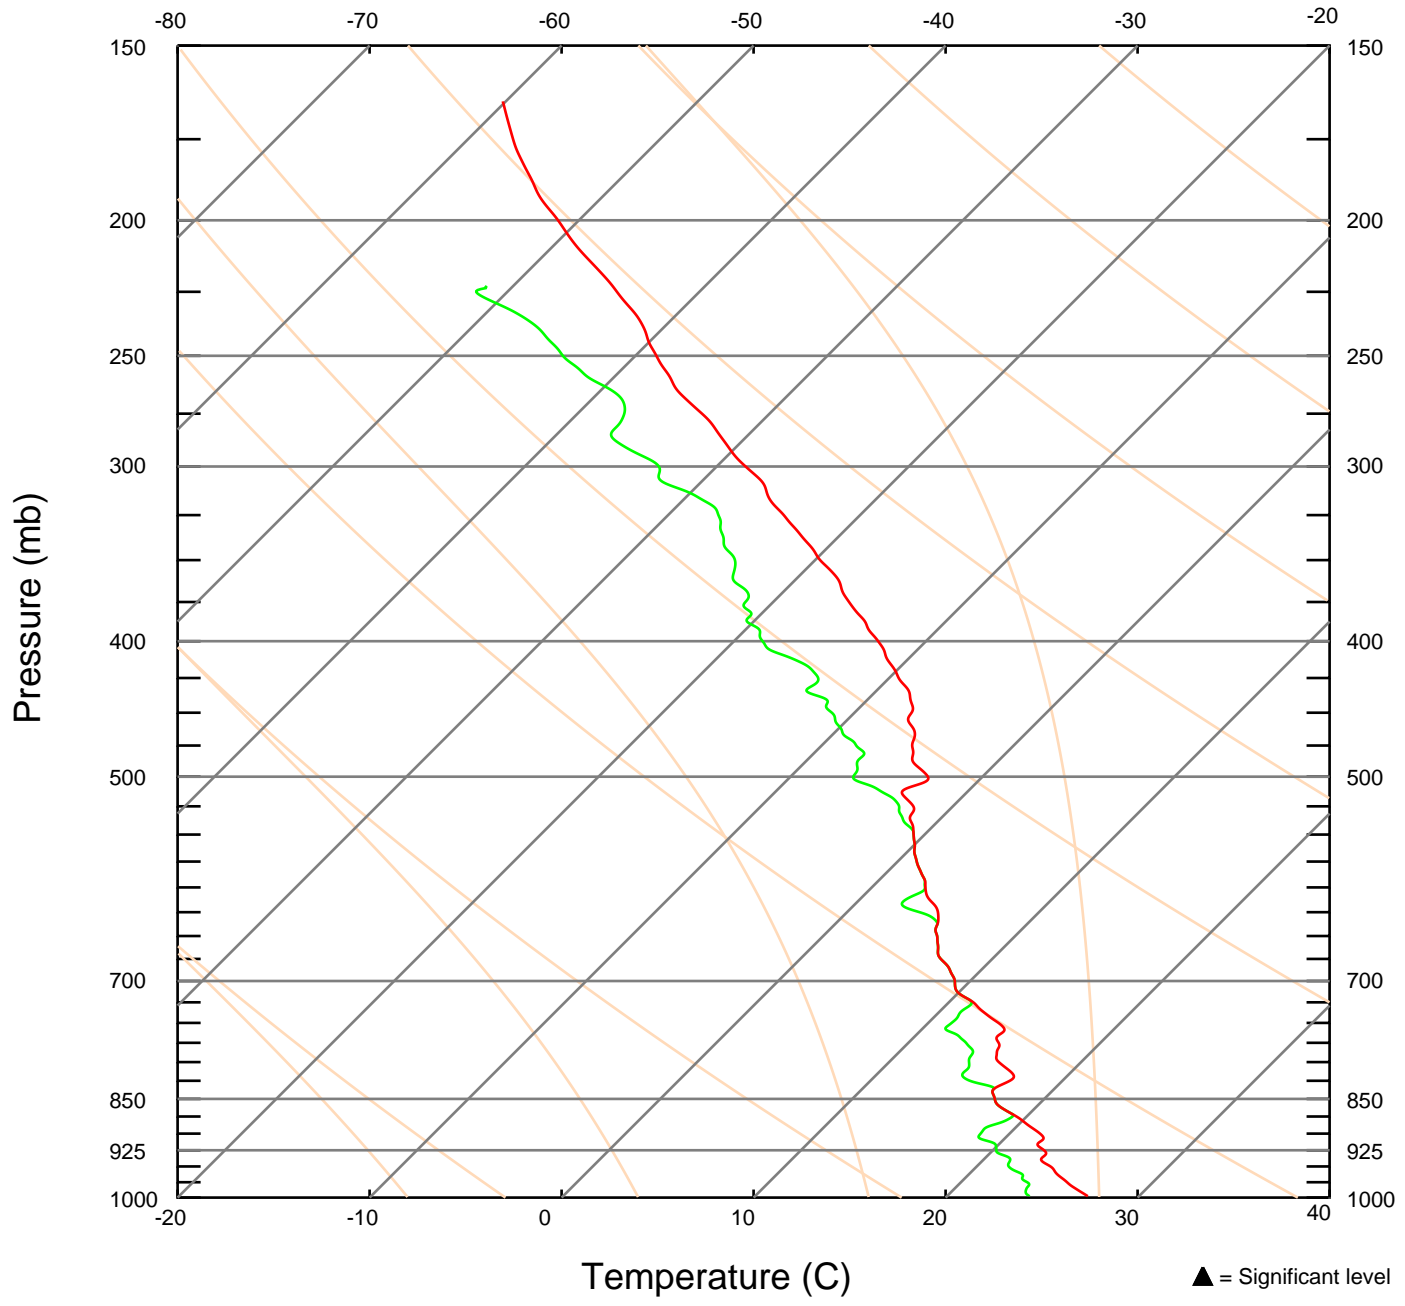

SKEW-T LOG-P DIAGRAM

Sonde ID: 053316005

062719 UTC 22 OCT 2005

24.96 N 83.94 W

SKEW-T LOG-P DIAGRAM
Sonde ID: 053170051

064107 UTC 22 OCT 2005
23.47 N 83.09 W

SKEW-T LOG-P DIAGRAM
Sonde ID: 053316006

072745 UTC 22 OCT 2005
19.89 N 82.41 W

SKEW-T LOG-P DIAGRAM
Sonde ID: 044535151

074842 UTC 22 OCT 2005
18.35 N 84.59 W

SKEW-T LOG-P DIAGRAM

080654 UTC 22 OCT 2005

Sonde ID: 051926011

17.10 N 86.53 W

SKEW-T LOG-P DIAGRAM
Sonde ID: 053316002

082005 UTC 22 OCT 2005
18.42 N 87.37 W

▲ = Significant level

SKEW-T LOG-P DIAGRAM
Sonde ID: 012225019

082902 UTC 22 OCT 2005
18.61 N 86.17 W

▲ = Significant level

SKEW-T LOG-P DIAGRAM
Sonde ID: 012225069

084253 UTC 22 OCT 2005
19.73 N 84.66 W

SKEW-T LOG-P DIAGRAM
Sonde ID: 011245159