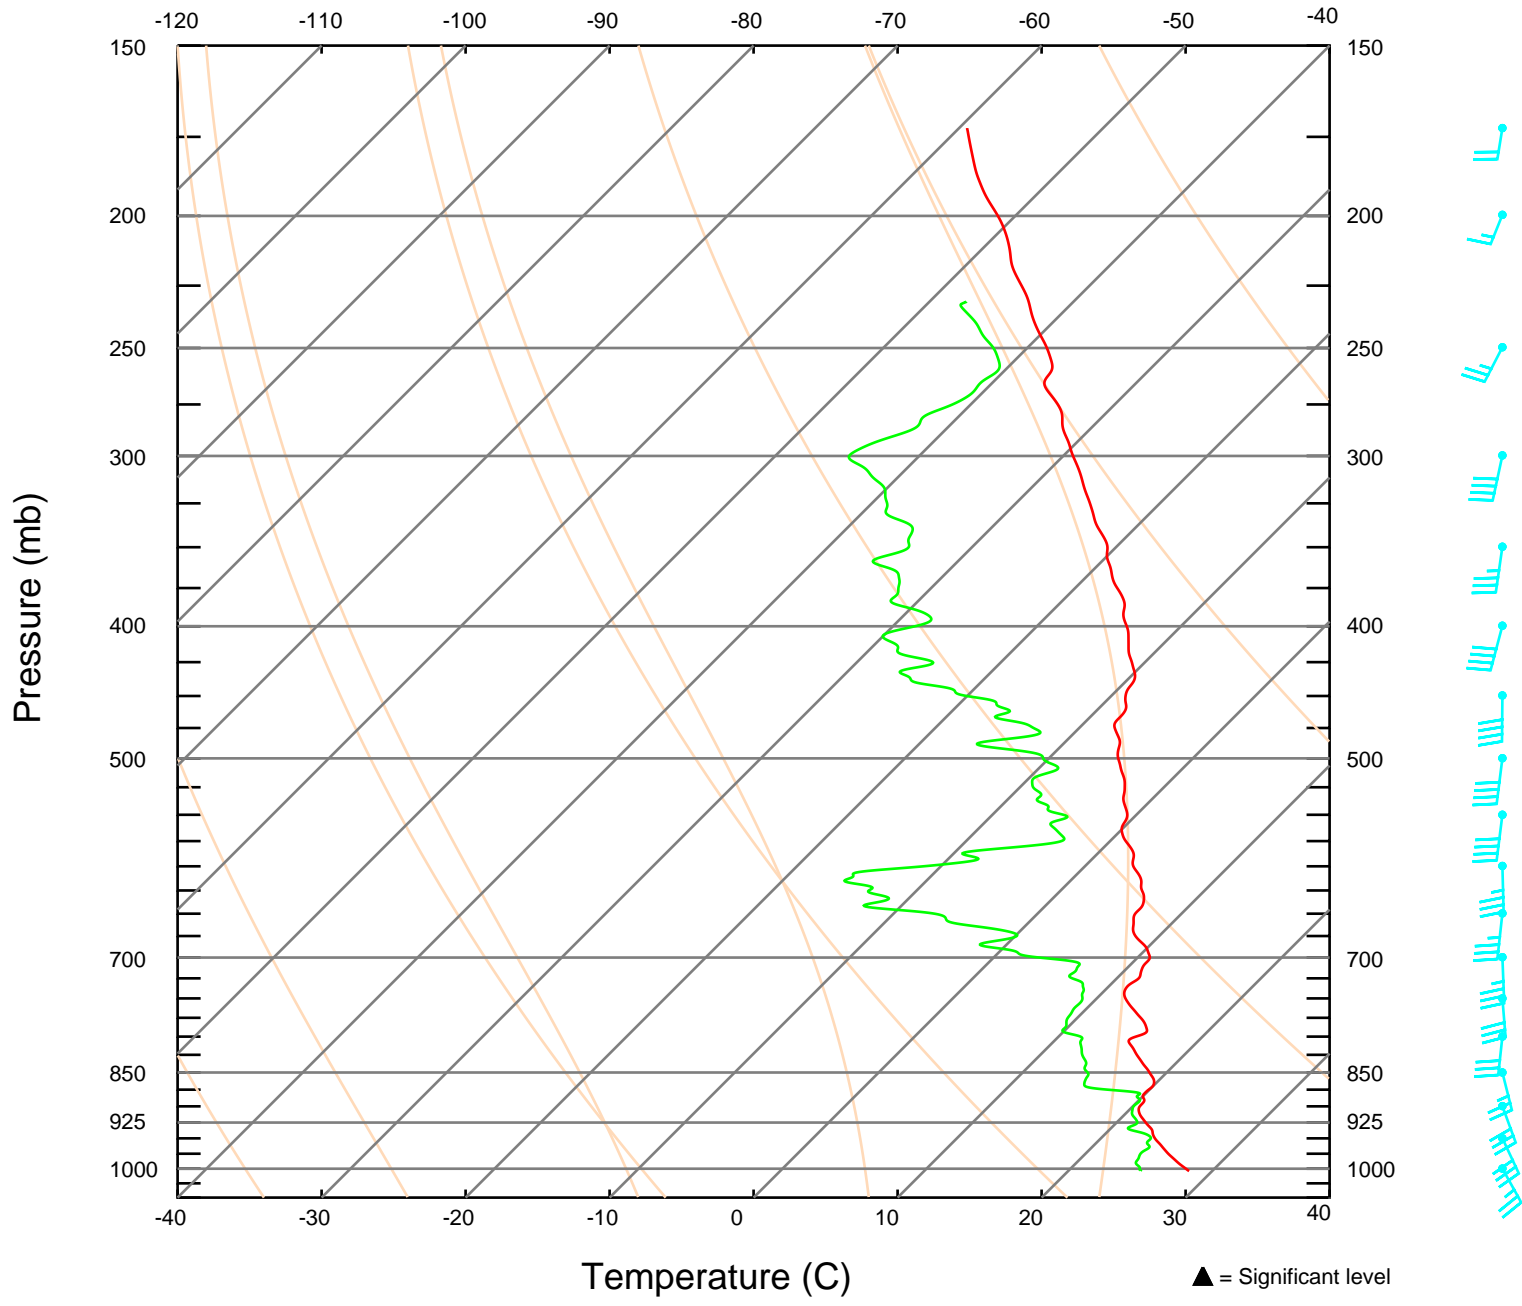

SKEW-T LOG-P DIAGRAM

Sonde ID: 053316005

062719 UTC 22 OCT 2005

24.96 N 83.94 W

SKEW-T LOG-P DIAGRAM
Sonde ID: 053170051

064107 UTC 22 OCT 2005
23.47 N 83.09 W

SKEW-T LOG-P DIAGRAM
Sonde ID: 053316006

072745 UTC 22 OCT 2005
19.89 N 82.41 W

SKEW-T LOG-P DIAGRAM
Sonde ID: 044535151

074842 UTC 22 OCT 2005
18.35 N 84.59 W

SKEW-T LOG-P DIAGRAM

080654 UTC 22 OCT 2005

Sonde ID: 051926011

17.10 N 86.53 W

SKEW-T LOG-P DIAGRAM
Sonde ID: 053316002

082005 UTC 22 OCT 2005
18.42 N 87.37 W

▲ = Significant level

SKEW-T LOG-P DIAGRAM
Sonde ID: 012225019

082902 UTC 22 OCT 2005
18.61 N 86.17 W

▲ = Significant level

SKEW-T LOG-P DIAGRAM
Sonde ID: 012225069

084253 UTC 22 OCT 2005
19.73 N 84.66 W

SKEW-T LOG-P DIAGRAM
Sonde ID: 011245159