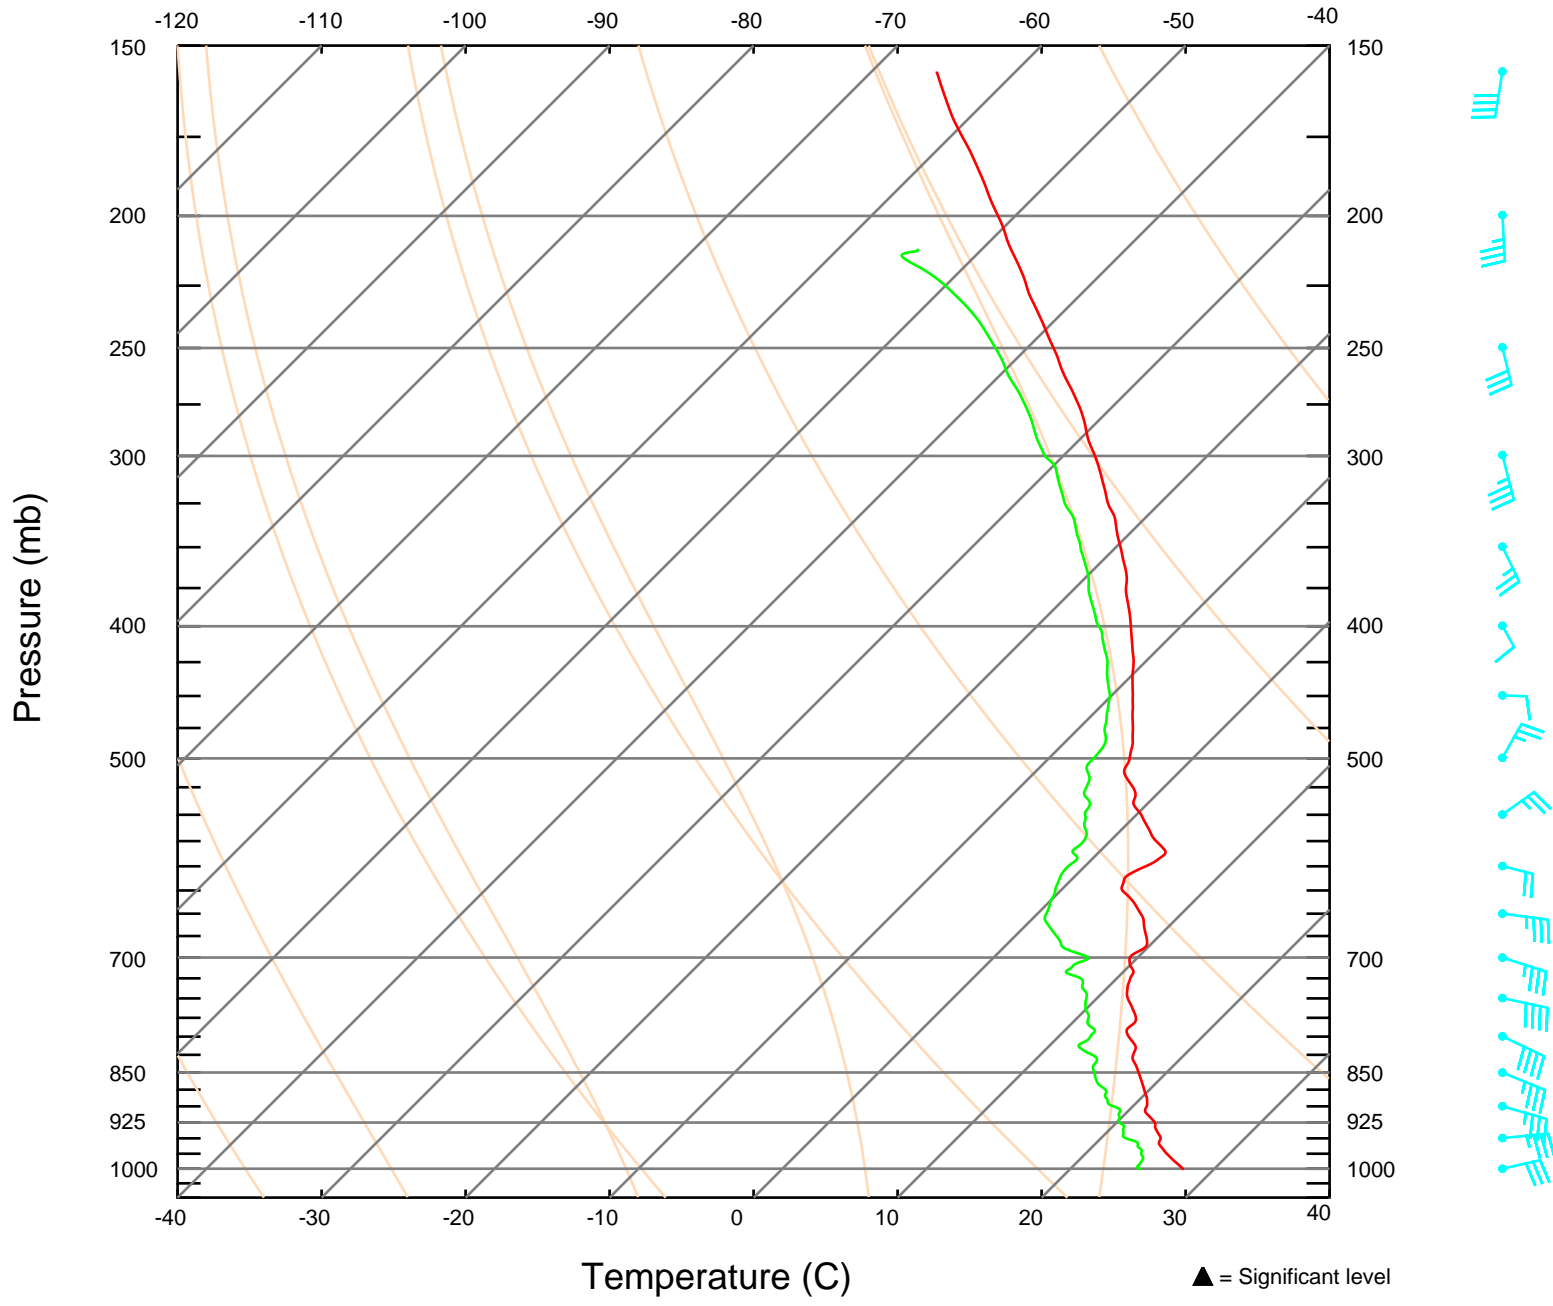

▲ = Significant level

SKEW-T LOG-P DIAGRAM
Sonde ID: 012225019

082902 UTC 22 OCT 2005
18.61 N 86.17 W

▲ = Significant level

SKEW-T LOG-P DIAGRAM
Sonde ID: 012225069

084253 UTC 22 OCT 2005
19.73 N 84.66 W

SKEW-T LOG-P DIAGRAM
Sonde ID: 011245159

090013 UTC 22 OCT 2005
21.53 N 84.11 W

SKEW-T LOG-P DIAGRAM

Sonde ID: 011378177

092003 UTC 22 OCT 2005

23.23 N 84.74 W

SKEW-T LOG-P DIAGRAM
Sonde ID: 053316019

093338 UTC 22 OCT 2005
24.28 N 86.20 W

SKEW-T LOG-P DIAGRAM

095545 UTC 22 OCT 2005

Sonde ID: 053316132

23.72 N 88.93 W

▲ = Significant level

SKEW-T LOG-P DIAGRAM
Sonde ID: 053316169

101930 UTC 22 OCT 2005
24.93 N 91.07 W

SKEW-T LOG-P DIAGRAM
Sonde ID: 012525029

103617 UTC 22 OCT 2005
24.11 N 93.02 W