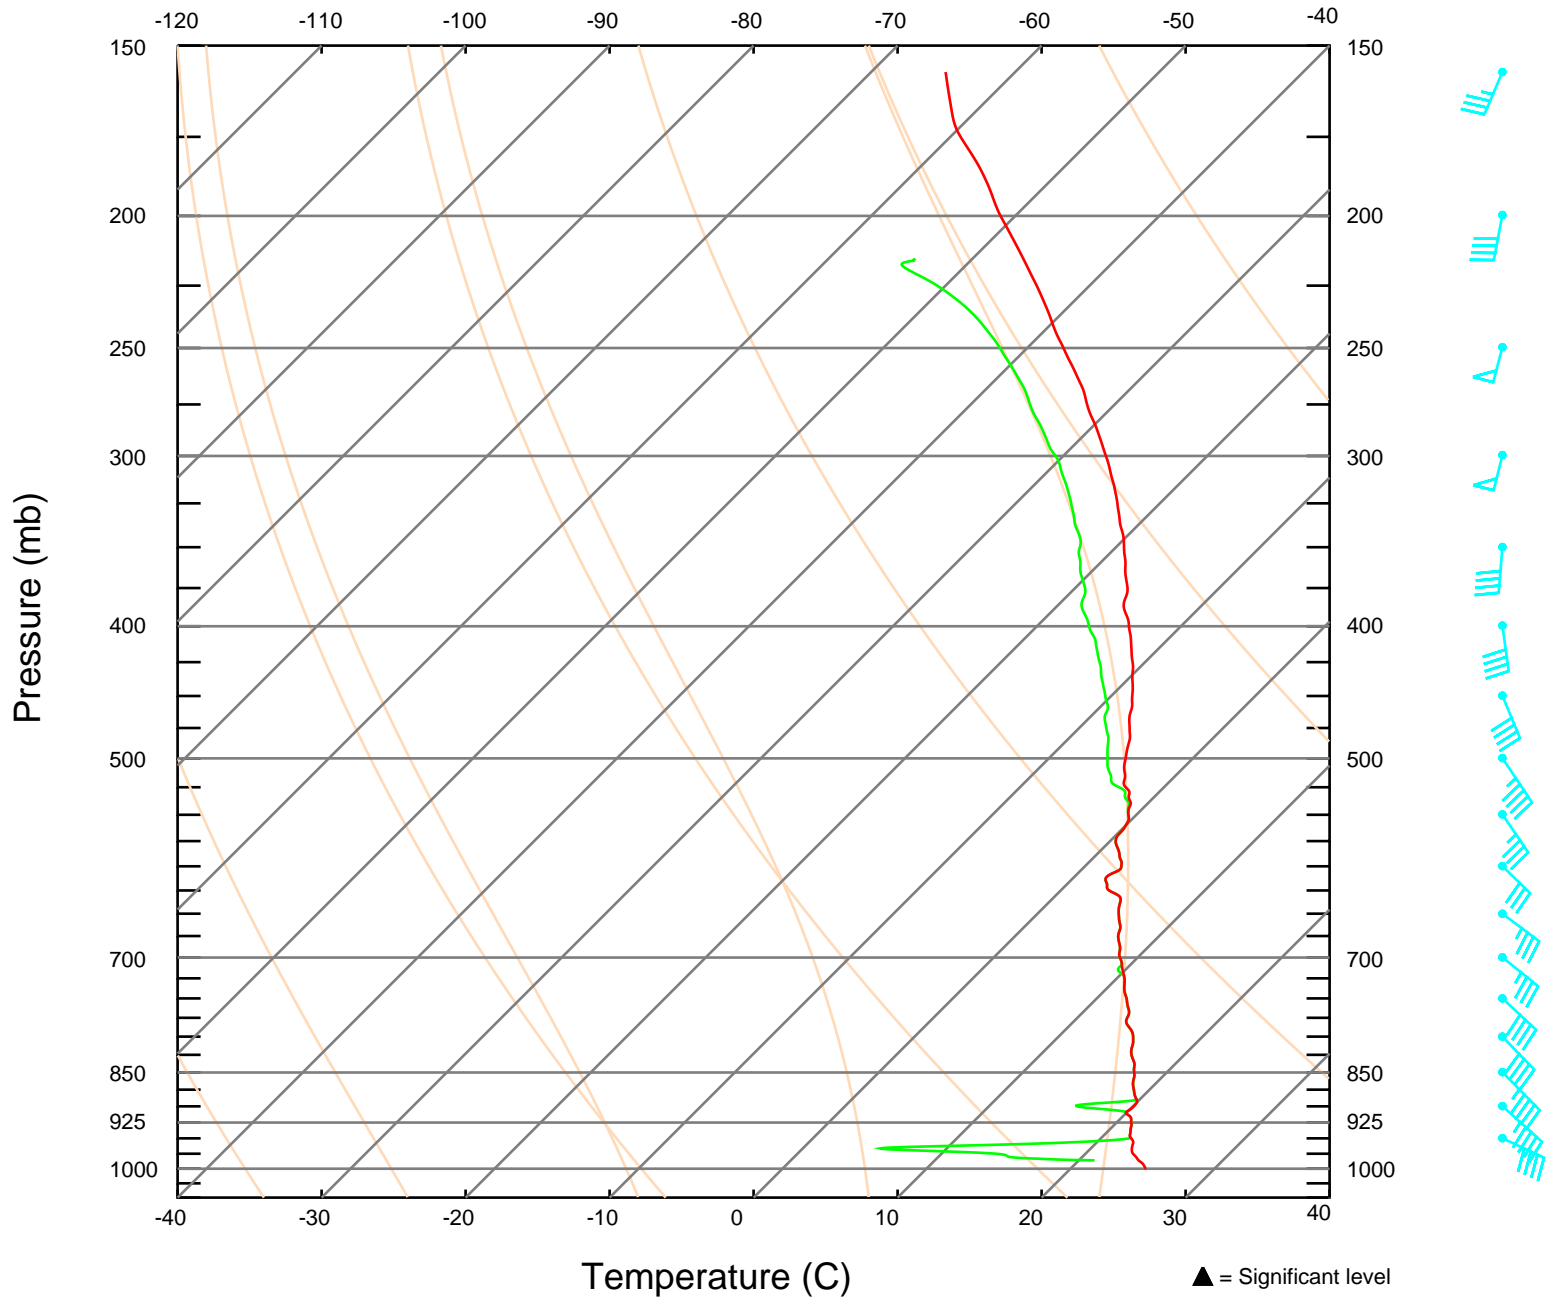

▲ = Significant level

SKEW-T LOG-P DIAGRAM
Sonde ID: 012225019

082902 UTC 22 OCT 2005
18.61 N 86.17 W

▲ = Significant level

SKEW-T LOG-P DIAGRAM
Sonde ID: 012225069

084253 UTC 22 OCT 2005
19.73 N 84.66 W

SKEW-T LOG-P DIAGRAM
Sonde ID: 011245159

090013 UTC 22 OCT 2005
21.53 N 84.11 W

SKEW-T LOG-P DIAGRAM

Sonde ID: 011378177

092003 UTC 22 OCT 2005

23.23 N 84.74 W

SKEW-T LOG-P DIAGRAM
Sonde ID: 053316019

093338 UTC 22 OCT 2005
24.28 N 86.20 W

SKEW-T LOG-P DIAGRAM

095545 UTC 22 OCT 2005

Sonde ID: 053316132

23.72 N 88.93 W

▲ = Significant level

SKEW-T LOG-P DIAGRAM
Sonde ID: 053316169

101930 UTC 22 OCT 2005
24.93 N 91.07 W

SKEW-T LOG-P DIAGRAM
Sonde ID: 012525029

103617 UTC 22 OCT 2005
24.11 N 93.02 W