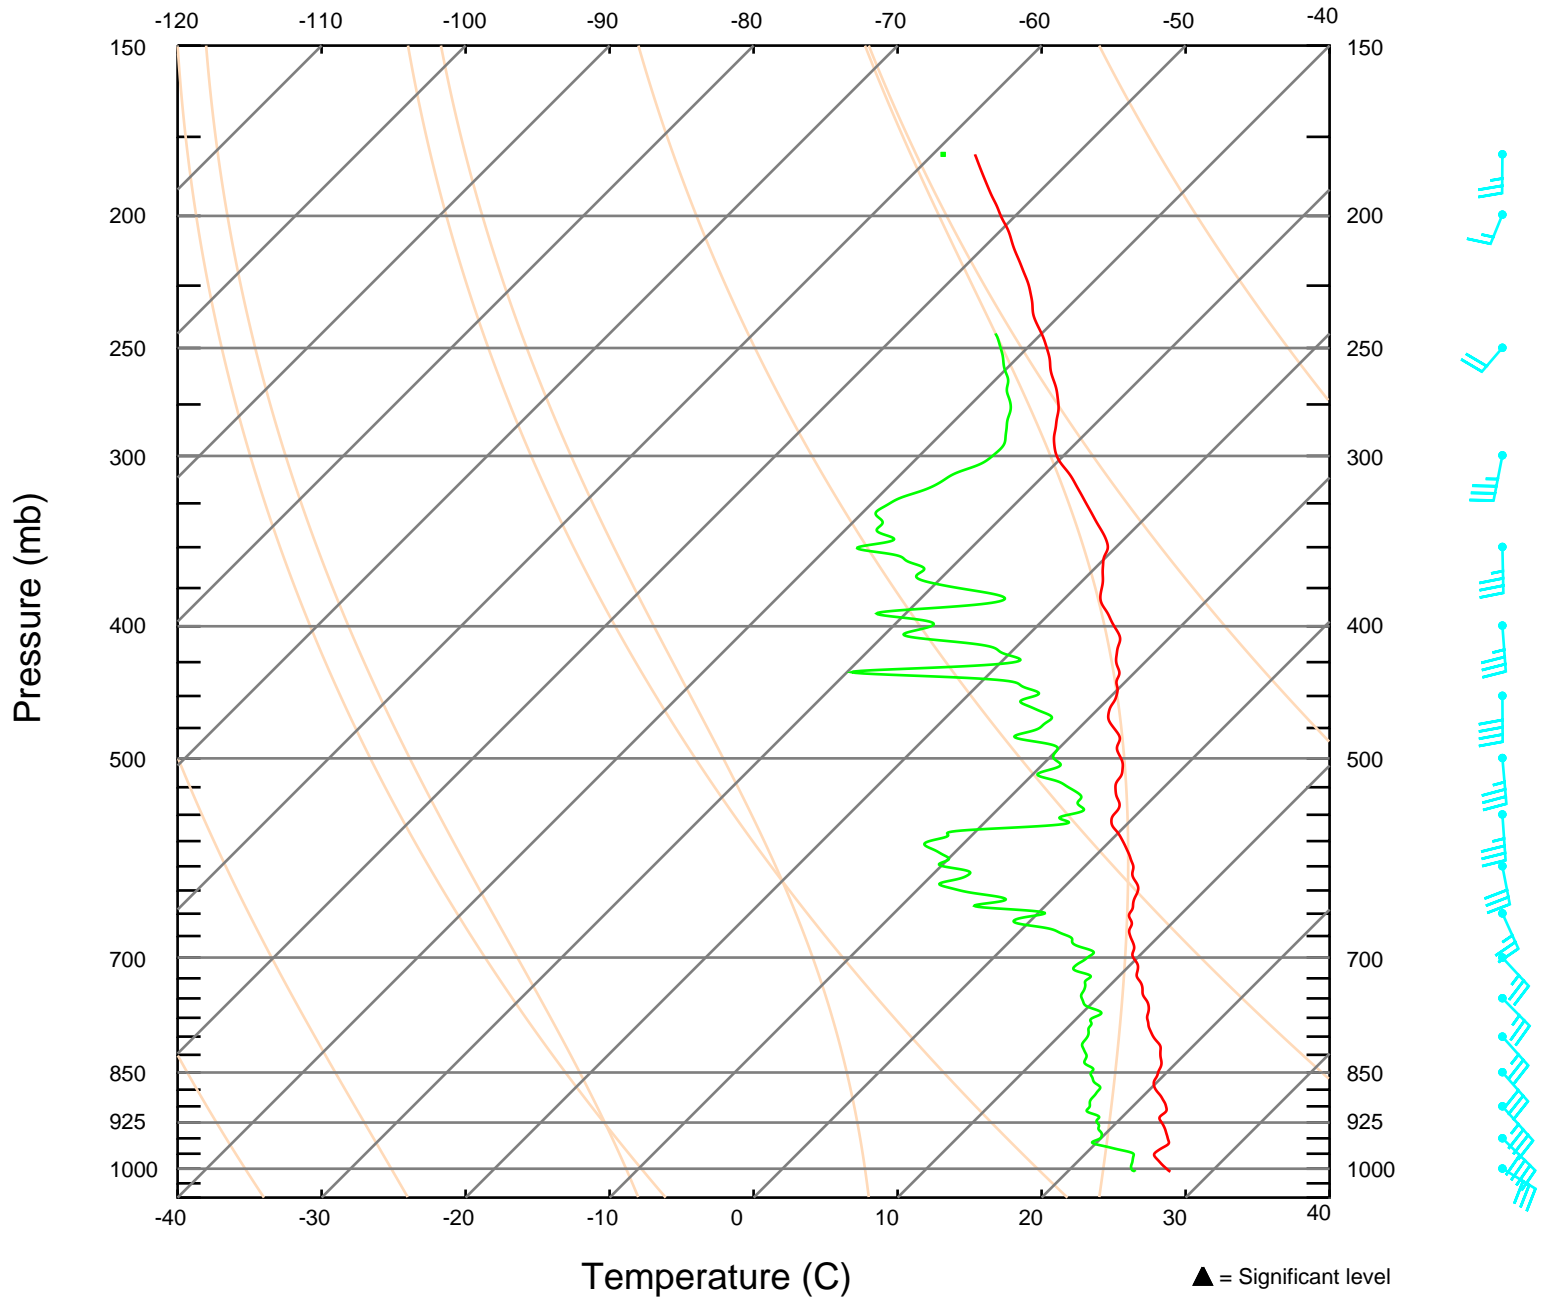

SKEW-T LOG-P DIAGRAM

Sonde ID: 053316005

062719 UTC 22 OCT 2005

24.96 N 83.94 W

SKEW-T LOG-P DIAGRAM
Sonde ID: 053170051

064107 UTC 22 OCT 2005
23.47 N 83.09 W

SKEW-T LOG-P DIAGRAM
Sonde ID: 053316006

072745 UTC 22 OCT 2005
19.89 N 82.41 W

SKEW-T LOG-P DIAGRAM
Sonde ID: 044535151

074842 UTC 22 OCT 2005
18.35 N 84.59 W

SKEW-T LOG-P DIAGRAM

080654 UTC 22 OCT 2005

Sonde ID: 051926011

17.10 N 86.53 W

SKEW-T LOG-P DIAGRAM
Sonde ID: 053316002

082005 UTC 22 OCT 2005
18.42 N 87.37 W

▲ = Significant level

SKEW-T LOG-P DIAGRAM
Sonde ID: 012225019

082902 UTC 22 OCT 2005
18.61 N 86.17 W

▲ = Significant level

SKEW-T LOG-P DIAGRAM
Sonde ID: 012225069

084253 UTC 22 OCT 2005
19.73 N 84.66 W

SKEW-T LOG-P DIAGRAM
Sonde ID: 011245159