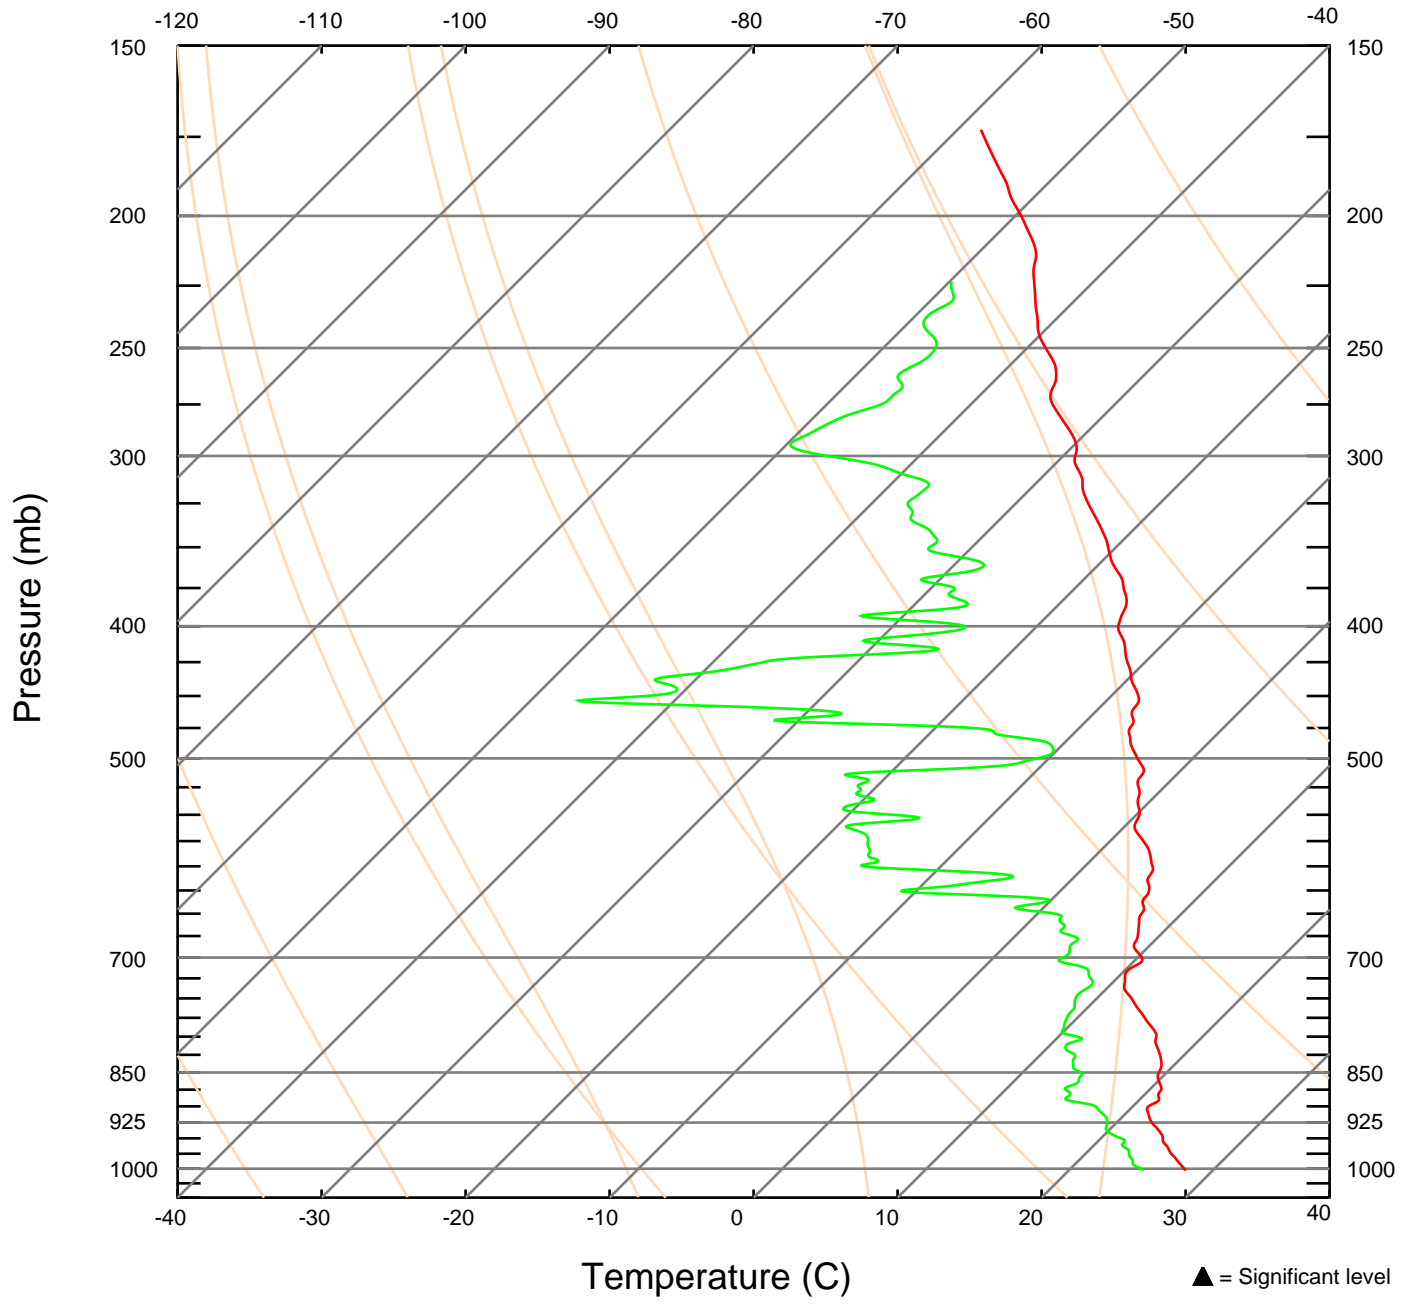

SKEW-T LOG-P DIAGRAM
Sonde ID: 053166198

185536 UTC 21 OCT 2005
24.99 N 83.98 W

SKEW-T LOG-P DIAGRAM
Sonde ID: 053166204

194114 UTC 21 OCT 2005
21.27 N 83.81 W

SKEW-T LOG-P DIAGRAM
Sonde ID: 053166123

195820 UTC 21 OCT 2005
19.98 N 82.09 W

SKEW-T LOG-P DIAGRAM
Sonde ID: 053166120

201732 UTC 21 OCT 2005
18.13 N 83.50 W

SKEW-T LOG-P DIAGRAM
Sonde ID: 053166195

203723 UTC 21 OCT 2005
16.27 N 85.05 W

SKEW-T LOG-P DIAGRAM
Sonde ID: 053156032

205117 UTC 21 OCT 2005
16.33 N 86.75 W

SKEW-T LOG-P DIAGRAM
Sonde ID: 053166003

210805 UTC 21 OCT 2005
18.19 N 87.48 W

SKEW-T LOG-P DIAGRAM

211848 UTC 21 OCT 2005

Sonde ID: 053166196

18.37 N 86.07 W

SKEW-T LOG-P DIAGRAM
Sonde ID: 053166202

213233 UTC 21 OCT 2005
19.48 N 84.61 W

SKEW-T LOG-P DIAGRAM
Sonde ID: 053166201

215107 UTC 21 OCT 2005
21.80 N 85.10 W

SKEW-T LOG-P DIAGRAM
Sonde ID: 053116133

220031 UTC 21 OCT 2005
22.92 N 85.58 W

SKEW-T LOG-P DIAGRAM

Sonde ID: 051946063

221013 UTC 21 OCT 2005