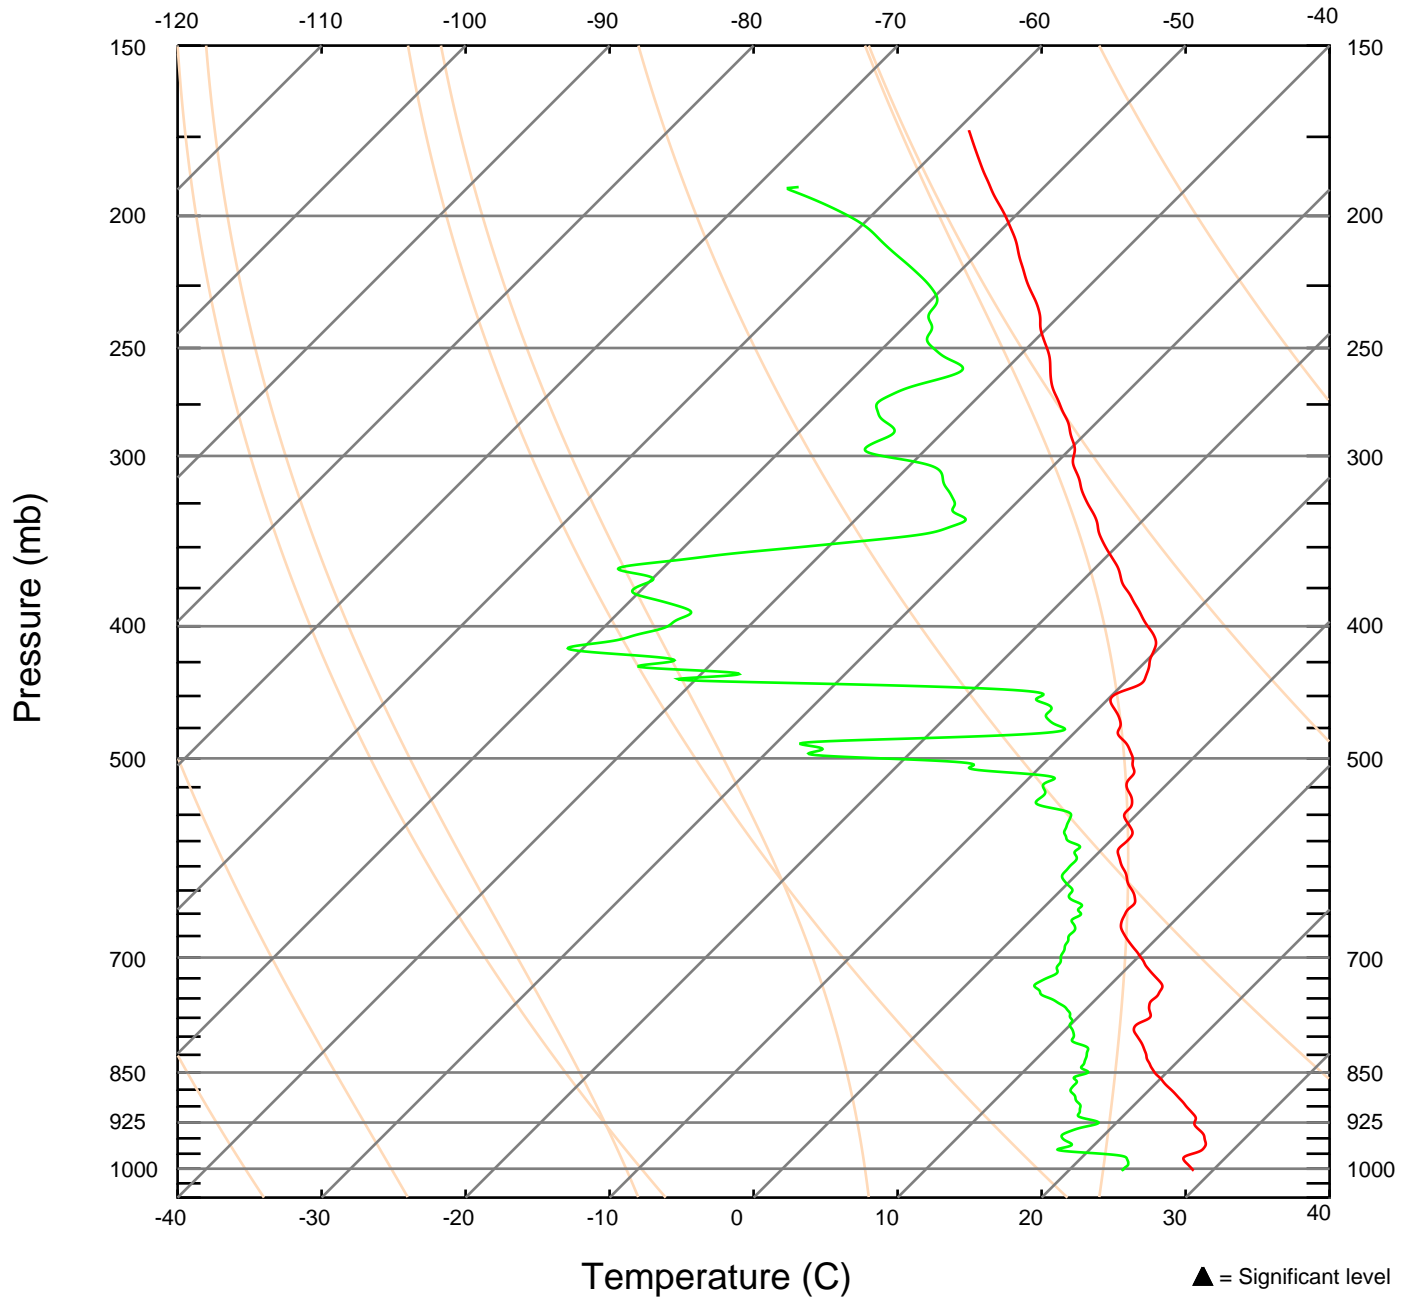

SKEW-T LOG-P DIAGRAM
Sonde ID: 053166198

185536 UTC 21 OCT 2005
24.99 N 83.98 W

SKEW-T LOG-P DIAGRAM
Sonde ID: 053166204

194114 UTC 21 OCT 2005
21.27 N 83.81 W

SKEW-T LOG-P DIAGRAM
Sonde ID: 053166123

195820 UTC 21 OCT 2005
19.98 N 82.09 W

SKEW-T LOG-P DIAGRAM
Sonde ID: 053166120

201732 UTC 21 OCT 2005
18.13 N 83.50 W

SKEW-T LOG-P DIAGRAM
Sonde ID: 053166195

203723 UTC 21 OCT 2005
16.27 N 85.05 W

SKEW-T LOG-P DIAGRAM
Sonde ID: 053156032

205117 UTC 21 OCT 2005
16.33 N 86.75 W

SKEW-T LOG-P DIAGRAM
Sonde ID: 053166003

210805 UTC 21 OCT 2005
18.19 N 87.48 W

SKEW-T LOG-P DIAGRAM

211848 UTC 21 OCT 2005

Sonde ID: 053166196

18.37 N 86.07 W

SKEW-T LOG-P DIAGRAM
Sonde ID: 053166202

213233 UTC 21 OCT 2005
19.48 N 84.61 W

SKEW-T LOG-P DIAGRAM
Sonde ID: 053166201

215107 UTC 21 OCT 2005
21.80 N 85.10 W

SKEW-T LOG-P DIAGRAM
Sonde ID: 053116133

220031 UTC 21 OCT 2005
22.92 N 85.58 W

SKEW-T LOG-P DIAGRAM

Sonde ID: 051946063

221013 UTC 21 OCT 2005