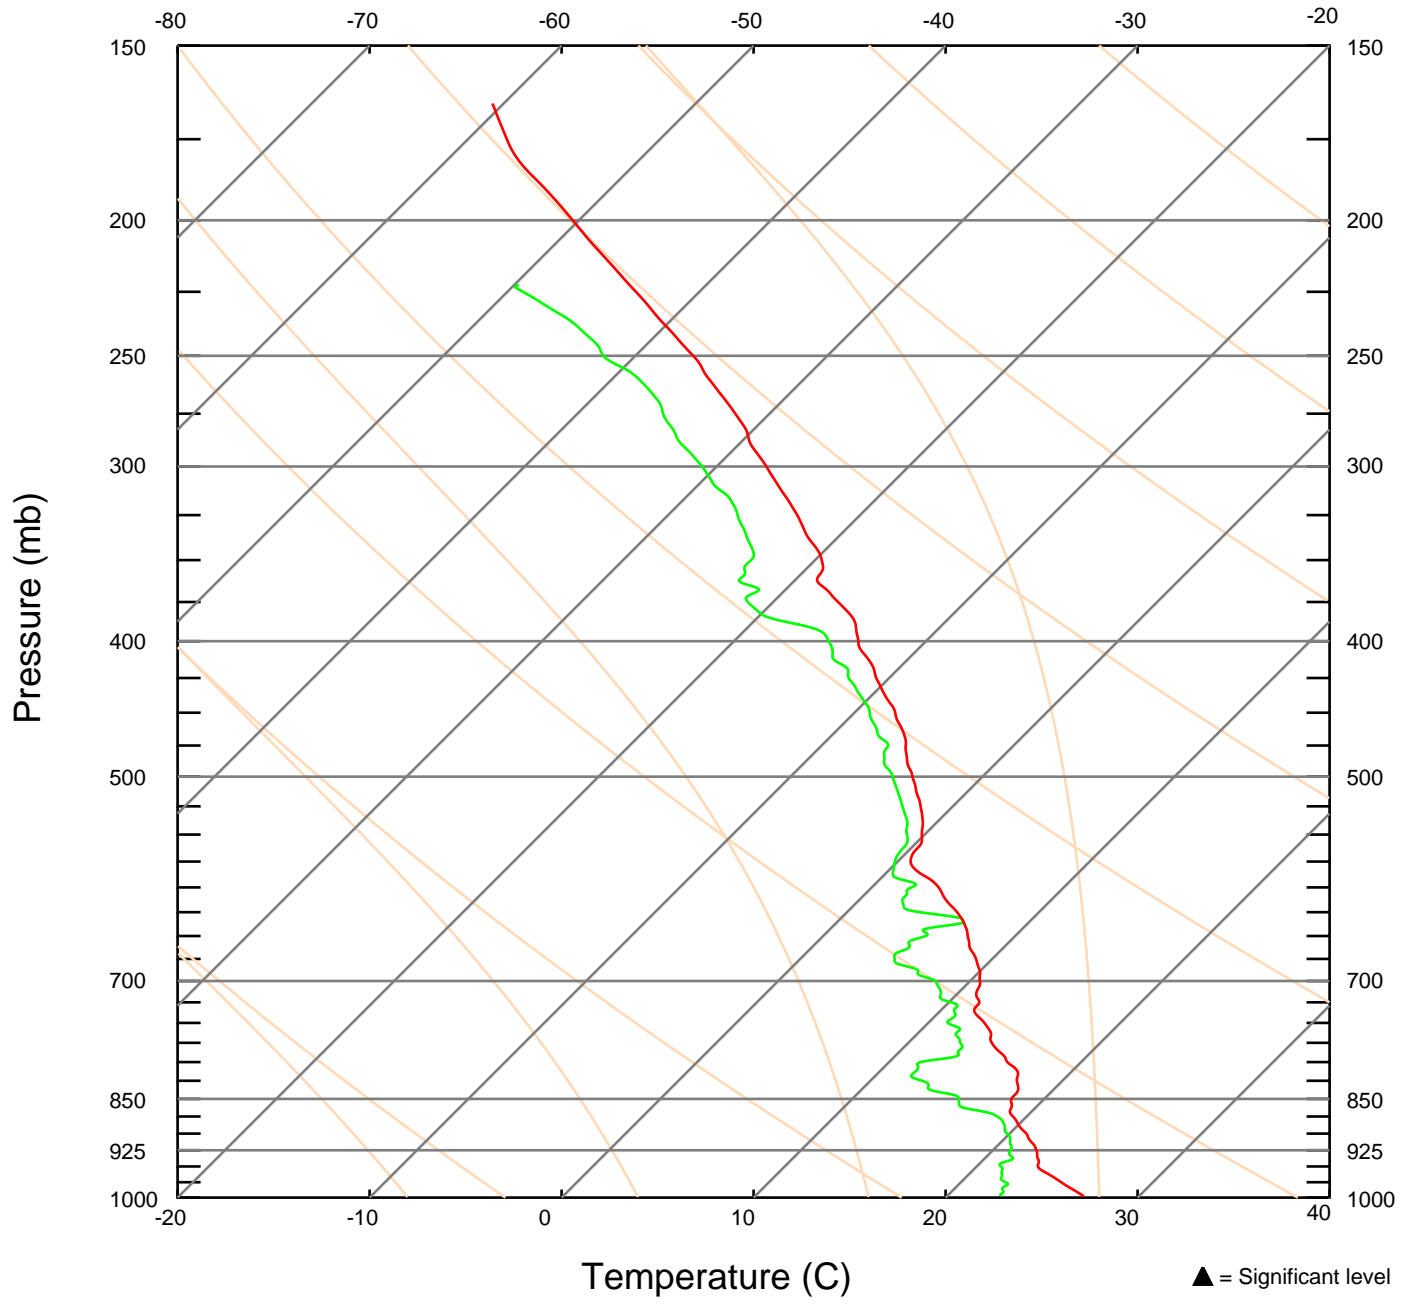

SKEW-T LOG-P DIAGRAM
Sonde ID: 053166198

185536 UTC 21 OCT 2005
24.99 N 83.98 W

SKEW-T LOG-P DIAGRAM
Sonde ID: 053166204

194114 UTC 21 OCT 2005
21.27 N 83.81 W

SKEW-T LOG-P DIAGRAM
Sonde ID: 053166123

195820 UTC 21 OCT 2005
19.98 N 82.09 W

SKEW-T LOG-P DIAGRAM
Sonde ID: 053166120

201732 UTC 21 OCT 2005
18.13 N 83.50 W

SKEW-T LOG-P DIAGRAM
Sonde ID: 053166195

203723 UTC 21 OCT 2005
16.27 N 85.05 W

SKEW-T LOG-P DIAGRAM
Sonde ID: 053156032

205117 UTC 21 OCT 2005
16.33 N 86.75 W

SKEW-T LOG-P DIAGRAM
Sonde ID: 053166003

210805 UTC 21 OCT 2005
18.19 N 87.48 W

SKEW-T LOG-P DIAGRAM

211848 UTC 21 OCT 2005

Sonde ID: 053166196

18.37 N 86.07 W

SKEW-T LOG-P DIAGRAM
Sonde ID: 053166202

213233 UTC 21 OCT 2005
19.48 N 84.61 W