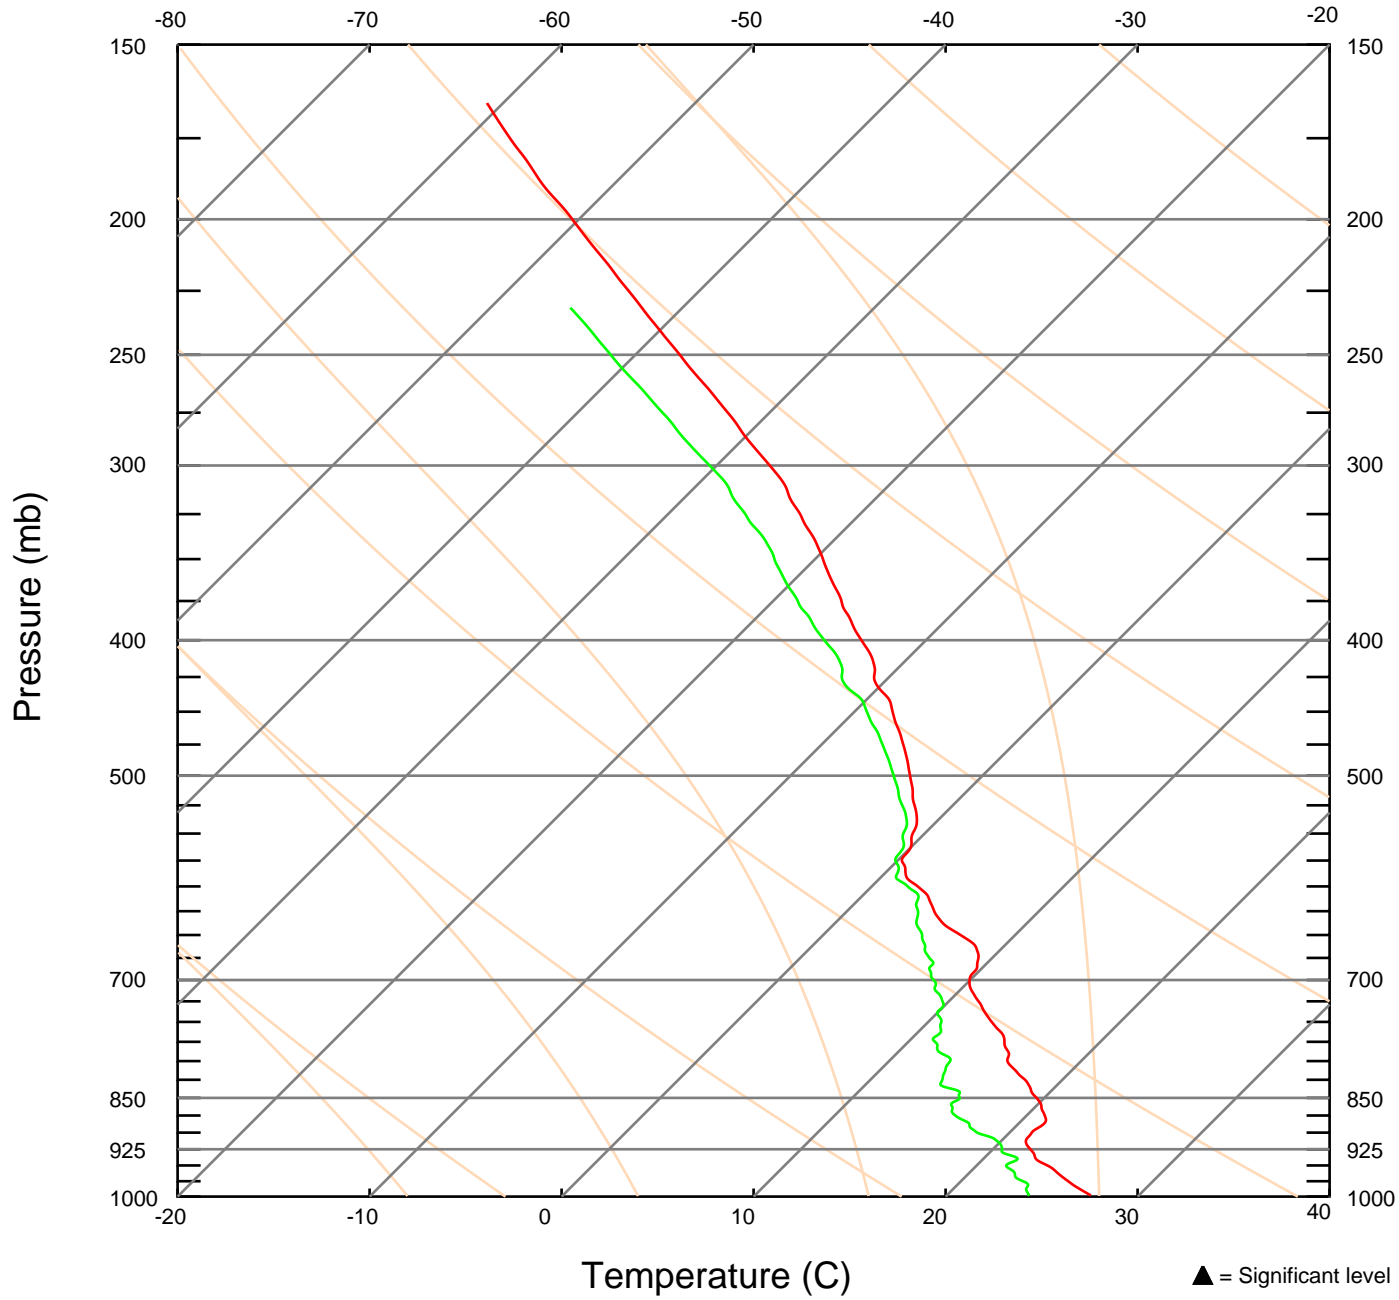

SKEW-T LOG-P DIAGRAM
Sonde ID: 053166120

201732 UTC 21 OCT 2005
18.13 N 83.50 W

SKEW-T LOG-P DIAGRAM
Sonde ID: 053166195

203723 UTC 21 OCT 2005
16.27 N 85.05 W

SKEW-T LOG-P DIAGRAM
Sonde ID: 053156032

205117 UTC 21 OCT 2005
16.33 N 86.75 W

SKEW-T LOG-P DIAGRAM
Sonde ID: 053166003

210805 UTC 21 OCT 2005
18.19 N 87.48 W

SKEW-T LOG-P DIAGRAM

211848 UTC 21 OCT 2005

Sonde ID: 053166196

18.37 N 86.07 W

SKEW-T LOG-P DIAGRAM
Sonde ID: 053166202

213233 UTC 21 OCT 2005
19.48 N 84.61 W