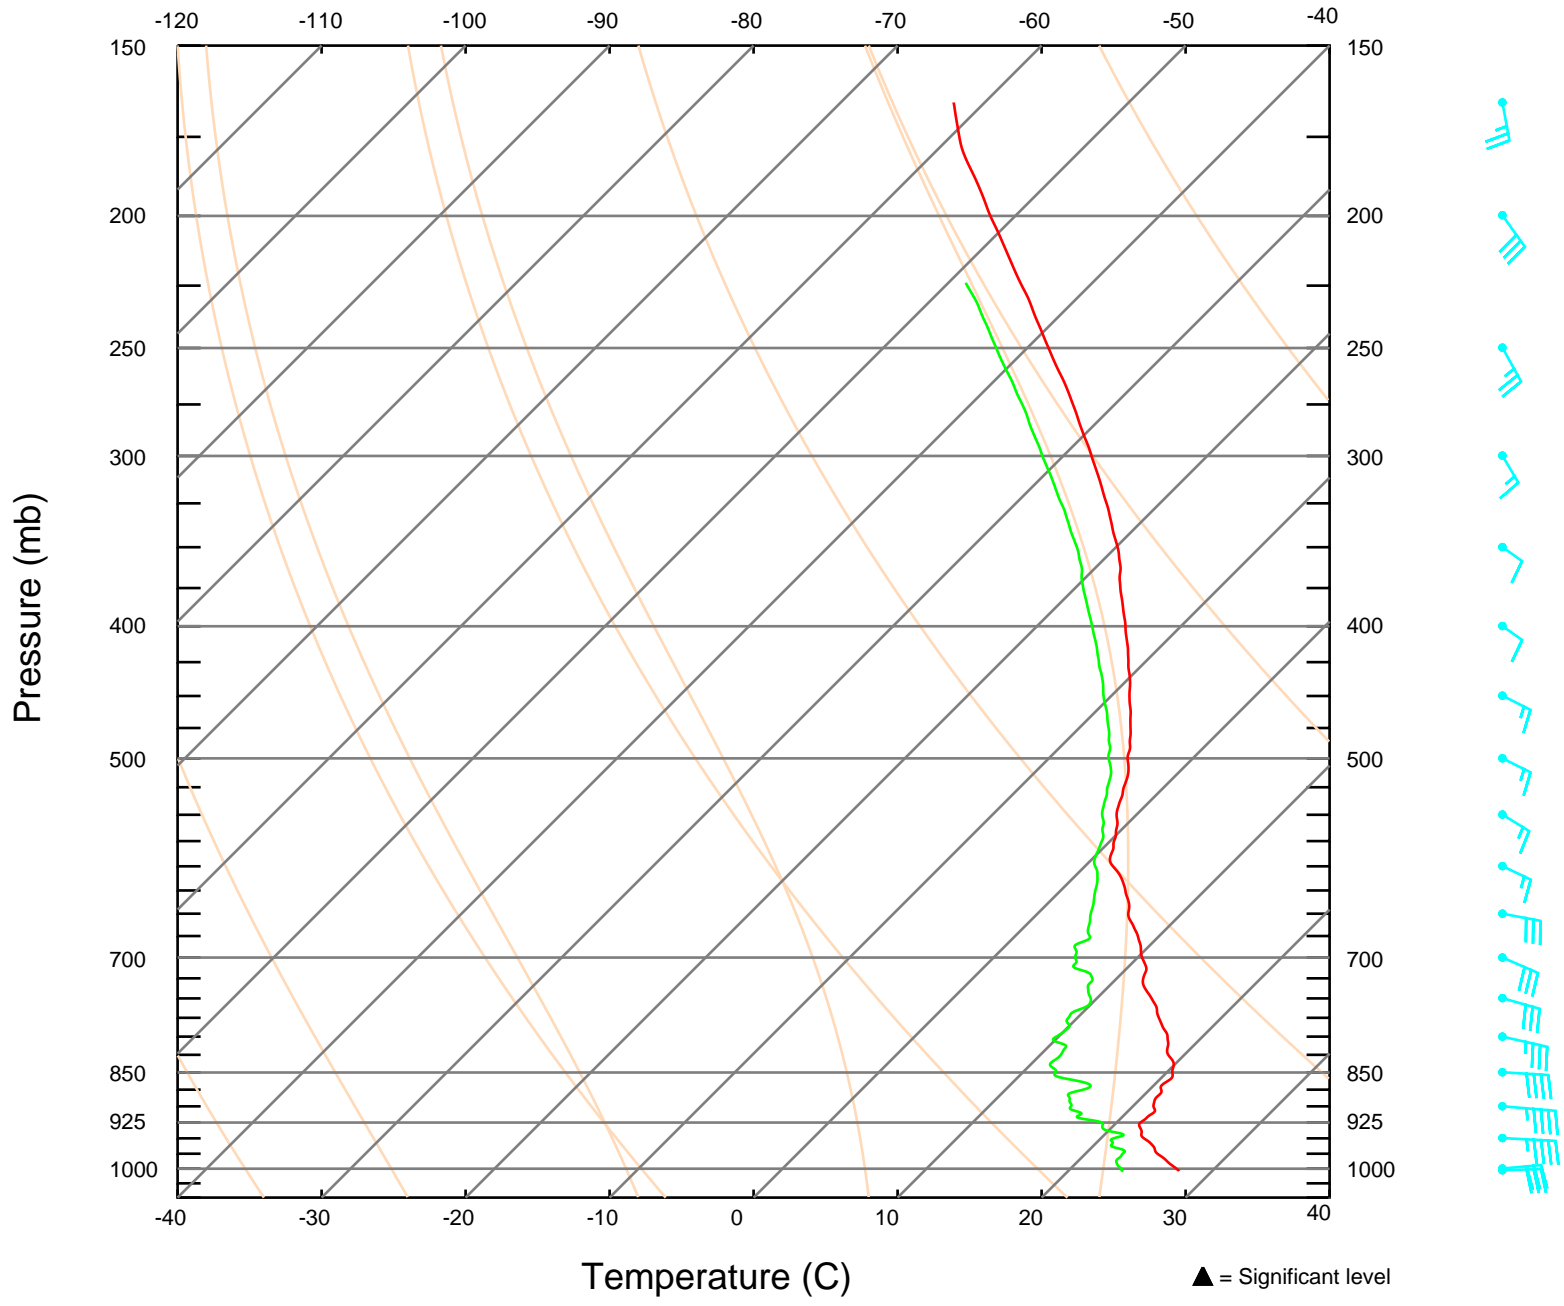

SKEW-T LOG-P DIAGRAM

Sonde ID: 051946063

221013 UTC 21 OCT 2005

24.01 N 86.11 W