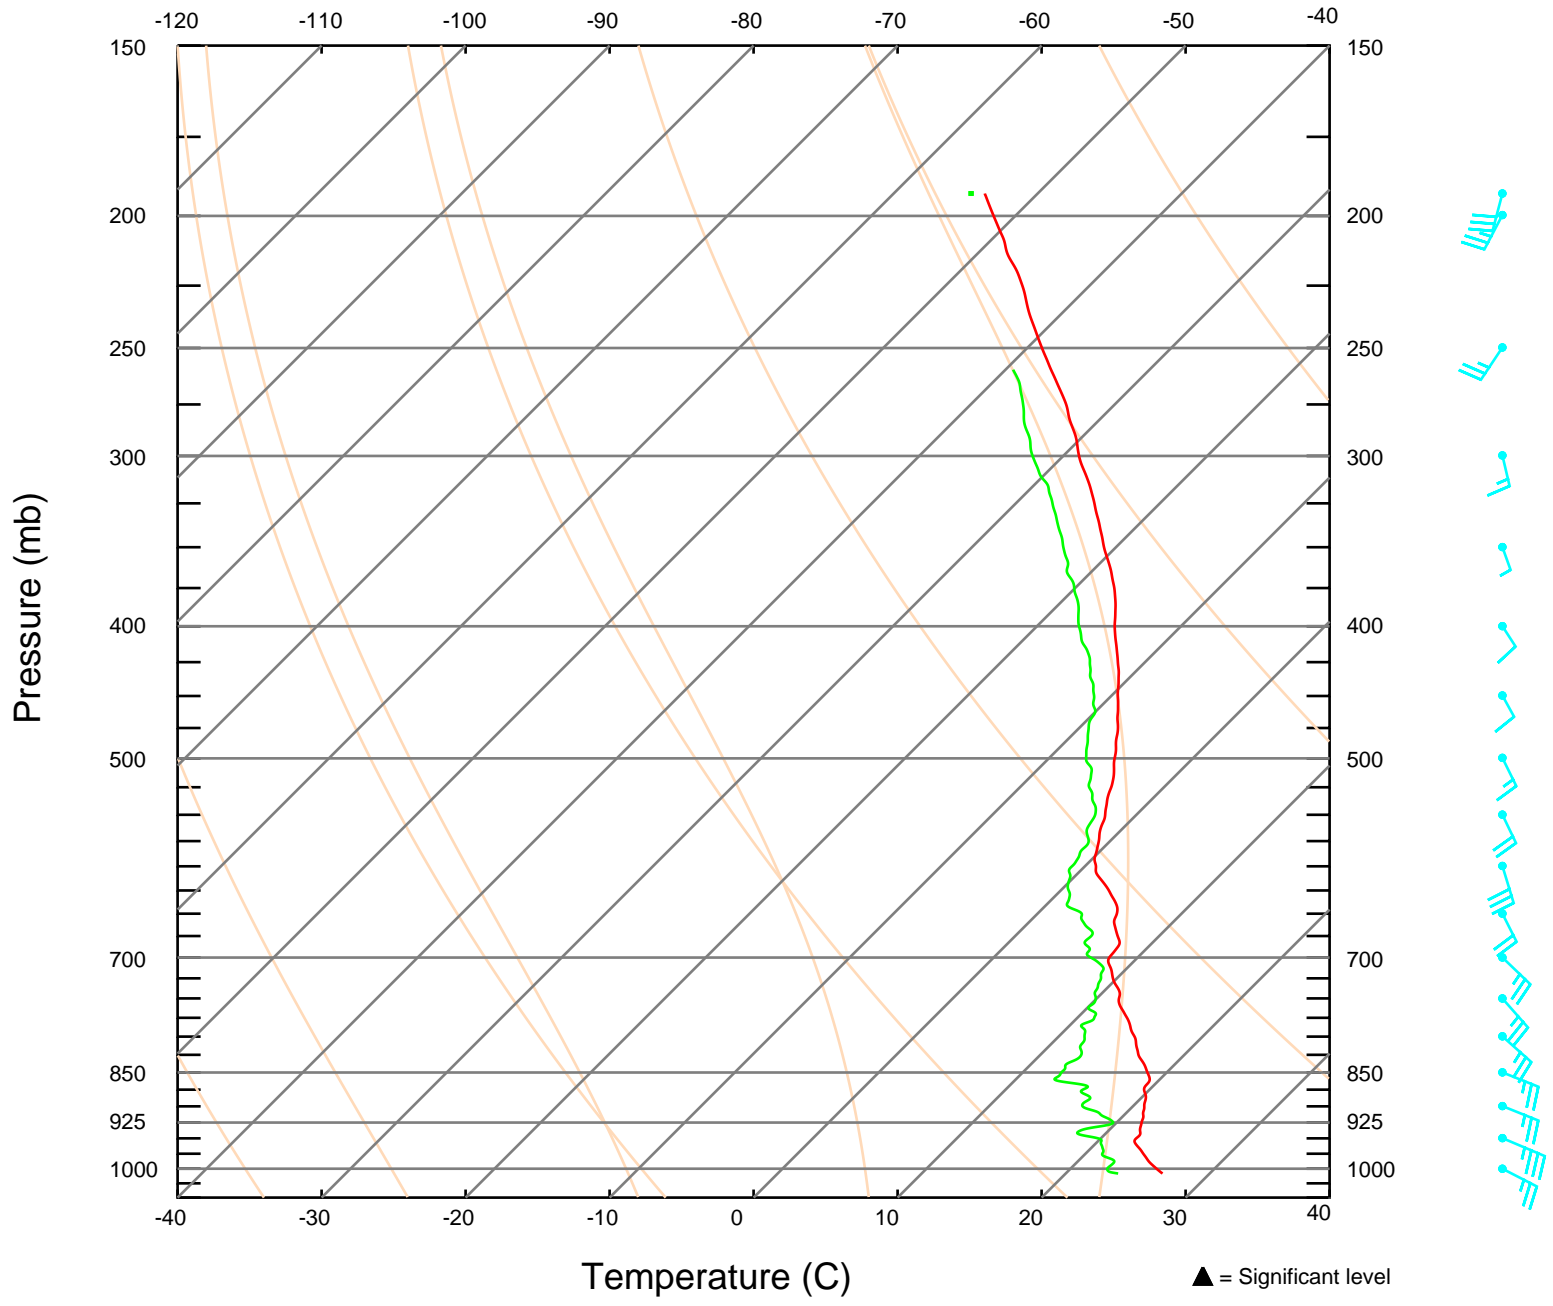

SKEW-T LOG-P DIAGRAM
Sonde ID: 053166198

185536 UTC 21 OCT 2005
24.99 N 83.98 W

SKEW-T LOG-P DIAGRAM
Sonde ID: 053166204

194114 UTC 21 OCT 2005
21.27 N 83.81 W

SKEW-T LOG-P DIAGRAM
Sonde ID: 053166123

195820 UTC 21 OCT 2005
19.98 N 82.09 W

SKEW-T LOG-P DIAGRAM
Sonde ID: 053166120

201732 UTC 21 OCT 2005
18.13 N 83.50 W

SKEW-T LOG-P DIAGRAM
Sonde ID: 053166195

203723 UTC 21 OCT 2005
16.27 N 85.05 W

SKEW-T LOG-P DIAGRAM
Sonde ID: 053156032

205117 UTC 21 OCT 2005
16.33 N 86.75 W

SKEW-T LOG-P DIAGRAM
Sonde ID: 053166003

210805 UTC 21 OCT 2005
18.19 N 87.48 W

SKEW-T LOG-P DIAGRAM

211848 UTC 21 OCT 2005

Sonde ID: 053166196

18.37 N 86.07 W

SKEW-T LOG-P DIAGRAM
Sonde ID: 053166202

213233 UTC 21 OCT 2005
19.48 N 84.61 W