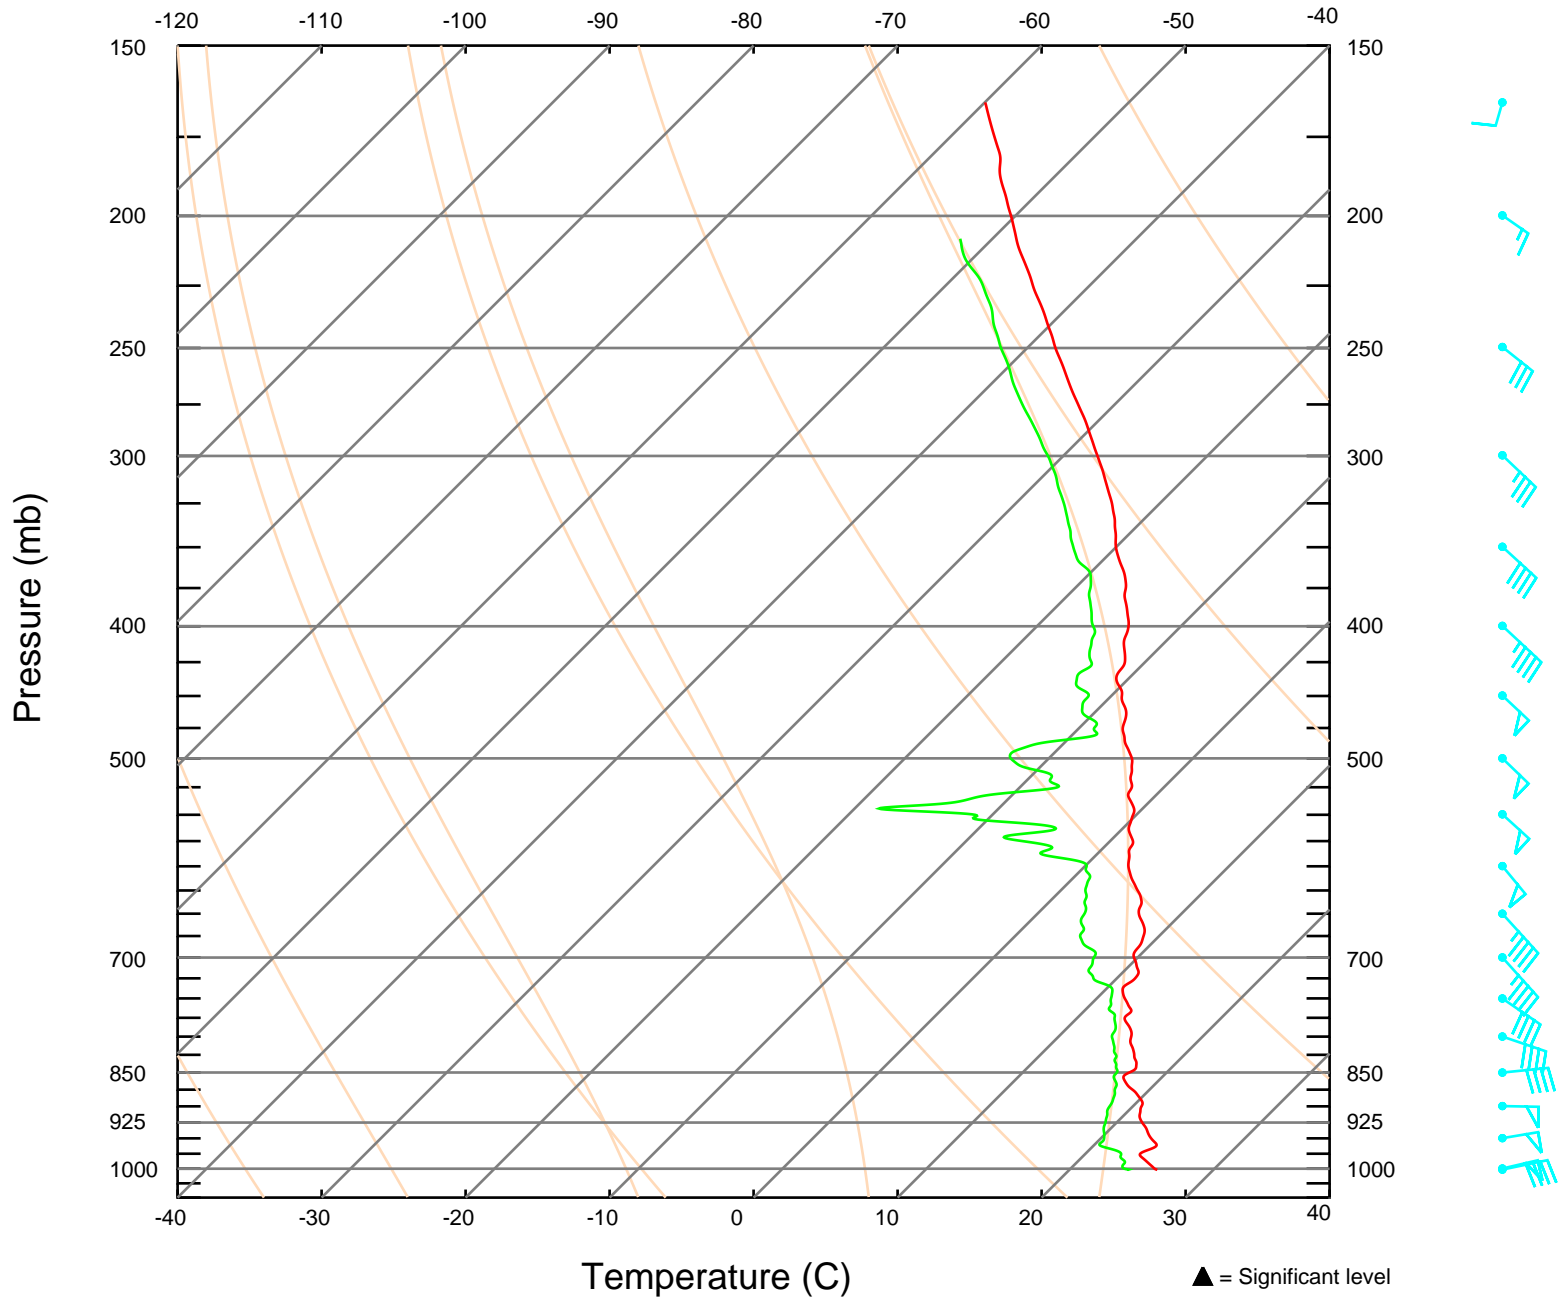

SKEW-T LOG-P DIAGRAM
Sonde ID: 053166120

201732 UTC 21 OCT 2005
18.13 N 83.50 W

SKEW-T LOG-P DIAGRAM
Sonde ID: 053166195

203723 UTC 21 OCT 2005
16.27 N 85.05 W

SKEW-T LOG-P DIAGRAM
Sonde ID: 053156032

205117 UTC 21 OCT 2005
16.33 N 86.75 W

SKEW-T LOG-P DIAGRAM
Sonde ID: 053166003

210805 UTC 21 OCT 2005
18.19 N 87.48 W

SKEW-T LOG-P DIAGRAM

211848 UTC 21 OCT 2005

Sonde ID: 053166196

18.37 N 86.07 W

SKEW-T LOG-P DIAGRAM
Sonde ID: 053166202

213233 UTC 21 OCT 2005
19.48 N 84.61 W

SKEW-T LOG-P DIAGRAM
Sonde ID: 053166201

215107 UTC 21 OCT 2005
21.80 N 85.10 W

SKEW-T LOG-P DIAGRAM
Sonde ID: 053116133

220031 UTC 21 OCT 2005
22.92 N 85.58 W

SKEW-T LOG-P DIAGRAM

Sonde ID: 051946063

221013 UTC 21 OCT 2005