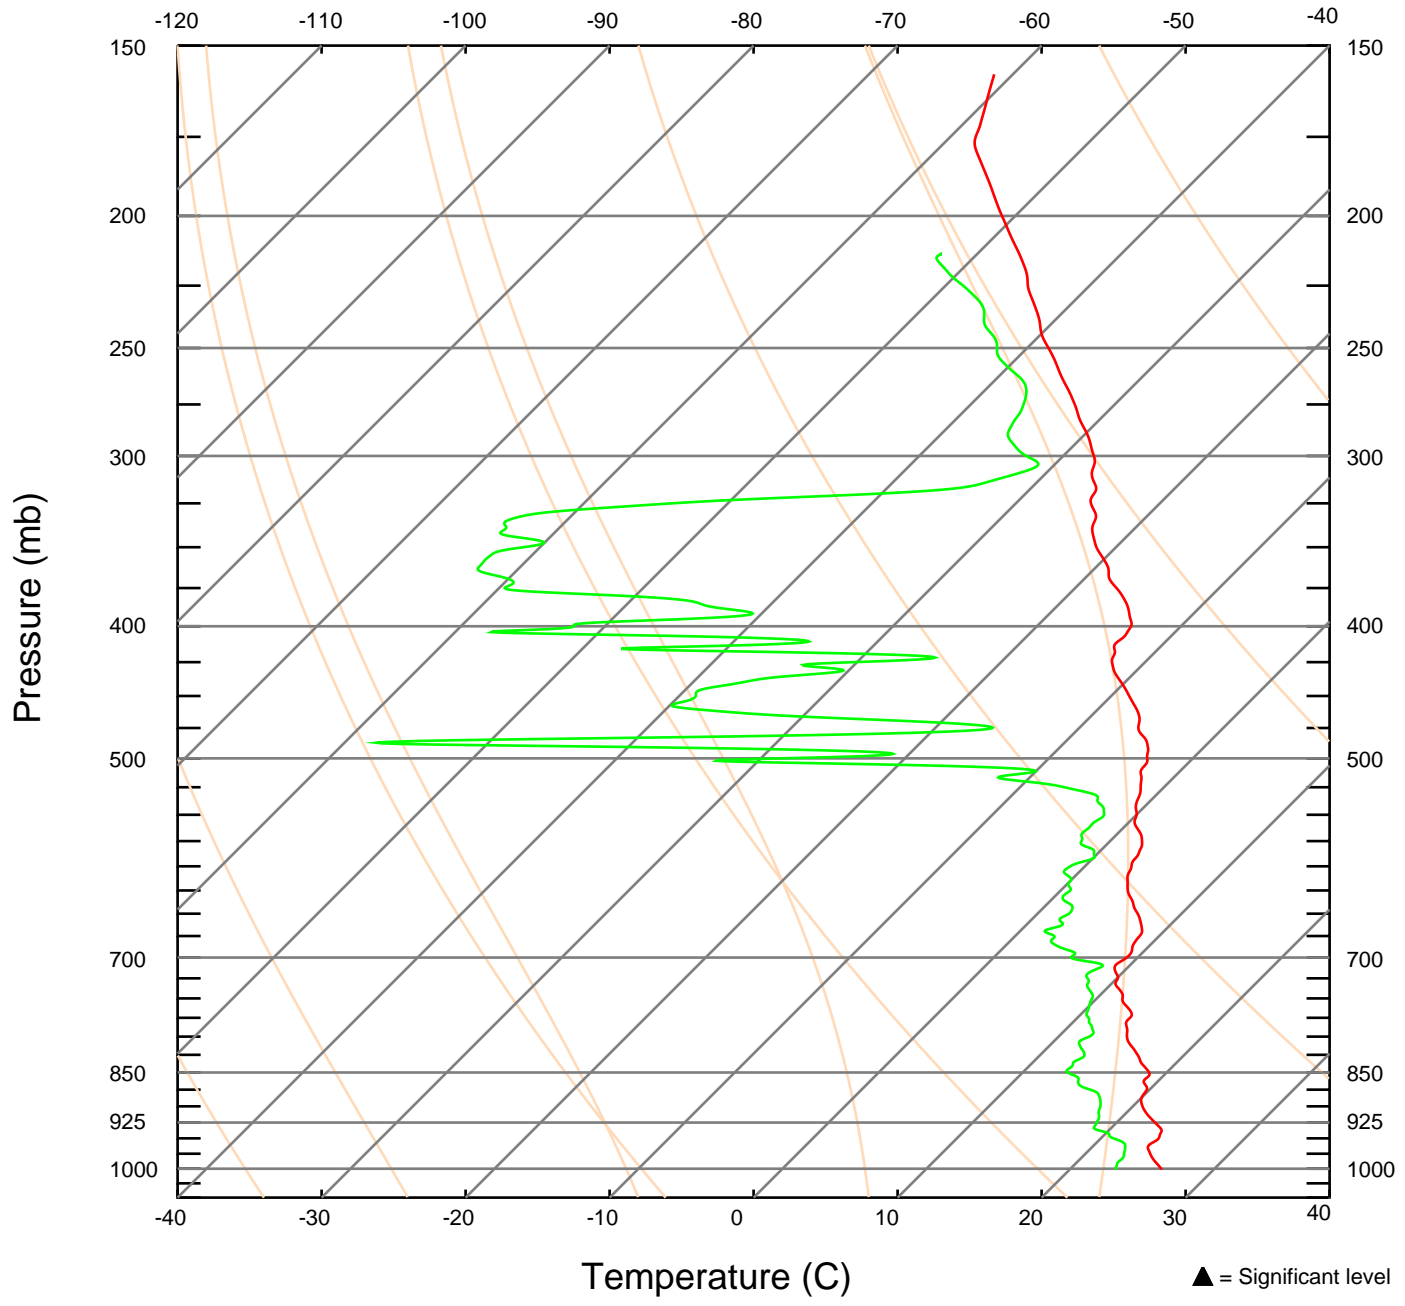

SKEW-T LOG-P DIAGRAM
Sonde ID: 051946059

225254 UTC 21 OCT 2005
21.28 N 90.02 W