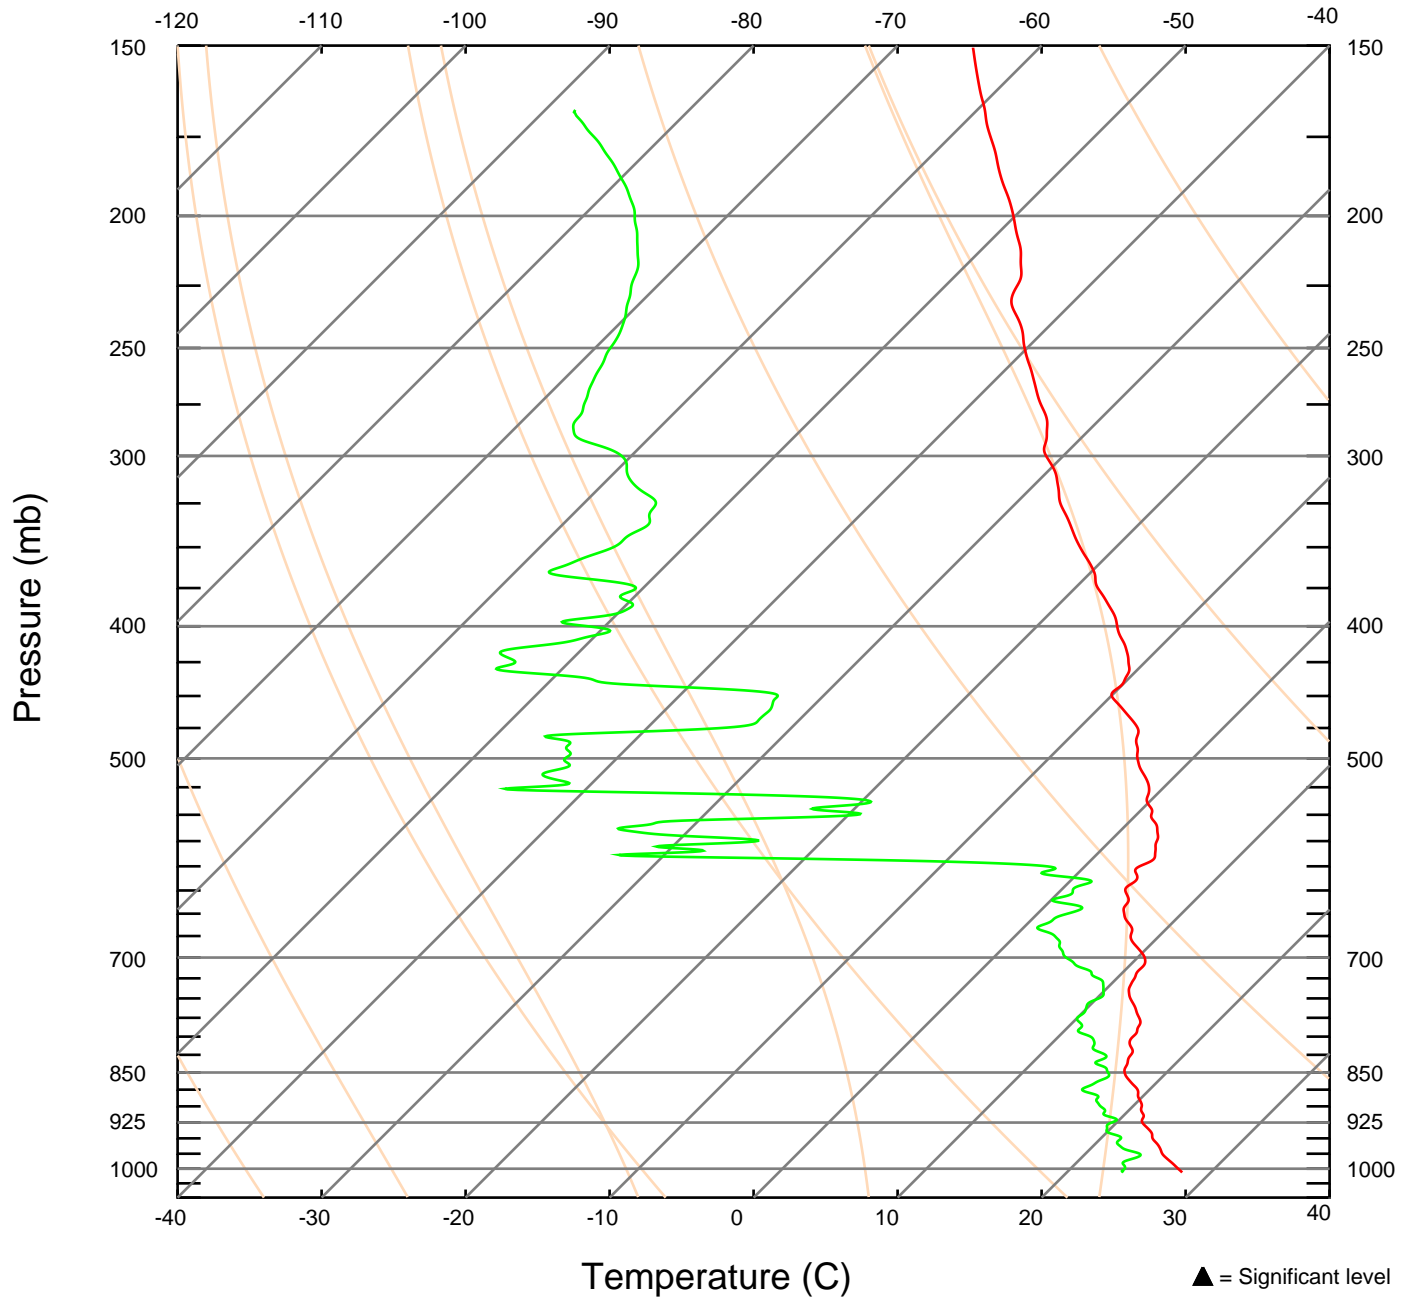

SKEW-T LOG-P DIAGRAM

Sonde ID: 044135176

233913 UTC 21 OCT 2005

23.01 N 92.01 W