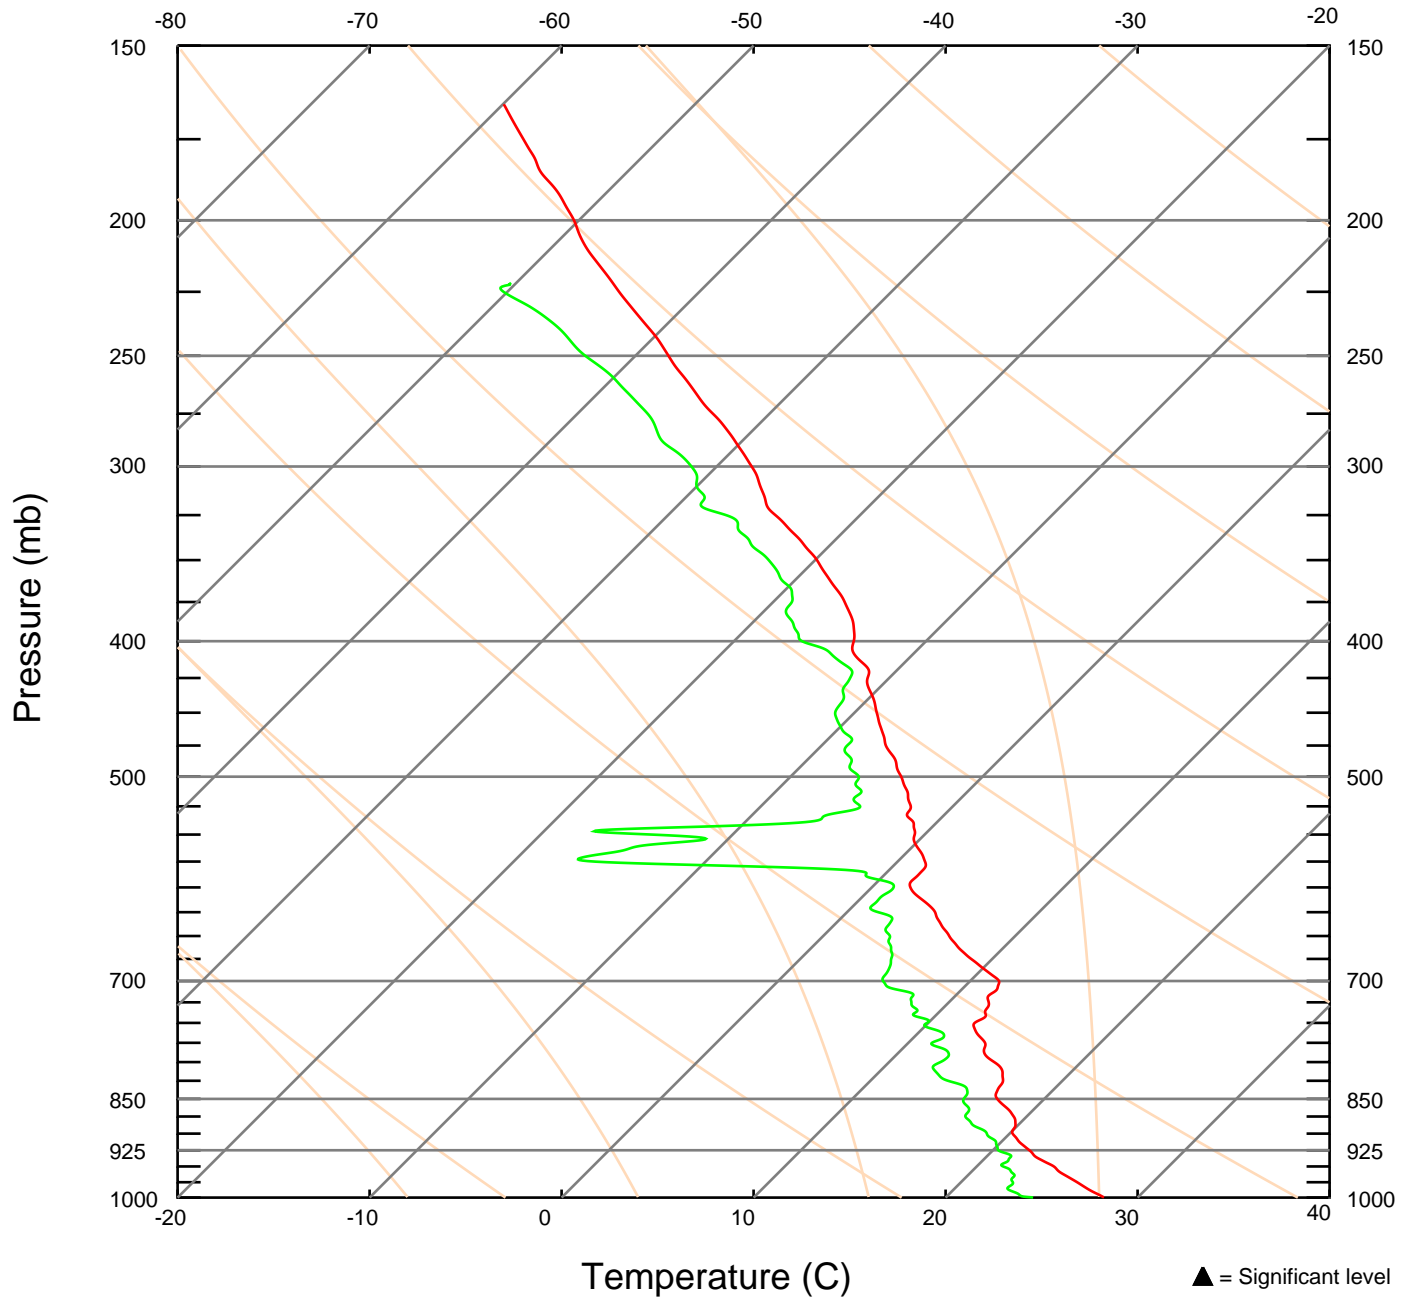

SKEW-T LOG-P DIAGRAM
Sonde ID: 053166120

201732 UTC 21 OCT 2005
18.13 N 83.50 W

SKEW-T LOG-P DIAGRAM
Sonde ID: 053166195

203723 UTC 21 OCT 2005
16.27 N 85.05 W

SKEW-T LOG-P DIAGRAM
Sonde ID: 053156032

205117 UTC 21 OCT 2005
16.33 N 86.75 W

SKEW-T LOG-P DIAGRAM
Sonde ID: 053166003

210805 UTC 21 OCT 2005
18.19 N 87.48 W

SKEW-T LOG-P DIAGRAM

211848 UTC 21 OCT 2005

Sonde ID: 053166196

18.37 N 86.07 W

SKEW-T LOG-P DIAGRAM
Sonde ID: 053166202

213233 UTC 21 OCT 2005
19.48 N 84.61 W