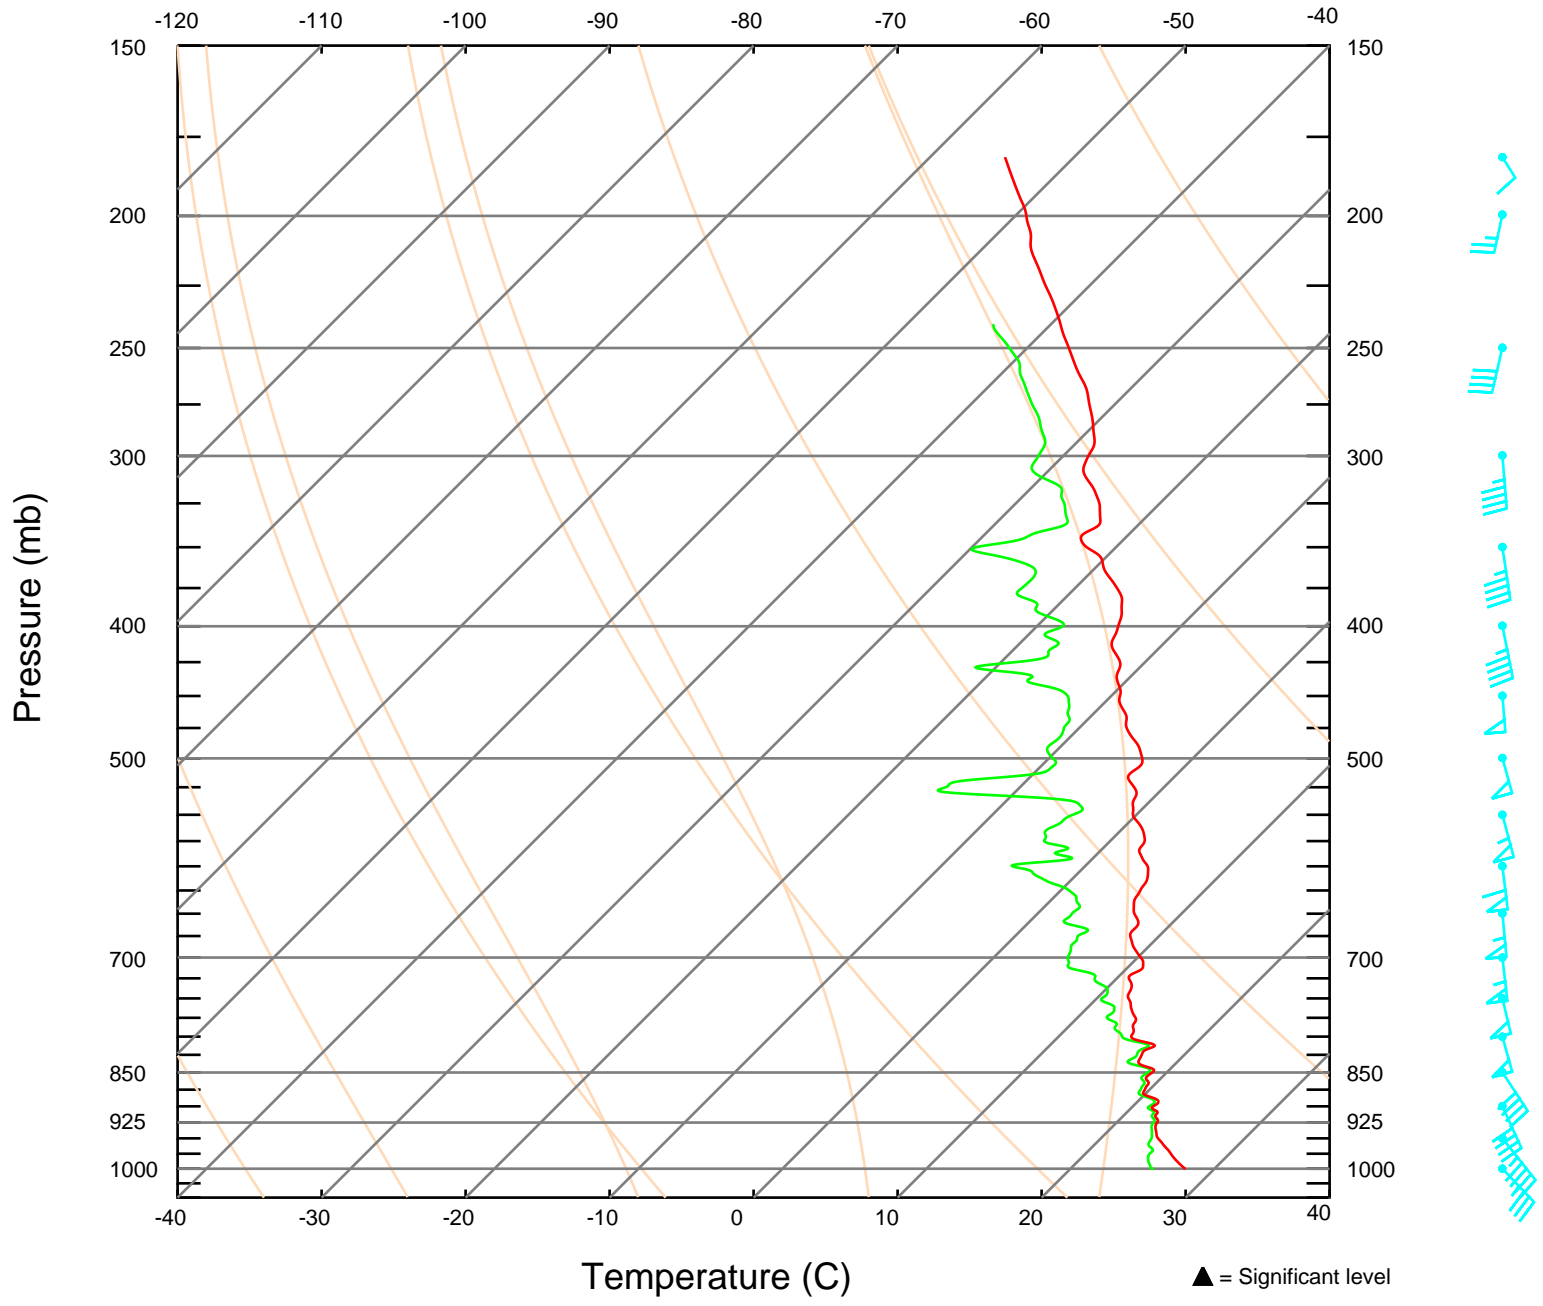

SKEW-T LOG-P DIAGRAM
Sonde ID: 053166198

185536 UTC 21 OCT 2005
24.99 N 83.98 W

SKEW-T LOG-P DIAGRAM
Sonde ID: 053166204

194114 UTC 21 OCT 2005
21.27 N 83.81 W

SKEW-T LOG-P DIAGRAM
Sonde ID: 053166123

195820 UTC 21 OCT 2005
19.98 N 82.09 W

SKEW-T LOG-P DIAGRAM
Sonde ID: 053166120

201732 UTC 21 OCT 2005
18.13 N 83.50 W

SKEW-T LOG-P DIAGRAM
Sonde ID: 053166195

203723 UTC 21 OCT 2005
16.27 N 85.05 W

SKEW-T LOG-P DIAGRAM
Sonde ID: 053156032

205117 UTC 21 OCT 2005
16.33 N 86.75 W

SKEW-T LOG-P DIAGRAM
Sonde ID: 053166003

210805 UTC 21 OCT 2005
18.19 N 87.48 W

SKEW-T LOG-P DIAGRAM

211848 UTC 21 OCT 2005

Sonde ID: 053166196

18.37 N 86.07 W

SKEW-T LOG-P DIAGRAM
Sonde ID: 053166202

213233 UTC 21 OCT 2005
19.48 N 84.61 W