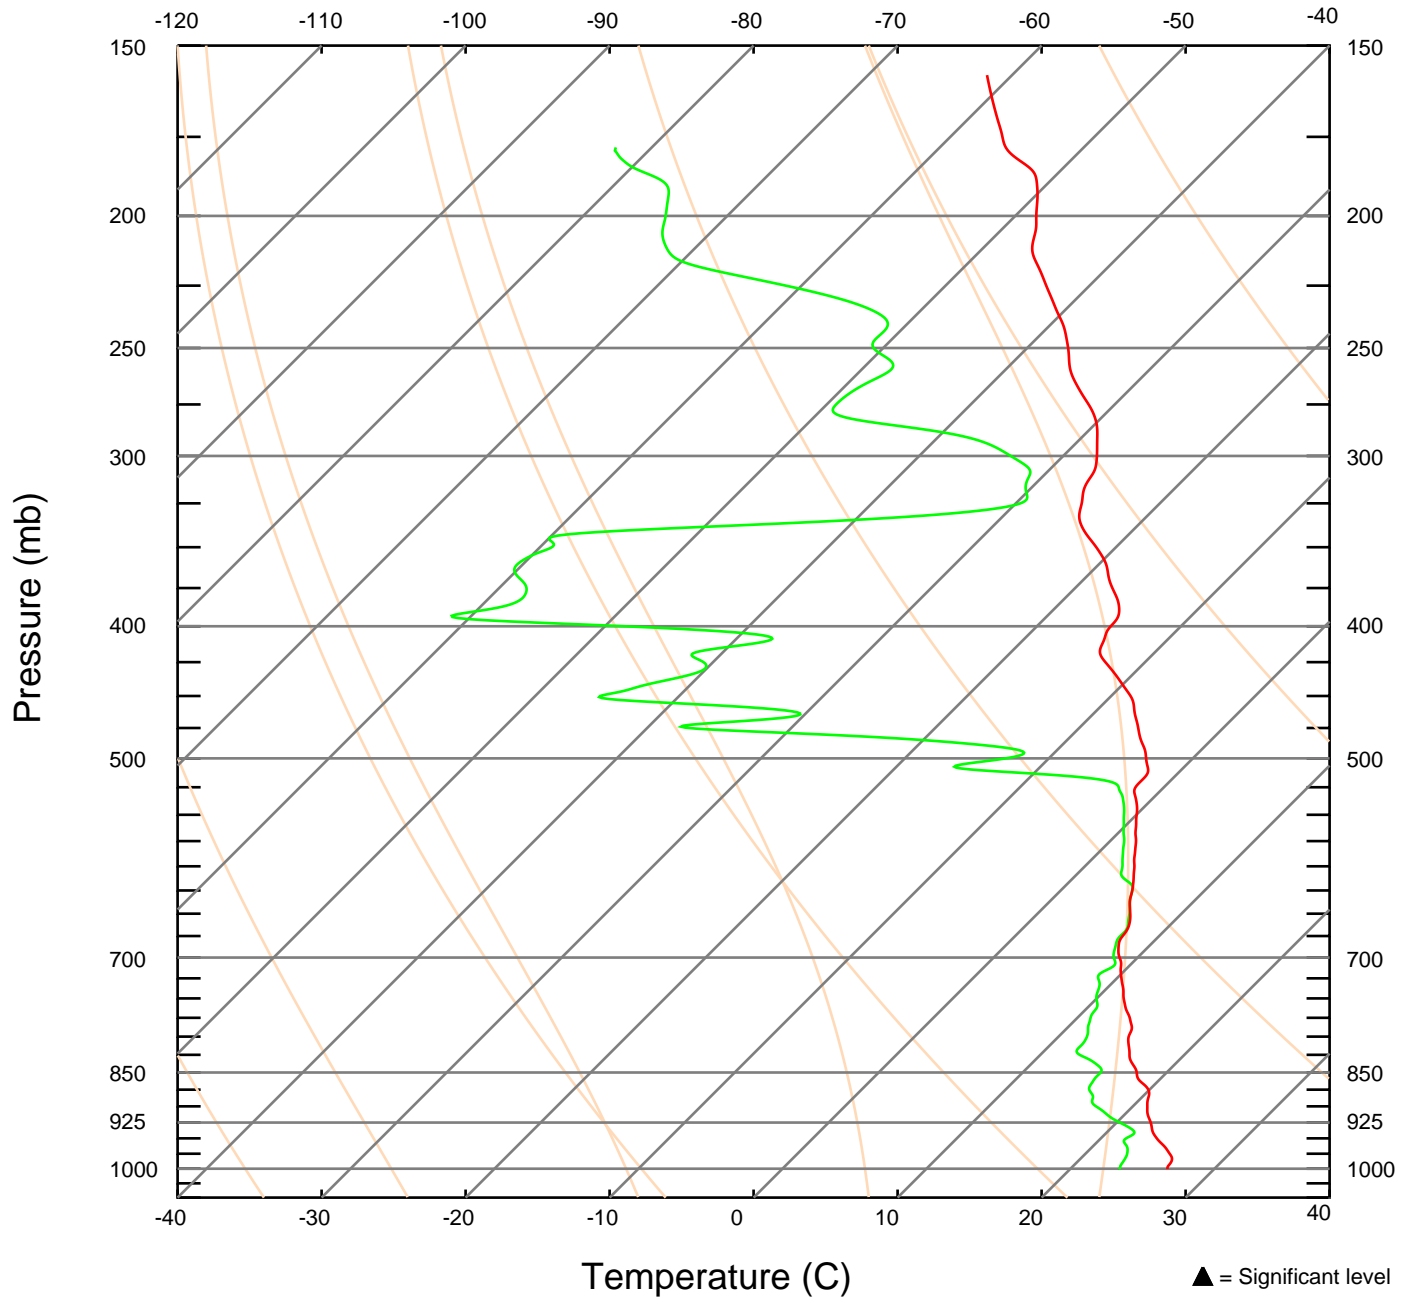

225254 UTC 21 OCT 2005
21.28 N 90.02 W

SKEW-T LOG-P DIAGRAM

230841 UTC 21 OCT 2005

Sonde ID: 053116130

19.63 N 91.02 W

SKEW-T LOG-P DIAGRAM
Sonde ID: 053116131

232242 UTC 21 OCT 2005
21.01 N 91.99 W

SKEW-T LOG-P DIAGRAM