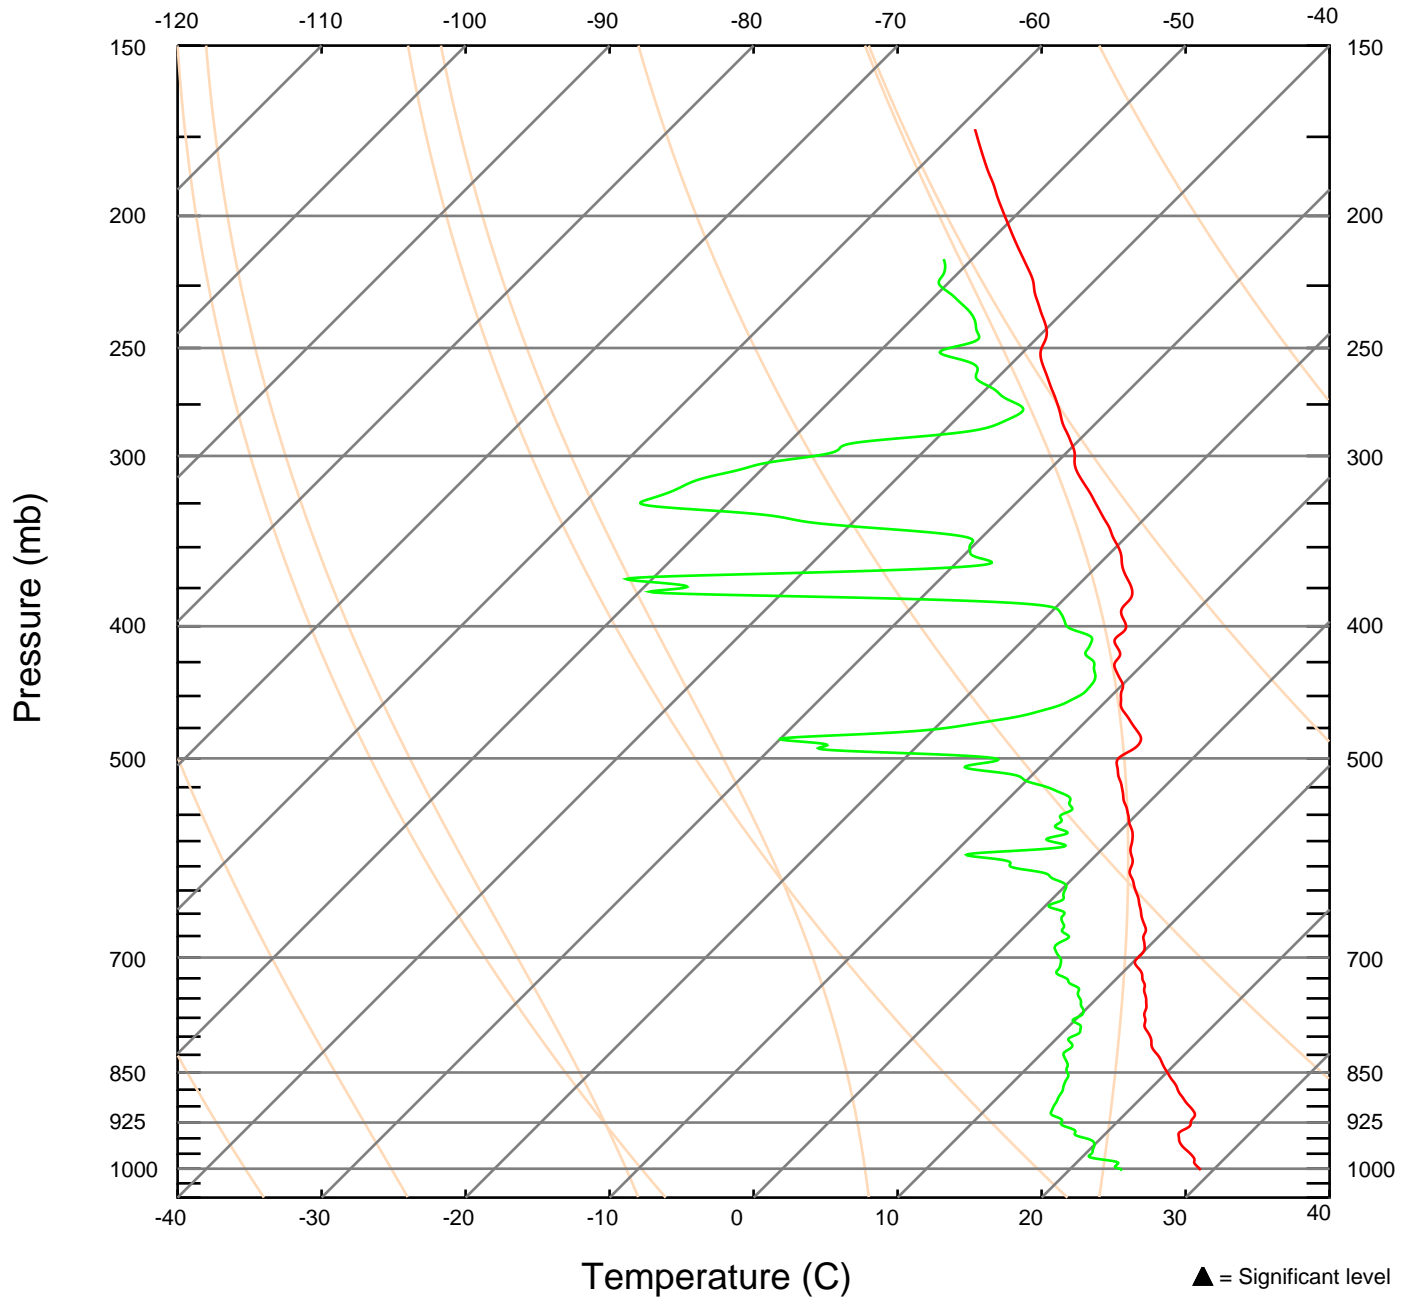

SKEW-T LOG-P DIAGRAM
Sonde ID: 053166198

185536 UTC 21 OCT 2005
24.99 N 83.98 W

SKEW-T LOG-P DIAGRAM
Sonde ID: 053166204

194114 UTC 21 OCT 2005
21.27 N 83.81 W

SKEW-T LOG-P DIAGRAM
Sonde ID: 053166123

195820 UTC 21 OCT 2005
19.98 N 82.09 W

SKEW-T LOG-P DIAGRAM
Sonde ID: 053166120

201732 UTC 21 OCT 2005
18.13 N 83.50 W

SKEW-T LOG-P DIAGRAM
Sonde ID: 053166195

203723 UTC 21 OCT 2005
16.27 N 85.05 W

SKEW-T LOG-P DIAGRAM
Sonde ID: 053156032

205117 UTC 21 OCT 2005
16.33 N 86.75 W

SKEW-T LOG-P DIAGRAM
Sonde ID: 053166003

210805 UTC 21 OCT 2005
18.19 N 87.48 W

SKEW-T LOG-P DIAGRAM

211848 UTC 21 OCT 2005

Sonde ID: 053166196

18.37 N 86.07 W

SKEW-T LOG-P DIAGRAM
Sonde ID: 053166202

213233 UTC 21 OCT 2005
19.48 N 84.61 W

SKEW-T LOG-P DIAGRAM
Sonde ID: 053166201

215107 UTC 21 OCT 2005
21.80 N 85.10 W

SKEW-T LOG-P DIAGRAM
Sonde ID: 053116133

220031 UTC 21 OCT 2005
22.92 N 85.58 W

SKEW-T LOG-P DIAGRAM

Sonde ID: 051946063

221013 UTC 21 OCT 2005