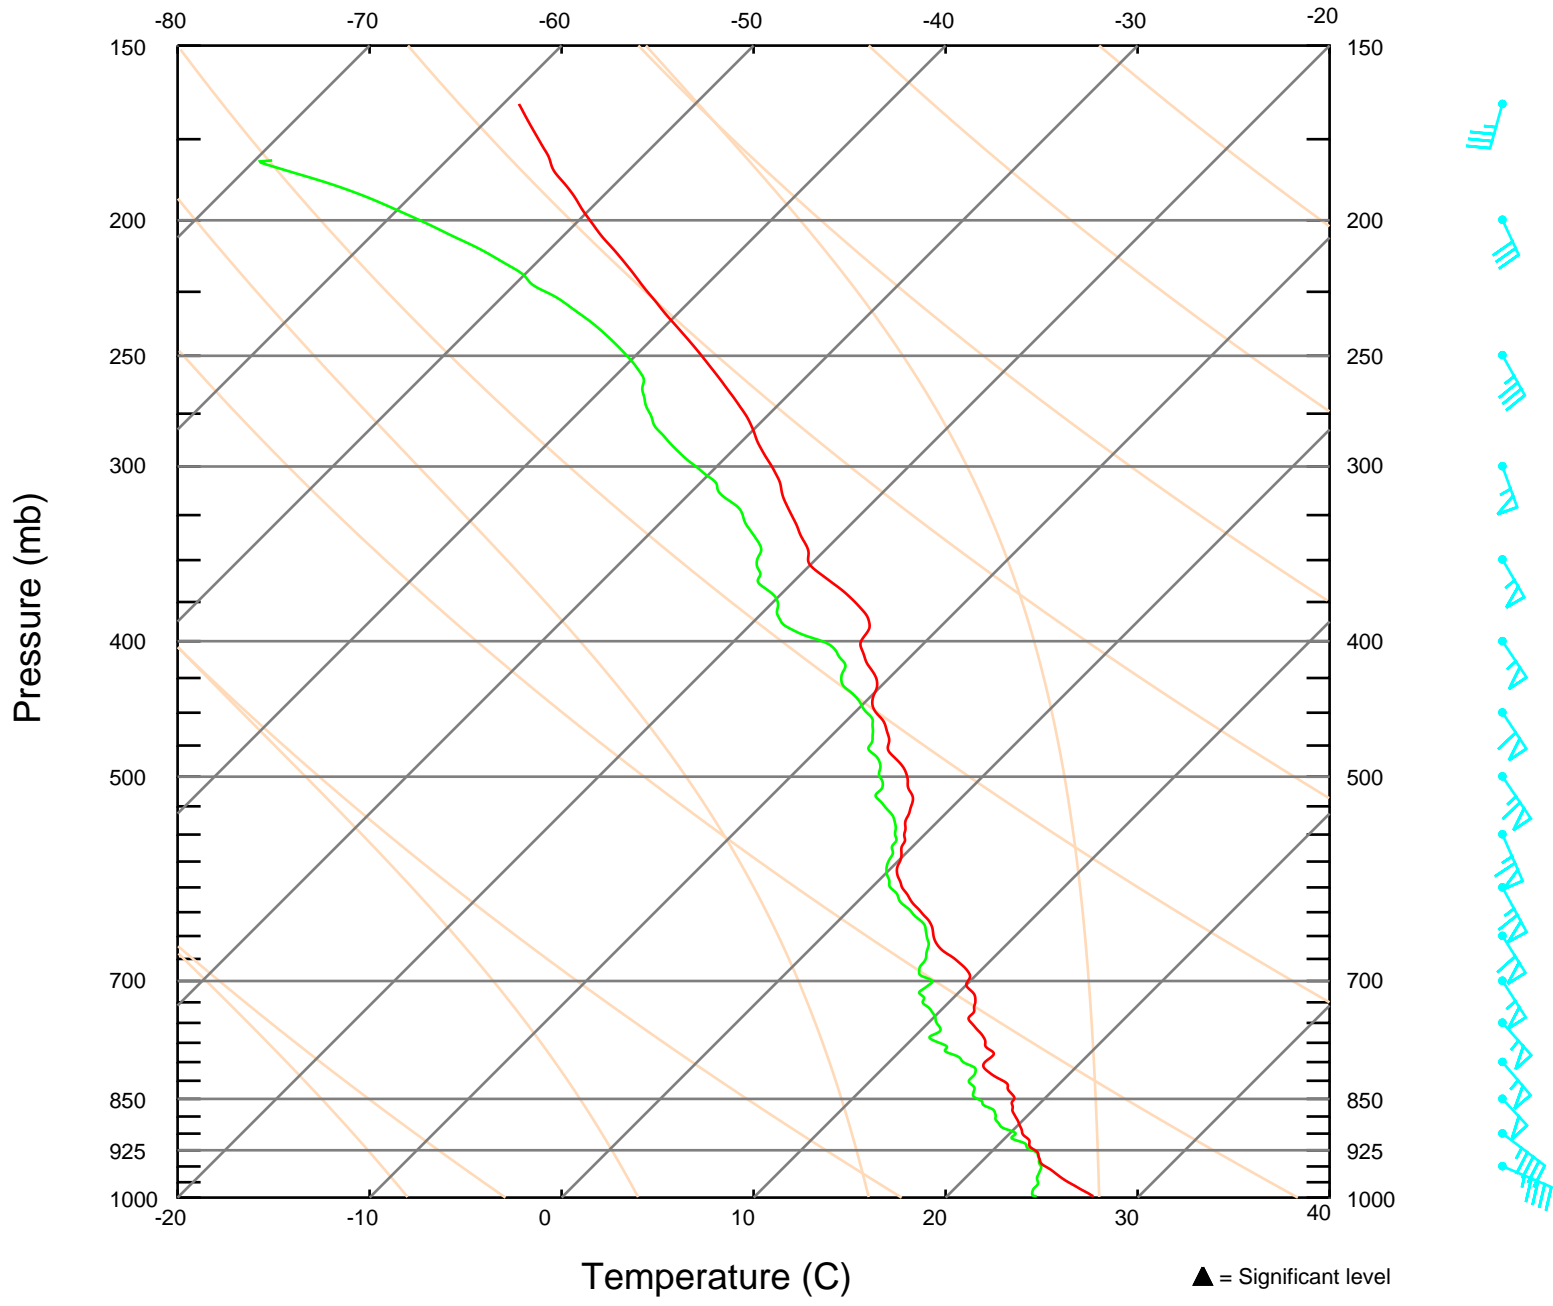

SKEW-T LOG-P DIAGRAM
Sonde ID: 053166201

215107 UTC 21 OCT 2005
21.80 N 85.10 W