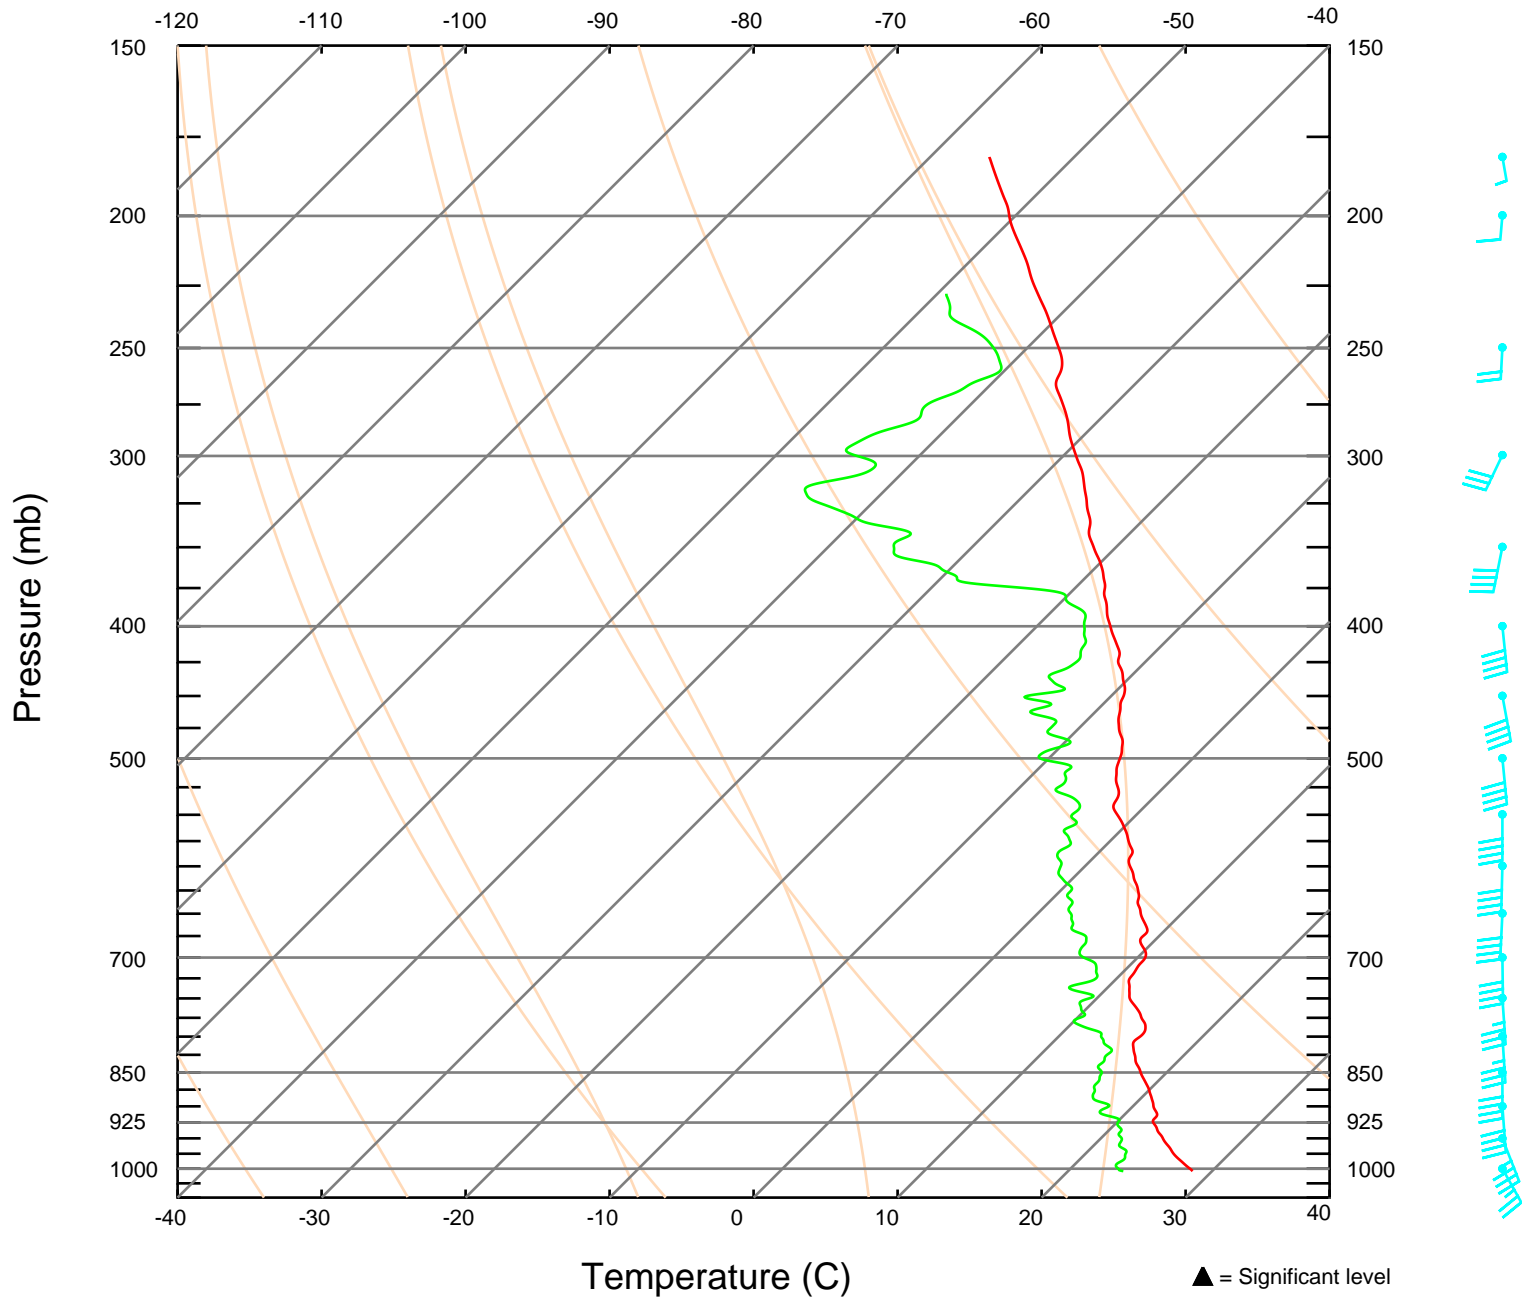

SKEW-T LOG-P DIAGRAM
Sonde ID: 053166198

185536 UTC 21 OCT 2005
24.99 N 83.98 W

SKEW-T LOG-P DIAGRAM
Sonde ID: 053166204

194114 UTC 21 OCT 2005
21.27 N 83.81 W

SKEW-T LOG-P DIAGRAM
Sonde ID: 053166123

195820 UTC 21 OCT 2005
19.98 N 82.09 W

SKEW-T LOG-P DIAGRAM
Sonde ID: 053166120

201732 UTC 21 OCT 2005
18.13 N 83.50 W

SKEW-T LOG-P DIAGRAM
Sonde ID: 053166195

203723 UTC 21 OCT 2005
16.27 N 85.05 W

SKEW-T LOG-P DIAGRAM
Sonde ID: 053156032

205117 UTC 21 OCT 2005
16.33 N 86.75 W

SKEW-T LOG-P DIAGRAM
Sonde ID: 053166003

210805 UTC 21 OCT 2005
18.19 N 87.48 W

SKEW-T LOG-P DIAGRAM

211848 UTC 21 OCT 2005

Sonde ID: 053166196

18.37 N 86.07 W

SKEW-T LOG-P DIAGRAM
Sonde ID: 053166202

213233 UTC 21 OCT 2005
19.48 N 84.61 W