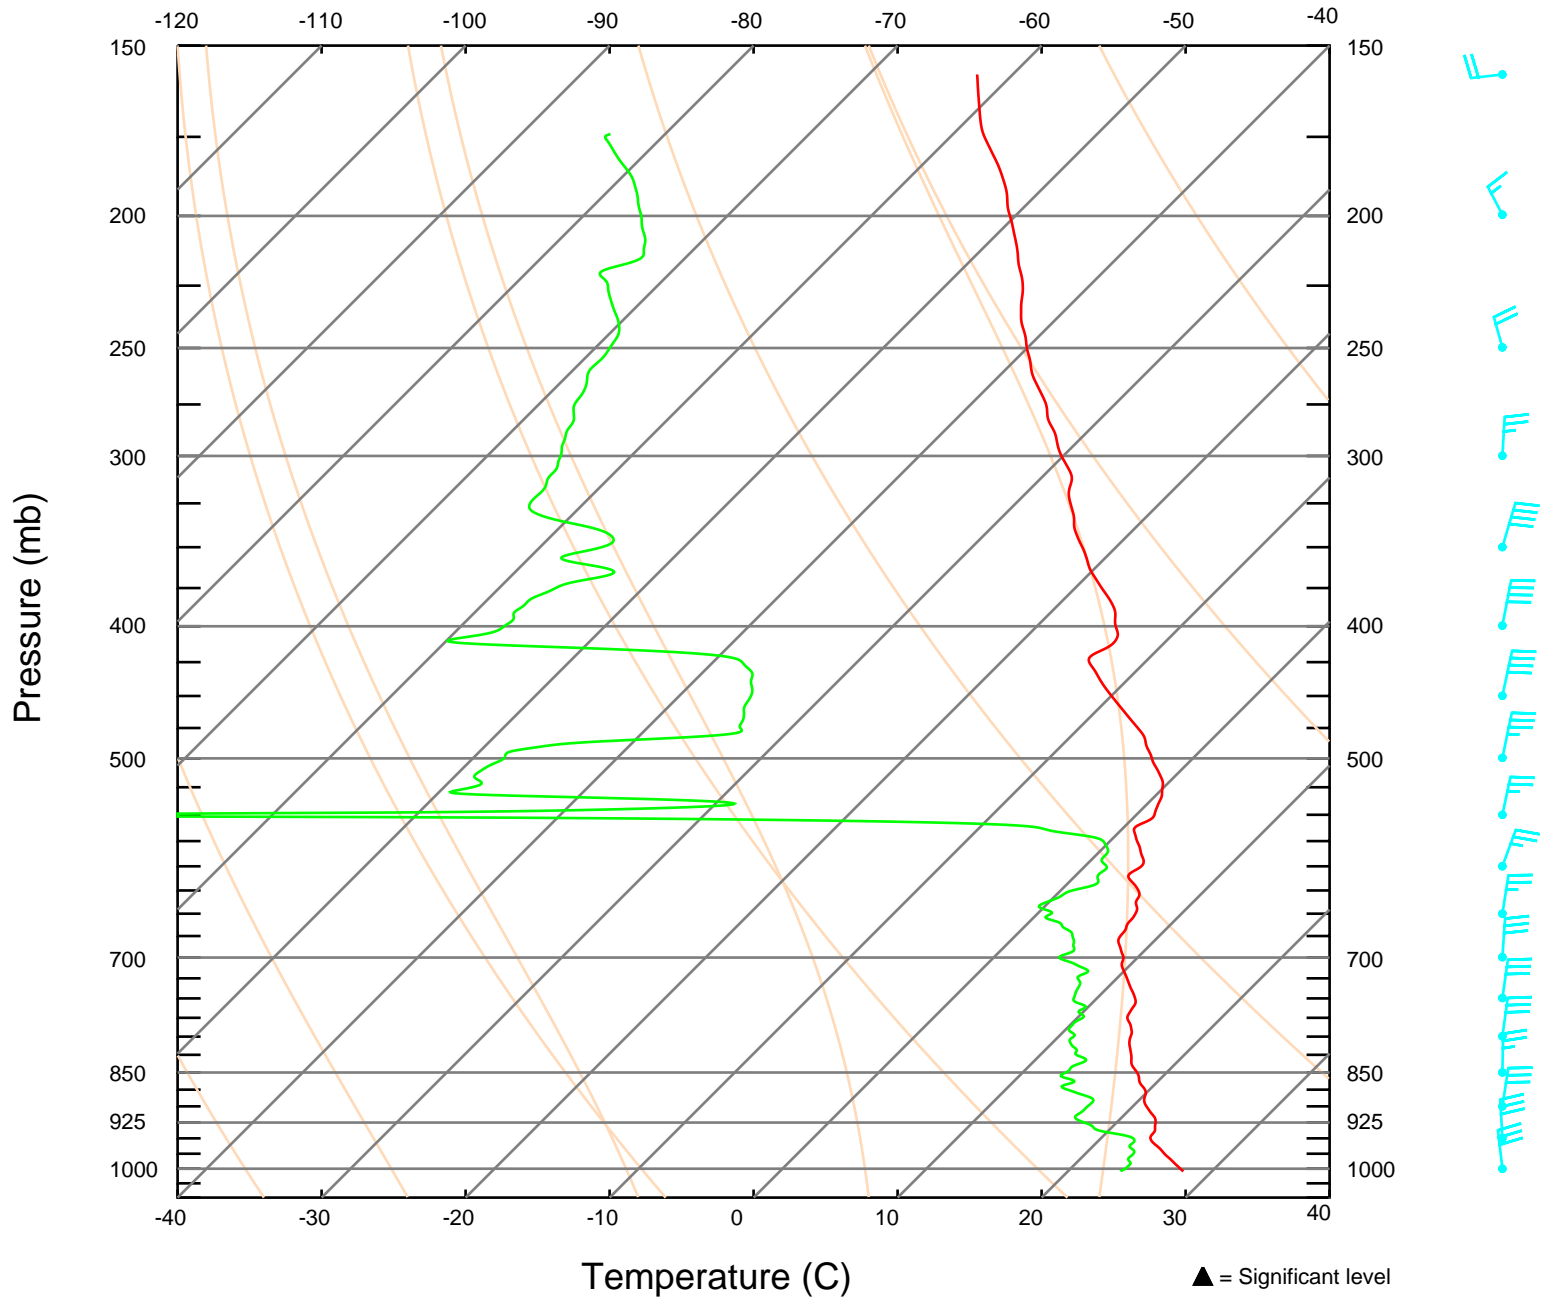

225254 UTC 21 OCT 2005
21.28 N 90.02 W

SKEW-T LOG-P DIAGRAM

230841 UTC 21 OCT 2005

Sonde ID: 053116130

19.63 N 91.02 W

SKEW-T LOG-P DIAGRAM
Sonde ID: 053116131

232242 UTC 21 OCT 2005
21.01 N 91.99 W

SKEW-T LOG-P DIAGRAM