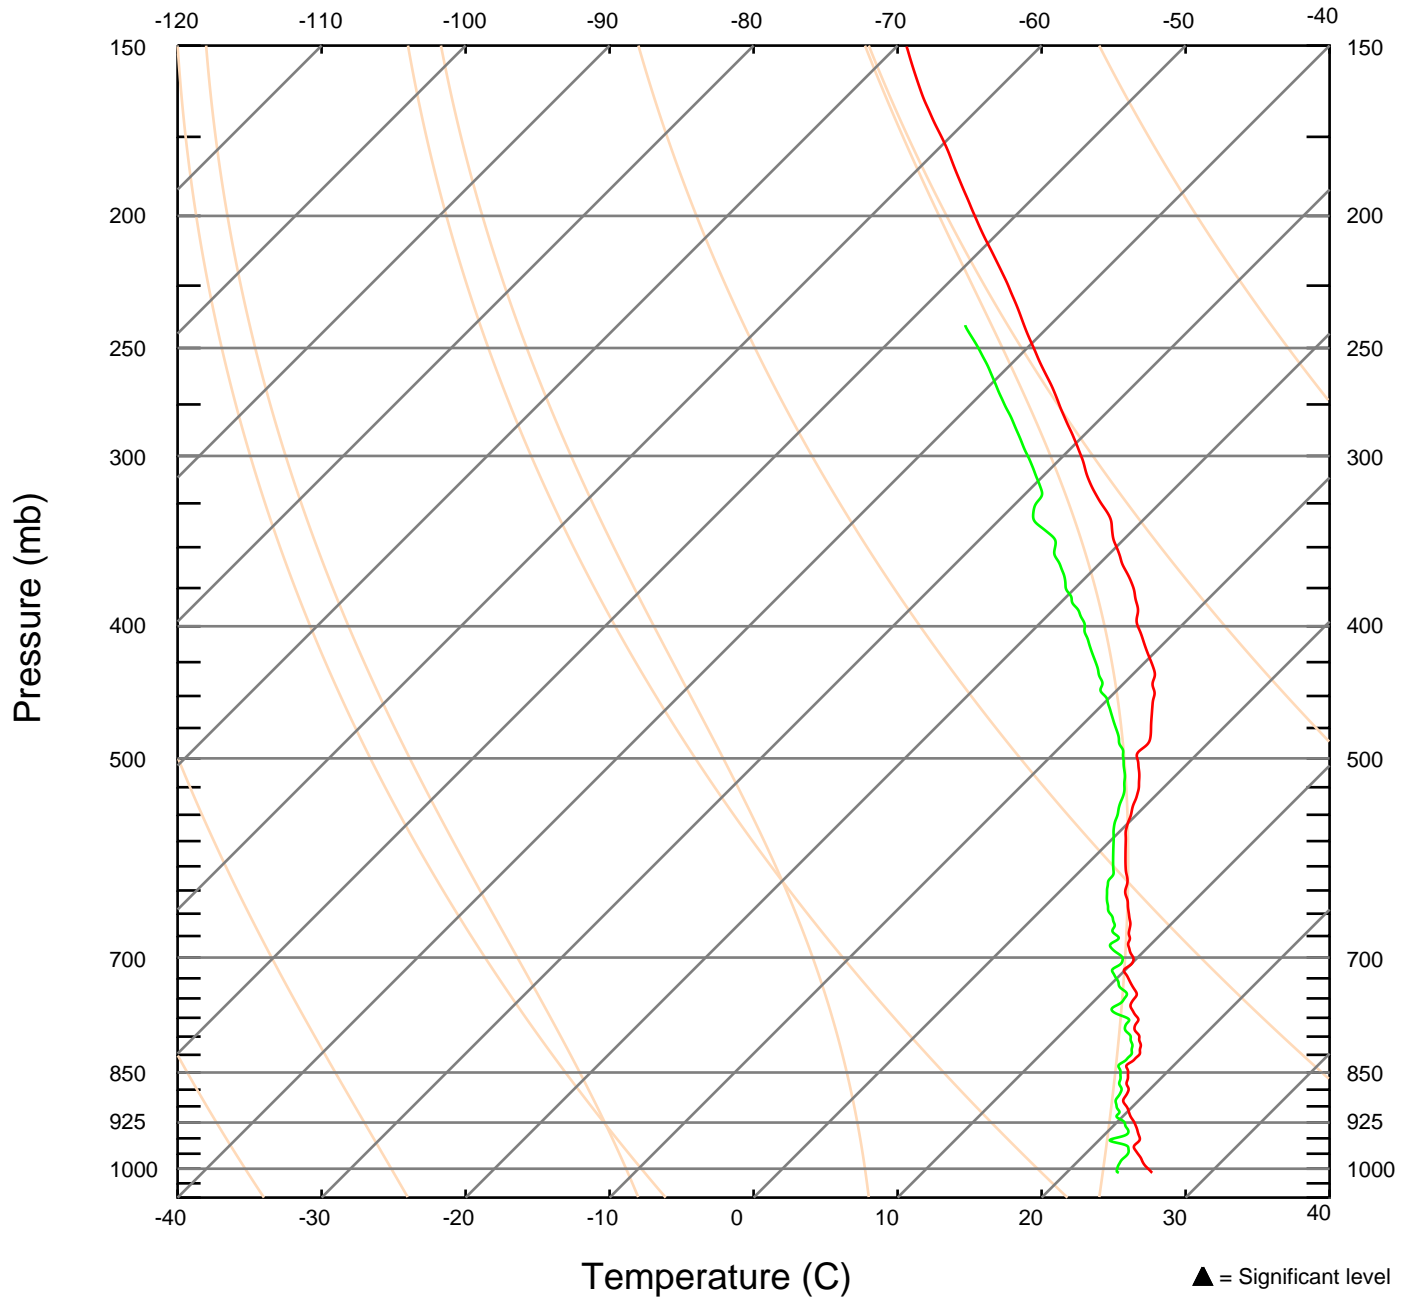

SKEW-T LOG-P DIAGRAM

Sonde ID: 034113081

193215 UTC 22 JUL 2005

29.33 N 75.56 W

SKEW-T LOG-P DIAGRAM
Sonde ID: 034135057

220917 UTC 22 JUL 2005
27.82 N 76.50 W

▲ = Significant level

SKEW-T LOG-P DIAGRAM
Sonde ID: 034323174

221331 UTC 22 JUL 2005
28.18 N 76.90 W

SKEW-T LOG-P DIAGRAM
Sonde ID: 034135036

222045 UTC 22 JUL 2005
28.81 N 77.60 W

▲ = Significant level

SKEW-T LOG-P DIAGRAM

Sonde ID: 034323175

224518 UTC 22 JUL 2005

28.85 N 75.87 W

SKEW-T LOG-P DIAGRAM
Sonde ID: 034323182

225202 UTC 22 JUL 2005
28.34 N 76.50 W

SKEW-T LOG-P DIAGRAM
Sonde ID: 034325139

225620 UTC 22 JUL 2005
27.98 N 76.89 W

SKEW-T LOG-P DIAGRAM

Sonde ID: 034325136

230127 UTC 22 JUL 2005