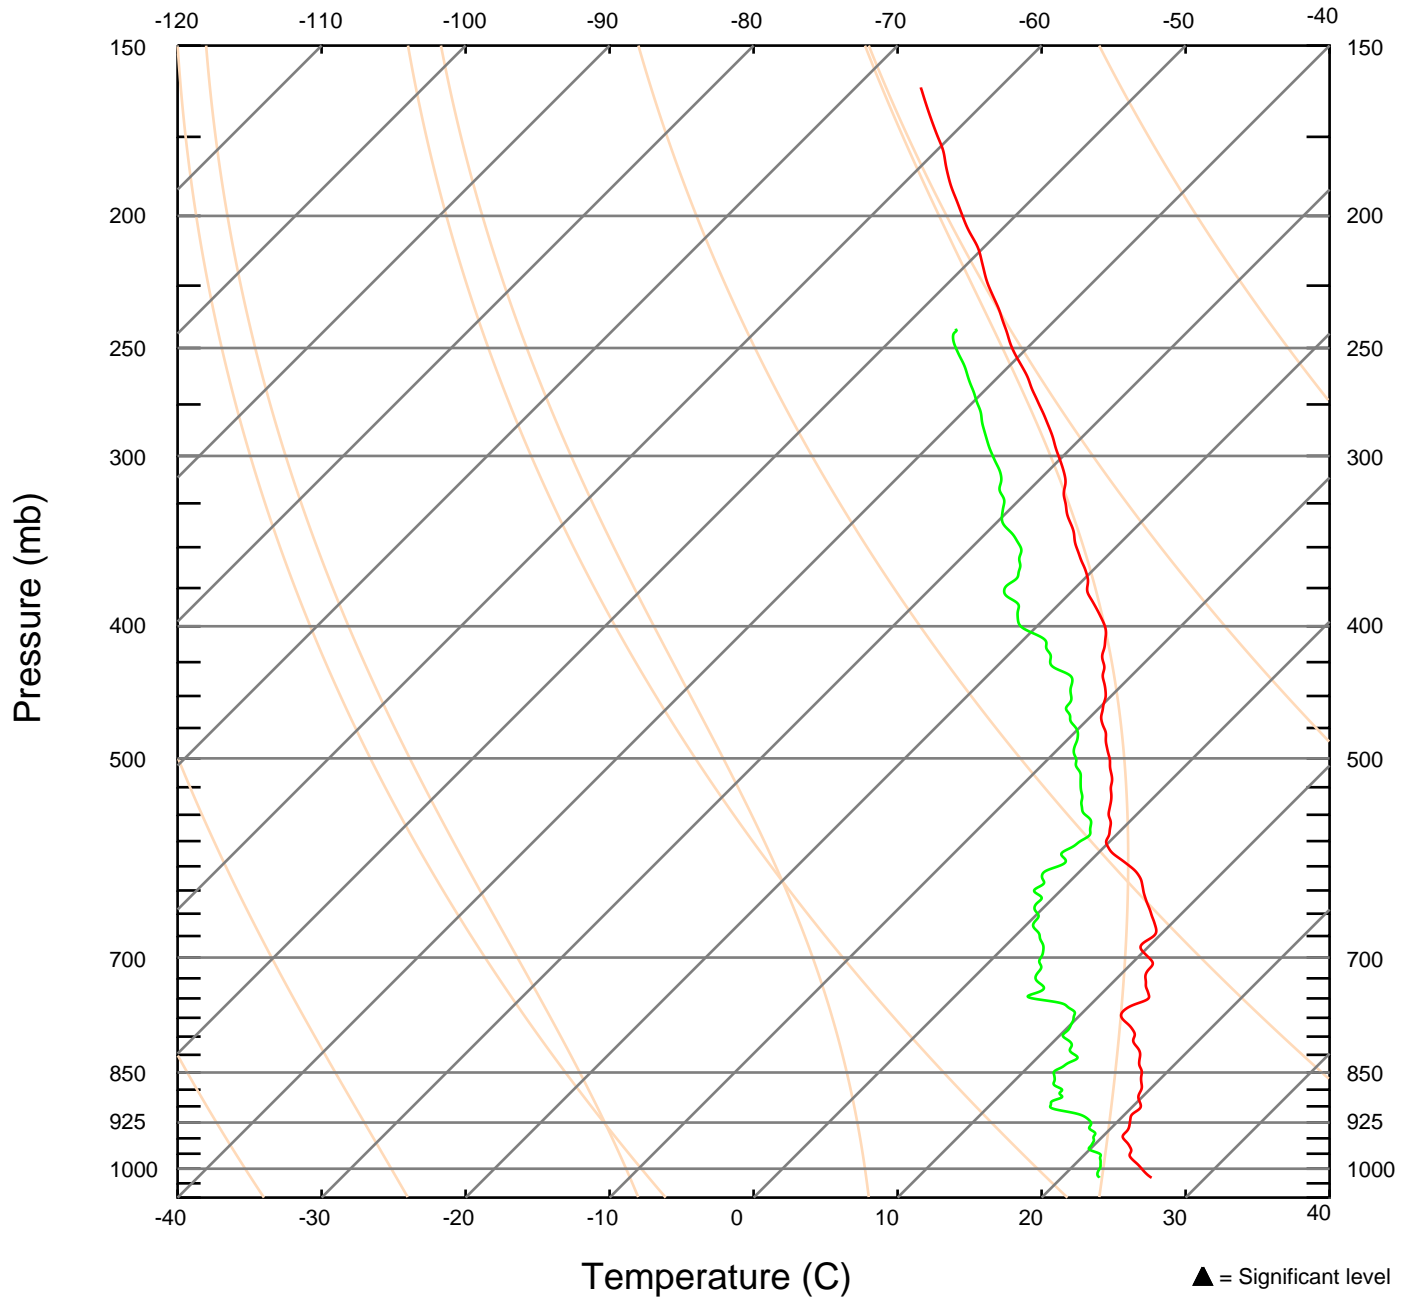

SKEW-T LOG-P DIAGRAM

Sonde ID: 034113081

193215 UTC 22 JUL 2005

29.33 N 75.56 W

SKEW-T LOG-P DIAGRAM
Sonde ID: 034135057

220917 UTC 22 JUL 2005
27.82 N 76.50 W

▲ = Significant level

SKEW-T LOG-P DIAGRAM
Sonde ID: 034323174

221331 UTC 22 JUL 2005
28.18 N 76.90 W

SKEW-T LOG-P DIAGRAM
Sonde ID: 034135036

222045 UTC 22 JUL 2005
28.81 N 77.60 W

▲ = Significant level

SKEW-T LOG-P DIAGRAM

Sonde ID: 034323175

224518 UTC 22 JUL 2005

28.85 N 75.87 W

SKEW-T LOG-P DIAGRAM
Sonde ID: 034323182

225202 UTC 22 JUL 2005
28.34 N 76.50 W

SKEW-T LOG-P DIAGRAM
Sonde ID: 034325139

225620 UTC 22 JUL 2005
27.98 N 76.89 W

SKEW-T LOG-P DIAGRAM

Sonde ID: 034325136

230127 UTC 22 JUL 2005