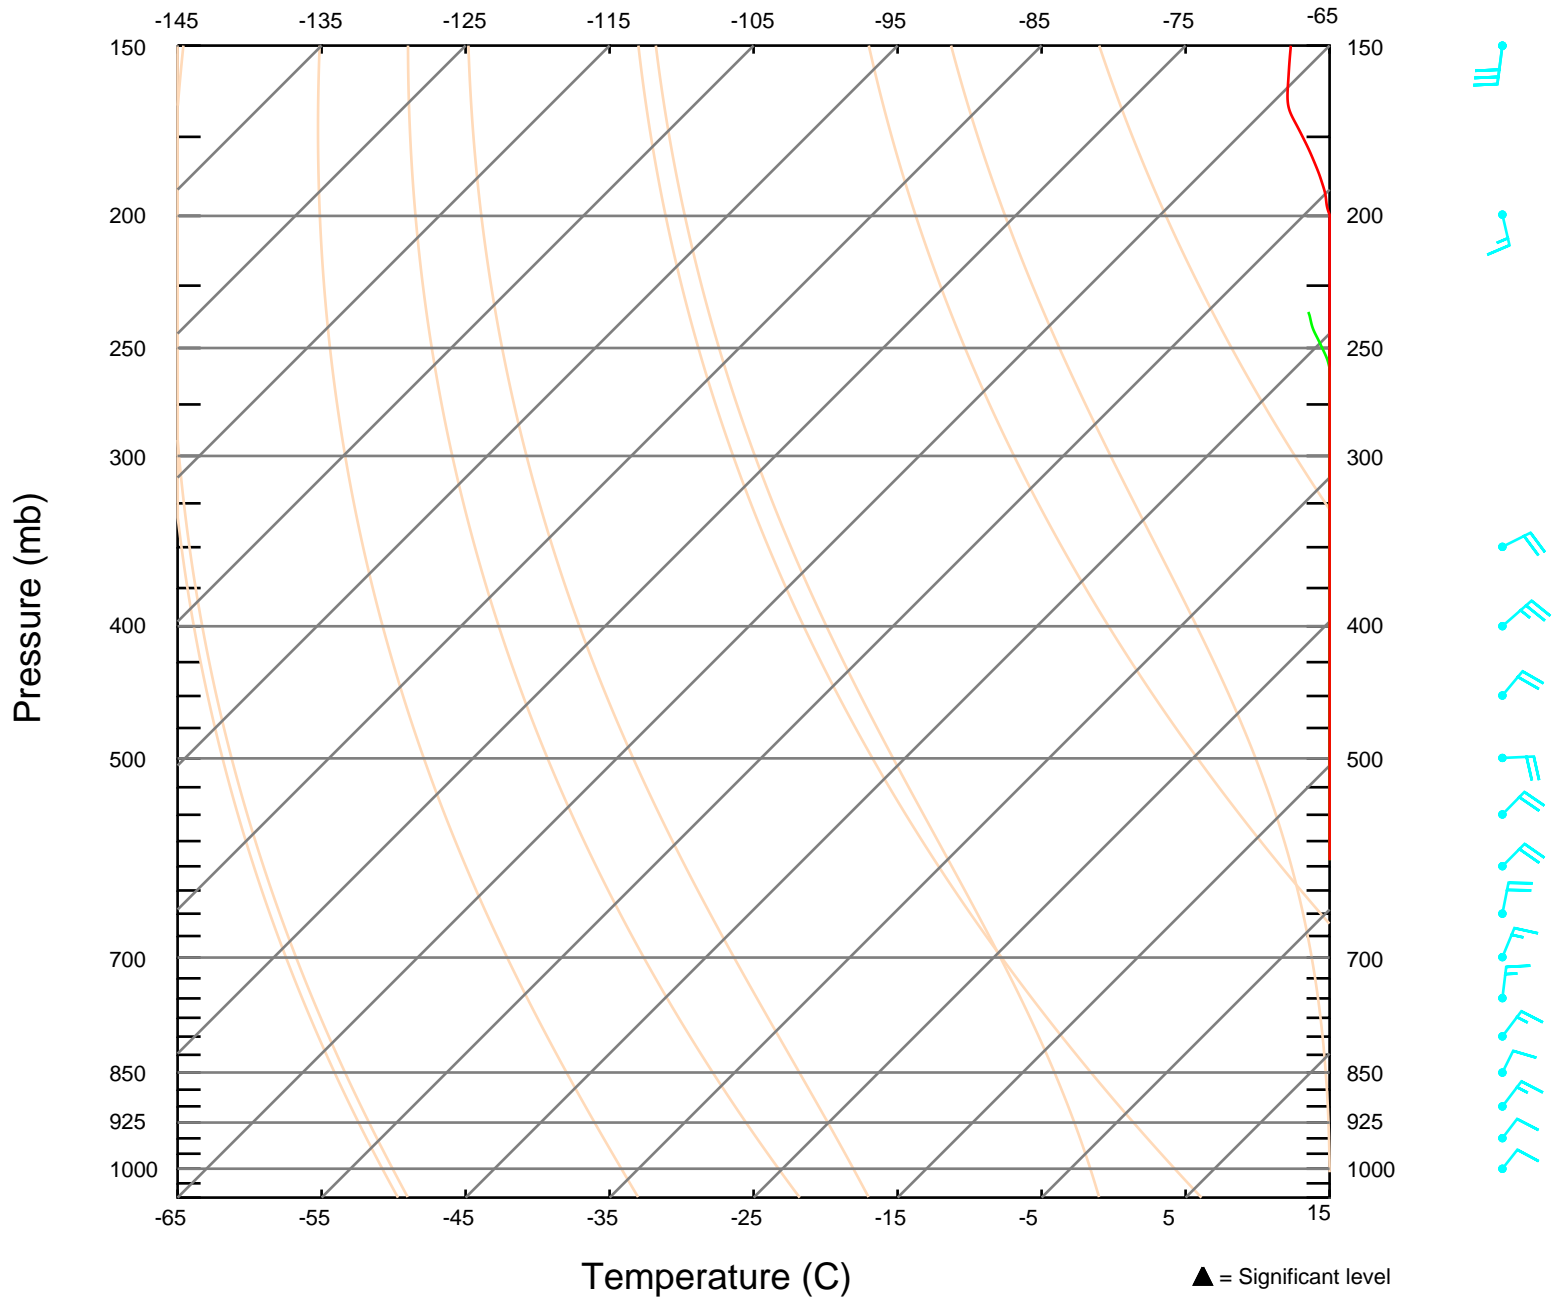

SKEW-T LOG-P DIAGRAM

Sonde ID: 034113081

193215 UTC 22 JUL 2005

29.33 N 75.56 W

SKEW-T LOG-P DIAGRAM
Sonde ID: 034135057

220917 UTC 22 JUL 2005
27.82 N 76.50 W

▲ = Significant level

SKEW-T LOG-P DIAGRAM
Sonde ID: 034323174

221331 UTC 22 JUL 2005
28.18 N 76.90 W

SKEW-T LOG-P DIAGRAM
Sonde ID: 034135036

222045 UTC 22 JUL 2005
28.81 N 77.60 W

▲ = Significant level

SKEW-T LOG-P DIAGRAM

Sonde ID: 034323175

224518 UTC 22 JUL 2005

28.85 N 75.87 W

SKEW-T LOG-P DIAGRAM
Sonde ID: 034323182

225202 UTC 22 JUL 2005
28.34 N 76.50 W

SKEW-T LOG-P DIAGRAM
Sonde ID: 034325139

225620 UTC 22 JUL 2005
27.98 N 76.89 W

SKEW-T LOG-P DIAGRAM

Sonde ID: 034325136

230127 UTC 22 JUL 2005