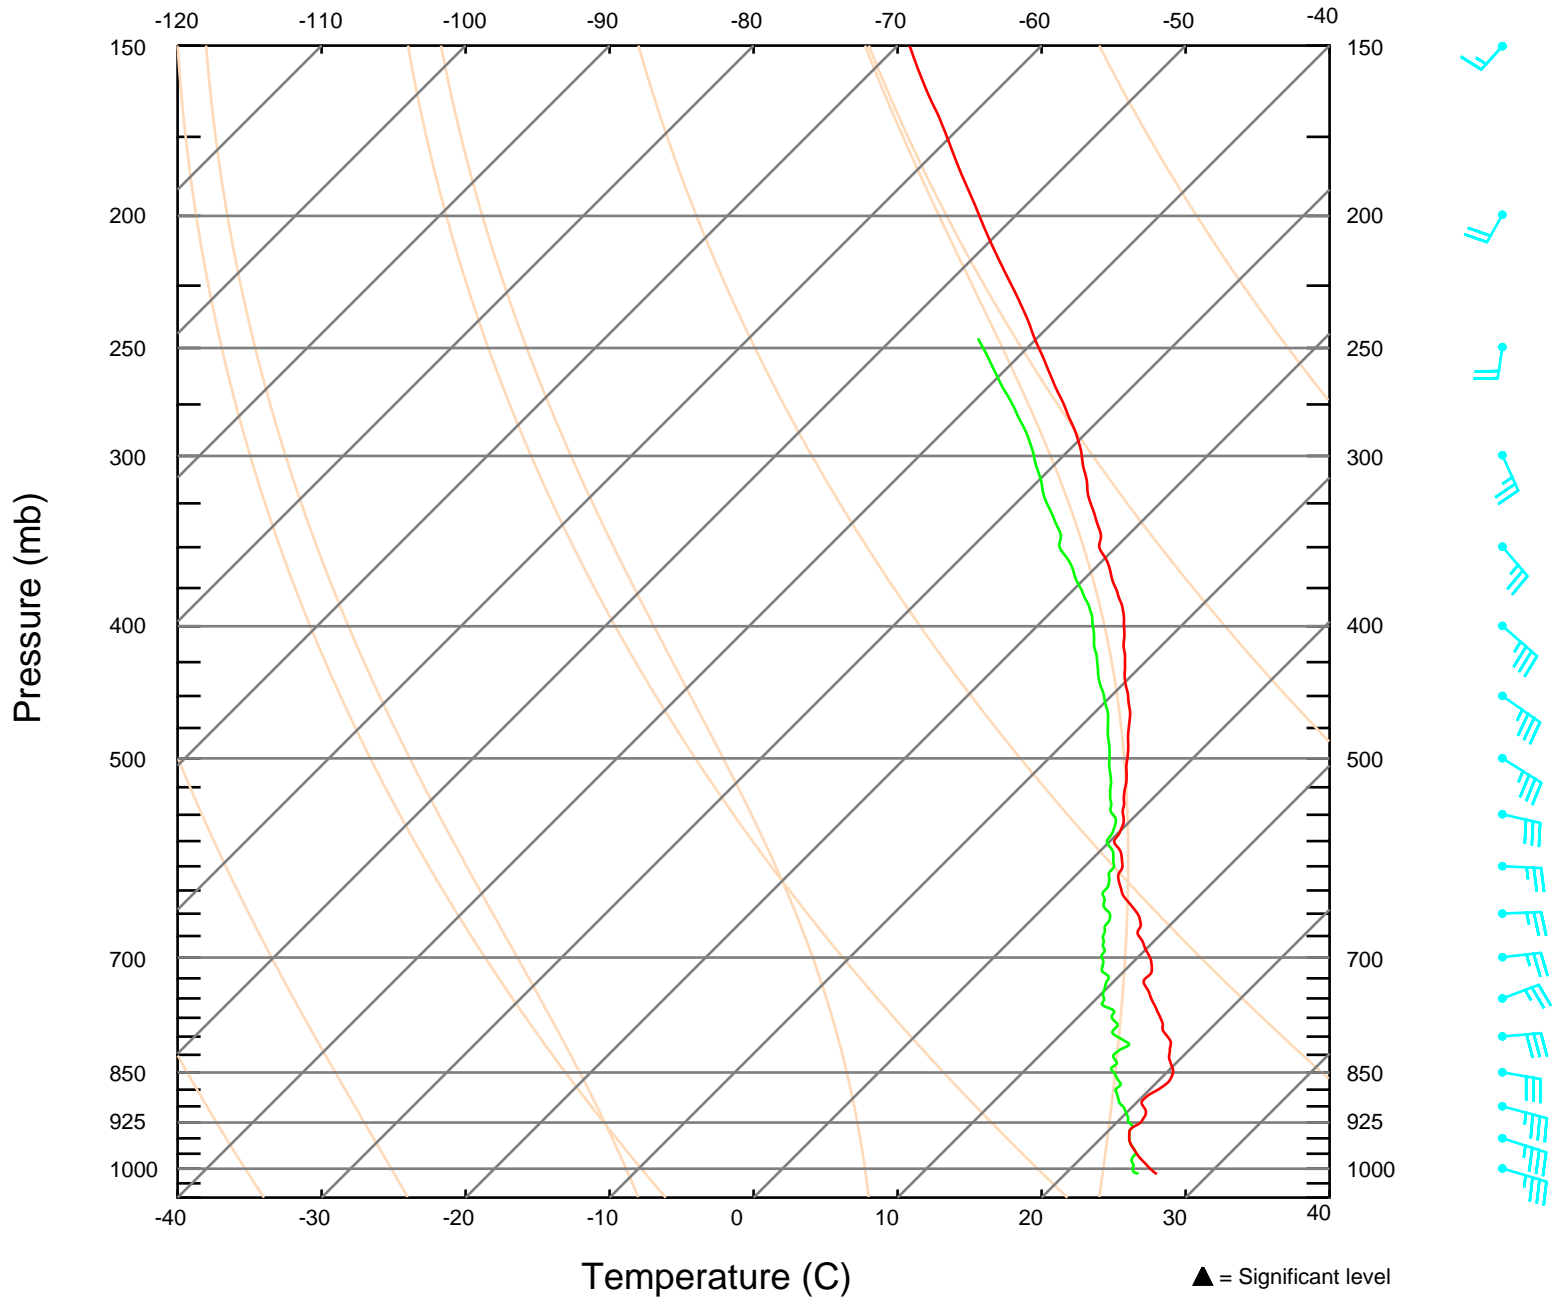

SKEW-T LOG-P DIAGRAM

Sonde ID: 034113081

193215 UTC 22 JUL 2005

29.33 N 75.56 W

SKEW-T LOG-P DIAGRAM
Sonde ID: 034135057

220917 UTC 22 JUL 2005
27.82 N 76.50 W

▲ = Significant level

SKEW-T LOG-P DIAGRAM
Sonde ID: 034323174

221331 UTC 22 JUL 2005
28.18 N 76.90 W

SKEW-T LOG-P DIAGRAM
Sonde ID: 034135036

222045 UTC 22 JUL 2005
28.81 N 77.60 W

▲ = Significant level

SKEW-T LOG-P DIAGRAM

Sonde ID: 034323175

224518 UTC 22 JUL 2005

28.85 N 75.87 W

SKEW-T LOG-P DIAGRAM
Sonde ID: 034323182

225202 UTC 22 JUL 2005
28.34 N 76.50 W

SKEW-T LOG-P DIAGRAM
Sonde ID: 034325139

225620 UTC 22 JUL 2005
27.98 N 76.89 W

SKEW-T LOG-P DIAGRAM

Sonde ID: 034325136

230127 UTC 22 JUL 2005