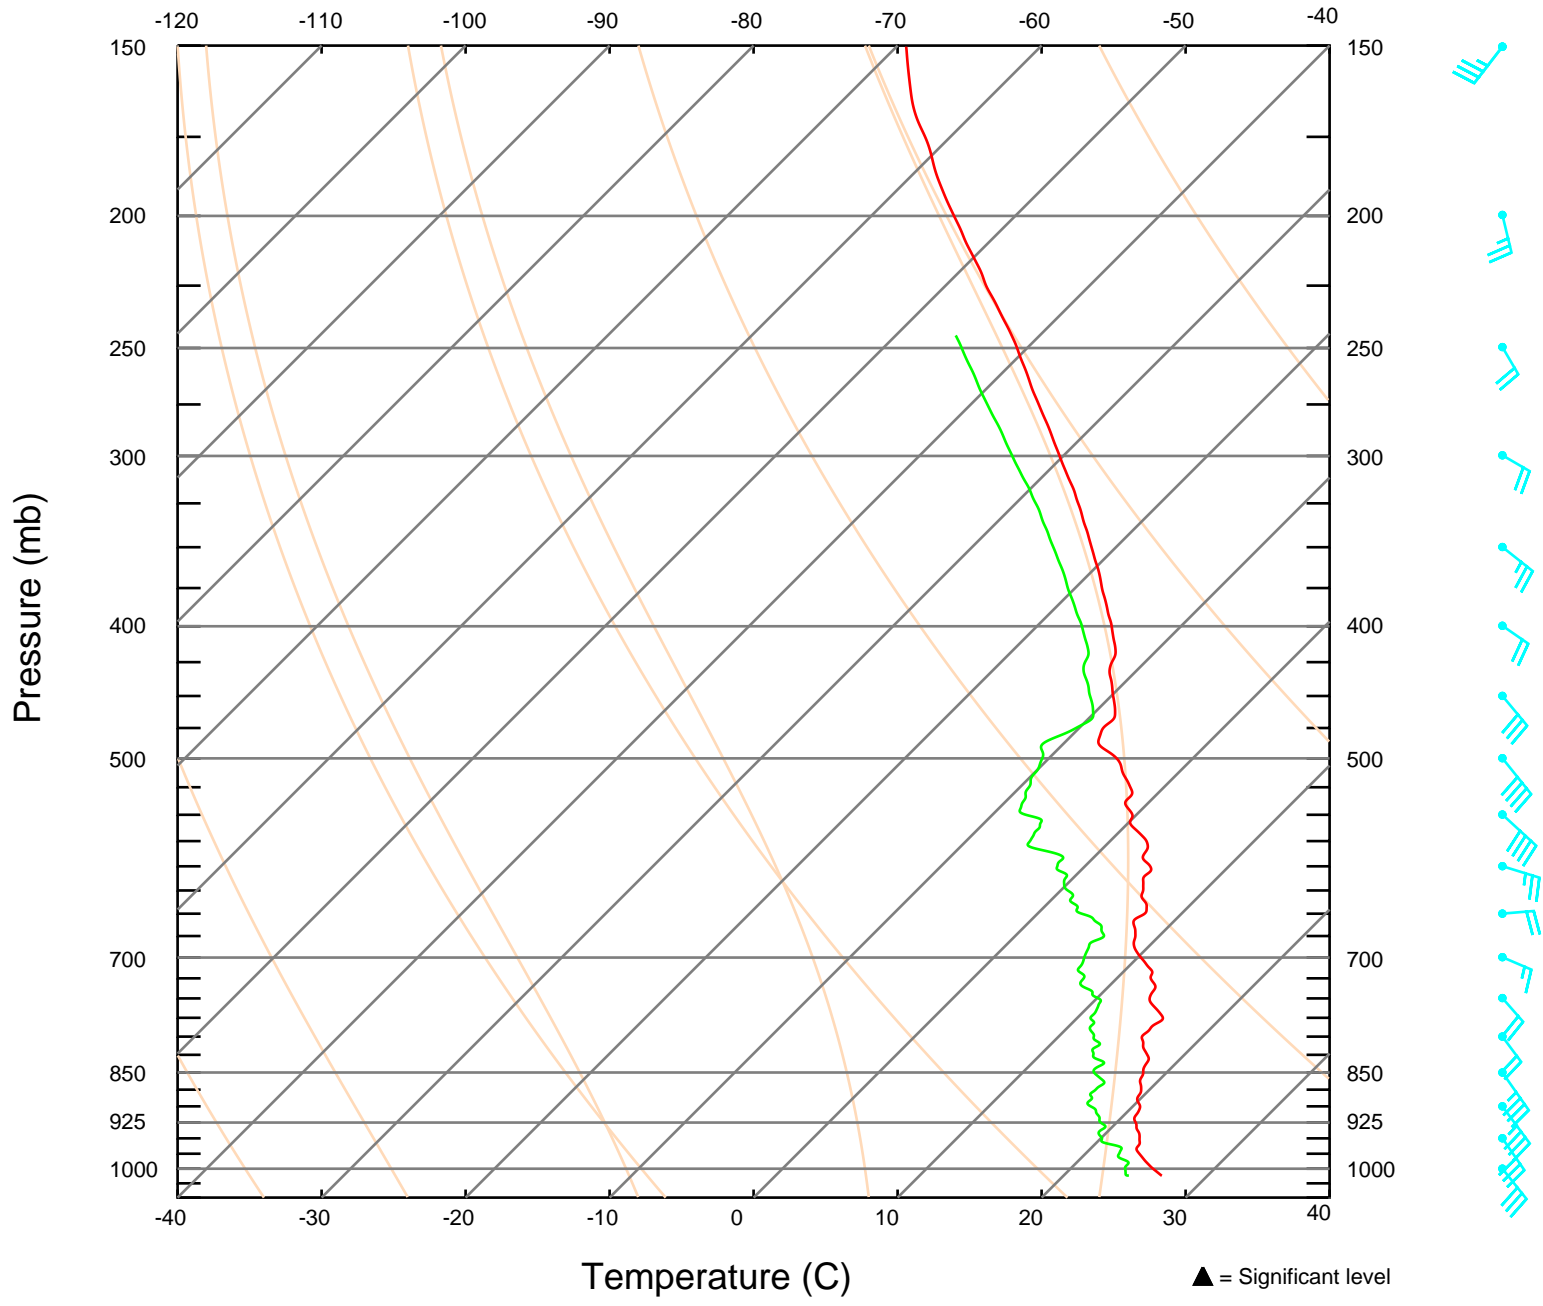

SKEW-T LOG-P DIAGRAM

Sonde ID: 034113081

193215 UTC 22 JUL 2005

29.33 N 75.56 W

SKEW-T LOG-P DIAGRAM
Sonde ID: 034135057

220917 UTC 22 JUL 2005
27.82 N 76.50 W

▲ = Significant level

SKEW-T LOG-P DIAGRAM
Sonde ID: 034323174

221331 UTC 22 JUL 2005
28.18 N 76.90 W

SKEW-T LOG-P DIAGRAM
Sonde ID: 034135036

222045 UTC 22 JUL 2005
28.81 N 77.60 W

▲ = Significant level

SKEW-T LOG-P DIAGRAM

Sonde ID: 034323175

224518 UTC 22 JUL 2005

28.85 N 75.87 W

SKEW-T LOG-P DIAGRAM
Sonde ID: 034323182

225202 UTC 22 JUL 2005
28.34 N 76.50 W

SKEW-T LOG-P DIAGRAM
Sonde ID: 034325139

225620 UTC 22 JUL 2005
27.98 N 76.89 W

SKEW-T LOG-P DIAGRAM

Sonde ID: 034325136

230127 UTC 22 JUL 2005