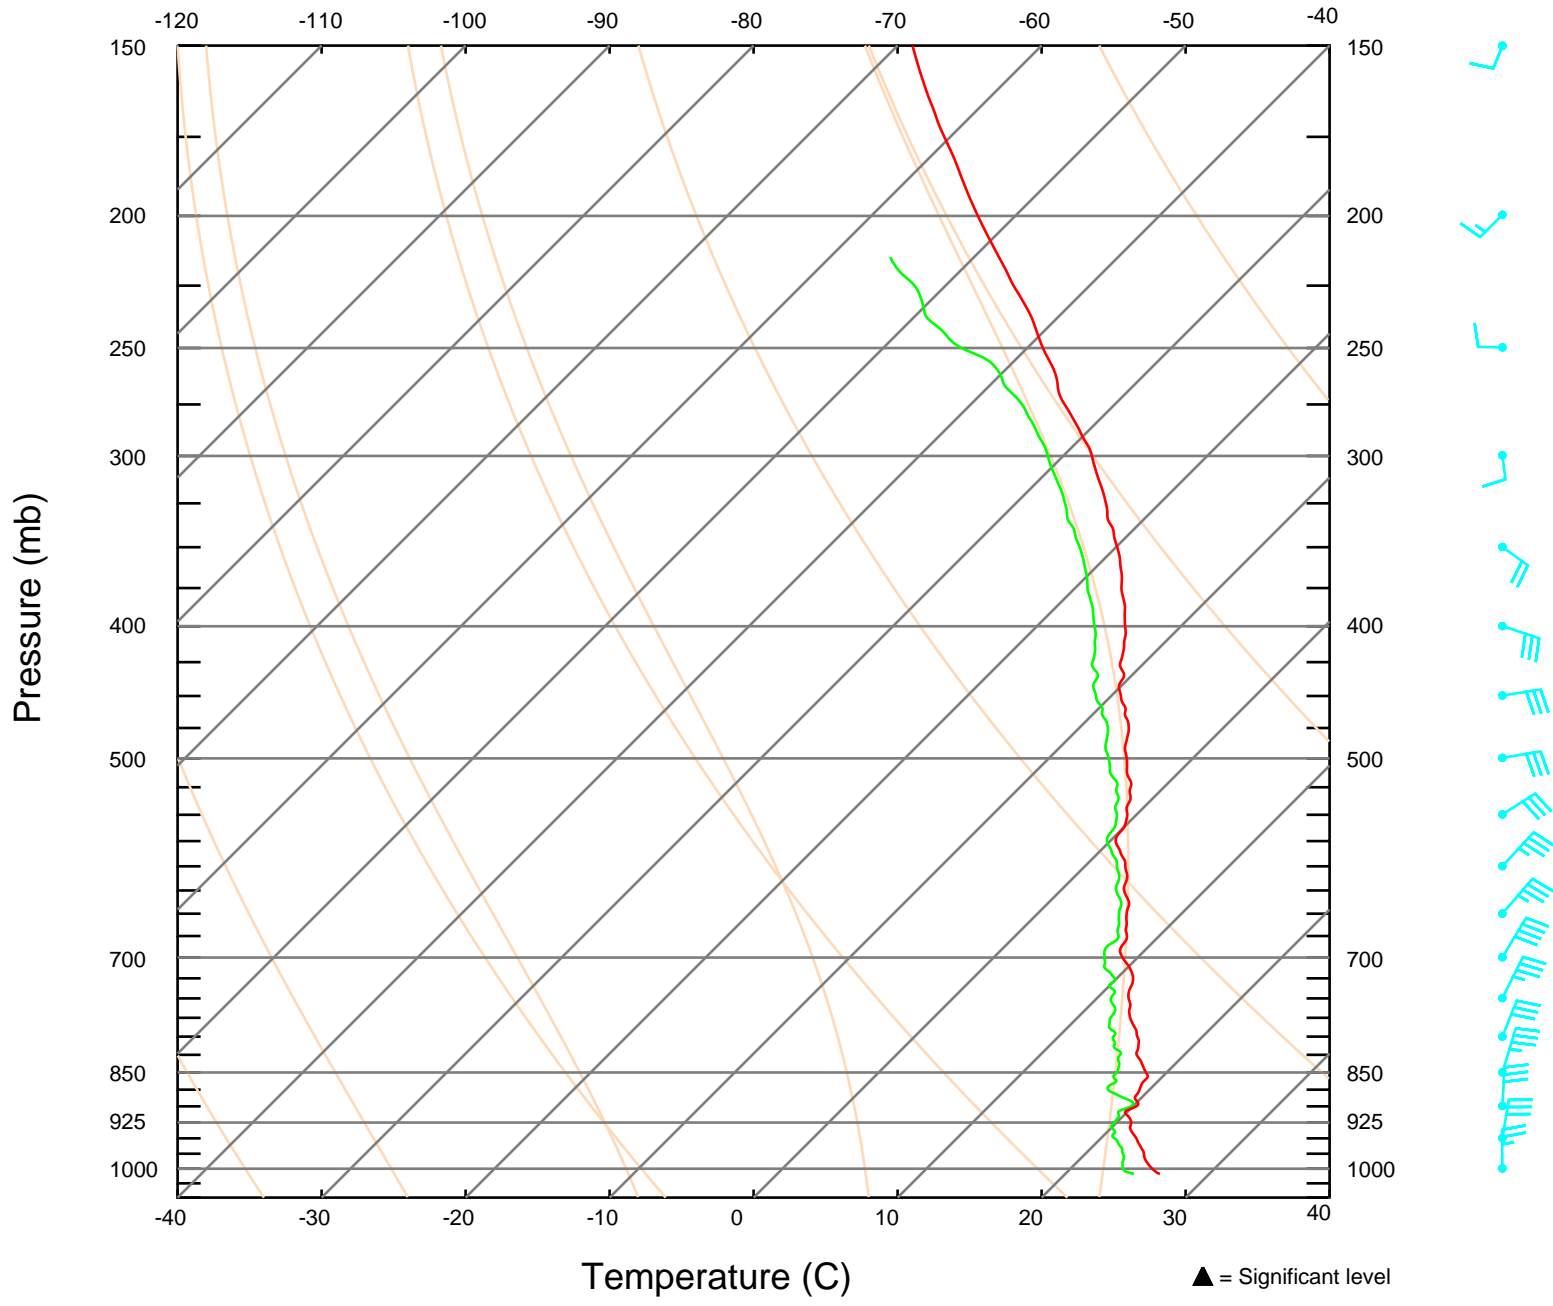

SKEW-T LOG-P DIAGRAM

Sonde ID: 034113081

193215 UTC 22 JUL 2005

29.33 N 75.56 W

SKEW-T LOG-P DIAGRAM
Sonde ID: 034135057

220917 UTC 22 JUL 2005
27.82 N 76.50 W

▲ = Significant level

SKEW-T LOG-P DIAGRAM
Sonde ID: 034323174

221331 UTC 22 JUL 2005
28.18 N 76.90 W

SKEW-T LOG-P DIAGRAM
Sonde ID: 034135036

222045 UTC 22 JUL 2005
28.81 N 77.60 W

▲ = Significant level

SKEW-T LOG-P DIAGRAM

Sonde ID: 034323175

224518 UTC 22 JUL 2005

28.85 N 75.87 W

SKEW-T LOG-P DIAGRAM
Sonde ID: 034323182

225202 UTC 22 JUL 2005
28.34 N 76.50 W

SKEW-T LOG-P DIAGRAM
Sonde ID: 034325139

225620 UTC 22 JUL 2005
27.98 N 76.89 W

SKEW-T LOG-P DIAGRAM

Sonde ID: 034325136

230127 UTC 22 JUL 2005