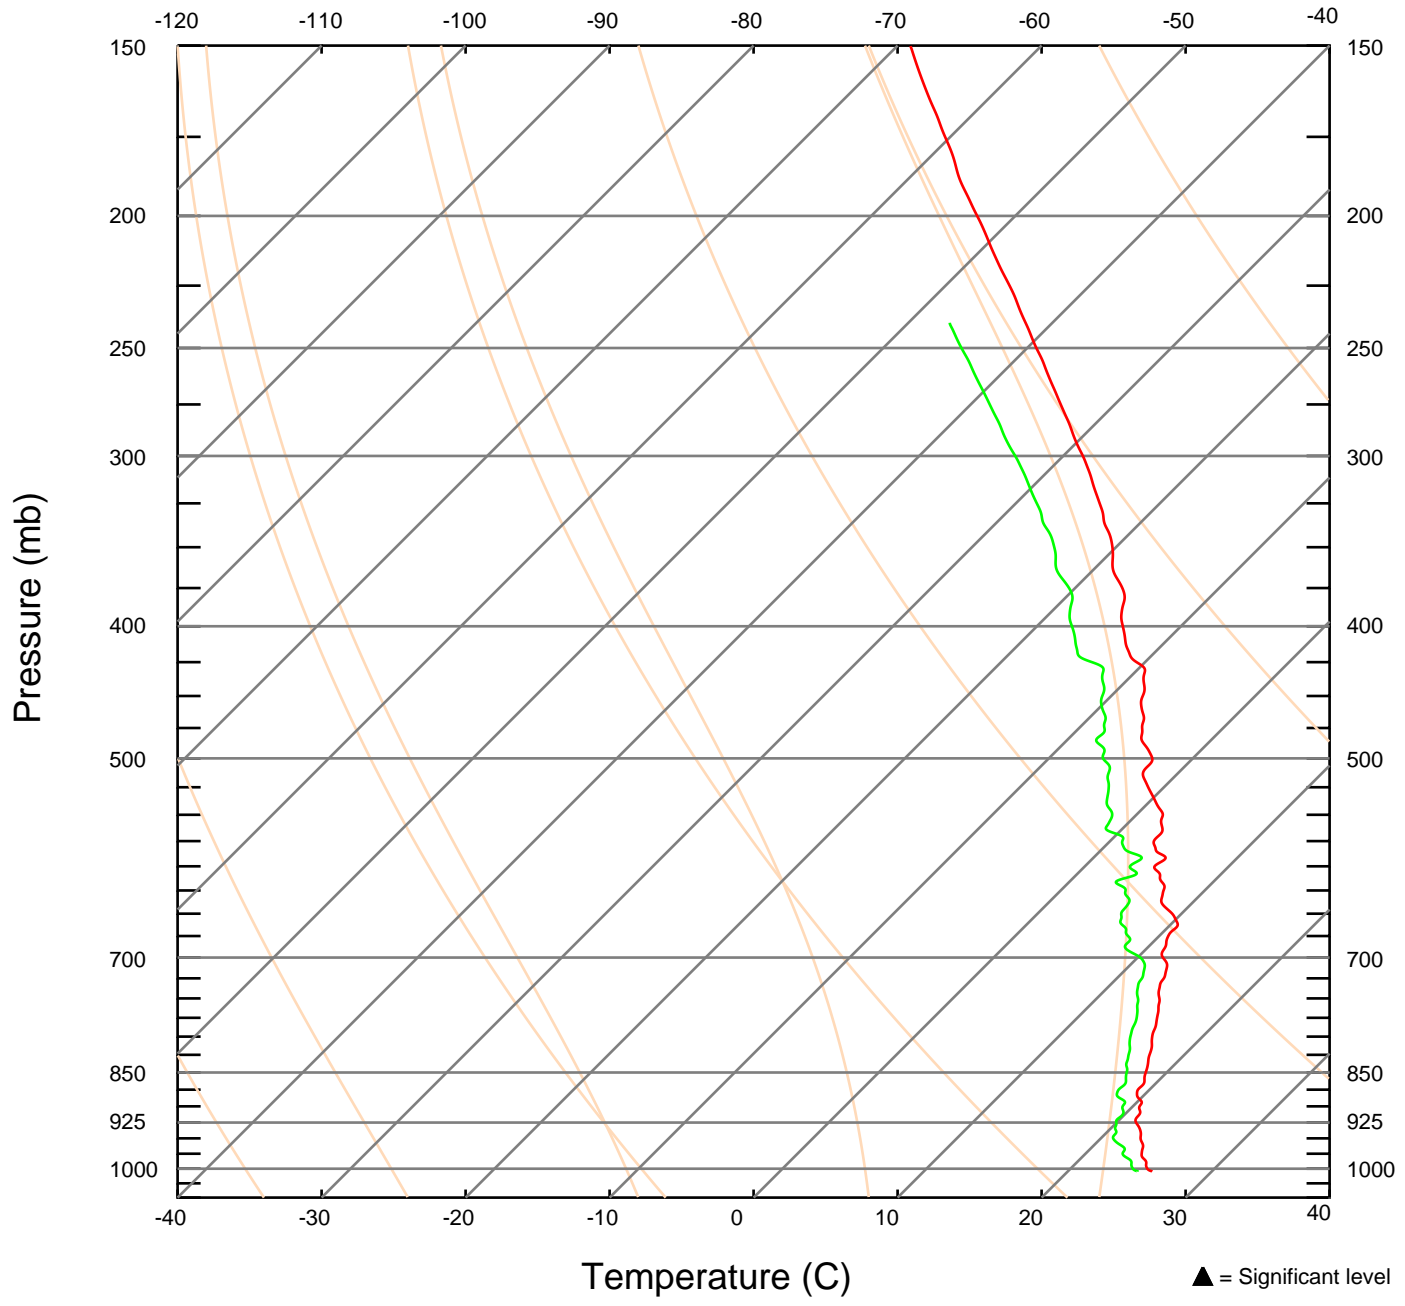

SKEW-T LOG-P DIAGRAM

Sonde ID: 034113081

193215 UTC 22 JUL 2005

29.33 N 75.56 W

SKEW-T LOG-P DIAGRAM
Sonde ID: 034135057

220917 UTC 22 JUL 2005
27.82 N 76.50 W

▲ = Significant level

SKEW-T LOG-P DIAGRAM
Sonde ID: 034323174

221331 UTC 22 JUL 2005
28.18 N 76.90 W

SKEW-T LOG-P DIAGRAM
Sonde ID: 034135036

222045 UTC 22 JUL 2005
28.81 N 77.60 W

▲ = Significant level

SKEW-T LOG-P DIAGRAM

Sonde ID: 034323175

224518 UTC 22 JUL 2005

28.85 N 75.87 W

SKEW-T LOG-P DIAGRAM
Sonde ID: 034323182

225202 UTC 22 JUL 2005
28.34 N 76.50 W

SKEW-T LOG-P DIAGRAM
Sonde ID: 034325139

225620 UTC 22 JUL 2005
27.98 N 76.89 W

SKEW-T LOG-P DIAGRAM

Sonde ID: 034325136

230127 UTC 22 JUL 2005