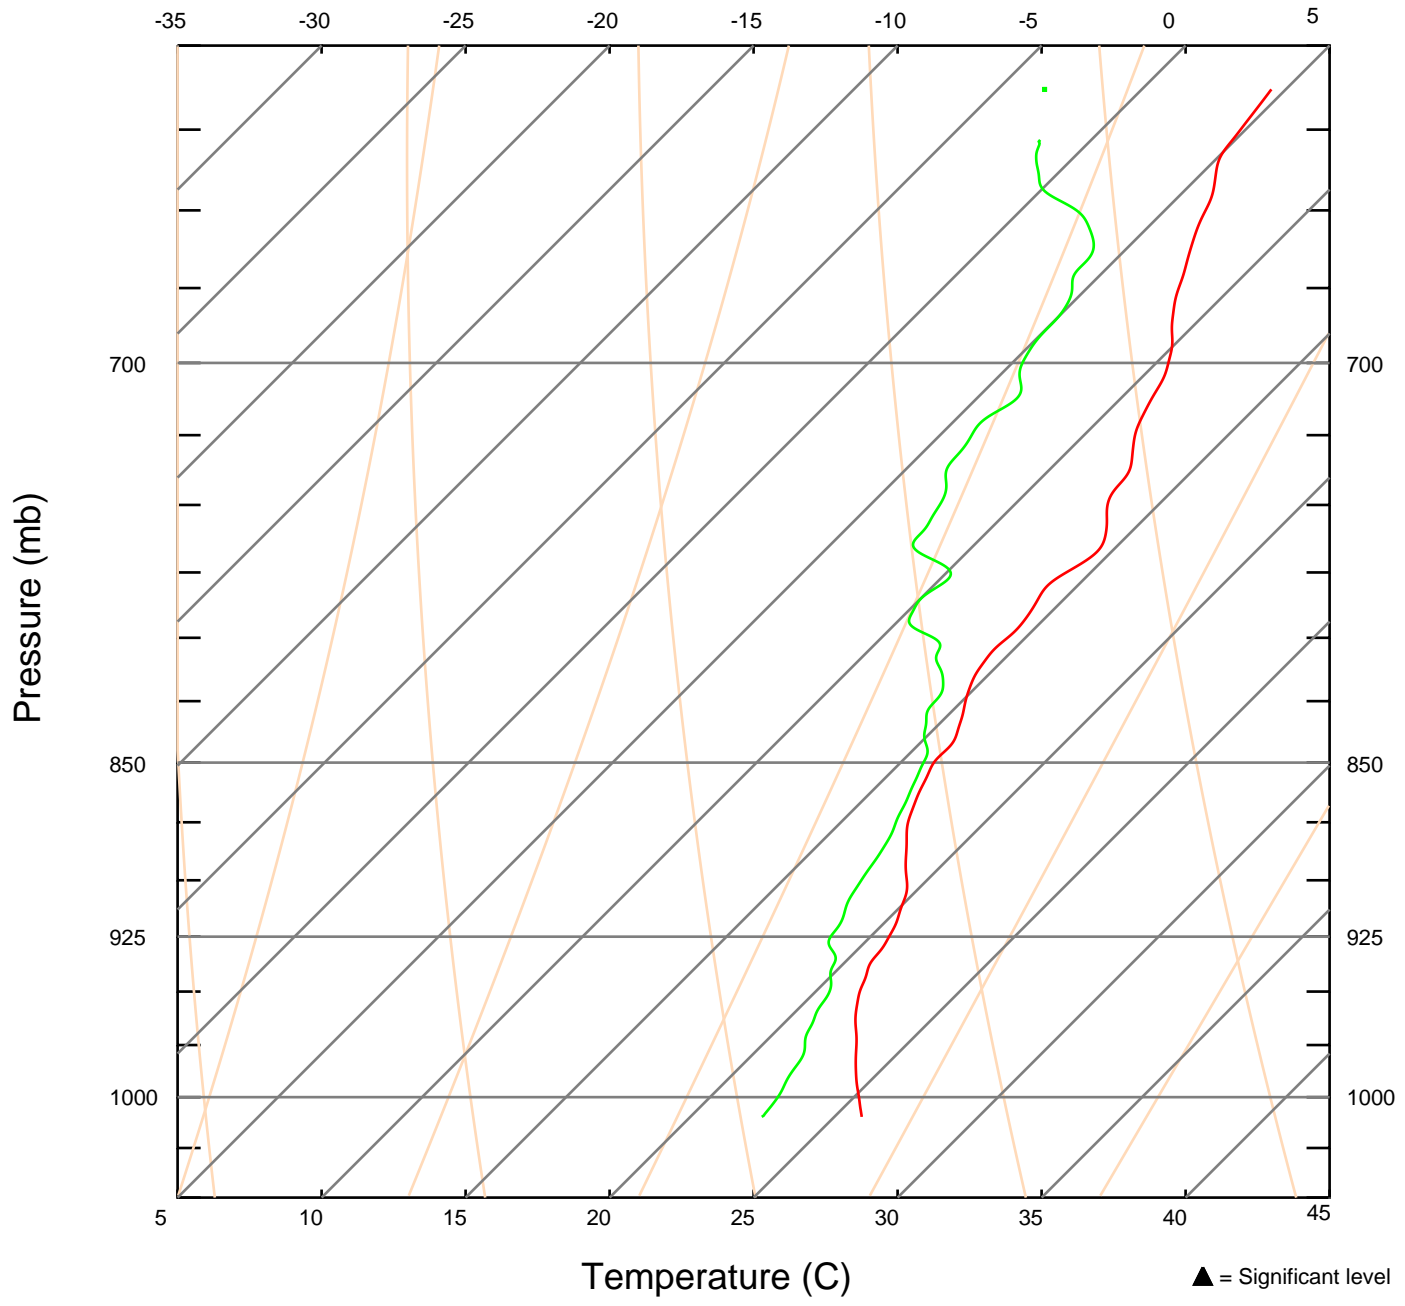

SKEW-T LOG-P DIAGRAM
Sonde ID: 042815059

054525 UTC 16 JUL 2005
8.97 N 84.99 W

SKEW-T LOG-P DIAGRAM

Sonde ID: 042715347

060025 UTC 16 JUL 2005

7.98 N 84.98 W

SKEW-T LOG-P DIAGRAM

Sonde ID: 042825048

063613 UTC 16 JUL 2005

5.48 N 85.00 W

▲ = Significant level

SKEW-T LOG-P DIAGRAM
Sonde ID: 043625183

065542 UTC 16 JUL 2005
6.72 N 85.59 W

SKEW-T LOG-P DIAGRAM
Sonde ID: 043625140

070732 UTC 16 JUL 2005
7.52 N 85.99 W

SKEW-T LOG-P DIAGRAM
Sonde ID: 043615122

071712 UTC 16 JUL 2005
8.18 N 86.32 W

SKEW-T LOG-P DIAGRAM
Sonde ID: 042715027

072657 UTC 16 JUL 2005
8.83 N 86.65 W

SKEW-T LOG-P DIAGRAM

073632 UTC 16 JUL 2005

Sonde ID: 040925273

7.10 N 89.78 W

SKEW-T LOG-P DIAGRAM

Sonde ID: 043625176

090903 UTC 16 JUL 2005

7.83 N 90.15 W

▲ = Significant level

SKEW-T LOG-P DIAGRAM
Sonde ID: 043625178

092242 UTC 16 JUL 2005
8.75 N 90.60 W