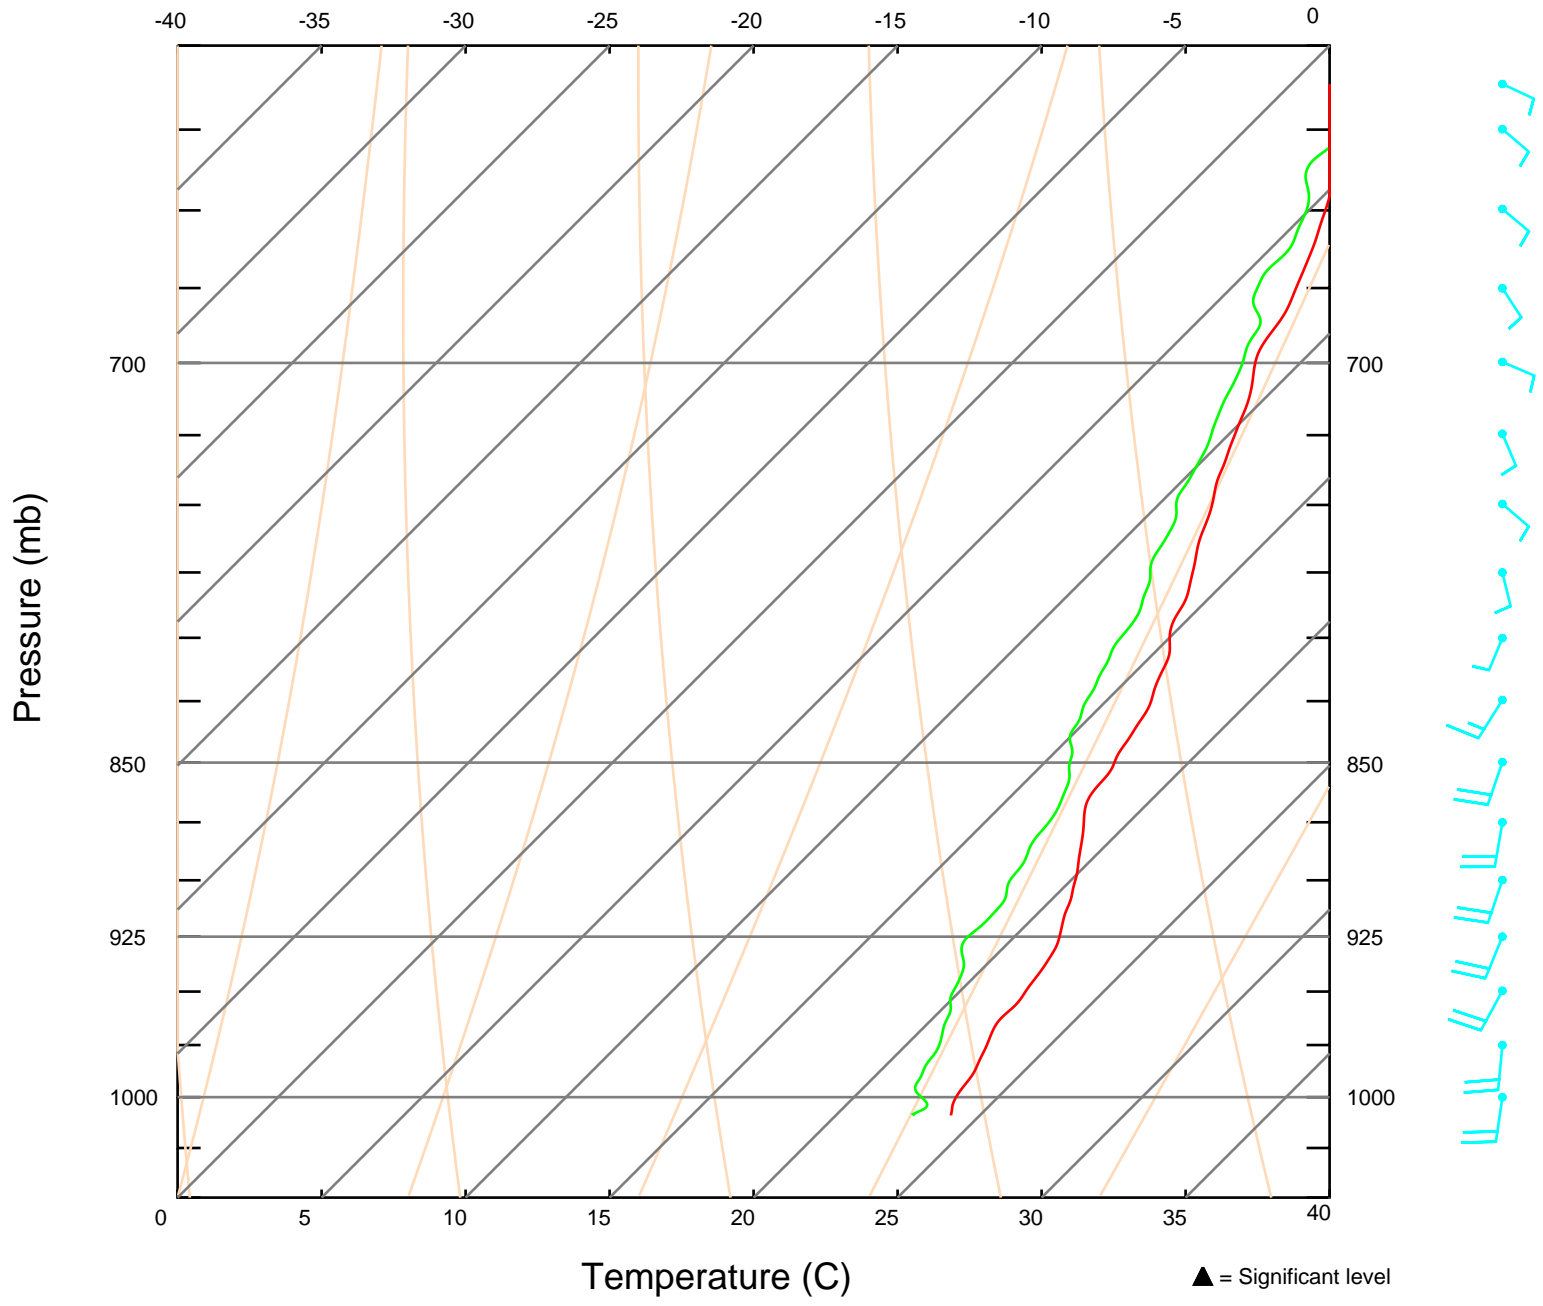

SKEW-T LOG-P DIAGRAM
Sonde ID: 042815230

073905 UTC 16 JUL 2005
9.57 N 87.08 W