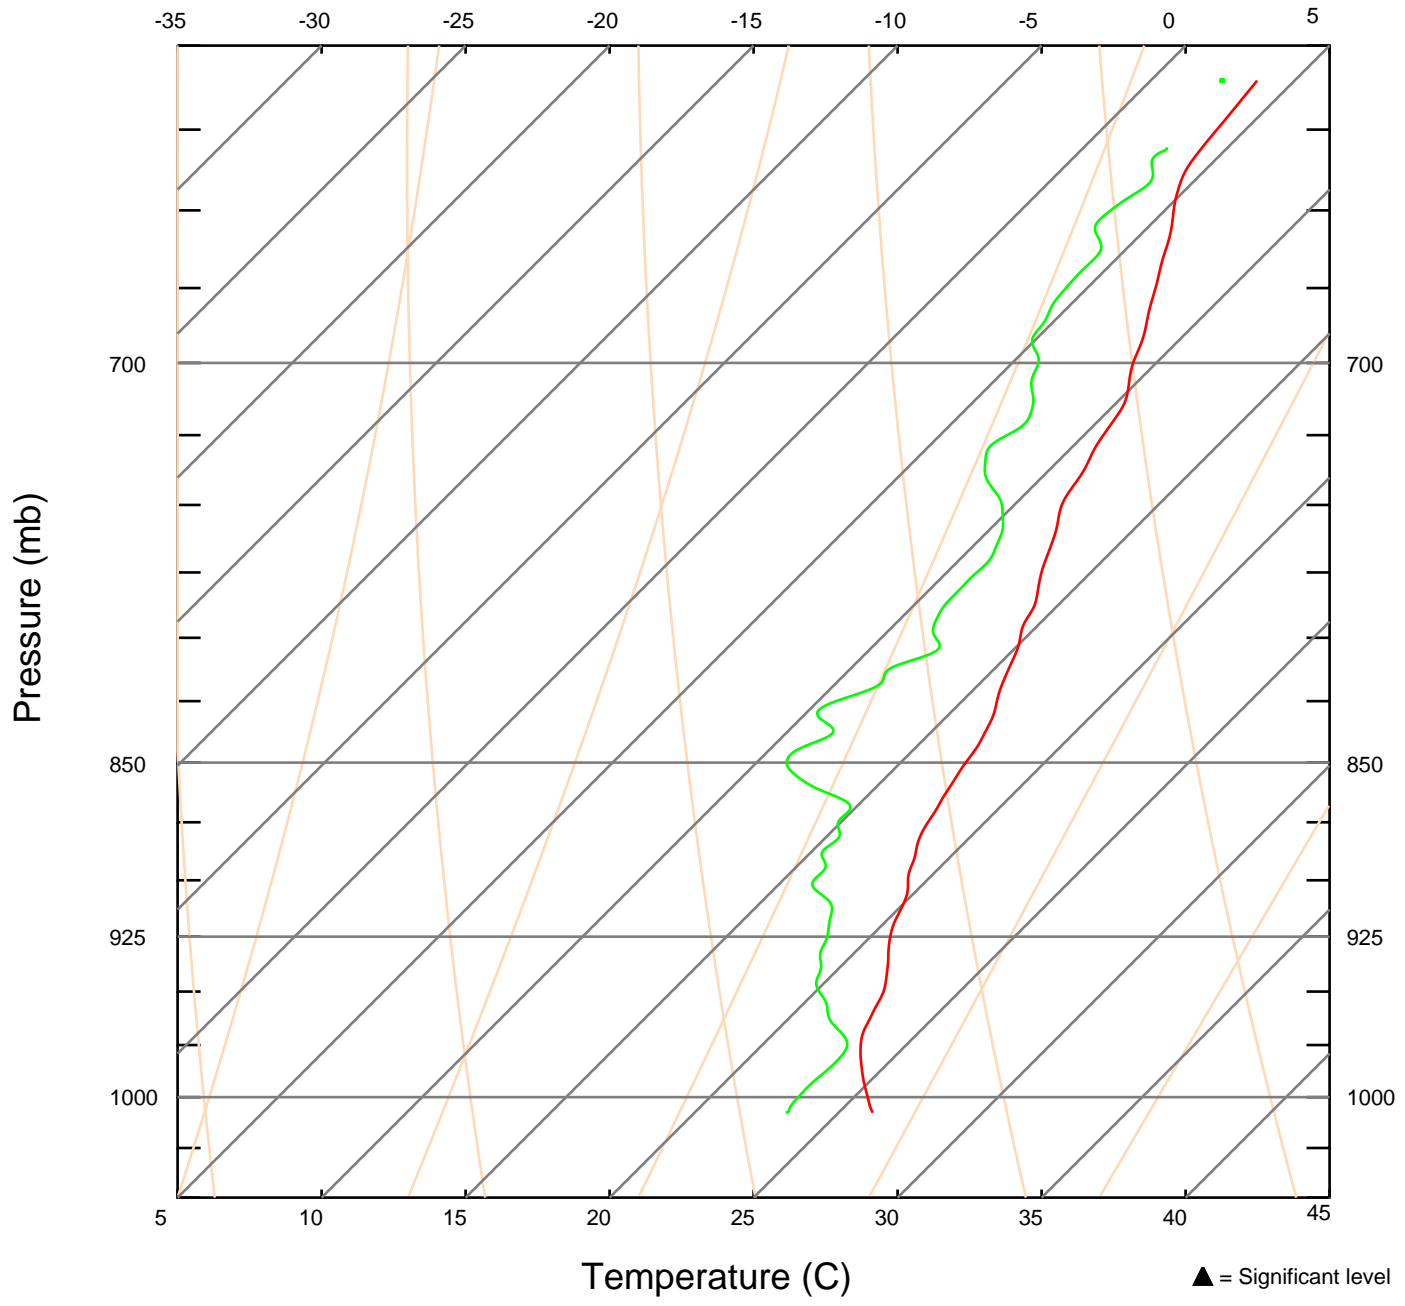

7.10 N 89.78 W

SKEW-T LOG-P DIAGRAM

Sonde ID: 043625176

090903 UTC 16 JUL 2005

7.83 N 90.15 W

▲ = Significant level

SKEW-T LOG-P DIAGRAM
Sonde ID: 043625178

092242 UTC 16 JUL 2005
8.75 N 90.60 W

SKEW-T LOG-P DIAGRAM

Sonde ID: 043835025

093357 UTC 16 JUL 2005

9.52 N 90.99 W

▲ = Significant level

SKEW-T LOG-P DIAGRAM
Sonde ID: 042715164

095621 UTC 16 JUL 2005
7.98 N 91.01 W

SKEW-T LOG-P DIAGRAM
Sonde ID: 042815064

101017 UTC 16 JUL 2005
6.98 N 90.98 W

SKEW-T LOG-P DIAGRAM

Sonde ID: 043625149

102415 UTC 16 JUL 2005

5.98 N 91.01 W

SKEW-T LOG-P DIAGRAM
Sonde ID: 043835024

104142 UTC 16 JUL 2005
7.00 N 90.37 W

SKEW-T LOG-P DIAGRAM
Sonde ID: 043625133