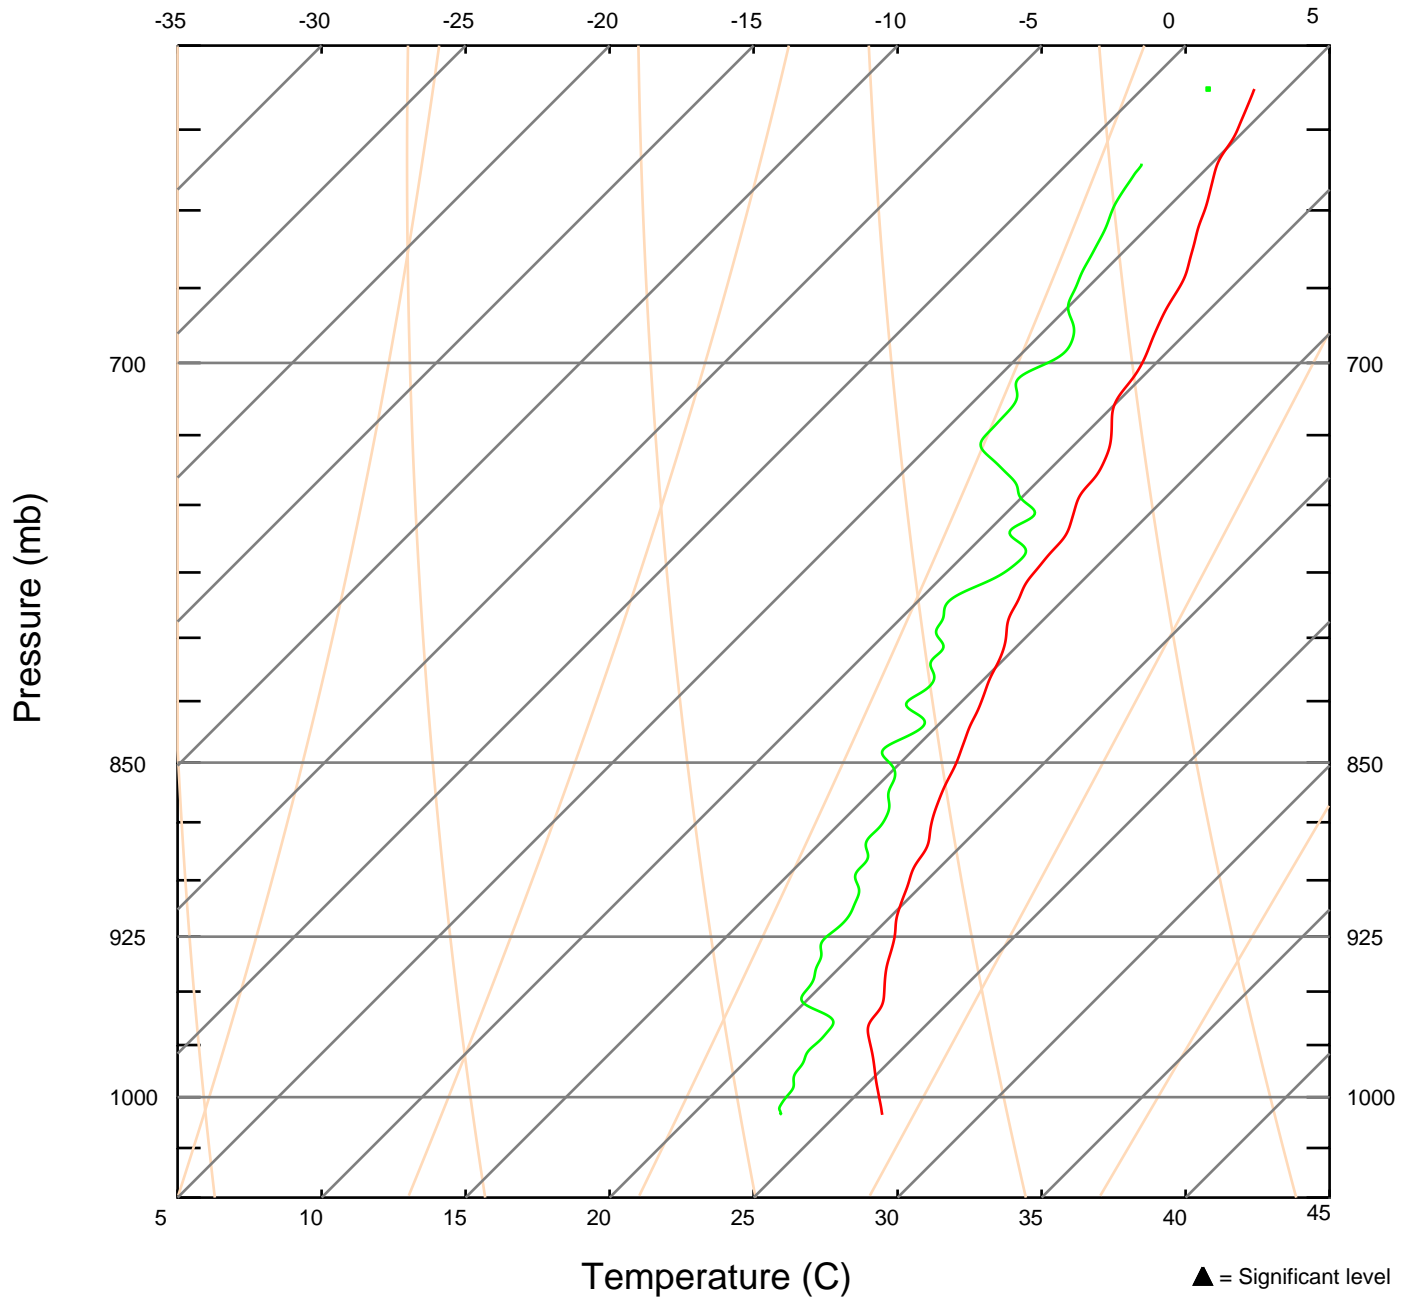

SKEW-T LOG-P DIAGRAM
Sonde ID: 042815059

054525 UTC 16 JUL 2005
8.97 N 84.99 W

SKEW-T LOG-P DIAGRAM

Sonde ID: 042715347

060025 UTC 16 JUL 2005

7.98 N 84.98 W

SKEW-T LOG-P DIAGRAM

Sonde ID: 042825048

063613 UTC 16 JUL 2005

5.48 N 85.00 W

▲ = Significant level

SKEW-T LOG-P DIAGRAM
Sonde ID: 043625183

065542 UTC 16 JUL 2005
6.72 N 85.59 W

SKEW-T LOG-P DIAGRAM
Sonde ID: 043625140

070732 UTC 16 JUL 2005
7.52 N 85.99 W

SKEW-T LOG-P DIAGRAM
Sonde ID: 043615122

071712 UTC 16 JUL 2005
8.18 N 86.32 W

SKEW-T LOG-P DIAGRAM
Sonde ID: 042715027

072657 UTC 16 JUL 2005
8.83 N 86.65 W

SKEW-T LOG-P DIAGRAM

073632 UTC 16 JUL 2005

Sonde ID: 040925273