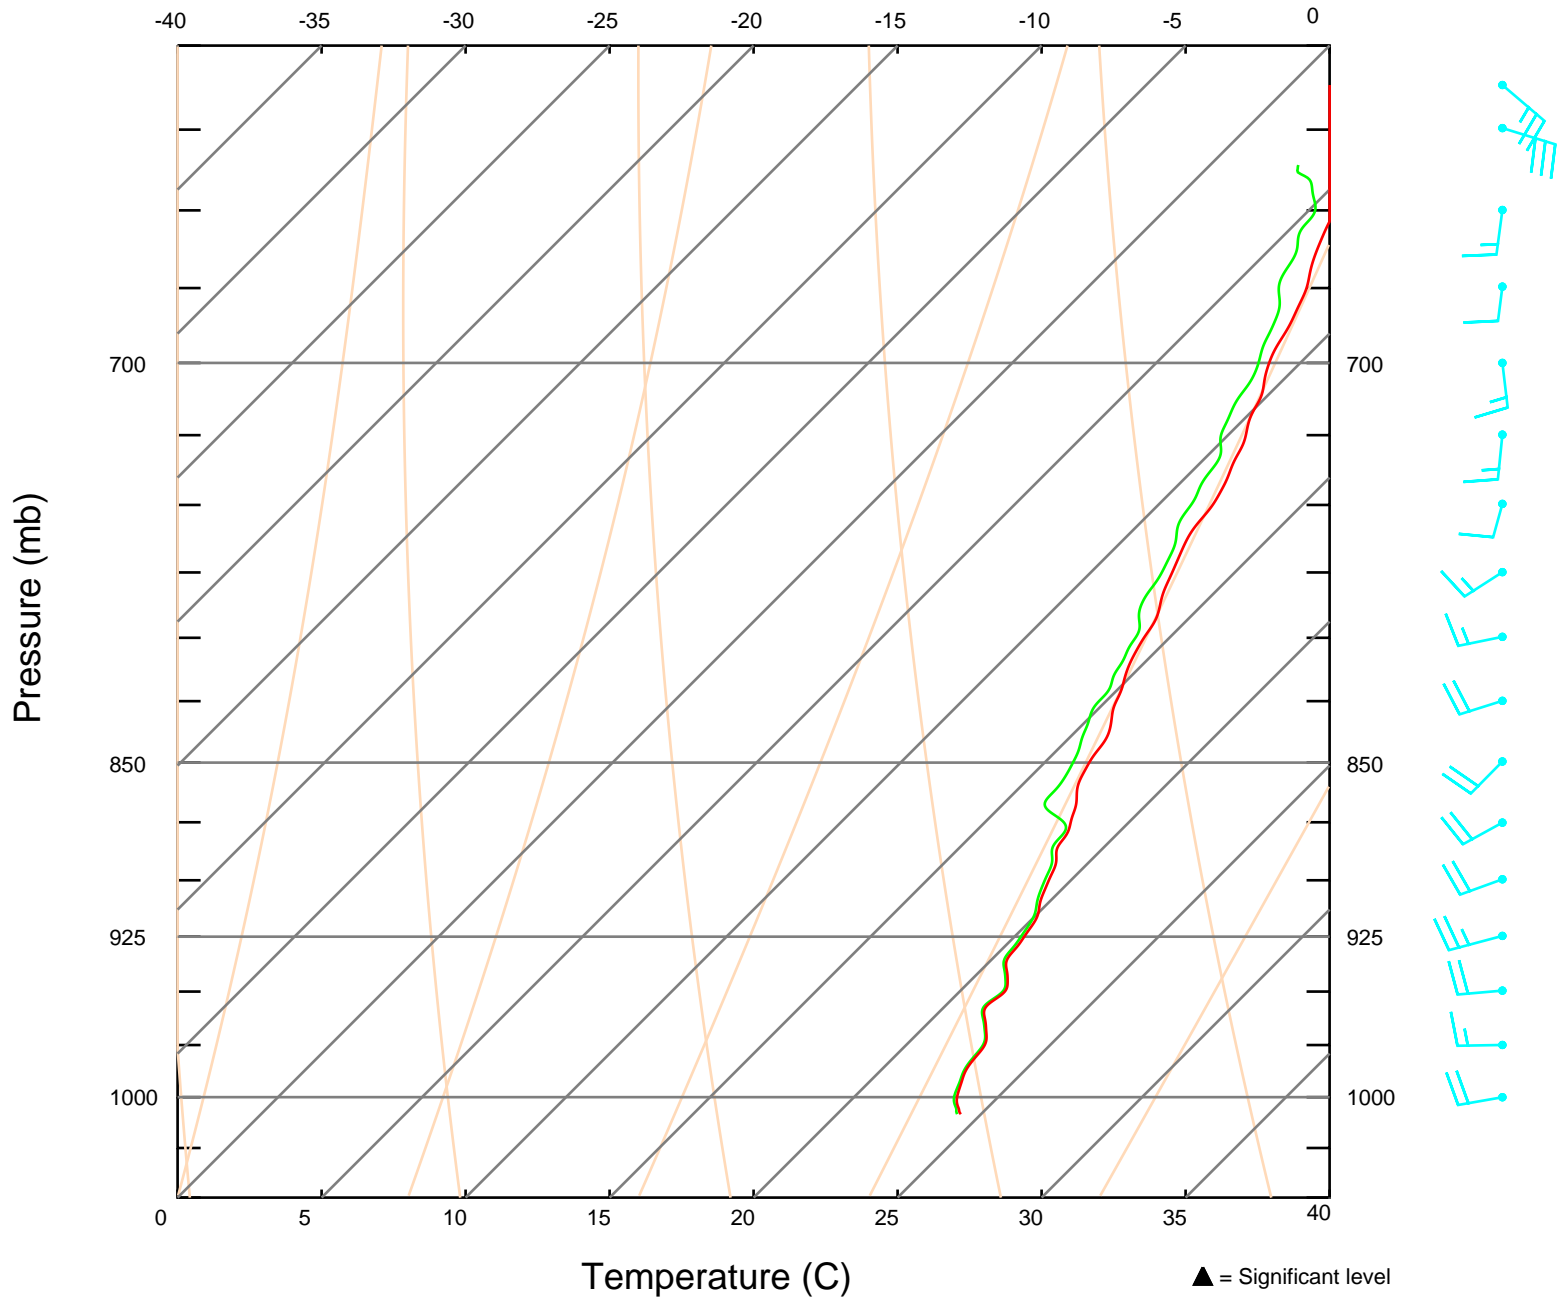

9.52 N 86.95 W

SKEW-T LOG-P DIAGRAM
Sonde ID: 042815230

073905 UTC 16 JUL 2005
9.57 N 87.08 W

SKEW-T LOG-P DIAGRAM
Sonde ID: 043625182

075130 UTC 16 JUL 2005
8.75 N 87.37 W

SKEW-T LOG-P DIAGRAM
Sonde ID: 043625175

080336 UTC 16 JUL 2005
7.98 N 87.74 W

SKEW-T LOG-P DIAGRAM

Sonde ID: 043625177

081914 UTC 16 JUL 2005

6.97 N 88.24 W

SKEW-T LOG-P DIAGRAM
Sonde ID: 043615117

083507 UTC 16 JUL 2005
5.98 N 88.75 W

▲ = Significant level