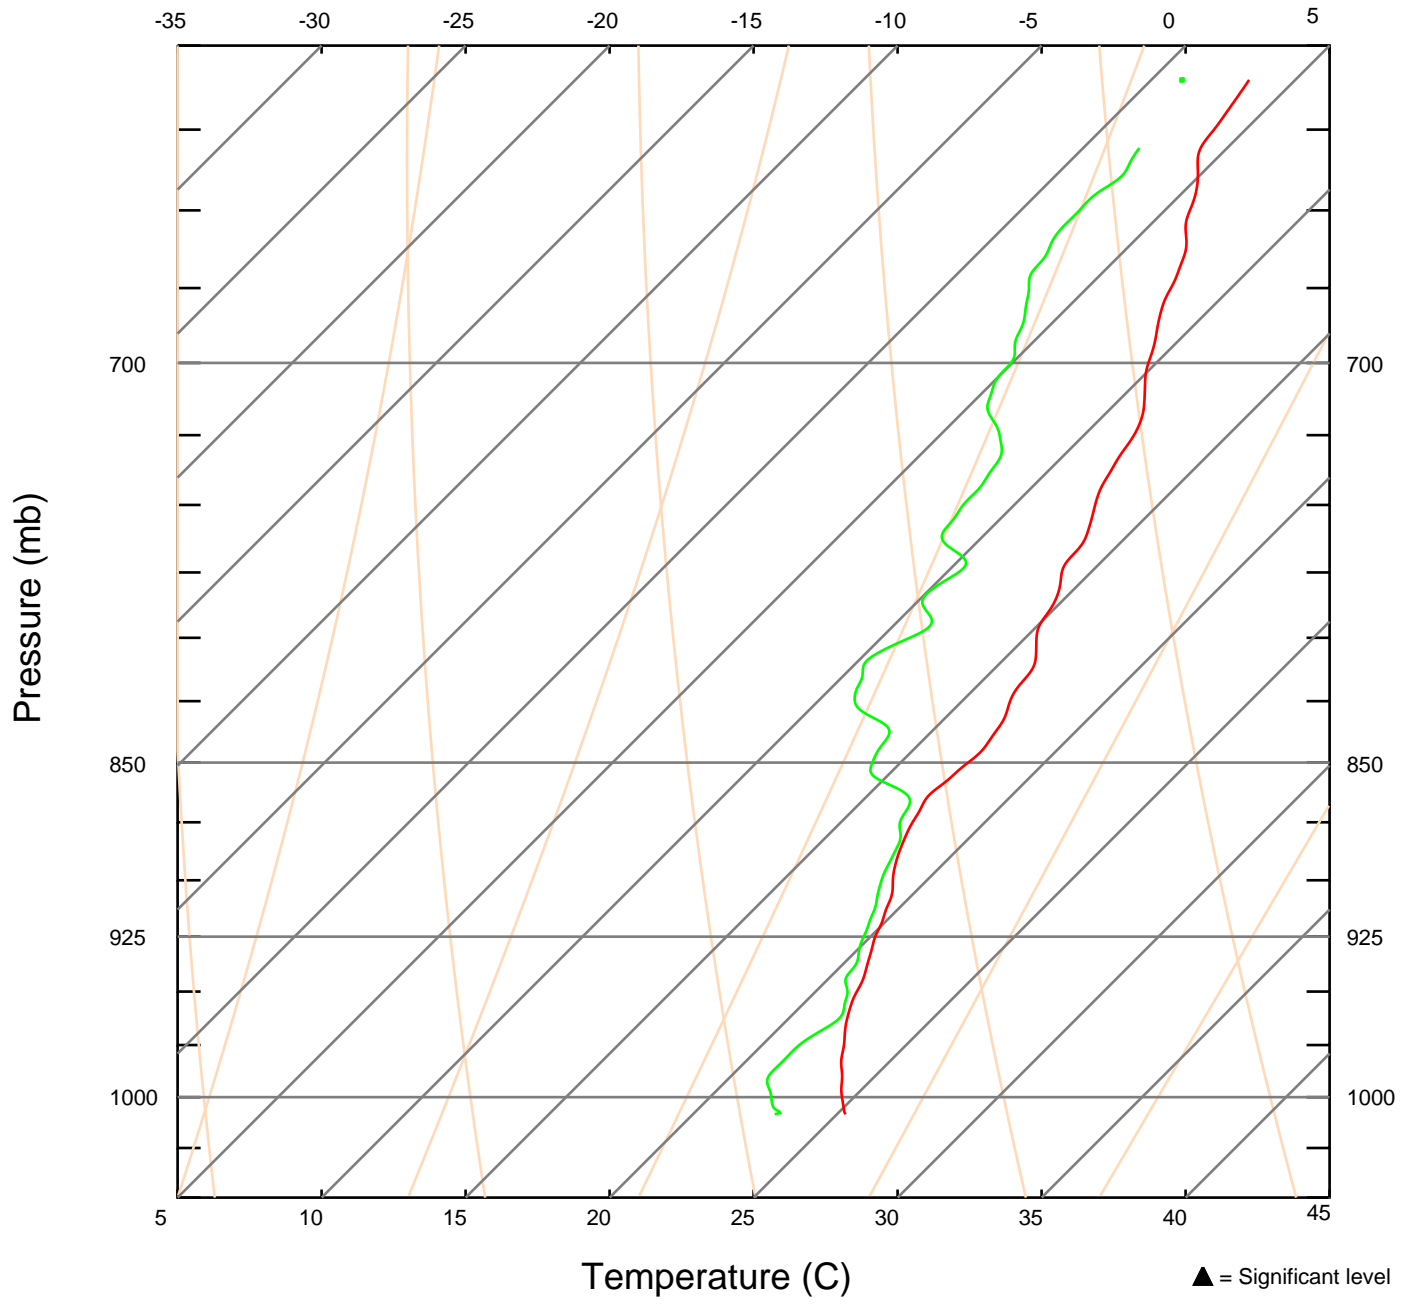

7.10 N 89.78 W

SKEW-T LOG-P DIAGRAM

Sonde ID: 043625176

090903 UTC 16 JUL 2005

7.83 N 90.15 W

▲ = Significant level

SKEW-T LOG-P DIAGRAM
Sonde ID: 043625178

092242 UTC 16 JUL 2005
8.75 N 90.60 W

SKEW-T LOG-P DIAGRAM

Sonde ID: 043835025

093357 UTC 16 JUL 2005

9.52 N 90.99 W

▲ = Significant level

SKEW-T LOG-P DIAGRAM
Sonde ID: 042715164

095621 UTC 16 JUL 2005
7.98 N 91.01 W

SKEW-T LOG-P DIAGRAM
Sonde ID: 042815064

101017 UTC 16 JUL 2005
6.98 N 90.98 W

SKEW-T LOG-P DIAGRAM

Sonde ID: 043625149

102415 UTC 16 JUL 2005

5.98 N 91.01 W

SKEW-T LOG-P DIAGRAM
Sonde ID: 043835024

104142 UTC 16 JUL 2005
7.00 N 90.37 W

SKEW-T LOG-P DIAGRAM
Sonde ID: 043625133