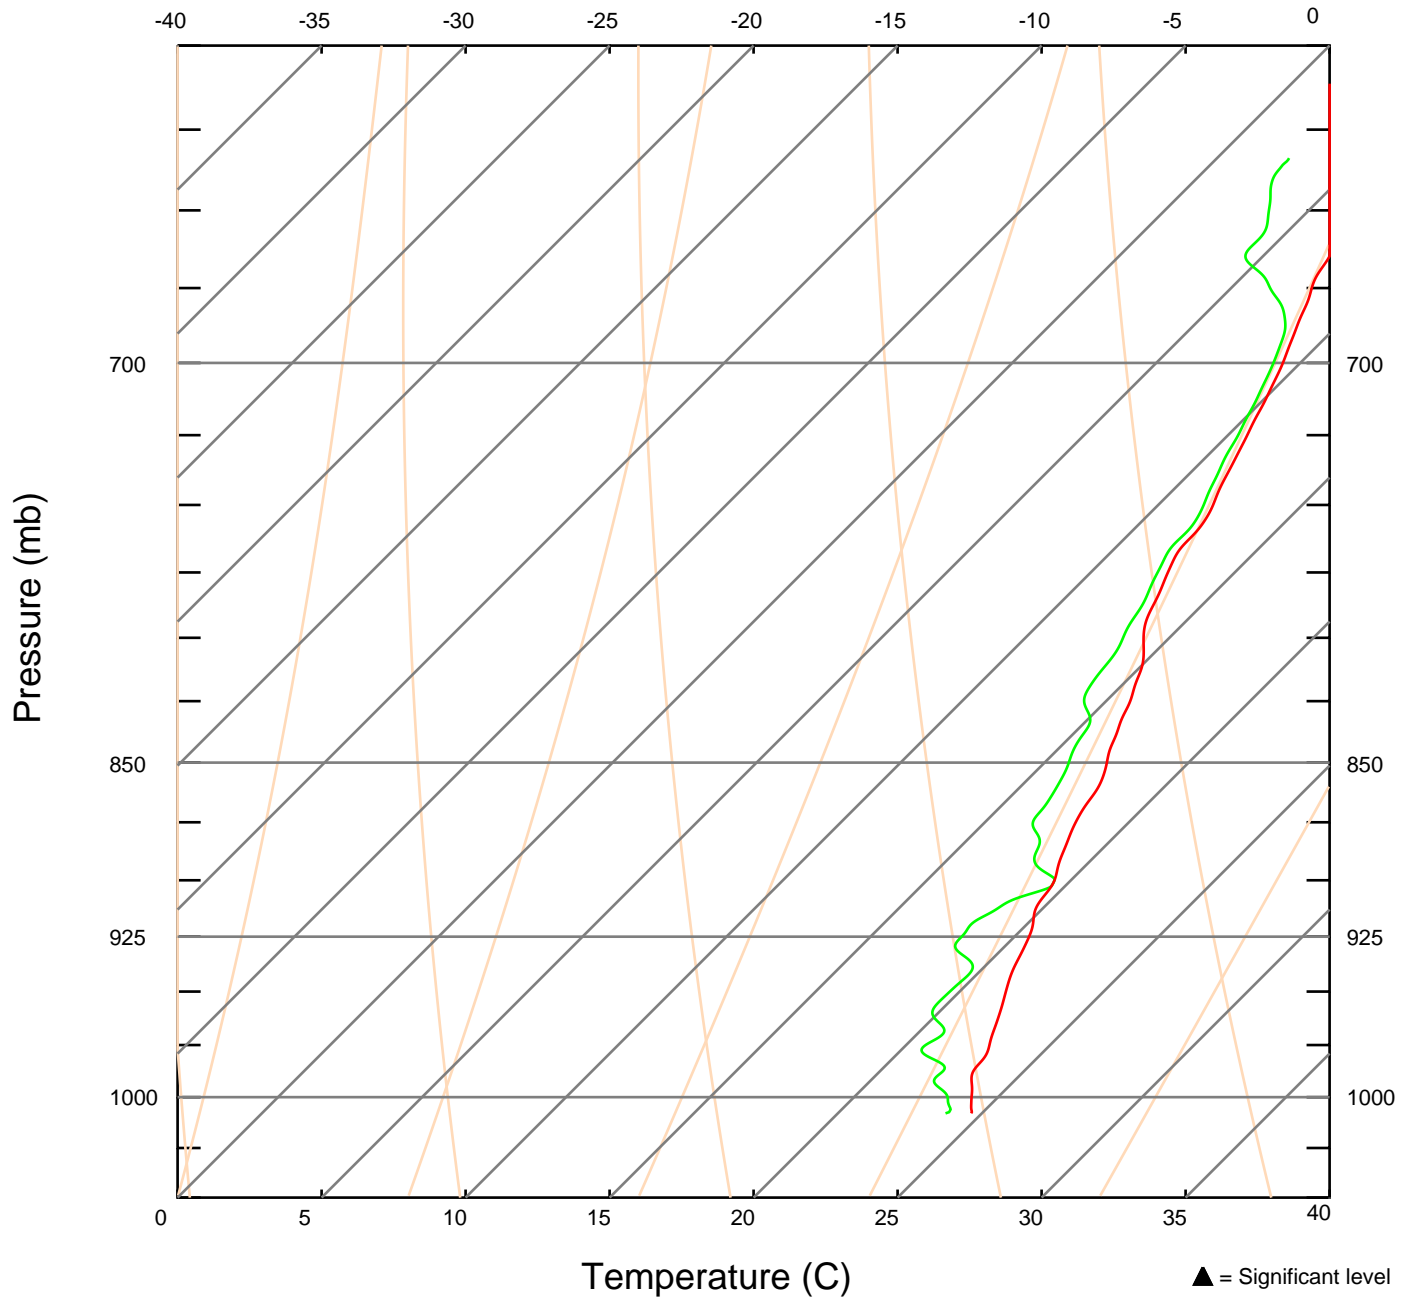

9.52 N 86.95 W

SKEW-T LOG-P DIAGRAM
Sonde ID: 042815230

073905 UTC 16 JUL 2005
9.57 N 87.08 W

SKEW-T LOG-P DIAGRAM
Sonde ID: 043625182

075130 UTC 16 JUL 2005
8.75 N 87.37 W

SKEW-T LOG-P DIAGRAM
Sonde ID: 043625175

080336 UTC 16 JUL 2005
7.98 N 87.74 W

SKEW-T LOG-P DIAGRAM

Sonde ID: 043625177

081914 UTC 16 JUL 2005

6.97 N 88.24 W

SKEW-T LOG-P DIAGRAM
Sonde ID: 043615117

083507 UTC 16 JUL 2005
5.98 N 88.75 W

▲ = Significant level

SKEW-T LOG-P DIAGRAM

084218 UTC 16 JUL 2005

Sonde ID: 043625156

5.97 N 89.24 W

▲ = Significant level

SKEW-T LOG-P DIAGRAM

085828 UTC 16 JUL 2005

Sonde ID: 043615114

7.10 N 89.78 W

SKEW-T LOG-P DIAGRAM

Sonde ID: 043625176

090903 UTC 16 JUL 2005

7.83 N 90.15 W

▲ = Significant level

SKEW-T LOG-P DIAGRAM
Sonde ID: 043625178

092242 UTC 16 JUL 2005
8.75 N 90.60 W