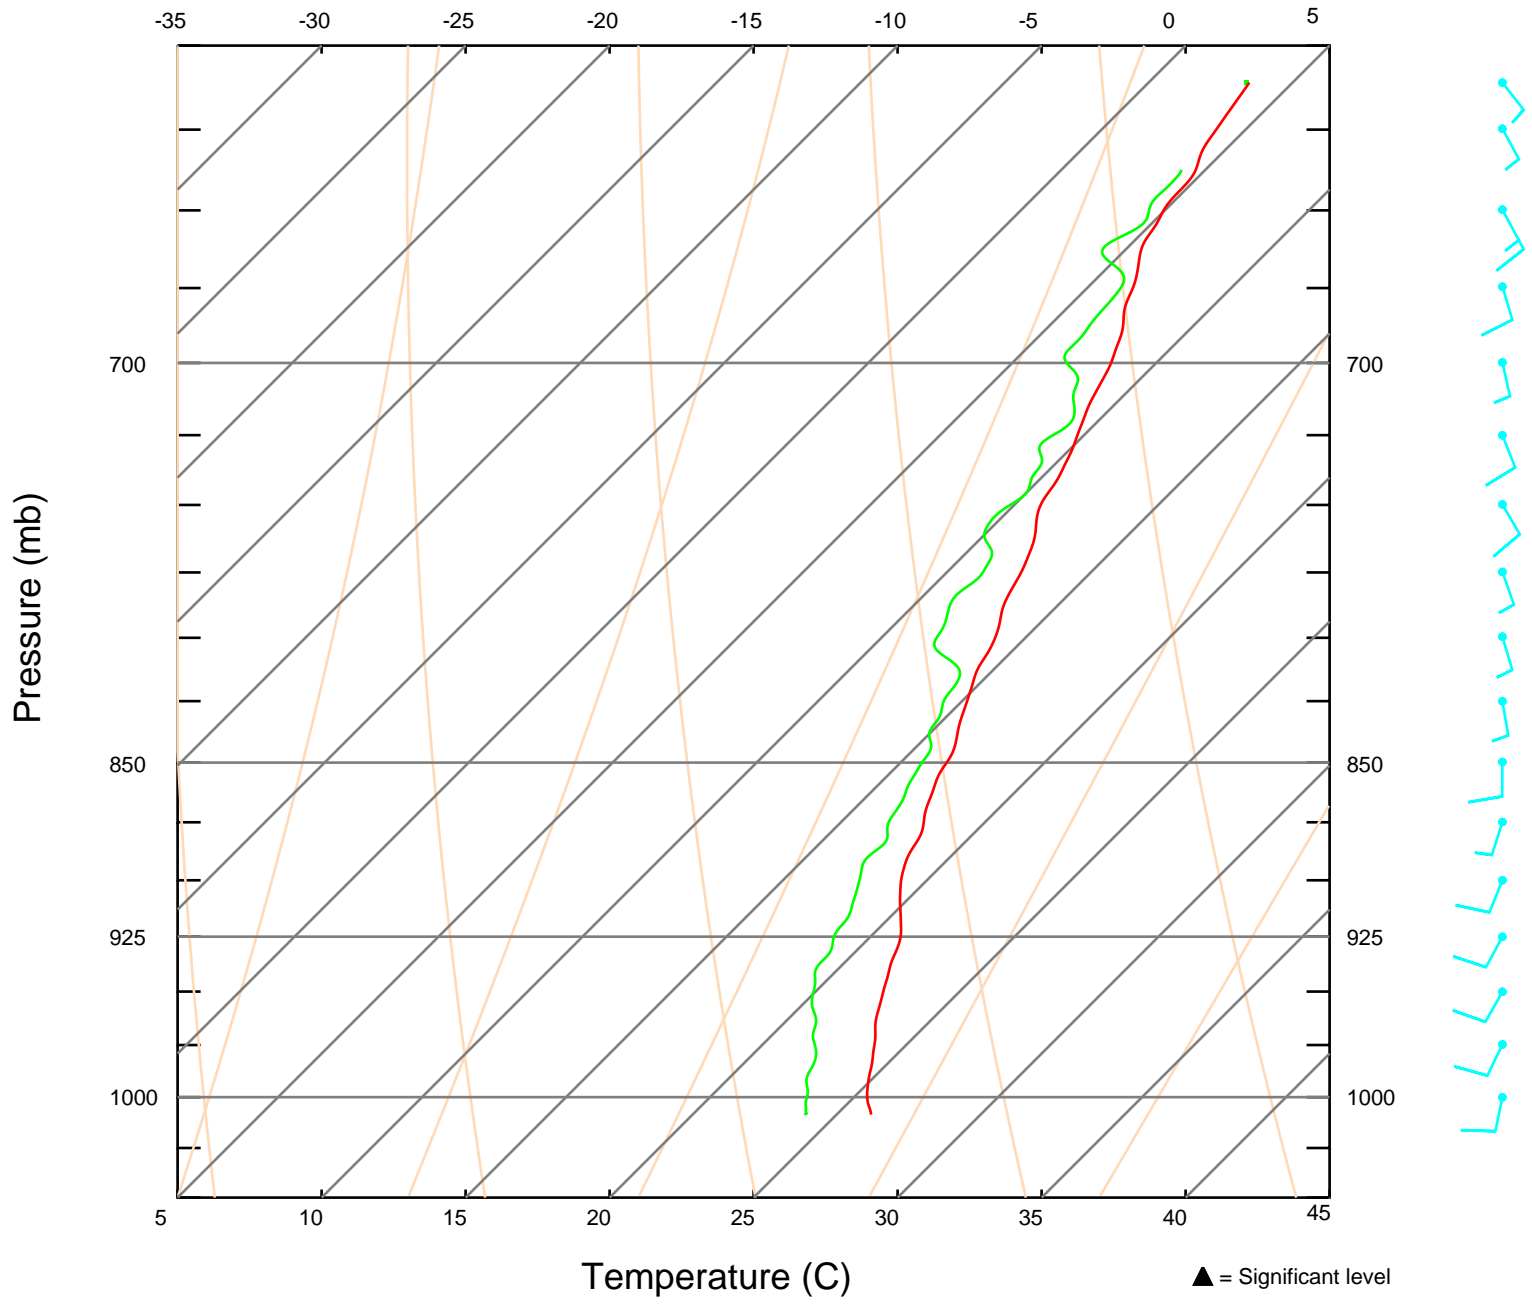

SKEW-T LOG-P DIAGRAM
Sonde ID: 042815059

054525 UTC 16 JUL 2005
8.97 N 84.99 W

SKEW-T LOG-P DIAGRAM

Sonde ID: 042715347

060025 UTC 16 JUL 2005

7.98 N 84.98 W

SKEW-T LOG-P DIAGRAM

Sonde ID: 042825048

063613 UTC 16 JUL 2005

5.48 N 85.00 W

▲ = Significant level

SKEW-T LOG-P DIAGRAM
Sonde ID: 043625183

065542 UTC 16 JUL 2005
6.72 N 85.59 W

SKEW-T LOG-P DIAGRAM
Sonde ID: 043625140

070732 UTC 16 JUL 2005
7.52 N 85.99 W

SKEW-T LOG-P DIAGRAM
Sonde ID: 043615122

071712 UTC 16 JUL 2005
8.18 N 86.32 W

SKEW-T LOG-P DIAGRAM
Sonde ID: 042715027

072657 UTC 16 JUL 2005
8.83 N 86.65 W

SKEW-T LOG-P DIAGRAM

073632 UTC 16 JUL 2005

Sonde ID: 040925273