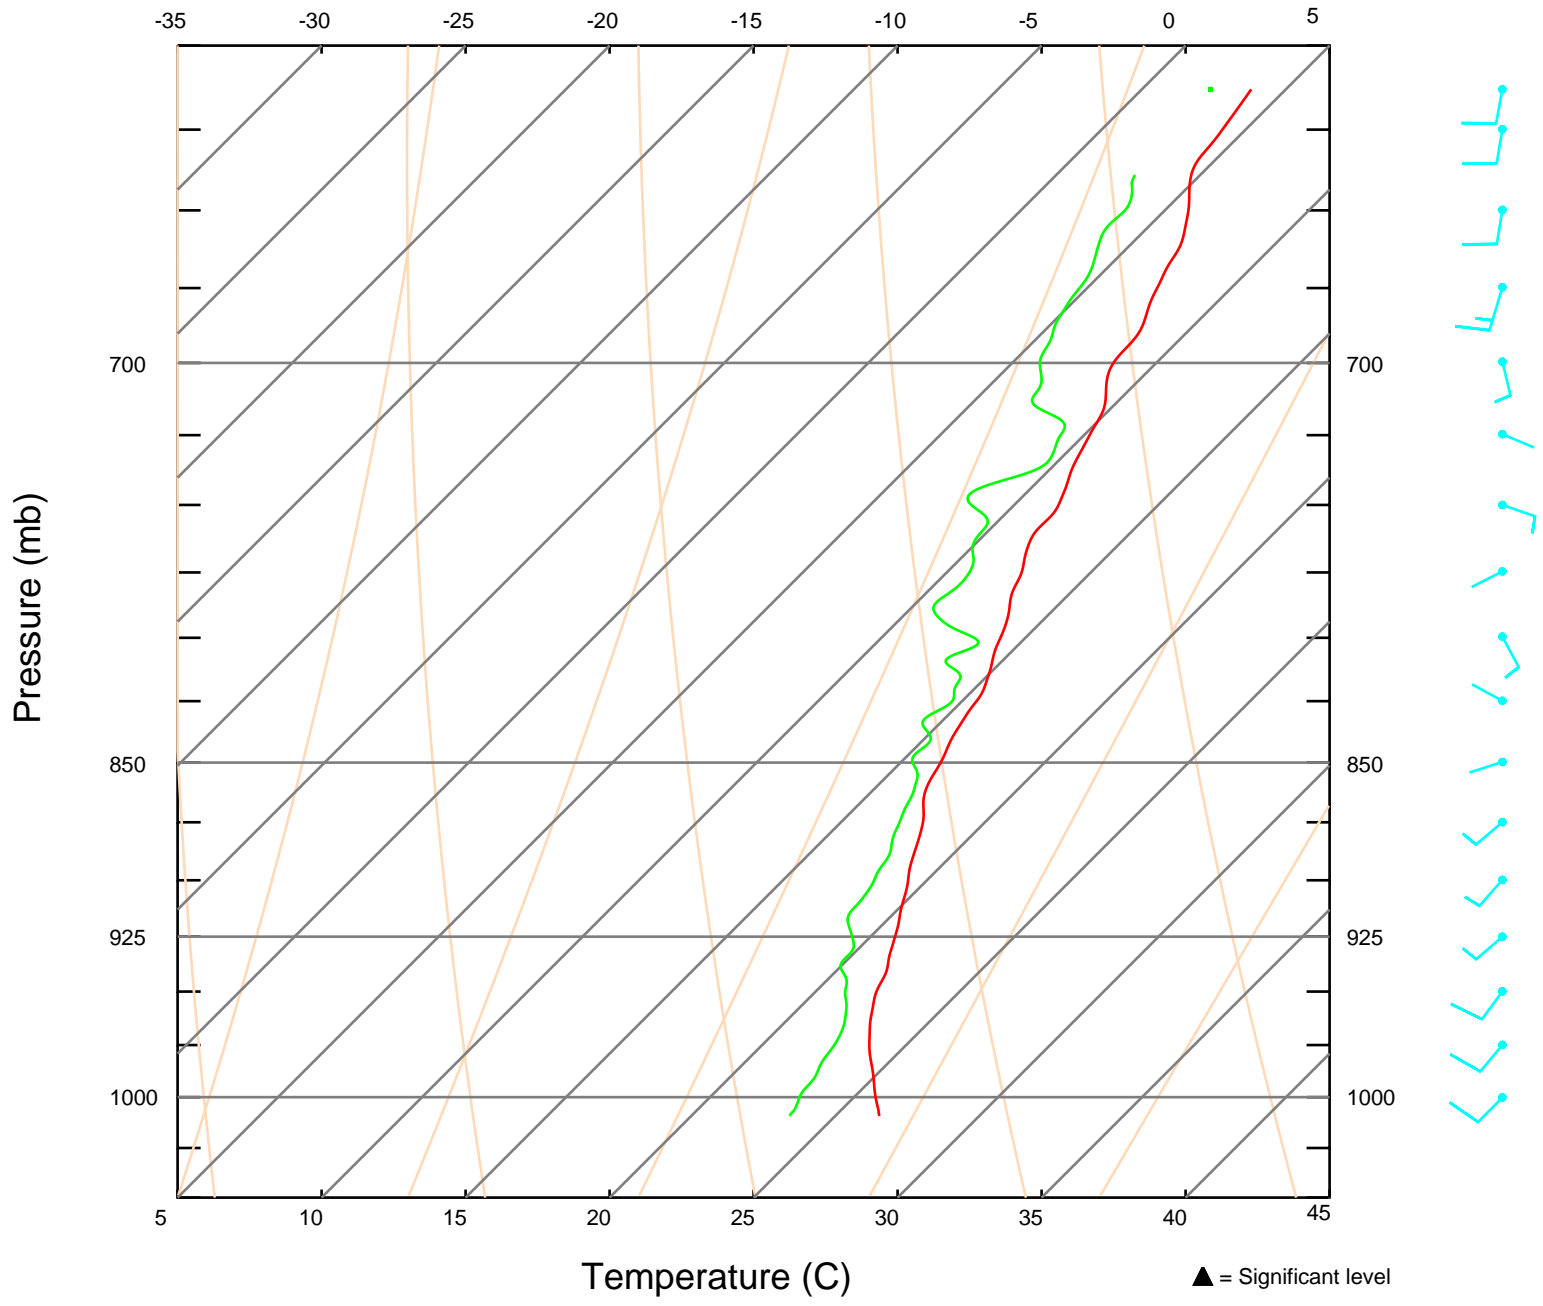

SKEW-T LOG-P DIAGRAM
Sonde ID: 042815059

054525 UTC 16 JUL 2005
8.97 N 84.99 W

SKEW-T LOG-P DIAGRAM

Sonde ID: 042715347

060025 UTC 16 JUL 2005

7.98 N 84.98 W

SKEW-T LOG-P DIAGRAM

Sonde ID: 042825048

063613 UTC 16 JUL 2005

5.48 N 85.00 W

▲ = Significant level

SKEW-T LOG-P DIAGRAM
Sonde ID: 043625183

065542 UTC 16 JUL 2005
6.72 N 85.59 W

SKEW-T LOG-P DIAGRAM
Sonde ID: 043625140

070732 UTC 16 JUL 2005
7.52 N 85.99 W

SKEW-T LOG-P DIAGRAM
Sonde ID: 043615122

071712 UTC 16 JUL 2005
8.18 N 86.32 W

SKEW-T LOG-P DIAGRAM
Sonde ID: 042715027

072657 UTC 16 JUL 2005
8.83 N 86.65 W

SKEW-T LOG-P DIAGRAM

073632 UTC 16 JUL 2005

Sonde ID: 040925273