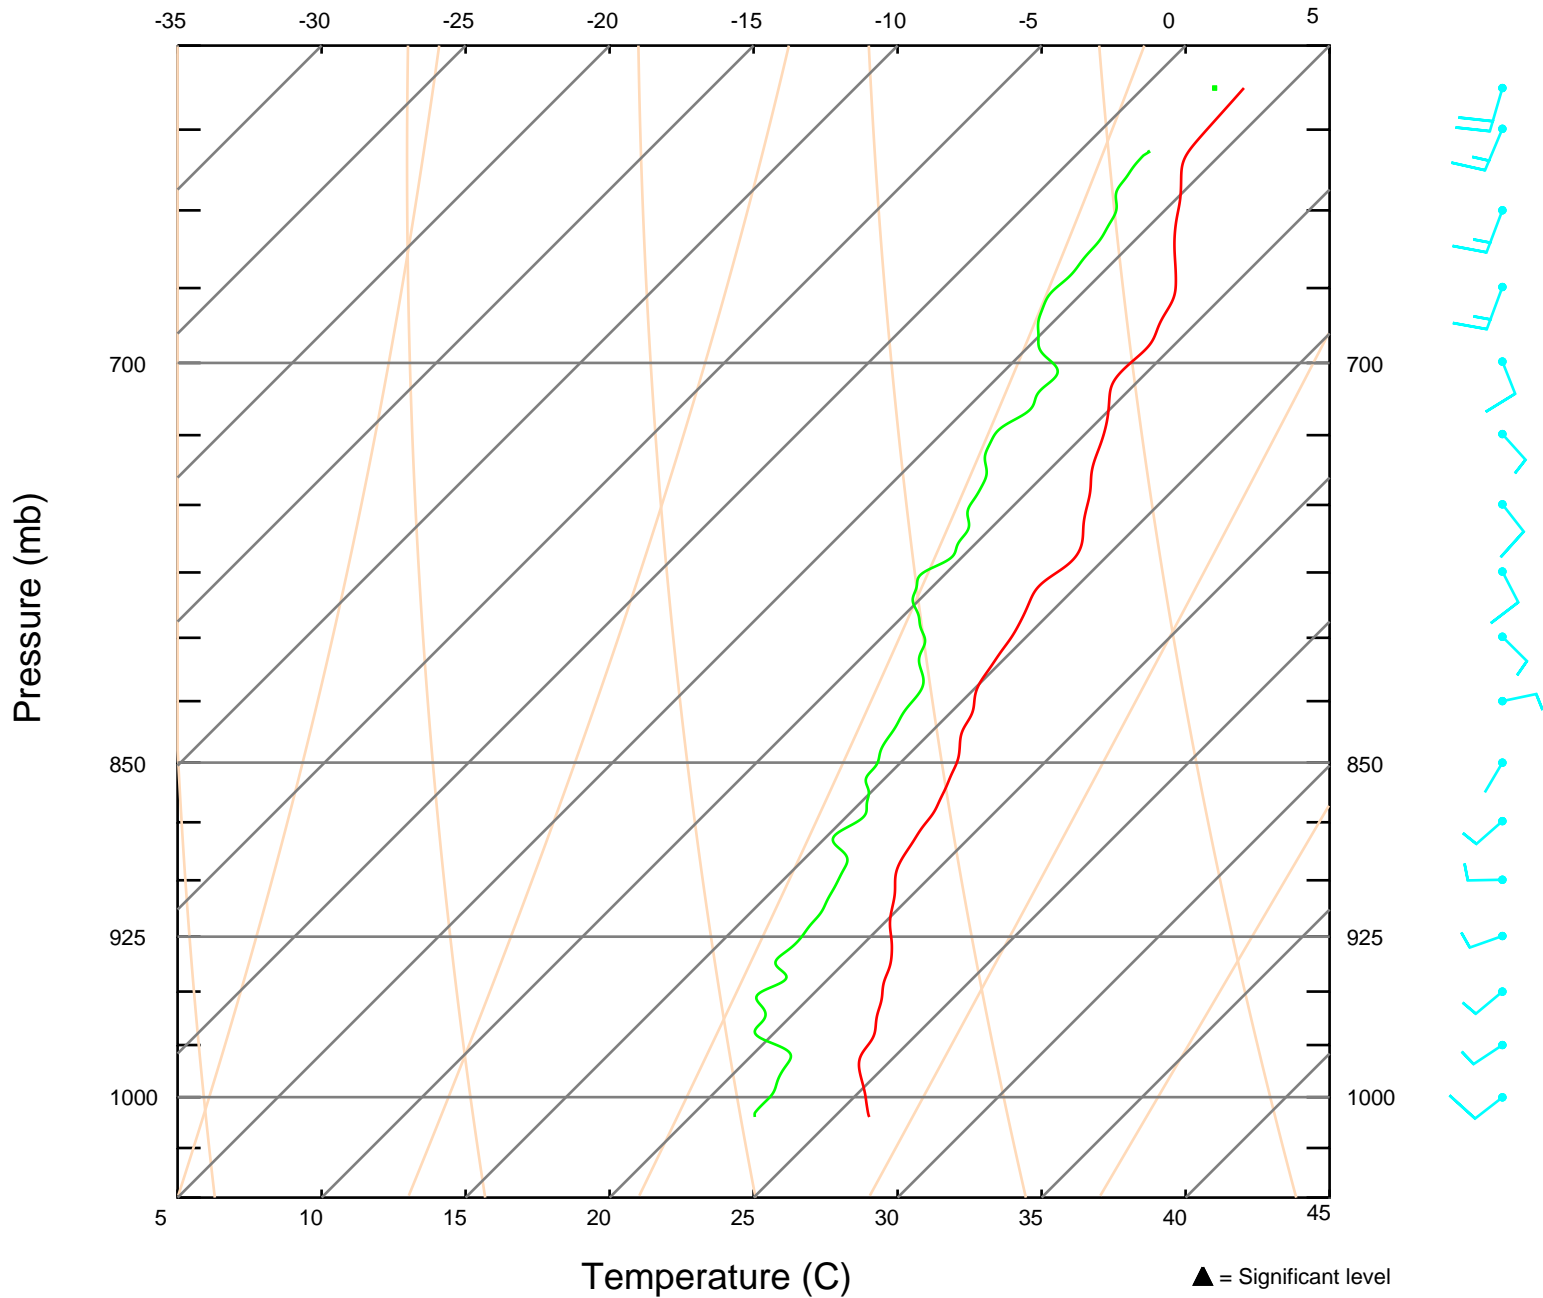

SKEW-T LOG-P DIAGRAM
Sonde ID: 042815059

054525 UTC 16 JUL 2005
8.97 N 84.99 W

SKEW-T LOG-P DIAGRAM

Sonde ID: 042715347

060025 UTC 16 JUL 2005

7.98 N 84.98 W

SKEW-T LOG-P DIAGRAM

Sonde ID: 042825048

063613 UTC 16 JUL 2005

5.48 N 85.00 W

▲ = Significant level

SKEW-T LOG-P DIAGRAM
Sonde ID: 043625183

065542 UTC 16 JUL 2005
6.72 N 85.59 W

SKEW-T LOG-P DIAGRAM
Sonde ID: 043625140

070732 UTC 16 JUL 2005
7.52 N 85.99 W

7.10 N 89.78 W

SKEW-T LOG-P DIAGRAM

Sonde ID: 043625176

090903 UTC 16 JUL 2005

7.83 N 90.15 W

▲ = Significant level

SKEW-T LOG-P DIAGRAM
Sonde ID: 043625178

092242 UTC 16 JUL 2005
8.75 N 90.60 W