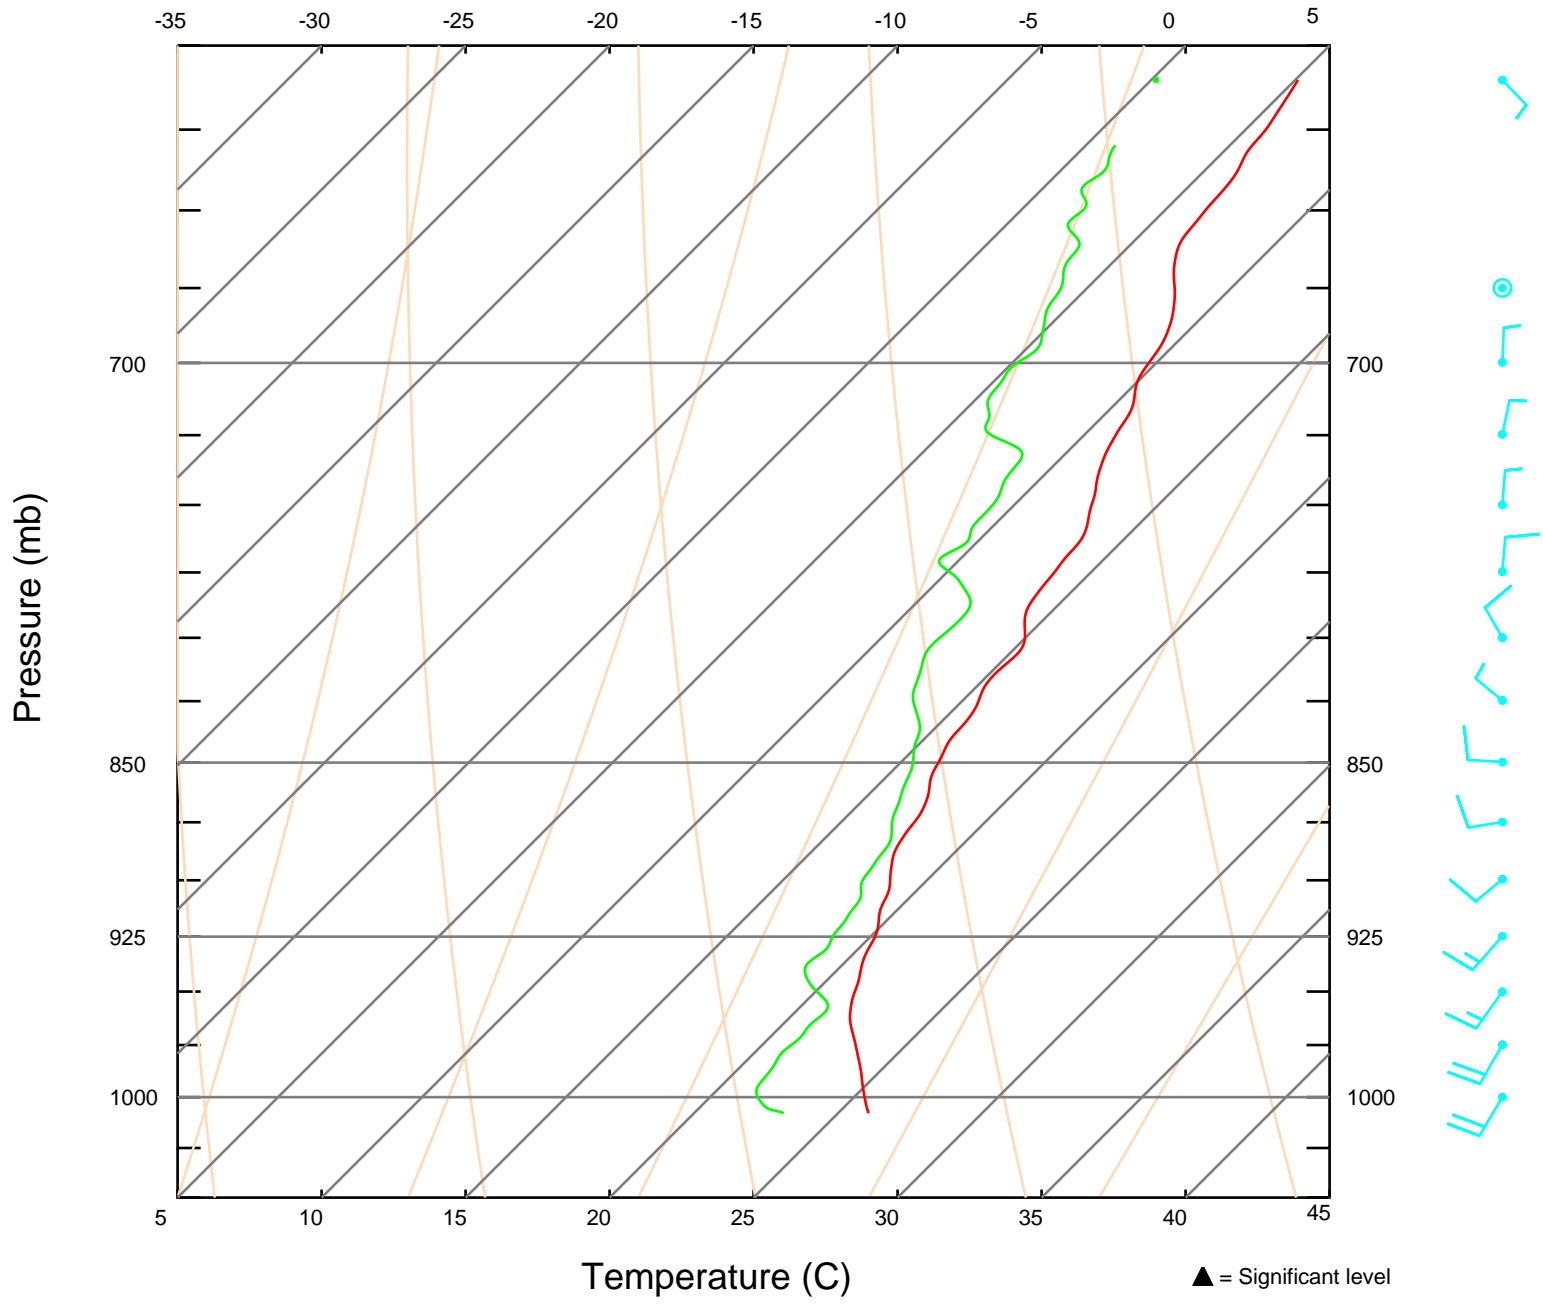

SKEW-T LOG-P DIAGRAM

Sonde ID: 043835025

093357 UTC 16 JUL 2005

9.52 N 90.99 W

▲ = Significant level

SKEW-T LOG-P DIAGRAM
Sonde ID: 042715164

095621 UTC 16 JUL 2005
7.98 N 91.01 W

SKEW-T LOG-P DIAGRAM
Sonde ID: 042815064

101017 UTC 16 JUL 2005
6.98 N 90.98 W

SKEW-T LOG-P DIAGRAM

Sonde ID: 043625149

102415 UTC 16 JUL 2005

5.98 N 91.01 W

SKEW-T LOG-P DIAGRAM
Sonde ID: 043835024

104142 UTC 16 JUL 2005
7.00 N 90.37 W

SKEW-T LOG-P DIAGRAM
Sonde ID: 043625133

105659 UTC 16 JUL 2005
8.02 N 89.79 W

SKEW-T LOG-P DIAGRAM

Sonde ID: 043625171

111004 UTC 16 JUL 2005

8.88 N 89.28 W

SKEW-T LOG-P DIAGRAM
Sonde ID: 043615113

111752 UTC 16 JUL 2005
9.40 N 89.00 W