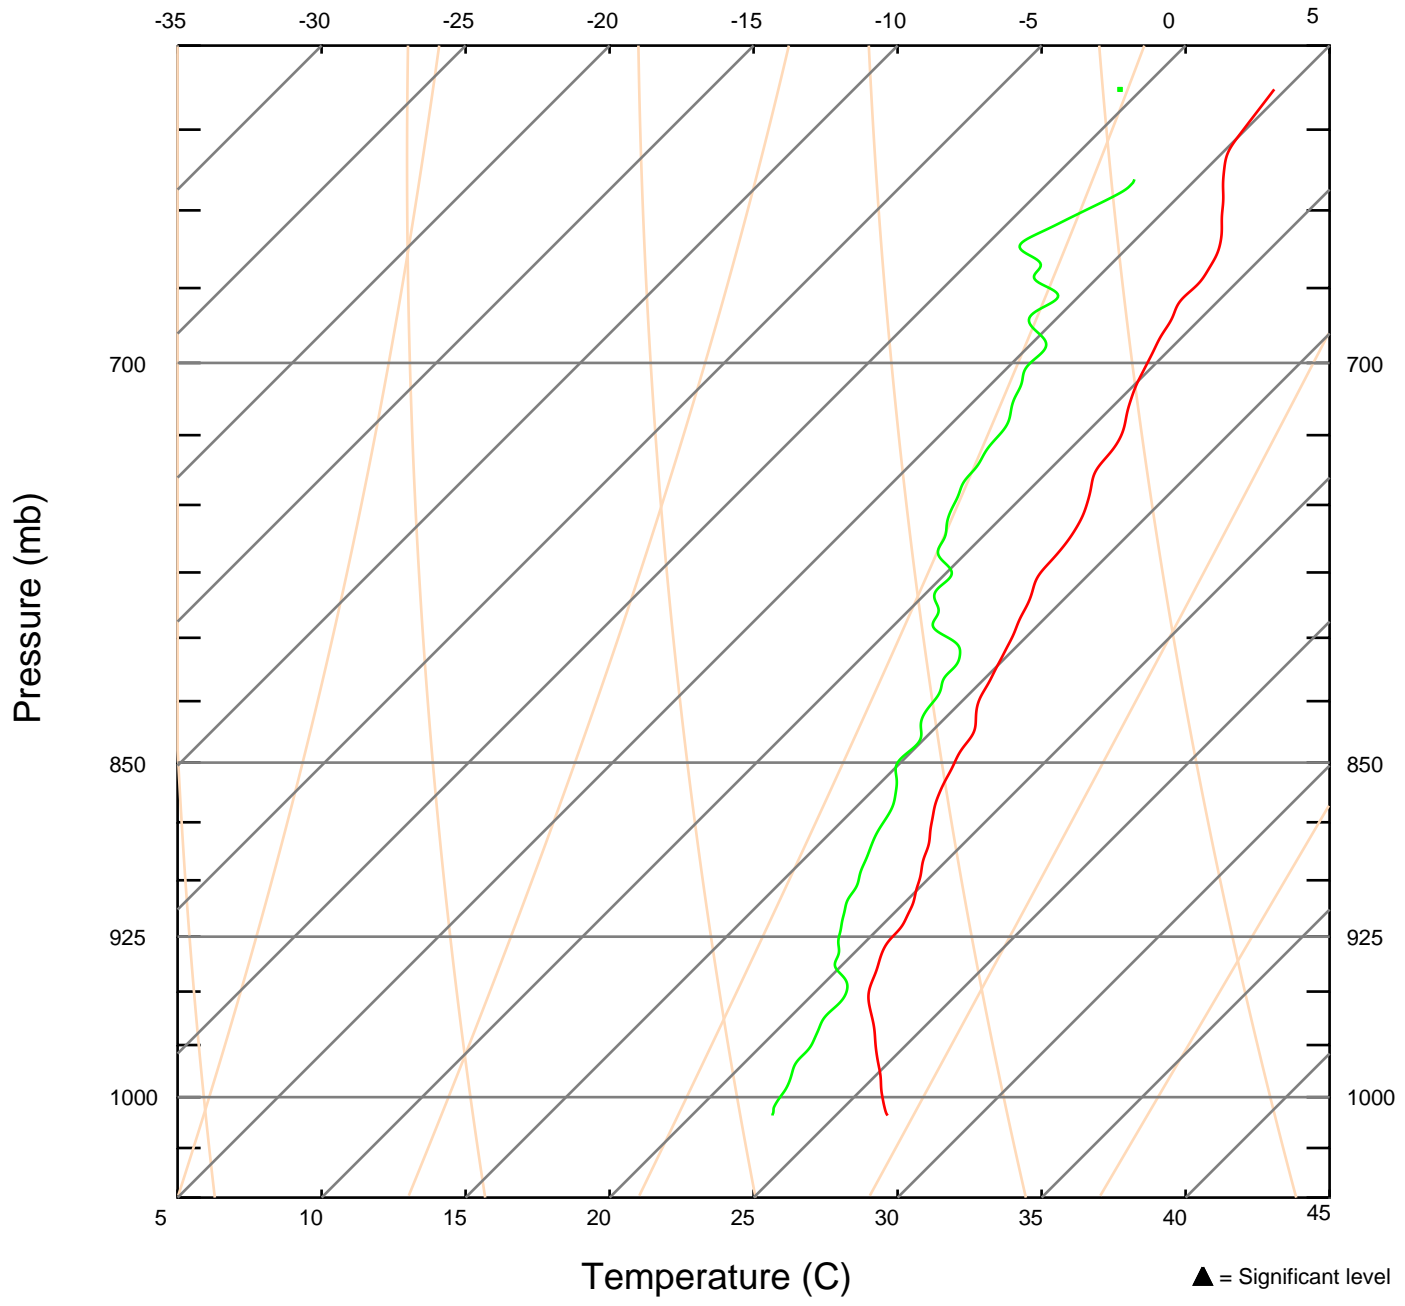

SKEW-T LOG-P DIAGRAM
Sonde ID: 042815059

054525 UTC 16 JUL 2005
8.97 N 84.99 W

SKEW-T LOG-P DIAGRAM

Sonde ID: 042715347

060025 UTC 16 JUL 2005

7.98 N 84.98 W

SKEW-T LOG-P DIAGRAM

Sonde ID: 042825048

063613 UTC 16 JUL 2005

5.48 N 85.00 W

▲ = Significant level

SKEW-T LOG-P DIAGRAM
Sonde ID: 043625183

065542 UTC 16 JUL 2005
6.72 N 85.59 W

SKEW-T LOG-P DIAGRAM
Sonde ID: 043625140

070732 UTC 16 JUL 2005
7.52 N 85.99 W

SKEW-T LOG-P DIAGRAM
Sonde ID: 043615122

071712 UTC 16 JUL 2005
8.18 N 86.32 W

SKEW-T LOG-P DIAGRAM
Sonde ID: 042715027

072657 UTC 16 JUL 2005
8.83 N 86.65 W

SKEW-T LOG-P DIAGRAM

073632 UTC 16 JUL 2005

Sonde ID: 040925273