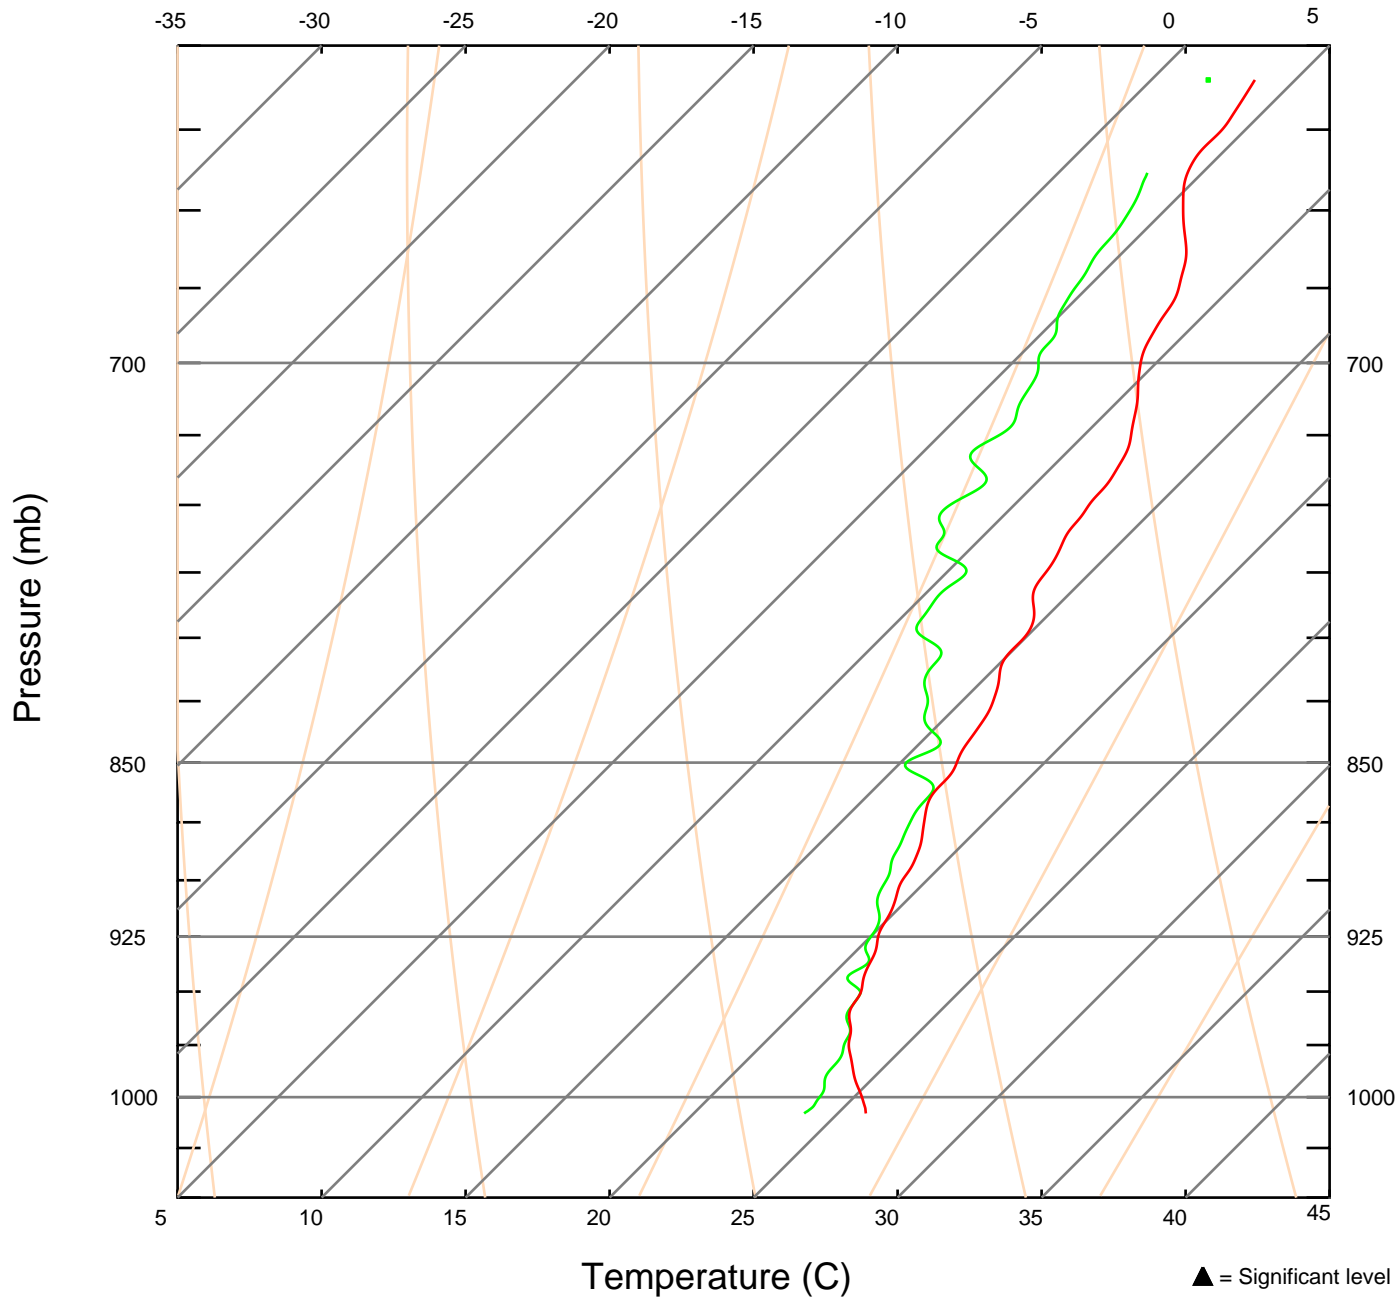

SKEW-T LOG-P DIAGRAM

084218 UTC 16 JUL 2005

Sonde ID: 043625156

5.97 N 89.24 W

▲ = Significant level

SKEW-T LOG-P DIAGRAM

085828 UTC 16 JUL 2005

Sonde ID: 043615114

7.10 N 89.78 W

SKEW-T LOG-P DIAGRAM

Sonde ID: 043625176

090903 UTC 16 JUL 2005

7.83 N 90.15 W

▲ = Significant level

SKEW-T LOG-P DIAGRAM
Sonde ID: 043625178

092242 UTC 16 JUL 2005
8.75 N 90.60 W