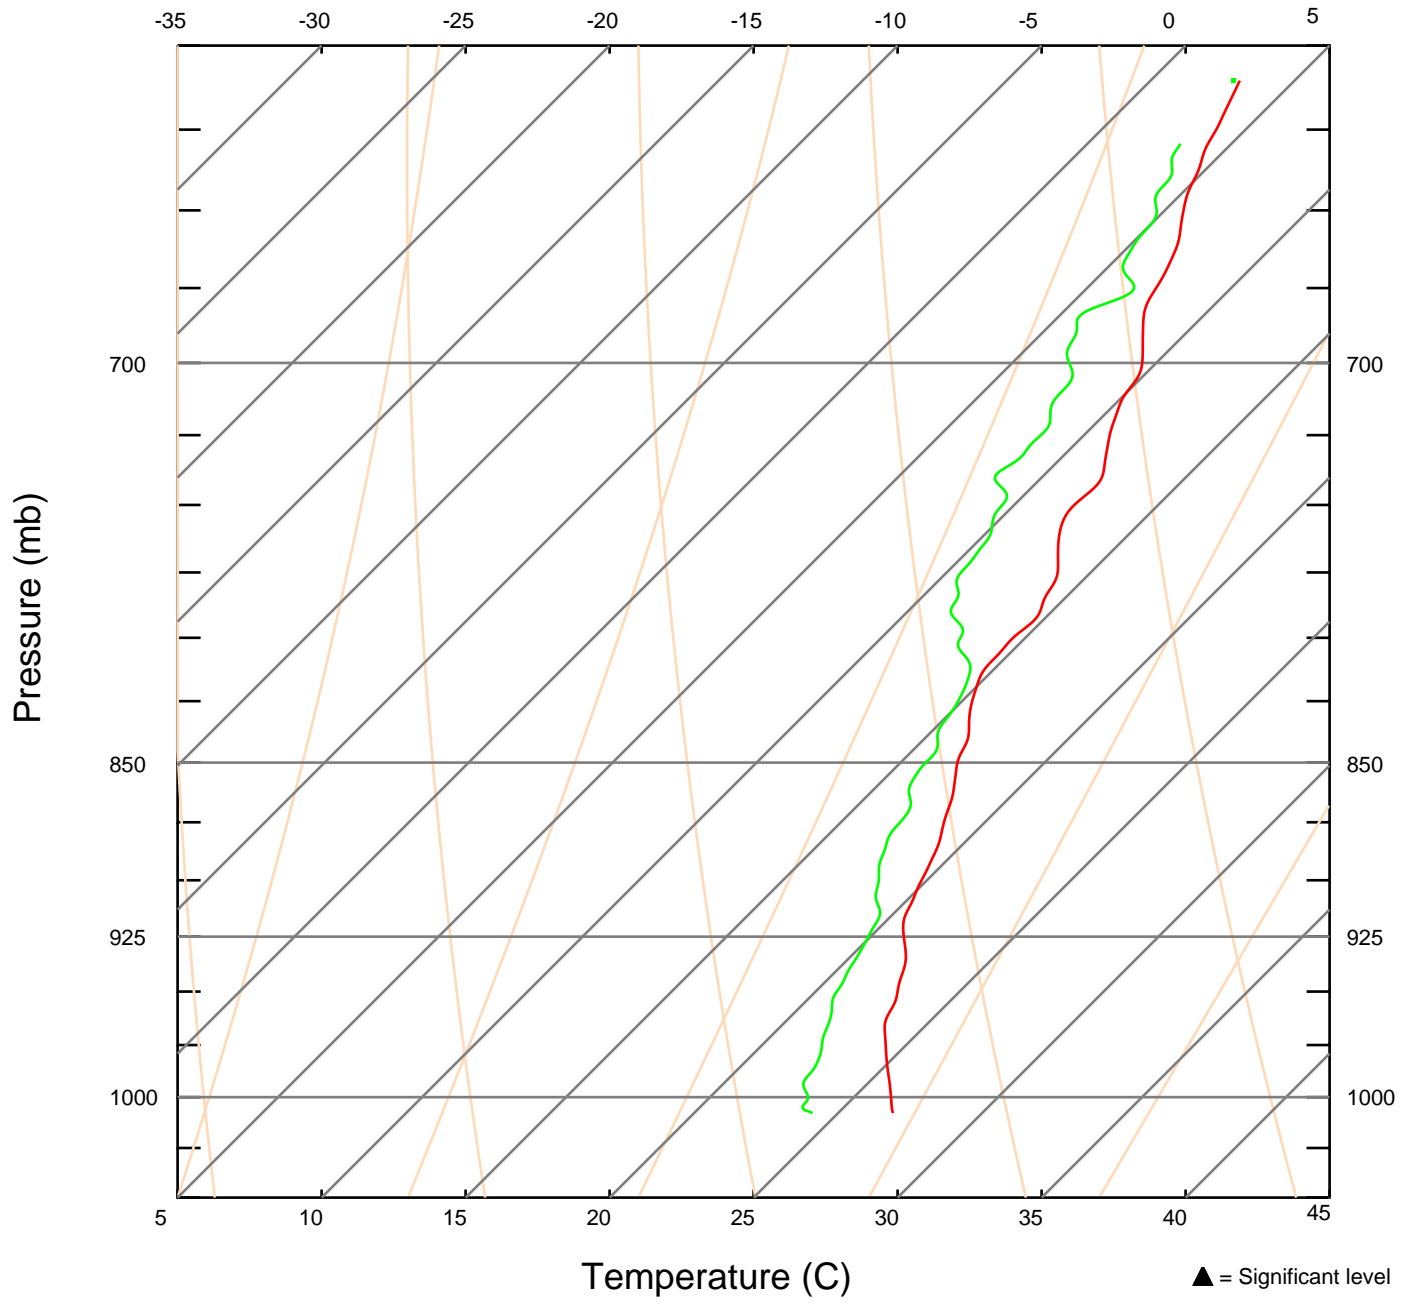

SKEW-T LOG-P DIAGRAM

084218 UTC 16 JUL 2005

Sonde ID: 043625156

5.97 N 89.24 W

▲ = Significant level

SKEW-T LOG-P DIAGRAM

085828 UTC 16 JUL 2005

Sonde ID: 043615114

7.10 N 89.78 W

SKEW-T LOG-P DIAGRAM

Sonde ID: 043625176

090903 UTC 16 JUL 2005

7.83 N 90.15 W

▲ = Significant level

SKEW-T LOG-P DIAGRAM
Sonde ID: 043625178

092242 UTC 16 JUL 2005
8.75 N 90.60 W

SKEW-T LOG-P DIAGRAM

Sonde ID: 043835025

093357 UTC 16 JUL 2005

9.52 N 90.99 W

▲ = Significant level

SKEW-T LOG-P DIAGRAM
Sonde ID: 042715164

095621 UTC 16 JUL 2005
7.98 N 91.01 W

SKEW-T LOG-P DIAGRAM
Sonde ID: 042815064