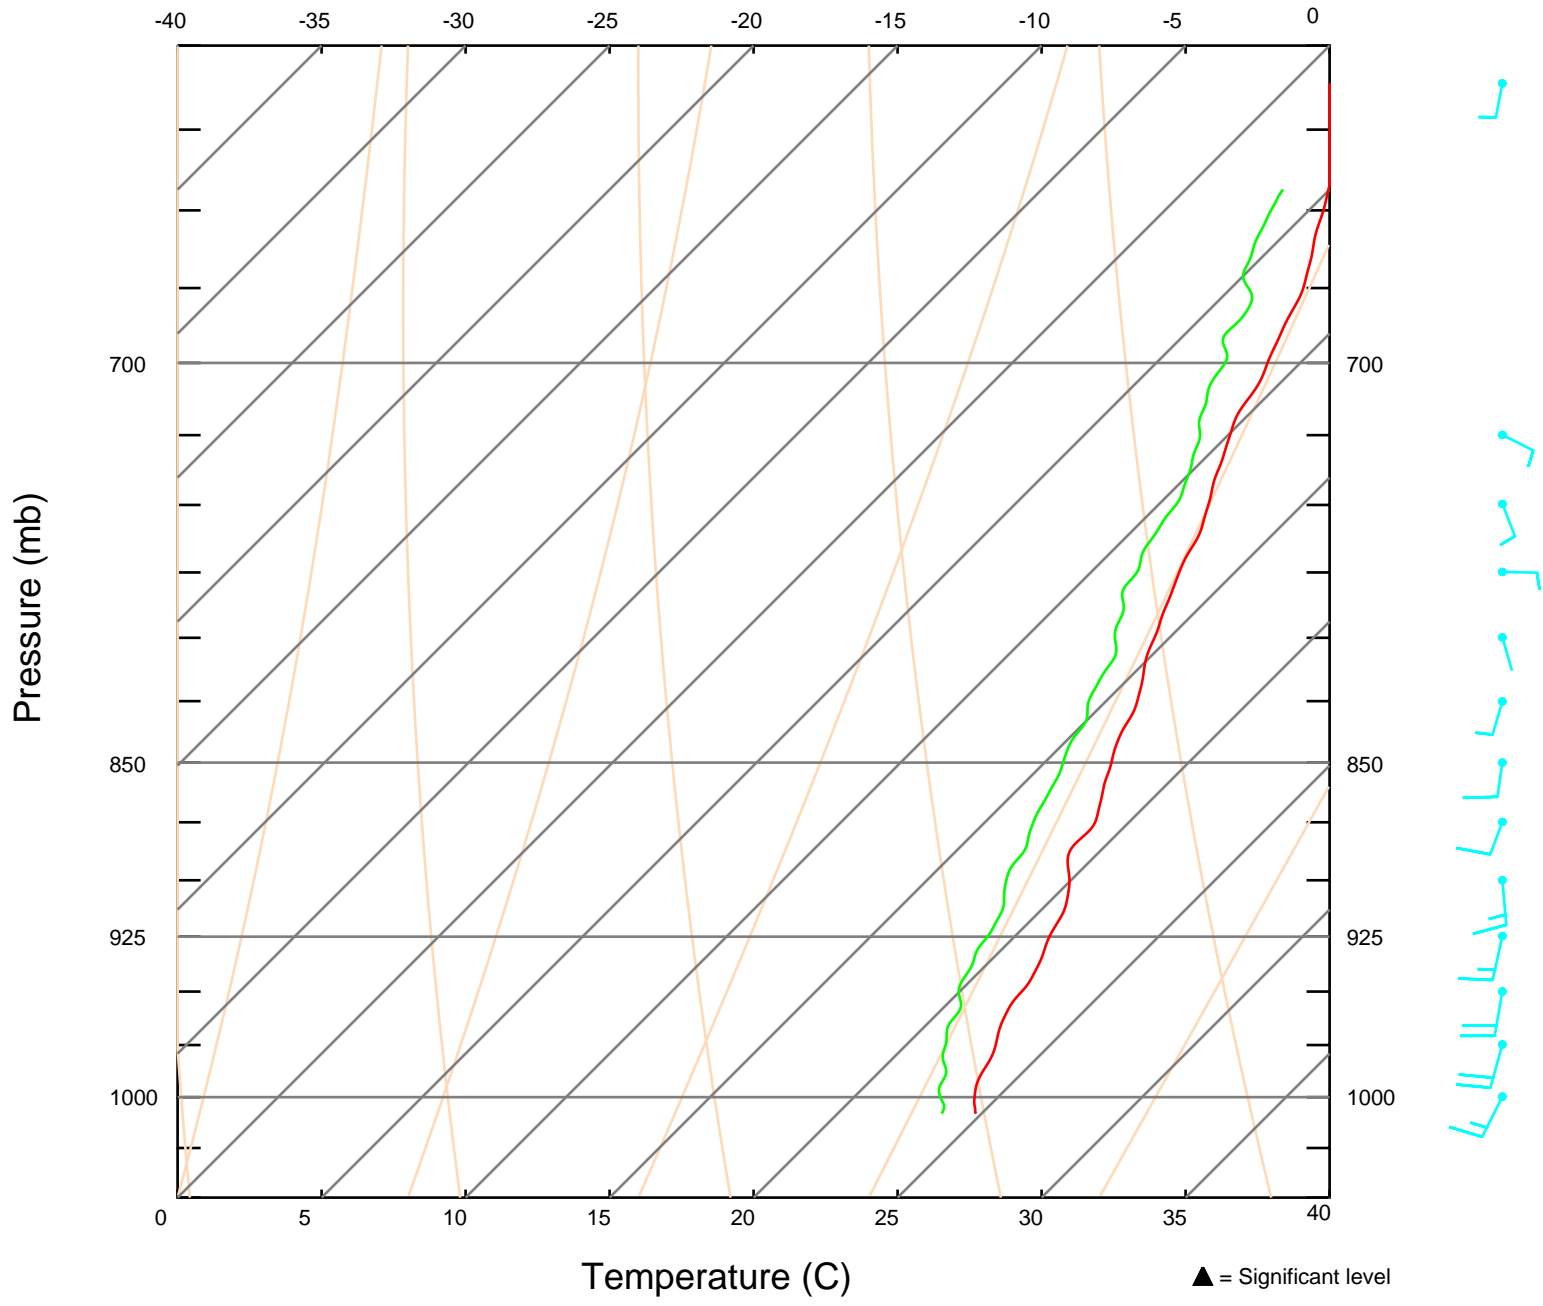

SKEW-T LOG-P DIAGRAM

073632 UTC 16 JUL 2005

Sonde ID: 040925273

9.52 N 86.95 W