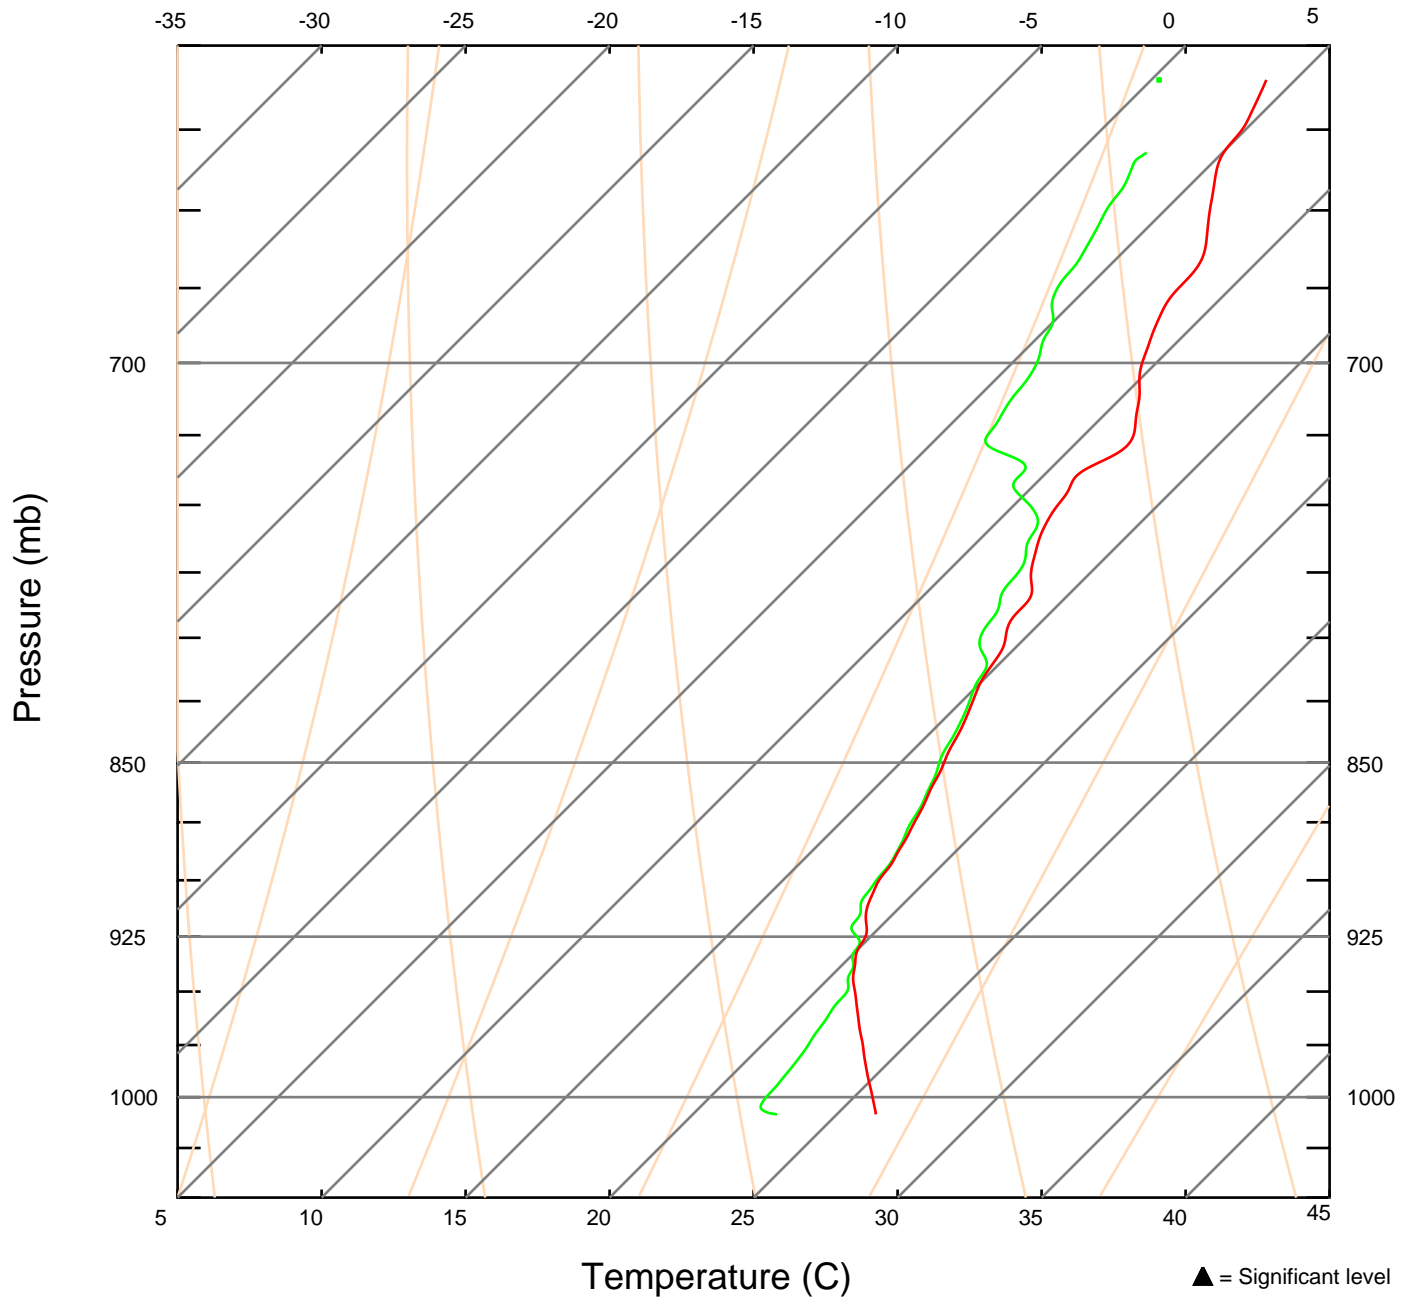

080336 UTC 16 JUL 2005
7.98 N 87.74 W

SKEW-T LOG-P DIAGRAM

Sonde ID: 043625177

081914 UTC 16 JUL 2005

6.97 N 88.24 W

SKEW-T LOG-P DIAGRAM
Sonde ID: 043615117

083507 UTC 16 JUL 2005
5.98 N 88.75 W

▲ = Significant level

SKEW-T LOG-P DIAGRAM

084218 UTC 16 JUL 2005

Sonde ID: 043625156

5.97 N 89.24 W

▲ = Significant level

SKEW-T LOG-P DIAGRAM

085828 UTC 16 JUL 2005

Sonde ID: 043615114

7.10 N 89.78 W

SKEW-T LOG-P DIAGRAM

Sonde ID: 043625176

090903 UTC 16 JUL 2005

7.83 N 90.15 W

▲ = Significant level

SKEW-T LOG-P DIAGRAM
Sonde ID: 043625178

092242 UTC 16 JUL 2005
8.75 N 90.60 W