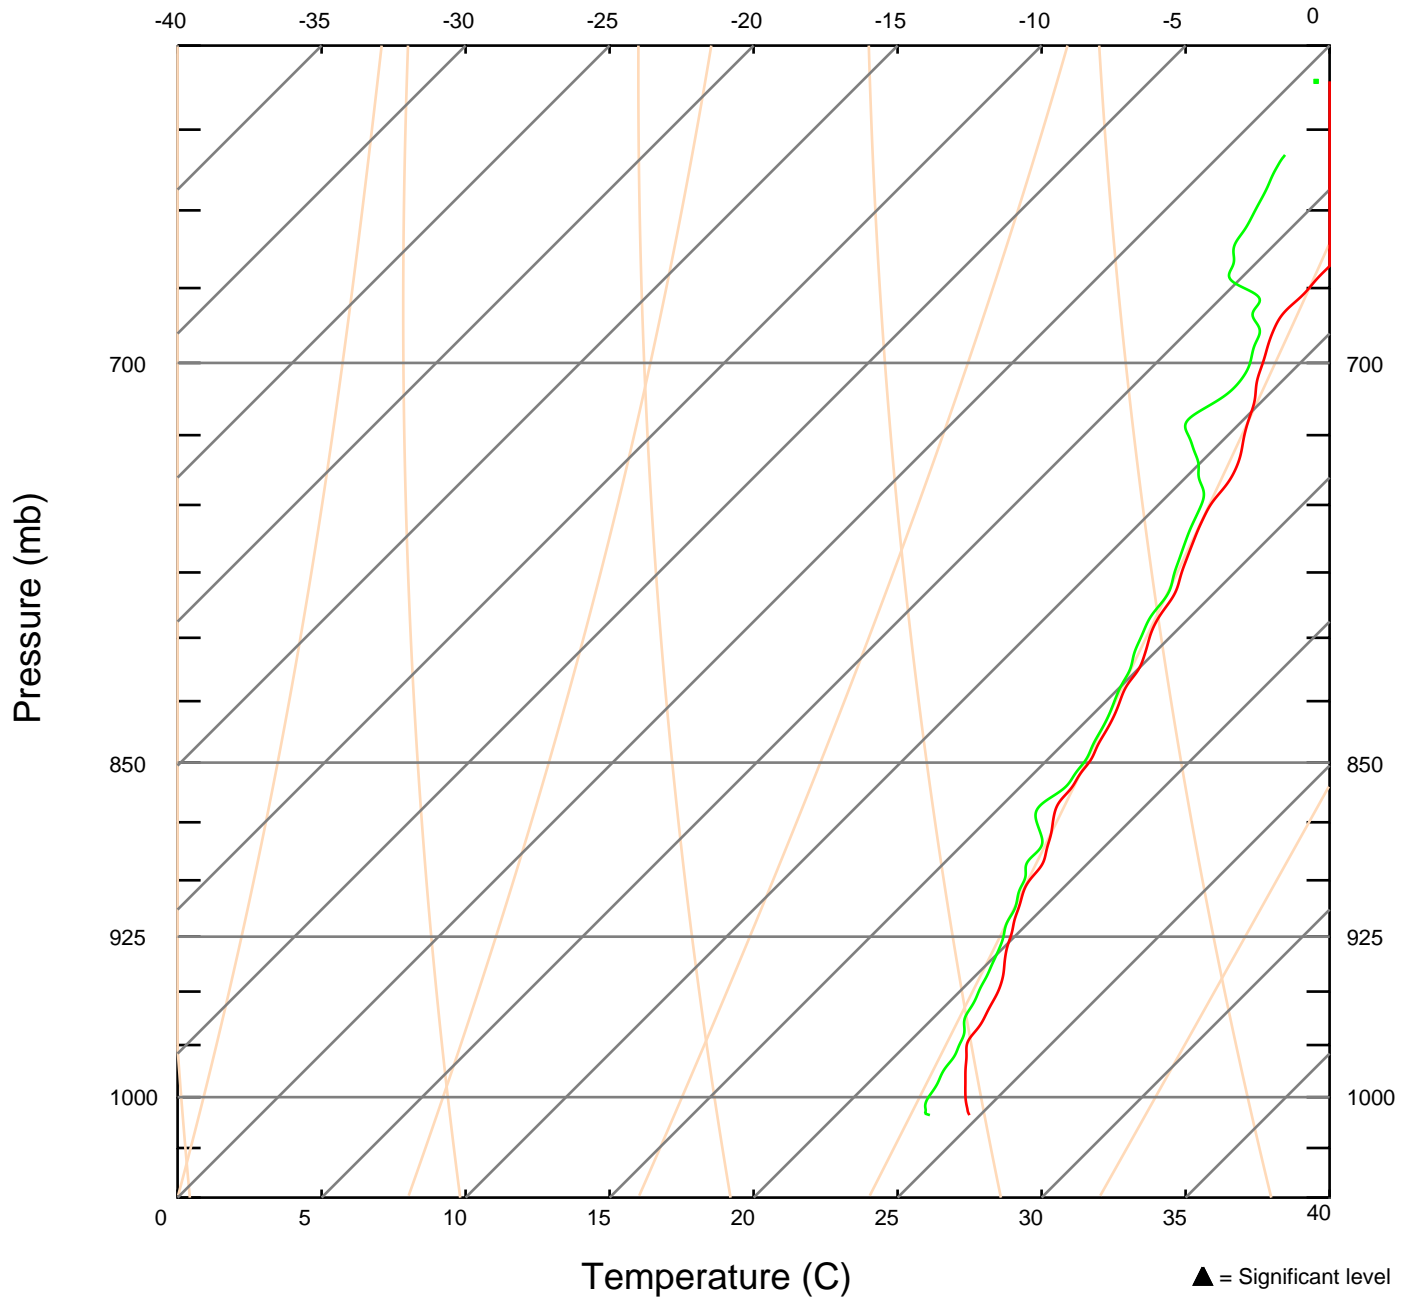

080336 UTC 16 JUL 2005
7.98 N 87.74 W

SKEW-T LOG-P DIAGRAM

Sonde ID: 043625177

081914 UTC 16 JUL 2005

6.97 N 88.24 W

SKEW-T LOG-P DIAGRAM
Sonde ID: 043615117

083507 UTC 16 JUL 2005
5.98 N 88.75 W

▲ = Significant level

SKEW-T LOG-P DIAGRAM

084218 UTC 16 JUL 2005

Sonde ID: 043625156

5.97 N 89.24 W

▲ = Significant level

SKEW-T LOG-P DIAGRAM

085828 UTC 16 JUL 2005

Sonde ID: 043615114

7.10 N 89.78 W

SKEW-T LOG-P DIAGRAM

Sonde ID: 043625176

090903 UTC 16 JUL 2005

7.83 N 90.15 W

▲ = Significant level

SKEW-T LOG-P DIAGRAM
Sonde ID: 043625178

092242 UTC 16 JUL 2005
8.75 N 90.60 W