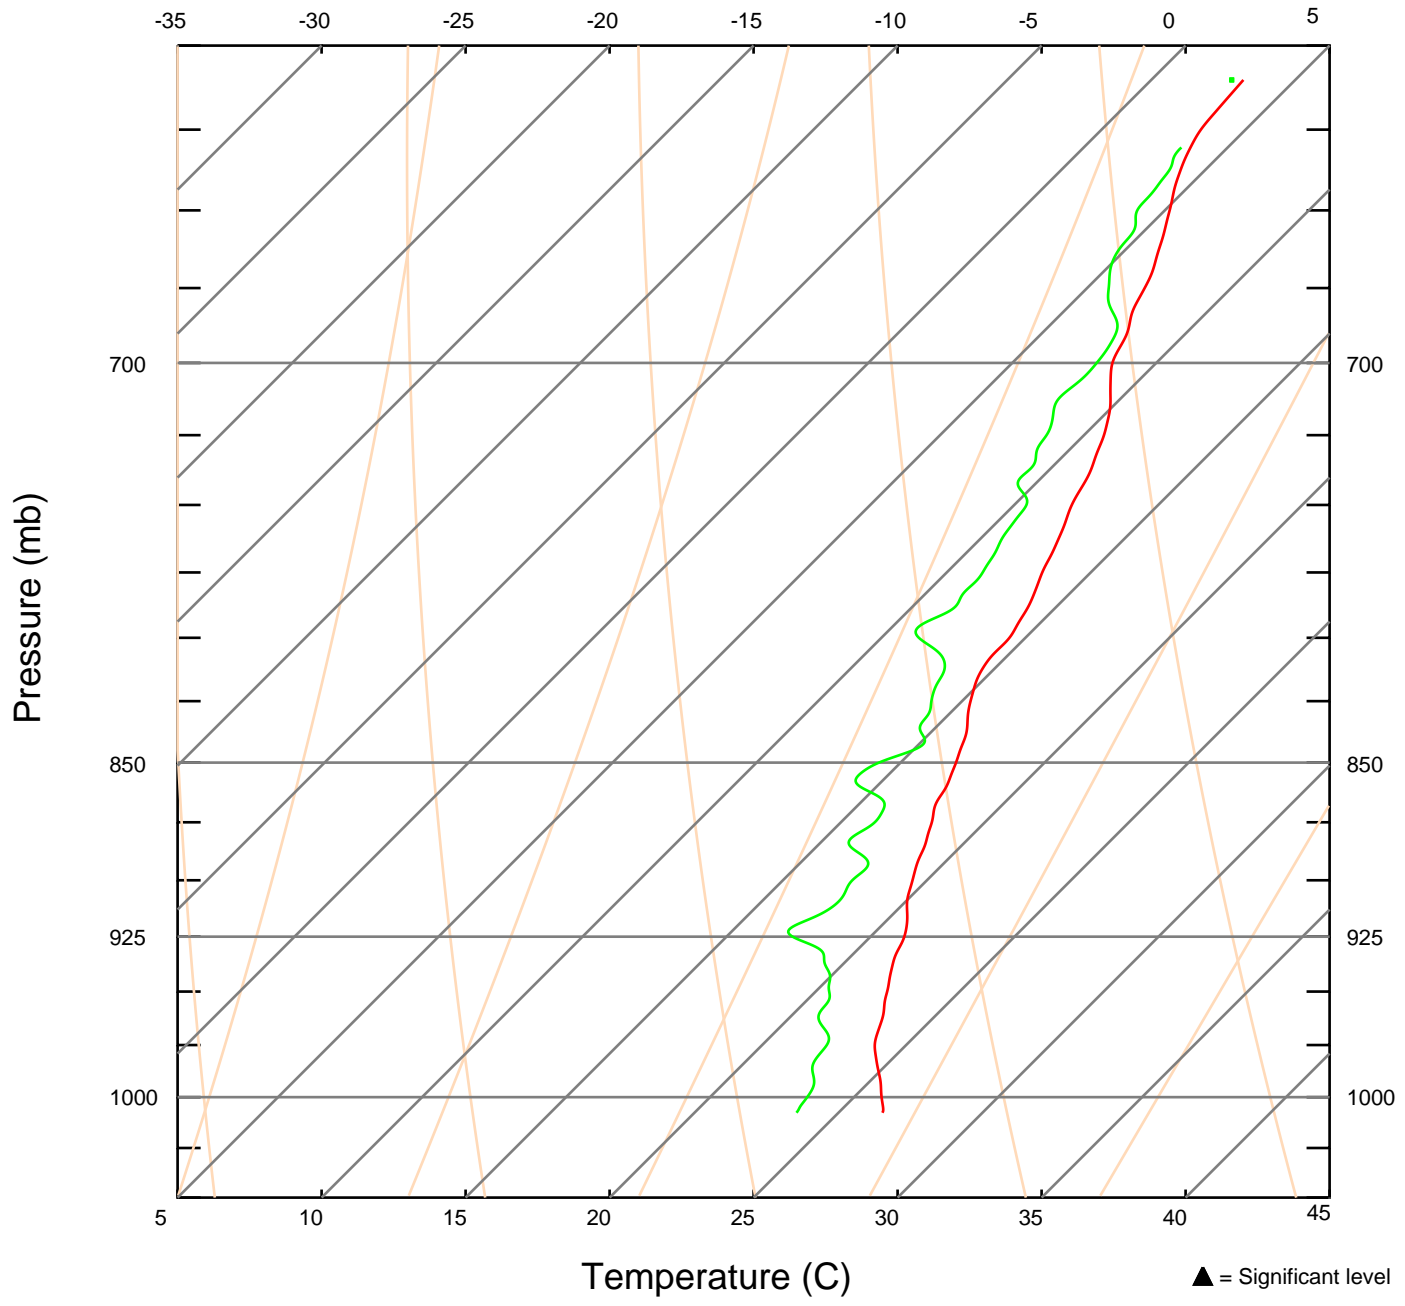

SKEW-T LOG-P DIAGRAM

084218 UTC 16 JUL 2005

Sonde ID: 043625156

5.97 N 89.24 W

▲ = Significant level

SKEW-T LOG-P DIAGRAM

085828 UTC 16 JUL 2005

Sonde ID: 043615114

7.10 N 89.78 W

SKEW-T LOG-P DIAGRAM

Sonde ID: 043625176

090903 UTC 16 JUL 2005

7.83 N 90.15 W

▲ = Significant level

SKEW-T LOG-P DIAGRAM
Sonde ID: 043625178

092242 UTC 16 JUL 2005
8.75 N 90.60 W

SKEW-T LOG-P DIAGRAM

Sonde ID: 043835025

093357 UTC 16 JUL 2005

9.52 N 90.99 W

▲ = Significant level

SKEW-T LOG-P DIAGRAM
Sonde ID: 042715164

095621 UTC 16 JUL 2005
7.98 N 91.01 W

SKEW-T LOG-P DIAGRAM
Sonde ID: 042815064