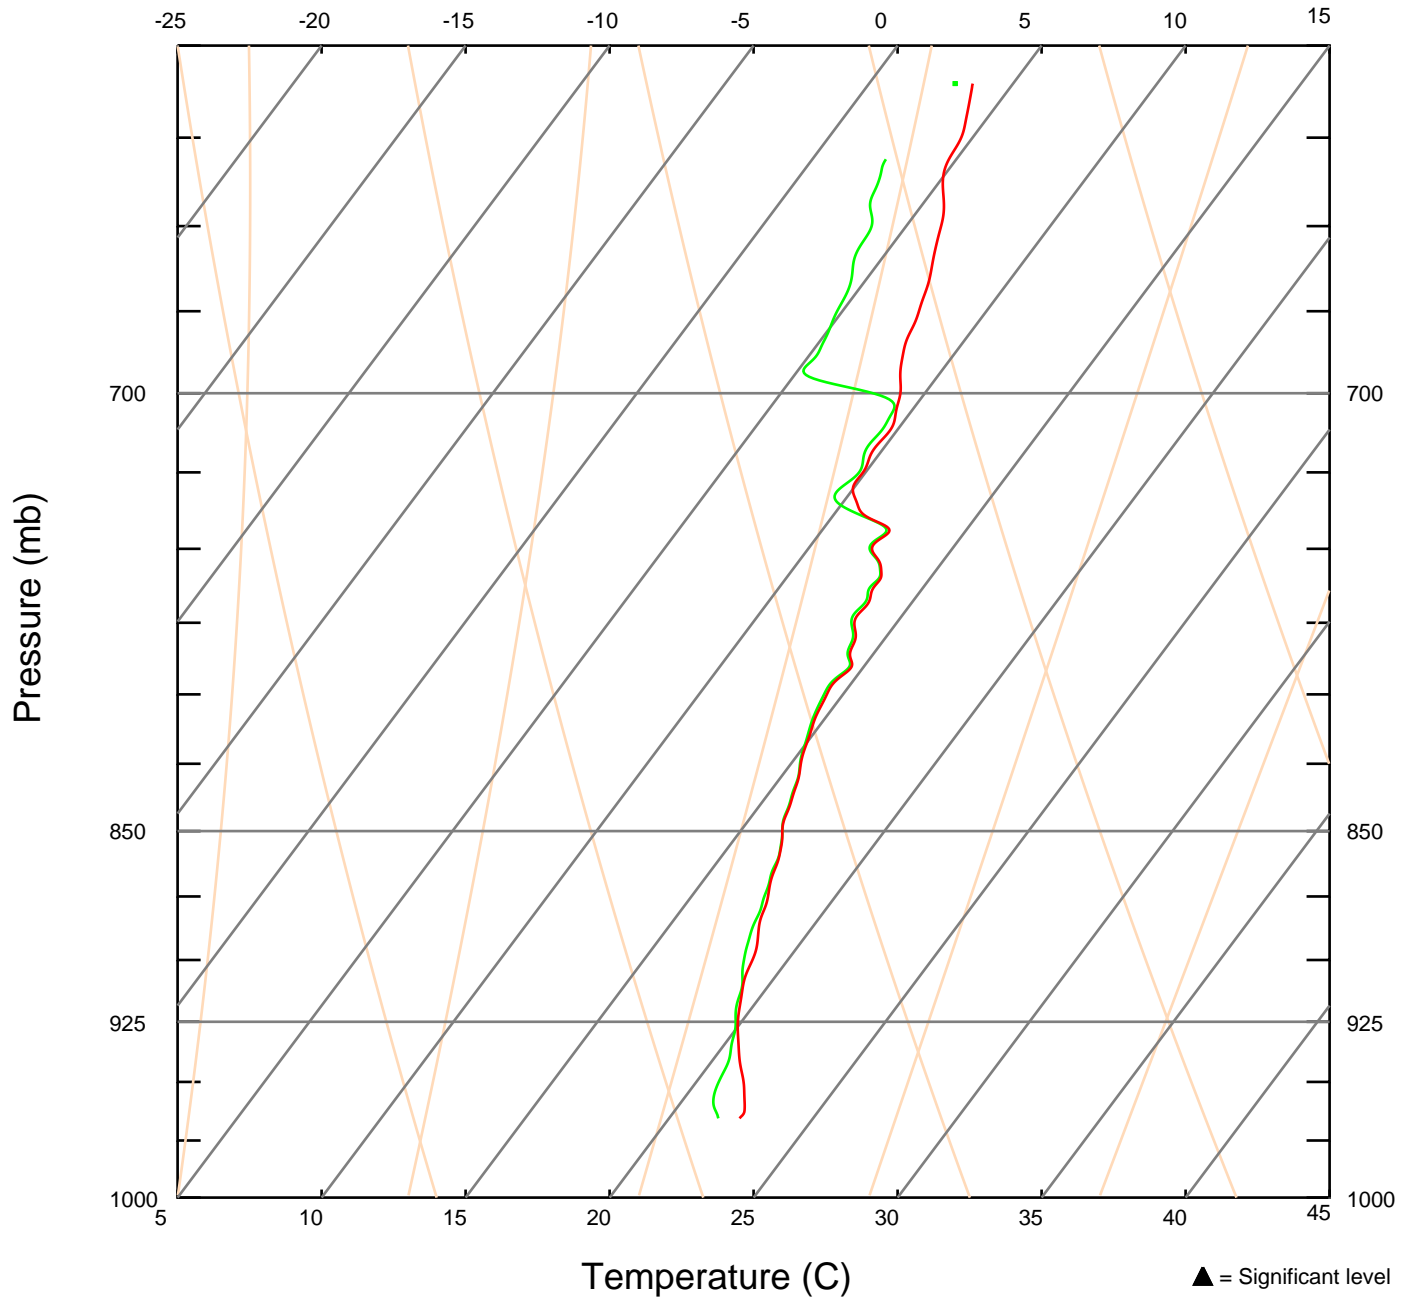

080336 UTC 16 JUL 2005
7.98 N 87.74 W

SKEW-T LOG-P DIAGRAM

Sonde ID: 043625177

081914 UTC 16 JUL 2005

6.97 N 88.24 W

SKEW-T LOG-P DIAGRAM
Sonde ID: 043615117

083507 UTC 16 JUL 2005
5.98 N 88.75 W

▲ = Significant level

SKEW-T LOG-P DIAGRAM

084218 UTC 16 JUL 2005

Sonde ID: 043625156

5.97 N 89.24 W

▲ = Significant level

SKEW-T LOG-P DIAGRAM

085828 UTC 16 JUL 2005

Sonde ID: 043615114

7.10 N 89.78 W

SKEW-T LOG-P DIAGRAM

Sonde ID: 043625176

090903 UTC 16 JUL 2005

7.83 N 90.15 W

▲ = Significant level

SKEW-T LOG-P DIAGRAM
Sonde ID: 043625178

092242 UTC 16 JUL 2005
8.75 N 90.60 W