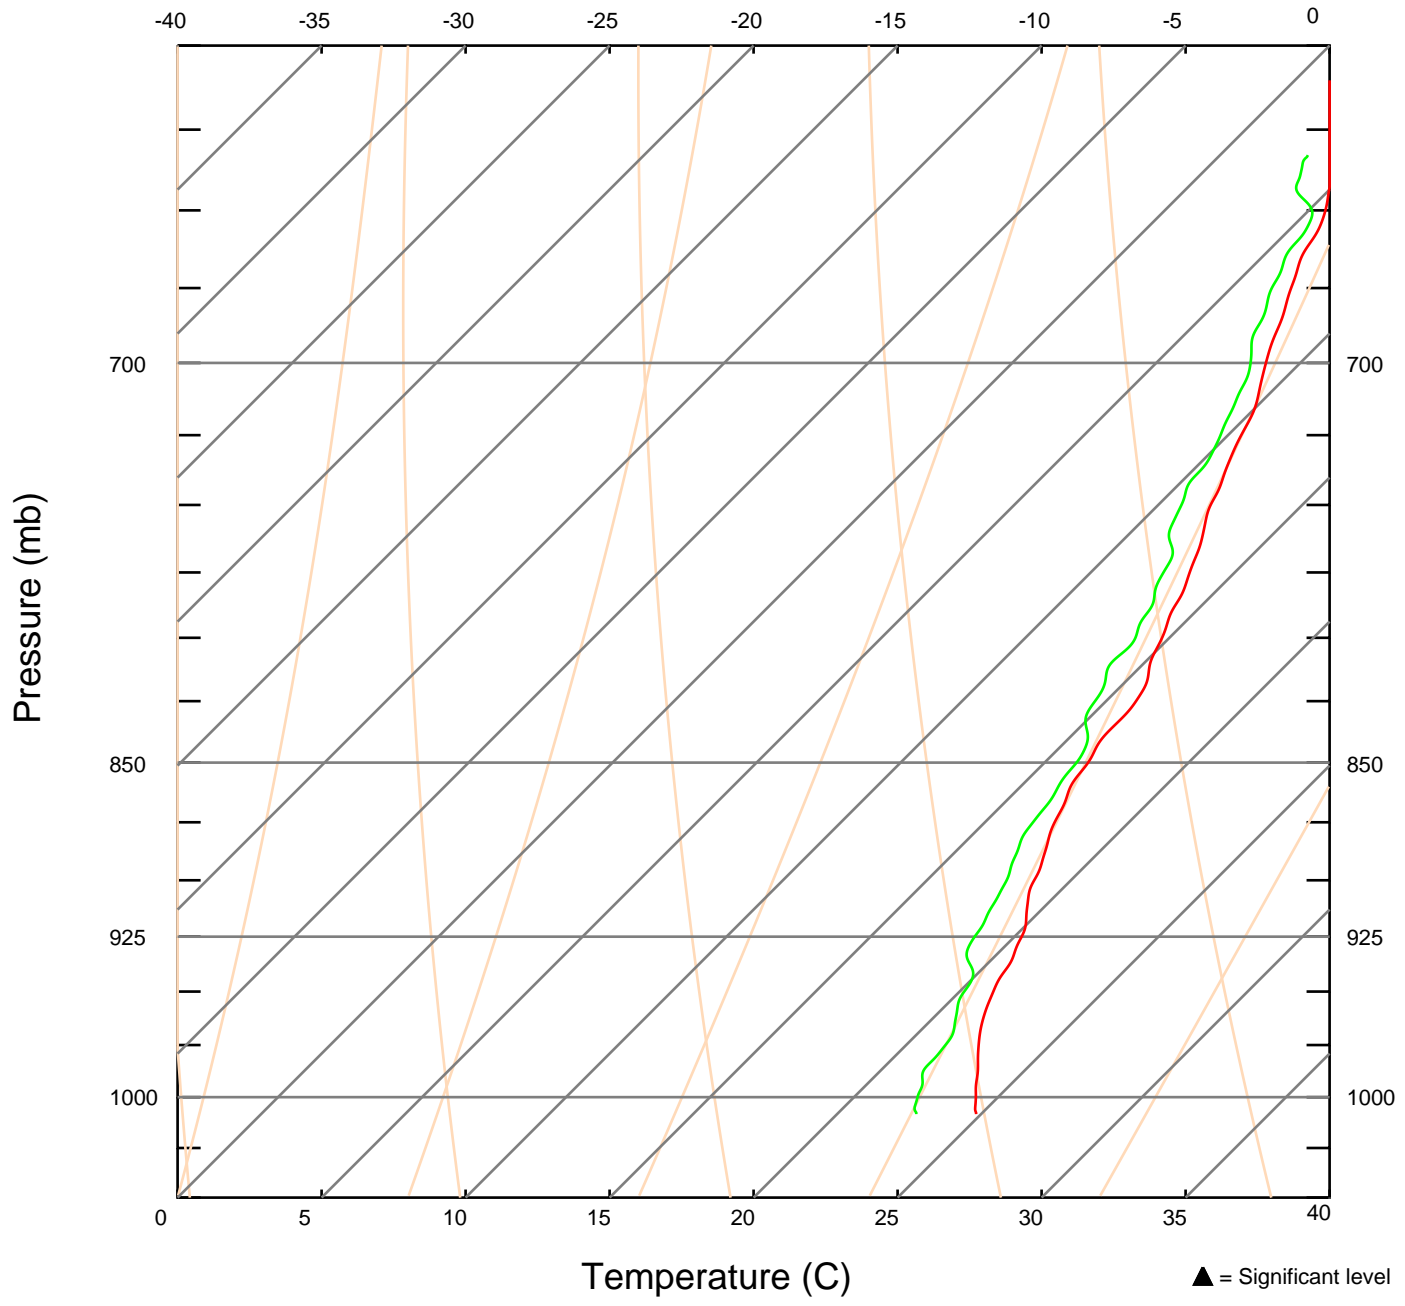

101017 UTC 16 JUL 2005
6.98 N 90.98 W

SKEW-T LOG-P DIAGRAM

Sonde ID: 043625149

102415 UTC 16 JUL 2005

5.98 N 91.01 W

SKEW-T LOG-P DIAGRAM
Sonde ID: 043835024

104142 UTC 16 JUL 2005
7.00 N 90.37 W

SKEW-T LOG-P DIAGRAM
Sonde ID: 043625133

105659 UTC 16 JUL 2005
8.02 N 89.79 W

SKEW-T LOG-P DIAGRAM

Sonde ID: 043625171

111004 UTC 16 JUL 2005

8.88 N 89.28 W

SKEW-T LOG-P DIAGRAM
Sonde ID: 043615113

111752 UTC 16 JUL 2005
9.40 N 89.00 W