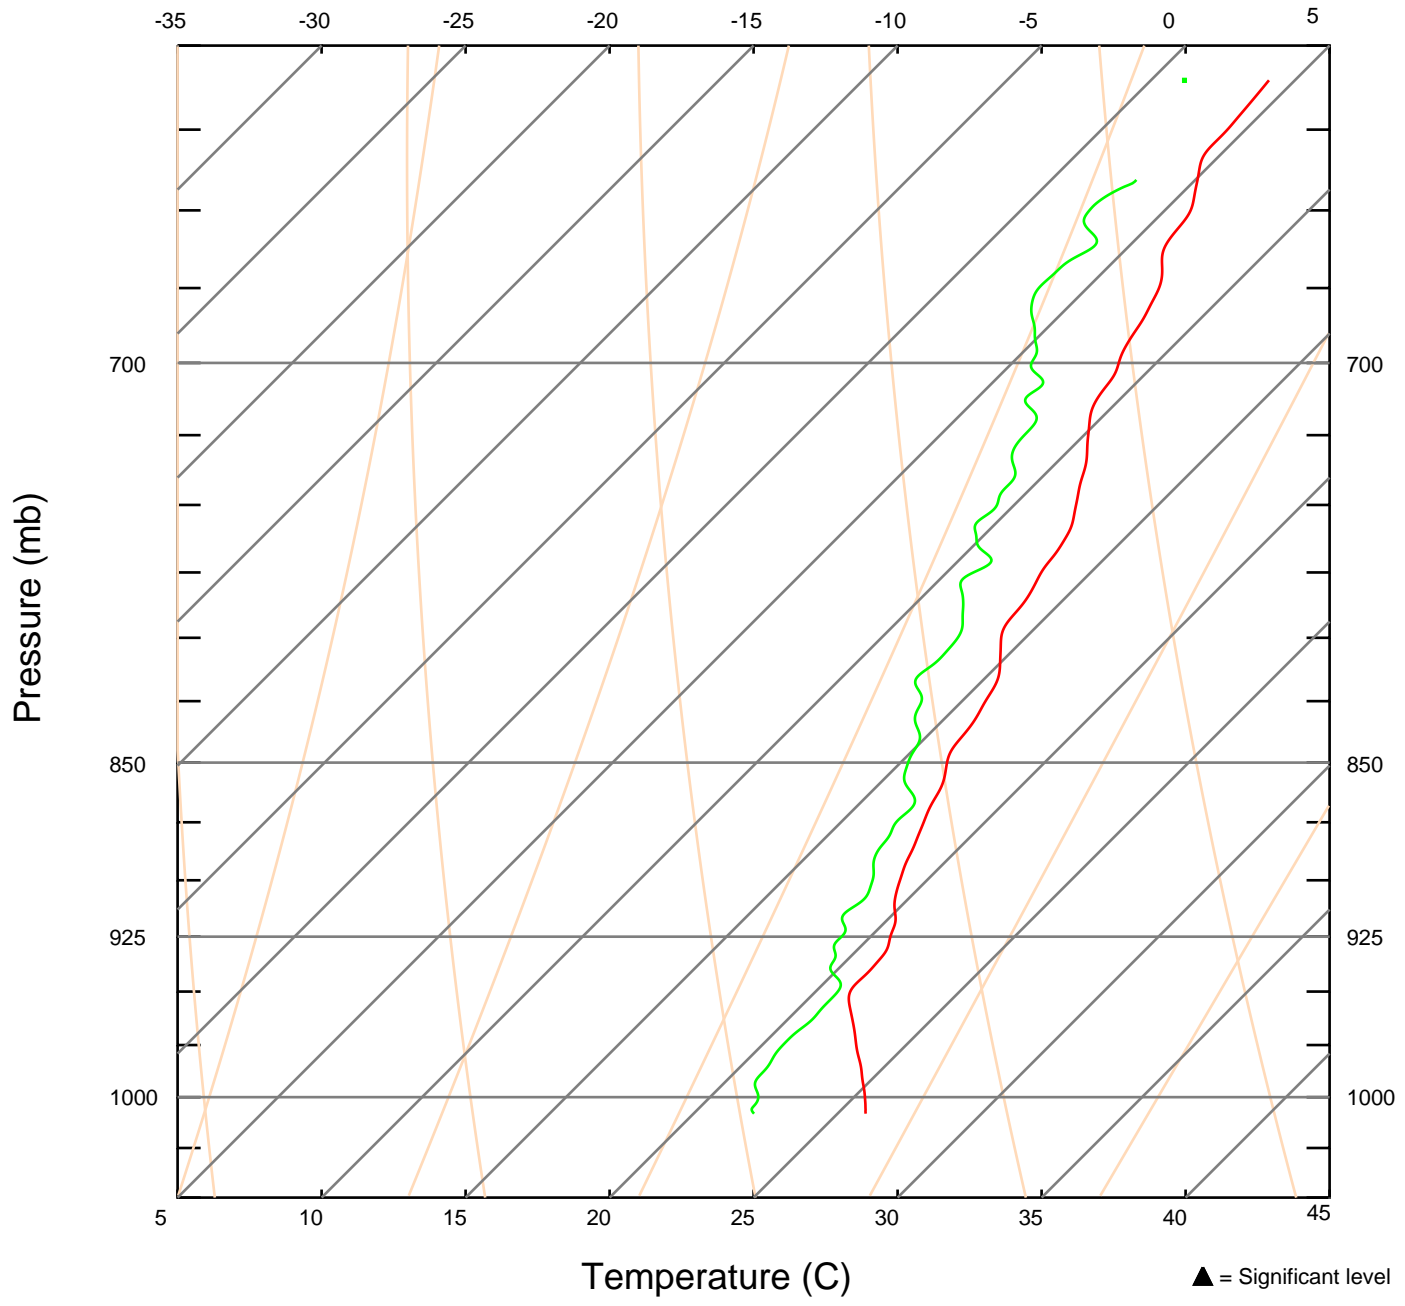

SKEW-T LOG-P DIAGRAM

Sonde ID: 043835025

093357 UTC 16 JUL 2005

9.52 N 90.99 W

▲ = Significant level

SKEW-T LOG-P DIAGRAM
Sonde ID: 042715164

095621 UTC 16 JUL 2005
7.98 N 91.01 W

SKEW-T LOG-P DIAGRAM
Sonde ID: 042815064

101017 UTC 16 JUL 2005
6.98 N 90.98 W

SKEW-T LOG-P DIAGRAM

Sonde ID: 043625149

102415 UTC 16 JUL 2005

5.98 N 91.01 W

SKEW-T LOG-P DIAGRAM
Sonde ID: 043835024

104142 UTC 16 JUL 2005
7.00 N 90.37 W

SKEW-T LOG-P DIAGRAM
Sonde ID: 043625133

105659 UTC 16 JUL 2005
8.02 N 89.79 W

SKEW-T LOG-P DIAGRAM

Sonde ID: 043625171

111004 UTC 16 JUL 2005

8.88 N 89.28 W

SKEW-T LOG-P DIAGRAM
Sonde ID: 043615113

111752 UTC 16 JUL 2005
9.40 N 89.00 W