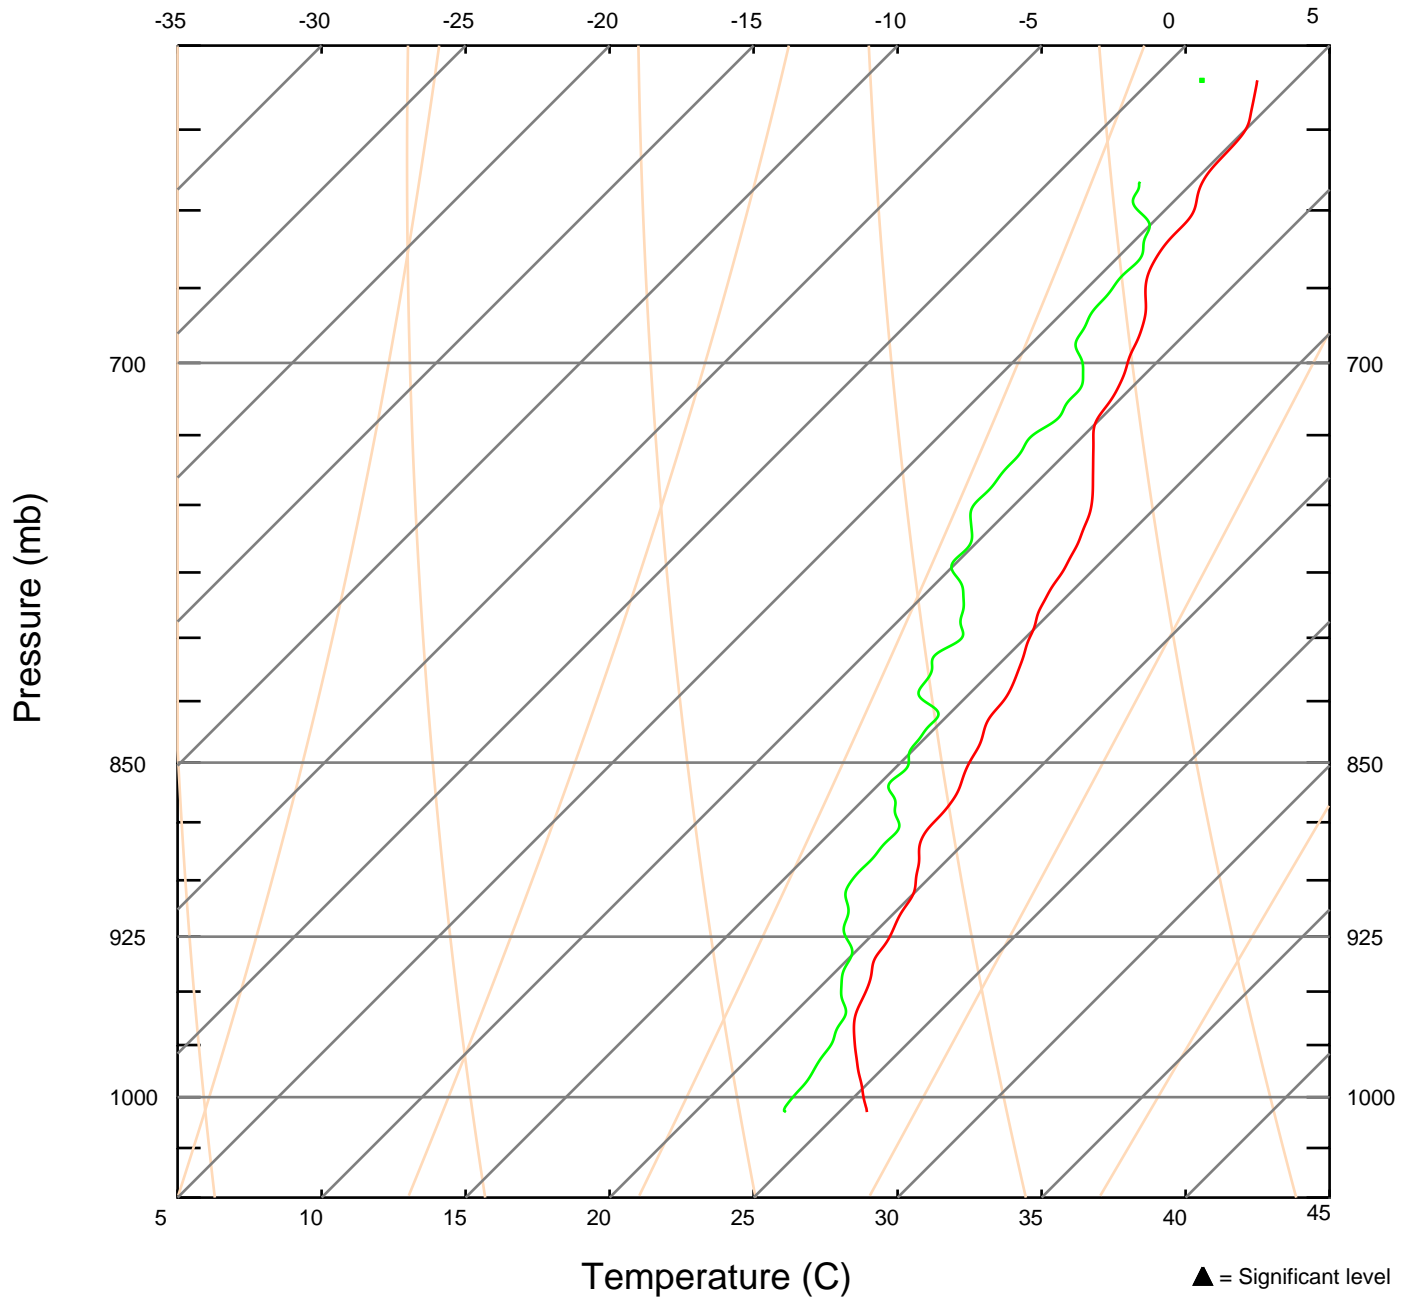

SKEW-T LOG-P DIAGRAM

084218 UTC 16 JUL 2005

Sonde ID: 043625156

5.97 N 89.24 W

▲ = Significant level

SKEW-T LOG-P DIAGRAM

085828 UTC 16 JUL 2005

Sonde ID: 043615114

7.10 N 89.78 W

SKEW-T LOG-P DIAGRAM

Sonde ID: 043625176

090903 UTC 16 JUL 2005

7.83 N 90.15 W

▲ = Significant level

SKEW-T LOG-P DIAGRAM
Sonde ID: 043625178

092242 UTC 16 JUL 2005
8.75 N 90.60 W

SKEW-T LOG-P DIAGRAM

Sonde ID: 043835025

093357 UTC 16 JUL 2005

9.52 N 90.99 W

▲ = Significant level

SKEW-T LOG-P DIAGRAM
Sonde ID: 042715164

095621 UTC 16 JUL 2005
7.98 N 91.01 W

SKEW-T LOG-P DIAGRAM
Sonde ID: 042815064