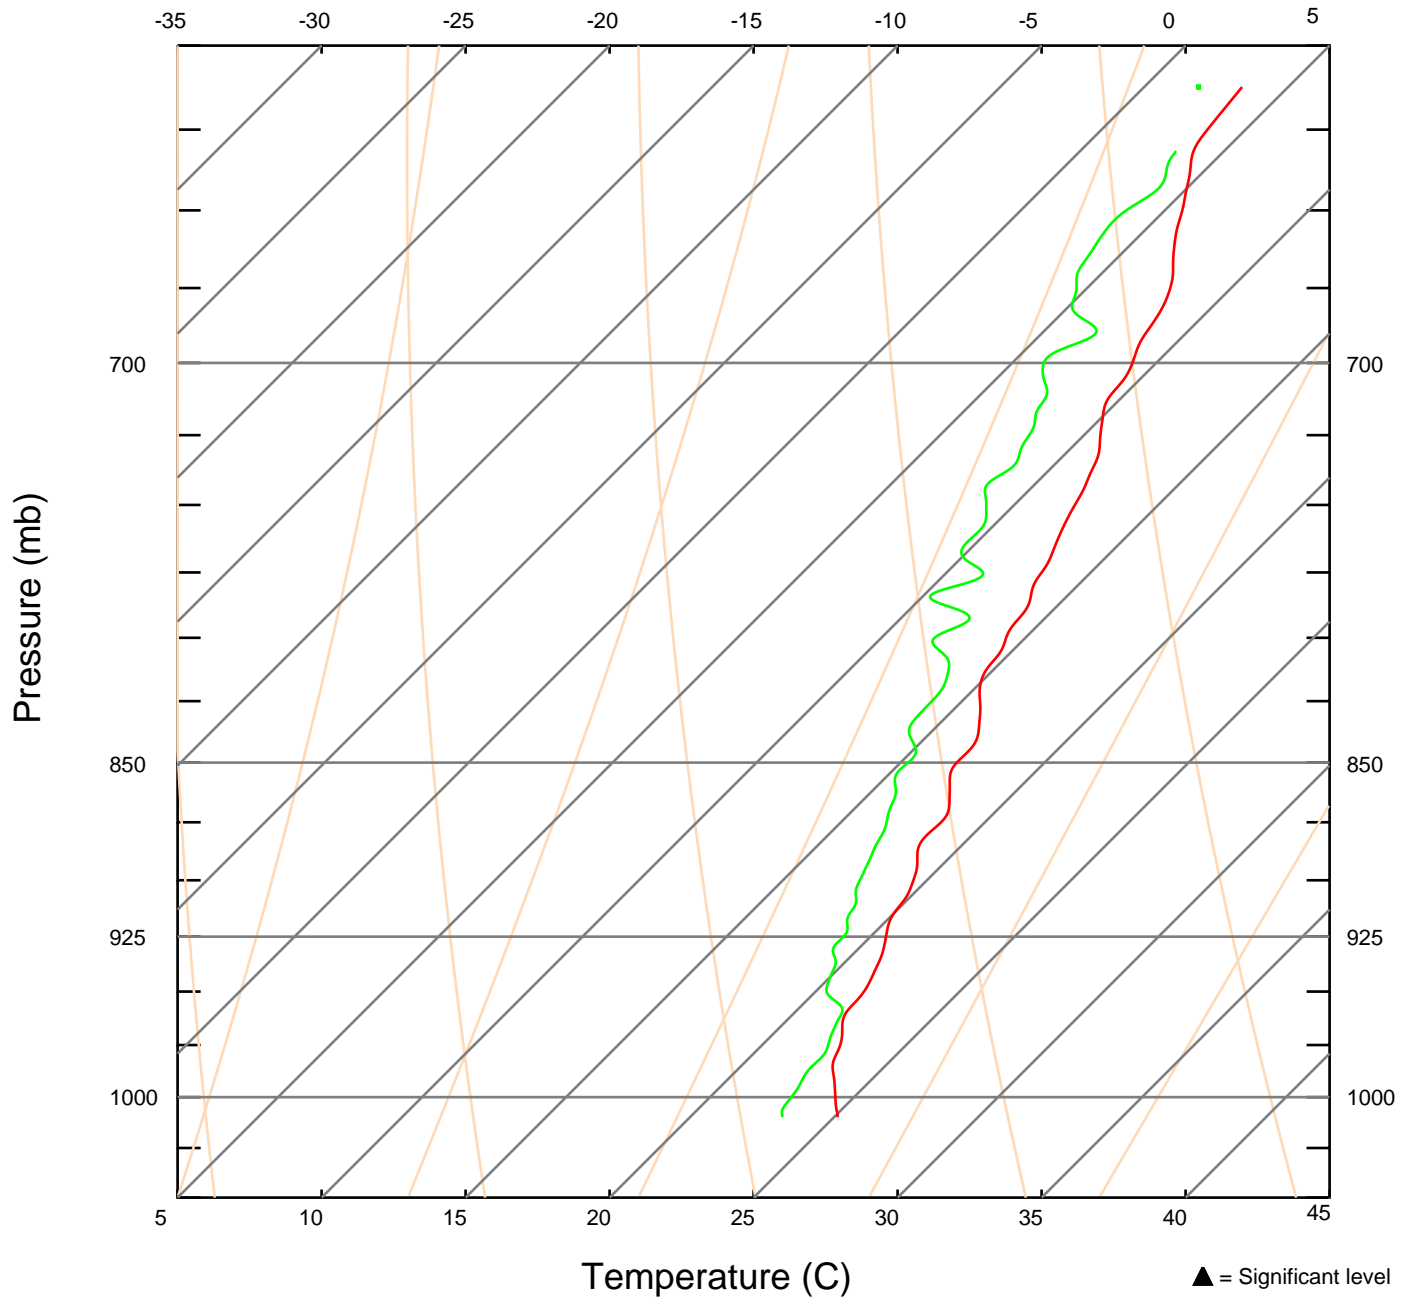

SKEW-T LOG-P DIAGRAM
Sonde ID: 042815059

054525 UTC 16 JUL 2005
8.97 N 84.99 W

SKEW-T LOG-P DIAGRAM

Sonde ID: 042715347

060025 UTC 16 JUL 2005

7.98 N 84.98 W

SKEW-T LOG-P DIAGRAM

Sonde ID: 042825048

063613 UTC 16 JUL 2005

5.48 N 85.00 W

▲ = Significant level

SKEW-T LOG-P DIAGRAM
Sonde ID: 043625183

065542 UTC 16 JUL 2005
6.72 N 85.59 W

SKEW-T LOG-P DIAGRAM
Sonde ID: 043625140

070732 UTC 16 JUL 2005
7.52 N 85.99 W

SKEW-T LOG-P DIAGRAM
Sonde ID: 043615122

071712 UTC 16 JUL 2005
8.18 N 86.32 W

SKEW-T LOG-P DIAGRAM
Sonde ID: 042715027

072657 UTC 16 JUL 2005
8.83 N 86.65 W

SKEW-T LOG-P DIAGRAM

073632 UTC 16 JUL 2005

Sonde ID: 040925273

7.10 N 89.78 W

SKEW-T LOG-P DIAGRAM

Sonde ID: 043625176

090903 UTC 16 JUL 2005

7.83 N 90.15 W

▲ = Significant level

SKEW-T LOG-P DIAGRAM
Sonde ID: 043625178

092242 UTC 16 JUL 2005
8.75 N 90.60 W