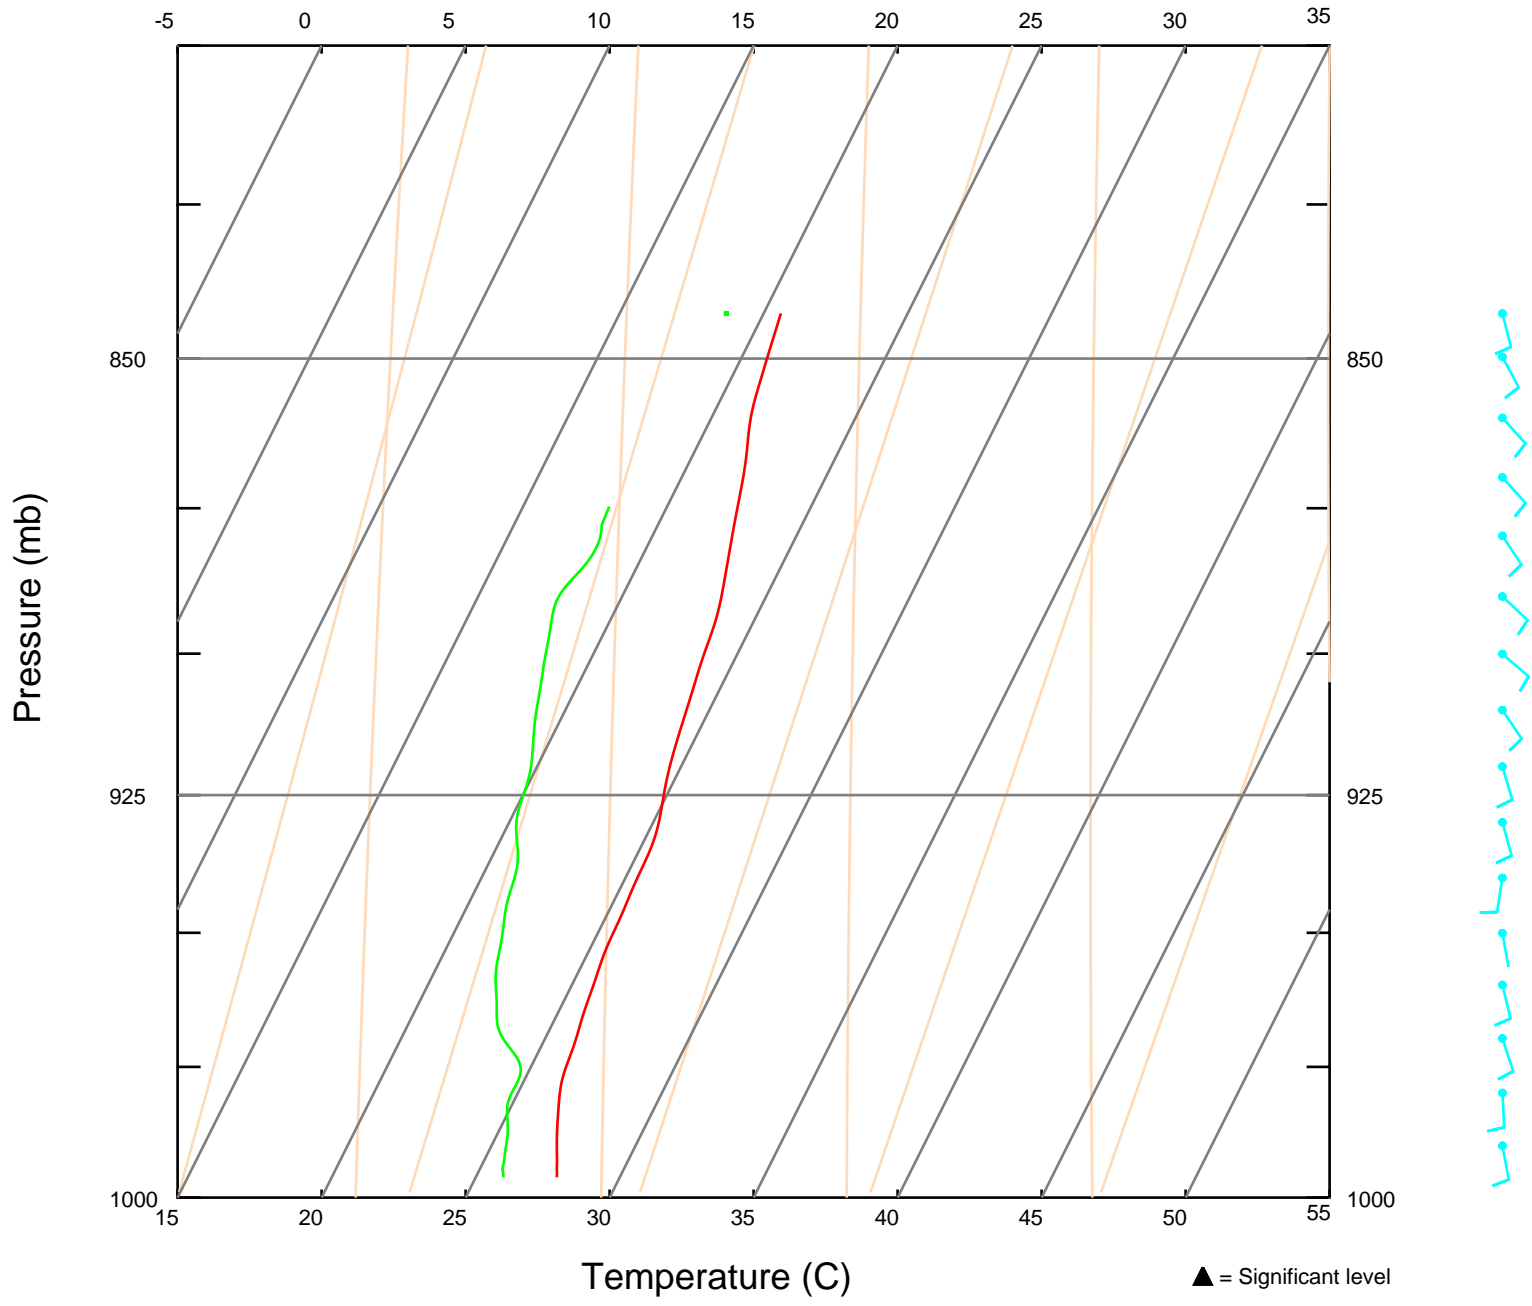

SKEW-T LOG-P DIAGRAM

Sonde ID: 042415129

181738 UTC 5 JUL 2005

27.67 N 90.36 W

SKEW-T LOG-P DIAGRAM

Sonde ID: 042415316

182011 UTC 5 JUL 2005

27.83 N 90.23 W

SKEW-T LOG-P DIAGRAM

Sonde ID: 040925066

200831 UTC 5 JUL 2005

28.00 N 90.71 W

SKEW-T LOG-P DIAGRAM

Sonde ID: 042115187

201042 UTC 5 JUL 2005

28.00 N 90.56 W

SKEW-T LOG-P DIAGRAM

Sonde ID: 040925227

201708 UTC 5 JUL 2005

27.75 N 90.24 W

▲ = Significant level