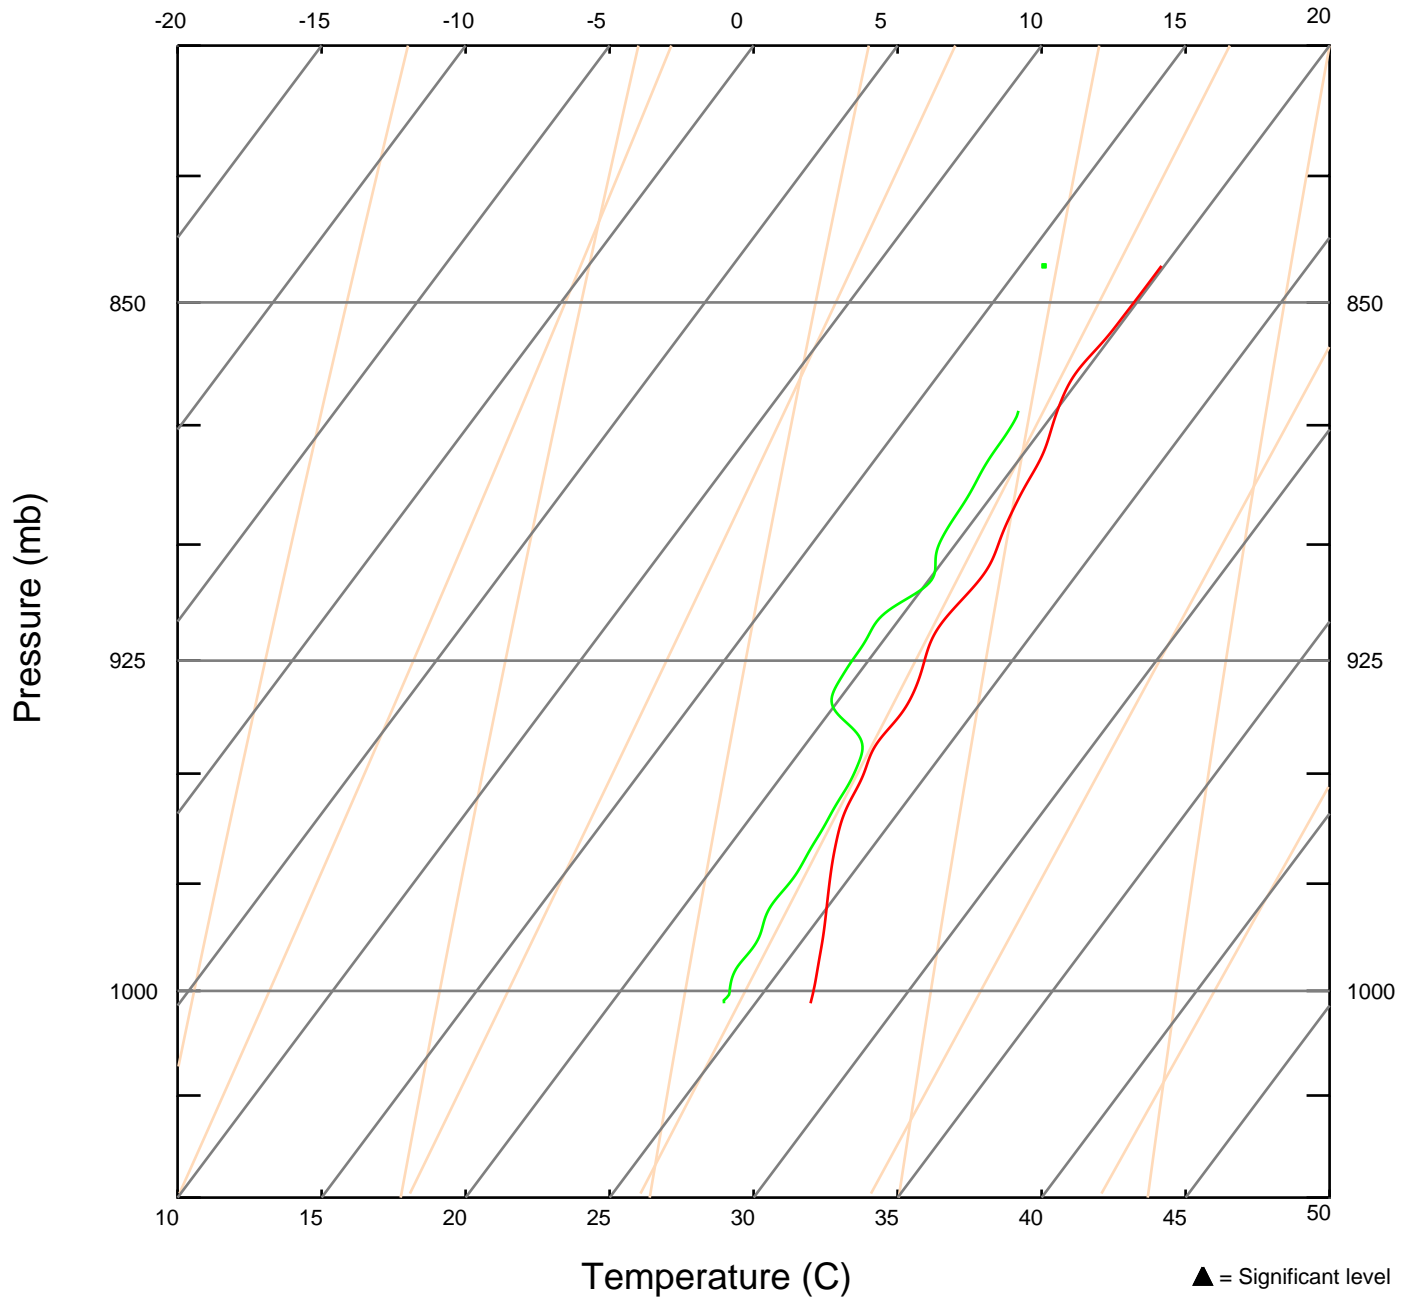

SKEW-T LOG-P DIAGRAM

Sonde ID: 042415129

181738 UTC 5 JUL 2005

27.67 N 90.36 W

SKEW-T LOG-P DIAGRAM

Sonde ID: 042415316

182011 UTC 5 JUL 2005

27.83 N 90.23 W

SKEW-T LOG-P DIAGRAM

Sonde ID: 040925066

200831 UTC 5 JUL 2005

28.00 N 90.71 W

SKEW-T LOG-P DIAGRAM

Sonde ID: 042115187

201042 UTC 5 JUL 2005

28.00 N 90.56 W

SKEW-T LOG-P DIAGRAM

Sonde ID: 040925227

201708 UTC 5 JUL 2005

27.75 N 90.24 W

▲ = Significant level