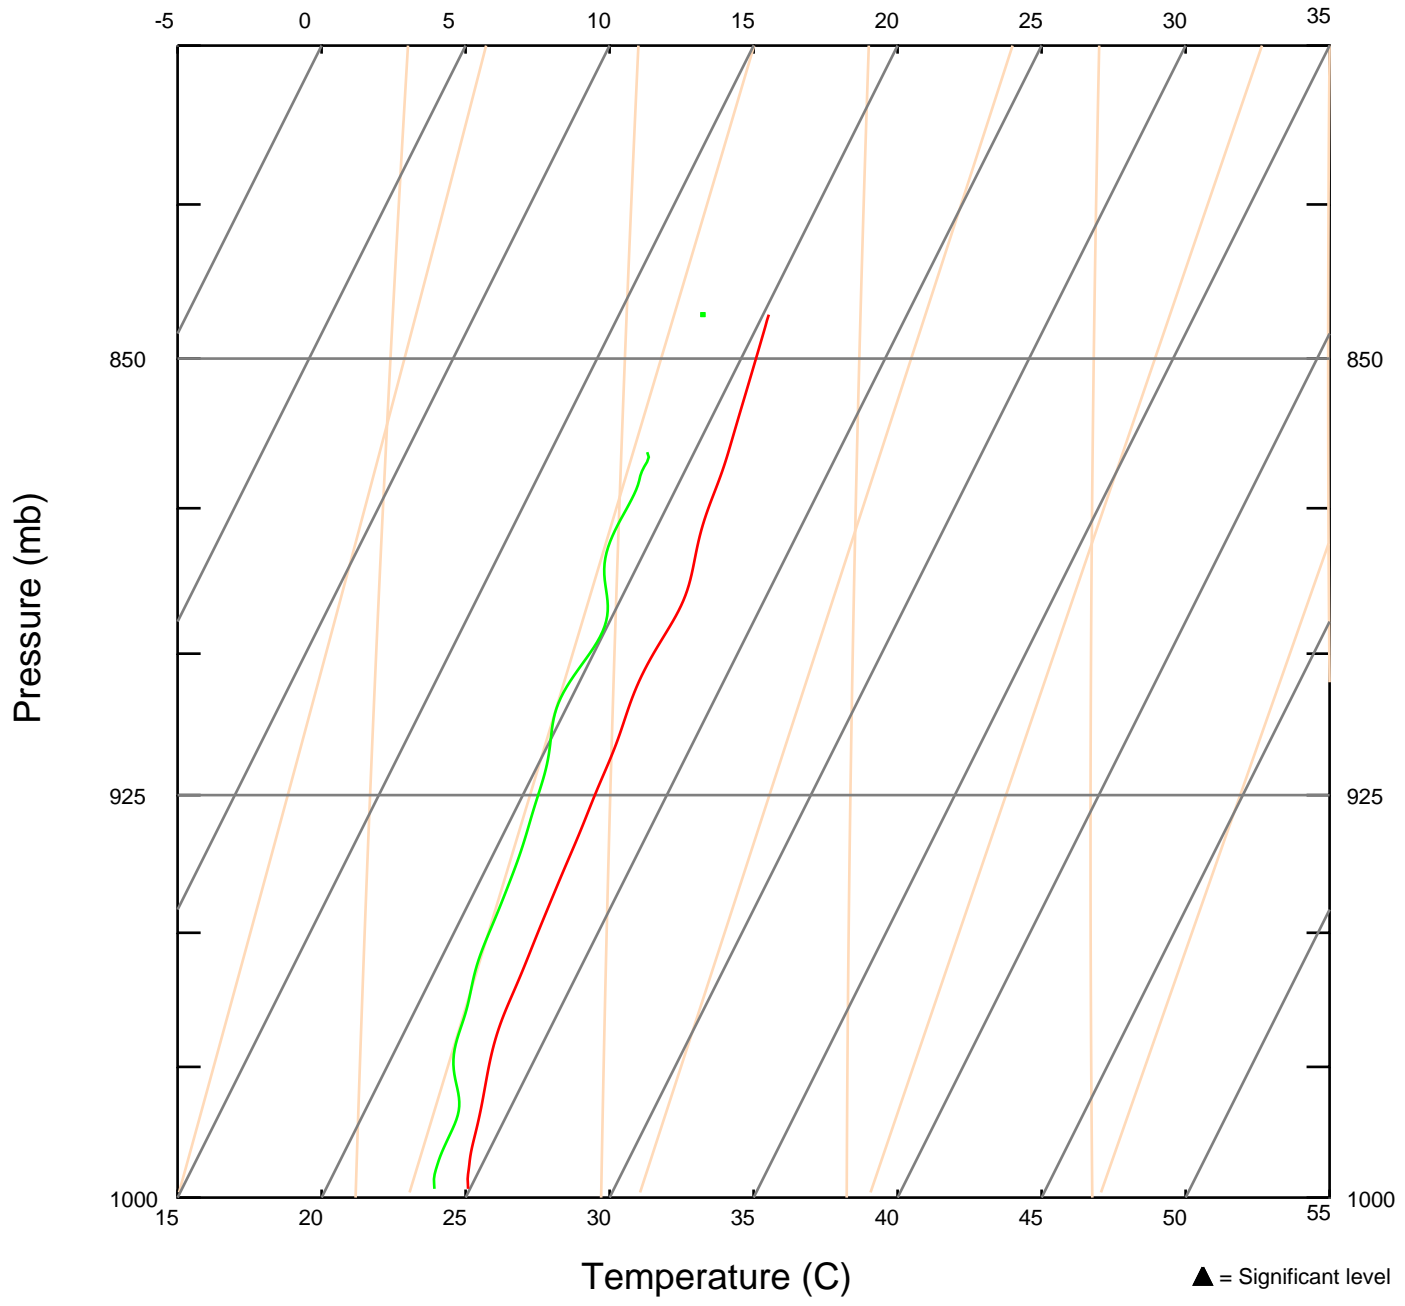

SKEW-T LOG-P DIAGRAM

Sonde ID: 042415129

181738 UTC 5 JUL 2005

27.67 N 90.36 W

SKEW-T LOG-P DIAGRAM

Sonde ID: 042415316

182011 UTC 5 JUL 2005

27.83 N 90.23 W

SKEW-T LOG-P DIAGRAM

Sonde ID: 040925066

200831 UTC 5 JUL 2005

28.00 N 90.71 W

SKEW-T LOG-P DIAGRAM

Sonde ID: 042115187

201042 UTC 5 JUL 2005

28.00 N 90.56 W

SKEW-T LOG-P DIAGRAM

Sonde ID: 040925227

201708 UTC 5 JUL 2005

27.75 N 90.24 W

▲ = Significant level