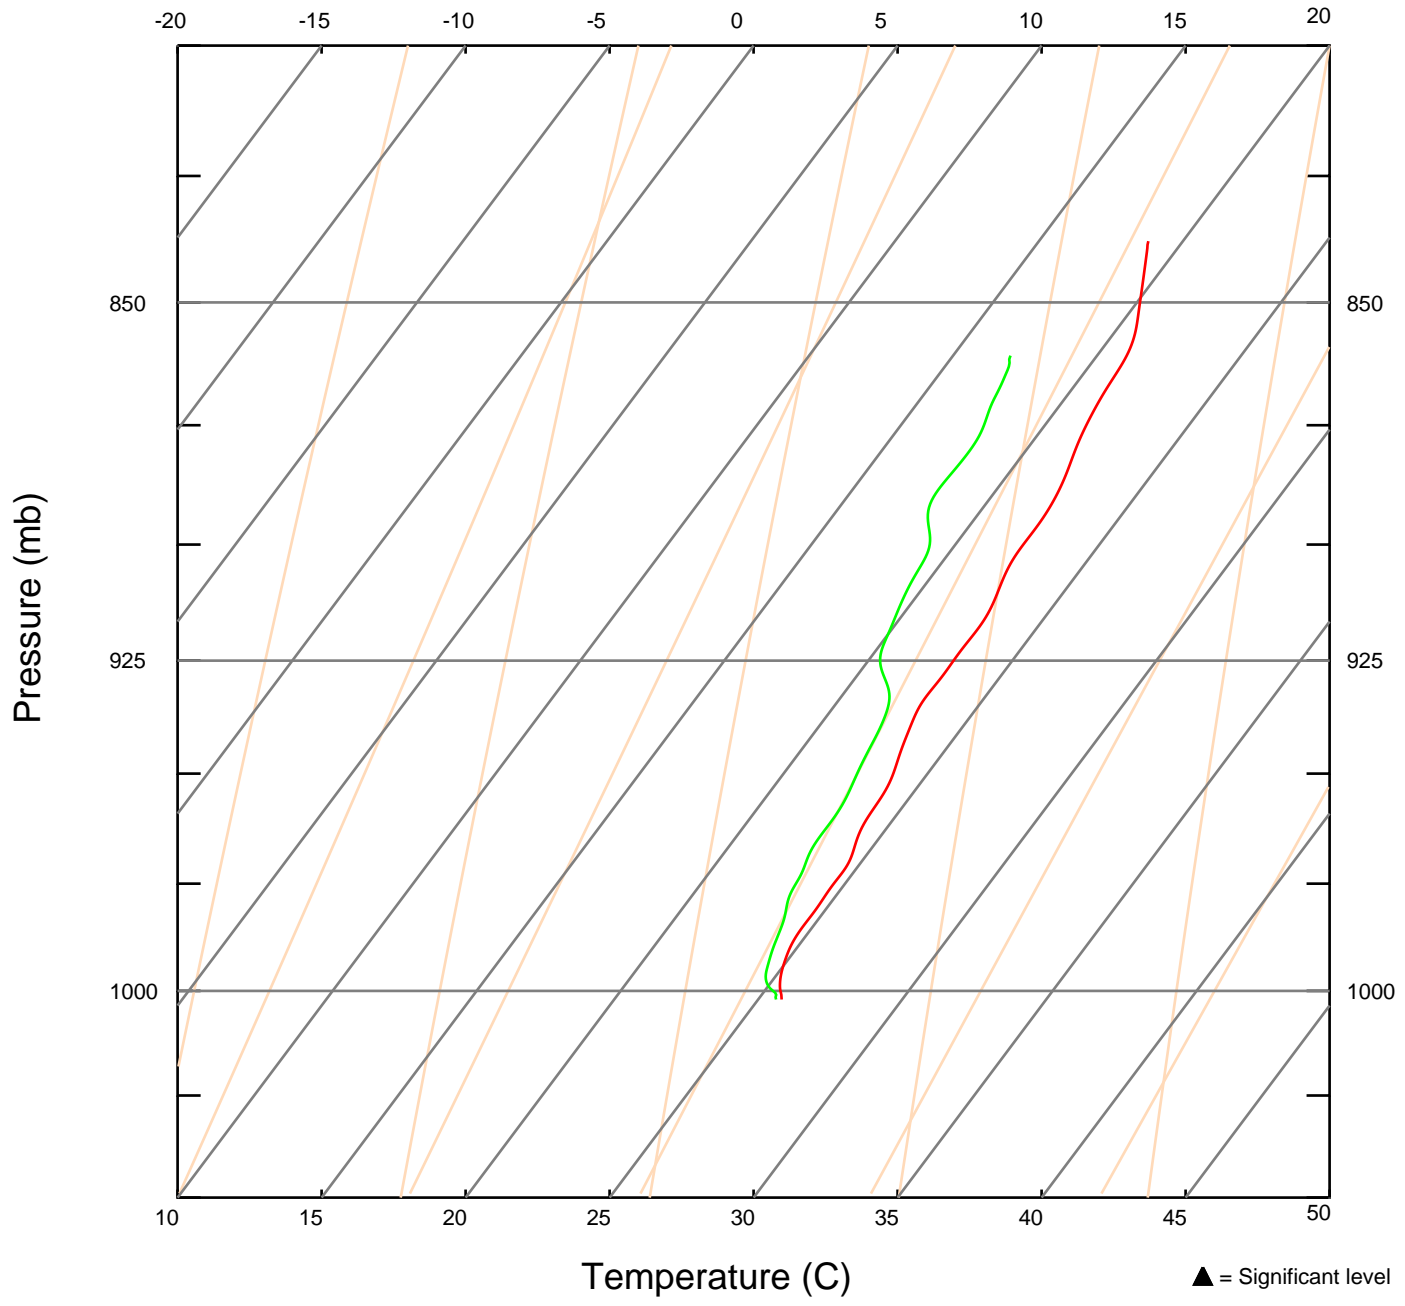

SKEW-T LOG-P DIAGRAM

Sonde ID: 042415129

181738 UTC 5 JUL 2005

27.67 N 90.36 W

SKEW-T LOG-P DIAGRAM

Sonde ID: 042415316

182011 UTC 5 JUL 2005

27.83 N 90.23 W

SKEW-T LOG-P DIAGRAM

Sonde ID: 040925066

200831 UTC 5 JUL 2005

28.00 N 90.71 W

SKEW-T LOG-P DIAGRAM

Sonde ID: 042115187

201042 UTC 5 JUL 2005

28.00 N 90.56 W

SKEW-T LOG-P DIAGRAM

Sonde ID: 040925227

201708 UTC 5 JUL 2005

27.75 N 90.24 W

▲ = Significant level