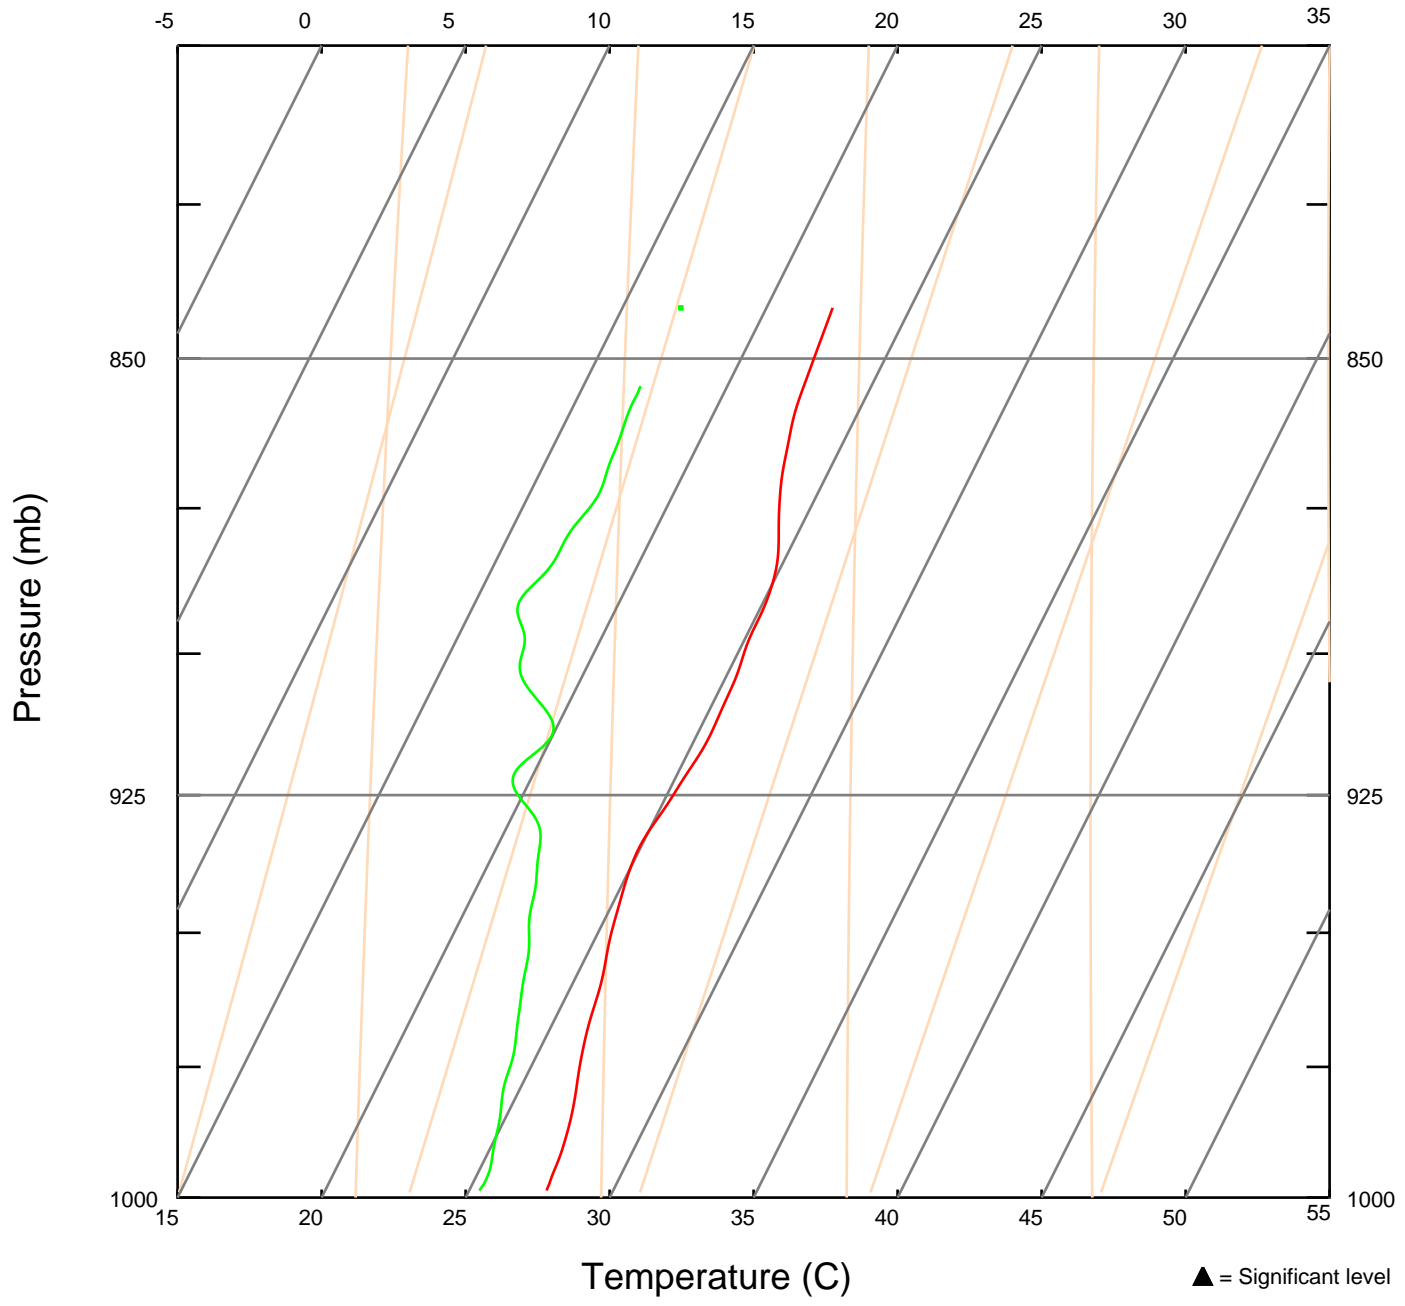

SKEW-T LOG-P DIAGRAM

Sonde ID: 042415129

181738 UTC 5 JUL 2005

27.67 N 90.36 W

SKEW-T LOG-P DIAGRAM

Sonde ID: 042415316

182011 UTC 5 JUL 2005

27.83 N 90.23 W

SKEW-T LOG-P DIAGRAM

Sonde ID: 040925066

200831 UTC 5 JUL 2005

28.00 N 90.71 W

SKEW-T LOG-P DIAGRAM

Sonde ID: 042115187

201042 UTC 5 JUL 2005

28.00 N 90.56 W

SKEW-T LOG-P DIAGRAM

Sonde ID: 040925227

201708 UTC 5 JUL 2005

27.75 N 90.24 W

▲ = Significant level