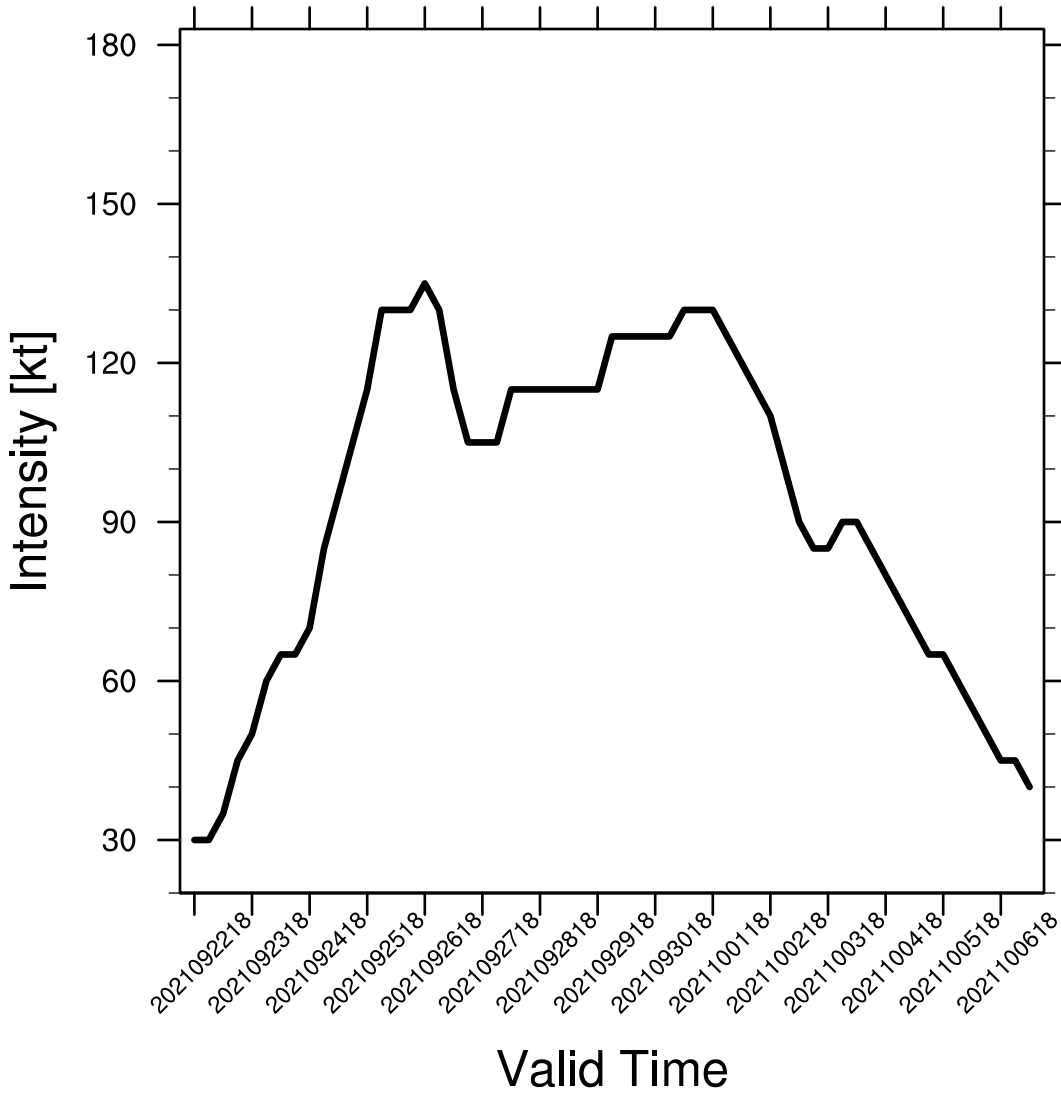

Intensity Forecasts for AL092022

Intensity Forecasts for AL122021

Intensity Forecasts for AL132020

Intensity Forecasts for AL152022

Intensity Forecasts for AL182021

Intensity Forecasts for AL192020

Intensity Forecasts for AL202020

Intensity Forecasts for AL282020