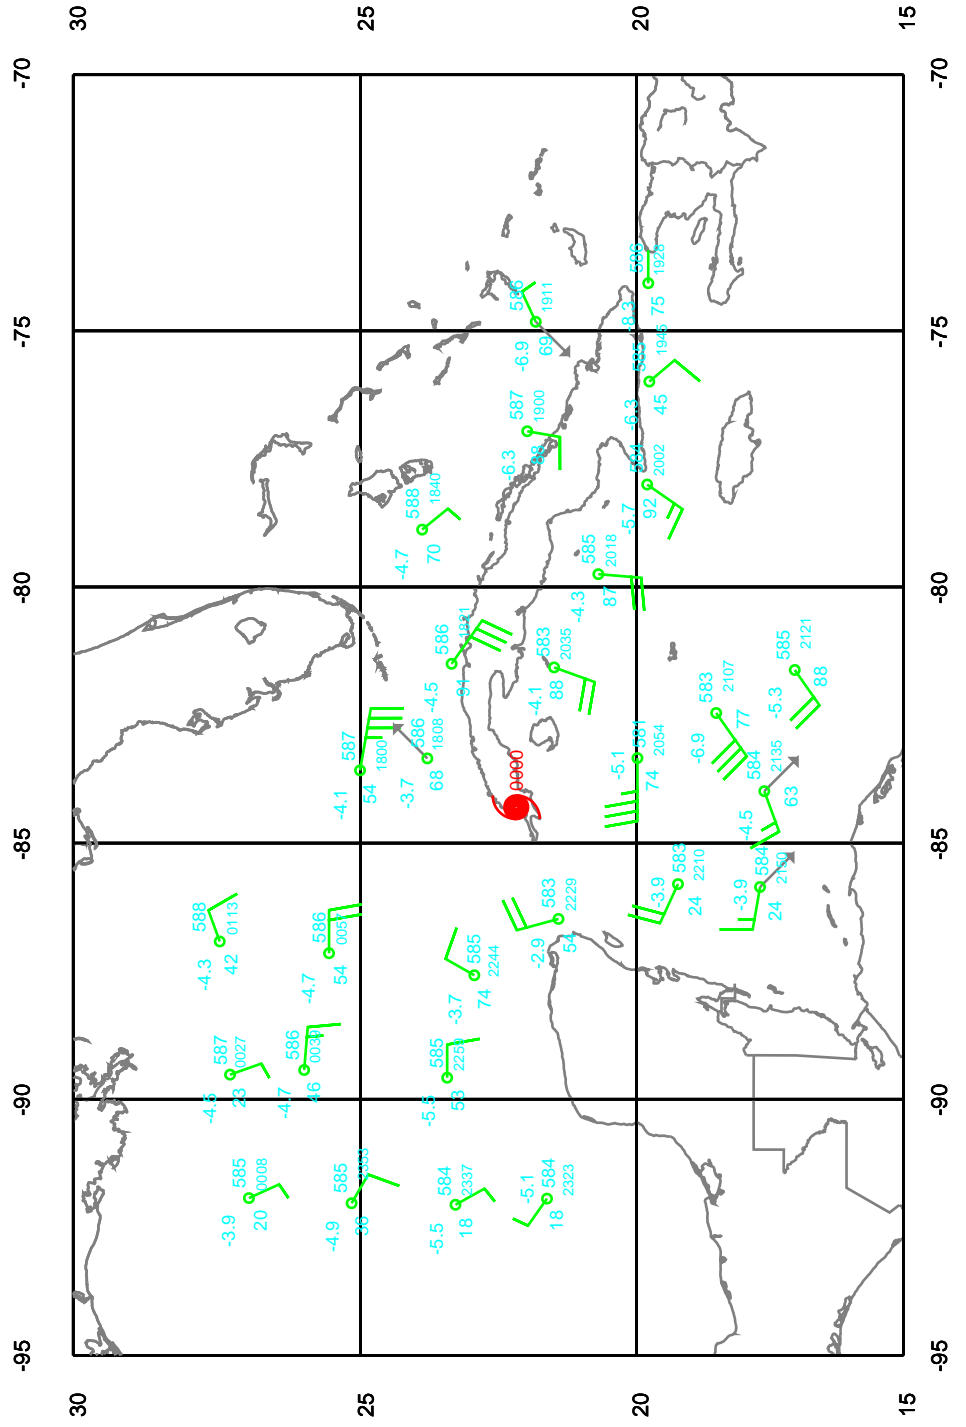

ISIDORE

250 mb

Date: 020920
Time: 18-30 UTC

EARTH RELATIVE

ISIDORE

300 mb

Date: 020920
Time: 18-30 UTC

EARTH RELATIVE

ISIDORE

400 mb

Date: 020920

Time: 18-30 UTC

EARTH RELATIVE

ISIDORE

500 mb

Date: 020920

Time: 18-30 UTC

EARTH RELATIVE

ISIDORE

700 mb

Date: 020920
Time: 18-30 UTC

EARTH RELATIVE

ISIDORE

850 mb

Date: 020920

Time: 18-30 UTC

EARTH RELATIVE

ISIDORE

Surface

Date: 020920
Time: 18-30 UTC

EARTH RELATIVE