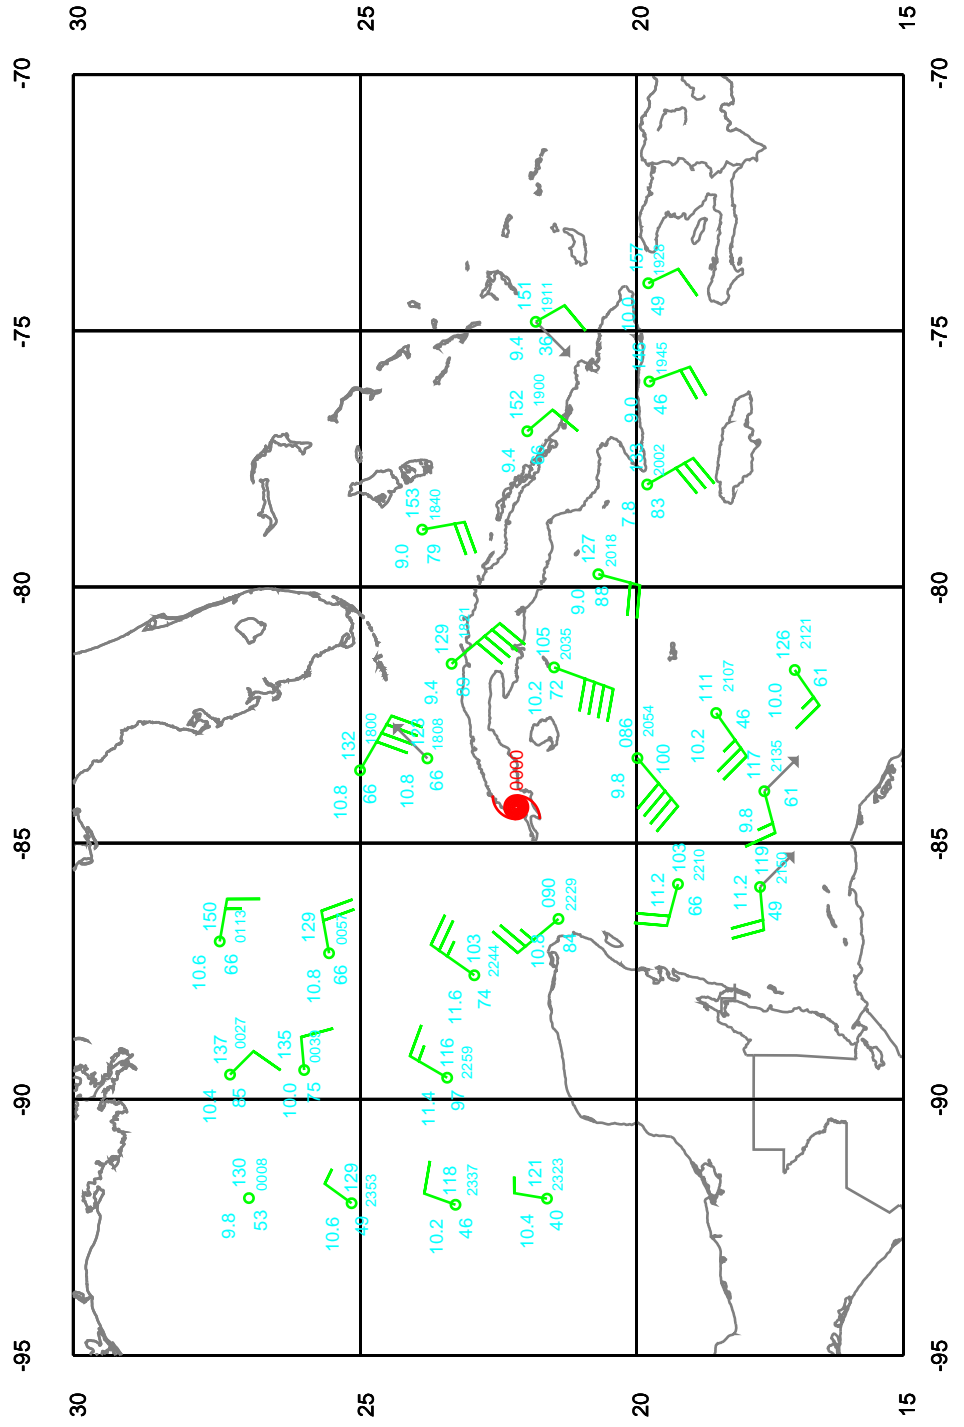

ISIDORE

250 mb

Date: 020920
Time: 18-30 UTC

EARTH RELATIVE

ISIDORE

300 mb

Date: 020920
Time: 18-30 UTC

EARTH RELATIVE

ISIDORE

400 mb

Date: 020920

Time: 18-30 UTC

EARTH RELATIVE

ISIDORE

500 mb

Date: 020920

Time: 18-30 UTC

EARTH RELATIVE

ISIDORE

700 mb

Date: 020920
Time: 18-30 UTC

EARTH RELATIVE

ISIDORE

850 mb

Date: 020920

Time: 18-30 UTC

EARTH RELATIVE

ISIDORE

Surface

Date: 020920
Time: 18-30 UTC

EARTH RELATIVE