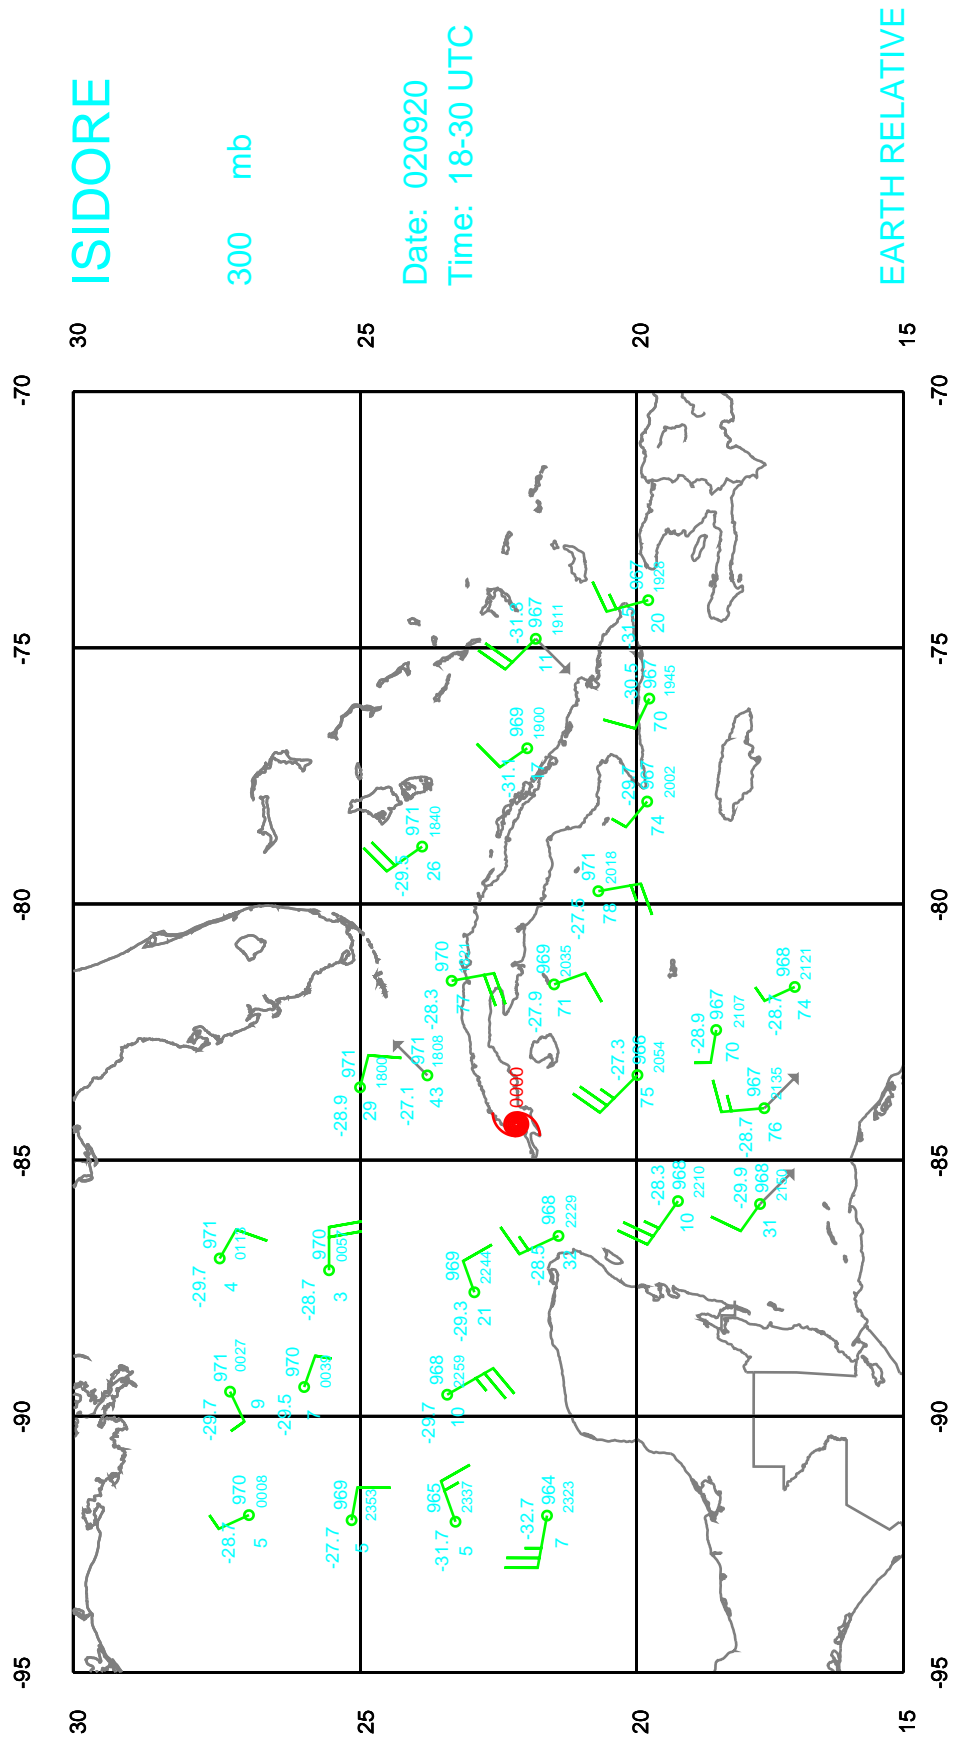

ISIDORE

250 mb

Date: 020920
Time: 18-30 UTC

EARTH RELATIVE

ISIDORE

300 mb

Date: 020920
Time: 18-30 UTC

EARTH RELATIVE

ISIDORE

400 mb

Date: 020920

Time: 18-30 UTC

EARTH RELATIVE

ISIDORE

500 mb

Date: 020920

Time: 18-30 UTC

EARTH RELATIVE

ISIDORE

700 mb

Date: 020920
Time: 18-30 UTC

EARTH RELATIVE

ISIDORE

850 mb

Date: 020920

Time: 18-30 UTC

EARTH RELATIVE

ISIDORE

Surface

Date: 020920
Time: 18-30 UTC

EARTH RELATIVE