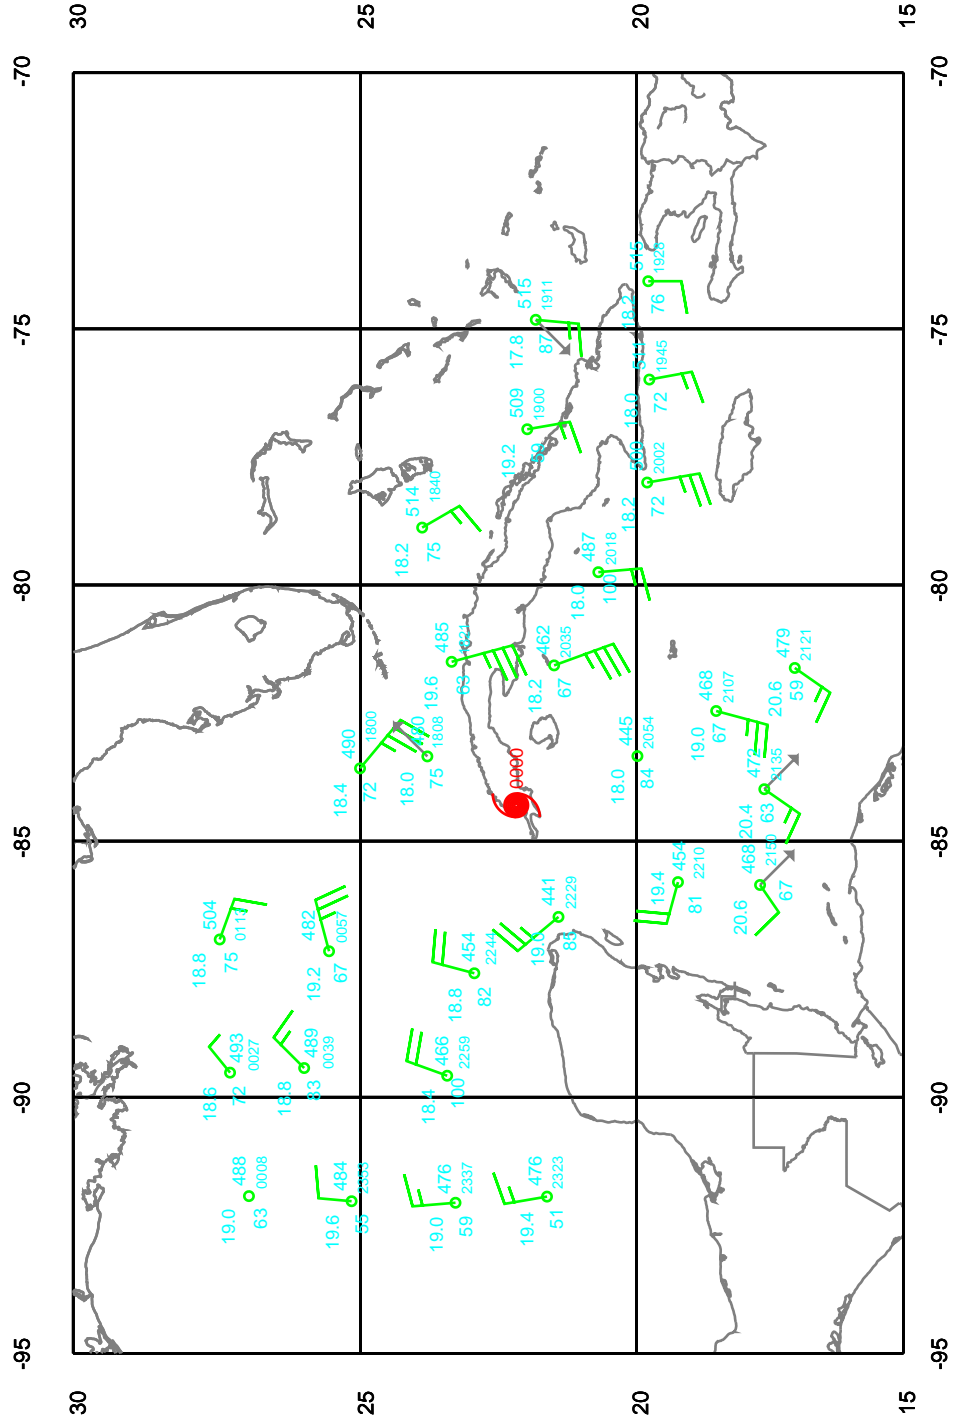

ISIDORE

250 mb

Date: 020920
Time: 18-30 UTC

EARTH RELATIVE

ISIDORE

300 mb

Date: 020920
Time: 18-30 UTC

EARTH RELATIVE

ISIDORE

400 mb

Date: 020920

Time: 18-30 UTC

EARTH RELATIVE

ISIDORE

500 mb

Date: 020920

Time: 18-30 UTC

EARTH RELATIVE

ISIDORE

700 mb

Date: 020920
Time: 18-30 UTC

EARTH RELATIVE

ISIDORE

850 mb

Date: 020920

Time: 18-30 UTC

EARTH RELATIVE

ISIDORE

Surface

Date: 020920
Time: 18-30 UTC

EARTH RELATIVE