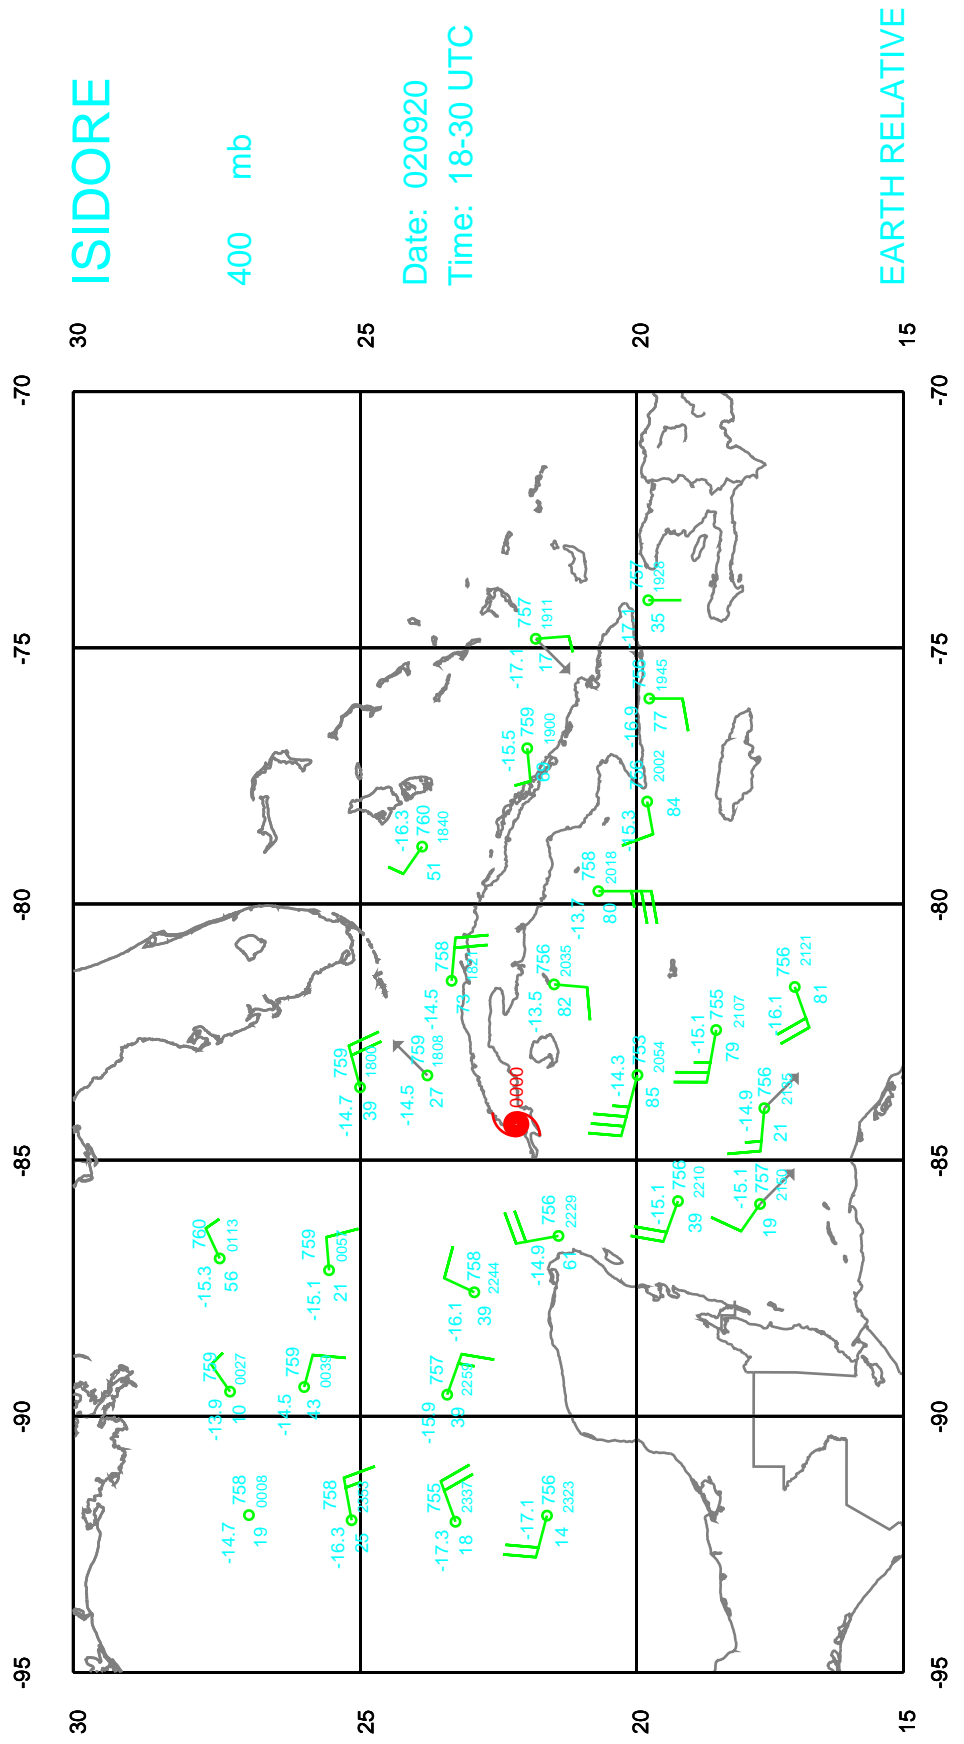

ISIDORE

250 mb

Date: 020920
Time: 18-30 UTC

EARTH RELATIVE

ISIDORE

300 mb

Date: 020920
Time: 18-30 UTC

EARTH RELATIVE

ISIDORE

400 mb

Date: 020920

Time: 18-30 UTC

EARTH RELATIVE

ISIDORE

500 mb

Date: 020920

Time: 18-30 UTC

EARTH RELATIVE

ISIDORE

700 mb

Date: 020920
Time: 18-30 UTC

EARTH RELATIVE

ISIDORE

850 mb

Date: 020920

Time: 18-30 UTC

EARTH RELATIVE

ISIDORE

Surface

Date: 020920
Time: 18-30 UTC

EARTH RELATIVE