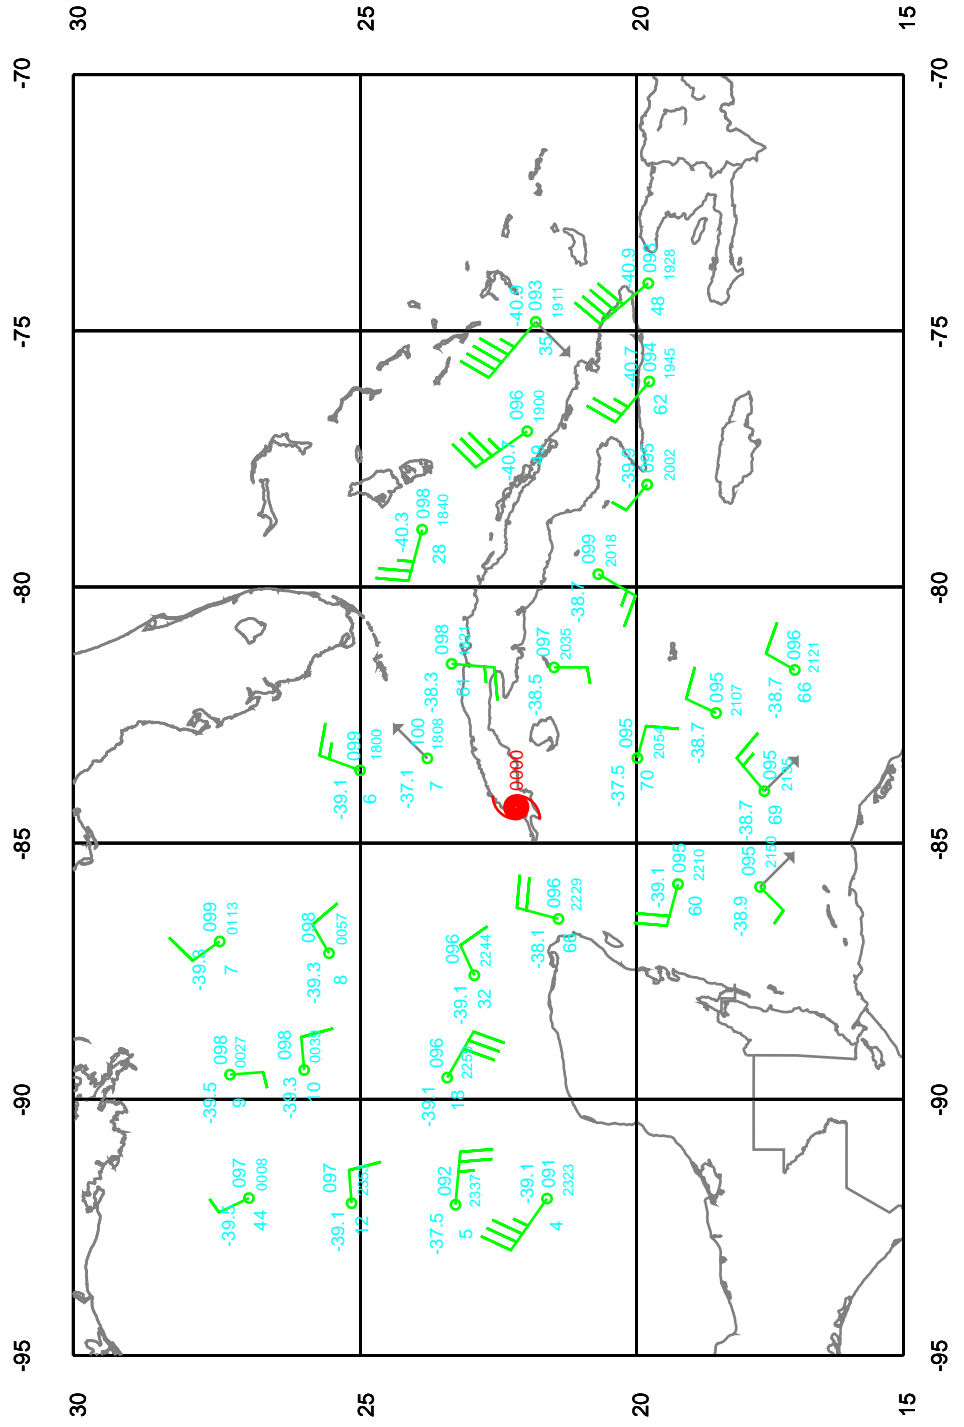

ISIDORE

250 mb

Date: 020920
Time: 18-30 UTC

EARTH RELATIVE

ISIDORE

300 mb

Date: 020920
Time: 18-30 UTC

EARTH RELATIVE

ISIDORE

400 mb

Date: 020920

Time: 18-30 UTC

EARTH RELATIVE

ISIDORE

500 mb

Date: 020920

Time: 18-30 UTC

EARTH RELATIVE

ISIDORE

700 mb

Date: 020920
Time: 18-30 UTC

EARTH RELATIVE

ISIDORE

850 mb

Date: 020920

Time: 18-30 UTC

EARTH RELATIVE

ISIDORE

Surface

Date: 020920
Time: 18-30 UTC

EARTH RELATIVE