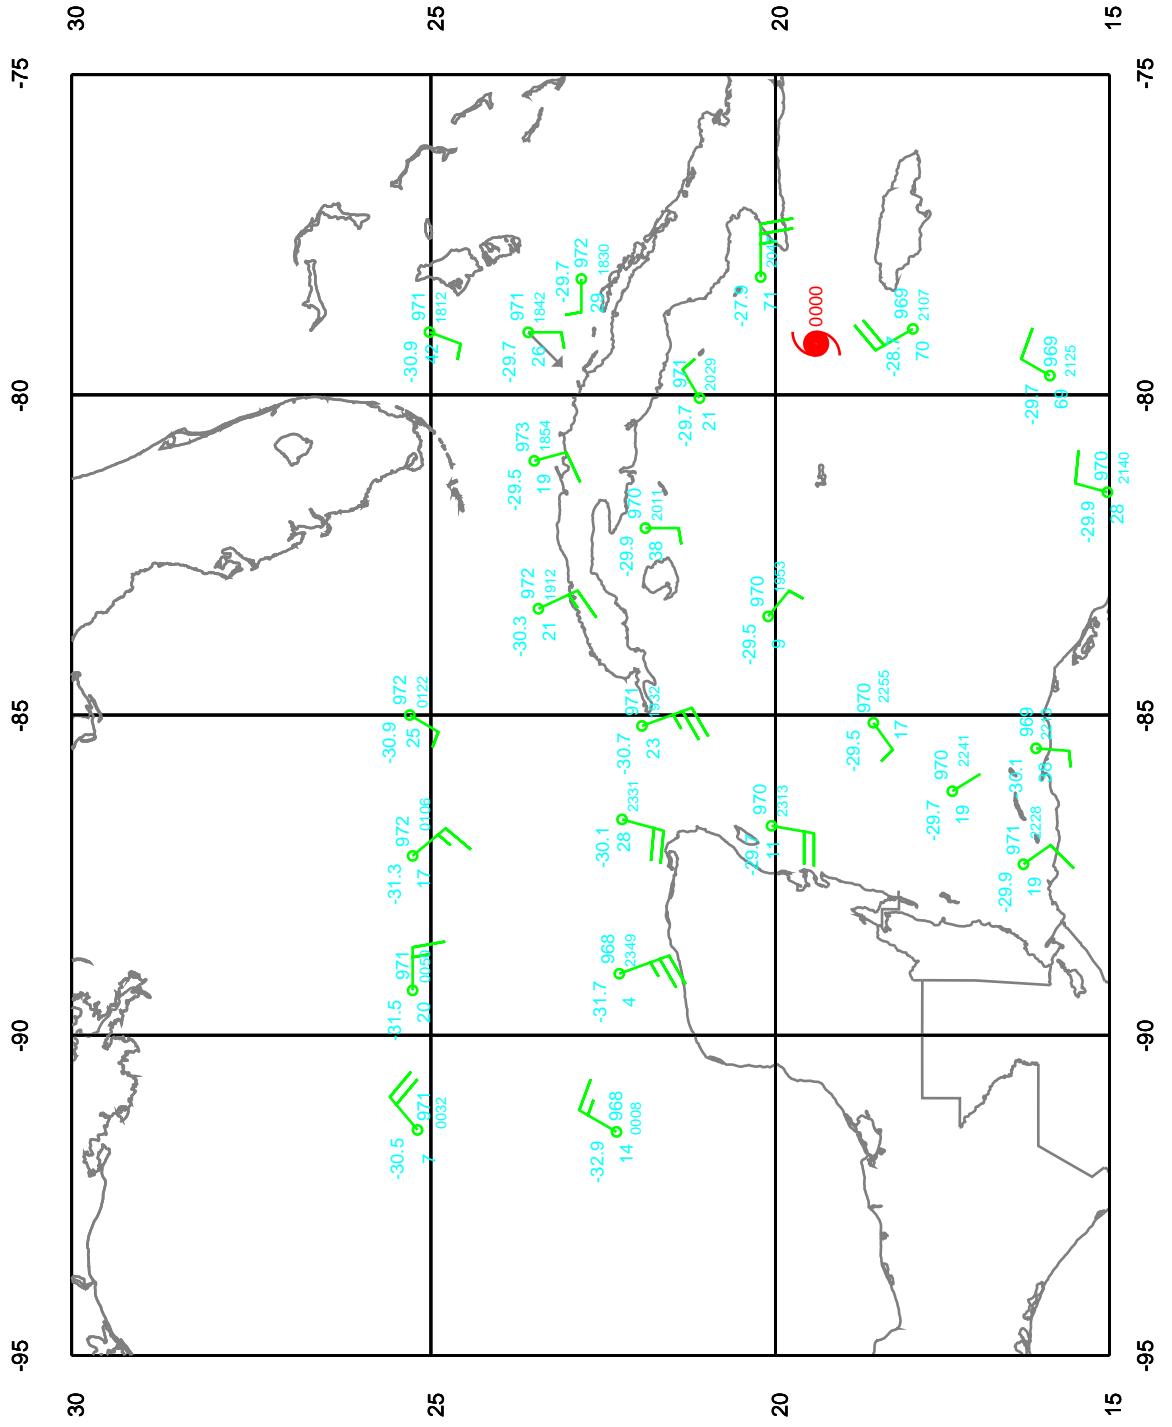

EARTH RELATIVE

ISIDORE

300 mb

Date: 020918

Time: 18-30 UTC

EARTH RELATIVE

ISIDORE

500 mb

Date: 020918
Time: 18-30 UTC

EARTH RELATIVE

ISIDORE

700 mb

Date: 020918

Time: 18-30 UTC

EARTH RELATIVE

ISIDORE

850 mb

Date: 020918

Time: 18-30 UTC

EARTH RELATIVE

ISIDORE

925 mb

Date: 020918

Time: 18-30 UTC

EARTH RELATIVE

ISIDORE

Surface

Date: 020918
Time: 18-30 UTC

EARTH RELATIVE

ISIDORE

LYR MN

Date: 020918
Time: 18-30 UTC