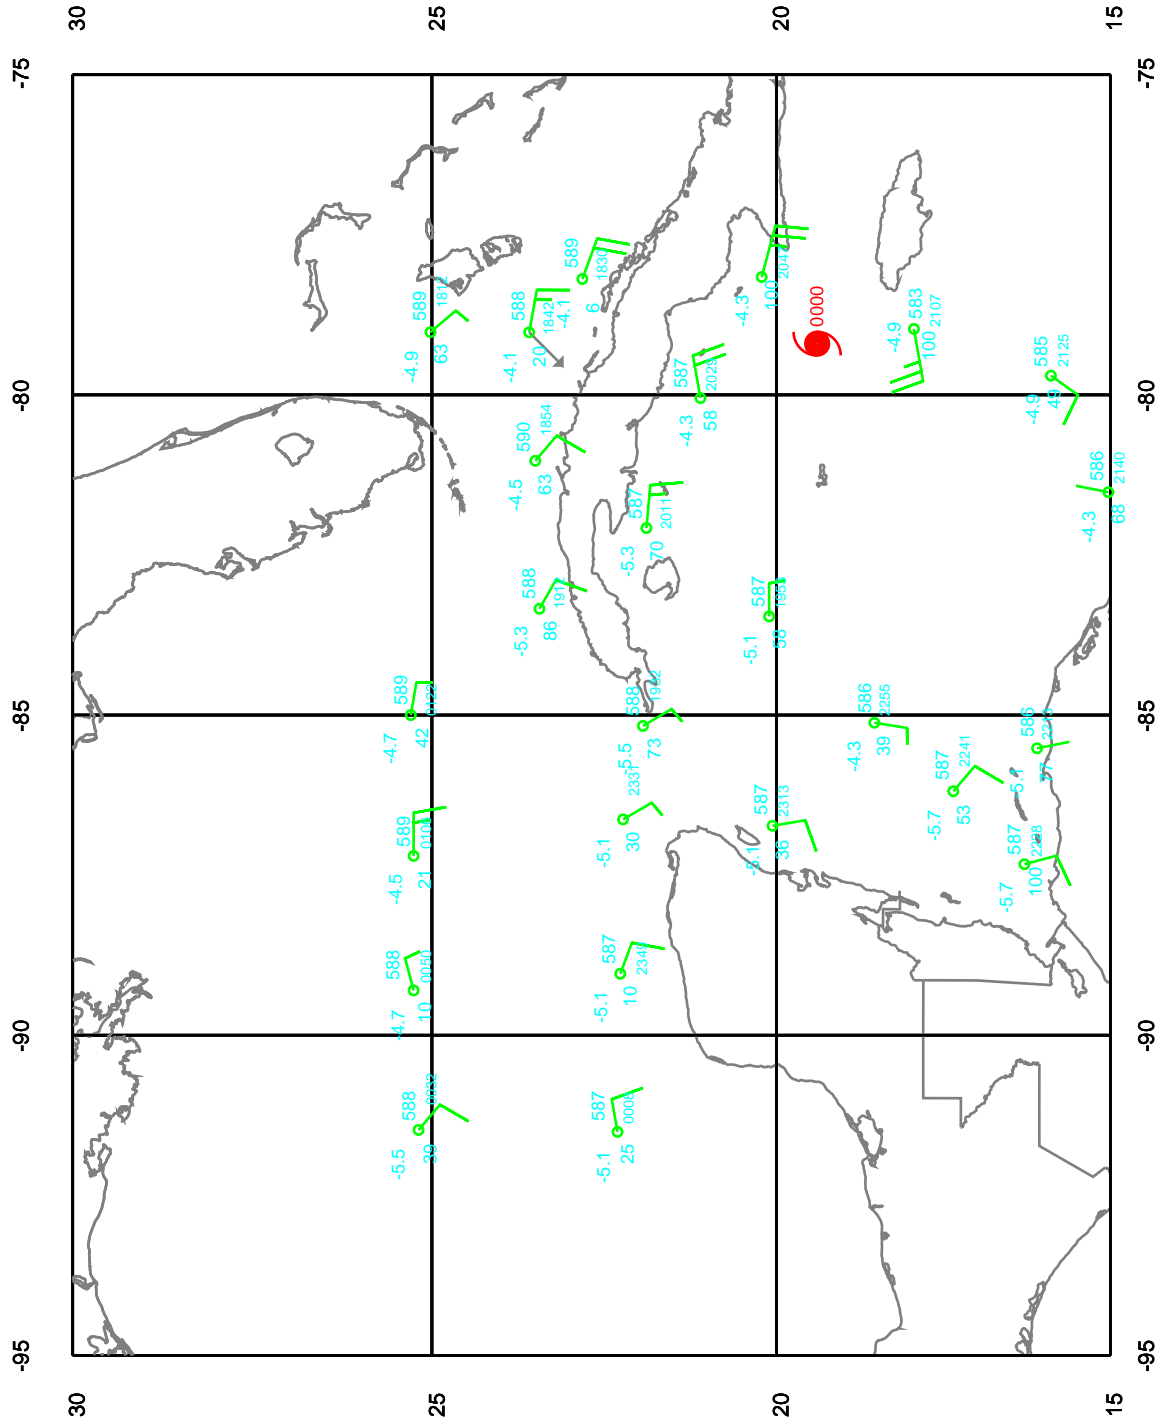

EARTH RELATIVE

ISIDORE

300 mb

Date: 020918

Time: 18-30 UTC

EARTH RELATIVE

ISIDORE

500 mb

Date: 020918
Time: 18-30 UTC

EARTH RELATIVE

ISIDORE

700 mb

Date: 020918

Time: 18-30 UTC

EARTH RELATIVE

ISIDORE

850 mb

Date: 020918

Time: 18-30 UTC

EARTH RELATIVE

ISIDORE

925 mb

Date: 020918

Time: 18-30 UTC

EARTH RELATIVE

ISIDORE

Surface

Date: 020918
Time: 18-30 UTC

EARTH RELATIVE

ISIDORE

LYR MN

Date: 020918
Time: 18-30 UTC