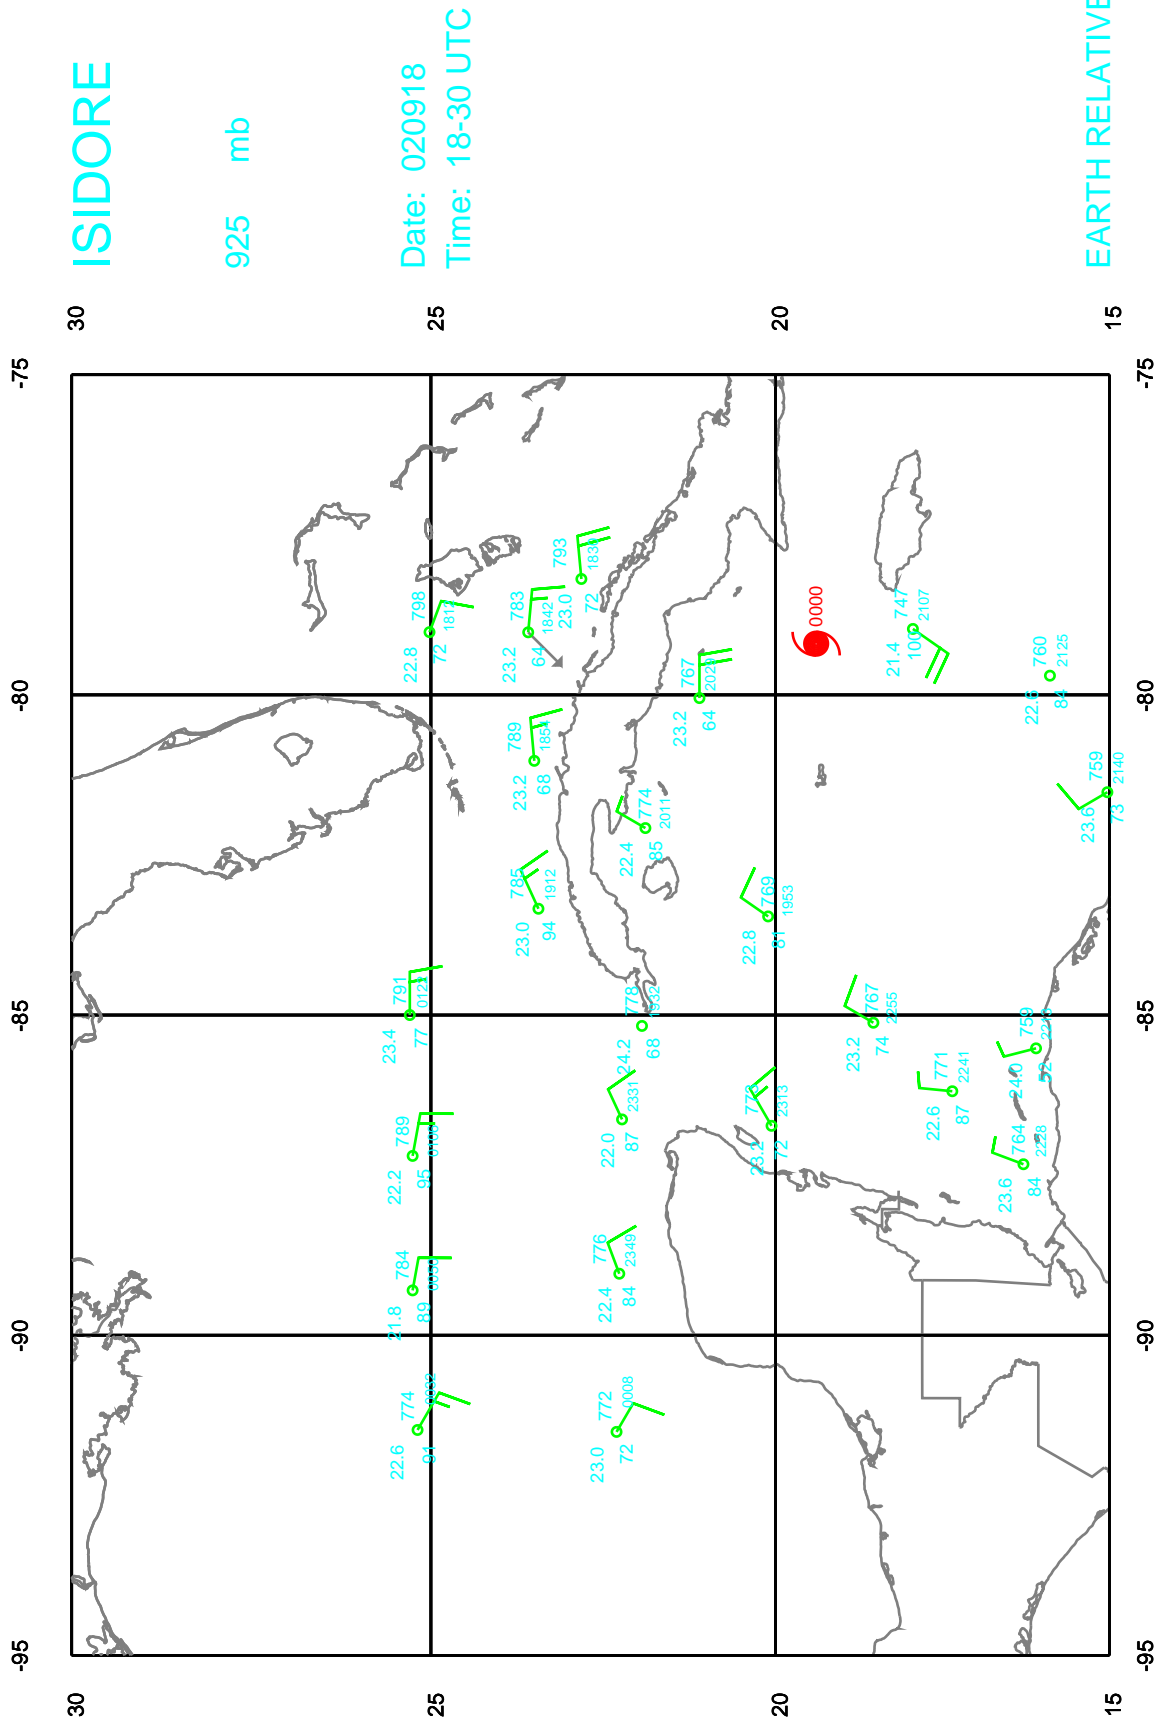

ISIDORE

200 mb

Date: 020918

Time: 18-30 UTC

EARTH RELATIVE

ISIDORE

250 mb

Date: 020918
Time: 18-30 UTC

Date: 020918
Time: 18-30 UTC

EARTH RELATIVE

ISIDORE

700 mb

Date: 020918

Time: 18-30 UTC

EARTH RELATIVE

ISIDORE

850 mb

Date: 020918

Time: 18-30 UTC

EARTH RELATIVE

ISIDORE

925 mb

Date: 020918

Time: 18-30 UTC

EARTH RELATIVE

ISIDORE

Surface

Date: 020918
Time: 18-30 UTC

EARTH RELATIVE

ISIDORE

LYR MN

Date: 020918
Time: 18-30 UTC