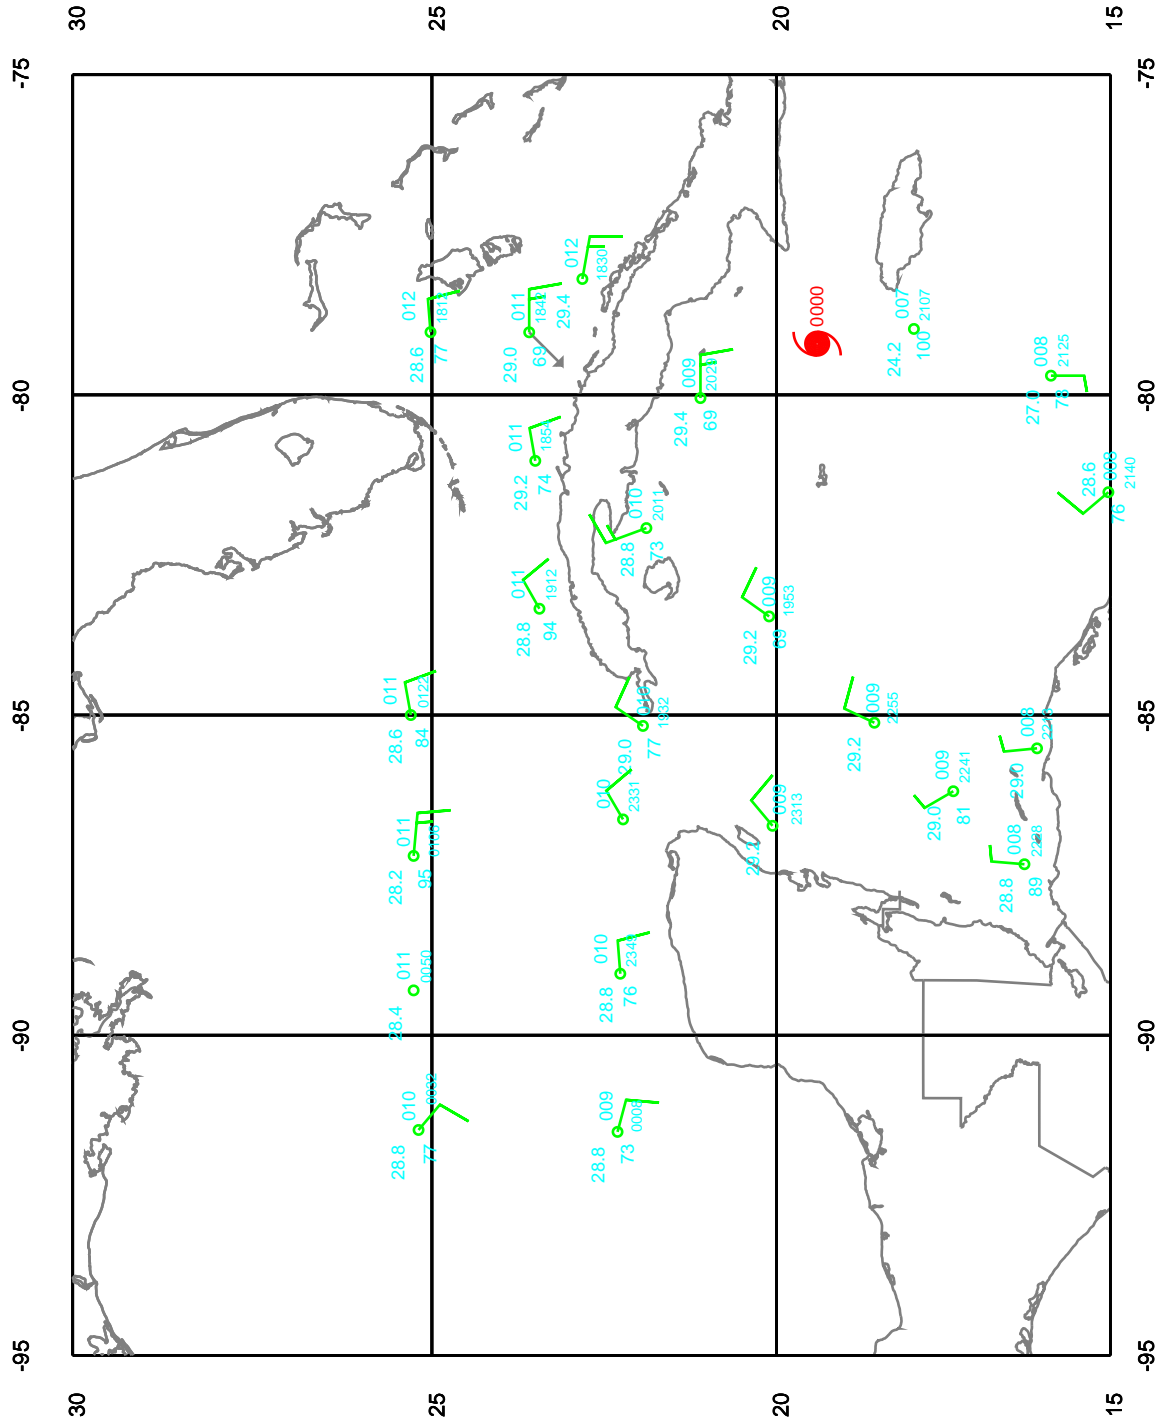

Date: 020918
Time: 18-30 UTC

EARTH RELATIVE

ISIDORE

700 mb

Date: 020918

Time: 18-30 UTC

EARTH RELATIVE

ISIDORE

850 mb

Date: 020918

Time: 18-30 UTC

EARTH RELATIVE

ISIDORE

925 mb

Date: 020918

Time: 18-30 UTC

EARTH RELATIVE

ISIDORE

Surface

Date: 020918
Time: 18-30 UTC

EARTH RELATIVE

ISIDORE

LYR MN

Date: 020918
Time: 18-30 UTC

EARTH RELATIVE