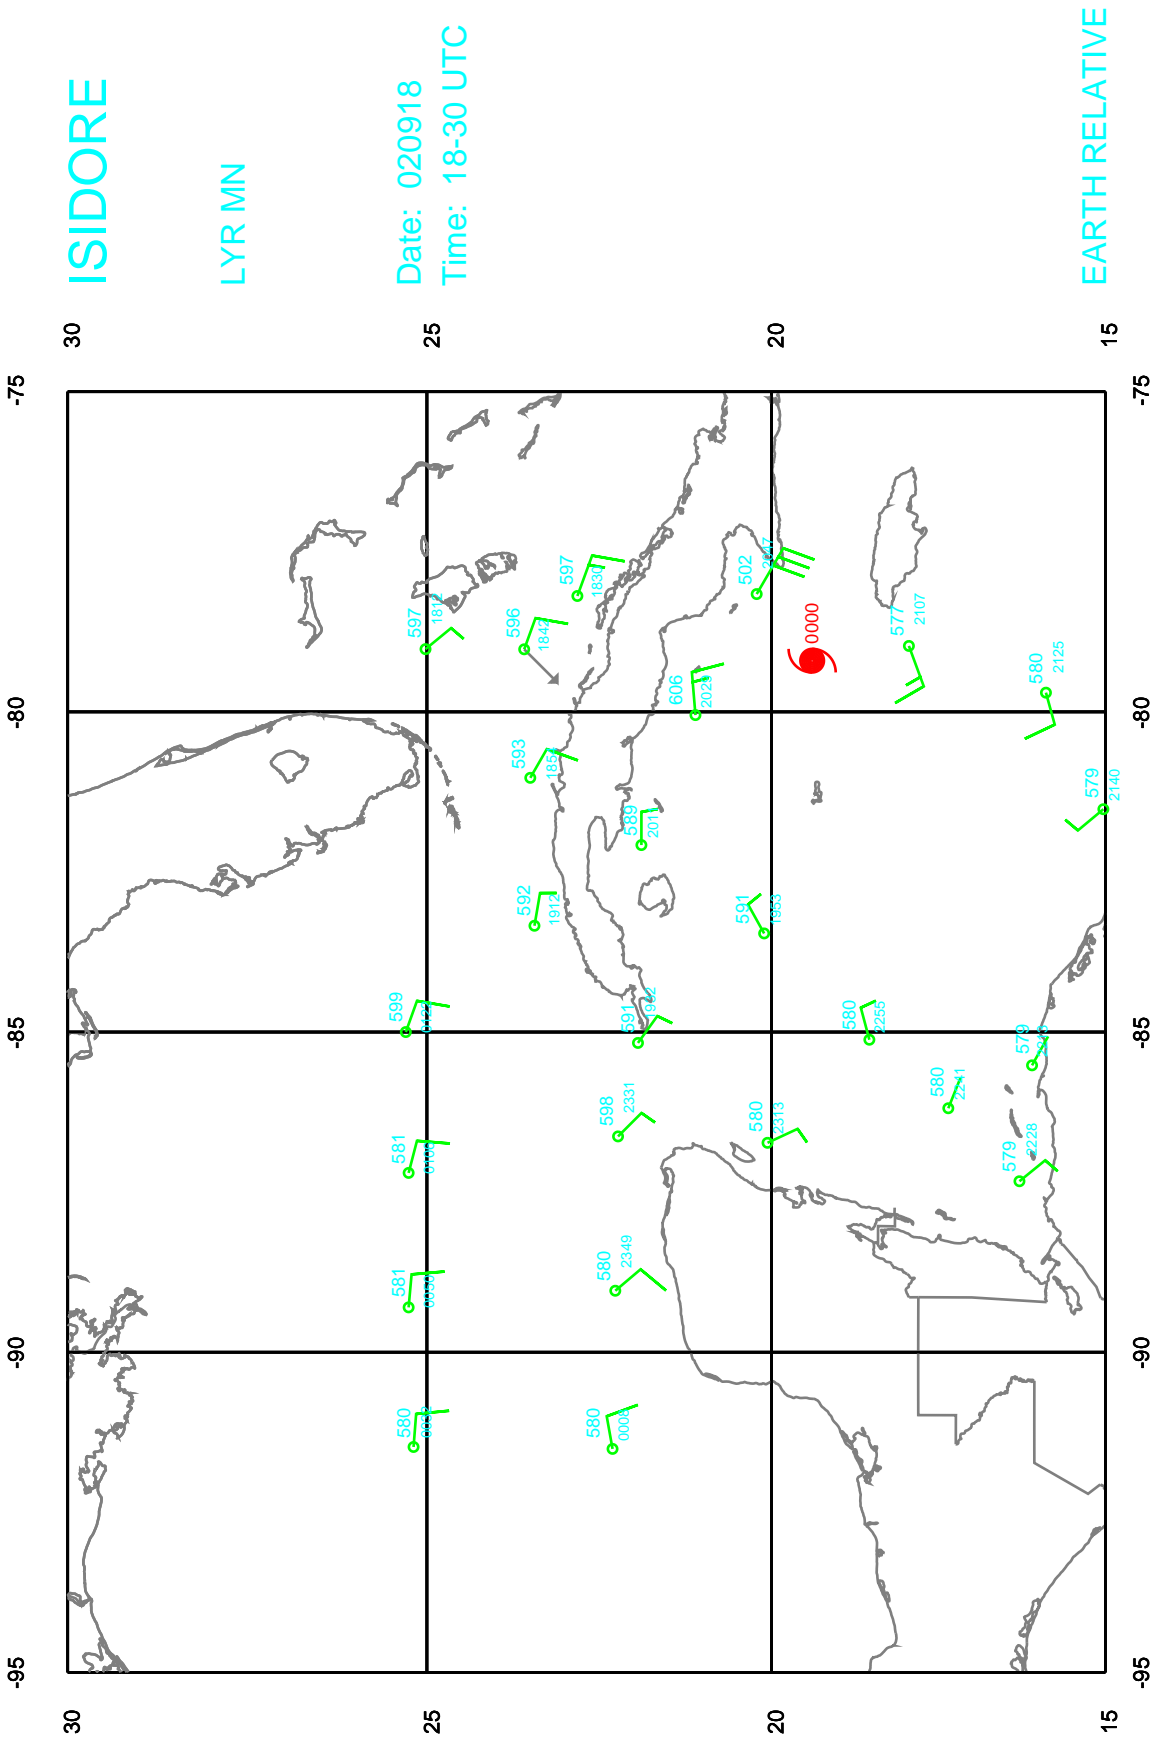

ISIDORE

200 mb

Date: 020918

Time: 18-30 UTC

EARTH RELATIVE

ISIDORE

250 mb

Date: 020918
Time: 18-30 UTC

Date: 020918
Time: 18-30 UTC

EARTH RELATIVE

ISIDORE

700 mb

Date: 020918

Time: 18-30 UTC

EARTH RELATIVE

ISIDORE

850 mb

Date: 020918

Time: 18-30 UTC

EARTH RELATIVE

ISIDORE

925 mb

Date: 020918

Time: 18-30 UTC

EARTH RELATIVE

ISIDORE

Surface

Date: 020918
Time: 18-30 UTC

EARTH RELATIVE

ISIDORE

LYR MN

Date: 020918
Time: 18-30 UTC