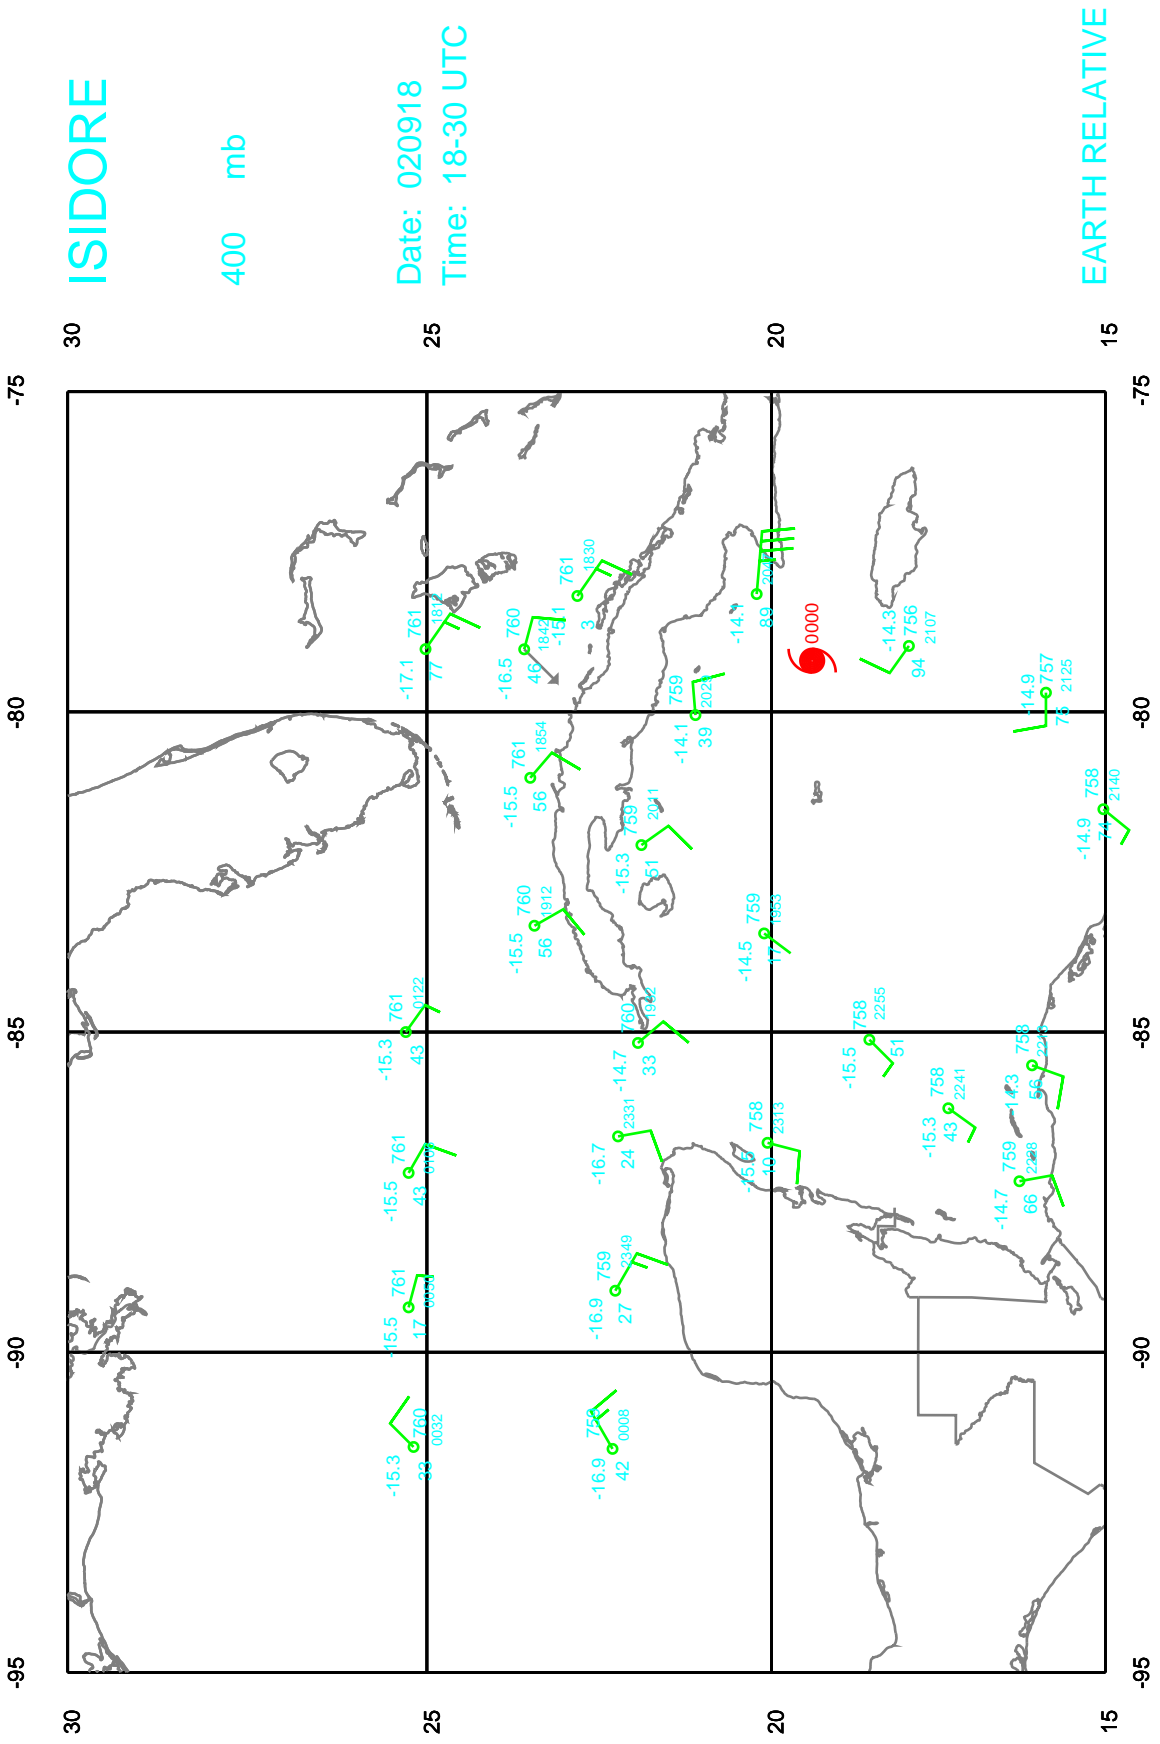

ISIDORE

200 mb

Date: 020918

Time: 18-30 UTC

EARTH RELATIVE

ISIDORE

250 mb

Date: 020918
Time: 18-30 UTC

EARTH RELATIVE

ISIDORE

300 mb

Date: 020918

Time: 18-30 UTC

EARTH RELATIVE

ISIDORE

500 mb

Date: 020918
Time: 18-30 UTC

EARTH RELATIVE

ISIDORE

700 mb

Date: 020918

Time: 18-30 UTC

EARTH RELATIVE

ISIDORE

EARTH RELATIVE

ISIDORE

Surface

Date: 020918
Time: 18-30 UTC

EARTH RELATIVE

ISIDORE

LYR MN

Date: 020918
Time: 18-30 UTC