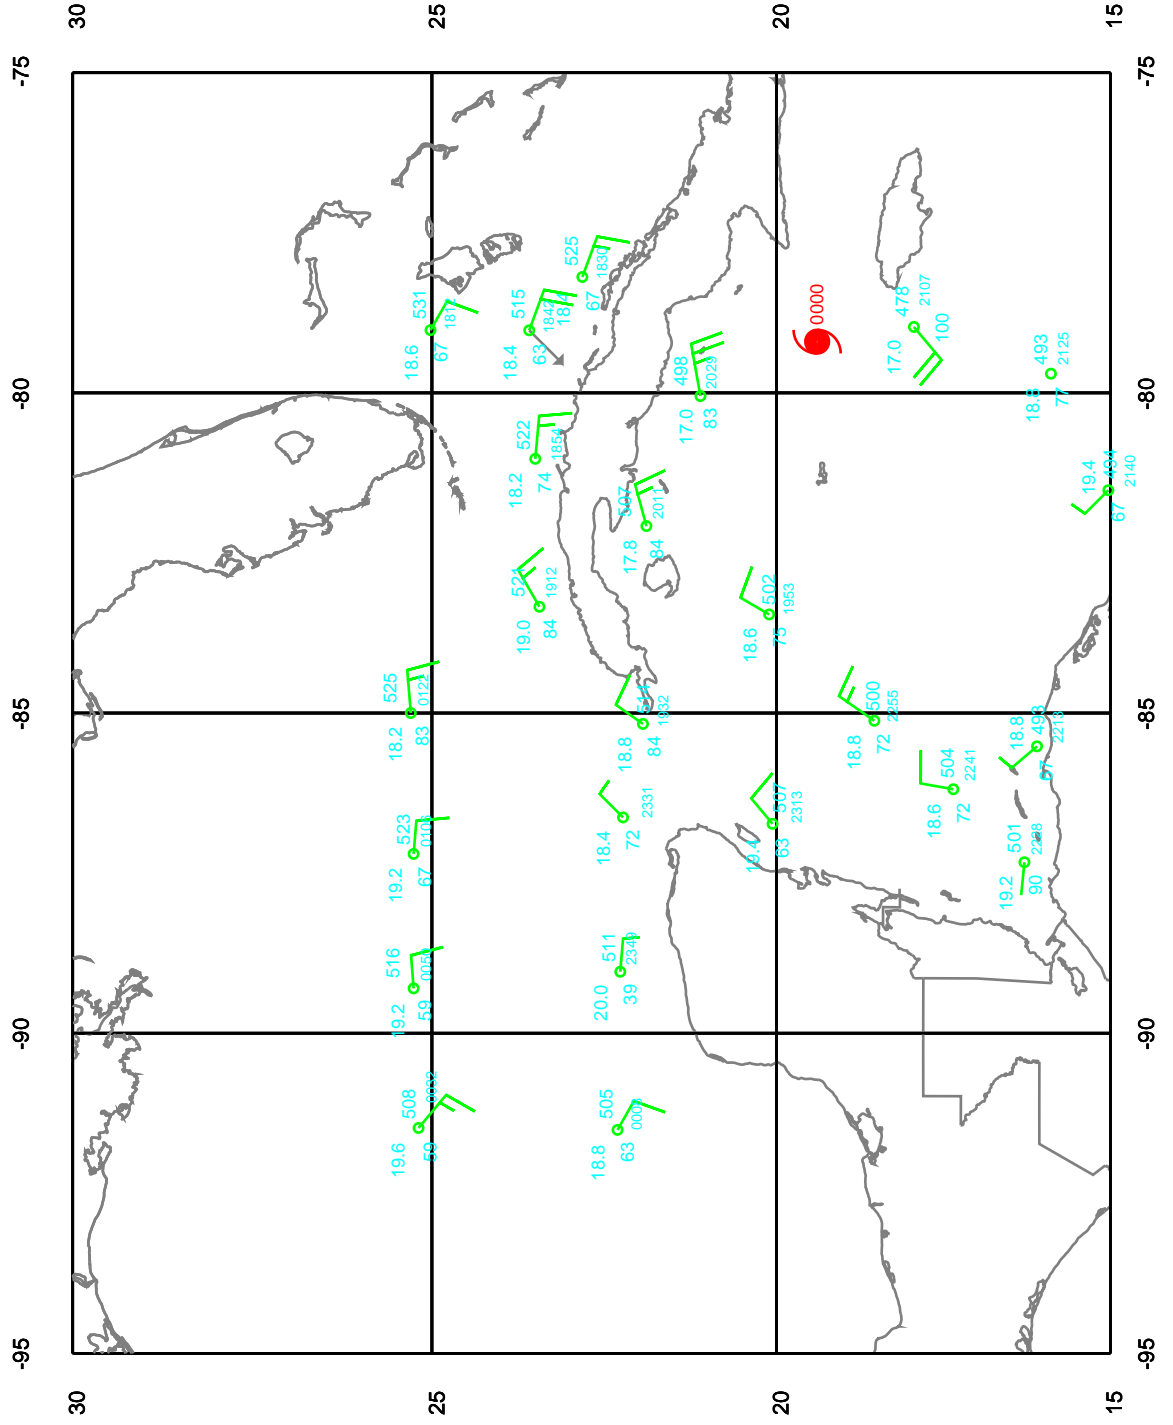

EARTH RELATIVE

ISIDORE

300 mb

Date: 020918

Time: 18-30 UTC

EARTH RELATIVE

ISIDORE

500 mb

Date: 020918
Time: 18-30 UTC

EARTH RELATIVE

ISIDORE

700 mb

Date: 020918

Time: 18-30 UTC

EARTH RELATIVE

ISIDORE

850 mb

Date: 020918

Time: 18-30 UTC

EARTH RELATIVE

ISIDORE

925 mb

Date: 020918

Time: 18-30 UTC

EARTH RELATIVE

ISIDORE

Surface

Date: 020918
Time: 18-30 UTC

EARTH RELATIVE

ISIDORE

LYR MN

Date: 020918
Time: 18-30 UTC