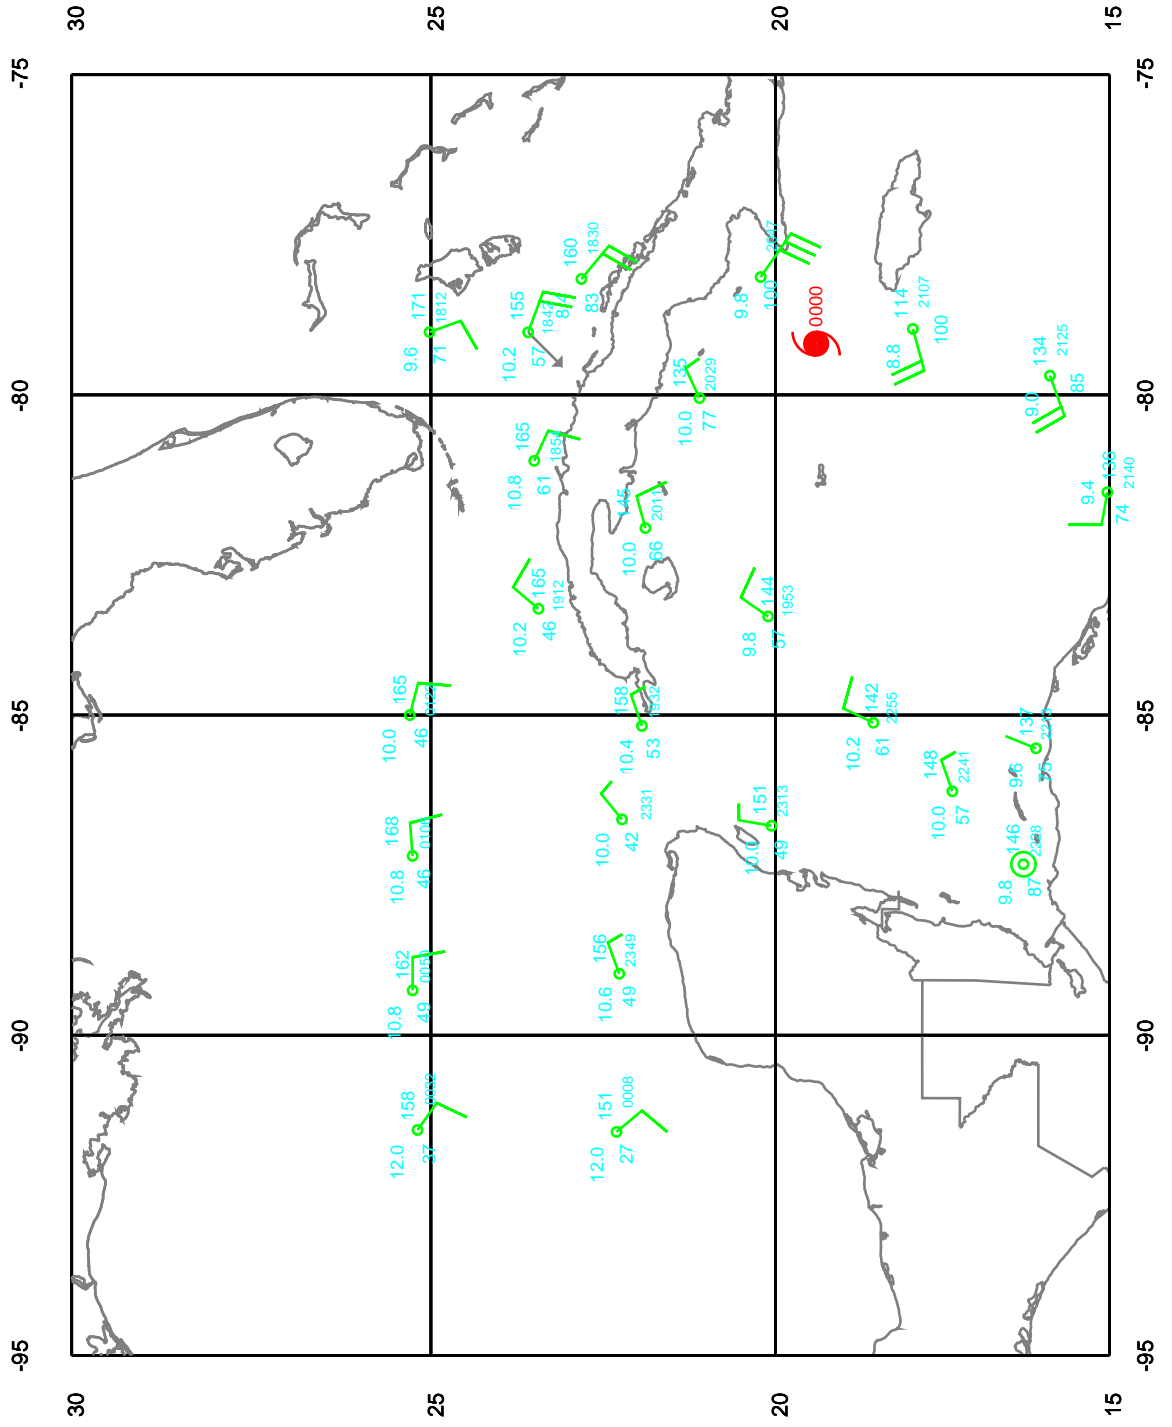

EARTH RELATIVE

ISIDORE

300 mb

Date: 020918

Time: 18-30 UTC

EARTH RELATIVE

ISIDORE

500 mb

Date: 020918
Time: 18-30 UTC

EARTH RELATIVE

ISIDORE

700 mb

Date: 020918

Time: 18-30 UTC

EARTH RELATIVE

ISIDORE

850 mb

Date: 020918

Time: 18-30 UTC

EARTH RELATIVE

ISIDORE

925 mb

Date: 020918

Time: 18-30 UTC

EARTH RELATIVE

ISIDORE

Surface

Date: 020918
Time: 18-30 UTC

EARTH RELATIVE

ISIDORE

LYR MN

Date: 020918
Time: 18-30 UTC