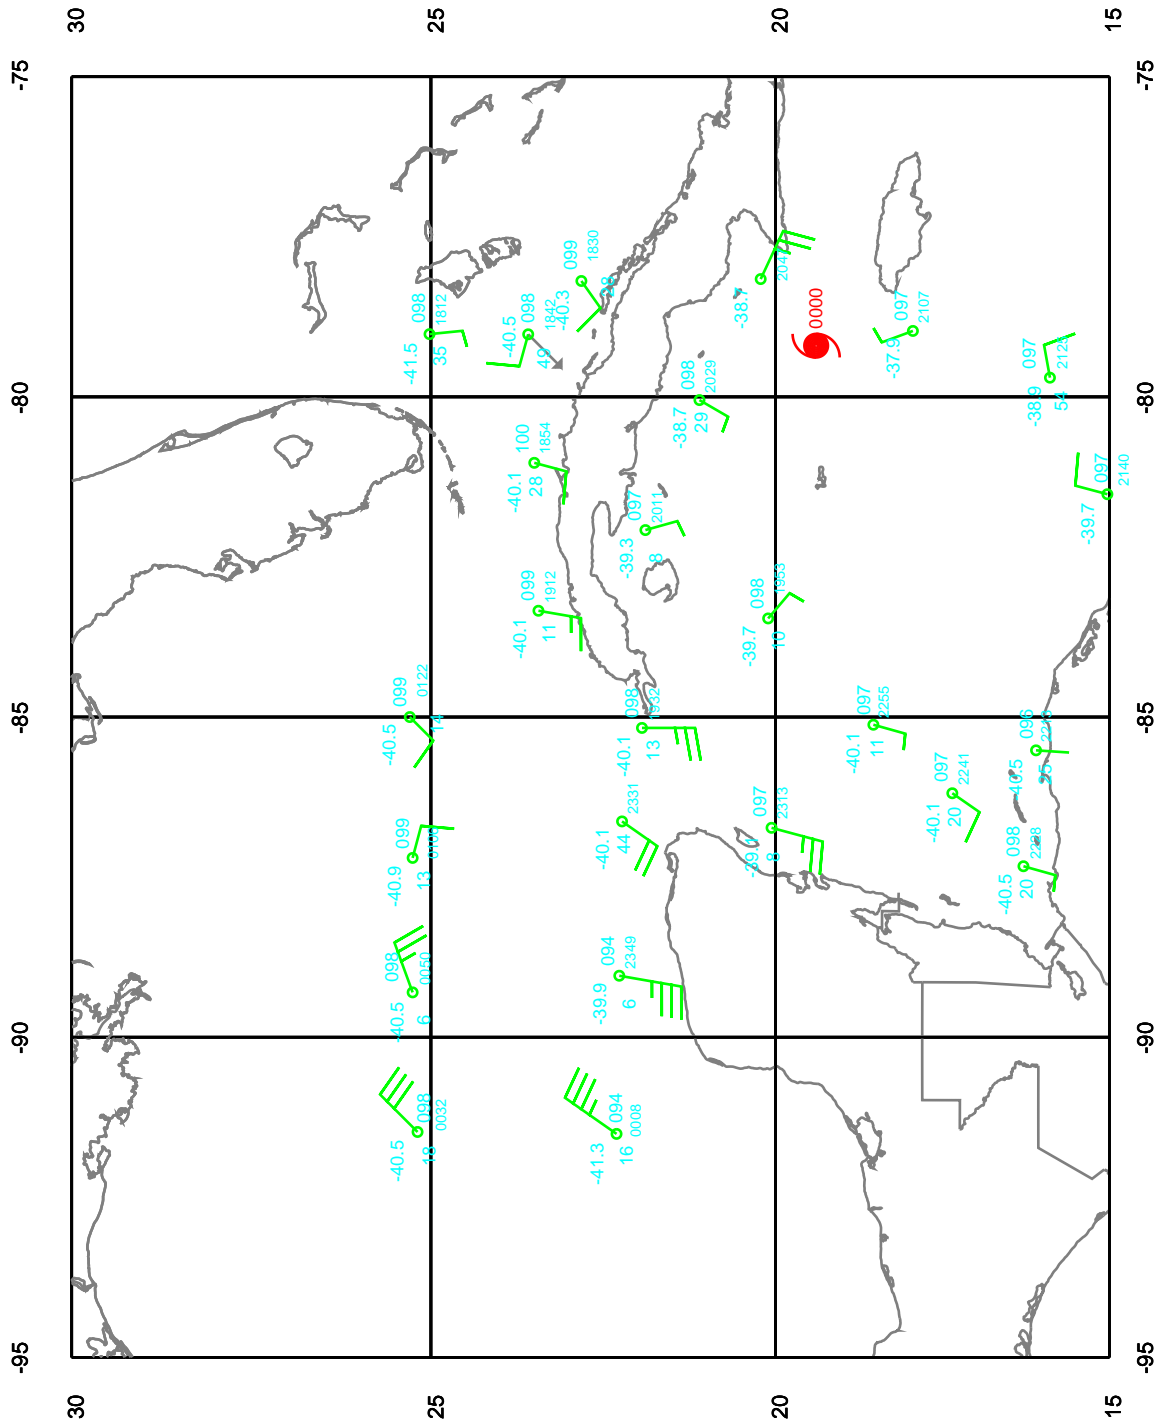

ISIDORE

250 mb

Date: 020918
Time: 18-30 UTC

EARTH RELATIVE