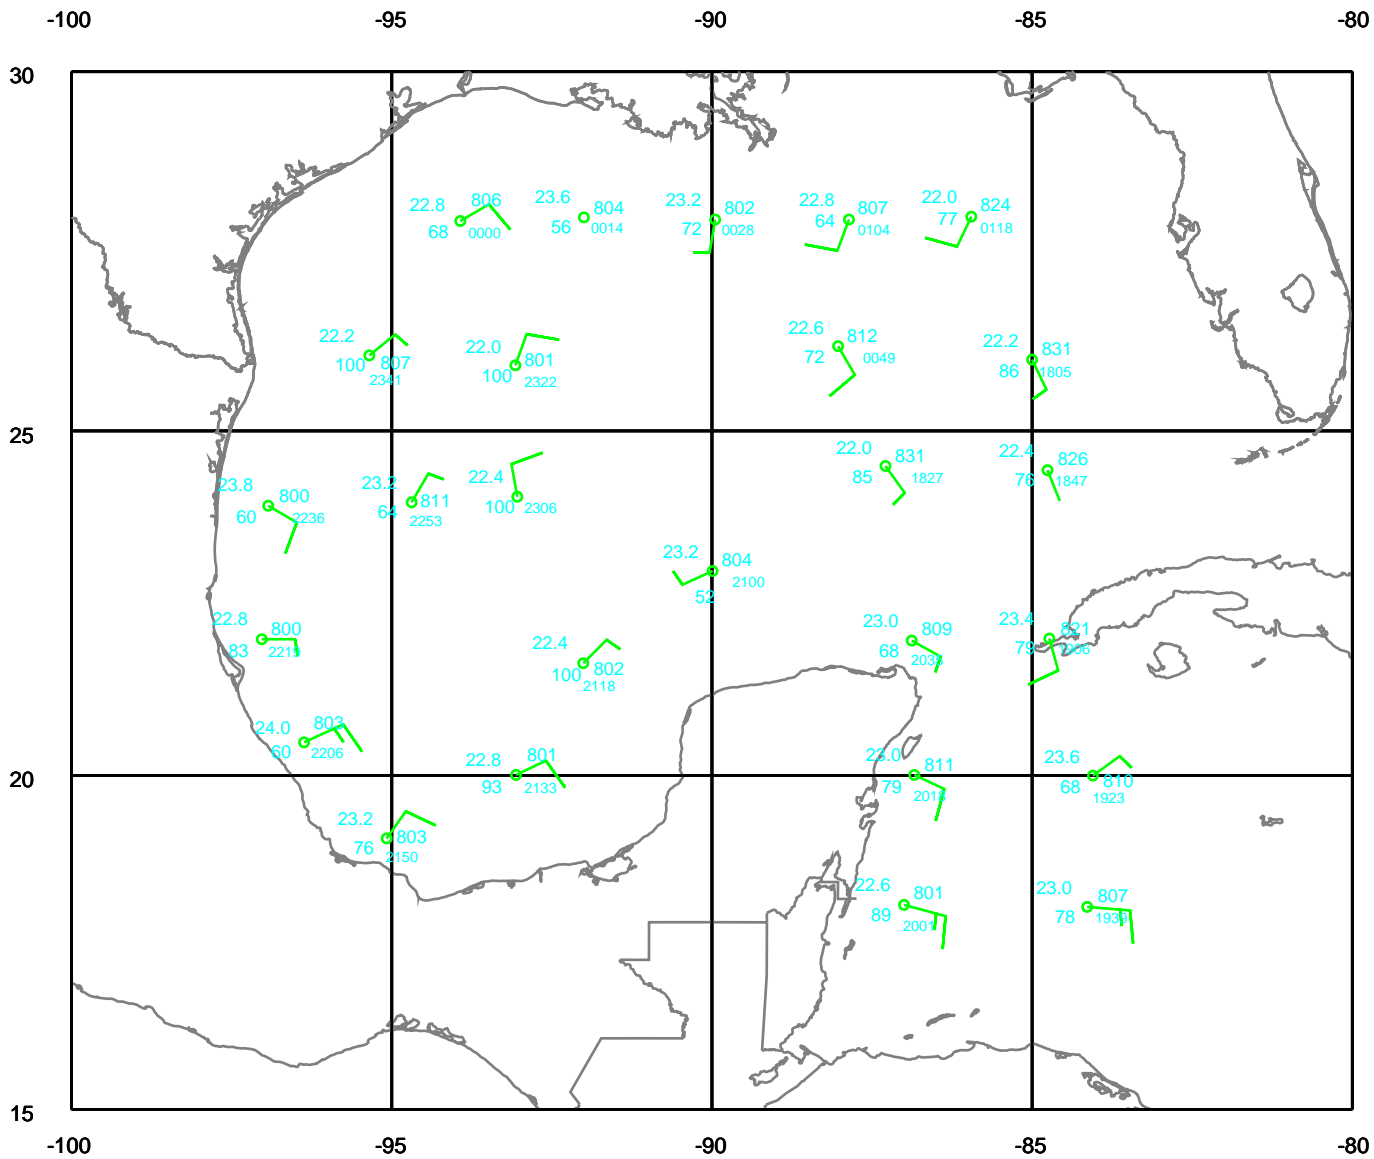

BONNIE

400 mb

Date: 040810
Time: 18-30 UTC

EARTH RELATIVE

BONNIE

500 mb

Date: 040810
Time: 18-30 UTC

EARTH RELATIVE

BONNIE

700 mb

Date: 040810

Time: 18-30 UTC

EARTH RELATIVE

BONNIE

850 mb

Date: 040810
Time: 18-30 UTC

EARTH RELATIVE

BONNIE

925 mb

Date: 040810
Time: 18-30 UTC

EARTH RELATIVE

BONNIE

Surface

Date: 040810

Time: 18-30 UTC

EARTH RELATIVE