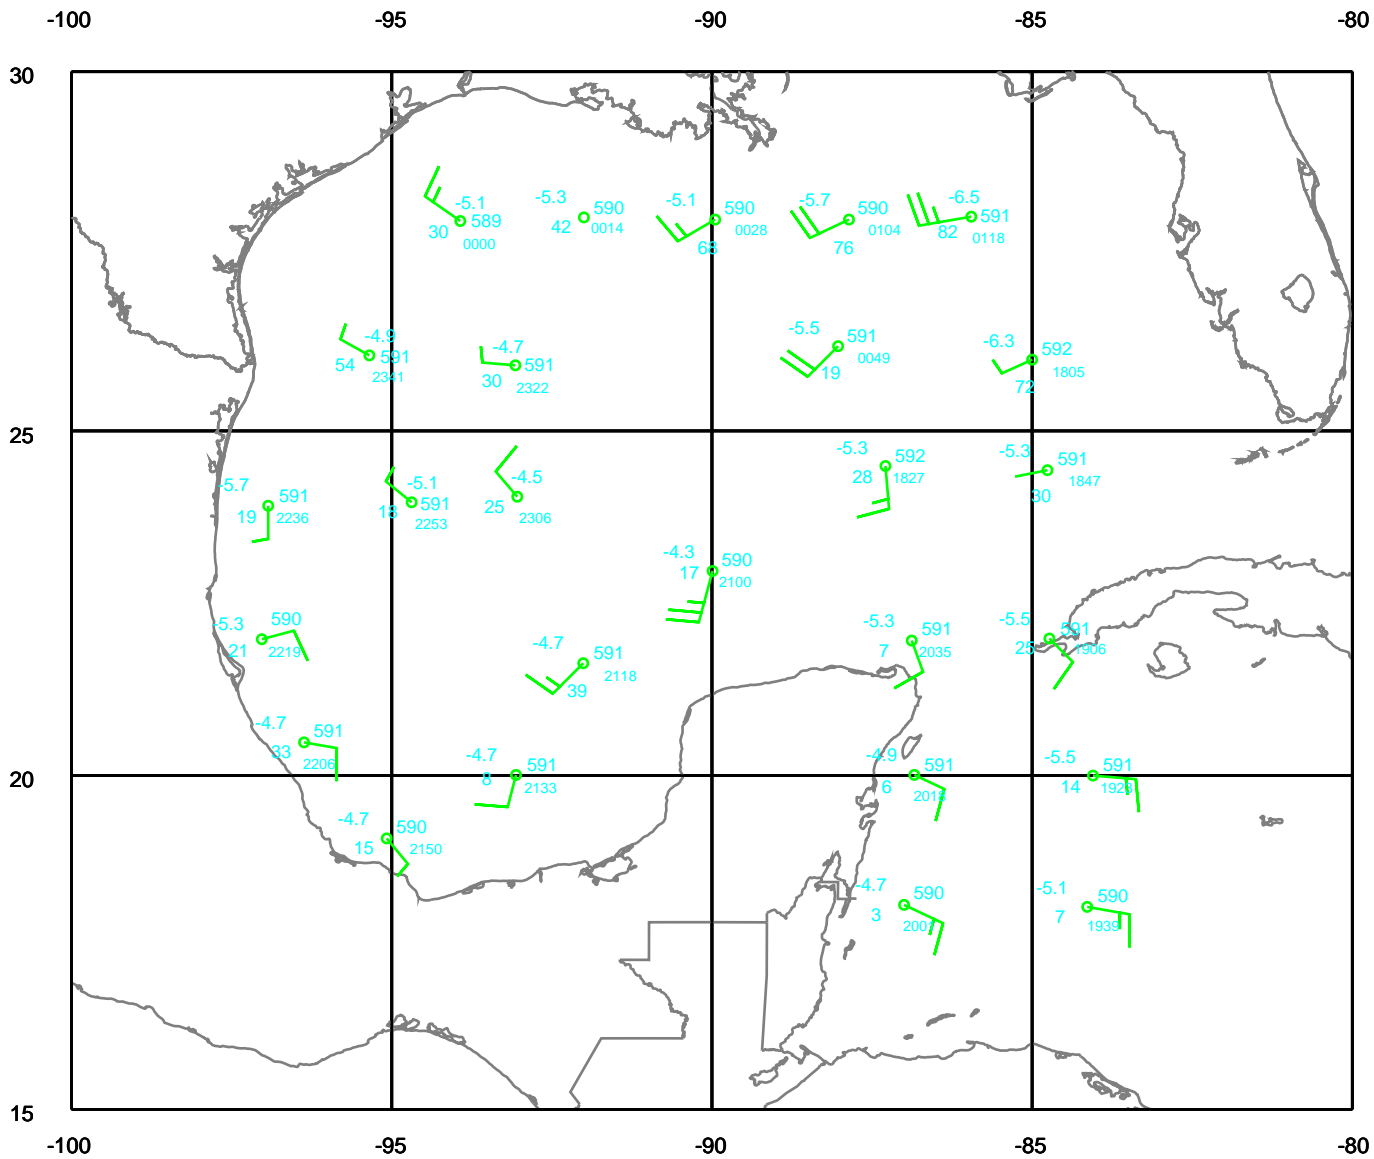

BONNIE

500 mb

Date: 040810
Time: 18-30 UTC

EARTH RELATIVE