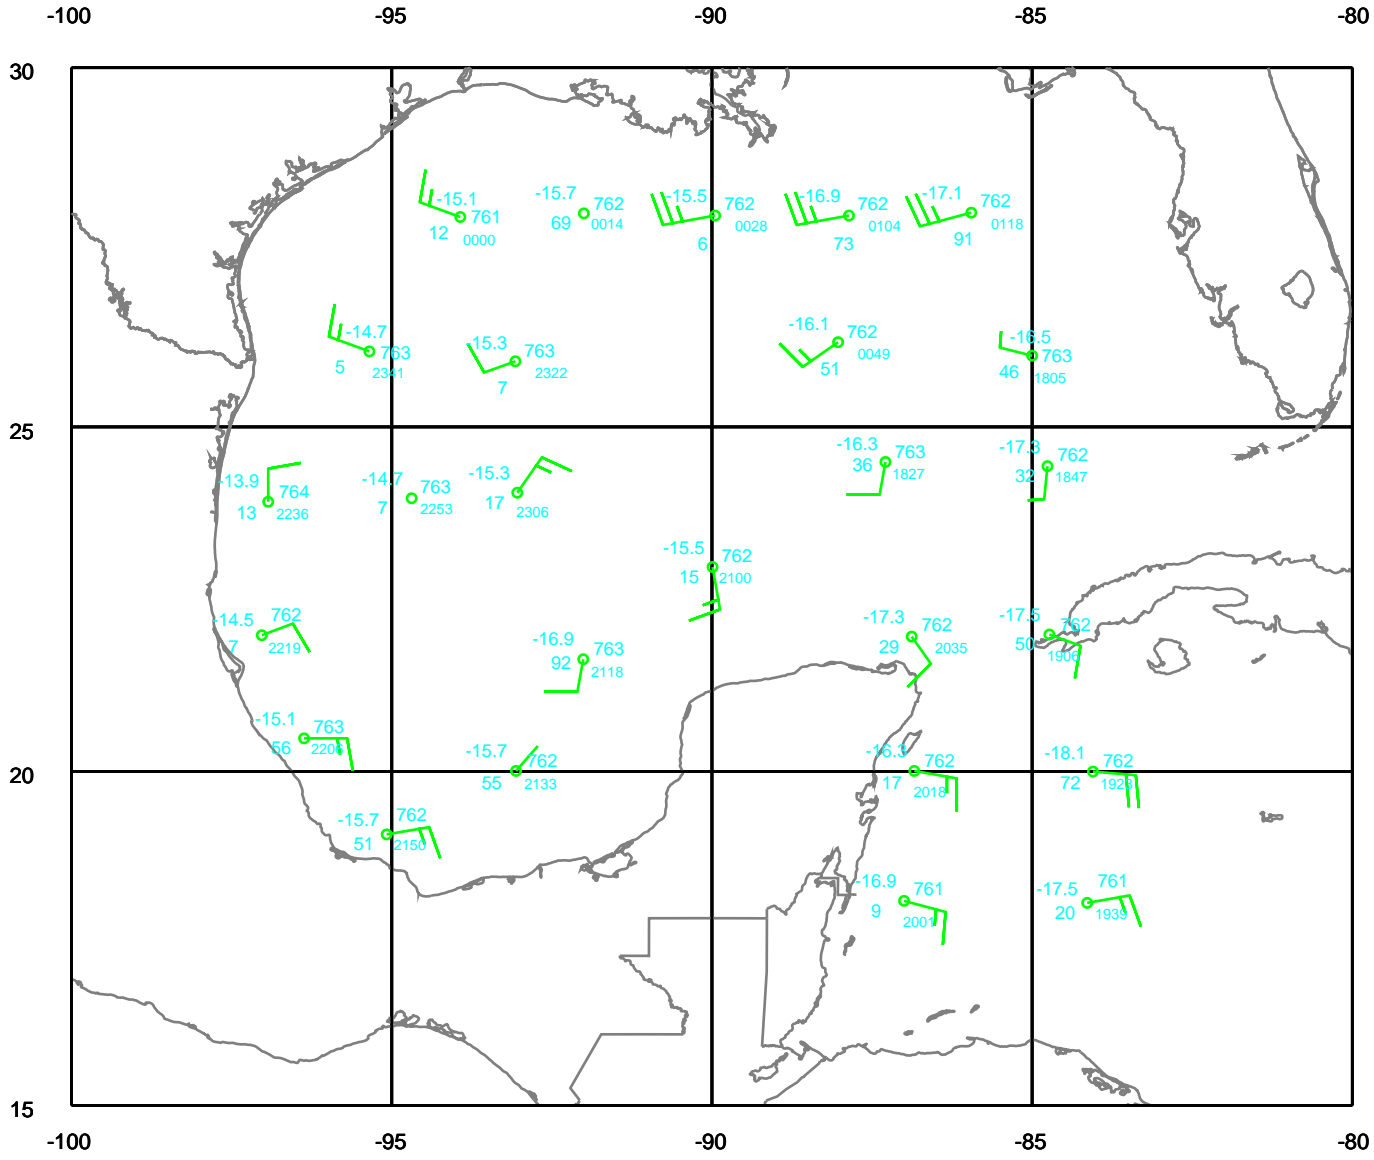

BONNIE

250 mb

Date: 040810
Time: 18-30 UTC

EARTH RELATIVE

BONNIE

300 mb

Date: 040810
Time: 18-30 UTC

EARTH RELATIVE

BONNIE

700 mb

Date: 040810

Time: 18-30 UTC

EARTH RELATIVE

BONNIE

850 mb

Date: 040810
Time: 18-30 UTC

EARTH RELATIVE

BONNIE

925 mb

Date: 040810
Time: 18-30 UTC

EARTH RELATIVE

BONNIE

Surface

Date: 040810

Time: 18-30 UTC

EARTH RELATIVE