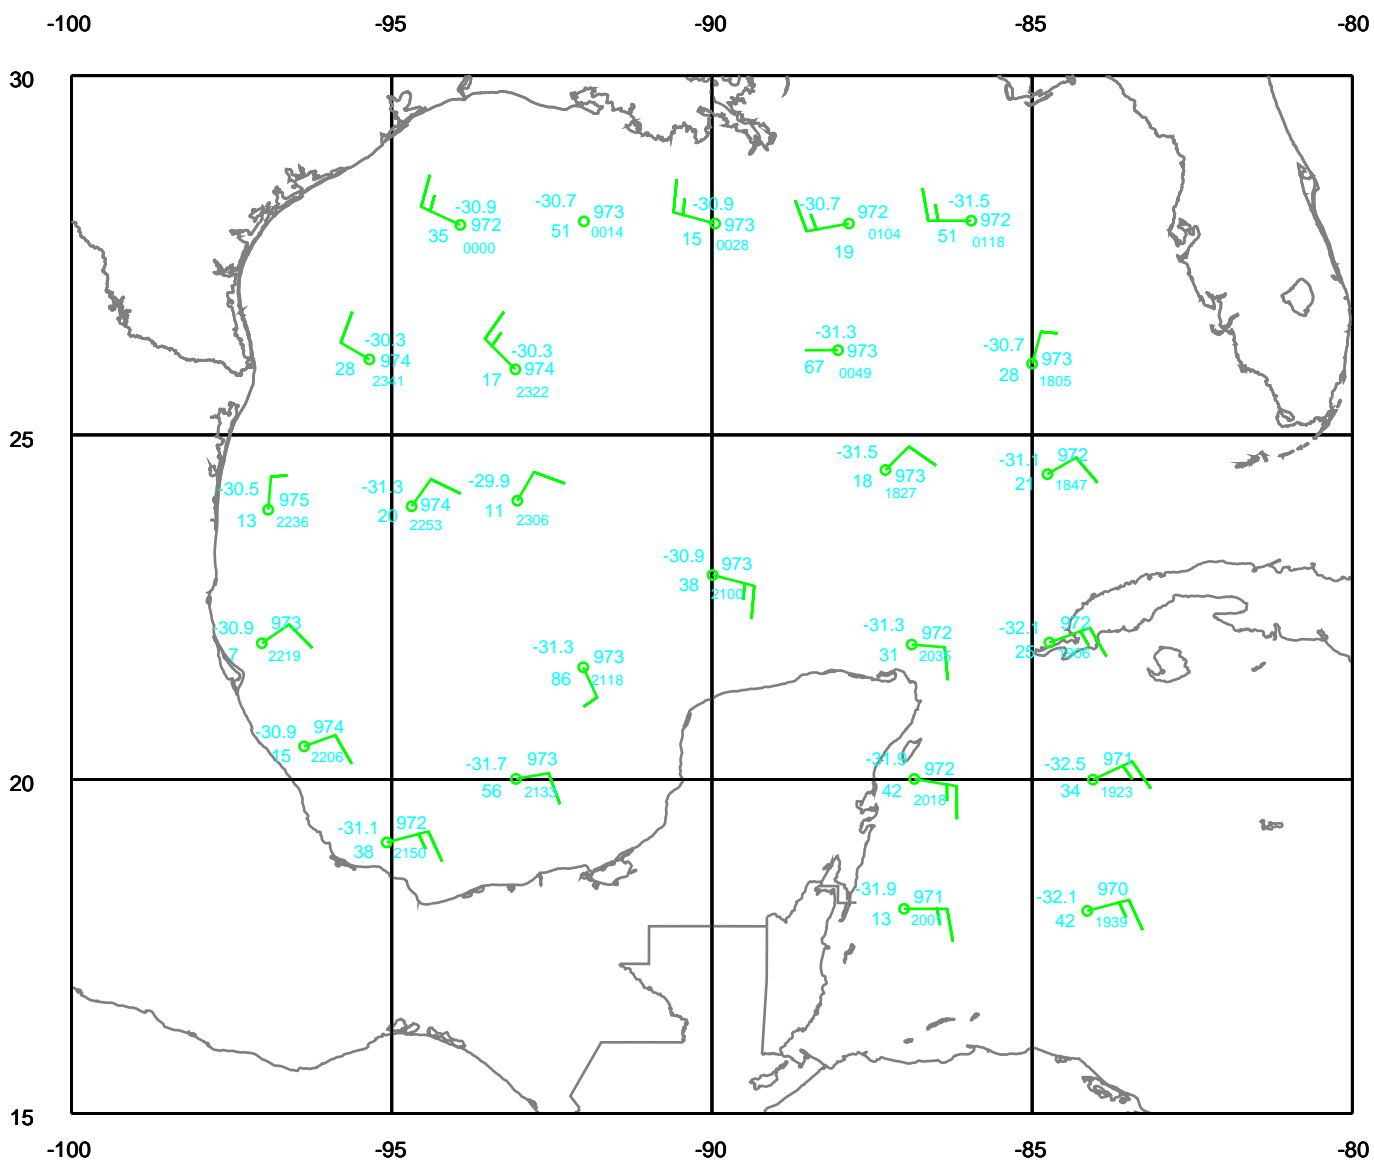

BONNIE

150 mb

Date: 040810
Time: 18-30 UTC

EARTH RELATIVE

BONNIE

200 mb

Date: 040810
Time: 18-30 UTC

EARTH RELATIVE

BONNIE

250 mb

Date: 040810
Time: 18-30 UTC

EARTH RELATIVE

BONNIE

300 mb

Date: 040810
Time: 18-30 UTC

EARTH RELATIVE

EARTH RELATIVE

BONNIE

925 mb

Date: 040810
Time: 18-30 UTC

EARTH RELATIVE

BONNIE

Surface

Date: 040810

Time: 18-30 UTC

EARTH RELATIVE