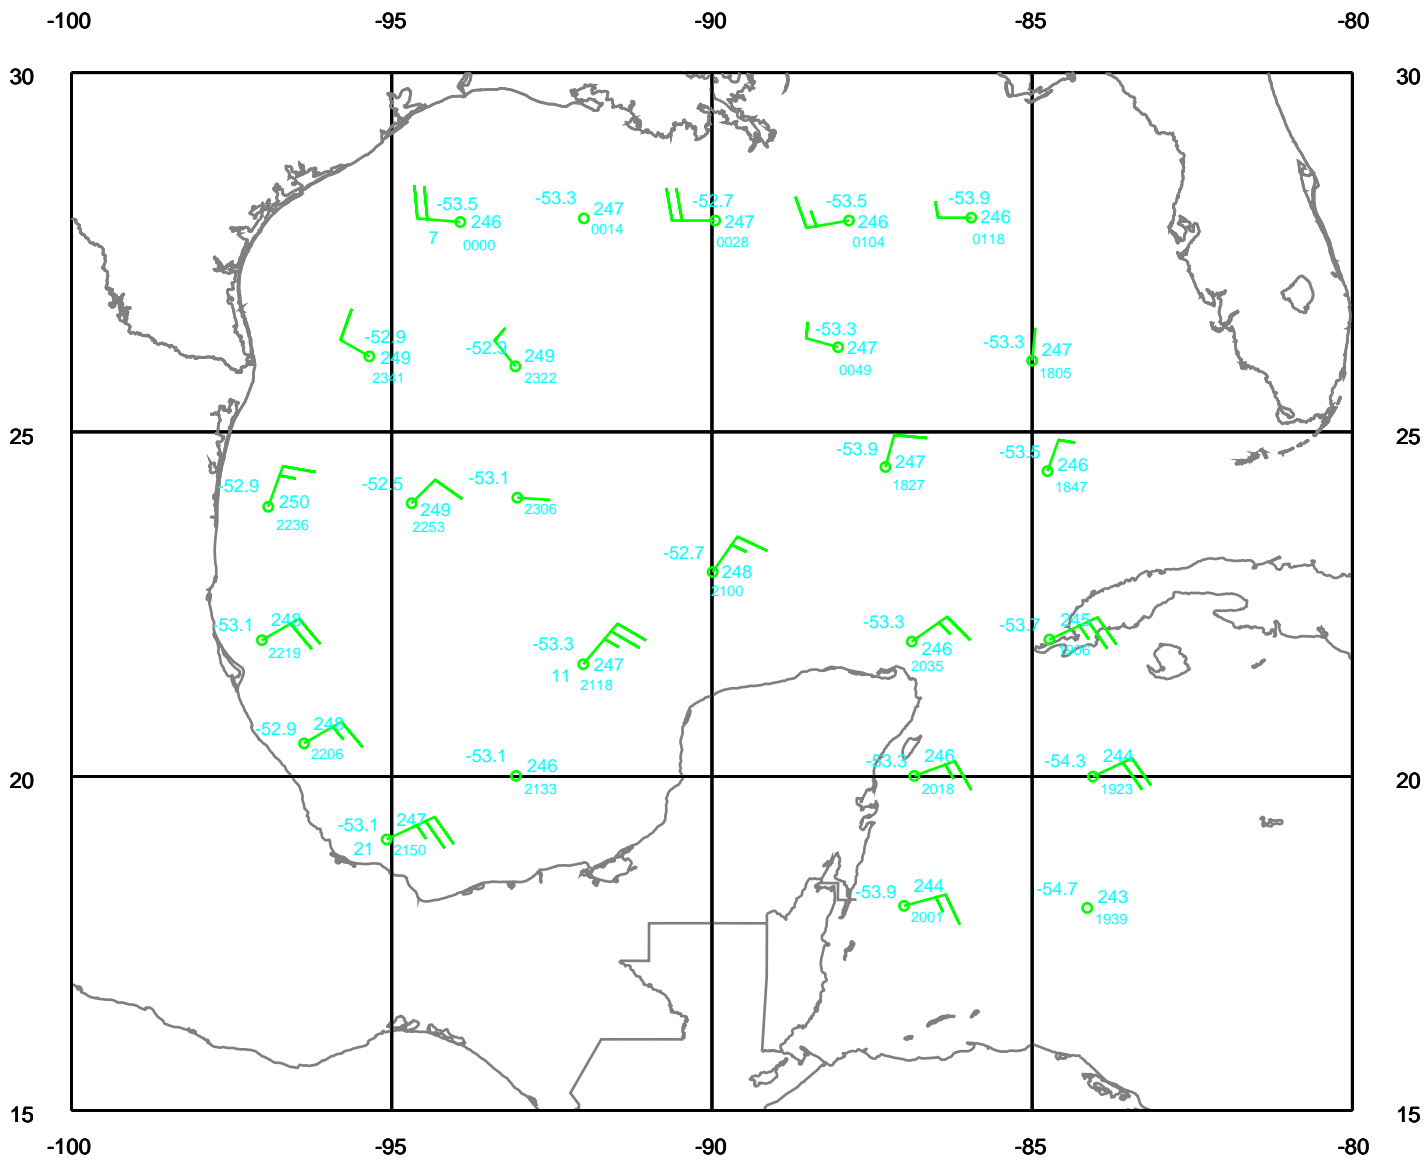

BONNIE

150 mb

Date: 040810
Time: 18-30 UTC

EARTH RELATIVE

BONNIE

200 mb

Date: 040810
Time: 18-30 UTC

EARTH RELATIVE

BONNIE

250 mb

Date: 040810
Time: 18-30 UTC

EARTH RELATIVE

BONNIE

300 mb

Date: 040810
Time: 18-30 UTC

EARTH RELATIVE

EARTH RELATIVE

BONNIE

925 mb

Date: 040810
Time: 18-30 UTC

EARTH RELATIVE

BONNIE

Surface

Date: 040810

Time: 18-30 UTC

EARTH RELATIVE