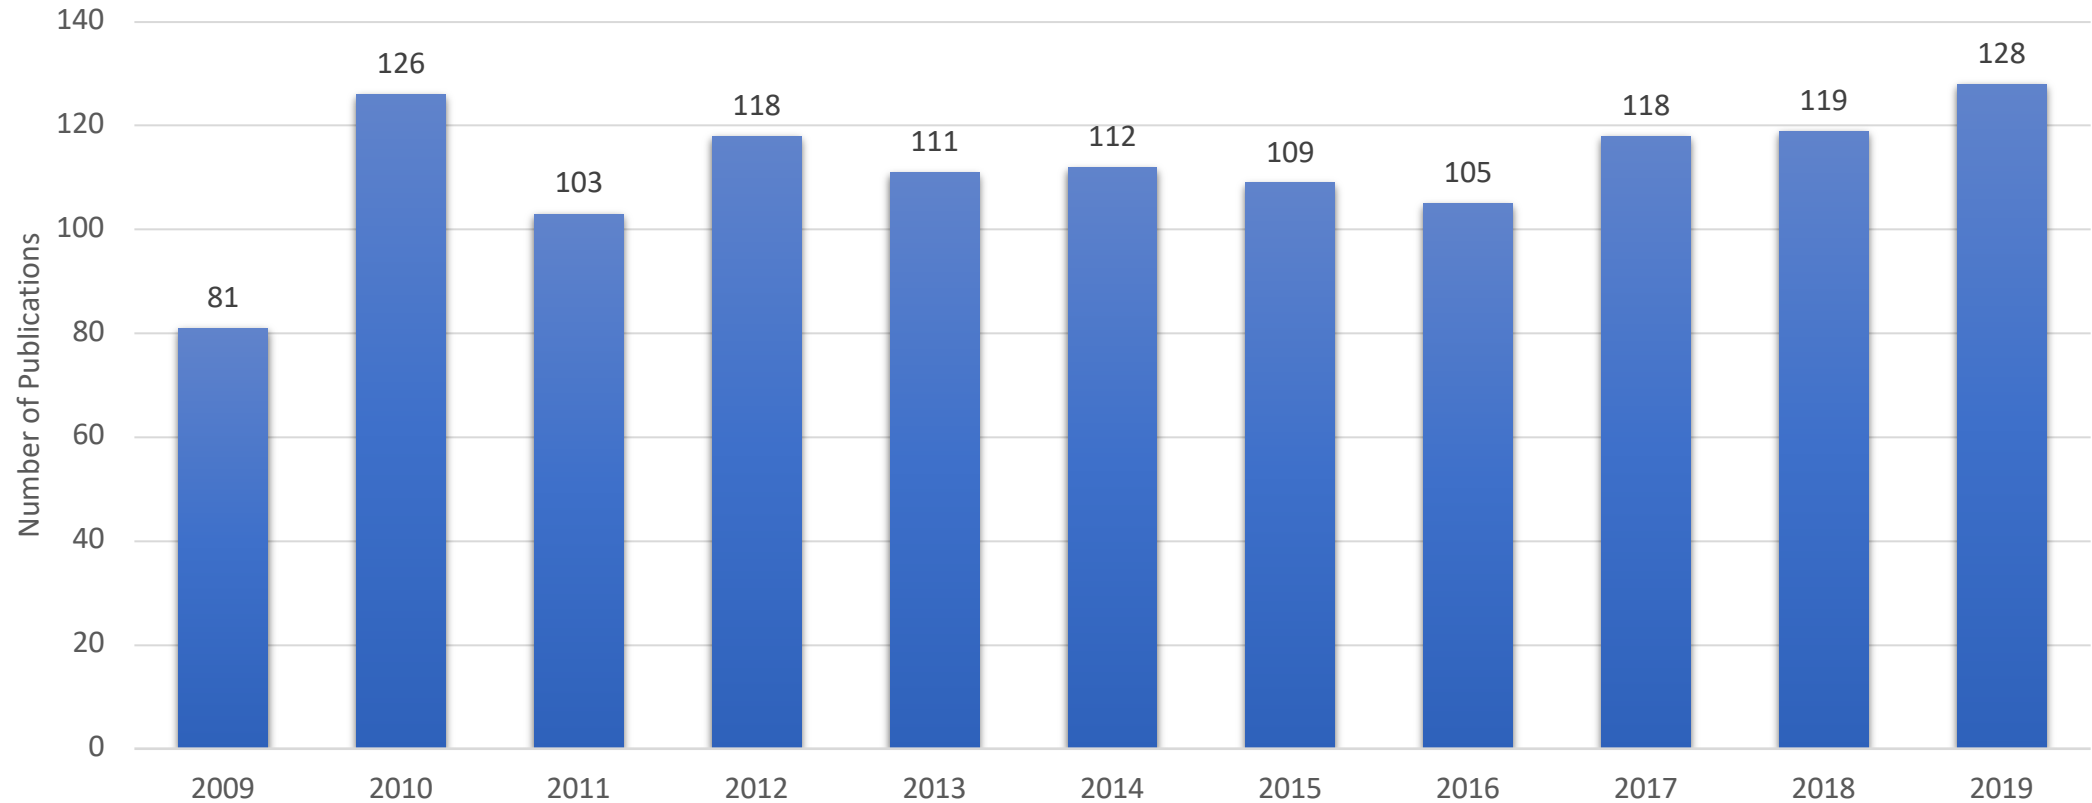

AOML Publications

AOML Peer-Reviewed Publications by Fiscal Year: 2009-2019

Citations by AOML Research Themes

Indicators: Times Cited. **Time Period:** 2015-2019. **Dataset:** AOMLPubFY15-19InCitesAccessionNoOnly.
InCites dataset updated Sep 26, 2019. Includes Web of Science content indexed through Aug 29, 2019. Export Date: Oct 31, 2019.