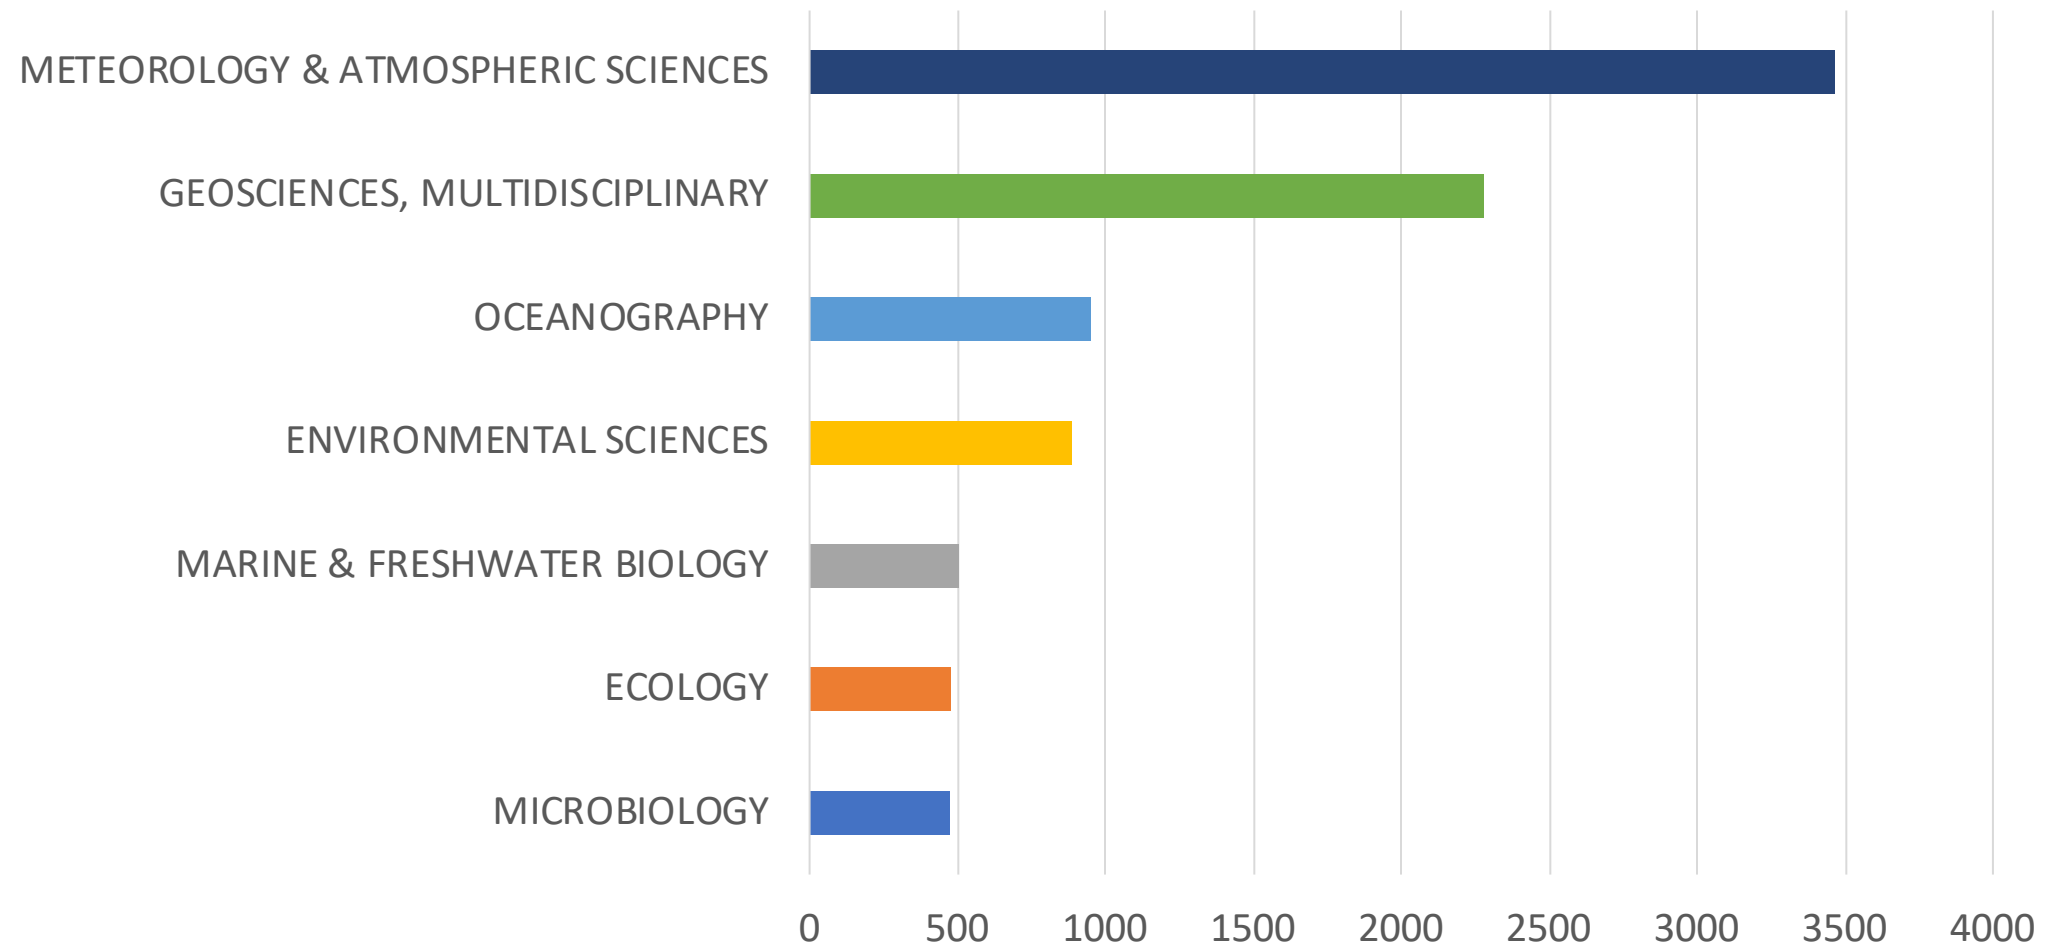

AOML Publications

AOML Peer-Reviewed Publications by Fiscal Year: 2009-2019

Citations by AOML Research Themes

Indicators: Times Cited. **Time Period:** 2015-2019. **Dataset:** AOMLPubFY15-19InCitesAccessionNoOnly.
InCites dataset updated Sep 26, 2019. Includes Web of Science content indexed through Aug 29, 2019. Export Date: Oct 31, 2019.

Fields of study citing AOML research