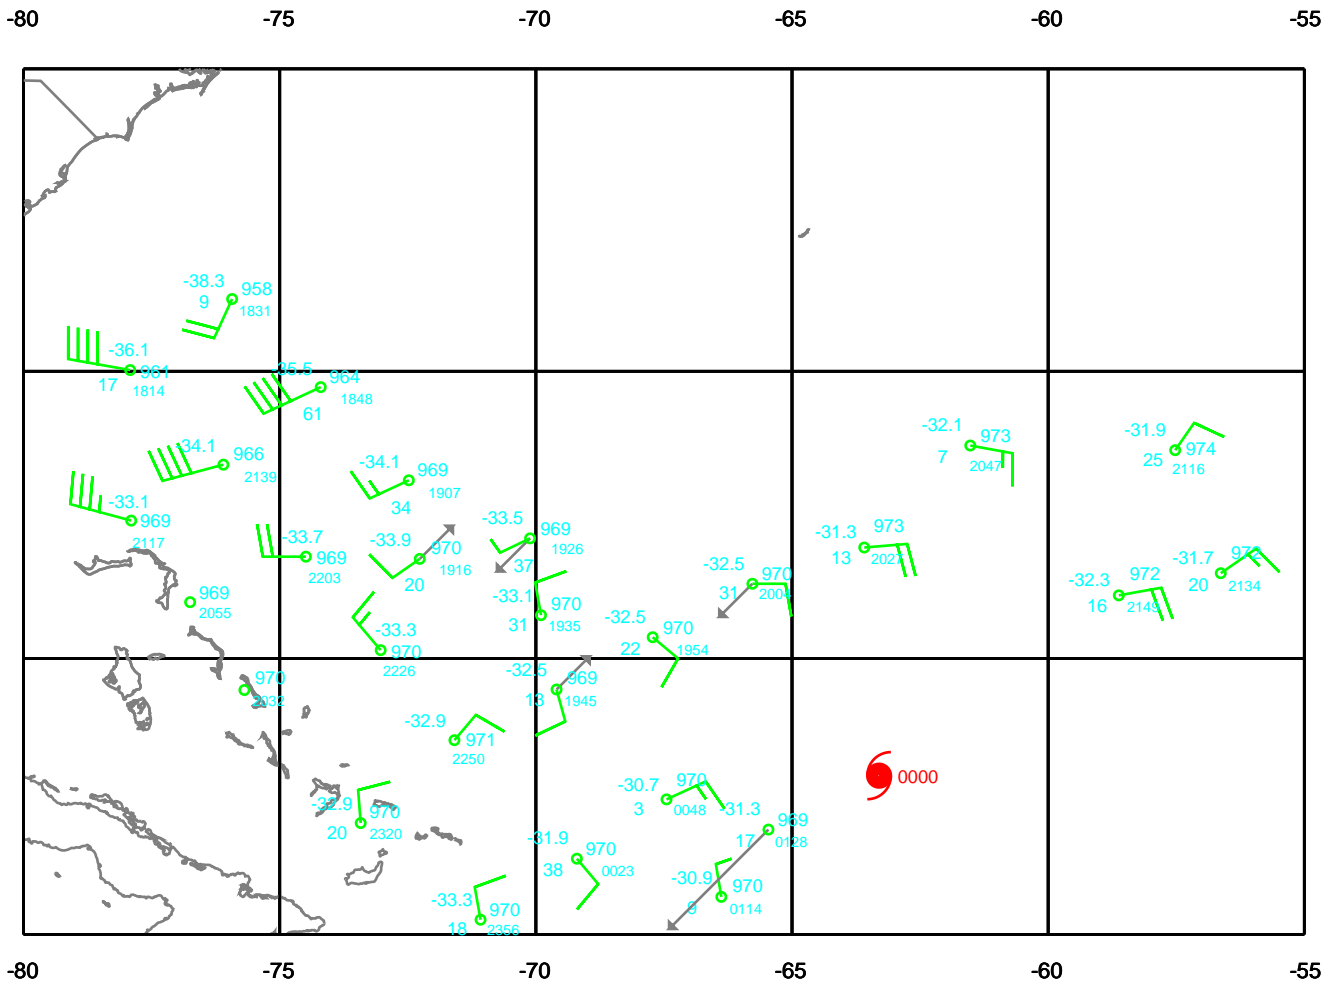

ISABEL

300 mb

Date: 030913
Time: 18-30 UTC

EARTH RELATIVE