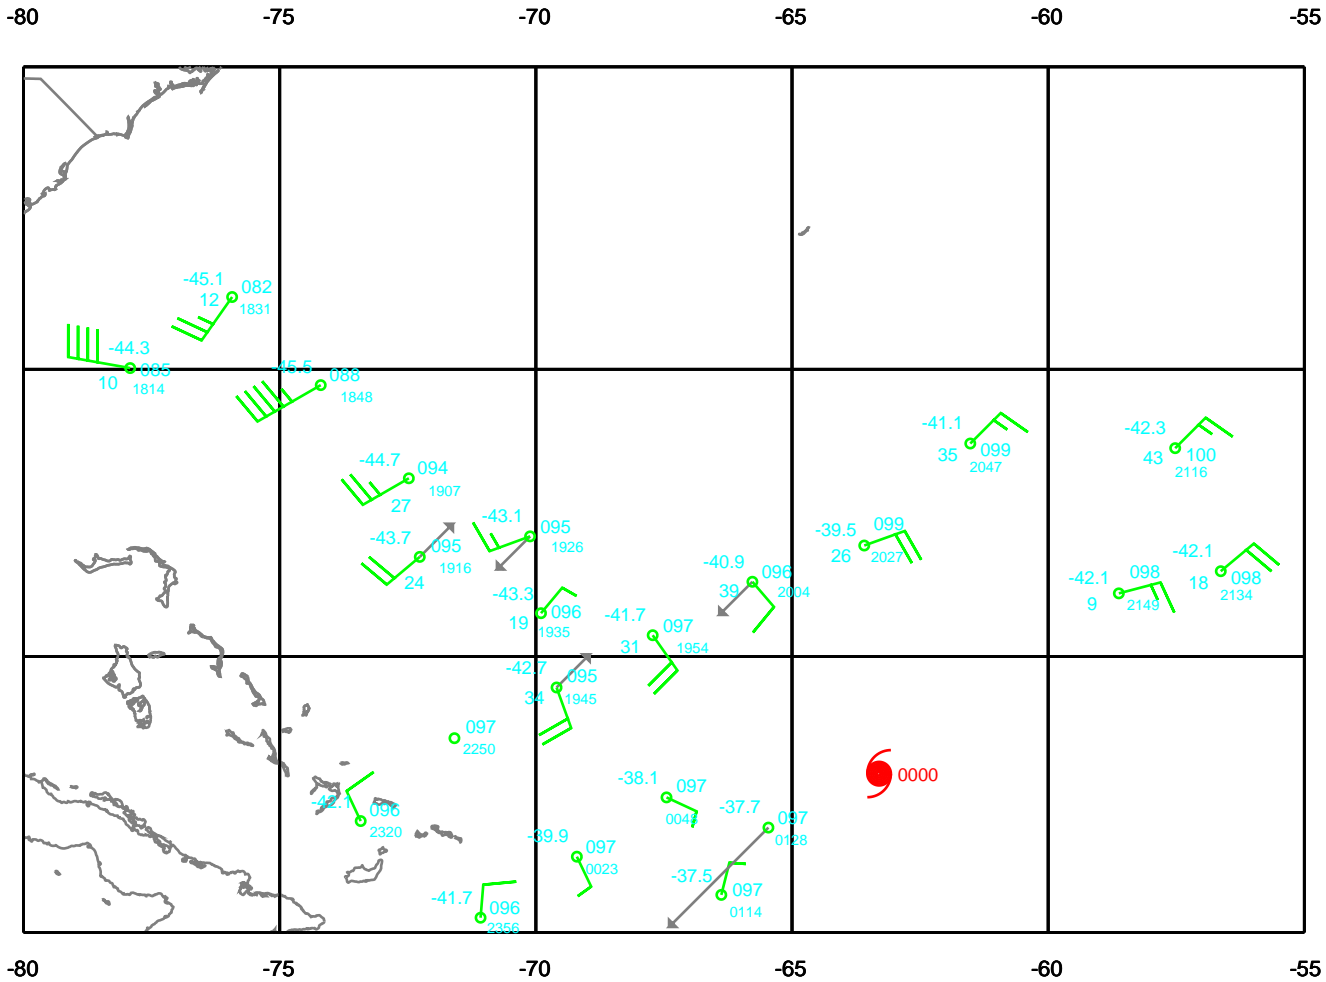

ISABEL

200 mb

Date: 030913

Time: 18-30 UTC

EARTH RELATIVE

ISABEL

250 mb

Date: 030913
Time: 18-30 UTC

EARTH RELATIVE

ISABEL

500 mb

Date: 030913
Time: 18-30 UTC

EARTH RELATIVE

ISABEL

700 mb

Date: 030913
Time: 18-30 UTC

EARTH RELATIVE

ISABEL

850 mb

Date: 030913
Time: 18-30 UTC

EARTH RELATIVE

ISABEL

925 mb

Date: 030913
Time: 18-30 UTC

EARTH RELATIVE

ISABEL

Surface

Date: 030913
Time: 18-30 UTC

EARTH RELATIVE