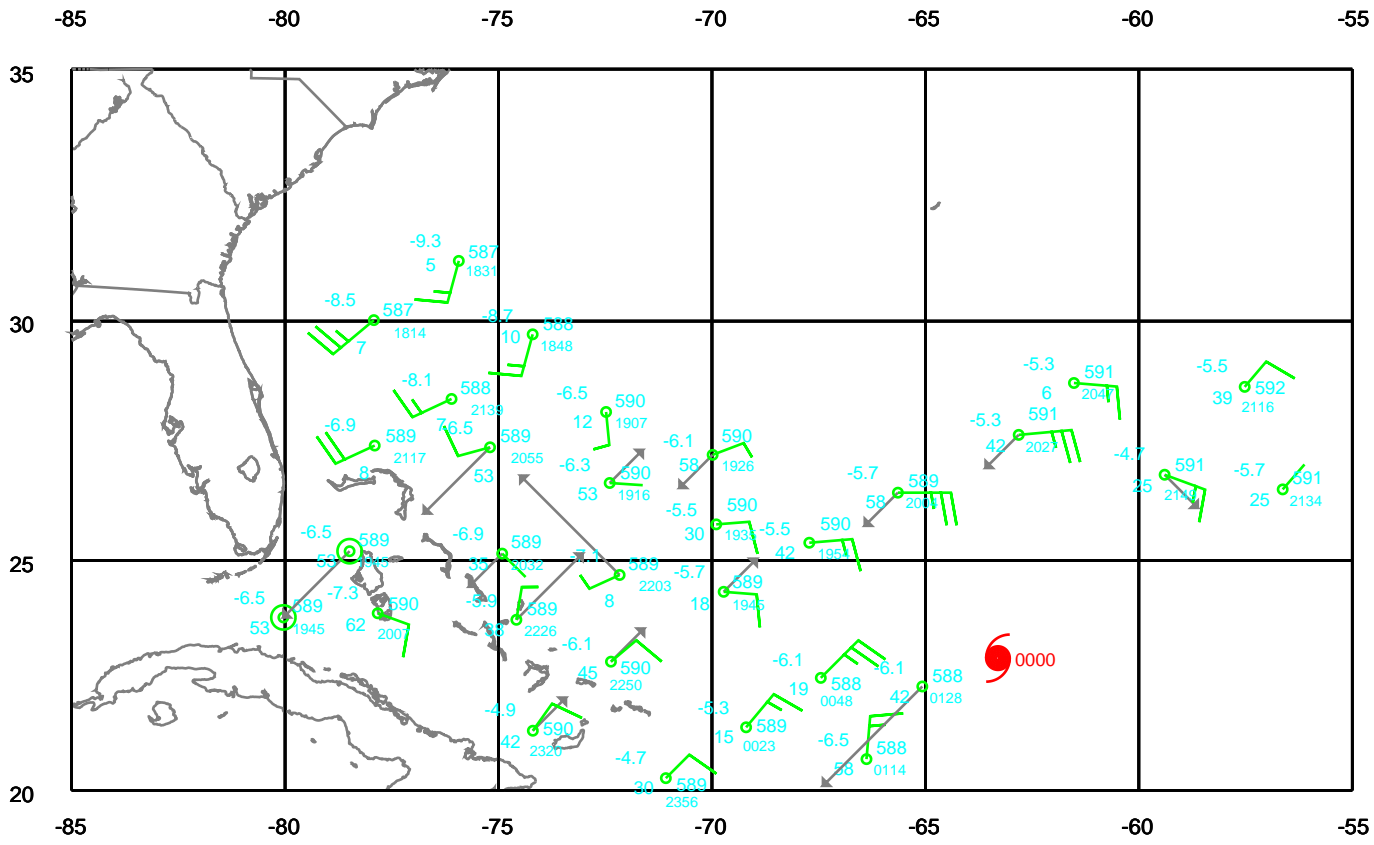

EARTH RELATIVE

ISABEL

300 mb

Date: 030913
Time: 18-30 UTC

EARTH RELATIVE

ISABEL

400 mb

Date: 030913
Time: 18-30 UTC

EARTH RELATIVE

ISABEL

500 mb

Date: 030913
Time: 18-30 UTC

EARTH RELATIVE

ISABEL

700 mb

Date: 030913
Time: 18-30 UTC

EARTH RELATIVE

ISABEL

850 mb

Date: 030913
Time: 18-30 UTC

EARTH RELATIVE

ISABEL

925 mb

Date: 030913
Time: 18-30 UTC

EARTH RELATIVE

ISABEL

Surface

Date: 030913
Time: 18-30 UTC

EARTH RELATIVE