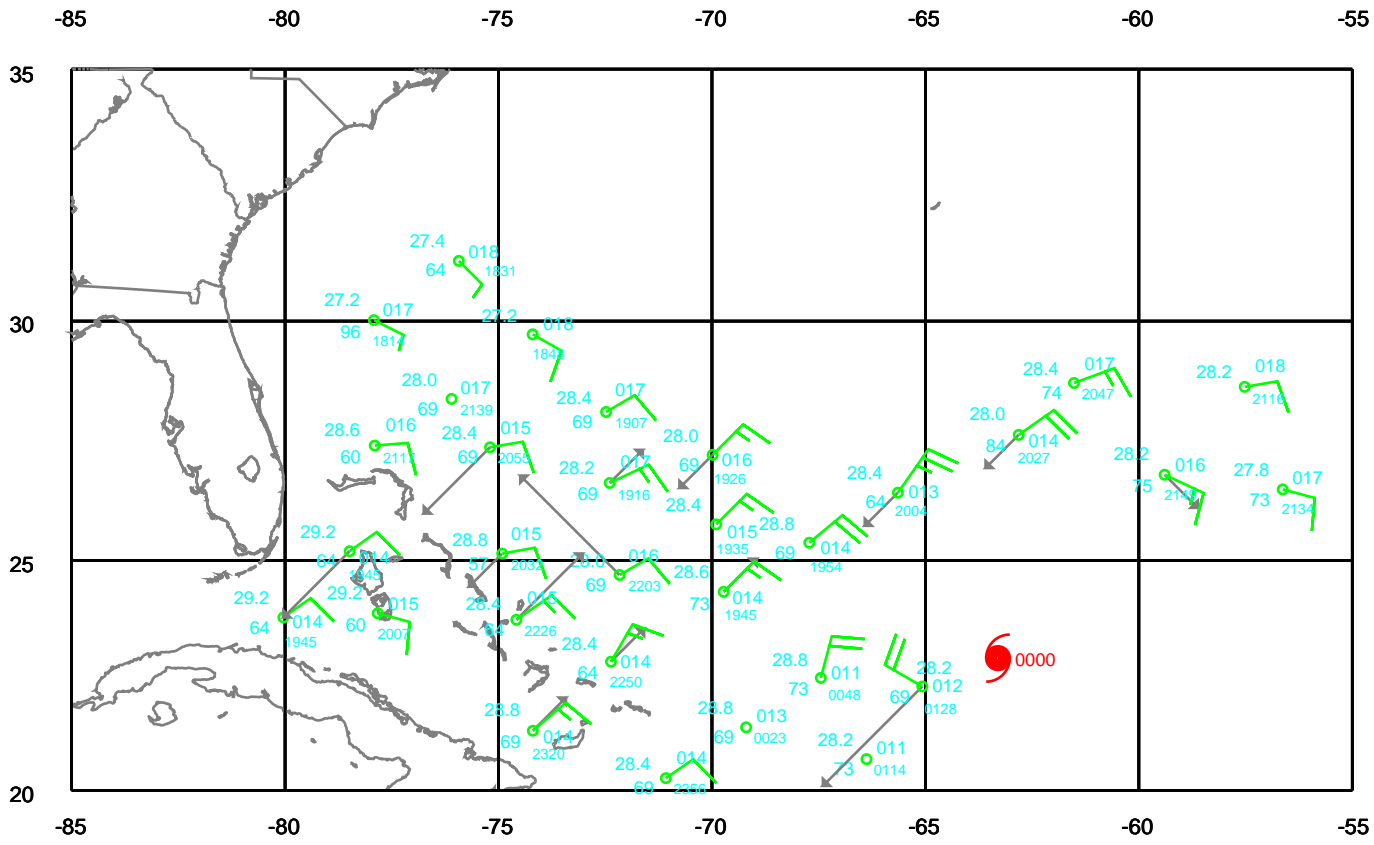

EARTH RELATIVE

ISABEL

300 mb

Date: 030913
Time: 18-30 UTC

EARTH RELATIVE

ISABEL

400 mb

Date: 030913
Time: 18-30 UTC

EARTH RELATIVE

ISABEL

500 mb

Date: 030913
Time: 18-30 UTC

EARTH RELATIVE

ISABEL

700 mb

Date: 030913
Time: 18-30 UTC

EARTH RELATIVE

ISABEL

850 mb

Date: 030913
Time: 18-30 UTC

EARTH RELATIVE

ISABEL

925 mb

Date: 030913
Time: 18-30 UTC

EARTH RELATIVE

ISABEL

Surface

Date: 030913
Time: 18-30 UTC

EARTH RELATIVE