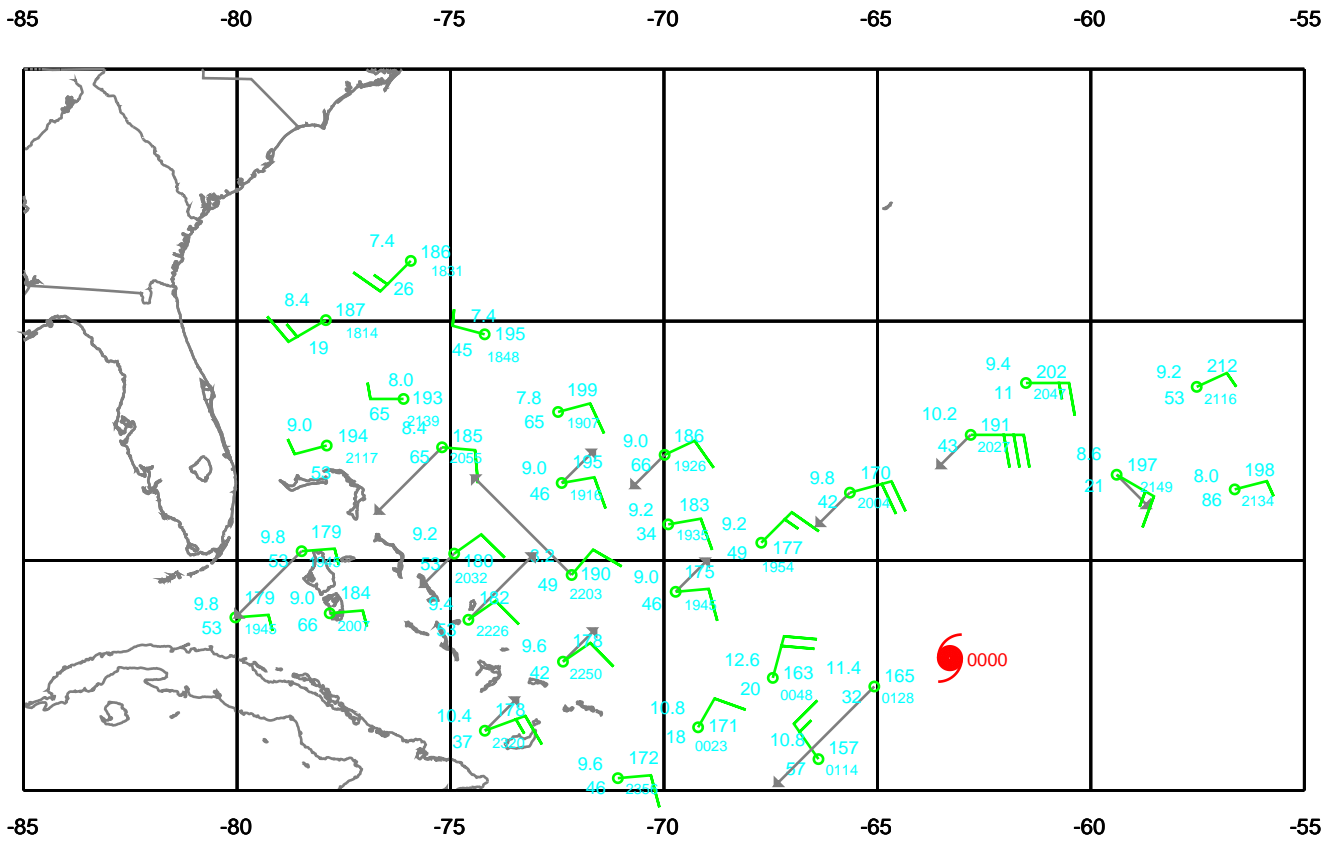

EARTH RELATIVE

ISABEL

300 mb

Date: 030913
Time: 18-30 UTC

EARTH RELATIVE

ISABEL

400 mb

Date: 030913
Time: 18-30 UTC

EARTH RELATIVE

ISABEL

500 mb

Date: 030913
Time: 18-30 UTC

EARTH RELATIVE

ISABEL

700 mb

Date: 030913
Time: 18-30 UTC

EARTH RELATIVE

ISABEL

850 mb

Date: 030913
Time: 18-30 UTC

EARTH RELATIVE

ISABEL

925 mb

Date: 030913
Time: 18-30 UTC

EARTH RELATIVE

ISABEL

Surface

Date: 030913
Time: 18-30 UTC

EARTH RELATIVE