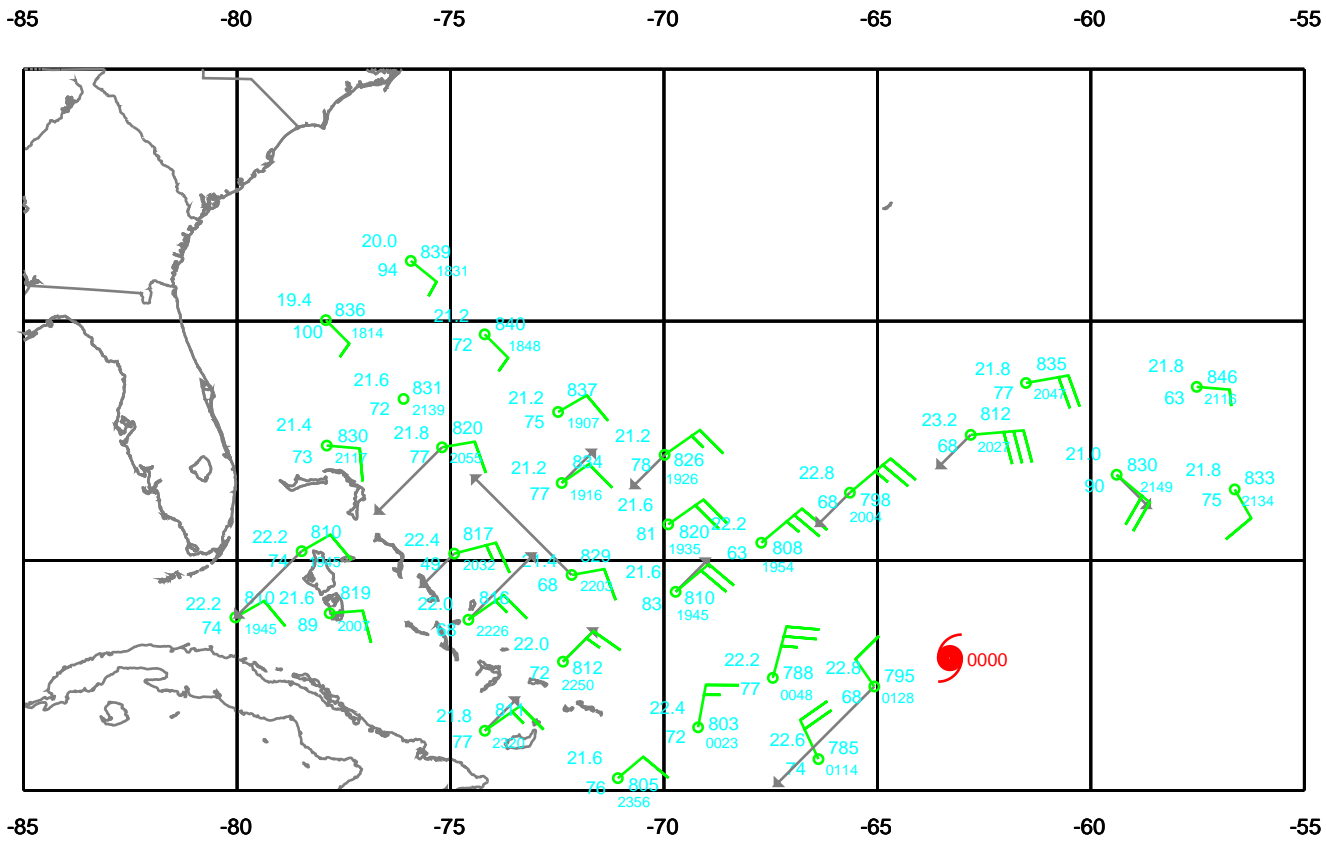

EARTH RELATIVE

ISABEL

300 mb

Date: 030913
Time: 18-30 UTC

EARTH RELATIVE

ISABEL

400 mb

Date: 030913
Time: 18-30 UTC

EARTH RELATIVE

ISABEL

500 mb

Date: 030913
Time: 18-30 UTC

EARTH RELATIVE

ISABEL

700 mb

Date: 030913
Time: 18-30 UTC

EARTH RELATIVE

ISABEL

850 mb

Date: 030913
Time: 18-30 UTC

EARTH RELATIVE

ISABEL

925 mb

Date: 030913
Time: 18-30 UTC

EARTH RELATIVE

ISABEL

Surface

Date: 030913
Time: 18-30 UTC

EARTH RELATIVE