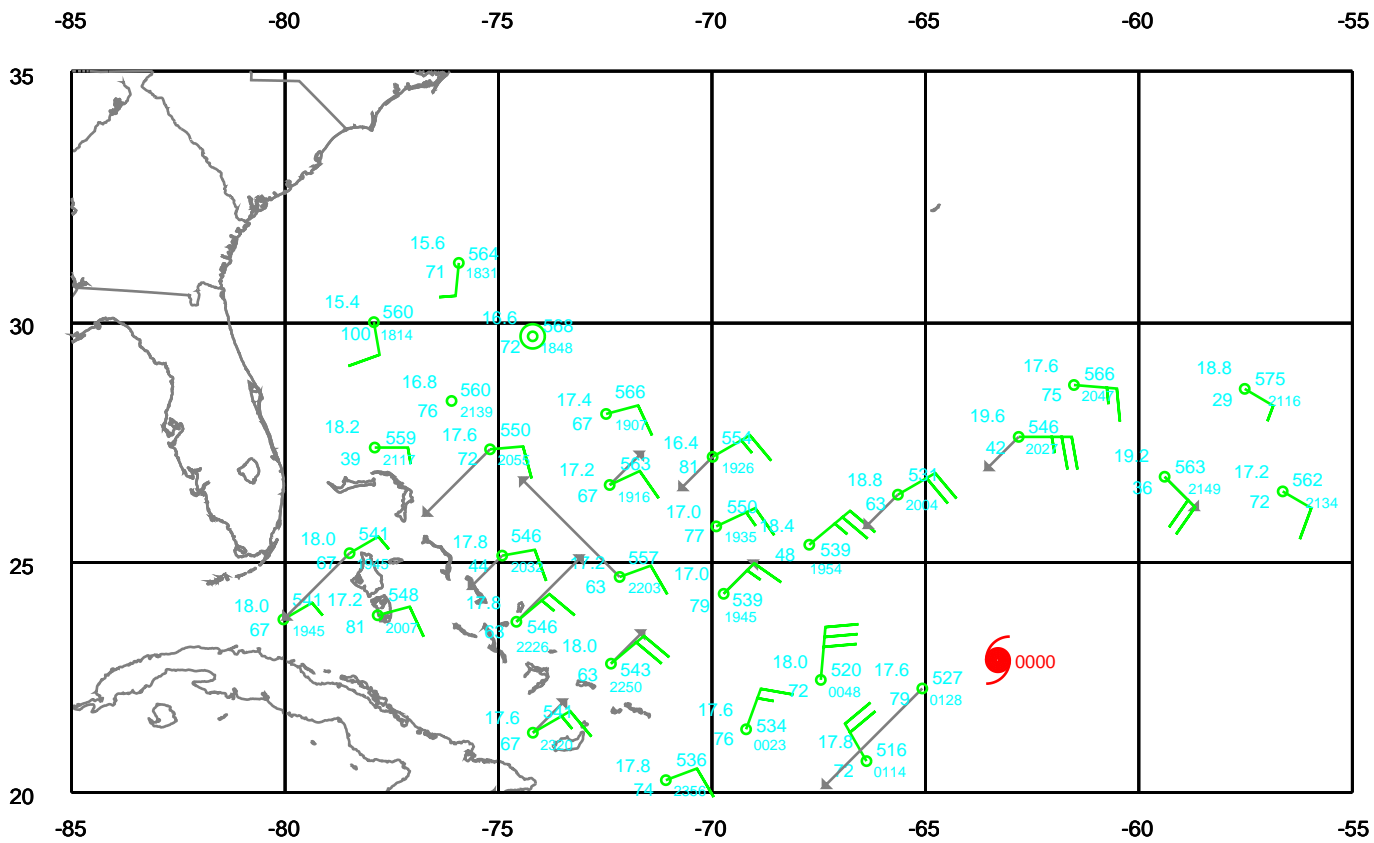

EARTH RELATIVE

ISABEL

300 mb

Date: 030913
Time: 18-30 UTC

EARTH RELATIVE

ISABEL

400 mb

Date: 030913
Time: 18-30 UTC

EARTH RELATIVE

ISABEL

500 mb

Date: 030913
Time: 18-30 UTC

EARTH RELATIVE

ISABEL

700 mb

Date: 030913
Time: 18-30 UTC

EARTH RELATIVE

ISABEL

850 mb

Date: 030913
Time: 18-30 UTC

EARTH RELATIVE

ISABEL

925 mb

Date: 030913
Time: 18-30 UTC

EARTH RELATIVE

ISABEL

Surface

Date: 030913
Time: 18-30 UTC

EARTH RELATIVE