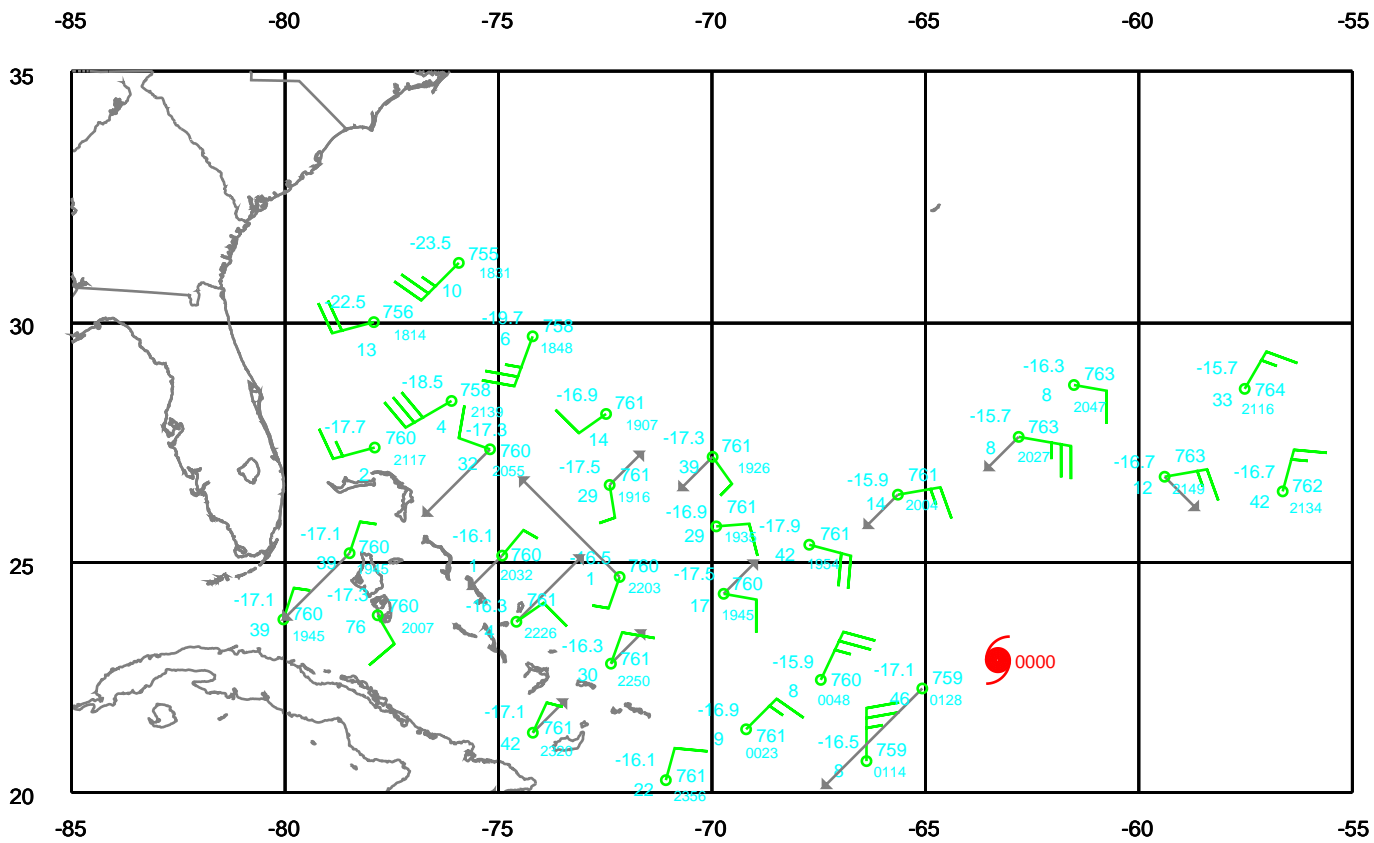

EARTH RELATIVE

ISABEL

300 mb

Date: 030913
Time: 18-30 UTC

EARTH RELATIVE

ISABEL

400 mb

Date: 030913
Time: 18-30 UTC

EARTH RELATIVE

ISABEL

500 mb

Date: 030913
Time: 18-30 UTC

EARTH RELATIVE

ISABEL

700 mb

Date: 030913
Time: 18-30 UTC

EARTH RELATIVE

ISABEL

850 mb

Date: 030913
Time: 18-30 UTC

EARTH RELATIVE

ISABEL

925 mb

Date: 030913
Time: 18-30 UTC

EARTH RELATIVE

ISABEL

Surface

Date: 030913
Time: 18-30 UTC

EARTH RELATIVE