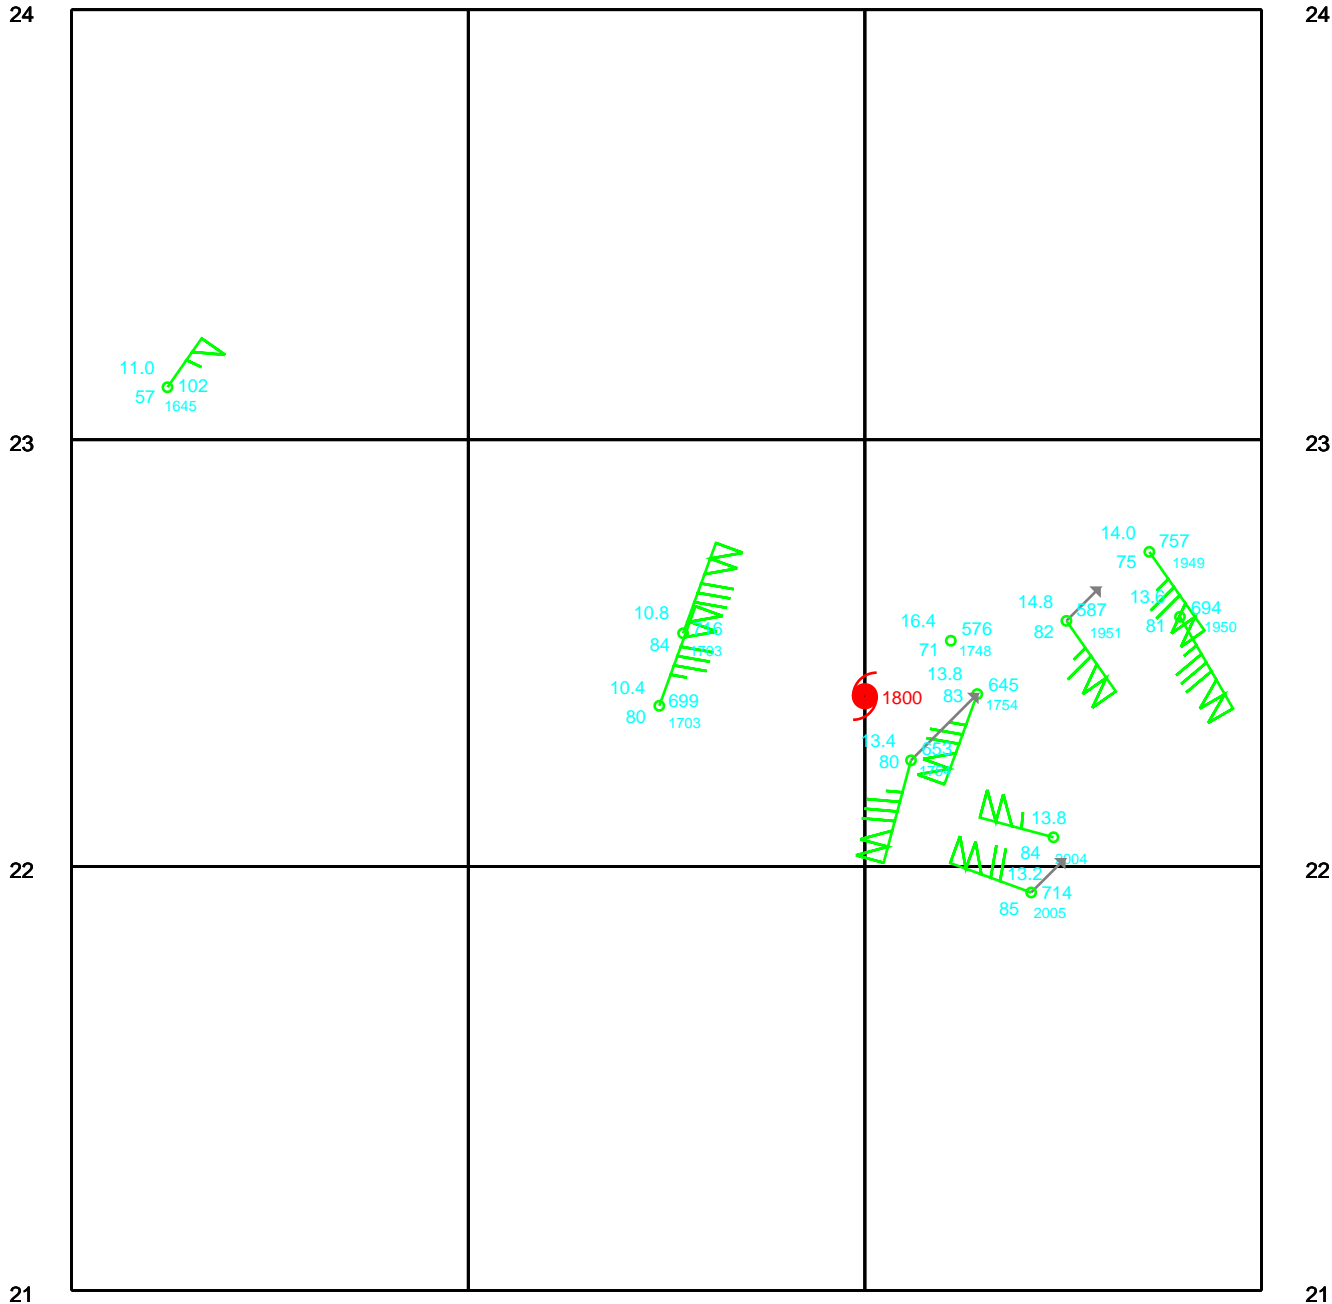

-64 -63 -62 -61

# ISABEL

700 mb

Date: 030913  
Time: 12-24 UTC

STORM RELATIVE

-64 -63 -62 -61

-64

-63

-62

-61

24

24

ISABEL

850 mb

Date: 030913

Time: 12-24 UTC

23

-62

-61

ISABEL

Surface

Date: 030913  
Time: 12-24 UTC

STORM RELATIVE